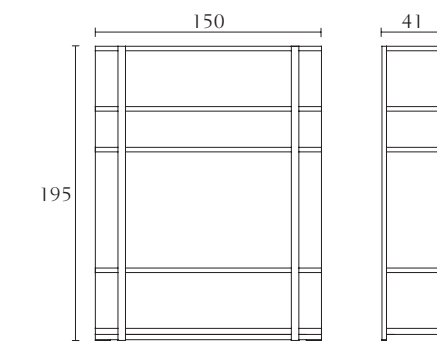

Round Lamp Table w/wood top cm Ø 70 x H 54
 inch Ø 27^{1/2} x H 21^{1/4}

PT310W PT311W

Desk cm 180 x 80 x H 76,5
 inch 70^{3/4} x 31^{1/2} x H 30

Desk cm 160 x 80 x H 76,5
 inch 63 x 31^{1/2} x H 30

PT307G PT307W PT313 PT313G

Servant Table w/glass top cm Ø 39 x H 48
 inch Ø 15^{1/4} x H 19

PT100W PT100L PT101W PT100L

Bookcase w/wood shelves cm 150 x 41 x H 195
 inch 59 x 16^{1/4} x H 76^{3/4}

Bookcase w/eco leather shelves cm 150 x 41 x H 195
 inch 59 x 16^{1/4} x H 76^{3/4}

Bookcase for TV w/wood shelves cm 150 x 41 x H 195
 inch 59 x 16^{1/4} x H 76^{3/4}

Bookcase for TV w/eco leather shelves cm 150 x 41 x H 195
 inch 59 x 16^{1/4} x H 76^{3/4}

PT308G PT308W PT309G PT309W

Coffee Table w/glass top cm 70 x 70 x H 45
 inch 27^{1/2} x 27^{1/2} x H 17^{3/4}

Coffee Table w/wood top cm 70 x 70 x H 45
 inch 27^{1/2} x 27^{1/2} x H 17^{3/4}

Lamp Table w/glass top cm 70 x 70 x H 54
 inch 27^{1/2} x 27^{1/2} x H 21^{1/4}