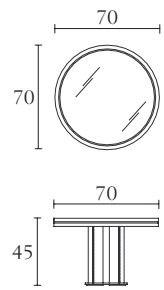

Console w/glass top cm 150 x 45 x H 74
 inch 59 x 17^{3/4} x H 29^{1/4}

Console w/wood top cm 150 x 45 x H 74
 inch 59 x 17^{3/4} x H 29^{1/4}

PT314G PT314W PT316G PT316W

Square Coffee Table w/glass top cm 100 x 100 x H 35
 inch 39^{1/4} x 39^{1/4} x H 13^{3/4}

Square Coffee Table w/wood top cm 100 x 100 x H 35
 inch 39^{1/4} x 39^{1/4} x H 13^{3/4}

Rectangular Coffee Table w/glass top cm 150 x 80 x H 35
 inch 59 x 31^{1/2} x H 13^{3/4}

Rectangular Coffee Table w/wood top cm 150 x 80 x H 35
 inch 59 x 31^{1/2} x H 13^{3/4}

PT305G PT305W PT306G PT306W

Round Coffee Table w/glass top cm Ø 70 x H 45
 inch Ø 27^{1/2} x H 17^{3/4}

Round Coffee Table w/wood top cm Ø 70 x H 45
 inch Ø 27^{1/2} x H 17^{3/4}

Round Lamp Table w/glass top cm Ø 70 x H 54
 inch Ø 27^{1/2} x H 21^{1/4}

Round Lamp Table w/wood top cm Ø 70 x H 54
 inch Ø 27^{1/2} x H 21^{1/4}

PT310W PT311W

Desk cm 180 x 80 x H 76,5
 inch 70^{3/4} x 31^{1/2} x H 30

Desk cm 160 x 80 x H 76,5
 inch 63 x 31^{1/2} x H 30

PT307G PT307W PT313 PT313G