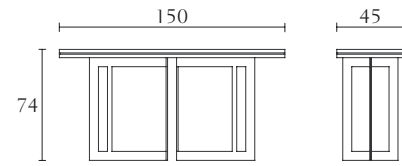

Lazy Susan in Glass
cm Ø 80 x H 2,3
inch Ø 31^{1/2} x H 1

PT501 PT502

Chair
cm 48 x 60 x H 84
inch 19 x 23^{1/2} x H 33

Arm Chair
cm 55,6 x 60 x H 84
inch 22 x 23^{1/2} x H 33

PT591 Upcharge for Legs in Leather

PT592 Extra for Metal Feet

PT591 Upcharge for Legs in Leather

PT592 Extra for Metal Feet

PT302G PT302W PT312G PT312W

Console w/glass top cm 180 x 45 x H 74
 inch 70^{3/4} x 17^{3/4} x H 29^{1/4}

Console w/wood top cm 180 x 45 x H 74
 inch 70^{3/4} x 17^{3/4} x H 29^{1/4}

Console w/glass top cm 150 x 45 x H 74
 inch 59 x 17^{3/4} x H 29^{1/4}

Console w/wood top cm 150 x 45 x H 74
 inch 59 x 17^{3/4} x H 29^{1/4}

PT314G PT314W PT316G PT316W

Square Coffee Table w/glass top cm 100 x 100 x H 35
 inch 39^{1/4} x 39^{1/4} x H 13^{3/4}