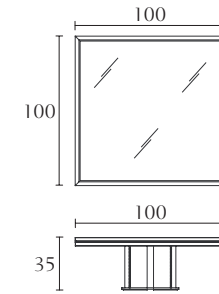

Lazy Susan in Glass
cm Ø 80 x H 2,3
inch Ø 31^{1/2} x H 1

PT501 PT502

Chair
cm 48 x 60 x H 84
inch 19 x 23^{1/2} x H 33

Arm Chair
cm 55,6 x 60 x H 84
inch 22 x 23^{1/2} x H 33

PT591 Upcharge for Legs in Leather

Console w/glass top cm 150 x 45 x H 74
 inch 59 x 17^{3/4} x H 29^{1/4}

Console w/wood top cm 150 x 45 x H 74
 inch 59 x 17^{3/4} x H 29^{1/4}

PT314G PT314W PT316G PT316W

Square Coffee Table w/glass top cm 100 x 100 x H 35
 inch 39^{1/4} x 39^{1/4} x H 13^{3/4}

Square Coffee Table w/wood top cm 100 x 100 x H 35
 inch 39^{1/4} x 39^{1/4} x H 13^{3/4}

Rectangular Coffee Table w/glass top cm 150 x 80 x H 35
 inch 59 x 31^{1/2} x H 13^{3/4}

Rectangular Coffee Table w/wood top cm 150 x 80 x H 35
 inch 59 x 31^{1/2} x H 13^{3/4}

PT305G PT305W PT306G PT306W

Round Coffee Table w/glass top cm Ø 70 x H 45
 inch Ø 27^{1/2} x H 17^{3/4}

Round Coffee Table w/wood top cm Ø 70 x H 45
 inch Ø 27^{1/2} x H 17^{3/4}

Round Lamp Table w/glass top cm Ø 70 x H 54
 inch Ø 27^{1/2} x H 21^{1/4}