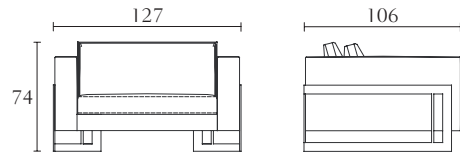

Coffee Table w/glass top cm 70 x 70 x H 45
 inch 27^{1/2} x 27^{1/2} x H 17^{3/4}

Coffee Table w/wood top cm 70 x 70 x H 45
 inch 27^{1/2} x 27^{1/2} x H 17^{3/4}

Lamp Table w/glass top cm 70 x 70 x H 54
 inch 27^{1/2} x 27^{1/2} x H 21^{1/4}

Lamp Table w/wood top cm 70 x 70 x H 54
 inch 27^{1/2} x 27^{1/2} x H 21^{1/4}

PT512

Office Chair w/castors cm 59 x 60 x H 92
 inch 23^{1/4} x 23^{1/2} x H 36^{1/4}

PT505 **PT506**

Arm Chair
cm 127 x 106 x H 74
inch 50 x 41^{3/4} x H 29^{1/4}

Sofa
cm 182 x 106 x H 74
inch 71^{3/4} x 41^{3/4} x H 29^{1/4}

PT507 **PT508**

Sofa
cm 222 x 106 x H 74
inch 87^{1/2} x 41^{3/4} x H 29^{1/4}

Sofa
cm 257 x 106 x H 74
inch 101^{1/4} x 41^{3/4} x H 29^{1/4}