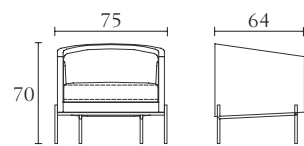

Coffee Table w/glass top cm 70 x 70 x H 45
 inch 27^{1/2} x 27^{1/2} x H 17^{3/4}

Coffee Table w/wood top cm 70 x 70 x H 45
 inch 27^{1/2} x 27^{1/2} x H 17^{3/4}

Lamp Table w/glass top cm 70 x 70 x H 54
 inch 27^{1/2} x 27^{1/2} x H 21^{1/4}

Sofa
cm 182 x 106 x H 74
inch 71^{3/4} x 41^{3/4} x H 29^{1/4}

PT507 **PT508**

Sofa
cm 222 x 106 x H 74
inch 87^{1/2} x 41^{3/4} x H 29^{1/4}

Sofa
cm 257 x 106 x H 74
inch 101^{1/4} x 41^{3/4} x H 29^{1/4}

PT504 **PT598** **PT599**

Lounge
cm 75 x 64 x H 70
inch 29^{1/2} x 25^{1/4} x H 27^{1/2}

Flying Pillows
cm 45 x 45
inch 17^{3/4} x 17^{3/4}

Flying Pillows
cm 60 x 60
inch 23^{2/3} x 23^{2/3}

PT900 **PT901** **PT902** **PT903** **PT905**

Queen size bed
cm 184 x 228 x H 130
inch 72^{1/2} x 89^{3/4} x H 51^{1/4}

King size bed
cm 224 x 228 x H 130
inch 88^{1/4} x 89^{3/4} x H 51^{1/4}

California size bed
cm 214 x 239 x H 130
inch 84^{1/4} x 94 x H 51^{1/4}