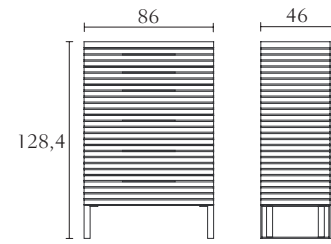

PT701G   **PT701W**   **PT500**

Chest of Drawers
w/glass top
cm 86 x 46 x H 128,4
inch 33^{3/4} x 18 x H 50^{1/2}

Chest of Drawers
w/wood top
cm 86 x 46 x H 128,4
inch 33^{3/4} x 18 x H 50^{1/2}

Bench
cm 150 x 45 x H 45
inch 59 x 17^{3/4} x H 17^{3/4}