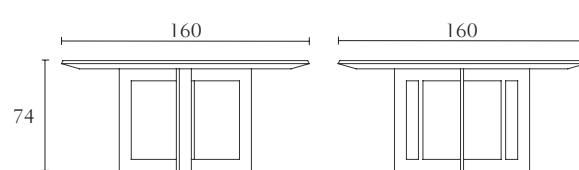

PT501 PT502

Chair
cm 48 x 60 x H 84
inch 19 x 23^{1/2} x H 33

Arm Chair
cm 55,6 x 60 x H 84
inch 22 x 23^{1/2} x H 33

PT591 Upcharge for Legs in Leather

PT592 Extra for Metal Feet

PT591 Upcharge for Legs in Leather

PT592 Extra for Metal Feet