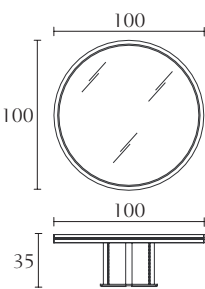

PT307G PT307W PT313 PT313G

Round Coffee Table w/glass top cm Ø 100 x H 35
inch Ø 39^{1/4} x H 13^{3/4}

Round Coffee Table w/wood top cm Ø 100 x H 35
inch Ø 39^{1/4} x H 13^{3/4}

Servant Table all Metal cm Ø 39 x H 48
inch Ø 15^{1/4} x H 19

Servant Table w/glass top cm Ø 39 x H 48
inch Ø 15^{1/4} x H 19