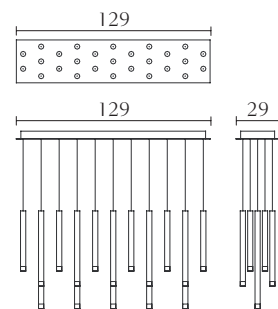

Set of Two Panels
cm 50 x H 130
inch 19^{3/4} x H 51^{1/5}

PT605

Wall Mirror
cm Ø 120 x 9
inch Ø 47^{1/4} x 3^{1/2}

PT022 **PT023**

Wall Panel
cm 120 x H 120
inch 47^{1/4} x H 47^{1/4}

Wall Panel
cm 100 x H 100
inch 39^{1/3} x H 39^{1/3}

PT603 **PT600**

Large Table Lamp
cm 47,8 x 23 x H 70
inch 18^{3/4} x 9 x H 27^{1/2}

Small Table Lamp
cm 35 x 18 x H 70
inch 13^{3/4} x 7 x H 27^{1/2}

PT024 **PT025**

Set of Two Panels
cm 50 x H 130
inch 19^{3/4} x H 51^{1/5}

Wall Panel
cm 130 x H 130
inch 51^{1/5} x H 51^{1/5}

PT604 **PT606**

Chandelier w/3 Pendants
cm Ø 20
inch Ø 7^{3/4}

Rectangular Chandelier w/27 pendants
cm 129 x 29
inch 50^{3/4} x 11^{1/2}

ACCESSORIES

20267	20278	80492
Glass Bowl cm Ø 15,5 x H 8,5 inch Ø 6 x H 3 ^{1/3}	Glass Bowl cm Ø 29 x H 19 inch Ø 11 ^{2/5} x H 7 ^{1/2}	Glass Vase cm H 20,5 inch H 8

75532	75542	73632
Glass Vase cm H 28 inch H 11	Glass Vase cm H 43 inch H 17	Glass Vase cm Ø 16 x H 15 inch Ø 6 ^{1/3} x H 6

80502	70217	70256
Glass Vase cm H 14,5 inch H 5 ^{3/4}	Glass Vase cm H 17 inch H 6 ^{3/4}	Glass Vase cm H 25 inch H 9 ^{4/5}