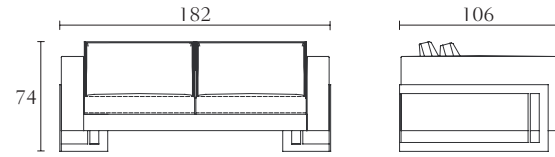

PT505 **PT506**

Arm Chair
cm 127 x 106 x H 74
inch 50 x 41^{3/4} x H 29^{1/4}

Sofa
cm 182 x 106 x H 74
inch 71^{3/4} x 41^{3/4} x H 29^{1/4}

PT507 **PT508**

Sofa
cm 222 x 106 x H 74
inch 87^{1/2} x 41^{3/4} x H 29^{1/4}

Sofa
cm 257 x 106 x H 74
inch 101^{1/4} x 41^{3/4} x H 29^{1/4}