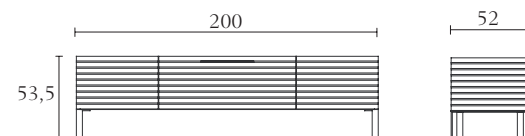

PT001G PT001W PT002G PT002W

Buffet w/glass top
cm 240 x 52 x H 80
inch 94^{1/2} x 20^{1/2} x H 31^{1/2}

Buffet w/wood top
cm 240 x 52 x H 80
inch 94^{1/2} x 20^{1/2} x H 31^{1/2}

Buffet w/glass top
cm 200 x 52 x H 80
inch 78^{3/4} x 20^{1/2} x H 31^{1/2}

Buffet w/wood top
cm 200 x 52 x H 80
inch 78^{3/4} x 20^{1/2} x H 31^{1/2}

L001

Optional internal light

L002

Optional internal light

PT003G PT003W PT099

Buffet w/glass top
cm 160 x 52 x H 80
inch 63 x 20^{1/2} x H 31^{1/2}

Buffet w/wood top
cm 160 x 52 x H 80
inch 63 x 20^{1/2} x H 31^{1/2}

Optional drawers for buffet cm 240 / 200

L003

Optional internal light

PT004G PT004W PT005G PT005W

Servant w/glass top
cm 200 x 46 x H 80
inch 78^{3/4} x 18 x H 31^{1/2}

Servant w/wood top
cm 200 x 46 x H 80
inch 78^{3/4} x 18 x H 31^{1/2}

TV Unit w/glass top
cm 200 x 52 x H 53,5
inch 78^{3/4} x 20^{1/2} x H 21

TV Unit w/wood top
cm 200 x 52 x H 53,5
inch 78^{3/4} x 20^{1/2} x H 21