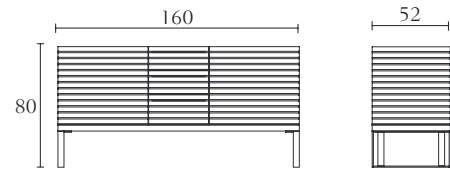

PT001G PT001W PT002G PT002W

Buffet w/glass top
cm 240 x 52 x H 80
inch 94^{1/2} x 20^{1/2} x H 31^{1/2}

Buffet w/wood top
cm 240 x 52 x H 80
inch 94^{1/2} x 20^{1/2} x H 31^{1/2}

Buffet w/glass top
cm 200 x 52 x H 80
inch 78^{3/4} x 20^{1/2} x H 31^{1/2}

Buffet w/wood top
cm 200 x 52 x H 80
inch 78^{3/4} x 20^{1/2} x H 31^{1/2}

L001

Optional internal light

L002

Optional internal light

PT003G PT003W PT099

Buffet w/glass top
cm 160 x 52 x H 80
inch 63 x 20^{1/2} x H 31^{1/2}

Buffet w/wood top
cm 160 x 52 x H 80
inch 63 x 20^{1/2} x H 31^{1/2}

Optional drawers for buffet cm 240 / 200

L003

Optional internal light

PT004G PT004W PT005G PT005W

Servant w/glass top
cm 200 x 46 x H 80
inch 78^{3/4} x 18 x H 31^{1/2}

Servant w/wood top
cm 200 x 46 x H 80
inch 78^{3/4} x 18 x H 31^{1/2}

TV Unit w/glass top
cm 200 x 52 x H 53,5
inch 78^{3/4} x 20^{1/2} x H 21

TV Unit w/wood top
cm 200 x 52 x H 53,5
inch 78^{3/4} x 20^{1/2} x H 21