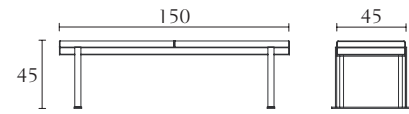

PT701G   **PT701W**   **PT500**

Chest of Drawers
w/glass top
cm 86 x 46 x H 128,4
inch 33^{3/4} x 18 x H 50^{1/2}

Chest of Drawers
w/wood top
cm 86 x 46 x H 128,4
inch 33^{3/4} x 18 x H 50^{1/2}

Bench
cm 150 x 45 x H 45
inch 59 x 17^{3/4} x H 17^{3/4}