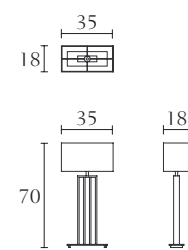

Chest of Drawers
w/wood top
cm 86 x 46 x H 128,4
inch 33^{3/4} x 18 x H 50^{1/2}

Bench
cm 150 x 45 x H 45
inch 59 x 17^{3/4} x H 17^{3/4}

PT020 **PT021**

Wall Panel
cm 130 x H 130
inch 51^{1/5} x H 51^{1/5}

Set of Two Panels
cm 50 x H 130
inch 19^{3/4} x H 51^{1/5}

PT605

Wall Mirror
cm Ø 120 x 9
inch Ø 47^{1/4} x 3^{1/2}

PT022 **PT023**

Wall Panel
cm 120 x H 120
inch 47^{1/4} x H 47^{1/4}

Wall Panel
cm 100 x H 100
inch 39^{1/3} x H 39^{1/3}

PT603 **PT600**

Large Table Lamp
cm 47,8 x 23 x H 70
inch 18^{3/4} x 9 x H 27^{1/2}

Small Table Lamp
cm 35 x 18 x H 70
inch 13^{3/4} x 7 x H 27^{1/2}

PT024 **PT025**

Set of Two Panels
cm 50 x H 130
inch 19^{3/4} x H 51^{1/5}

Wall Panel
cm 130 x H 130
inch 51^{1/5} x H 51^{1/5}

PT604 **PT606**

Chandelier w/3 Pendants
cm Ø 20
inch Ø 7^{3/4}

Rectangular Chandelier w/27 pendants
cm 129 x 29
inch 50^{3/4} x 11^{1/2}

ACCESSORIES

20267	20278	80492
Glass Bowl cm Ø 15,5 x H 8,5 inch Ø 6 x H 3 ^{1/3}	Glass Bowl cm Ø 29 x H 19 inch Ø 11 ^{2/5} x H 7 ^{1/2}	Glass Vase cm H 20,5 inch H 8