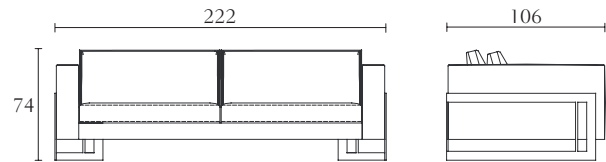

Coffee Table w/glass top cm 70 x 70 x H 45
 inch 27^{1/2} x 27^{1/2} x H 17^{3/4}

Coffee Table w/wood top cm 70 x 70 x H 45
 inch 27^{1/2} x 27^{1/2} x H 17^{3/4}

Lamp Table w/glass top cm 70 x 70 x H 54
 inch 27^{1/2} x 27^{1/2} x H 21^{1/4}

Lamp Table w/wood top cm 70 x 70 x H 54
 inch 27^{1/2} x 27^{1/2} x H 21^{1/4}

PT512

Office Chair w/castors cm 59 x 60 x H 92
 inch 23^{1/4} x 23^{1/2} x H 36^{1/4}

PT505 **PT506**

Arm Chair
cm 127 x 106 x H 74
inch 50 x 41^{3/4} x H 29^{1/4}

Sofa
cm 182 x 106 x H 74
inch 71^{3/4} x 41^{3/4} x H 29^{1/4}

PT507 **PT508**

Sofa
cm 222 x 106 x H 74
inch 87^{1/2} x 41^{3/4} x H 29^{1/4}

Sofa
cm 257 x 106 x H 74
inch 101^{1/4} x 41^{3/4} x H 29^{1/4}