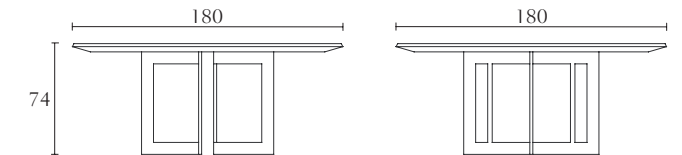

PT006W L006 PT007J

Cabinet
cm 130 x 46 x H 165
inch 51^{1/4} x 18 x H 65

Optional internal light

Bar Unit w/light
cm 130 x 46 x H 165
inch 51^{1/4} x 18 x H 65

PT300G PT300W PT301G PT301W

Fix Dining Table w/glass top
cm 280 x 110 x H 74
inch 110^{1/4} x 43^{1/4} x H 29^{1/4}

Fix Dining Table w/wood top
cm 280 x 110 x H 74
inch 110^{1/4} x 43^{1/4} x H 29^{1/4}

Fix Dining Table w/glass top
cm 240 x 110 x H 74
inch 94^{1/2} x 43^{1/4} x H 29^{1/4}

Fix Dining Table w/wood top
cm 240 x 110 x H 74
inch 94^{1/2} x 43^{1/4} x H 29^{1/4}

PT303G PT303W PT321W

Fix Dining Table w/glass top
cm 220 x 110 x H 74
inch 86^{1/2} x 43^{1/4} x H 29^{1/4}

Fix Dining Table w/wood top
cm 220 x 110 x H 74
inch 86^{1/2} x 43^{1/4} x H 29^{1/4}

Round Dining Table w/wood top
cm Ø 180 x H 74
inch Ø 70^{3/4} x H 29^{1/4}