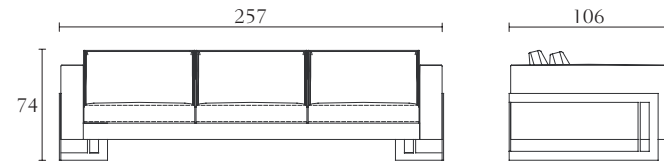

PT504 **PT598** **PT599**

Lounge
cm 75 x 64 x H 70
inch 29^{1/2} x 25^{1/4} x H 27^{1/2}

Flying Pillows
cm 45 x 45
inch 17^{3/4} x 17^{3/4}

Flying Pillows
cm 60 x 60
inch 23^{2/3} x 23^{2/3}