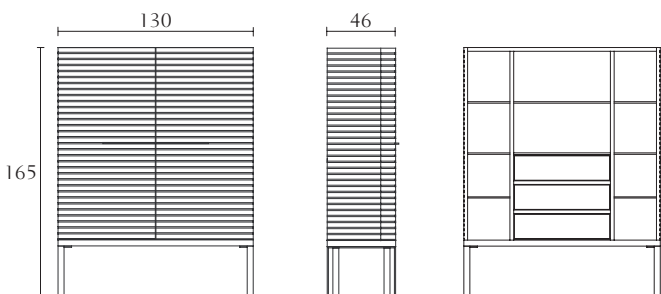

PT001G PT001W PT002G PT002W

Buffet w/glass top
cm 240 x 52 x H 80
inch 94^{1/2} x 20^{1/2} x H 31^{1/2}

Buffet w/wood top
cm 240 x 52 x H 80
inch 94^{1/2} x 20^{1/2} x H 31^{1/2}

Buffet w/glass top
cm 200 x 52 x H 80
inch 78^{3/4} x 20^{1/2} x H 31^{1/2}

Buffet w/wood top
cm 200 x 52 x H 80
inch 78^{3/4} x 20^{1/2} x H 31^{1/2}

L001

Optional internal light

L002

Optional internal light

PT003G PT003W PT099

Buffet w/glass top
cm 160 x 52 x H 80
inch 63 x 20^{1/2} x H 31^{1/2}

Servant w/wood top
cm 200 x 46 x H 80
inch 78^{3/4} x 18 x H 31^{1/2}

TV Unit w/glass top
cm 200 x 52 x H 53,5
inch 78^{3/4} x 20^{1/2} x H 21

TV Unit w/wood top
cm 200 x 52 x H 53,5
inch 78^{3/4} x 20^{1/2} x H 21

PT006W L006 PT007J

Cabinet
cm 130 x 46 x H 165
inch 51^{1/4} x 18 x H 65

Optional internal light

Bar Unit w/light
cm 130 x 46 x H 165
inch 51^{1/4} x 18 x H 65

PT300G PT300W PT301G PT301W

Fix Dining Table w/glass top
cm 280 x 110 x H 74
inch 110^{1/4} x 43^{1/4} x H 29^{1/4}