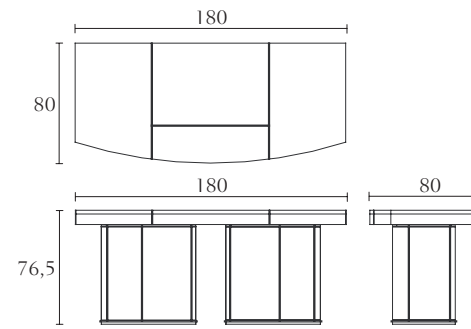

Console w/glass top cm 150 x 45 x H 74
 inch 59 x 17^{3/4} x H 29^{1/4}

Console w/wood top cm 150 x 45 x H 74
 inch 59 x 17^{3/4} x H 29^{1/4}

PT314G PT314W PT316G PT316W

Square Coffee Table w/glass top cm 100 x 100 x H 35
 inch 39^{1/4} x 39^{1/4} x H 13^{3/4}

Square Coffee Table w/wood top cm 100 x 100 x H 35
 inch 39^{1/4} x 39^{1/4} x H 13^{3/4}

Rectangular Coffee Table w/glass top cm 150 x 80 x H 35
 inch 59 x 31^{1/2} x H 13^{3/4}

Rectangular Coffee Table w/wood top cm 150 x 80 x H 35
 inch 59 x 31^{1/2} x H 13^{3/4}

PT305G PT305W PT306G PT306W

Round Coffee Table w/glass top cm Ø 70 x H 45
 inch Ø 27^{1/2} x H 17^{3/4}

Round Coffee Table w/wood top cm Ø 70 x H 45
 inch Ø 27^{1/2} x H 17^{3/4}

Round Lamp Table w/glass top cm Ø 70 x H 54
 inch Ø 27^{1/2} x H 21^{1/4}

Round Lamp Table w/wood top cm Ø 70 x H 54
 inch Ø 27^{1/2} x H 21^{1/4}

PT310W PT311W

Desk cm 180 x 80 x H 76,5
 inch 70^{3/4} x 31^{1/2} x H 30

Desk cm 160 x 80 x H 76,5
 inch 63 x 31^{1/2} x H 30

PT307G PT307W PT313 PT313G