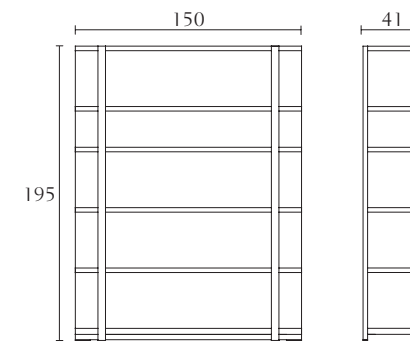

Round Lamp Table w/wood top cm Ø 70 x H 54
 inch Ø 27^{1/2} x H 21^{1/4}

PT310W PT311W

Desk cm 180 x 80 x H 76,5
 inch 70^{3/4} x 31^{1/2} x H 30

Desk cm 160 x 80 x H 76,5
 inch 63 x 31^{1/2} x H 30

PT307G PT307W PT313 PT313G

Servant Table w/glass top cm Ø 39 x H 48
 inch Ø 15^{1/4} x H 19

PT100W PT100L PT101W PT100L

Bookcase w/wood shelves cm 150 x 41 x H 195
 inch 59 x 16^{1/4} x H 76^{3/4}

Bookcase w/eco leather shelves cm 150 x 41 x H 195
 inch 59 x 16^{1/4} x H 76^{3/4}

Bookcase for TV w/wood shelves cm 150 x 41 x H 195
 inch 59 x 16^{1/4} x H 76^{3/4}

Bookcase for TV w/eco leather shelves cm 150 x 41 x H 195
 inch 59 x 16^{1/4} x H 76^{3/4}

PT308G PT308W PT309G PT309W

Coffee Table w/glass top cm 70 x 70 x H 45
 inch 27^{1/2} x 27^{1/2} x H 17^{3/4}

Coffee Table w/wood top cm 70 x 70 x H 45
 inch 27^{1/2} x 27^{1/2} x H 17^{3/4}

Lamp Table w/glass top cm 70 x 70 x H 54
 inch 27^{1/2} x 27^{1/2} x H 21^{1/4}