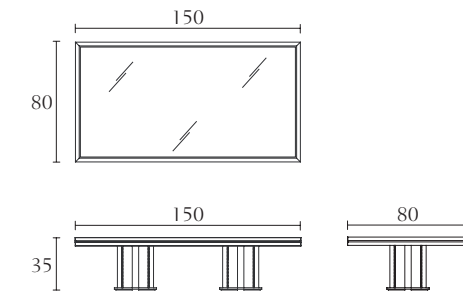

Console w/glass top cm 150 x 45 x H 74
 inch 59 x 17^{3/4} x H 29^{1/4}

Console w/wood top cm 150 x 45 x H 74
 inch 59 x 17^{3/4} x H 29^{1/4}

PT314G PT314W PT316G PT316W

Square Coffee Table w/glass top cm 100 x 100 x H 35
 inch 39^{1/4} x 39^{1/4} x H 13^{3/4}

Square Coffee Table w/wood top cm 100 x 100 x H 35
 inch 39^{1/4} x 39^{1/4} x H 13^{3/4}

Rectangular Coffee Table w/glass top cm 150 x 80 x H 35
 inch 59 x 31^{1/2} x H 13^{3/4}

Rectangular Coffee Table w/wood top cm 150 x 80 x H 35
 inch 59 x 31^{1/2} x H 13^{3/4}