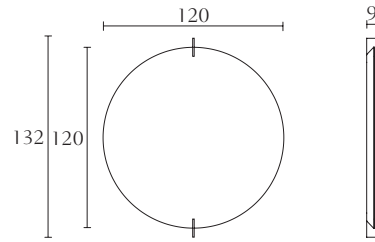

PT605

Wall Mirror
cm Ø 120 x 9
inch Ø 47^{1/4} x 3^{1/2}