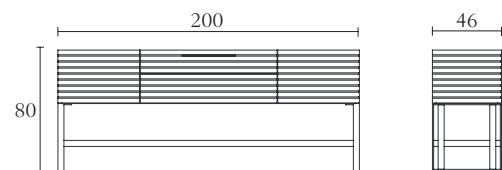

PT001G PT001W PT002G PT002W

Buffet w/glass top
cm 240 x 52 x H 80
inch 94^{1/2} x 20^{1/2} x H 31^{1/2}

Buffet w/wood top
cm 240 x 52 x H 80
inch 94^{1/2} x 20^{1/2} x H 31^{1/2}

Buffet w/glass top
cm 200 x 52 x H 80
inch 78^{3/4} x 20^{1/2} x H 31^{1/2}

Buffet w/wood top
cm 200 x 52 x H 80
inch 78^{3/4} x 20^{1/2} x H 31^{1/2}

L001

Optional internal light

L002

Optional internal light

PT003G PT003W PT099

Buffet w/glass top
cm 160 x 52 x H 80
inch 63 x 20^{1/2} x H 31^{1/2}

Buffet w/wood top
cm 160 x 52 x H 80
inch 63 x 20^{1/2} x H 31^{1/2}

Optional drawers for buffet cm 240 / 200

L003

Optional internal light

PT004G PT004W PT005G PT005W

Servant w/glass top
cm 200 x 46 x H 80
inch 78^{3/4} x 18 x H 31^{1/2}

Servant w/wood top
cm 200 x 46 x H 80
inch 78^{3/4} x 18 x H 31^{1/2}

TV Unit w/glass top
cm 200 x 52 x H 53,5
inch 78^{3/4} x 20^{1/2} x H 21

TV Unit w/wood top
cm 200 x 52 x H 53,5
inch 78^{3/4} x 20^{1/2} x H 21