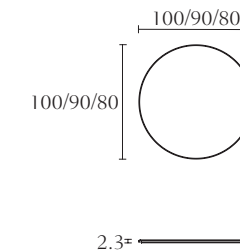

PT501 PT502

Chair
cm 48 x 60 x H 84
inch 19 x 23^{1/2} x H 33

Arm Chair
cm 55,6 x 60 x H 84
inch 22 x 23^{1/2} x H 33

PT591 Upcharge for Legs in Leather

PT592 Extra for Metal Feet

PT591 Upcharge for Legs in Leather

PT592 Extra for Metal Feet