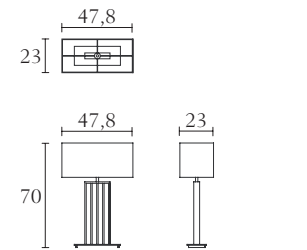

Chest of Drawers
w/wood top
cm 86 x 46 x H 128,4
inch 33^{3/4} x 18 x H 50^{1/2}

Bench
cm 150 x 45 x H 45
inch 59 x 17^{3/4} x H 17^{3/4}

PT020 **PT021**

Wall Panel
cm 130 x H 130
inch 51^{1/5} x H 51^{1/5}

Set of Two Panels
cm 50 x H 130
inch 19^{3/4} x H 51^{1/5}

PT605

Wall Mirror
cm Ø 120 x 9
inch Ø 47^{1/4} x 3^{1/2}

PT022 **PT023**

Wall Panel
cm 120 x H 120
inch 47^{1/4} x H 47^{1/4}

Wall Panel
cm 100 x H 100
inch 39^{1/3} x H 39^{1/3}

PT603 **PT600**

Large Table Lamp
cm 47,8 x 23 x H 70
inch 18^{3/4} x 9 x H 27^{1/2}

Small Table Lamp
cm 35 x 18 x H 70
inch 13^{3/4} x 7 x H 27^{1/2}

PT024 **PT025**

Set of Two Panels
cm 50 x H 130
inch 19^{3/4} x H 51^{1/5}

Wall Panel
cm 130 x H 130
inch 51^{1/5} x H 51^{1/5}

PT604 **PT606**

Chandelier w/3 Pendants
cm Ø 20
inch Ø 7^{3/4}

Rectangular Chandelier w/27 pendants
cm 129 x 29
inch 50^{3/4} x 11^{1/2}

ACCESSORIES

20267	20278	80492
Glass Bowl cm Ø 15,5 x H 8,5 inch Ø 6 x H 3 ^{1/3}	Glass Bowl cm Ø 29 x H 19 inch Ø 11 ^{2/5} x H 7 ^{1/2}	Glass Vase cm H 20,5 inch H 8