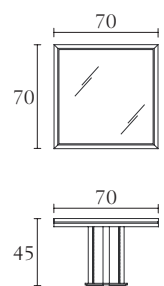

PT308G PT308W PT309G PT309W

Coffee Table w/glass top cm 70 x 70 x H 45
inch 27^{1/2} x 27^{1/2} x H 17^{3/4}

Coffee Table w/wood top cm 70 x 70 x H 45
inch 27^{1/2} x 27^{1/2} x H 17^{3/4}

Lamp Table w/glass top cm 70 x 70 x H 54
inch 27^{1/2} x 27^{1/2} x H 21^{1/4}

Lamp Table w/wood top cm 70 x 70 x H 54
inch 27^{1/2} x 27^{1/2} x H 21^{1/4}