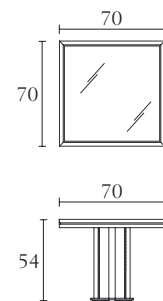

PT308G PT308W PT309G PT309W

Coffee Table w/glass top cm 70 x 70 x H 45
inch 27^{1/2} x 27^{1/2} x H 17^{3/4}

Coffee Table w/wood top cm 70 x 70 x H 45
inch 27^{1/2} x 27^{1/2} x H 17^{3/4}

Lamp Table w/glass top cm 70 x 70 x H 54
inch 27^{1/2} x 27^{1/2} x H 21^{1/4}

Lamp Table w/wood top cm 70 x 70 x H 54
inch 27^{1/2} x 27^{1/2} x H 21^{1/4}