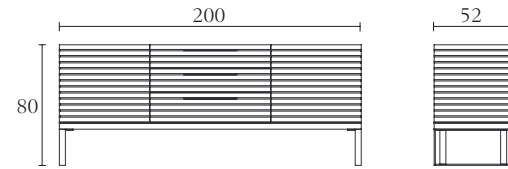

PT001G PT001W PT002G PT002W

Buffet w/glass top
cm 240 x 52 x H 80
inch 94^{1/2} x 20^{1/2} x H 31^{1/2}

Buffet w/wood top
cm 240 x 52 x H 80
inch 94^{1/2} x 20^{1/2} x H 31^{1/2}

Buffet w/glass top
cm 200 x 52 x H 80
inch 78^{3/4} x 20^{1/2} x H 31^{1/2}

Buffet w/wood top
cm 200 x 52 x H 80
inch 78^{3/4} x 20^{1/2} x H 31^{1/2}

L001

Optional internal light

L002

Optional internal light

PT003G PT003W PT099

Buffet w/glass top
cm 160 x 52 x H 80
inch 63 x 20^{1/2} x H 31^{1/2}

Buffet w/wood top
cm 160 x 52 x H 80
inch 63 x 20^{1/2} x H 31^{1/2}

Optional drawers for buffet cm 240 / 200

L003

Optional internal light

PT004G PT004W PT005G PT005W

Servant w/glass top
cm 200 x 46 x H 80
inch 78^{3/4} x 18 x H 31^{1/2}