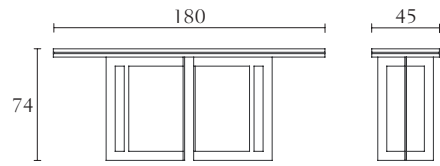

Lazy Susan in Glass
cm Ø 80 x H 2,3
inch Ø 31^{1/2} x H 1

PT501 PT502

Chair
cm 48 x 60 x H 84
inch 19 x 23^{1/2} x H 33

Arm Chair
cm 55,6 x 60 x H 84
inch 22 x 23^{1/2} x H 33

PT591 Upcharge for Legs in Leather

PT592 Extra for Metal Feet

PT591 Upcharge for Legs in Leather

PT592 Extra for Metal Feet

PT302G PT302W PT312G PT312W

Console w/glass top cm 180 x 45 x H 74
 inch 70^{3/4} x 17^{3/4} x H 29^{1/4}

Console w/wood top cm 180 x 45 x H 74
 inch 70^{3/4} x 17^{3/4} x H 29^{1/4}

Console w/glass top cm 150 x 45 x H 74
 inch 59 x 17^{3/4} x H 29^{1/4}

Console w/wood top cm 150 x 45 x H 74
 inch 59 x 17^{3/4} x H 29^{1/4}

PT314G PT314W PT316G PT316W

Square Coffee Table w/glass top cm 100 x 100 x H 35
 inch 39^{1/4} x 39^{1/4} x H 13^{3/4}