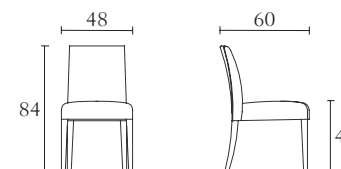

PT001G PT001W PT002G PT002W

Buffet w/glass top
cm 240 x 52 x H 80
inch 94^{1/2} x 20^{1/2} x H 31^{1/2}

Buffet w/wood top
cm 240 x 52 x H 80
inch 94^{1/2} x 20^{1/2} x H 31^{1/2}

Buffet w/glass top
cm 200 x 52 x H 80
inch 78^{3/4} x 20^{1/2} x H 31^{1/2}

Buffet w/wood top
cm 200 x 52 x H 80
inch 78^{3/4} x 20^{1/2} x H 31^{1/2}

L001

Optional internal light

L002

Optional internal light

PT003G PT003W PT099

Buffet w/glass top
cm 160 x 52 x H 80
inch 63 x 20^{1/2} x H 31^{1/2}

Buffet w/wood top
cm 160 x 52 x H 80
inch 63 x 20^{1/2} x H 31^{1/2}

Optional drawers for buffet cm 240 / 200

L003

Optional internal light

PT004G PT004W PT005G PT005W

Servant w/glass top
cm 200 x 46 x H 80
inch 78^{3/4} x 18 x H 31^{1/2}

Servant w/wood top
cm 200 x 46 x H 80
inch 78^{3/4} x 18 x H 31^{1/2}

TV Unit w/glass top
cm 200 x 52 x H 53,5
inch 78^{3/4} x 20^{1/2} x H 21

TV Unit w/wood top
cm 200 x 52 x H 53,5
inch 78^{3/4} x 20^{1/2} x H 21

PT006W L006 PT007J

Cabinet
cm 130 x 46 x H 165
inch 51^{1/4} x 18 x H 65

Optional internal light

Bar Unit w/light
cm 130 x 46 x H 165
inch 51^{1/4} x 18 x H 65

PT300G PT300W PT301G PT301W

Fix Dining Table w/glass top
cm 280 x 110 x H 74
inch 110^{1/4} x 43^{1/4} x H 29^{1/4}

Fix Dining Table w/wood top
cm 280 x 110 x H 74
inch 110^{1/4} x 43^{1/4} x H 29^{1/4}

Fix Dining Table w/glass top
cm 240 x 110 x H 74
inch 94^{1/2} x 43^{1/4} x H 29^{1/4}

Fix Dining Table w/wood top
cm 240 x 110 x H 74
inch 94^{1/2} x 43^{1/4} x H 29^{1/4}

PT303G PT303W PT321W

Fix Dining Table w/glass top
cm 220 x 110 x H 74
inch 86^{1/2} x 43^{1/4} x H 29^{1/4}

Fix Dining Table w/wood top
cm 220 x 110 x H 74
inch 86^{1/2} x 43^{1/4} x H 29^{1/4}

Round Dining Table w/wood top
cm Ø 180 x H 74
inch Ø 70^{3/4} x H 29^{1/4}

PT322W PT397 PT399 PT398

Round Dining Table w/wood top
cm Ø 160 x H 74
inch Ø 63 x H 29^{1/4}

Lazy Susan in Glass
cm Ø 100 x H 2,3
inch Ø 39^{1/4} x H 1

Lazy Susan in Glass
cm Ø 90 x H 2,3
inch Ø 35^{1/2} x H 1

Lazy Susan in Glass
cm Ø 80 x H 2,3
inch Ø 31^{1/2} x H 1

PT501 PT502

Chair
cm 48 x 60 x H 84
inch 19 x 23^{1/2} x H 33

Arm Chair
cm 55,6 x 60 x H 84
inch 22 x 23^{1/2} x H 33