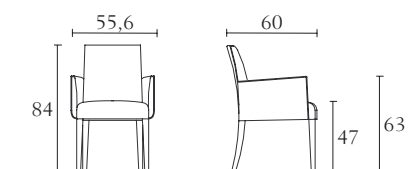

PT001G PT001W PT002G PT002W

Buffet w/glass top
cm 240 x 52 x H 80
inch 94^{1/2} x 20^{1/2} x H 31^{1/2}

Buffet w/wood top
cm 240 x 52 x H 80
inch 94^{1/2} x 20^{1/2} x H 31^{1/2}

Buffet w/glass top
cm 200 x 52 x H 80
inch 78^{3/4} x 20^{1/2} x H 31^{1/2}

Buffet w/wood top
cm 200 x 52 x H 80
inch 78^{3/4} x 20^{1/2} x H 31^{1/2}

L001

Optional internal light

L002

Optional internal light

PT003G PT003W PT099

Buffet w/glass top
cm 160 x 52 x H 80
inch 63 x 20^{1/2} x H 31^{1/2}

Buffet w/wood top
cm 160 x 52 x H 80
inch 63 x 20^{1/2} x H 31^{1/2}

Optional drawers for buffet cm 240 / 200

L003

Optional internal light

PT004G PT004W PT005G PT005W

Servant w/glass top
cm 200 x 46 x H 80
inch 78^{3/4} x 18 x H 31^{1/2}

Servant w/wood top
cm 200 x 46 x H 80
inch 78^{3/4} x 18 x H 31^{1/2}

TV Unit w/glass top
cm 200 x 52 x H 53,5
inch 78^{3/4} x 20^{1/2} x H 21

TV Unit w/wood top
cm 200 x 52 x H 53,5
inch 78^{3/4} x 20^{1/2} x H 21

PT006W L006 PT007J

Cabinet
cm 130 x 46 x H 165
inch 51^{1/4} x 18 x H 65

Optional internal light

Bar Unit w/light
cm 130 x 46 x H 165
inch 51^{1/4} x 18 x H 65

PT300G PT300W PT301G PT301W

Fix Dining Table w/glass top
cm 280 x 110 x H 74
inch 110^{1/4} x 43^{1/4} x H 29^{1/4}

Fix Dining Table w/wood top
cm 280 x 110 x H 74
inch 110^{1/4} x 43^{1/4} x H 29^{1/4}

Fix Dining Table w/glass top
cm 240 x 110 x H 74
inch 94^{1/2} x 43^{1/4} x H 29^{1/4}

Fix Dining Table w/wood top
cm 240 x 110 x H 74
inch 94^{1/2} x 43^{1/4} x H 29^{1/4}

PT303G PT303W PT321W

Fix Dining Table w/glass top
cm 220 x 110 x H 74
inch 86^{1/2} x 43^{1/4} x H 29^{1/4}

Fix Dining Table w/wood top
cm 220 x 110 x H 74
inch 86^{1/2} x 43^{1/4} x H 29^{1/4}

Round Dining Table w/wood top
cm Ø 180 x H 74
inch Ø 70^{3/4} x H 29^{1/4}

PT322W PT397 PT399 PT398

Round Dining Table w/wood top
cm Ø 160 x H 74
inch Ø 63 x H 29^{1/4}

Lazy Susan in Glass
cm Ø 100 x H 2,3
inch Ø 39^{1/4} x H 1

Lazy Susan in Glass
cm Ø 90 x H 2,3
inch Ø 35^{1/2} x H 1

Lazy Susan in Glass
cm Ø 80 x H 2,3
inch Ø 31^{1/2} x H 1

PT501 PT502

Chair
cm 48 x 60 x H 84
inch 19 x 23^{1/2} x H 33

Arm Chair
cm 55,6 x 60 x H 84
inch 22 x 23^{1/2} x H 33