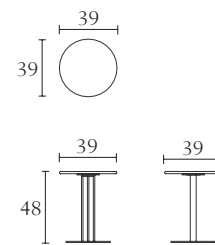

PT307G PT307W PT313 PT313G

Round Coffee Table w/glass top cm Ø 100 x H 35
inch Ø 39^{1/4} x H 13^{3/4}

Round Coffee Table w/wood top cm Ø 100 x H 35
inch Ø 39^{1/4} x H 13^{3/4}

Servant Table all Metal cm Ø 39 x H 48
inch Ø 15^{1/4} x H 19

Servant Table w/glass top cm Ø 39 x H 48
inch Ø 15^{1/4} x H 19