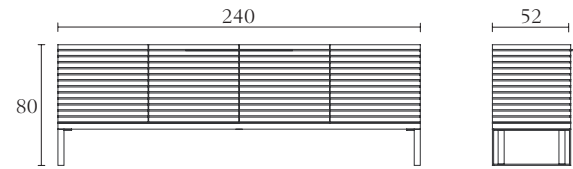

PT001G PT001W PT002G PT002W

Buffet w/glass top
cm 240 x 52 x H 80
inch 94^{1/2} x 20^{1/2} x H 31^{1/2}

Buffet w/wood top
cm 240 x 52 x H 80
inch 94^{1/2} x 20^{1/2} x H 31^{1/2}

Buffet w/glass top
cm 200 x 52 x H 80
inch 78^{3/4} x 20^{1/2} x H 31^{1/2}

Buffet w/wood top
cm 200 x 52 x H 80
inch 78^{3/4} x 20^{1/2} x H 31^{1/2}

L001

Optional internal light

L002

Optional internal light

PT003G PT003W PT099

Buffet w/glass top
cm 160 x 52 x H 80
inch 63 x 20^{1/2} x H 31^{1/2}

Buffet w/wood top
cm 160 x 52 x H 80
inch 63 x 20^{1/2} x H 31^{1/2}

Optional drawers for buffet cm 240 / 200

L003

Optional internal light

PT004G PT004W PT005G PT005W

Servant w/glass top
cm 200 x 46 x H 80
inch 78^{3/4} x 18 x H 31^{1/2}