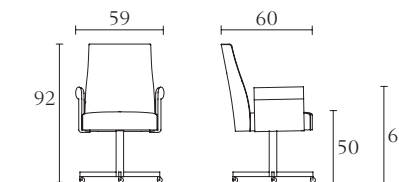

Servant Table w/glass top cm Ø 39 x H 48
 inch Ø 15^{1/4} x H 19

PT100W PT100L PT101W PT100L

Bookcase w/wood shelves cm 150 x 41 x H 195
 inch 59 x 16^{1/4} x H 76^{3/4}

Bookcase w/eco leather shelves cm 150 x 41 x H 195
 inch 59 x 16^{1/4} x H 76^{3/4}

Bookcase for TV w/wood shelves cm 150 x 41 x H 195
 inch 59 x 16^{1/4} x H 76^{3/4}

Bookcase for TV w/eco leather shelves cm 150 x 41 x H 195
 inch 59 x 16^{1/4} x H 76^{3/4}

PT308G PT308W PT309G PT309W

Coffee Table w/glass top cm 70 x 70 x H 45
 inch 27^{1/2} x 27^{1/2} x H 17^{3/4}

Coffee Table w/wood top cm 70 x 70 x H 45
 inch 27^{1/2} x 27^{1/2} x H 17^{3/4}

Lamp Table w/glass top cm 70 x 70 x H 54
 inch 27^{1/2} x 27^{1/2} x H 21^{1/4}

Lamp Table w/wood top cm 70 x 70 x H 54
 inch 27^{1/2} x 27^{1/2} x H 21^{1/4}

PT512

Office Chair w/castors cm 59 x 60 x H 92
 inch 23^{1/4} x 23^{1/2} x H 36^{1/4}

PT505 **PT506**

Arm Chair
cm 127 x 106 x H 74
inch 50 x 41^{3/4} x H 29^{1/4}