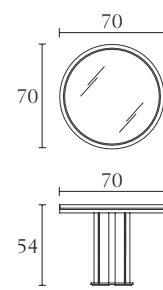

Console w/glass top cm 150 x 45 x H 74
 inch 59 x 17^{3/4} x H 29^{1/4}

Console w/wood top cm 150 x 45 x H 74
 inch 59 x 17^{3/4} x H 29^{1/4}

PT314G PT314W PT316G PT316W

Square Coffee Table w/glass top cm 100 x 100 x H 35
 inch 39^{1/4} x 39^{1/4} x H 13^{3/4}

Square Coffee Table w/wood top cm 100 x 100 x H 35
 inch 39^{1/4} x 39^{1/4} x H 13^{3/4}

Rectangular Coffee Table w/glass top cm 150 x 80 x H 35
 inch 59 x 31^{1/2} x H 13^{3/4}

Rectangular Coffee Table w/wood top cm 150 x 80 x H 35
 inch 59 x 31^{1/2} x H 13^{3/4}

PT305G PT305W PT306G PT306W

Round Coffee Table w/glass top cm Ø 70 x H 45
 inch Ø 27^{1/2} x H 17^{3/4}

Round Coffee Table w/wood top cm Ø 70 x H 45
 inch Ø 27^{1/2} x H 17^{3/4}

Round Lamp Table w/glass top cm Ø 70 x H 54
 inch Ø 27^{1/2} x H 21^{1/4}

Round Lamp Table w/wood top cm Ø 70 x H 54
 inch Ø 27^{1/2} x H 21^{1/4}

PT310W PT311W

Desk cm 180 x 80 x H 76,5
 inch 70^{3/4} x 31^{1/2} x H 30

Desk cm 160 x 80 x H 76,5
 inch 63 x 31^{1/2} x H 30

PT307G PT307W PT313 PT313G