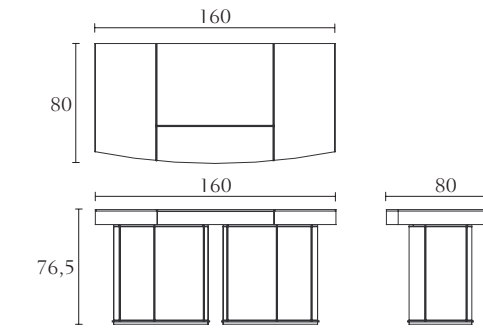

Console w/glass top cm 150 x 45 x H 74
 inch 59 x 17^{3/4} x H 29^{1/4}

Console w/wood top cm 150 x 45 x H 74
 inch 59 x 17^{3/4} x H 29^{1/4}

PT314G PT314W PT316G PT316W

Square Coffee Table w/glass top cm 100 x 100 x H 35
 inch 39^{1/4} x 39^{1/4} x H 13^{3/4}

Square Coffee Table w/wood top cm 100 x 100 x H 35
 inch 39^{1/4} x 39^{1/4} x H 13^{3/4}

Rectangular Coffee Table w/glass top cm 150 x 80 x H 35
 inch 59 x 31^{1/2} x H 13^{3/4}

Rectangular Coffee Table w/wood top cm 150 x 80 x H 35
 inch 59 x 31^{1/2} x H 13^{3/4}

PT305G PT305W PT306G PT306W

Round Coffee Table w/glass top cm Ø 70 x H 45
 inch Ø 27^{1/2} x H 17^{3/4}

Round Coffee Table w/wood top cm Ø 70 x H 45
 inch Ø 27^{1/2} x H 17^{3/4}

Round Lamp Table w/glass top cm Ø 70 x H 54
 inch Ø 27^{1/2} x H 21^{1/4}

Round Lamp Table w/wood top cm Ø 70 x H 54
 inch Ø 27^{1/2} x H 21^{1/4}

PT310W PT311W

Desk cm 180 x 80 x H 76,5
 inch 70^{3/4} x 31^{1/2} x H 30

Desk cm 160 x 80 x H 76,5
 inch 63 x 31^{1/2} x H 30

PT307G PT307W PT313 PT313G