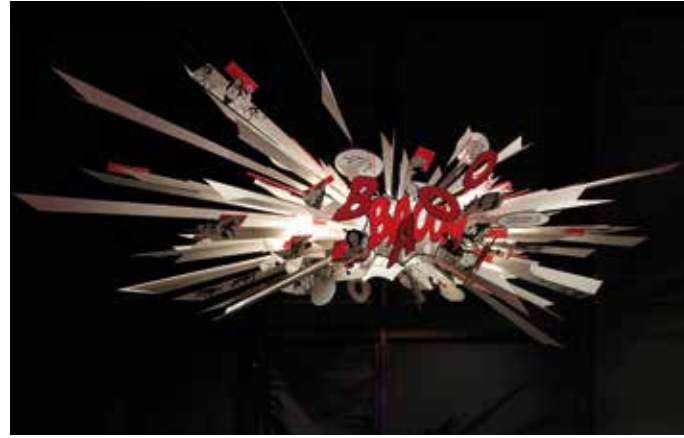

Yoruba Rose

Yoruba Rose Floor

Made to order

These are exclusive handmade items, unique in character and manufactured only on request. They are clear examples of Ingo Maurer's artistic approach to lighting and represent an important part of his legacy.