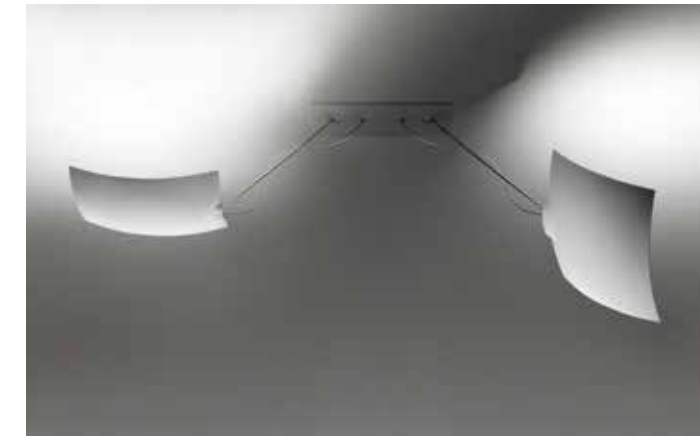

Birdie LED

Birdie's Nest LED

Birds Birds Birds LED

Blow Me Up

Suspension + Ceiling

18x18

2x18x18

Black Luzy