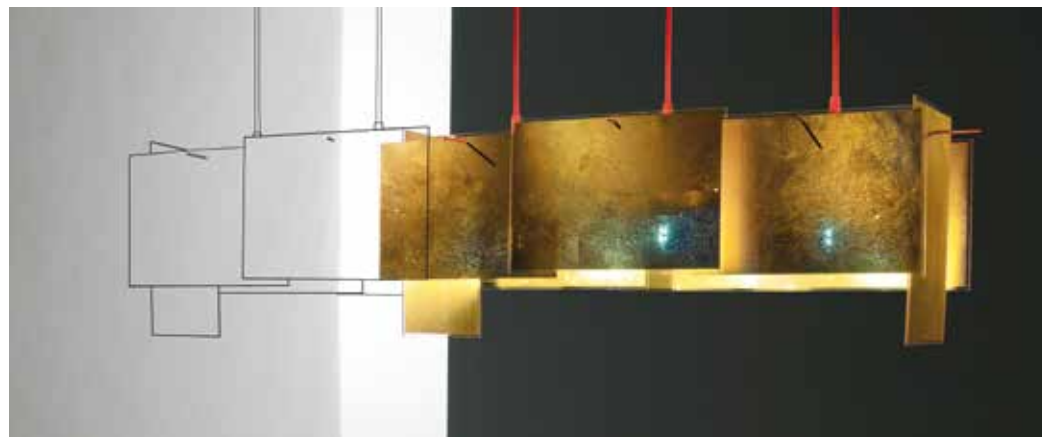

24 Karat Blau M