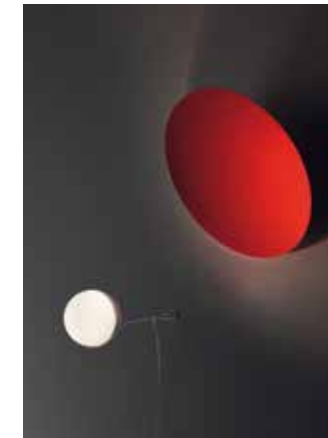

Wall

NEW

Aka_Tsuki

05

NEW

Find more table lamps in the
MaMo Nouchies collection.