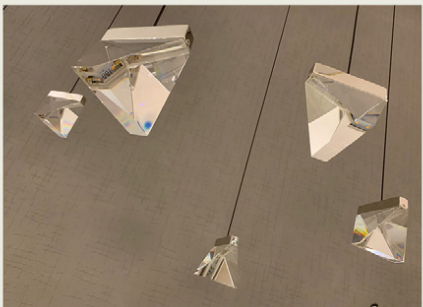

5185/1

φ80*95-H1500

GLASS
LAMP SHADE

ALL BRONZE
LAMP BODY

+
S5117

Copper
lamp

No bad days

6913-1