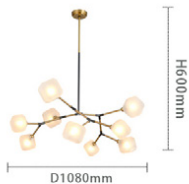

D1080mm

5189-9

D1080*H600mm

15-35m²