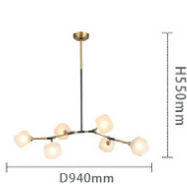

E14*1

LIGHTING

POSTMODERN

5189-8

G9

D1130*650*H550mm

15-30m²

D940mm