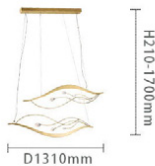

5301/1310

D1310*50*H210-1700mm

LED-50W

10-25m²