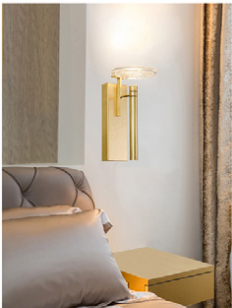

CRYSTAL
LAMP SHADE

+
S5057

Copper
lamp

POSTMODERN

POSTMODERN

LIGHTING

LIGHTING

+
5137