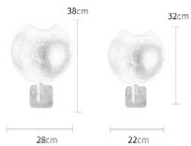

Copper lamp