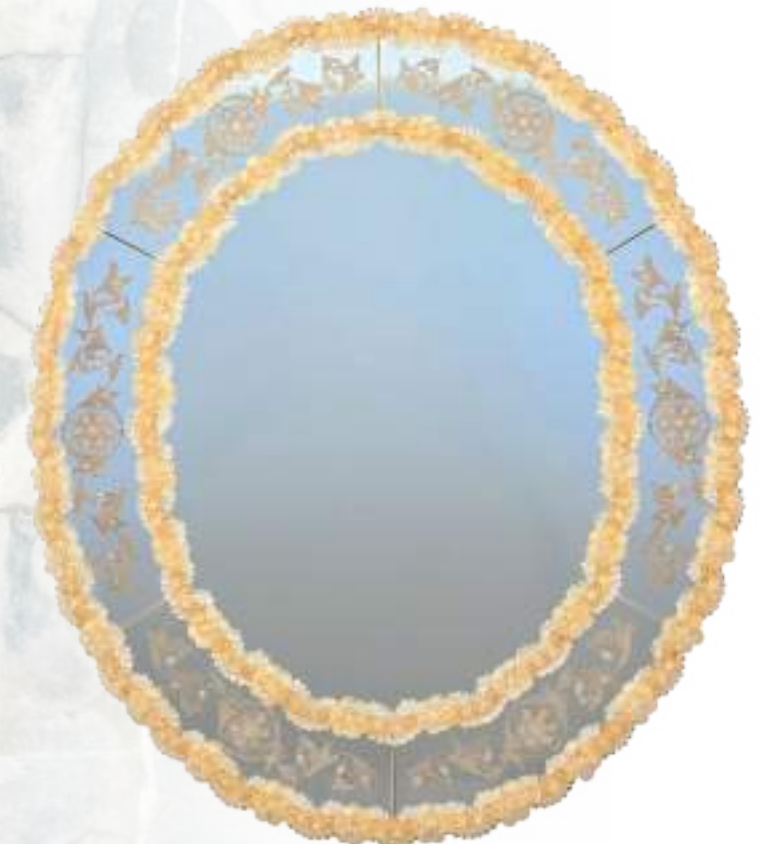

ART. 3250/ER

L 85 cm x H 100 cm
L 33,46 in x H 39,37 in

Mirror hand-engraved with gold
decorations