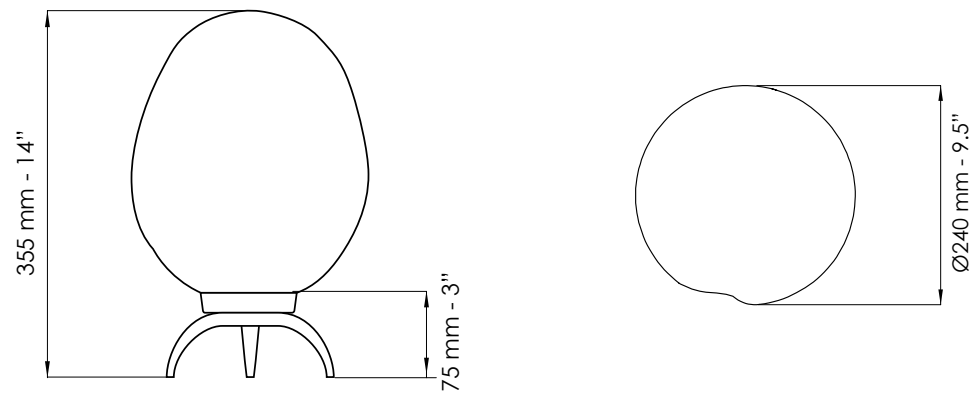

Art. 7800/LP