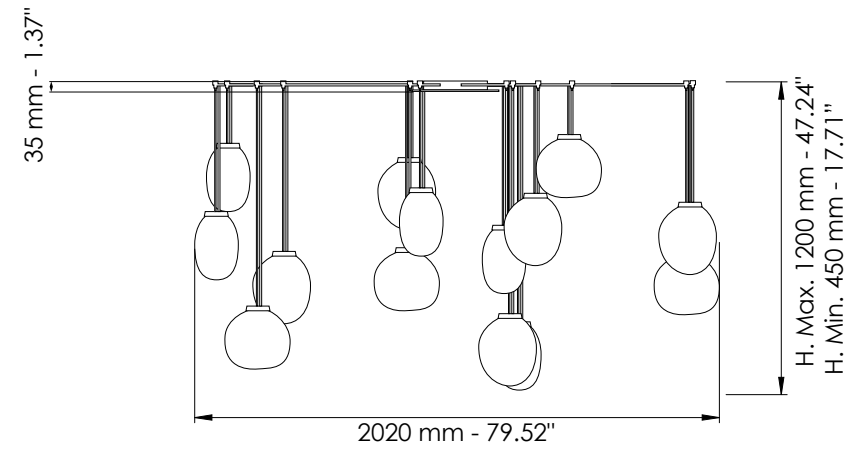

Art. 7806/14