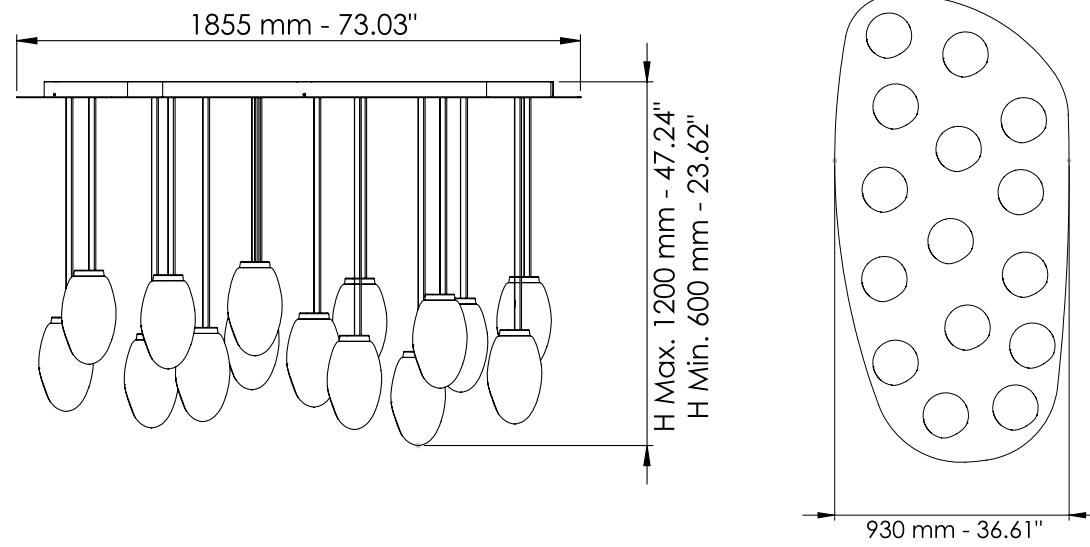

Art. 7805/15