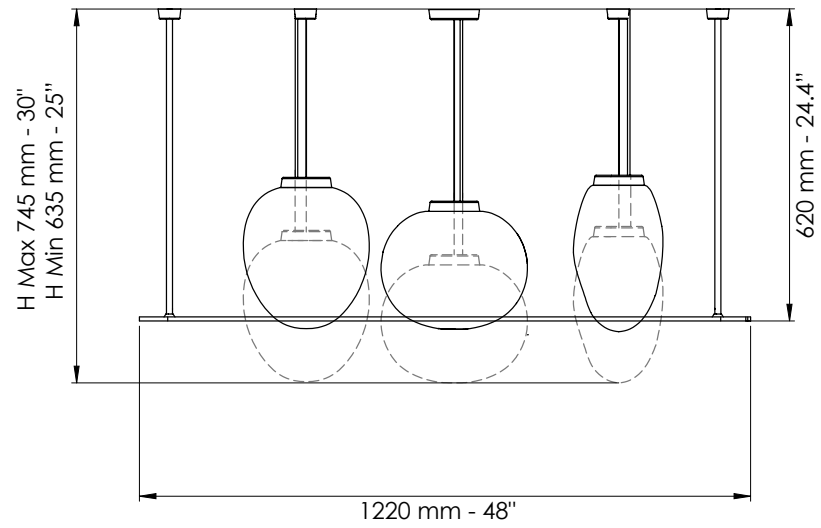

Art. 7803/S