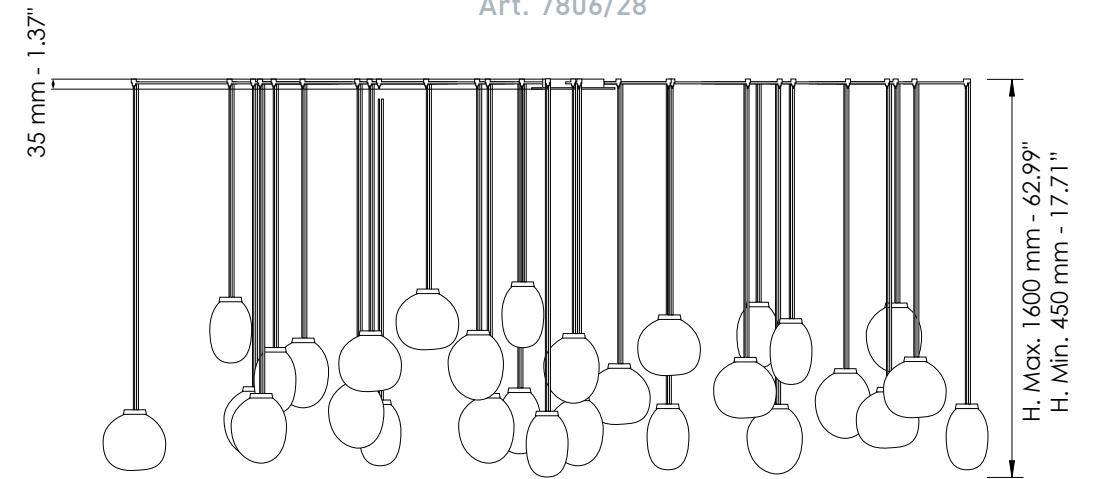

 Bianco opaco
 Matt white

Art. 7800/LP

Ø cm 24 / H cm 35,5
Ø 9.5 in / H 14.0 in

1 x E27
LED bulbs

Dettagli a pag. 38 / Details on page 38

Vetro / Glass

Alabastro / Alabaster

Finiture disponibili / Available finishes

Art. 7801/SM
Art. 7801/SP
Art. 7801/SG

Art. 7801/SG

Ø cm 28 / H cm 23
Ø 11.02 in / H 9.05 in

Art. 7801/SM

Ø cm 24 / H cm 28
Ø 9.45 in / H 11.02 in

Art. 7801/SP

Ø cm 20 / H cm 27
Ø 7.87 in / H 10.63 in

Art. 7801/S (SM)

H cm 45-170
H 18.0-66.93.0 in

1 x E27
LED bulbs

Dettagli a pag. 41 / Details on page 41

Vetro / Glass

Alabastro / Alabaster

Finiture disponibili / Available finishes

-  Brunito spazzolato
Burnished brass
-  Champagne
Champagne
-  Bianco opaco
Matt white

Art. 7801/S (SM)

Art. 7802/S

Art. 7804/S

Art. 7803/S

Art. 7805/6

Art. 7800/LP

Art. 7805/15

Art. 7806/28