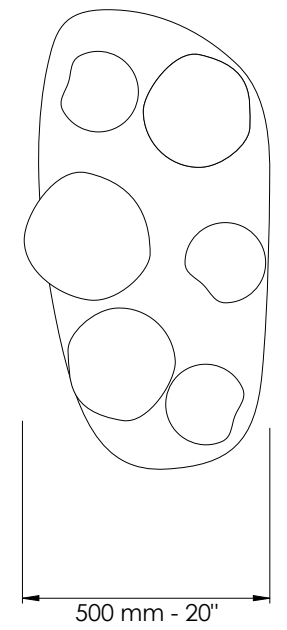

Art. 7805/6