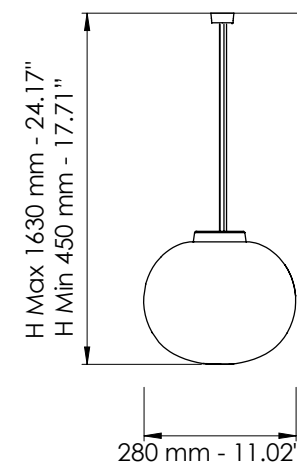

Art. 7801/SG