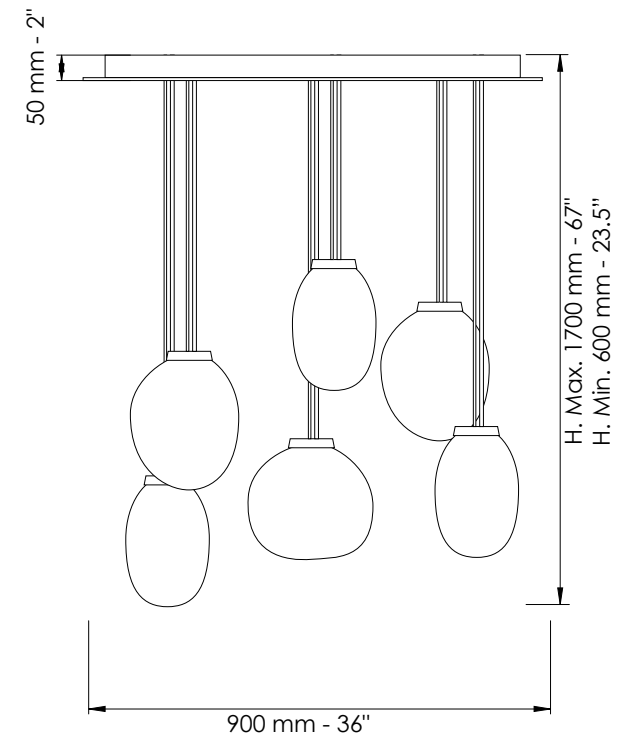

Art. 7805/6