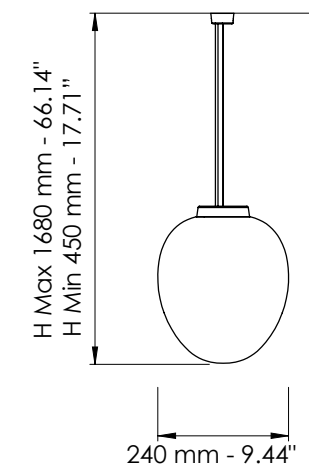

Art. 7801/SM