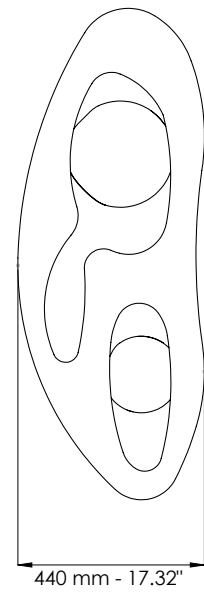

Art. 7802/S