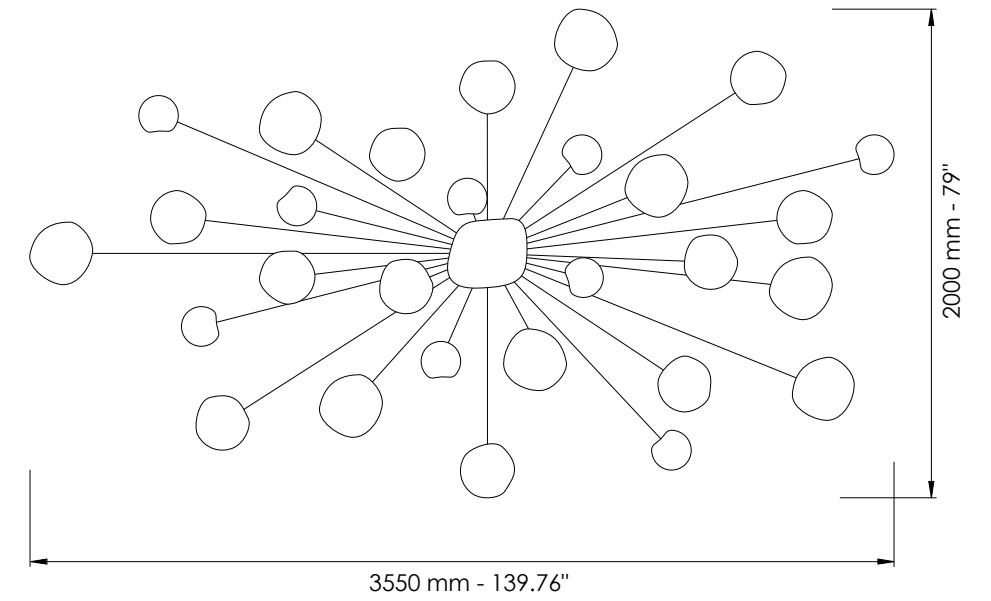

Art. 7806/14