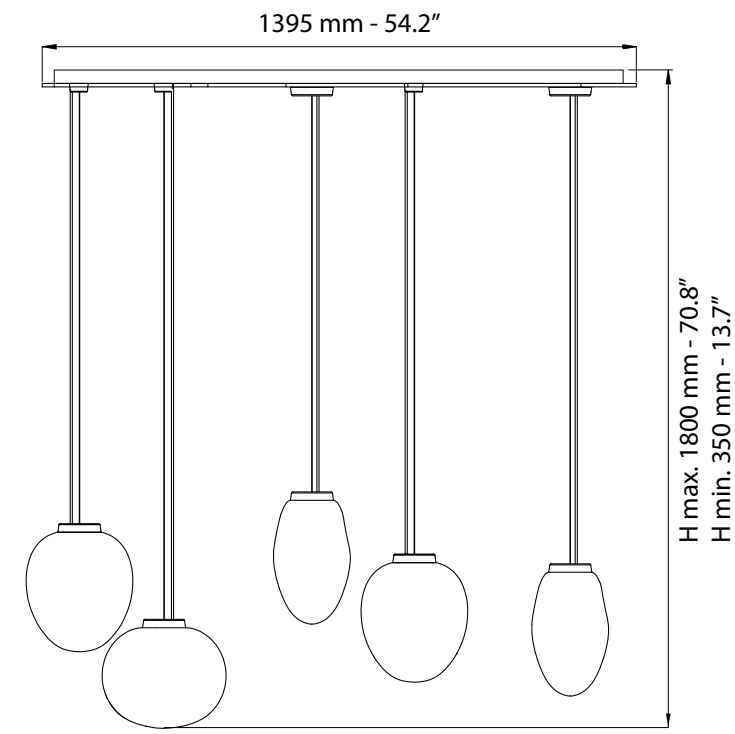

Art. 7804/S