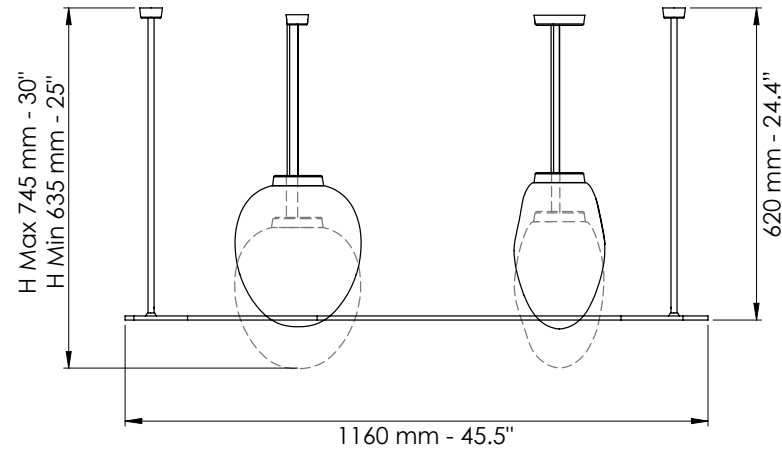

Art. 7802/S