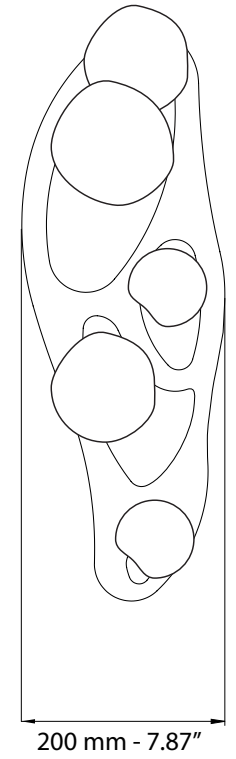

Art. 7804/S