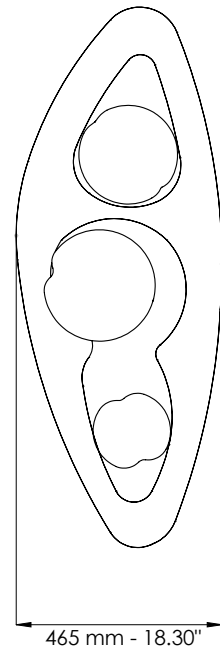

Art. 7803/S