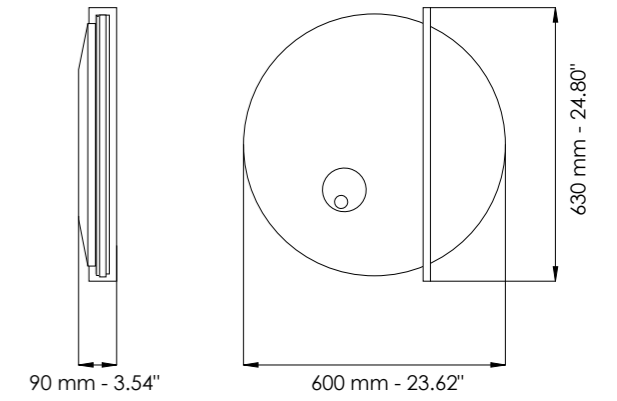

Art. 7500/APP60