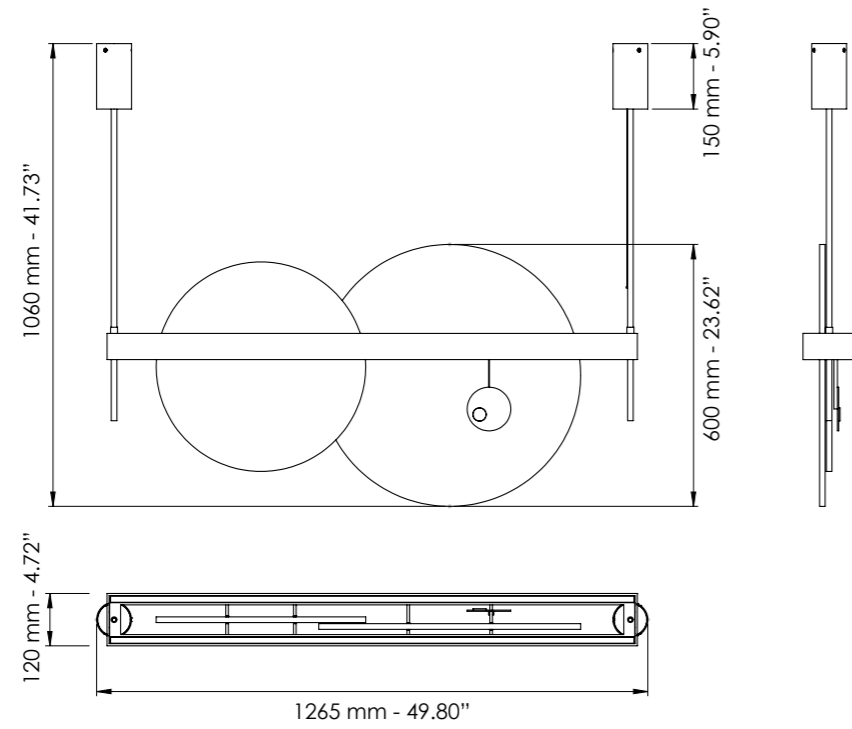

Art. 7500/S