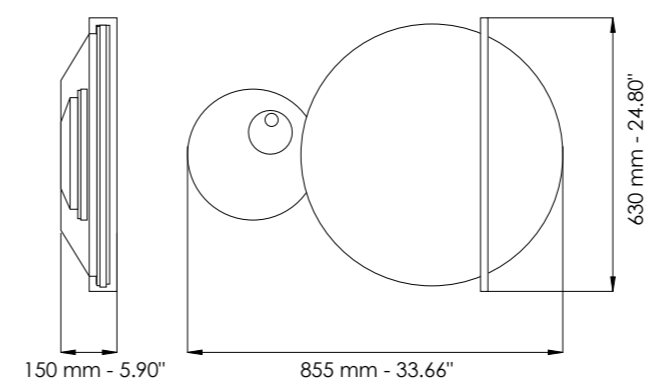

Art. 7500/PL85