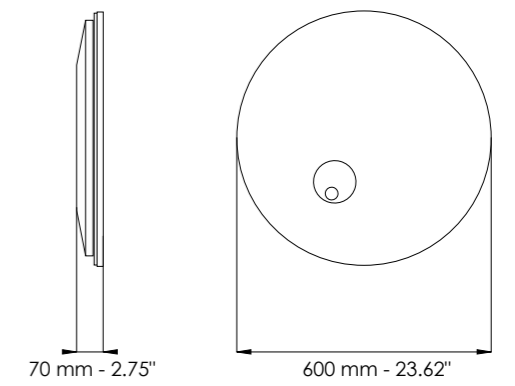

Art. 7510/APP60