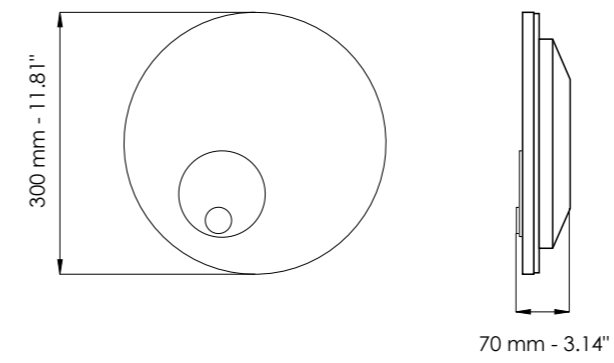

Art. 7510/APP30