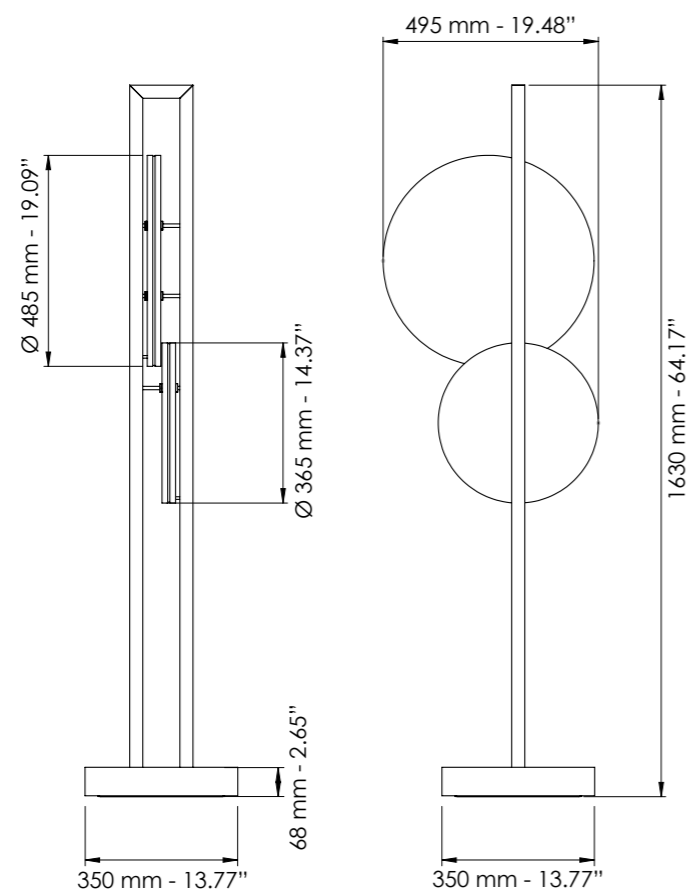

Art. 7500/LT