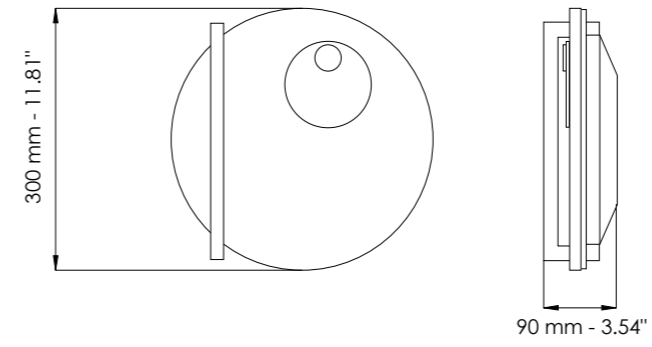

Art. 7500/APP30