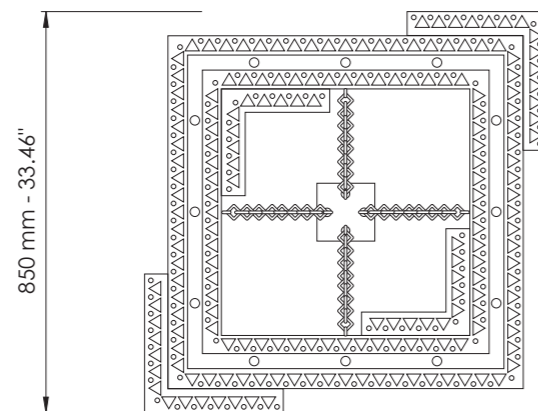

Art. 7150/85