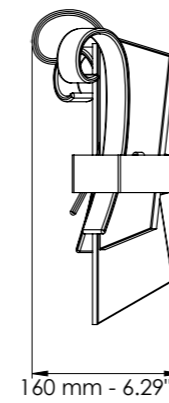

Art. 7300/APP1