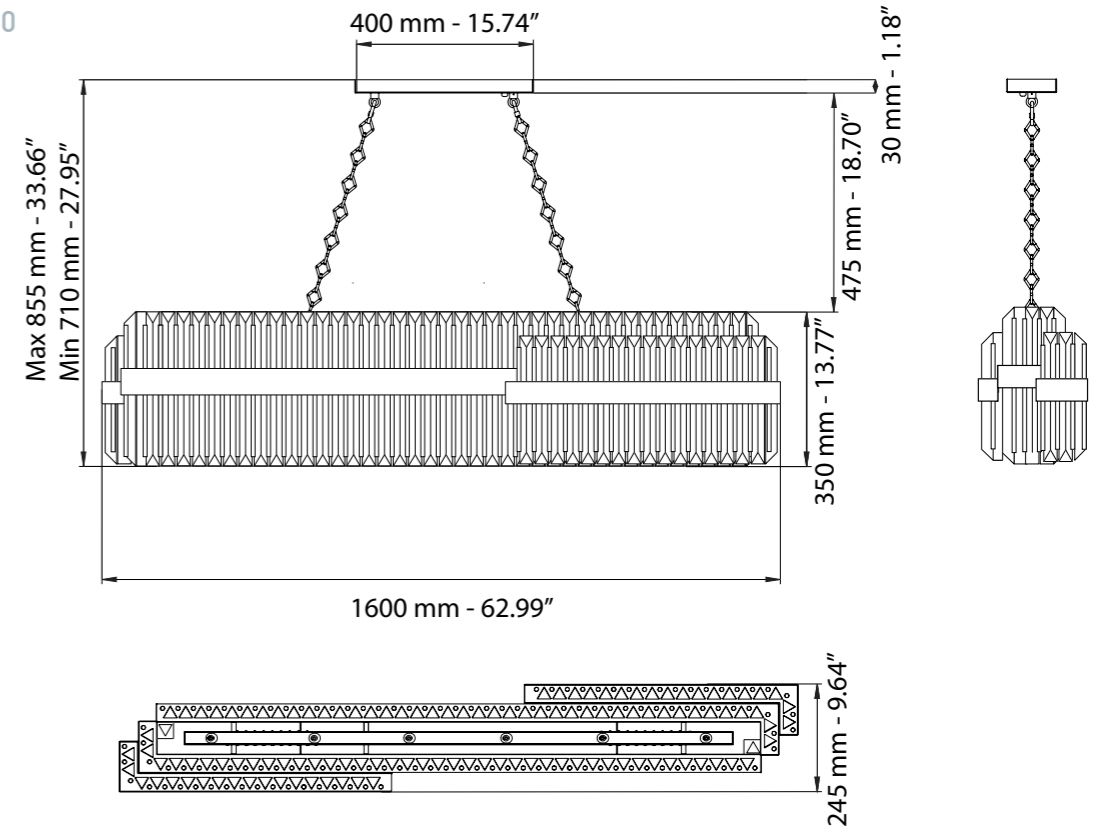

Art. 7100/S1/160