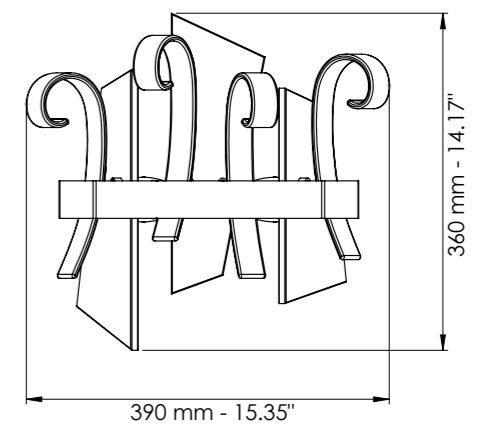

Art. 7300/APP2