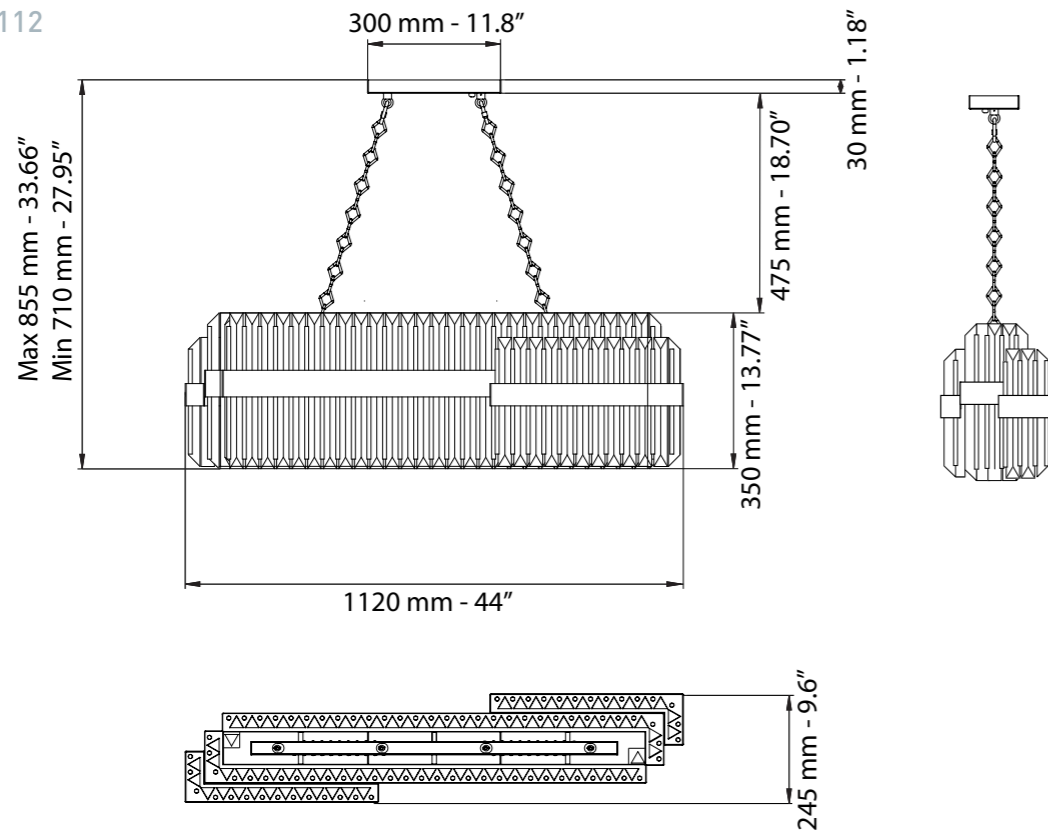

Art. 7100/S1/112