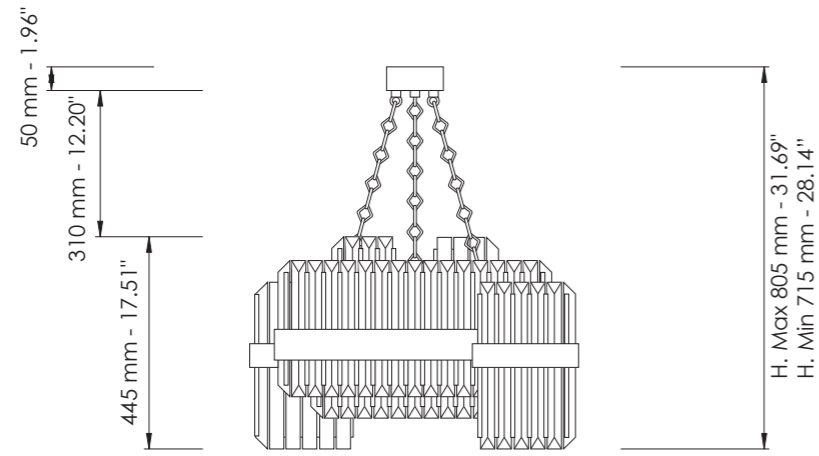

Art. 7150/70