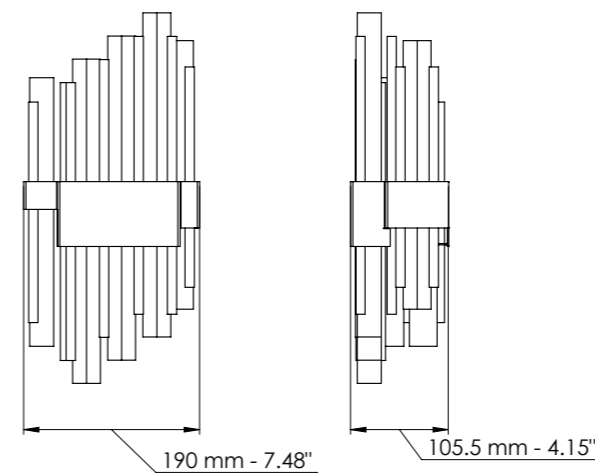

Art. 7100/APP1 DX