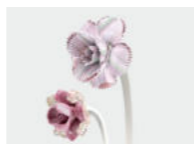

Ametista / Amethyst

Art. 1320/APP