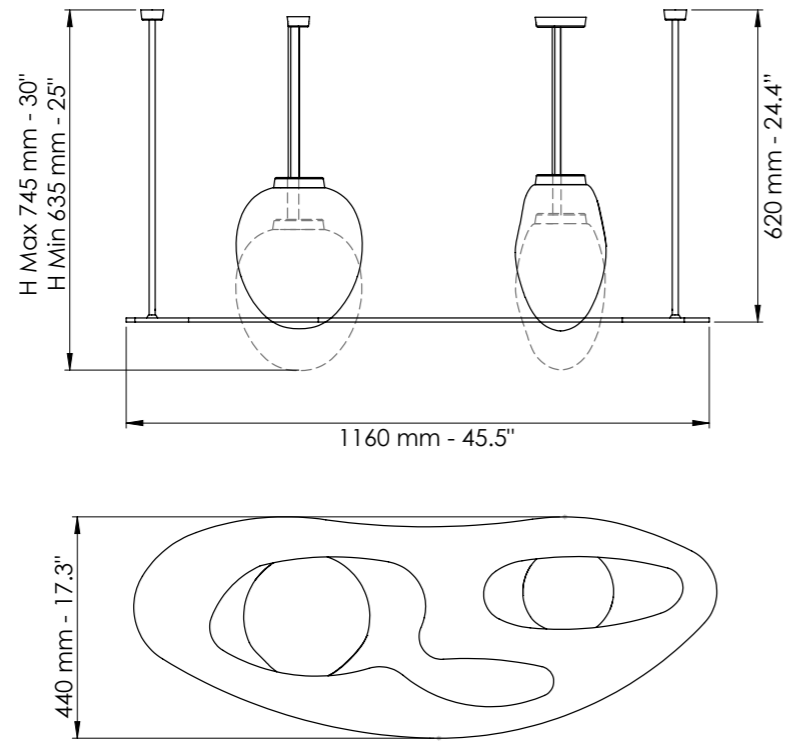

Art. 7802/S