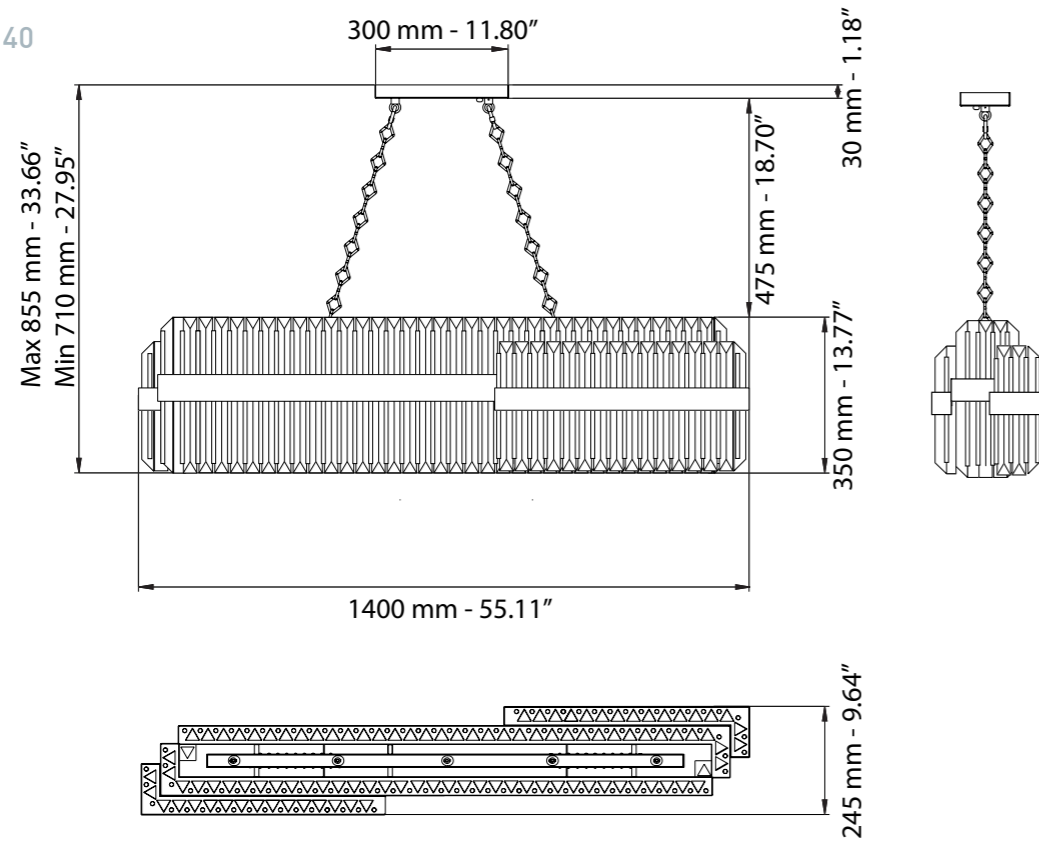

Art. 7100/S1/140