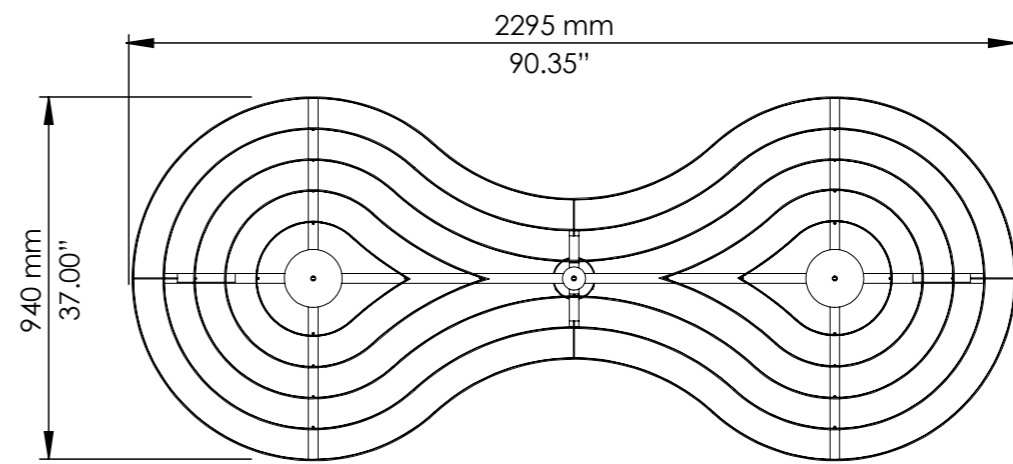

Art. 4805/S110