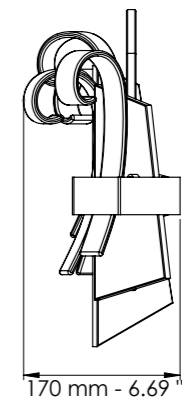

Art. 7300/APP2