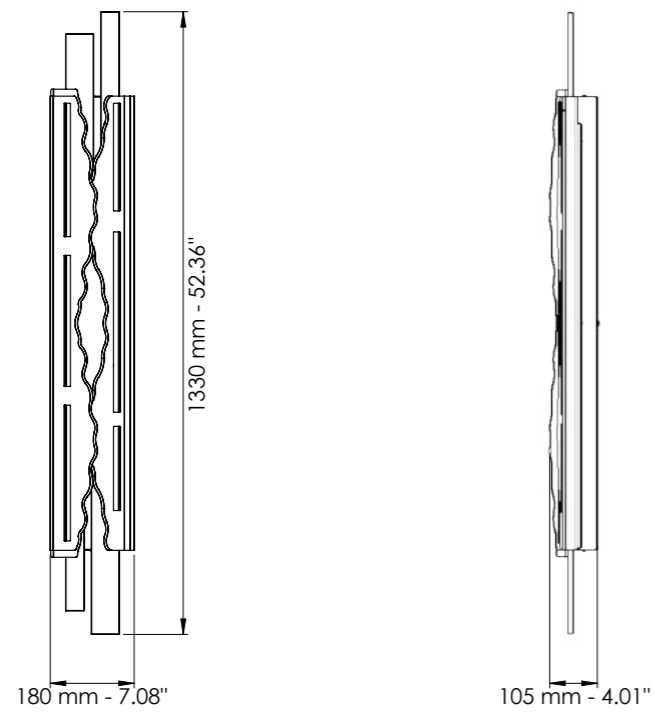

Art. 7900/2