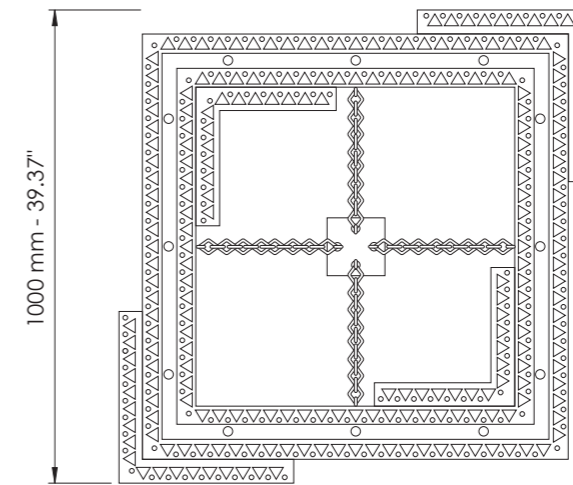

Art. 7150/100