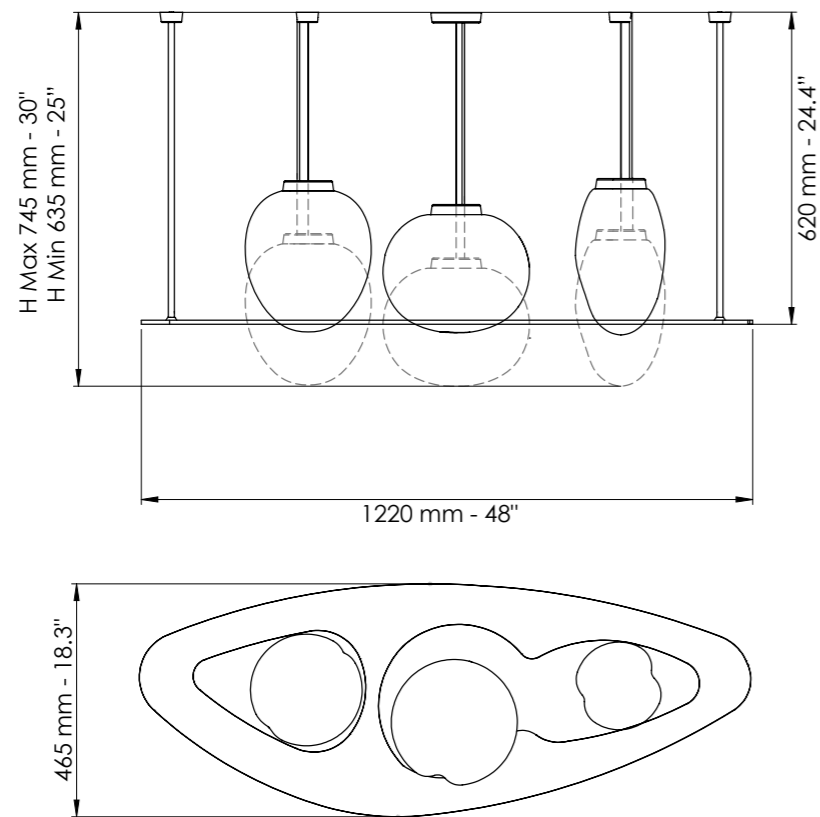

Art. 7803/S