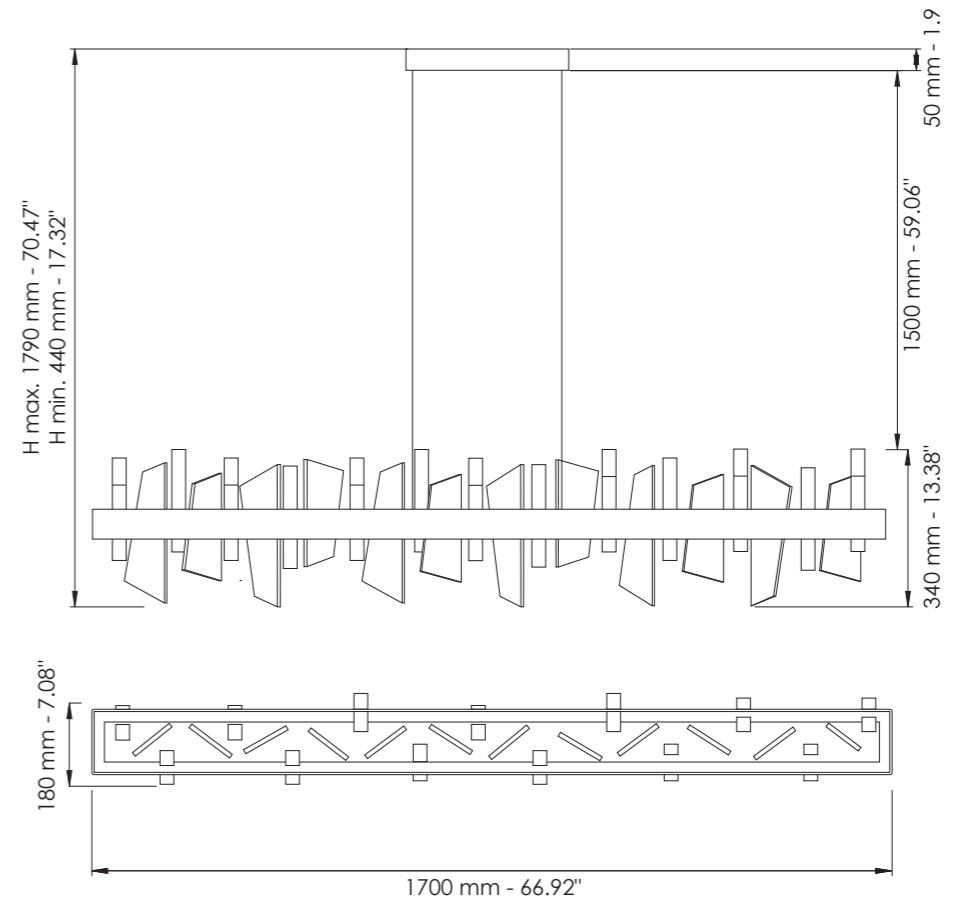

Art. 7302/S170