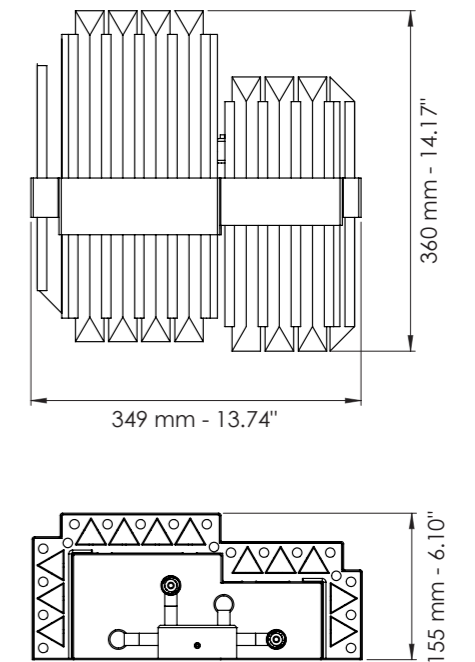

Art. 7100/APP2