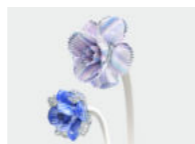

Vetro di Murano / Murano glass

Blu / Blue

Art. 1320/APP