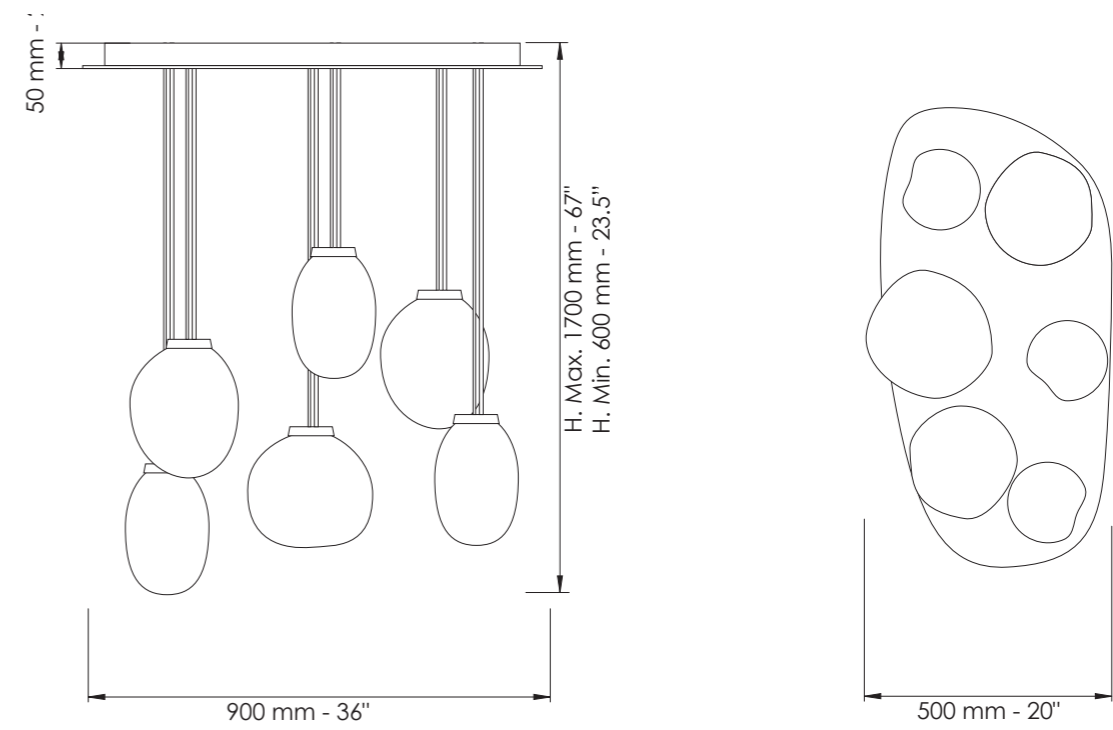

Art. 7804/6