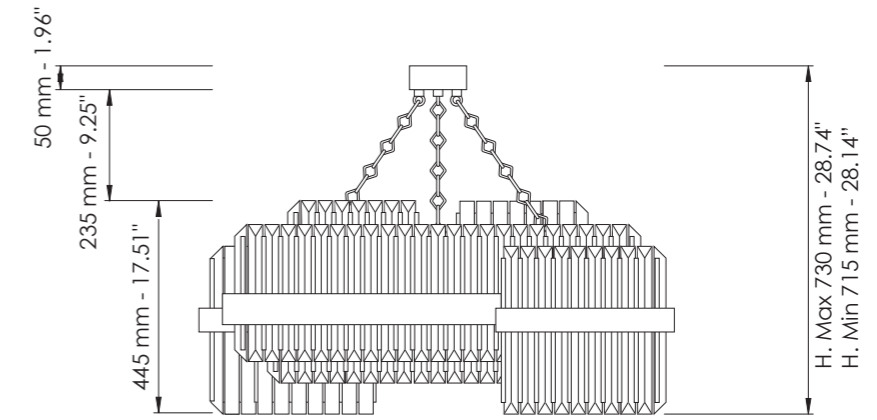

Art. 7150/100