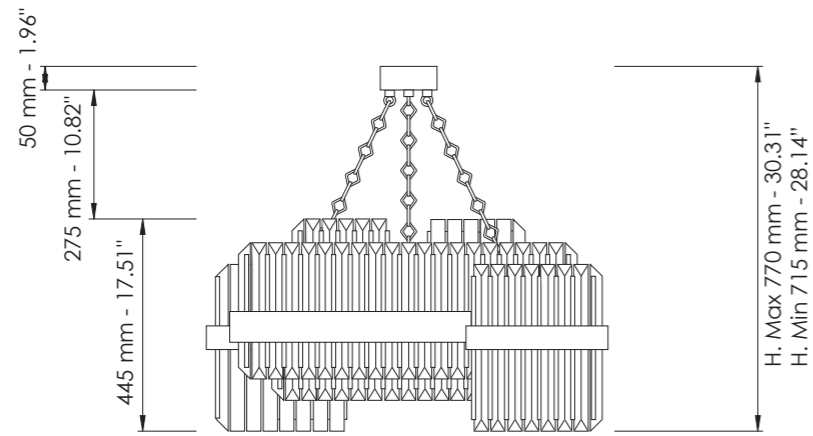

Art. 7150/85