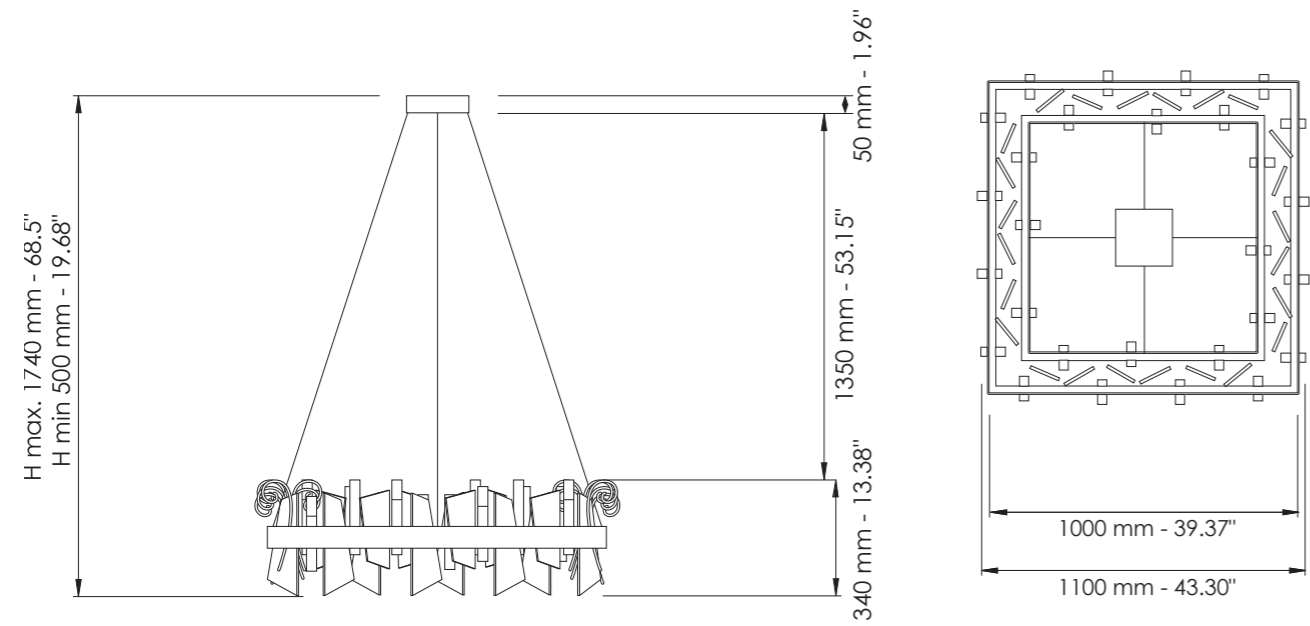

Art. 7300/100