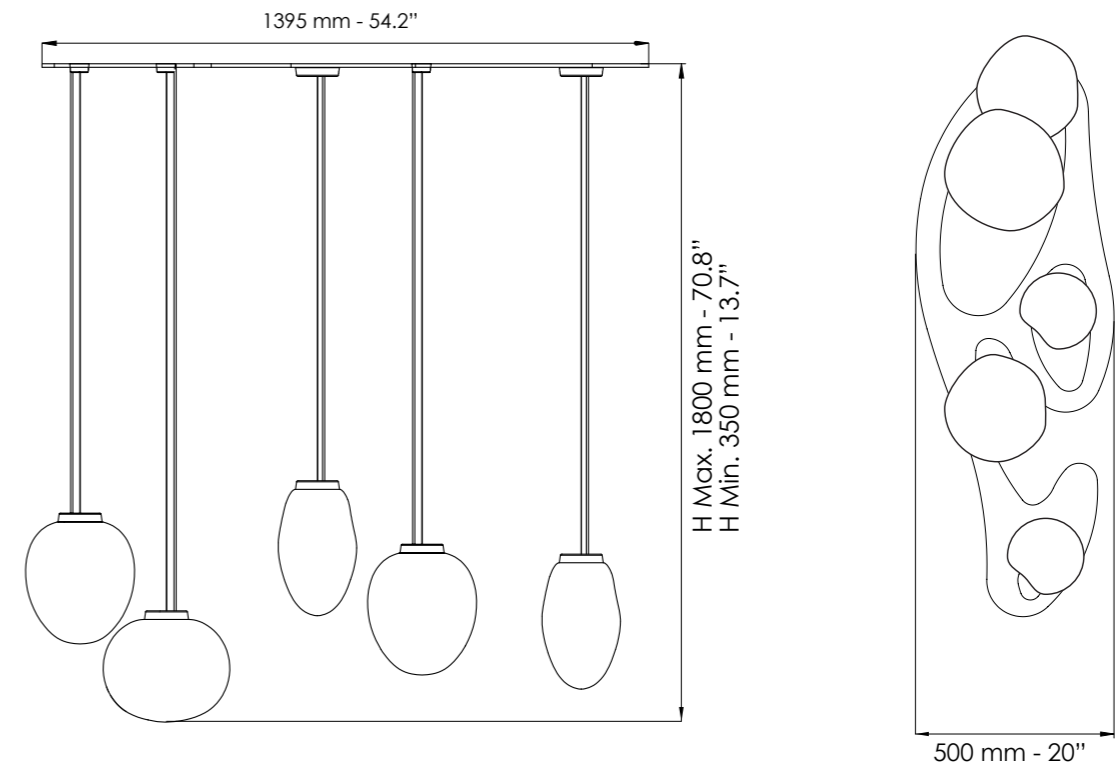

Art. 7805/S