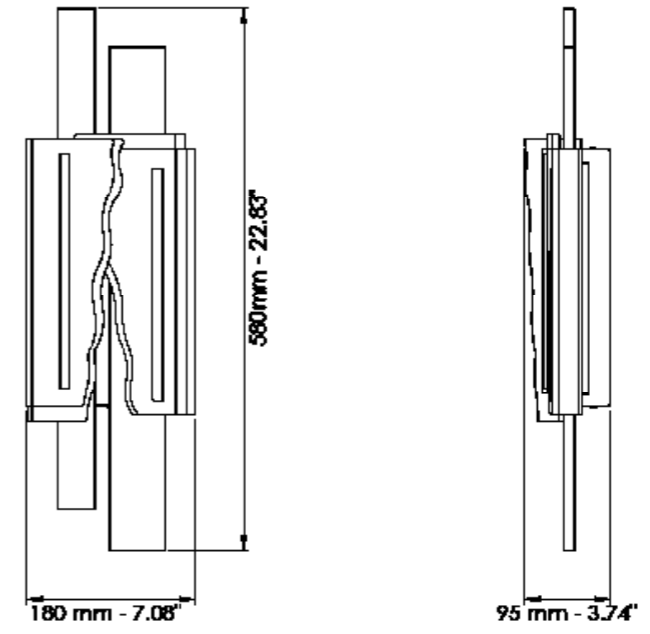

Art. 7900/1