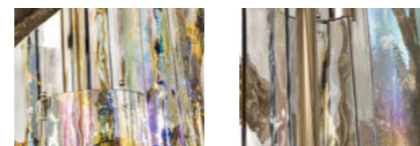

* Altri dettagli a pag. 114 / More details on page 114

Vetro di Murano / Murano glass

Trasparente / Clear

Fumè / Smoked

Finiture disponibili / Available finishes