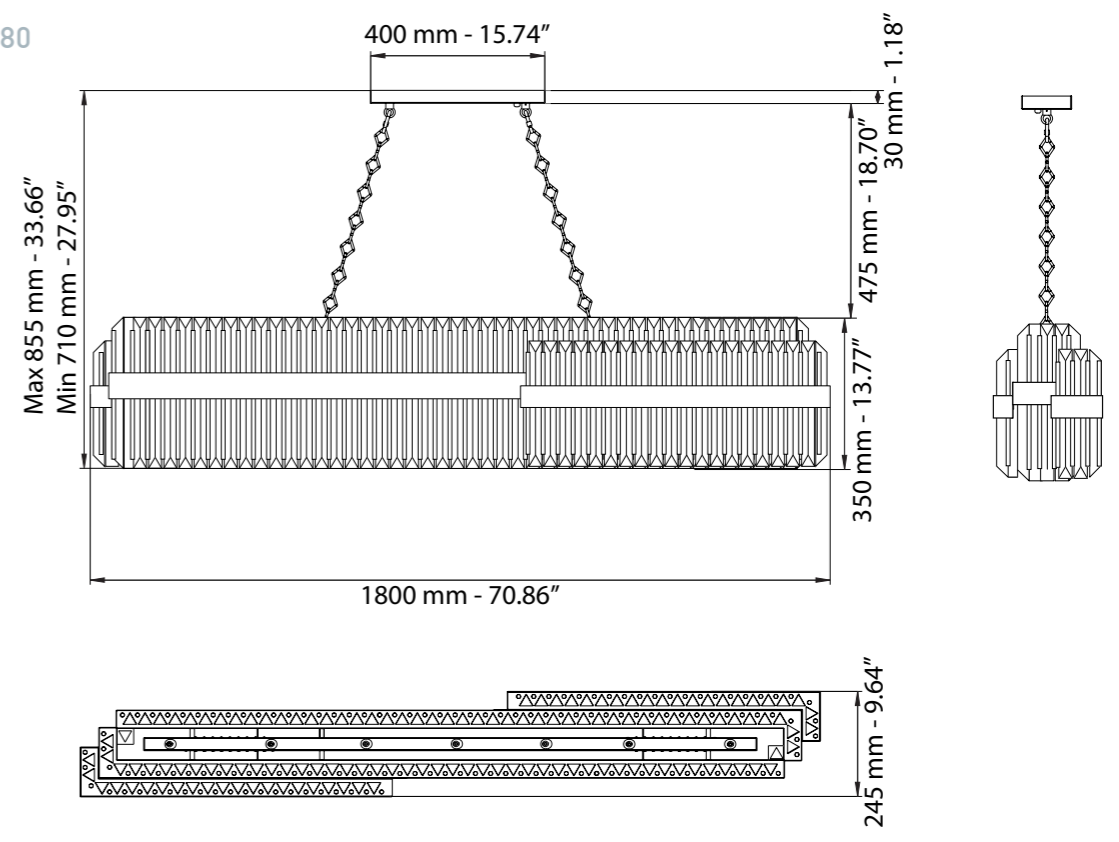

Art. 7100/S1/180