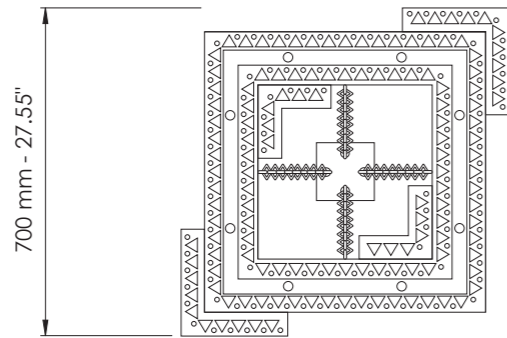

Art. 7150/70