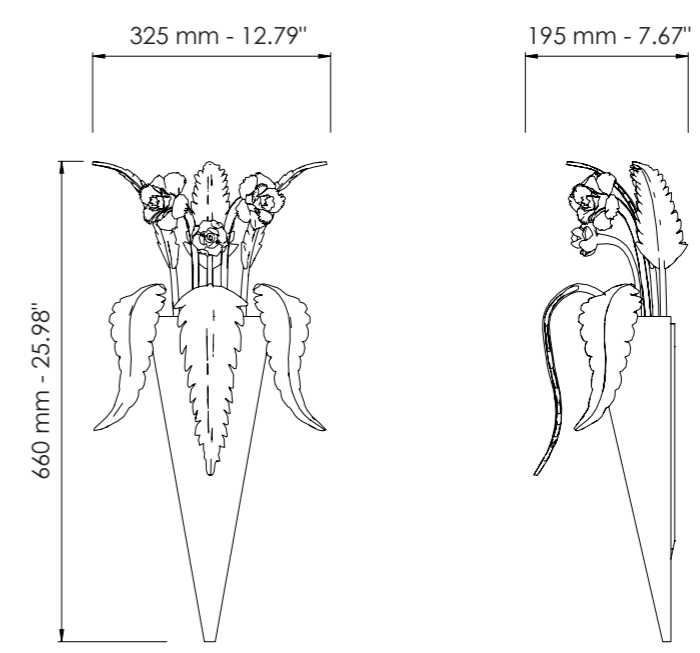

D-BONDE A SPECCHIO
MIRROR D-BONDE

Art. 1320/APP

L cm 32,5 / H cm 66 / Sp 19,5 cm
 W 12.79 in / H 25.98 in / Sp 7.67 in

-  1 x LED - 17,5 Watt - 230 V
1350 lumen - 2700°K
-  2 x Strip LED - 10 Watt - 230 V
1232 lumen - 2700°K

Illusion

BRONZO SHADOW SPAZZOLATO + CHAMPAGNE SPAZZOLATO + RAME SPAZZOLATO /
BRONZE SHADOW BRUSHED + BRUSHED CHAMPAGNE + BRUSHED COPPER

Art. 904

Ø cm 120 / H cm 75
Ø 47.24 in / H 29.52in

 Strip LED - 114,18 Watt - 230 V
10100 lumen - 3000°K