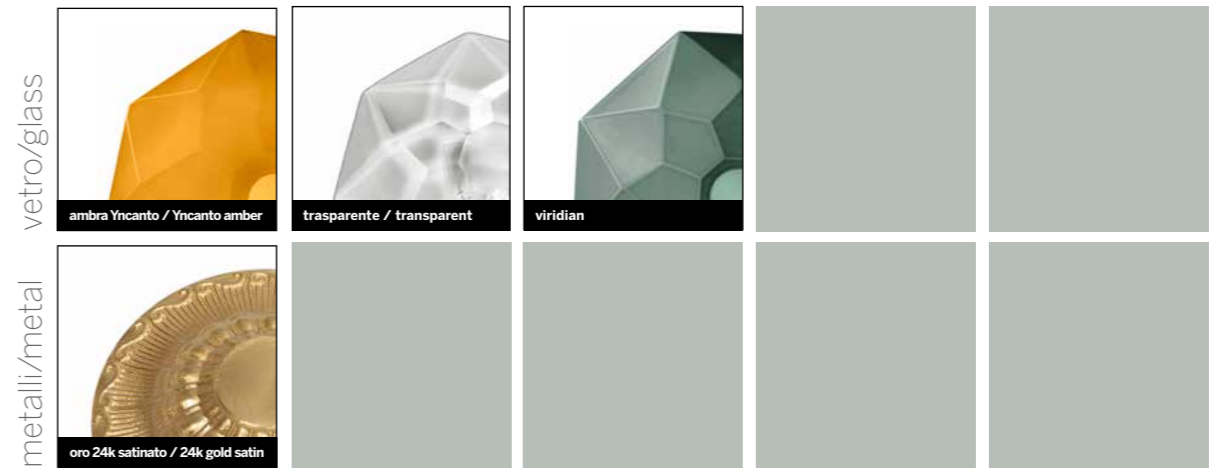

euroluce

Riflessi

Royal

finiture / finishes

Salix

Tyra

Way

finiture / finishes