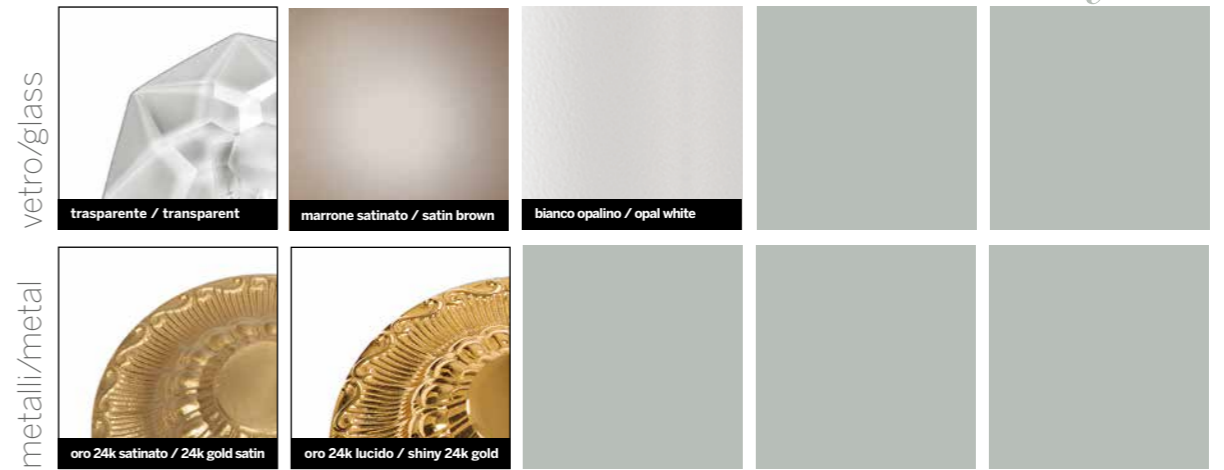

euroluce

Riflessi

Royal

finiture / finishes

Salix

Tyra

Way

finiture / finishes