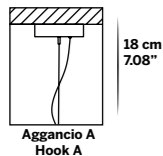

*Do not hesitate to contact us for any request or different version.

Aggancio con tirante (A) - Hook with metal cable (A)

L'altezza dei lampadari è calcolata escludendo l'aggancio. Aggancio con rosone e filo tirante H minima 18 cm - 7.08".
The height of the chandeliers is calculated by excluding the hook. Hook with the ceiling cup and metal cable has the minimum height 18 cm - 7.08".