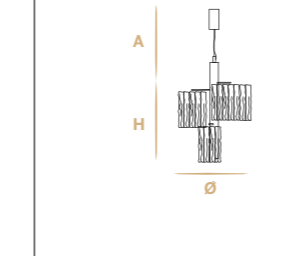

L3
3 E14 x max 28W
Ø 45 cm - 17.72"
H 60 cm - 23.62"