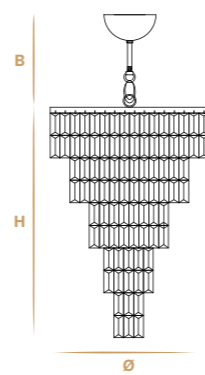

Colors: the Dandy suspension is available in transparent color with fumè or amber details; in teal blue color with fume' detail; in fume' color with teal blue detail. It is possible to request different colors of the pendants and details.

Details: metal structures are produced handmade on our drawing. Rectangular pendants in cut crystal Scholer.
*Don't hesitate to contact us for any request or different version.

Aggancio con tirante (A) - Hook with metal cable (A)

L'altezza dei lampadari è calcolata escludendo l'aggancio. Aggancio con rosone e filo tirante H minima 18 cm - 7.08".
The height of the chandeliers is calculated by excluding the hook. Hook with the ceiling cup and metal cable has the minimum height 18 cm - 7.08".

Aggancio con catena (B) - Hook with chain (B)

L'altezza dei lampadari è calcolata escludendo l'aggancio. Aggancio con rosone e catena H minima 24 cm - 9.44".
The height of the chandeliers is calculated by excluding the hook. Hook with the ceiling cup and chain has the minimum height 24 cm - 9.44".

Aggancio con tiranti per sospensioni (C) - Hook with metal cables for suspension (C)

L'altezza delle sospensioni è calcolata escludendo l'aggancio. Aggancio con rosone e tiranti H minima 24 cm - 9.44".
The height of suspensions is calculated by excluding the hook. Hook with the ceiling cup and metal cables has the minimum height 24 cm - 9.44".

94
31 E14 x max 28W
Ø 94 cm - 37.01"
H 122 cm - 48.03"

82
24 E14 x max 28W
Ø 82 cm - 32.28"
H 107 cm - 42.13"

70
19 E14 x max 28W
Ø 70 cm - 27.56"
H 92 cm - 36.22"

58
13 E14 x max 28W
Ø 58 cm - 22.83"
H 77 cm - 30.31"

46 9 E14 x max 28W Ø 46 cm - 18.11" H 62 cm - 24.41"	34 6 E14 x max 28W Ø 34 cm - 13.39" H 47 cm - 18.50"	22 3 E14 x max 28W Ø 22 cm - 8.66" H 32 cm - 12.60"	10 1 E14 x max 28W Ø 10 cm - 3.94" H 20 cm - 7.87"
PL82 12 E14 x max 28W Ø 82 cm - 32.28" H 40 cm - 15.75"	ELLIPSE 10 E14 x max 28W LxW 97 cm x 37 cm - 38.19" x 14.57" H 35 cm - 13.78"	SPOTLIGHT 1 G9 x max 7W LxW 10 cm - 3.94" H 18 cm - 7.09"	A3 3 G9 x max 7W LxW 21 cm x 12 cm - 8.27" x 4.72" 31.50 H 31.50 cm - 12.40"
LAMP 1 E27 X max 40W Ø 30 cm - 11.81" H 45 cm - 17.72"	PT 1 E27 x max 40W Ø 50 cm - 19.69" H 180 cm - 70.87"