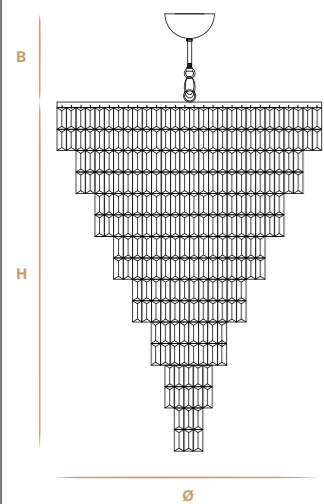

Colors: the Dandy suspension is available in transparent color with fumè or amber details; in teal blue color with fume' detail; in fume' color with teal blue detail. It is possible to request different colors of the pendants and details.

Details: metal structures are produced handmade on our drawing. Rectangular pendants in cut crystal Scholer.
*Don't hesitate to contact us for any request or different version.

Aggancio con tirante (A) - Hook with metal cable (A)

L'altezza dei lampadari è calcolata escludendo l'aggancio. Aggancio con rosone e filo tirante H minima 18 cm - 7.08".
The height of the chandeliers is calculated by excluding the hook. Hook with the ceiling cup and metal cable has the minimum height 18 cm - 7.08".

Aggancio con catena (B) - Hook with chain (B)

L'altezza dei lampadari è calcolata escludendo l'aggancio. Aggancio con rosone e catena H minima 24 cm - 9.44".
The height of the chandeliers is calculated by excluding the hook. Hook with the ceiling cup and chain has the minimum height 24 cm - 9.44".

Aggancio con tiranti per sospensioni (C) - Hook with metal cables for suspension (C)

L'altezza delle sospensioni è calcolata escludendo l'aggancio. Aggancio con rosone e tiranti H minima 24 cm - 9.44".
The height of suspensions is calculated by excluding the hook. Hook with the ceiling cup and metal cables has the minimum height 24 cm - 9.44".

94
31 E14 x max 28W
Ø 94 cm - 37.01"
H 122 cm - 48.03"

82
24 E14 x max 28W
Ø 82 cm - 32.28"
H 107 cm - 42.13"

70
19 E14 x max 28W
Ø 70 cm - 27.56"
H 92 cm - 36.22"

58
13 E14 x max 28W
Ø 58 cm - 22.83"
H 77 cm - 30.31"

46 9 E14 x max 28W Ø 46 cm - 18.11" H 62 cm - 24.41"	34 6 E14 x max 28W Ø 34 cm - 13.39" H 47 cm - 18.50"	22 3 E14 x max 28W Ø 22 cm - 8.66" H 32 cm - 12.60"	10 1 E14 x max 28W Ø 10 cm - 3.94" H 20 cm - 7.87"
PL82 12 E14 x max 28W Ø 82 cm - 32.28" H 40 cm - 15.75"	ELLIPSE 10 E14 x max 28W LxW 97 cm x 37 cm - 38.19" x 14.57" H 35 cm - 13.78"	SPOTLIGHT 1 G9 x max 7W LxW 10 cm - 3.94" H 18 cm - 7.09"	A3 3 G9 x max 7W LxW 21 cm x 12 cm - 8.27" x 4.72" 31.50 H 31.50 cm - 12.40"
LAMP 1 E27 X max 40W Ø 30 cm - 11.81" H 45 cm - 17.72"	PT 1 E27 x max 40W Ø 50 cm - 19.69" H 180 cm - 70.87"