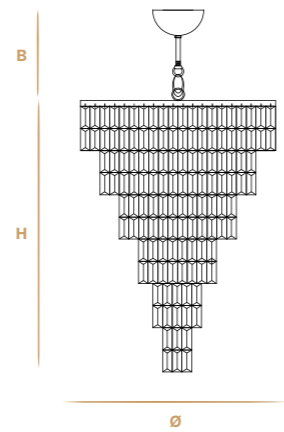

Colors: the Dandy suspension is available in transparent color with fumè or amber details; in teal blue color with fume' detail; in fume' color with teal blue detail. It is possible to request different colors of the pendants and details.

Details: metal structures are produced handmade on our drawing. Rectangular pendants in cut crystal Scholer.
*Don't hesitate to contact us for any request or different version.

Aggancio con tirante (A) - Hook with metal cable (A)

L'altezza dei lampadari è calcolata escludendo l'aggancio. Aggancio con rosone e filo tirante H minima 18 cm - 7.08".
The height of the chandeliers is calculated by excluding the hook. Hook with the ceiling cup and metal cable has the minimum height 18 cm - 7.08".

Aggancio con catena (B) - Hook with chain (B)

L'altezza dei lampadari è calcolata escludendo l'aggancio. Aggancio con rosone e catena H minima 24 cm - 9.44".
The height of the chandeliers is calculated by excluding the hook. Hook with the ceiling cup and chain has the minimum height 24 cm - 9.44".

Aggancio con tiranti per sospensioni (C) - Hook with metal cables for suspension (C)

L'altezza delle sospensioni è calcolata escludendo l'aggancio. Aggancio con rosone e tiranti H minima 24 cm - 9.44".
The height of suspensions is calculated by excluding the hook. Hook with the ceiling cup and metal cables has the minimum height 24 cm - 9.44".

94
31 E14 x max 28W
Ø 94 cm - 37.01"
H 122 cm - 48.03"

82
24 E14 x max 28W
Ø 82 cm - 32.28"
H 107 cm - 42.13"

70
19 E14 x max 28W
Ø 70 cm - 27.56"
H 92 cm - 36.22"

58
13 E14 x max 28W
Ø 58 cm - 22.83"
H 77 cm - 30.31"

46 9 E14 x max 28W Ø 46 cm - 18.11" H 62 cm - 24.41"	34 6 E14 x max 28W Ø 34 cm - 13.39" H 47 cm - 18.50"	22 3 E14 x max 28W Ø 22 cm - 8.66" H 32 cm - 12.60"	10 1 E14 x max 28W Ø 10 cm - 3.94" H 20 cm - 7.87"
PL82 12 E14 x max 28W Ø 82 cm - 32.28" H 40 cm - 15.75"	ELLIPSE 10 E14 x max 28W LxW 97 cm x 37 cm - 38.19" x 14.57" H 35 cm - 13.78"	SPOTLIGHT 1 G9 x max 7W LxW 10 cm - 3.94" H 18 cm - 7.09"	A3 3 G9 x max 7W LxW 21 cm x 12 cm - 8.27" x 4.72" 31.50 H 31.50 cm - 12.40"
LAMP 1 E27 X max 40W Ø 30 cm - 11.81" H 45 cm - 17.72"	PT 1 E27 x max 40W Ø 50 cm - 19.69" H 180 cm - 70.87"