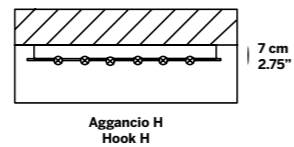

Details: Shapes are produced handmade on our drawing. Riflessi is embellished with Scholer sphere pendants. The tip pendants with a personalized shape are made in Veneto. Riflessi is already available with shapes and sizes as technical drawings. Don't hesitate to contact us for any request or different size. We will create an exclusive project for your spaces and for your needs.
*Do not hesitate to contact us for any request or different version.

Aggancio con scatola in metallo con luci (H)

Hook with metallic box with lights (H)
L'altezza dei lampadari è calcolata escludendo l'aggancio. Aggancio con scatola in metallo a soffitto ancorata con staffa H minima 7 cm - 2.75". Sulla scatola sono posizionate le luci per illuminare la sospensione. The height of the chandeliers is calculated by excluding the hook. Hook with the metal box and the bracket has the minimum height 7 cm - 2.75". On the metal box there are the lights to illuminate the suspension.