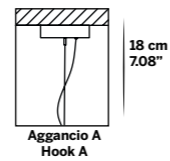

ALICANTE COLOR

Per le finiture guarda la pagina / For the finishes see page: 196

Finitura: RAL 3012 OPACO, RAL 6003, RAL 8238, RAL 8011, RAL 5021.
Altre finiture su richiesta

Finish: RAL 3012 OPAQUE, RAL 6003, RAL 8238, RAL 8011, RAL 5021.
Other finishes on request.

Colori: pastorali, bobecche, fondino in vetro trasparente, sfera e pendente decorati nei colori verde senape, ottanio, tabacco, rosoline, blu notte.
Altri colori su richiesta.

Colors: french curl, bobecche, pendant, sphere and crystal cup decorated in mustard green, teal blue, tobacco, Rosaline, midnight blu.
Other colors on request.

Per qualsiasi richiesta o differente versione non esitate a contattarci.

Don't hesitate to contact us for any request or different version.

Aggancio con tirante (A) - Hook with metal cable (A)

L'altezza dei lampadari è calcolata escludendo l'aggancio. Aggancio con rosone e filo tirante H minima 18 cm - 7.08".
The height of the chandeliers is calculated by excluding the hook. Hook with the ceiling cup and metal cable has the minimum height 18 cm - 7.08".

Aggancio con catena (B) - Hook with chain (B)

L'altezza dei lampadari è calcolata escludendo l'aggancio. Aggancio con rosone e catena H minima 24 cm - 9.44".
The height of the chandeliers is calculated by excluding the hook. Hook with the ceiling cup and chain has the minimum height 24 cm - 9.44".

L12+12+6
☀ 30 E14 x max 28W
Ø 120 cm - 47.24"
H 136 cm - 53.54"

L16+8
☀ 24 E14 x max 28W
Ø 100 cm - 39.37"
H 79 cm - 31.10"

L12+6
☀ 18 E14 x max 28W
Ø 95 cm - 37.40"
H 75 cm - 29.53"

L8+4
☀ 12 E14 x max 28W
Ø 95 cm - 37.40"
H 75 cm - 29.53"