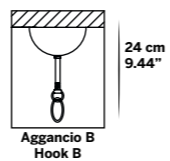

Details: metal structures are produced handmade on our drawing. The lampshades mod. 7096 cylinder are in different diameters and heights. They are produced handmade.
*Do not hesitate to contact us for any request or different version.

Aggancio con tirante (A) - Hook with metal cable (A)

L'altezza dei lampadari è calcolata escludendo l'aggancio. Aggancio con rosone e filo tirante H minima 18 cm - 7.08".
The height of the chandeliers is calculated by excluding the hook. Hook with the ceiling cup and metal cable has the minimum height 18 cm - 7.08".

Aggancio con catena (B) - Hook with chain (B)

L'altezza dei lampadari è calcolata escludendo l'aggancio. Aggancio con rosone e catena H minima 24 cm - 9.44".
The height of the chandeliers is calculated by excluding the hook. Hook with the ceiling cup and chain has the minimum height 24 cm - 9.44".