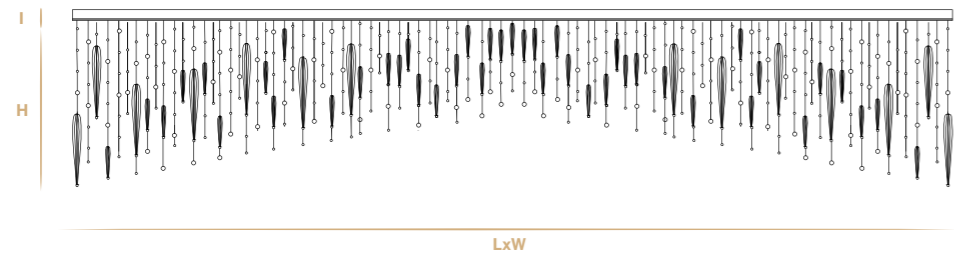

Details: Shapes are produced handmade on our drawing. Riflessi is embellished with Scholer sphere pendants. The tip pendants with a personalized shape are made in Veneto. Riflessi is already available with shapes and sizes as technical drawings. Don't hesitate to contact us for any request or different size. We will create an exclusive project for your spaces and for your needs.
*Do not hesitate to contact us for any request or different version.

Aggancio con scatola in metallo con luci (H)

Hook with metallic box with lights (H)
L'altezza dei lampadari è calcolata escludendo l'aggancio. Aggancio con scatola in metallo a soffitto ancorata con staffa H minima 7 cm - 2.75". Sulla scatola sono posizionate le luci per illuminare la sospensione. The height of the chandeliers is calculated by excluding the hook. Hook with the metal box and the bracket has the minimum height 7 cm - 2.75". On the metal box there are the lights to illuminate the suspension.

Aggancio con scatola in legno con luci (I)

Hook with wooden box with lights (I)
L'altezza dei lampadari è calcolata escludendo l'aggancio. Aggancio con scatola in legno a soffitto H minima 15 cm - 5.90". Sulla scatola sono posizionate le luci per illuminare la sospensione. The height of the chandeliers is calculated by excluding the hook. Hook with the wooden box has the minimum height 15 cm - 5.90". On the wooden box there are the lights to illuminate the suspension.

LINEAR PROJECT
63 spot led - 150W - 12 Vdc 4500°K - 10710 lm
LxW 390 cm x 80 cm - 153.54" x 31.50"
H 74 cm - 29.13"

60
7 spot led - 17W - 12 Vdc 4500°K
1190 lm
Ø 60 cm - 23.62"
H 68 cm - 26.77"