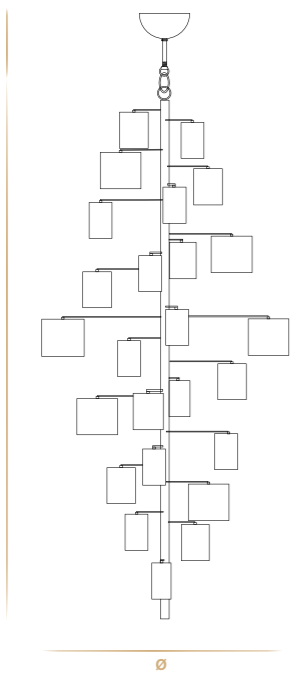

Finish: satin gold. Other finishes on request.

Colori: Koel è proposta con paralume mod. 7096 cilindro con tessuto chinette marrone. Altri colori su richiesta.

Colors: the Koel collection is available with lampshade mod. 7096 cylinder with brown chinette fabric. Other lampshades on request.

Particolari: strutture realizzate artigianalmente su nostro disegno. I paralumi modello 7096 cilindro sono di differenti diametri e altezze e sono realizzati artigianalmente.
*Per qualsiasi richiesta o differente versione non esitate a contattarci.

Details: metal structures are produced handmade on our drawing. The lampshades mod. 7096 cylinder are in different diameters and heights. They are produced handmade.
*Do not hesitate to contact us for any request or different version.

Aggancio con tirante (A) - Hook with metal cable (A)

L'altezza dei lampadari è calcolata escludendo l'aggancio. Aggancio con rosone e filo tirante H minima 18 cm - 7.08".
The height of the chandeliers is calculated by excluding the hook. Hook with the ceiling cup and metal cable has the minimum height 18 cm - 7.08".

Aggancio con catena (B) - Hook with chain (B)

L'altezza dei lampadari è calcolata escludendo l'aggancio. Aggancio con rosone e catena H minima 24 cm - 9.44".
The height of the chandeliers is calculated by excluding the hook. Hook with the ceiling cup and chain has the minimum height 24 cm - 9.44".

ELLIPSE L12
12 E14 x max 28W
LxW 120 cm x 75 cm - 47.24" x 29.53"
H 78 cm - 30.71"

L9
9 E14 x max 28W
Ø 70 cm - 27.56"
H 74 cm - 29.13"

L3
3 E14 x max 28W
Ø 45 cm - 17.72"
H 60 cm - 23.62"

L39
39 E14 x max 28W
Ø 120 cm - 47.24"
H 250 cm - 98.43"

A1
1 E14 x max 28W
LxW 14 cm x 18 cm - 5.51" x 7.09"
H 20 cm - 7.87"

A2
2 E14 x max 28W
LxW 28 cm x 26 cm - 11.02" x 10.24"
H 30 cm - 11.81"

SPOTLIGHT
1 G9 x max 7W
Ø 10 cm - 3.94"
H 15 cm - 5.91"

	S1 BIG 1 E14 x max 28W Ø 18 cm - 7.09" H 27 cm - 10.63"	S1 MEDIUM 1 E14 x max 28W Ø 14 cm - 5.51" H 24 cm - 9.45"	S1 SMALL 1 E14 x max 28W Ø 10 cm - 3.94" H 24 cm - 9.45"
PT9 9 E14 x max 28W Ø 55 cm - 21.65" H 170 cm - 66.93"