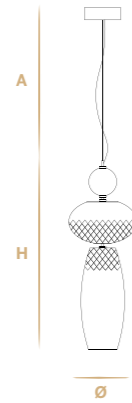

Colors: rosaline version: borosilicate spheres in mirrored brown color, blown glass elliptical spheres in rosaline color, blown glass vase in rosaline color. **Satin version:** borosilicate spheres in mirrored gold color, blown glass elliptical spheres in satin transparent color, blown glass vase in brown shaded tobacco color.

Fumè brown version: borosilicate spheres in mirrored brown color, blown glass elliptical spheres in brown shaded tobacco color, blown glass vase in shaded fumè color.

Particolari: sfere in borosilicato decorate con effetto specchiato metallizzato. Le sfere basse e il vaso finale sono realizzate in vetro soffiato con effetto diamante made in Toscana.

Details: borosilicate spheres decorated with metallic mirrored effect. The elliptical spheres and the vase are made in blown glass with diamond effect made in Tuscany.

*Per qualsiasi richiesta o differente versione non esitate a contattarci.

*Do not hesitate to contact us for any request or different version.

Aggancio con tirante (A) - Hook with metal cable (A)

L'altezza dei lampadari è calcolata escludendo l'aggancio. Aggancio con rosone e filo tirante H minima 18 cm - 7.08".
The height of the chandeliers is calculated by excluding the hook. Hook with the ceiling cup and metal cable has the minimum height 18 cm - 7.08".

BIG
4 G9 led x max 7W + 1 E27 led
x max 40W
Ø 29 cm - 11.42"
H 93 cm - 36.61"

SMALL
2 G9 led x max 7W + 1 E27 led
x max 40W
Ø 29 cm - 11.42"
H 69 cm - 27.17"