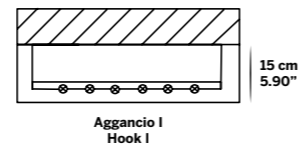

Details: Shapes are produced handmade on our drawing. Riflessi is embellished with Scholer sphere pendants. The tip pendants with a personalized shape are made in Veneto. Riflessi is already available with shapes and sizes as technical drawings. Don't hesitate to contact us for any request or different size. We will create an exclusive project for your spaces and for your needs.
*Do not hesitate to contact us for any request or different version.

Aggancio con scatola in metallo con luci (H)

Hook with metallic box with lights (H)
L'altezza dei lampadari è calcolata escludendo l'aggancio. Aggancio con scatola in metallo a soffitto ancorata con staffa H minima 7 cm - 2.75". Sulla scatola sono posizionate le luci per illuminare la sospensione. The height of the chandeliers is calculated by excluding the hook. Hook with the metal box and the bracket has the minimum height 7 cm - 2.75". On the metal box there are the lights to illuminate the suspension.