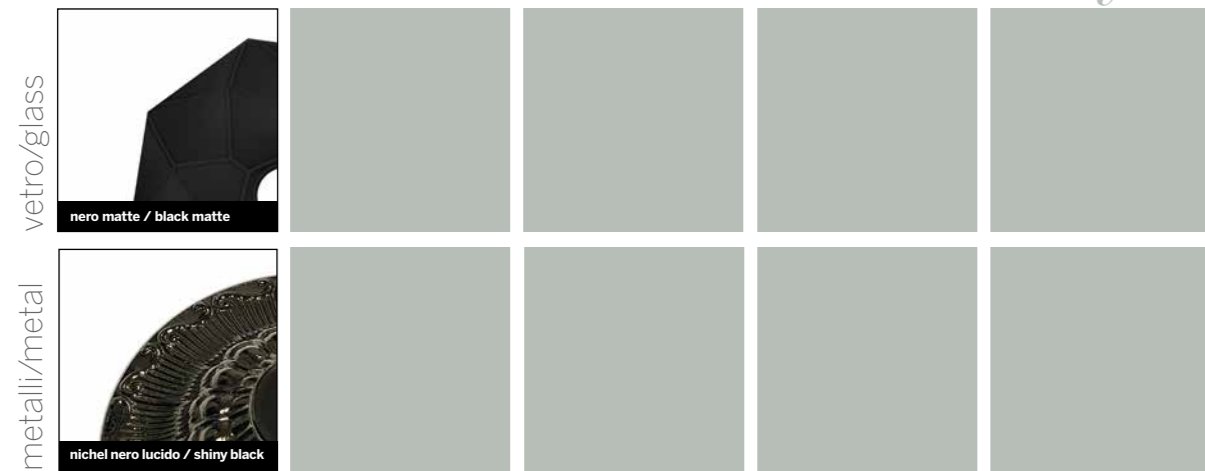

euroluce

Riflessi

Royal

finiture / finishes

Salix

Tyra

Way

finiture / finishes