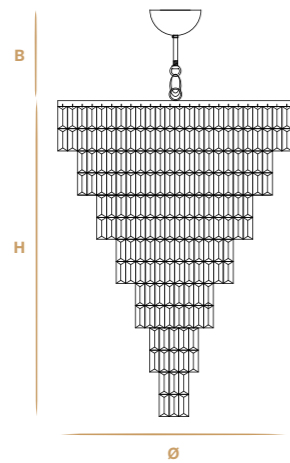

Colors: the Dandy suspension is available in transparent color with fumè or amber details; in teal blue color with fume' detail; in fume' color with teal blue detail. It is possible to request different colors of the pendants and details.

Details: metal structures are produced handmade on our drawing. Rectangular pendants in cut crystal Scholer.
*Don't hesitate to contact us for any request or different version.

Aggancio con tirante (A) - Hook with metal cable (A)

L'altezza dei lampadari è calcolata escludendo l'aggancio. Aggancio con rosone e filo tirante H minima 18 cm - 7.08".
The height of the chandeliers is calculated by excluding the hook. Hook with the ceiling cup and metal cable has the minimum height 18 cm - 7.08".

Aggancio con catena (B) - Hook with chain (B)

L'altezza dei lampadari è calcolata escludendo l'aggancio. Aggancio con rosone e catena H minima 24 cm - 9.44".
The height of the chandeliers is calculated by excluding the hook. Hook with the ceiling cup and chain has the minimum height 24 cm - 9.44".

Aggancio con tiranti per sospensioni (C) - Hook with metal cables for suspension (C)

L'altezza delle sospensioni è calcolata escludendo l'aggancio. Aggancio con rosone e tiranti H minima 24 cm - 9.44".
The height of suspensions is calculated by excluding the hook. Hook with the ceiling cup and metal cables has the minimum height 24 cm - 9.44".

94
31 E14 x max 28W
Ø 94 cm - 37.01"
H 122 cm - 48.03"

82
24 E14 x max 28W
Ø 82 cm - 32.28"
H 107 cm - 42.13"

70
19 E14 x max 28W
Ø 70 cm - 27.56"
H 92 cm - 36.22"

58
13 E14 x max 28W
Ø 58 cm - 22.83"
H 77 cm - 30.31"

46 9 E14 x max 28W Ø 46 cm - 18.11" H 62 cm - 24.41"	34 6 E14 x max 28W Ø 34 cm - 13.39" H 47 cm - 18.50"	22 3 E14 x max 28W Ø 22 cm - 8.66" H 32 cm - 12.60"	10 1 E14 x max 28W Ø 10 cm - 3.94" H 20 cm - 7.87"
PL82 12 E14 x max 28W Ø 82 cm - 32.28" H 40 cm - 15.75"	ELLIPSE 10 E14 x max 28W LxW 97 cm x 37 cm - 38.19" x 14.57" H 35 cm - 13.78"	SPOTLIGHT 1 G9 x max 7W LxW 10 cm - 3.94" H 18 cm - 7.09"	A3 3 G9 x max 7W LxW 21 cm x 12 cm - 8.27" x 4.72" 31.50 H 31.50 cm - 12.40"
LAMP 1 E27 X max 40W Ø 30 cm - 11.81" H 45 cm - 17.72"	PT 1 E27 x max 40W Ø 50 cm - 19.69" H 180 cm - 70.87"