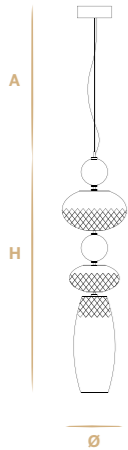

Colors: rosaline version: borosilicate spheres in mirrored brown color, blown glass elliptical spheres in rosaline color, blown glass vase in rosaline color. **Satin version:** borosilicate spheres in mirrored gold color, blown glass elliptical spheres in satin transparent color, blown glass vase in brown shaded tobacco color.

Fumè brown version: borosilicate spheres in mirrored brown color, blown glass elliptical spheres in brown shaded tobacco color, blown glass vase in shaded fumè color.

Particolari: sfere in borosilicato decorate con effetto specchiato metallizzato. Le sfere basse e il vaso finale sono realizzate in vetro soffiato con effetto diamante made in Toscana.

Details: borosilicate spheres decorated with metallic mirrored effect. The elliptical spheres and the vase are made in blown glass with diamond effect made in Tuscany.

*Per qualsiasi richiesta o differente versione non esitate a contattarci.

*Do not hesitate to contact us for any request or different version.

Aggancio con tirante (A) - Hook with metal cable (A)

L'altezza dei lampadari è calcolata escludendo l'aggancio. Aggancio con rosone e filo tirante H minima 18 cm - 7.08".
The height of the chandeliers is calculated by excluding the hook. Hook with the ceiling cup and metal cable has the minimum height 18 cm - 7.08".

BIG
4 G9 led x max 7W + 1 E27 led
x max 40W
Ø 29 cm - 11.42"
H 93 cm - 36.61"

SMALL
2 G9 led x max 7W + 1 E27 led
x max 40W
Ø 29 cm - 11.42"
H 69 cm - 27.17"