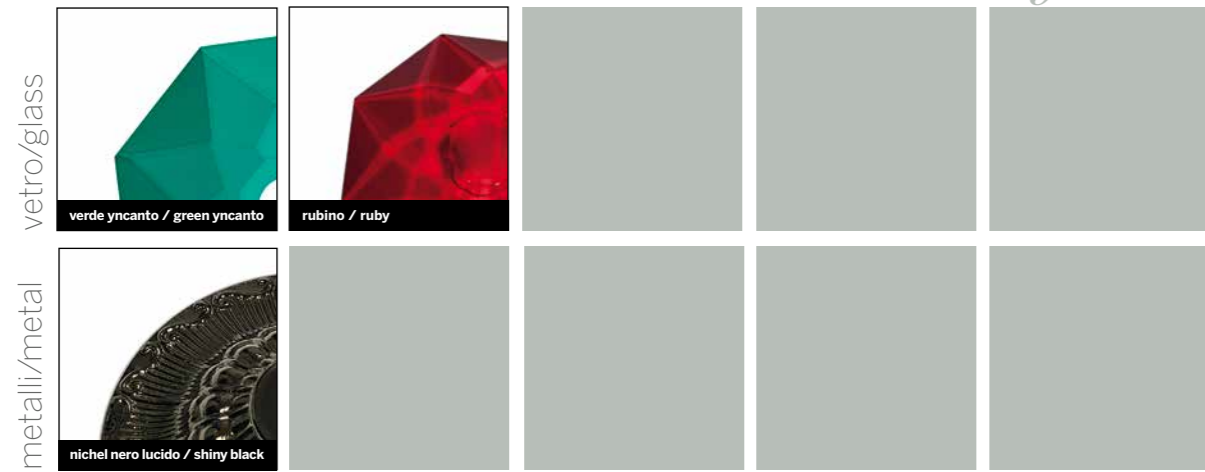

euroluce

Riflessi

Royal

finiture / finishes

Salix

Tyra

Way

finiture / finishes