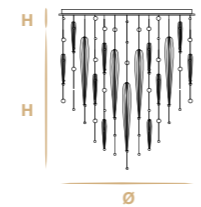

Aggancio con scatola in legno con luci (I)

Hook with wooden box with lights (I)
L'altezza dei lampadari è calcolata escludendo l'aggancio. Aggancio con scatola in legno a soffitto H minima 15 cm - 5.90". Sulla scatola sono posizionate le luci per illuminare la sospensione. The height of the chandeliers is calculated by excluding the hook. Hook with the wooden box has the minimum height 15 cm - 5.90". On the wooden box there are the lights to illuminate the suspension.