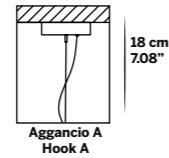

*Do not hesitate to contact us for any request or different version.

Aggancio con tirante (A) - Hook with metal cable (A)

L'altezza dei lampadari è calcolata escludendo l'aggancio. Aggancio con rosone e filo tirante H minima 18 cm - 7.08".
The height of the chandeliers is calculated by excluding the hook. Hook with the ceiling cup and metal cable has the minimum height 18 cm - 7.08".