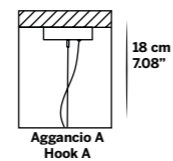

Details: metal structures are produced handmade on our drawing.

Listelli pendenti in vetro martellato made in Veneto

Rectangular pendants in hammered glass made in Venice.

*Per qualsiasi richiesta o differente versione non esitate a contattarci.

*Do not hesitate to contact us for any request or different version.

Aggancio con tirante (A) - Hook with metal cable (A)

L'altezza dei lampadari è calcolata escludendo l'aggancio. Aggancio con rosone e filo tirante H minima 18 cm - 7.08".
The height of the chandeliers is calculated by excluding the hook. Hook with the ceiling cup and metal cable has the minimum height 18 cm - 7.08".

Aggancio con catena (B) - Hook with chain (B)

L'altezza dei lampadari è calcolata escludendo l'aggancio. Aggancio con rosone e catena H minima 24 cm - 9.44".
The height of the chandeliers is calculated by excluding the hook. Hook with the ceiling cup and chain has the minimum height 24 cm - 9.44".