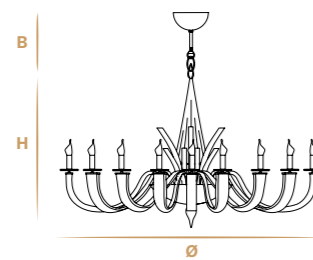

L10
10 E14 x max 28W
Ø 105 cm - 41.34"
H 67 cm - 26.38"