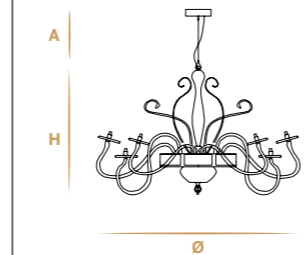

L6 small
6 G9 x max 28W
Ø 63 cm - 24.80"
H 56 cm - 22.05"