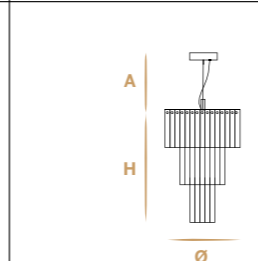

Aggancio A
Hook A

Aggancio B
Hook B

Aggancio con catena (B) - Hook with chain (B)

L'altezza dei lampadari è calcolata escludendo l'aggancio. Aggancio con rosone e catena H minima 24 cm - 9.44".
The height of the chandeliers is calculated by excluding the hook. Hook with the ceiling cup and chain has the minimum height 24 cm - 9.44".

Aggancio C
Hook C

Aggancio con tiranti per sospensioni (C) - Hook with metal cables for suspension (C)

L'altezza delle sospensioni è calcolata escludendo l'aggancio. Aggancio con rosone e tiranti H minima 24 cm - 9.44".
The height of suspensions is calculated by excluding the hook. Hook with the ceiling cup and metal cables has the minimum height 24 cm - 9.44".

94
31 E14 led x max 6W
Ø 94 cm - 37.01"
H 116 cm - 45.67"

82
24 E14 led x max 6W
Ø 82 cm - 32.28"
H 102 cm - 40.16"

70
19 E14 led x max 6W
Ø 70 cm - 27.56"
H 88 cm - 34.65"

58
13 E14 led x max 6W
Ø 58 cm - 22.83"
H 74 cm - 29.13"

46
9 E14 led x max 6W
Ø 46 cm - 18.11"
H 60 cm - 23.62"

34
6 E14 led x max 6W
Ø 34 cm - 13.39"
H 50 cm - 16.69"

PROJECT 90
40 E14 led x max 6W + 4 G9 led x max 7W
Ø 90 cm - 35.43"
H 195 cm - 76.77"

22 3 E14 led x max 6W Ø 22 cm - 8.66" H 32 cm - 12.60"	10 1 E14 led x max 6W Ø 10 cm - 3.94" H 20 cm - 7.87"	Cascade ellipse 122 14 E14 led x max 6W LxW 122 cm x 64 cm - 48.03" x 25.20" H 46 cm - 18.11"	Cascade ellipse 90 10 E14 led x max 6W LxW 90 cm x 47 cm - 35.43" x 18.50" H 46 cm - 18.11"
Cascade ellipse flat 91 6 E14 led x max 6W LxW 91 cm x 34 cm - 35.83" x 13.39" H 25 cm - 9.84"	PL 82 12 E14 led x max 6W Ø 82 cm - 32.28" H 46 cm - 18.11"	PROJECT A10 10 E14 led x max 6W LxW 49 cm x 26 cm - 19.29" x 10.24" H 110 cm - 43.31"	A3 3 G9 led x max 6W LxW 22 cm x 13 cm - 8.66" x 5.12" H 33 cm - 12.99"