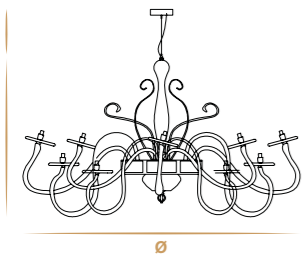

✦ Per qualsiasi richiesta o differente versione non esitate a contattarci.
✦ Per finiture vetri, finiture metalli e colore cristalli vedere da pag. 458 a 467.

Finish: black nickel. Other finishes on request.

Colors: Yncanto Amber – Yncanto Green – Yncanto Fumé.
Other colors on request.

Details: small cup and central part made in Tuscany. Arms, crystal curls and plates of personalized shape made in Veneto, designed by Euroluce Light of Italy & "Studio In Project". Box in faceted metal. Shade 7075 cilindro pvc shiny chrome inside, transparent PVC fumé external – black velvet trimmings. Other lampshades on request.

✦ For any request or different version please contact us.
✦ For glass finishes, metal finishes and crystals color see from pag. 458 to 467.

Aggancio con tirante (A) - Hook with metal cable (A)

L'altezza dei lampadari è calcolata escludendo l'aggancio. Aggancio con rosone e filo tirante H minima 18 cm - 7.08".
The height of the chandeliers is calculated by excluding the hook. Hook with the ceiling cup and cable has the minimum height 18 cm - 7.08".

Aggancio con catena (B) - Hook with chain (B)

L'altezza dei lampadari è calcolata escludendo l'aggancio. Aggancio con rosone e catena H minima 24 cm - 9.44".
The height of the chandeliers is calculated by excluding the hook. Hook with the ceiling cup and chain has the minimum height 24 cm - 9.44".

L8+8
16 G9 x max 28W
Ø 125 cm - 49.21"
H 68 cm - 26.77"