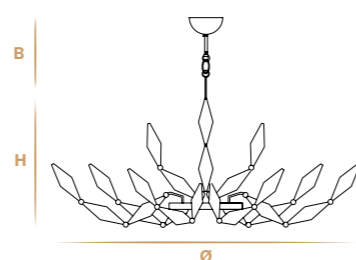

L6+3
9 G9 led x max 7W
Ø Da 47 cm a 142 cm - From 18.50" to 55.91"
H Da 78 cm a 128 cm - From 30.71" to 50.39"

L8 8 G9 led x max 7W Ø Da 47 cm a 142 cm - From 18.50" to 55.91" H Da 78 cm a 128 cm - From 30.71" to 50.39"		PL8 8 G9 led x max 7W Ø Da 72 cm a 142 cm - From 28.35" to 55.91" H 16 cm - 6.30"	
A1 1 G9 led x max 7W LxW 24 cm x 13 cm - 9.45" x 5.12" H 56 cm - 22.04"	LG1 1 G9 led x max 7W Ø 24 cm - 9.45" H 44 cm - 17.32"		
		PT1 1 G9 led x max 7W Ø 35 - 13.78" H 162 cm - 63.78"