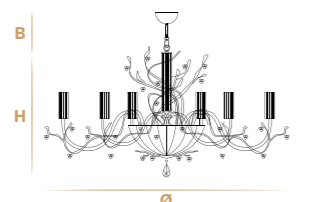

L8
8 G9 led x max 7W or E14 x max 28W
Ø 96 cm - 37.80"
H 65 cm - 25.59"