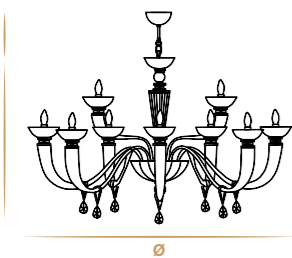

Details: Glass made in Veneto. Cups with bols effect or ribbed effect made in Tuscany. Covered components crafted by hand in Nubuck. Pendants with bracelet Nubuck handcrafted, enriched with Swarovski pendant. Shade 70/88 moka mod. cylinder with monaco / pvc fabric. Shade 40/55 moka mod. ventola with monaco / pvc fabric. Other lampshades on request.

✦ For any request or different version please contact us.
✦ For glass finishes, metal finishes and crystals color see from pag. 458 to 467.

Aggancio con tirante (A) - Hook with metal cable (A)

L'altezza dei lampadari è calcolata escludendo l'aggancio. Aggancio con rosone e filo tirante H minima 18 cm - 7.08".
The height of the chandeliers is calculated by excluding the hook. Hook with the ceiling cup and cable has the minimum height 18 cm - 7.08".

Aggancio con catena (B) - Hook with chain (B)

L'altezza dei lampadari è calcolata escludendo l'aggancio. Aggancio con rosone e catena H minima 24 cm - 9.44".
The height of the chandeliers is calculated by excluding the hook. Hook with the ceiling cup and chain has the minimum height 24 cm - 9.44".

L8+4
12 E14 x max 28W
Ø 106 cm - 41.73"
H 65 cm - 25.59"