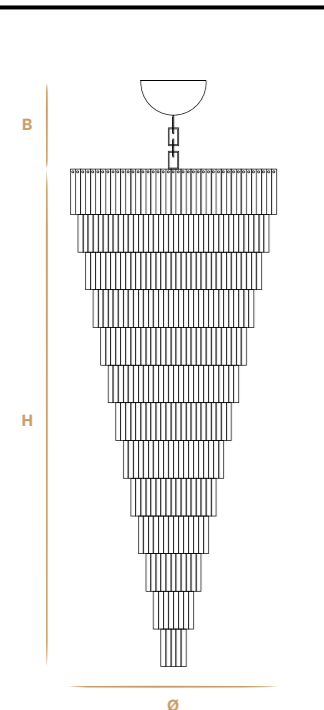

90
 12 spot led 2.38W + 24 spot led 0.5W
 Ø 90 cm - 35.43"
 H 250 cm - 98.43"

60
 6 spot led x 2.38W
 Ø 60 cm - 23.62"
 H 150 cm - 59.06"

A1
 1 spot led x 4.5W
 LxW 25 cm x 13 cm - 9.84" x 5.12"
 H 60 cm - 23.62"

			
<p>48 ✦ 9 E14 led x max 6W Ø 48 cm - 18.90" H 62 cm - 24.41"</p>	<p>36 ✦ 6 E14 led x max 6W Ø 36 cm - 14.17" H 48 cm - 18.90"</p>	<p>95x42 ✦ 12 E14 led x max 6W LxW 95 cm x 42 cm - 37.40" x 16.54" H 46 cm - 18.11"</p>	<p>46x46 ✦ 10 E14 led x max 6W LxW 46 cm x 46 cm - 18.11" x 18.11" H 46 cm - 18.11"</p>
			
<p>PL 46x46 ✦ 10 E14 led x max 6W LxW 46 cm x 46 cm - 18.11" x 18.11" H 50 cm - 19.69"</p>	<p>PROJECT A11 ✦ 11 E14 x max 6W LxW 70 cm x 30 cm - 27.56" x 11.81" H 110 cm - 43.31"</p>	<p>PROJECT A9 ✦ 9 E14 x max 6W LxW 60 cm x 26 cm - 23.62" x 10.24" H 95 cm - 37.40"</p>	<p>PROJECT A7 ✦ 7 E14 x max 6W LxW 51 cm x 22 cm - 20.08" x 8.66" H 80 cm - 31.50"</p>
			
<p>PROJECT A5 ✦ 5 E14 x max 6W LxW 41 cm x 19 cm - 16.14" x 7.48" H 65 cm - 25.59"</p>	<p>A3 ✦ 3 E14 x max 6W LxW 32 cm x 16 cm - 12.60" x 6.30" H 50 cm - 19.69"</p>		

Aggancio A
Hook A

Aggancio B
Hook B

Aggancio con catena (B) - Hook with chain (B)

L'altezza dei lampadari è calcolata escludendo l'aggancio. Aggancio con rosone e catena H minima 24 cm - 9.44".
The height of the chandeliers is calculated by excluding the hook. Hook with the ceiling cup and chain has the minimum height 24 cm - 9.44".

94
31 E14 led x max 6W
Ø 94 cm - 37.01"
H 116 cm - 45.67"

82
24 E14 led x max 6W
Ø 82 cm - 32.28"
H 102 cm - 40.16"

70
19 E14 led x max 6W
Ø 70 cm - 27.56"
H 88 cm - 34.65"

58
13 E14 led x max 6W
Ø 58 cm - 22.83"
H 74 cm - 29.13"