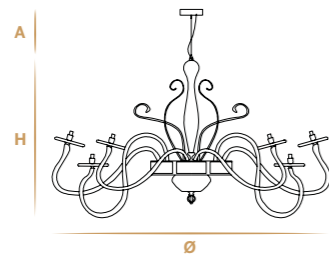

L6+6
12 G9 x max 28W
Ø 125 cm - 49.21"
H 68 cm - 26.77"