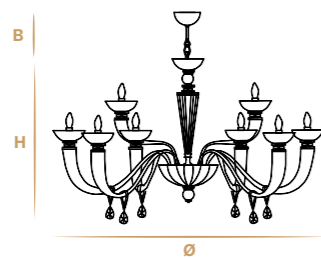

L6+3
9 E14 x max 28W
Ø 106 cm - 41.73"
H 65 cm - 25.59"