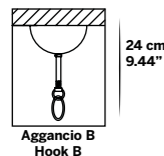

✦ For any request or different version please contact us.
✦ For glass finishes, metal finishes and crystals color see from pag. 458 to 467.

Aggancio con catena (B) - Hook with chain (B)

L'altezza dei lampadari è calcolata escludendo l'aggancio. Aggancio con rosone e catena
H minima 24 cm - 9.44"
The height of the chandeliers is calculated by excluding the hook. Hook with the ceiling cup and chain has the minimum height 24 cm - 9.44"