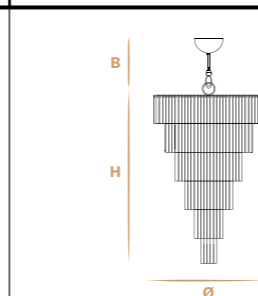

✦ For any request or different version please contact us.
✦ For glass finishes, metal finishes and crystals color see from pag. 458 to 467.

Aggancio con catena (B) - Hook with chain (B)

L'altezza dei lampadari è calcolata escludendo l'aggancio. Aggancio con rosone e catena H minima 24 cm - 9.44".
The height of the chandeliers is calculated by excluding the hook. Hook with the ceiling cup and chain has the minimum height 24 cm - 9.44".

Aggancio A
Hook A

Aggancio B
Hook B

Aggancio con catena (B) - Hook with chain (B)

L'altezza dei lampadari è calcolata escludendo l'aggancio. Aggancio con rosone e catena H minima 24 cm - 9.44".
The height of the chandeliers is calculated by excluding the hook. Hook with the ceiling cup and chain has the minimum height 24 cm - 9.44".

Aggancio C
Hook C

Aggancio con tiranti per sospensioni (C) - Hook with metal cables for suspension (C)

L'altezza delle sospensioni è calcolata escludendo l'aggancio. Aggancio con rosone e tiranti H minima 24 cm - 9.44".
The height of suspensions is calculated by excluding the hook. Hook with the ceiling cup and metal cables has the minimum height 24 cm - 9.44".

94
31 E14 led x max 6W
Ø 94 cm - 37.01"
H 116 cm - 45.67"

82
24 E14 led x max 6W
Ø 82 cm - 32.28"
H 102 cm - 40.16"

70
19 E14 led x max 6W
Ø 70 cm - 27.56"
H 88 cm - 34.65"

58
13 E14 led x max 6W
Ø 58 cm - 22.83"
H 74 cm - 29.13"