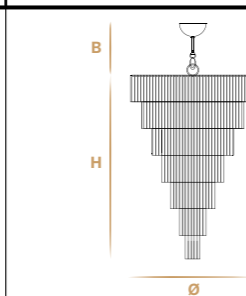

✦ For any request or different version please contact us.
✦ For glass finishes, metal finishes and crystals color see from pag. 458 to 467.

Aggancio con catena (B) - Hook with chain (B)

L'altezza dei lampadari è calcolata escludendo l'aggancio. Aggancio con rosone e catena H minima 24 cm - 9.44".
The height of the chandeliers is calculated by excluding the hook. Hook with the ceiling cup and chain has the minimum height 24 cm - 9.44".

Aggancio con tirante (A) - Hook with metal cable (A)

L'altezza dei lampadari è calcolata escludendo l'aggancio. Aggancio con rosone e filo tirante H minima 18 cm - 7.08".
The height of the chandeliers is calculated by excluding the hook. Hook with the ceiling cup and cable has the minimum height 18 cm - 7.08".

Aggancio A
Hook A

Aggancio B
Hook B

Aggancio con catena (B) - Hook with chain (B)

L'altezza dei lampadari è calcolata escludendo l'aggancio. Aggancio con rosone e catena H minima 24 cm - 9.44".
The height of the chandeliers is calculated by excluding the hook. Hook with the ceiling cup and chain has the minimum height 24 cm - 9.44".

94
31 E14 led x max 6W
Ø 94 cm - 37.01"
H 116 cm - 45.67"

82
24 E14 led x max 6W
Ø 82 cm - 32.28"
H 102 cm - 40.16"

70
19 E14 led x max 6W
Ø 70 cm - 27.56"
H 88 cm - 34.65"

58
13 E14 led x max 6W
Ø 58 cm - 22.83"
H 74 cm - 29.13"