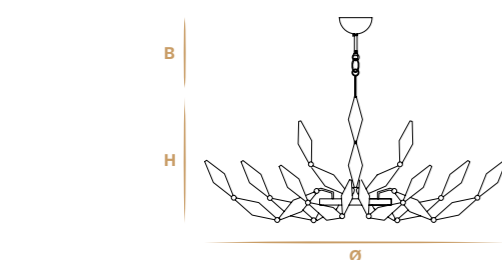

✦ For any request or different version please contact us.
✦ For glass finishes, metal finishes and crystals color see from pag. 458 to 467.

Aggancio con catena (B) - Hook with chain (B)

L'altezza dei lampadari è calcolata escludendo l'aggancio. Aggancio con rosone e catena
H minima 24 cm - 9.44"
The height of the chandeliers is calculated by excluding the hook. Hook with the ceiling cup and chain has the minimum height 24 cm - 9.44"