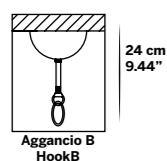

✦ For any request or different version please contact us.
✦ For glass finishes, metal finishes and crystals color see from pag. 458 to 467.

Aggancio con catena (B) - Hook with chain (B)

L'altezza dei lampadari è calcolata escludendo l'aggancio. Aggancio con rosone e catena H minima 24 cm - 9.44".
The height of the chandeliers is calculated by excluding the hook. Hook with the ceiling cup and chain has the minimum height 24 cm - 9.44".