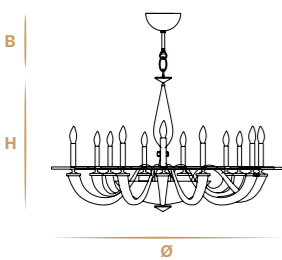

✦ Per qualsiasi richiesta o differente versione non esitate a contattarci.
✦ Per finiture vetri, finiture metalli e colore cristalli vedere da pag. 458 a 467.

Finish: black Nickel /shiny brown tin.
Other finishes on request.

Colors: fumé with topaz sphere / brown with viridian sphere.
Other colors on request.

Details: arms, glass discs made in Veneto.
Central body Made in Tuscany.
Details, sphere and bobecche are in cut crystal.
Metal Cup and metal final part personalized on our drawing.
Shade 70/87 mod. tall cylinder with dove gray polycotton fabric / white pvc. Other lampshades on request.

✦ For any request or different version please contact us.
✦ For glass finishes, metal finishes and crystals color see from pag. 458 to 467.

Aggancio con tirante (A) - Hook with metal cable (A)

L'altezza dei lampadari è calcolata escludendo l'aggancio. Aggancio con rosone e filo tirante H minima 18 cm - 7.08".
The height of the chandeliers is calculated by excluding the hook. Hook with the ceiling cup and cable has the minimum height 18 cm - 7.08".

Aggancio con catena (B) - Hook with chain (B)

L'altezza dei lampadari è calcolata escludendo l'aggancio. Aggancio con rosone e catena H minima 24 cm - 9.44".
The height of the chandeliers is calculated by excluding the hook. Hook with the ceiling cup and chain has the minimum height 24 cm - 9.44".

L12
12 E14 x max 28W
Ø 107 cm - 42.13"
H 60 cm - 23.62"