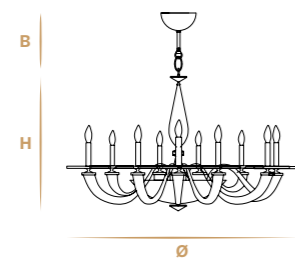

L10
10 E14 x max 28W
Ø 107 cm - 42.13"
H 60 cm - 23.62"