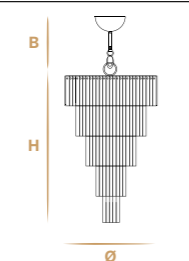

✦ For any request or different version please contact us.
✦ For glass finishes, metal finishes and crystals color see from pag. 458 to 467.

Aggancio con catena (B) - Hook with chain (B)

L'altezza dei lampadari è calcolata escludendo l'aggancio. Aggancio con rosone e catena H minima 24 cm - 9.44".
The height of the chandeliers is calculated by excluding the hook. Hook with the ceiling cup and chain has the minimum height 24 cm - 9.44".

Aggancio A
Hook A

Aggancio B
Hook B

Aggancio con catena (B) - Hook with chain (B)

L'altezza dei lampadari è calcolata escludendo l'aggancio. Aggancio con rosone e catena H minima 24 cm - 9.44".
The height of the chandeliers is calculated by excluding the hook. Hook with the ceiling cup and chain has the minimum height 24 cm - 9.44".

Aggancio C
Hook C

Aggancio con tiranti per sospensioni (C) - Hook with metal cables for suspension (C)

L'altezza delle sospensioni è calcolata escludendo l'aggancio. Aggancio con rosone e tiranti H minima 24 cm - 9.44".
The height of suspensions is calculated by excluding the hook. Hook with the ceiling cup and metal cables has the minimum height 24 cm - 9.44".

94
31 E14 led x max 6W
Ø 94 cm - 37.01"
H 116 cm - 45.67"

82
24 E14 led x max 6W
Ø 82 cm - 32.28"
H 102 cm - 40.16"

70
19 E14 led x max 6W
Ø 70 cm - 27.56"
H 88 cm - 34.65"

58
13 E14 led x max 6W
Ø 58 cm - 22.83"
H 74 cm - 29.13"