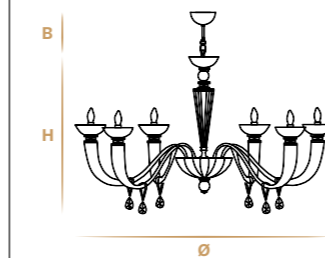

Aggancio con catena (B) - Hook with chain (B)

L'altezza dei lampadari è calcolata escludendo l'aggancio. Aggancio con rosone e catena H minima 24 cm - 9.44".
The height of the chandeliers is calculated by excluding the hook. Hook with the ceiling cup and chain has the minimum height 24 cm - 9.44".

L8+4
12 E14 x max 28W
Ø 106 cm - 41.73"
H 65 cm - 25.59"

L6+3
9 E14 x max 28W
Ø 106 cm - 41.73"
H 65 cm - 25.59"

L8
8 E14 x max 28W
Ø 106 cm - 41.73"
H 65 cm - 25.59"

L6
6 E14 x max 28W
Ø 86 cm - 33.86"
H 65 cm - 25.59"