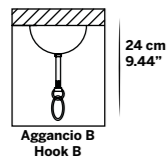

✦ For any request or different version please contact us.
✦ For glass finishes, metal finishes and crystals color see from pag. 458 to 467.

Aggancio con catena (B) - Hook with chain (B)

L'altezza dei lampadari è calcolata escludendo l'aggancio. Aggancio con rosone e catena
H minima 24 cm - 9.44"
The height of the chandeliers is calculated by excluding the hook. Hook with the ceiling cup and chain has the minimum height 24 cm - 9.44"