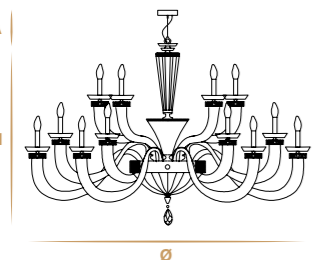

Details: chandelier and single components trademark registered. The conical square arm and other components made in Veneto. Decorative elements with diamond shapes in beech wood, then varnished. Enriched with elements Swarovski®. Box with engraving. Shade 70/88 moka mod. cylinder with monaco / pvc fabric. Other lampshades on request.

✦ For any request or different version please contact us.
✦ For glass finishes, metal finishes and crystals color see from pag. 458 to 467.

Aggancio con tirante (A) - Hook with metal cable (A)

L'altezza dei lampadari è calcolata escludendo l'aggancio. Aggancio con rosone e filo tirante H minima 18 cm - 7.08".
The height of the chandeliers is calculated by excluding the hook. Hook with the ceiling cup and cable has the minimum height 18 cm - 7.08".

Aggancio con catena (B) - Hook with chain (B)

L'altezza dei lampadari è calcolata escludendo l'aggancio. Aggancio con rosone e catena H minima 24 cm - 9.44".
The height of the chandeliers is calculated by excluding the hook. Hook with the ceiling cup and chain has the minimum height 24 cm - 9.44".

L8+4+4
16 E14 x max 28W
Ø 110 cm - 43.31"
H 81 cm - 31.89"