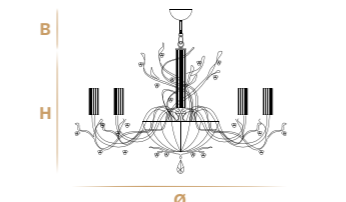

L6
6 G9 led x max 7W or E14 x max 28W
Ø 80 cm - 31.50"
H 60 cm - 23.62"