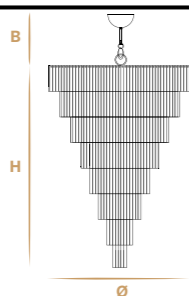

✦ For any request or different version please contact us.
✦ For glass finishes, metal finishes and crystals color see from pag. 458 to 467.

Aggancio con catena (B) - Hook with chain (B)

L'altezza dei lampadari è calcolata escludendo l'aggancio. Aggancio con rosone e catena H minima 24 cm - 9.44".
The height of the chandeliers is calculated by excluding the hook. Hook with the ceiling cup and chain has the minimum height 24 cm - 9.44".

Aggancio con tirante (A) - Hook with metal cable (A)

L'altezza dei lampadari è calcolata escludendo l'aggancio. Aggancio con rosone e filo tirante H minima 18 cm - 7.08".
The height of the chandeliers is calculated by excluding the hook. Hook with the ceiling cup and cable has the minimum height 18 cm - 7.08".

Aggancio A
Hook A

Aggancio B
Hook B

Aggancio con catena (B) - Hook with chain (B)

L'altezza dei lampadari è calcolata escludendo l'aggancio. Aggancio con rosone e catena H minima 24 cm - 9.44".
The height of the chandeliers is calculated by excluding the hook. Hook with the ceiling cup and chain has the minimum height 24 cm - 9.44".

94
31 E14 led x max 6W
Ø 94 cm - 37.01"
H 116 cm - 45.67"

82
24 E14 led x max 6W
Ø 82 cm - 32.28"
H 102 cm - 40.16"

70
19 E14 led x max 6W
Ø 70 cm - 27.56"
H 88 cm - 34.65"

58
13 E14 led x max 6W
Ø 58 cm - 22.83"
H 74 cm - 29.13"