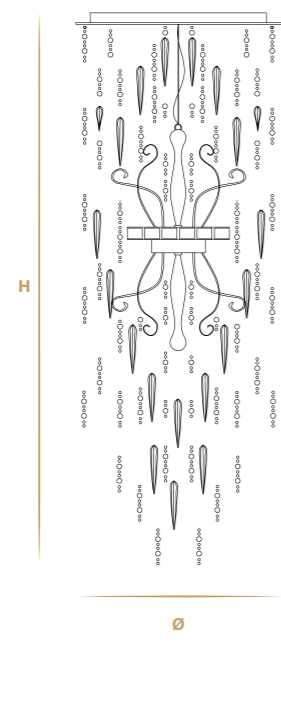

90
 12 spot led 2.38W + 24 spot led 0.5W
 Ø 90 cm - 35.43"
 H 250 cm - 98.43"

60
 6 spot led x 2.38W
 Ø 60 cm - 23.62"
 H 150 cm - 59.06"

A1
 1 spot led x 4.5W
 LxW 25 cm x 13 cm - 9.84" x 5.12"
 H 60 cm - 23.62"