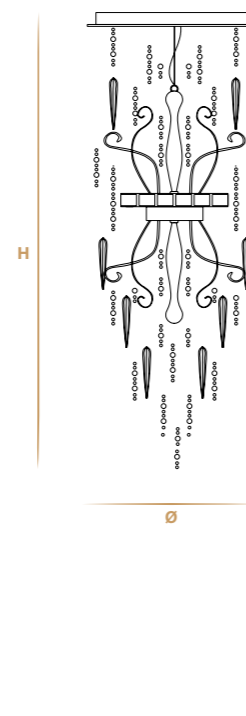

90
 12 spot led 2.38W + 24 spot led 0.5W
 Ø 90 cm - 35.43"
 H 250 cm - 98.43"

60
 6 spot led x 2.38W
 Ø 60 cm - 23.62"
 H 150 cm - 59.06"

A1
 1 spot led x 4.5W
 LxW 25 cm x 13 cm - 9.84" x 5.12"
 H 60 cm - 23.62"