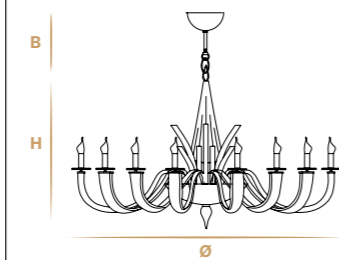

L8
8 E14 x max 28W
Ø 100 cm - 39.37"
H 62 cm - 24.41"

A2
2 G9 x max 28W
LxW 40 cm x 23 cm - 15.75" x 9.06"
H 38 cm - 14.96"

S1 small 1 spot led x 3W - 12Vdc - 4000°K Ø 23 cm - 9.06" H 36 cm - 14.17"	S1 large 1 spot led x 3W - 12Vdc - 4000°K Ø 33 cm - 12.99" H 40 cm - 15.75"	S1 SHADE 1 E27 x max 40W Ø 40 cm - 15.75" H 65 cm - 25.59"	LG1 1 E27 x max 40W Ø 40 cm - 15.75" H 59 cm - 23.23"