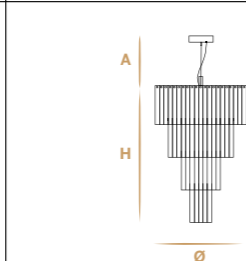

Aggancio A
Hook A

Aggancio B
Hook B

Aggancio con catena (B) - Hook with chain (B)

L'altezza dei lampadari è calcolata escludendo l'aggancio. Aggancio con rosone e catena H minima 24 cm - 9.44".
The height of the chandeliers is calculated by excluding the hook. Hook with the ceiling cup and chain has the minimum height 24 cm - 9.44".

Aggancio C
Hook C

Aggancio con tiranti per sospensioni (C) - Hook with metal cables for suspension (C)

L'altezza delle sospensioni è calcolata escludendo l'aggancio. Aggancio con rosone e tiranti H minima 24 cm - 9.44".
The height of suspensions is calculated by excluding the hook. Hook with the ceiling cup and metal cables has the minimum height 24 cm - 9.44".

94
31 E14 led x max 6W
Ø 94 cm - 37.01"
H 116 cm - 45.67"

82
24 E14 led x max 6W
Ø 82 cm - 32.28"
H 102 cm - 40.16"

70
19 E14 led x max 6W
Ø 70 cm - 27.56"
H 88 cm - 34.65"

58
13 E14 led x max 6W
Ø 58 cm - 22.83"
H 74 cm - 29.13"

46
9 E14 led x max 6W
Ø 46 cm - 18.11"
H 60 cm - 23.62"

34
6 E14 led x max 6W
Ø 34 cm - 13.39"
H 50 cm - 16.69"

PROJECT 90
40 E14 led x max 6W + 4 G9 led x max 7W
Ø 90 cm - 35.43"
H 195 cm - 76.77"

22 3 E14 led x max 6W Ø 22 cm - 8.66" H 32 cm - 12.60"	10 1 E14 led x max 6W Ø 10 cm - 3.94" H 20 cm - 7.87"	Cascade ellipse 122 14 E14 led x max 6W LxW 122 cm x 64 cm - 48.03" x 25.20" H 46 cm - 18.11"	Cascade ellipse 90 10 E14 led x max 6W LxW 90 cm x 47 cm - 35.43" x 18.50" H 46 cm - 18.11"
Cascade ellipse flat 91 6 E14 led x max 6W LxW 91 cm x 34 cm - 35.83" x 13.39" H 25 cm - 9.84"	PL 82 12 E14 led x max 6W Ø 82 cm - 32.28" H 46 cm - 18.11"	PROJECT A10 10 E14 led x max 6W LxW 49 cm x 26 cm - 19.29" x 10.24" H 110 cm - 43.31"	A3 3 G9 led x max 6W LxW 22 cm x 13 cm - 8.66" x 5.12" H 33 cm - 12.99"