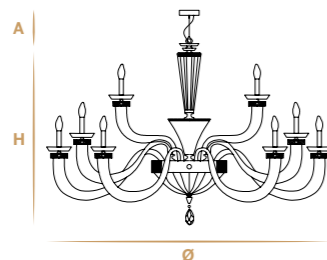

L6+3+3
12 E14 x max 28W
Ø 110 cm - 43.31"
H 81 cm - 31.89"