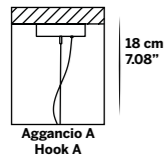

<p>SERENE S1</p> <ul style="list-style-type: none"> 1 E27 led x 10W Ø 25 cm - 9.84" H 49 cm - 19.29" 	<p>JOY S1</p> <ul style="list-style-type: none"> 1 E27 led x 10W Ø 28 cm - 11.02" H 49 cm - 19.29" 	<p>REBEL S1</p> <ul style="list-style-type: none"> 1 E27 led x 10W Ø 14 cm - 5.51" H 56 cm - 22.05" 	<p>vaso / vase</p> <ul style="list-style-type: none"> Ø 14 cm - 5.51" H 32 cm - 12.60"
<p>centrotavola / centerpiece</p> <ul style="list-style-type: none"> Ø 28 cm - 11.02" H 18 cm - 7.09" 			