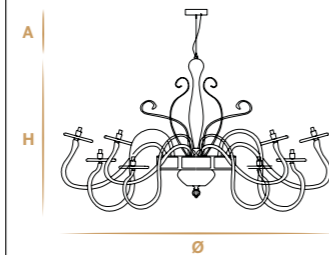

L4+4
8 G9 x max 28W
Ø 125 cm - 49.21"
H 68 cm - 26.77"