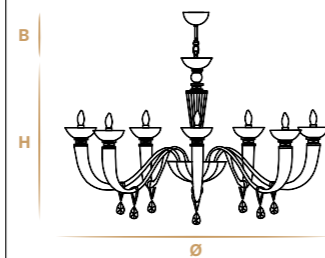

Aggancio con catena (B) - Hook with chain (B)

L'altezza dei lampadari è calcolata escludendo l'aggancio. Aggancio con rosone e catena H minima 24 cm - 9.44".
The height of the chandeliers is calculated by excluding the hook. Hook with the ceiling cup and chain has the minimum height 24 cm - 9.44".

L8+4
12 E14 x max 28W
Ø 106 cm - 41.73"
H 65 cm - 25.59"

L6+3
9 E14 x max 28W
Ø 106 cm - 41.73"
H 65 cm - 25.59"

L8
8 E14 x max 28W
Ø 106 cm - 41.73"
H 65 cm - 25.59"

L6
6 E14 x max 28W
Ø 86 cm - 33.86"
H 65 cm - 25.59"