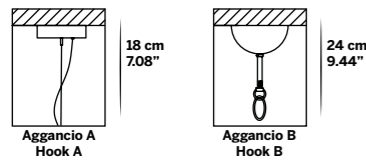

✦ Per qualsiasi richiesta o differente versione non esitate a contattarci.
✦ Per finiture vetri, finiture metalli e colore cristalli vedere da pag. 458 a 467.

Finish: black nickel. Other finishes on request.

Colors: Yncanto Amber – Yncanto Green – Yncanto Fumé.
Other colors on request.

Details: small cup and central part made in Tuscany. Arms, crystal curls and plates of personalized shape made in Veneto, designed by Euroluce Light of Italy & "Studio In Project". Box in faceted metal. Shade 7075 cilindro pvc shiny chrome inside, transparent PVC fumé external – black velvet trimmings. Other lampshades on request.

✦ For any request or different version please contact us.
✦ For glass finishes, metal finishes and crystals color see from pag. 458 to 467.

Aggancio con tirante (A) - Hook with metal cable (A)

L'altezza dei lampadari è calcolata escludendo l'aggancio. Aggancio con rosone e filo tirante H minima 18 cm - 7.08".
The height of the chandeliers is calculated by excluding the hook. Hook with the ceiling cup and cable has the minimum height 18 cm - 7.08".

Aggancio con catena (B) - Hook with chain (B)

L'altezza dei lampadari è calcolata escludendo l'aggancio. Aggancio con rosone e catena H minima 24 cm - 9.44".
The height of the chandeliers is calculated by excluding the hook. Hook with the ceiling cup and chain has the minimum height 24 cm - 9.44".

L8+8
16 G9 x max 28W
Ø 125 cm - 49.21"
H 68 cm - 26.77"