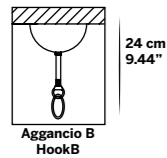

✦ Per qualsiasi richiesta o differente versione non esitate a contattarci.
✦ Per finiture vetri, finiture metalli e colore cristalli vedere da pag. 458 a 467.

Finish: shiny gold. Other finishes on request.

Color: transparent Diamond: crystal central body, crystal cup, bobecche and spheres in transparent color. Green Diamond: crystal central body, crystal cup, bobecche in green color; spheres in violet color. Amber Diamond: crystal central body, crystal cup, bobecche in amber color; spheres in fumè color. Other colors on request.

Details: central body and cup are in crystal material with diamond effect and they are made in Tuscany. All metal components are in brass material. Shade 34/45 bordeaux/light yellow mod. impero with ponge fabric ½ mod. Giuditta organza, ½ mod. elica organza. Bordeaux velvet trimming. Shade 34/44 black/ violet mod. impero with Asia voile and ½ mod. Giuditta organza, ½ mod. elica organza. Black velvet trimming.

✦ For any request or different version please contact us.
✦ For glass finishes, metal finishes and crystals color see from pag. 458 to 467.

Aggancio con catena (B) - Hook with chain (B)

L'altezza dei lampadari è calcolata escludendo l'aggancio. Aggancio con rosone e catena H minima 24 cm - 9.44".
The height of the chandeliers is calculated by excluding the hook. Hook with the ceiling cup and chain has the minimum height 24 cm - 9.44".

L12+6+6 🔦 24 E14 x max 28W Ø 118 cm - 46.46" H 120 cm - 47.24"	L12+6 🔦 18 E14 x max 28W Ø 118 cm - 46.46" H 100 cm - 39.37"	L12 🔦 12 E14 x max 28W Ø 110 cm - 43.31" H 75 cm - 29.53"	L10 🔦 10 E14 x max 28W Ø 95 cm - 37.40" H 70 cm - 27.56"
L8 🔦 8 E14 x max 28W Ø 95 cm - 37.40" H 70 cm - 27.56"	A3 🔦 3 E14 x max 28W LxW 50 cm x 35 cm - 19.69" x 13.78" H 20 cm - 7.87"	A2 🔦 2 E14 x max 28W LxW 45 cm x 28 cm - 17.72" x 11.02" H 20 cm - 7.87"	A1 🔦 1 E14 x max 28W LxW 15 cm x 35 cm - 5.91" x 13.78" H 20 cm - 7.87"

LG1 🔦 1 E27 x max 40W Ø 45 cm - 17.72" H 77 cm - 30.31"	vaso / vase Ø 20 cm - 7.87" H 46 cm - 18.11"	centrotavola / centerpiece Ø 28 cm - 11.02" H 27 cm - 10.63"