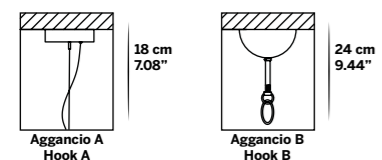

Details: chandelier and single components trademark registered. The conical square arm and other components made in Veneto. Decorative elements with diamond shapes in beech wood, then varnished. Enriched with elements Swarovski®. Box with engraving. Shade 70/88 moka mod. cylinder with monaco / pvc fabric. Other lampshades on request.

✦ For any request or different version please contact us.
✦ For glass finishes, metal finishes and crystals color see from pag. 458 to 467.

Aggancio con tirante (A) - Hook with metal cable (A)

L'altezza dei lampadari è calcolata escludendo l'aggancio. Aggancio con rosone e filo tirante H minima 18 cm - 7.08".
The height of the chandeliers is calculated by excluding the hook. Hook with the ceiling cup and cable has the minimum height 18 cm - 7.08".

Aggancio con catena (B) - Hook with chain (B)

L'altezza dei lampadari è calcolata escludendo l'aggancio. Aggancio con rosone e catena H minima 24 cm - 9.44".
The height of the chandeliers is calculated by excluding the hook. Hook with the ceiling cup and chain has the minimum height 24 cm - 9.44".

L8+4+4
16 E14 x max 28W
Ø 110 cm - 43.31"
H 81 cm - 31.89"