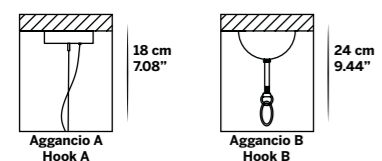

Colori: midnight blue, fumè bronze, rosaline, tiffany.
Porcelain colors: blue, ivory, red, rosaline, tiffany.

Particolari: Bora collection is an idea by Euroluce lampadari – studio in project. Elements in Capodimonte porcelain and metallic components are designed by Euroluce lampadari- studio in project and they are modelled handmade from artisans teacher. Glass element are made in Venice. Central body in hand-blown glass is made in Tuscany. Embellished with Swarovski® pendant. It's possible to require G9 lamp cap or E14 lamp cap. Shade 34/65 mod. high cylindere with wrinkled fabric / pvc in ivory, red or blue colors

✦ For any request or different version please contact us.
✦ For glass finishes, metal finishes and crystals color see from pag. 458 to 467.

Aggancio con tirante (A) - Hook with metal cable (A)

L'altezza dei lampadari è calcolata escludendo l'aggancio. Aggancio con rosone e filo tirante H minima 18 cm - 7.08".
The height of the chandeliers is calculated by excluding the hook. Hook with the ceiling cup and cable has the minimum height 18 cm - 7.08".

Aggancio con catena (B) - Hook with chain (B)

L'altezza dei lampadari è calcolata escludendo l'aggancio. Aggancio con rosone e catena H minima 24 cm - 9.44".
The height of the chandeliers is calculated by excluding the hook. Hook with the ceiling cup and chain has the minimum height 24 cm - 9.44".

L12+6 18 E14 x max 28W or 18 G9 x max 28W Ø 116 cm - 45.67" H 70 cm - 27.56"	L8+4 12 E14 x max 28W or 12 G9 x max 28W Ø 105 cm - 41.34" H 70 cm - 27.56"	L10 10 E14 x max 28W or 10 G9 x max 28W Ø 105 cm - 41.34" H 63 cm - 24.80"	L8 8 E14 x max 28W or 8 G9 x max 28W Ø 105 cm - 41.34" H 63 cm - 24.80"
L6 6 E14 x max 28W or 6 G9 x max 28W Ø 80 cm - 31.50" H 63 cm - 24.80"	L5 5 E14 x max 28W or 5 G9 x max 28W Ø 80 cm - 31.50" H 63 cm - 24.80"	A3 3 E14 x max 28W or 3 G9 x max 28W LxW 48 cm x 34 cm - 18.90" x 13.39" H 40 cm - 15.75"	A2 2 E14 x max 28W or 2 G9 x max 28W LxW 43 cm x 27 cm - 16.93" x 10.63" H 40 cm - 15.75"

A1 1 E14 x max 28W or 1 G9 x max 28W LxW 24 cm x 34 cm - 9.45" x 13.39" H 40 cm - 15.75"	PL8 8 E14 x max 28W or 8 G9 x max 28W Ø 100 cm - 39.37" H 35 cm - 13.78"	S1 LARGE 1 E27 x max 40W Ø 48 cm - 18.90" H 38 cm - 14.96"	S1 SMALL 1 E14 x max 28W Ø 18 cm - 7.09" H 22 cm - 8.66"
S1 SHADE 1 E27 x max 40W Ø 40 cm - 15.75" H 50 cm - 19.69"	LG1 1 E27 x max 40W Ø 35 cm - 13.78" H 73 cm - 28.74"	LP1 1 E14 x max 28W Ø 25 cm - 9.84" H 55 cm - 21.65"	lampada da quadro / picture light 1 strip led tot. 8W 24Vdc - 4000 °K LxW 36 cm x 22 cm - 14.17" x 8.66" H 15 cm - 5.91"