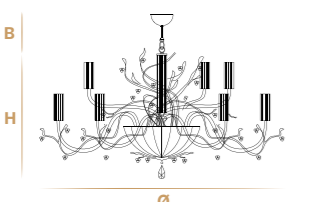

L6+3
9 G9 led x max 7W or E14 x max 28W
Ø 96 cm - 37.80"
H 65 cm - 25.59"