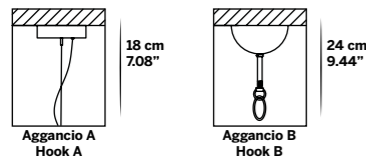

Details: the innovative conical arm with rectangular section, rectangular leaves and all components of Argo are designed by "Studio In Project". Conical rectangular arms, rectangular plates, final part, rectangular leaves and other components are made in Veneto. Central body made in Tuscany. All components in glass are decorated with innovative technique of double coloring. Metallic lamp holder of square shape. Shade 70/89 mod. short cylinder in grey polycotton fabric / pvc. Other lampshades on request.

✦ For any request or different version please contact us.
✦ For glass finishes, metal finishes and crystals color see from pag. 458 to 467.

Aggancio con tirante (A) - Hook with metal cable (A)
L'altezza dei lampadari è calcolata escludendo l'aggancio. Aggancio con rosone e filo tirante H minima 18 cm - 7.08".
The height of the chandeliers is calculated by excluding the hook. Hook with the ceiling cup and cable has the minimum height 18 cm - 7.08".

Aggancio con catena (B) - Hook with chain (B)
L'altezza dei lampadari è calcolata escludendo l'aggancio. Aggancio con rosone e catena H minima 24 cm - 9.44".
The height of the chandeliers is calculated by excluding the hook. Hook with the ceiling cup and chain has the minimum height 24 cm - 9.44".

L12
12 E14 x max 28W
Ø 105 cm - 41.34"
H 67 cm - 26.38"