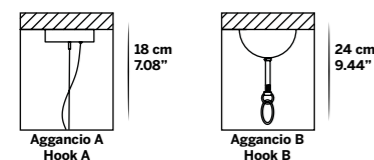

✦ Per qualsiasi richiesta o differente versione non esitate a contattarci.
✦ Per finiture vetri, finiture metalli e colore cristalli vedere da pag. 458 a 467.

Finish: black Nickel /shiny brown tin.
Other finishes on request.

Colors: fumé with topaz sphere / brown with viridian sphere.
Other colors on request.

Details: arms, glass discs made in Veneto.
Central body Made in Tuscany.
Details, sphere and bobecche are in cut crystal.
Metal Cup and metal final part personalized on our drawing.
Shade 70/87 mod. tall cylinder with dove gray polycotton fabric / white pvc. Other lampshades on request.

✦ For any request or different version please contact us.
✦ For glass finishes, metal finishes and crystals color see from pag. 458 to 467.

Aggancio con tirante (A) - Hook with metal cable (A)

L'altezza dei lampadari è calcolata escludendo l'aggancio. Aggancio con rosone e filo tirante H minima 18 cm - 7.08".
The height of the chandeliers is calculated by excluding the hook. Hook with the ceiling cup and cable has the minimum height 18 cm - 7.08".

Aggancio con catena (B) - Hook with chain (B)

L'altezza dei lampadari è calcolata escludendo l'aggancio. Aggancio con rosone e catena H minima 24 cm - 9.44".
The height of the chandeliers is calculated by excluding the hook. Hook with the ceiling cup and chain has the minimum height 24 cm - 9.44".

L12
12 E14 x max 28W
Ø 107 cm - 42.13"
H 60 cm - 23.62"