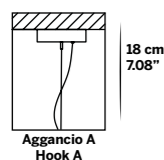

Particolari: Infinity è ideata e disegnata da "Studio In Project".
Boccia in vetro soffiato made in Toscana. Le sospensioni in vetro sono
decorate con l'innovativa tecnica della doppia colorazione: nichel nero su
vetro colorato. TC 70 / 90 Mod. cilindro basso in tela tessuto / pvc.
Altri paralumi su richiesta.

Details: Infinity is designed in all its components by "Studio In Project".
Suspension in hand-blown glass, made in Tuscany. Suspensions are
decorated with innovative technique of double coloring: black nickel deco-
ration on colored glass, made in Tuscany. Shade 70 / 90 mod.
short cylinder in canvas fabric / pvc. Other lampshades on request.

✦ Per qualsiasi richiesta o differente versione non esitate a contattarci.
✦ Per finiture vetri, finiture metalli e colore cristalli vedere da pag. 458 a 467.

✦ For any request or different version please contact us.
✦ For glass finishes, metal finishes and crystals color see from pag. 458 to 467.

Aggancio con tirante (A) - Hook with metal cable (A)

L'altezza dei lampadari è calcolata escludendo l'aggancio. Aggancio con rosone e filo tirante H minima 18 cm - 7.08".
The height of the chandeliers is calculated by excluding the hook. Hook with the ceiling cup and cable has the minimum height 18 cm - 7.08".

PLUS S1 1 E27 led x max 10W Ø 22 cm - 8.66" H 34 cm - 13.39"	MINUS S1 1 E14 led x max 6W Ø 20 cm - 7.87" H 26 cm - 10.24"	LG1 1 E27 x max 40W Ø 40 cm - 15.75" H 54 cm - 21.26"	PT1 1 E27 x max 40W Ø 50 cm - 19.69" H 175 cm - 68.90"
VASO / VASE Ø 20 cm - 7.87" H 26 cm - 10.24"