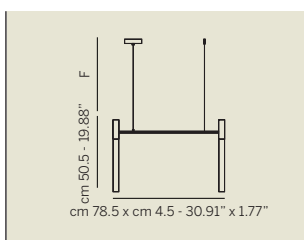

LINEA S2D - TUBE 40

2 led star 4,5W - 4000°K - 12 Vdc
880 lm - life time 30.000 hrs
SMD type Z5M6 - Dimmable: yes

Aggancio con tiranti e tasselli a soffitto (F). Hook with metal cables and ceiling cable gripper (F)

vetri / glass
metalli / metal