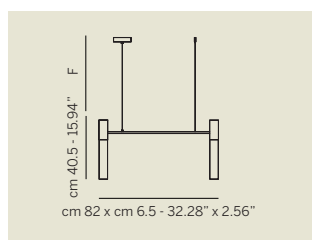

LINEA S2C - TUBE 60

2 led star 4,5W - 4000°K - 12 Vdc
880 lm - life time 30.000 hrs
SMD type Z5M5 - Dimmable: yes

Aggancio con tiranti e tasselli a soffitto (F). Hook with metal cables and ceiling cable gripper (F)

vetri / glass
metalli / metal