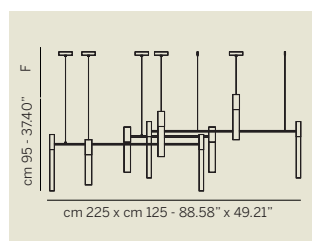

LINEA S12

12 led star 4,5W - 4000°K - 12 Vdc
5280 lm - life time 30.000 hrs
SMD type Z5M2 - Dimmable: yes

Aggancio con tiranti e tasselli a soffitto (F). Hook with metal cables and ceiling cable gripper (F)

vetri / glass
metalli / metal