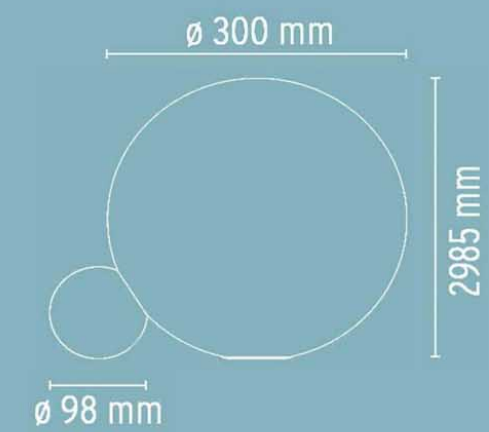

Bellhop Wall Up

Bellhop Floor

ø 125 mm

1780mm

ø260 mm

COPYCAT

BJT2902

AIM