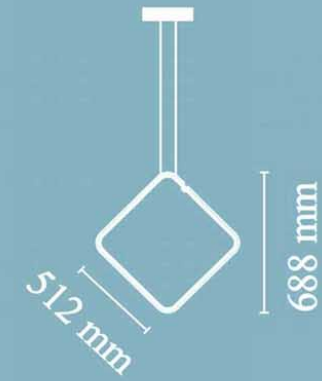

Aeco K

Aeco K

Belt

Belt

Coordinates Module C

Coordinates S

Coordinates F

61 mm
2000 mm
ø 380 mm

Austere-Wall

Wall Lamp

Great JJ TR lamp

BJD0000

Arrangements Round

Ø 1020 mm

Ø 665 mm

Ø 398 mm

Arrangements Square

Arrangements Drop

Arrangements Line

Arrangements Broken Line

Arrangements

Almendra Arch S2

Almendra Organic S2

Almendra Organic S3

197mm

189mm

770mm

1862mm

Almendra Linear S3

Almendra Linear S4

Almendra Linear S6

Chiara