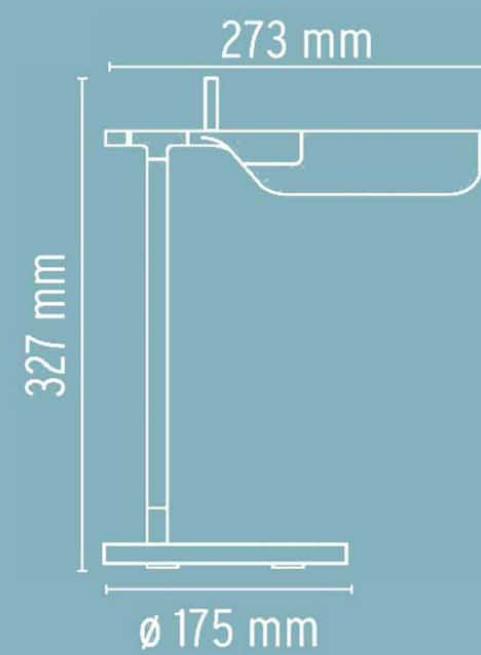

Aeco K

Aeco K

Belt

Belt

Coordinates Module C

Coordinates S

Coordinates F

61 mm
2000 mm
ø 380 mm

Austere-Wall

Wall Lamp

Great JJ TR lamp

BJD0000

Arrangements Round

Ø 1020 mm

Ø 665 mm

Ø 398 mm

BEDSIDE GUN

BJT79737

GUNS LOUNGE GUN

BJL79737

TATOU F

TATOU T1

TATOU S2

319 mm 2700 mm