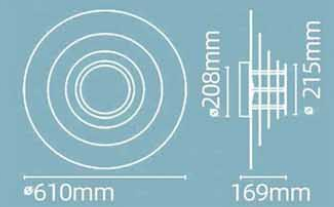

Concentric S