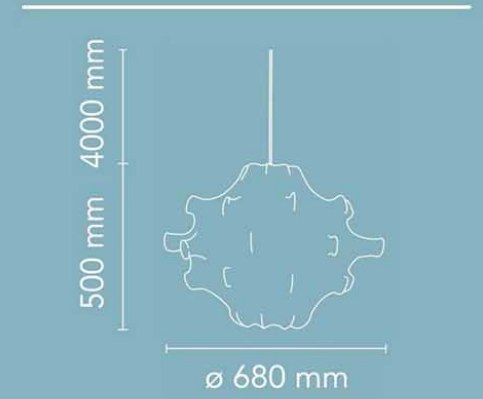

BJD9907

265

BJB7016L

Cocoon ZEPPELIN

BJD1879

Viscontea

Taraxacum

Cocoon OVERLAP