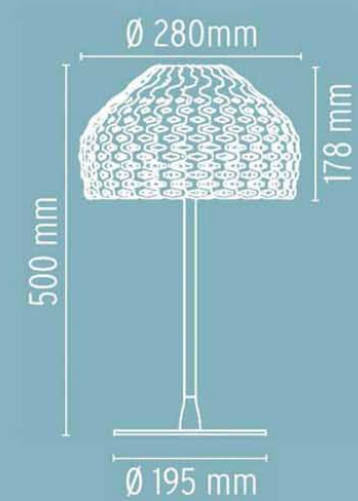

BEDSIDE GUN

BJT79737

GUNS LOUNGE GUN

BJL79737

TATOU F

TATOU T1

TATOU S2

319 mm 2700 mm