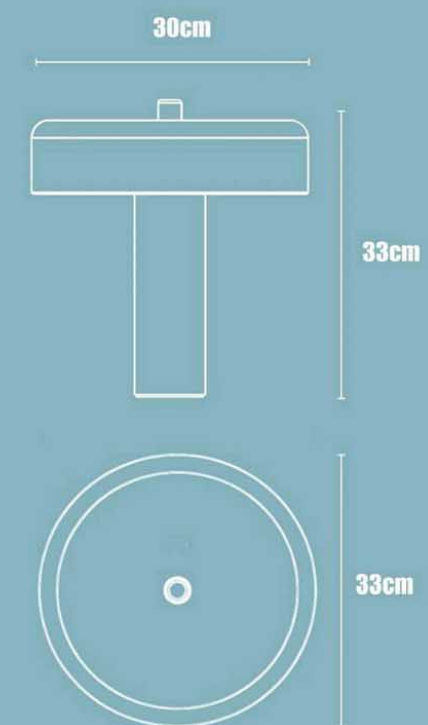

Punk table lamp

BJD0000