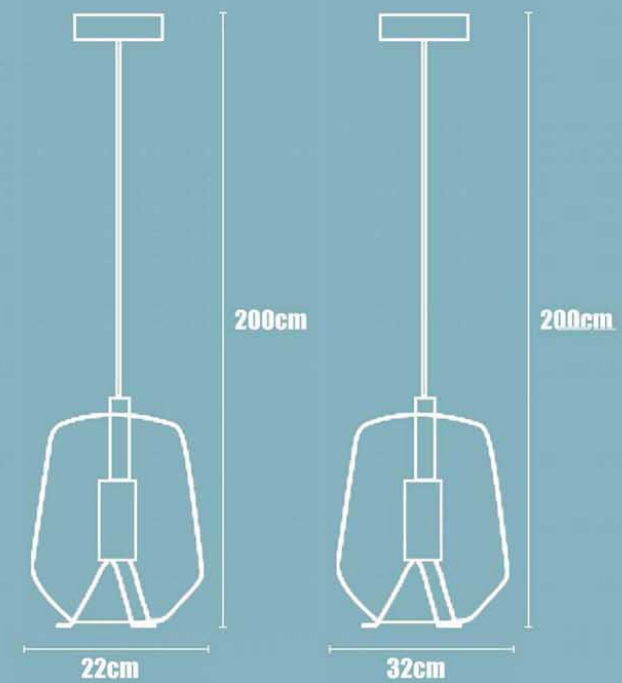

balance lamp

BJL7016

Great balance

BJB7016L / BJB7016S

Zava

BJL1994

Beacher

BJD8289S / BJD8289L