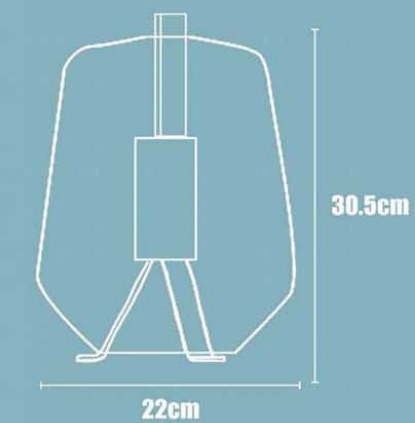

Beacher

BJT8289S / BJT8289L