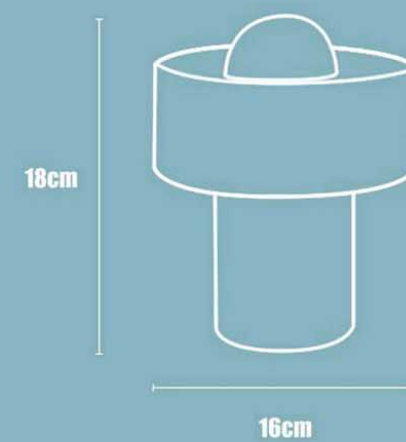

Stone table lamp

BJT5015