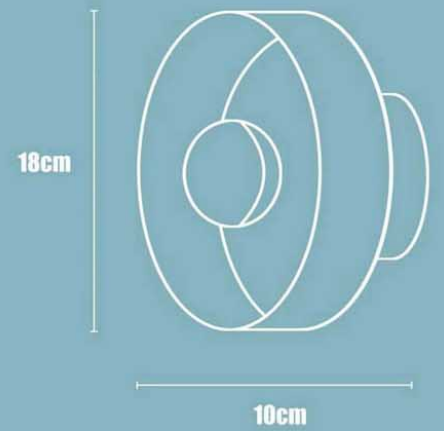

Stone wall lamp

BJB5015