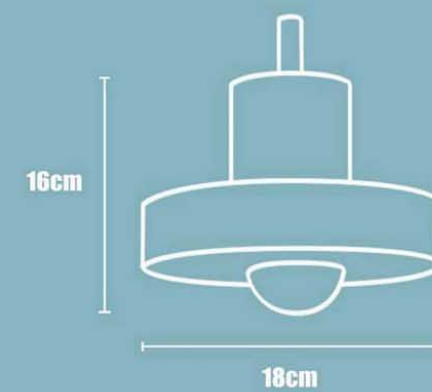

Stone pendant

BJD5015