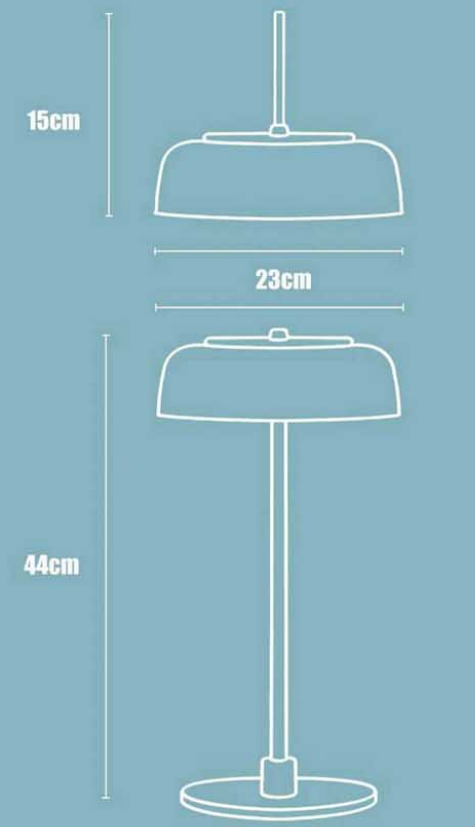

Blossi table light

BJT2025