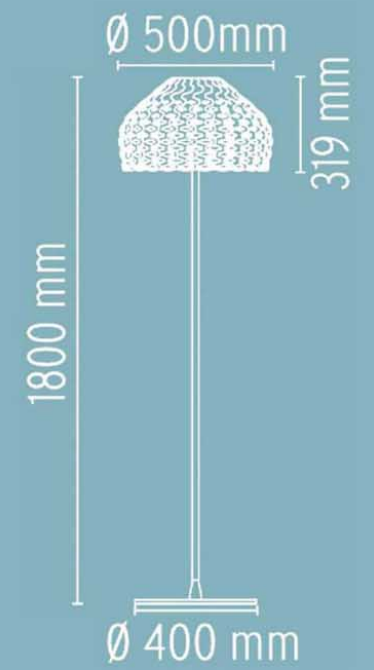

BEDSIDE GUN

BJT79737

GUNS LOUNGE GUN

BJL79737

TATOU F

TATOU T1

TATOU S2

319 mm 2700 mm