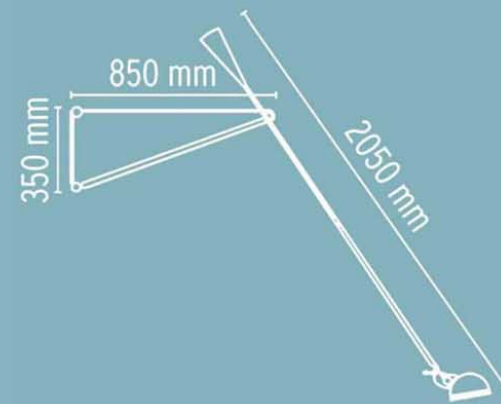

265

BJB7016L