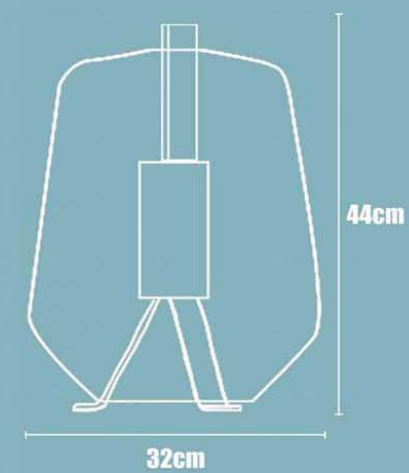

Beacher

BJT8289S / BJT8289L