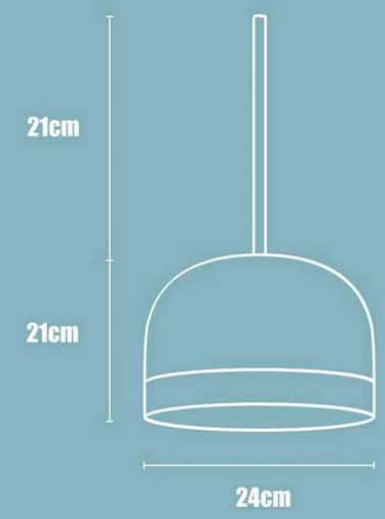

Equator pendant

BJD79253