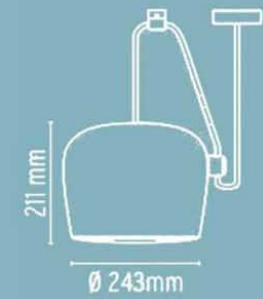

AIM

BJD1878

AIM