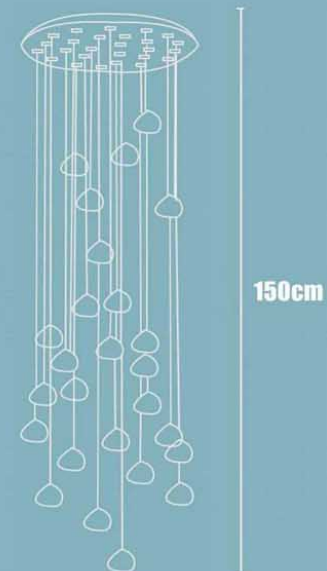

Mizu

BJD8723