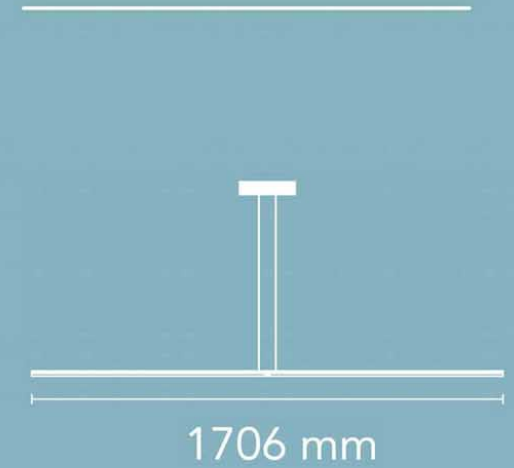

Aeco K

Aeco K

Belt

Belt

Coordinates Module C

Coordinates S

Coordinates F

61 mm
2000 mm
ø 380 mm

Austere-Wall

Wall Lamp

Great JJ TR lamp

BJD0000

Arrangements Round

Ø 1020 mm

Ø 665 mm

Ø 398 mm

Arrangements Square

Arrangements Drop

Arrangements Line

Arrangements Broken Line

Arrangements

Almendra Arch S2

Almendra Organic S2

Almendra Organic S3

197mm

189mm

770mm

1862mm

Almendra Linear S3

Almendra Linear S4

Almendra Linear S6

Chiara