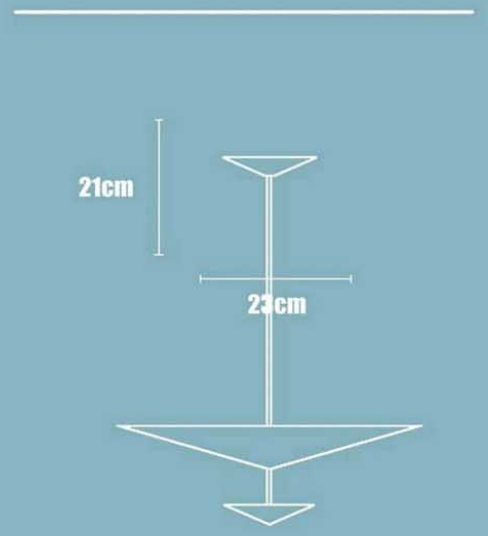

BJD0000

Narciso table lamp

Warren Lamp

Leon lamp

Leon lamp