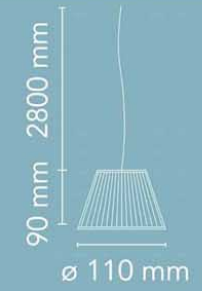

Romeo Moon S