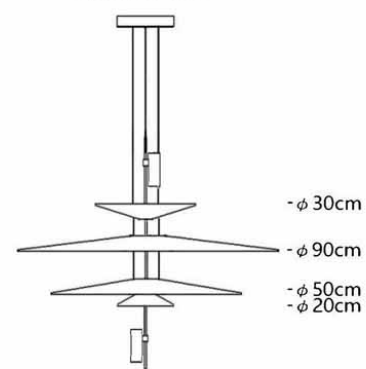

SD93037-4-C