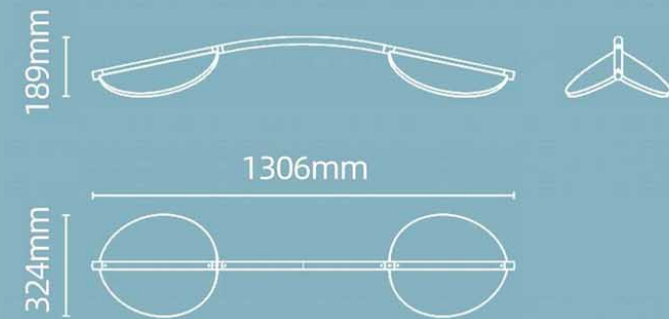

Austere-Wall

Wall Lamp

Great JJ TR lamp

BJD0000

Arrangements Round

Ø 1020 mm

Ø 665 mm

Ø 398 mm

Arrangements Square

Arrangements Drop

Arrangements Line

Arrangements Broken Line

Arrangements

Almendra Arch S2

Almendra Organic S2

Almendra Organic S3

197mm

189mm

770mm

1862mm

Almendra Linear S3

Almendra Linear S4

Almendra Linear S6

Chiara