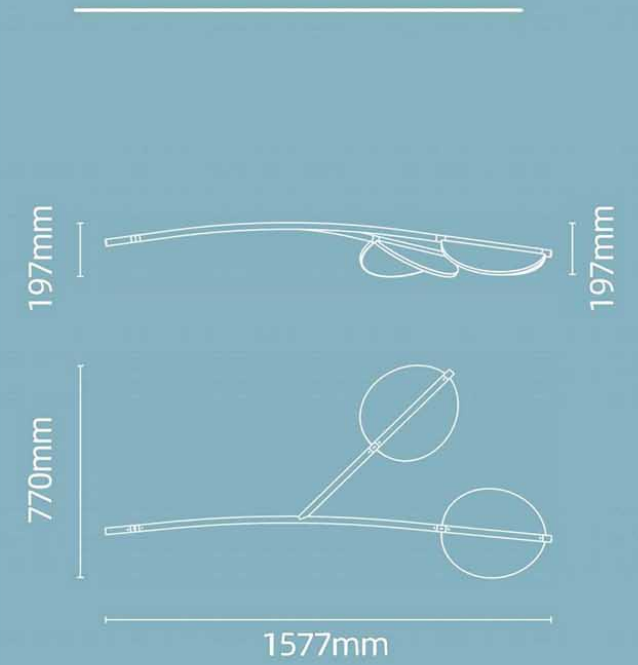

Aeco K

Aeco K

Belt

Belt

Coordinates Module C

Coordinates S

Coordinates F

61 mm
2000 mm
ø 380 mm

Austere-Wall

Wall Lamp

Great JJ TR lamp

BJD0000

Arrangements Round

Ø 1020 mm

Ø 665 mm

Ø 398 mm

Arrangements Square

Arrangements Drop

Arrangements Line

Arrangements Broken Line

Arrangements

Almendra Arch S2

Almendra Organic S2

Almendra Organic S3

197mm

189mm

770mm

1862mm

Almendra Linear S3

Almendra Linear S4

Almendra Linear S6

Chiara