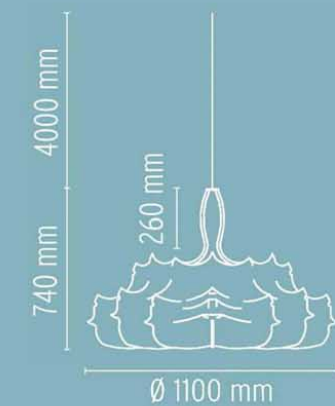

Cocoon ZEPPELIN

BJD1879