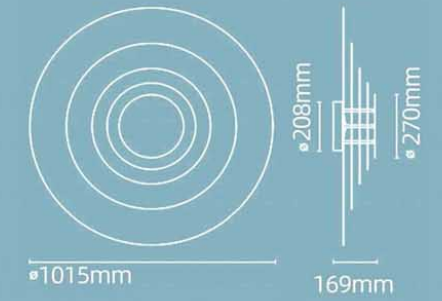

Concentric C/W

Concentric L