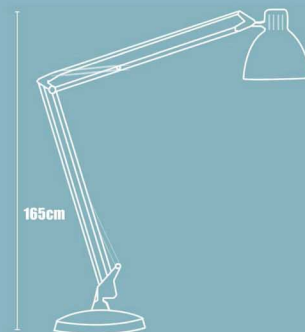

Austere-Wall

Wall Lamp

Great JJ TR lamp

BJD0000

Arrangements Round

Ø 1020 mm

Ø 665 mm

Ø 398 mm

197mm

189mm

770mm

1862mm

Almendra Linear S3

Almendra Linear S4

Almendra Linear S6

Chiara