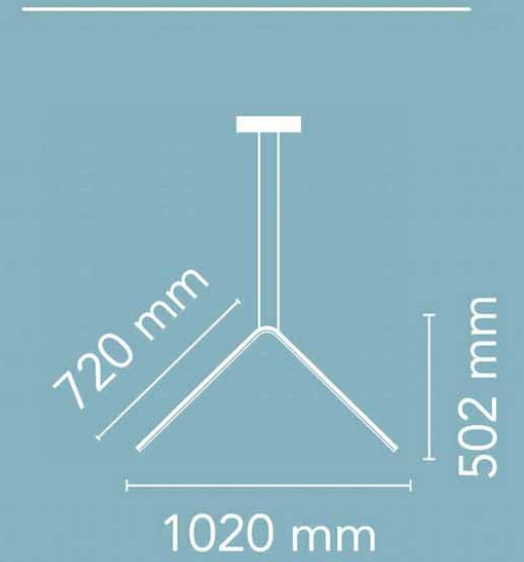

Aeco K

Aeco K

Belt

Belt

Coordinates Module C

Coordinates S

Coordinates F

61 mm
2000 mm
ø 380 mm

Austere-Wall

Wall Lamp

Great JJ TR lamp

BJD0000

Arrangements Round

Ø 1020 mm

Ø 665 mm

Ø 398 mm

Arrangements Square

Arrangements Drop

Arrangements Line

Arrangements Broken Line

Arrangements

Almendra Arch S2

Almendra Organic S2

Almendra Organic S3

197mm

189mm

770mm

1862mm

Almendra Linear S3

Almendra Linear S4

Almendra Linear S6

Chiara