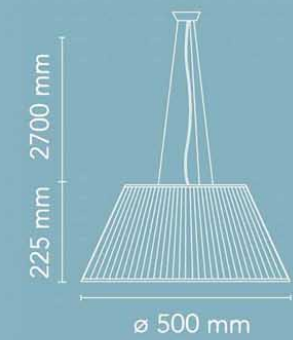

Romeo Soft F

Romeo Moon S