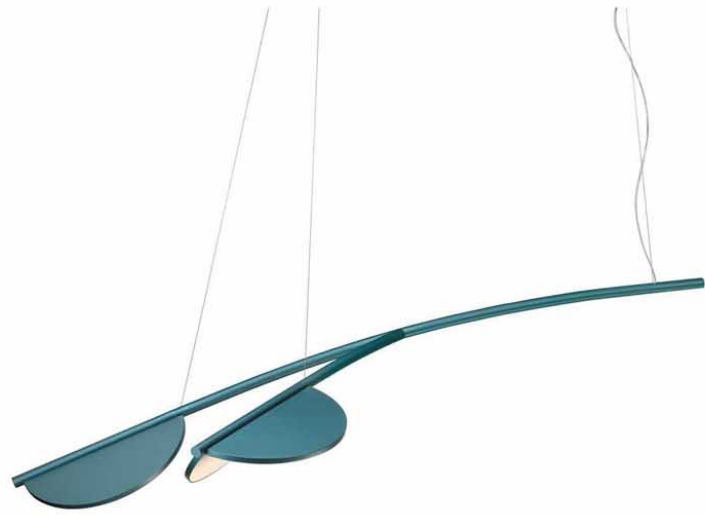

Austere-Wall

Wall Lamp

Great JJ TR lamp

BJD0000

Arrangements Round

Ø 1020 mm

Ø 665 mm

Ø 398 mm

Arrangements Square

Arrangements Drop

Arrangements Line

Arrangements Broken Line

Arrangements

Almendra Arch S2

Almendra Organic S2

Almendra Organic S3

197mm

189mm

770mm

1862mm

Almendra Linear S3

Almendra Linear S4

Almendra Linear S6

Chiara