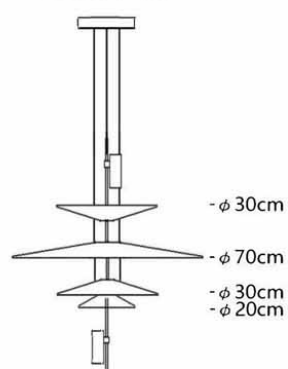

SD93037-4-A