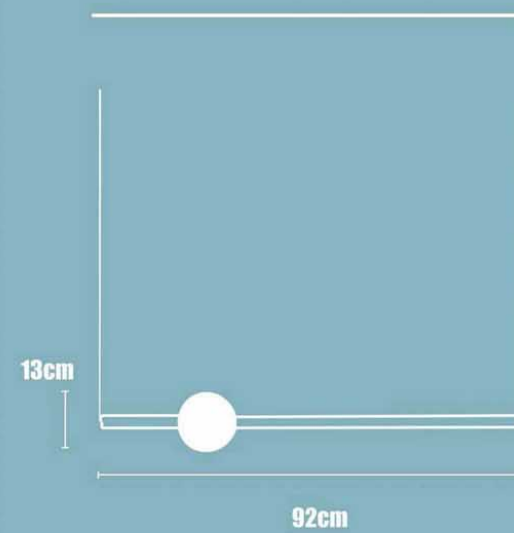

Orion tube light

BJD79239