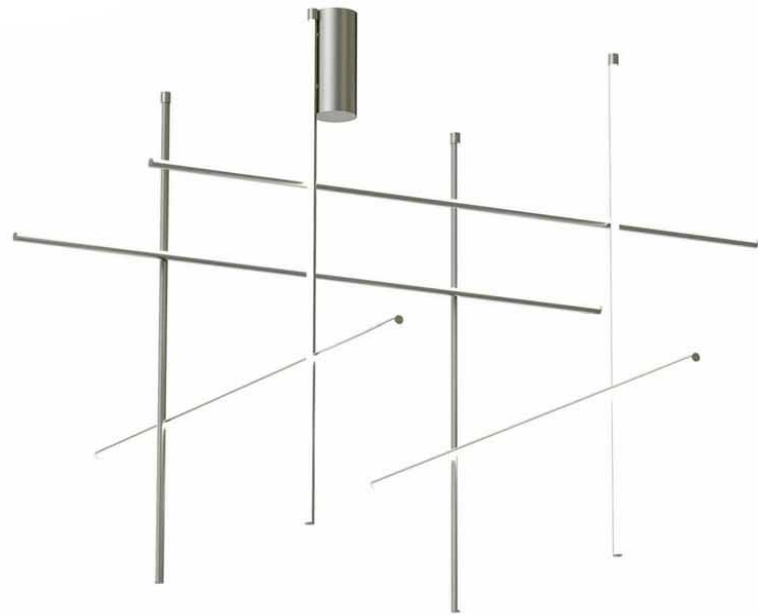

Coordinates Module C