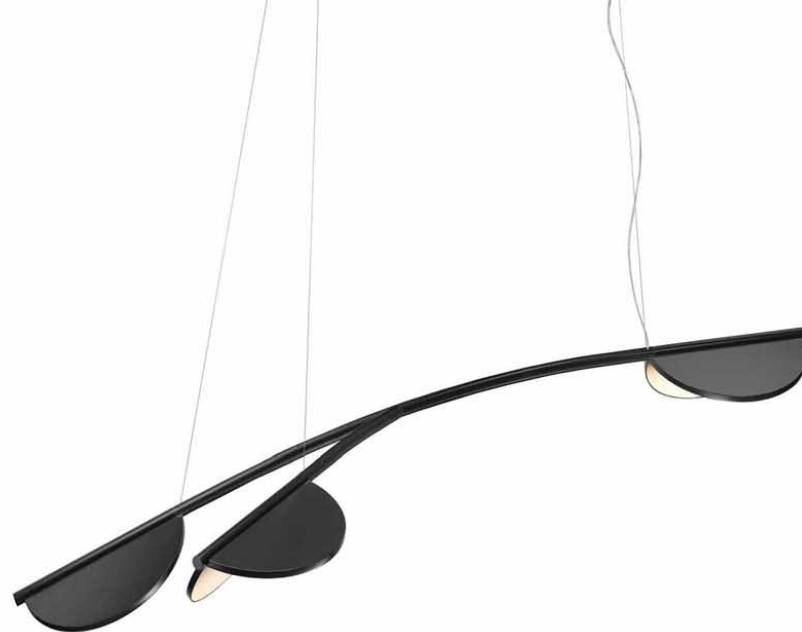

Austere-Wall

Wall Lamp

Great JJ TR lamp

BJD0000

Arrangements Round

Ø 1020 mm

Ø 665 mm

Ø 398 mm

Arrangements Square

Arrangements Drop

Arrangements Line

Arrangements Broken Line

Arrangements

Almendra Arch S2

Almendra Organic S2

Almendra Organic S3