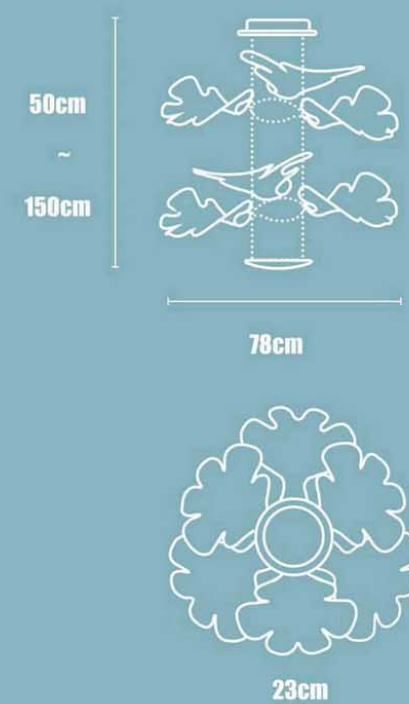

Artemide pendants

BJD9009