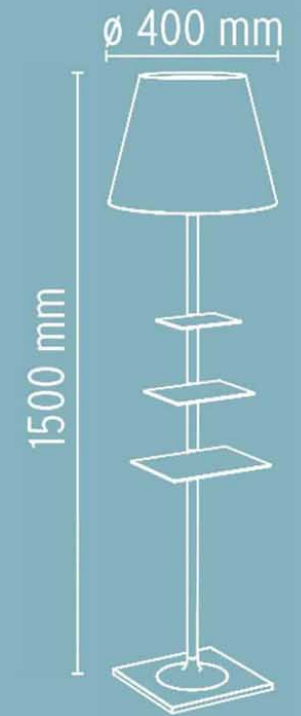

BIBLIOTHEQUE NATIONALE

BJL1909B