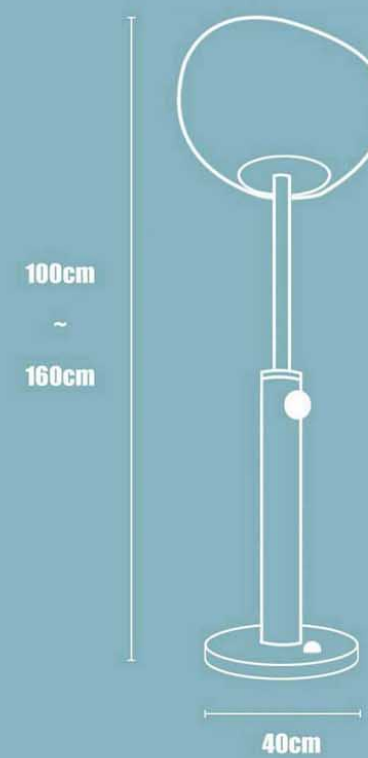

40cm

Melt table light

BJT3109

43cm

26cm

Melt floor light

BJL3109

Mirror stand light