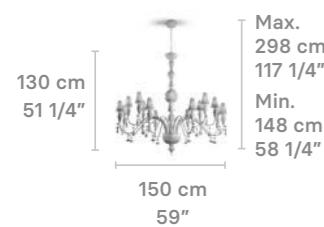

HANGING LAMP

Chandelier 16 lights (PL)

Weight:
19 Kg / 41.90 lb

IP20 / CE UK CCC NOM

- Lampholder: E14/E12
- Max. Power: 16x9W LED (144W)
  CE/UK/CCC: 16xE14 max. 9W LED (144W)
  US/JP: 16xE12 max. 9W LED (144W)
- Frequency: 50/60 Hz
- Output voltage:
  ~220/240 VAC (CE UK CCC)
  100/125 VAC (US JP)
- Bulbs not included