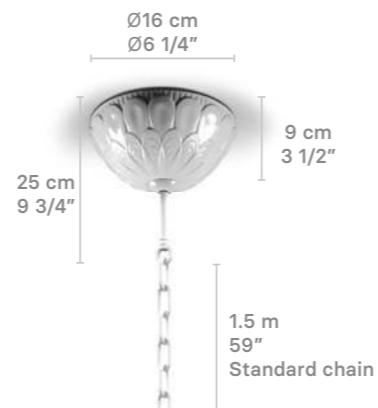

Weight:
5.8 Kg / 12.8 lbs

IP20

- Lampholder: E14/E12/E17
- Max. Power: 2x9W LED (18W)
  CE/UK: 2xE14 max. 9W LED (18W)
  US: 2xE12 max. 9W LED (18W)
  JP: 2xE17 max. 9W LED (18W)
- Frequency: 50/60 Hz
- Output voltage:
  ~220/240 VAC (CE UK)
  100/125 VAC (US JP)
- Bulbs not included

Canopy: porcelain

Chandelier oval 150 cm
01024182 CE/UK
01024183 US
01024184 JP