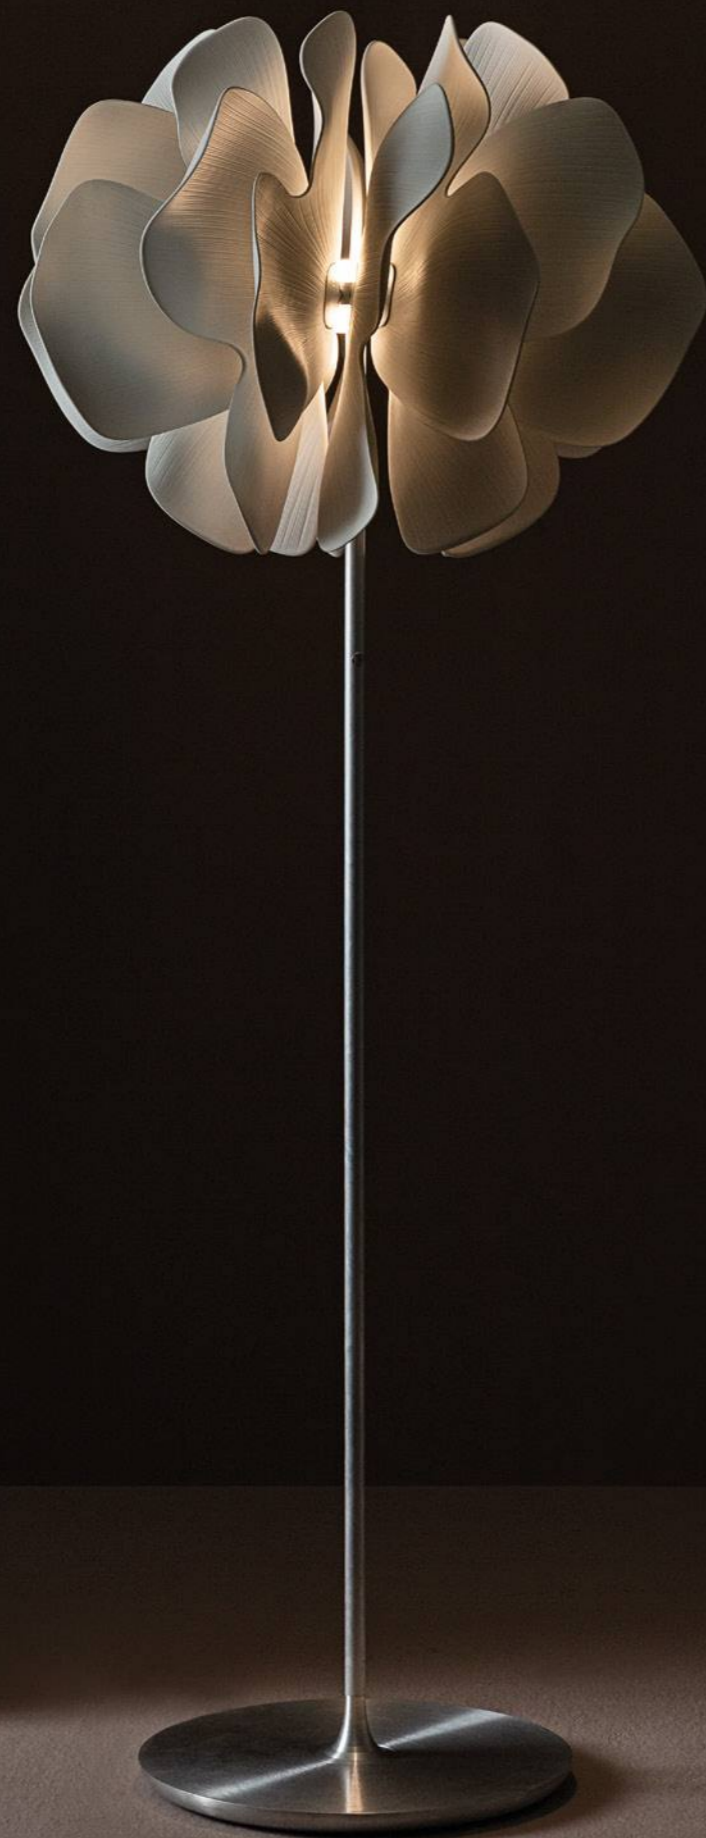

Nightbloom

by Marcel Wanders

01

Nightbloom Floor Lamp White

Technical data
Page 195