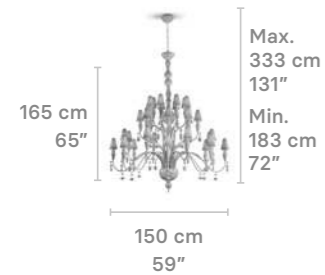

IVY & SEED COLLECTION

CHANDELIERS

Chandelier 32 lights (L)

Weight:
36.7 Kg / 77.18 lb

IP20 / CE UK CCC NOM

- Lampholder: E14/E12
- Max. Power: 32x9W LED (288W)
  CE/UK: 32xE14 max. 9W LED (288W)
  US/JP: 32xE12 max. 9W LED (288W)
- Frequency: 50/60 Hz
- Output voltage:
  ~220/240 VAC (CE UK)
  100/125 VAC (US JP)
- Bulbs not included