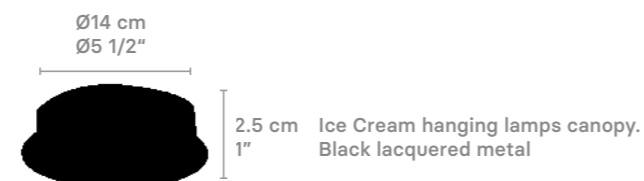

Weight:
5.8 Kg / 12.3 lb

IP20 LED / CE UK CCC NOM

* Lampholder: E14/E12/E17
* Max. Power: 3x9W LED (27W)
CE/UK: 3xE14 max. 9W LED (27W)
US: 3xE12 max. 9W LED (27W)
JP: 3xE17 max. 9W LED (27W)
* Frequency: 50/60 Hz
* Output voltage:
~220/240 VAC (CE UK)
100/125 VAC (US JP)
Bulbs not included