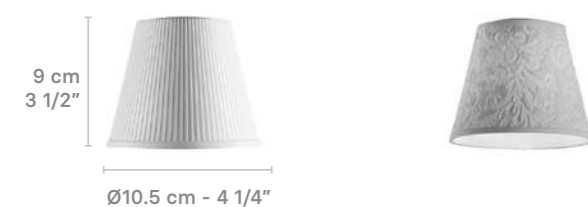

The lampshade for Winter Palace collection are made in porcelain.

**Pleated** Standard for WP Côte d'Azur  
**Laced** Standard for WP collection

For E14/E16 lampholders (CE/UK/US/CCC electric version)

For G9 lampholders (JP electric version)