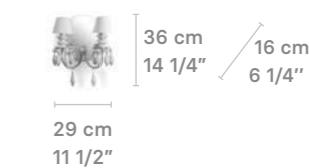

WALL LIGHTS

Wall Light 2 Lights

Weight:
1.75 Kg / 3.86 lb

IP20

- Lampholder: E14/E12/G9
- Max. Power: 2x9W LED (18W)
  CE/UK/CCC: 2xE14 max. 9W LED (18W)
  US: 2xE12 max. 9W LED (18W)
  JP: 2xG9 max. 9W LED (18W)
- Frequency: 50/60 Hz
- Output voltage:
  ~220/240 VAC (CE UK CCC)
  100/125 VAC (US JP)
  Bulbs not included
  Wood with mirror wall base:
  Ø22x3 cm · Ø8 3/4"x 1 1/4"

The lampshade for Belle de Nuit collection are made in porcelain.
The lampshade for Hanging, Floor and Table lamps are made in fabric.

Pleated Standard for BdN Laced Standard for BdN Gold version

For E14/E16 lampholders (CE/UK/US/CCC electric version)