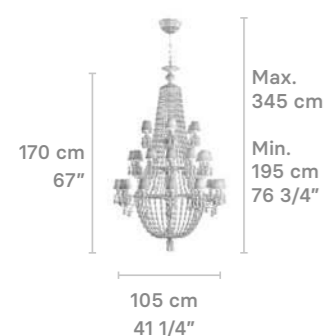

## CHANDELIERS

Chandelier 30 lights

Weight:  
58 Kg / 127.89 lb

IP20 / CE UK US CCC NOM

- \* Lampholder: E14/E12/G9
- \* Max. Power: 30x9W LED (270W)  
CE/UK: 30xE14 max. 9W LED (270W)  
US: 30xE12 max. 9W LED (270W)  
JP: 30xG9 max. 9W LED (270W)
- \* Frequency: 50/60 Hz
- \* Output voltage:  
~220/240 VAC (CE UK)  
100/125 VAC (US JP)  
Bulbs not included