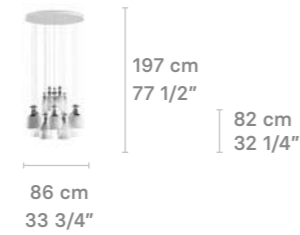

Chandelier 18 lights
Dancing on the sand

Weight:
43 Kg / 95 lb

IP20 / CE UK CCC NOM

- Lampholder: E27/E26
- Max. Power: 18x15W LED (270W)
- CE/UK: 18xE27 max. 15W LED (270W)
- CCC: 18xE27 max. 9W LED (162W)
- US: 18xE26 max. 15W LED (270W)
- Frequency: 50/60 Hz
- Output voltage:
  ~220/240 VAC (CE UK CCC)
- 100/125 VAC (US)
- Bulbs not included