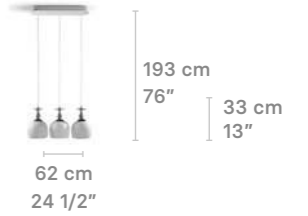

Hanging Lamp 3 lights
Gazing at the ocean (A)

Weight:
7.1 Kg / 15.66 lb

IP20 / CE UK CCC NOM

- Lampholder: E27/E26
- Max. Power: 6x15W LED (90W)
- CE/UK: 6xE27 max. 15W LED (90W)
- CCC: 6xE27 max. 9W LED (54W)
- US: 6xE26 max. 15W LED (90W)
- Frequency: 50/60 Hz
- Output voltage:
  ~220/240 VAC (CE UK CCC)
- 100/125 VAC (US)
- Bulbs not included

Canopy:
White lacquered (metal)