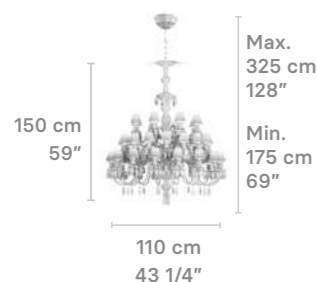

BELLE DE NUIT COLLECTION

BELLE DE NUIT / 225

CHANDELIERS

Chandelier 56 lights

Weight:
48.7 Kg / 107.38lb

IP20

- Lampholder: E14/E12/G9
- Max. Power: 56x9W LED (504W)
  CE/UK: 56xE14 max. 9W LED (504W)
  US: 56xE12 max. 9W LED (504W)
  JP: 56xG9 max. 9W LED (504W)
- Frequency: 50/60 Hz
- Output voltage:
  ~220/240 VAC (CE UK)
  100/125 VAC (US JP)
  Bulbs not included