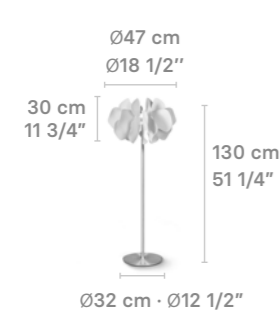

Nightbloom

Weight:
14 Kg / 31 lb

IP20 LED / CE UK US / NOM

- Max. Power: 40W
- LED Power: 34W
- Dimmable LED
- Integrated LED
- 2700K - 105 lm/W (3570lm)
- Dimmer included: Foot
- Dimmable 10%-100%
- Aluminum base Ø32cm · Ø12 1/2"