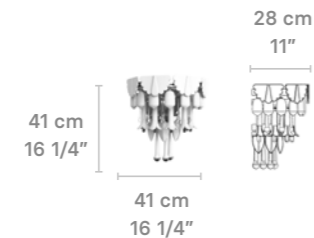

SEASONS COLLECTION

CHANDELIERS

Weight:
75 Kg / 175 lbs

IP20

- Lampholder: E14/E12/E17
- Max. Power: 28x9W LED (252W)
  CE/UK: 28xE14 max. 9W LED (252W)
  US: 28xE12 max. 9W LED (252W)
  JP: 28xE17 max. 9W LED (252W)
- Frequency: 50/60 Hz
- Output voltage:
  ~220/240 VAC (CE UK)
  100/125 VAC (US JP)
- Bulbs not included

Weight:
45 Kg / 100 lbs

IP20

- Lampholder: E14/E12/E17
- Max. Power: 16x9W LED (144W)
  CE/UK: 16xE14 max. 9W LED (144W)
  US: 16xE12 max. 9W LED (144W)
  JP: 16xE17 max. 9W LED (144W)
- Frequency: 50/60 Hz
- Output voltage:
  ~220/240 VAC (CE UK)
  100/125 VAC (US JP)
- Bulbs not included

Weight:
20 Kg / 44 lbs

IP20

- Lampholder: E14/E12/E17
- Max. Power: 10x9W LED (90W)
  CE/UK: 10xE14 max. 9W LED (90W)
  US: 10xE12 max. 9W LED (90W)
  JP: 10xE17 max. 9W LED (90W)
- Frequency: 50/60 Hz
- Output voltage:
  ~220/240 VAC (CE UK)
  100/125 VAC (US JP)
- Bulbs not included

Weight:
35 Kg / 78 lbs

IP20

- Lampholder: E14/E12/E17
- Max. Power: 15x9W LED (135W)
  CE/UK: 15xE14 max. 9W LED (135W)
  US: 15xE12 max. 9W LED (135W)
  JP: 15xE17 max. 9W LED (135W)
- Frequency: 50/60 Hz
- Output voltage:
  ~220/240 VAC (CE UK)
  100/125 VAC (US JP)
- Bulbs not included

Sunrise

CHANDELIERS

Chandelier 70 cm
01024173 CE/UK
01024174 US
01024175 JP

HANGING LAMP

Weight:
18 Kg / 40 lbs

IP20

- Lampholder: E14/E12/E17
- Max. Power: 9x9W LED (81W)
  CE/UK: 9xE14 max. 9W LED (81W)
  US: 9xE12 max. 9W LED (81W)
  JP: 9xE17 max. 9W LED (81W)
- Frequency: 50/60 Hz
- Output voltage:
  ~220/240 VAC (CE UK)
  100/125 VAC (US JP)
- Bulbs not included

WALL LIGHT

Weight:
5.8 Kg / 12.8 lbs

IP20

- Lampholder: E14/E12/E17
- Max. Power: 2x9W LED (18W)
  CE/UK: 2xE14 max. 9W LED (18W)
  US: 2xE12 max. 9W LED (18W)
  JP: 2xE17 max. 9W LED (18W)
- Frequency: 50/60 Hz
- Output voltage:
  ~220/240 VAC (CE UK)
  100/125 VAC (US JP)
- Bulbs not included

Canopy: porcelain

HANGING LAMPS