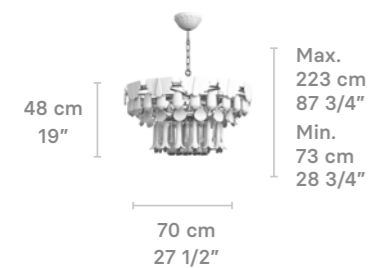

HANGING LAMP

Hanging lamp 70 cm

Weight:
18 Kg / 40 lbs

IP20

- Lampholder: E14/E12/E17
- Max. Power: 9x9W LED (81W)
  CE/UK: 9xE14 max. 9W LED (81W)
  US: 9xE12 max. 9W LED (81W)
  JP: 9xE17 max. 9W LED (81W)
- Frequency: 50/60 Hz
- Output voltage:
  ~220/240 VAC (CE UK)
  100/125 VAC (US JP)
- Bulbs not included