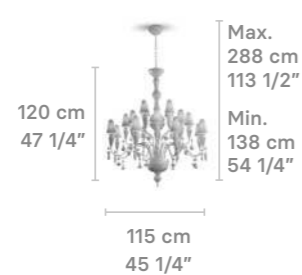

Chandelier 20 lights (M)

Weight:
21.5 Kg / 47.41 lb

IP20 / CE UK CCC NOM

- Lampholder: E14/E12
- Max. Power: 20x9W LED (180W)
  CE/UK/CCC: 20xE14 max. 9W LED (180W)
  US/JP: 20xE12 max. 9W LED (180W)
- Frequency: 50/60 Hz
- Output voltage:
  ~220/240 VAC (CE UK CCC)
  100/125 VAC (US JP)
- Bulbs not included