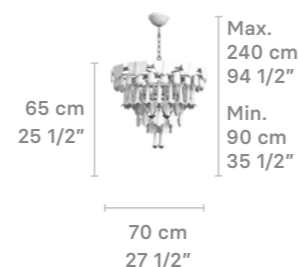

Chandelier 70 cm

Weight:
20 Kg / 44 lbs

IP20

- Lampholder: E14/E12/E17
- Max. Power: 10x9W LED (90W)
  CE/UK: 10xE14 max. 9W LED (90W)
  US: 10xE12 max. 9W LED (90W)
  JP: 10xE17 max. 9W LED (90W)
- Frequency: 50/60 Hz
- Output voltage:
  ~220/240 VAC (CE UK)
  100/125 VAC (US JP)
- Bulbs not included