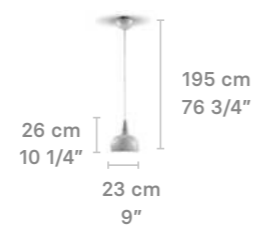

Hanging lamp 1 light

Weight:
1.95 Kg / 4.30 lb

IP20 / CE UK CCC NOM

- Lampholder: E27/E26
- Max. Power: 1x15W LED
  CE/UK: 1xE27 max. 15W LED
  CCC: 1xE27 max. 9W LED
  US/JP: 1xE26 max. 15W LED
- Frequency: 50/60 Hz
- Output voltage:
  ~220/240 VAC (CE UK CCC)
  100/125 VAC (US JP)
- Bulb not included

Canopy: porcelain