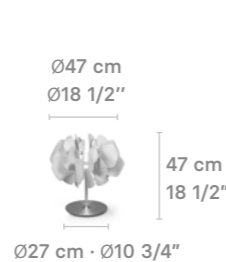

TABLE LAMPS

Nightbloom

Weight:
9.1 Kg / 20 lb

IP20 LED / CE UK US / NOM

- Max. Power: 17W
- LED Power: 17W
- Dimmable LED
- Integrated LED
- 2700K - 105 lm/W (1785lm)
- Dimmer included: Hand
- Dimmable 10%-100%
- Aluminum base Ø27cm · Ø10 3/4"