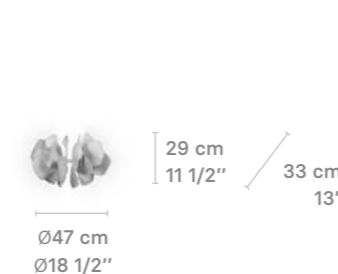

WALL LIGHTS

Nightbloom

Weight:
5.4 Kg / 11.9 lb

IP20 LED / CE UK US / NOM

- Max. Power: 40W
- LED Power: 20W
- No dimmable LED
- Integrated LED
- 2700K - 105 lm/W (2100lm)
- No dimmer included
- Aluminium wall base: Ø13 x 1.5 cm · Ø5 x 1/2"