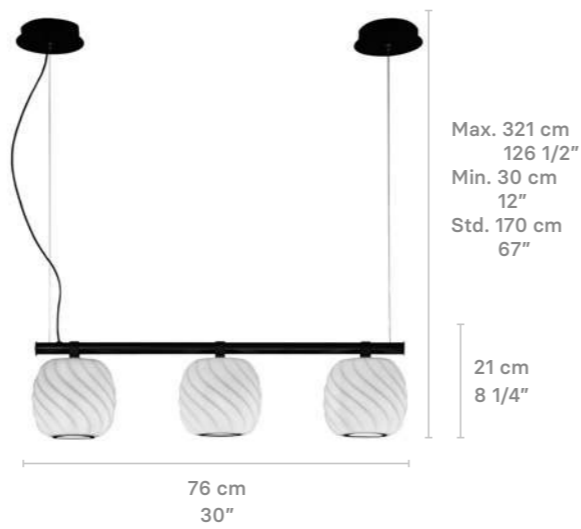

HANGING 3 LIGHTS

Weight:
5.8 Kg / 12.3 lb

IP20 LED / CE UK CCC NOM

* Lampholder: E14/E12/E17
* Max. Power: 3x9W LED (27W)
CE/UK: 3xE14 max. 9W LED (27W)
US: 3xE12 max. 9W LED (27W)
JP: 3xE17 max. 9W LED (27W)
* Frequency: 50/60 Hz
* Output voltage:
~220/240 VAC (CE UK)
100/125 VAC (US JP)
Bulbs not included