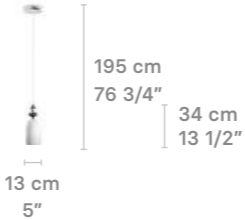

Béatrice - hanging lamp 1 light

Weight:
1.76 Kg / 3.88 lb

IP20 / CE UK CCC NOM

- Lampholder: E27/E26
- Max. Power: 1x15W LED
- CE/UK: 1xE27 max. 15W LED
- CCC: 1xE27 max. 9W LED
- US/JP: 1xE26 max. 15W LED
- Frequency: 50/60 Hz
- Output voltage:
  ~220/240 VAC (CE UK CCC)
- 100/125 VAC (US JP)
- Bulb not included