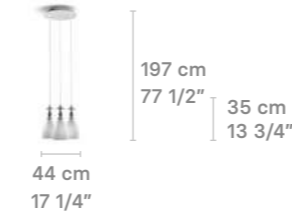

HANGING LAMPs

Hanging Lamp 3 lights
Sharing secrets (D)

Weight:
6.3 Kg / 13.89 lb

IP20 / CE UK CCC NOM

- Lampholder: E27/E26
- Max. Power: 3x15W LED (45W)
- CE/UK: 3xE27 max. 15W LED (45W)
- CCC: 3xE27 max. 9W LED (27W)
- US: 3xE26 max. 15W LED (45W)
- Frequency: 50/60 Hz
- Output voltage:
  ~220/240 VAC (CE UK CCC)
- 100/125 VAC (US)
- Bulbs not included