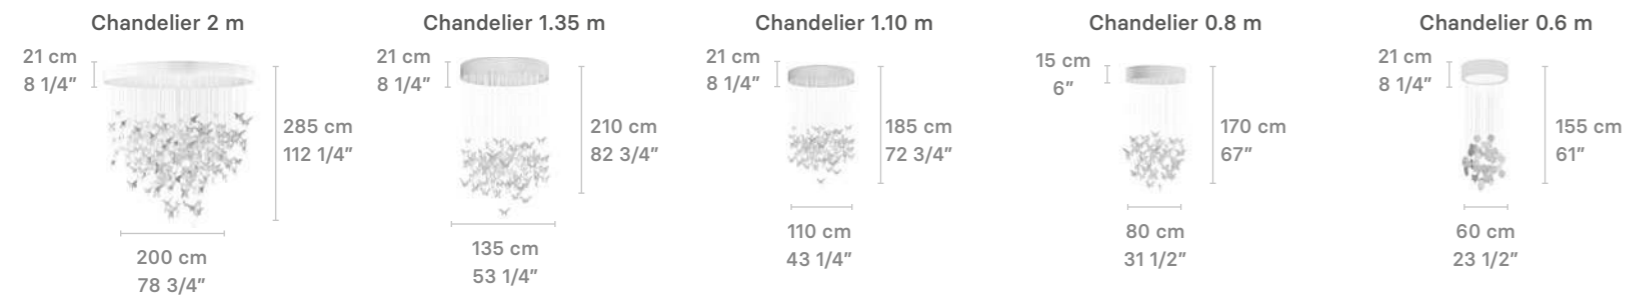

Weight:
133 Kg / 293.27 lb
IP20 LED / CE UK / UL NOM
300 porcelain pieces +
8 replacements.
* Max. Power: 97W
* LED Power 70W
* 1 Projector + Optical fiber
4000k - 1400 lm (aprox)

Weight:
60 Kg / 132.30 lb
IP20 LED / CE UK / UL NOM
151 porcelain pieces +
4 replacements.
* Max. Power: 97W
* LED Power 70W
* 1 Projector + Optical fiber
4000k - 1400 lm (aprox)

Weight:
52 Kg / 114.66 lb
IP20 LED / CE UK / UL NOM
108 porcelain pieces +
4 replacements.
* Max. Power: 97W
* LED Power 70W
* 1 Projector + Optical fiber
4000k - 1400 lm (aprox)

Weight:
26 Kg / 57.33 lb
IP20 LED / CE UK / UL NOM
56 porcelain pieces +
4 replacements.
* Max. Power: 97W
* LED Power 70W
* 1 Projector + Optical fiber
4000k - 1400 lm (aprox)

Weight:
23 Kg / 50,71 lb
IP20 LED / CE UK / UL NOM
40 porcelain pieces +
4 replacements.
* Max. Power: 50W
* LED Power: Projector 18W
* LED strip 30W
* Projector 4000k-120 lm/w
LED strip: 3000k-105 lm/w

The porcelain can be: Fairies (Gold-White or White) or Leaves (White).

The standard color of canopy is white, but also available in black.

HANGING LAMPS

Freeze frame I-II

Weight:
1,7 Kg / 3.75 lb
IP20 LED / CE UK / UL NOM
* Lampholder: G9
* Max. Power: 1x9W LED
CE/UK/US/JP: 1 x G9 max.9W LED
* Frequency: 50/60 Hz
* Output voltage:
~220/240 VAC (CE UK)
220/240 VAC (US JP)
Bulb not included