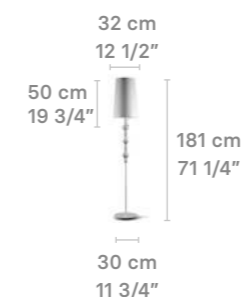

FLOOR LAMPS

Weight:
4.15 Kg / 9.15 lb

IP20

- Lampholder: E27/E26
- Max. Power: 1x15W LED
  CE/UK: 1xE27 max. 15W LED
  CCC: 1xE27 max. 9W LED
  US/JP: 1xE26 max. 15W LED
- Frequency: 50/60 Hz
- Output voltage:
  ~220/240 VAC (CE UK CCC)
  100/125 VAC (US JP)
  Bulb not included
  No dimmable