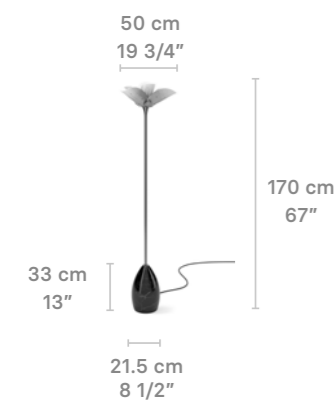

FLOOR LAMPS

HANGING LAMPS

WALL LIGHTS

Blossom Floor Lamp

Blossom Hanging Lamp

Blossom Wall Light

Weight:
28 Kg / 61.72 lb

Weight:
3.15 Kg / 6.94 lb

Weight:
2.1 Kg / 4.63 lb

IP20

IP20

IP20

* Lampholder: E14/E12
* Max. Power: 1x9W LED
CE/UK/CCC: 1xE14 max. 9W LED
US: 1xE12 max. 9W LED
* Frequency: 50/60 Hz
* Output voltage:
~220/240 VAC (CE UK CCC)
100/125 VAC (US)
① Bulb dimension:
max. Ø40x120 mm · Ø1 1/2" x 4 3/4"
Bulb not included
No dimmable
Marble base

* Lampholder: E14/E12/E17
* Max. Power: 1x9W LED
CE/UK/CCC: 1xE14 max. 9W LED
US: 1xE12 max. 9W LED
JP: 1xE17 max. 9W LED
* Frequency: 50/60 Hz
* Output voltage:
~220/240 VAC (CE UK CCC)
100/125 VAC (US JP)
① Bulb dimension:
max. Ø40x120 mm · Ø1 1/2" x 4 3/4"
Bulb not included

* Lampholder: E14/E12/E17
* Max. Power: 1x9W LED
CE/UK/CCC: 1xE14 max. 9W LED
US: 1xE12 max. 9W LED
JP: 1xE17 max. 9W LED
* Frequency: 50/60 Hz
* Output voltage:
~220/240 VAC (CE UK CCC)
100/125 VAC (US JP)
① Bulb dimension:
max. height: 85 mm · 3 1/4"
Bulb not included
Polished brass wall base:
Ø12x2 cm · Ø4 3/4" x 3/4"

Ø14.5 cm
Ø5 3/4"