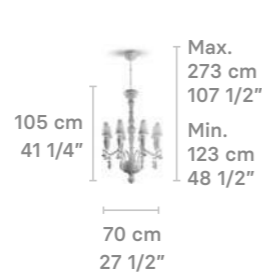

Chandelier 8 lights (S)

Weight:
12.70 Kg / 28 lb

IP20 / CE UK CCC NOM

- Lampholder: E14/E12
- Max. Power: 8x9W LED (72W)
  CE/UK/CCC: 8xE14 max. 9W LED (72W)
  US/JP: 8xE12 max. 9W LED (72W)
- Frequency: 50/60 Hz
- Output voltage:
  ~220/240 VAC (CE UK CCC)
  100/125 VAC (US JP)
- Bulbs not included