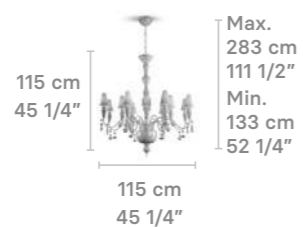

Chandelier 16 lights (PM)

Weight:
16 Kg / 35.28 lb

IP20 / CE UK CCC NOM

- Lampholder: E14/E12
- Max. Power: 16x9W LED (144W)
  CE/UK/CCC: 16xE14 max. 9W LED (144W)
  US/JP: 16xE12 max. 9W LED (144W)
- Frequency: 50/60 Hz
- Output voltage:
  ~220/240 VAC (CE UK CCC)
  100/125 VAC (US JP)
- Bulbs not included