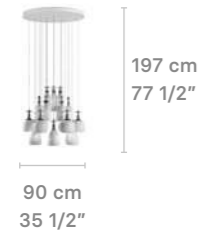

MADemoiselle COLLECTION

CHANDELIERs

Chandelier 24 lights
Strolling through blossoms