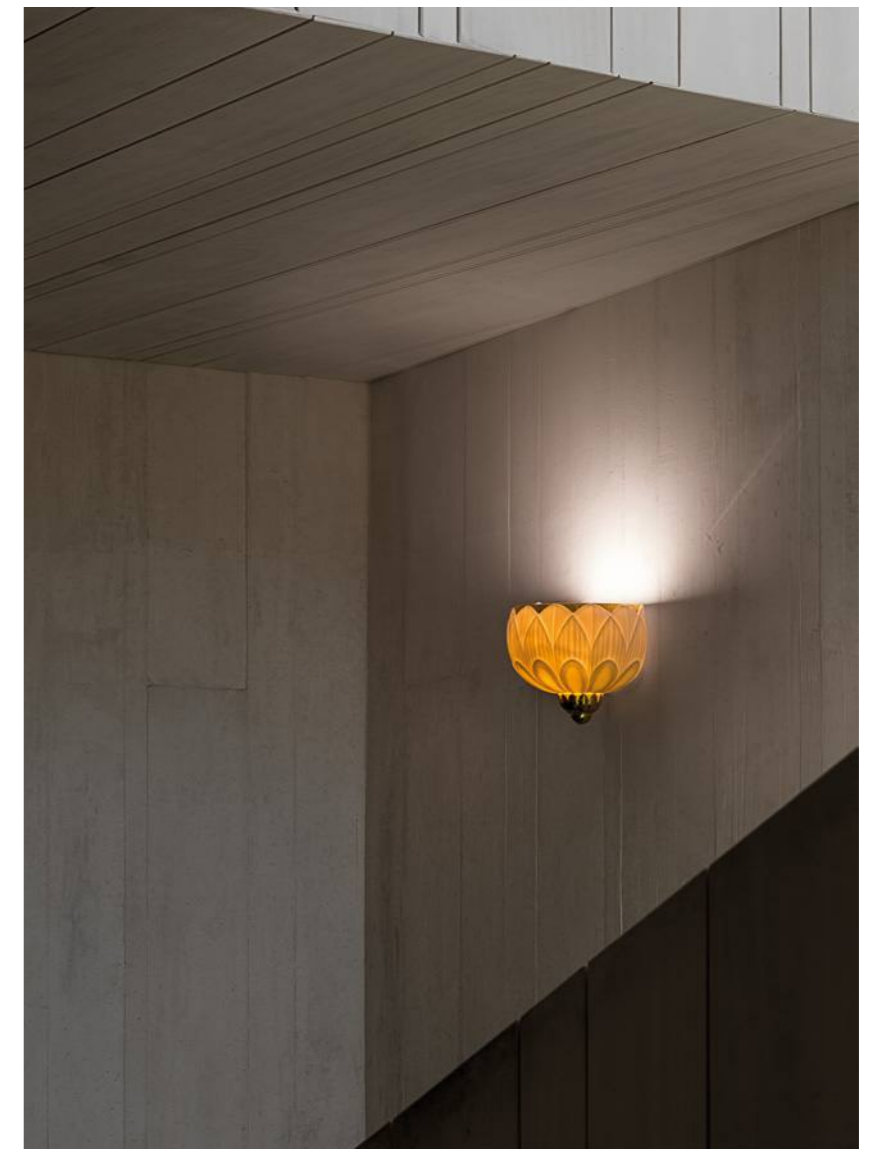

Ivy & Seed Chandelier 20 Lights (M) Red Coral

Ivy & Seed Single Hanging Lamp White-Gold

## From beginning to end

The ceiling roses in the *Ivy & Seed* hanging lamps are in themselves a thing of beauty, and are, as always, delicately decorated by hand.

Ivy & Seed Wall Light White & Gold

The Parrot Party Table Lamp