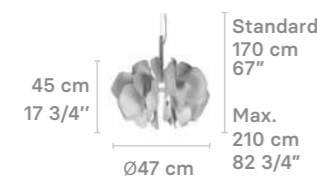

### Nightbloom

Standard  
170 cm  
67"

Max.  
210 cm  
82 3/4"

56 cm  
22"

Ø68 cm  
Ø26 3/4"

Weight:  
22 Kg / 48.53 lb

IP20 LED / CE UK US / NOM

- \* Max. Power: 40W
- \* LED Power: 34W
- \* Dimmable LED (CE UK US)
- \* Integrated LED
- \* 2700K - 105 lm/W (3570 lm)
- \* Dimmable driver included: 0-10V (CE UK US)

### Nightbloom

Standard  
170 cm  
67"

Max.  
210 cm  
82 3/4"

45 cm  
17 3/4"

Ø47 cm  
Ø18 1/2"

Weight:  
7.66 Kg / 16.88 lb

IP20 LED / CE UK US / NOM

- \* Max. Power: 40W
- \* LED Power: 34W
- \* Dimmable LED (CE UK US)
- \* Integrated LED
- \* 2700K - 105 lm/W (3570 lm)
- \* Dimmable driver included: 0-10V (CE UK US)
- \* Driver included (JP)