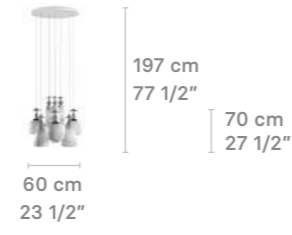

**Chandelier 9 lights**  
Seaside dreams

Weight:  
24 Kg / 53 lb

IP20 / CE UK CCC NOM

- \* Lampholder: E27/E26
- \* Max. Power: 9x15W LED (135W)
- CE/UK: 9xE27 max. 15W LED (135W)
- CCC: 9xE27 max. 9W LED (81W)
- US: 9xE26 max. 15W LED (135W)
- \* Frequency: 50/60 Hz
- \* Output voltage:  
~220/240 VAC (CE UK CCC)
- 100/125 VAC (US)
- Bulbs not included