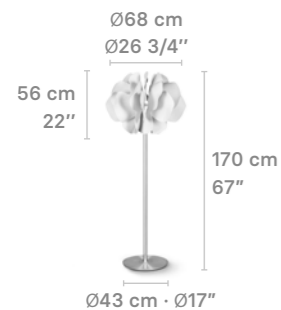

FLOOR LAMPS

Nightbloom

Weight:
36.5 Kg / 80.47 lb

IP20 LED / CE UK US / NOM

- Max. Power: 40W
- LED Power: 34W
- Dimmable LED
- Integrated LED
- 2700K - 105 lm/W (3570lm)
- Dimmer included: Foot
- Dimmable 10%-100%
- Aluminum base Ø43cm · Ø17"