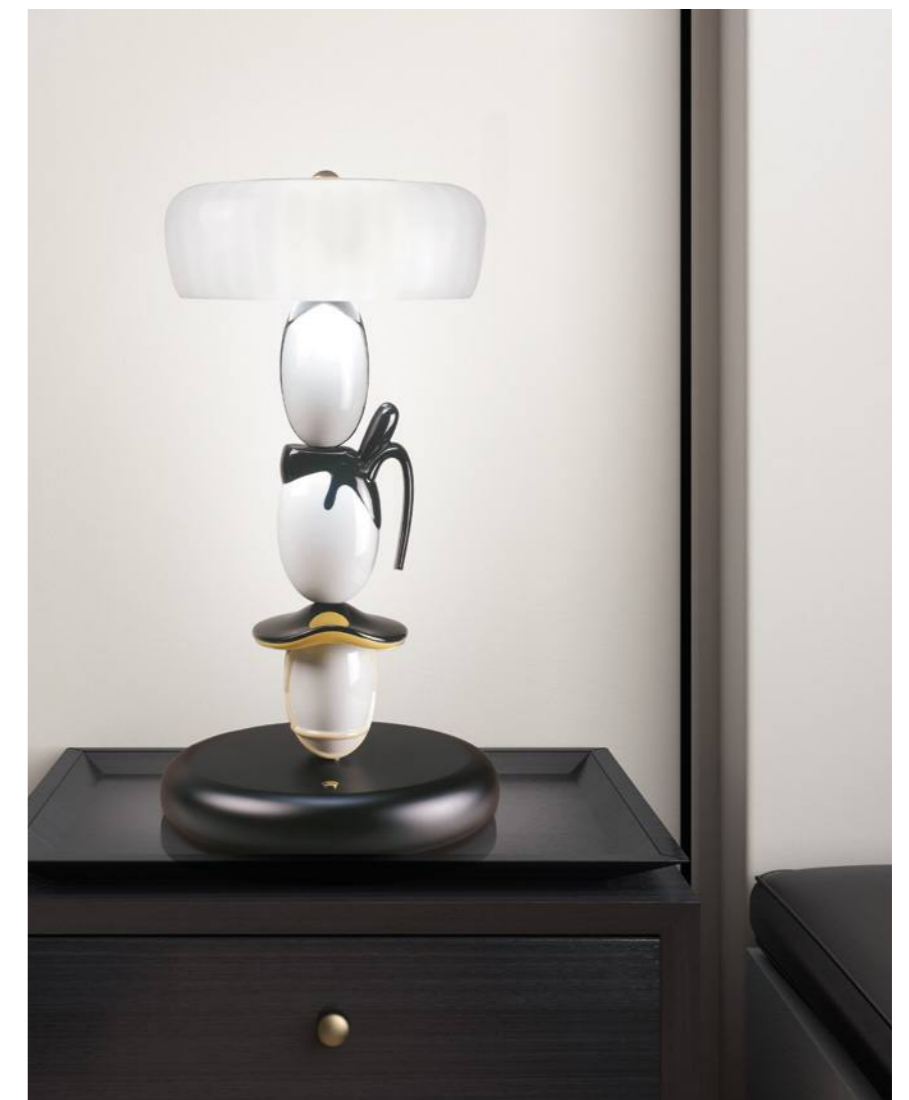

Hairstyle

by Shimizu

20

A Journey Through History

In Medieval Japan, the sandogasa, a large sun hat fashioned from straw, accompanied travelers on their long journeys across the country. It was these hats, and the traditional hairstyles that hid behind them, that inspired Japanese designer Hisakazu Shimizu to create this original collection of lamps.

Starting with their black satin wood bases and ending with shades made with layers of hand-blown Murano crystal, the sheer luster of these creations are sure to make an impression.

Technical data
Page 273

Hairstyle Lamp (H/I/M)

Hairstyle Lamp (H/I/M)