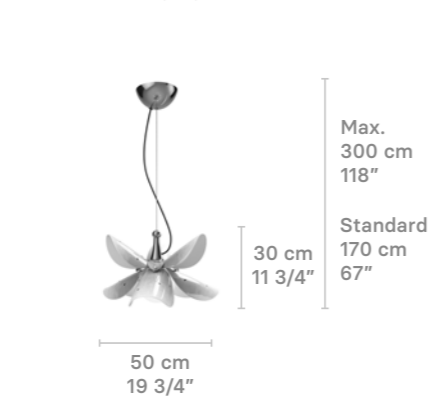

FLOOR LAMPS

HANGING LAMPS

WALL LIGHTS

Blossom Floor Lamp

Blossom Hanging Lamp

Blossom Wall Light

Weight:
28 Kg / 61.72 lb

Weight:
3.15 Kg / 6.94 lb

Weight:
2.1 Kg / 4.63 lb

IP20

IP20

IP20

* Lampholder: E14/E12
* Max. Power: 1x9W LED
CE/UK/CCC: 1xE14 max. 9W LED
US: 1xE12 max. 9W LED
* Frequency: 50/60 Hz
* Output voltage:
~220/240 VAC (CE UK CCC)
100/125 VAC (US)
① Bulb dimension:
max. Ø40x120 mm · Ø1 1/2" x 4 3/4"
Bulb not included
No dimmable
Marble base

* Lampholder: E14/E12/E17
* Max. Power: 1x9W LED
CE/UK/CCC: 1xE14 max. 9W LED
US: 1xE12 max. 9W LED
JP: 1xE17 max. 9W LED
* Frequency: 50/60 Hz
* Output voltage:
~220/240 VAC (CE UK CCC)
100/125 VAC (US JP)
① Bulb dimension:
max. Ø40x120 mm · Ø1 1/2" x 4 3/4"
Bulb not included

* Lampholder: E14/E12/E17
* Max. Power: 1x9W LED
CE/UK/CCC: 1xE14 max. 9W LED
US: 1xE12 max. 9W LED
JP: 1xE17 max. 9W LED
* Frequency: 50/60 Hz
* Output voltage:
~220/240 VAC (CE UK CCC)
100/125 VAC (US JP)
① Bulb dimension:
max. height: 85 mm · 3 1/4"
Bulb not included
Polished brass wall base:
Ø12x2 cm · Ø4 3/4" x 3/4"

Ø14.5 cm
Ø5 3/4"