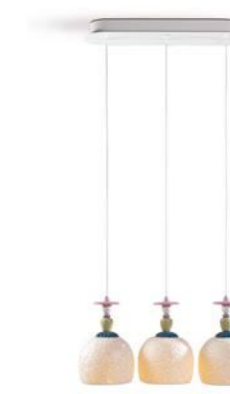

MD Hanging Lamp 3 lights
Gazing at the ocean (A)
01023560 CE/UK/CCC
01023561 US