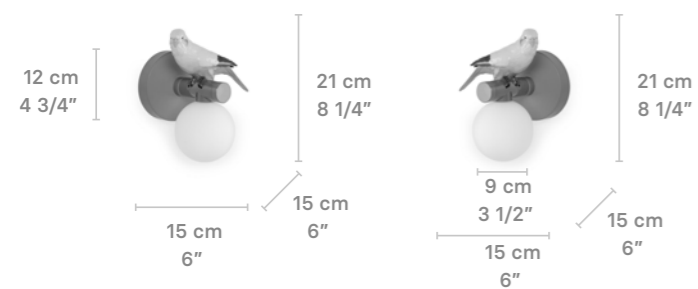

WALL LIGHTS

Parrot Wall Light