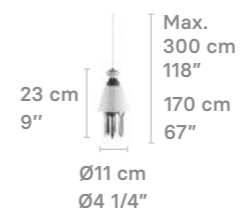

Lithophane Hanging Lamp

Weight:
0.82 Kg / 1.81 lb

IP20

- Lampholder: G9
- Max. Power: 1x9W LED
  CE/UK/US/JP: 1xG9 max. 9W LED
- Frequency: 50/60 Hz
- Output voltage:
  ~220/240 VAC (CE UK)
  100/125 VAC (US JP)
  Bulb not included