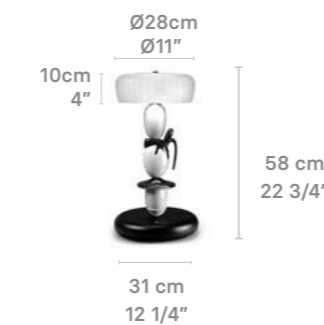

TABLE LAMPS

Hairstyle lamp (H/I/M)

Weight:
4.50 Kg / 9.92 lb

IP20 / CE UK CCC

- Lampholder: G9
- Max. Power: 2x9W LED (18W)
  CE/UK/US/JP: 2xG9 max. 9W LED (18W)
- Frequency: 50/60 Hz
- Output voltage:
  ~220/240 VAC (CE UK)
  100/125 VAC (US JP)
  Bulbs not included
  No dimmable