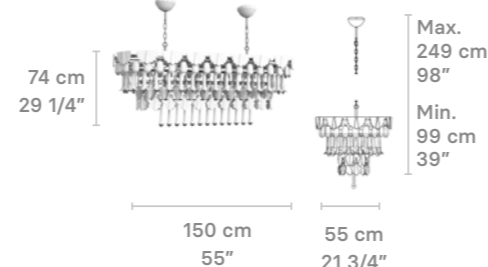

Chandelier 150 cm oval

Weight:
35 Kg / 78 lbs

IP20

- Lampholder: E14/E12/E17
- Max. Power: 15x9W LED (135W)
  CE/UK: 15xE14 max. 9W LED (135W)
  US: 15xE12 max. 9W LED (135W)
  JP: 15xE17 max. 9W LED (135W)
- Frequency: 50/60 Hz
- Output voltage:
  ~220/240 VAC (CE UK)
  100/125 VAC (US JP)
- Bulbs not included