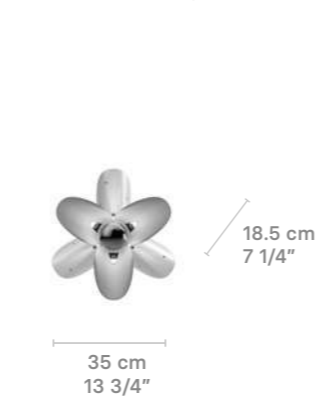

FLOOR LAMPS

HANGING LAMPS

WALL LIGHTS

Blossom Floor Lamp

Blossom Hanging Lamp

Blossom Wall Light

Weight:
28 Kg / 61.72 lb

Weight:
3.15 Kg / 6.94 lb

Weight:
2.1 Kg / 4.63 lb

IP20

IP20

IP20

* Lampholder: E14/E12
* Max. Power: 1x9W LED
CE/UK/CCC: 1xE14 max. 9W LED
US: 1xE12 max. 9W LED
* Frequency: 50/60 Hz
* Output voltage:
~220/240 VAC (CE UK CCC)
100/125 VAC (US)
① Bulb dimension:
max. Ø40x120 mm · Ø1 1/2" x 4 3/4"
Bulb not included
No dimmable
Marble base

* Lampholder: E14/E12/E17
* Max. Power: 1x9W LED
CE/UK/CCC: 1xE14 max. 9W LED
US: 1xE12 max. 9W LED
JP: 1xE17 max. 9W LED
* Frequency: 50/60 Hz
* Output voltage:
~220/240 VAC (CE UK CCC)
100/125 VAC (US JP)
① Bulb dimension:
max. Ø40x120 mm · Ø1 1/2" x 4 3/4"
Bulb not included

* Lampholder: E14/E12/E17
* Max. Power: 1x9W LED
CE/UK/CCC: 1xE14 max. 9W LED
US: 1xE12 max. 9W LED
JP: 1xE17 max. 9W LED
* Frequency: 50/60 Hz
* Output voltage:
~220/240 VAC (CE UK CCC)
100/125 VAC (US JP)
① Bulb dimension:
max. height: 85 mm · 3 1/4"
Bulb not included
Polished brass wall base:
Ø12x2 cm · Ø4 3/4" x 3/4"

Ø14.5 cm
Ø5 3/4"