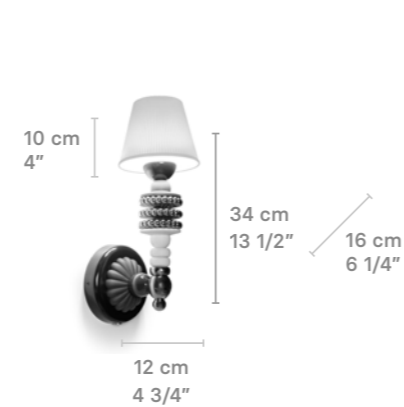

## WALL LIGHT

Weight:  
1 Kg / 2.2 lb

IP20

- \* Lampholder: E14/E12/E17
- \* Max. Power: 1x9W LED  
CE/UK: 1xE14 max. 9W LED  
US: 1xE12 max. 9W LED  
JP: 1xE17 max. 9W LED
- \* Frequency: 50/60 Hz
- \* Output voltage:  
~220/240 VAC (CE UK)  
100/125 VAC (US JP)
- \* Bulb dimension:  
max. Ø45x80 mm · Ø1 3/4"x 3 1/4"  
Bulb not included  
Black metal base:  
Ø12 x 3cm - 4 3/4 x 1 1/4"