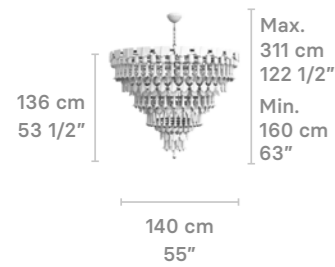

SEASONS COLLECTION

CHANDELIERS

Chandelier 140 cm

Weight:
75 Kg / 175 lbs

IP20

- Lampholder: E14/E12/E17
- Max. Power: 28x9W LED (252W)
  CE/UK: 28xE14 max. 9W LED (252W)
  US: 28xE12 max. 9W LED (252W)
  JP: 28xE17 max. 9W LED (252W)
- Frequency: 50/60 Hz
- Output voltage:
  ~220/240 VAC (CE UK)
  100/125 VAC (US JP)
- Bulbs not included