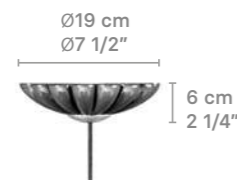

01023999 CE/UK/CCC
01024000 US
01024001 JP

* The lampshade of the floor, table and hanging Firefly lamps are made in fabric pleated.

* The base of the floor and table Firefly lamps are made in wood.

* The base of wall Firefly lamps are made in metal.

* The lampshade of wall Firefly lamp are made in porcelain.

FIREFLY hanging lamps canopy
Porcelain