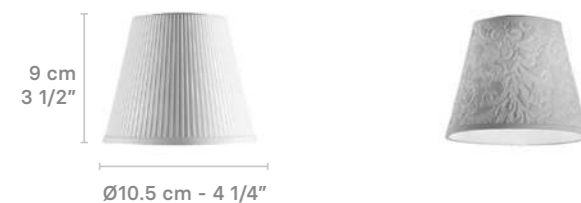

For G9 lampholders (JP electric version)