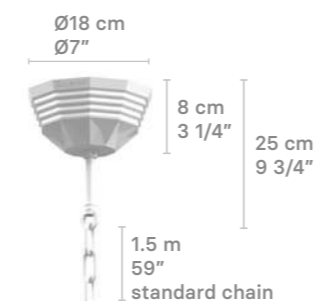

Belle de Nuit chandelier canopy.
Porcelain.
A chain and a canopy are included
for all our chandeliers.

01023469