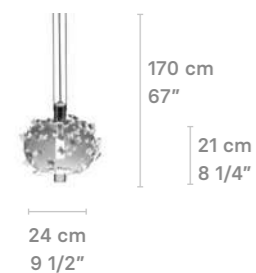

HANGING LAMPS

Freeze frame I-II

Weight:
1,7 Kg / 3.75 lb
IP20 LED / CE UK / UL NOM
* Lampholder: G9
* Max. Power: 1x9W LED
CE/UK/US/JP: 1 x G9 max.9W LED
* Frequency: 50/60 Hz
* Output voltage:
~220/240 VAC (CE UK)
220/240 VAC (US JP)
Bulb not included