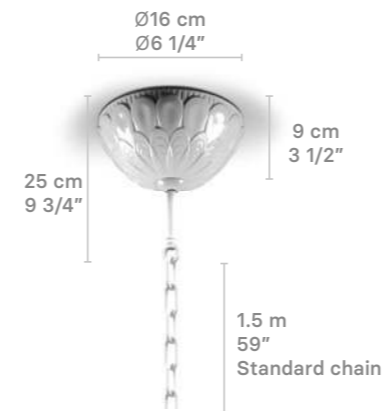

Canopy: porcelain

Three different shades to choose.  
The lampshades of Ivy & Seed Collection are made in porcelain.

Pleated

Spheres

Vegetal

Standard for Ivy & Seed Collection

13.5 cm  
6 1/2"

Ø10 cm  
Ø4"