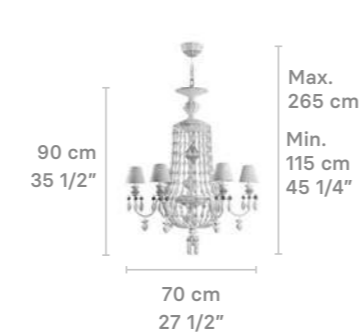

Chandelier 6 lights

Weight:
13.7 Kg / 30.21lb

IP20 / CE UK US CCC NOM

- Lampholder: E14/E12/G9
- Max. Power: 6x9W LED (54W)
  CE/UK/CCC: 6xE14 max. 9W LED (54W)
  US: 6xE12 max. 9W LED (54W)
  JP: 6xG9 max. 9W LED (54W)
- Frequency: 50/60 Hz
- Output voltage:
  ~220/240 VAC (CE UK CCC)
  100/125 VAC (US JP)
  Bulbs not included

The lampshade for Winter Palace collection are made in porcelain.

Pleated Standard for WP Côte d'Azur
Laced Standard for WP collection

For E14/E16 lampholders (CE/UK/US/CCC electric version)