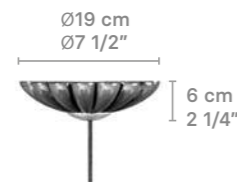

01024141 CE/UK
01024136 US
01024143 JP

- The lampshade of the floor, table and hanging Firefly lamps are made in fabric pleated.
- The base of the floor and table Firefly lamps are made in wood.
- The base of wall Firefly lamps are made in metal.
- The lampshade of wall Firefly lamp are made in porcelain.

FIREFLY hanging lamps canopy
Porcelain