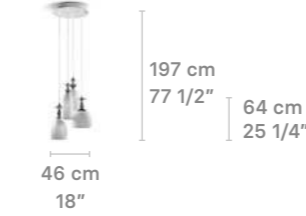

Hanging Lamp 4 lights
Walking on the beach

Weight:
7.4 Kg / 16.32 lb

IP20 / CE UK CCC NOM

- Lampholder: E27/E26
- Max. Power: 4x15W LED (60W)
- CE/UK: 4xE27 max. 15W LED (60W)
- CCC: 4xE27 max. 9W LED (36W)
- US: 4xE26 max. 15W LED (60W)
- Frequency: 50/60 Hz
- Output voltage:
  ~220/240 VAC (CE UK CCC)
- 100/125 VAC (US)
- Bulbs not included