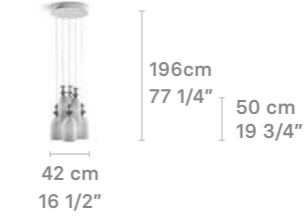

Hanging Lamp 6 lights
Gathering in the law (BC)

Weight:
8.9 Kg / 19.62 lb

IP20 / CE UK CCC NOM

- Lampholder: E27/E26
- Max. Power: 6x15W LED (90W)
- CE/UK: 6xE27 max. 15W LED (90W)
- CCC: 6xE27 max. 9W LED (54W)
- US: 6xE26 max. 15W LED (90W)
- Frequency: 50/60 Hz
- Output voltage:
  ~220/240 VAC (CE UK CCC)
- 100/125 VAC (US)
- Bulbs not included