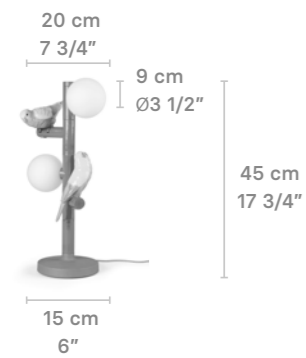

THE PARROT PARTY COLLECTION

TABLE LAMPS

Parrot Table Lamp