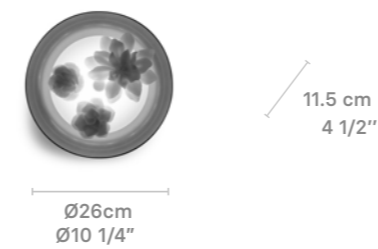

WALL LIGHTS

Bouquet Wall Light

Weight:
1 Kg / 2.2 lbs

IP20

* Max. Power: 8W
LED power: 8W
Integrated LED
No dimmable
Driver included
* Frequency: 50/60 Hz
* Output voltage:
~220/240 VAC (CE UK)
100/125 VAC (US JP)
Metal base:
Ø16.5x4 cm · Ø6 1/2"x1 1/2"