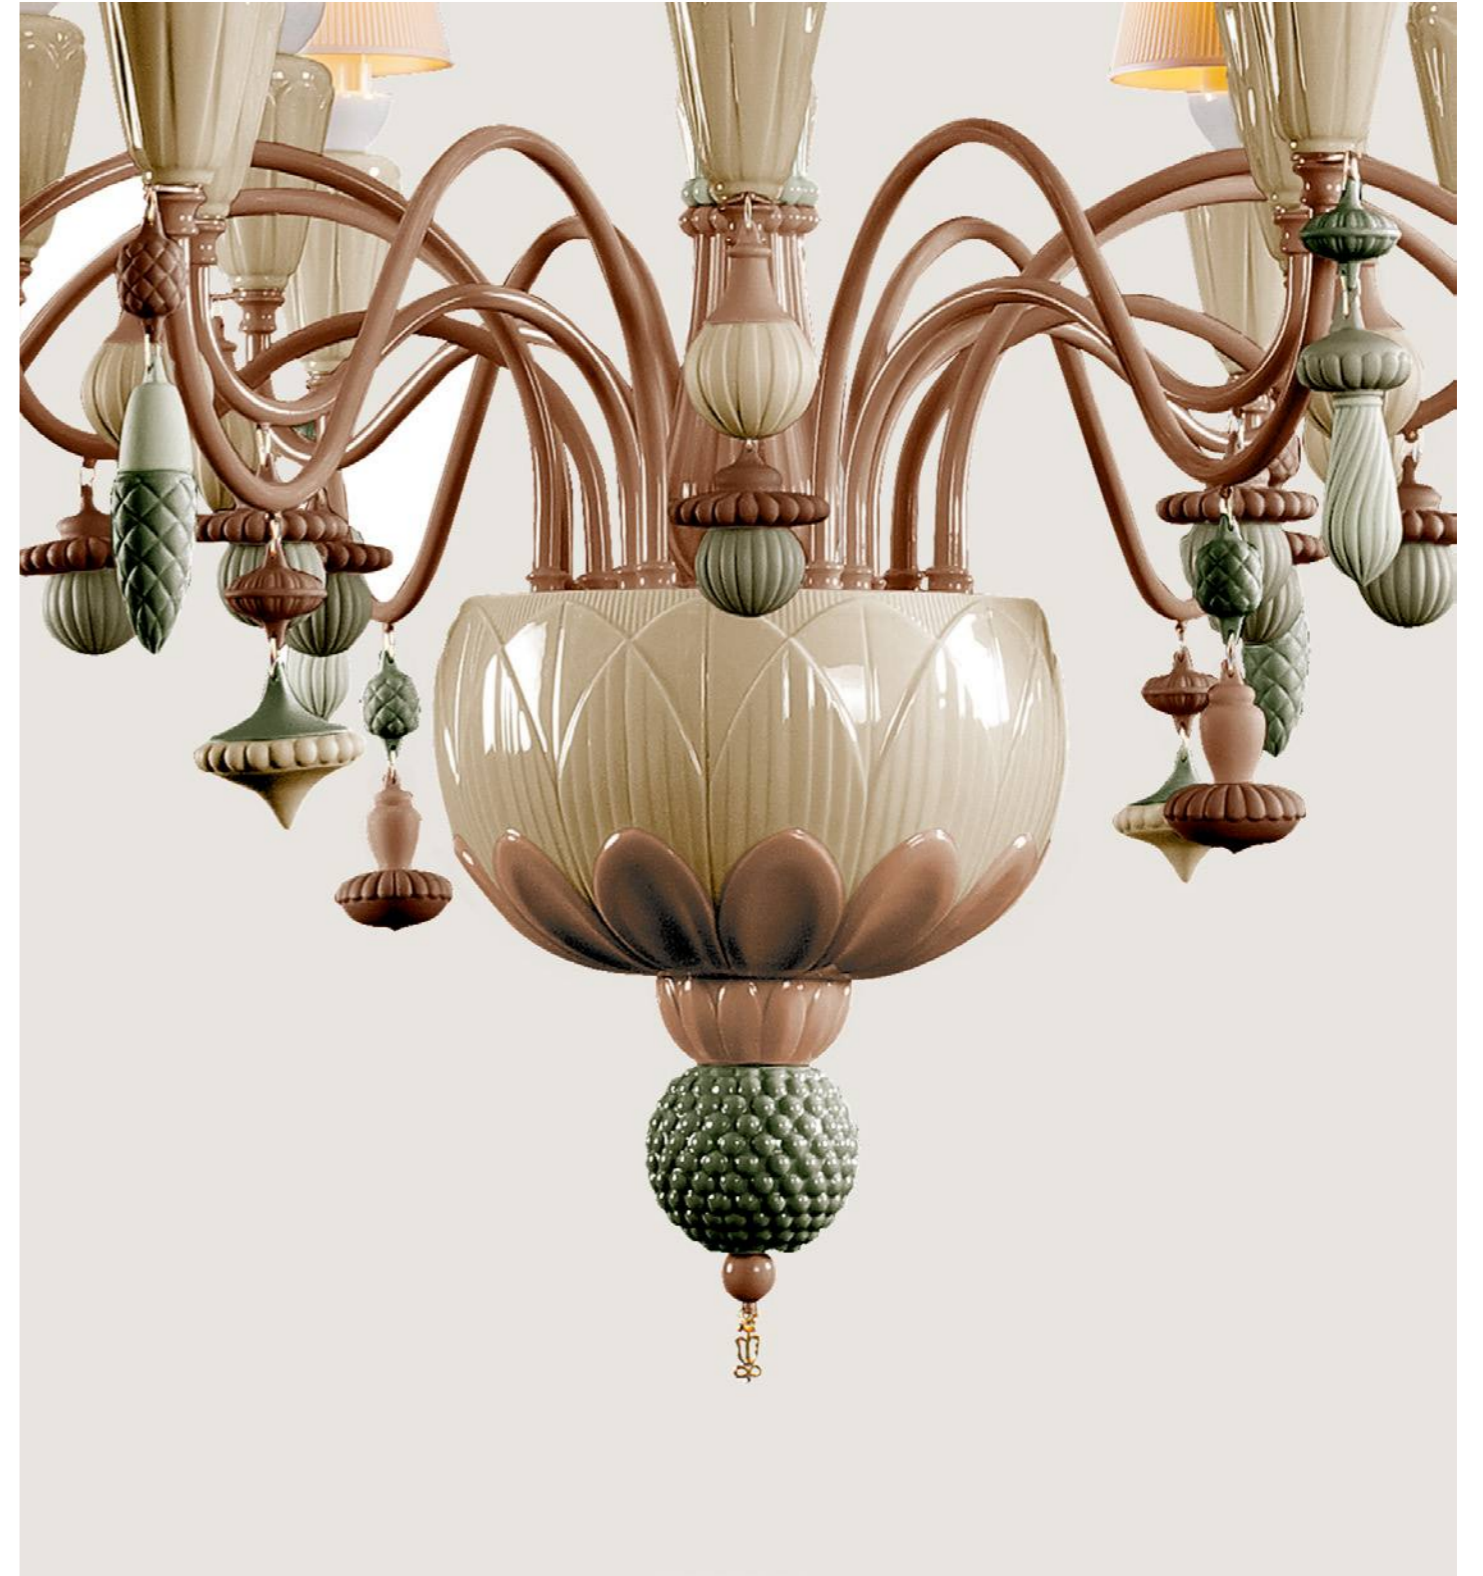

Ivy & Seed Chandelier 20 Lights (M) Red Coral

Ivy & Seed Single Hanging Lamp White-Gold