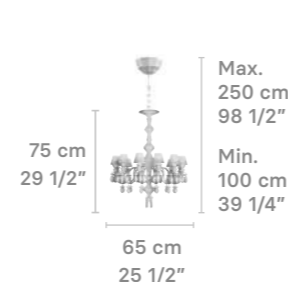

Chandelier 12 lights

Weight:
8.35 Kg / 18.4 lb

IP20

- Lampholder: E14/E12/G9
- Max. Power: 12x9W LED (108W)
  CE/UK/CCC: 12xE14 max. 9W LED (108W)
  US: 12xE12 max. 9W LED (108W)
  JP: 12xG9 max. 9W LED (108W)
- Frequency: 50/60 Hz
- Output voltage:
  ~220/240 VAC (CE UK CCC)
  100/125 VAC (US JP)
  Bulbs not included