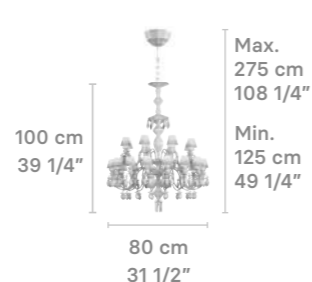

Chandelier 24 lights

Weight:
21.16 Kg / 46.65 lb

IP20

- Lampholder: E14/E12/G9
- Max. Power: 24x9W LED (216W)
  CE/UK/CCC: 24xE14 max. 9W LED (216W)
  US: 24xE12 max. 9W LED (216W)
  JP: 24xG9 max. 9W LED (216W)
- Frequency: 50/60 Hz
- Output voltage:
  ~220/240 VAC (CE UK CCC)
  100/125 VAC (US JP)
  Bulbs not included