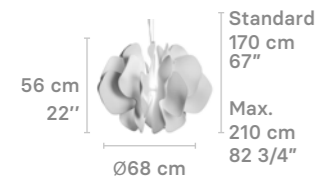

### Nightbloom

Standard  
170 cm  
67"

Max.  
210 cm  
82 3/4"

56 cm  
22"

Ø68 cm  
Ø26 3/4"

Weight:  
22 Kg / 48.53 lb

IP20 LED / CE UK US / NOM

- \* Max. Power: 40W
- \* LED Power: 34W
- \* Dimmable LED (CE UK US)
- \* Integrated LED
- \* 2700K - 105 lm/W (3570 lm)
- \* Dimmable driver included: 0-10V (CE UK US)