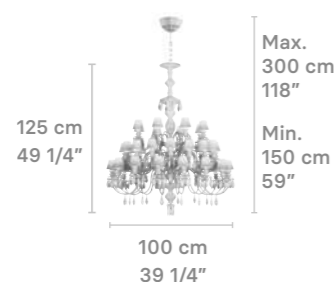

Chandelier 40 lights

Weight:
27.36 Kg / 60.33lb

IP20

- Lampholder: E14/E12/G9
- Max. Power: 40x9W LED (360W)
  CE/UK: 40xE14 max. 9W LED (360W)
  US: 40xE12 max. 9W LED (360W)
  JP: 40xG9 max. 9W LED (360W)
- Frequency: 50/60 Hz
- Output voltage:
  ~220/240 VAC (CE UK)
  100/125 VAC (US JP)
  Bulbs not included