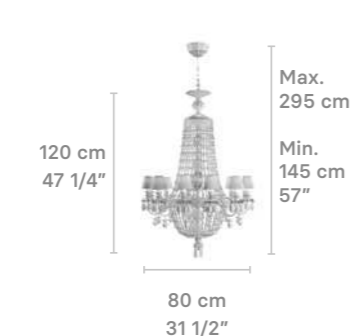

Chandelier 12 lights

Weight:
19.9 Kg / 43.88 lb

IP20 / CE UK US CCC NOM

- Lampholder: E14/E12/G9
- Max. Power: 12x9W LED (108W)
  CE/UK/CCC: 12xE14 max. 9W LED (108W)
  US: 12xE12 max. 9W LED (108W)
  JP: 12xG9 max. 9W LED (108W)
- Frequency: 50/60 Hz
- Output voltage:
  ~220/240 VAC (CE UK CCC)
  100/125 VAC (US JP)
  Bulbs not included