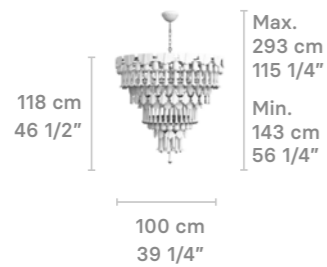

Chandelier 100 cm

Weight:
45 Kg / 100 lbs

IP20

- Lampholder: E14/E12/E17
- Max. Power: 16x9W LED (144W)
  CE/UK: 16xE14 max. 9W LED (144W)
  US: 16xE12 max. 9W LED (144W)
  JP: 16xE17 max. 9W LED (144W)
- Frequency: 50/60 Hz
- Output voltage:
  ~220/240 VAC (CE UK)
  100/125 VAC (US JP)
- Bulbs not included