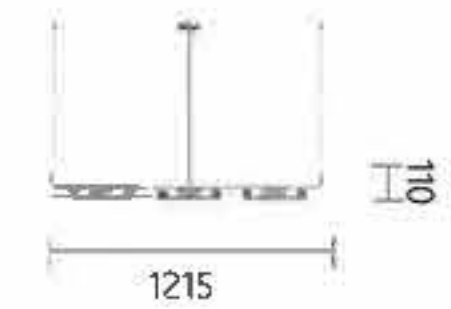

Item No. G4139-D770
Size: D770*H1085mm

Item No. **G4139-3**
Size: D350*H760mm

Item No. **GW4139**
Size: E163*W96*H442mm

Item No. **G4139-1**
Size: D96*H182mm

MODERNISM AESTHETICS IS STREAMLINED AND LUXURY. NEUTRAL COLORS AND CONCISE LINE PROVIDES A BASIS FOR LUXURY DETAIL. THE WARMTH OF THE LIGHT AND SHADE, COLOR, IN RHYTHM AND LET THE HEART WITH THE SEASONS, REFLECT THE ORIENTAL LIFE YEARNING, GU YUN BRINGS TO THE MODERN LIFE OF NEW IDEA.

ENTRY LUX

Item No. G4140L-4
Size: L1541*H270*W70mm

Item No. G4140L-3
Size: L1215*W70*H110mm

Item No. G4148-5
Size: D400*H880mm

LUXURY IS NOT THE MOST IMPORTANT, TO CONVEY A KIND OF ATTITUDE TO LIFE FULL OF "ELITE"
MAY BE MORE IMPORTANT.
SO THAN ON THE SURFACE OF THE VISUAL CATER TO HIGHLIGHT TASTE AND PERSONALITY, HAS
THE SUITABLE SIZE,
RICH FUNCTION AND CAN MOVE MORE COMFORTABLE ATMOSPHERE TO THEM.