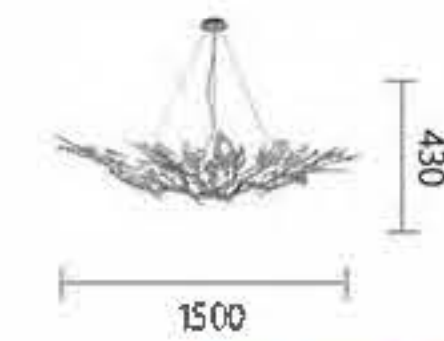

Item No. G4184-L1500
Size: L1500*W700*H430mm