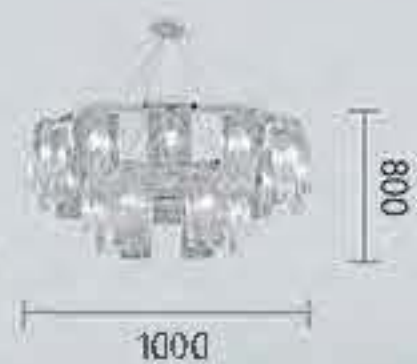

Item No.G4156-D1000
Size:D1000*H800mm