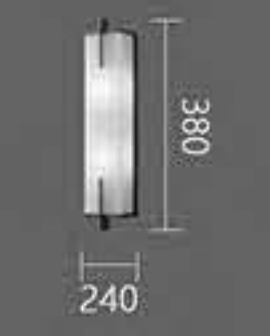

Item No. G8871-D3150
Size: D3150*3080*H1670mm

Item No. G8872-L2000
Size: L2000*W510*H2140mm

Item No. G8872-3-L1980
Size: D1980*W1380*H1110mm

Top view

Item No. G8872-L3430
Size: L3430*W1120*H3740mm

Top view

Item No. G8872-3-L1980
Size: L7780*W5310*H2260mm

Top view

Item No. G8872-L3430
Size: L2520*W120*H2370mm

Top view

Item No. G8872-D600*H1300
Size: D600*H1300mm

Item No. G8872-2-D800
Size: D800*H1530mm

1050

Item No. [2022101010](#)
Size: D1050mm

850

Item No. G8871-D850
Size: D850mm

800

Item No. G8871-D800
Size: D800mm

Item No. G8871-D850
Size: D850mm
M

1050

Item No. G8871-D1050
Size: D1050mm

Item No. G8895-D680
Size: D680*H70mm

Item No. G4130
Size: D190*W150*H530mm

Item No. G4130
Size: D150*H2000mm

Item No. G4131-D340
Size: D340*H750mm

Item No. G4131-D455
Size: D455*H750mm

ELEGANT

THE SHAPE OF SPACE SCALE, THE RECONSTRUCTION OF DESIGN LOGIC, FASHION LOW-SATURATION COLOR INTERSPERSED IN THE SPACE, CREATING A LOW-KEY AND LUXURIOUS SPACE ATMOSPHERE. THE BEST DESIGN IS NOT HOW PROSPEROUS THE INTERFACE DECORATION IS, BUT THE CONTEMPORARY ARTISTIC AESTHETICS CONVEYED BY THE SPACE, WHICH IS FILLED WITH THE SOUL OF HUMANISTIC CARE. EACH PLACE IS HIDING THE CHARMING DETAILS, THERE IS A KIND OF ENDURING CHARM POLISHED BY TIME, CLEAN AND PURE, WARM AND NATURAL, BETWEEN THE SQUARE INCH, EVERYTHING IS SO CALM AND ELEGANT.