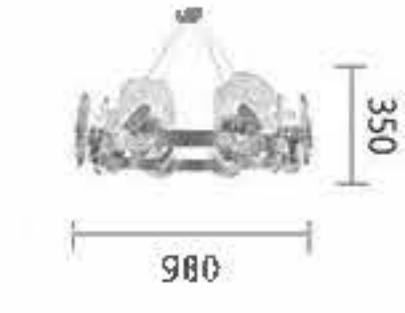

Item No. G4179-8
Size: D980*H350mm