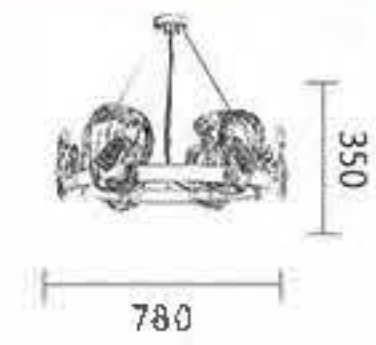

Item No. G4179-6
Size: D780*H350mm