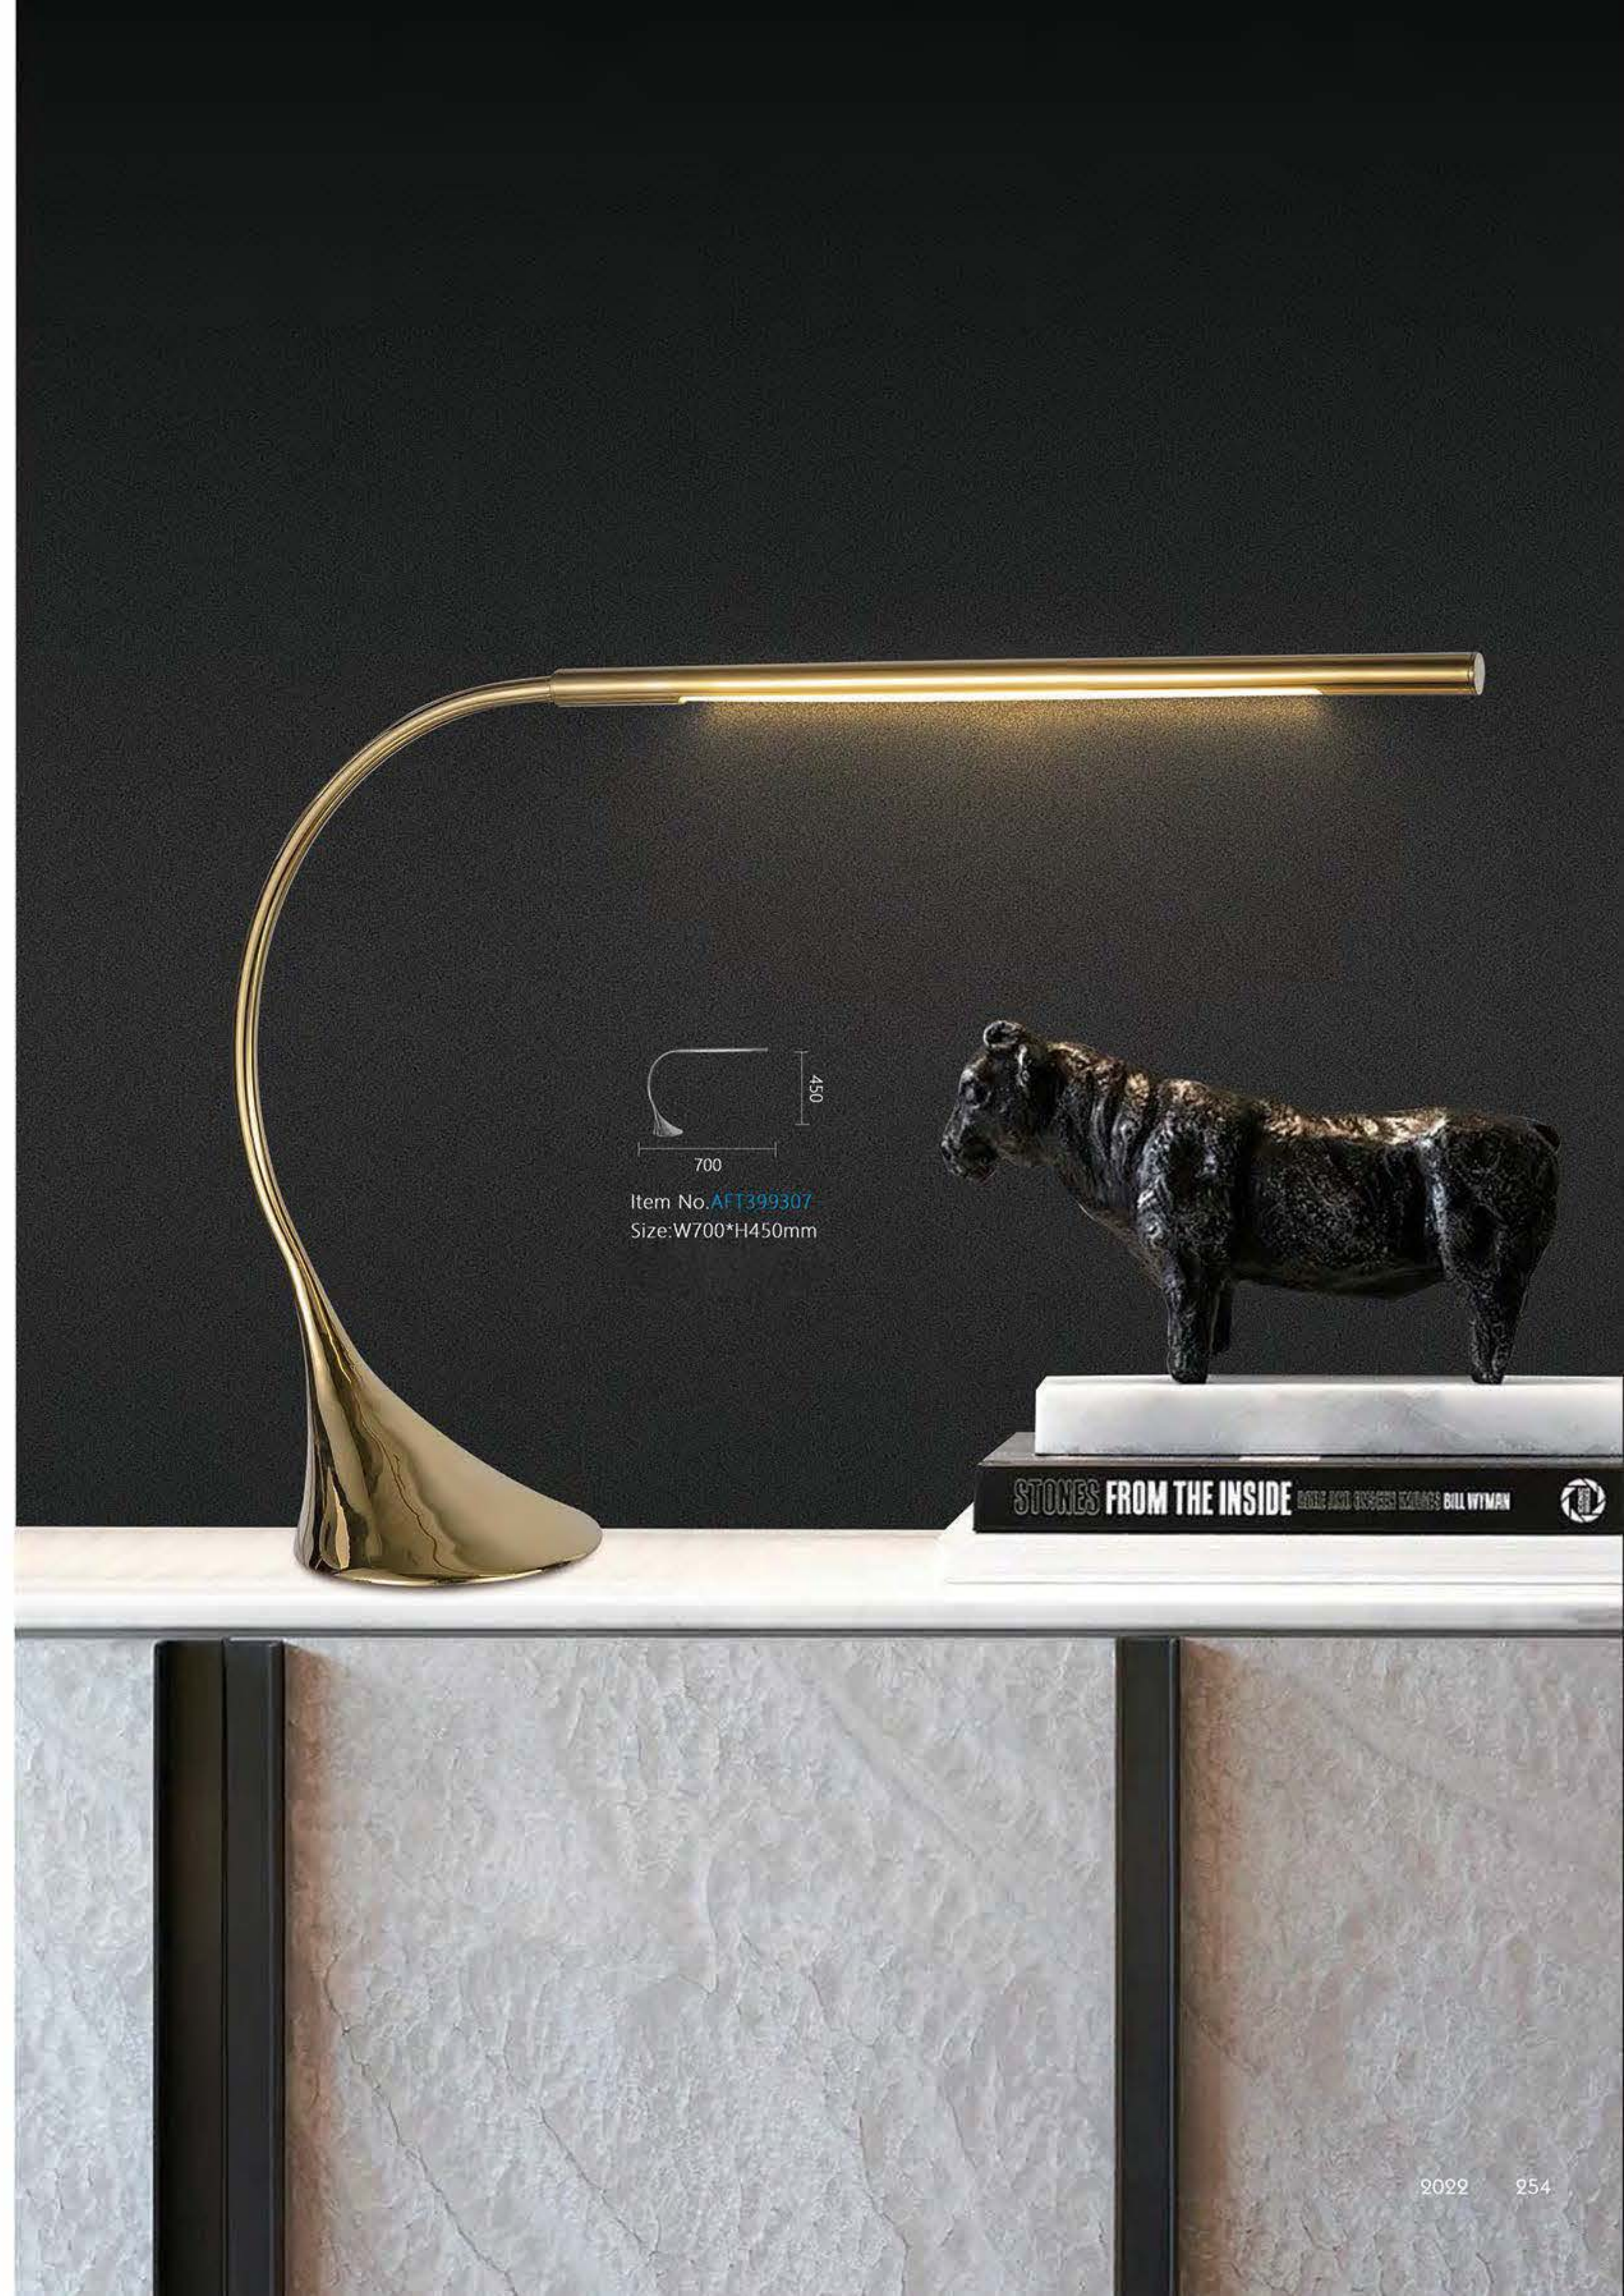

Item No. GT8834
Size: D360*H595mm

Item No. GT8843
Size: L450*W180*H450mm

Item No. **GT8831-1**
Size: D40*H700mm

Item No. **AFT399307**
Size: W700*H450mm

STONES FROM THE INSIDE ROBEY AND COMPANY LIMITED BILL WITMAN