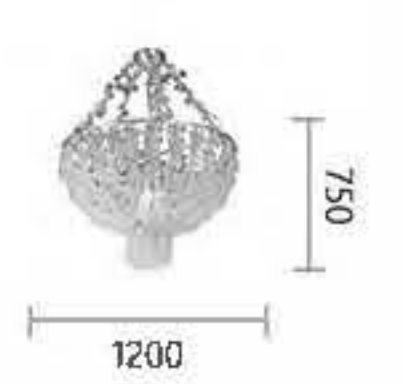

Item No. G4170-D1200
Size: D1200*H750mm