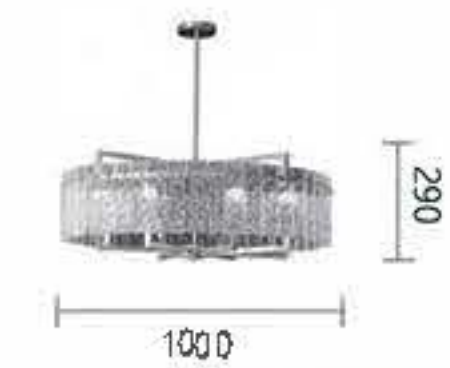

Item No. G4149-D1000
Size: D1000*H290mm