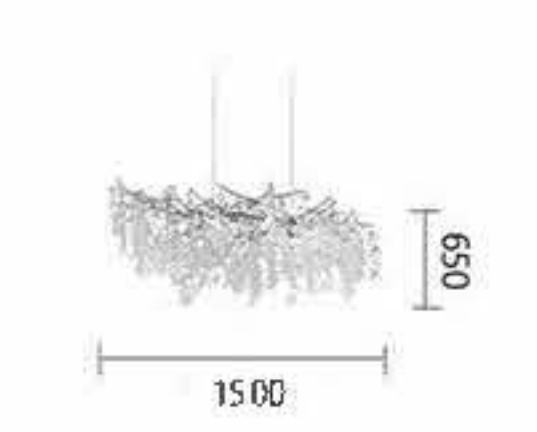

Item No. G4169LW-L1500
Size: L1500*W700*H650mm