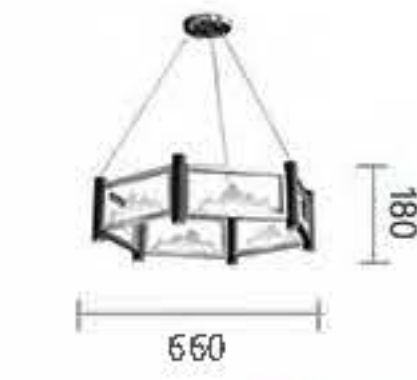

Rem No. BW5877
Size: L3150*W4800*E270mm

Item No. [BD763001](#)
Size: L4000+L2300*W300*H5100mm

Item No. [BD763002 + 3600](#)
Size: L3600*W300*H5100mm

Item No. [BD763002 + 3000](#)
Size: L1500*W300*H1200mm

Item No. G8857-D500
Size: D500*H560mm

DESIGN INSPIRATION

Item No. G8857-D533
Size: D533*H738mm

Item No. G8856-D832
Size: D832*H560mm

Item No. G8861-D700
Size: D700*H350mm

Item No. G8861-D11250
Size: D1250*H500mm

Item No. GT8860-D300
Size: D300*H850mm

Item No. G4115-LW346
Size: L346*W346*H255mm

Item No. G4115L-1115
Size: L1115*W346*H180mm

Item No. G4115-D660
Size: D660*H180mm

Item No. G4115-D850
Size: D850*H180mm

WARM HOME EXPERIENCE