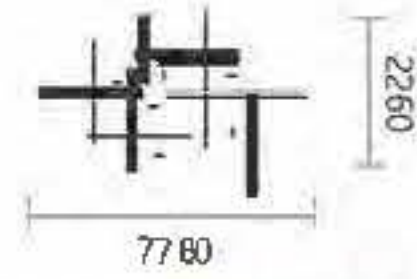

Item No. [G8872L](#)
Size: L4500*W1000*H2500mm

Item No. G8871-D1650
Size: L1650*W1530*H1080mm

LIVING IN SPACE, EVERYWHERE. OUR LOVE FOR LIFE, OFTEN REFLECTS OUR LOVE FOR HOME. THE DESIGNERS PUT TOGETHER ELEMENTS THAT ARE PULSATING, STREAMLINED, HIGH-PITCHED, AND STEALTHY.

Item No. G8871-D3150
Size: D3150*3080*H1670mm

Item No. G8872-L2000
Size: L2000*W510*H2140mm

Item No. G8872-3-L1980
Size: D1980*W1380*H1110mm

Top view

Item No. G8872-L3430
Size: L3430*W1120*H3740mm

Top view

Item No. G8872-3-L1980
Size: L7780*W5310*H2260mm

Top view

Item No. G8872-L3430
Size: L2520*W120*H2370mm

Top view

Item No. G8872-D600*H1300
Size: D600*H1300mm

Item No. G8872-2-D800
Size: D800*H1530mm

1050

Item No. [2022101010](#)
Size: D1050mm