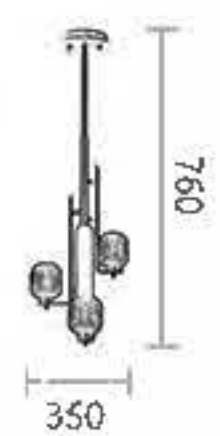

Item No. **G4139-3**
Size: D350*H760mm