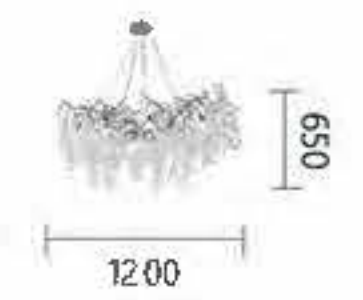

FRIENDLY ATMOSPHERE

BEAUTY AND LAYERING

• ELEGANT AND RESERVED •

Item No. G4169-D800
Size: D800*H650mm

Item No. G4169H-D900
Size: D900*H2000mm

Item No. G4169-L1000
Size: L1000*W450*H500mm

Item No. G4169LW-L1200
Size: L1200*W700*H650mm