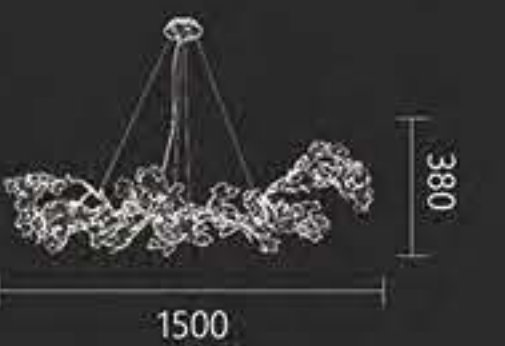

Item No. **G4177-L1500**
Size: L1500*W650*H380mm