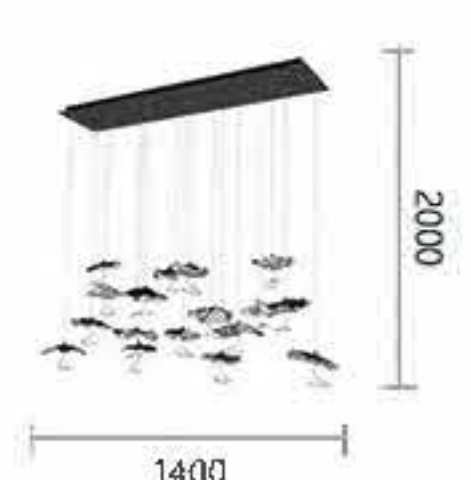

Item No. G4120-17
Size: L1400*W300*H2000mm