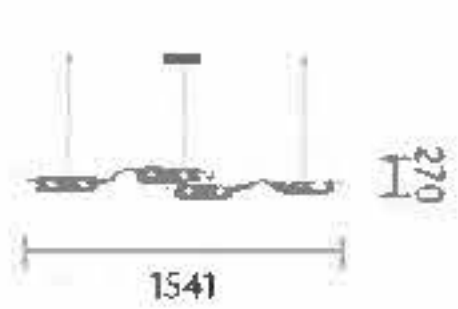

Item No. G4139-D770
Size: D770*H1085mm

Item No. **G4139-3**
Size: D350*H760mm

Item No. **GW4139**
Size: E163*W96*H442mm

Item No. **G4139-1**
Size: D96*H182mm

MODERNISM AESTHETICS IS STREAMLINED AND LUXURY. NEUTRAL COLORS AND CONCISE LINE PROVIDES A BASIS FOR LUXURY DETAIL. THE WARMTH OF THE LIGHT AND SHADE, COLOR, IN RHYTHM AND LET THE HEART WITH THE SEASONS, REFLECT THE ORIENTAL LIFE YEARNING, GU YUN BRINGS TO THE MODERN LIFE OF NEW IDEA.

ENTRY LUX

Item No. G4140L-4
Size: L1541*H270*W70mm

Item No. G4140L-3
Size: L1215*W70*H110mm

Item No. G4148-5
Size: D400*H880mm

LUXURY IS NOT THE MOST IMPORTANT, TO CONVEY A KIND OF ATTITUDE TO LIFE FULL OF "ELITE"
MAY BE MORE IMPORTANT.
SO THAN ON THE SURFACE OF THE VISUAL CATER TO HIGHLIGHT TASTE AND PERSONALITY, HAS
THE SUITABLE SIZE,
RICH FUNCTION AND CAN MOVE MORE COMFORTABLE ATMOSPHERE TO THEM.