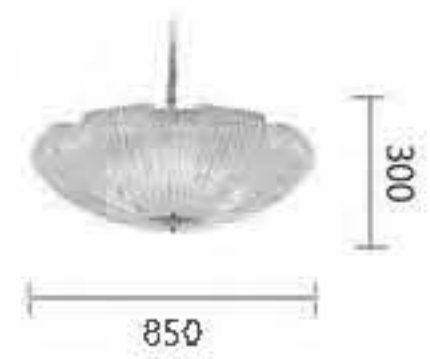

COMPASSIONATE TEMPERAMENT, LOCAL ORNAMENT SOME OF MINGYAN COLOR, THE SPACE FROM TIME TO TIME LOW-KEY FROM TIME TOTIME MAKE PUBLIC.