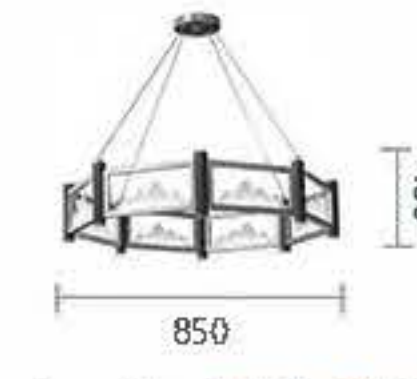

Rem No. BW5877
Size: L3150*W4800*E270mm

Item No. [BD763001](#)
Size: L4000+L2300*W300*H5100mm

Item No. [BD763002 + 3600](#)
Size: L3600*W300*H5100mm

Item No. [BD763002 + 3000](#)
Size: L1500*W300*H1200mm

Item No. G8857-D500
Size: D500*H560mm

DESIGN INSPIRATION

Item No. G8857-D533
Size: D533*H738mm

Item No. G8856-D832
Size: D832*H560mm

Item No. G8861-D700
Size: D700*H350mm

Item No. G8861-D11250
Size: D1250*H500mm

Item No. GT8860-D300
Size: D300*H850mm

Item No. G4115-LW346
Size: L346*W346*H255mm

Item No. G4115L-1115
Size: L1115*W346*H180mm

Item No. G4115-D660
Size: D660*H180mm

Item No. G4115-D850
Size: D850*H180mm

WARM HOME EXPERIENCE

Item No. G4116-9
Size: D870*H390mm

Item No. G4116-7
Size: D670*H390mm

Item No. G4116-11
Size: D1050*H390mm

Item No. GW4116-1
Size: E240*W80*H285mm

Item No. GW4116-1A
Size: E240*W80*H285mm

Item No. G4116-8
Size: D860*H280mm