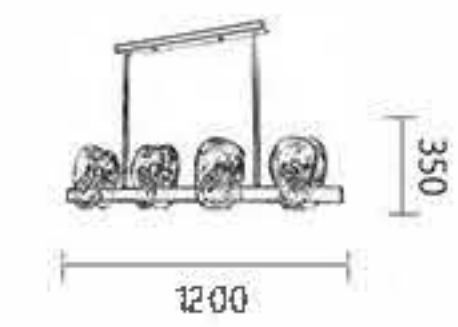

Item No. G4179L-4
Size: L1200*W120*H350mm