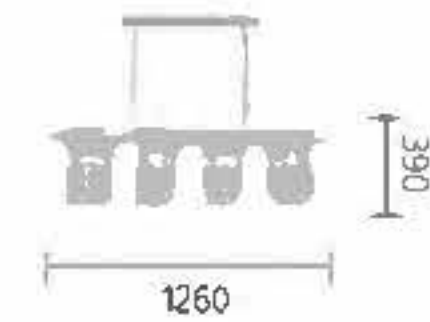

Item No. G4156L-4
Size: L1260*W360*H390mm