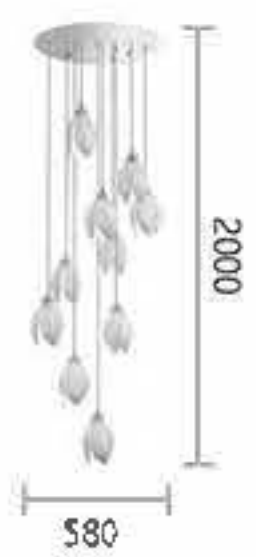

Item No. G8872-3-L1980
Size: L7780*W5310*H2260mm

Top view

Item No. G8872-L3430
Size: L2520*W120*H2370mm

Top view

Item No. G8872-D600*H1300
Size: D600*H1300mm

Item No. G8872-2-D800
Size: D800*H1530mm

1050

Item No. [2022101010](#)
Size: D1050mm

850

Item No. G8871-D850
Size: D850mm

800

Item No. G8871-D800
Size: D800mm

Item No. G8871-D850
Size: D850mm
M

1050

Item No. G8871-D1050
Size: D1050mm

Item No. G8895-D680
Size: D680*H70mm

Item No. G8895-L910
Size: L910*W70mm

Item No. G08895-D380
Size: D380*H128mm

Item No. G8855-D1000
Size: D1000*H350mm

DESIGN

Item No. G8855-D600
Size: D600*H300mm

Item No. G8855-L800
Size: L800*W450*H460mm

Item No. G8855-L1500
Size: L 1500*W550*H600mm

Item No. G8897-21-D500
Size: D820*H3000mm

Item No. G8897-4-D200
Size: D560*H2000mm

Item No. G8897-1-D130
Size: D125*H2000mm

Item No. G8897-10-D300
Size: D580*H2000mm

FLOWING LIGHT AND SHADOW

Item No. **GT8897-1**
Size: D125*H250mm