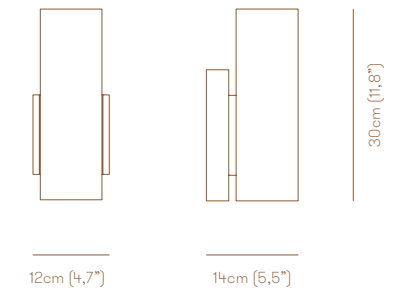

UNIQUE WALL

Wall lamp with diffused light.
Metal structure, light or dark
burnished brass finish. Polished
white, satin white, or amber
alabaster glass diffuser.

Lampada da parete a luce diffusa.
Struttura in metallo con finitura
ottone brunito chiaro o scuro.
Diffusore in vetro soffiato bianco
lucido, satinato o alabastro ambr.

P. 26

1x6W E14 LED 470lm 2700°K Dimmable