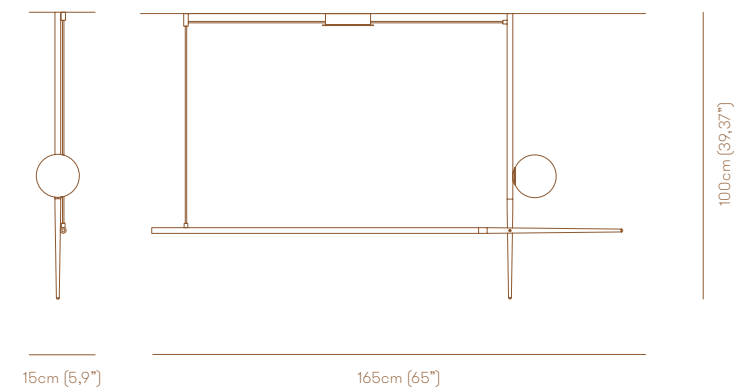

SPEAR CEILING

Ceiling lamp with indirect downward light. Metal structure, polished black nickel, matte black nickel or light burnished brass finish and satin blown glass diffuser.

Lampada a soffitto a luce diffusa e diretta verso il basso. Struttura in metallo con finitura in nichel nero lucido, nichel nero opaco o ottone brunito chiaro e diffusore in vetro soffiato bianco satinato.

P. 18

Strip LED 9W 24V 1580lm +1x5W G9 LED 350lm 2700°K Dimmable