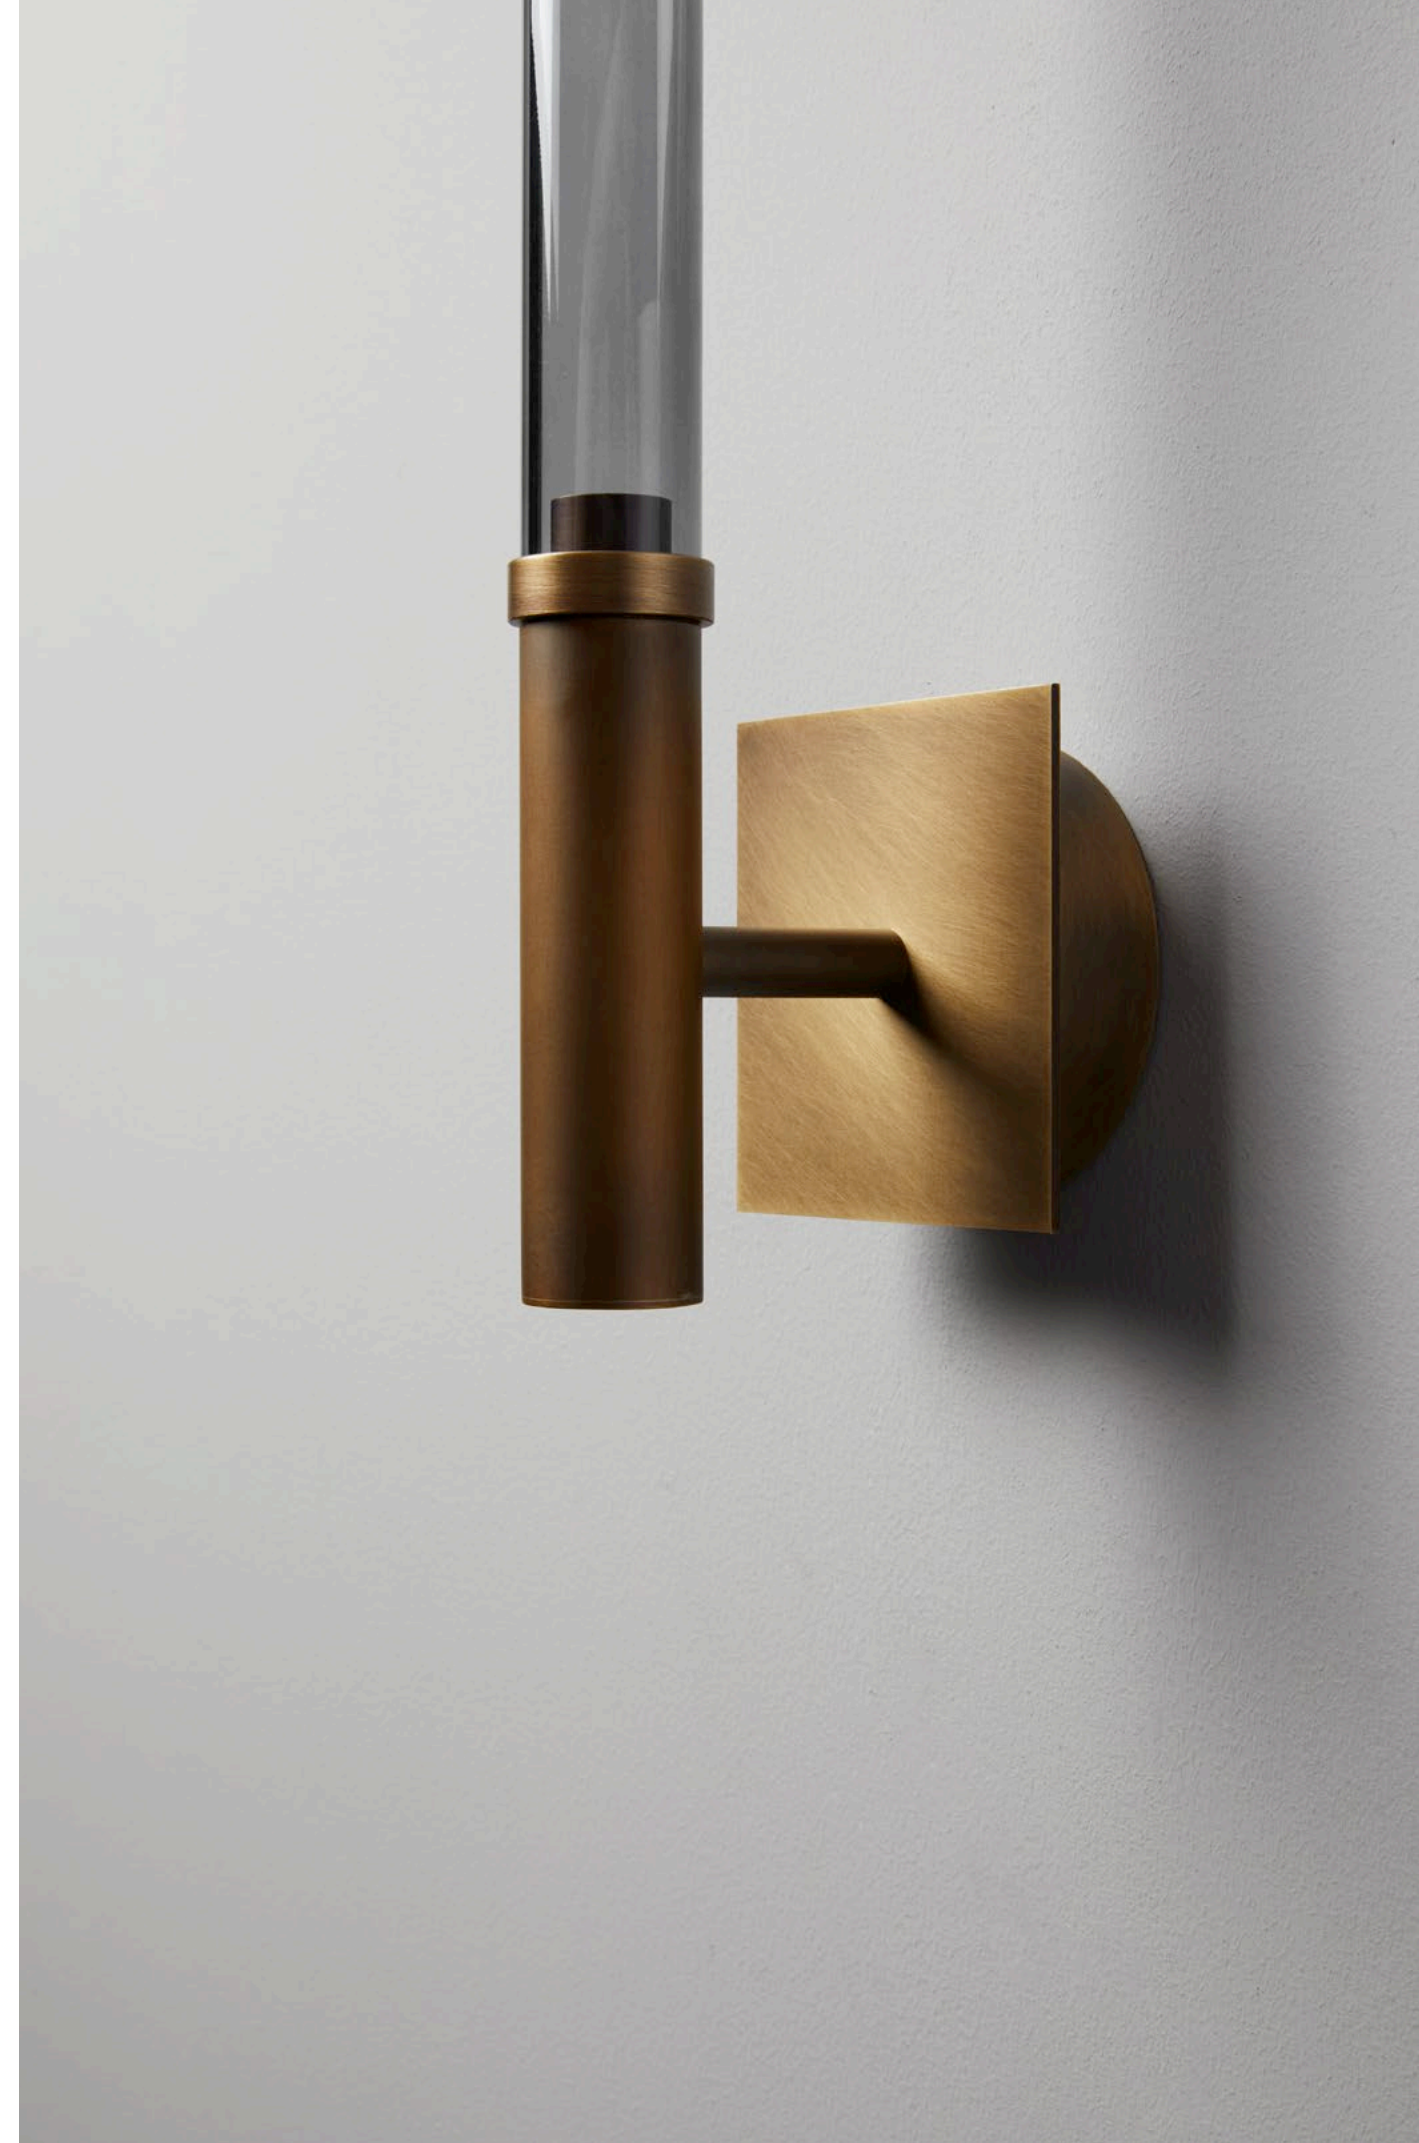

ROOT ONE WALL SLIM

BRUSHED BURNISHED BRASS + SMOKE GREY GLASS P.32