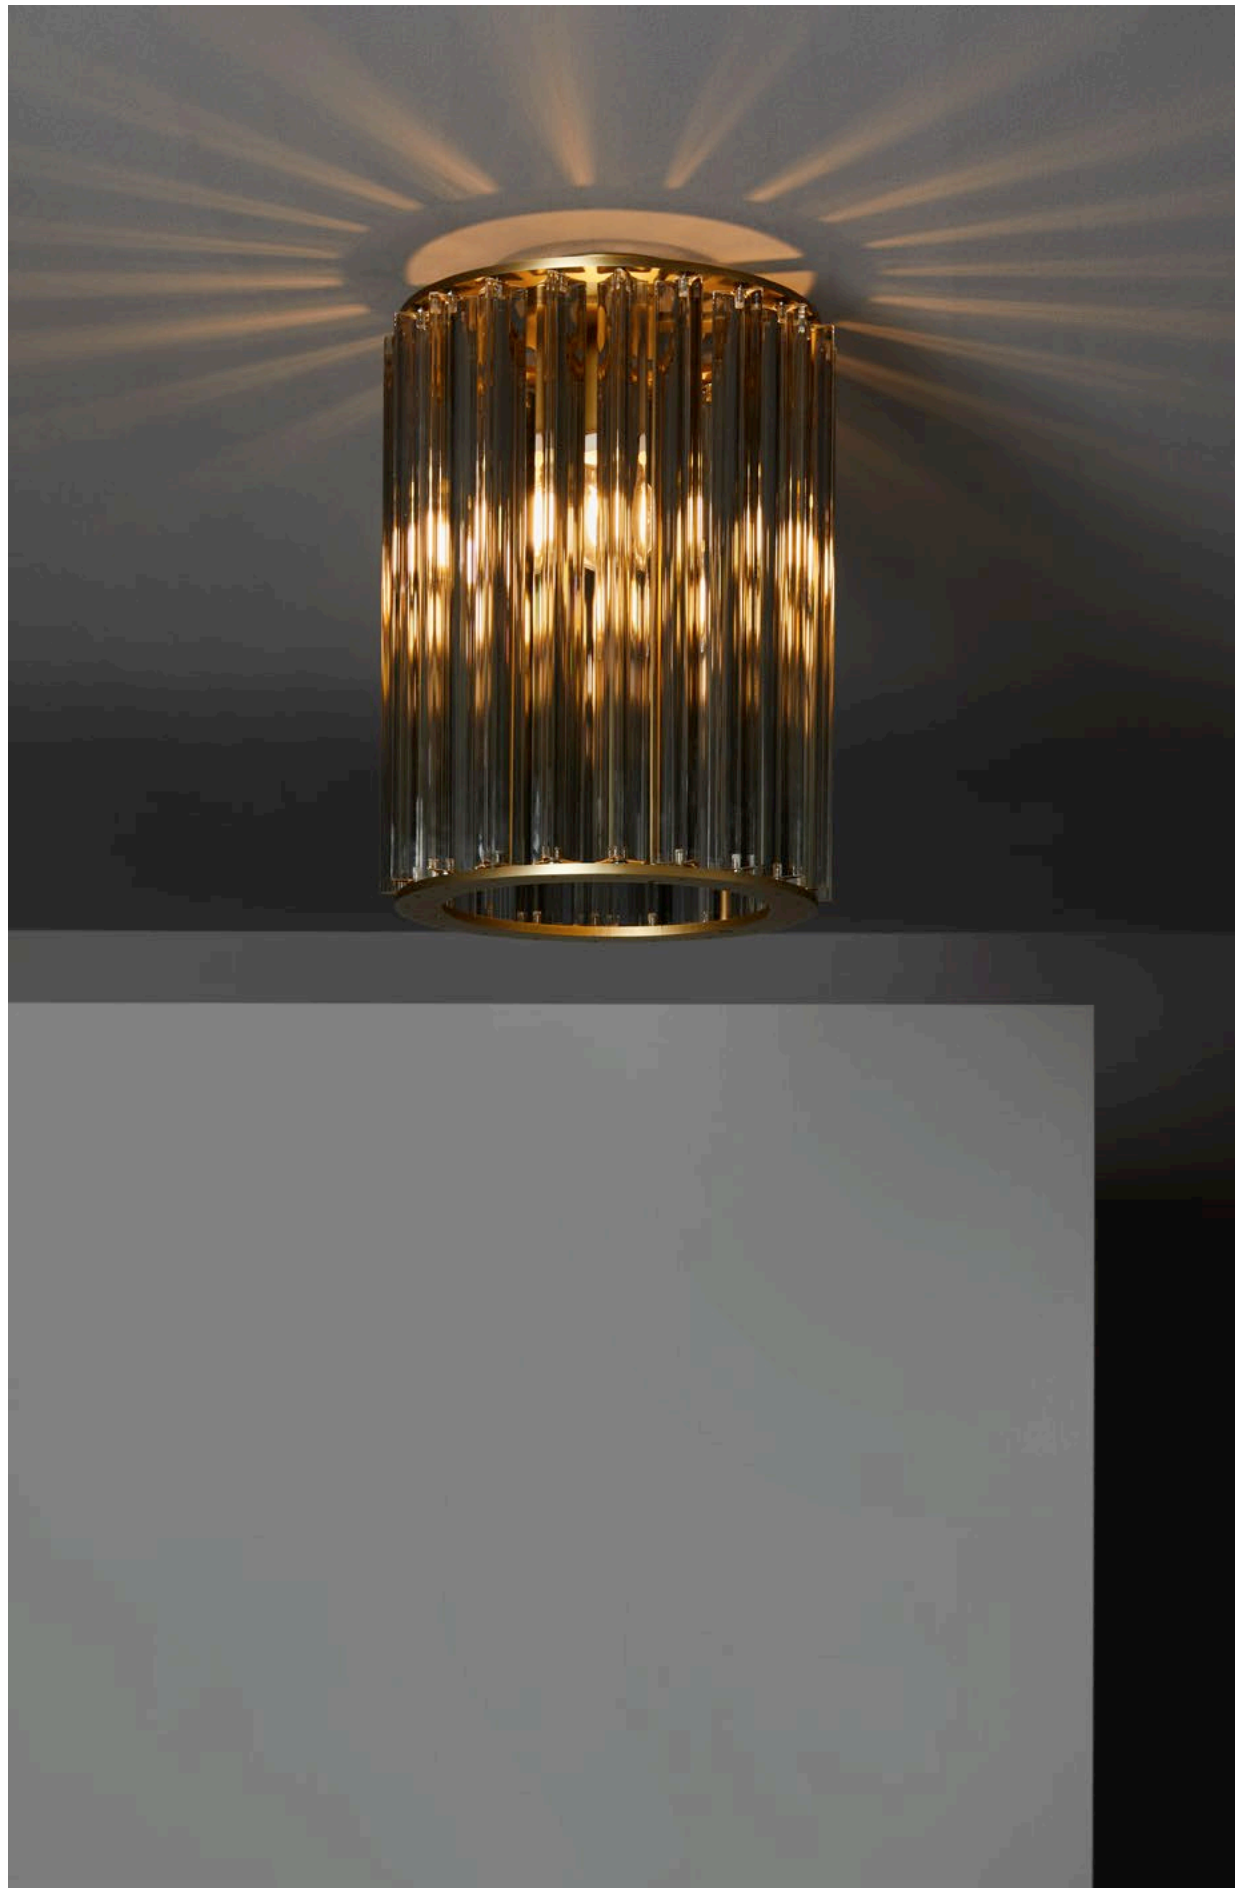

LIGHT BURNISHED BRASS + SMOKE GREY TRIHEDRONS P.31