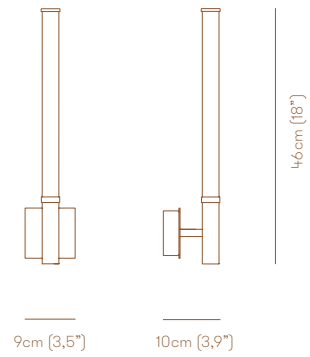

ROOT ONE WALL SLIM

Wall lamp with indirect light.
Brushed burnished brass structure
and polished white or smoke grey
Murano blown glass diffuser.

Lampada da parete a luce indiretta.
Struttura in ottone brunito spazzolato
e diffusore in vetro soffiato di Murano
bianco o grigio fumè.

P. 24

COB LED 300mA 190lm 1,8W 2700°K