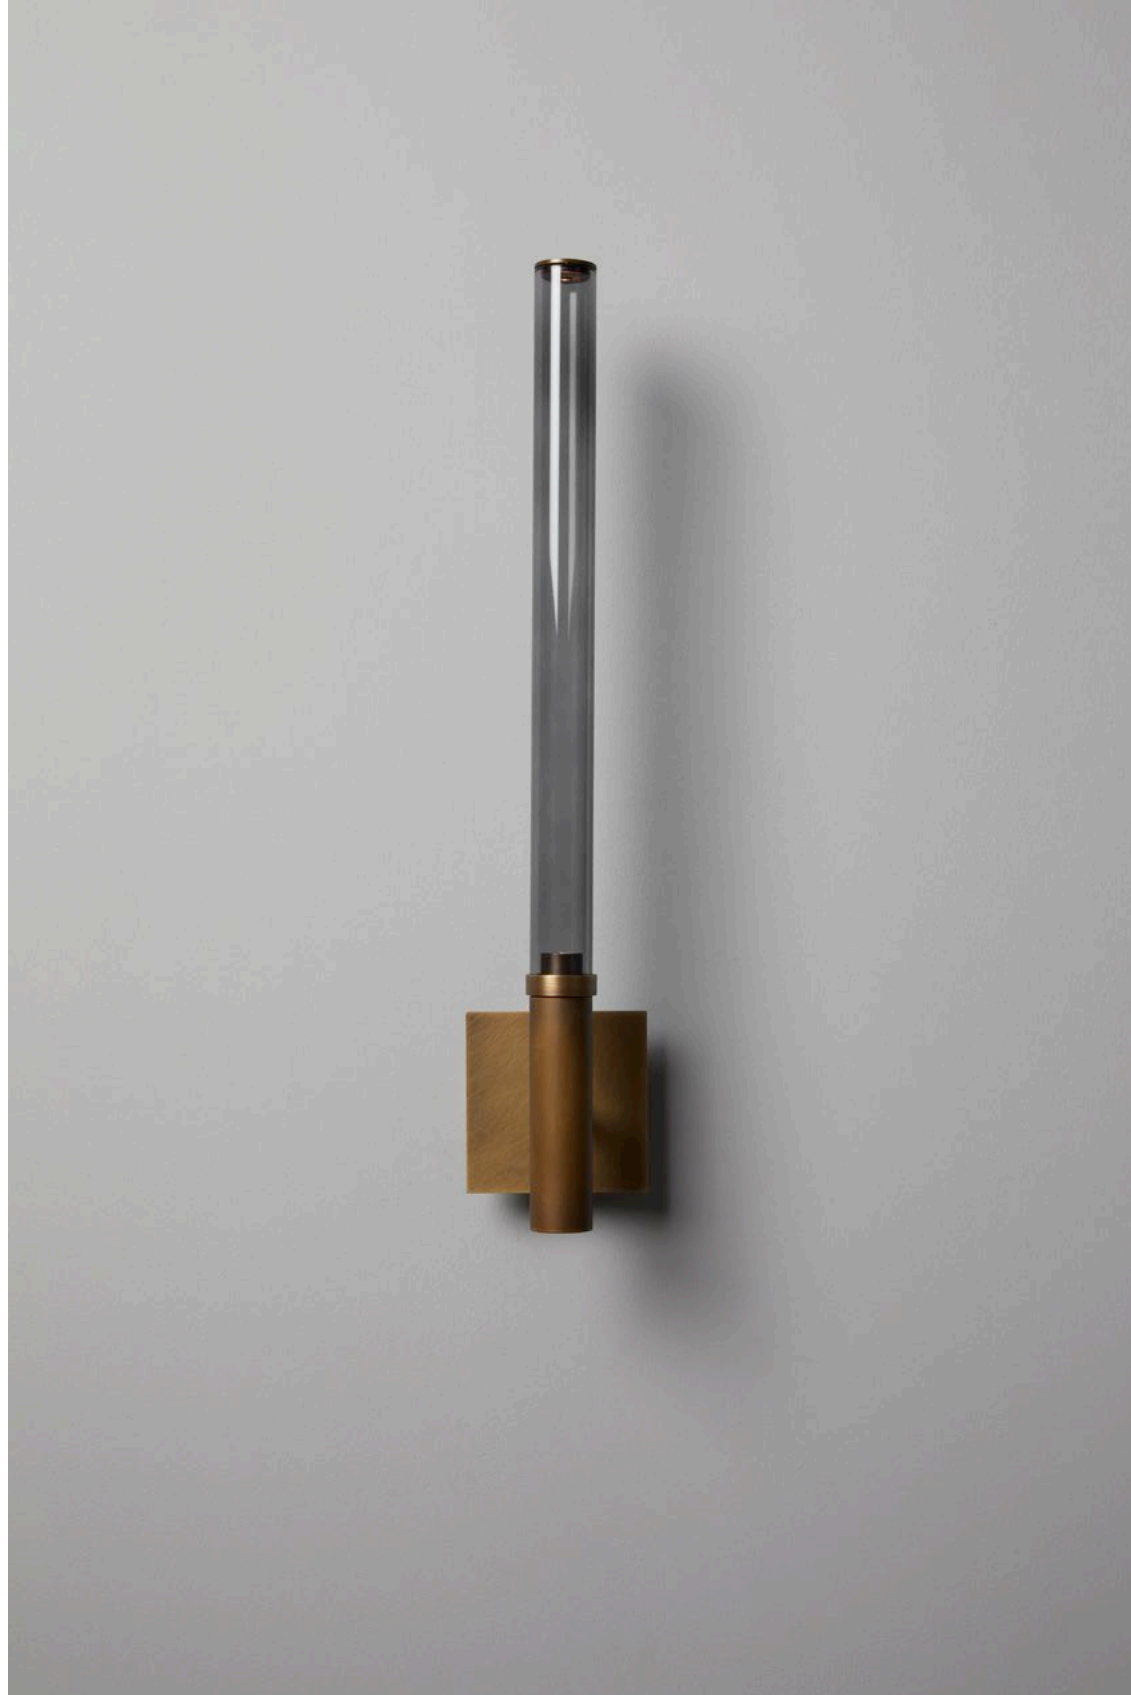

ROOT ONE WALL SLIM

BRUSHED BURNISHED BRASS + SMOKE GREY GLASS P.32