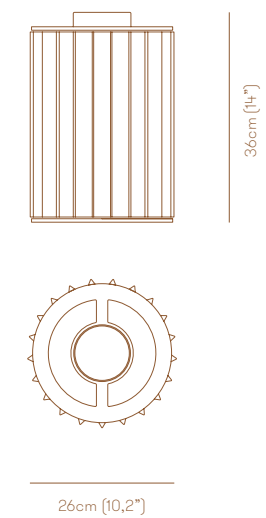

CROWN CEILING

Ceiling lamp with diffused light. Light burnished brass or matte black nickel structure. Crystal, amber or smoke trihedrons.

Lampada da soffitto a luce diffusa. Struttura in metallo con finitura ottone brunito chiaro o nichel nero opaco. Triedri in vetro cristallo, ambra o grigio fumè.

P. 16

1x8,5W E27 LED 600lm 2800°K Dimmable