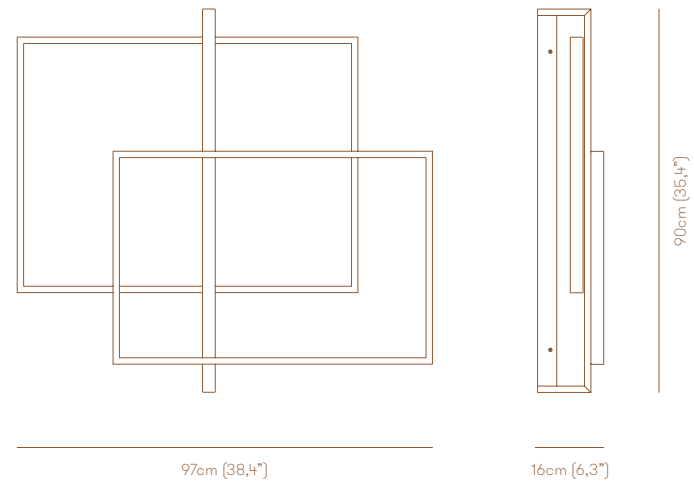

Lampada da tavolo a luce diretta
verso il basso, orientabile. Struttura
in ottone brunito sfumato o ottone
brunito scuro.

P. 10

Strip LED 4W 582lm 2700°k Dimmable

RECTUS WALL TURNING ARM

Wall lamp with directional light. Dark burnished brass or matte black nickel and polished black nickel structure and adjustable joint.

Lampada da parete a luce indiretta.
Struttura in nichel nero lucido, oro
lucido, nichel nero opaco o ottone
brunito chiaro.

P. 20

Strip LED 20W 24V 1280lm CRI 85

ROOT ONE WALL SLIM

Wall lamp with indirect light.
Brushed burnished brass structure
and polished white or smoke grey
Murano blown glass diffuser.