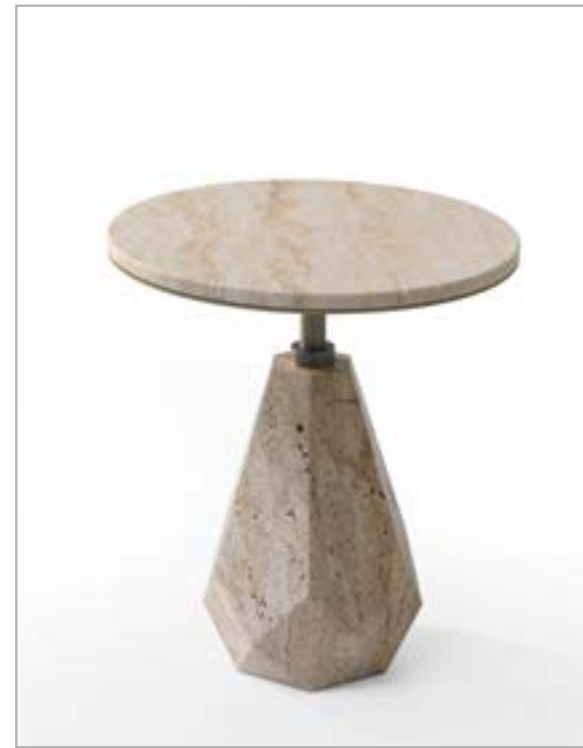

side table
length: 65 cm
depth: 45 cm
height: 38 cm

■ Popigai
side table

Design: Pont des Arts Studio

Side table with structure in
brass with base and top in
natural travertino marble.
Brushed bronze finishing.

POPIGAI side table

POPIGAI side table

side table
Ø: 50 cm
height: 58 cm

side table
Ø: 50 cm
height: 58 cm

■ Astro
pouf

Design: NSL Lab

Pouf with structure in handmade brass rings of different sizes. Upholstery in fabric Dedar, more is more col. 003. Natural brass finishing.