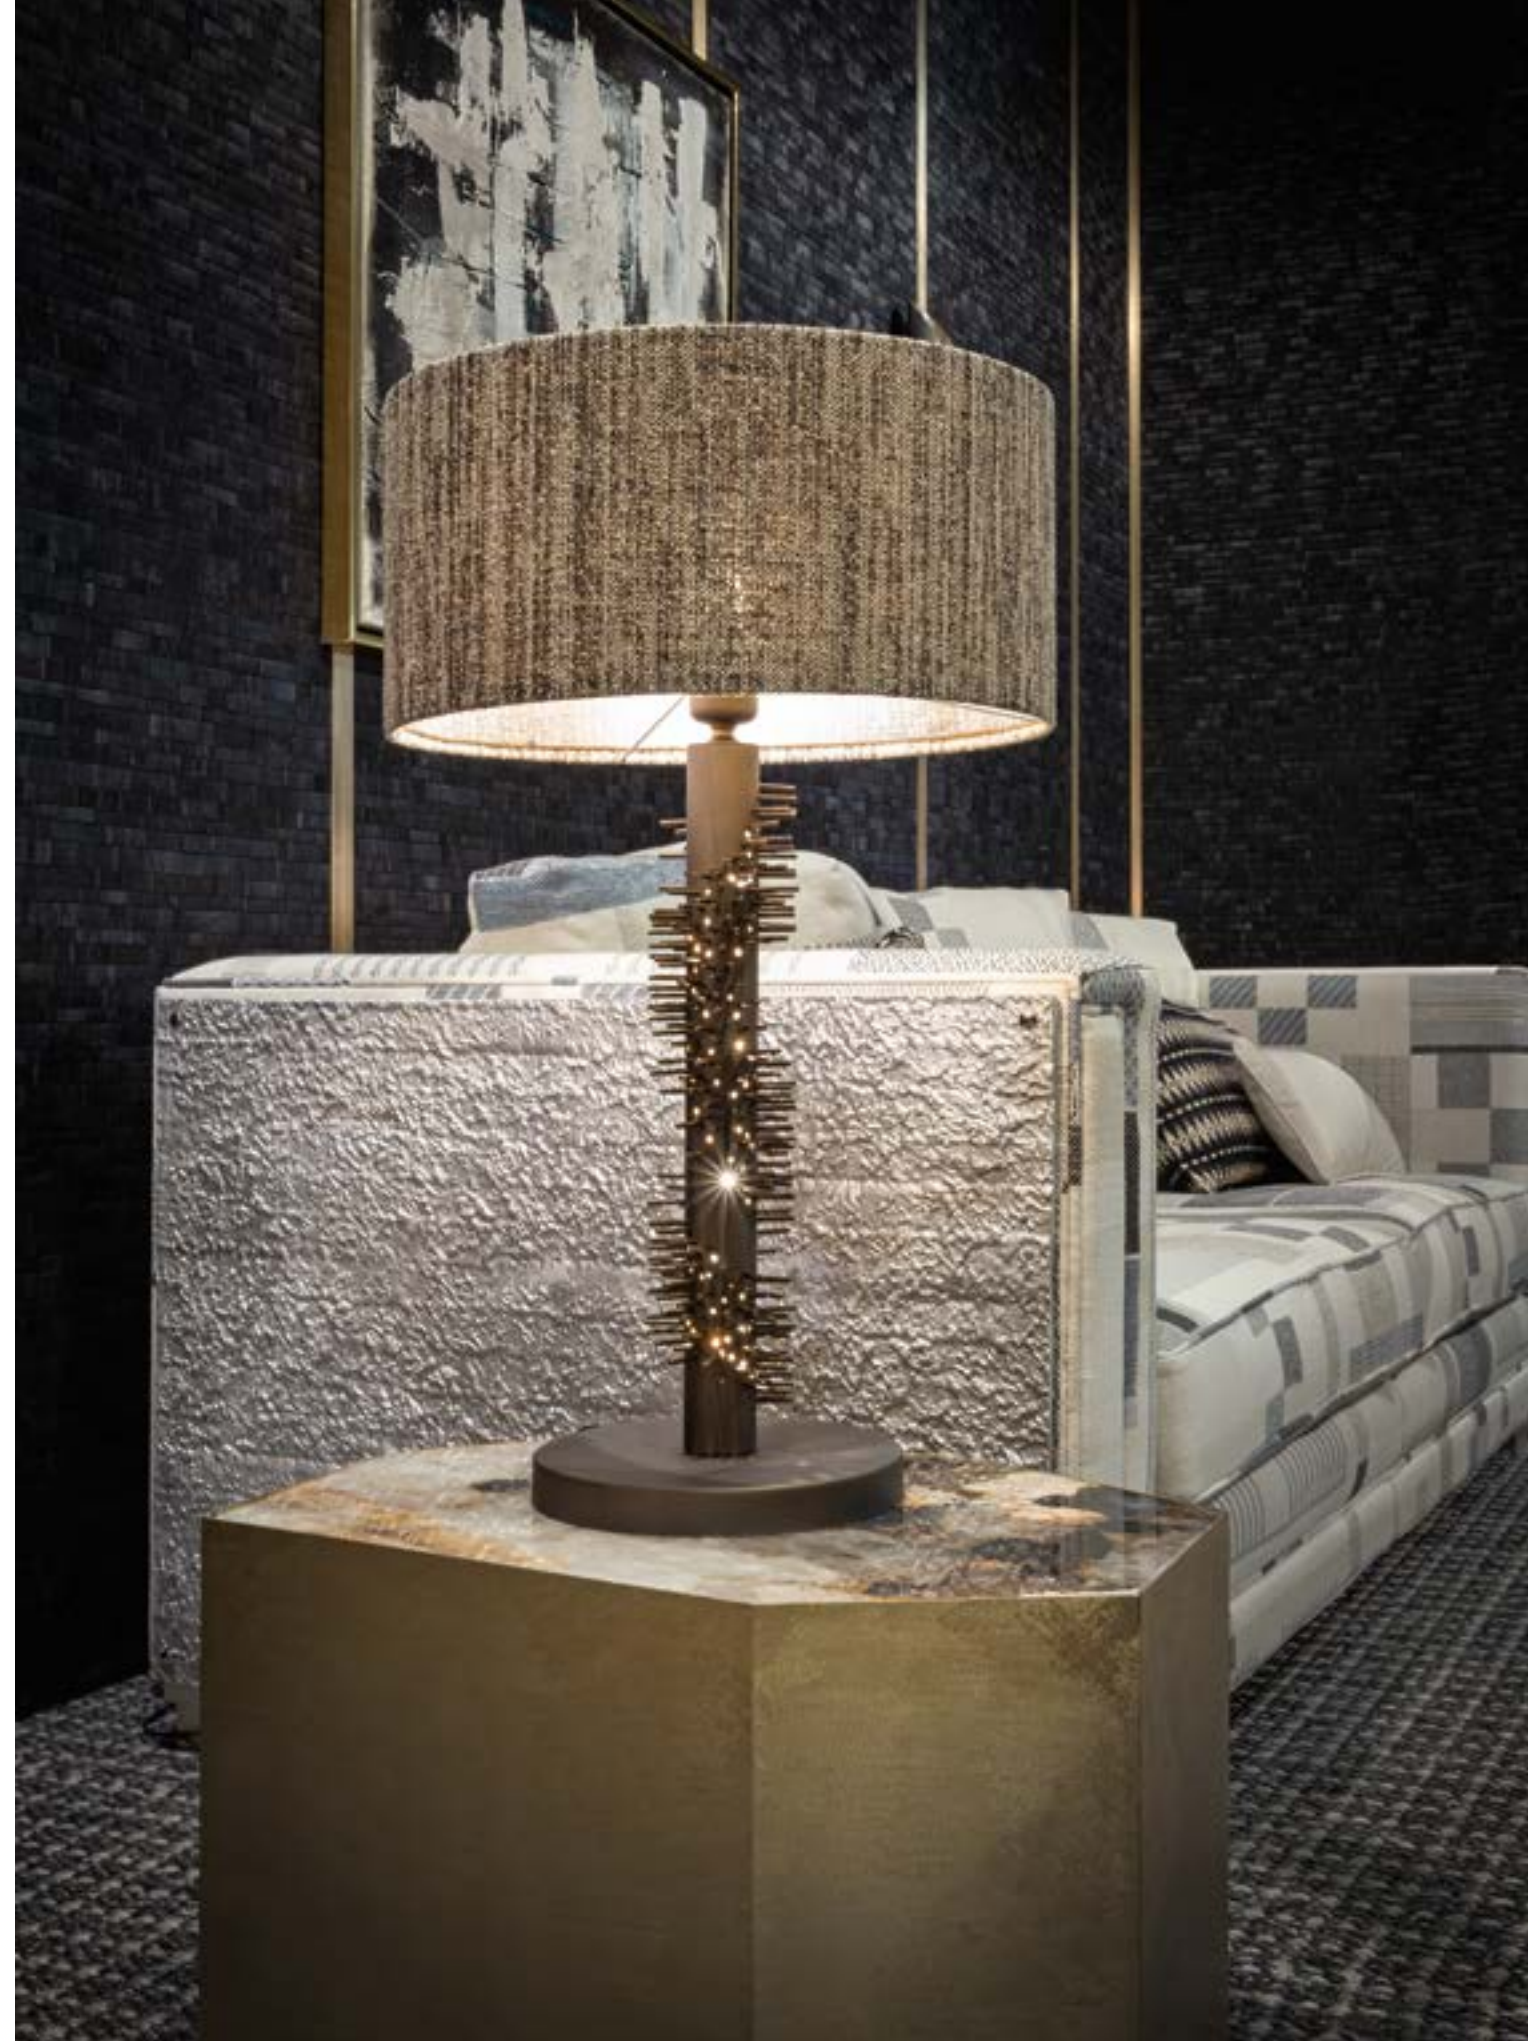

Design: Pont des Arts Studio

Table lamp with structure in brass.
Lamp shade in fabric Dedar.
Bronze brushed finishing.

table lamp
Ø: 45 cm
height: 78 cm

■ Luciole

floor lamp

Design: Pont des Arts Studio

Floor lamp with structure in brass.
Lamp shade in fabric Dedar.
Bronze brushed finishing.