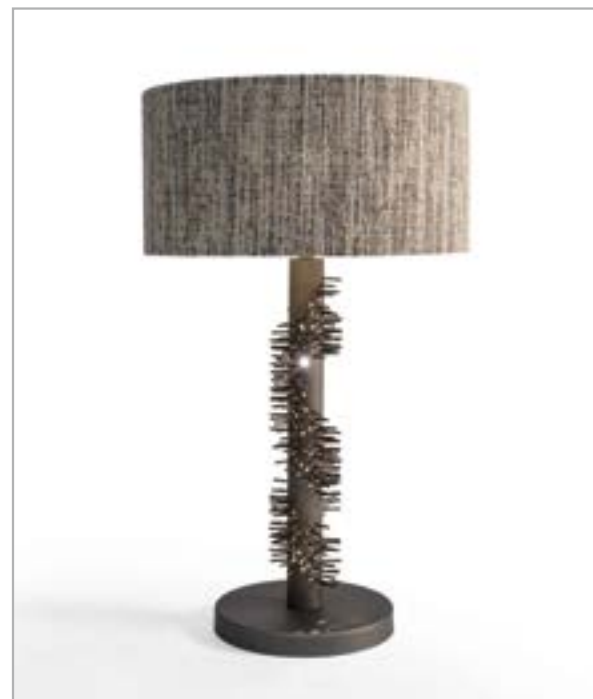

Design: Pont des Arts Studio

Table lamp with structure in brass.
Lamp shade in fabric Dedar.
Bronze brushed finishing.

table lamp
Ø: 45 cm
height: 78 cm

■ Luciole

floor lamp

Design: Pont des Arts Studio

Floor lamp with structure in brass.
Lamp shade in fabric Dedar.
Bronze brushed finishing.