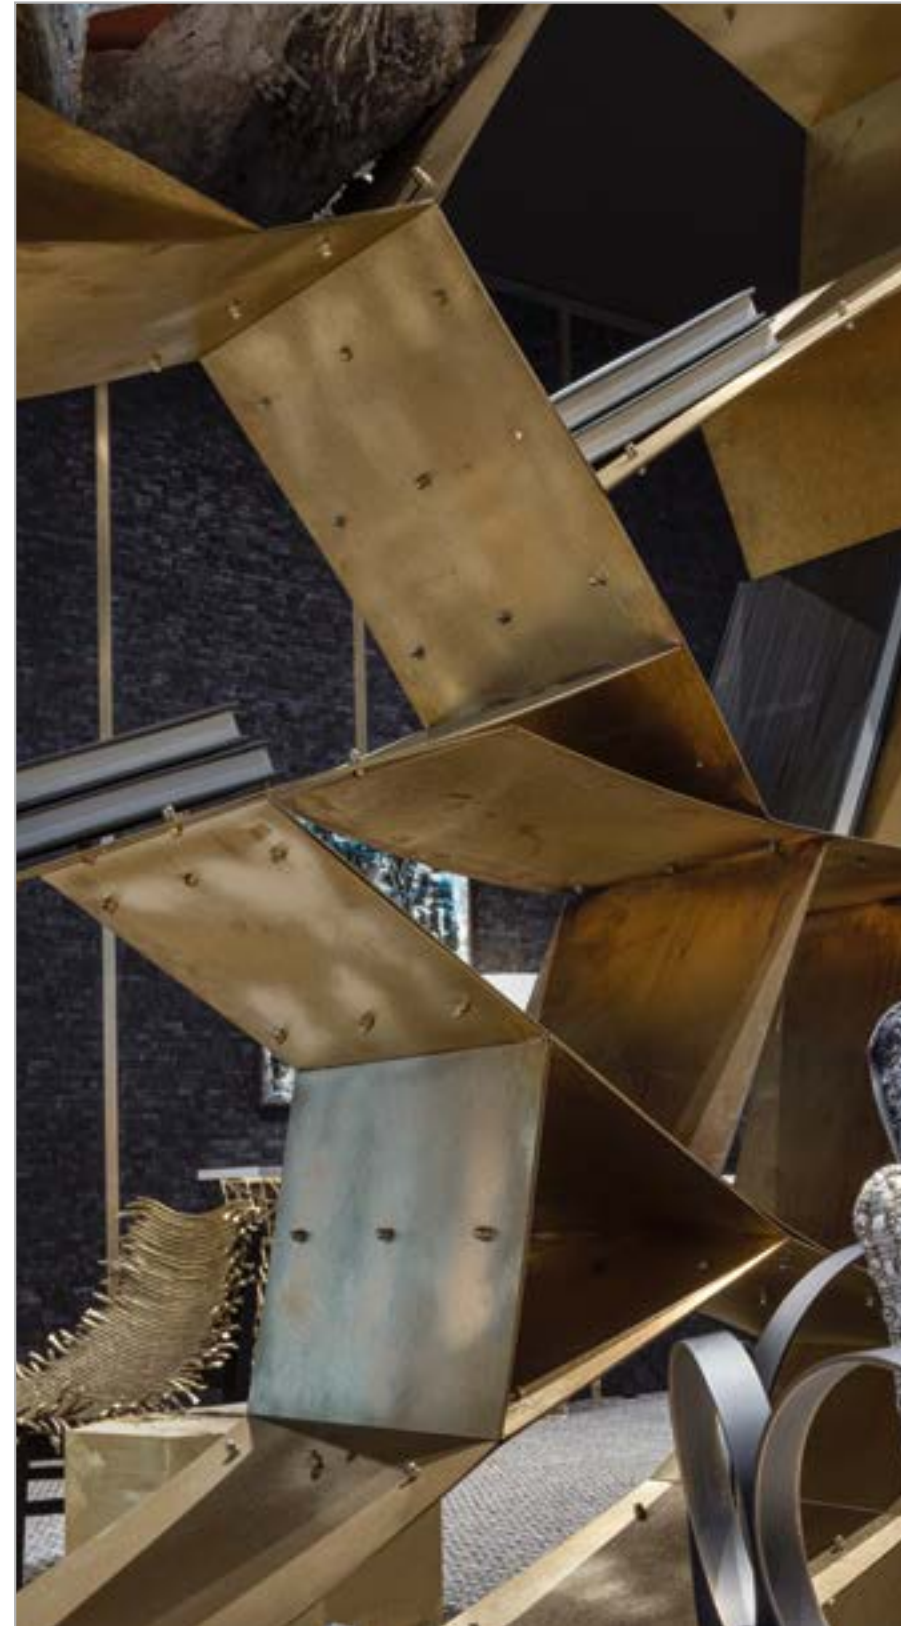

KRYPTON bookcase

bookcase
iron
length: 230 cm
depth: 30 cm
height: 290 cm

KRYPTON bookcase

bookcase
brass
length: 220 cm
depth: 30 cm
height: 300 cm

■ Flower Pot

Design: NSL Lab

Flower pot with iron structure.
Natural iron finishing.