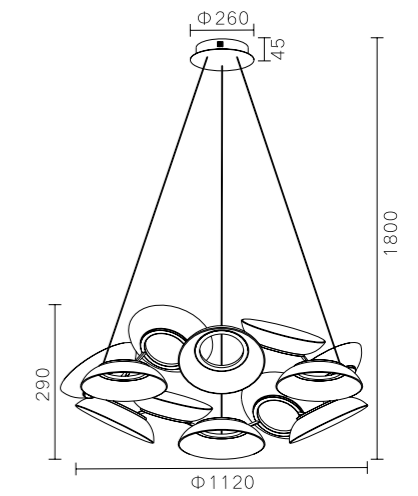

MD1927A-12B
Stainless steel + Acrylic
72W