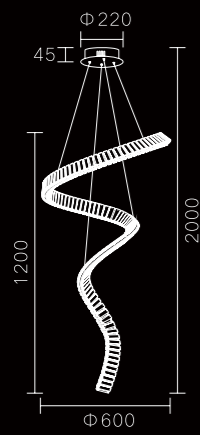

MD6064A-6A
Stainless steel+Crystal
43W