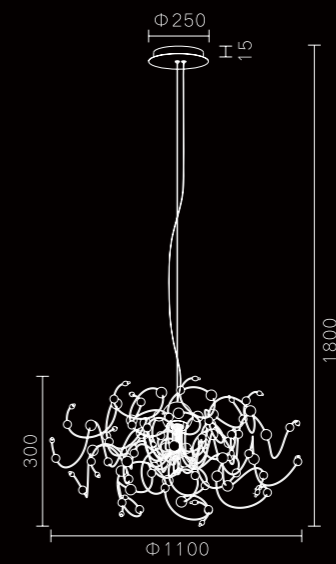

MD0236A-22A
Stainless steel
44W