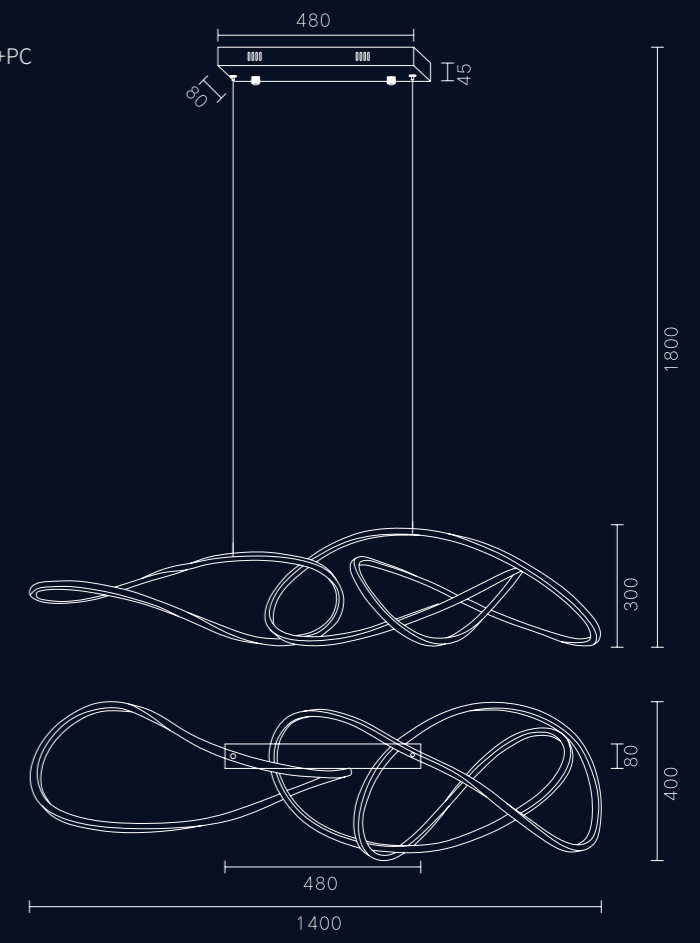

MD1838B-15A
Stainless steel+PC
53W