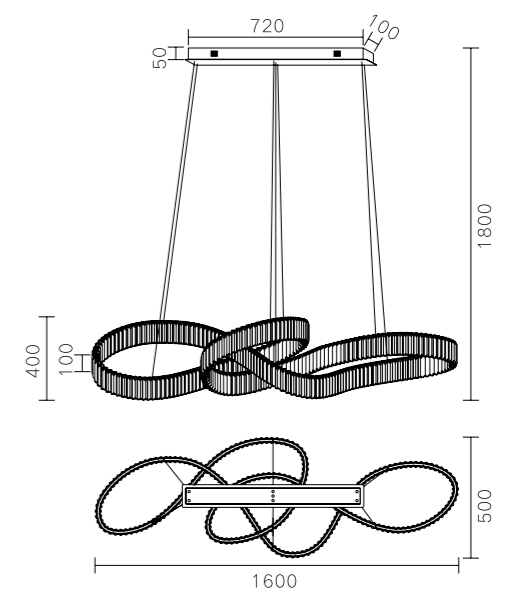

MD6079B-16A
Stainless steel+Crystal
134W