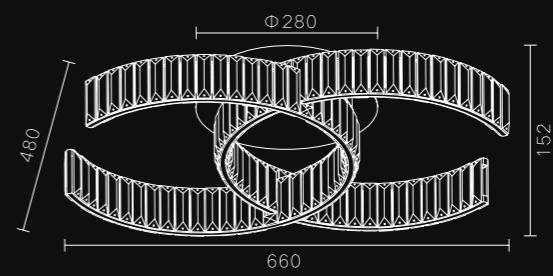

MX6053A-6A
Stainless steel+ Crystal
29W