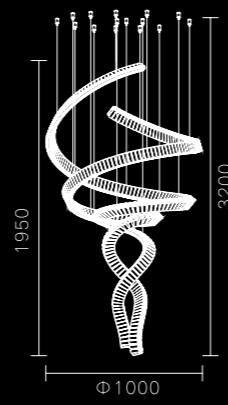

MD6064A-2BA
Stainless steel+Crystal
160W