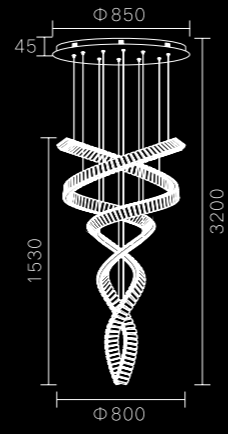

MD6064A-2C
Stainless steel+Crystal
154W

MD6064A-2B
Stainless steel+Crystal
160W