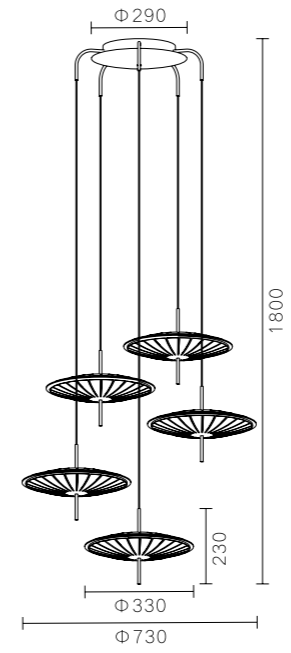

MD1926A-5A
Stainless steel + Acrylic
60W