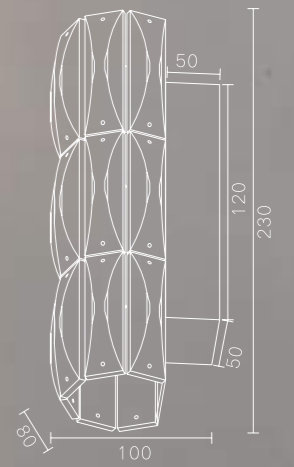

Pearl

Series

Pearl
Series

MX1622A-3A

LED:4-E14*5W

Size:φ350*H200

1838

Art of curve