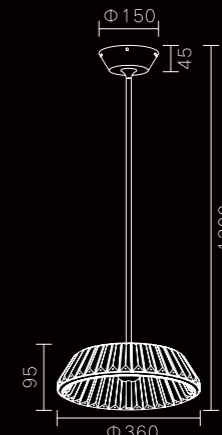

MD6067A-3A
Stainless steel+Crystal
22W