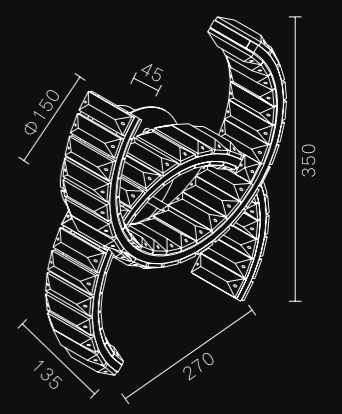

MB6053A-3A
Stainless steel+ Crystal
13W