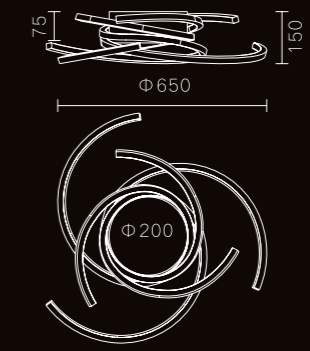

MX1841A-6A
Stainless steel + PC
54W