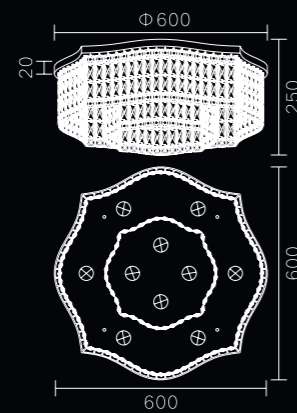

MX6066A-6A
Stainless steel+Crystal
30W