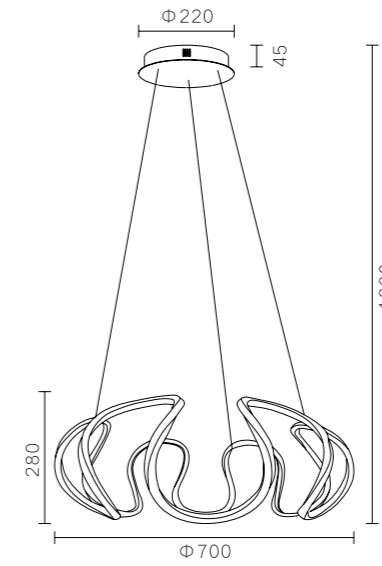

MD1839A-6A
Stainless steel + PC
65W