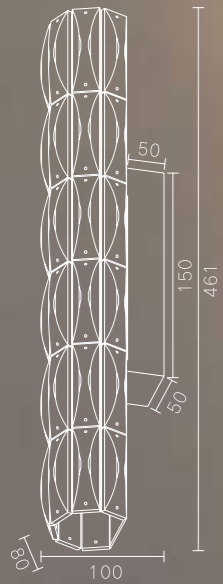

MB6076A-6A
Stainless steel+Crystal
12W