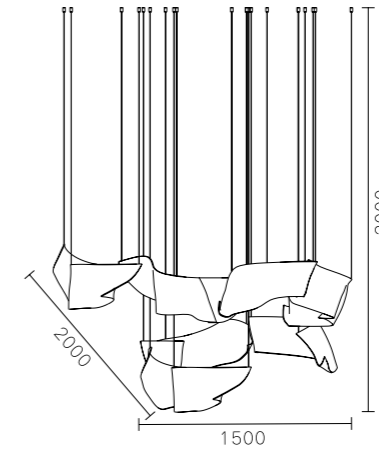

MD1928B-9A
Aluminum + Acrylic
95W