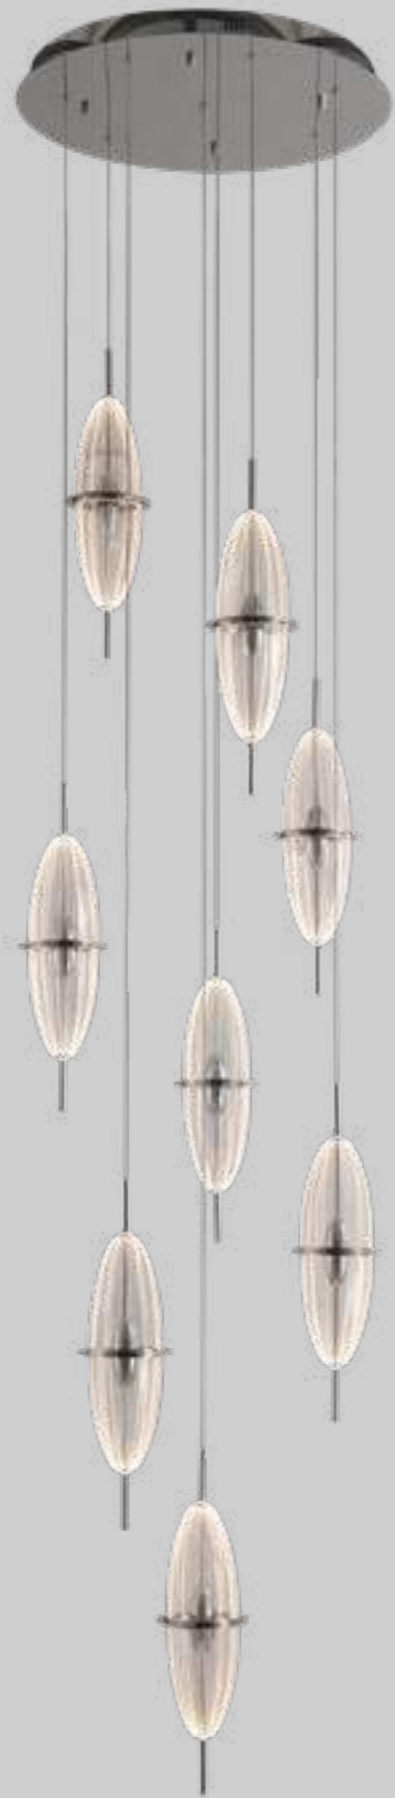

L'ARTE  LUCE®

STARRY SPACE
FRISBEE

1615

1615

MD1901A-4A
2835#11W+COB 5W
Ø450*H1800

MD1901A-6A
2835#16W+COB 5W
Ø600*H1800

MD1901A-8A
2835#21W+COB 5W
Ø800*H1800

ML1901A-6A
2835#16W+COB 5W
Ø600*H1470

ML1915A-1C
2835#4.8W
D300*H1650

ML1915A-1B
2835#4.8W
D300*H1500

ML1915A-1A
2835#4.8W
D300*H1350

MT1915A-1A
2835#4.8W
D300*H500

MD1915A-3A
2835#14.4W+COB 3W
D300*H3200

MD1915A-2A
2835#9.6W+COB 3W
D300*H2500

MT1924A-1A
Stainless steel + Acrylic
12W

ML1924A-1A
Stainless steel + Acrylic
12W

1925

| 1925

MD1925A-8A
Stainless steel + Acrylic
65W

MD1925A-1A
Stainless steel + Acrylic
8W

MB1925A-1A
Stainless steel + Acrylic
8W

ML1925A-1A
Stainless steel + Acrylic
8W

MT1925A-1A
Stainless steel + Acrylic
8W

MD1925A-7B
Stainless steel + Acrylic
42W

MD1925A-8B
Stainless steel + Acrylic
64W

MD1925B-4B
Stainless steel + Acrylic
32W

1925