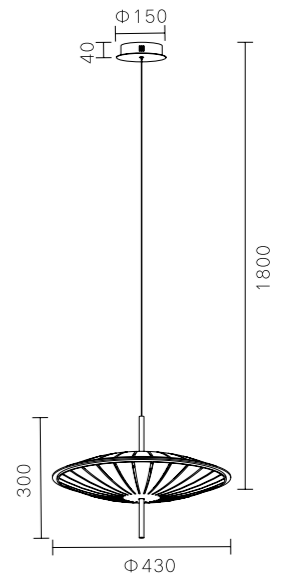

MD1926A-1C
Stainless steel + Acrylic
16W