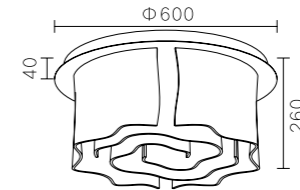

MX6024A-6A
Stainless steel+Acrylic
41W