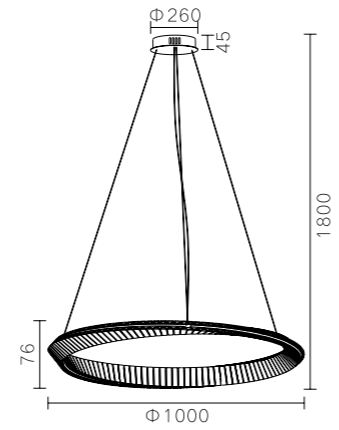

MD6060A-10A
Stainless steel+Crystal
68W