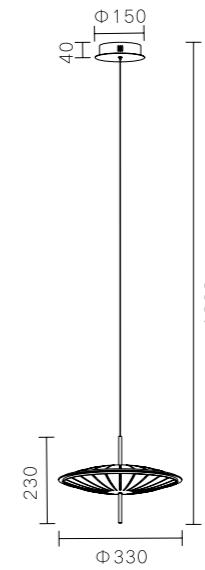

MD1926A-1A
Stainless steel + Acrylic
12W