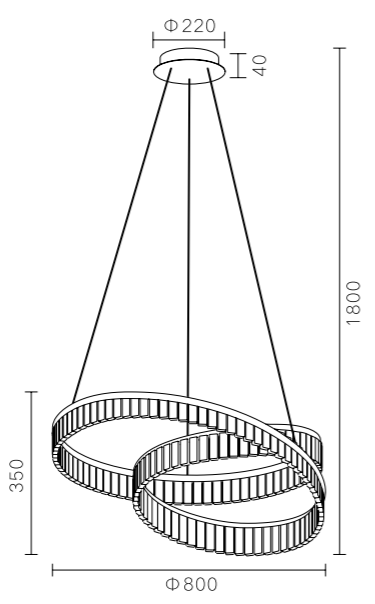

MD1625A-8A
Stainless steel + Glass
52W