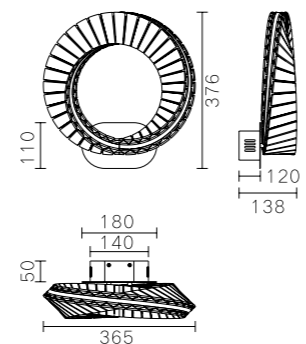

MB6080B-1A
Stainless steel++Crystal
22W