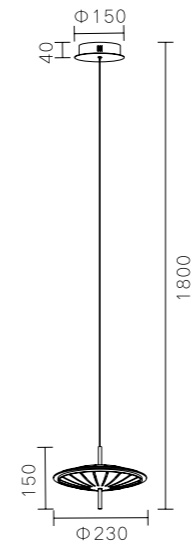

MD1926A-1B
Stainless steel + Acrylic
8W