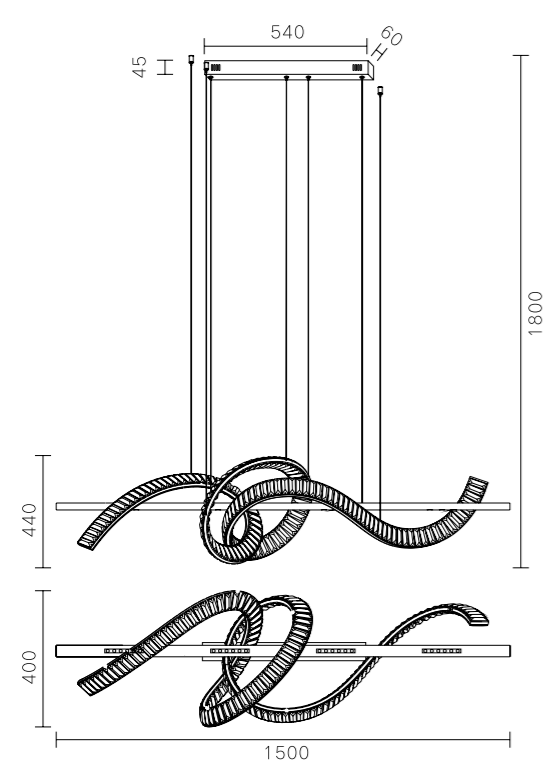

6078

MD6078B-15A
Stainless steel+Crystal
60W