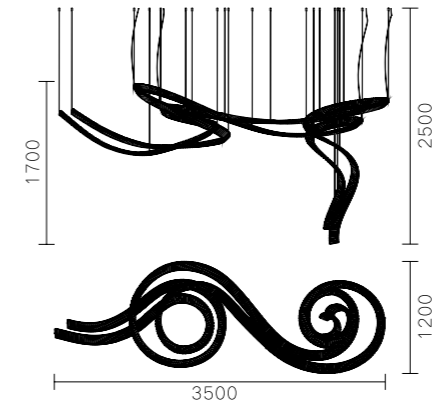

MD6081B-35A
Stainless steel+Crystal
700W

MD6081B-20A
Stainless steel+Crystal
400W

MD6081B-33A
Stainless steel+Crystal
660W

MD6081B-50A
Stainless steel+Crystal
1000W

MD6050B-2A
LED:3014#95W
Size:L1350*W400*H1800