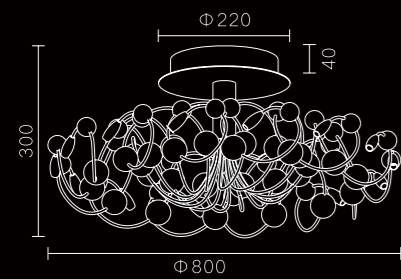

MD1851B-2A
Stainless steel + Spanish
alabaster /PC
28W

MD1851B-2B
Stainless steel + Spanish
alabaster /PC
12W

MD1851B-2C
Stainless steel + Spanish
alabaster /PC
28W

0236

MX0236A-14A
Stainless steel
14*2W

MD0236A-44A
Stainless steel
44*2W