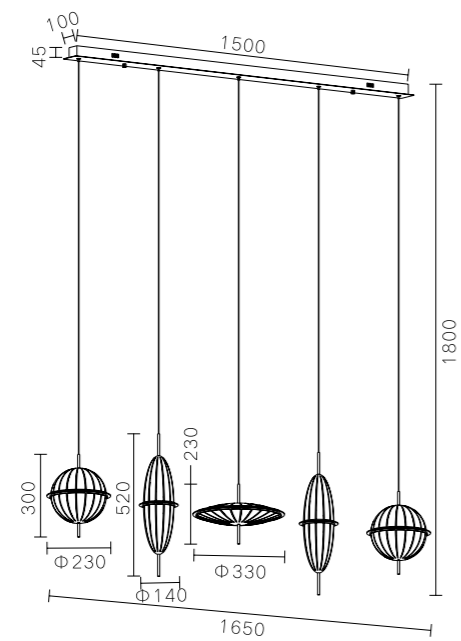

MD1915A-1A
2835#4.8W+COB 3W
D300*H1800

MD1915A-6A
Stainless steel + Acrylic
30W

MD1915A-8A
Stainless steel + Acrylic
42W

1924

ANNUAL
RING

1924

MD1924A-1A
Stainless steel + Acrylic
12W

MD1924B-5C
Stainless steel + Acrylic
52W