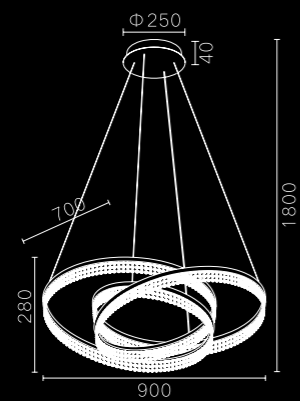

1626

MD1626A-9A
Stainless steel + Crystal
70W