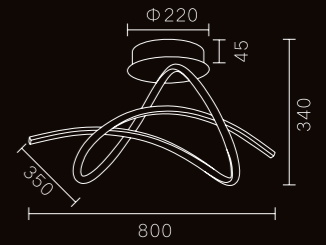

MX1842B-8A
Stainless steel + PC
30W