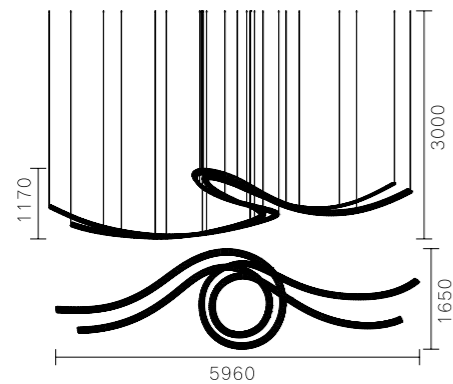

MD6081B-35A
Stainless steel+Crystal
700W

MD6081B-20A
Stainless steel+Crystal
400W

MD6081B-33A
Stainless steel+Crystal
660W

MD6081B-50A
Stainless steel+Crystal
1000W

MD6050B-2A
LED:3014#95W
Size:L1350*W400*H1800