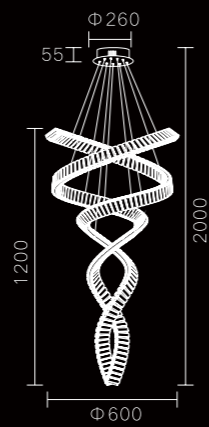

MD6064A-2A
Stainless steel+Crystal
86W