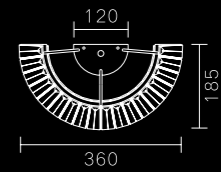

MB6067A-3A
Stainless steel+Crystal
11W