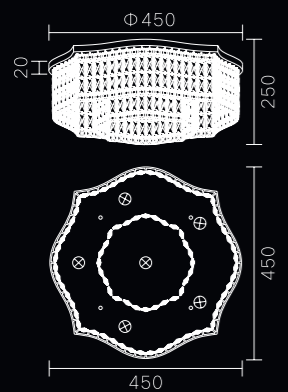

MX6066A-4A
Stainless steel+Crystal
15W