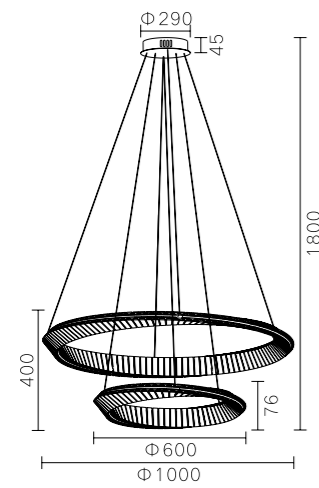

MD6060A-2B
Stainless steel+Crystal
110W