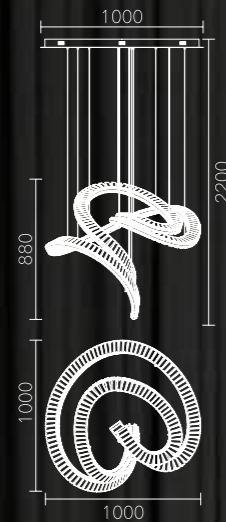

MD6065A-15B
Stainless steel+Crystal
157W