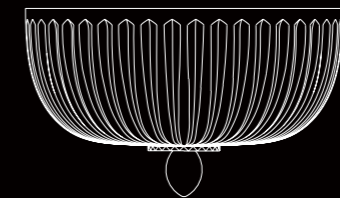

Pearl

Series

Pearl
Series

MX1622A-3A

LED:4-E14*5W

Size:φ350*H200

1838

Art of curve