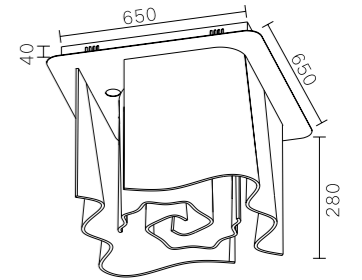

MX6024B-7
Stainless steel+Acrylic
40W