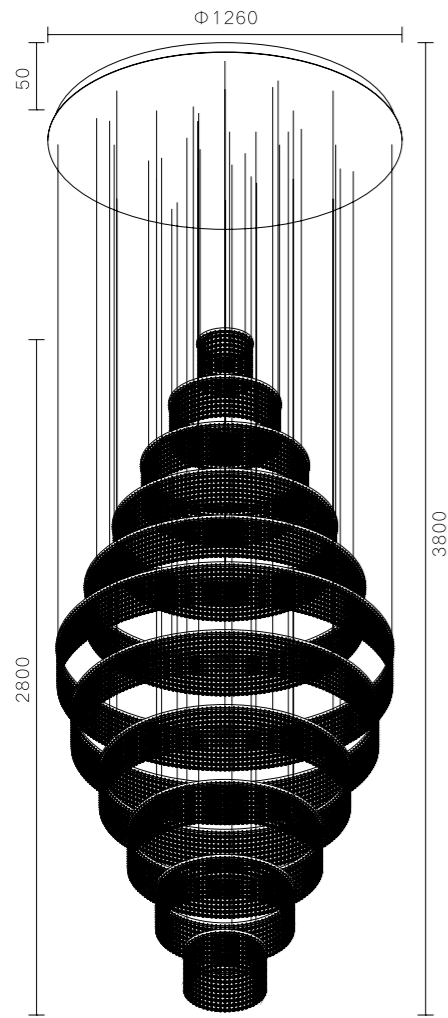

6077

MD6077A-11A
Stainless steel++Crystal
290W