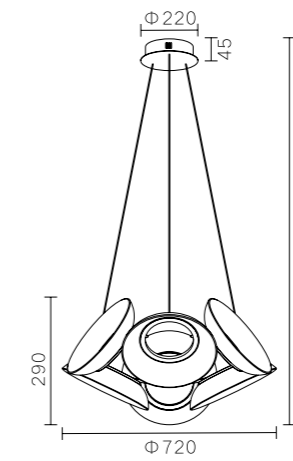

MD1927A-6B
Stainless steel + Acrylic
36W