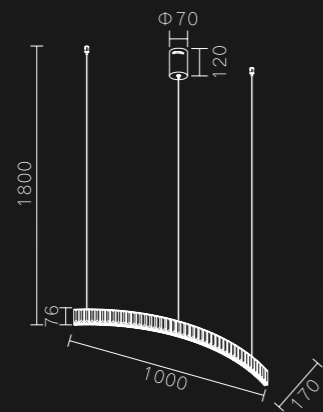

MD6013C-1B
Stainless steel+Crystal
18W