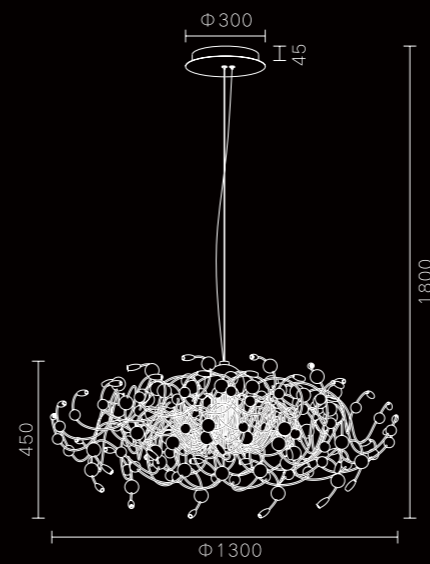

MD1851B-2A
Stainless steel + Spanish
alabaster /PC
28W

MD1851B-2B
Stainless steel + Spanish
alabaster /PC
12W

MD1851B-2C
Stainless steel + Spanish
alabaster /PC
28W

0236

MX0236A-14A
Stainless steel
14*2W

MD0236A-44A
Stainless steel
44*2W