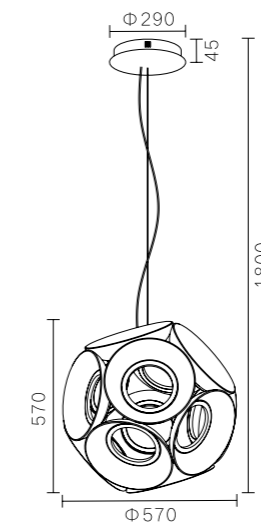

MD1927A-12A
Stainless steel + Acrylic
72W