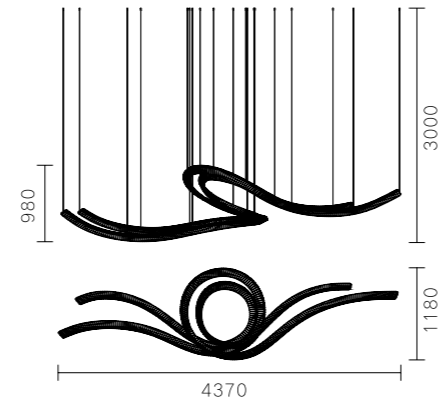

MD6081B-15A
Stainless steel+Crystal
300W