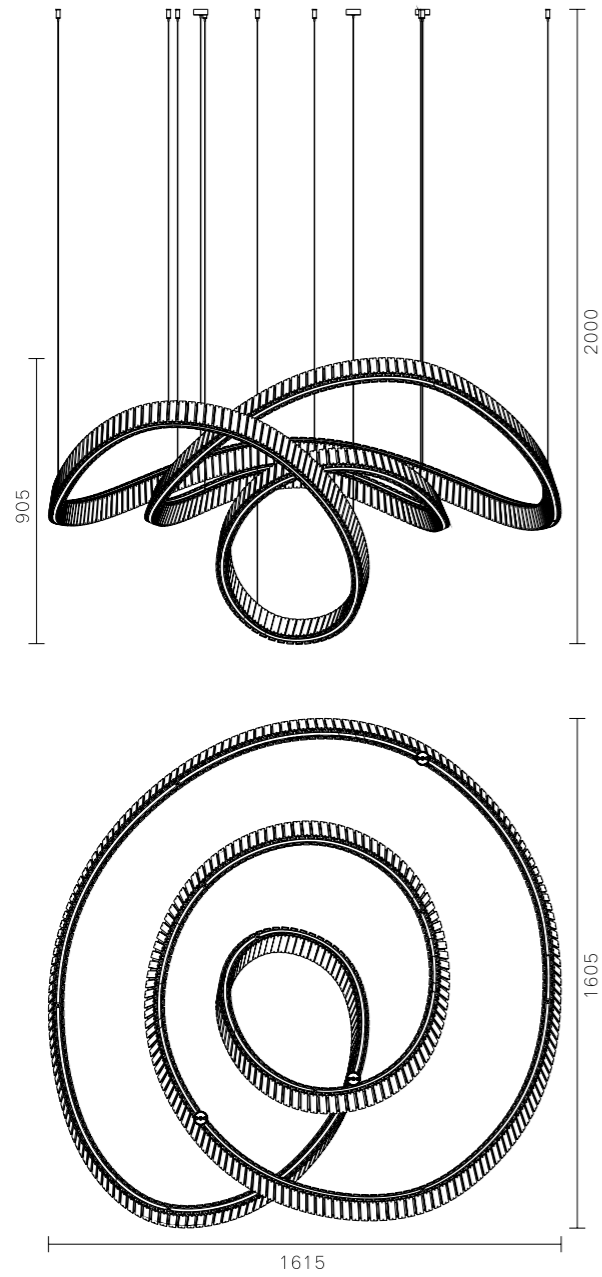

MD6064A-2B
Stainless steel+Crystal
160W

MD6064A-2BA
Stainless steel+Crystal
160W

6083

MD6083A-16A
Stainless steel+Crystal
250W

6078

Facegood
Neo-Art Installation
Lighting

6078

MD6078B-15A
Stainless steel+Crystal
60W