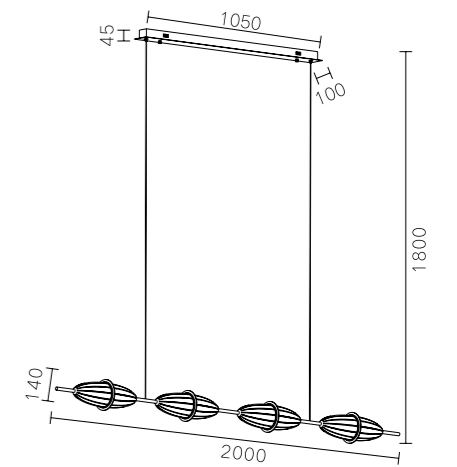

MD1925B-4B
Stainless steel + Acrylic
32W