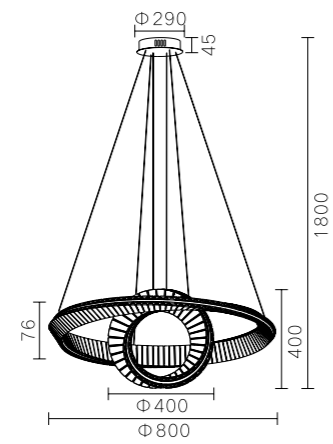

MD6063B-3B
stainless steel+ Crystal
92W

MD6063A-3A

LED:3014#67W

Size:(ϕ 400+ ϕ 600+ ϕ 800)*H1800

MD6063A-8A
stainless steel+ Crystal
220W

MD6031A-7A
3014#185W
Ø1200*H3500

MD6031B-8B
3014#188W
L2800*W900*H2500

6016

MB6016B-5A
3014#6W
L506*W80*H76

MB6016B-10B
3014#12W
L997*W80*H120

Eternal Series

MX6063A-6A
LED:3014#40W
Size:φ660*H260

MX6063A-8A
LED:3014#55W
Size:φ860*H260

MX6063A-10A
LED:3014#90W
Size:φ1060*H320

Eternal
Series

MD6060A-2A
Stainless steel+Crystal
80W

MB6080B-1A
Stainless steel++Crystal
22W

MD6080B-5A
Stainless steel++Crystal
110W

Wave

Series

Wave
Series

Wave
Series

MD6061A-8A
LED:3014#60W
Size:L800*W600*H1800

MD6061A-10A
LED:3014#82W
Size:L1000*W800*H1800

MD6061A-13A
LED:3014#102W
Size:L1300*W1000*H1800

Wave
Series

MD6058A-6A
LED:3014#38W
Size:φ600*H1800

MD6058A-8A
LED:3014#52W
Size:φ800*H1800

1625

MD1625A-6A
Stainless steel + Glass
36W