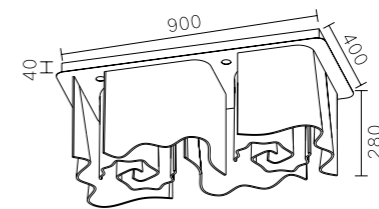

MX6024B-9
Stainless steel+Acrylic
47W