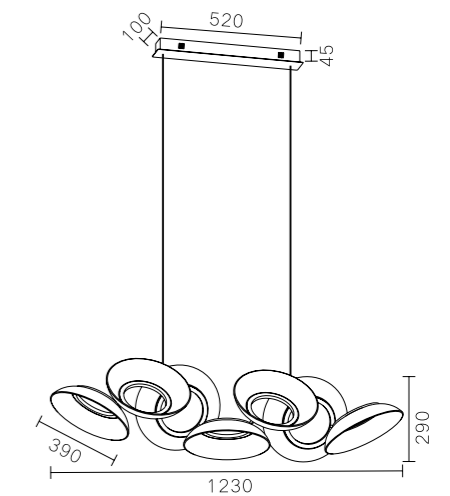

MD1927B-7A
Stainless steel + Acrylic
42W