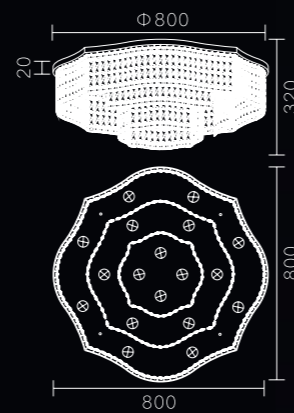

MX6066A-8A
Stainless steel+Crystal
45W