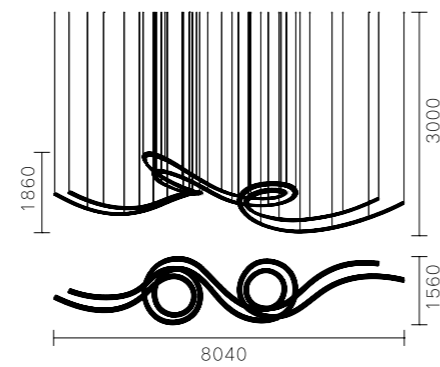

MD6081B-35A
Stainless steel+Crystal
700W

MD6081B-20A
Stainless steel+Crystal
400W

MD6081B-33A
Stainless steel+Crystal
660W

MD6081B-50A
Stainless steel+Crystal
1000W

MD6050B-2A
LED:3014#95W
Size:L1350*W400*H1800