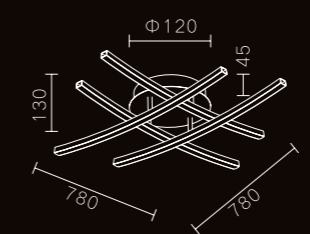

MX1840A-4A
Stainless steel + PC
34W