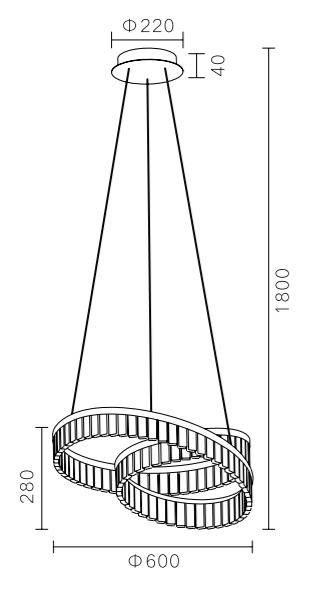

MD6061A-10A
LED:3014#82W
Size:L1000*W800*H1800

MD6061A-13A
LED:3014#102W
Size:L1300*W1000*H1800

Wave
Series

MD6058A-6A
LED:3014#38W
Size:φ600*H1800

MD6058A-8A
LED:3014#52W
Size:φ800*H1800

1625

MD1625A-6A
Stainless steel + Glass
36W