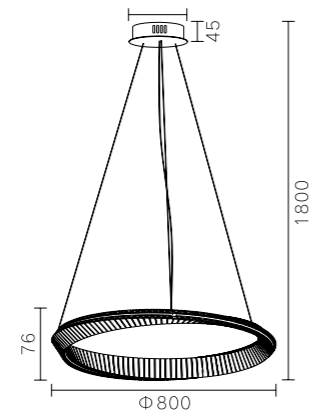

MD6060A-8A
Stainless steel+Crystal
55W