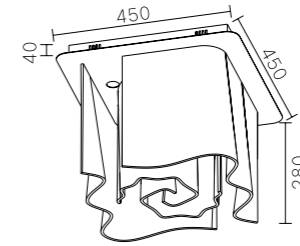

MX6024B-5
Stainless steel+Acrylic
23W