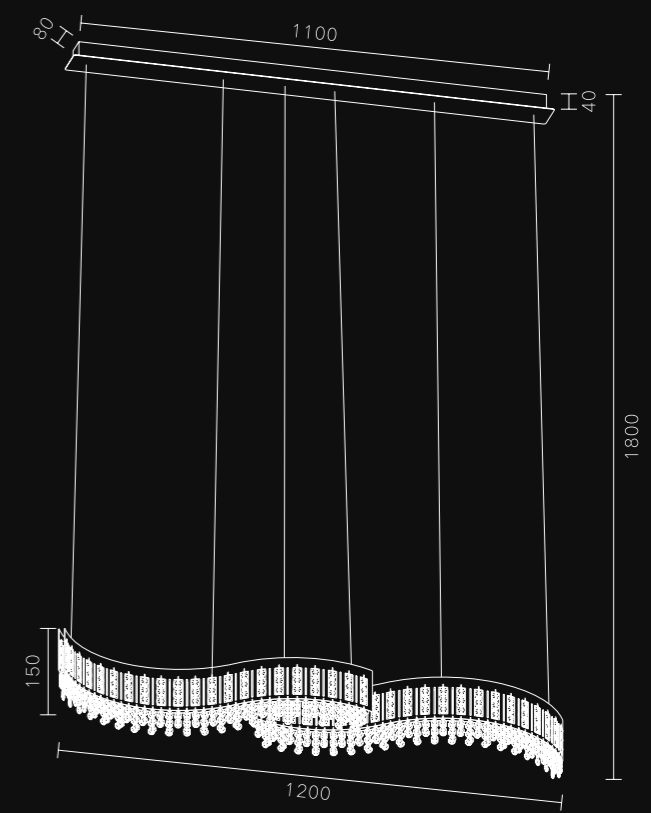

MD6070B-12A
Stainless steel+Crystal
38W