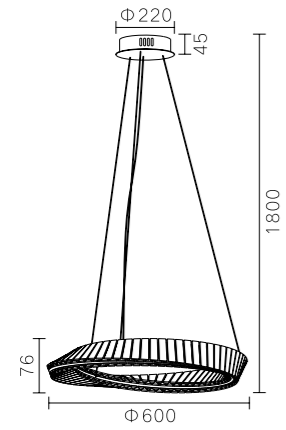

MD6060A-6A
Stainless steel+Crystal
41W