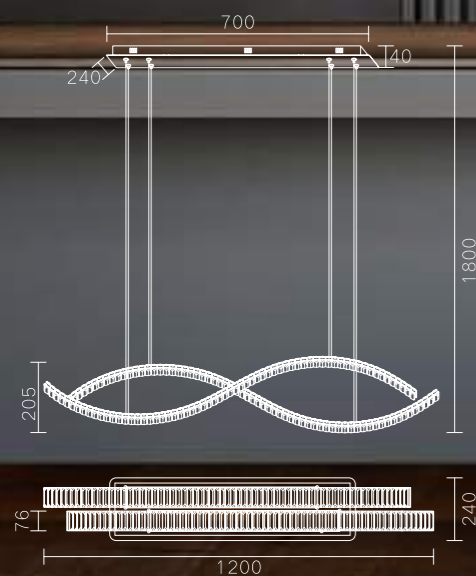

MD6062B-2B
Stainless steel+Crystal
30W