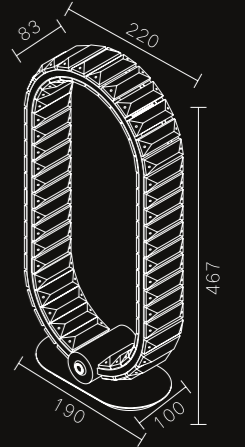

MT6075B-5A
Stainless steel+Crystal
25W