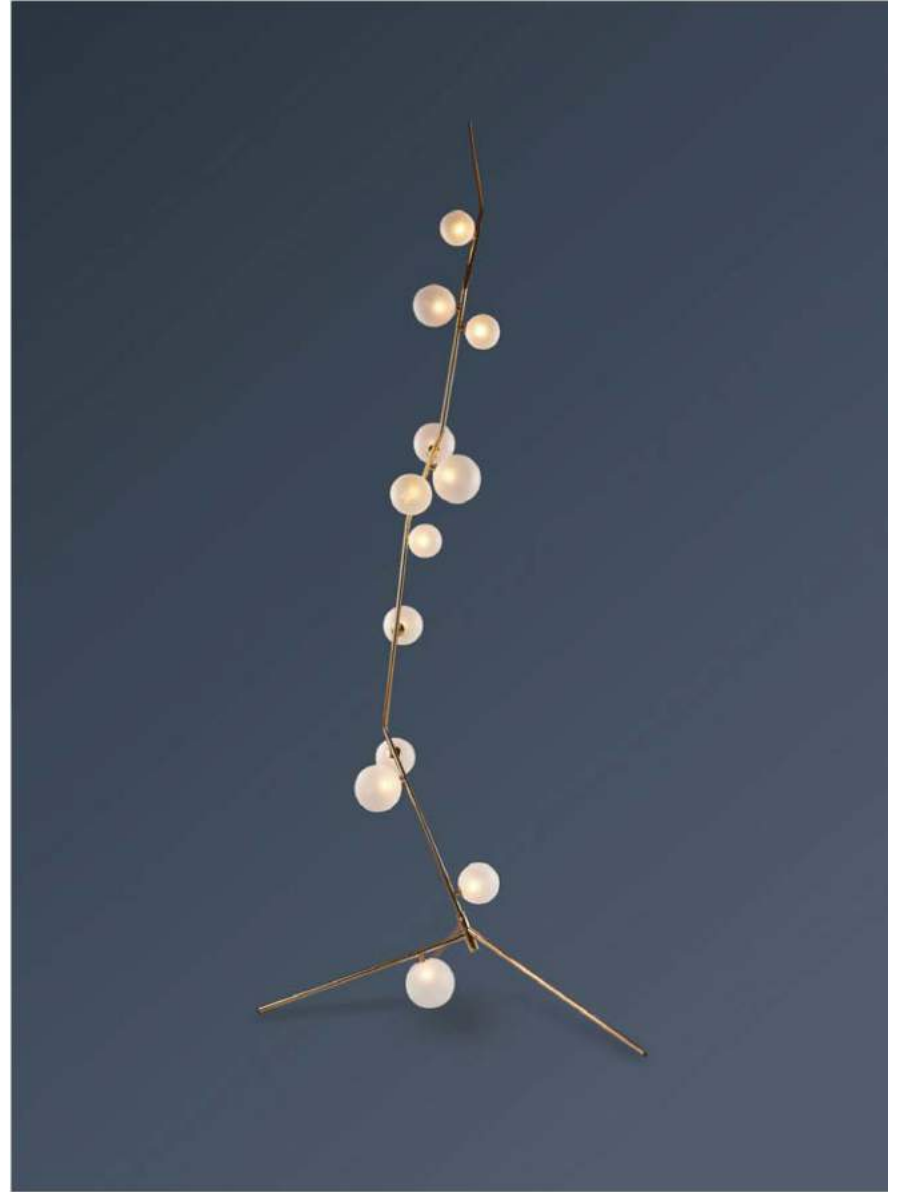

1256F

Color:white/yellow flakes/red flakes
Material:carbon steel+aluminium alloy+glass
Size: 96x63xMax H240cm
Bulb: G4 LED Max12x3W