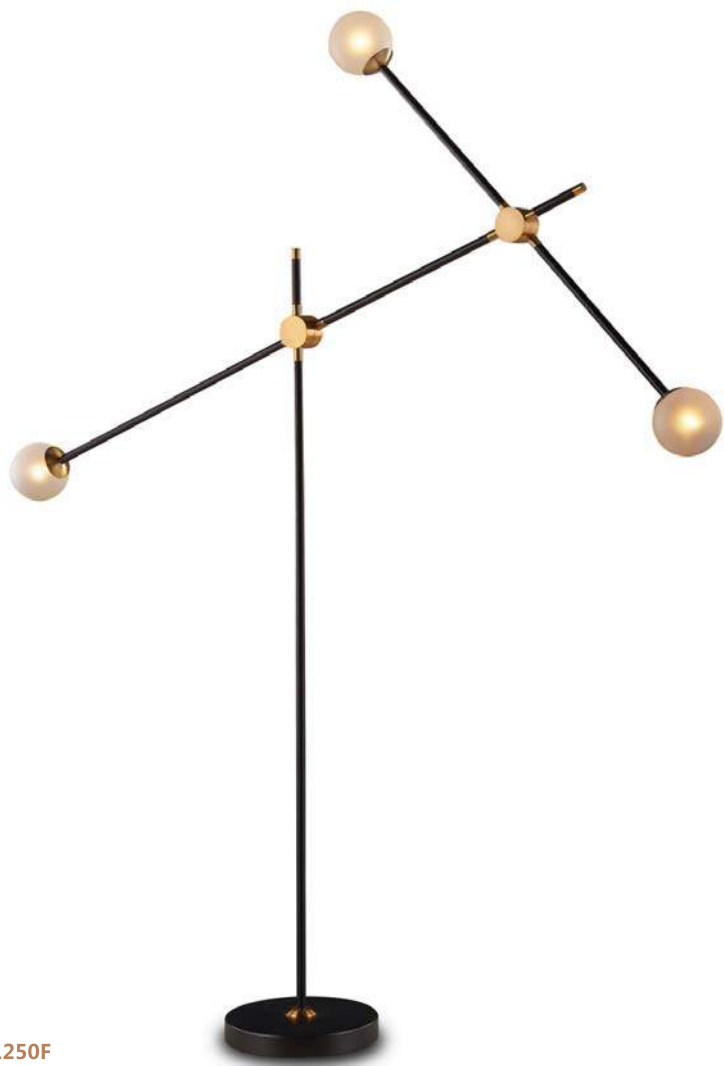

1250F

Color: black
Material: carbon steel+glass+aluminium alloy
Size: 103xW22cm (Max H147cm)
Watt: G4 LED 3x3W