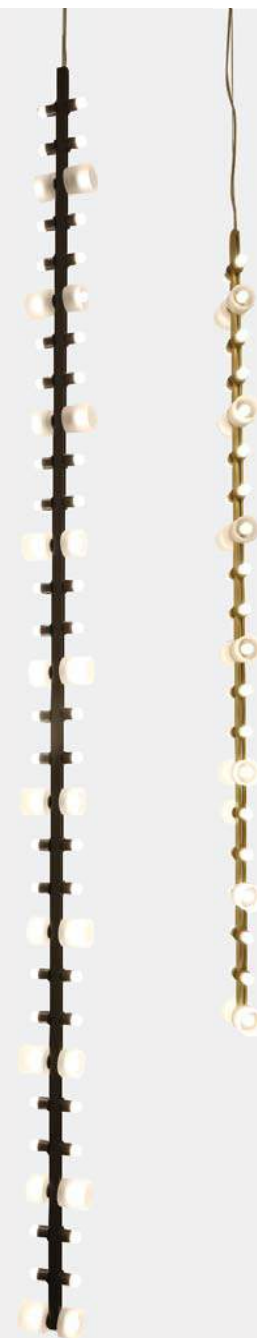

STELLA STELLA

2359S-L2000

Color: gold/gun metal
Material: aluminium alloy/acrylic/glass
Size: Dia16.1x200cm (Max H 500cm)
Watt: LED 80W

2359S-L3000

Color: gold/gun metal
Material: aluminium alloy/acrylic/glass
Size: Dia16.1x300cm (Max H 600cm)
Watt: LED 100W