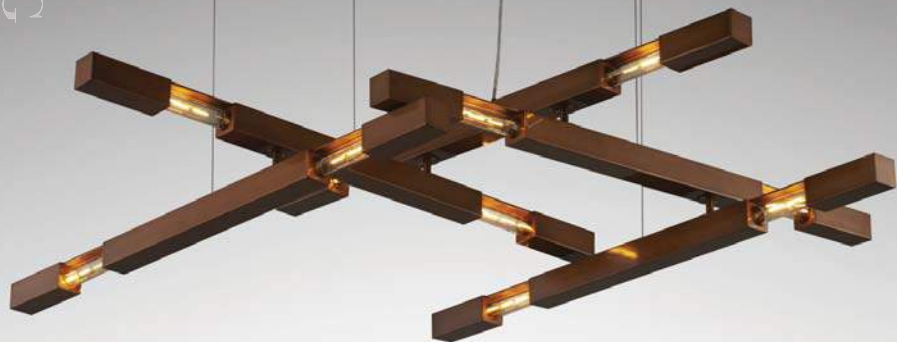

LIGHTING

1258S-5

Color: gold/black/brushed red bronze
Material: carbon steel+aluminium alloy
Size: 162x60xMax H195/200x90xMax H200cm(Adjustable)
Bulb: E27 Max 10x40W(T30 Edison bulb L:185)