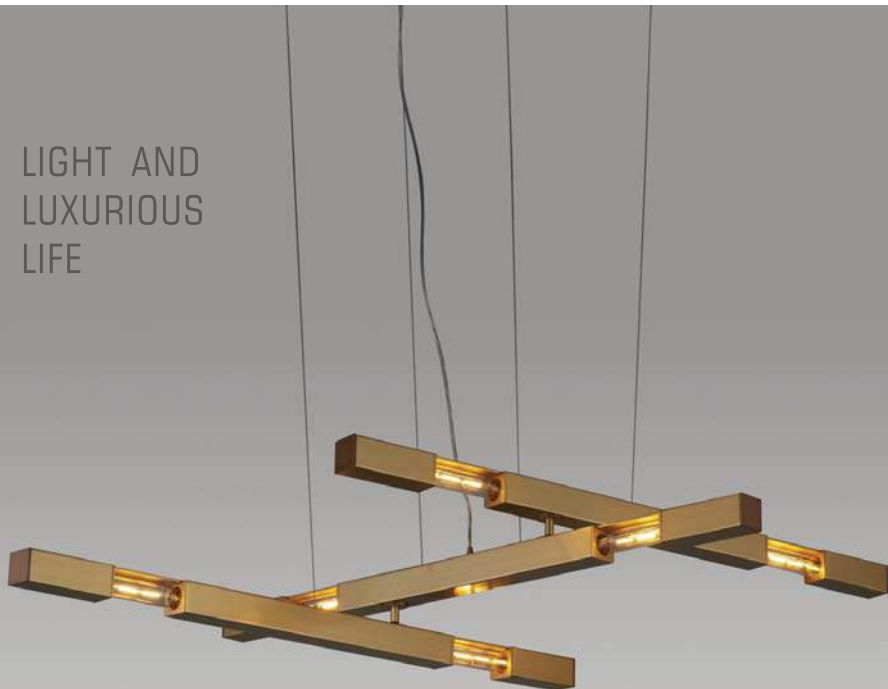

LIGHT AND
LUXURIOUS
LIFE

1258S-3

Color: gold/black/brushed red bronze
Material: carbon steel+aluminium alloy
Size: 40x150xMaxH200/66x158xMaxH200cm(Adjustable)
Bulb: E27 Max6x40W(T30 Edison bulb L:185)