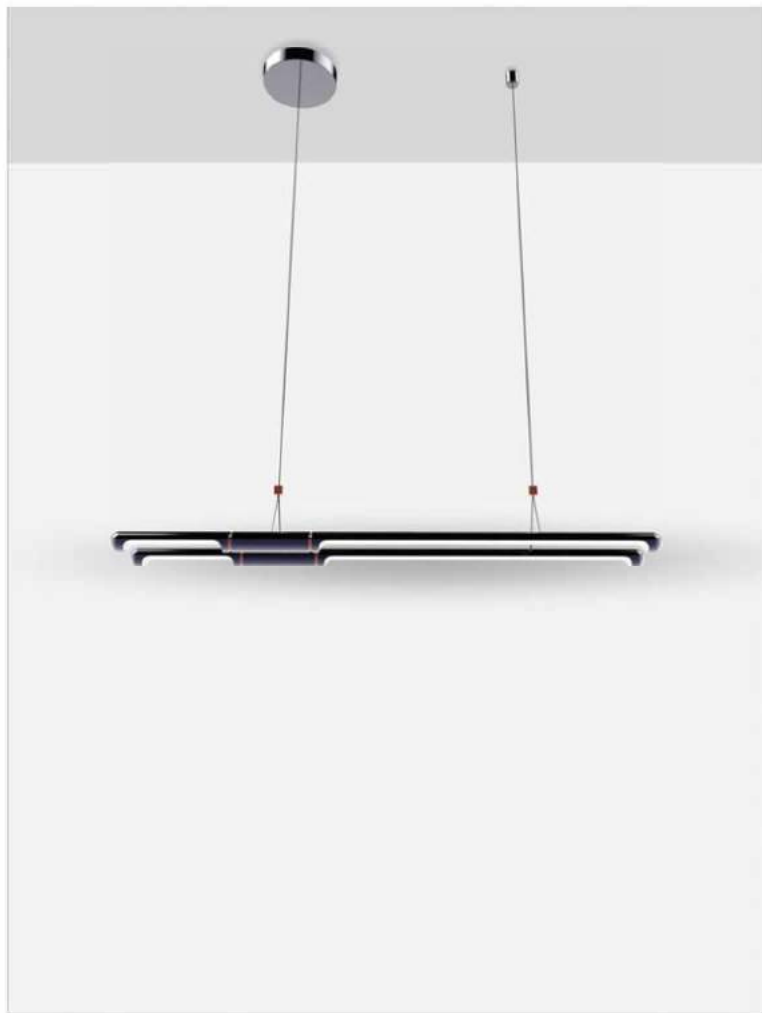

### **SM2345S1**

Color: rose gold/plating gold/smoky grey  
 Material: aluminium+glass  
 Size: Dia 3.5xL40.8x Max H200cm  
 Bulb: LED 4W

### **SM2345S2**

Color: rose gold/plating gold/smoky grey  
 Material: aluminium+glass  
 Size: Dia 3.5xL52.5x Max H200cm  
 Bulb: LED 4W

### **SM2292S**

Color: fading white-gold/fading white-bordeaux/fading white-titanium grey  
 Material: aluminium+glass  
 Size: Dia 30.5xH54 Max H200cm  
 Bulb: LED 8W+COB 4W