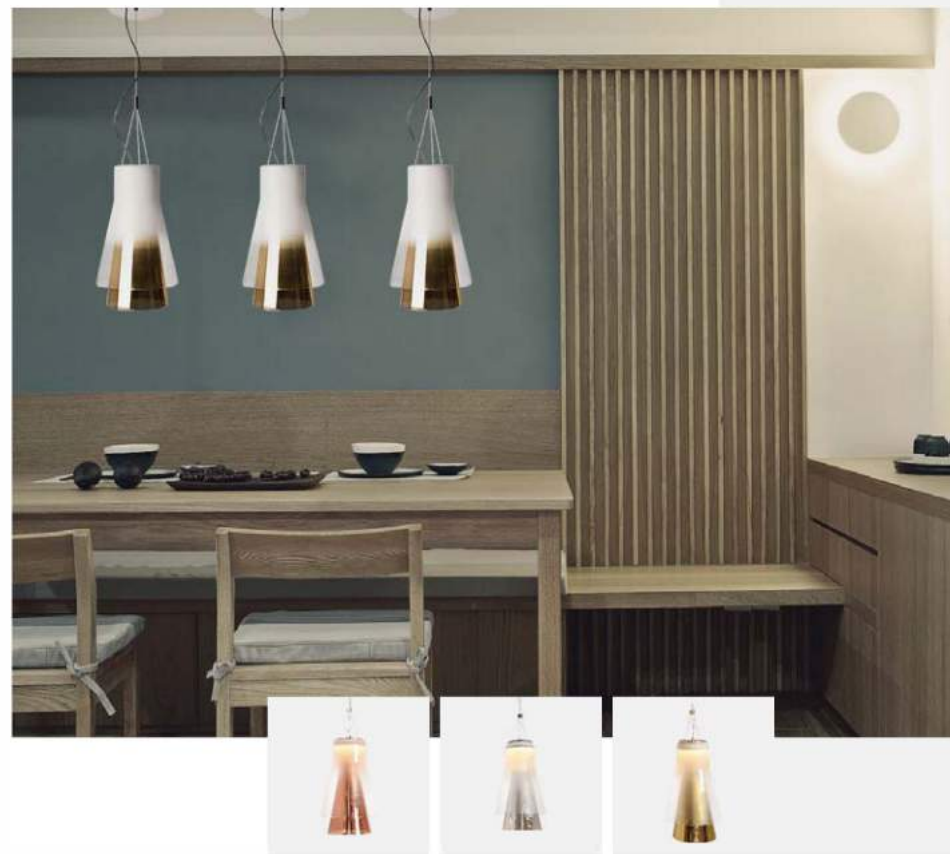

#### SM2358F-LED

Color: plating gold/gunmetal  
Material: carbon steel+aluminium+acrylic  
Size: Dia **30x143.8x81.3cm**  
Bulb: LED 15W

### **SM2345S1**

Color: rose gold/plating gold/smoky grey  
 Material: aluminium+glass  
 Size: Dia 3.5xL40.8x Max H200cm  
 Bulb: LED 4W

### **SM2345S2**

Color: rose gold/plating gold/smoky grey  
 Material: aluminium+glass  
 Size: Dia 3.5xL52.5x Max H200cm  
 Bulb: LED 4W