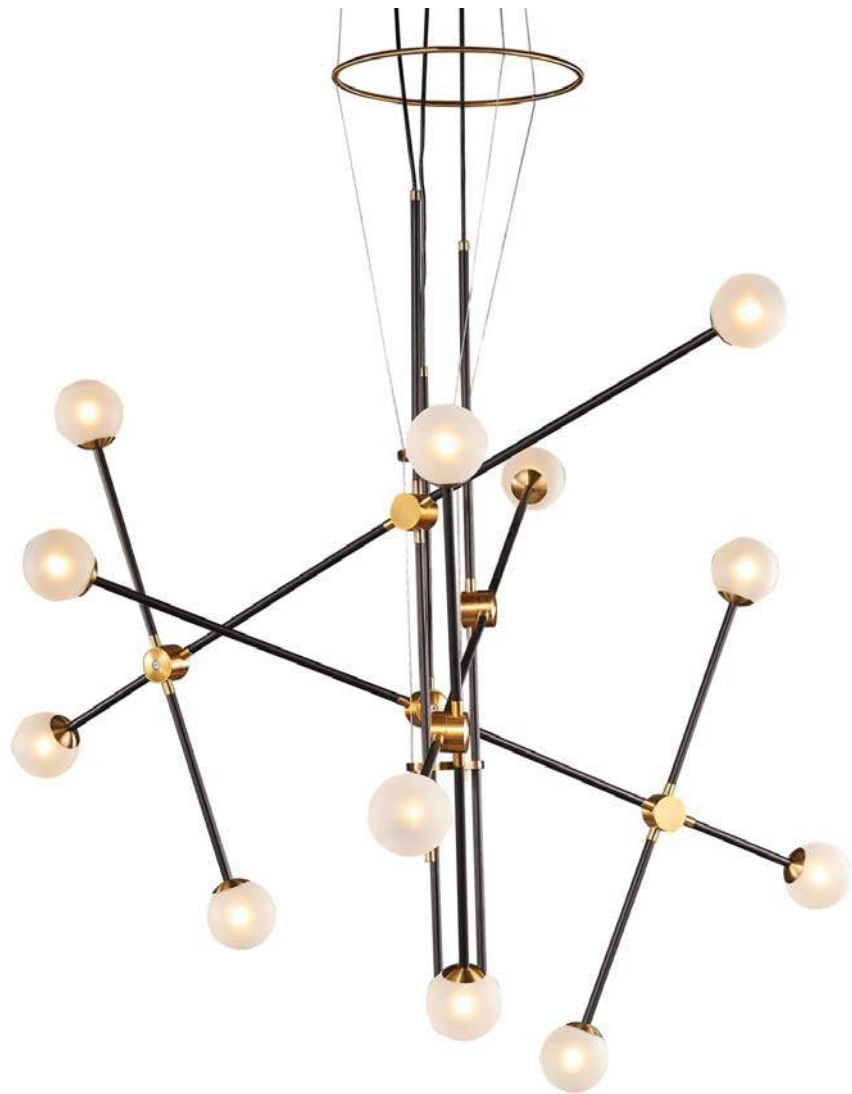

### 2323S-800

color: brush gold  
material: stainless steel  
Size: Dia80cm (Max H200cm)  
Watt: LED 40W

### 2323S-1000

Color: brush gold  
Material: stainless steel  
Size: Dia100cm (Max H200cm)  
Watt: LED 50W

### 2323S-1500

Color: brush gold  
Material: stainless steel  
Size: Dia150cm (Max H200cm)  
Watt: LED 88W

POSTMODERNISM  
LIGHT AND LUXURIOUS LIFE

**1250S-12**

Color: as picture

Material: carbon steel+glass+aluminium alloy