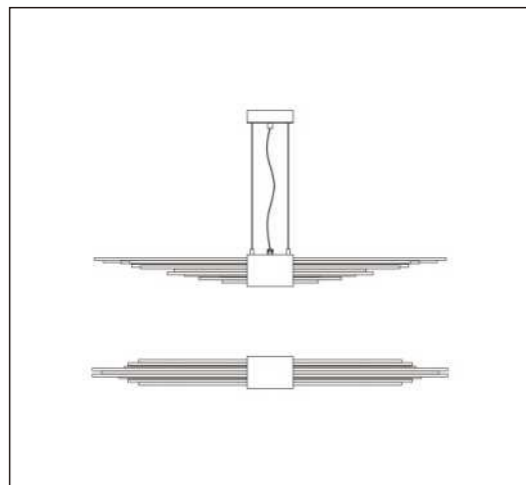

1292

—
WALL LAMP
TABLE LAMP
PENDANT LAMP

1292W

1292T

1292S