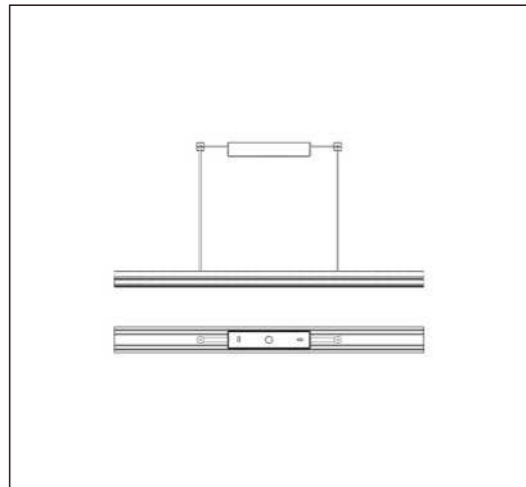

2336

PENDANT LAMP

2336S1