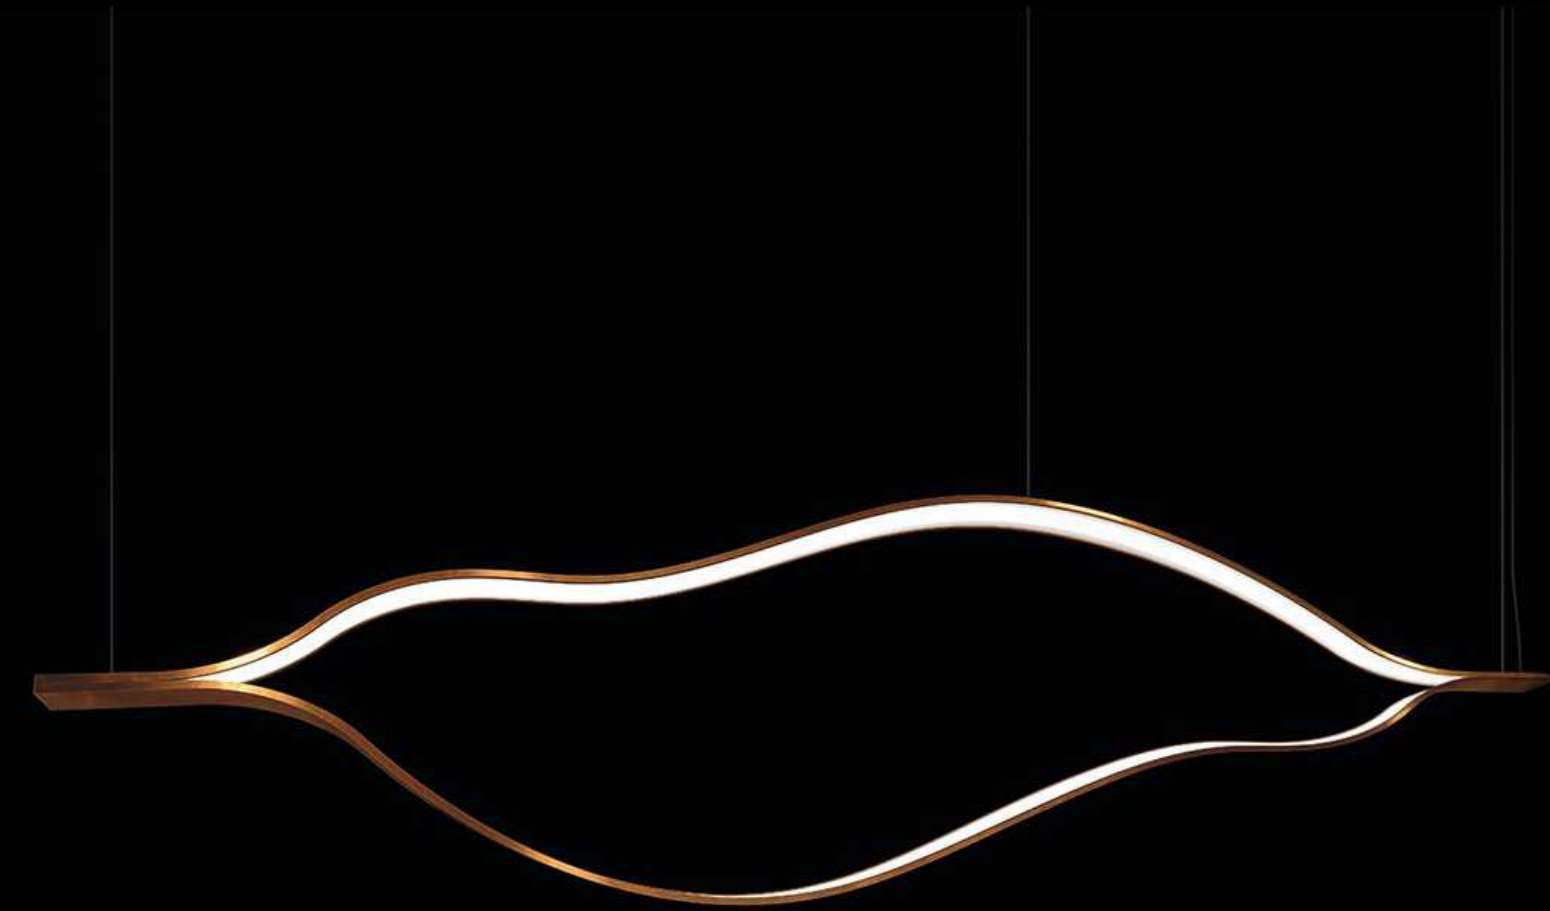

1282S-R16

1282S-26RD

1282S-L12A

1282S-L23A

TAPE LIGHT

1281

MATERIAL
COLORS

ALUMINIUM ALLOY
WIRED RAWING GOLD