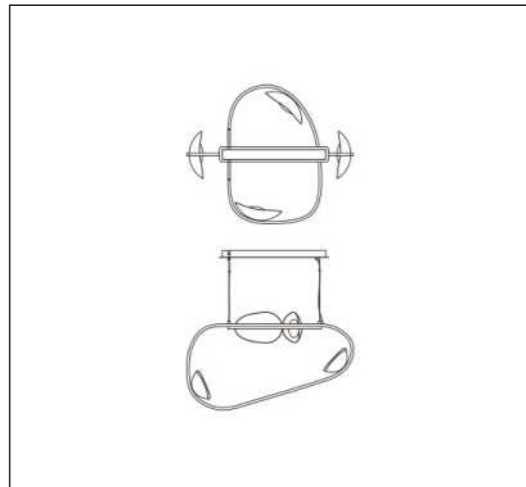

CARBON STEEL+ STAINLESS STEEL
COPPER WIRE DRAWING+CHAMPAIGN GOLD

1298

PENDANT LAMP

1298S-4

1298S-6

DARK & BRIGHT STAR

1297

MATERIAL
COLORS