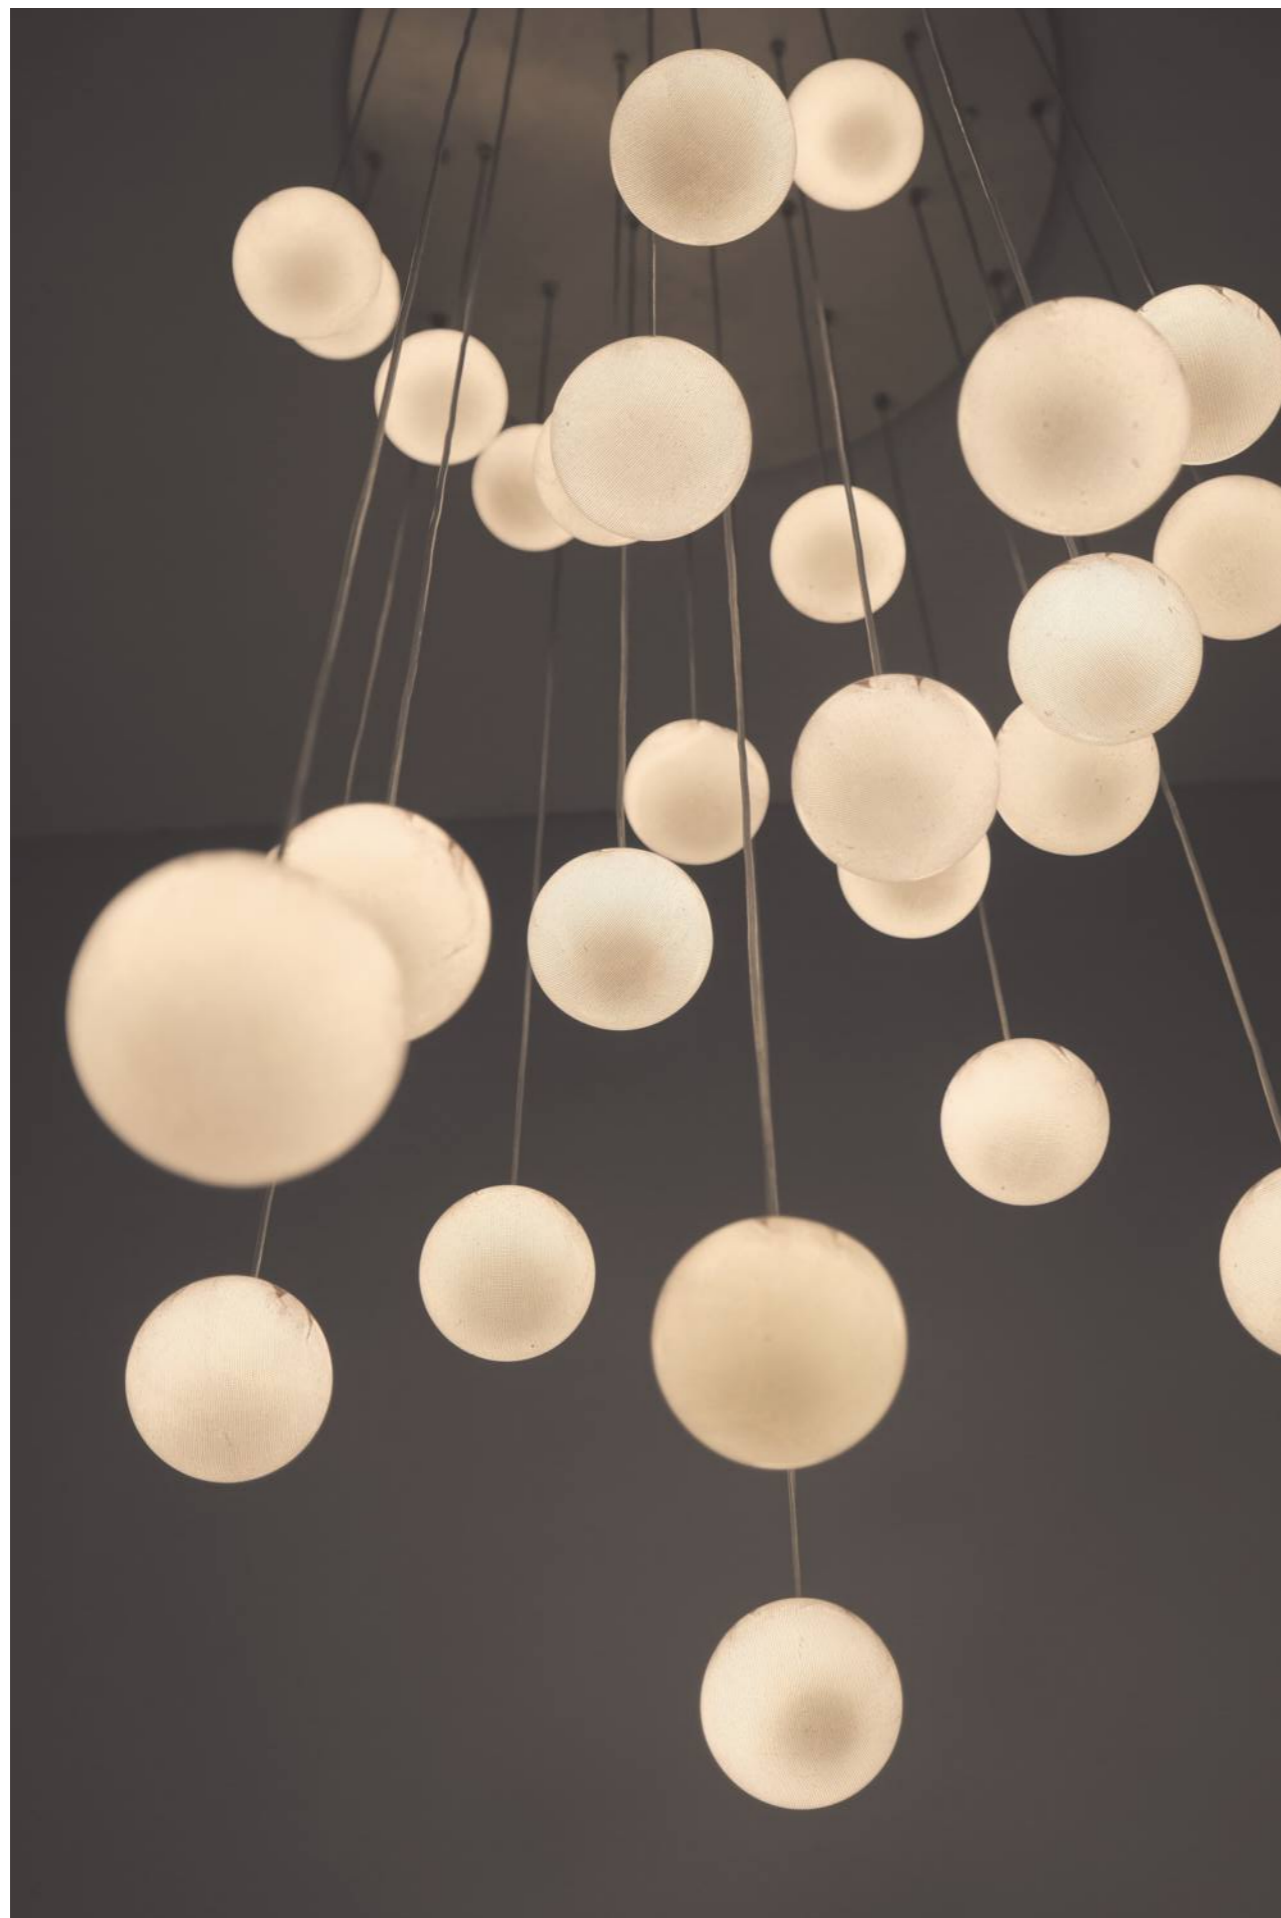

ERIC

1305S-1
MATERIAL
SIZE(CM)
WATT
COLORS

CHANDELIERS
CARBON STEEL+COPPER+GLASS
Ø870*2500
G4 LED 26*3W
COPPER BRUSHED+CLEAR SET PURPLE JADE