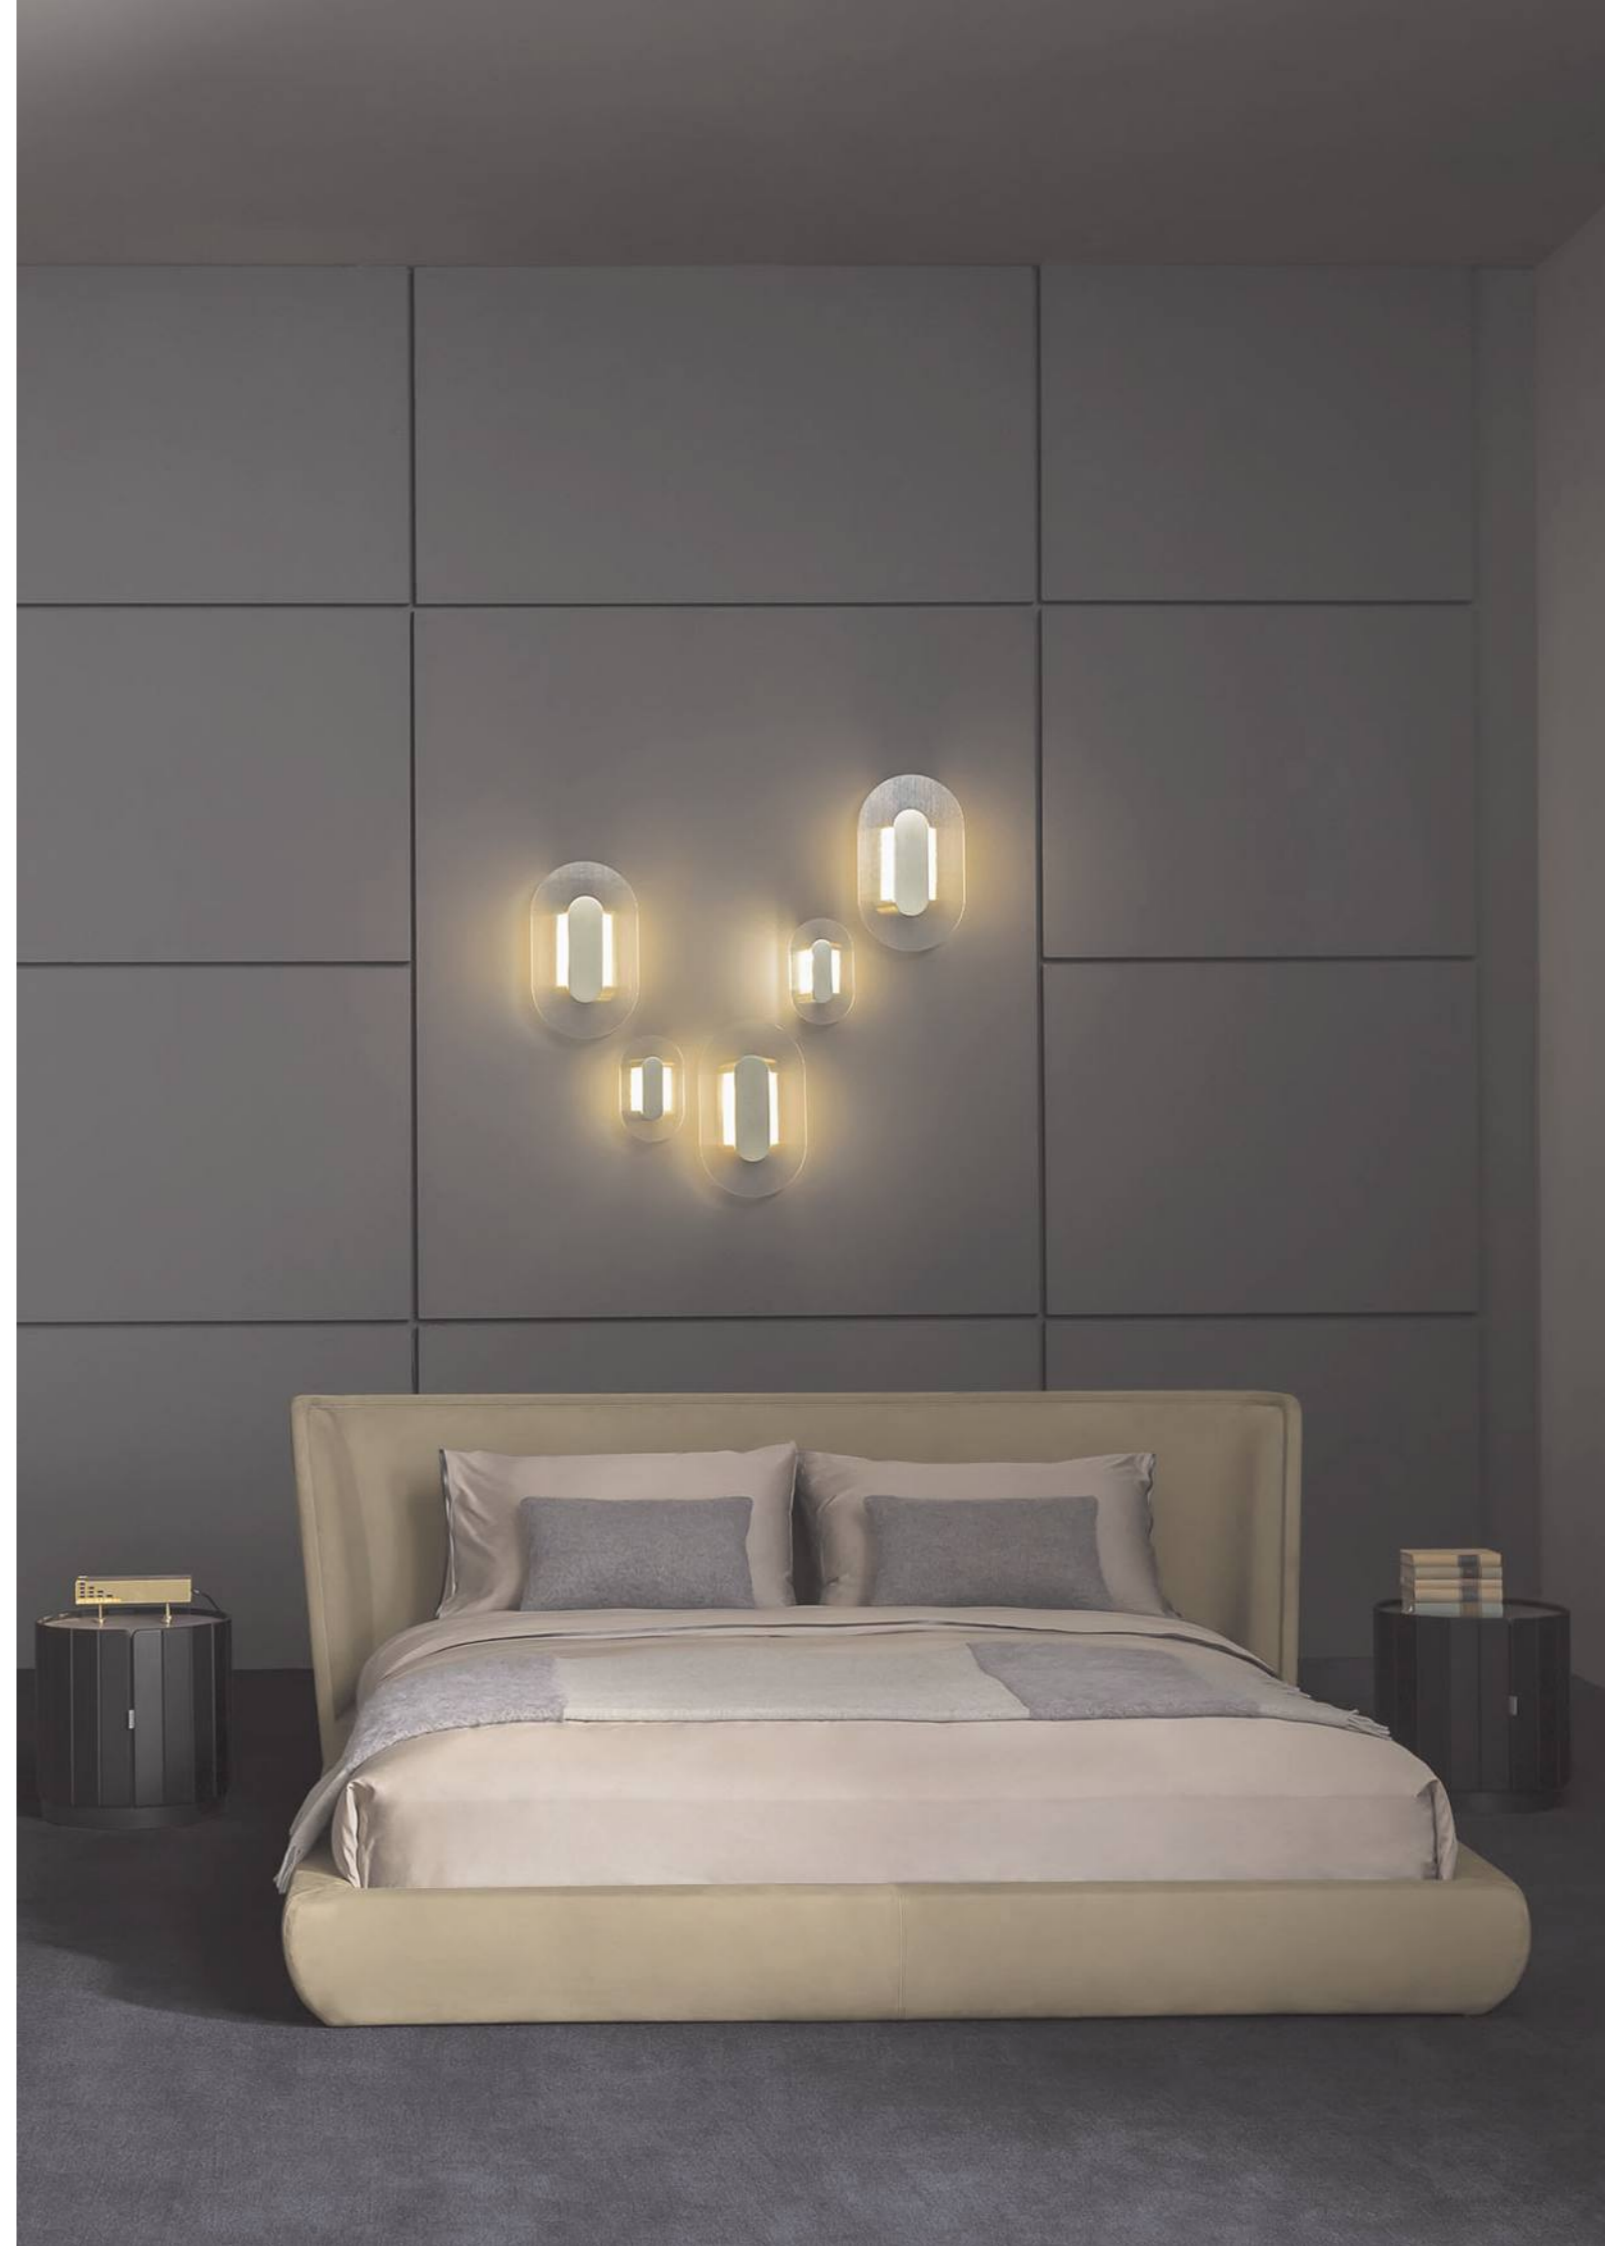

RAVEN

1288W-L1
MATERIAL
SIZE(CM)
WATT
COLORS

WALL LAMP
CARBON STEEL+ALUMINUM+GLASS
LED 2*2.5W
180*300*100
COPPER BRUSHED+TRANSPARENT STRIPES

1288W-L2
MATERIAL
SIZE(CM)
WATT
COLORS

WALL LAMP
CARBON STEEL+ALUMINUM+GLASS
LED 2*5W
300*500*100
COPPER BRUSHED+TRANSPARENT STRIPES