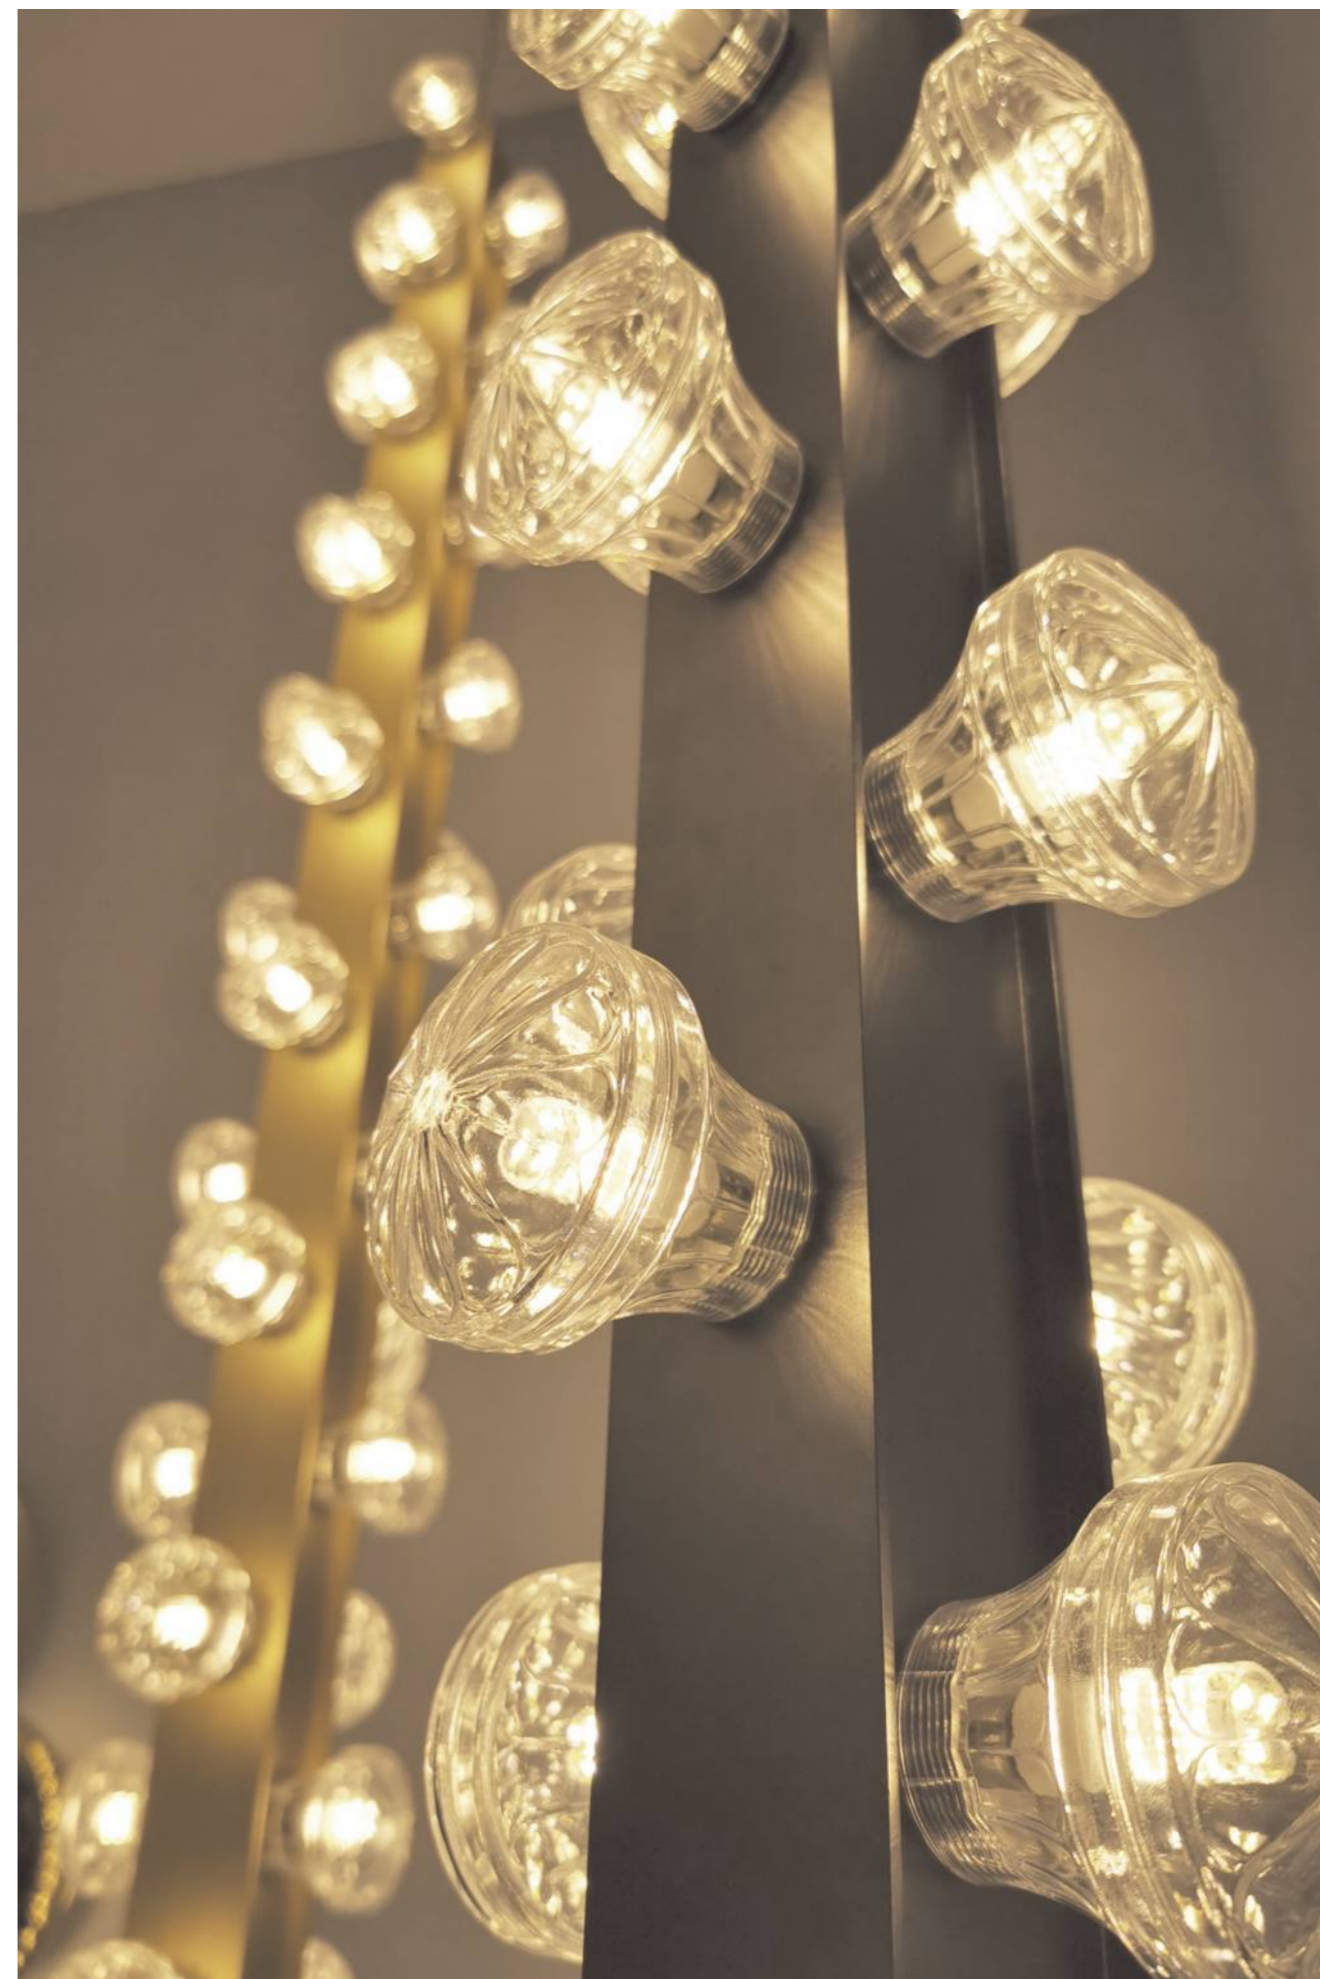

HEXAGON

1299S-L1500
MATERIAL CARBON STEEL+ALUMINUM+PC
SIZE(CM) 185*1500*170 (2000)
WATT G4/LED 38*3W
COLORS BRUSHED COPPE+BLACK+ TRANSPARENT

1299S-1980S
MATERIAL CARBON STEEL+ALUMINUM+PC
SIZE(CM) 185*170*1980 (3500)
WATT G4/LED 50*3W
COLORS BRUSHED COPPE+BLACK+ TRANSPARENT

1299S-1500S
MATERIAL CARBON STEEL+ALUMINUM+PC
SIZE(CM) 185*170*1500 (3000)
WATT G4/LED 38*3W
COLORS BRUSHED COPPE+BLACK+ TRANSPARENT