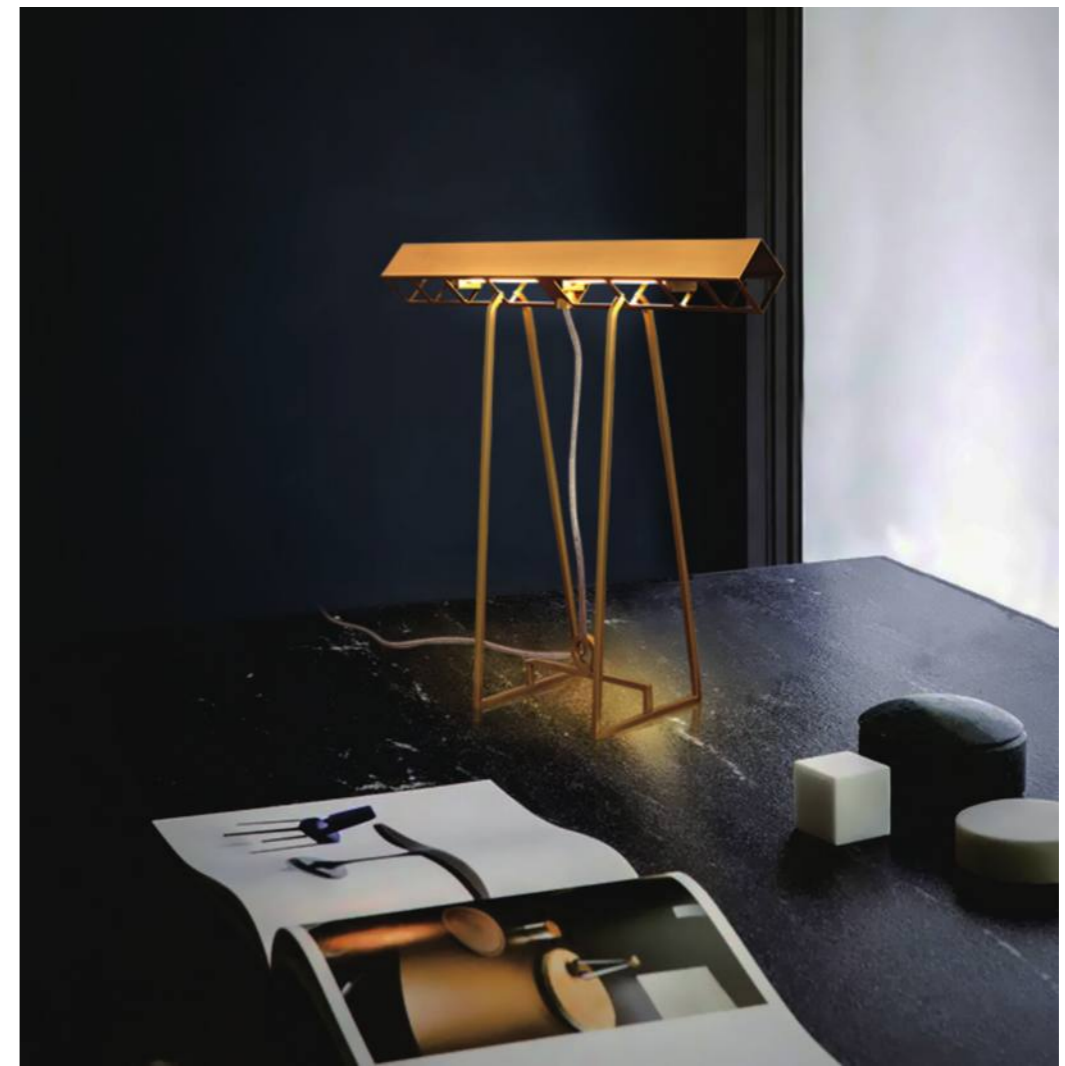

MILLER

1273S-1780	CHANDELIERS
MATERIAL	COPPER + GLASS
SIZE(CM)	Ø80*1780*2000
WATT	LEG 2*13W
COLORS	COPPER BRUSHED+BLACK COPPER WIRE DRAWING

1273W	Wall LAMP
MATERIAL	COPPER + GLASS
SIZE(CM)	70*95*700
WATT	LEG 2*6W
COLORS	COPPER BRUSHED+BLACK COPPER WIRE DRAWING

1273T	CHANDELIERS
MATERIAL	COPPER + GLASS
SIZE(CM)	420*130*400
WATT	LEG 4W
COLORS	COPPER BRUSHED+BLACK COPPER WIRE DRAWING