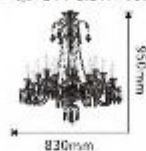

NCL-70001X

☉ G9-40W×3PCS
☉ G9-3W×3PCS(LED)

NCL-70001X

☉ G9-40W×2PCS
☉ G9-3W×2PCS(LED)

NCL-70002D
E14-60W×54PCS
E14-3.5W×54PCS(LED)

NCL-70002D
E14-60W×12PCS
E14-3.5W×12PCS(LED)

NCL-70002D
 ◀ E14-60W×16PCS
 ▶ E14-3.5W×16PCS(LED)