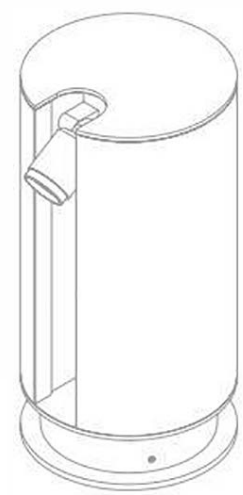

## Smart

Rotatable lamp body design combined with adjustable angle lighting design makes the product professional and easy in key lighting and scattered lighting.

**Reflection** | Garden light lamp | AC 90-260VAC 50/60HZ | IP55 | 3000K | OSRAM LED |  
Pure Aluminium

### LWA0039A

**Description:** Wall Lamp  
**Material:** Pure Aluminium  
**Watts:** 9w  
**Led Input:** Ac 90-260vac 50/60hz Ip54  
**Colour:** White  
**Product Size(mm):** 210\*210h\*75mm