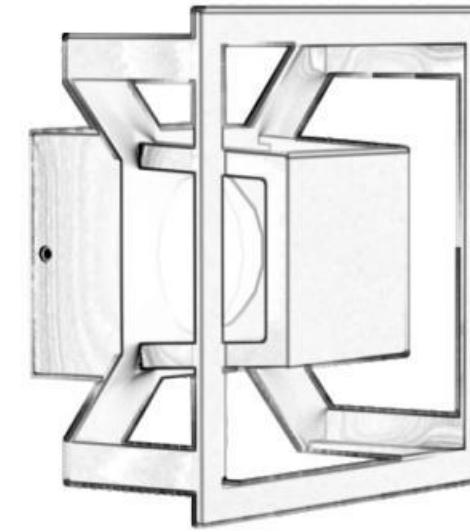

Horizon | outdoor wall light | AC 90-260VAC 50/60HZ | IP65 | 3000K | Epistar LED |

LWA0833A 140*140*H90mm
5W