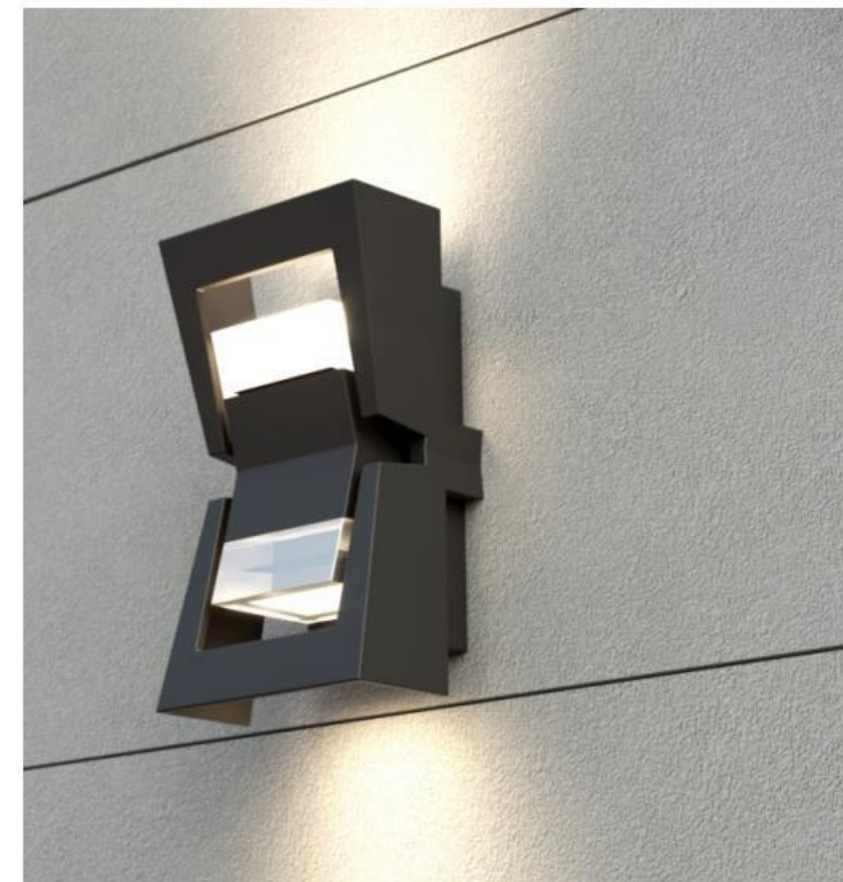

● black ○ white ● Dark grey