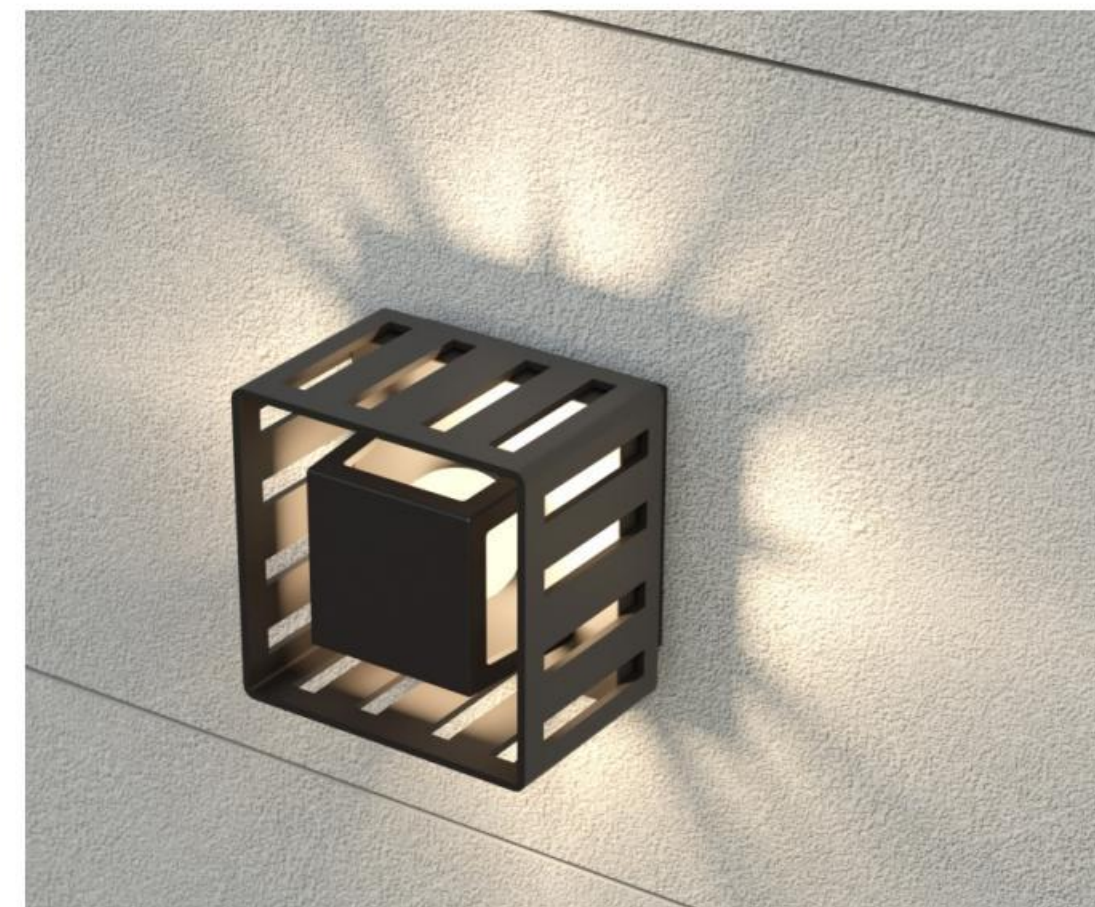

● black ○ white ● Dark grey