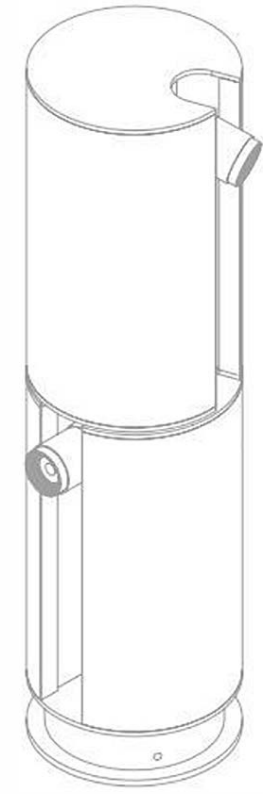

Smart

Rotatable lamp body design combined with adjustable angle lighting design makes the product professional and easy in key lighting and scattered lighting.