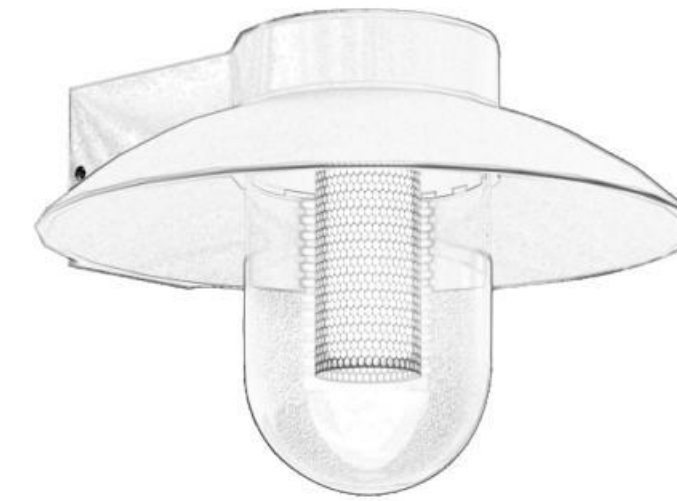

Horizon | outdoor wall light | AC 90-260VAC 50/60HZ | IP65 | 3000K | Epistar LED |

—
LWA0710A 200*200*H200mm
5W