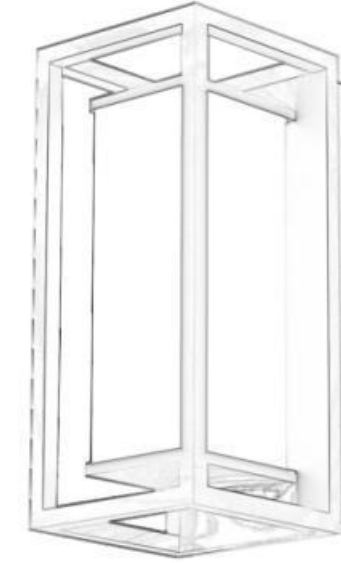

Horizon | Ceiling Lamp | AC 90-260VAC 50/60HZ | IP65 | 3000K | Epistar LED |

LWA0846-350B 140*140*350
8W