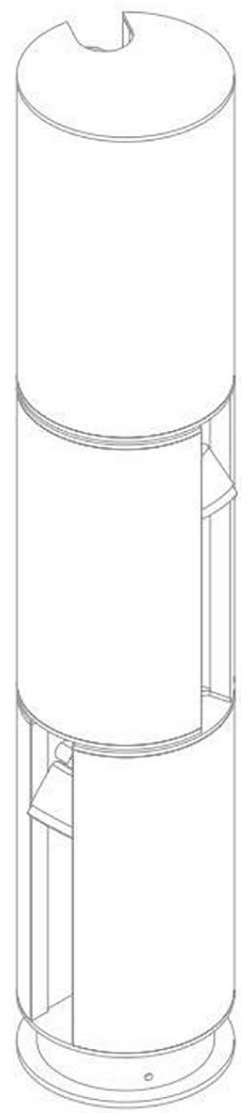

## Smart

Rotatable lamp body design combined with adjustable angle lighting design makes the product professional and easy in key lighting and scattered lighting.

**Reflection** | Garden light lamp | AC 90-260VAC 50/60HZ | IP55 | 3000K | OSRAM LED |  
Pure Aluminium