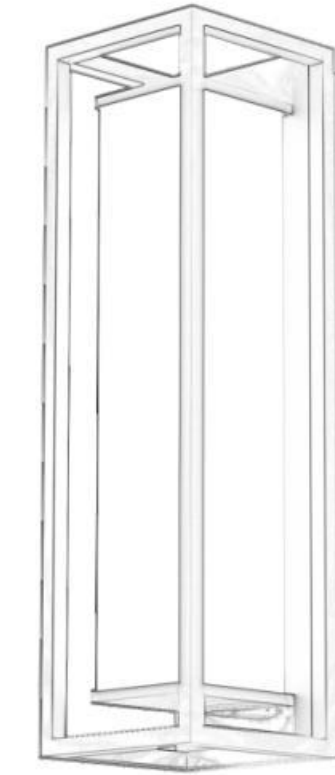

LWA0846-500B 140*140*500
15W