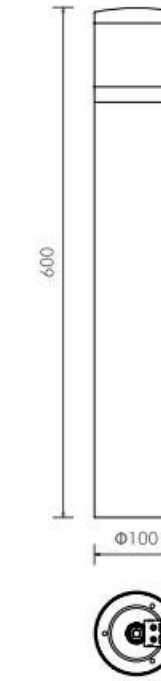

GR0215-600A
12W