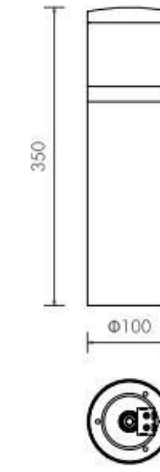

Reflection | Garden lamp | AC 90-260VAC 50/60HZ | IP55 | 3000K | OSRAM LED | Pure Aluminium

GR0215-350A
12W