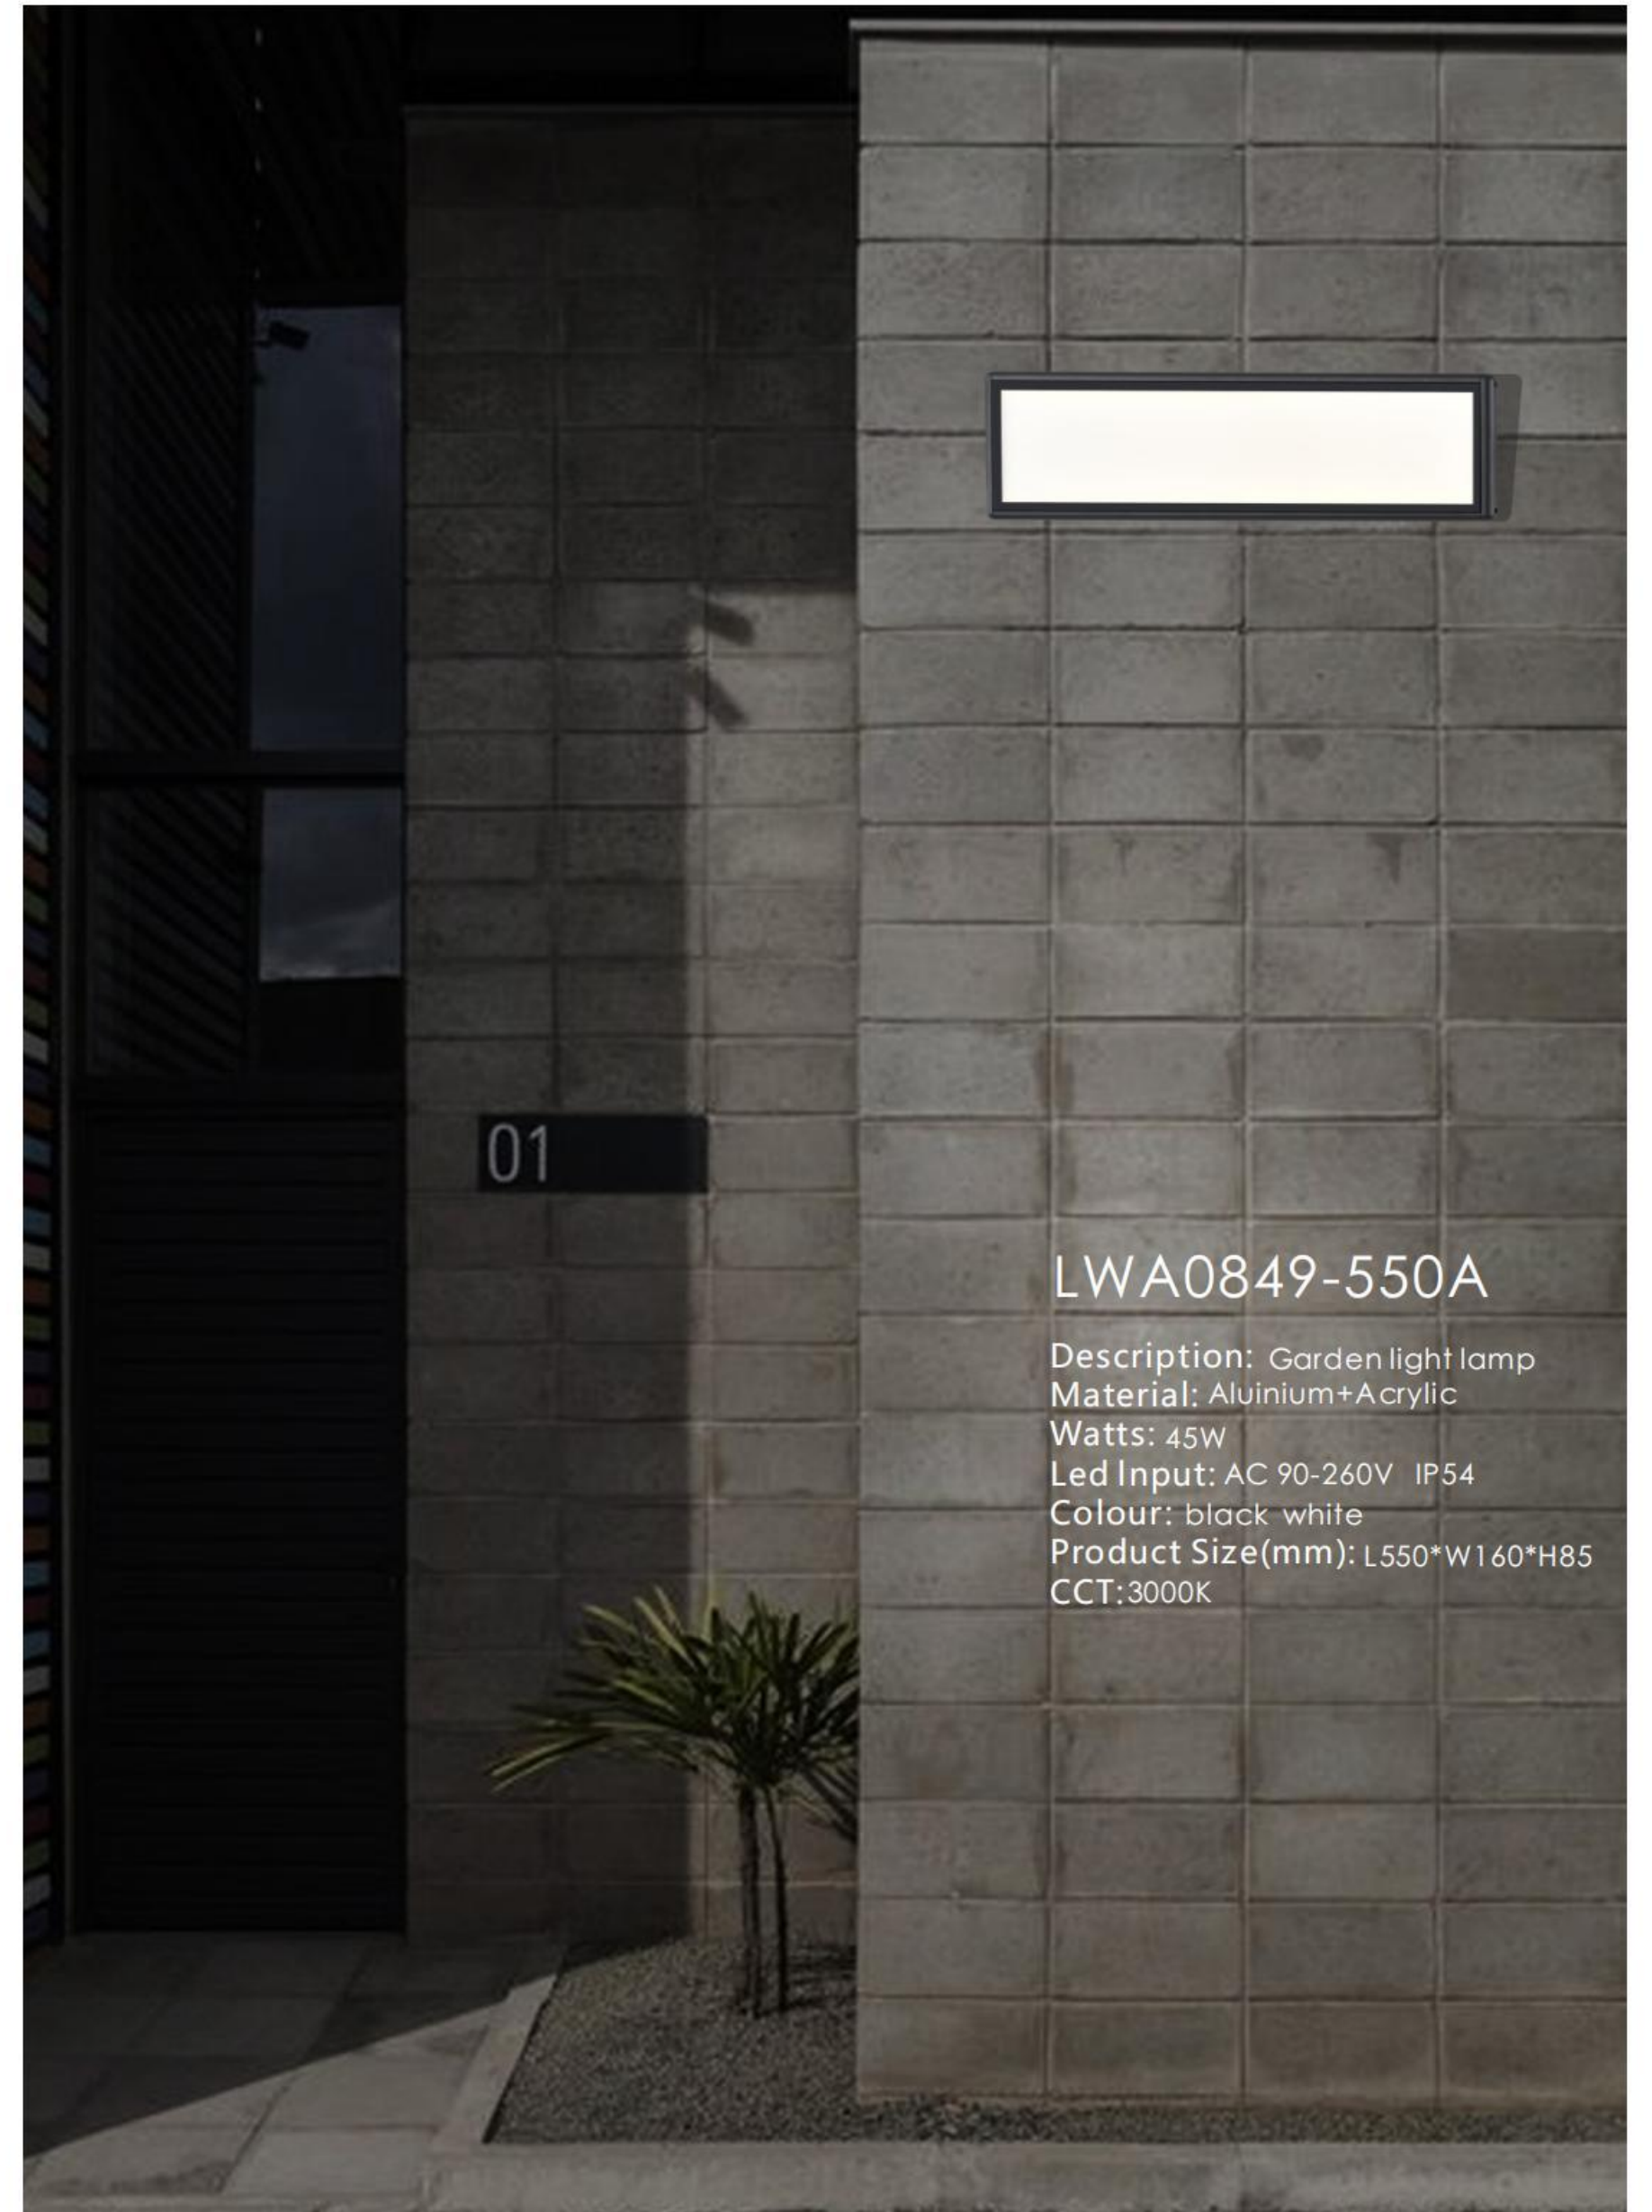

LWA0849-550A

Description: Garden light lamp
Material: Aluminium+Acrylic
Watts: 45W
Led Input: AC 90-260V IP54
Colour: black white
Product Size(mm): L550*W160*H85
CCT:3000K