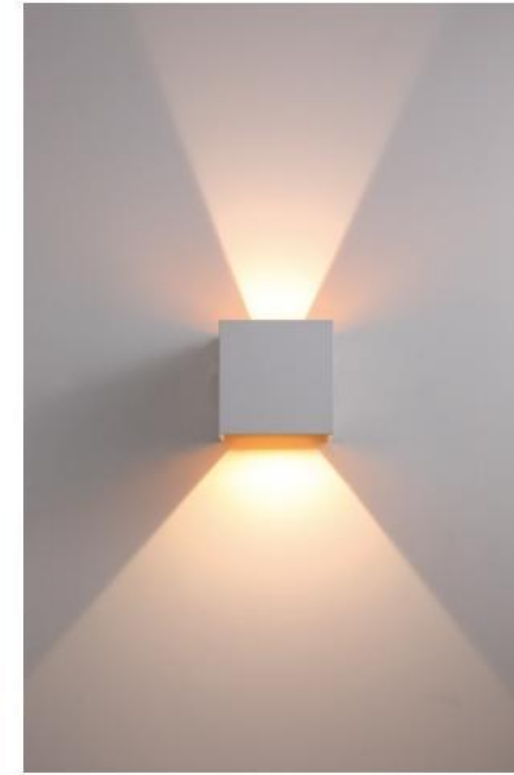

LWA803

Description: Wall lamp
Material: pure Aluminium
Watts: 6w
Led Input: AC 90-260V AC 50/60HZ IP65
Colour: white/black
Product Size(mm): 100*100*100
CCT:3000k