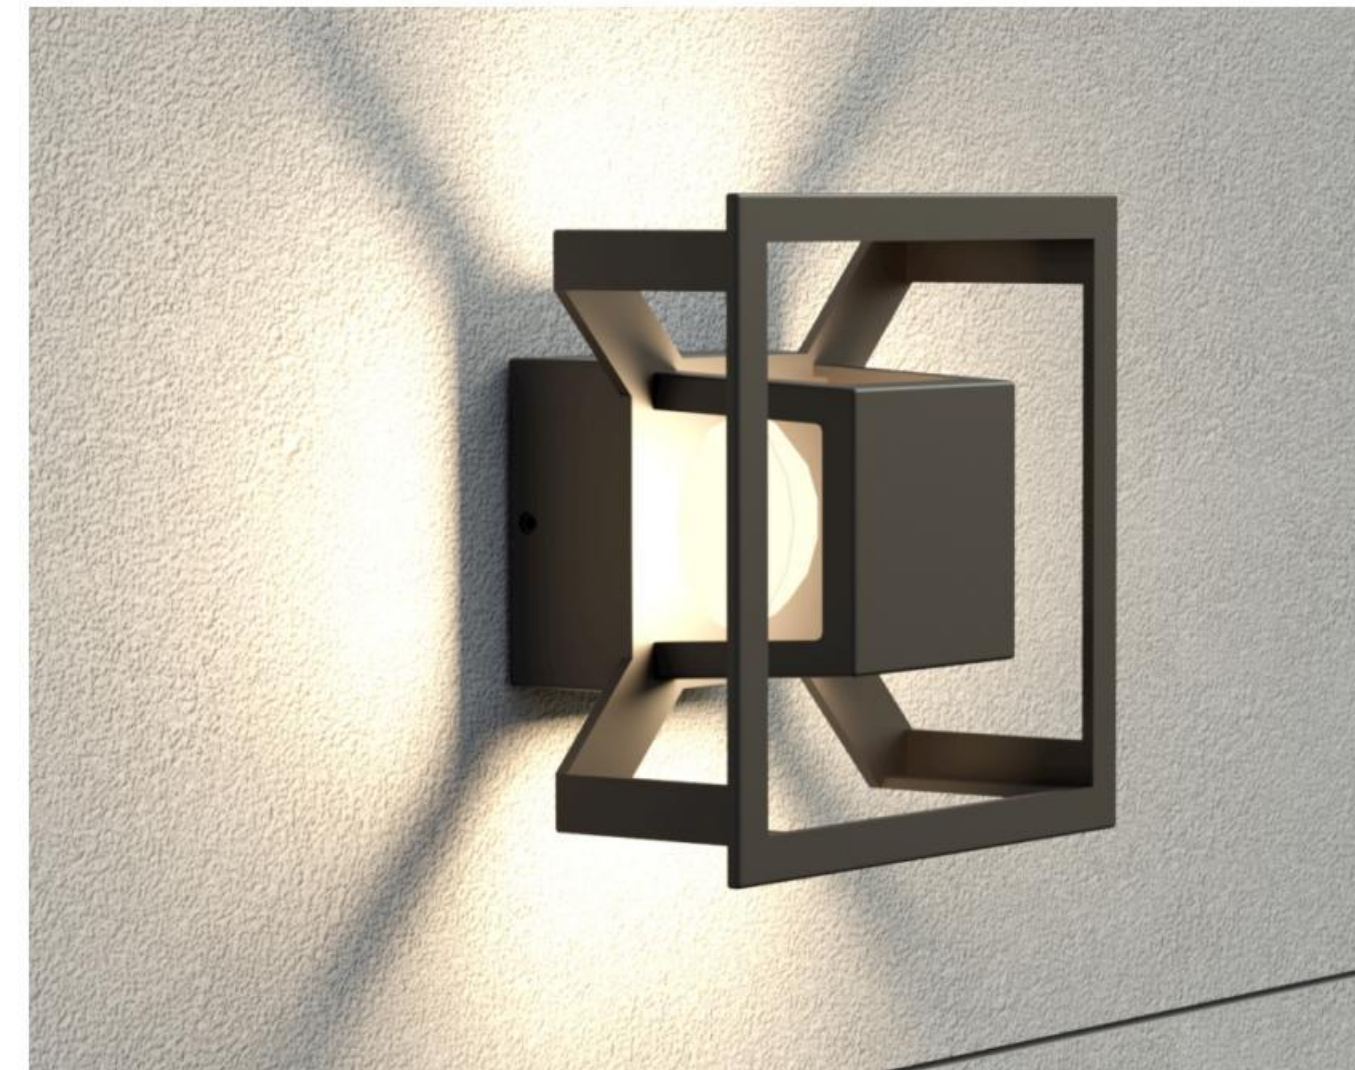

● black ○ white ● Dark grey