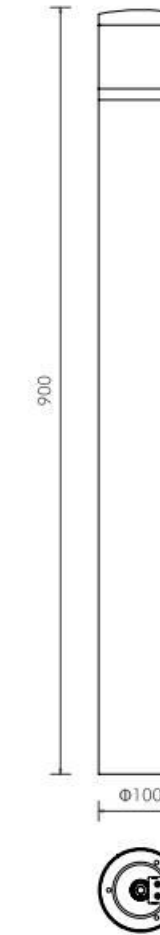

GR0215-900A
12W