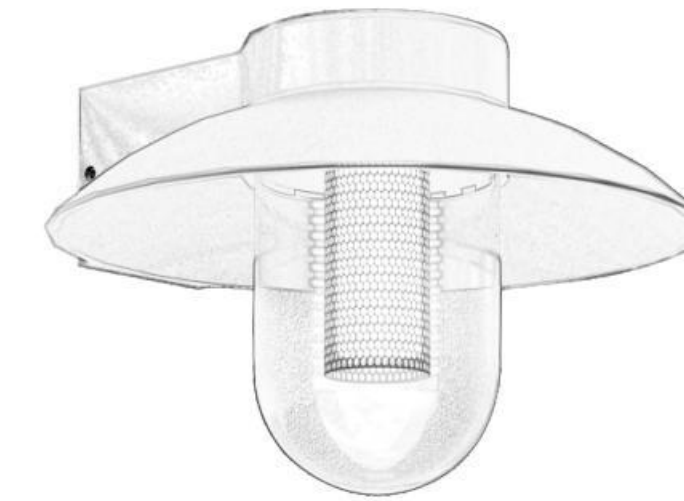

—
LWA0710A(E27) 200*200*H200mm
5W