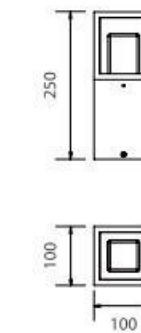

Reflection | Garden lamp | AC 90-260VAC 50/60HZ | IP55 | 3000K | EPISTAR LED | Pure Aluminium

GR0231-250A
12W