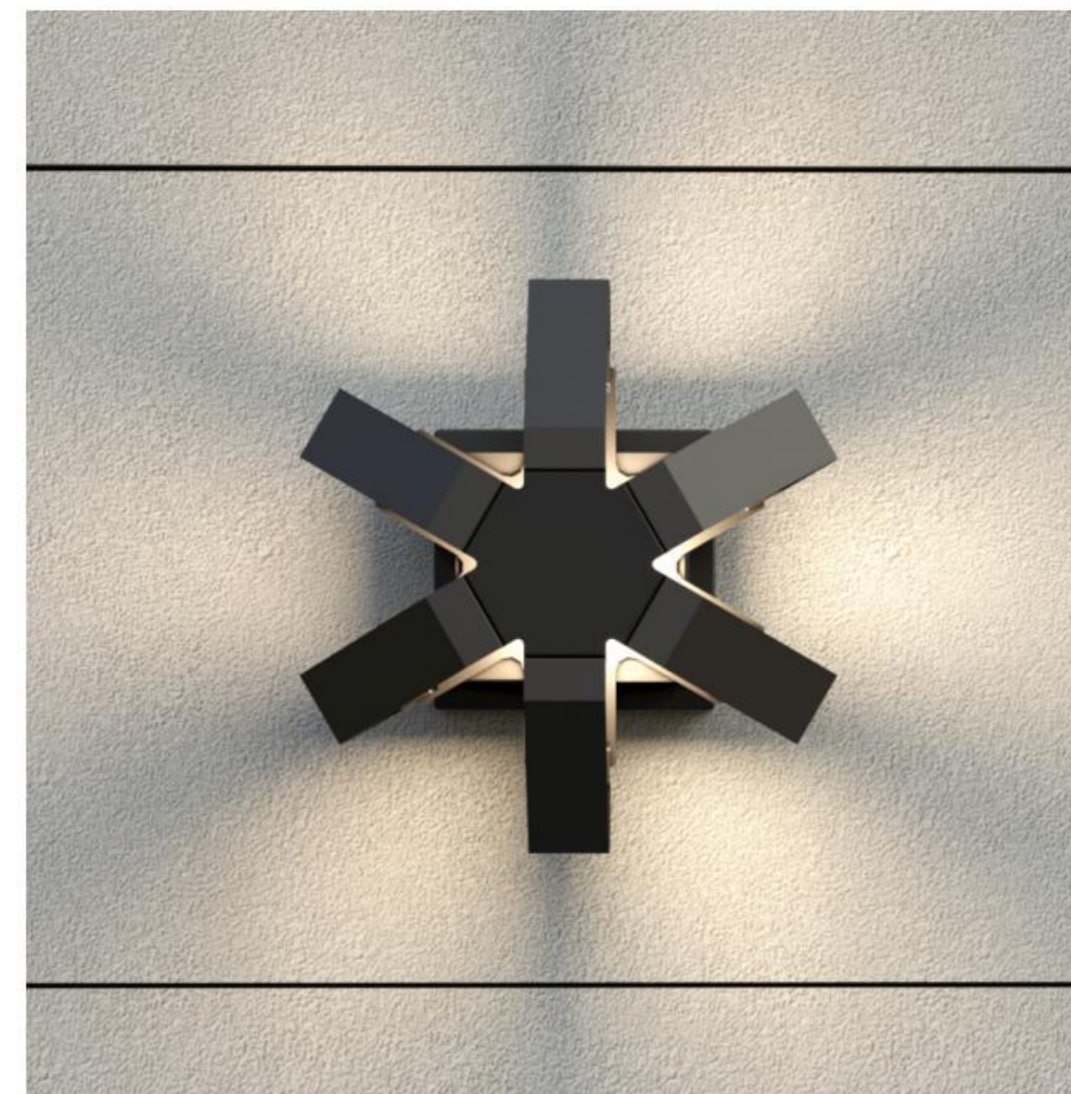

—  
LWA0712A 185\*116\*H95mm  
5W

● black ○ white ● Dark grey

---

Horizon | outdoor wall light | AC 90-260VAC 50/60HZ | IP65 | 3000K | Epistar LED |

LWA0713A 200\*200\*H90mm  
5W

● black ○ white ● Dark grey