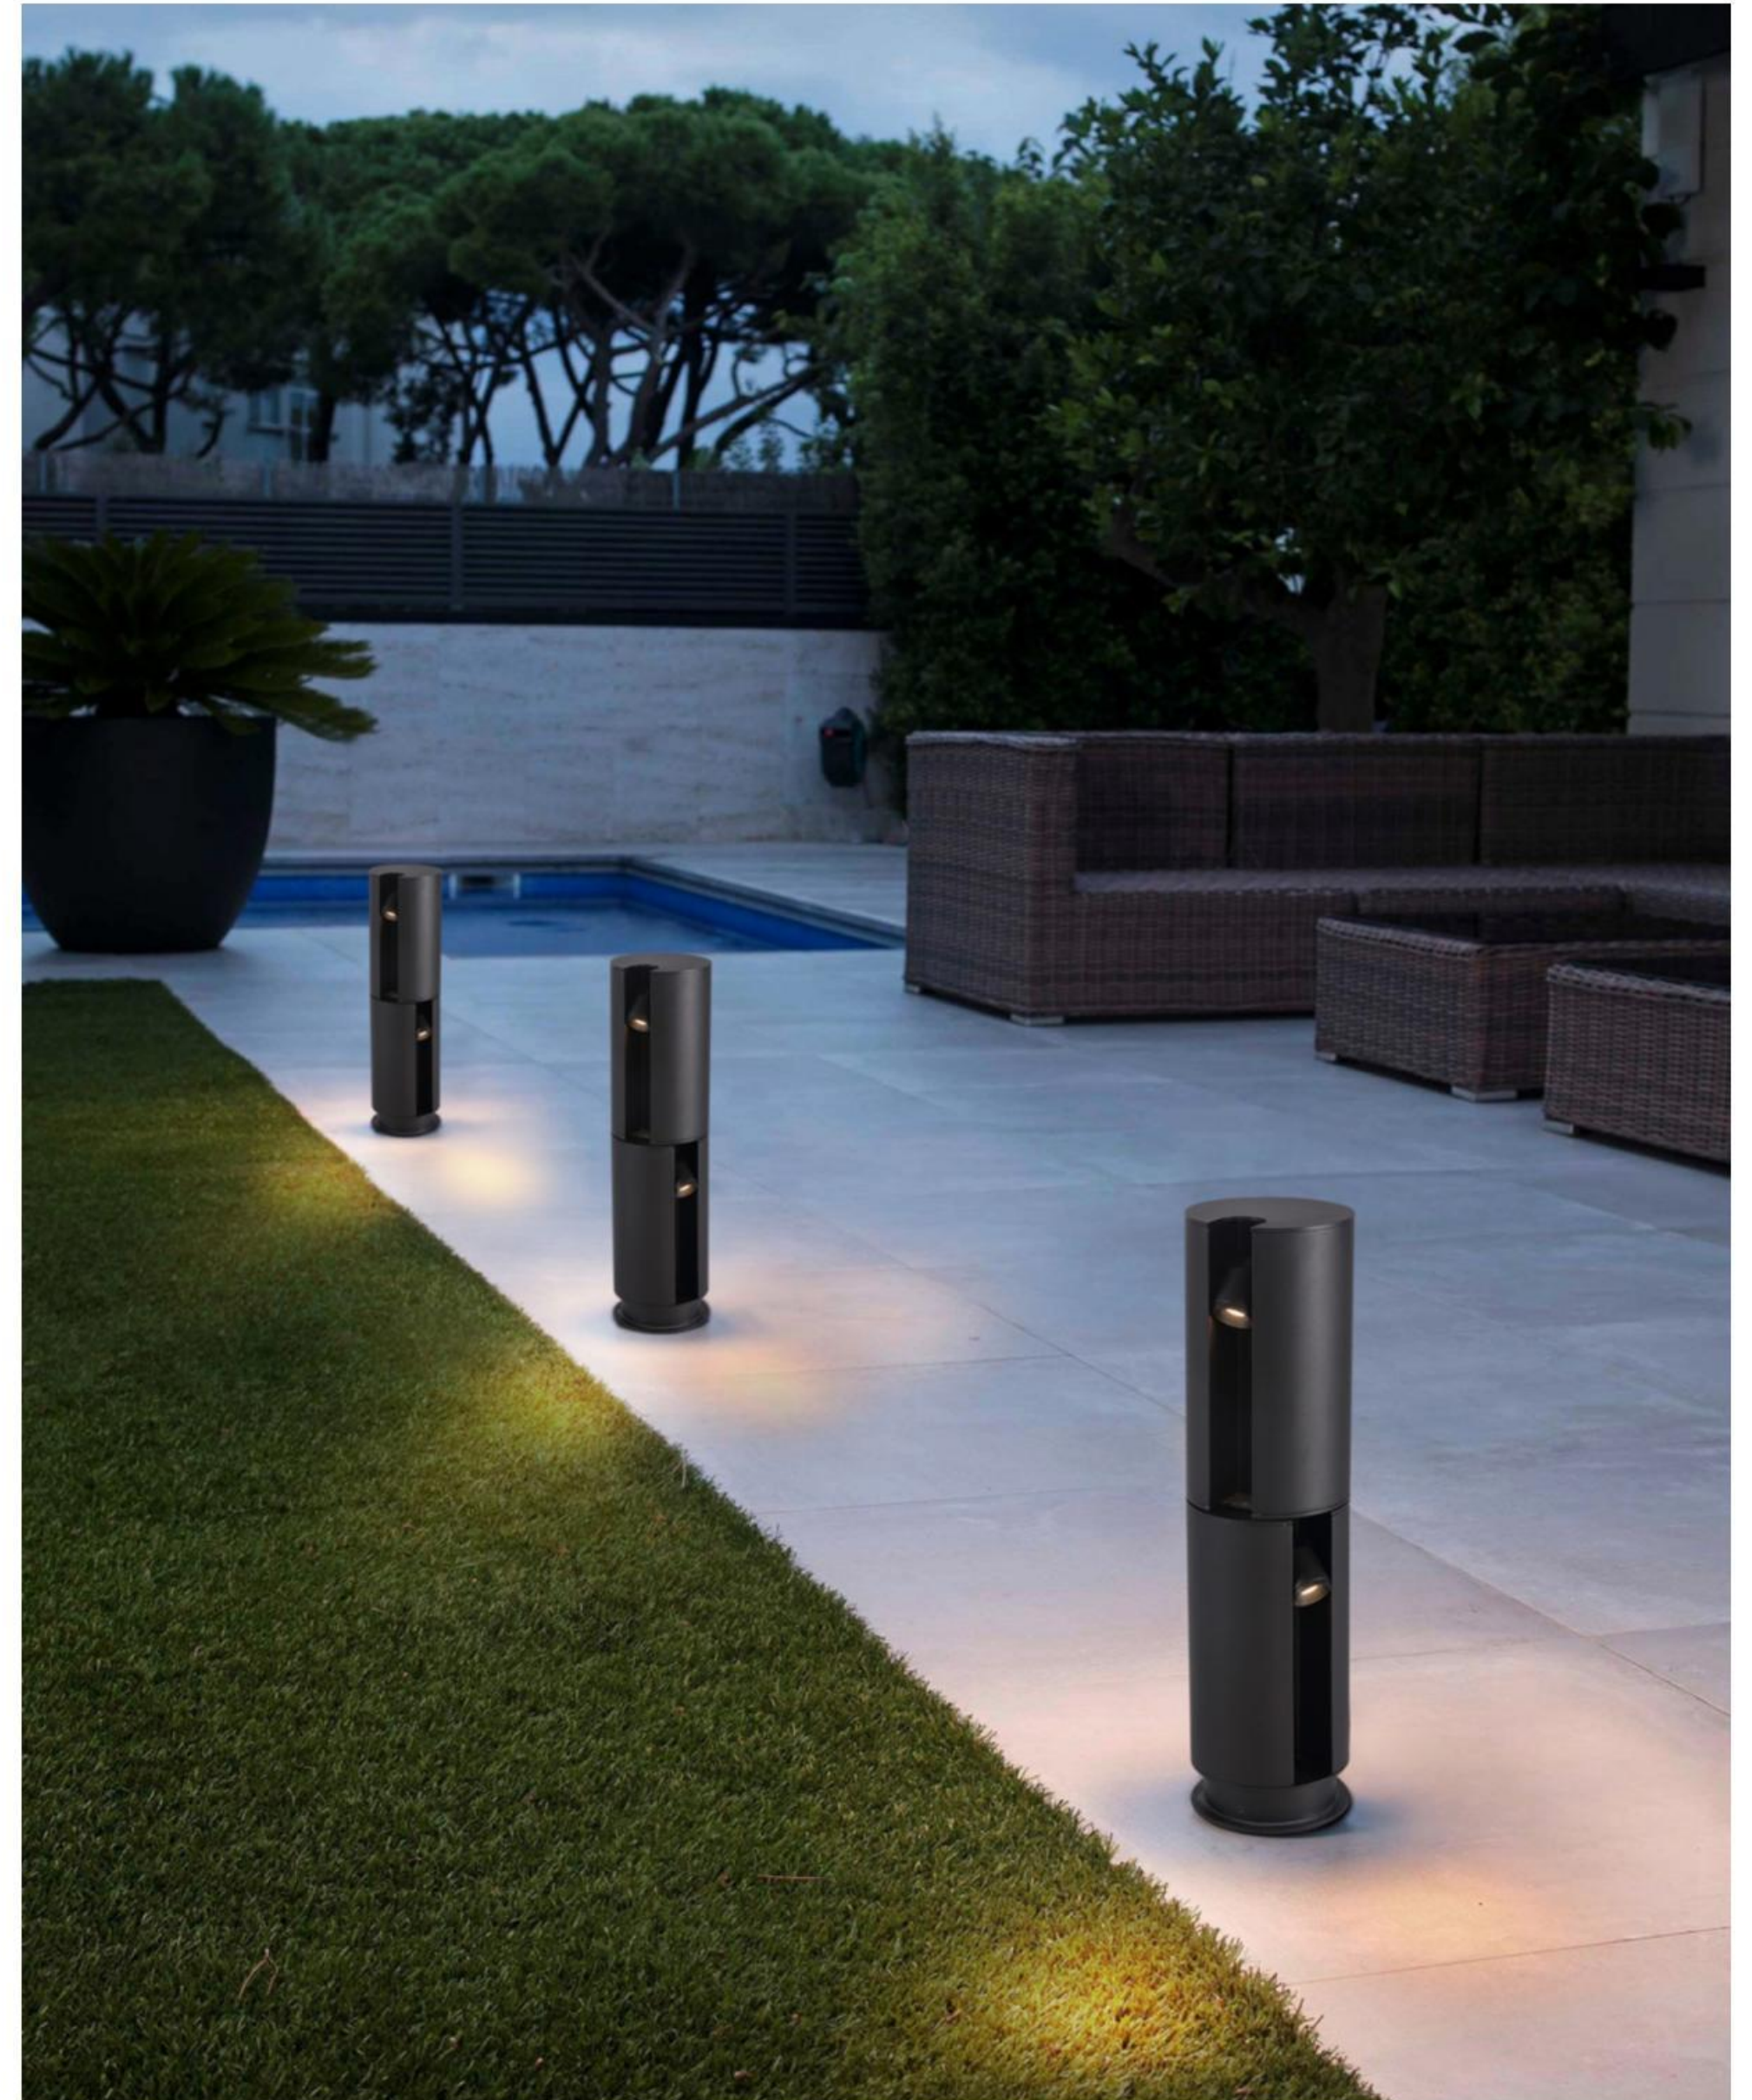

## Smart

Rotatable lamp body design combined with adjustable angle lighting design makes the product professional and easy in key lighting and scattered lighting.

**Reflection** | Garden light lamp | AC 90-260VAC 50/60HZ | IP55 | 3000K | OSRAM LED |  
Pure Aluminium