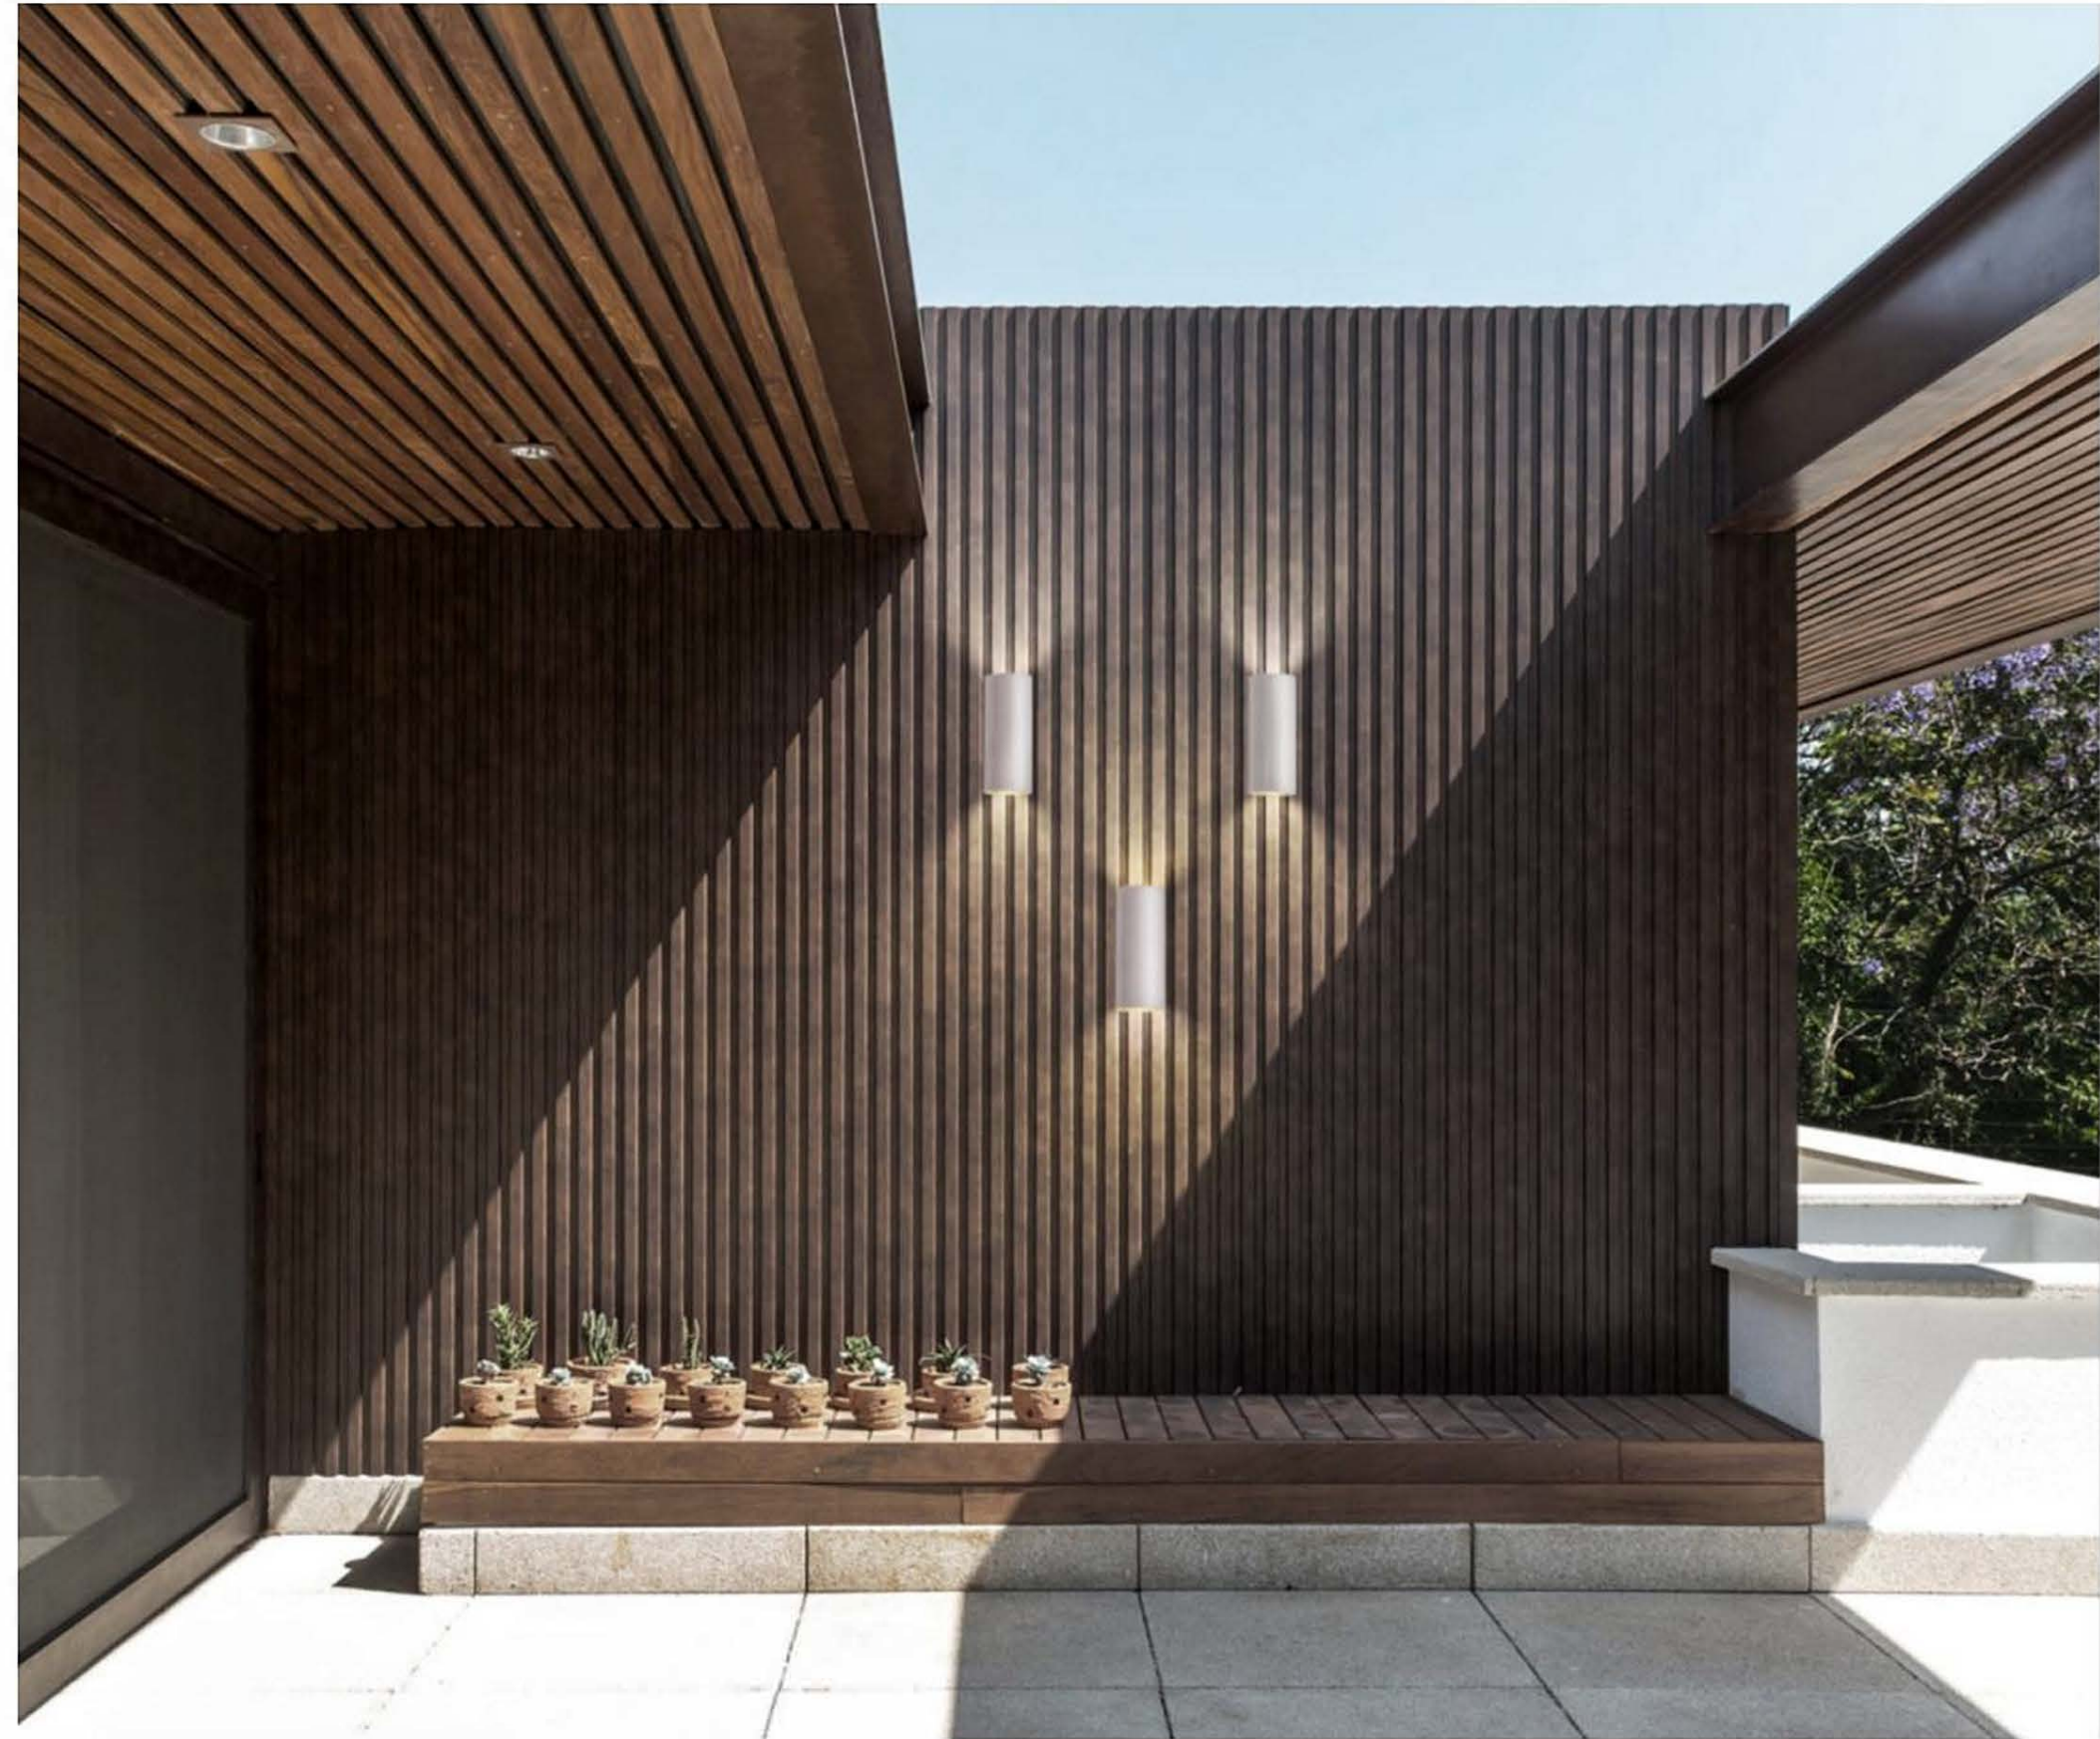

LWA0176S

Description: Wall Lamp
Material: Pure Aluminium
Watts: 2*5w
Led Input: Ac 90-260vac 50/60hz Ip54
Colour: White Black
Product Size(mm): 70*160

LWA0176L

Description: Wall Lamp
Material: Pure Aluminium
Watts: 2*5w
Led Input: Ac 90-260vac 50/60hz Ip54
Colour: White Black
Product Size(mm): 80*200