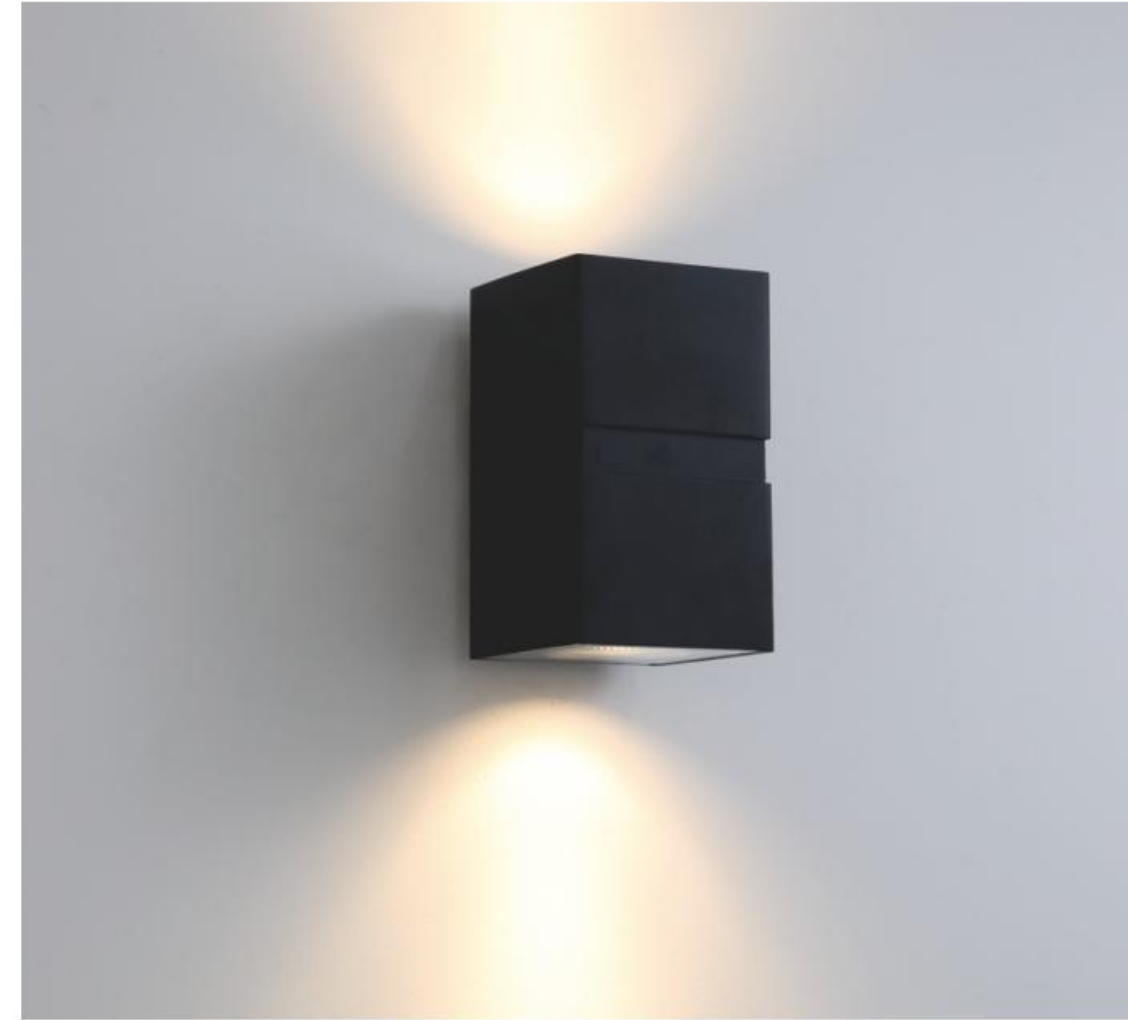

LWA0150B

Description: Wall lamp
Material: pure Aluminium
Watts: 2*9w
Led Input: AC 90-260V AC 50/60HZ IP65
Colour: white /black / Dark grey
Product Size(mm): 100*170*115
CCT:3000k

LWA0150A

Description: Wall lamp
Material: pure Aluminium
Watts: 9w
Led Input: AC 90-260V AC 50/60HZ IP65
Colour: white /black / Dark grey
Product Size(mm): 90*90*105
CCT:3000k