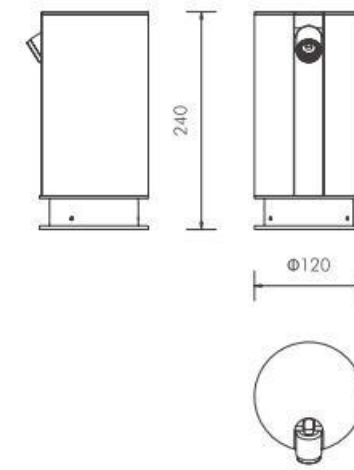

Reflection | Garden light lamp | AC 90-260VAC 50/60HZ | IP55 | 3000K | OSRAM LED |
Pure Aluminium

GR0225-1A
2W