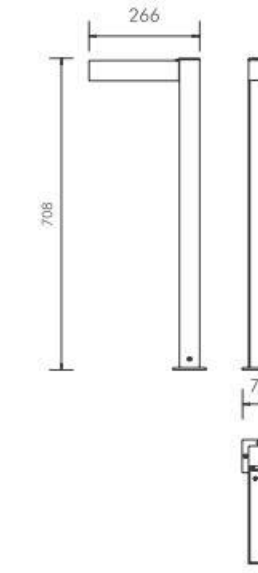

Reflection | Garden light lamp | AC 90-260VAC 50/60HZ | IP55 | 3000K | OSRAM LED | Pure Aluminium

GR0224-1B
6W