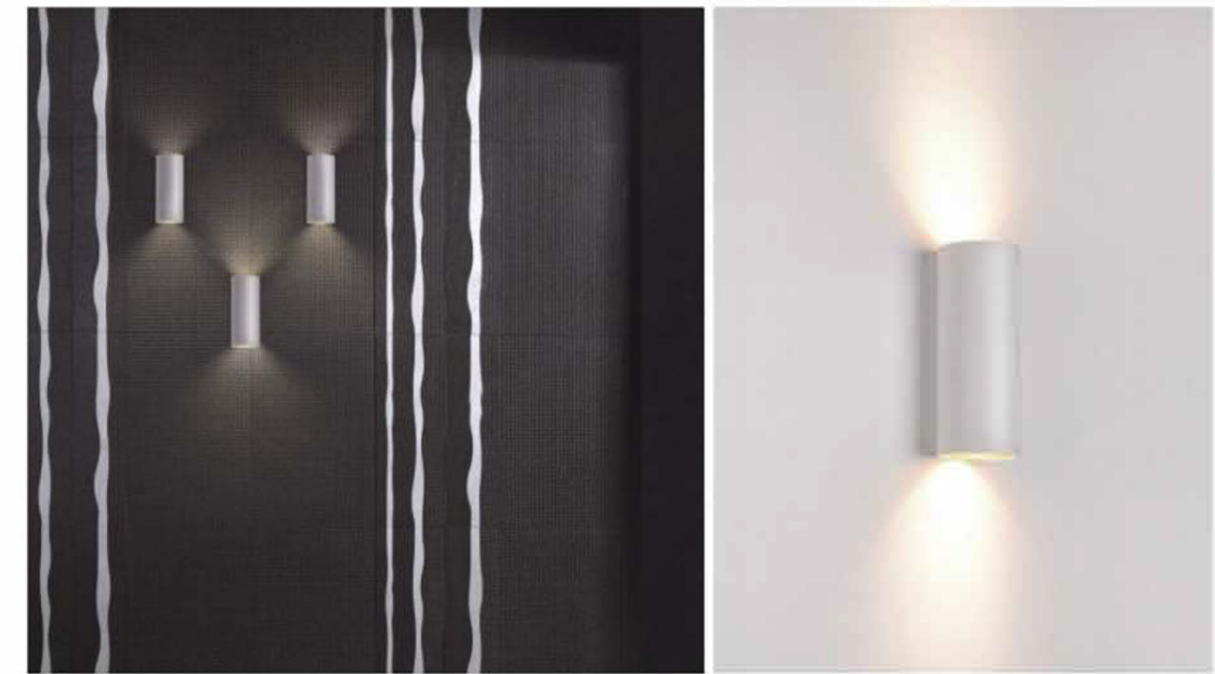

LWA0176S

Description: Wall Lamp
Material: Pure Aluminium
Watts: 2*5w
Led Input: Ac 90-260vac 50/60hz Ip54
Colour: White Black
Product Size(mm): 70*160

LWA0176L

Description: Wall Lamp
Material: Pure Aluminium
Watts: 2*5w
Led Input: Ac 90-260vac 50/60hz Ip54
Colour: White Black
Product Size(mm): 80*200