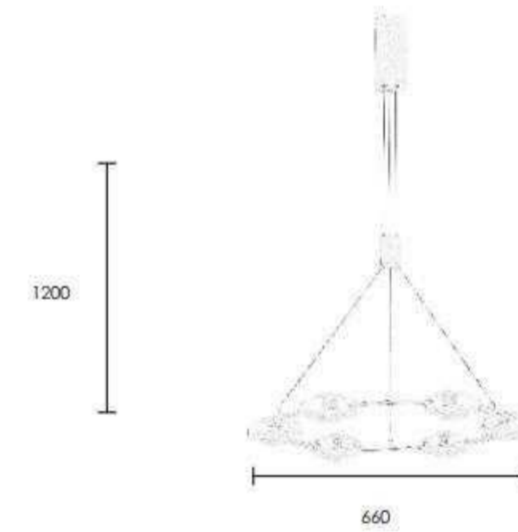

P0735-6C D660*H1200
48W