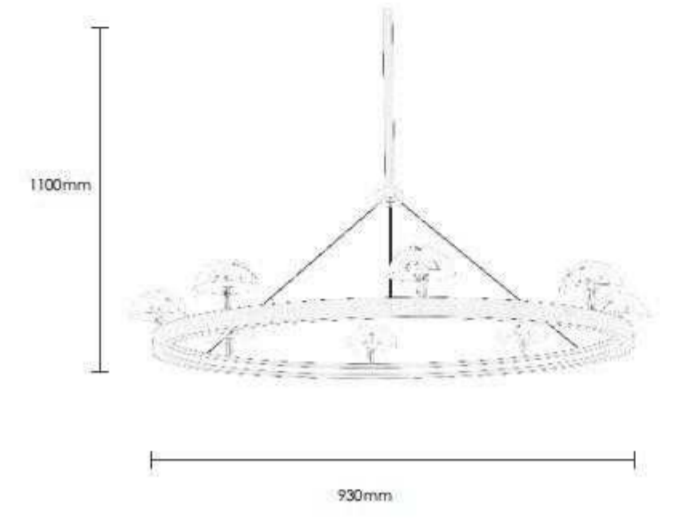

LWA0740-2M 1180*90*90mm
26W

● black ○ White ● Orange ● black

Pendant Lamp | AC 220-240V AC 50/60HZ | IP20 | 3000K | Epistar LED |

P0741-6A
56W Φ730*H1100mm

P0741-8A
84W Φ930*H1100mm

P0741-12A
126W Φ930*H1300mm