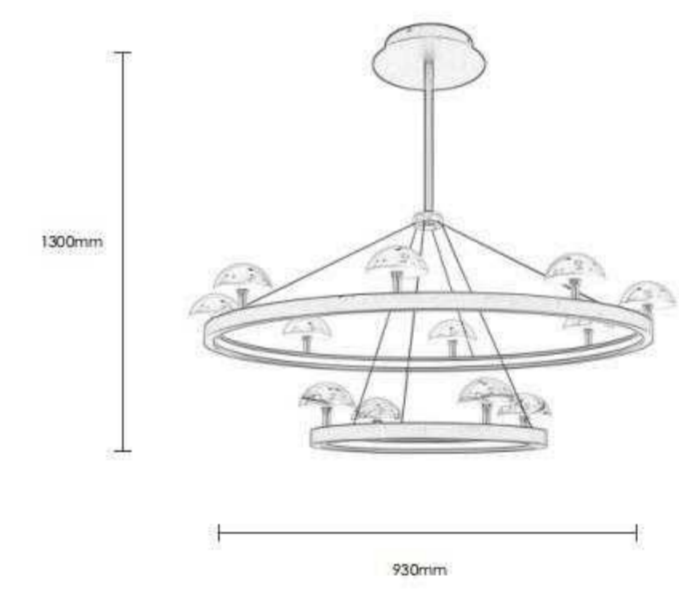

LWA0740-2M 1180*90*90mm
26W

● black ○ White ● Orange ● black

Pendant Lamp | AC 220-240V AC 50/60HZ | IP20 | 3000K | Epistar LED |

P0741-6A
56W Φ730*H1100mm

P0741-8A
84W Φ930*H1100mm

P0741-12A
126W Φ930*H1300mm