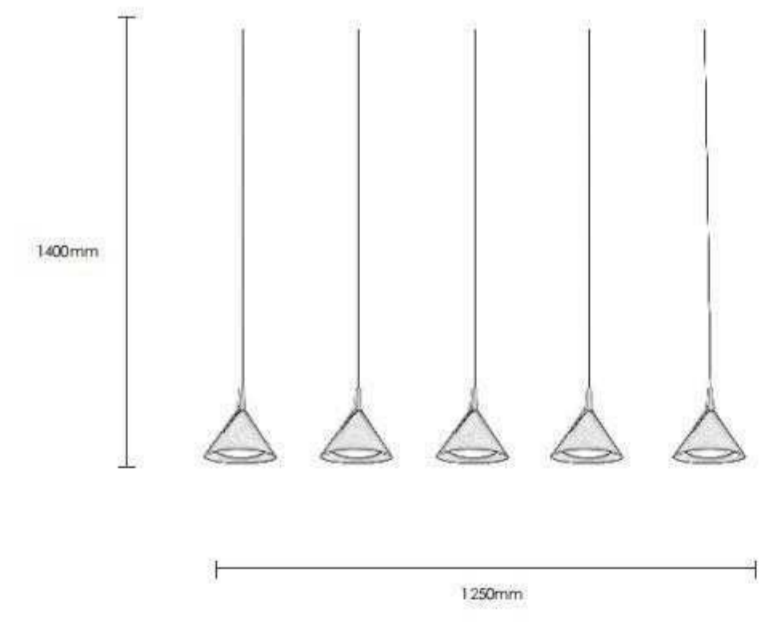

P0741-16A
168W Φ930*H1500mm

Pendant Lamp | AC 220-240V AC 50/60HZ | IP20 | 3000K | Epistar LED |

P0744-1A
8W Φ150*H1500mm

P0744-3B
24W Φ420*1500mm

P0744-3A
24W 700*150*1400mm

P0744-5A
40W 1250*150*1400mm

Pendant Lamp | AC 220-240V AC 50/60HZ | IP20 | 3000K | Epistar LED |