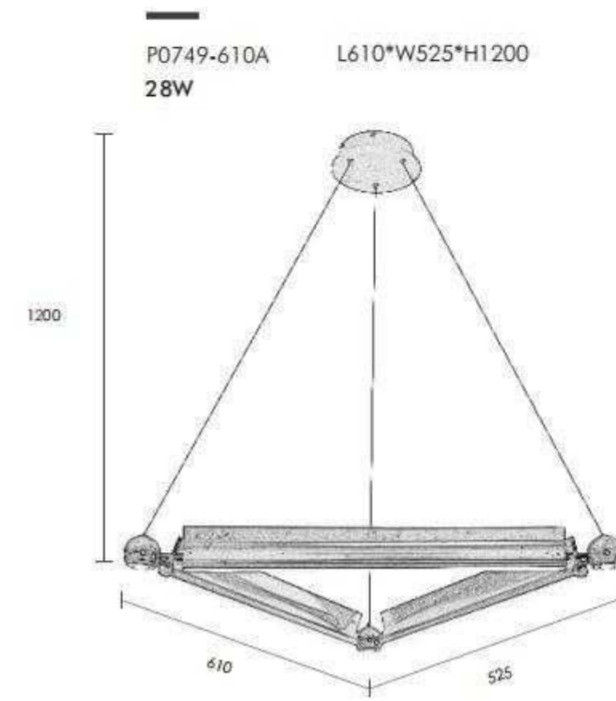

| Pendant Lamp | AC 220-240V AC 50/60HZ | IP20 | 3000K | Epistar LED |