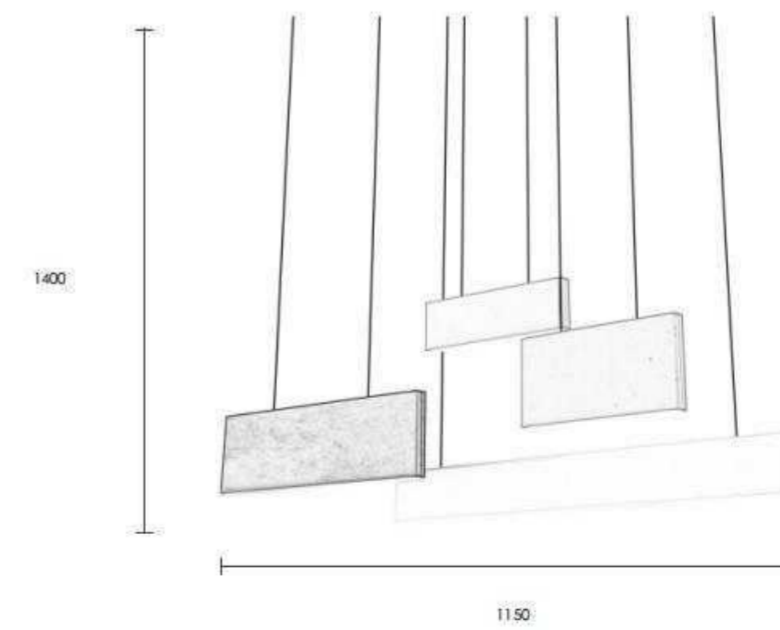

| Pendant Lamp | AC 220-240V AC 50/60HZ | IP20 | 3000K | Epistar LED |

P0740-2S 900*100*1400mm
20W

P0740-2M 1200*100*H1400mm
26W

P0740-3M 1000*160*1400mm

P0740-3S 870*170*1400mm
28W

P0740-4S 1150*210*1400mm
45W