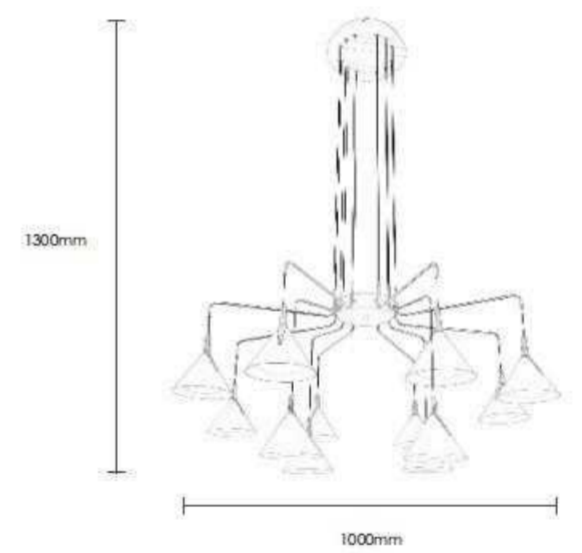

P0741-16A
168W Φ930*H1500mm

Pendant Lamp | AC 220-240V AC 50/60HZ | IP20 | 3000K | Epistar LED |

P0744-1A
8W Φ150*H1500mm

P0744-3B
24W Φ420*1500mm

P0744-3A
24W 700*150*1400mm

P0744-5A
40W 1250*150*1400mm

Pendant Lamp | AC 220-240V AC 50/60HZ | IP20 | 3000K | Epistar LED |

P0745-6A
48W Φ730*1300mm

P0745-9A
72W Φ860*1300mm

P0745-12A
96W Φ1000*1300mm

P0745-13B
104W Φ1000*1500mm

P0745-11C
88W Φ700*2500mm

| Ceiling Lamp | AC 220-240V AC 50/60HZ | IP20 | 3000K | Epistar LED | ■

C0743-550A Φ550*H110mm
36W