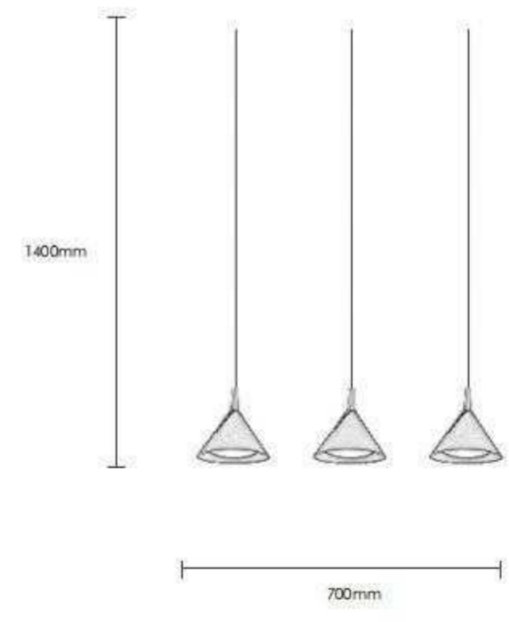

P0741-16A
168W Φ930*H1500mm

Pendant Lamp | AC 220-240V AC 50/60HZ | IP20 | 3000K | Epistar LED |

P0744-1A
8W Φ150*H1500mm

P0744-3B
24W Φ420*1500mm

P0744-3A
24W 700*150*1400mm

P0744-5A
40W 1250*150*1400mm

Pendant Lamp | AC 220-240V AC 50/60HZ | IP20 | 3000K | Epistar LED |