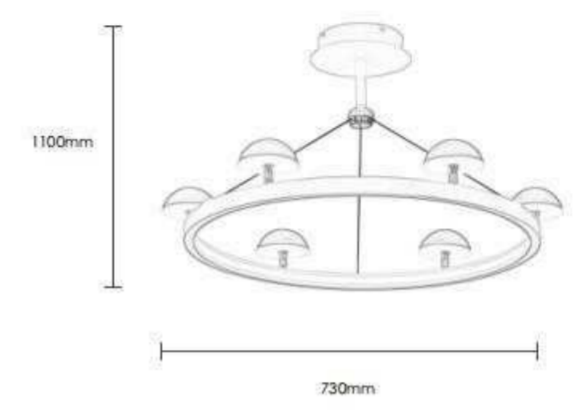

LWA0740-2M 1180*90*90mm
26W

● black ○ White ● Orange ● black

Pendant Lamp | AC 220-240V AC 50/60HZ | IP20 | 3000K | Epistar LED |

P0741-6A
56W Φ730*H1100mm

P0741-8A
84W Φ930*H1100mm

P0741-12A
126W Φ930*H1300mm