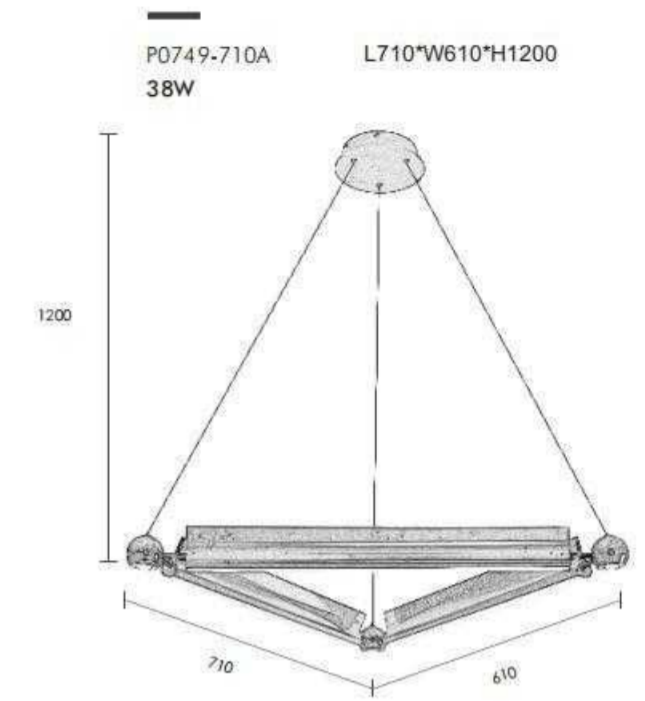

| Pendant Lamp | AC 220-240V AC 50/60HZ | IP20 | 3000K | Epistar LED |