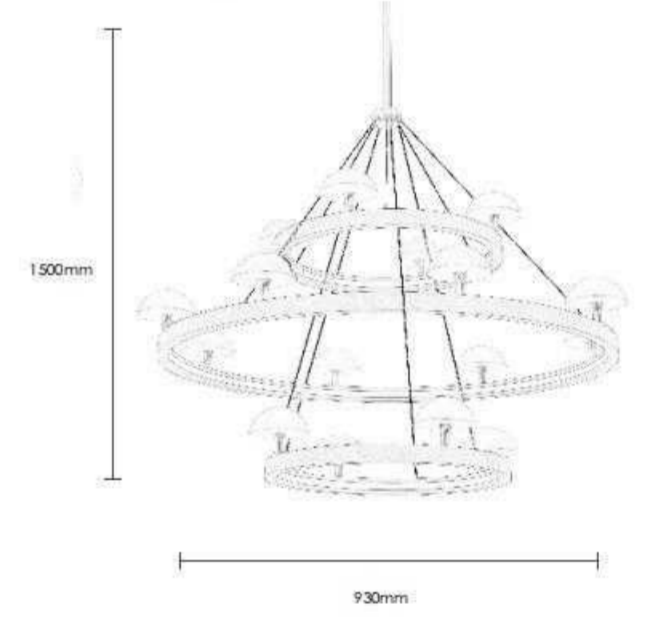

P0741-16A
168W   Φ930*H1500mm