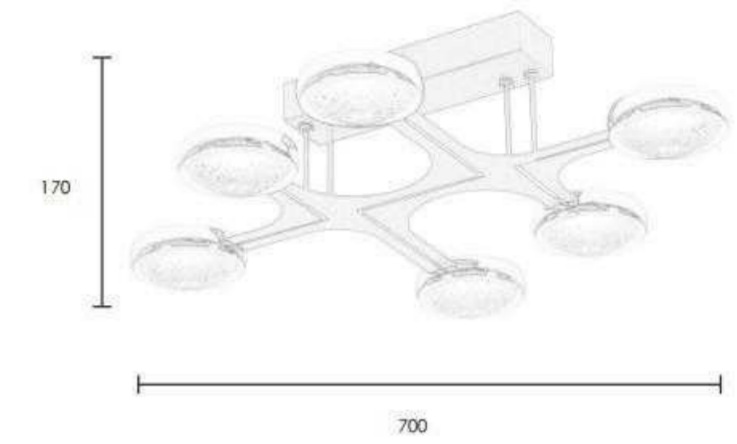

C0735-6B L700*W600*H170
48W