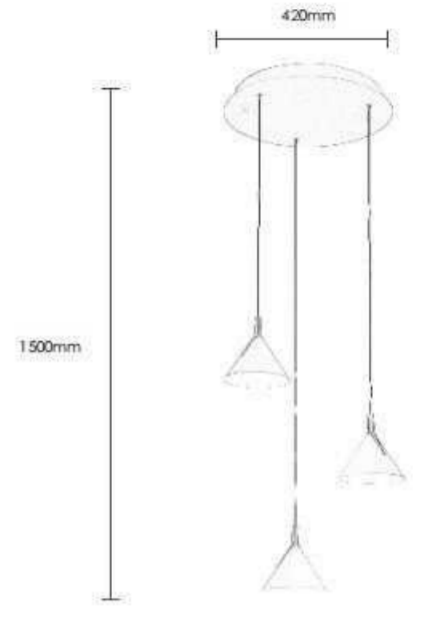

P0741-16A
168W Φ930*H1500mm

Pendant Lamp | AC 220-240V AC 50/60HZ | IP20 | 3000K | Epistar LED |

P0744-1A
8W Φ150*H1500mm

P0744-3B
24W Φ420*1500mm

P0744-3A
24W 700*150*1400mm

P0744-5A
40W 1250*150*1400mm

Pendant Lamp | AC 220-240V AC 50/60HZ | IP20 | 3000K | Epistar LED |