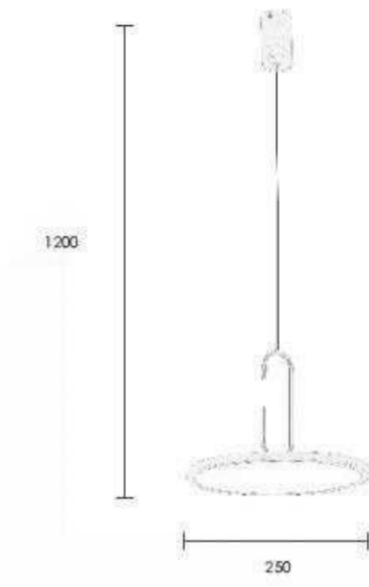

| Pendant Lamp | AC 220-240V AC 50/60HZ | IP20 | 3000K | Epistar LED |

P0751-250A $\Phi 250 \times H 1200$
16W