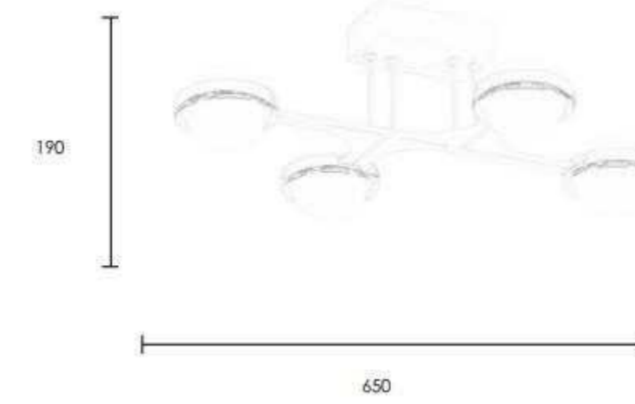

P0735-6A L1400*W450*H1200
48W

P0735-6C D660*H1200
48W

P0735-9C D900*H1200
72W

P0735-2L D900+D600*H1500
120W

● black+gold

● White+gold

| Ceiling Lamp | AC 90-260VAC 50/60HZ | IP20 | 3000K | Epistar LED |

C0736-4B L650*W450*H190
32W