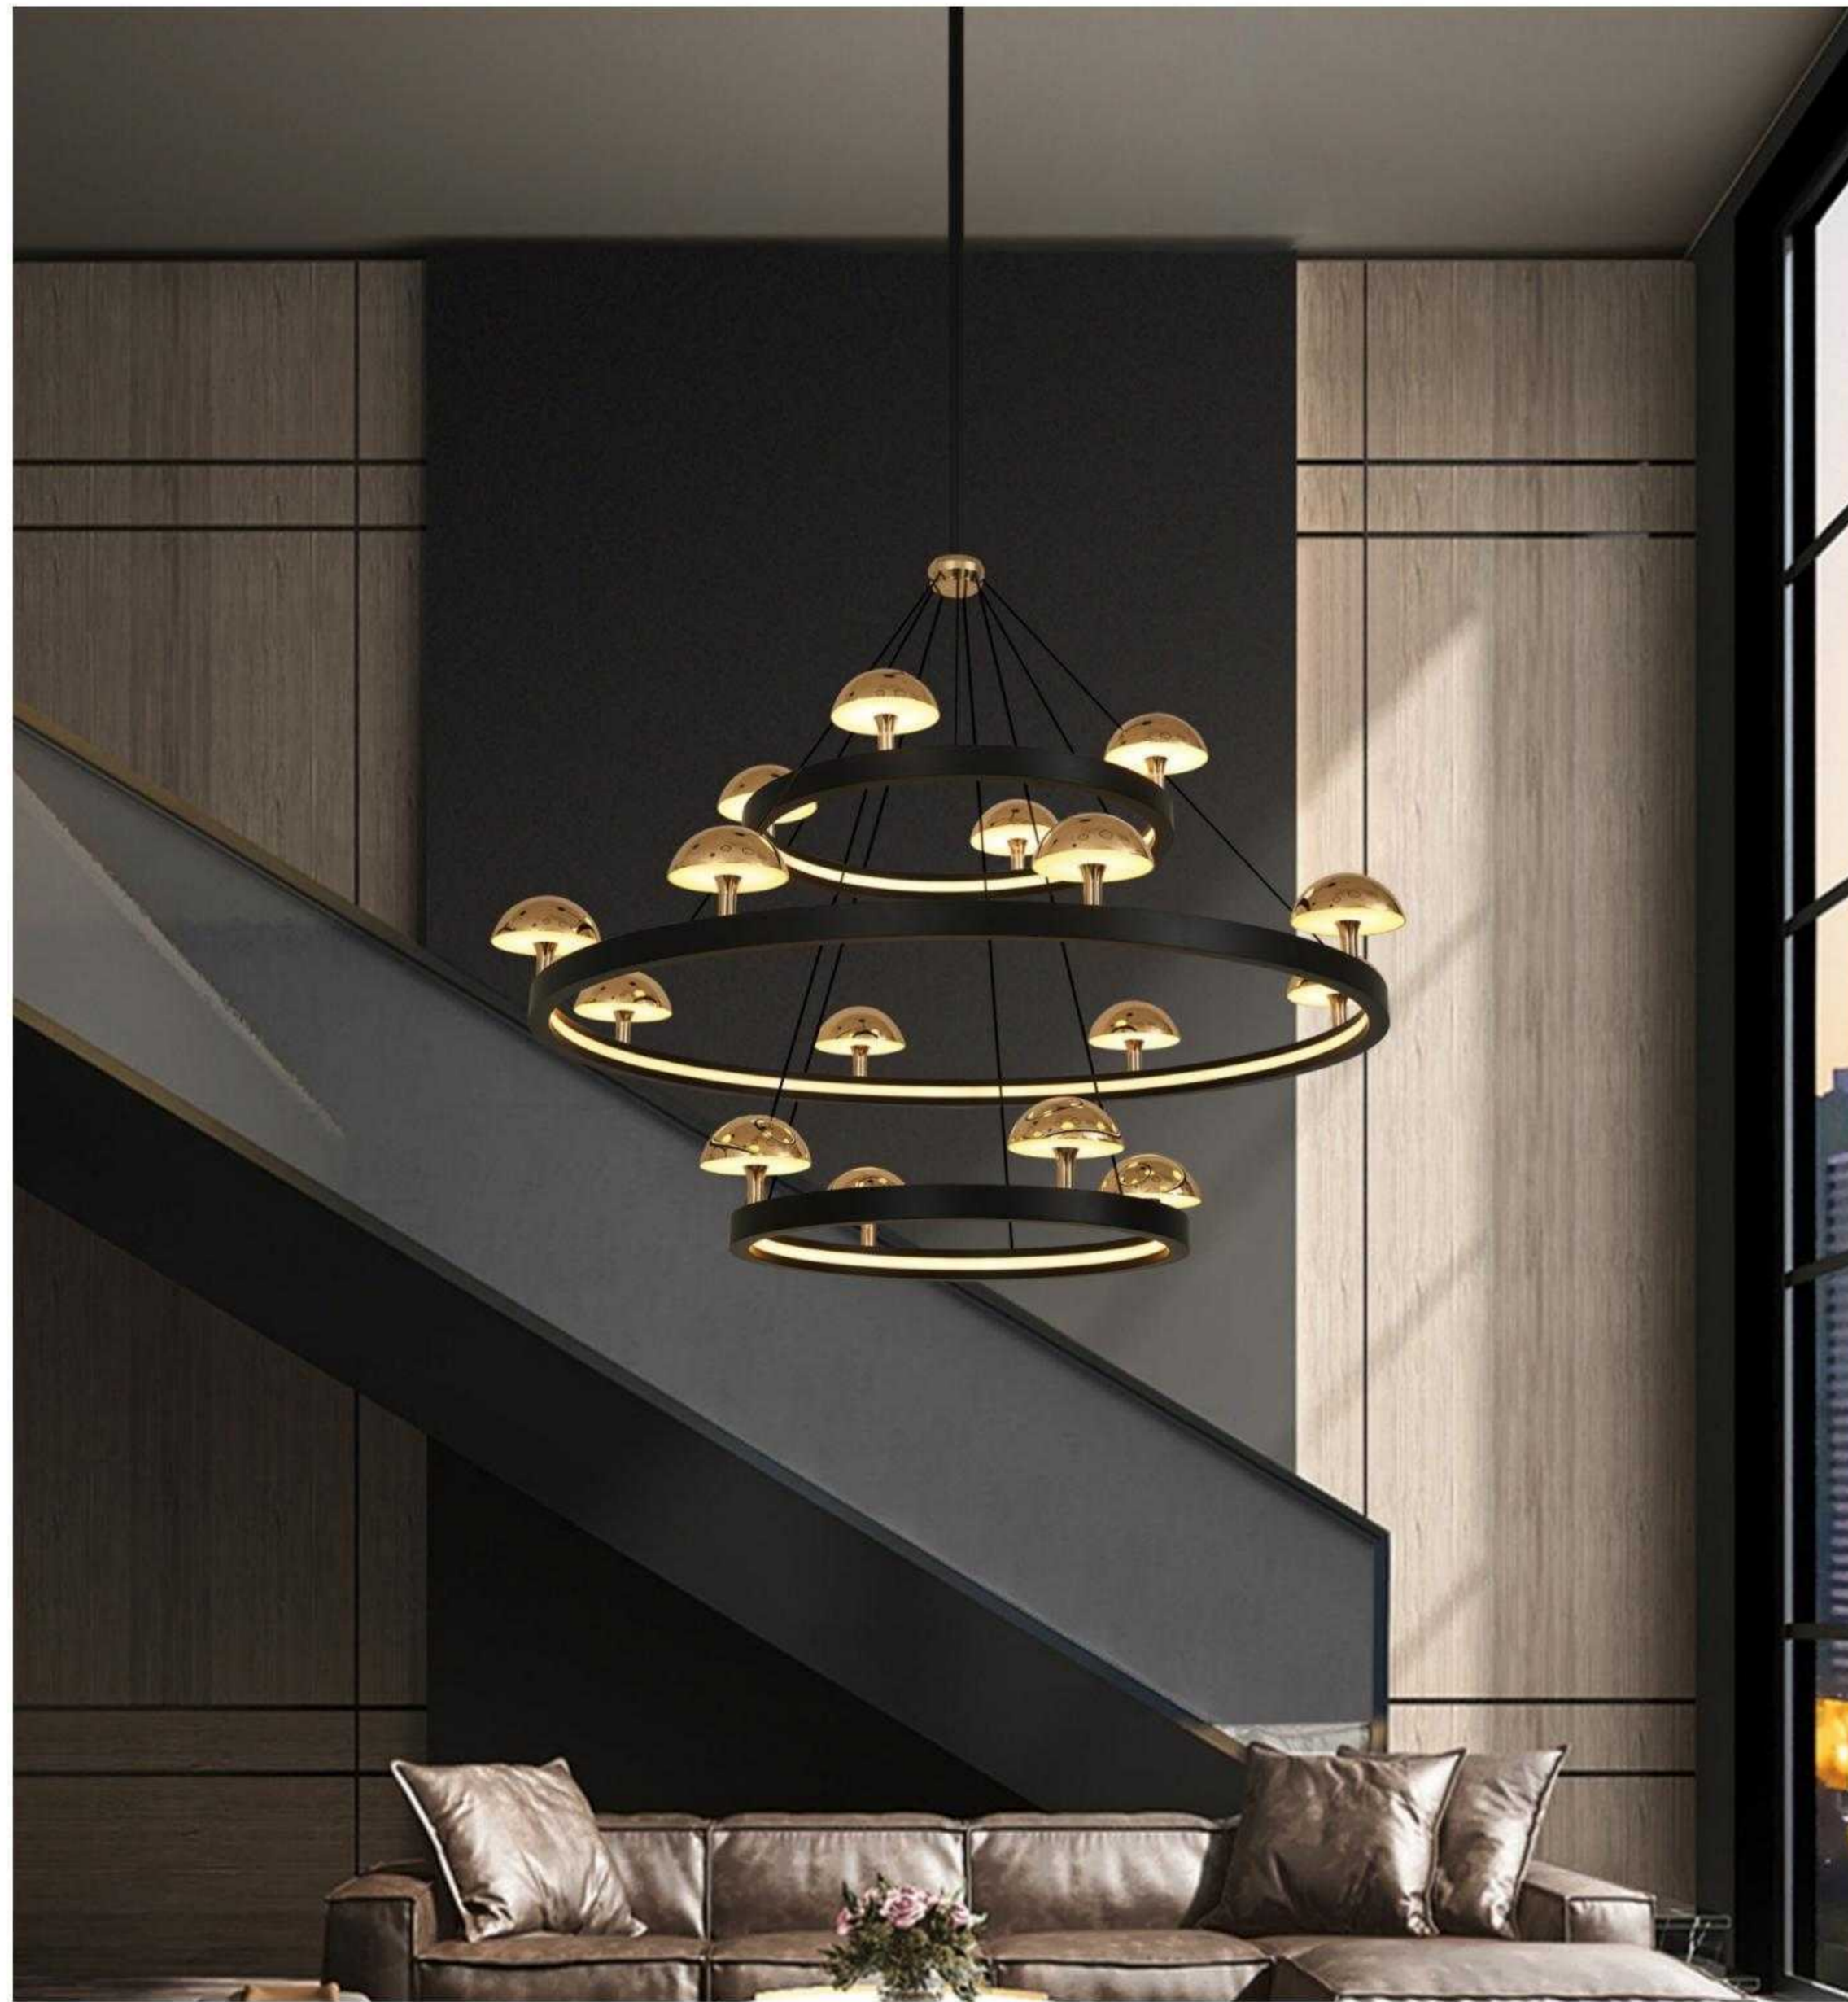

Pendant Lamp | AC 220-240V AC 50/60HZ | IP20 | 3000K | Epistar LED |

P0741-6A
56W   Φ730*H1100mm

P0741-8A
84W   Φ930*H1100mm

P0741-12A
126W   Φ930*H1300mm

P0741-16A
168W   Φ930*H1500mm