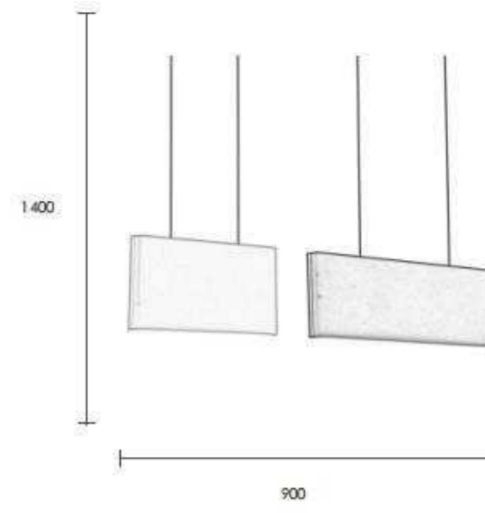

| Pendant Lamp | AC 220-240V AC 50/60HZ | IP20 | 3000K | Epistar LED |

P0740-2S 900*100*1400mm
20W