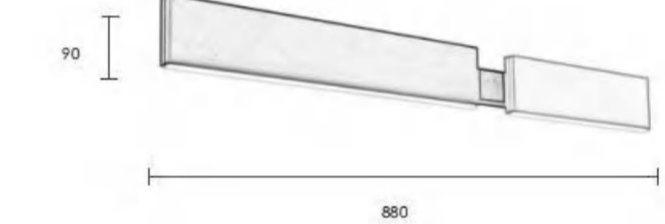

● black ○ White ● Orange ● black

| wall lamp | AC 220-240V AC 50/60HZ | IP20 | 3000K | Epistar LED |

LWA0740-300A 300*90*90mm
7W

LWA0740-500A 500*90*90mm
12W

LWA0740-800A 800*90*90mm
19W

LWA0740-2S 880*90*90mm
19W