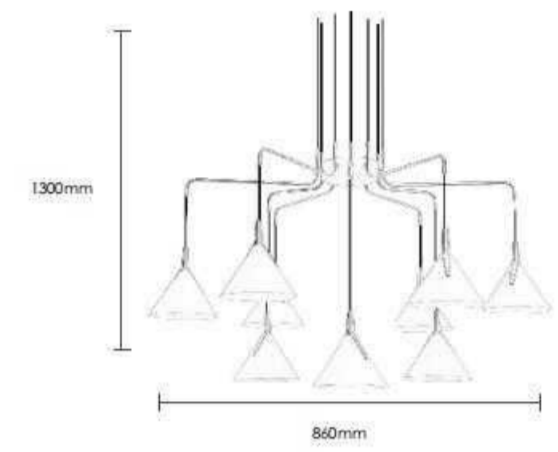

P0745-9A
72W   Φ860*1300mm