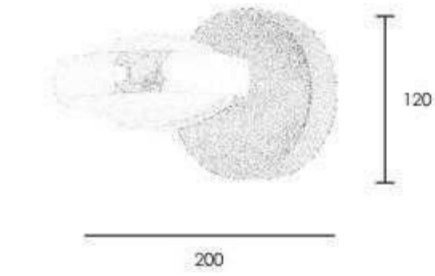

LWA0735-1A D120*L200*H120
8W