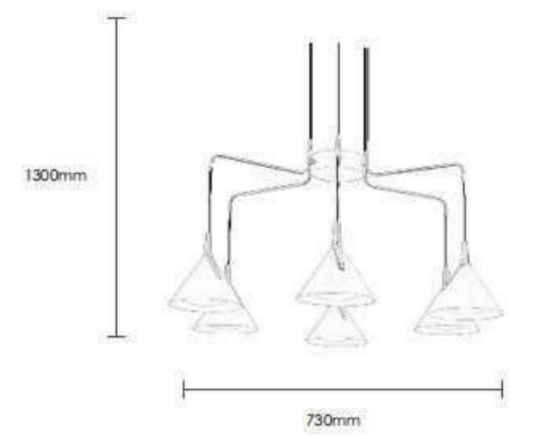

P0741-16A
168W Φ930*H1500mm

Pendant Lamp | AC 220-240V AC 50/60HZ | IP20 | 3000K | Epistar LED |

P0744-1A
8W Φ150*H1500mm

P0744-3B
24W Φ420*1500mm

P0744-3A
24W 700*150*1400mm

P0744-5A
40W 1250*150*1400mm

Pendant Lamp | AC 220-240V AC 50/60HZ | IP20 | 3000K | Epistar LED |

P0745-6A
48W Φ730*1300mm

P0745-9A
72W Φ860*1300mm

P0745-12A
96W Φ1000*1300mm

P0745-13B
104W Φ1000*1500mm

P0745-11C
88W Φ700*2500mm

| Ceiling Lamp | AC 220-240V AC 50/60HZ | IP20 | 3000K | Epistar LED | ■

C0743-550A Φ550*H110mm
36W