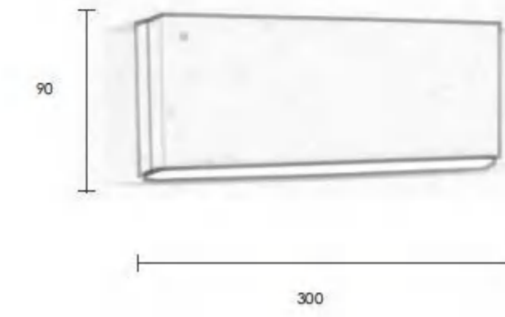

● black ○ White ● Orange ● black

| wall lamp | AC 220-240V AC 50/60HZ | IP20 | 3000K | Epistar LED |

LWA0740-300A 300*90*90mm
7W

LWA0740-500A 500*90*90mm
12W

LWA0740-800A 800*90*90mm
19W

LWA0740-2S 880*90*90mm
19W