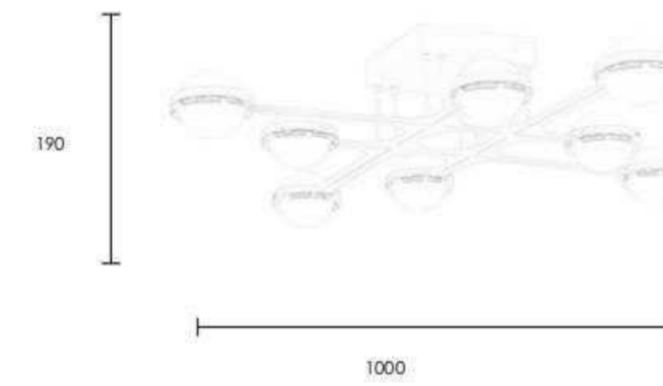

| Ceiling Lamp | AC 90-260VAC 50/60HZ | IP20 | 3000K | Epistar LED |

C0736-4B L650*W450*H190
32W

C0736-6B L700*W600*H190
48W

C0736-8B L1000*W1000*H190
64W

LWA0736-1A D120*L200*H120
8W

black+gold

White+gold