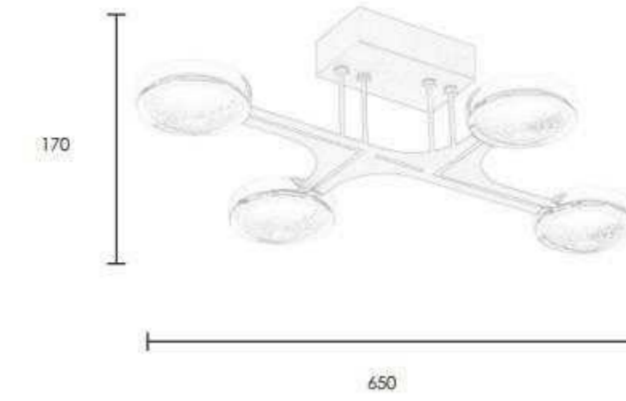

P0869-1A
8W D100*H1500MM

P0737-1A
5W D68*H1500mm

● black+gold ○ White+gold ● White+gold ● grey+gold ● grey+gold

| Ceiling Lamp | AC 90-260VAC 50/60HZ | IP20 | 3000K | Epistar LED |

C0735-4B L650*W450*H170
32W