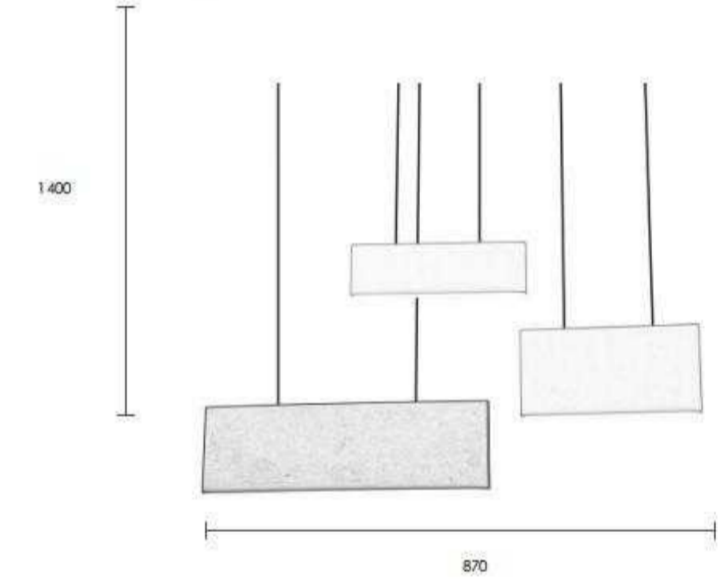

P0740-3S 870*170*1400mm
28W