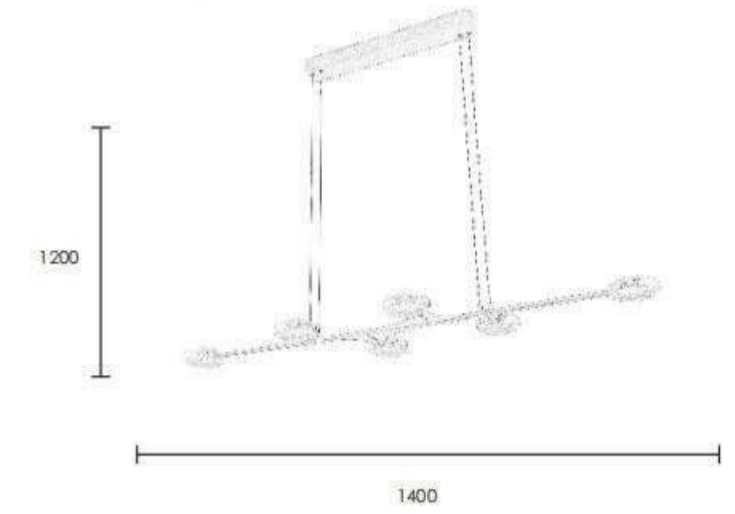

P0735-6A L1400*W450*H1200
48W