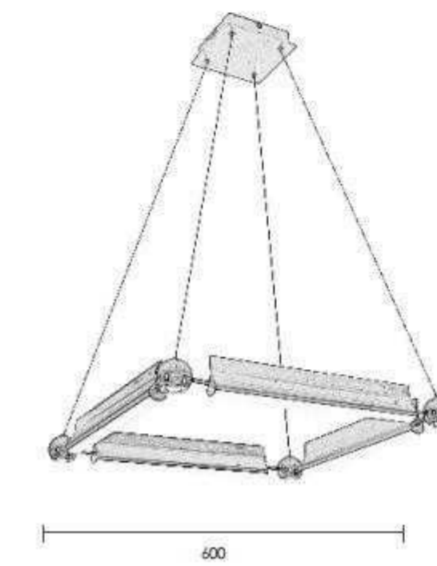

| Pendant Lamp | AC 220-240V AC 50/60HZ | IP20 | 3000K | Epistar LED |

—
P0749-600A F600
38W