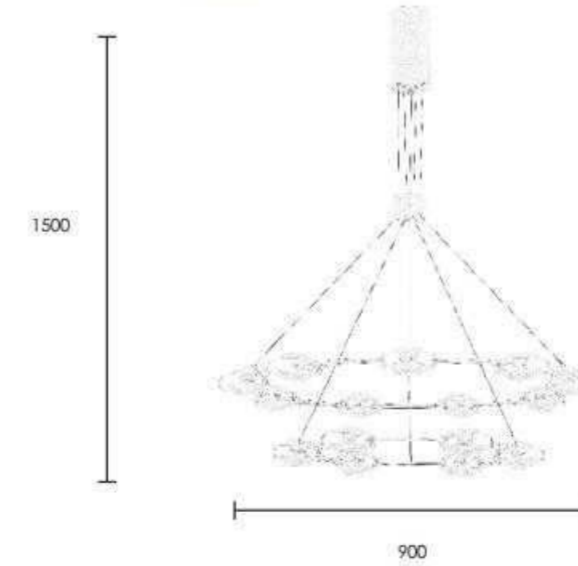

P0735-6A L1400*W450*H1200
48W

P0735-6C D660*H1200
48W

P0735-9C D900*H1200
72W

P0735-2L D900+D600*H1500
120W

● black+gold

● White+gold

| Ceiling Lamp | AC 90-260VAC 50/60HZ | IP20 | 3000K | Epistar LED |

C0736-4B L650*W450*H190
32W