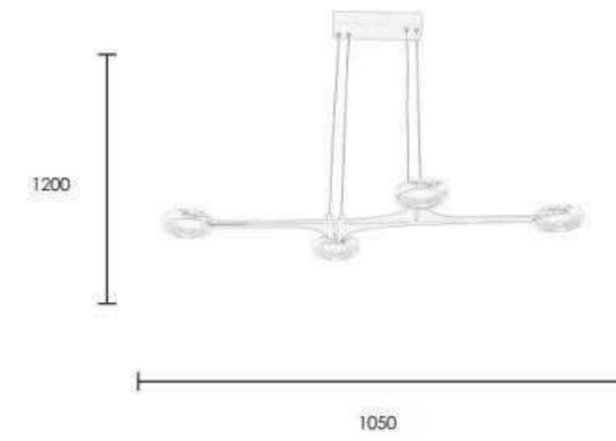

C0735-6B L700*W600*H170
48W

C0735-8B L1000*W1000*H170
64W

LWA0735-1A D120*L200*H120
8W

● black+gold

○ White+gold

| Ceiling Lamp | AC 90-260VAC 50/60HZ | IP20 | 3000K | Epistar LED |

P0735-4A L1050*W450*H1200
32W