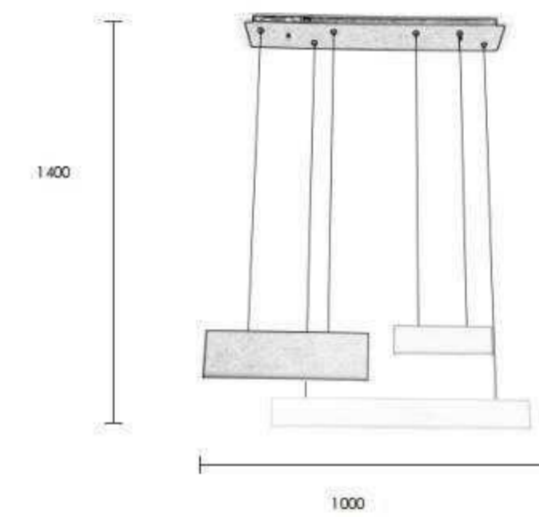

| Pendant Lamp | AC 220-240V AC 50/60HZ | IP20 | 3000K | Epistar LED |

P0740-2S 900*100*1400mm
20W

P0740-2M 1200*100*H1400mm
26W

P0740-3M 1000*160*1400mm

P0740-3S 870*170*1400mm
28W

P0740-4S 1150*210*1400mm
45W