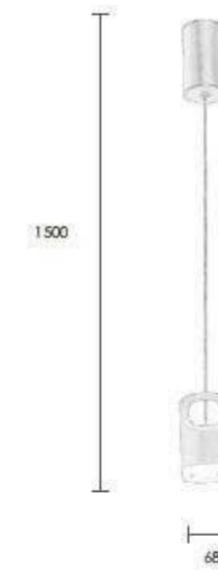

P0737-1A
5W D68*H1500mm

● black+gold ○ White+gold ● White+gold ● grey+gold ● grey+gold