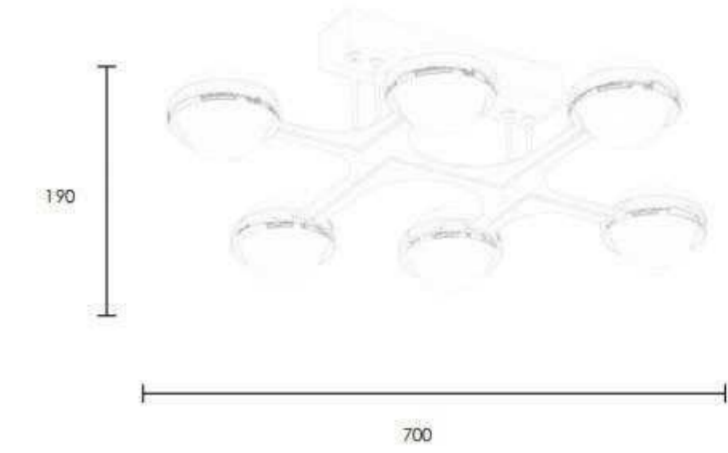

C0736-6B L700*W600*H190
48W

C0736-8B L1000*W1000*H190
64W