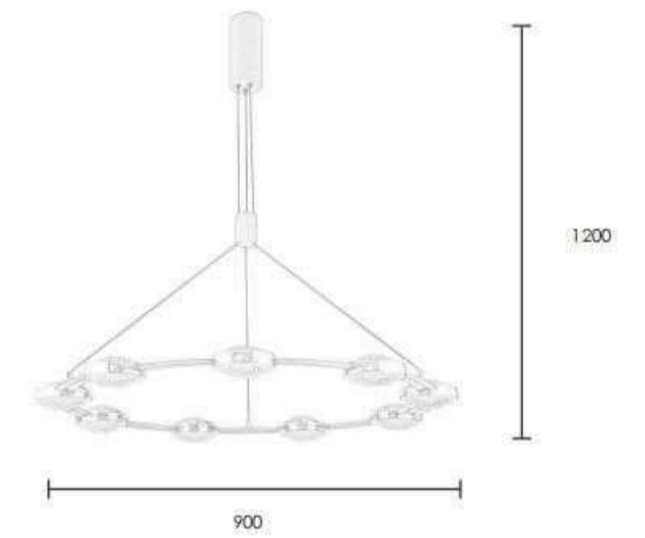

P0735-9C D900*H1200
72W