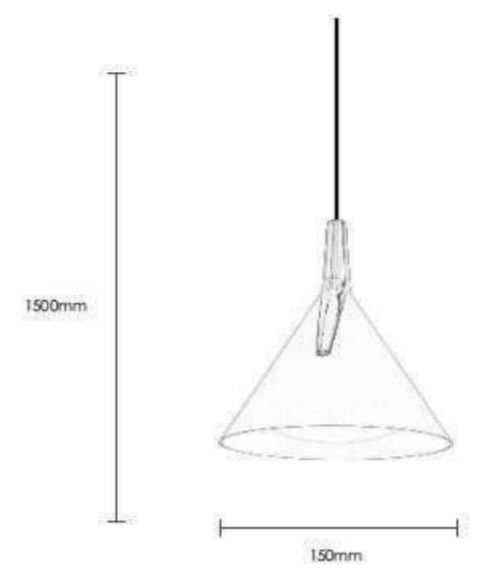

P0741-16A
168W Φ930*H1500mm

Pendant Lamp | AC 220-240V AC 50/60HZ | IP20 | 3000K | Epistar LED |

P0744-1A
8W Φ150*H1500mm

P0744-3B
24W Φ420*1500mm

P0744-3A
24W 700*150*1400mm

P0744-5A
40W 1250*150*1400mm

Pendant Lamp | AC 220-240V AC 50/60HZ | IP20 | 3000K | Epistar LED |

P0745-6A
48W Φ730*1300mm

P0745-9A
72W Φ860*1300mm

P0745-12A
96W Φ1000*1300mm

P0745-13B
104W Φ1000*1500mm

P0745-11C
88W Φ700*2500mm

| Ceiling Lamp | AC 220-240V AC 50/60HZ | IP20 | 3000K | Epistar LED | ■

C0743-550A Φ550*H110mm
36W