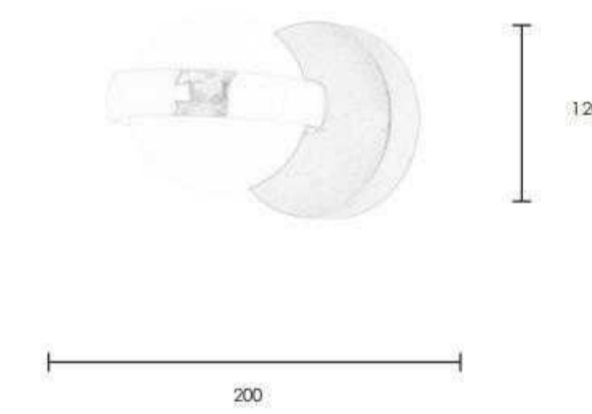

LWA0736-1A D120*L200*H120
8W