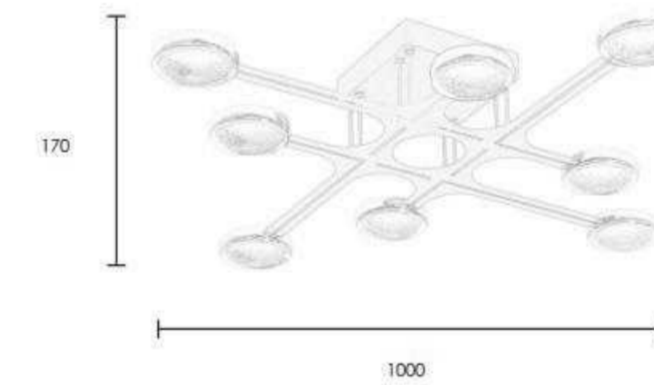

C0735-8B L1000*W1000*H170
64W