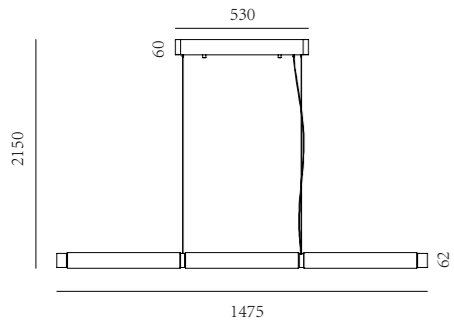

L I G

H T I

N G

Can be dimmed by "non-contact control" (both ends) (2200-3000K)

Can be dimmed by "non-contact control" (both ends) (2200-3000K)

The "contact control" can be used for up-down lighting and dimming, color temperature 3000K.