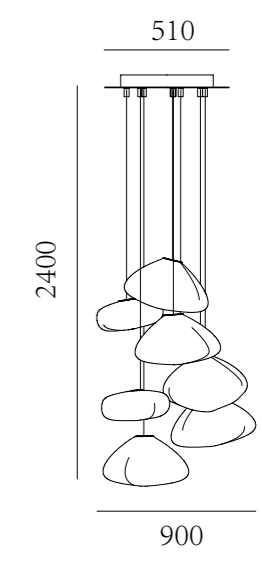

503  
45  
75

Color temperature 1800k-3000k

Color temperature 2200k-3000k

Color temperature 2200k-3000k

Color temperature 2200k-3000k

Color temperature 2200k-3000k

Portable rechargeable desk lamp, dimming by contact control (3000K)