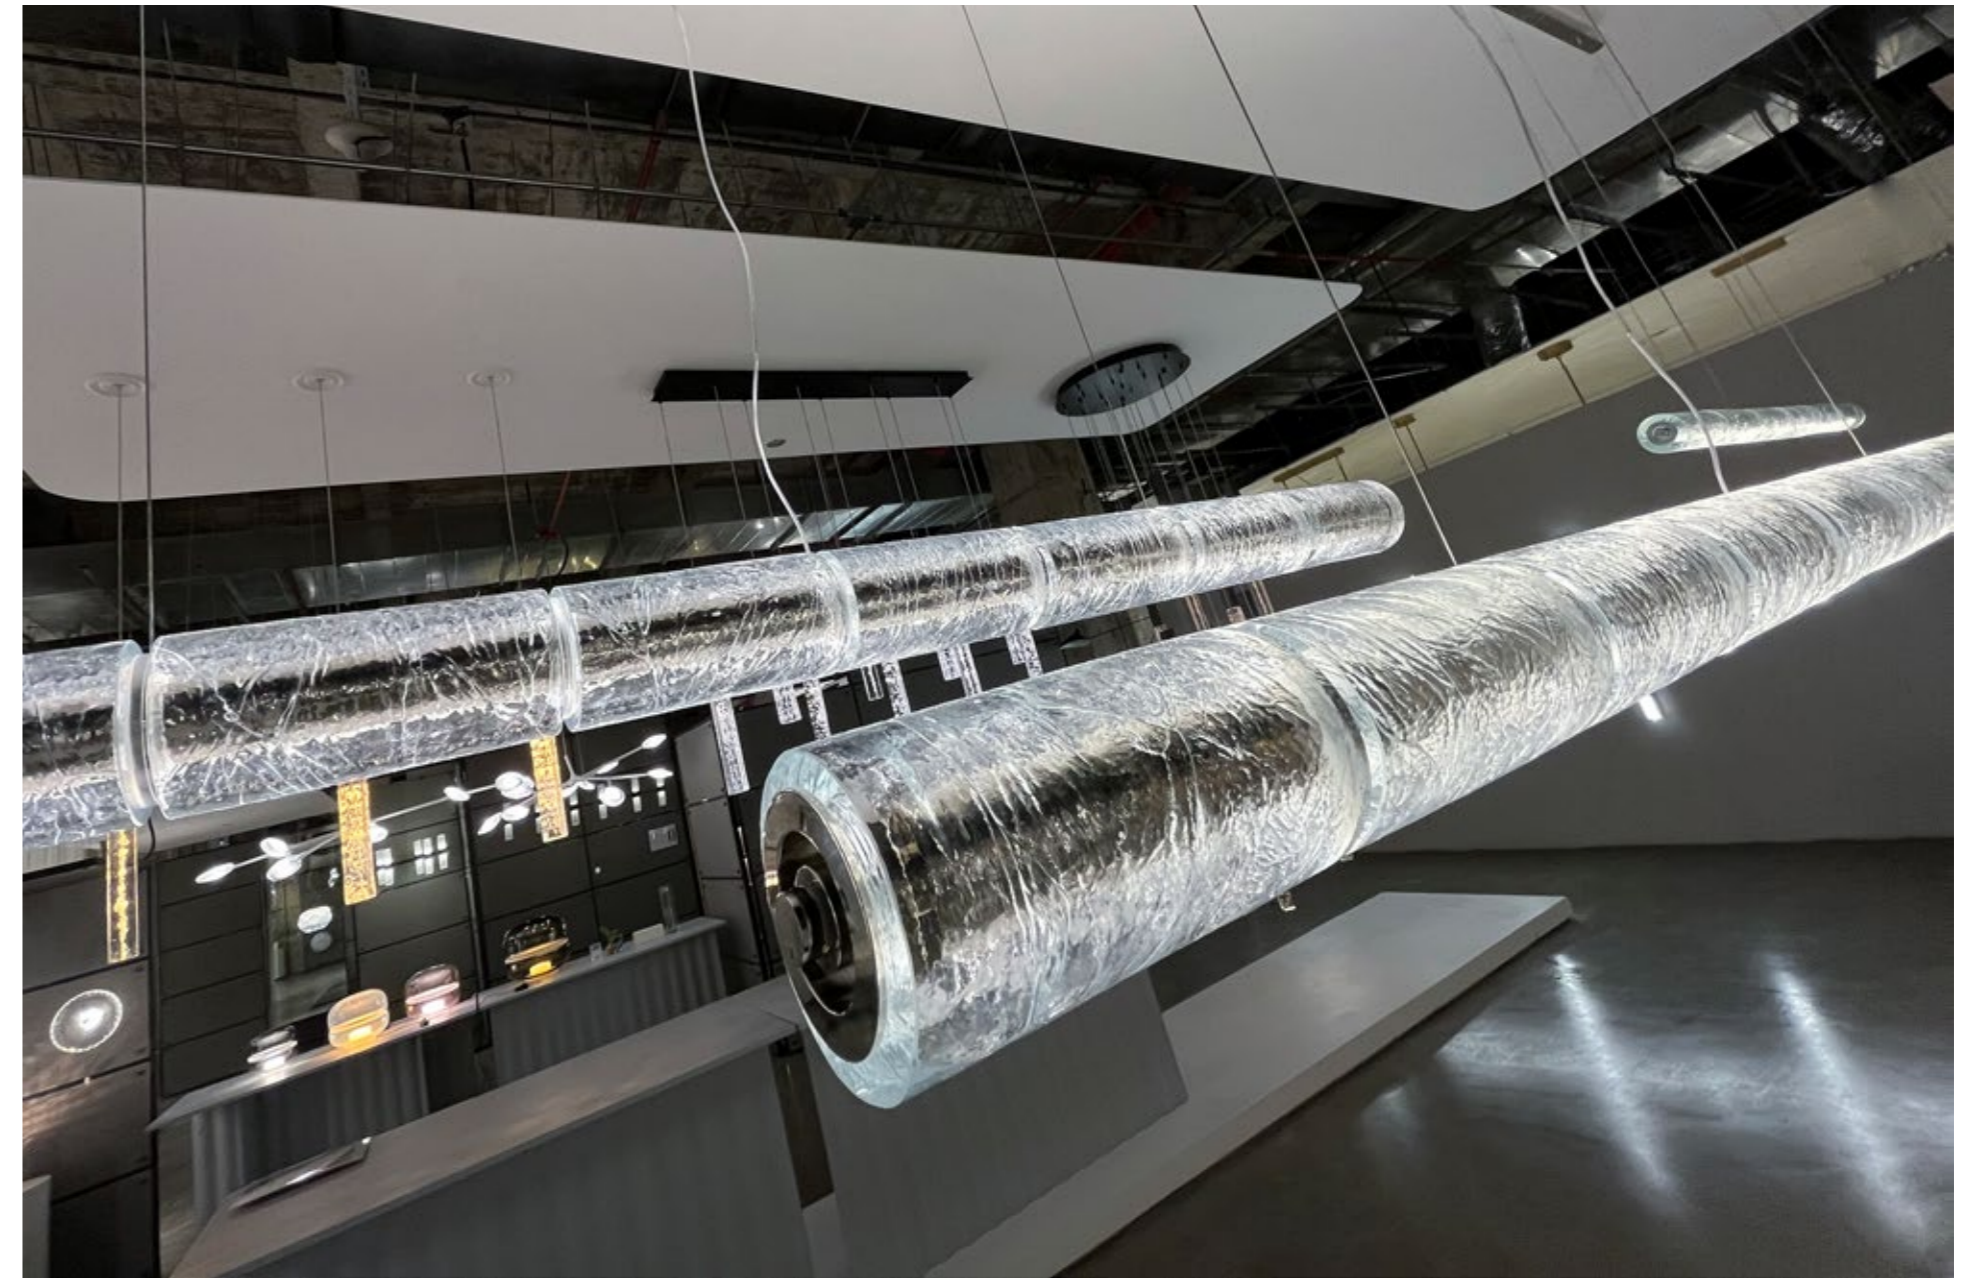

L I G

H T I

N G

Can be dimmed by "non-contact control" (both ends) (2200-3000K)

Can be dimmed by "non-contact control" (both ends) (2200-3000K)

The "contact control" can be used for up-down lighting and dimming, color temperature 3000K.

The "contact control" can be used for up-down lighting and dimming, color temperature 3000K.

Light can be switched on and dimmed by "contact control", color temperature 3000K.

Switching light and dimming can be performed through "non-contact control", color temperature 3000K.