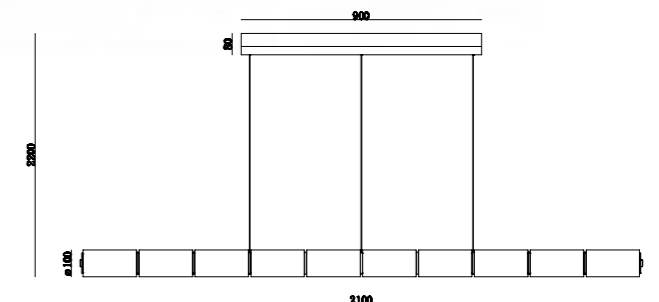

The "contact control" can be used for up-down lighting and dimming, color temperature 3000K.