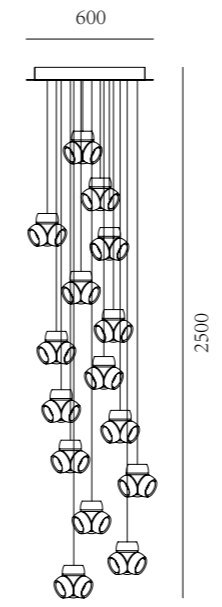

L I G

H T I

N G

Can be dimmed by "non-contact control" (both ends) (2200-3000K)

Can be dimmed by "non-contact control" (both ends) (2200-3000K)

The "contact control" can be used for up-down lighting and dimming, color temperature 3000K.

The "contact control" can be used for up-down lighting and dimming, color temperature 3000K.

Light can be switched on and dimmed by "contact control", color temperature 3000K.

Switching light and dimming can be performed through "non-contact control", color temperature 3000K.

503  
45  
75

Color temperature 1800k-3000k

Color temperature 2200k-3000k

Color temperature 2200k-3000k

Color temperature 2200k-3000k

Color temperature 2200k-3000k

Portable rechargeable desk lamp, dimming by contact control (3000K)

Knob stepless Dimming (2200-3500K)

L'ARTE *AL* LUCE®