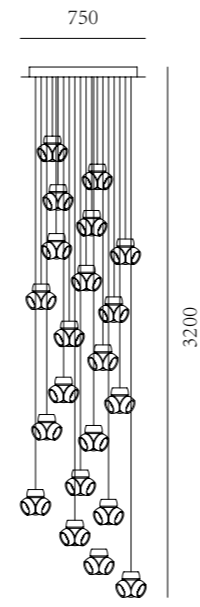

L I G

H T I

N G

Can be dimmed by "non-contact control" (both ends) (2200-3000K)

Can be dimmed by "non-contact control" (both ends) (2200-3000K)

The "contact control" can be used for up-down lighting and dimming, color temperature 3000K.

The "contact control" can be used for up-down lighting and dimming, color temperature 3000K.

Light can be switched on and dimmed by "contact control", color temperature 3000K.

Switching light and dimming can be performed through "non-contact control", color temperature 3000K.

503  
45  
75

Color temperature 1800k-3000k

Color temperature 2200k-3000k

Color temperature 2200k-3000k

Color temperature 2200k-3000k

Color temperature 2200k-3000k

Portable rechargeable desk lamp, dimming by contact control (3000K)

Knob stepless Dimming (2200-3500K)

L'ARTE *AL* LUCE®