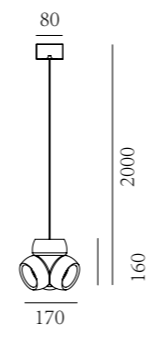

503  
45  
75

Color temperature 1800k-3000k

Color temperature 2200k-3000k

Color temperature 2200k-3000k

Color temperature 2200k-3000k

Color temperature 2200k-3000k

Portable rechargeable desk lamp, dimming by contact control (3000K)