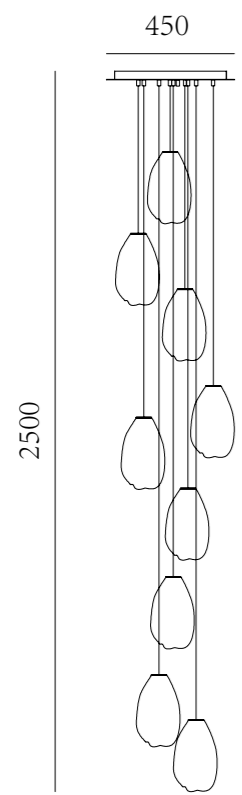

L I G

H T I

N G

Can be dimmed by "non-contact control" (both ends) (2200-3000K)

Can be dimmed by "non-contact control" (both ends) (2200-3000K)

The "contact control" can be used for up-down lighting and dimming, color temperature 3000K.

503  
45  
75

Color temperature 1800k-3000k

Color temperature 2200k-3000k

Color temperature 2200k-3000k

Color temperature 2200k-3000k

Color temperature 2200k-3000k

Portable rechargeable desk lamp, dimming by contact control (3000K)