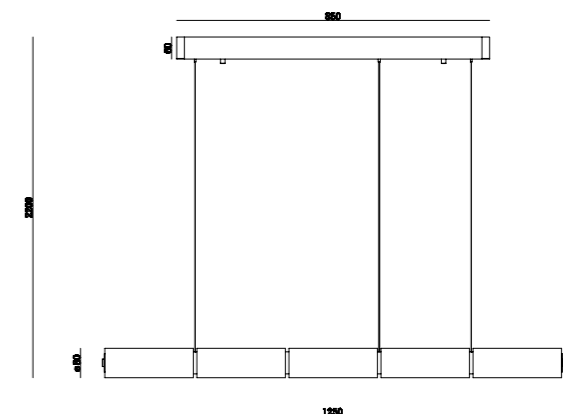

Light can be switched on and dimmed by "contact control", color temperature 3000K.