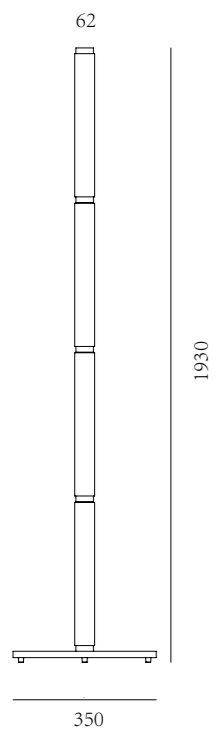

L I G

H T I

N G

Can be dimmed by "non-contact control" (both ends) (2200-3000K)

Can be dimmed by "non-contact control" (both ends) (2200-3000K)

The "contact control" can be used for up-down lighting and dimming, color temperature 3000K.