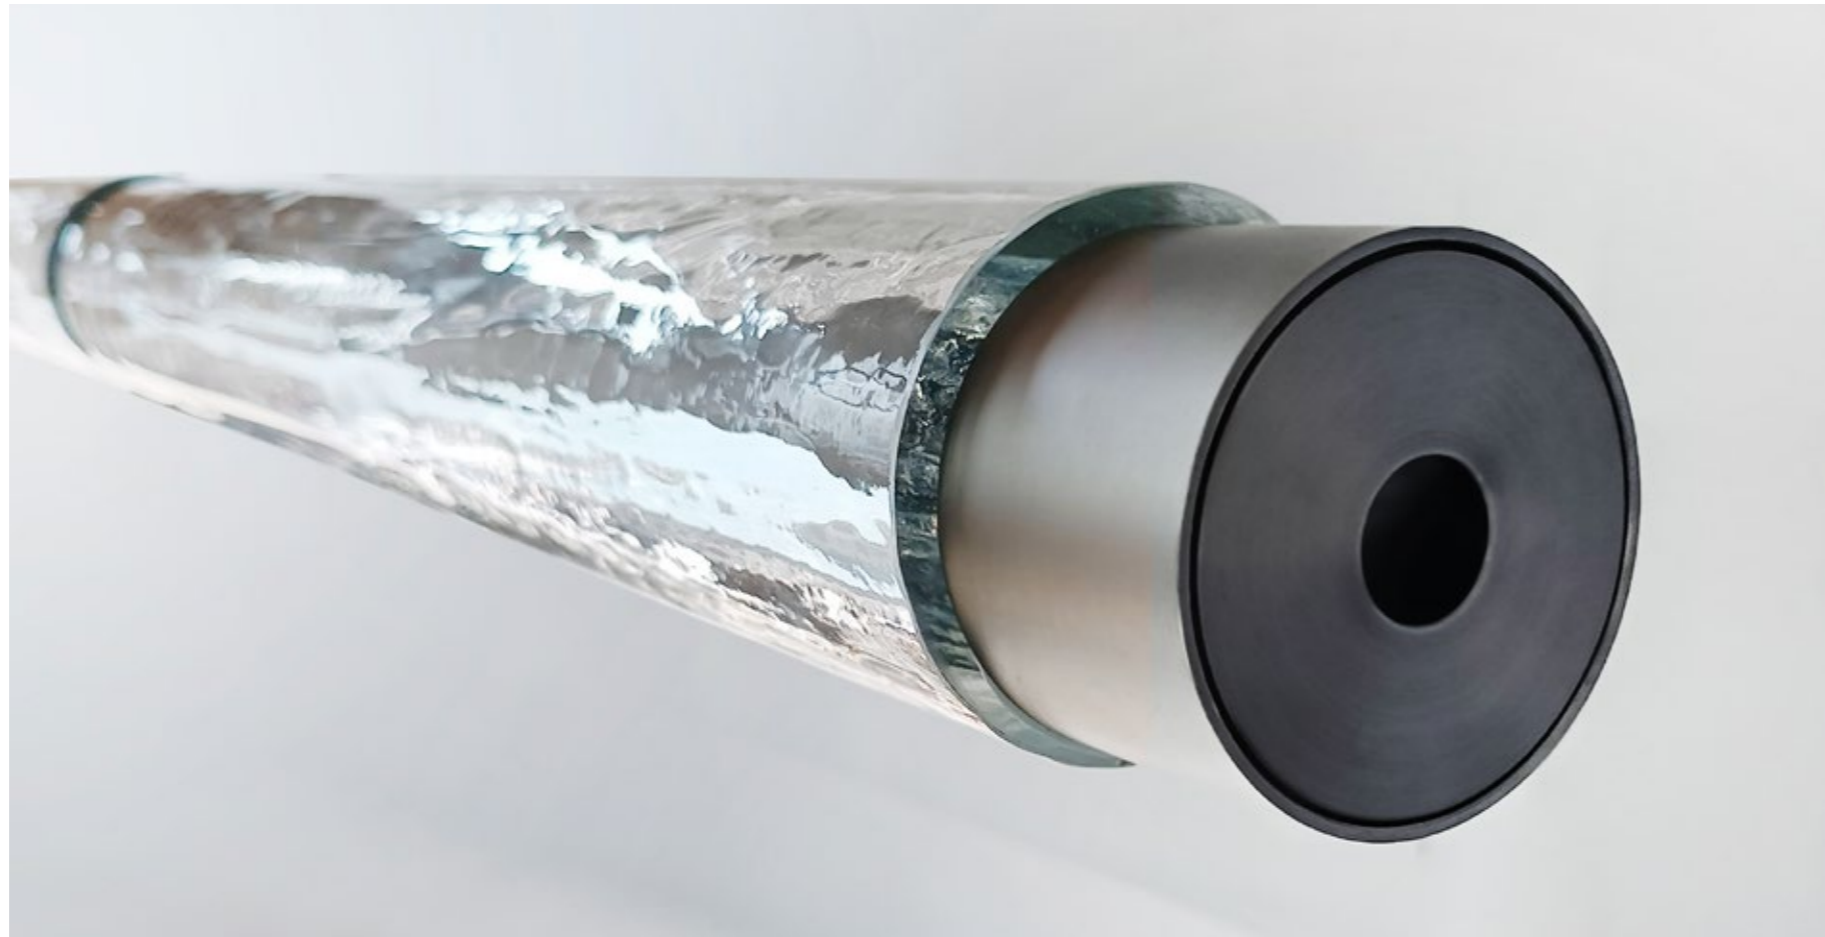

L I G

H T I

N G

Can be dimmed by "non-contact control" (both ends) (2200-3000K)

Can be dimmed by "non-contact control" (both ends) (2200-3000K)

The "contact control" can be used for up-down lighting and dimming, color temperature 3000K.