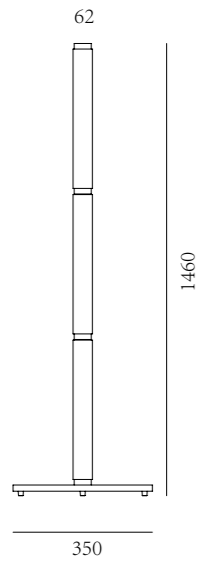

L I G

H T I

N G

Can be dimmed by "non-contact control" (both ends) (2200-3000K)

Can be dimmed by "non-contact control" (both ends) (2200-3000K)

The "contact control" can be used for up-down lighting and dimming, color temperature 3000K.