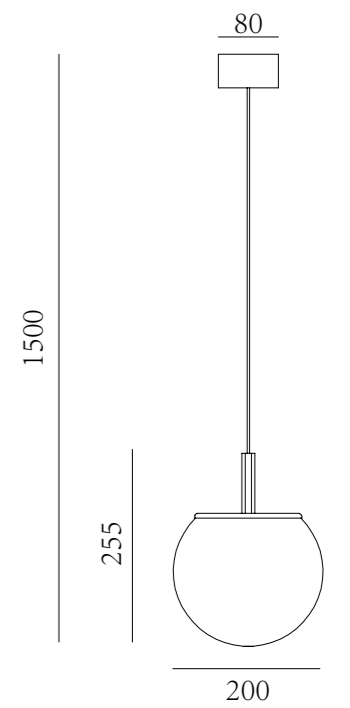

503  
45  
75

Color temperature 1800k-3000k

Color temperature 2200k-3000k

Color temperature 2200k-3000k

Color temperature 2200k-3000k

Color temperature 2200k-3000k

Portable rechargeable desk lamp, dimming by contact control (3000K)