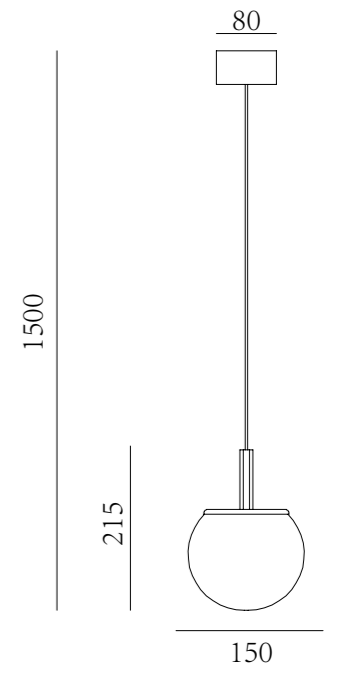

503  
45  
75

Color temperature 1800k-3000k

Color temperature 2200k-3000k

Color temperature 2200k-3000k

Color temperature 2200k-3000k

Color temperature 2200k-3000k

Portable rechargeable desk lamp, dimming by contact control (3000K)