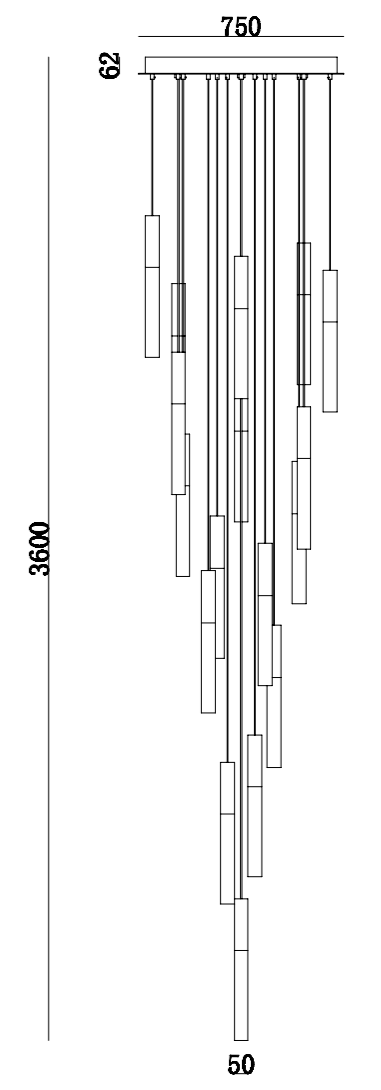

L I G

H T I

N G

Can be dimmed by "non-contact control" (both ends) (2200-3000K)

Can be dimmed by "non-contact control" (both ends) (2200-3000K)

The "contact control" can be used for up-down lighting and dimming, color temperature 3000K.

503  
45  
75

Color temperature 1800k-3000k

Color temperature 2200k-3000k

Color temperature 2200k-3000k

Color temperature 2200k-3000k

Color temperature 2200k-3000k

Portable rechargeable desk lamp, dimming by contact control (3000K)