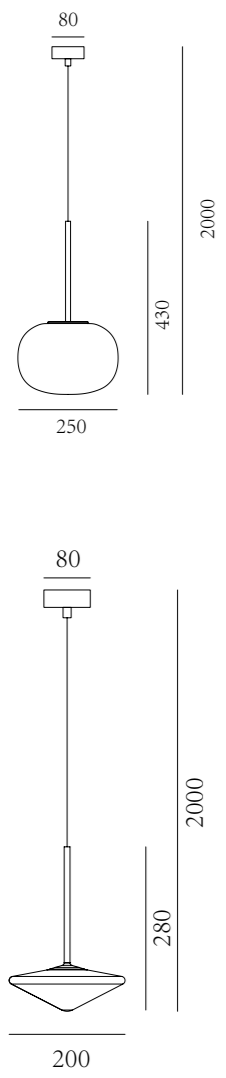

L I G

H T I

N G

Can be dimmed by "non-contact control" (both ends) (2200-3000K)

Can be dimmed by "non-contact control" (both ends) (2200-3000K)

The "contact control" can be used for up-down lighting and dimming, color temperature 3000K.

The "contact control" can be used for up-down lighting and dimming, color temperature 3000K.

Light can be switched on and dimmed by "contact control", color temperature 3000K.

Switching light and dimming can be performed through "non-contact control", color temperature 3000K.

503  
45  
75

Color temperature 1800k-3000k

Color temperature 2200k-3000k

Color temperature 2200k-3000k

Color temperature 2200k-3000k

Color temperature 2200k-3000k

Portable rechargeable desk lamp, dimming by contact control (3000K)