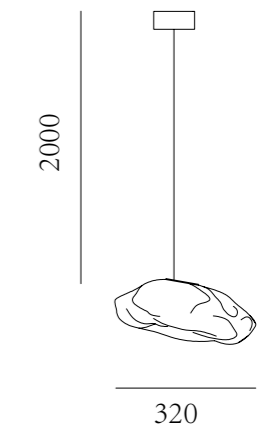

503  
45  
75

Color temperature 1800k-3000k

Color temperature 2200k-3000k

Color temperature 2200k-3000k

Color temperature 2200k-3000k

Color temperature 2200k-3000k

Portable rechargeable desk lamp, dimming by contact control (3000K)