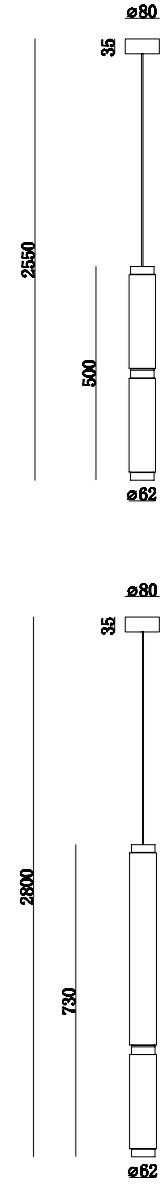

L I G

H T I

N G

Can be dimmed by "non-contact control" (both ends) (2200-3000K)

Can be dimmed by "non-contact control" (both ends) (2200-3000K)

The "contact control" can be used for up-down lighting and dimming, color temperature 3000K.

The "contact control" can be used for up-down lighting and dimming, color temperature 3000K.

Light can be switched on and dimmed by "contact control", color temperature 3000K.

Switching light and dimming can be performed through "non-contact control", color temperature 3000K.