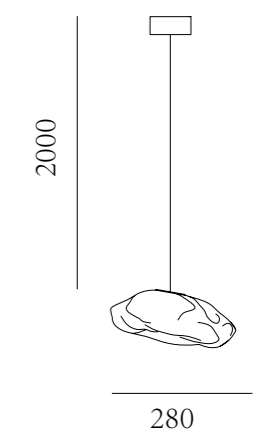

503  
45  
75

Color temperature 1800k-3000k

Color temperature 2200k-3000k

Color temperature 2200k-3000k

Color temperature 2200k-3000k

Color temperature 2200k-3000k

Portable rechargeable desk lamp, dimming by contact control (3000K)