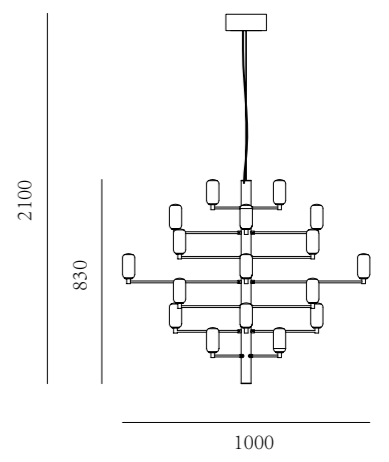

L I G

H T I

N G

Can be dimmed by "non-contact control" (both ends) (2200-3000K)

Can be dimmed by "non-contact control" (both ends) (2200-3000K)

The "contact control" can be used for up-down lighting and dimming, color temperature 3000K.