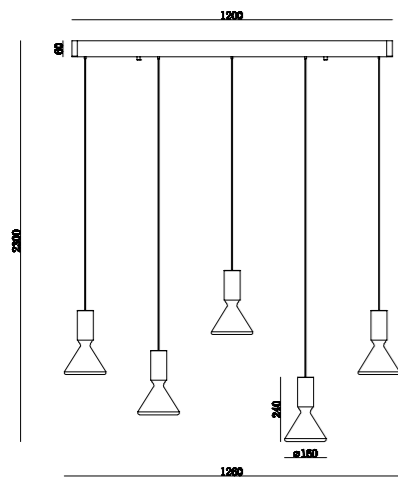

503  
45  
75

Color temperature 1800k-3000k

Color temperature 2200k-3000k

Color temperature 2200k-3000k

Color temperature 2200k-3000k

Color temperature 2200k-3000k

Portable rechargeable desk lamp, dimming by contact control (3000K)