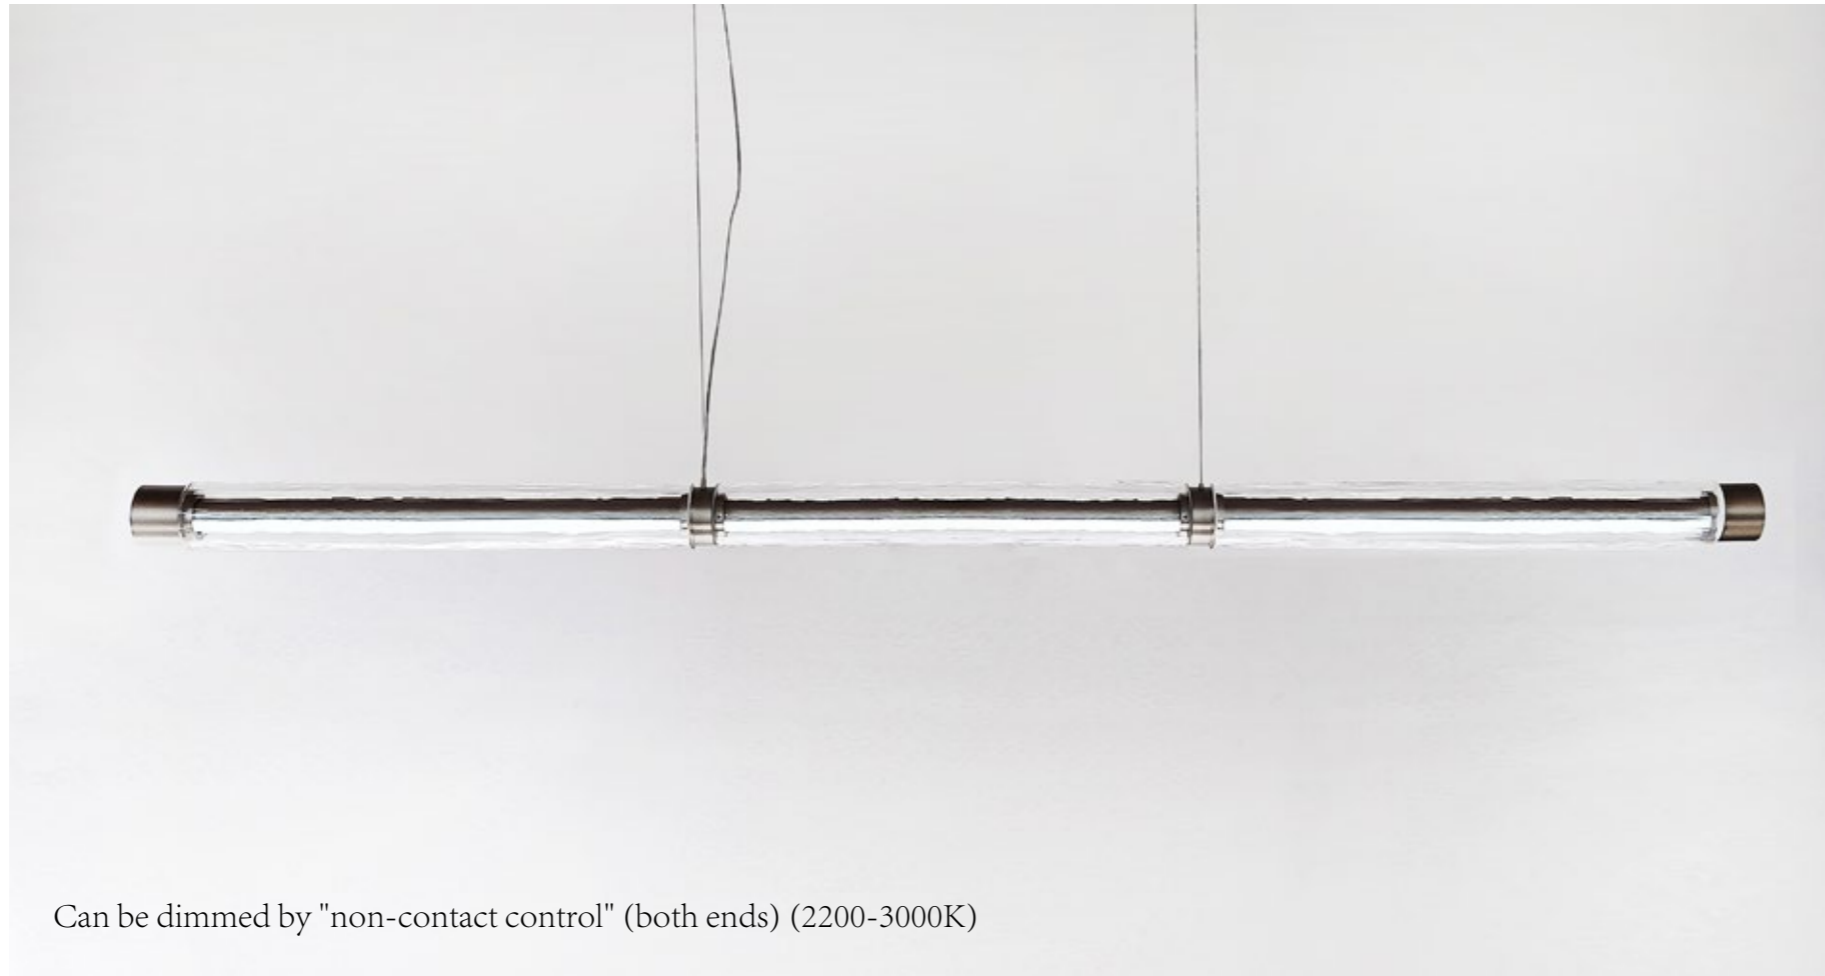

L I G

H T I

N G

Can be dimmed by "non-contact control" (both ends) (2200-3000K)

Can be dimmed by "non-contact control" (both ends) (2200-3000K)

The "contact control" can be used for up-down lighting and dimming, color temperature 3000K.

The "contact control" can be used for up-down lighting and dimming, color temperature 3000K.

Light can be switched on and dimmed by "contact control", color temperature 3000K.

Switching light and dimming can be performed through "non-contact control", color temperature 3000K.