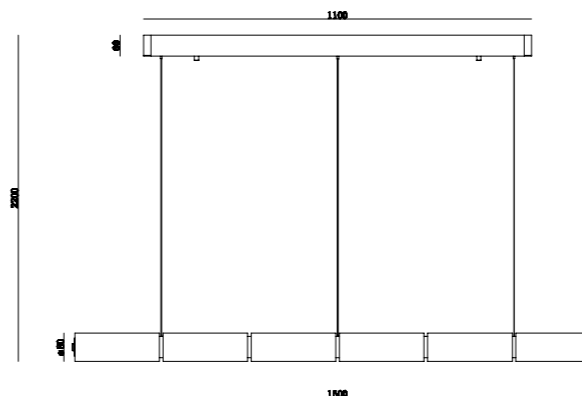

Light can be switched on and dimmed by "contact control", color temperature 3000K.