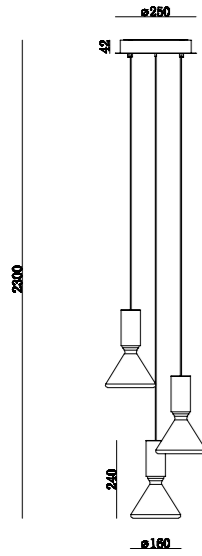

503  
45  
75

Color temperature 1800k-3000k

Color temperature 2200k-3000k

Color temperature 2200k-3000k

Color temperature 2200k-3000k

Color temperature 2200k-3000k

Portable rechargeable desk lamp, dimming by contact control (3000K)