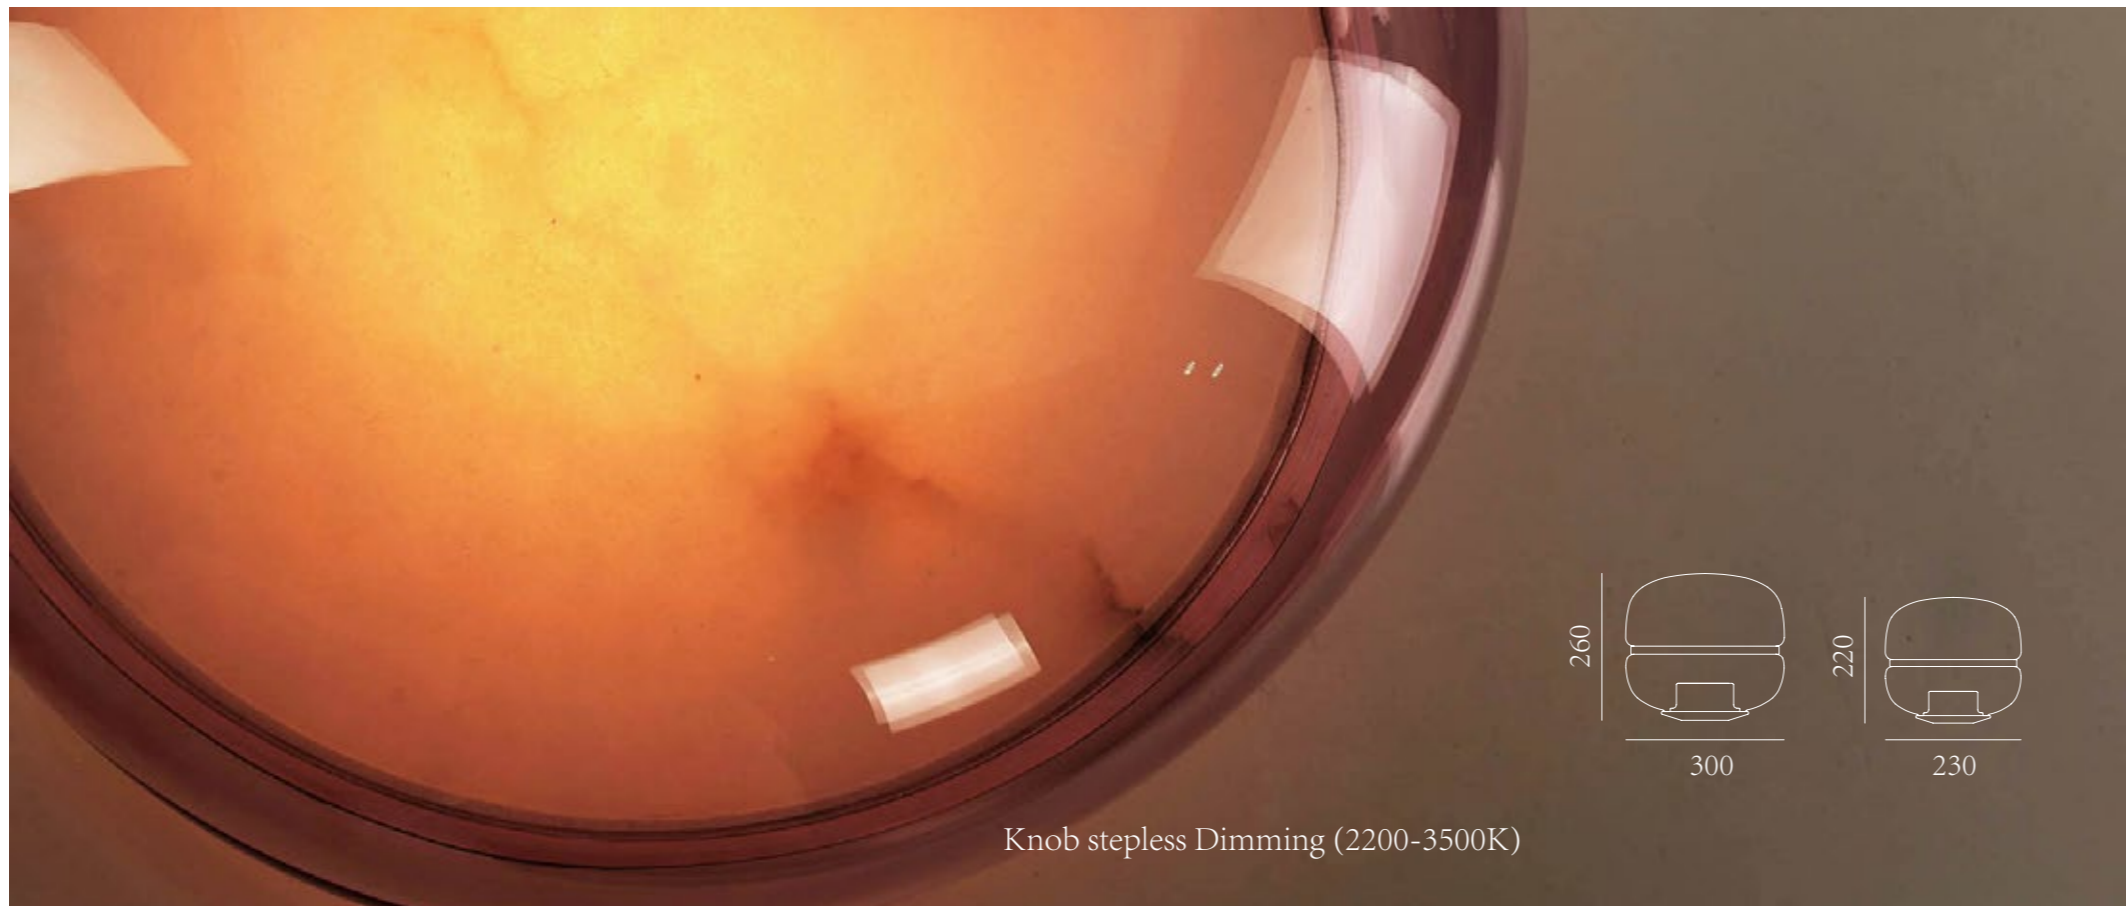

503  
45  
75

Color temperature 1800k-3000k

Color temperature 2200k-3000k

Color temperature 2200k-3000k

Color temperature 2200k-3000k

Color temperature 2200k-3000k

Portable rechargeable desk lamp, dimming by contact control (3000K)