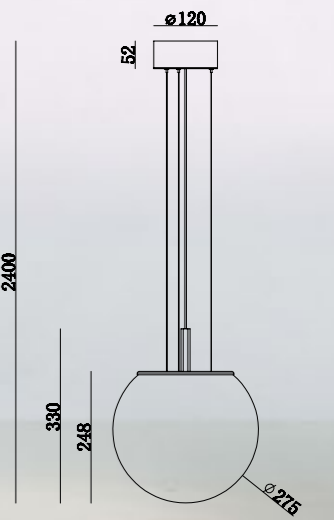

503  
45  
75

Color temperature 1800k-3000k

Color temperature 2200k-3000k

Color temperature 2200k-3000k

Color temperature 2200k-3000k

Color temperature 2200k-3000k

Portable rechargeable desk lamp, dimming by contact control (3000K)