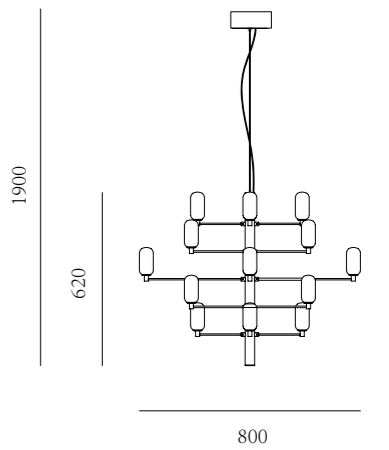

L I G

H T I

N G

Can be dimmed by "non-contact control" (both ends) (2200-3000K)

Can be dimmed by "non-contact control" (both ends) (2200-3000K)

The "contact control" can be used for up-down lighting and dimming, color temperature 3000K.

The "contact control" can be used for up-down lighting and dimming, color temperature 3000K.

Light can be switched on and dimmed by "contact control", color temperature 3000K.

Switching light and dimming can be performed through "non-contact control", color temperature 3000K.