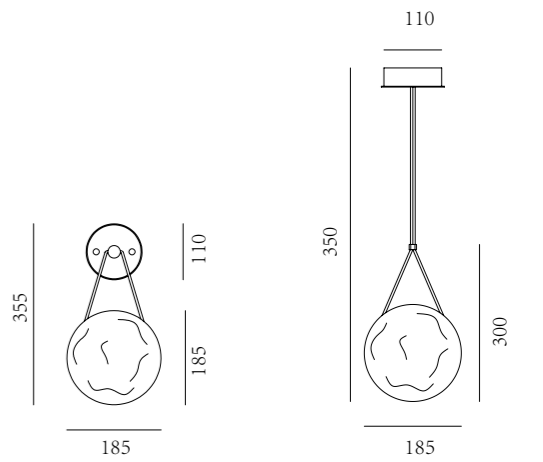

503  
45  
75

Color temperature 1800k-3000k

Color temperature 2200k-3000k

Color temperature 2200k-3000k

Color temperature 2200k-3000k

Color temperature 2200k-3000k

Portable rechargeable desk lamp, dimming by contact control (3000K)