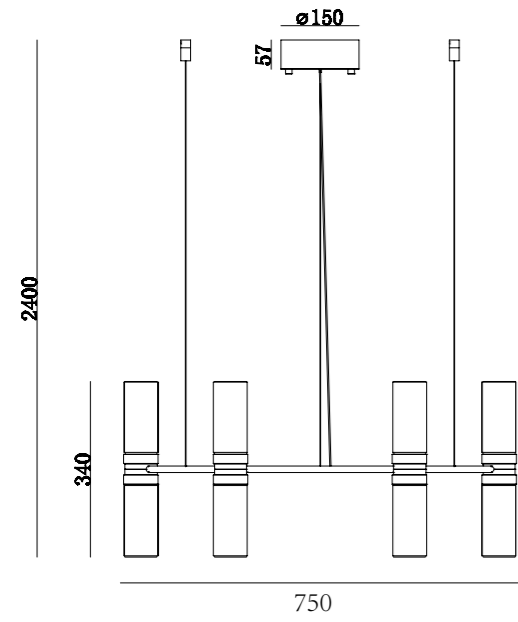

503  
45  
75

Color temperature 1800k-3000k

Color temperature 2200k-3000k

Color temperature 2200k-3000k

Color temperature 2200k-3000k

Color temperature 2200k-3000k

Portable rechargeable desk lamp, dimming by contact control (3000K)