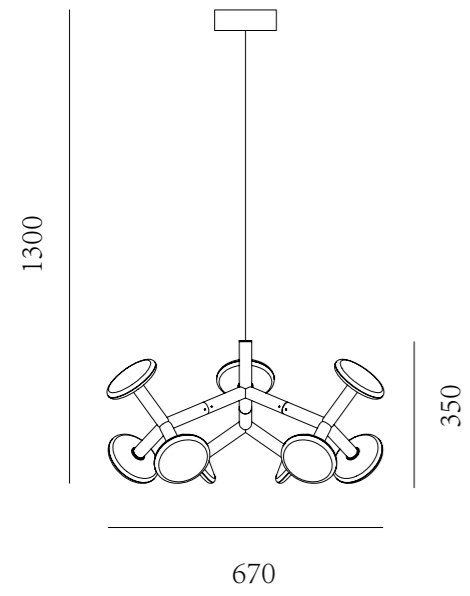

L I G

H T I

N G

Can be dimmed by "non-contact control" (both ends) (2200-3000K)

Can be dimmed by "non-contact control" (both ends) (2200-3000K)

The "contact control" can be used for up-down lighting and dimming, color temperature 3000K.