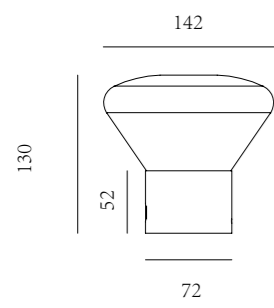

503  
45  
75

Color temperature 1800k-3000k

Color temperature 2200k-3000k

Color temperature 2200k-3000k

Color temperature 2200k-3000k

Color temperature 2200k-3000k

Portable rechargeable desk lamp, dimming by contact control (3000K)