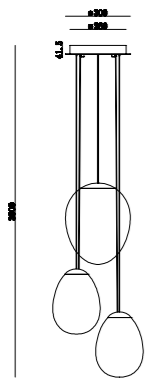

Color temperature 2200k-3000k