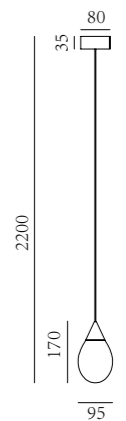

L I G

H T I

N G

Can be dimmed by "non-contact control" (both ends) (2200-3000K)

Can be dimmed by "non-contact control" (both ends) (2200-3000K)

The "contact control" can be used for up-down lighting and dimming, color temperature 3000K.

503  
45  
75

Color temperature 1800k-3000k

Color temperature 2200k-3000k

Color temperature 2200k-3000k

Color temperature 2200k-3000k

Color temperature 2200k-3000k

Portable rechargeable desk lamp, dimming by contact control (3000K)