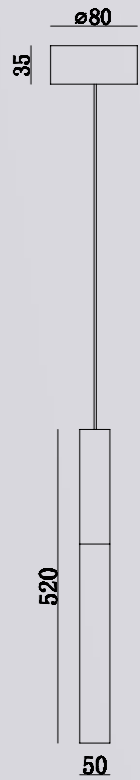

L I G

H T I

N G

Can be dimmed by "non-contact control" (both ends) (2200-3000K)

Can be dimmed by "non-contact control" (both ends) (2200-3000K)

The "contact control" can be used for up-down lighting and dimming, color temperature 3000K.

The "contact control" can be used for up-down lighting and dimming, color temperature 3000K.

Light can be switched on and dimmed by "contact control", color temperature 3000K.

Switching light and dimming can be performed through "non-contact control", color temperature 3000K.

503  
45  
75

Color temperature 1800k-3000k

Color temperature 2200k-3000k

Color temperature 2200k-3000k

Color temperature 2200k-3000k

Color temperature 2200k-3000k

Portable rechargeable desk lamp, dimming by contact control (3000K)