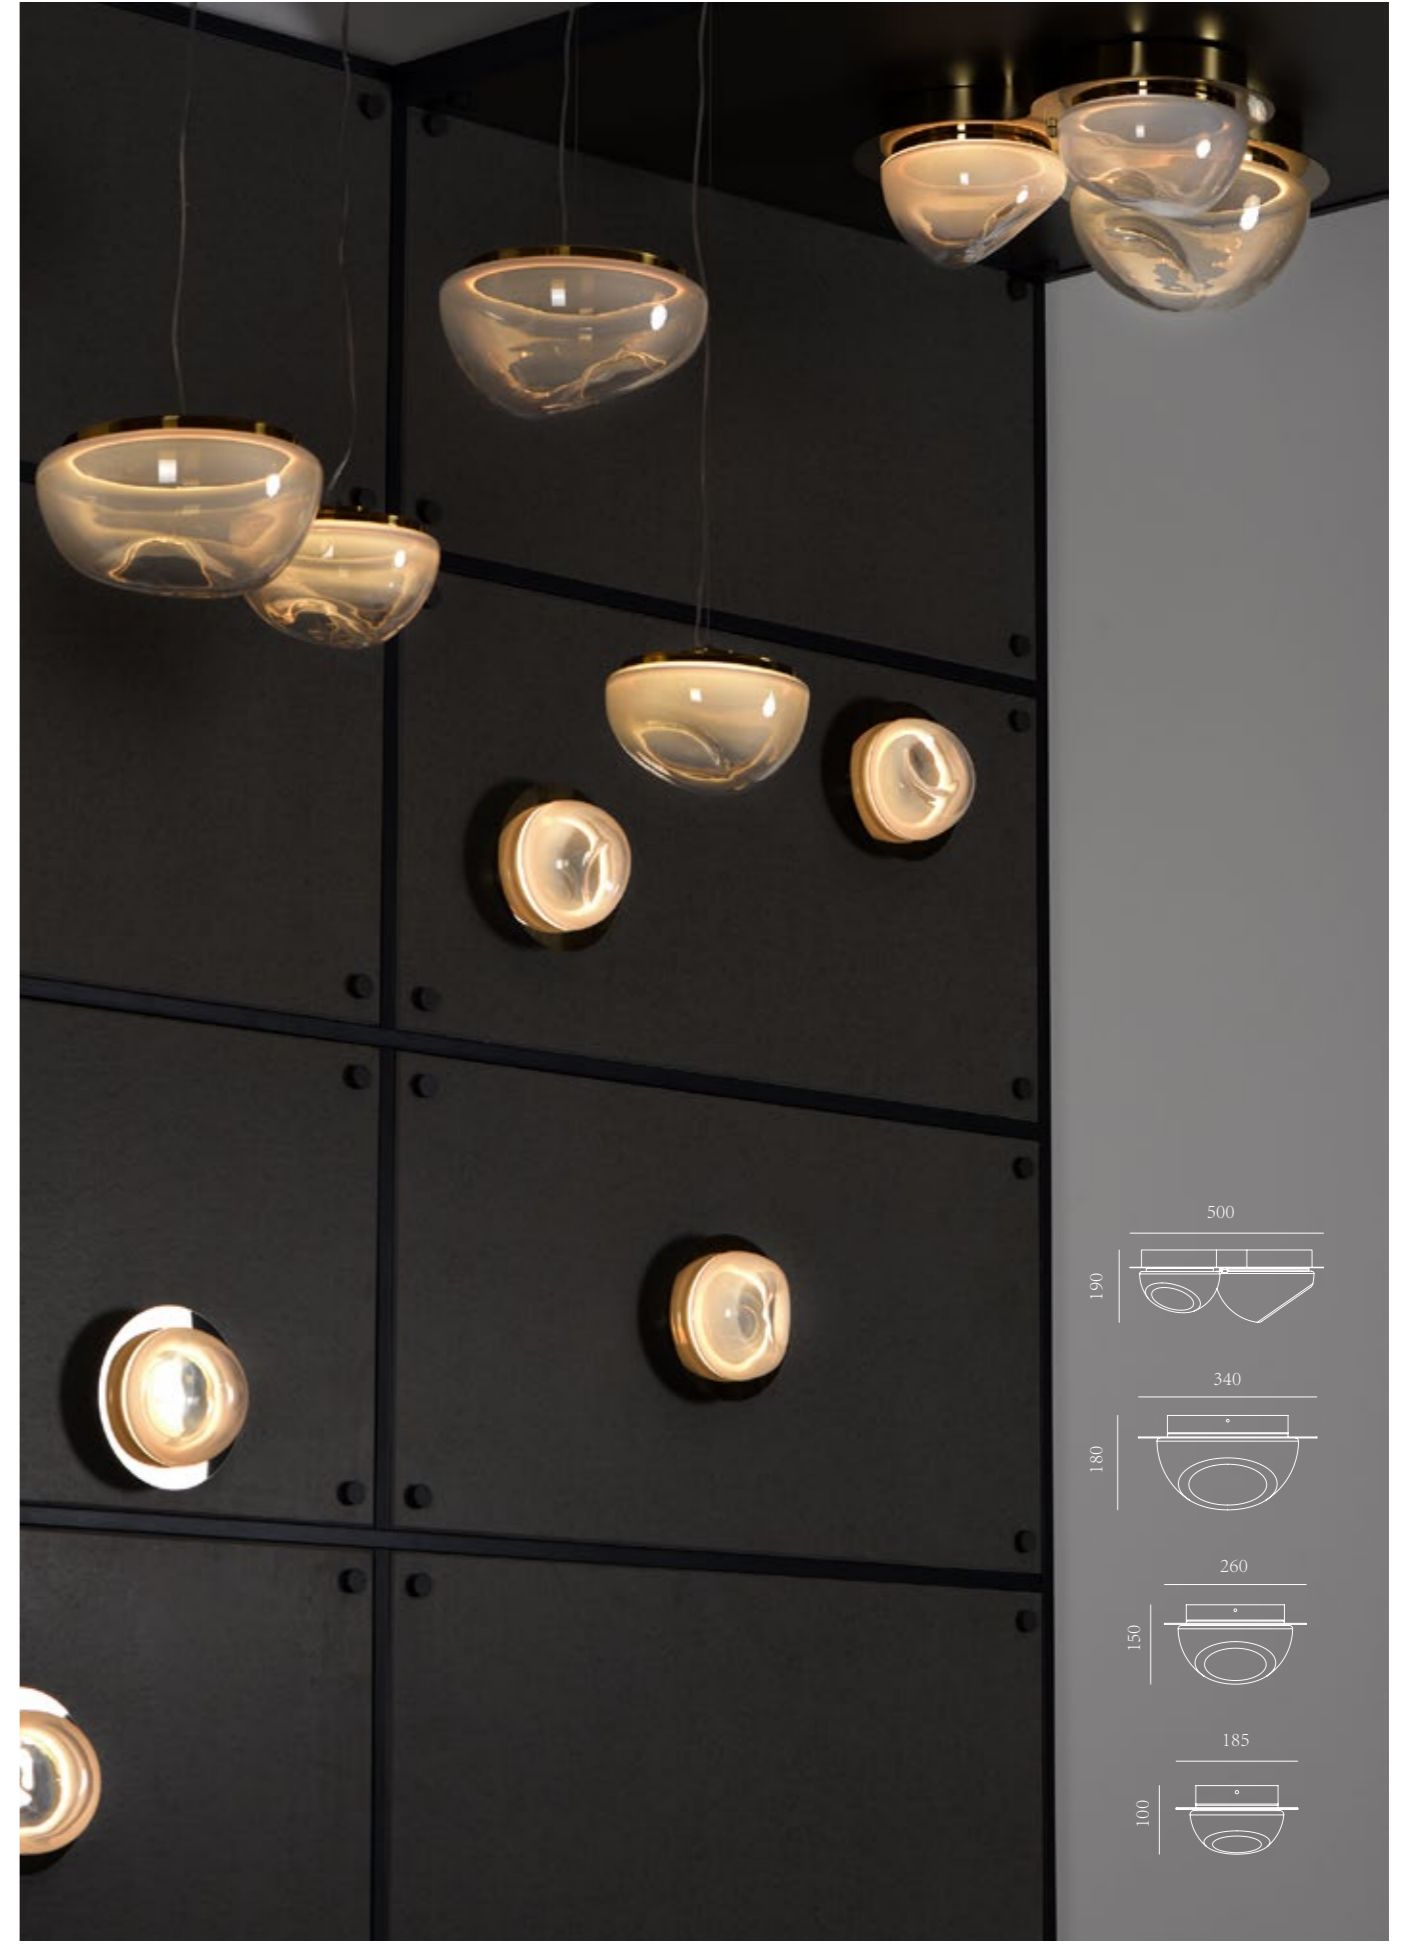

L I G

H T I

N G

Can be dimmed by "non-contact control" (both ends) (2200-3000K)

Can be dimmed by "non-contact control" (both ends) (2200-3000K)

The "contact control" can be used for up-down lighting and dimming, color temperature 3000K.

Knob stepless Dimming (2200-3500K)

L'ARTE *AL* LUCE®