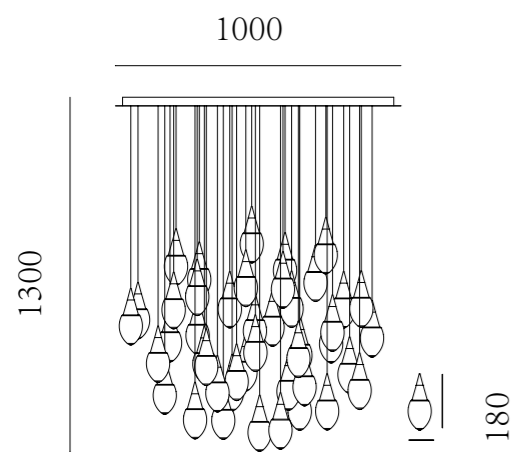

503  
45  
75

Color temperature 1800k-3000k

Color temperature 2200k-3000k

Color temperature 2200k-3000k

Color temperature 2200k-3000k

Color temperature 2200k-3000k

Portable rechargeable desk lamp, dimming by contact control (3000K)