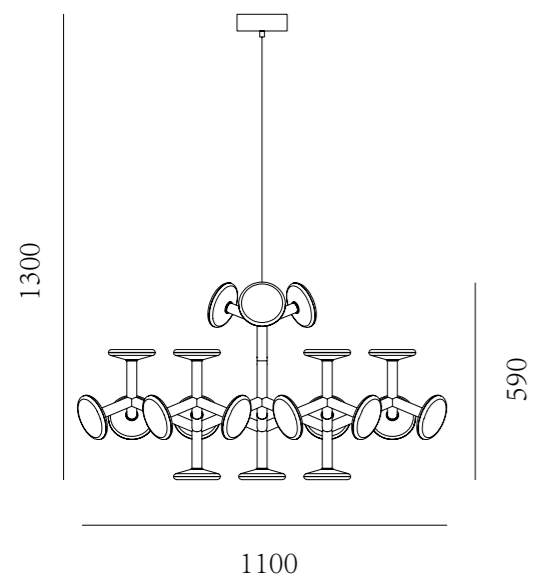

L I G

H T I

N G

Can be dimmed by "non-contact control" (both ends) (2200-3000K)

Can be dimmed by "non-contact control" (both ends) (2200-3000K)

The "contact control" can be used for up-down lighting and dimming, color temperature 3000K.

The "contact control" can be used for up-down lighting and dimming, color temperature 3000K.

Light can be switched on and dimmed by "contact control", color temperature 3000K.

Switching light and dimming can be performed through "non-contact control", color temperature 3000K.

Knob stepless Dimming (2200-3500K)

L'ARTE *AL* LUCE®