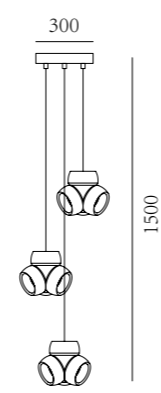

503  
45  
75

Color temperature 1800k-3000k

Color temperature 2200k-3000k

Color temperature 2200k-3000k

Color temperature 2200k-3000k

Color temperature 2200k-3000k

Portable rechargeable desk lamp, dimming by contact control (3000K)