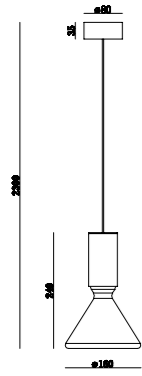

503  
45  
75

Color temperature 1800k-3000k

Color temperature 2200k-3000k

Color temperature 2200k-3000k

Color temperature 2200k-3000k

Color temperature 2200k-3000k

Portable rechargeable desk lamp, dimming by contact control (3000K)