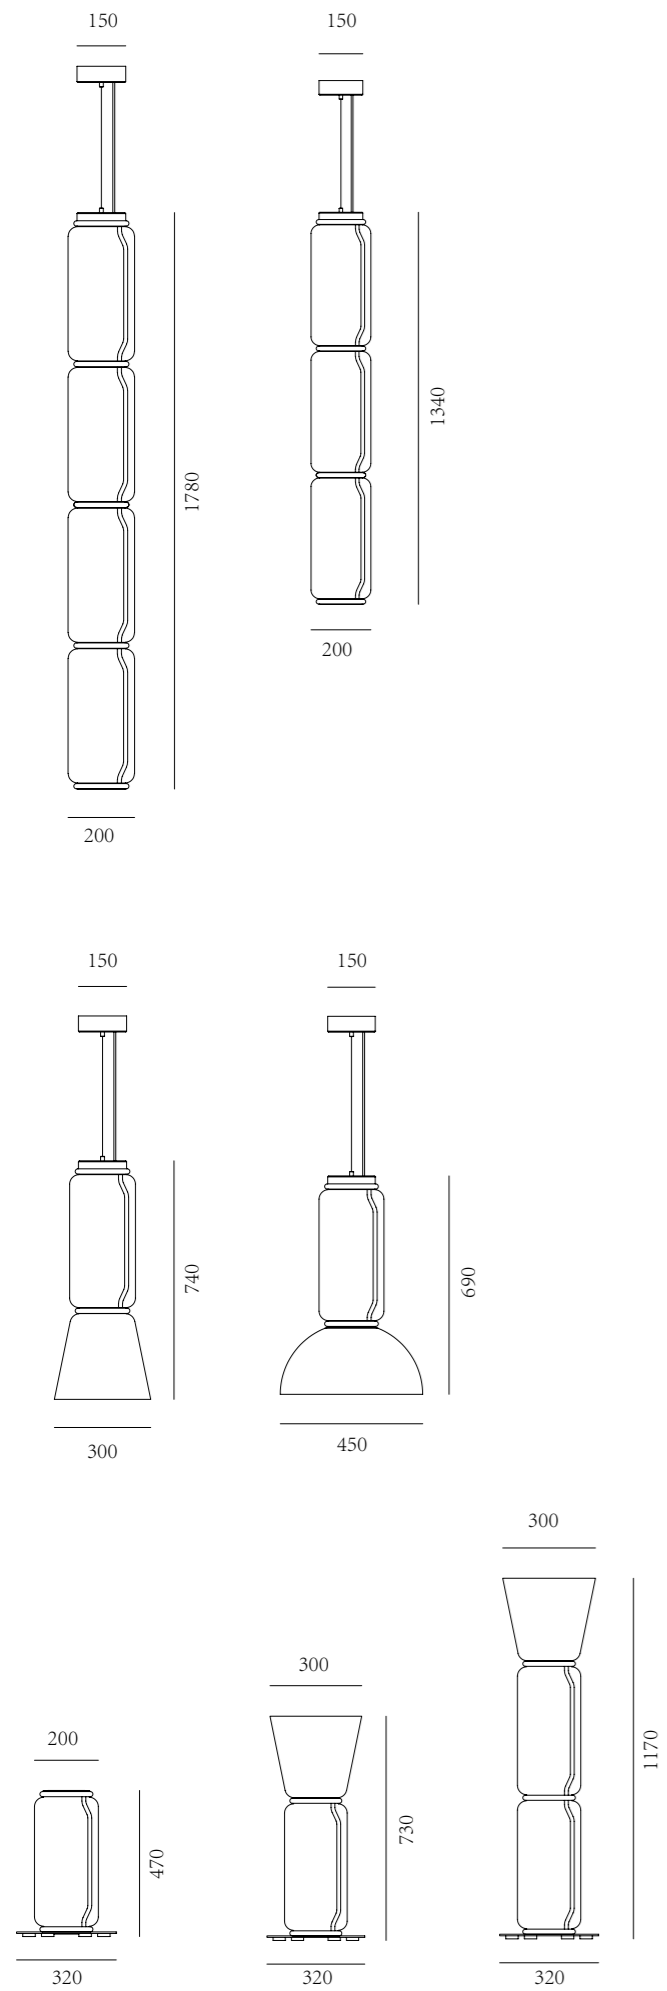

L I G

H T I

N G

Can be dimmed by "non-contact control" (both ends) (2200-3000K)

Can be dimmed by "non-contact control" (both ends) (2200-3000K)

The "contact control" can be used for up-down lighting and dimming, color temperature 3000K.