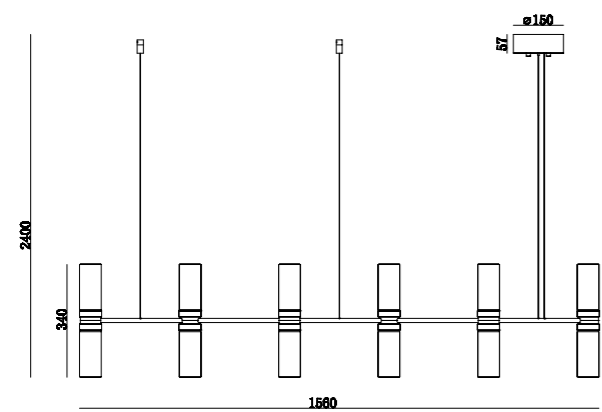

503  
45  
75

Color temperature 1800k-3000k

Color temperature 2200k-3000k

Color temperature 2200k-3000k

Color temperature 2200k-3000k

Color temperature 2200k-3000k

Portable rechargeable desk lamp, dimming by contact control (3000K)