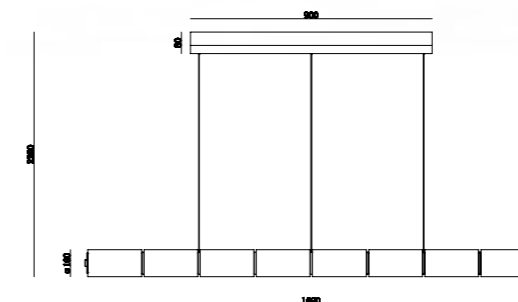

The "contact control" can be used for up-down lighting and dimming, color temperature 3000K.