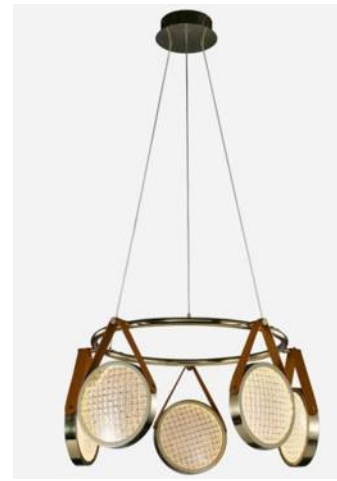

Model : MD8030/2 W290xH1800mm

Model : MD8030/9 D650\*H1600

BURBERRY

Model : MD8039-40L D1800\*H3000mm

Model : MD8039-12L D1000\*H700mm

Model : MD8039-5L D650\*H1500mm

Model : MD8039-7L D800\*H1500mm

Model : MD8039-4L L1150\*W150\*H1600mm