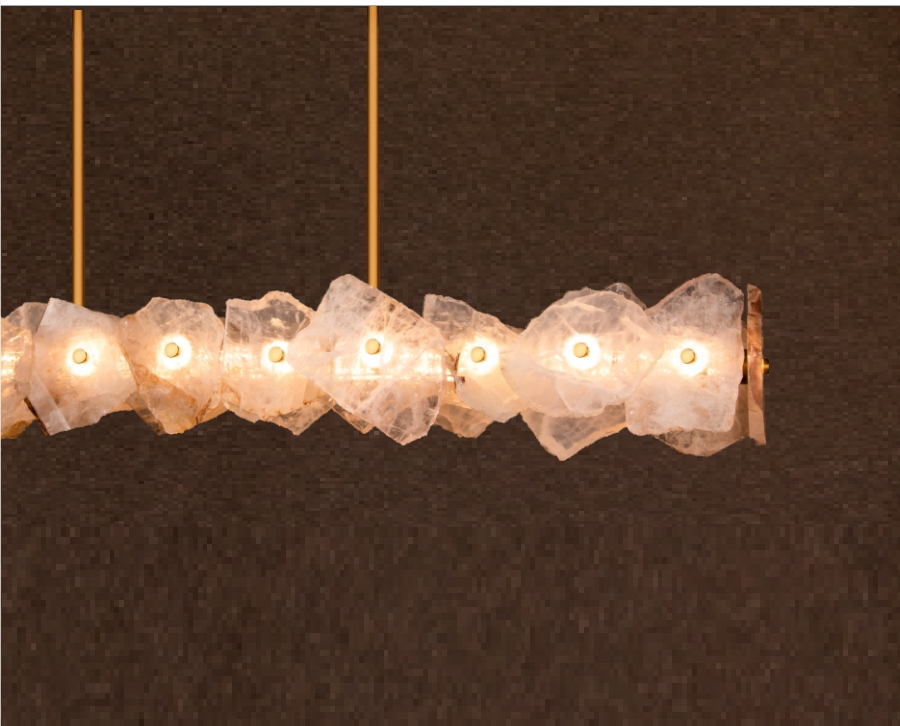

SHE IS MORE THAN A LIGHT

STAINLESS STEEL
Natural Crystal

PURE HAND-MADE

She Is More Than A Light

Natural Crystal

Brass

natural crystal
stainless steel

She Is More Than A Light