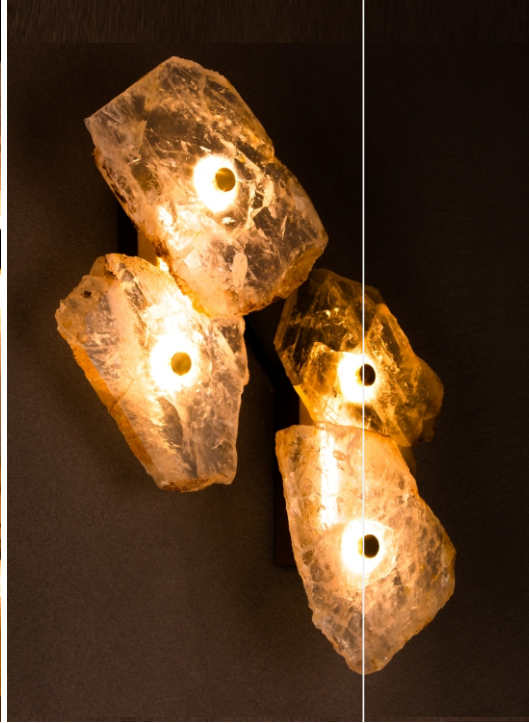

SHE IS MORE THAN A LIGHT

STAINLESS STEEL
Natural Crystal

PURE HAND-MADE

She Is More Than A Light

Natural Crystal

Brass

natural crystal
stainless steel

She Is More Than A Light