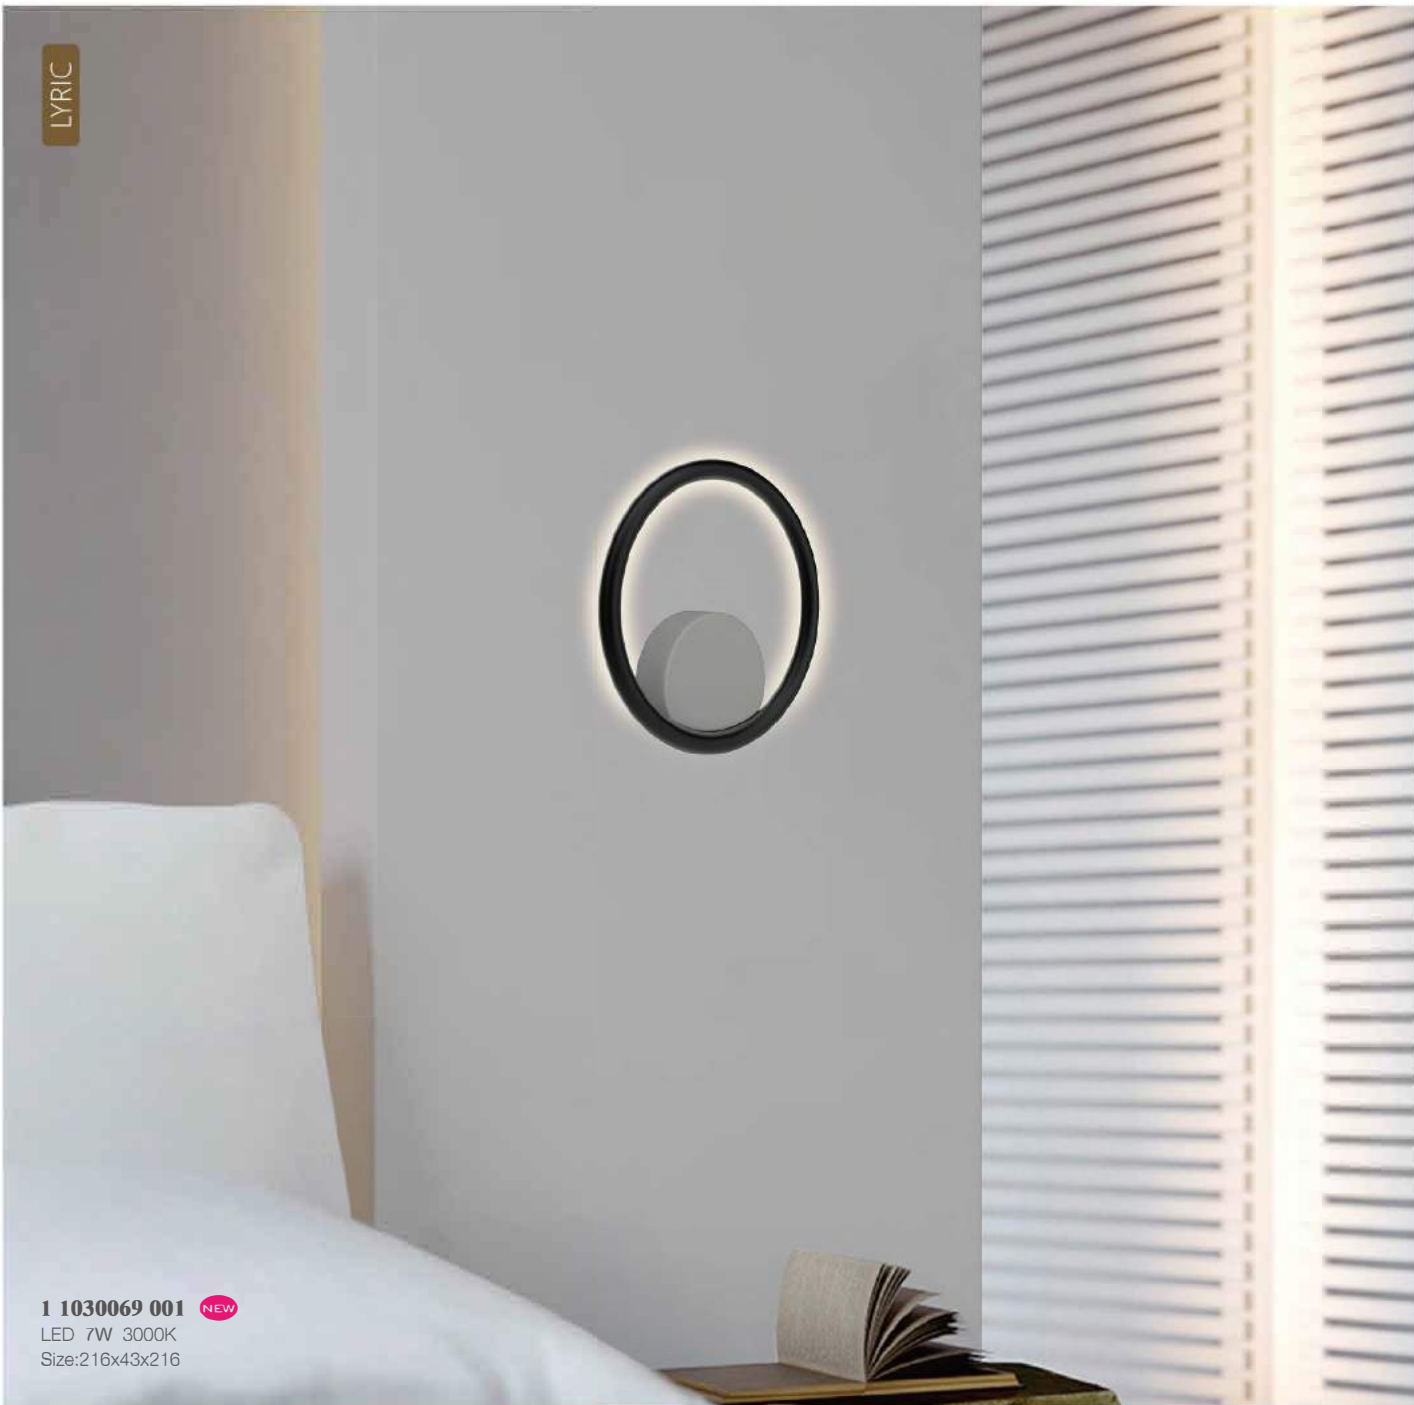

Finishes:
Painting+
Anodizing

Features:
LED, 3000K

Material:
Steel+
Aluminum

Lamp shade:
Acrylic

Finishes:
Painting+
Anodizing

Features:
LED, 3000K

1 1030055 005 NEW
LED 2.2W 2700K
Size:105x105x153.5

1 1030055 006 NEW
LED 2.2W 2700K
Size:105x105x153.5

1 1030055 107 NEW
LED 2.2W 2700K
Size:105x105x153.5

1 1030055 008 NEW
LED 2.2W 2700K
Size:105x105x153.5

1 1030054 005 NEW
LED 2.2W 2700K
Size:Ø105x153.5

1 1030054 006 NEW
LED 2.2W 2700K
Size:Ø105x153.5

1 1030054 107 NEW
LED 2.2W 2700K
Size:Ø105x153.5

1 1030054 008 NEW
LED 2.2W 2700K
Size:Ø105x153.5

Material: Aluminum
Lamp shade: PMMA
Finishes: Painting
Features: Lamp head could be rotated.

Material: Aluminum
Lamp shade: PMMA
Finishes: Painting
Features: Lamp head could be rotated.

LYRIC

1 1030069 001 **NEW**
LED 7W 3000K
Size:216x43x216

Material: Aluminum+ Steel
Lamp shade: Acrylic
Finishes: Painting
Features: LED, 3000K

Material: Aluminum+ Steel
Lamp shade: Acrylic
Finishes: Painting
Features: LED, 3000K