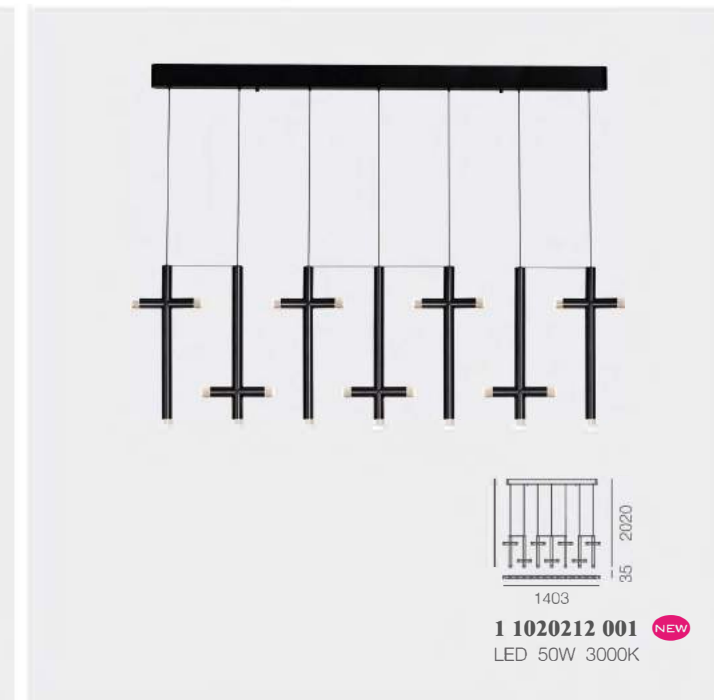

Material:
Steel+
Aluminum

Lamp shade:
Acrylic

Finishes:
Painting+
Anodizing

Features:
Remote Control,
Stepless Dimming Function

Material:
Steel+
Aluminum

Lamp shade:
Acrylic

Finishes:
Painting+
Anodizing

Features:
Remote Control,
Stepless Dimming Function