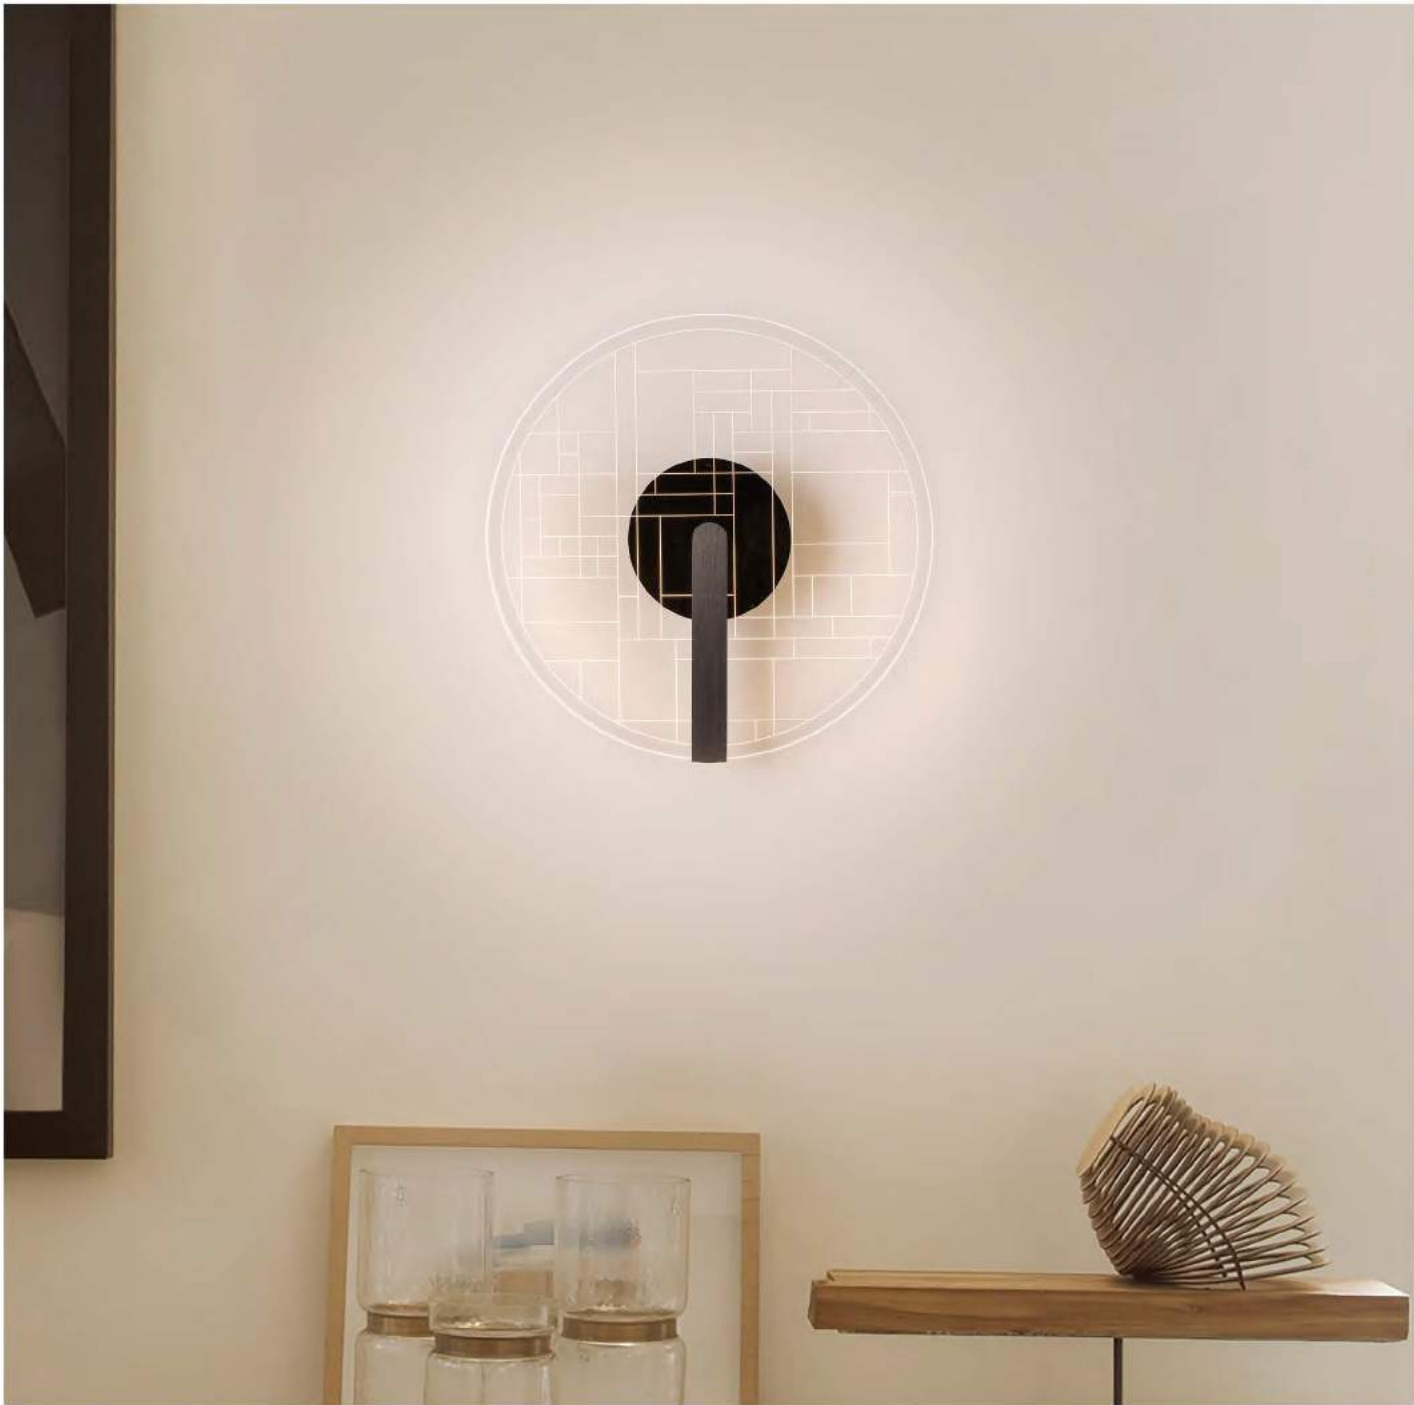

1 1020232 001 NEW
 LED 31W 3000K
 Size: 1294x166x1200

Material: Aluminum
Lamp shade: Acrylic
Finishes: Painting
Features:

Material: Manchurian ash
Lamp shade: Glass
Finishes: Painting
Features: LED, 3000K

Material: Manchurian ash
Lamp shade: Glass
Finishes: Painting
Features: LED, 3000K

Material: Aluminum+Acrylic
Lamp shade: PMMA
Finishes: Anodizing
Features: Remote Control, Stepless Dimming Function

Material: Aluminum+Acrylic
Lamp shade: PMMA
Finishes: Anodizing
Features: Remote Control, Stepless Dimming Function