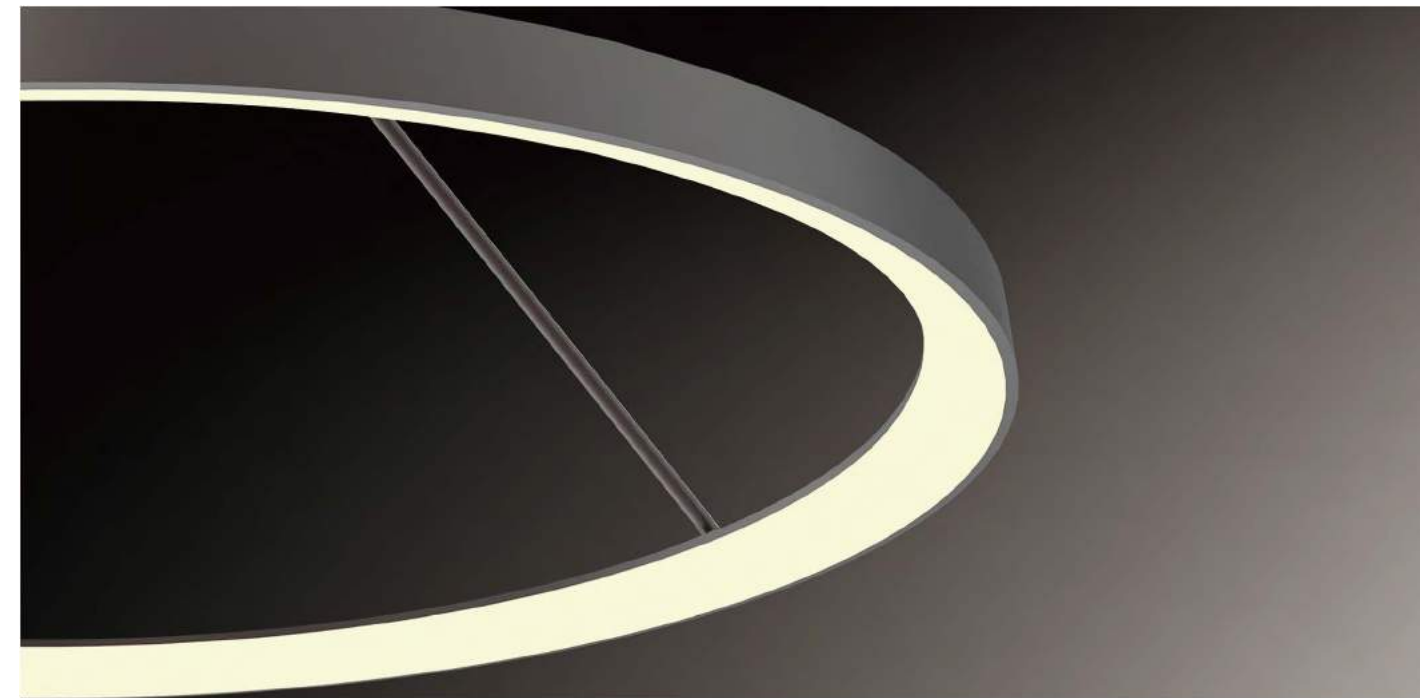

ROL

1 1020228 001 NEW
LED 25W 3000K
Size: Ø600x1500