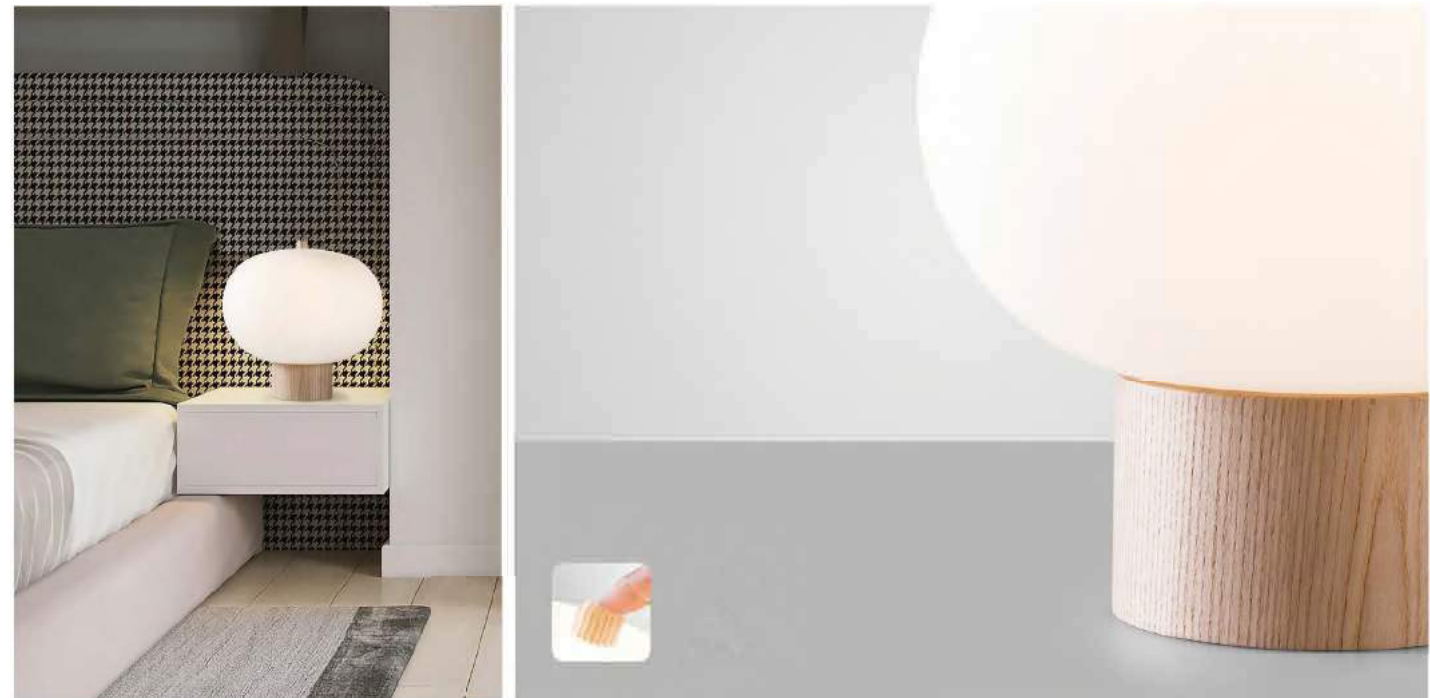

1 1040048 003 NEW
LED 8,5W 2700K
Size:Ø240x254

1 1040048 004 NEW
LED 8,5W 2700K
Size:Ø240x254

1 1040047 003 NEW
LED 14W 2700K
Size:Ø320x310

1 1040047 004 NEW
LED 14W 2700K
Size:Ø320x310

Material: Manchurian ash
Lamp shade: Glass
Finishes: Painting
Features: Touch dimmer(Push button)