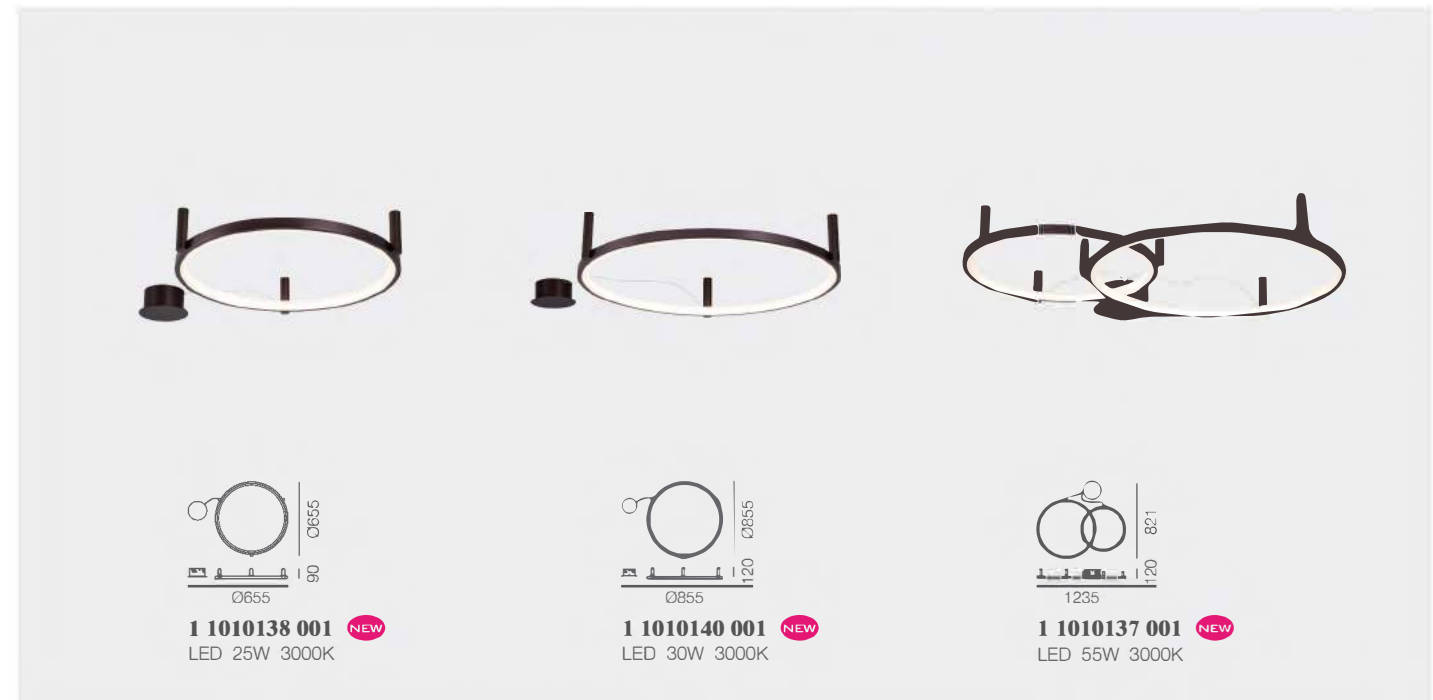

Material: Aluminum+Acrylic
Lamp shade: PMMA
Finishes: Anodizing
Features: Remote Control, Stepless Dimming Function