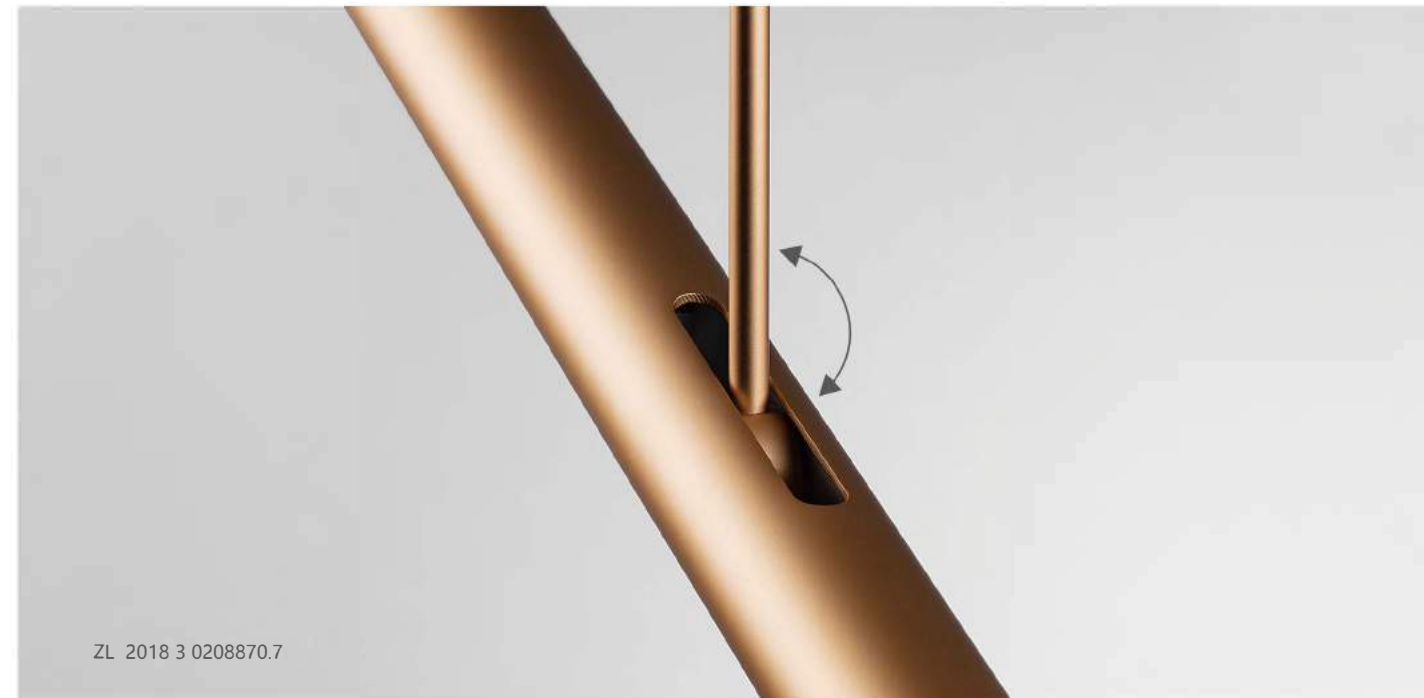

ZL 2018 3 0208870.7