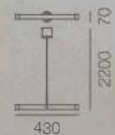

1 1020208 001 NEW
LED 5W 3000K
ZL 2018 3 0208870.7

Material: Aluminum+Acrylic	Lamp shade: PMMA	Finishes: Anodizing	Features: LED, 3000K