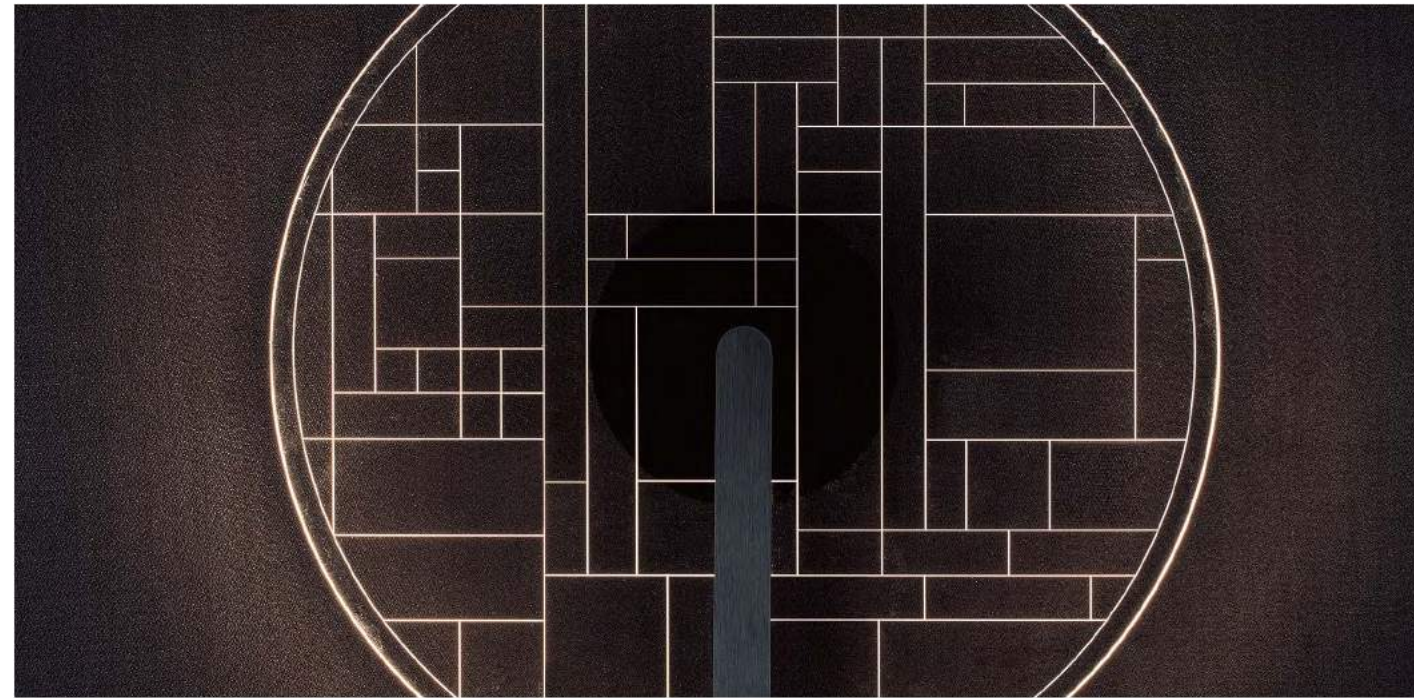

Material: Aluminum+Acrylic
Lamp shade: PMMA
Finishes: Anodizing
Features: LED, 3000K