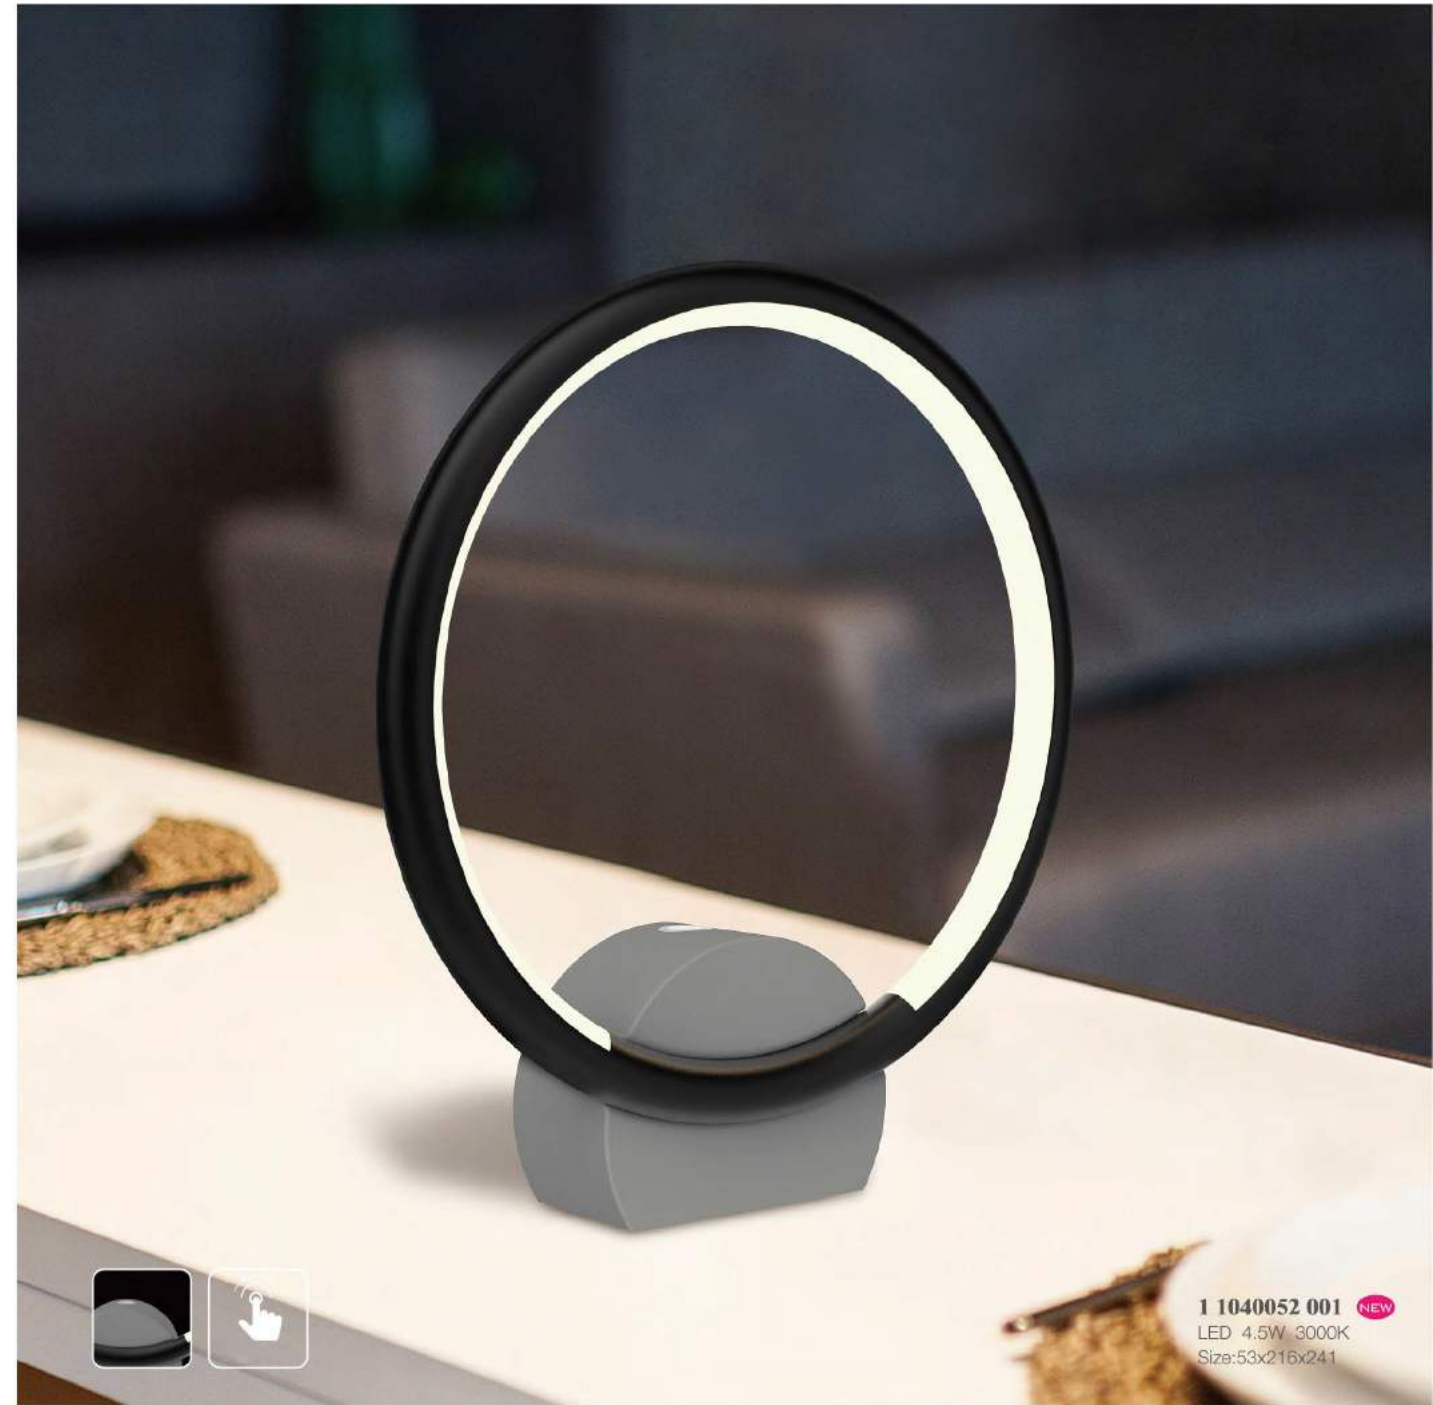

1 1040047 004 NEW
 LED 14W 2700K
 Size:Ø320x310

Material: Manchurian ash
Lamp shade: Glass
Finishes: Painting
Features: Touch dimmer(Push button)

LYRIC

1 1040051 001 NEW
LED 7.2W 3000K
Size:53x120x565

Material: Aluminum+ Steel
Lamp shade: Acrylic
Finishes: Painting
Features: Touch dimmer(Push button)

1 1040052 001 NEW
LED 4.5W 3000K
Size:53x216x241

Material: Aluminum+ Steel
Lamp shade: Acrylic
Finishes: Painting
Features: Touch dimmer(Push button)

Material: Aluminum+ Steel
Lamp shade: PMMA
Finishes: Painting
Features: LED, 3000K