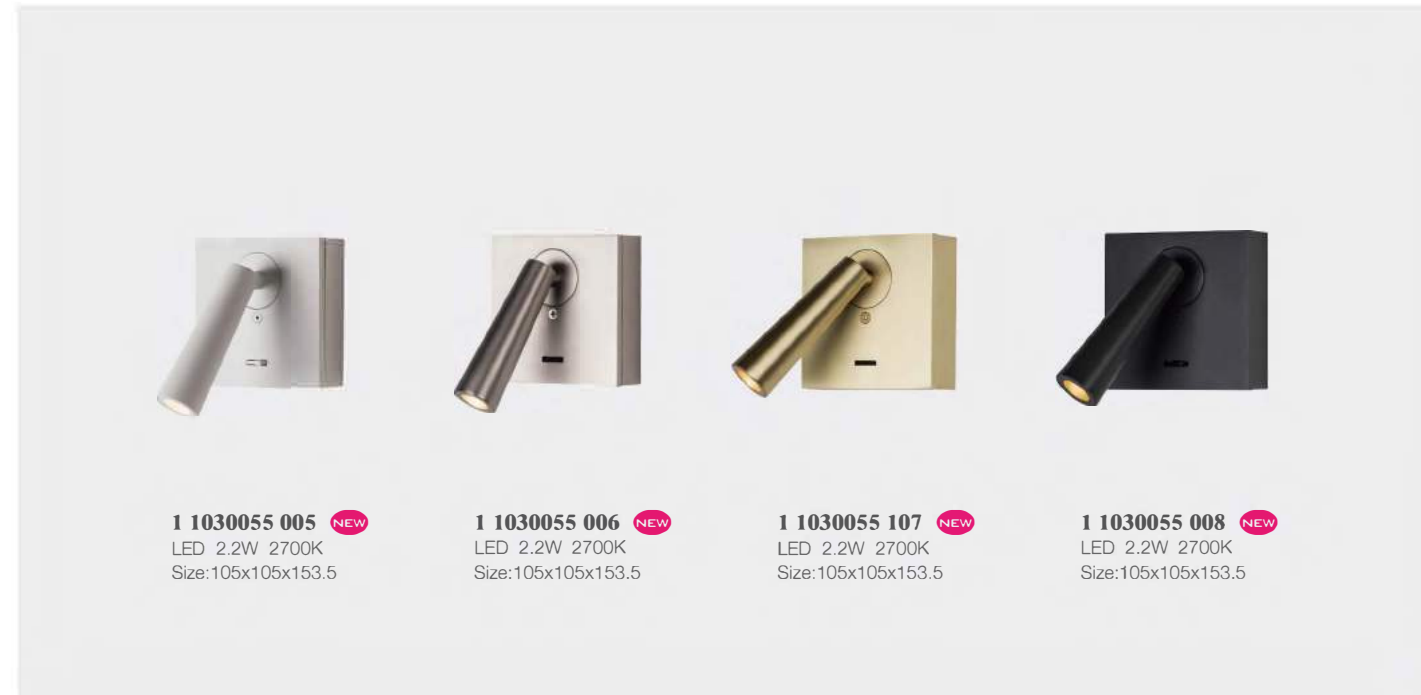

Finishes:
Painting+
Anodizing

Features:
LED, 3000K

Material:
Steel+
Aluminum

Lamp shade:
Acrylic

Finishes:
Painting+
Anodizing

Features:
LED, 3000K

1 1030055 005 NEW
LED 2.2W 2700K
Size:105x105x153.5

1 1030055 006 NEW
LED 2.2W 2700K
Size:105x105x153.5