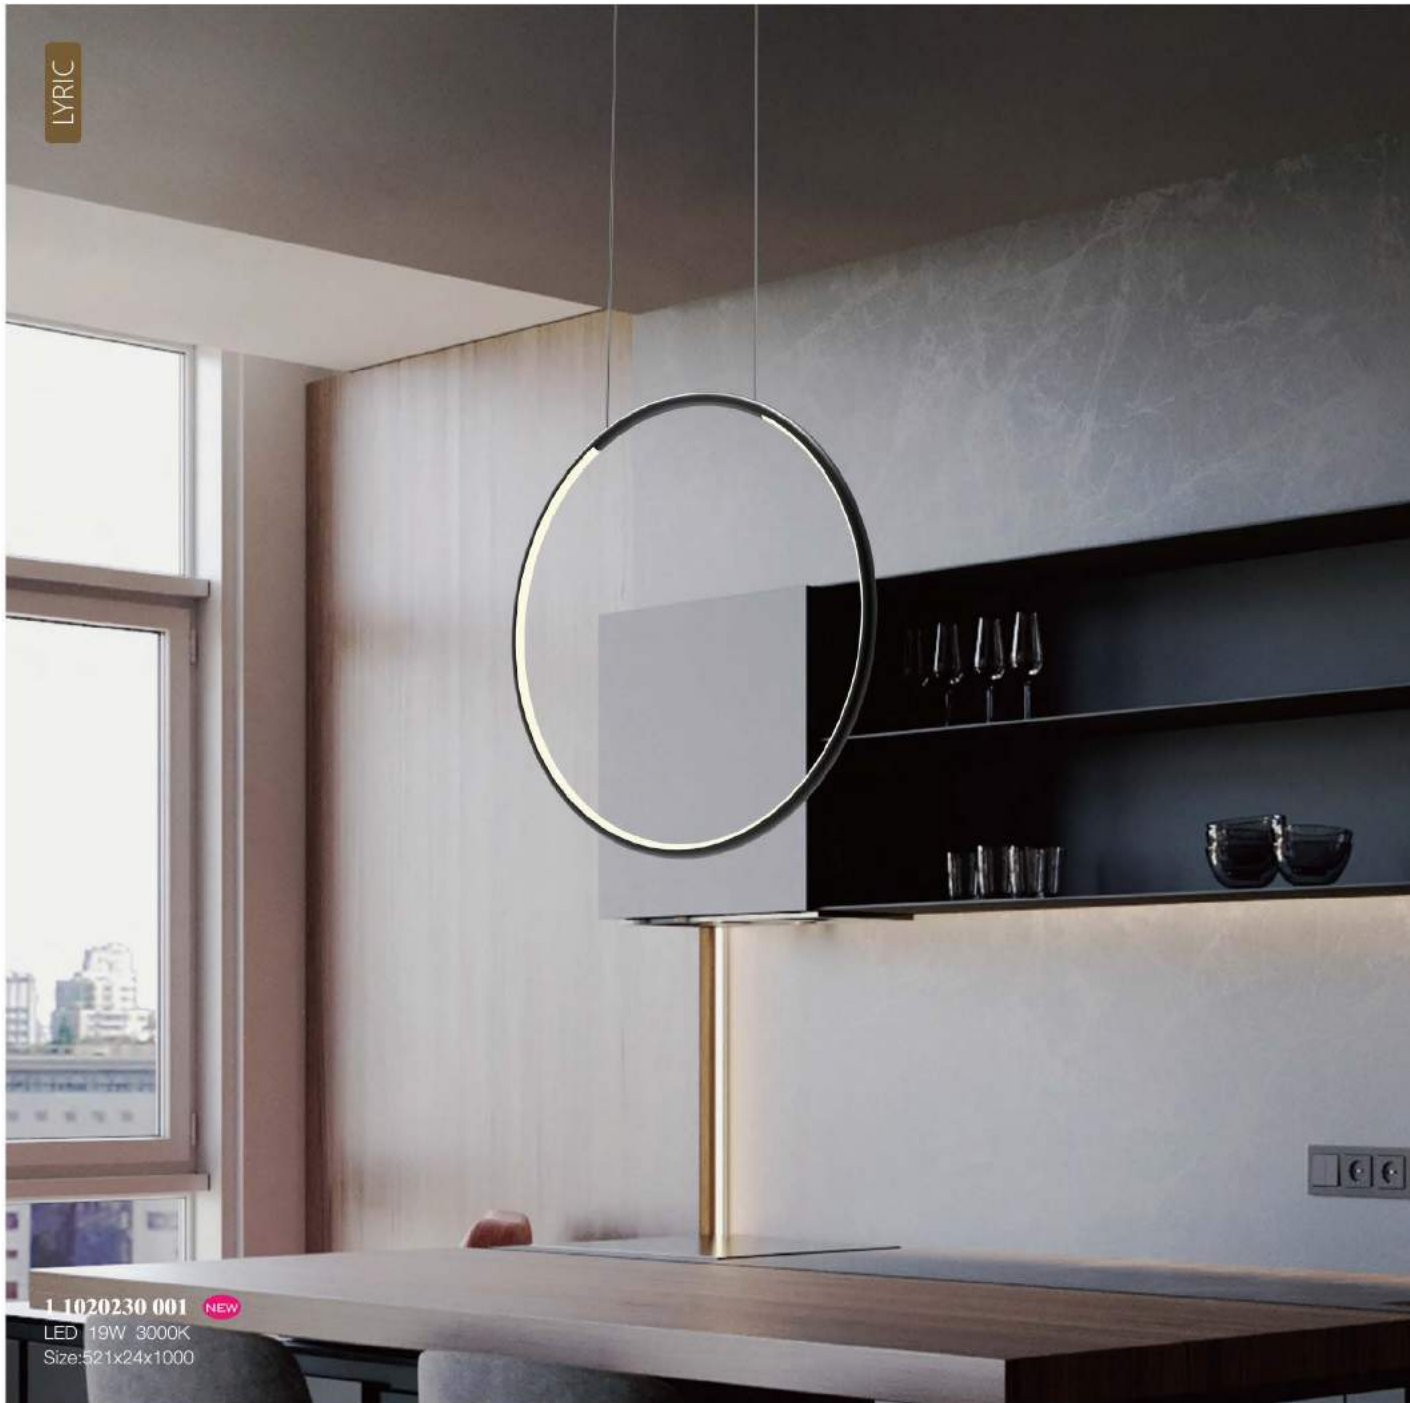

ROL

1 1020228 001 NEW
LED 25W 3000K
Size: Ø600x1500

1 1020227 001 NEW
LED 38W 3000K
Size: Ø800x1500

Material: Aluminum+ Steel
Lamp shade: Acrylic
Finishes: Painting
Features: LED, 3000K

Material: Aluminum+ Steel
Lamp shade: Acrylic
Finishes: Painting
Features: LED, 3000K