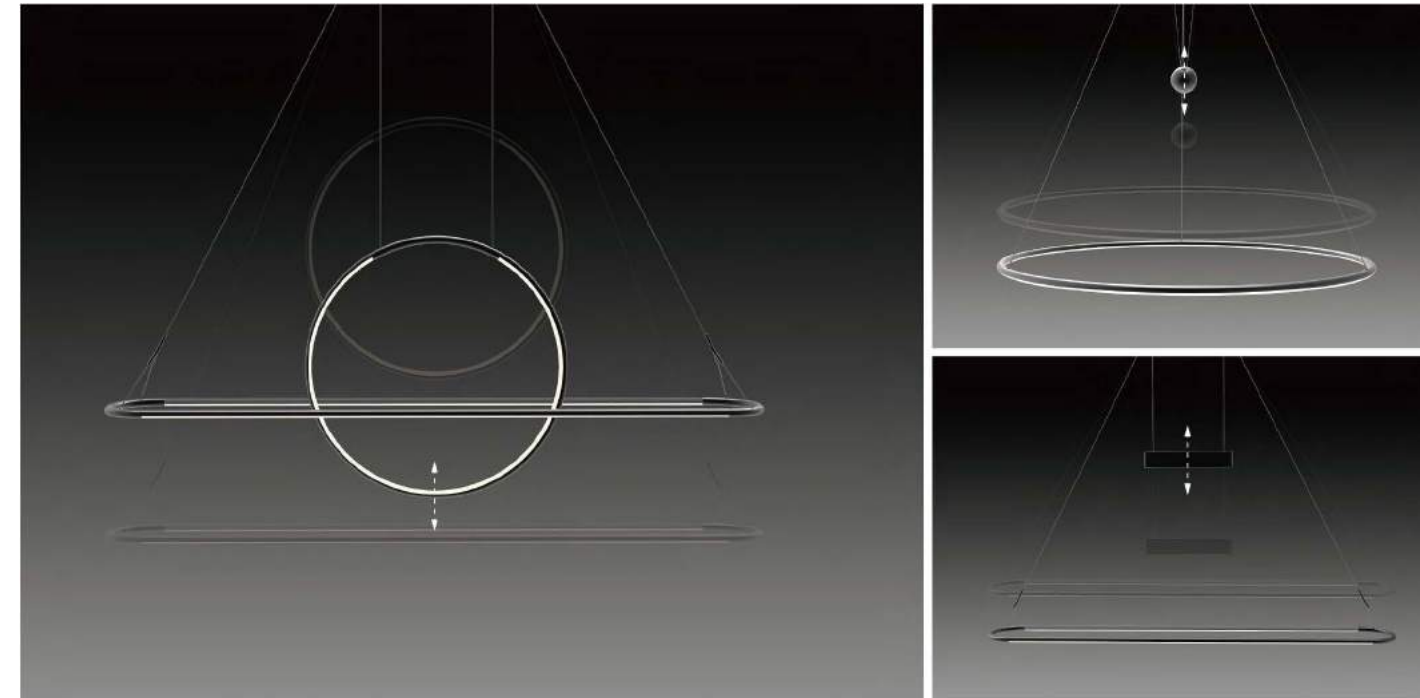

1 1020229 001 NEW
LED 25W 3000K
Size: Ø600x1500

1 1020231 001 NEW
LED 45W 3000K
Size: 1294x166x1200

1 1020232 001 NEW
LED 31W 3000K
Size: 1294x166x1200

Material: Aluminum
Lamp shade: Acrylic
Finishes: Painting
Features: