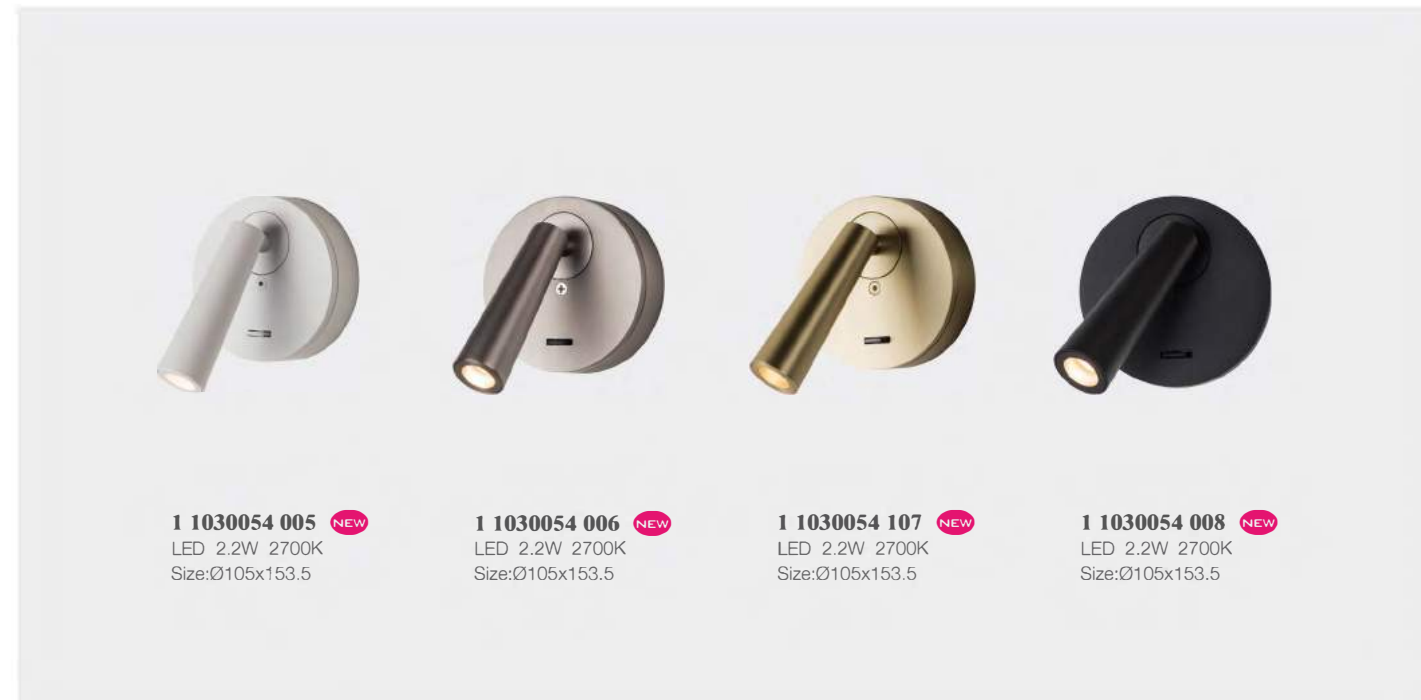

1 1030054 005 NEW
LED 2.2W 2700K
Size:Ø105x153.5

1 1030054 006 NEW
LED 2.2W 2700K
Size:Ø105x153.5

1 1030054 107 NEW
LED 2.2W 2700K
Size:Ø105x153.5

1 1030054 008 NEW
LED 2.2W 2700K
Size:Ø105x153.5

Material: Aluminum
Lamp shade: PMMA
Finishes: Painting
Features: Lamp head could be rotated.

Material: Aluminum
Lamp shade: PMMA
Finishes: Painting
Features: Lamp head could be rotated.