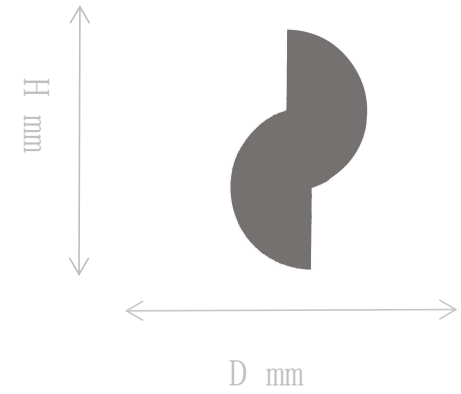

FB1923-1

Wall Lamp

Material of lamp body: stainless steel

Material of shade: glass

Bulb: LED*1 PCS