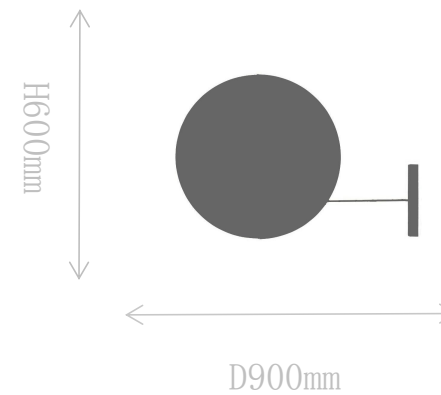

FB2145-1BL

Wall Lamp

Material of lamp body: marble+iron
Material of shade:iron+marble
Bulb: LED*1 PCS