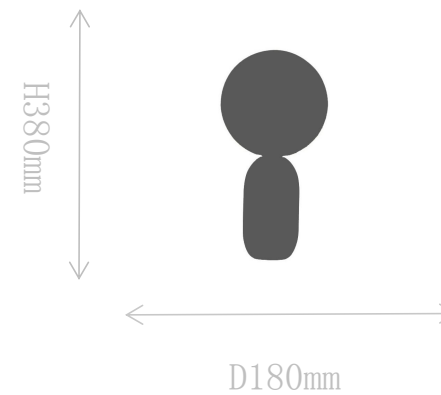

FT1826-1S

Table Lamp

Material of lamp body: marble
Material of shade: glass
Bulb: G9*1 PCS