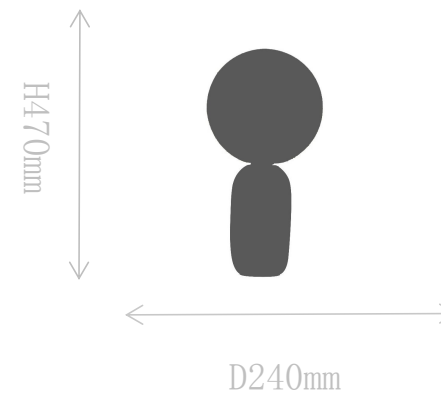

FT1826-1L

Table Lamp

Material of lamp body: marble
Material of shade: glass
Bulb: G9*1 PCS