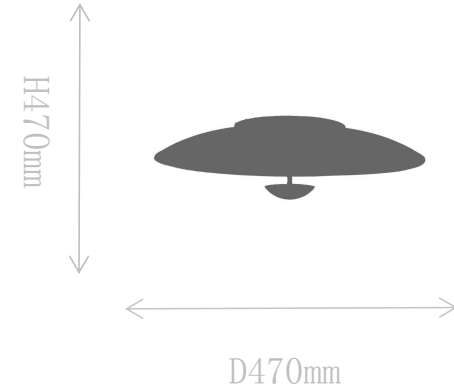

FB2159-1S

Wall/Ceiling Lamp

Material of lamp body: aluminum

Material of shade: aluminum

Bulb: LED*1 PCS