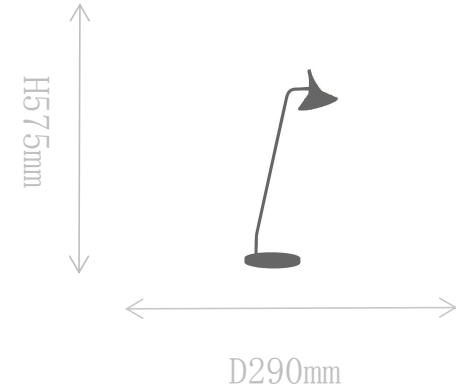

FT2105-1

Table Lamp

Material of lamp body: brass

Material of shade: brass

Bulb: COB*1 PCS