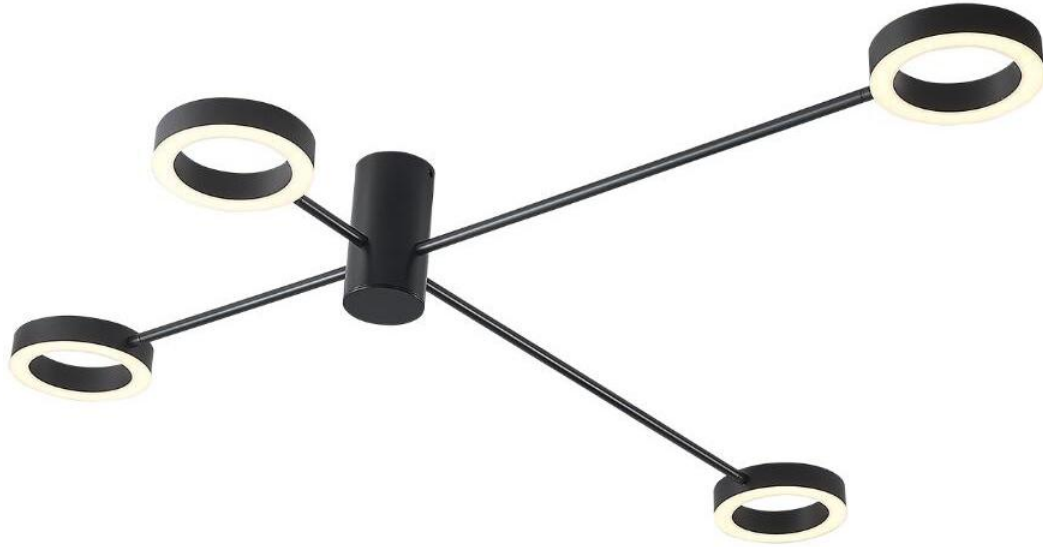

## FL2120-1A

Floor Lamp

Material of lamp body: aluminum+iron

Material of shade: aluminum

Bulb: LED\*1 PCS

## FL2120-1B

Floor Lamp

Material of lamp body: aluminum+iron

Material of shade: aluminum

Bulb: LED\*1 PCS