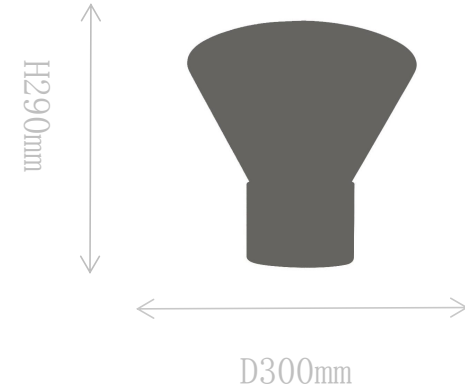

FT2066-1S

Table Lamp

Material of lamp body: marble
Material of shade: glass
Bulb: E27*1 PCS