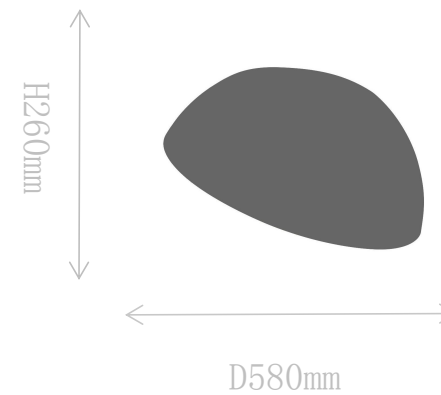

FX2176-1L

Ceiling Lamp

Material of lamp body: iron
Material of shade: iron+acrylic
Bulb: LED*1 PCS