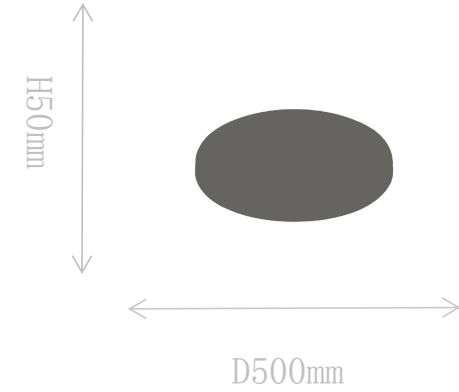

FX1869-1L

Ceiling Lamp