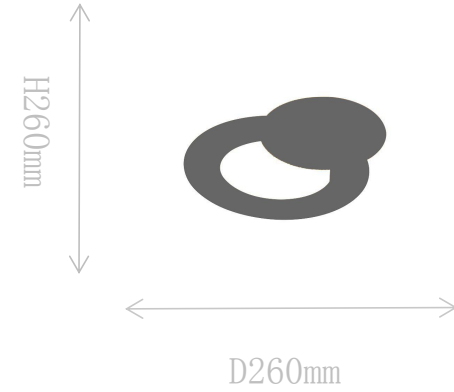

FB2189-1BM

Wall/Ceiling Lamp

Material of lamp body: aluminum
Material of shade: aluminum
Bulb: LED*1 PCS