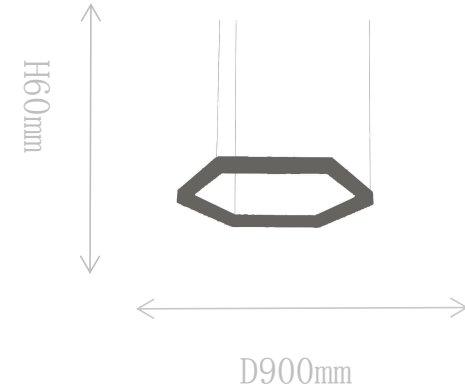

FD2016-900

Pendant Lamp