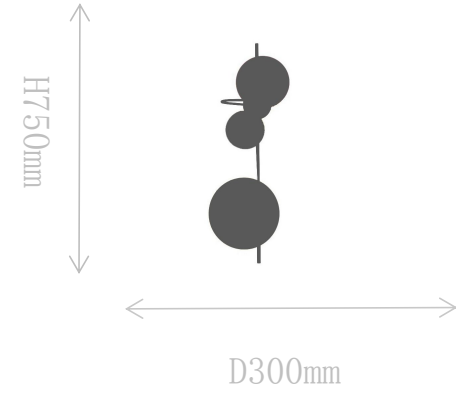

FB1855-1

Wall Lamp

Material of lamp body: iton+brass

Material of shade:aluminum

Bulb: LED*1 PCS