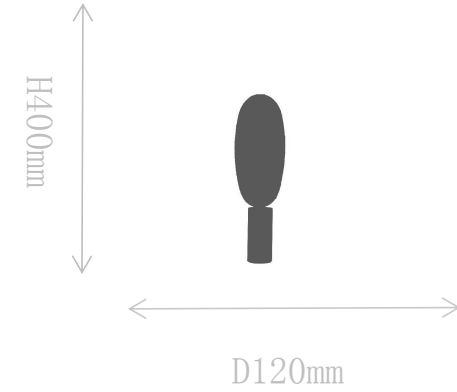

FT1842-1S

Table Lamp

Material of lamp body: aluminum

Material of shade: iron

Bulb: LED*1 PCS