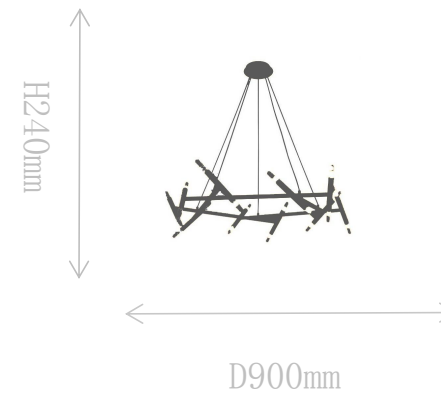

FD1833-20S

Pendant Lamp

Material of lamp body: brass
Material of shade: glass
Bulb: G4*20 PCS