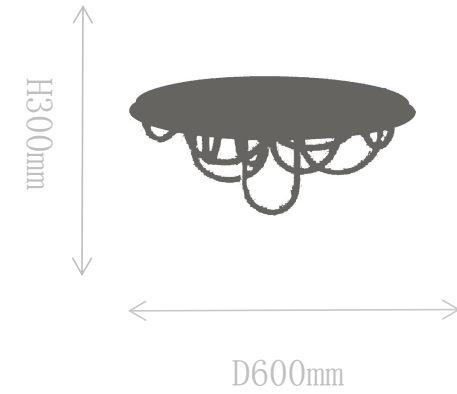

FX2056-600

Ceiling Lamp