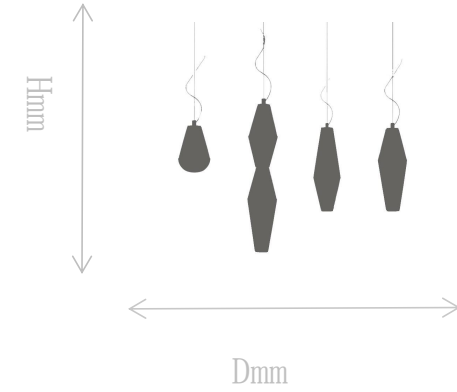

FD2038-4

Pendant Lamp

Material of lamp body: aluminum
Material of shade: alabaster+glass
Bulb: LED*4 PCS