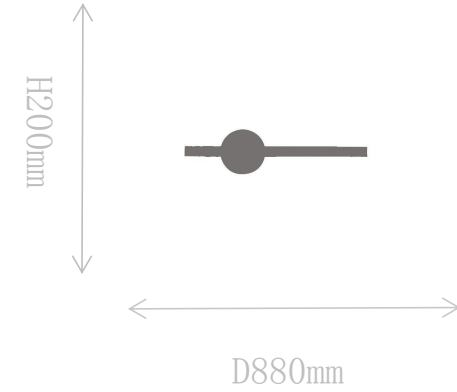

FB2040-1

Wall Lamp

Material of lamp body: brass+aluminum

Material of shade: acrylic

Bulb: LED*1 PCS