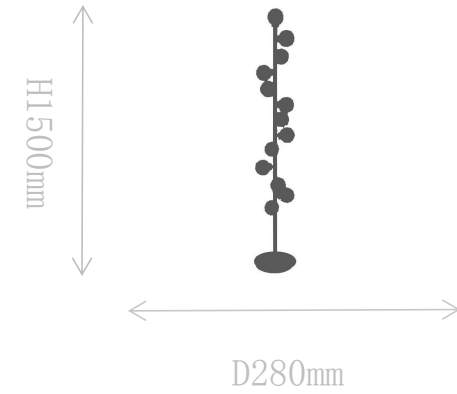

FL1621-13

Floor Lamp

Material of lamp body: iron

Material of shade: glass

Bulb: G4*13 PCS