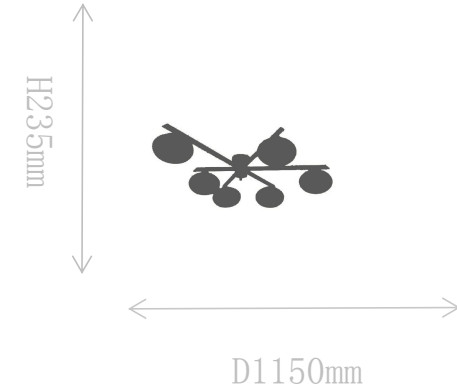

FX1861-6

Ceiling Lamp

Material of lamp body: stainless steel

Material of shade: glass

Bulb: G9*6 PCS