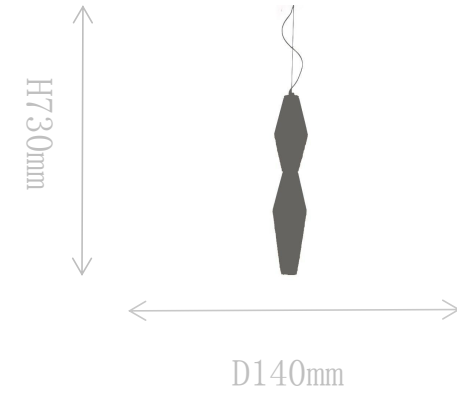

FD2038-1A

Pendant Lamp