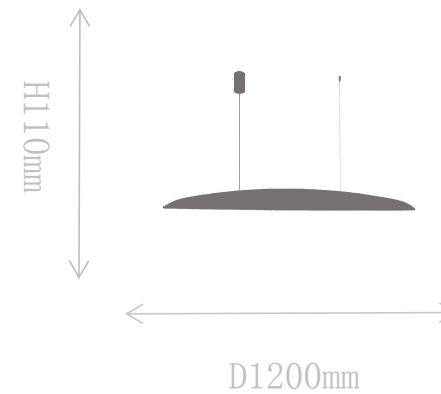

## Pendant Lamp

Material of lamp body: iron

Material of shade: glass

Bulb: COB\*7 PCS

FD1920-1S

Pendant Lamp

Material of lamp body: iron  
Material of shade: wood+PC  
Bulb: LED\*1 PCS

FD1920-1L