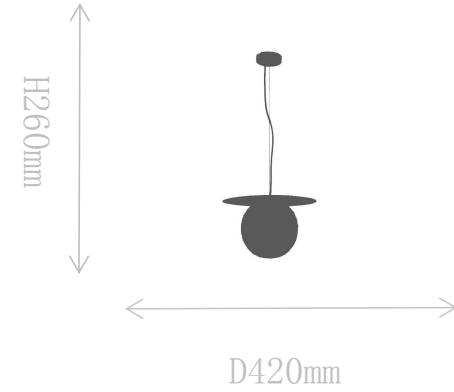

FD1875-1L

Pendant Lamp

Material of lamp body: stainless steel+alabaster

Material of shade: alabaster

Bulb: E27*1 PCS