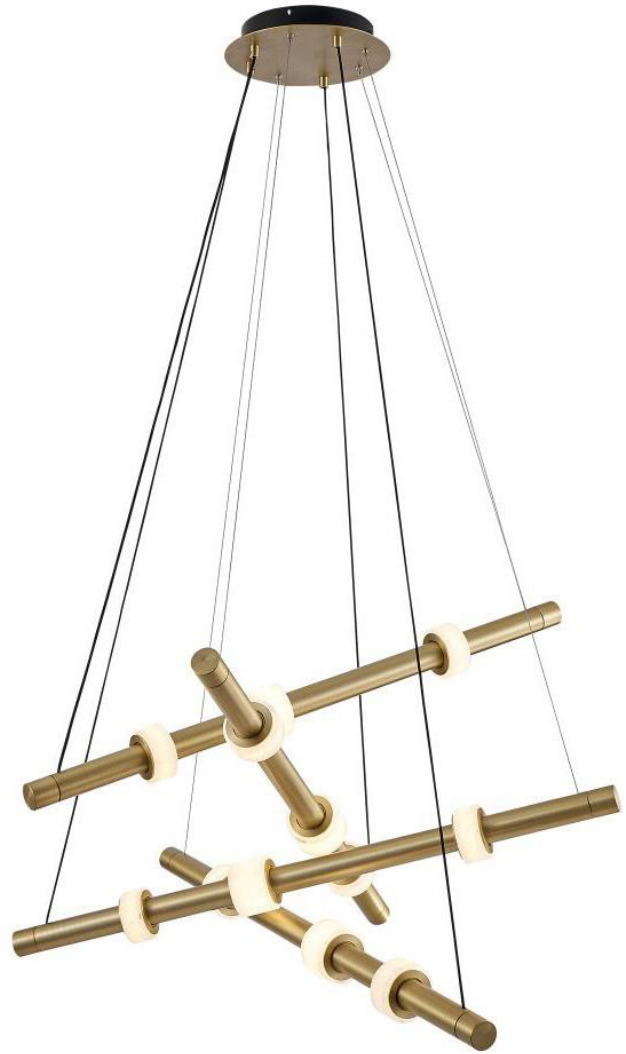

## FD2152-4

Pendant Lamp

Material of lamp body: aluminum

Material of shade: alabaster

Bulb: LED\*4 PCS

## FD2152-5S

Pendant Lamp

Material of lamp body: aluminum

Material of shade: alabaster

Bulb: LED\*5 PCS

# FD2152-5L

Pendant Lamp

Material of lamp body: aluminum  
Material of shade: alabaster  
Bulb: LED\*5 PCS