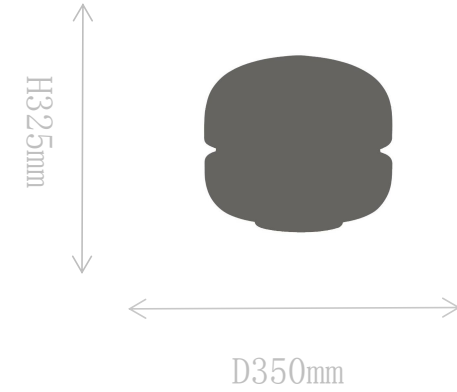

Material of shade: glass

Bulb: LED\*1 PCS

FT1925-1M

Table Lamp

Material of lamp body: alabaster  
Material of shade: glass  
Bulb: LED\*1 PCS

FT1925-1L

Table Lamp

Material of lamp body: alabaster