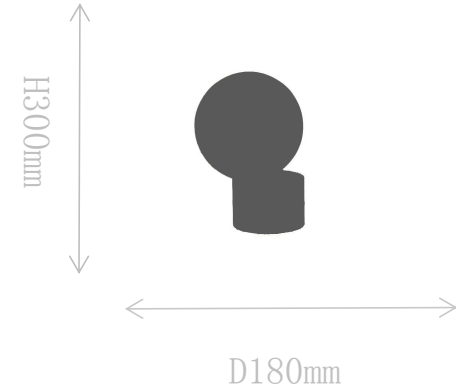

FT1627-1S

Table Lamp

Material of lamp body: iron
Material of shade: glass
Bulb: G9*1 PCS