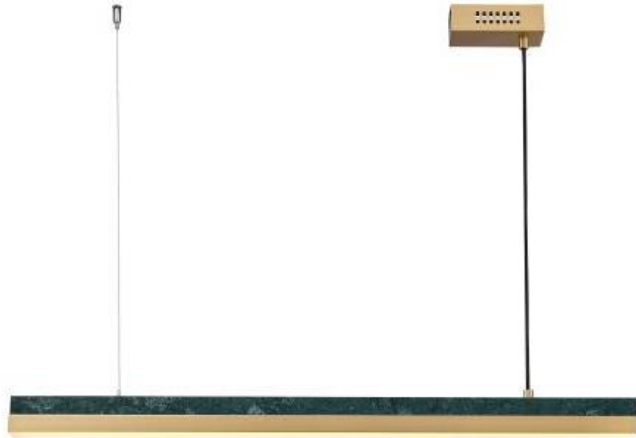

FD1927-1S

Pendant Lamp

Material of lamp body: brass+marble

Material of shade: acrylic

Bulb: LED*1 PCS