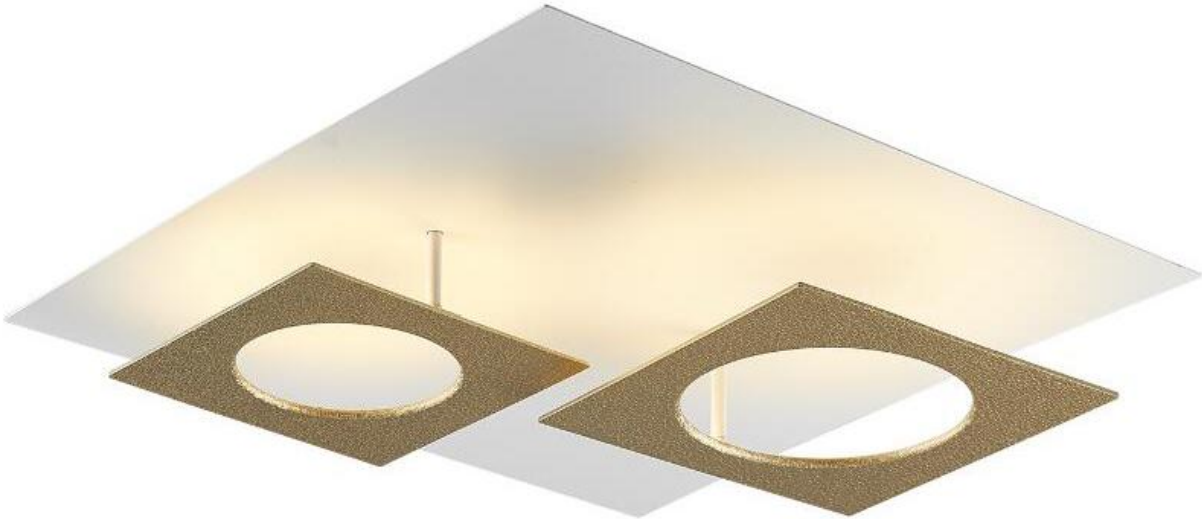

FX2189-2A

Ceiling Lamp

Material of lamp body: iron+aluminum
Material of shade: iron+aluminum
Bulb: LED*2 PCS