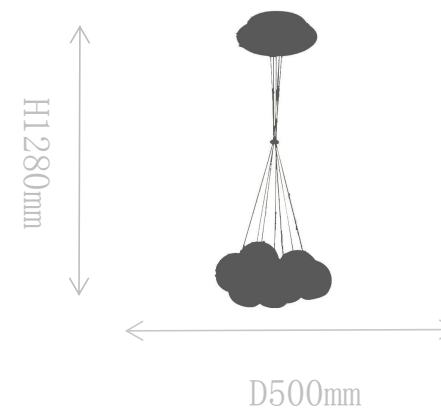

### Pendant Lamp

Material of lamp body: iron  
Material of shade: glass  
Bulb: G4\*7 PCS