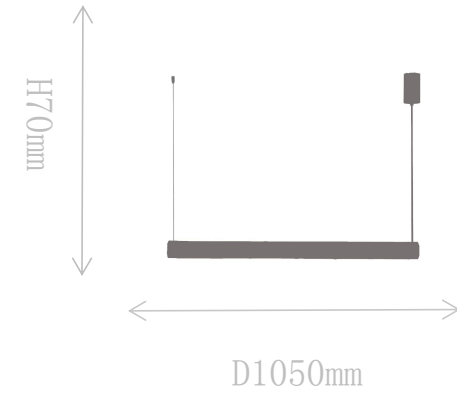

FD1928-1C

Pendant Lamp