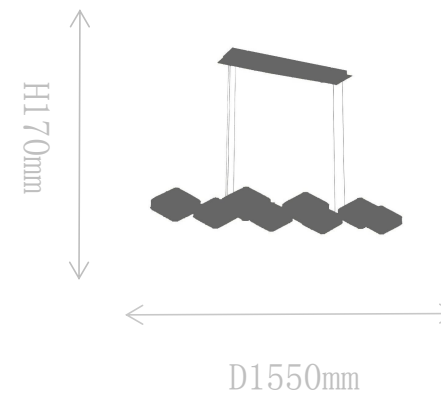

FD2136-8

Pendant Lamp

Material of lamp body: aluminum
Material of shade: glass
Bulb: LED*8 PCS