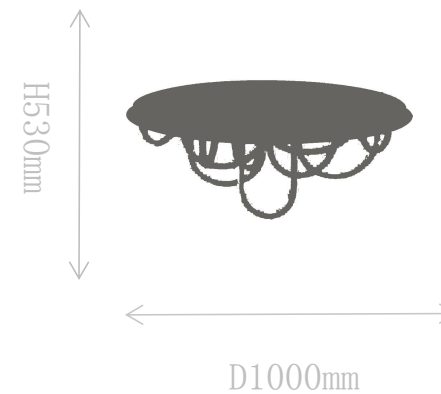

FX2056-1000

Ceiling Lamp