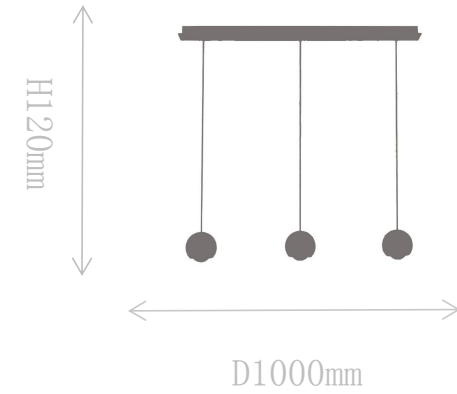

# FD1907-1A

Pendant Lamp

Material of lamp body: iron

Material of shade: glass

Bulb: COB\*1 PCS

FD1907-3A

Pendant Lamp

Material of lamp body: iron