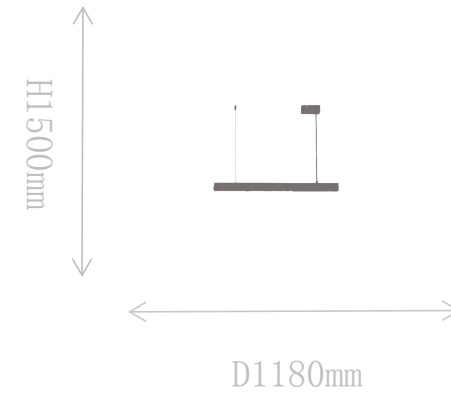

## Pendant Lamp

Material of lamp body: brass+marble

Material of shade: acrylic

Bulb: LED\*1 PCS

FD1927-1L

Pendant Lamp

Material of lamp body: brass+marble

Material of shade: acrylic