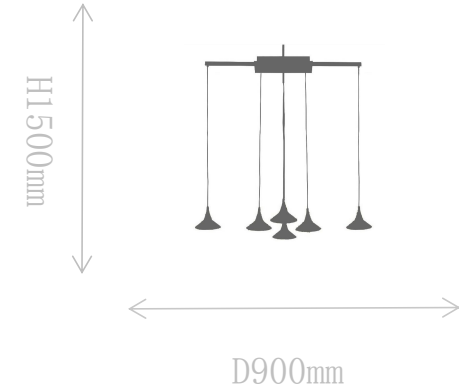

FD2105-6

Pendant Lamp

Material of lamp body: brass

Material of shade: brass

Bulb: COB*3 PCS