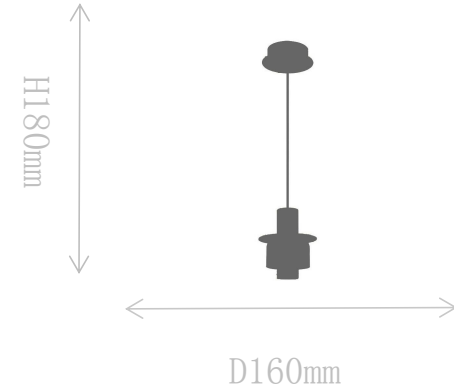

FD2132-1A

Pendant Lamp

Material of lamp body: aluminum

Material of shade: glass

Bulb: COB*1 PCS