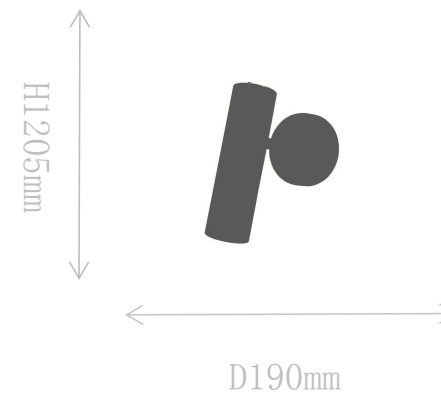

FB1650-1

Wall Lamp

Material of lamp body: iron
Material of shade: iron
Bulb: E27*1 PCS