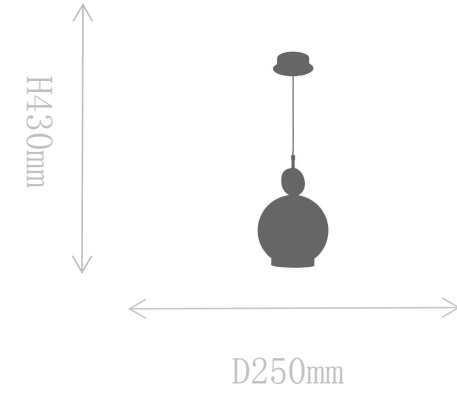

FD2135-1

Pendant Lamp

Material of lamp body: aluminum

Material of shade: glass

Bulb: LED*1 PCS