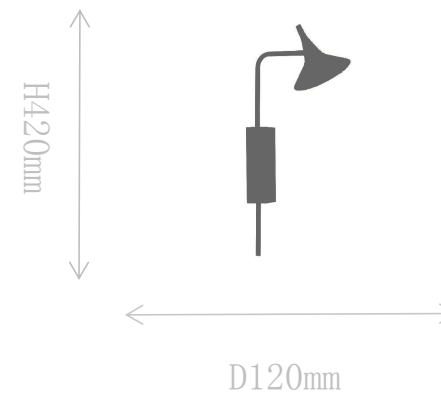

FB2105-1A

Wall Lamp

Material of lamp body: brass
Material of shade: brass
Bulb: COB*1 PCS