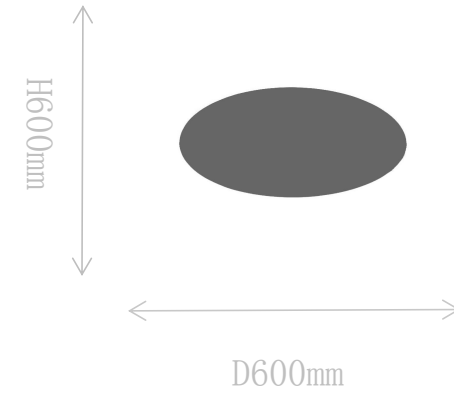

FX2189-1B

Wall/Ceiling Lamp

Material of lamp body: aluminum
Material of shade: aluminum
Bulb: LED*1 PCS