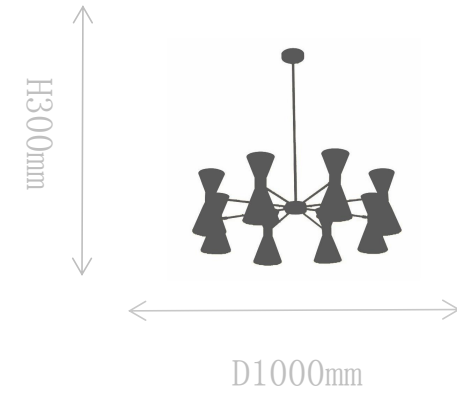

FD1613-8

Pendant Lamp

Material of lamp body: iron
Material of shade: iron
Bulb:G4*8/E14*8 PCS