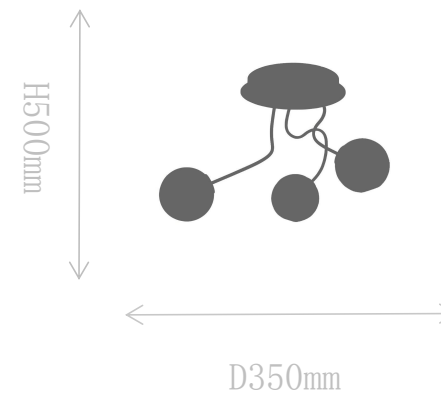

FX2102-3

Ceiling Lamp

Material of lamp body: iron
Material of shade: glass
Bulb: G9*3 PCS