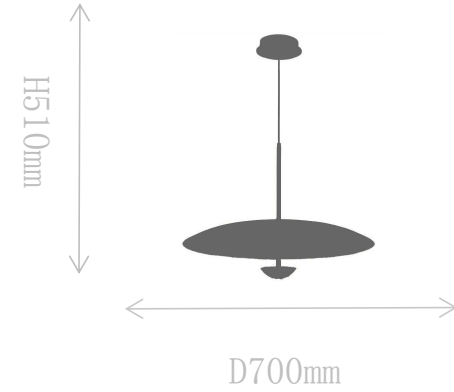

FD2159-1M

Pendant Lamp

Material of lamp body: aluminum
Material of shade: aluminum
Bulb: LED*1 PCS