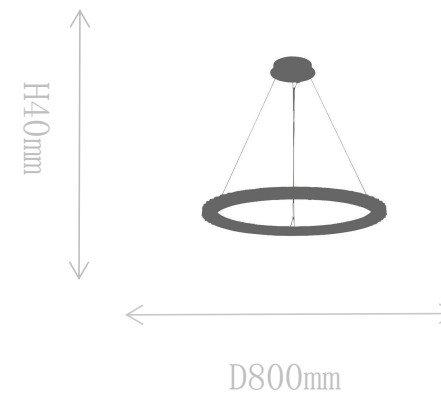

FD2198-800

Pendant Lamp

Material of lamp body: stainless steel
Material of shade: alabaster
Bulb: LED*1 PCS