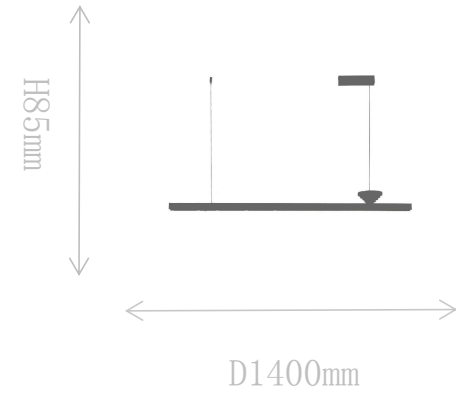

FD2192-1N

Pendant Lamp

Material of lamp body: stainless steel

Material of shade: acrylic

Bulb: LED*1 PCS