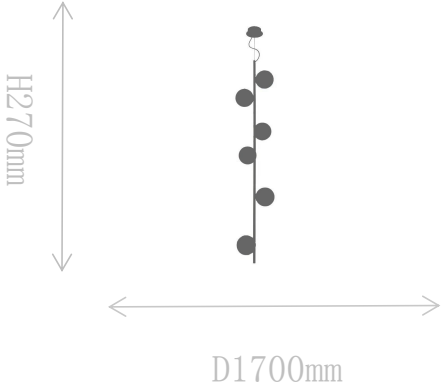

FD2102-6A

Pendant Lamp

Material of lamp body: iron
Material of shade: glass
Bulb: G9*6 PCS