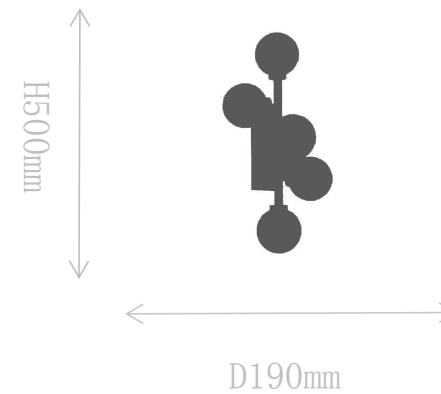

FB1621-5

Wall Lamp

Material of lamp body: iron
Material of shade: glass
Bulb: G4*5 PCS