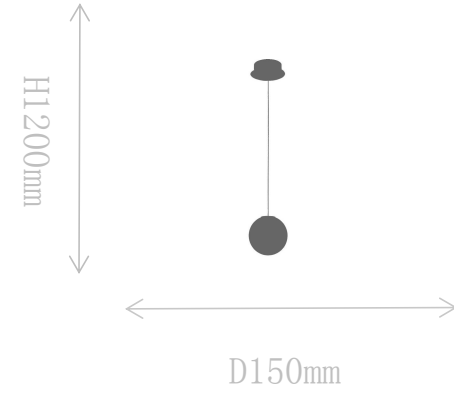

FD2102-1

Pendant Lamp

Material of lamp body: iron

Material of shade: glass

Bulb: G9*1 PCS