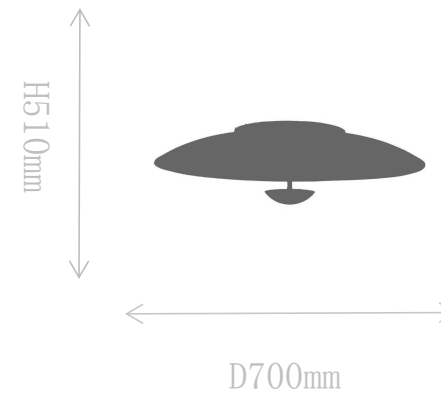

FB2159-1M

Wall/Ceiling Lamp

Material of lamp body: aluminum
Material of shade: aluminum
Bulb: LED*1 PCS