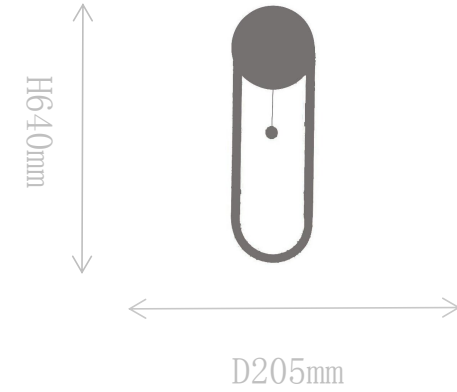

## Pendant Lamp

Material of lamp body: aluminum  
Material of shade: alabaster+glass  
Bulb: LED\*4 PCS

FB2056-1

Wall Lamp

Material of lamp body: aluminum+iron

Material of shade: PVC

Bulb: LED\*1 PCS

FX2056-600