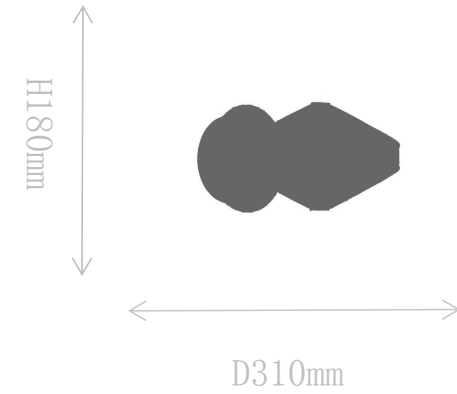

FB2136-1

Wall Lamp

Material of lamp body: aluminum

Material of shade: glass

Bulb: LED*1 PCS