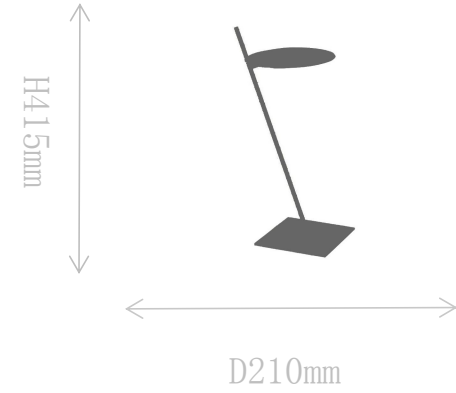

FT2181-1

Table Lamp

Material of lamp body: iron+aluminum

Material of shade: iron+aluminum

Bulb: LED*1 PCS