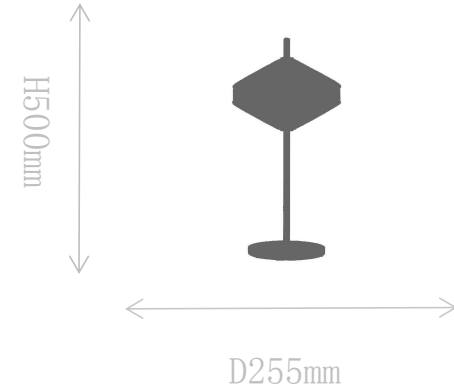

FT2136-1B

Table Lamp

Material of lamp body: aluminum

Material of shade: glass

Bulb: LED*1 PCS