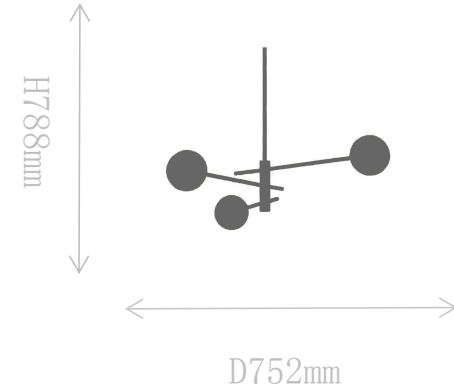

FD2122-3

Pendant Lamp

Material of lamp body: iron
Material of shade: glass
Bulb: G9*3 PCS