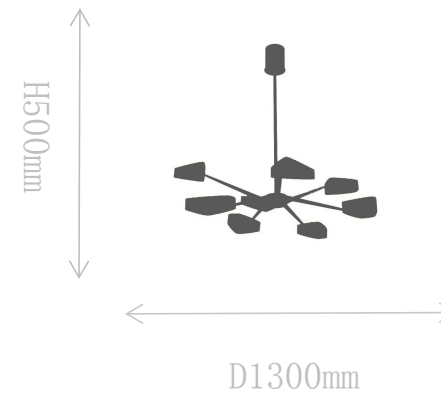

FD1637-8

Pendant Lamp

Material of lamp body: iron
Material of shade: iron
Bulb: LED*8 PCS