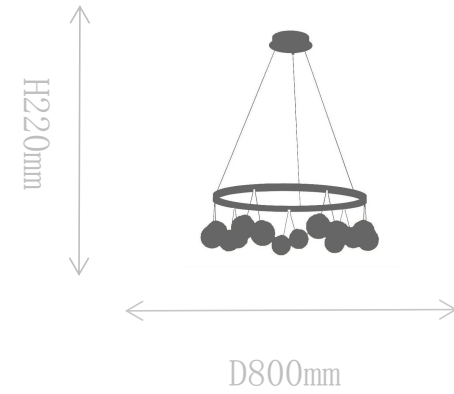

FD2126-700

Pendant Lamp

Material of lamp body: aluminum

Material of shade: glass

Bulb: G4*14 PCS