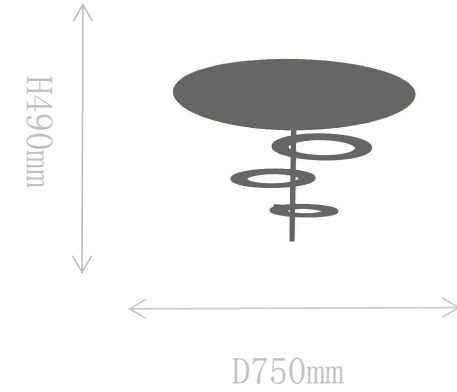

FX2189-3B

Ceiling Lamp

Material of lamp body: iron+aluminum

Material of shade: iron+aluminum

Bulb: LED*3 PCS