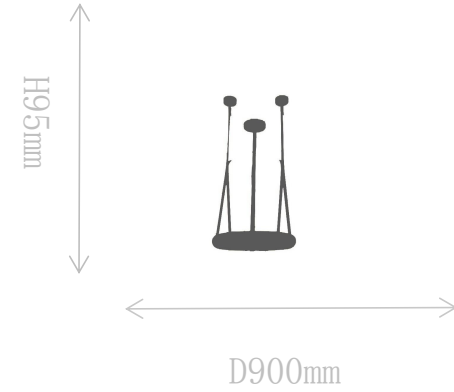

FD1880-1L

Pendant Lamp

Material of lamp body: brass+alabaster+leather

Material of shade: alabaster

Bulb: LED*1 PCS