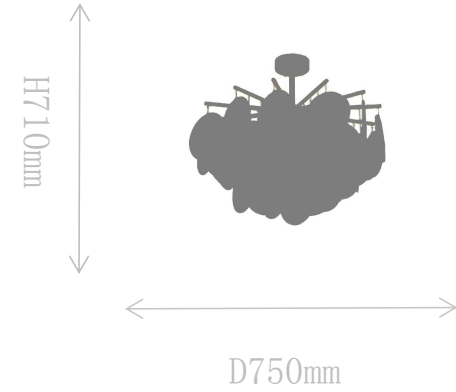

FD1640-5

Pendant Lamp

Material of lamp body: iron
Material of shade: glass
Bulb: E27*5 PCS