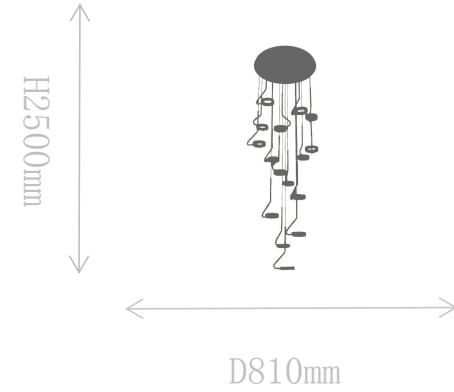

FD2120-16

Pendant Lamp

Material of lamp body: aluminum+iron

Material of shade: aluminum

Bulb: LED*16 PCS