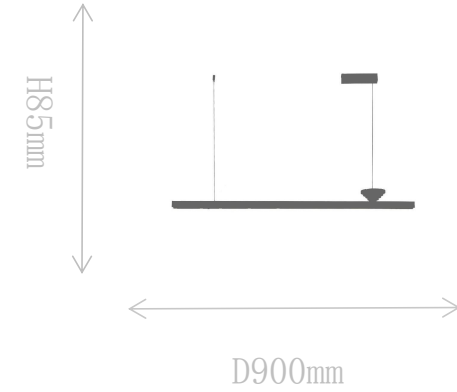

FD2192-1S

Pendant Lamp

Material of lamp body: stainless steel

Material of shade: acrylic

Bulb: LED*1 PCS