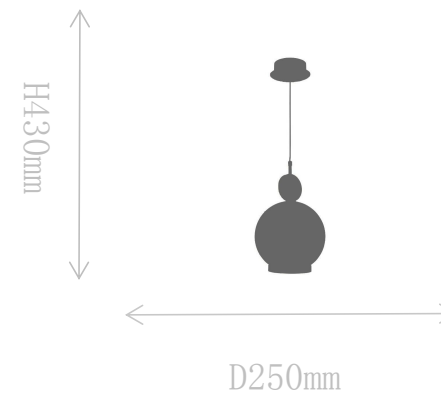

FD2135-1

Pendant Lamp

Material of lamp body: aluminum
Material of shade: glass
Bulb: LED*1 PCS