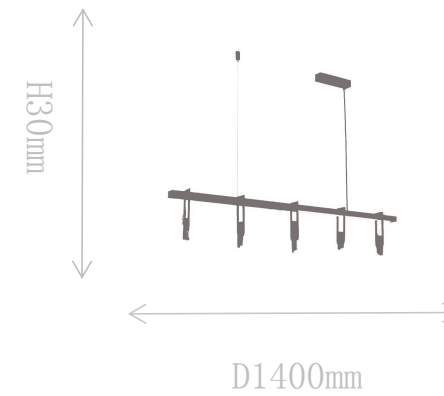

FD2035-1L

Pendant Lamp