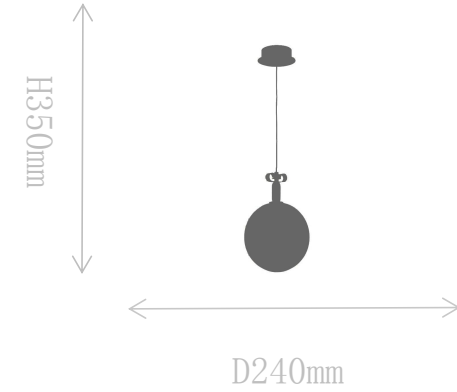

FD2130-1L

Pendant Lamp

Material of lamp body: aluminum

Material of shade: glass

Bulb: G9*1 PCS