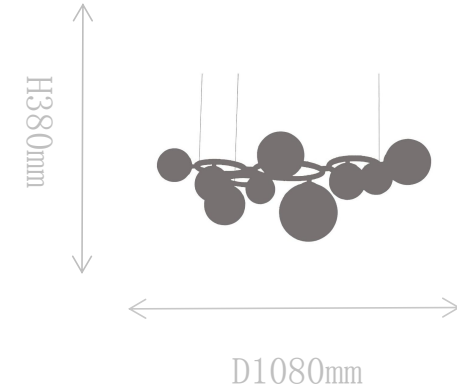

Pendant Lamp

Material of lamp body: iron  
Material of shade: wood+PC  
Bulb: LED\*1 PCS

FD1921-9

Pendant Lamp

Material of lamp body: brass

Material of shade: glass

Bulb: G9\*9 PCS

FD1921-7