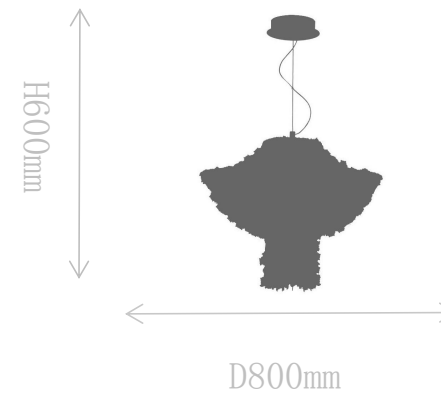

FD2183-10

Pendant Lamp