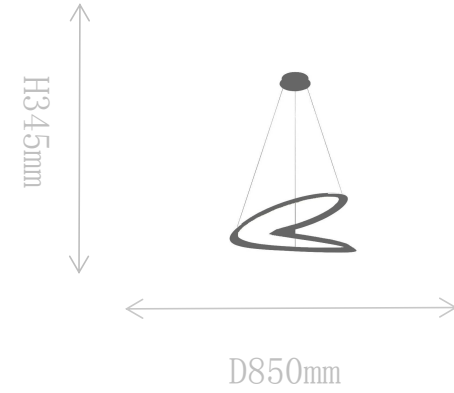

FD2109-1A

Pendant Lamp

Material of lamp body: aluminum

Material of shade: silicone

Bulb: LED*1 PCS