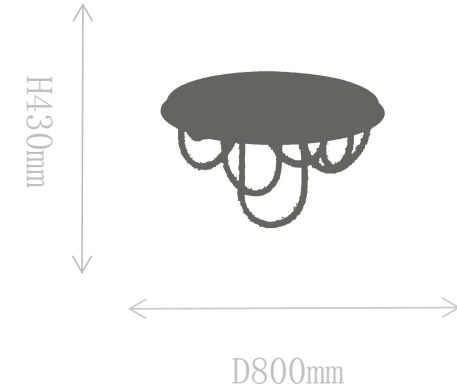

FX2056-800

Ceiling Lamp