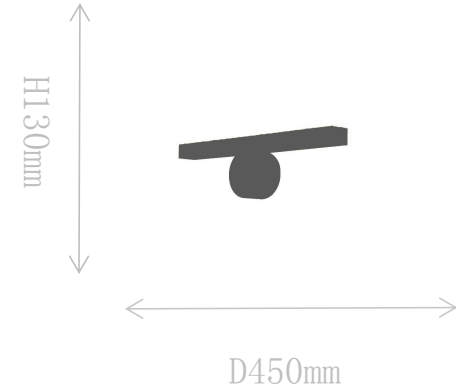

FB1806-1C

Wall Lamp

Material of lamp body: brass+aluminum

Material of shade: acrylic

Bulb: LED*1 PCS