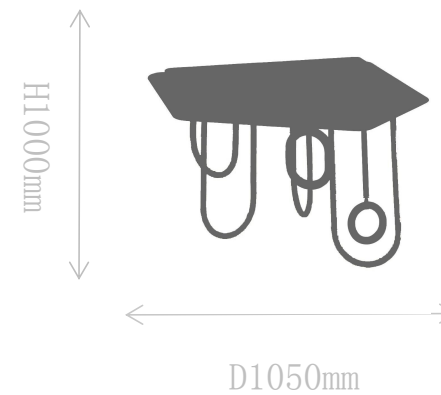

FX2165-4L

Ceiling Lamp

Material of lamp body: iron+marble
Material of shade: silicone
Bulb: LED*4 PCS