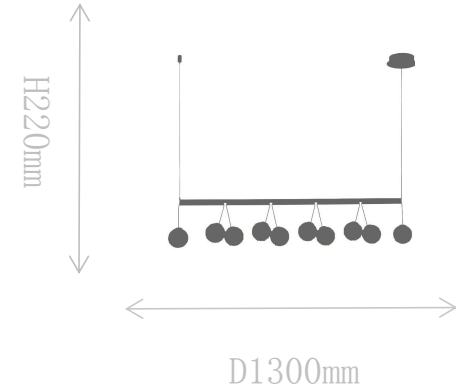

FD2126-10

Pendant Lamp

Material of lamp body: aluminum
Material of shade: glass
Bulb: G4*10 PCS