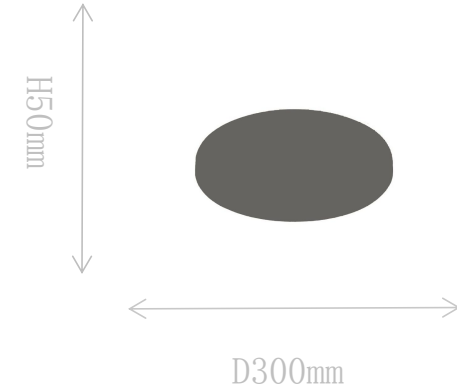

FX1869-1S

Ceiling Lamp