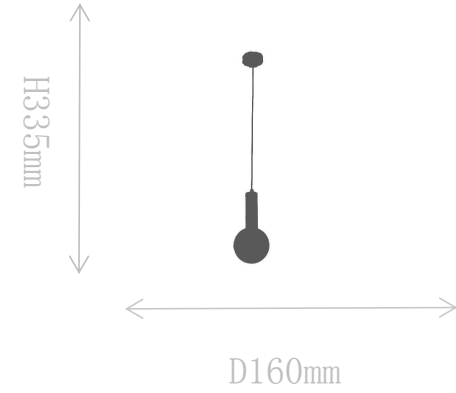

FD1853-1C

Pendant Lamp

Material of lamp body: marble+iron

Material of shade:glass

Bulb: G9*1 PCS