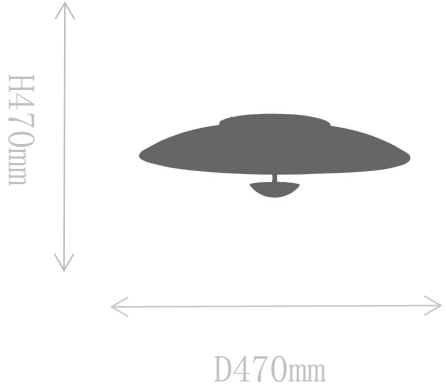

FB2159-1S

Wall/Ceiling Lamp

Material of lamp body: aluminum
Material of shade: aluminum
Bulb: LED*1 PCS