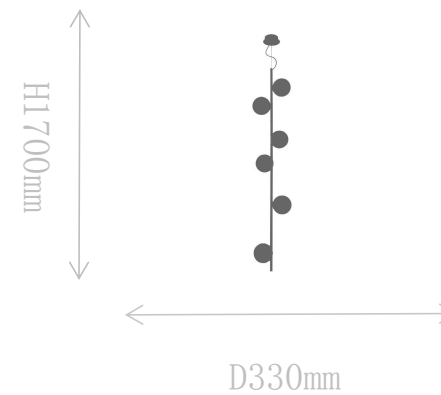

FD2102-6B

Pendant Lamp

Material of lamp body: iron
Material of shade: glass
Bulb: G9*6PCS