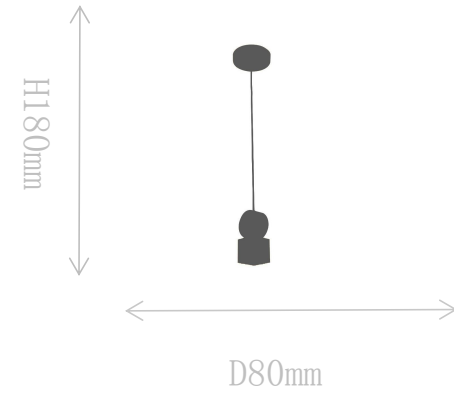

## FD1806-1A

Pendant Lamp

Material of lamp body: brass+aluminum

Material of shade: acrylic

Bulb: LED\*1 PCS