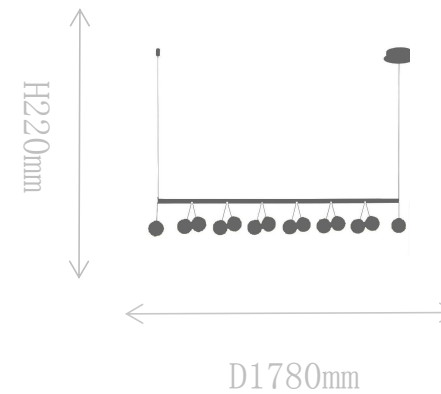

FD2126-14

Pendant Lamp

Material of lamp body: aluminum

Material of shade: glass

Bulb: G4*14 PCS