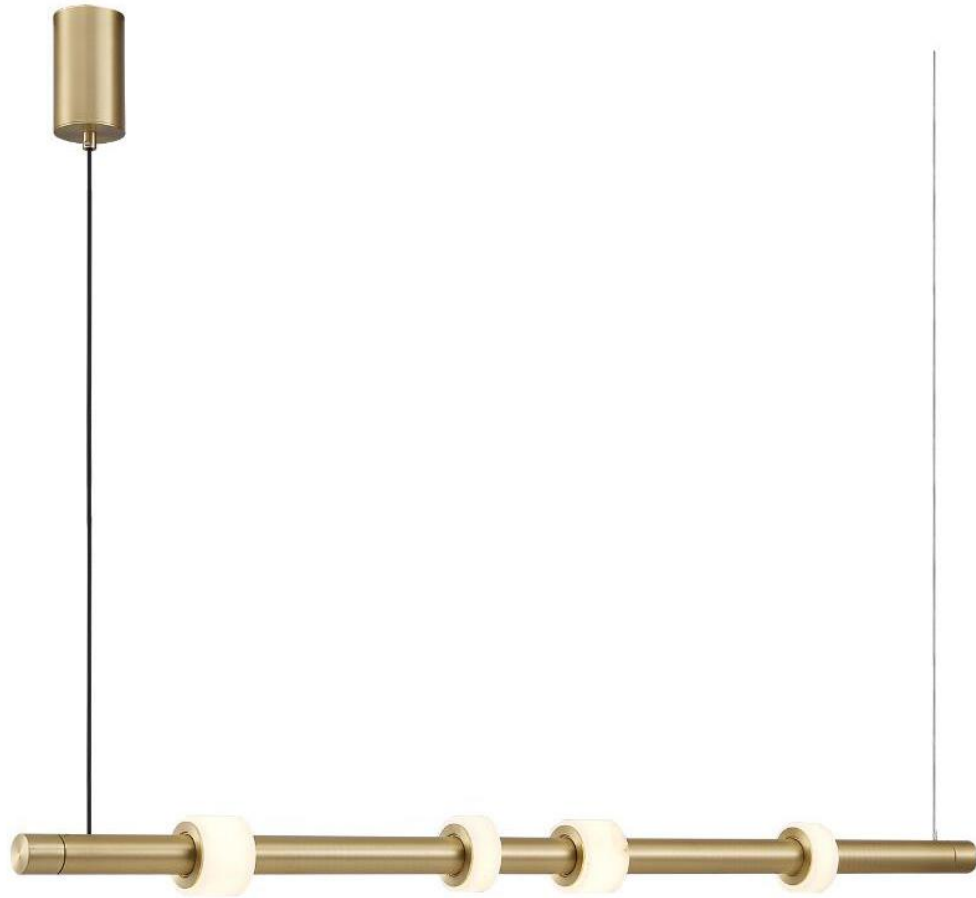

FD2152-4

Pendant Lamp

Material of lamp body: aluminum

Material of shade: alabaster

Bulb: LED*4 PCS