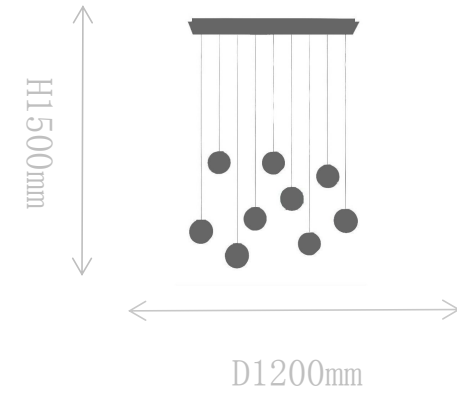

FD2102-9

Pendant Lamp

Material of lamp body: iron
Material of shade: glass
Bulb: G9*9 PCS