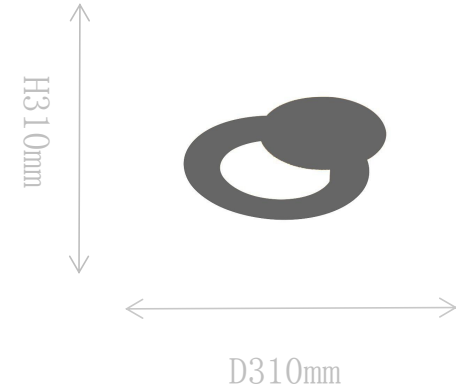

FB2189-1BL

Wall/Ceiling Lamp

Material of lamp body: aluminum
Material of shade: aluminum
Bulb: LED*1 PCS