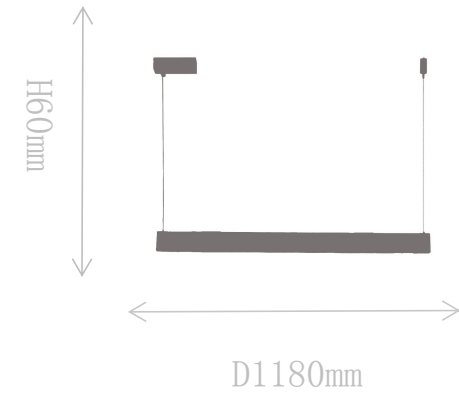

FD2016-1L

Pendant Lamp