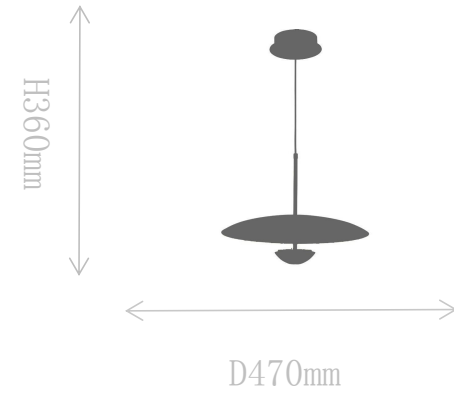

FD2159-1S

Pendant Lamp

Material of lamp body: aluminum
Material of shade: aluminum
Bulb: LED*1 PCS