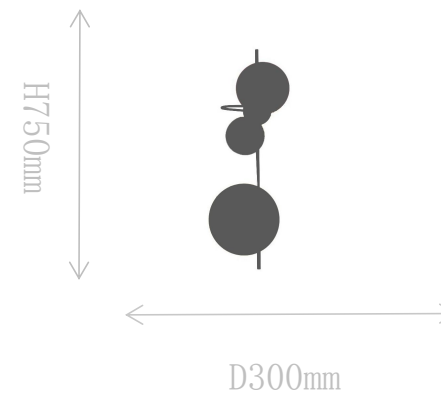

FB1855-1

Wall Lamp

Material of lamp body: iton+brass

Material of shade:aluminum

Bulb: LED*1 PCS