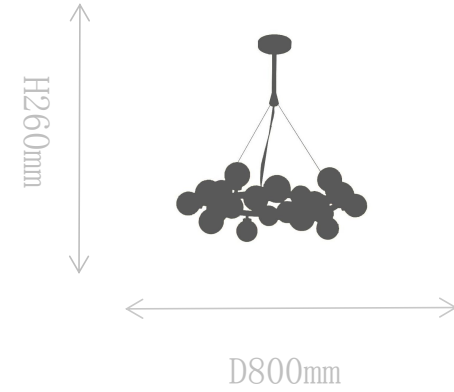

FD1621-20

Pendant Lamp

Material of lamp body: iron
Material of shade: glass
Bulb: G4*20 PCS