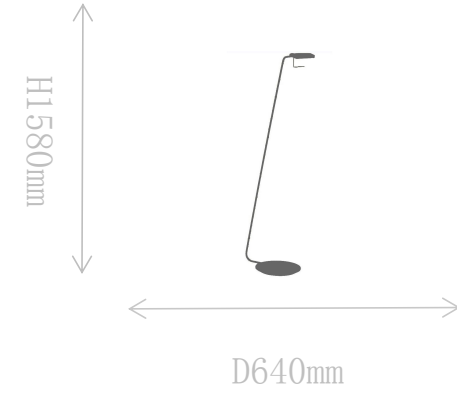

FL2139-1

Floor Lamp

Material of lamp body: Brass+marble

Material of shade: Brass+acrylic

Bulb: LED*1 PCS