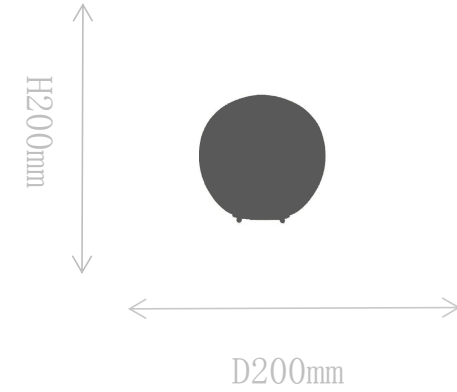

FT1875-1AS

Table Lamp

Material of lamp body: aluminum+alabaster

Material of shade: alabaster

Bulb: G9*1 PCS