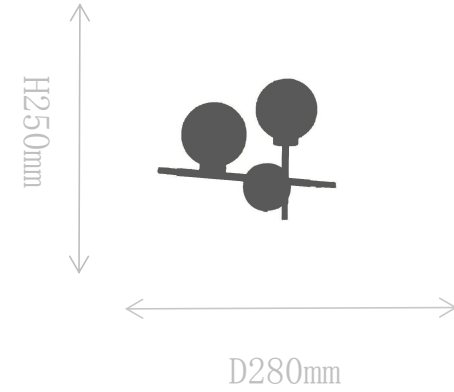

FB1621-2

Wall Lamp

Material of lamp body: iron

Material of shade: glass

Bulb: G4*2 PCS