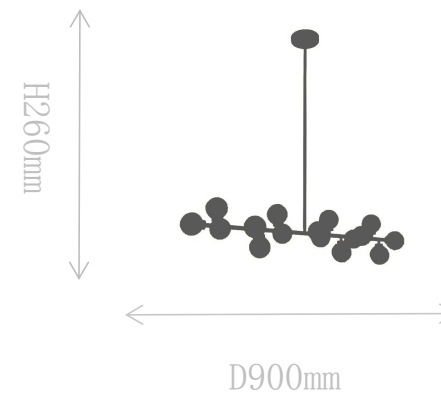

FD1621-16S

Pendant Lamp

Material of lamp body: iron
Material of shade: glass
Bulb: G4*16 PCS