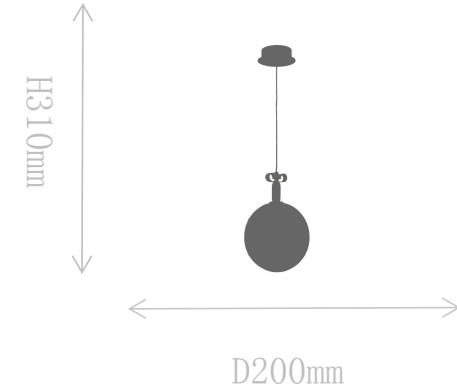

FD2130-1S

Pendant Lamp

Material of lamp body: aluminum

Material of shade: glass

Bulb: G9*1 PCS