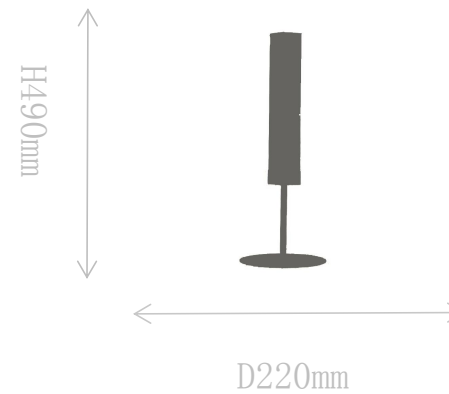

FT2019-1

Table Lamp

Material of lamp body: aluminum+marble
Material of shade: crystal
Bulb: COB*1 PCS