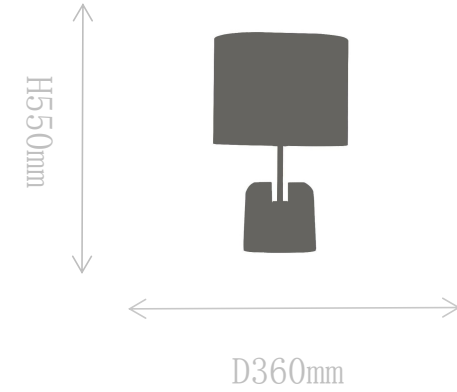

Table Lamp

Material of lamp body: iron+marble

Material of shade: cloth

Bulb: E27\*1 PCS

FT2045-1

Table Lamp

Material of lamp body: iron+marble

Material of shade: cloth