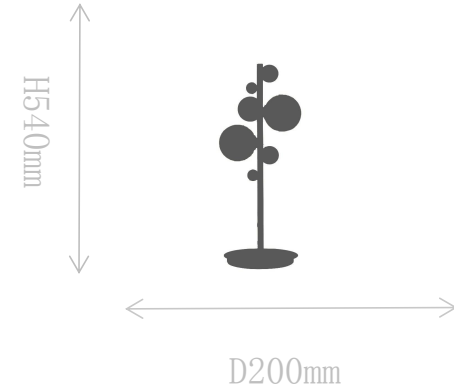

FT1901-2A

Table Lamp

Material of lamp body: stainless steel+iron

Material of shade: glass

Bulb: G4*2 PCS