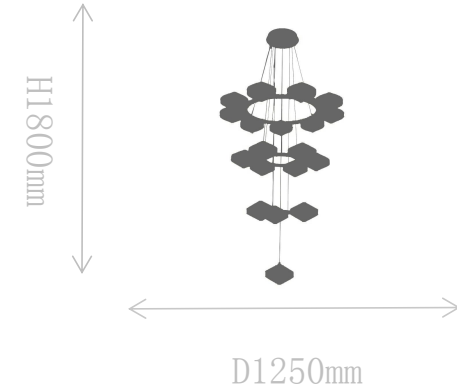

FD2136-19

Pendant Lamp

Material of lamp body: aluminum

Material of shade: glass

Bulb: LED*19 PCS