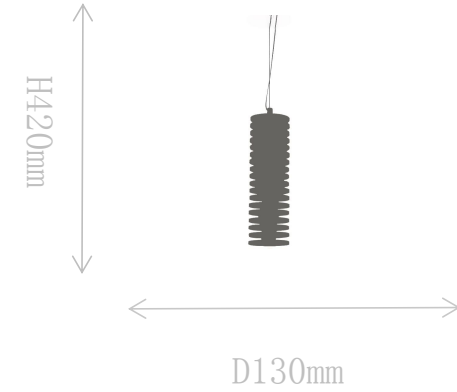

FD2038-1AS

Pendant Lamp

Material of lamp body: aluminum

Material of shade: alabaster

Bulb: LED*1 PCS