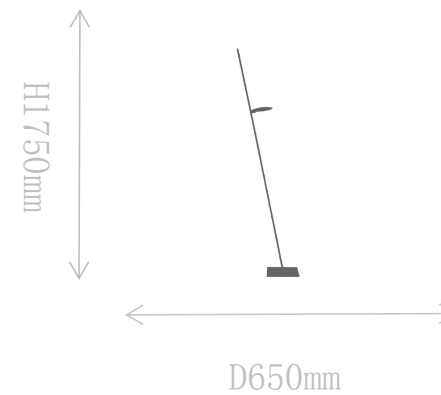

FL2181-1A

Floor Lamp

Material of lamp body: iron+aluminum

Material of shade: iron+aluminum

Bulb: LED*1 PCS