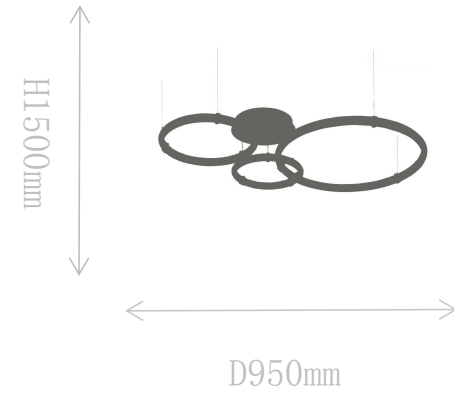

FD2006-3A

Pendant Lamp

Material of lamp body: aluminum
Material of shade: aluminum
Bulb: LED*3 PCS