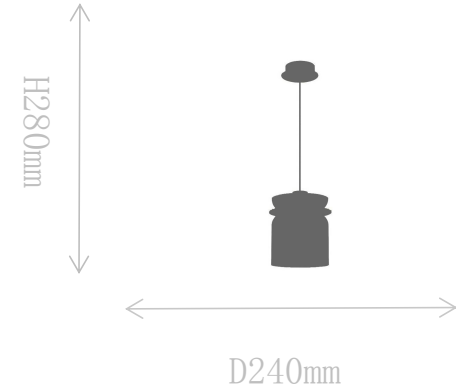

FD2132-1C

Pendant Lamp

Material of lamp body: aluminum

Material of shade: glass

Bulb: COB*1 PCS