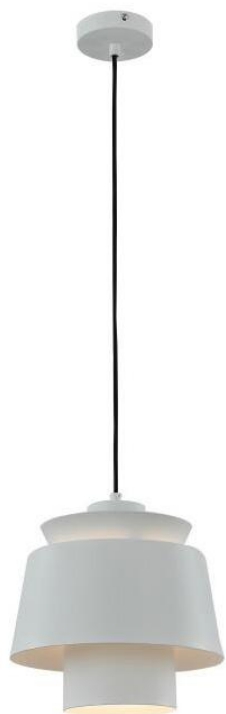

FD1629-1

Pendant Lamp

Material of lamp body: iron
Material of shade: iron
Bulb: E27*1 PCS