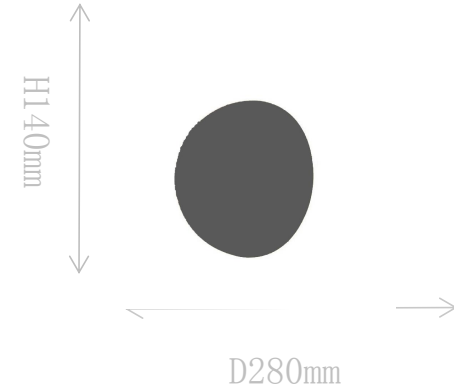

FB1875-1BL

Wall Lamp

Material of lamp body: aluminum+alabaster

Material of shade: alabaster

Bulb: G9*1 PCS