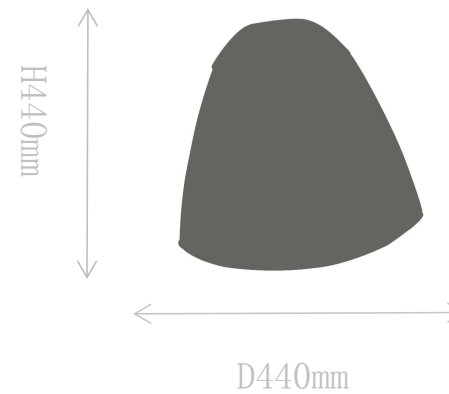

FT2028-1

Table Lamp

Material of lamp body: marble

Material of shade: glass

Bulb: LED*1 PCS