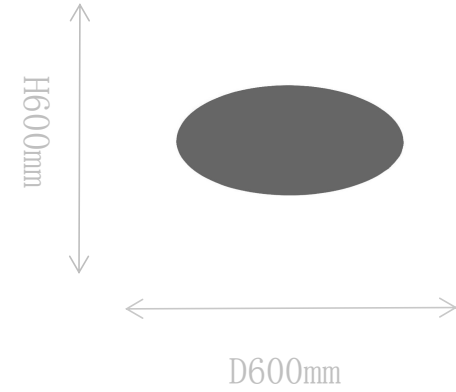

FX2189-1B

Wall/Ceiling Lamp

Material of lamp body: aluminum
Material of shade: aluminum
Bulb: LED*1 PCS