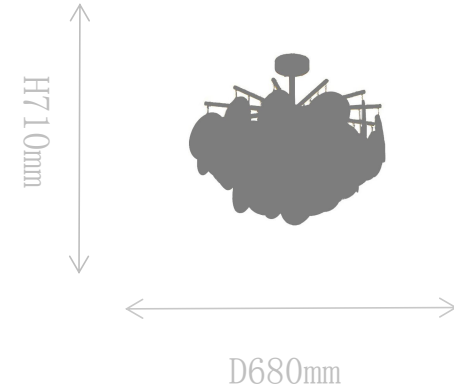

FD1640-4

Pendant Lamp

Material of lamp body: iron
Material of shade: glass
Bulb: E27*4 PCS