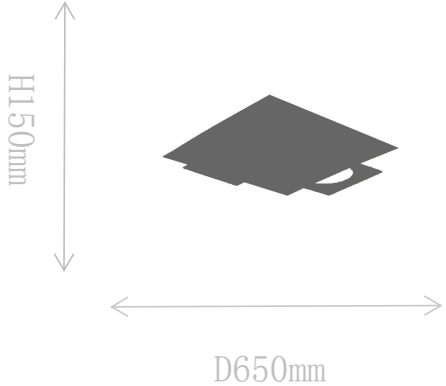

FX2189-2A

Ceiling Lamp

Material of lamp body: iron+aluminum
Material of shade: iron+aluminum
Bulb: LED*2 PCS