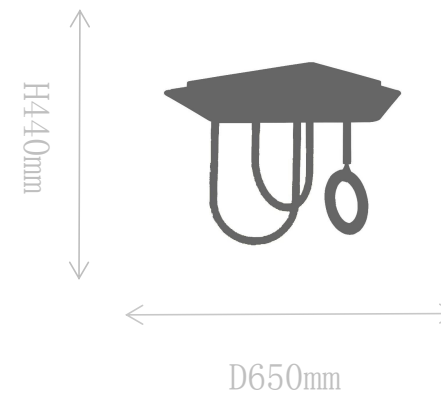

FX2165-2

Ceiling Lamp

Material of lamp body: iron+marble
Material of shade: silicone
Bulb: LED*2 PCS