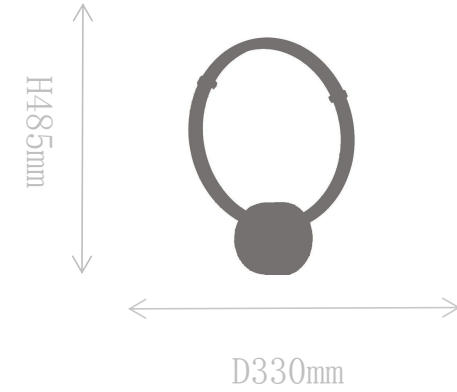

## Pendant Lamp

Material of lamp body: stainless steel +crystal

Material of shade: acrylic

Bulb: LED\*1 PCS

FB2006-1S

Wall Lamp

Material of lamp body: aluminum

Material of shade: aluminum