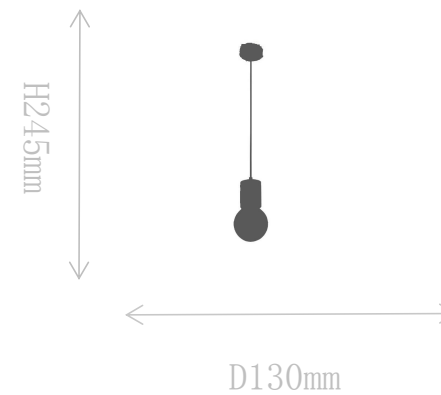

FD1853-1B

Pendant Lamp

Material of lamp body: marble+iron
Material of shade:glass
Bulb: G9*1 PCS