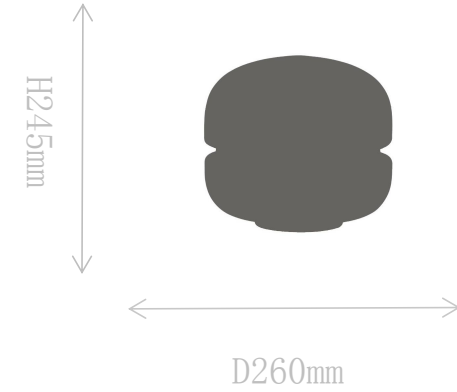

FT1925-1S

Table Lamp