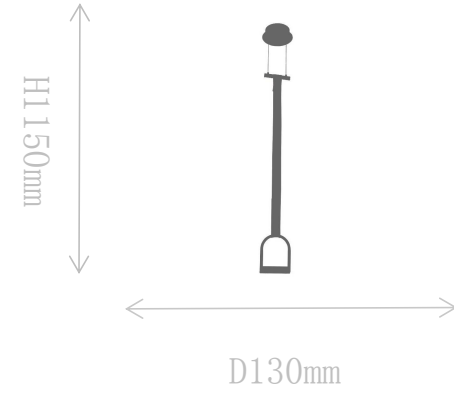

FD2162-1

Pendant Lamp

Material of lamp body: iron
Material of shade: iron+glass
Bulb: LED*1 PCS