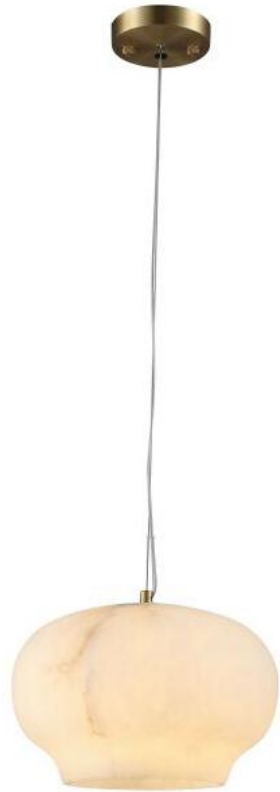

## FD1863-1A

Pendant Lamp

Material of lamp body: brass+alabaster

Material of shade: alabaster

Bulb: E27\*1 PCS