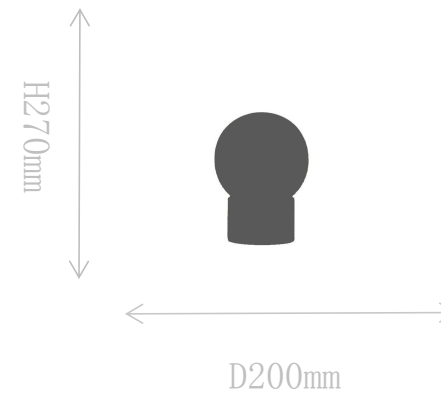

FT1875-1BS

Table Lamp

Material of lamp body: alabaster
Material of shade: alabaster
Bulb: G9*1 PCS