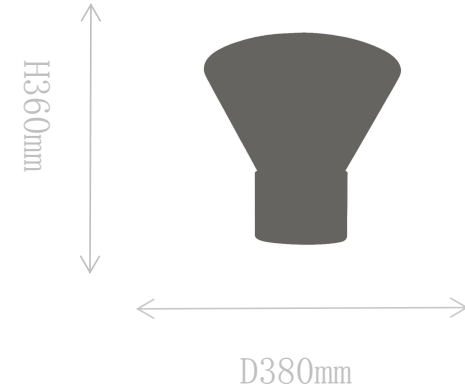

FT2066-1L

Table Lamp

Material of lamp body: marble
Material of shade: glass
Bulb: E27*1 PCS