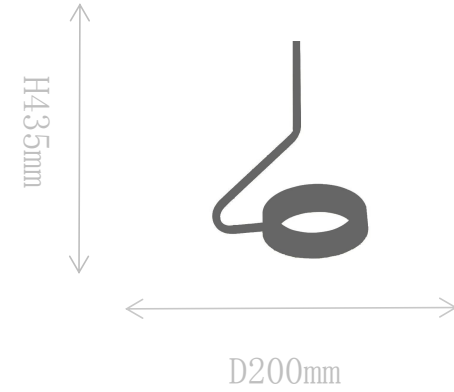

FD2120-1

Pendant Lamp

Material of lamp body: aluminum+iron

Material of shade: aluminum

Bulb: LED*1 PCS