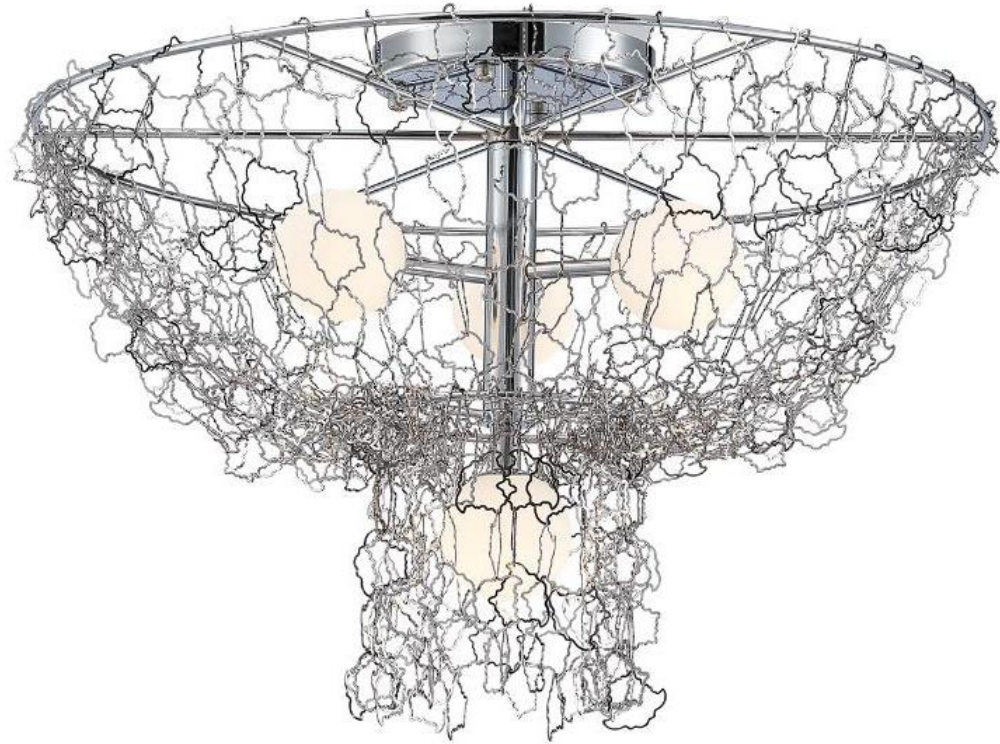

FX2183-4

Ceiling Lamp

Material of lamp body: stainless steel

Material of shade: glass

Bulb: G4*4 PCS