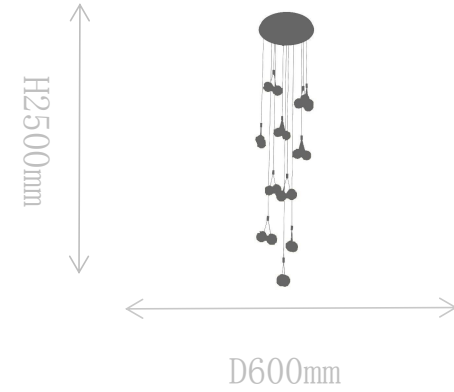

FD2126-22

Pendant Lamp

Material of lamp body: aluminum

Material of shade: glass

Bulb: G4*22 PCS