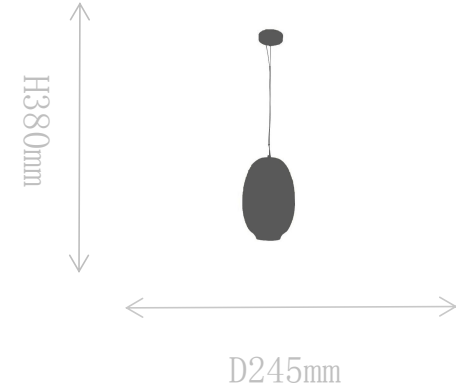

FD1863-1C

Pendant Lamp

Material of lamp body: brass+alabaster

Material of shade: alabaster

Bulb: E27*1 PCS