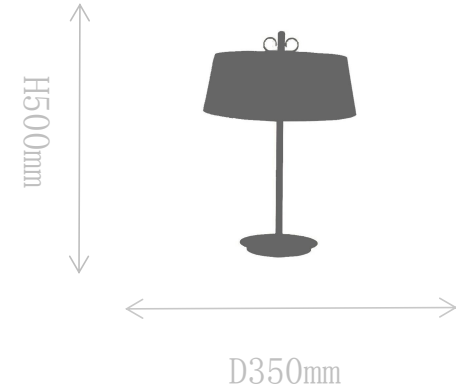

FT2130-3

Table Lamp

Material of lamp body: aluminum

Material of shade: aluminum

Bulb: E14*3 PCS