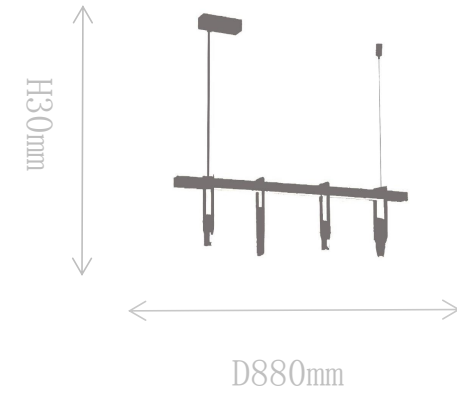

FD2035-1S

Pendant Lamp