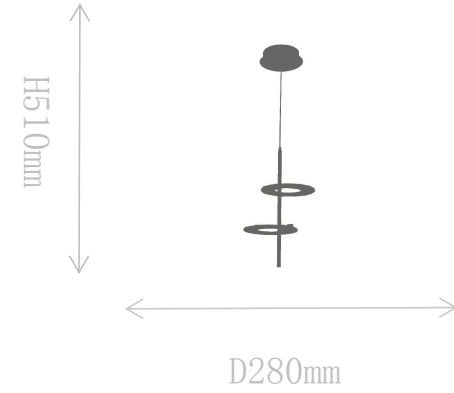

FD2189-2

Pendant Lamp

Material of lamp body: aluminum

Material of shade: aluminum

Bulb: LED*2 PCS