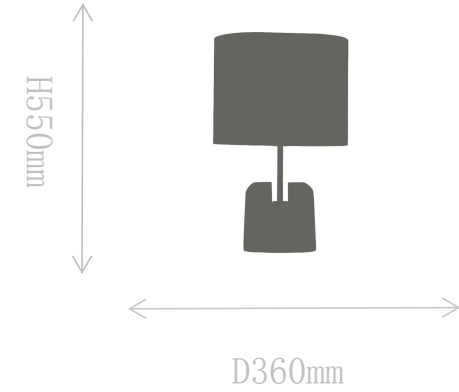

FT2045-1

Table Lamp