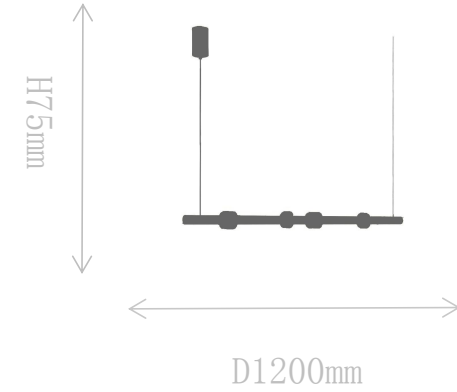

FD2152-4

Pendant Lamp

Material of lamp body: aluminum

Material of shade: alabaster

Bulb: LED*4 PCS