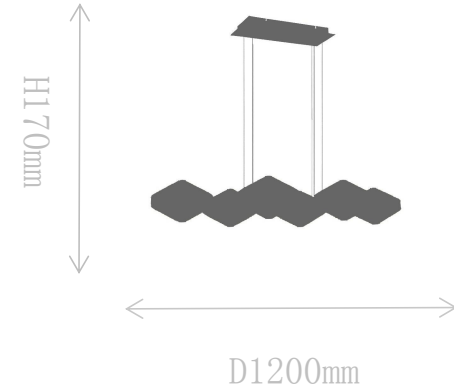

FD2136-6A

Pendant Lamp

Material of lamp body: aluminum

Material of shade: glass

Bulb: LED*6 PCS