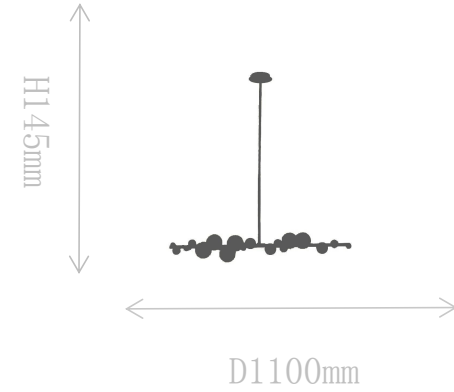

FD1901-6B

Pendant Lamp

Material of lamp body: stainless steel+iron

Material of shade: glass

Bulb: G4*6 PCS