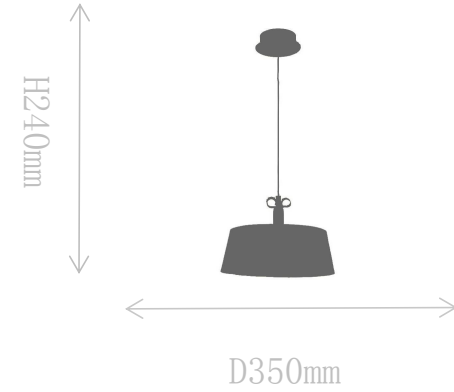

FD2130-1A

Pendant Lamp

Material of lamp body: aluminum

Material of shade: aluminum

Bulb: COB*1 PCS