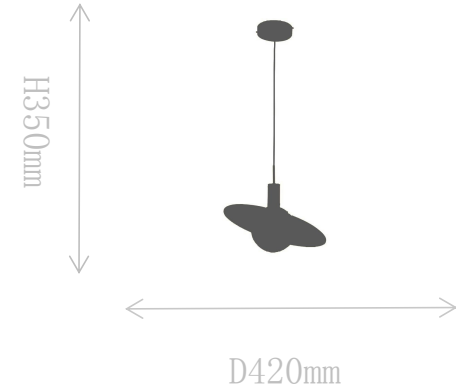

FD1807-1L

Pendant Lamp

Material of lamp body: brass

Material of shade: glass

Bulb: G9*1 PCS