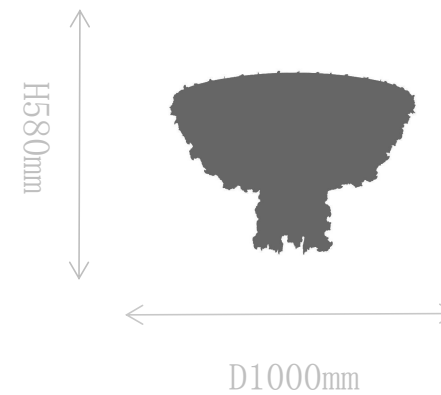

FX2183-10

Ceiling Lamp

Material of lamp body: stainless steel
Material of shade: glass
Bulb: G4*10 PCS