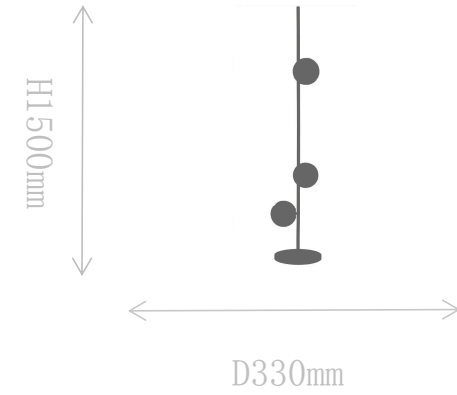

FL2102-3

Floor Lamp

Material of lamp body: iron
Material of shade: glass
Bulb: G9*3 PCS