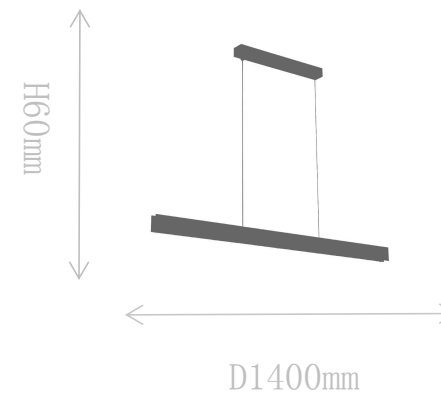

FD2193-1N

Pendant Lamp

Material of lamp body: aluminum
Material of shade: acrylic
Bulb: LED*1 PCS