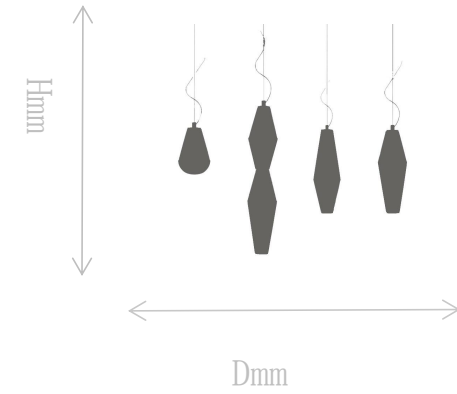

FD2038-4

Pendant Lamp

Material of lamp body: aluminum
Material of shade: marble+glass
Bulb: LED*4 PCS