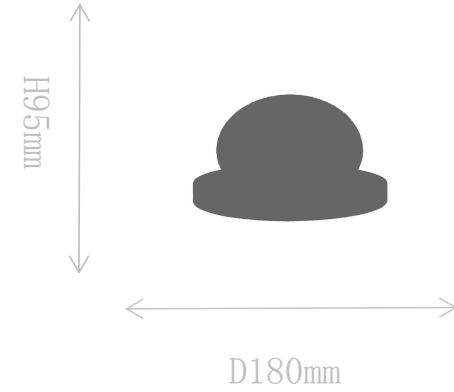

FT2199-1

Table Lamp

Material of lamp body: iron
Material of shade: glass
Bulb: LED* PCS