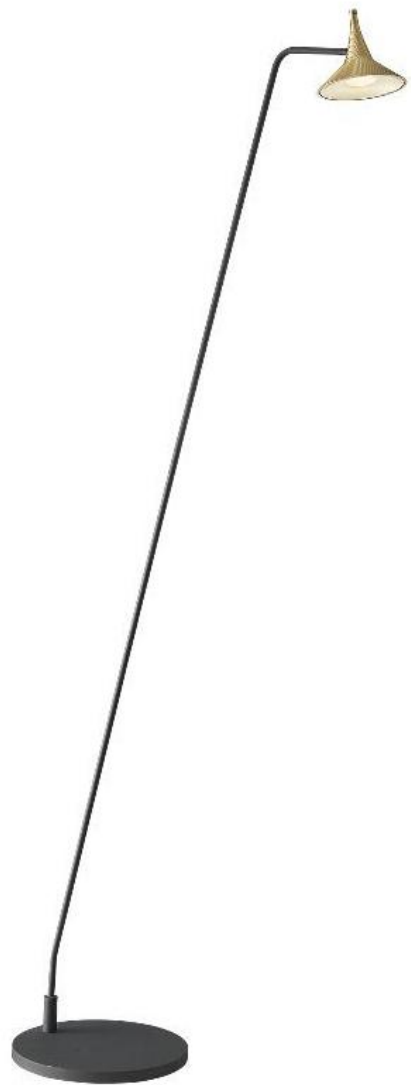

### Pendant Lamp

Material of lamp body: brass

Material of shade: brass

Bulb: COB\*15 PCS

## FT2105-1

Table Lamp

Material of lamp body: brass

Material of shade: brass

Bulb: COB\*1 PCS

## FL2105-1

Floor Lamp

Material of lamp body: brass

Material of shade: brass

Bulb: COB\*1 PCS