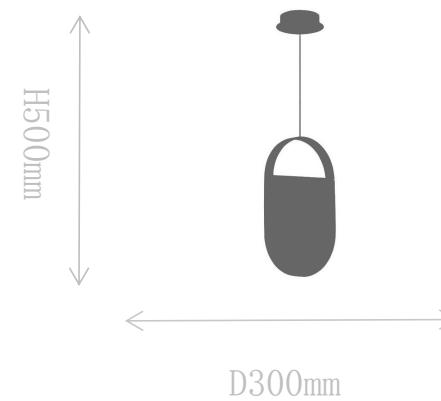

FD2140-1C

Pendant Lamp

Material of lamp body: iron+marble
Material of shade: marble
Bulb: LED*1 PCS