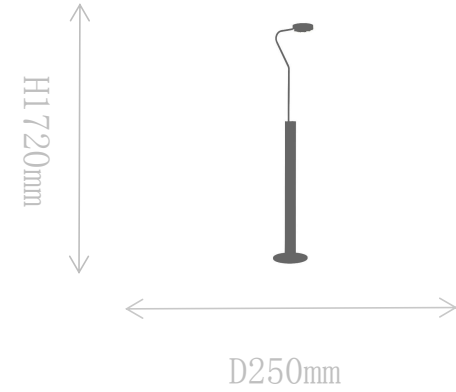

FL2120-1A

Floor Lamp

Material of lamp body: aluminum+iron

Material of shade: aluminum

Bulb: LED*1 PCS