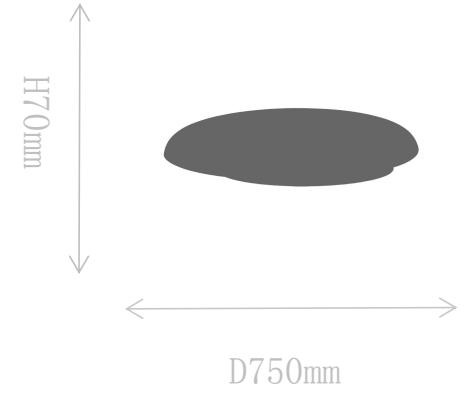

FX2160-1L

Ceiling Lamp

Material of lamp body: aluminum
Material of shade: aluminum
Bulb: LED*2 PCS