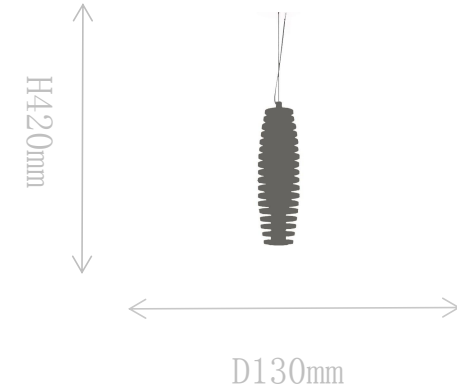

# FD2038-1AM

Pendant Lamp

Material of lamp body: aluminum

Material of shade: alabaster

Bulb: LED\*1 PCS

FD2038-1AL

Pendant Lamp

Material of lamp body: aluminum