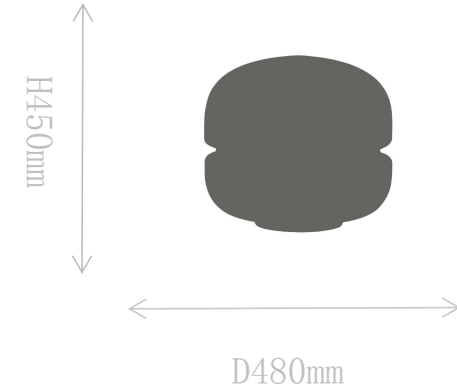

Material of shade: glass

Bulb: LED\*1 PCS

FT1925-1M

Table Lamp

Material of lamp body: alabaster  
Material of shade: glass  
Bulb: LED\*1 PCS

FT1925-1L

Table Lamp

Material of lamp body: alabaster