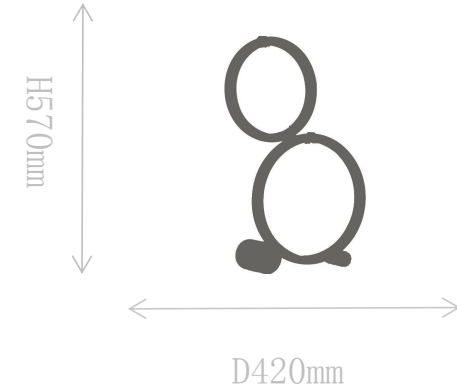

FT2006-2

Table Lamp

Material of lamp body: aluminum

Material of shade: aluminum

Bulb: LED*1 PCS