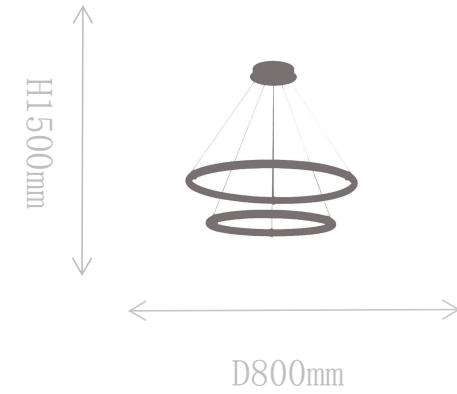

# FD2006-2A

Pendant Lamp

Material of lamp body: aluminum  
Material of shade: aluminum  
Bulb: LED\*2 PCS

FD2006-2B

Pendant Lamp

Material of lamp body: aluminum  
Material of shade: aluminum  
Bulb: LED\*2 PCS