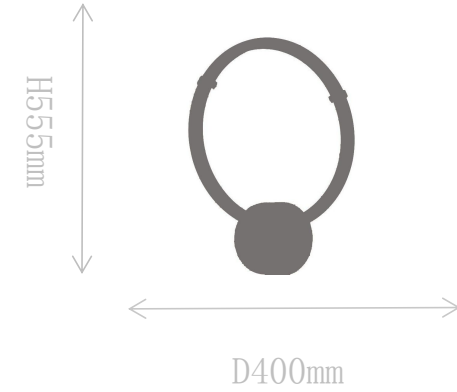

FB2006-1L

Wall Lamp