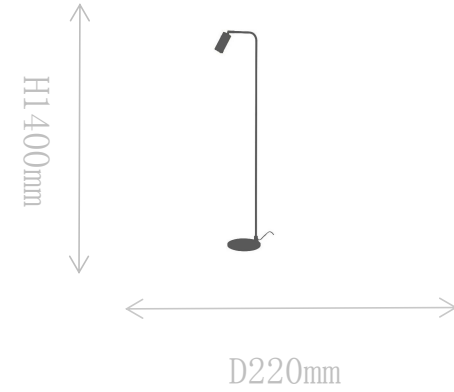

FL1839-1

Floor Lamp

Material of lamp body: iron
Material of shade: aluminium
Bulb: GU10*1 PCS