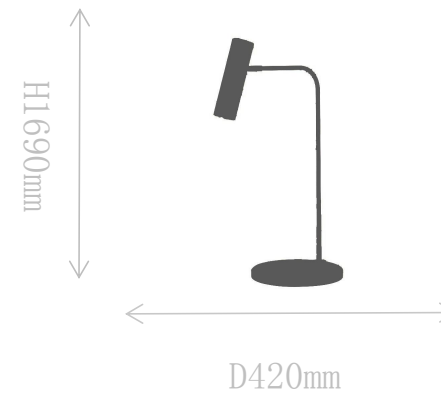

FT1650-1

Table Lamp

Material of lamp body: iron+marble
Material of shade: iron
Bulb: E27*1 PCS