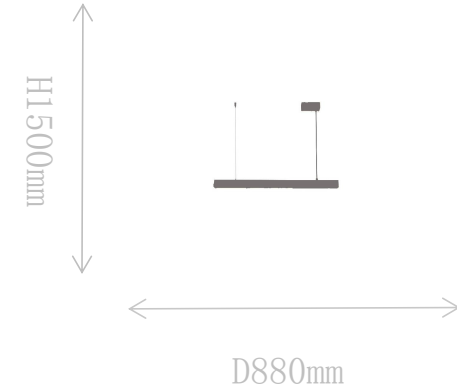

FD1927-1S

Pendant Lamp