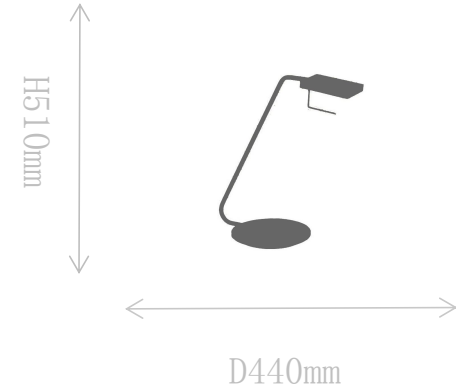

FT2139-1

Table Lamp

Material of lamp body: Brass+marble

Material of shade: Brass+acrylic

Bulb: LED*1 PCS