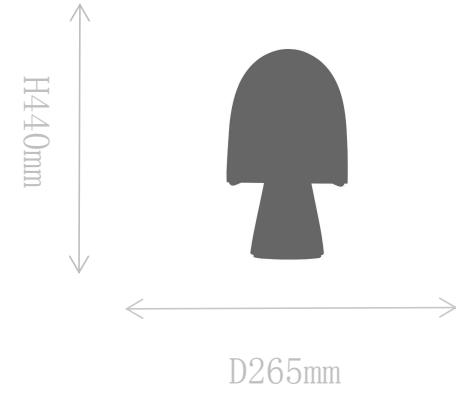

## FT2106-1

Table Lamp

Material of lamp body: marble

Material of shade: glass

Bulb: E27\*1 PCS

**FT2106-1**

Table Lamp

Material of lamp body: marble