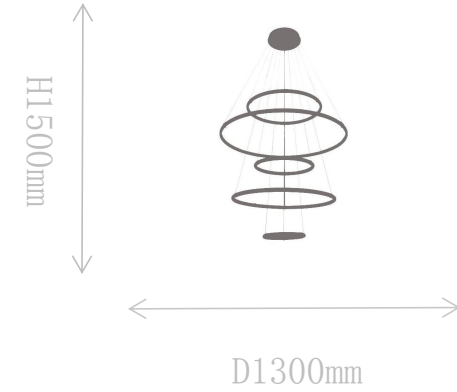

FD2006-5

Pendant Lamp

Material of lamp body: aluminum
Material of shade: aluminum
Bulb: LED*5 PCS