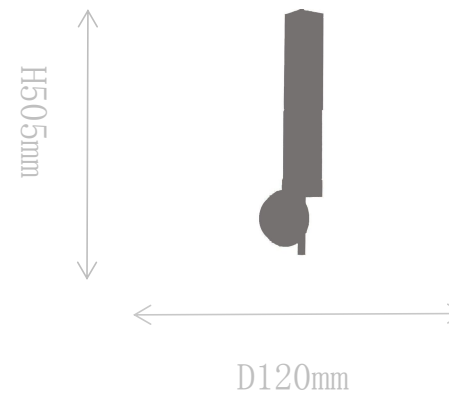

FB2019-1

Wall Lamp