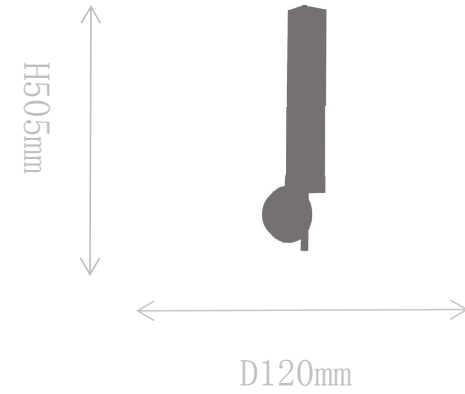

FB2019-1

Wall Lamp