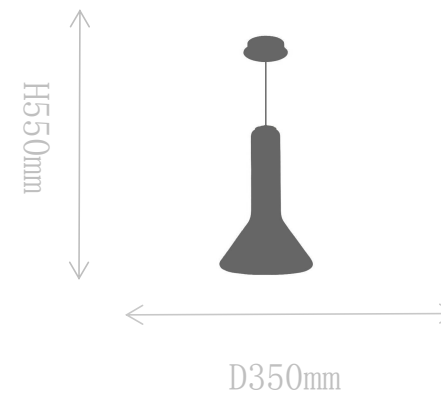

FD2175-1L

Pendant Lamp

Material of lamp body: aluminum+glass

Material of shade: glass

Bulb: COB*1 PCS