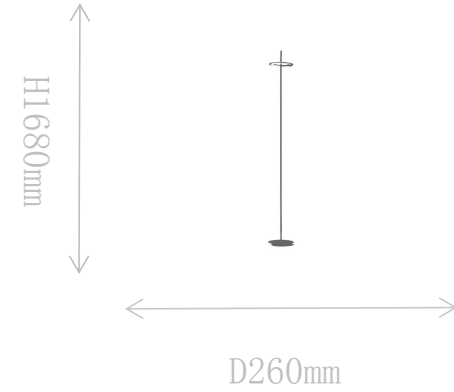

FL2189-1A

Floor Lamp

Material of lamp body: iron+aluminum

Material of shade: iron+aluminum

Bulb: LED*1 PCS