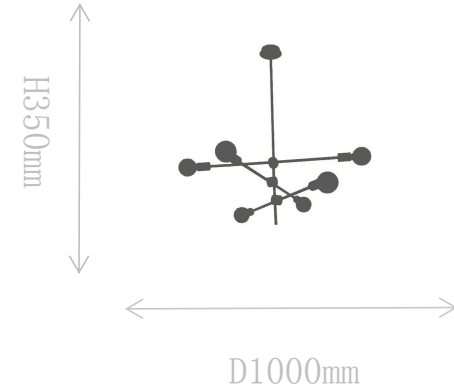

FD1646-6

Pendant Lamp

Material of lamp body: iron
Material of shade: glass
Bulb: E27*6 PCS