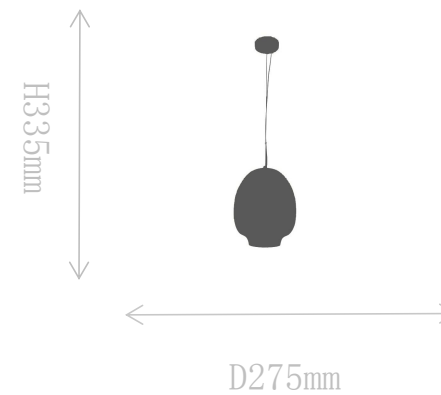

FD1863-1B

Pendant Lamp

Material of lamp body: brass+alabaster

Material of shade: alabaster

Bulb: E27*1 PCS