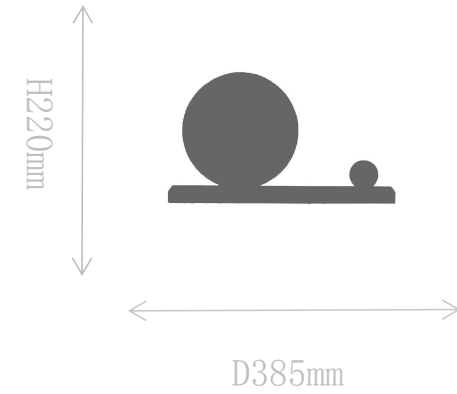

FT2108-1A

Table Lamp

Material of lamp body: marble
Material of shade: glass
Bulb: COB*1 PCS