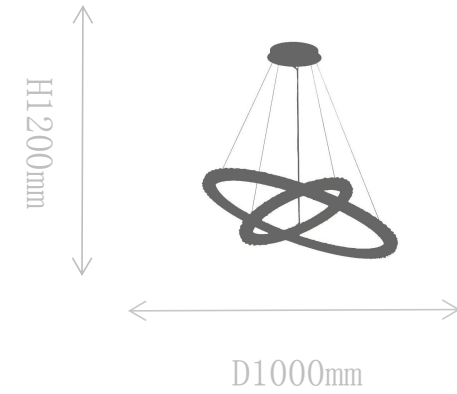

FD2198-1000+600

Pendant Lamp

Material of lamp body: stainless steel

Material of shade: alabaster

Bulb: LED*2 PCS