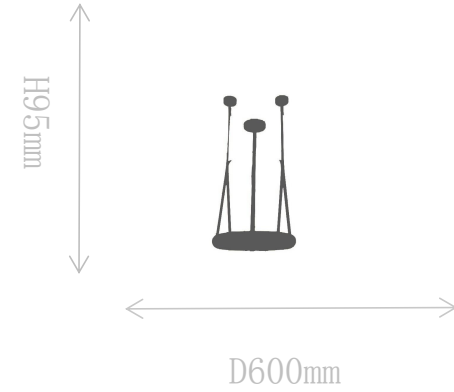

FD1880-1S

Pendant Lamp

Material of lamp body: brass+alabaster+leather

Material of shade: alabaster

Bulb: LED*1 PCS