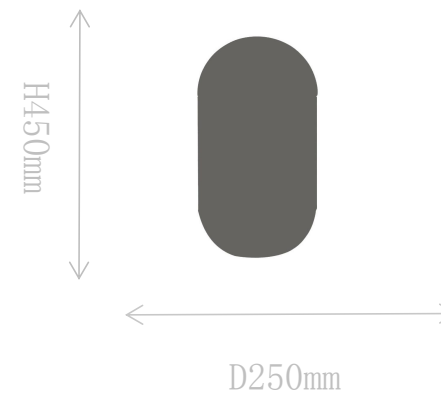

FT2010-1L

Table Lamp