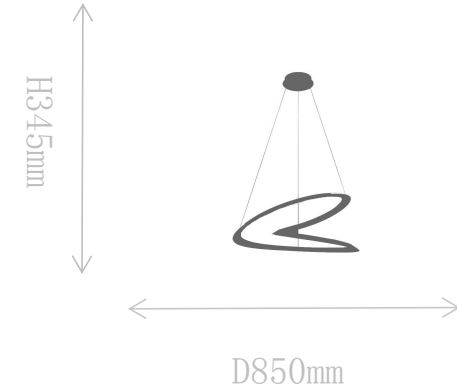

FD2109-1A

Pendant Lamp

Material of lamp body: aluminum

Material of shade: silicone

Bulb: LED*1 PCS