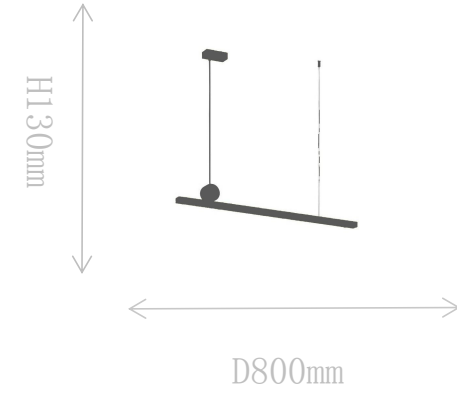

FD1806-1S

Pendant Lamp

Material of lamp body: brass+aluminum

Material of shade: acrylic

Bulb: LED*1 PCS