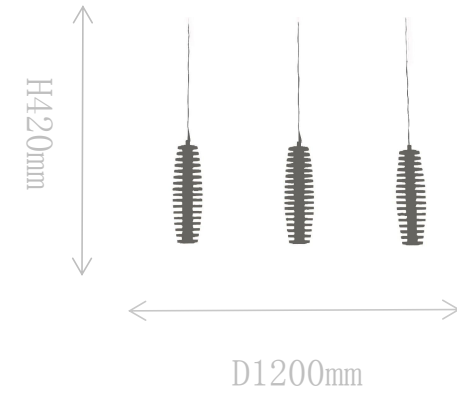

FD2038-3

Pendant Lamp