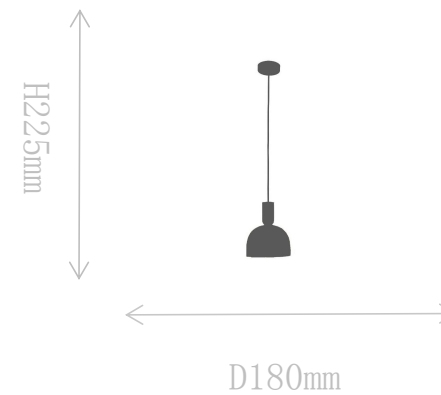

FD1878-1S

Pendant Lamp

Material of lamp body: iron+marble
Material of shade: alabaster
Bulb: G9*1 PCS