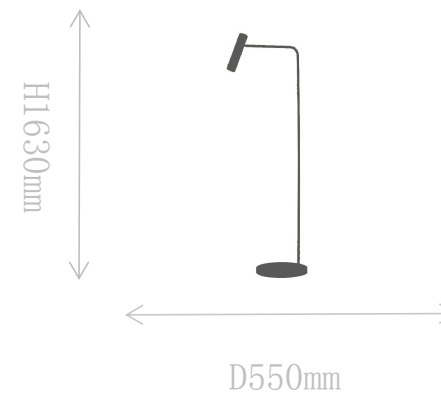

FL1650-1

Floor Lamp

Material of lamp body: iron+marble

Material of shade: iron

Bulb: E27*1 PCS