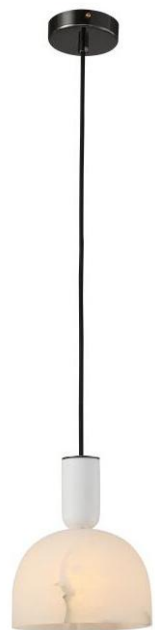

## FD1876-1S

Pendant Lamp

Material of lamp body: iron+alabaster

Material of shade: alabaster

Bulb: LED\*1 PCS