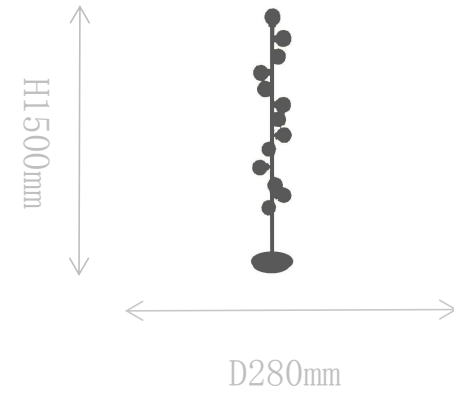

FL1621-13

Floor Lamp

Material of lamp body: iron

Material of shade: glass

Bulb: G4*13 PCS