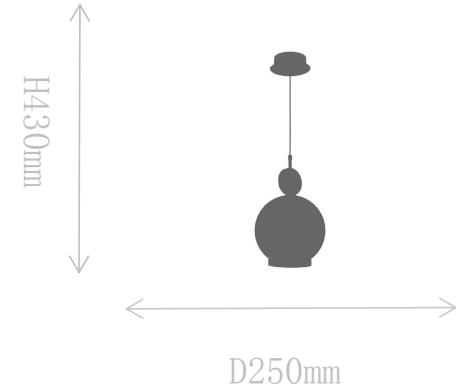

FD2135-1

Pendant Lamp

Material of lamp body: aluminum

Material of shade: glass

Bulb: LED*1 PCS