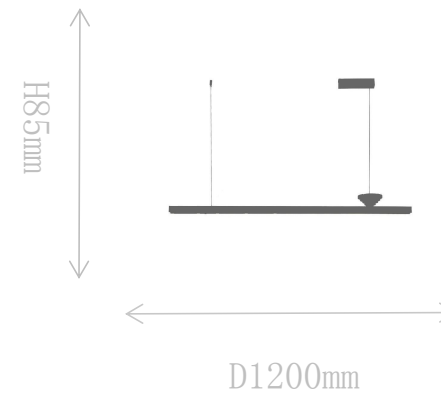

FD2192-1M

Pendant Lamp

Material of lamp body: stainless steel
Material of shade: acrylic
Bulb: LED*1 PCS