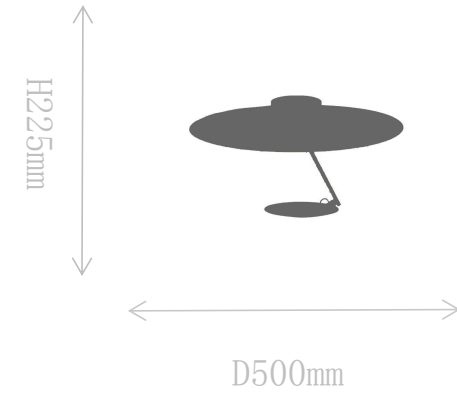

FX2181-1

Ceiling Lamp

Material of lamp body: iron+aluminum

Material of shade: iron+aluminum

Bulb: LED*1 PCS