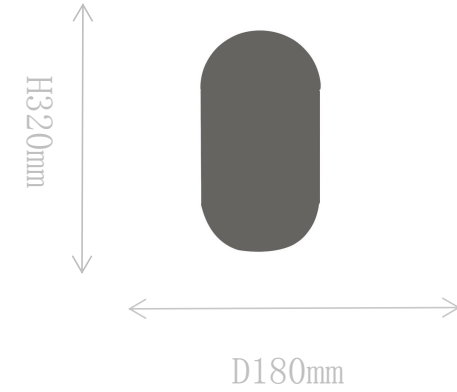

FT2010-1S

Table Lamp