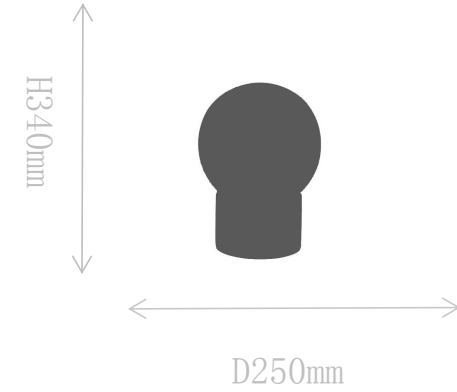

FT1875-1BL

Table Lamp

Material of lamp body: alabaster

Material of shade: alabaster

Bulb: E27*1 PCS