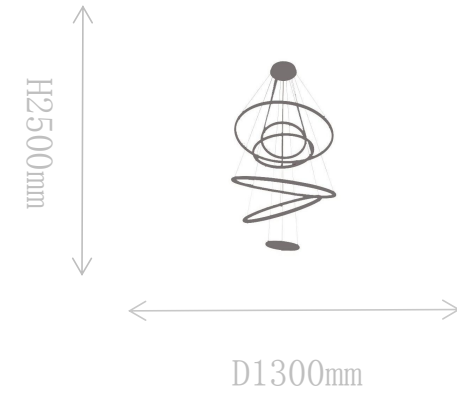

# FD2006-5

Pendant Lamp

Material of lamp body: aluminum  
Material of shade: aluminum  
Bulb: LED\*5 PCS

FD2006-6

Pendant Lamp

Material of lamp body: aluminum

Material of shade: aluminum

Bulb: LED\*6 PCS