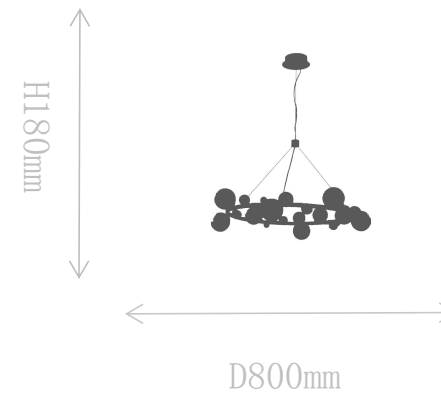

FD1901-800

Pendant Lamp

Material of lamp body: stainless steel+iron

Material of shade: glass

Bulb: G4*8 PCS