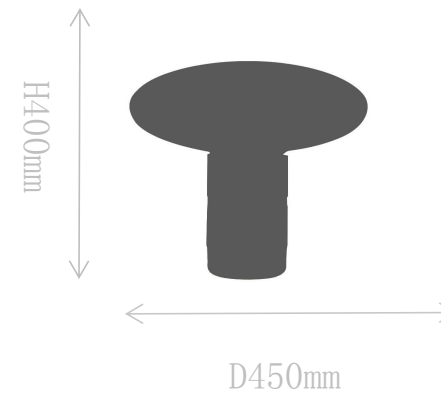

## FT1816-1

Table Lamp

Material of lamp body: marble+iron  
Material of shade:glass  
Bulb: E27\*1 PCS