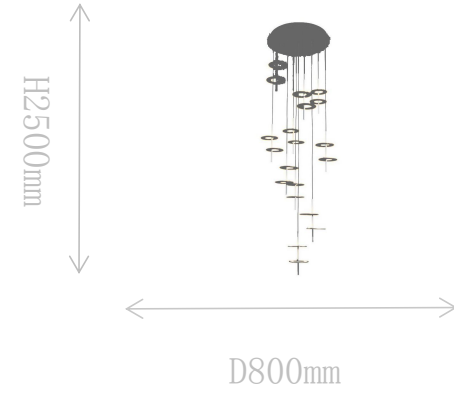

FD2189-20

Pendant Lamp

Material of lamp body: aluminum

Material of shade: aluminum

Bulb: LED*20 PCS