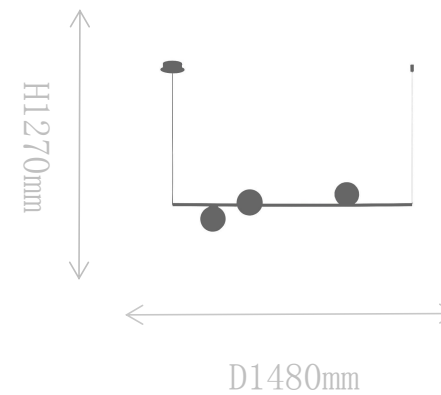

FD2102-3B

Pendant Lamp

Material of lamp body: iron
Material of shade: glass
Bulb: G9*3 PCS