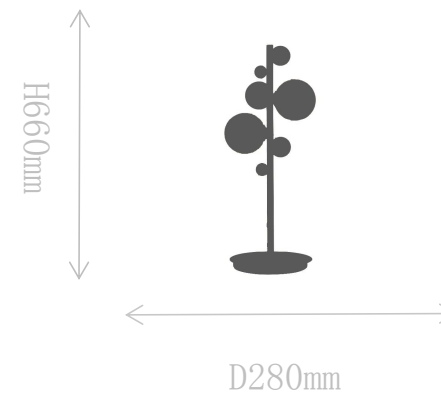

FT1621-5

Table Lamp

Material of lamp body: iron
Material of shade: glass
Bulb: G4*5 PCS