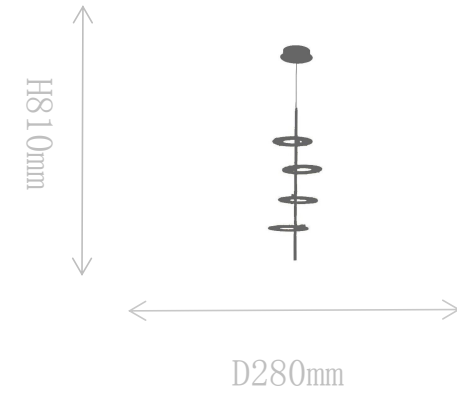

FD2189-4

Pendant Lamp

Material of lamp body: aluminum
Material of shade: aluminum
Bulb: LED*4 PCS