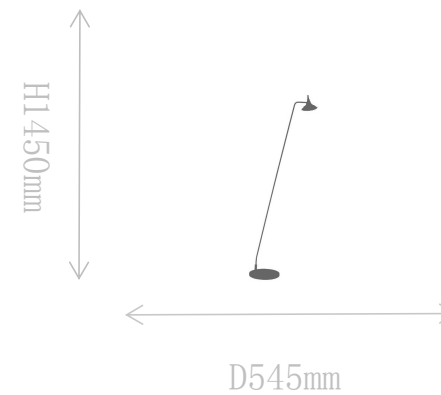

FL2105-1

Floor Lamp

Material of lamp body: brass

Material of shade: brass

Bulb: COB*1 PCS