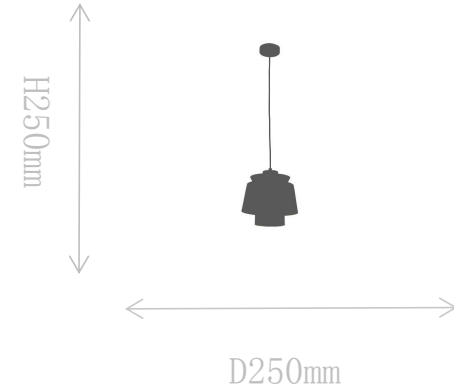

FD1629-1

Pendant Lamp

Material of lamp body: iron

Material of shade: iron

Bulb: E27*1 PCS