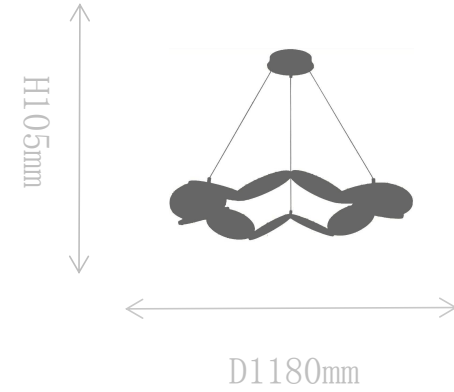

FD2170-12

Pendant Lamp

Material of lamp body: aluminum
Material of shade: aluminum+acrylic
Bulb: LED*12 PCS