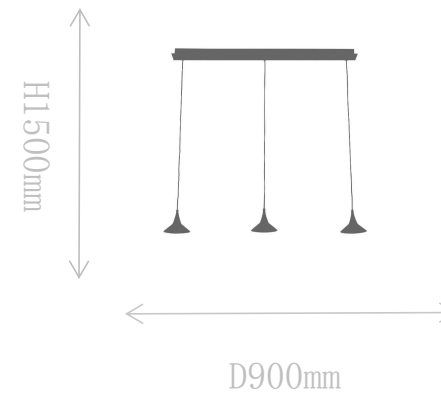

FD2105-3

Pendant Lamp

Material of lamp body: brass

Material of shade: brass

Bulb: COB*3 PCS