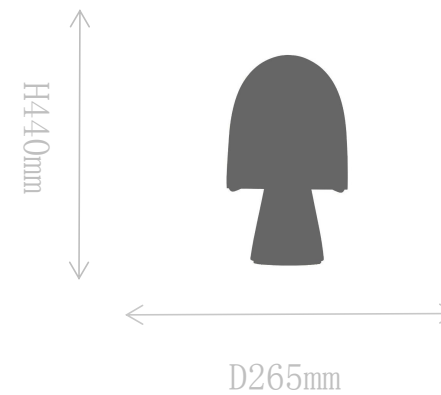

FT2106-1

Table Lamp

Material of lamp body: wood
Material of shade: glass
Bulb: E27*1 PCS