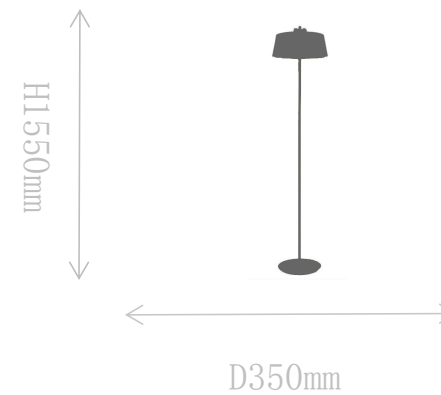

FL2130-3

Floor Lamp

Material of lamp body: aluminum

Material of shade: aluminum

Bulb: E14*3 PCS