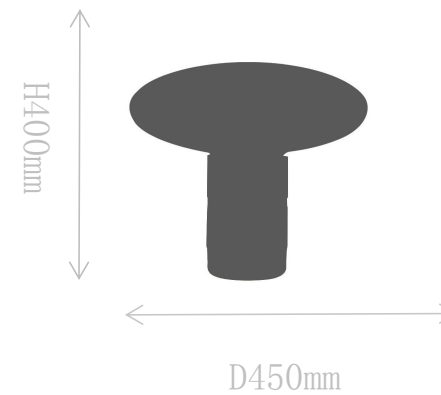

FT1816-1

Table Lamp

Material of lamp body: marble+iron
Material of shade:glass
Bulb: E27*1 PCS