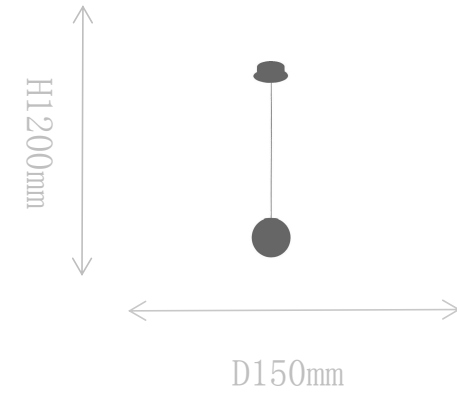

FD2102-1

Pendant Lamp

Material of lamp body: iron
Material of shade: glass
Bulb: G9*1 PCS