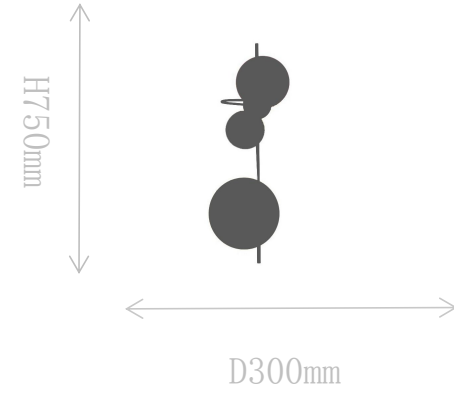

FB1855-1

Wall Lamp

Material of lamp body: iton+brass

Material of shade:aluminum

Bulb: LED*1 PCS