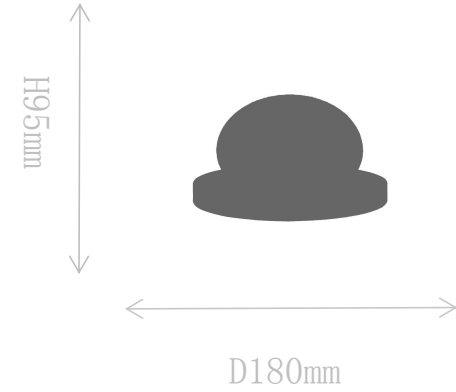

FT2199-1

Table Lamp

Material of lamp body: iron
Material of shade: glass
Bulb: LED* PCS