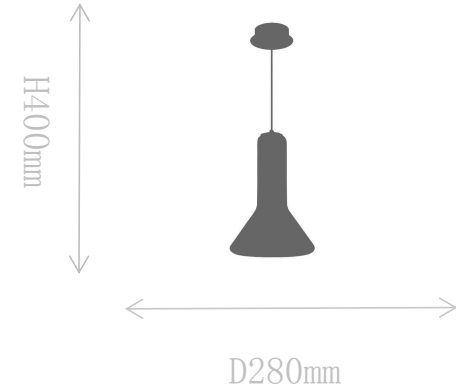

FD2175-1S

Pendant Lamp

Material of lamp body: aluminum+glass

Material of shade: glass

Bulb: COB*1 PCS