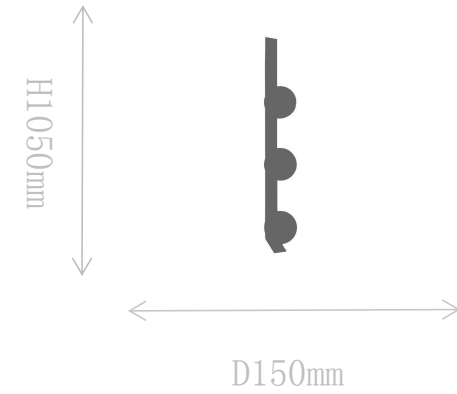

FB2102-3

Wall Lamp

Material of lamp body: iron
Material of shade: glass
Bulb: G9*3 PCS