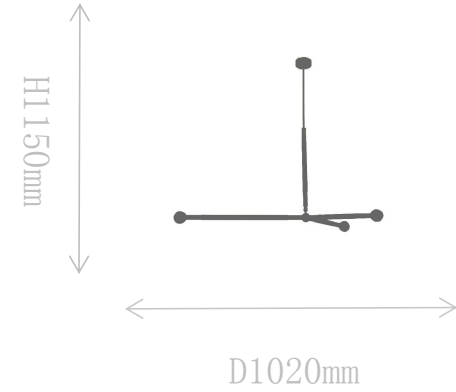

FD2180-3S

Pendant Lamp

Material of lamp body: brass

Material of shade: glass

Bulb: G4*3 PCS