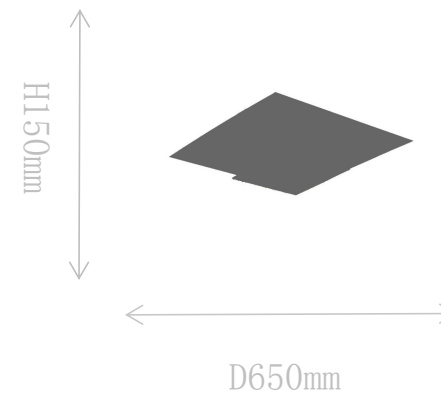

FX2189-1A

Ceiling Lamp

Material of lamp body: iron+aluminum
Material of shade: iron+aluminum
Bulb: LED*1 PCS