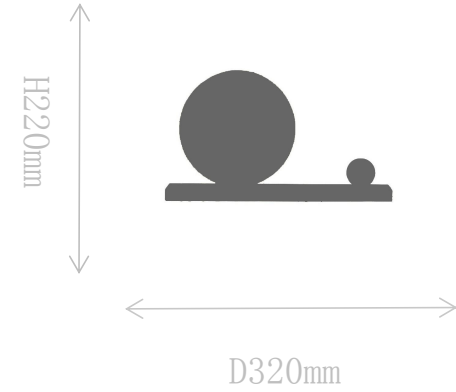

FT2108-1B

Table Lamp

Material of lamp body: aluminum

Material of shade: glass

Bulb: COB*1 PCS