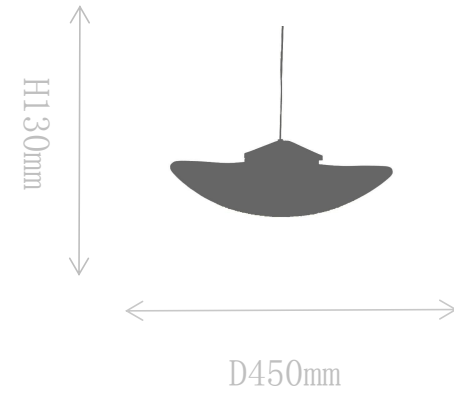

FD2128-1

Pendant Lamp

Material of lamp body: iron
Material of shade: glass
Bulb: LED*1 PCS