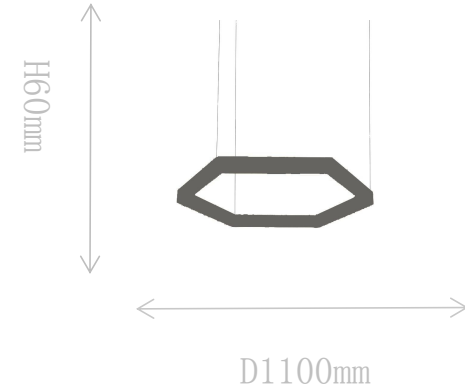

FD2016-900

Pendant Lamp

Material of lamp body: aluminum

Material of shade: aluminum

Bulb: LED\*1 PCS

FD2016-1100

Pendant Lamp

Material of lamp body: aluminum