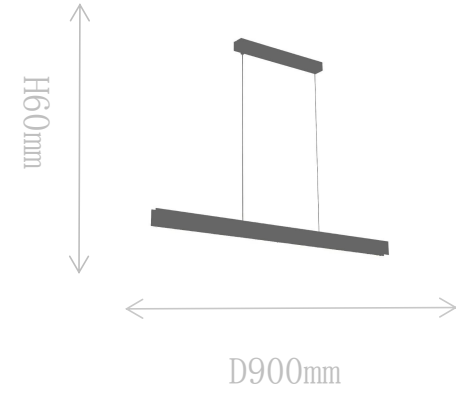

FD2193-1S

Pendant Lamp

Material of lamp body: aluminum

Material of shade: acrylic

Bulb: LED*1 PCS