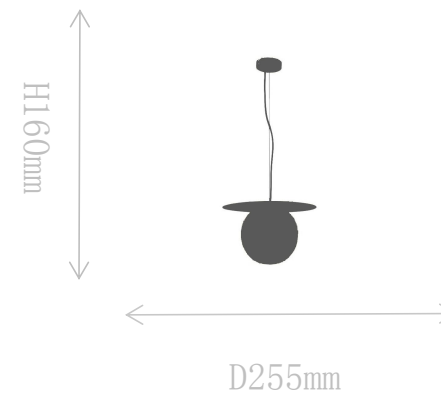

FD1875-1S

Pendant Lamp

Material of lamp body: stainless steel+alabaster

Material of shade: alabaster

Bulb: G9*1 PCS