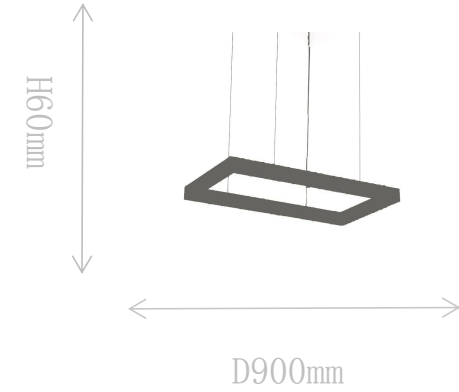

FD2016-1L

Pendant Lamp

Material of lamp body: aluminium

Material of shade: aluminium

Bulb: LED\*1 PCS

FD2016-1A

Pendant Lamp

Material of lamp body: aluminium