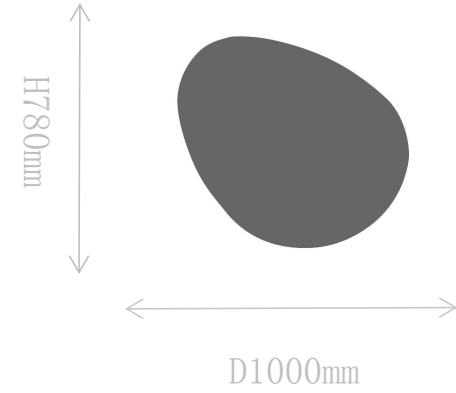

FB2168-1

Ceiling Lamp

Material of lamp body: aluminum
Material of shade: aluminum
Bulb: LED*2 PCS