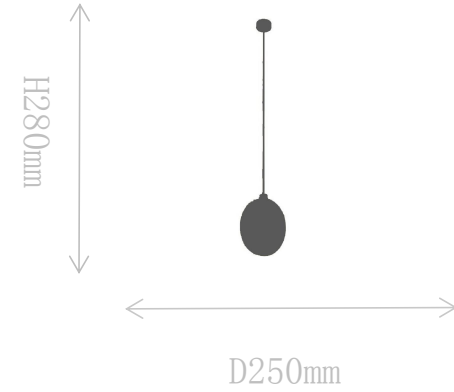

FD1876-1S

Pendant Lamp

Material of lamp body: iron+alabaster

Material of shade: alabaster

Bulb: LED*1 PCS