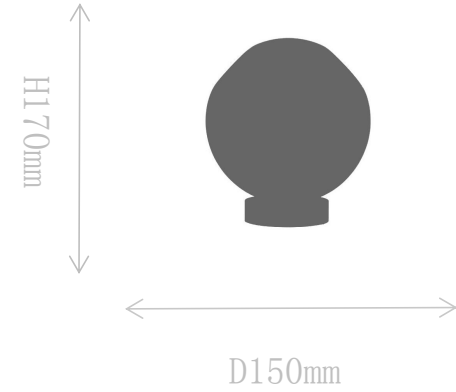

FT2102-1

Table Lamp

Material of lamp body: iron

Material of shade: glass

Bulb: G9*1 PCS