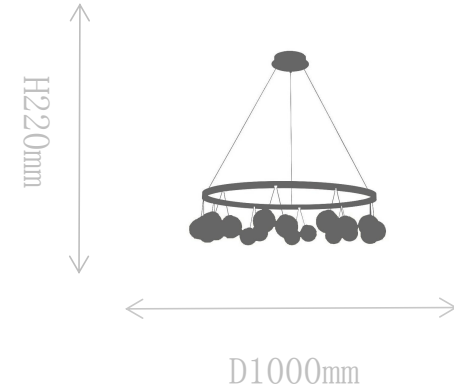

FD2126-900

Pendant Lamp

Material of lamp body: aluminum

Material of shade: glass

Bulb: G4*18 PCS