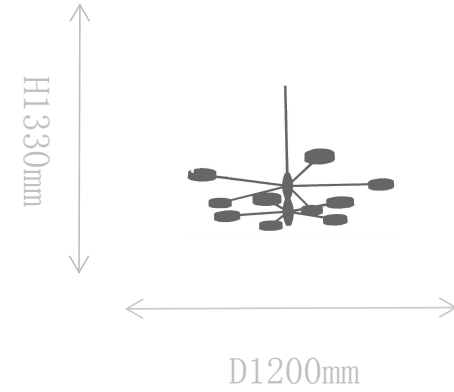

FD2120-10

Pendant Lamp

Material of lamp body: aluminum+iron

Material of shade: aluminum

Bulb: LED*10 PCS