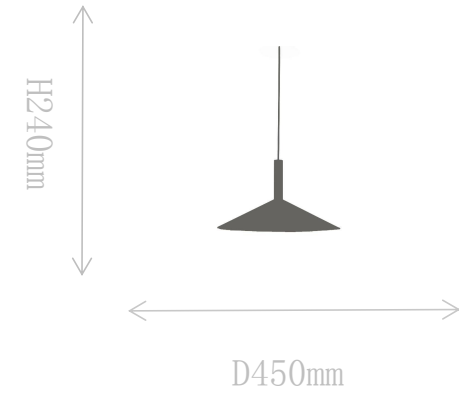

## FT2006-2

Table Lamp

Material of lamp body: aluminum

Material of shade: aluminum

Bulb: LED\*1 PCS

FD2009-1

Pendant Lamp

Material of lamp body: iron