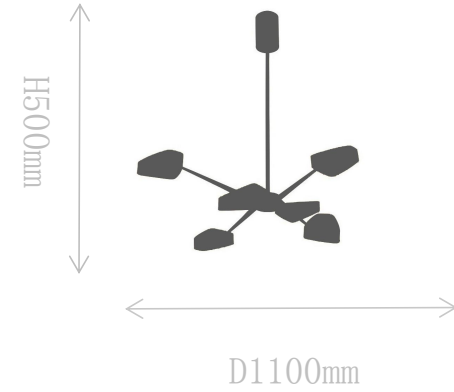

FD1637-6

Pendant Lamp

Material of lamp body: iron
Material of shade: iron
Bulb: LED*6 PCS