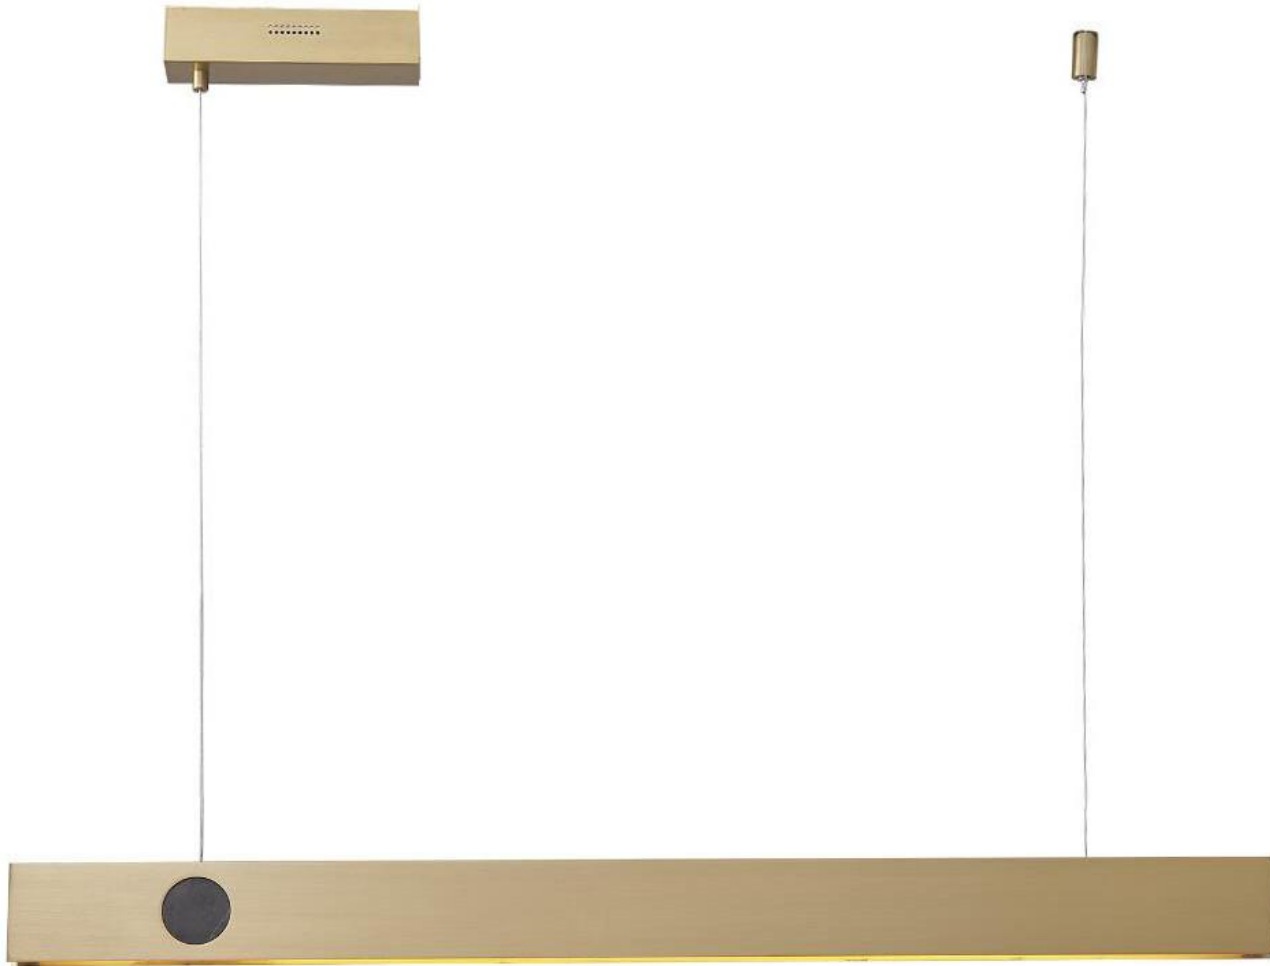

FD2195-1S

Pendant Lamp

Material of lamp body: brass
Material of shade: acrylic
Bulb: LED*1 PCS