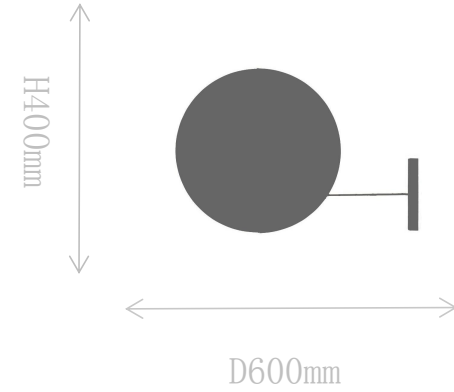

FB2145-1BS

Wall Lamp

Material of lamp body: marble+iron
Material of shade:iron+marble
Bulb: LED*1 PCS