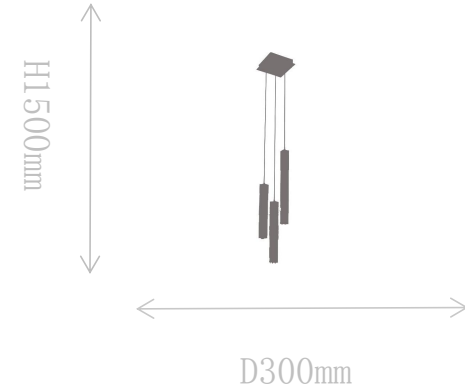

FD2019-3

Pendant Lamp

Material of lamp body: aluminum+marble

Material of shade: crystal

Bulb: COB*4 PCS