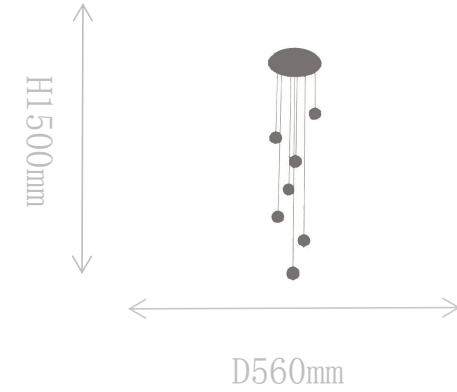

FD1907-7

Pendant Lamp