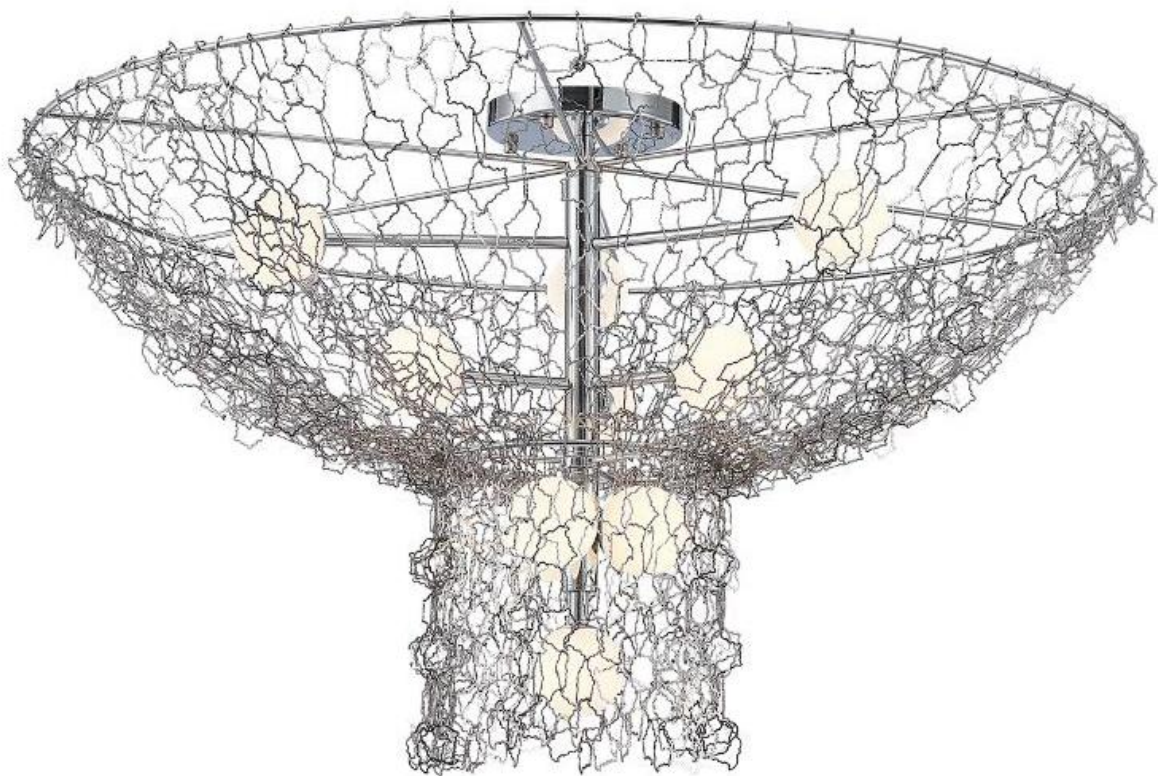

FX2183-10

Ceiling Lamp

Material of lamp body: stainless steel
Material of shade: glass
Bulb: G4*10 PCS