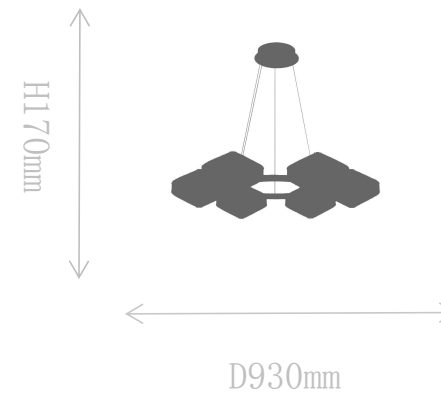

FD2136-6B

Pendant Lamp

Material of lamp body: aluminum
Material of shade: glass
Bulb: LED*6 PCS