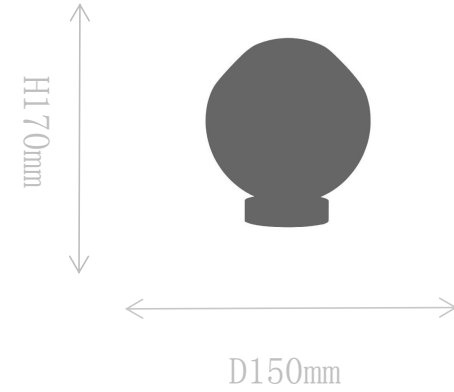

FT2102-1

Table Lamp

Material of lamp body: iron
Material of shade: glass
Bulb: G9*1 PCS