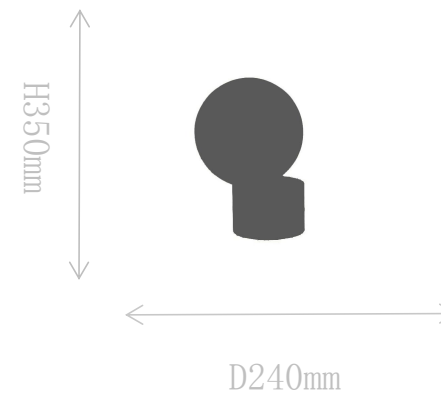

FT1627-1L

Table Lamp

Material of lamp body: iron
Material of shade: glass
Bulb: G9*1 PCS