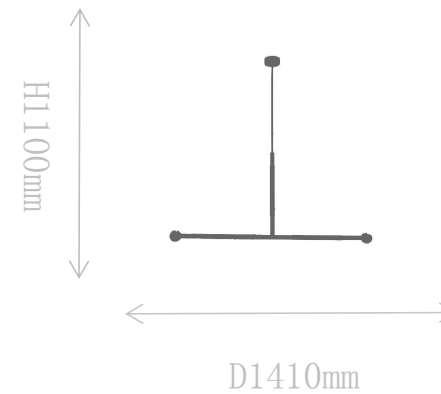

## FD2180-2

Pendant Lamp

Material of lamp body: brass  
Material of shade: glass  
Bulb: G4\*2 PCS