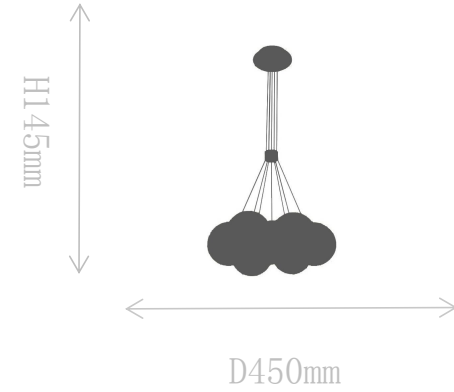

FD1879-7

Pendant Lamp

Material of lamp body: stainless steel+alabaster

Material of shade: alabaster

Bulb: G9*7 PCS