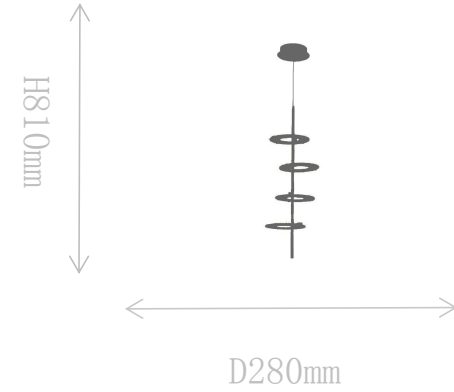

FD2189-4

Pendant Lamp

Material of lamp body: aluminum

Material of shade: aluminum

Bulb: LED*4 PCS