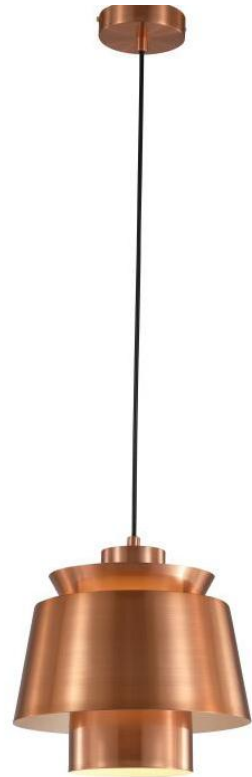

FD1629-1

Pendant Lamp

Material of lamp body: iron

Material of shade: iron

Bulb: E27*1 PCS