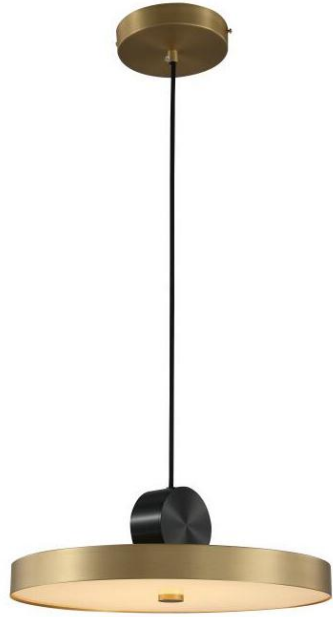

## FD1806-1C

Pendant Lamp

Material of lamp body: brass+aluminum

Material of shade: acrylic

Bulb: LED\*1 PCS