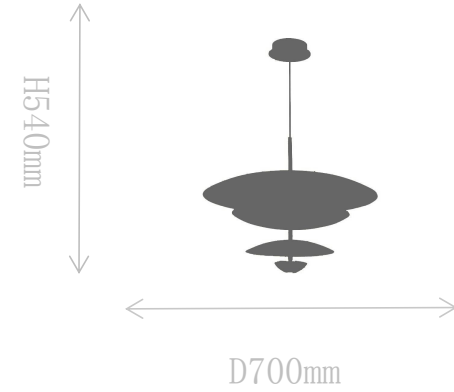

FD2159-2B

Pendant Lamp

Material of lamp body: aluminum
Material of shade: aluminum
Bulb: LED*2 PCS