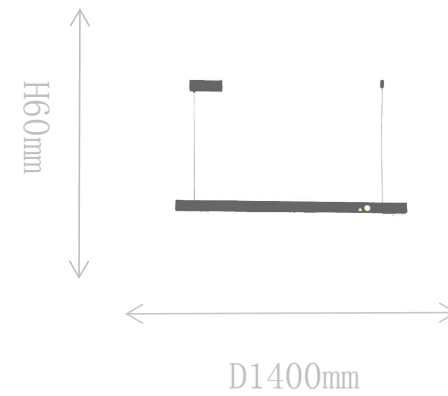

FD2186-1N

Pendant Lamp

Material of lamp body: brass
Material of shade: acrylic
Bulb: LED*1 PCS