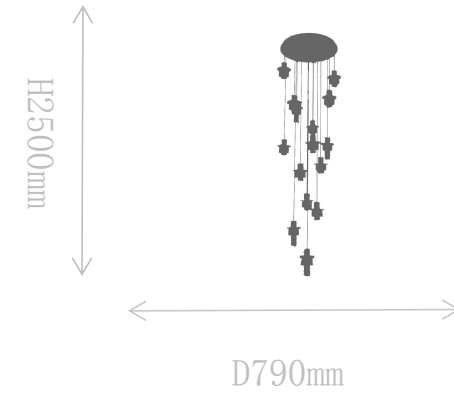

FD2132-15

Pendant Lamp

Material of lamp body: aluminum

Material of shade: glass

Bulb: COB*15 PCS