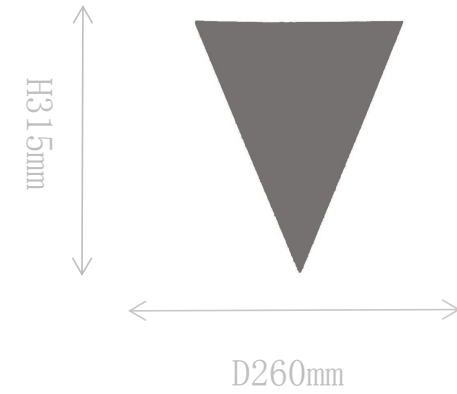

FB1848-1

Wall Lamp

Material of lamp body: stainless steel

Material of shade: acrylic

Bulb: COB*1 PCS