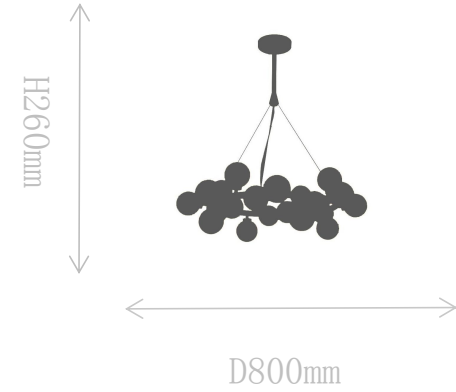

FD1621-20

Pendant Lamp

Material of lamp body: iron

Material of shade: glass

Bulb: G4*20 PCS