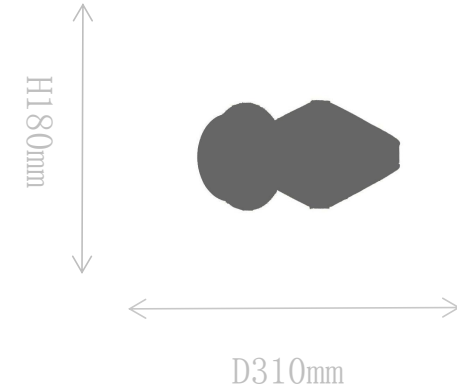

FB2136-1

Wall Lamp

Material of lamp body: aluminum

Material of shade: glass

Bulb: LED*1 PCS