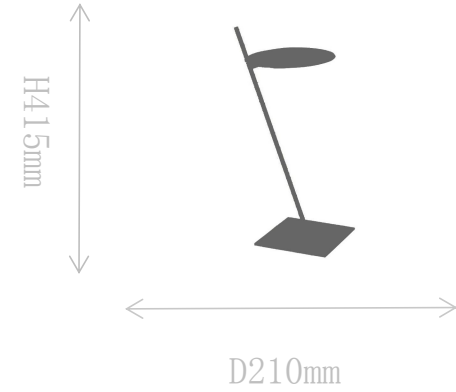

FT2181-1

Table Lamp

Material of lamp body: iron+aluminum

Material of shade: iron+aluminum

Bulb: LED*1 PCS