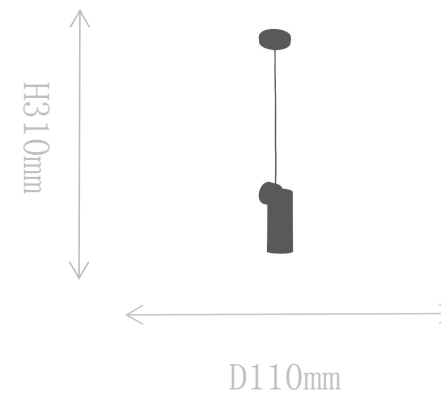

FD1806-1B

Pendant Lamp

Material of lamp body: brass+aluminum

Material of shade: acrylic

Bulb: LED*1 PCS