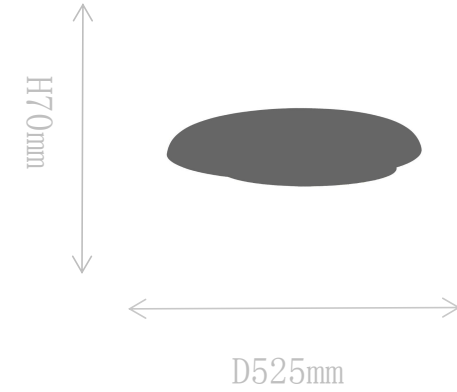

FX2160-1S

Ceiling Lamp

Material of lamp body: aluminum

Material of shade: aluminum

Bulb: LED*2 PCS