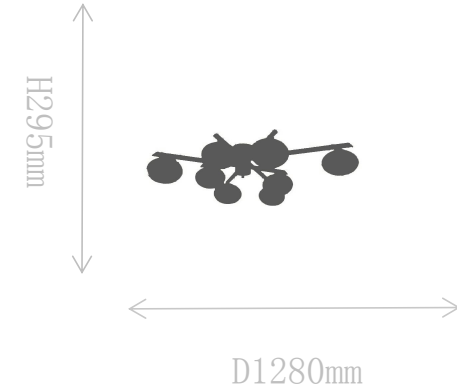

FX1861-8

Ceiling Lamp

Material of lamp body: stainless steel

Material of shade: glass

Bulb: G9*8 PCS