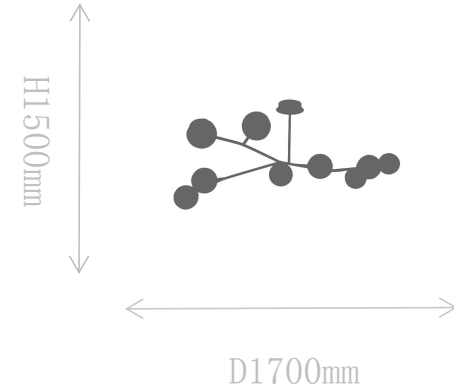

FD2102-9A

Pendant Lamp

Material of lamp body: iron
Material of shade: glass
Bulb: G9*9 PCS