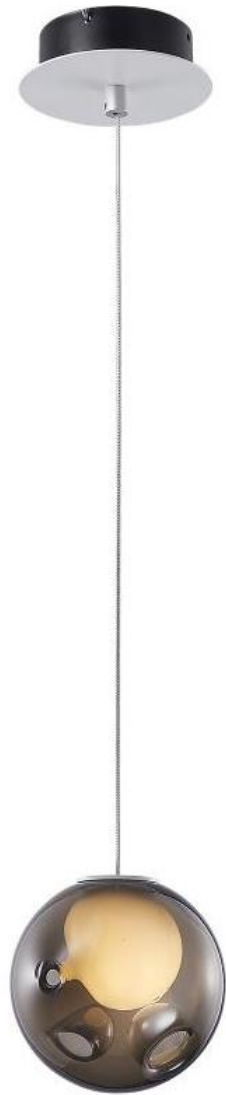

## FD2102-3B

Pendant Lamp

Material of lamp body: iron  
Material of shade: glass  
Bulb: G9\*3 PCS

# FD2102-6A

Pendant Lamp

Material of lamp body: iron  
Material of shade: glass  
Bulb: G9\*6 PCS

## FD2102-1

Pendant Lamp

Material of lamp body: iron  
Material of shade: glass  
Bulb: G9\*1 PCS