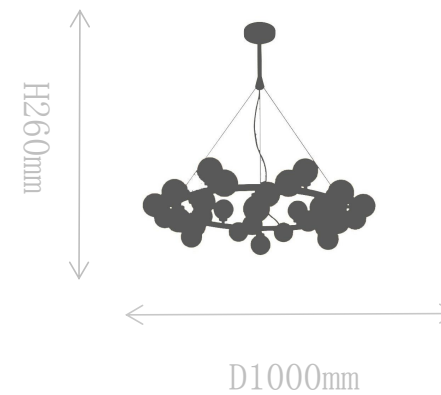

FD1621-30L

Pendant Lamp

Material of lamp body: iron
Material of shade: glass
Bulb: G4*30 PCS