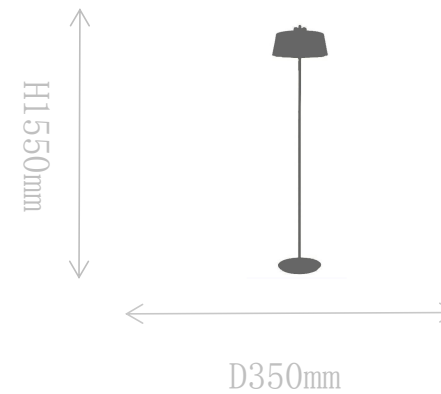

FL2130-3

Floor Lamp

Material of lamp body: aluminum

Material of shade: aluminum

Bulb: E14*3 PCS