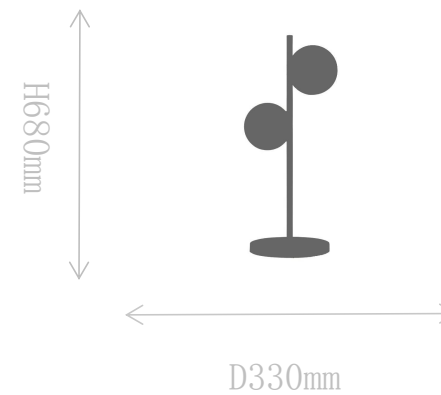

FT2102-2

Table Lamp

Material of lamp body: iron
Material of shade: glass
Bulb: G9*2 PCS