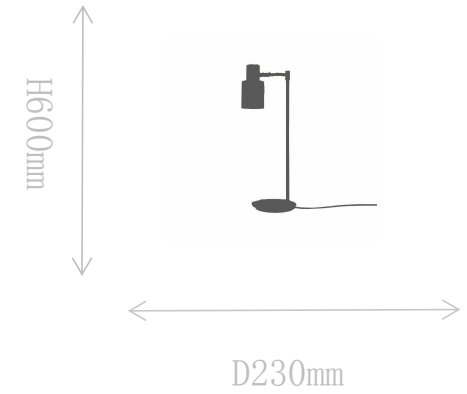

FT1628-1

Table Lamp

Material of lamp body: iron

Material of shade: iron

Bulb: E14*1 PCS