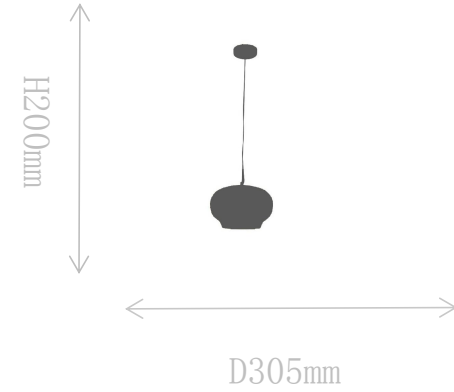

## FD1863-1A

Pendant Lamp

Material of lamp body: brass+alabaster

Material of shade: alabaster

Bulb: E27\*1 PCS