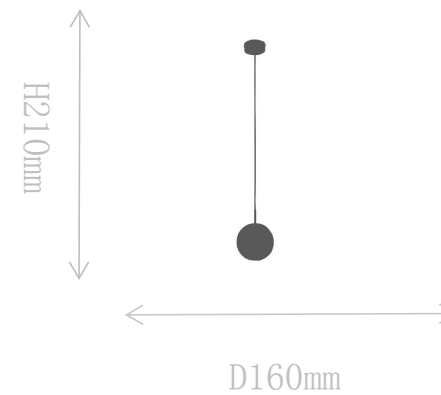

FD1837-1L

Pendant Lamp

Material of lamp body: iron+marble

Material of shade: crystal

Bulb: LED*1 PCS