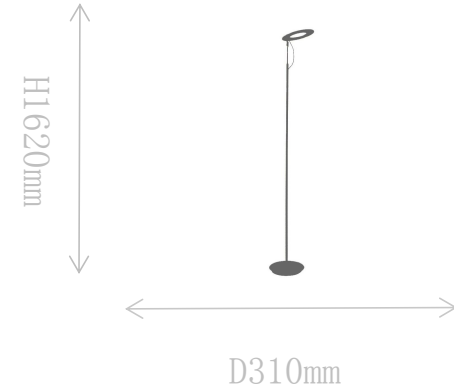

FL2189-1B

Floor Lamp

Material of lamp body: iron+aluminum

Material of shade: iron+aluminum

Bulb: LED*1 PCS