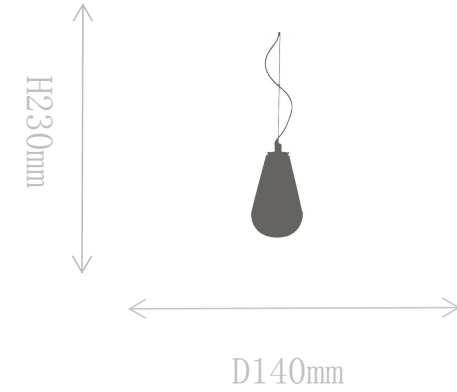

## Pendant Lamp

Material of lamp body: aluminum  
Material of shade: marble+glass  
Bulb: LED\*1 PCS

FD2038-1D

Pendant Lamp

Material of lamp body: aluminum  
Material of shade: alabaster+glass  
Bulb: LED\*1 PCS