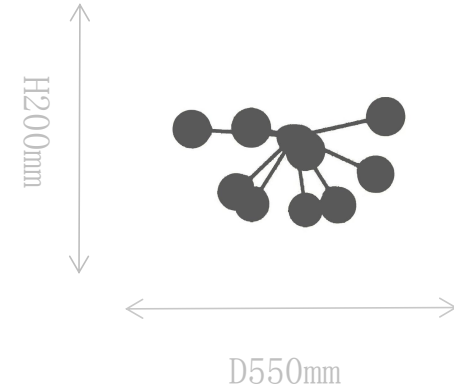

FX1654-9

Ceiling Lamp

Material of lamp body: iron
Material of shade: glass
Bulb: G9*9 PCS