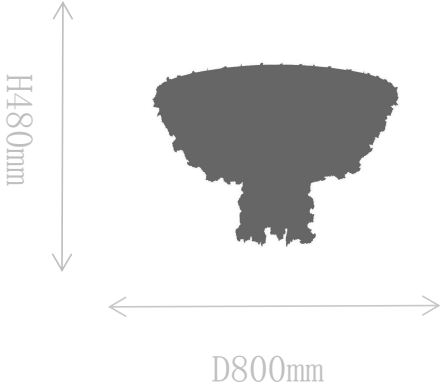

FX2183-7

Ceiling Lamp

Material of lamp body: stainless steel
Material of shade: glass
Bulb: G4*7 PCS