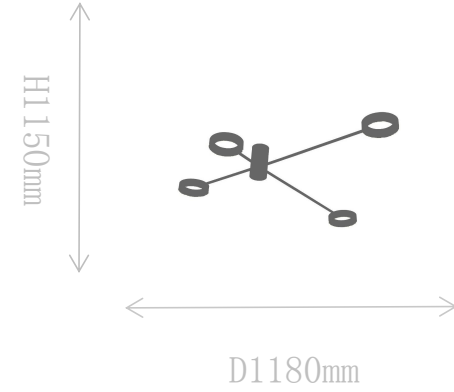

FX2120-4B

Ceiling Lamp

Material of lamp body: aluminum+iron

Material of shade: aluminum

Bulb: LED*4 PCS