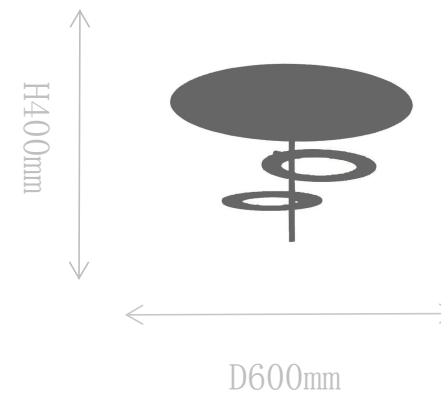

FX2189-2B

Ceiling Lamp

Material of lamp body: iron+aluminum
Material of shade: iron+aluminum
Bulb: LED*3 PCS