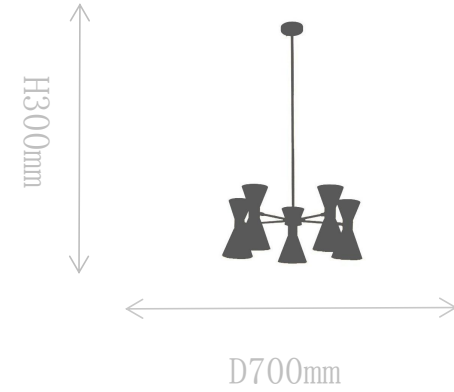

FD1613-5

Pendant Lamp

Material of lamp body: iron
Material of shade: iron
Bulb: G4*5/E14*5 PCS