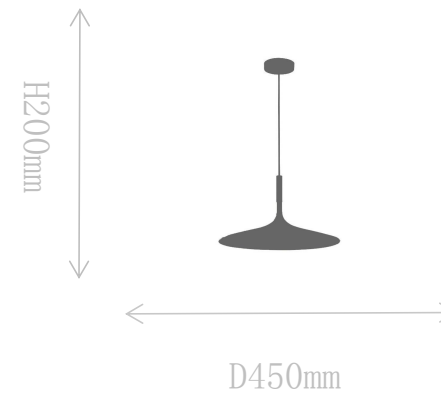

FD2190-1

Pendant Lamp

Material of lamp body: resin+iron
Material of shade: resin
Bulb: LED*1 PCS