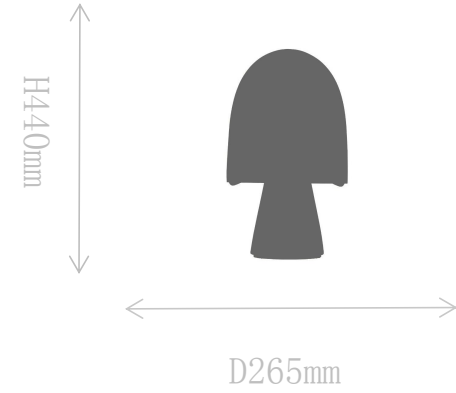

FT2106-1

Table Lamp

Material of lamp body: marble

Material of shade: glass

Bulb: E27*1 PCS