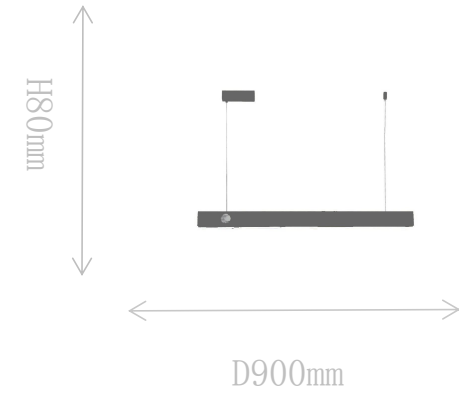

FD2195-1S

Pendant Lamp

Material of lamp body: brass
Material of shade: acrylic
Bulb: LED*1 PCS