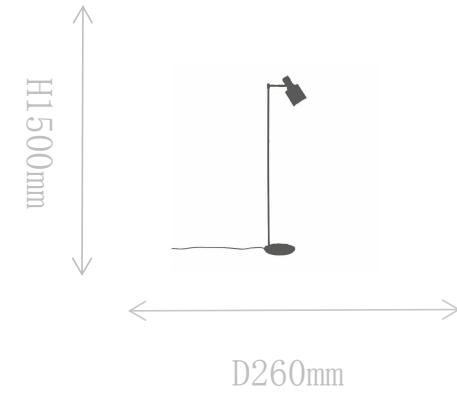

FL1628-1

Floor Lamp

Material of lamp body: iron
Material of shade: iron
Bulb: E27*1 PCS