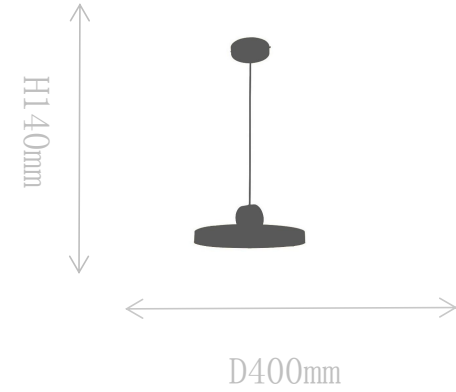

FD1806-1D

Pendant Lamp

Material of lamp body: brass+aluminum

Material of shade: acrylic

Bulb: LED*1 PCS