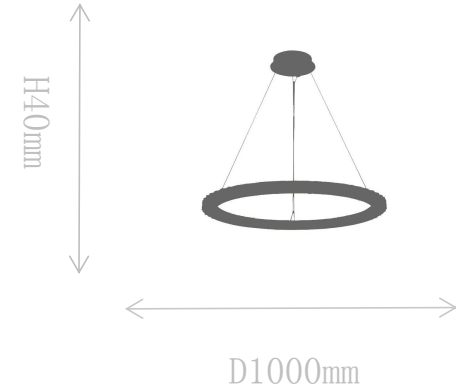

FD2198-1000

Pendant Lamp

Material of lamp body: stainless steel

Material of shade: alabaster

Bulb: LED*1 PCS