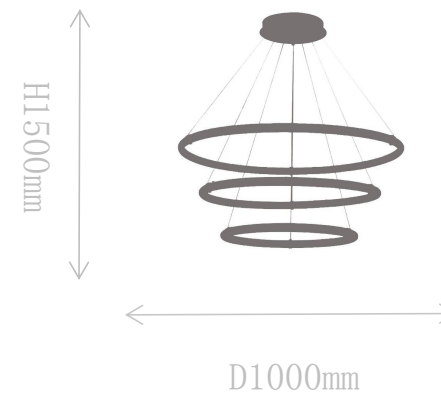

FD2006-3C

Pendant Lamp

Material of lamp body: aluminum
Material of shade: aluminum
Bulb: LED*3 PCS