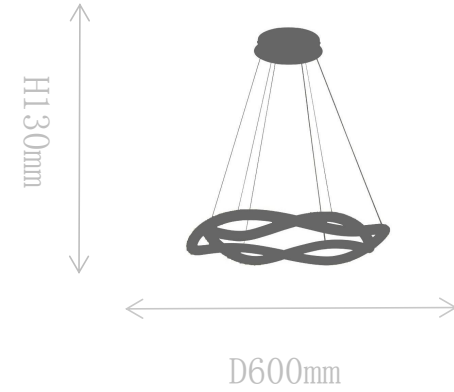

FD2155-600

Pendant Lamp

Material of lamp body: aluminum
Material of shade: acrylic
Bulb: LED*2 PCS