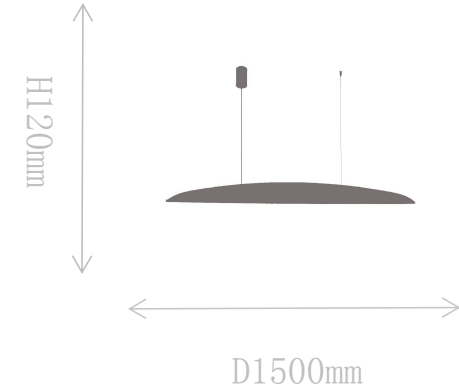

FD1920-1L

Pendant Lamp