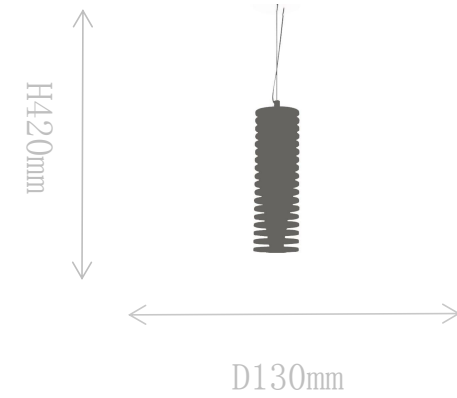

FD2038-1AM

Pendant Lamp

Material of lamp body: aluminum

Material of shade: alabaster

Bulb: LED*1 PCS