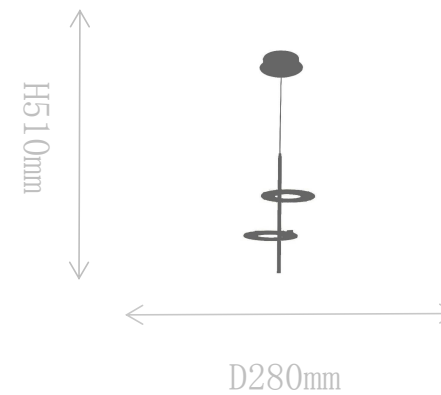

## FD2189-2

Pendant Lamp

Material of lamp body: aluminum  
Material of shade: aluminum  
Bulb: LED\*2 PCS