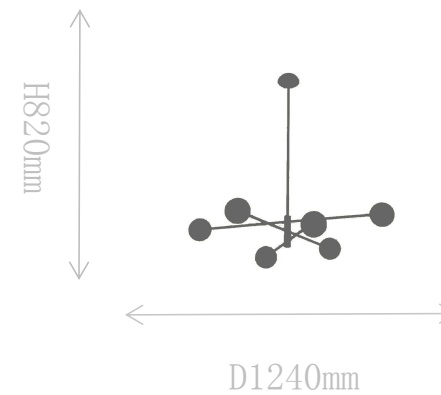

FD2122-6

Pendant Lamp

Material of lamp body: iron
Material of shade: glass
Bulb: G9*6 PCS