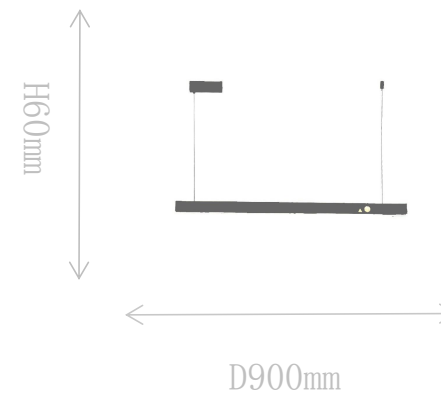

FD2186-1S

Pendant Lamp

Material of lamp body: brass
Material of shade: acrylic
Bulb: LED*1 PCS