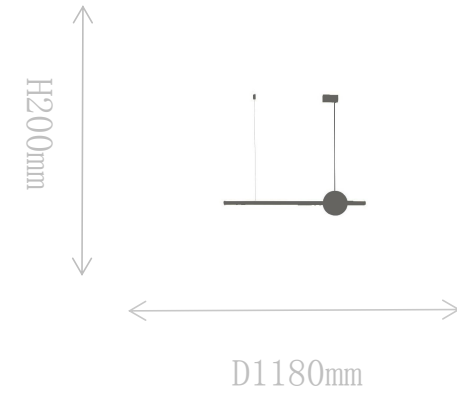

FD2040-1

Pendant Lamp

Material of lamp body: brass
Material of shade: acrylic
Bulb: LED*1 PCS