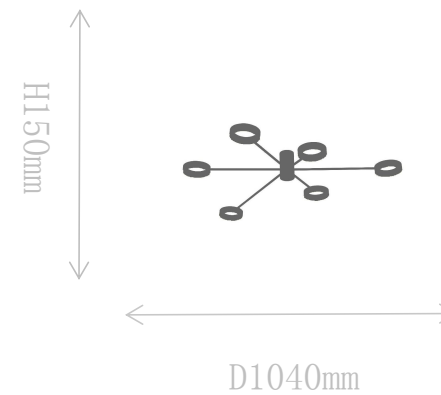

FX2120-6

Ceiling Lamp

Material of lamp body: aluminum+iron

Material of shade: aluminum

Bulb: LED*6 PCS