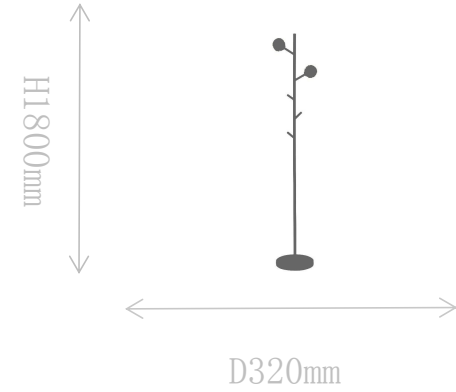

FL2126-2

Floor Lamp

Material of lamp body: aluminum+marble

Material of shade: glass

Bulb: G4*2 PCS