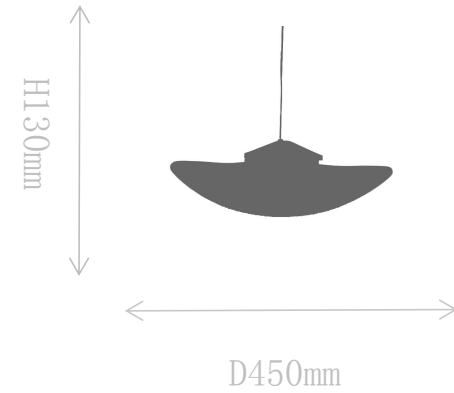

FD2128-1

Pendant Lamp

Material of lamp body: iron
Material of shade: glass
Bulb: LED*1 PCS