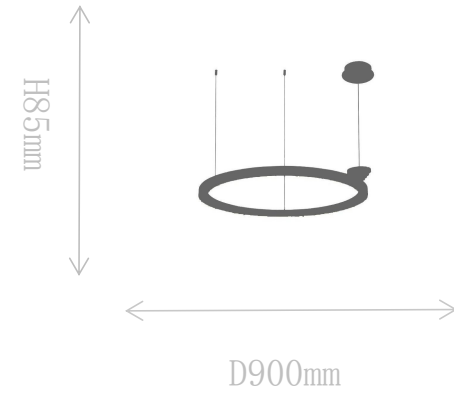

FD2192-900

Pendant Lamp

Material of lamp body: stainless steel
Material of shade: acrylic
Bulb: LED*1 PCS