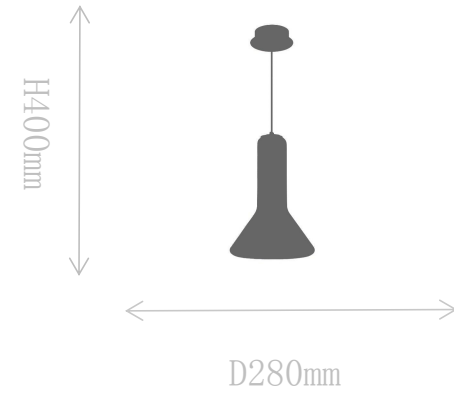

FD2175-1S

Pendant Lamp

Material of lamp body: aluminum+glass

Material of shade: glass

Bulb: COB*1 PCS