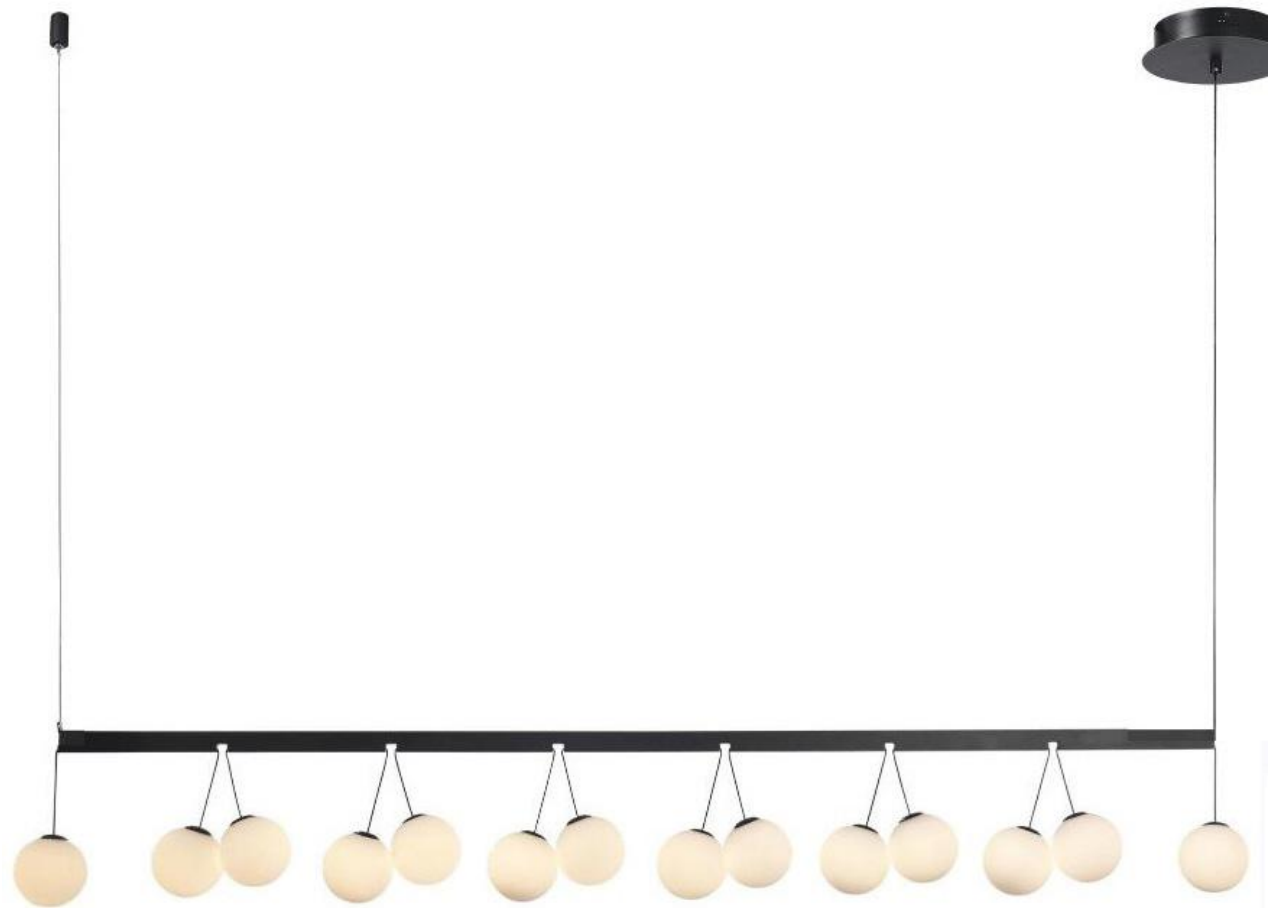

## FD2126-900

Pendant Lamp

Material of lamp body: aluminum

Material of shade: glass

Bulb: G4\*18 PCS

**FD2126-8**

Pendant Lamp

Material of lamp body: aluminum  
Material of shade: glass  
Bulb: G4\*8 PCS

## FD2126-10

Pendant Lamp

Material of lamp body: aluminum  
Material of shade: glass  
Bulb: G4\*10 PCS