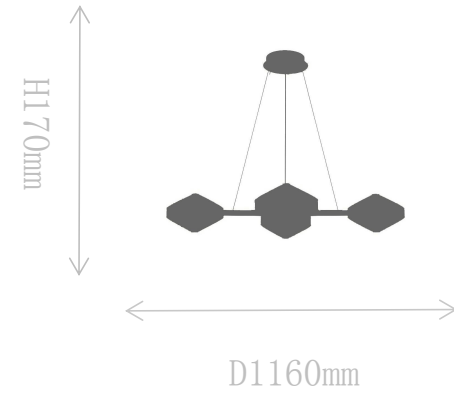

## FD2136-4

Pendant Lamp

Material of lamp body: aluminum

Material of shade: glass

Bulb: LED\*4 PCS