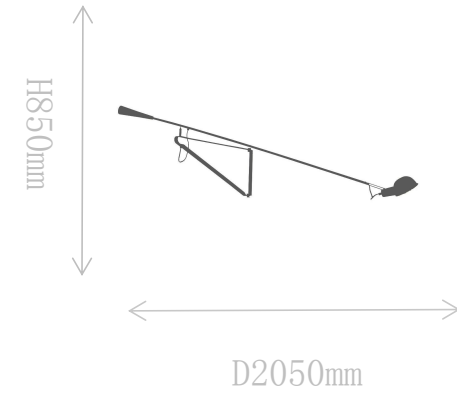

FB1634-1

Wall Lamp

Material of lamp body: iron
Material of shade: iron
Bulb: E27*1 PCS