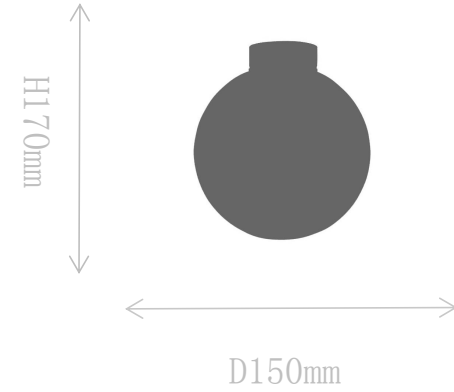

FX2102-1

Ceiling Lamp

Material of lamp body: iron
Material of shade: glass
Bulb: G9*1 PCS