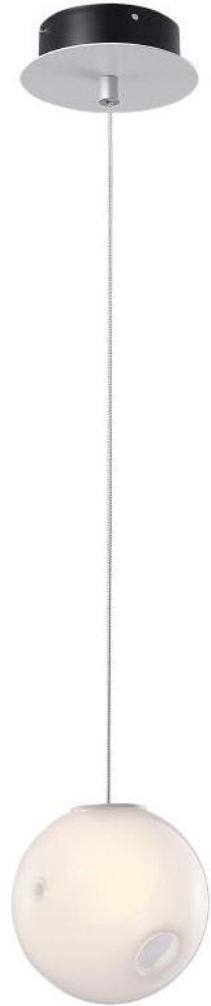

## FD2102-3A

Pendant Lamp

Material of lamp body: iron  
Material of shade: glass  
Bulb: G9\*3 PCS

## FD2102-6B

Pendant Lamp

Material of lamp body: iron  
Material of shade: glass  
Bulb: G9\*6PCS

## FD2102-3B

Pendant Lamp

Material of lamp body: iron  
Material of shade: glass  
Bulb: G9\*3 PCS

# FD2102-6A

Pendant Lamp

Material of lamp body: iron  
Material of shade: glass  
Bulb: G9\*6 PCS