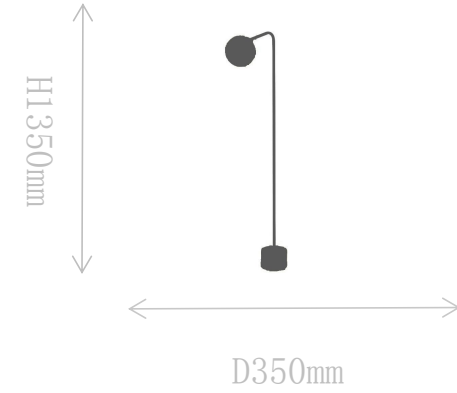

FL1649-1

Floor Lamp

Material of lamp body: iron

Material of shade: glass

Bulb: G9*1 PCS