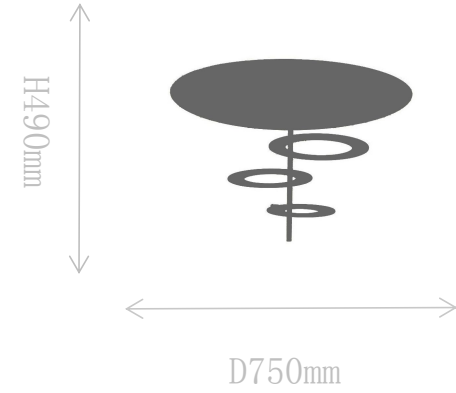

FX2189-3B

Ceiling Lamp

Material of lamp body: iron+aluminum

Material of shade: iron+aluminum

Bulb: LED*3 PCS