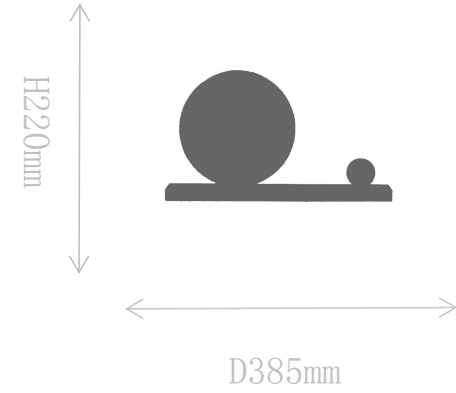

FT2108-1A

Table Lamp

Material of lamp body: aluminum

Material of shade: glass

Bulb: COB*1 PCS