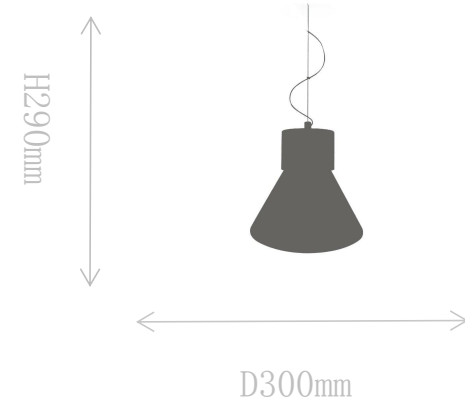

FD2066-1S

Pendant Lamp

Material of lamp body: iron+marble

Material of shade: glass

Bulb: E27*1 PCS