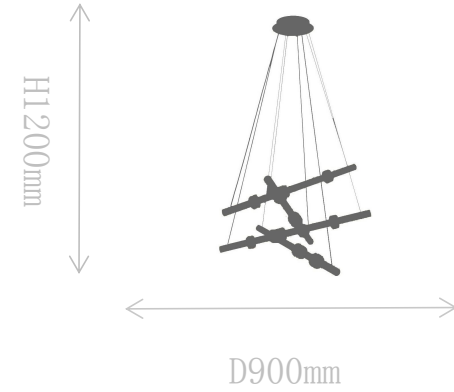

FD2152-12

Pendant Lamp

Material of lamp body: aluminum
Material of shade: alabaster
Bulb: LED*12 PCS