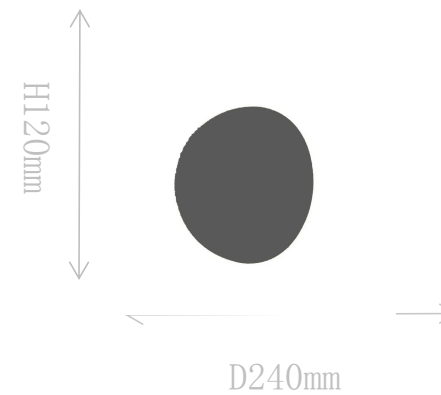

FB1875-1BM

Wall Lamp

Material of lamp body: aluminum+alabaster

Material of shade: alabaster

Bulb: G9*1 PCS