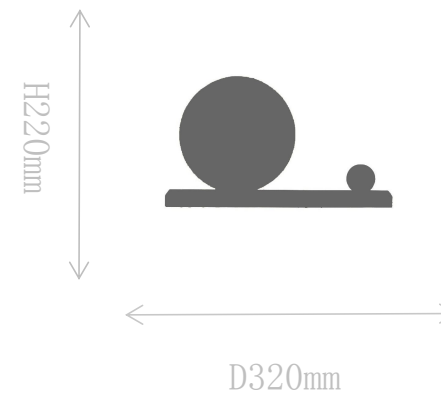

FT2108-1B

Table Lamp

Material of lamp body: aluminum

Material of shade: glass

Bulb: COB*1 PCS