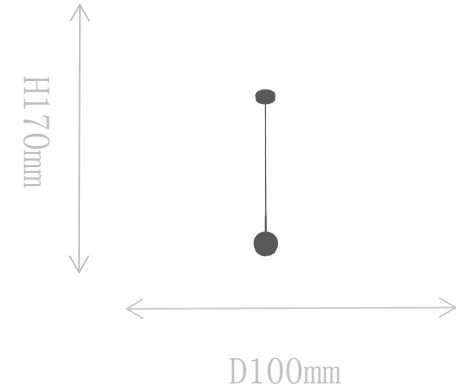

FD1837-1S

Pendant Lamp

Material of lamp body: iron+marble

Material of shade: crystal

Bulb: LED*1 PCS