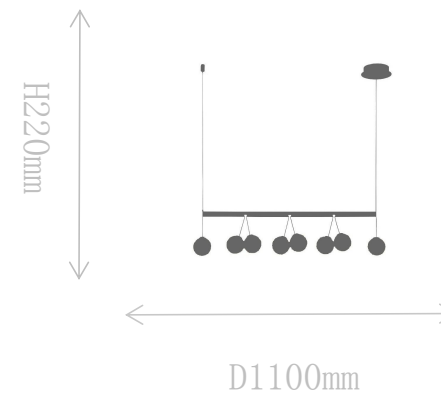

## FD2126-900

Pendant Lamp

Material of lamp body: aluminum

Material of shade: glass

Bulb: G4\*18 PCS

**FD2126-8**

Pendant Lamp

Material of lamp body: aluminum  
Material of shade: glass  
Bulb: G4\*8 PCS