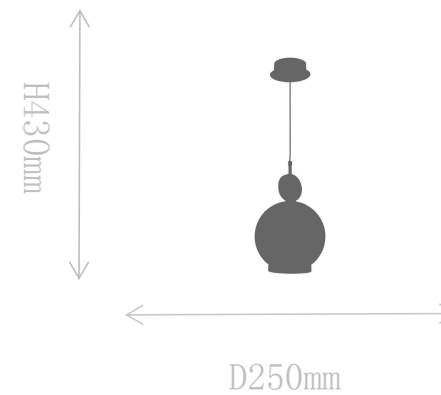

FD2135-1

Pendant Lamp

Material of lamp body: aluminum

Material of shade: glass

Bulb: LED*1 PCS