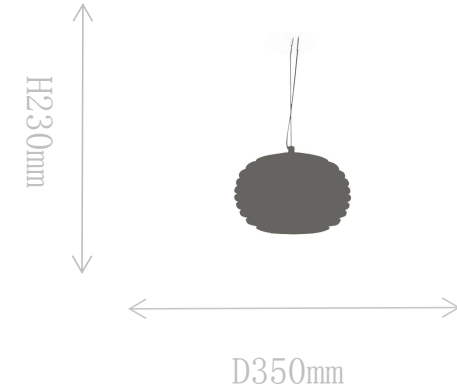

# FD2038-1BM

Pendant Lamp

Material of lamp body: aluminum  
Material of shade: alabaster  
Bulb: LED\*1 PCS

FD2038-1BL

Pendant Lamp

Material of lamp body: aluminum

Material of shade: alabaster

Bulb: LED\*1 PCS