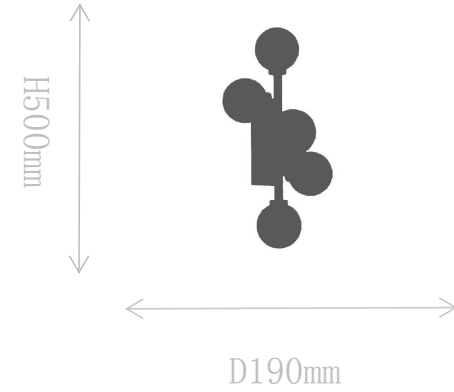

FB1621-5

Wall Lamp

Material of lamp body: iron
Material of shade: glass
Bulb: G4*5 PCS