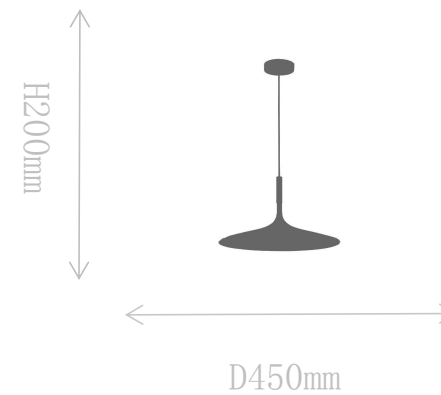

FD2190-1

Pendant Lamp

Material of lamp body: resin+iron
Material of shade: resin
Bulb: LED*1 PCS