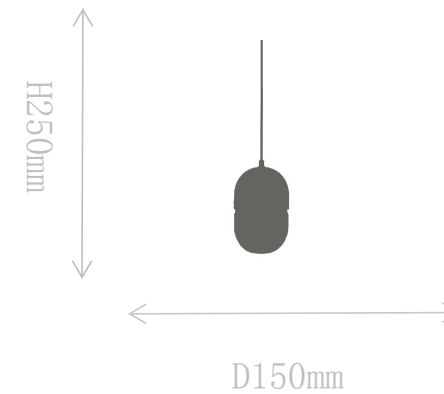

Material of lamp body: iron  
Material of shade: alabaster  
Bulb: E14\*1 PCS