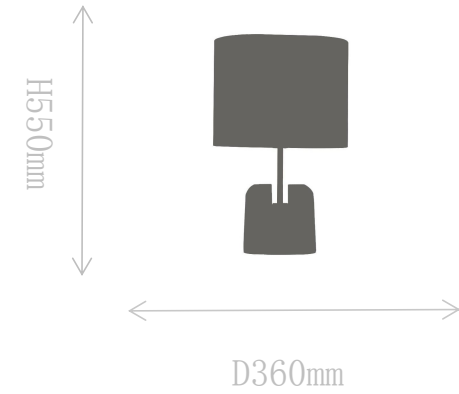

## Pendant Lamp

Material of lamp body: brass  
Material of shade: acrylic  
Bulb: LED\*1 PCS

FT2045-1

Table Lamp

Material of lamp body: iron+marble

Material of shade: cloth

Bulb: E27\*1 PCS

FT2045-1