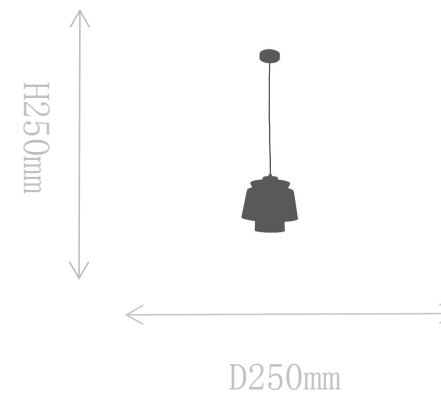

## FD1629-1

Pendant Lamp

Material of lamp body: iron  
Material of shade: iron  
Bulb: E27\*1 PCS