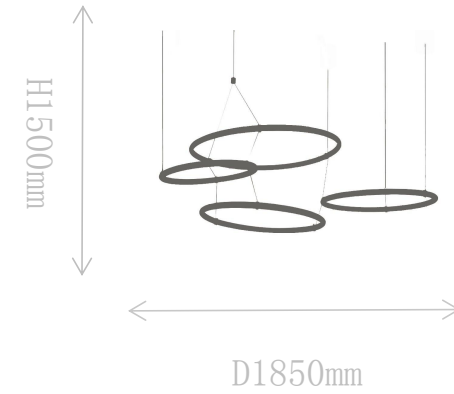

FD2006-4

Pendant Lamp

Material of lamp body: aluminum
Material of shade: aluminum
Bulb: LED*4 PCS