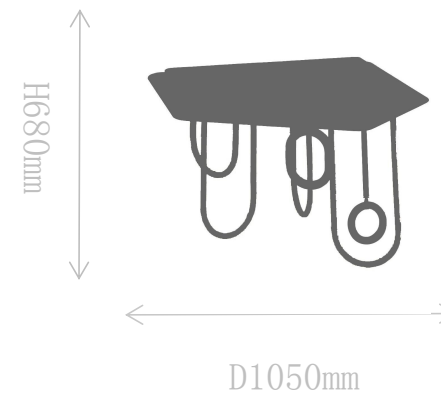

FX2165-4S

Ceiling Lamp

Material of lamp body: iron+marble
Material of shade: silicone
Bulb: LED*4 PCS