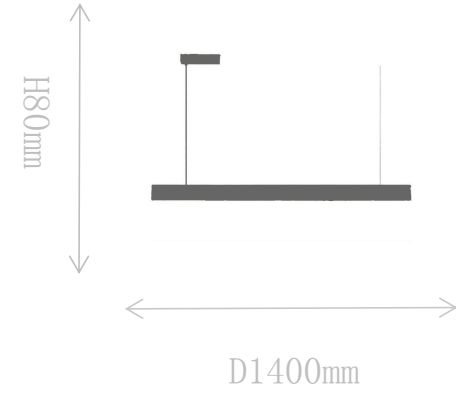

FD2139-1

Pendant Lamp

Material of lamp body: Brass

Material of shade: acrylic

Bulb: LED*1 PCS