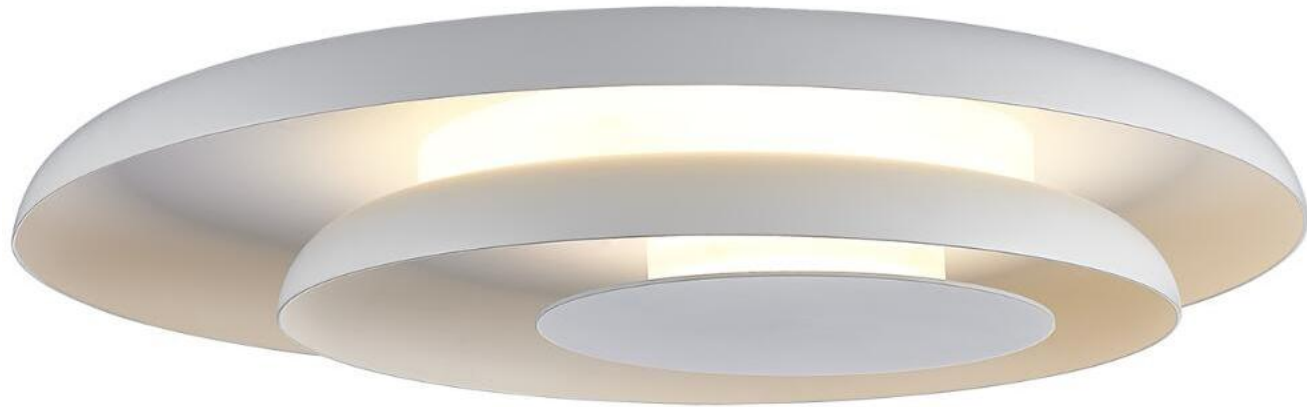

FX2160-1L

Ceiling Lamp

Material of lamp body: aluminum
Material of shade: aluminum
Bulb: LED*2 PCS