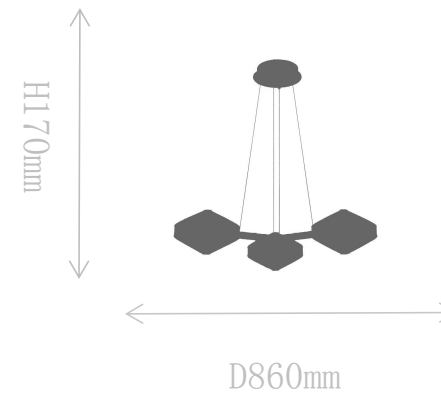

FD2136-3

Pendant Lamp

Material of lamp body: aluminum
Material of shade: glass
Bulb: LED*3 PCS