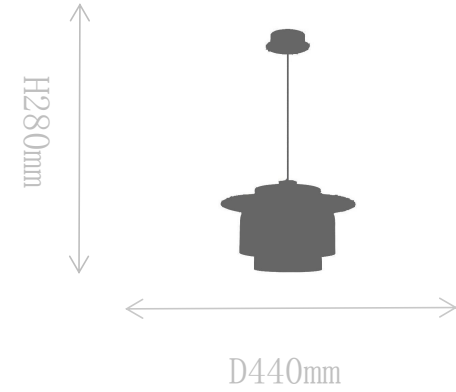

FD2132-1D

Pendant Lamp

Material of lamp body: aluminum

Material of shade: glass

Bulb: COB*1 PCS