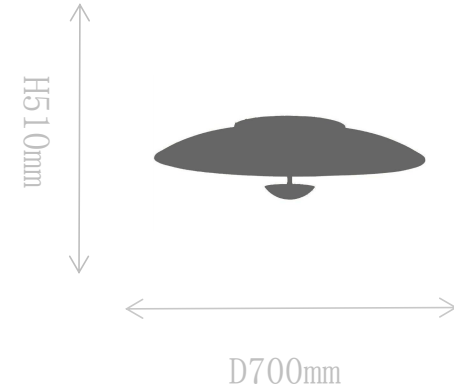

FB2159-1M

Wall/Ceiling Lamp

Material of lamp body: aluminum

Material of shade: aluminum

Bulb: LED*1 PCS