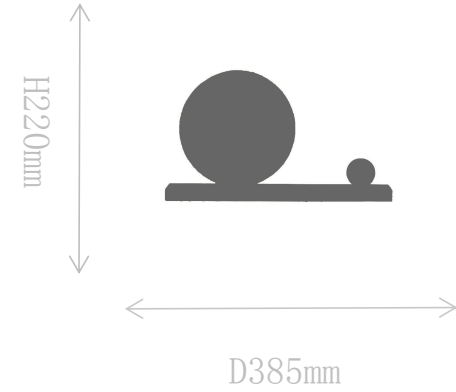

FT2108-1A

Table Lamp

Material of lamp body: marble

Material of shade: glass

Bulb: COB*1 PCS