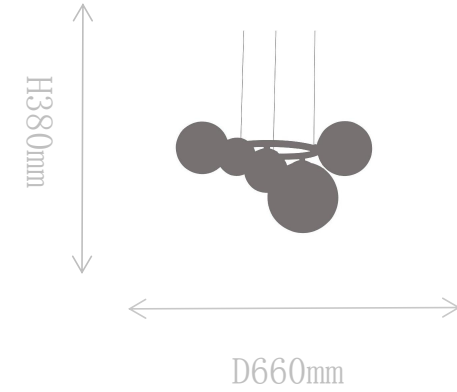

FD1921-5

Pendant Lamp

Material of lamp body: brass

Material of shade: glass

Bulb: G9*5 PCS