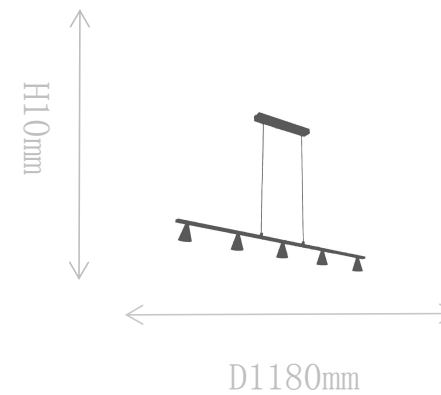

FD1908-5

Pendant Lamp

Material of lamp body: brass

Material of shade: brass

Bulb: COB*5 PCS