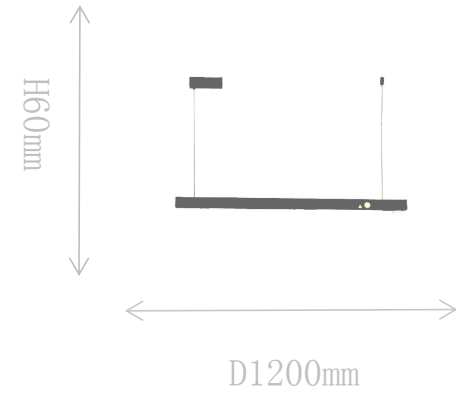

FD2186-1M

Pendant Lamp

Material of lamp body: brass
Material of shade: acrylic
Bulb: LED*1 PCS