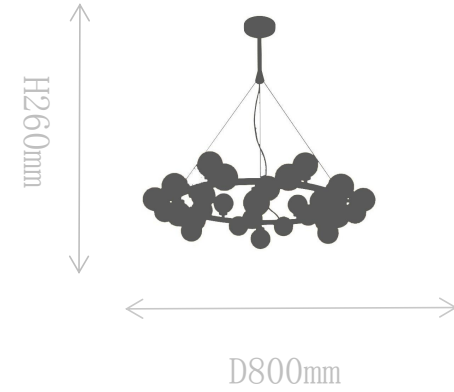

FD1621-30L

Pendant Lamp

Material of lamp body: iron

Material of shade: glass

Bulb: G4*30 PCS