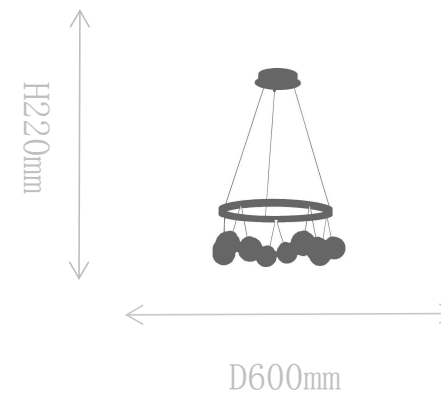

FD2126-500

Pendant Lamp

Material of lamp body: aluminum
Material of shade: glass
Bulb: G4*10 PCS