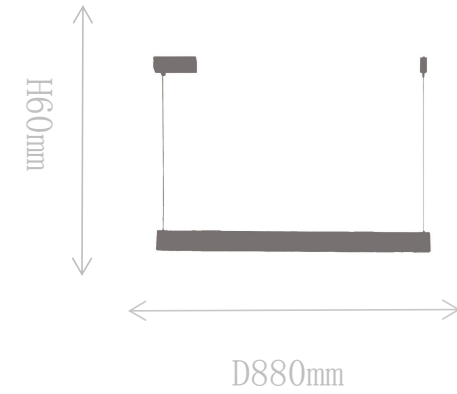

FT2010-1L

Table Lamp

Material of lamp body: marble  
Material of shade: acrylic  
Bulb: LED\*1 PCS

FD2016-1S

Pendant Lamp

Material of lamp body: aluminum

Material of shade: aluminum

Bulb: LED\*1 PCS