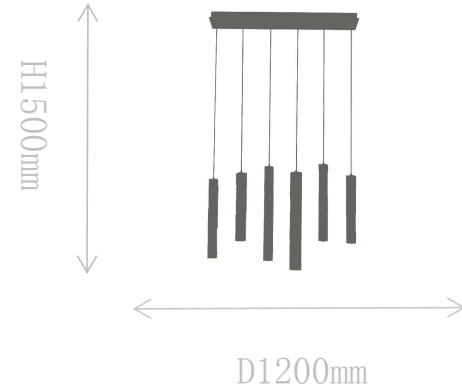

FD2019-6

Pendant Lamp