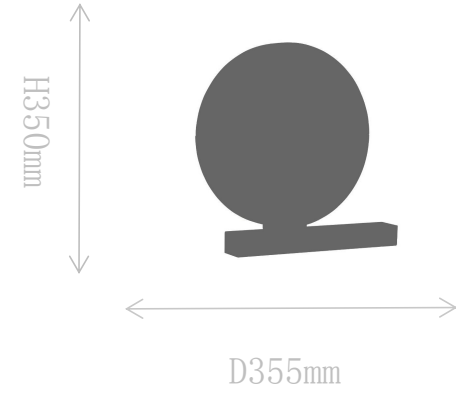

FT2140-1

Table Lamp

Material of lamp body: iron+marble
Material of shade: marble
Bulb: LED*1 PCS