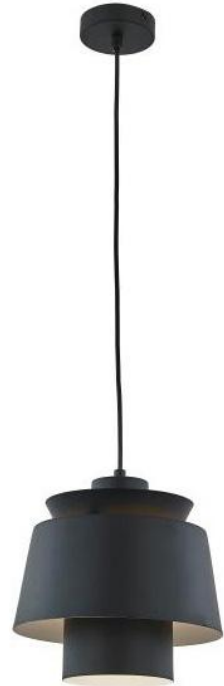

## FD1629-1

Pendant Lamp

Material of lamp body: iron  
Material of shade: iron  
Bulb: E27\*1 PCS