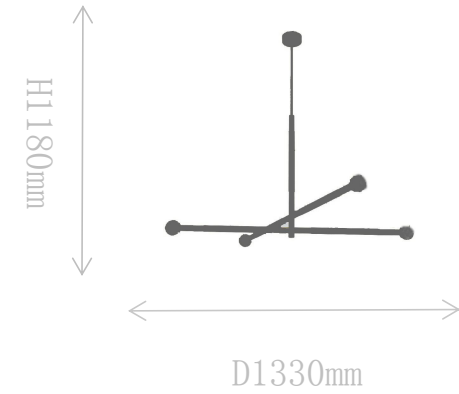

FD2180-4

Pendant Lamp

Material of lamp body: brass
Material of shade: glass
Bulb: G4*4 PCS