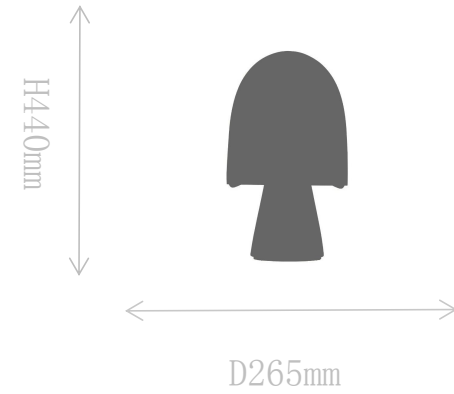

FT2106-1

Table Lamp

Material of lamp body: marble

Material of shade: glass

Bulb: E27*1 PCS