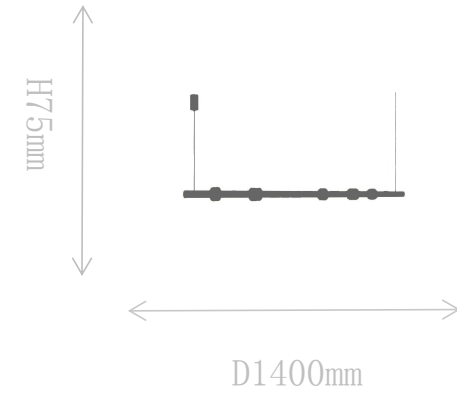

FD2152-5S

Pendant Lamp

Material of lamp body: aluminum

Material of shade: alabaster

Bulb: LED*5 PCS