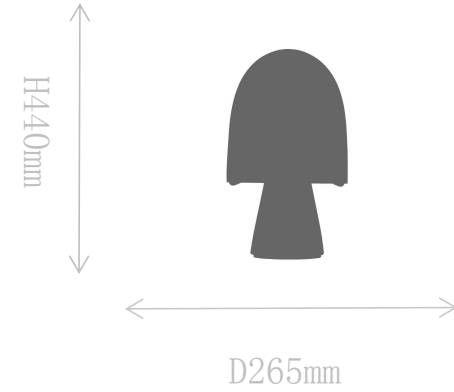

FT2106-1

Table Lamp

Material of lamp body: marble

Material of shade: glass

Bulb: E27*1 PCS