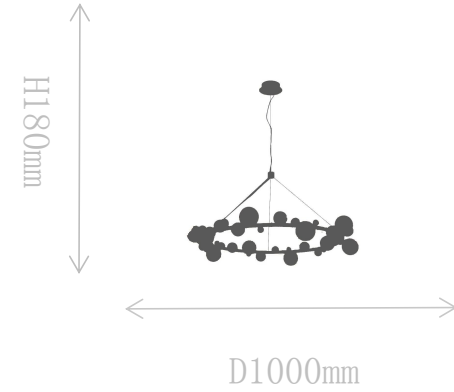

FD1901-1000

Pendant Lamp

Material of lamp body: stainless steel+iron

Material of shade: glass

Bulb: G4*10 PCS