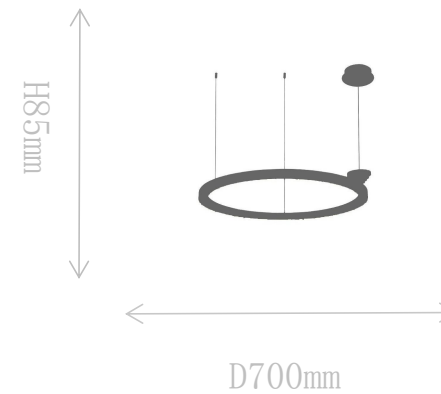

FD2192-700

Pendant Lamp

Material of lamp body: stainless steel
Material of shade: acrylic
Bulb: LED*1 PCS