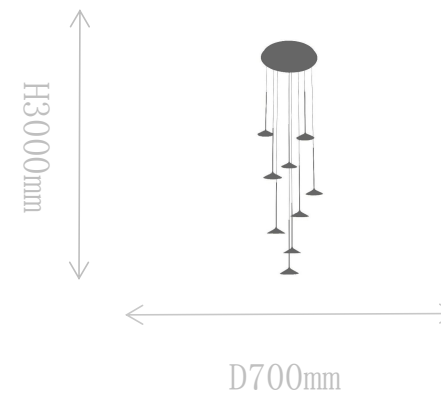

FD2196-9

Pendant Lamp

Material of lamp body: aluminum+stainless steel

Material of shade: acrylic

Bulb: LED*9 PCS