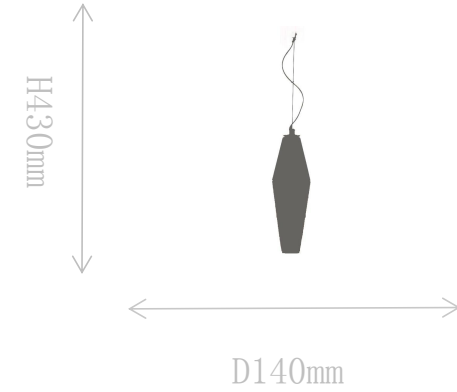

## Pendant Lamp

Material of lamp body: aluminum  
Material of shade: marble+glass  
Bulb: LED\*1 PCS

FD2038-1C

Pendant Lamp

Material of lamp body: aluminum  
Material of shade: alabaster+glass  
Bulb: LED\*1 PCS