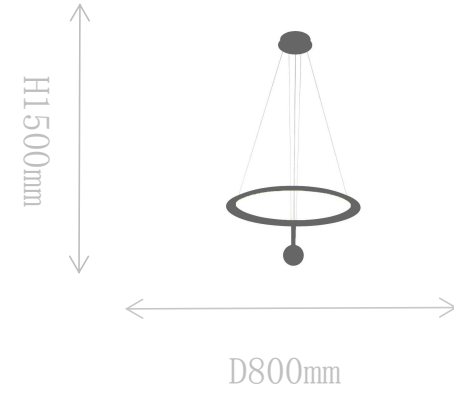

FD2201-1L

Pendant Lamp

Material of lamp body: aluminum

Material of shade: silicone

Bulb: LED*1 PCS