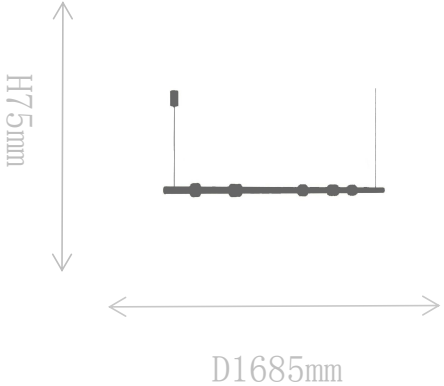

FD2152-5L

Pendant Lamp

Material of lamp body: aluminum
Material of shade: alabaster
Bulb: LED*5 PCS