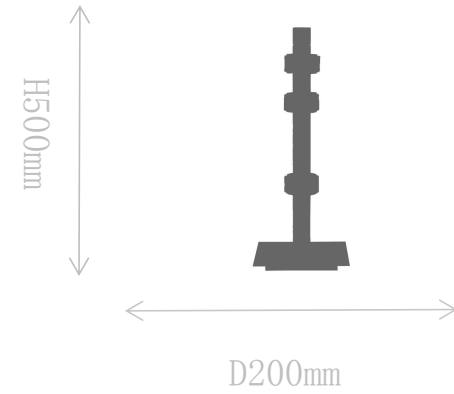

FT2152-3

Table Lamp

Material of lamp body: aluminum

Material of shade: alabaster

Bulb: LED*3 PCS