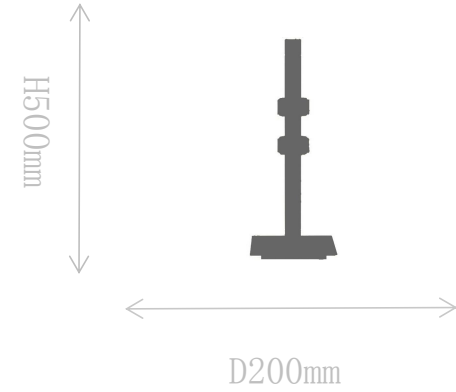

FT2152-2

Table Lamp

Material of lamp body: aluminum

Material of shade: alabaster

Bulb: LED*2 PCS