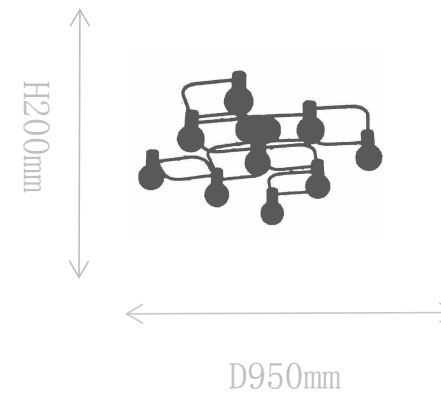

FX1621-9

Ceiling Lamp

Material of lamp body: iron
Material of shade: glass
Bulb: G4*9 PCS