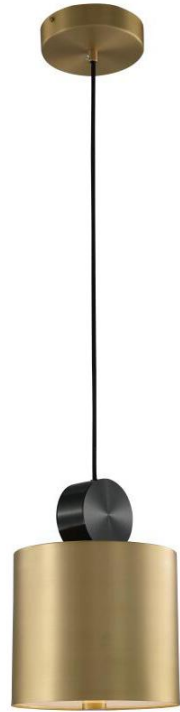

## FD1806-1B

Pendant Lamp

Material of lamp body: brass+aluminum

Material of shade: acrylic

Bulb: LED\*1 PCS