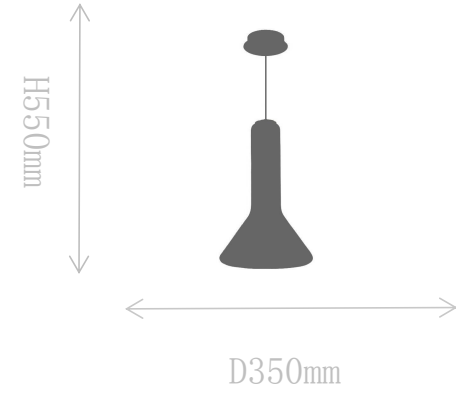

FD2175-1L

Pendant Lamp

Material of lamp body: aluminum+glass

Material of shade: glass

Bulb: COB*1 PCS