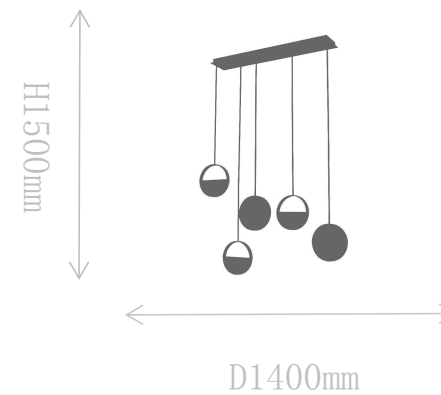

FD2140-5

Pendant Lamp

Material of lamp body: iron+marble

Material of shade: marble

Bulb: LED*5 PCS