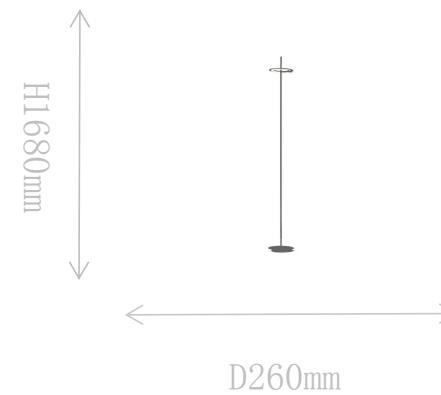

FL2189-1A

Floor Lamp

Material of lamp body: iron+aluminum

Material of shade: iron+aluminum

Bulb: LED*1 PCS