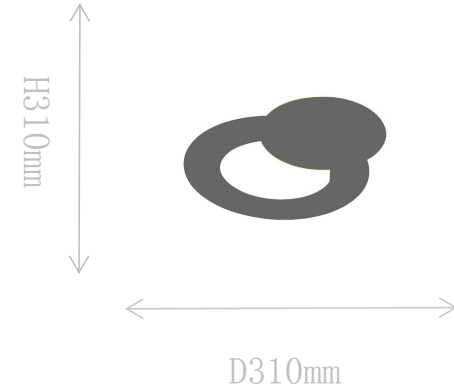

FB2189-1BL

Wall/Ceiling Lamp

Material of lamp body: aluminum
Material of shade: aluminum
Bulb: LED*1 PCS