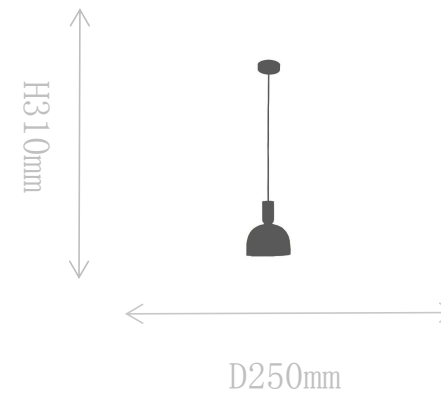

FD1878-1L

Pendant Lamp

Material of lamp body: iron+marble
Material of shade: alabaster
Bulb: G9*1 PCS