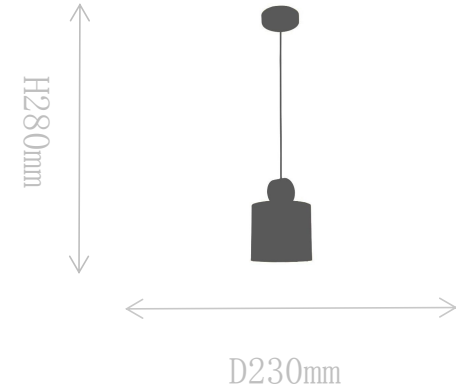

FD1806-1C

Pendant Lamp

Material of lamp body: brass+aluminum

Material of shade: acrylic

Bulb: LED*1 PCS