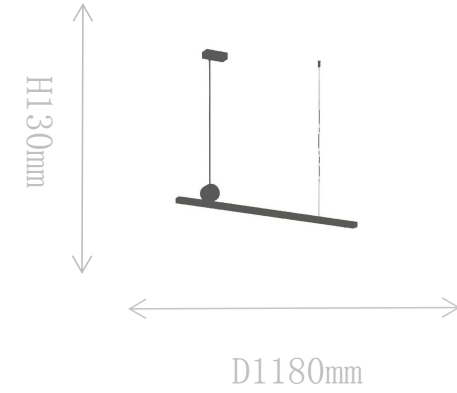

FD1806-1L

Pendant Lamp

Material of lamp body: brass+aluminum

Material of shade: acrylic

Bulb: LED*1 PCS