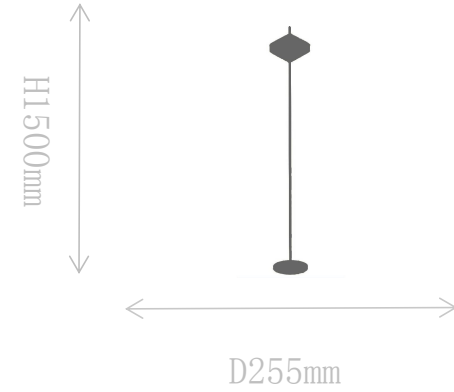

FL2136-1

Floor Lamp

Material of lamp body: aluminum

Material of shade: glass

Bulb: LED*1 PCS