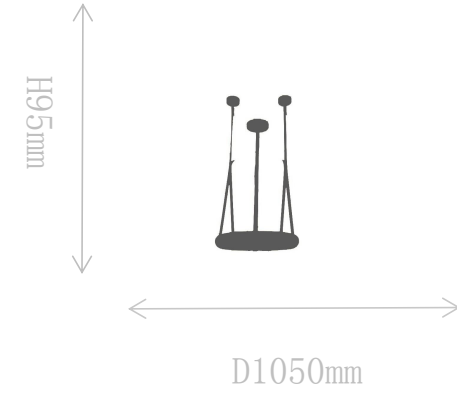

FD1880-1XL

Pendant Lamp

Material of lamp body: brass+alabaster+leather

Material of shade: alabaster

Bulb: LED*1 PCS