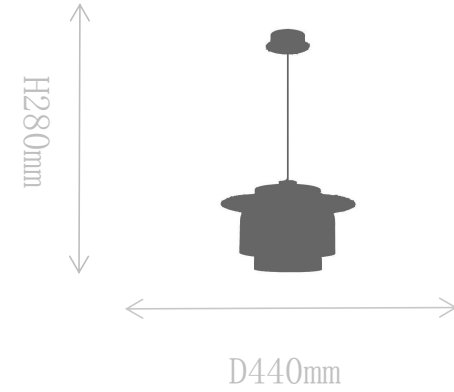

FD2132-1D

Pendant Lamp

Material of lamp body: aluminum

Material of shade: glass

Bulb: COB*1 PCS