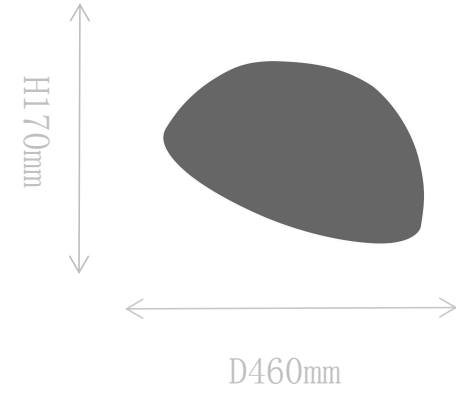

FX2176-1S

Ceiling Lamp

Material of lamp body: iron
Material of shade: iron+acrylic
Bulb: LED*1 PCS