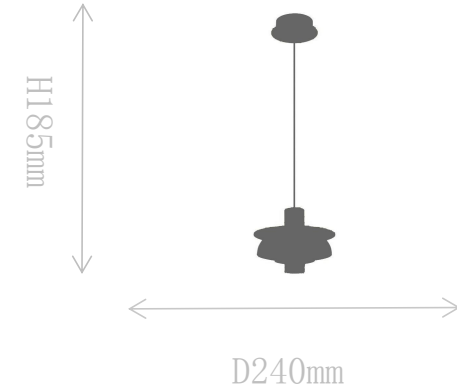

FD2132-1B

Pendant Lamp

Material of lamp body: aluminum

Material of shade: glass

Bulb: COB*1 PCS