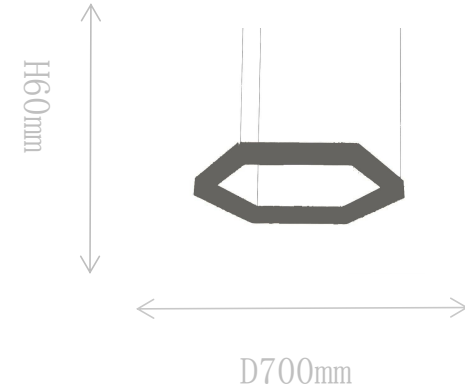

# FD2016-1C

Pendant Lamp

Material of lamp body: aluminum  
Material of shade: aluminum  
Bulb: LED\*1 PCS

FD2016-700

Pendant Lamp

Material of lamp body: aluminum

Material of shade: aluminum

Bulb: LED\*1 PCS