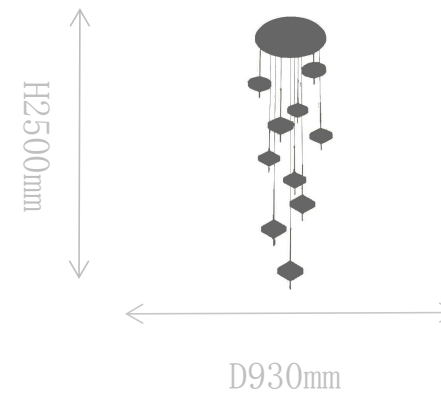

FD2136-10

Pendant Lamp

Material of lamp body: aluminum

Material of shade: glass

Bulb: LED*10 PCS