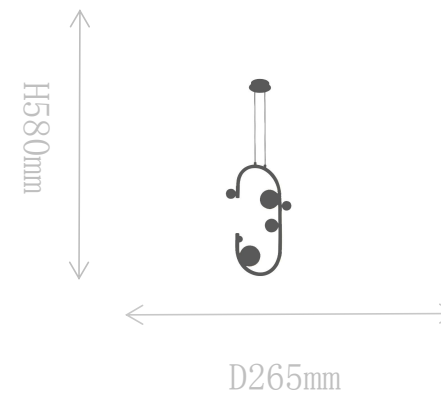

FD1901-2

Pendant Lamp

Material of lamp body: stainless steel+iron

Material of shade: glass

Bulb: G4*2 PCS