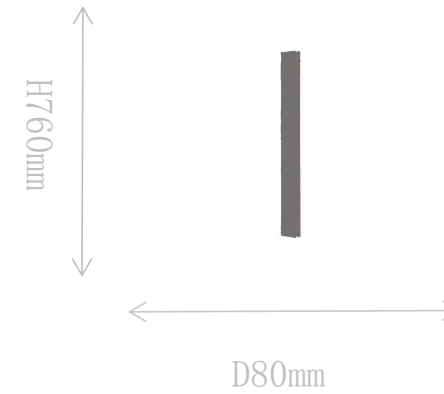

FB2068-1

Wall Lamp

Material of lamp body: brass
Material of shade: acrylicBulb: LED*1
PCS