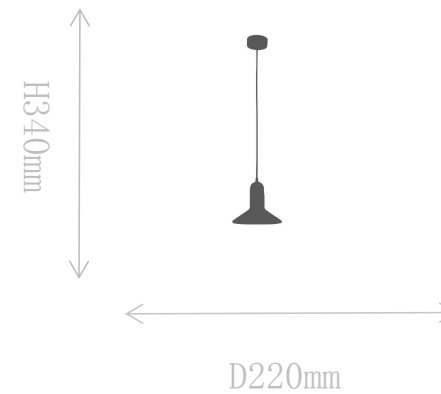

FD1865-1B

Pendant Lamp

Material of lamp body: iron+marble

Material of shade: marble

Bulb: E27*1 PCS