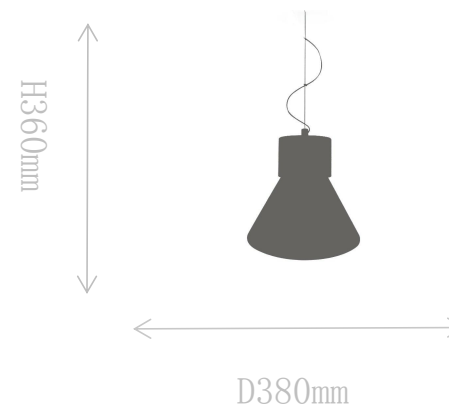

FD2066-1S

Pendant Lamp