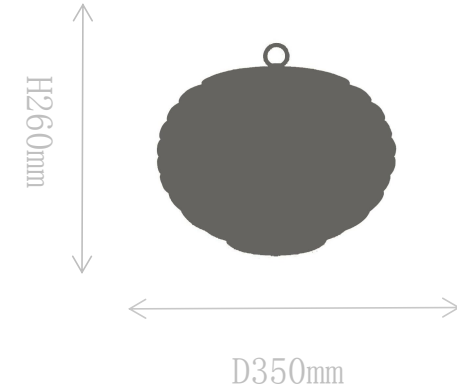

FD2038-3

Pendant Lamp

Material of lamp body: aluminum

Material of shade: alabaster

Bulb: LED\*1 PCS

FT2038-1

Table Lamp

Material of lamp body: aluminum