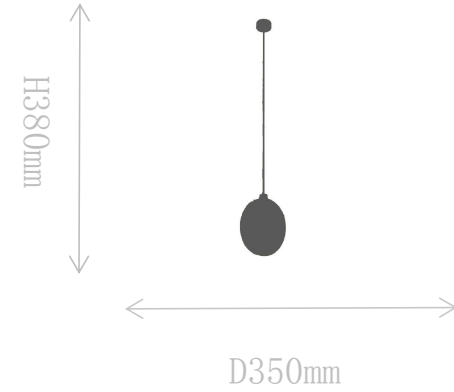

## FD1876-1L

Pendant Lamp

Material of lamp body: iron+alabaster

Material of shade: alabaster

Bulb: LED\*1 PCS