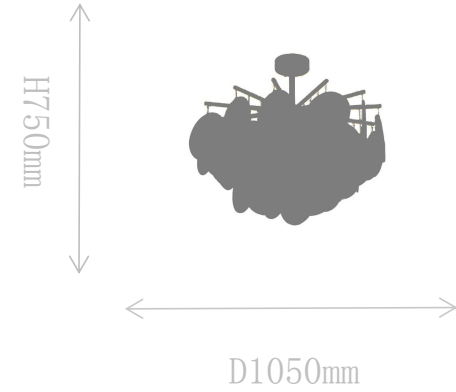

## FD1640-8

Pendant Lamp

Material of lamp body: iron  
Material of shade: glass  
Bulb: E27\*8 PCS