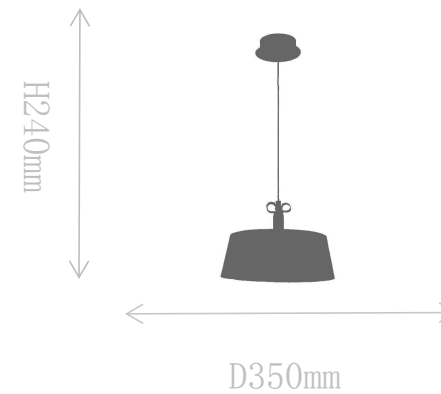

FD2130-1A

Pendant Lamp

Material of lamp body: aluminum

Material of shade: aluminum

Bulb: COB*1 PCS