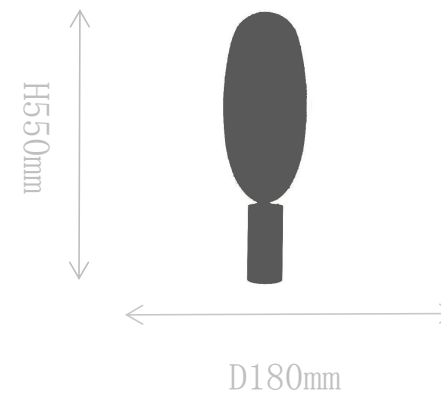

FT1842-1L

Table Lamp

Material of lamp body: aluminum
Material of shade: iron
Bulb: LED*1 PCS