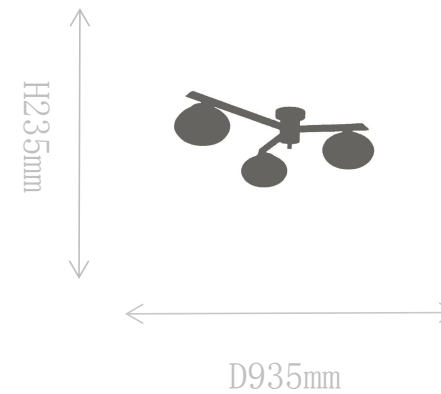

FX1861-3

吸顶灯