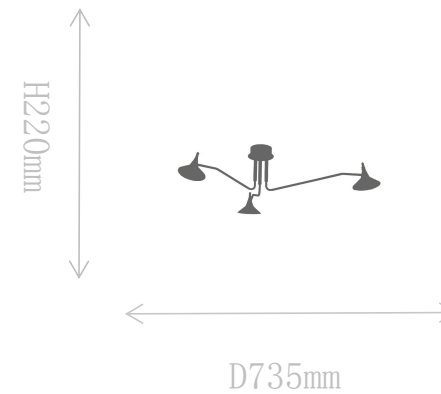

FX2105-3S

Ceiling Lamp

Material of lamp body: brass

Material of shade: brass

Bulb: COB*3 PCS