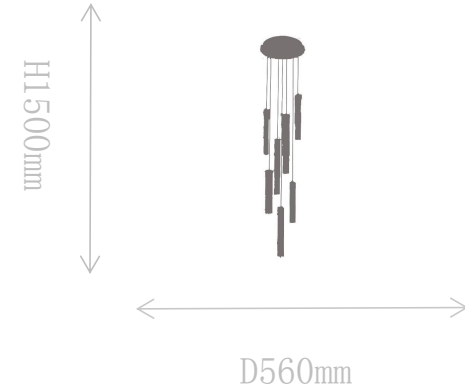

FD2019-7

Pendant Lamp