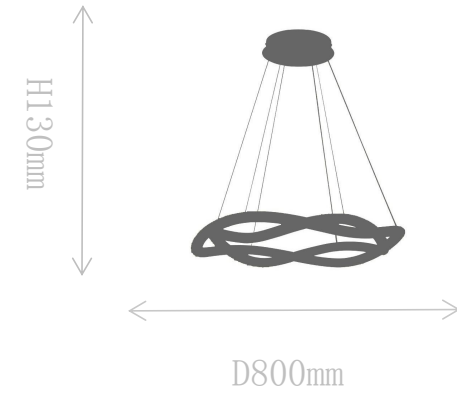

FD2155-800

Pendant Lamp

Material of lamp body: aluminum
Material of shade: acrylic
Bulb: LED*2 PCS