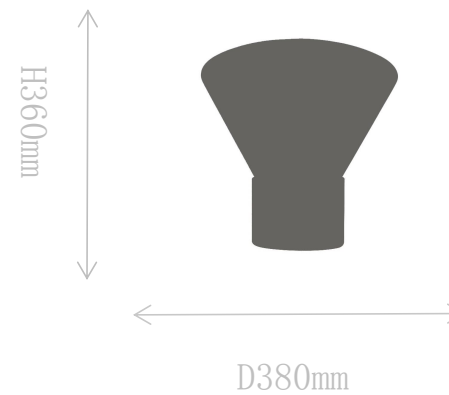

FT2066-1L

Table Lamp

Material of lamp body: marble
Material of shade: glass
Bulb: E27*1 PCS