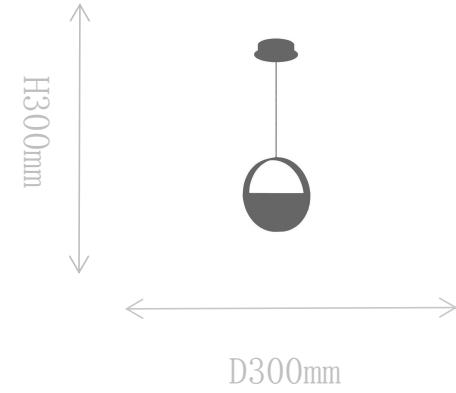

FD2140-1A

Pendant Lamp

Material of lamp body: iron+marble

Material of shade: marble

Bulb: LED*1 PCS