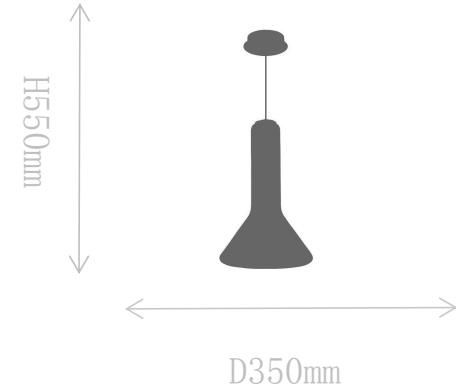

FD2175-1L

Pendant Lamp

Material of lamp body: aluminum+glass

Material of shade: glass

Bulb: COB*1 PCS