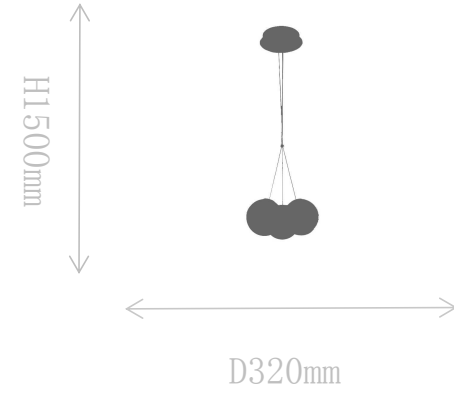

FD2102-3

Pendant Lamp

Material of lamp body: iron

Material of shade: glass

Bulb: G9*3 PCS