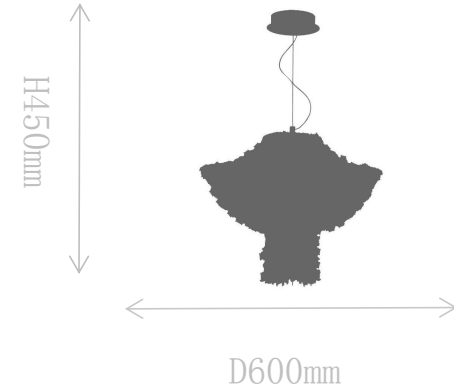

## FL2181-1A

Floor Lamp

Material of lamp body: iron+aluminum

Material of shade: iron+aluminum

Bulb: LED\*1 PCS

**FD2183-7**

Pendant Lamp

Material of lamp body: stainless steel