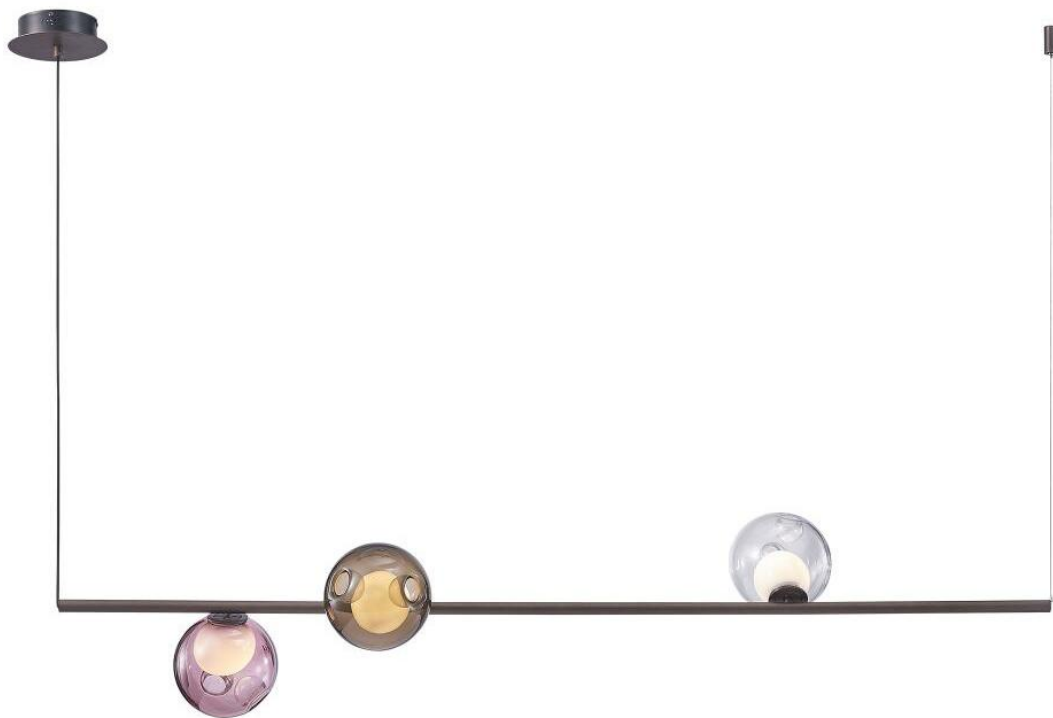

## FL2102-6

Floor Lamp

Material of lamp body: iron

Material of shade: glass

Bulb: G9\*6 PCS

## FD2102-3A

Pendant Lamp

Material of lamp body: iron  
Material of shade: glass  
Bulb: G9\*3 PCS

## FD2102-6B

Pendant Lamp

Material of lamp body: iron  
Material of shade: glass  
Bulb: G9\*6PCS

## FD2102-3B

Pendant Lamp

Material of lamp body: iron  
Material of shade: glass  
Bulb: G9\*3 PCS