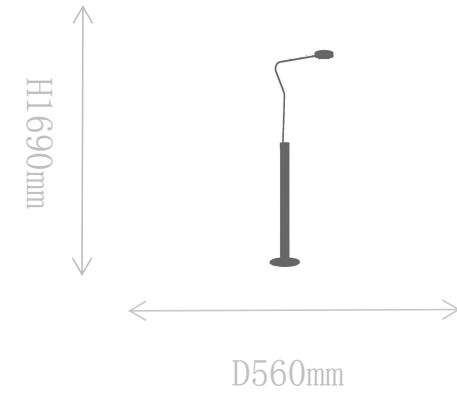

FL2120-1B

Floor Lamp

Material of lamp body: aluminum+iron

Material of shade: aluminum

Bulb: LED*1 PCS