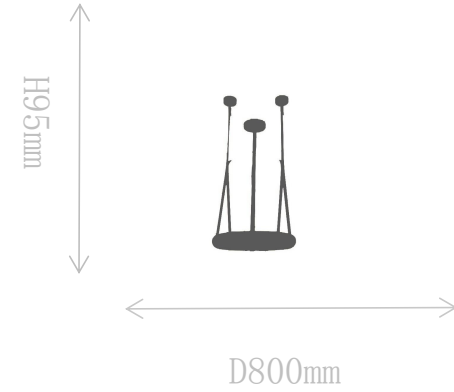

FD1880-1M

Pendant Lamp

Material of lamp body: brass+alabaster+leather

Material of shade: alabaster

Bulb: LED*1 PCS