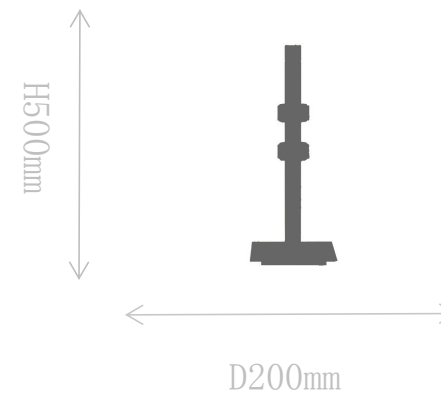

FT2152-2

Table Lamp

Material of lamp body: aluminum

Material of shade: alabaster

Bulb: LED*2 PCS