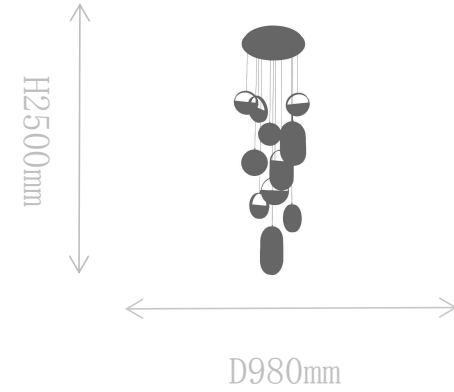

FD2140-11

Pendant Lamp

Material of lamp body: iron+marble

Material of shade: marble

Bulb: LED*11 PCS