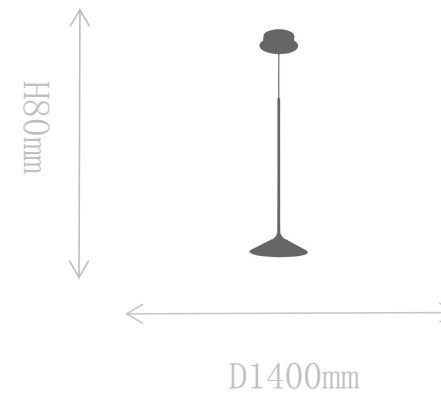

FD2196-1

Pendant Lamp

Material of lamp body: aluminum+acrylic

Material of shade: acrylic

Bulb: LED*1 PCS