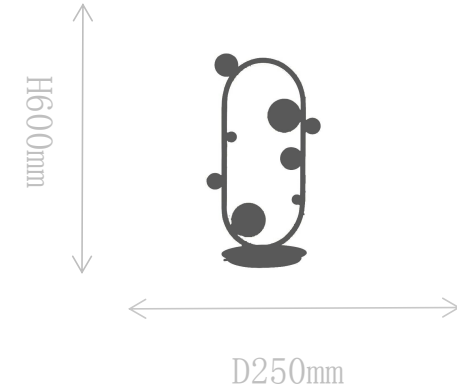

FT1901-2B

Table Lamp

Material of lamp body: stainless steel+iron

Material of shade: glass

Bulb: G4*2 PCS