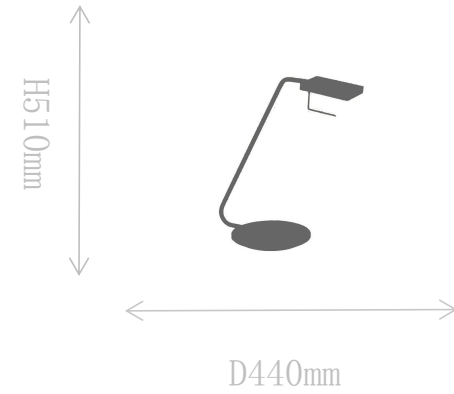

FT2139-1

Table Lamp

Material of lamp body: Brass+marble
Material of shade: Brass+acrylic
Bulb: LED*1 PCS