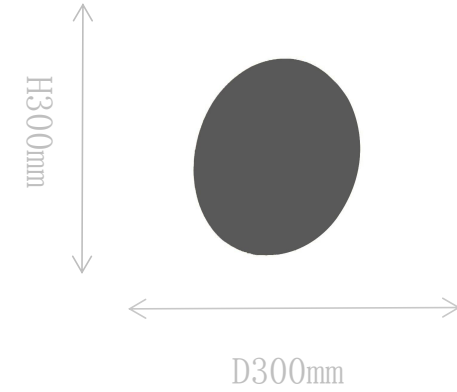

FB1910-1L

Wall Lamp

Material of lamp body: marble+iron
Material of shade:marble
Bulb: LED*1 PCS