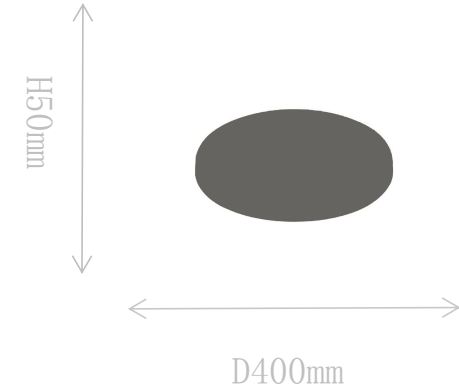

FX1869-1M

Ceiling Lamp