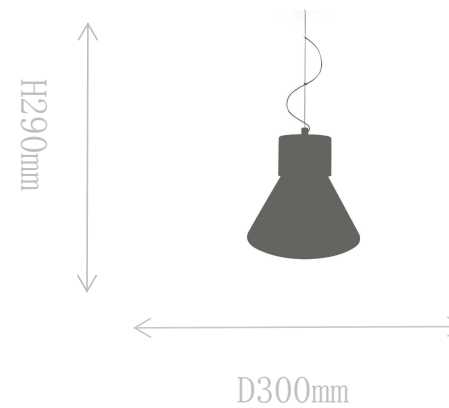

## FD2066-1S

Pendant Lamp

Material of lamp body: iron+marble

Material of shade: glass

Bulb: E27\*1 PCS

FD2066-1S

Pendant Lamp

Material of lamp body: iron+marble