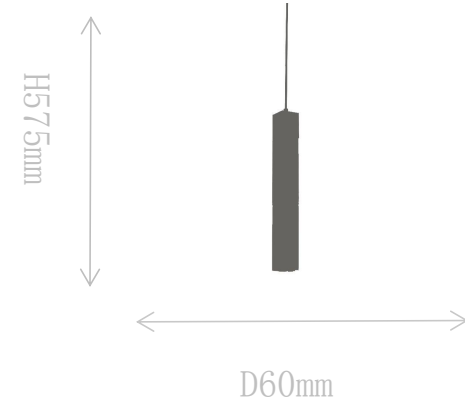

FD2019-1B

Pendant Lamp