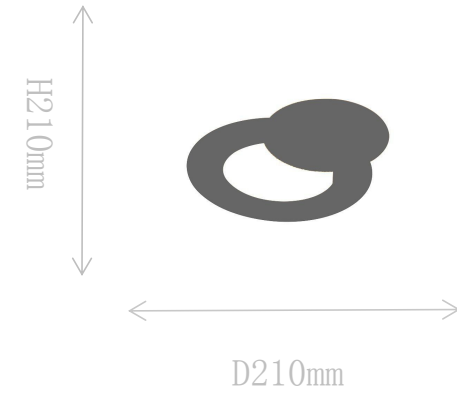

FB2189-1BS

Wall/Ceiling Lamp

Material of lamp body: aluminum

Material of shade: aluminum

Bulb: LED*1 PCS