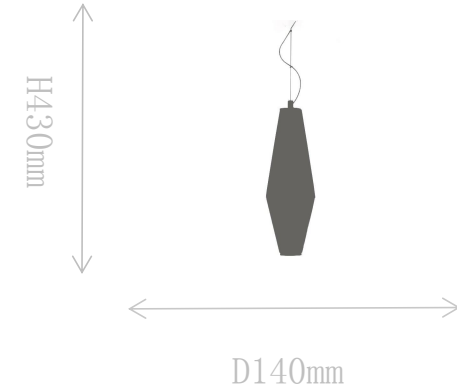

## Pendant Lamp

Material of lamp body: aluminum  
Material of shade: marble+glass  
Bulb: LED\*1 PCS

FD2038-1C

Pendant Lamp

Material of lamp body: aluminum  
Material of shade: alabaster+glass  
Bulb: LED\*1 PCS