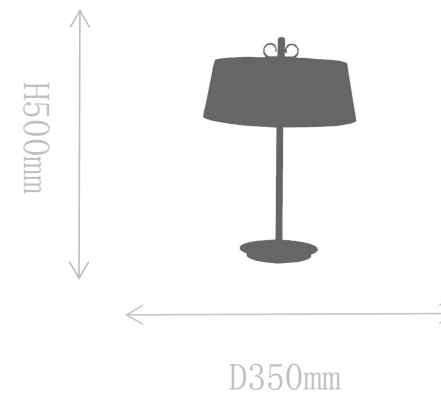

FT2130-3

Table Lamp

Material of lamp body: aluminum

Material of shade: aluminum

Bulb: E14*3 PCS