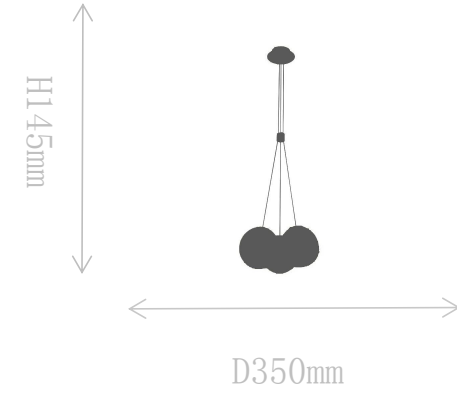

FD1879-3

Pendant Lamp

Material of lamp body: stainless steel+alabaster

Material of shade: alabaster

Bulb: G9*3 PCS