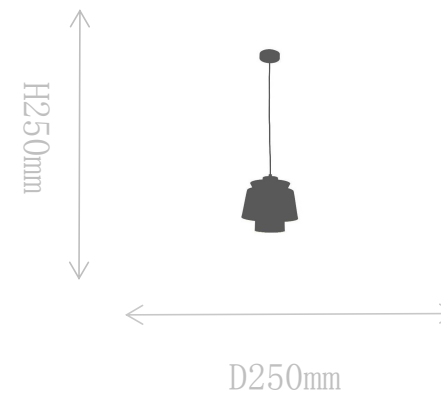

FD1629-1

Pendant Lamp

Material of lamp body: iron
Material of shade: iron
Bulb: E27*1 PCS