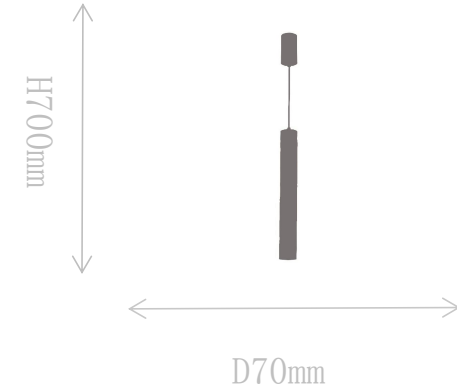

## Pendant Lamp

Material of lamp body: aluminium

Material of shade: alabaster

Bulb: LED\*1 PCS

FD1928-1B

Pendant Lamp

Material of lamp body: aluminium

Material of shade: alabaster