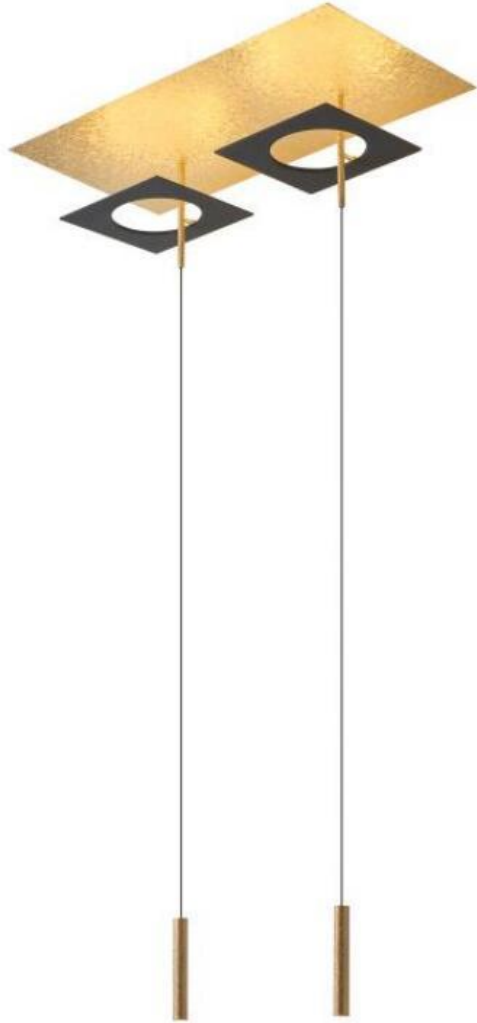

## FD2189-4

Pendant Lamp

Material of lamp body: aluminum

Material of shade: aluminum

Bulb: LED\*4 PCS