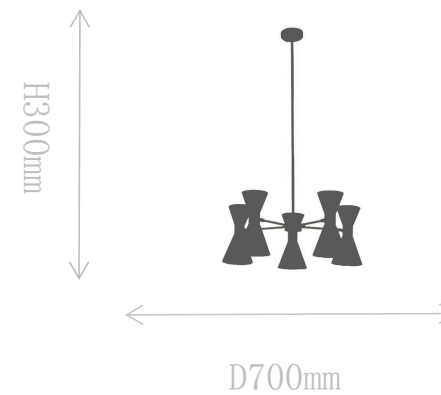

FD1613-5

Pendant Lamp

Material of lamp body: iron
Material of shade: iron
Bulb: G4*5/E14*5 PCS