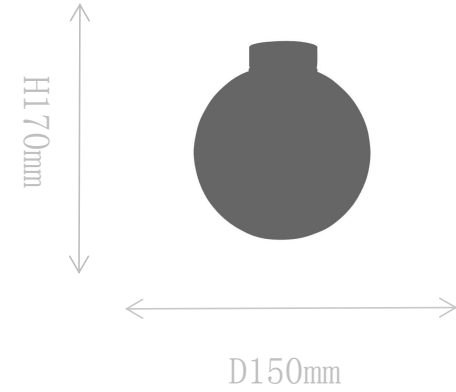

FX2102-1

Ceiling Lamp

Material of lamp body: iron
Material of shade: glass
Bulb: G9*1 PCS