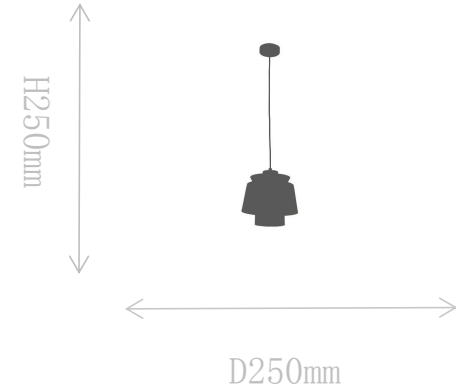

FD1629-1

Pendant Lamp

Material of lamp body: iron

Material of shade: iron

Bulb: E27*1 PCS