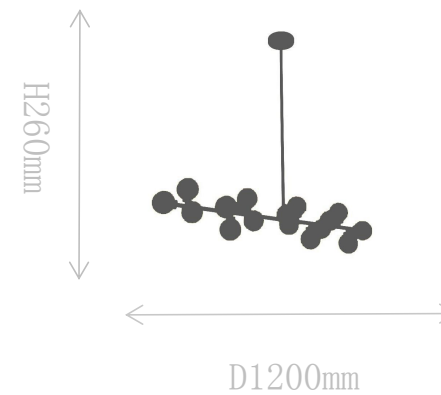

FD1621-16L

Pendant Lamp

Material of lamp body: iron
Material of shade: glass
Bulb: G4*16 PCS