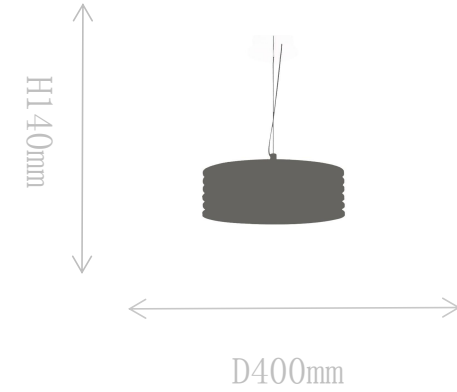

FD2038-1BM

Pendant Lamp

Material of lamp body: aluminum
Material of shade: alabaster
Bulb: LED*1 PCS