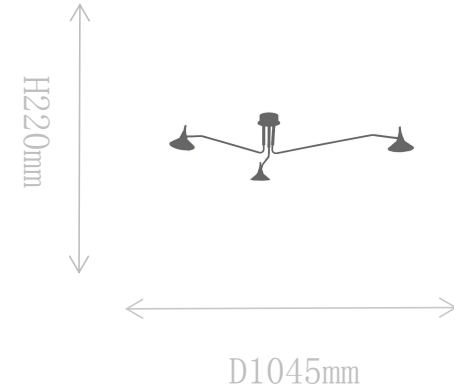

FX2105-3L

Ceiling Lamp

Material of lamp body: brass
Material of shade: brass
Bulb: COB*3 PCS