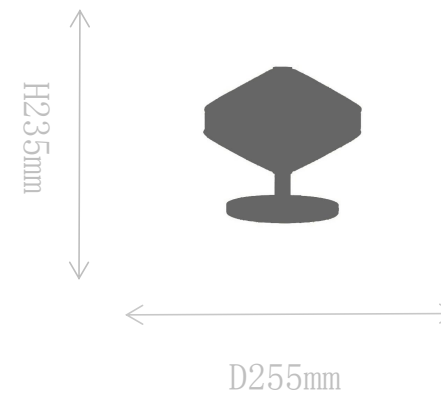

FT2136-1A

Table Lamp

Material of lamp body: aluminum

Material of shade: glass

Bulb: LED*1 PCS