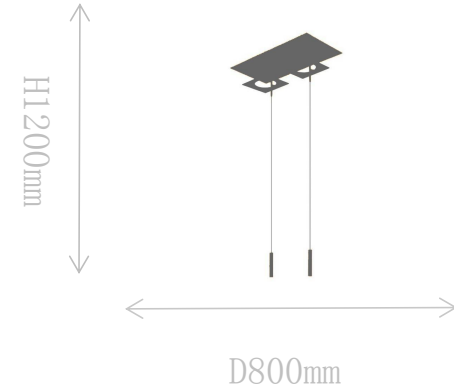

FD2189-2A

Pendant Lamp

Material of lamp body: aluminum

Material of shade: aluminum

Bulb: LED*4 PCS