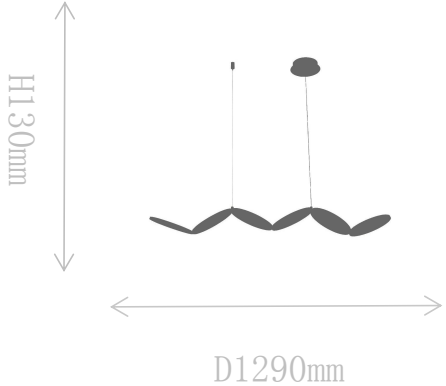

FD2170-6

Pendant Lamp

Material of lamp body: aluminum
Material of shade: aluminum+acrylic
Bulb: LED*6 PCS