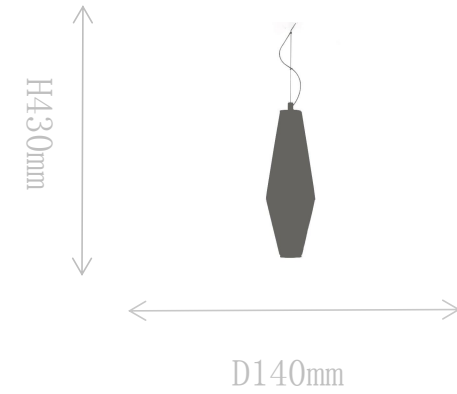

FD2038-1C

Pendant Lamp

Material of lamp body: aluminum
Material of shade: marble+glass
Bulb: LED*1 PCS