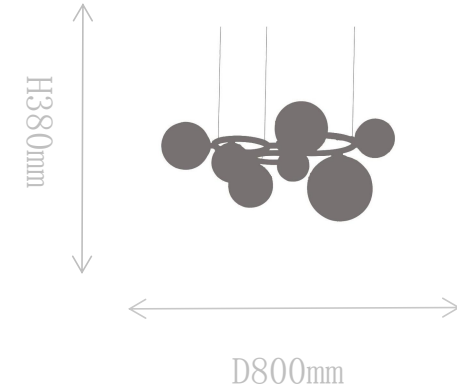

FD1921-7

Pendant Lamp