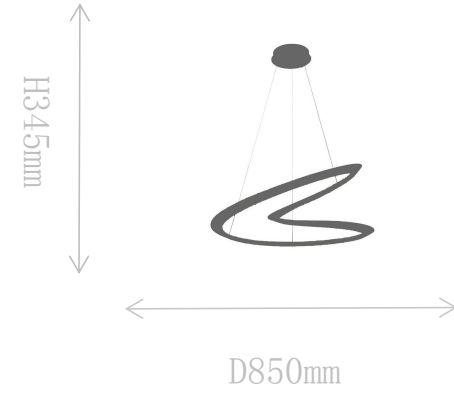

FD2109-1B

Pendant Lamp

Material of lamp body: aluminum

Material of shade: silicone

Bulb: LED*1 PCS