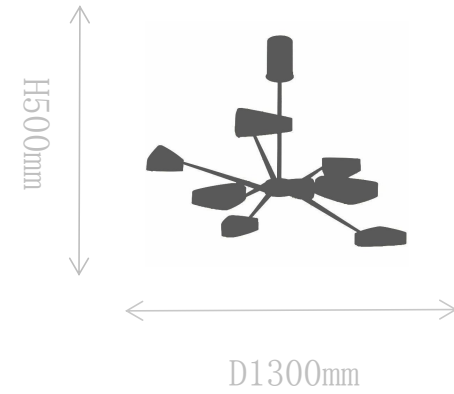

FD1637-8

Pendant Lamp

Material of lamp body: iron
Material of shade: iron
Bulb: LED*8 PCS