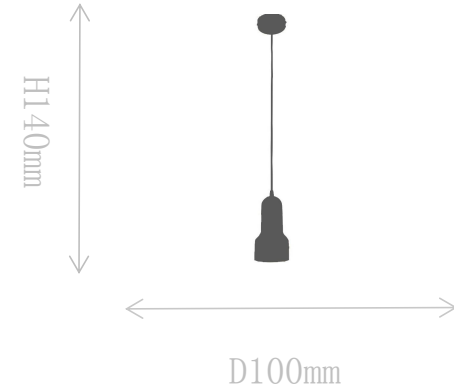

FD1865-1A

Pendant Lamp

Material of lamp body: iron+marble

Material of shade: marble

Bulb: E27*1 PCS