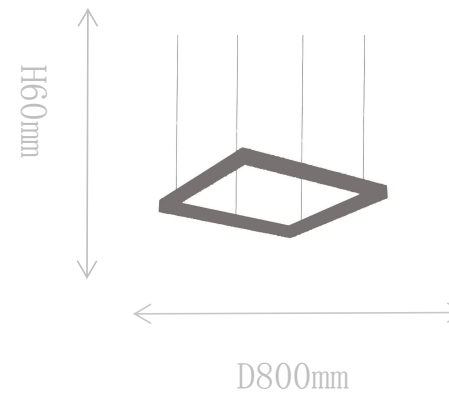

FD2016-1C

Pendant Lamp

Material of lamp body: aluminum
Material of shade: aluminum
Bulb: LED*1 PCS