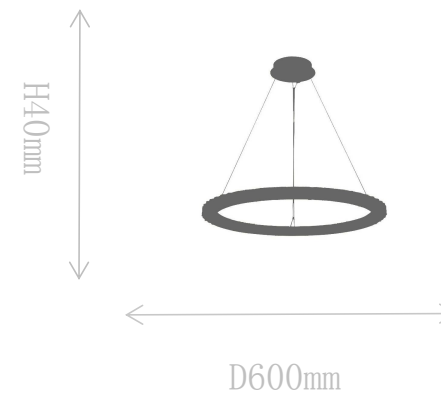

FD2198-600

Pendant Lamp

Material of lamp body: stainless steel

Material of shade: alabaster

Bulb: LED*1 PCS