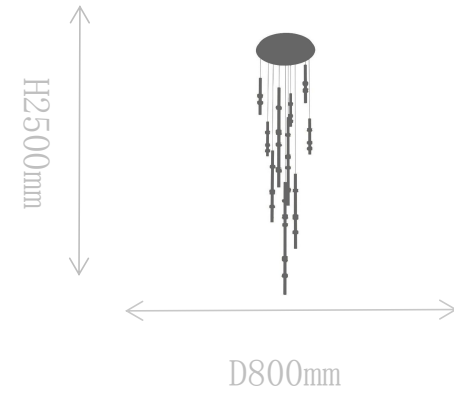

FD2152-32

Pendant Lamp

Material of lamp body: aluminum

Material of shade: alabaster

Bulb: LED*32 PCS