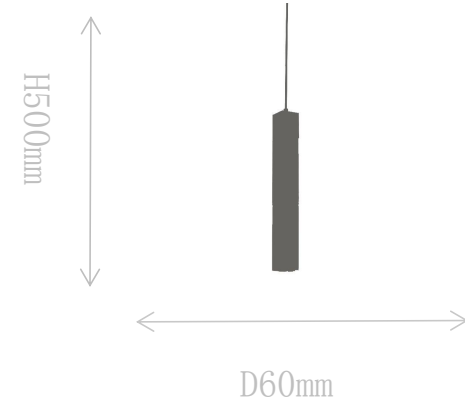

FD2019-1A

Pendant Lamp

Material of lamp body: aluminum+marble

Material of shade: crystal

Bulb: COB*1 PCS