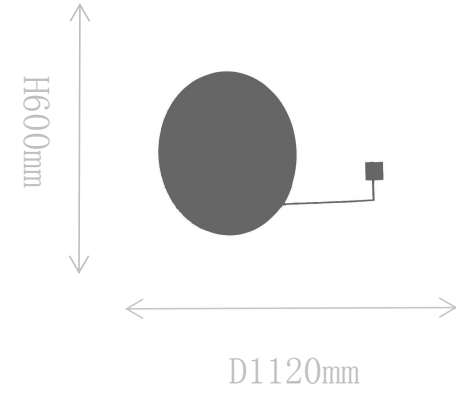

FB2145-1AL

Wall Lamp

Material of lamp body: marble+iron
Material of shade:iron+marble
Bulb: LED*1 PCS