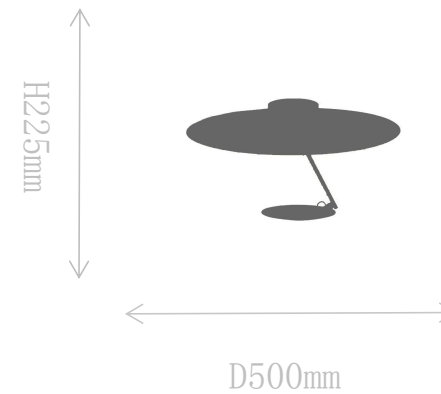

FX2181-1

Ceiling Lamp

Material of lamp body: iron+aluminum

Material of shade: iron+aluminum

Bulb: LED*1 PCS