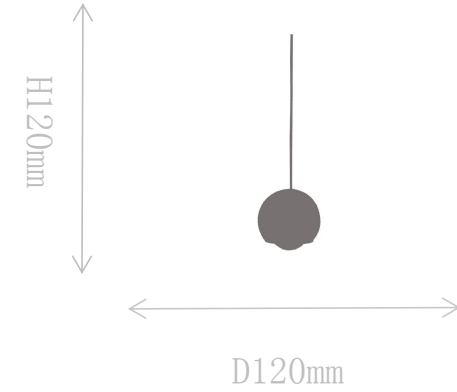

FD1907-1A

Pendant Lamp

Material of lamp body: iron

Material of shade: glass

Bulb: COB*1 PCS