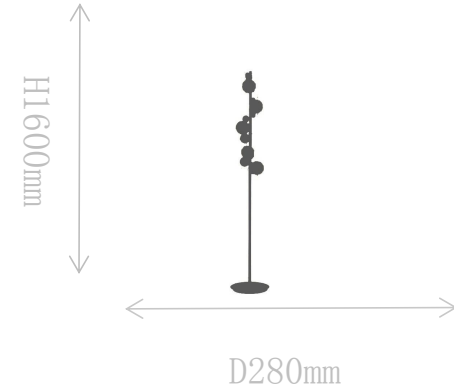

FL1901-5

Floor Lamp

Material of lamp body: stainless steel+iron

Material of shade: glass

Bulb: G4*5 PCS