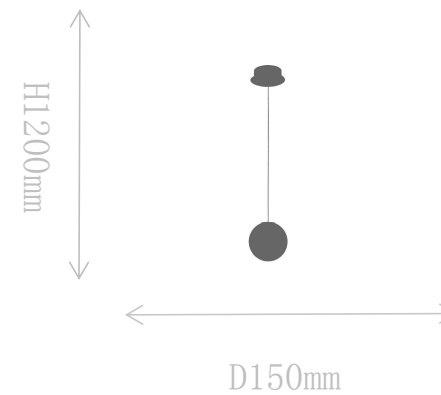

FD2102-1

Pendant Lamp

Material of lamp body: iron
Material of shade: glass
Bulb: G9*1 PCS