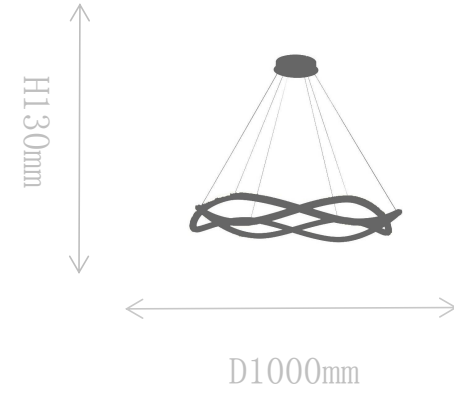

FD2155-1000

Pendant Lamp

Material of lamp body: aluminum

Material of shade: acrylic

Bulb: LED*2 PCS