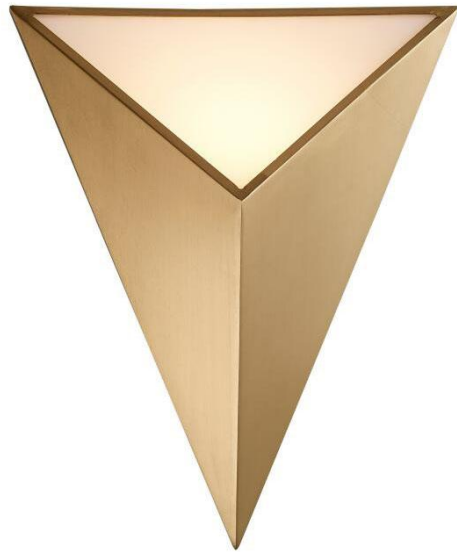

FB1848-1

Wall Lamp

Material of lamp body: stainless steel

Material of shade: acrylic

Bulb: COB*1 PCS