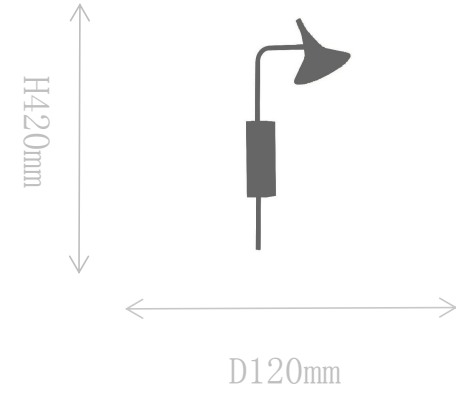

FB2105-1A

Wall Lamp

Material of lamp body: brass

Material of shade: brass

Bulb: COB*1 PCS