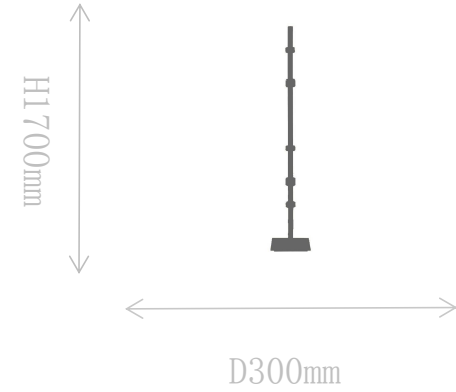

FL2152-5

Floor Lamp

Material of lamp body: aluminum

Material of shade: alabaster

Bulb: LED*5 PCS