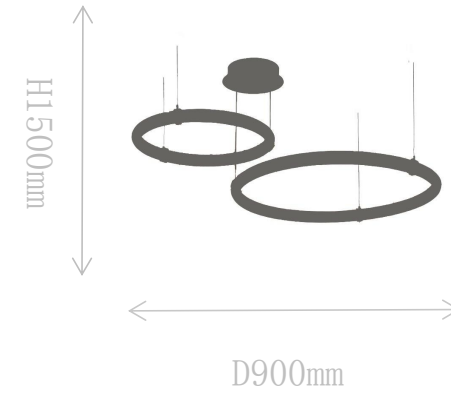

FD2006-2A

Pendant Lamp

Material of lamp body: aluminum
Material of shade: aluminum
Bulb: LED*2 PCS