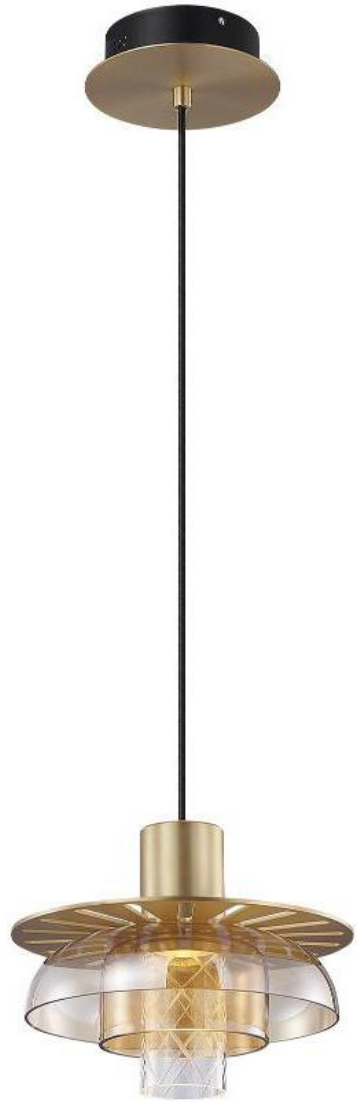

## FD2132-1A

Pendant Lamp

Material of lamp body: aluminum

Material of shade: glass

Bulb: COB\*1 PCS