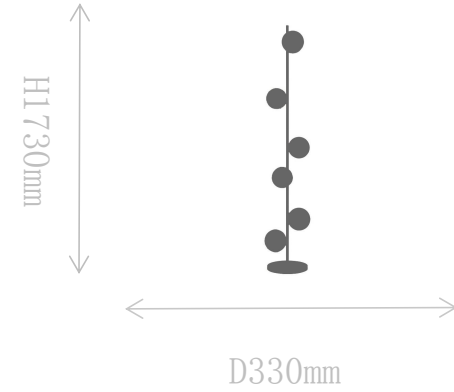

FL2102-6

Floor Lamp

Material of lamp body: iron

Material of shade: glass

Bulb: G9*6 PCS