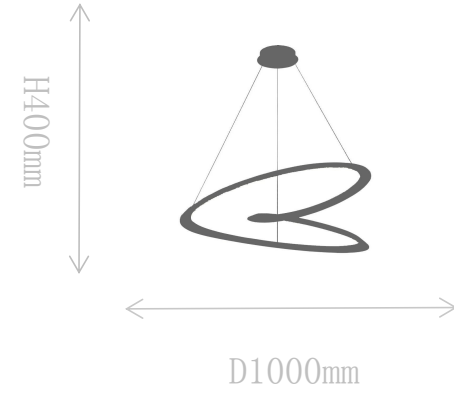

FD2109-1AL

Pendant Lamp

Material of lamp body: aluminum

Material of shade: silicone

Bulb: LED*1 PCS