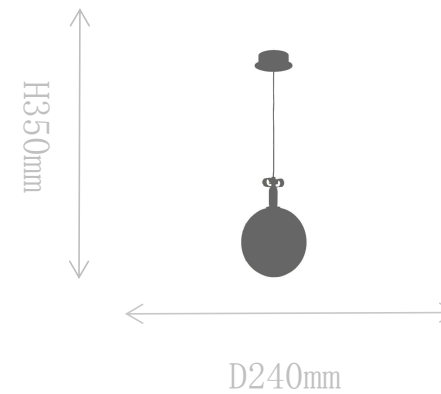

FD2130-1L

Pendant Lamp

Material of lamp body: aluminum

Material of shade: glass

Bulb: G9*1 PCS