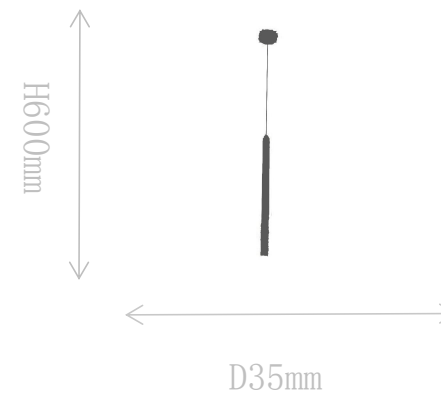

FD1857-1

Pendant Lamp

Material of lamp body: brass
Material of shade: crystal
Bulb: LED*1 PCS