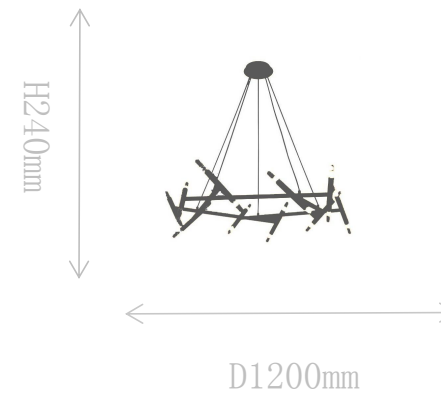

FD1833-20L

Pendant Lamp

Material of lamp body: brass
Material of shade: glass
Bulb: G4*20 PCS