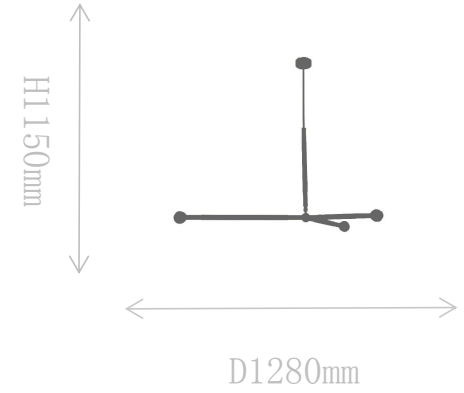

FD2180-3L

Pendant Lamp

Material of lamp body: brass

Material of shade: glass

Bulb: G4*3 PCS