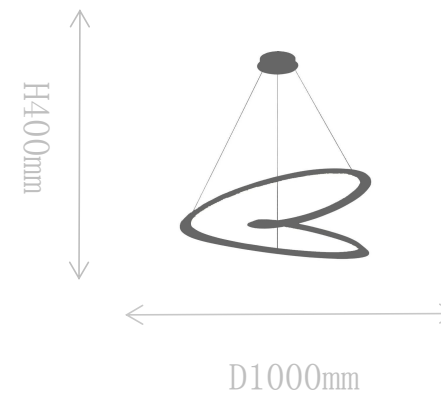

FD2109-1AL

Pendant Lamp

Material of lamp body: aluminum

Material of shade: silicone

Bulb: LED*1 PCS