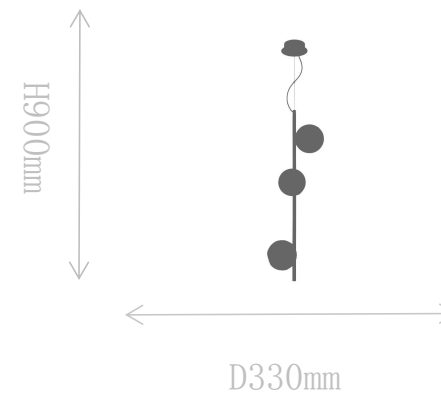

FD2102-3A

Pendant Lamp

Material of lamp body: iron
Material of shade: glass
Bulb: G9*3 PCS