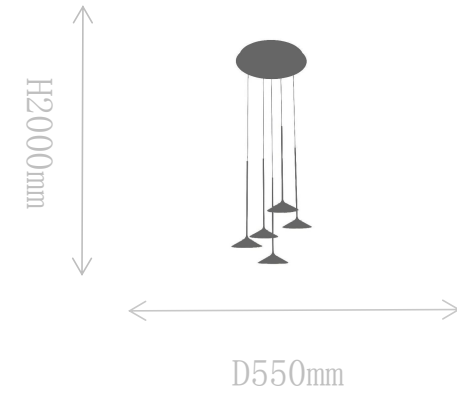

FD2196-5

Pendant Lamp

Material of lamp body: aluminum+stainless steel

Material of shade: acrylic

Bulb: LED*5 PCS