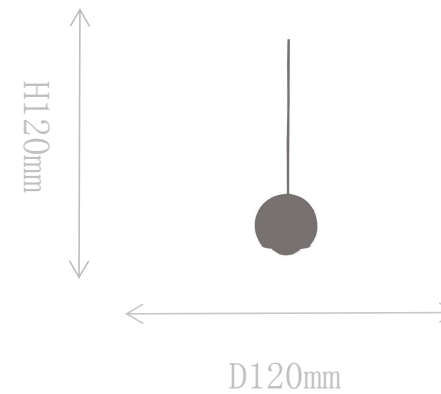

FD1907-1A

Pendant Lamp

Material of lamp body: iron

Material of shade: glass

Bulb: COB*1 PCS