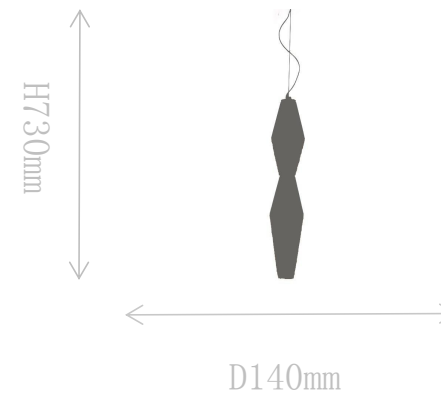

FD2038-1A

Pendant Lamp