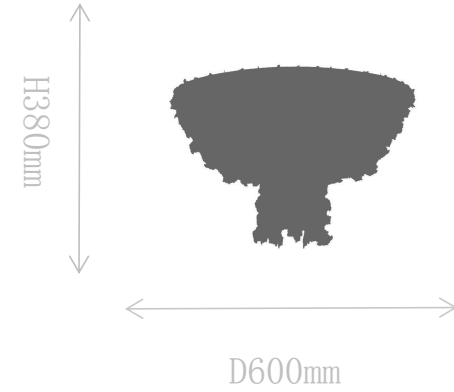

FX2183-4

Ceiling Lamp

Material of lamp body: stainless steel

Material of shade: glass

Bulb: G4*4 PCS