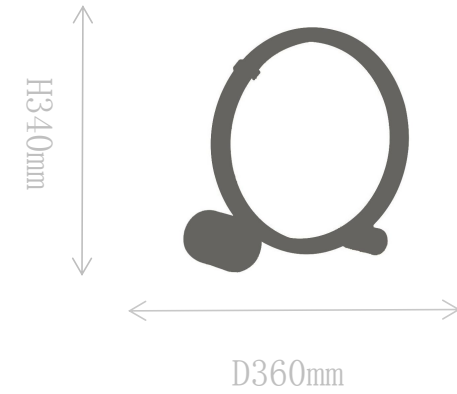

FT2006-1

Table Lamp