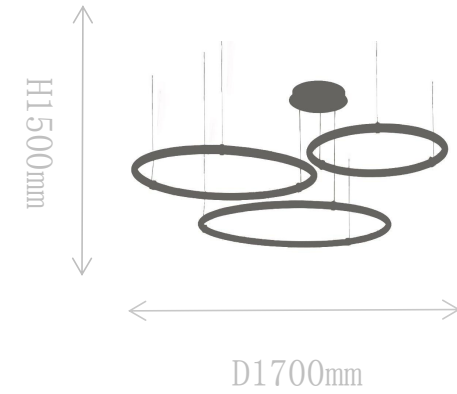

FD2006-3B

Pendant Lamp

Material of lamp body: aluminum
Material of shade: aluminum
Bulb: LED*3 PCS