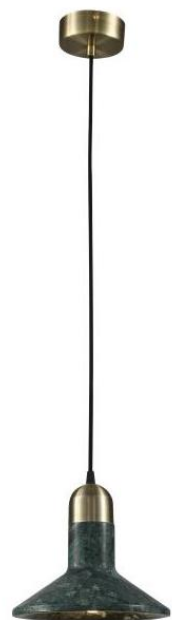

## FD1865-1A

Pendant Lamp

Material of lamp body: iron+marble

Material of shade: marble

Bulb: E27\*1 PCS