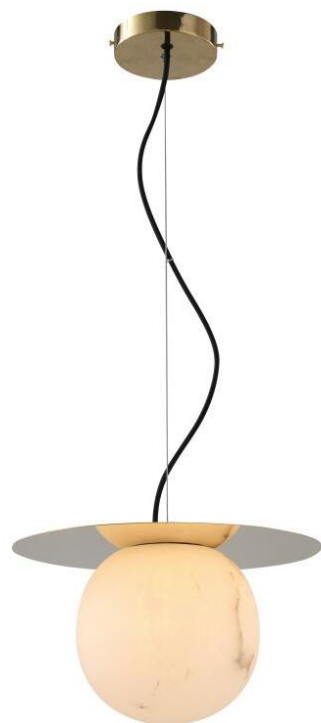

## FD1875-1L

Pendant Lamp

Material of lamp body: stainless steel+alabaster

Material of shade: alabaster

Bulb: E27\*1 PCS