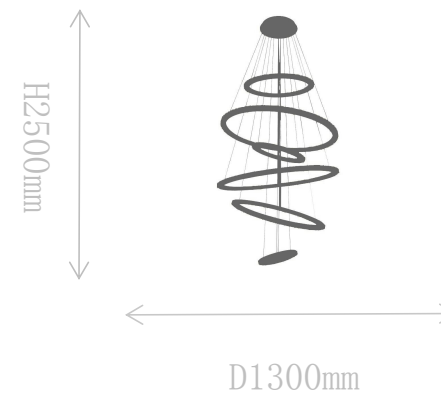

FD2198-1000+600

Pendant Lamp

Material of lamp body: stainless steel

Material of shade: alabaster

Bulb: LED*6 PCS