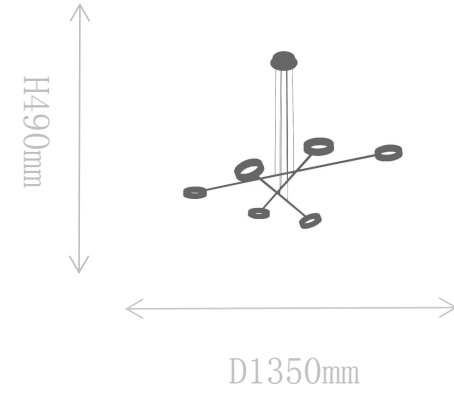

FD2120-6

Pendant Lamp

Material of lamp body: aluminum+iron

Material of shade: aluminum

Bulb: LED*6 PCS