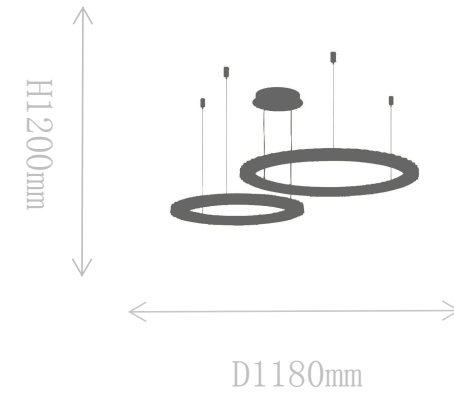

## FD2198-800+600

Pendant Lamp

Material of lamp body: stainless steel  
Material of shade: alabaster  
Bulb: LED\*2 PCS