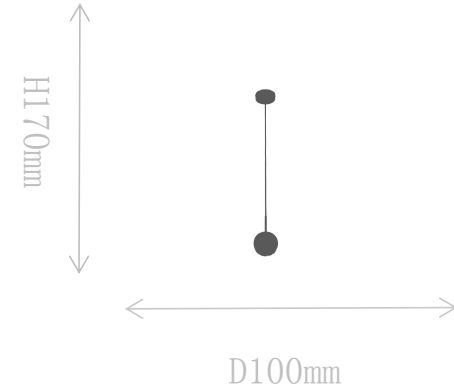

FD1837-1S

Pendant Lamp

Material of lamp body: iron+marble

Material of shade: crystal

Bulb: LED*1 PCS