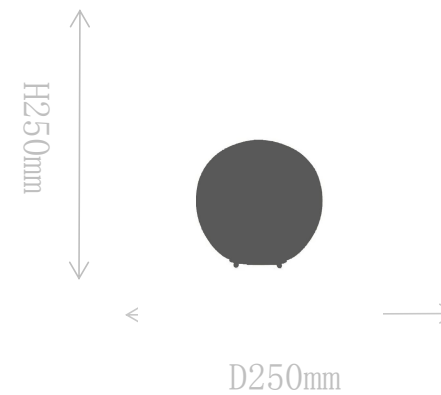

## FT1875-1AL

Table Lamp

Material of lamp body: aluminum+alabaster

Material of shade: alabaster

Bulb: E27\*1 PCS