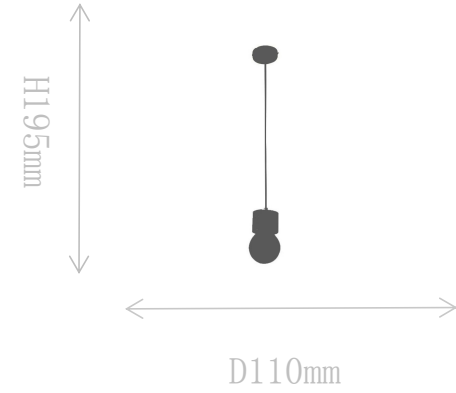

## FD1853-1A

Pendant Lamp

Material of lamp body: marble+iron

Material of shade:glass

Bulb: G9\*1 PCS