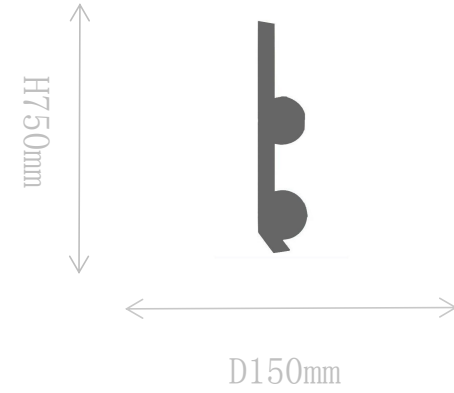

## FB2102-2

Wall Lamp

Material of lamp body: iron  
Material of shade: glass  
Bulb: G9\*2 PCS