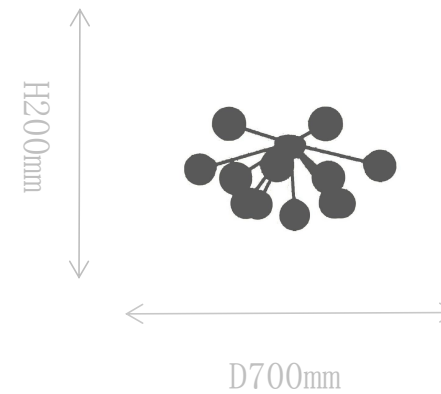

FX1654-12

Ceiling Lamp

Material of lamp body: iron
Material of shade: glass
Bulb: G9*12 PCS