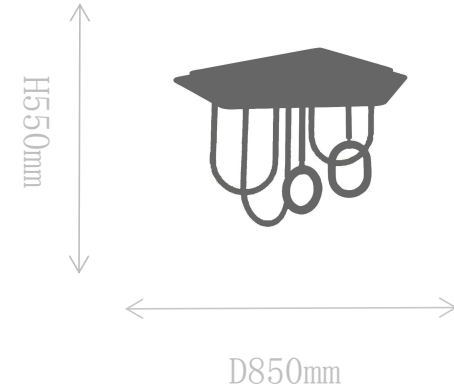

FX2165-3

Ceiling Lamp

Material of lamp body: iron+marble
Material of shade: silicone
Bulb: LED*3 PCS