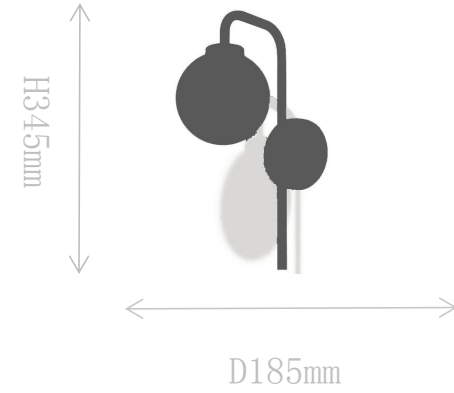

FB1649-1

Wall Lamp

Material of lamp body: iron
Material of shade: glass
Bulb: G9*1 PCS