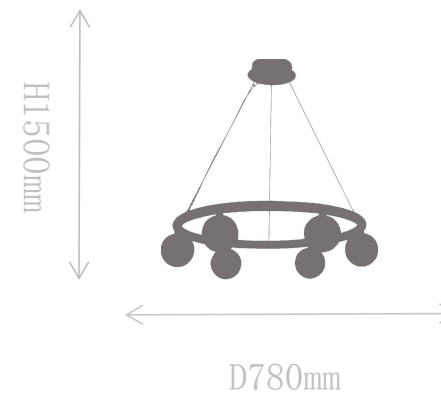

FD1928-6

Pendant Lamp