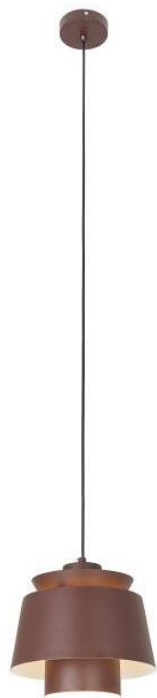

## FD1629-1

Pendant Lamp

Material of lamp body: iron

Material of shade: iron

Bulb: E27\*1 PCS