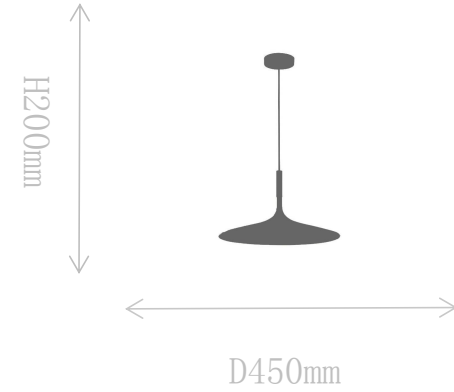

FD2190-1

Pendant Lamp

Material of lamp body: resin+iron

Material of shade: resin

Bulb: LED*1 PCS