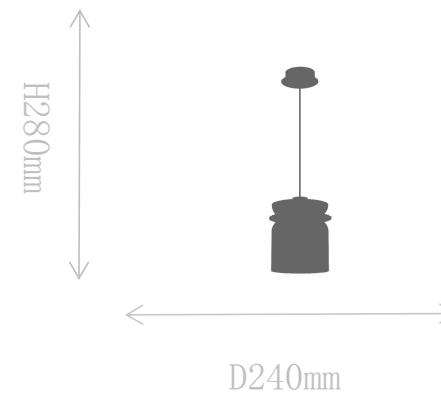

FD2132-1C

Pendant Lamp

Material of lamp body: aluminum

Material of shade: glass

Bulb: COB*1 PCS