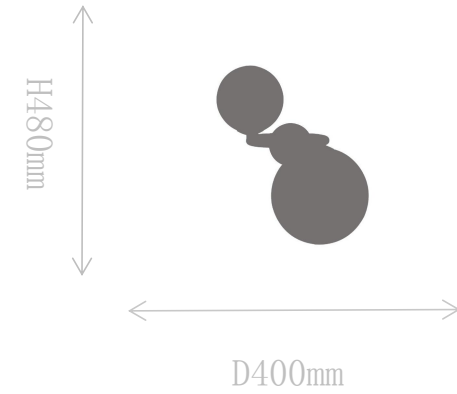

## Pendant Lamp

Material of lamp body: brass

Material of shade: glass

Bulb: G9\*5 PCS

FB1921-2

Wall Lamp

Material of lamp body: brass

Material of shade: glass