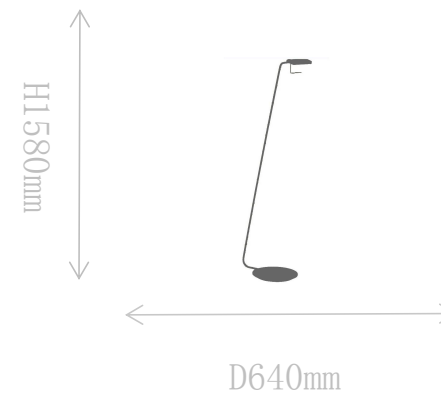

FL2139-1

Floor Lamp

Material of lamp body: Brass+marble
Material of shade: Brass+acrylic
Bulb: LED*1 PCS