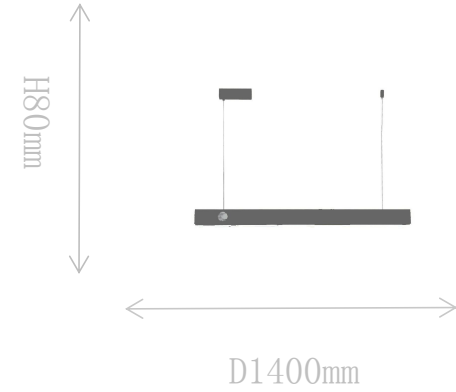

FD2195-1N

Pendant Lamp

Material of lamp body: brass
Material of shade: acrylic
Bulb: LED*1 PCS