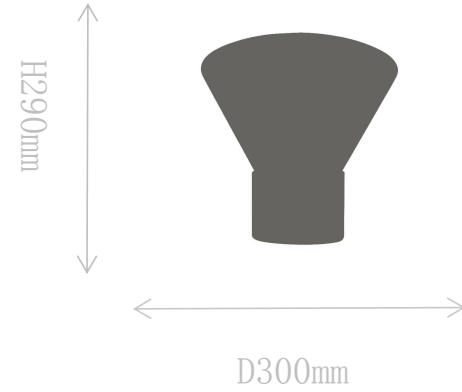

FT2066-1S

Table Lamp

Material of lamp body: marble
Material of shade: glass
Bulb: E27*1 PCS