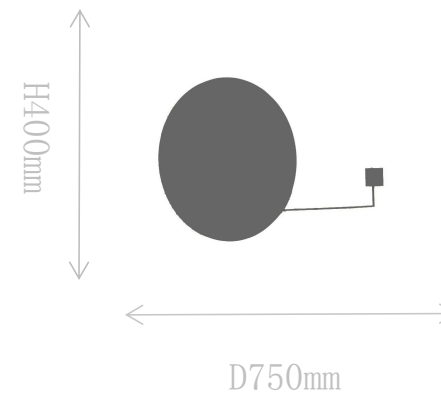

FB2145-1AS

Wall Lamp

Material of lamp body: marble+iron
Material of shade:iron+marble
Bulb: LED*1 PCS