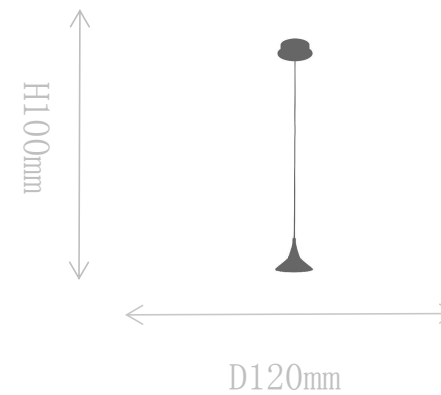

FD2105-1

Pendant Lamp

Material of lamp body: brass

Material of shade: brass

Bulb: COB*1 PCS