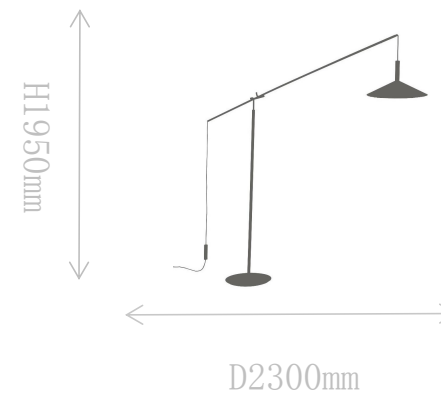

FL2009-1

Floor Lamp