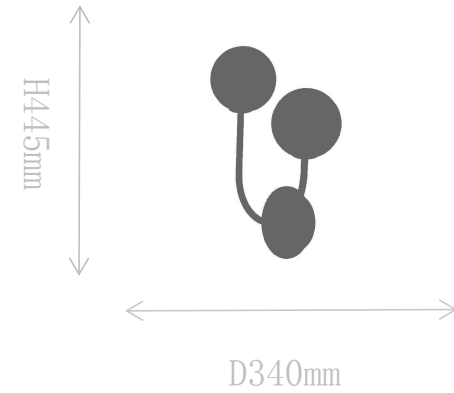

FB2122-2

Wall Lamp

Material of lamp body: iron
Material of shade: glass
Bulb: G9*2 PCS