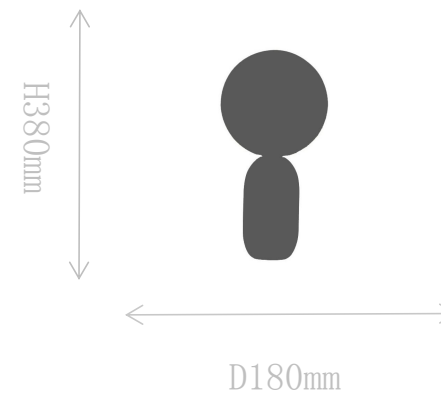

FT1826-1S

Table Lamp

Material of lamp body: marble

Material of shade: glass

Bulb源: G9*1 PCS