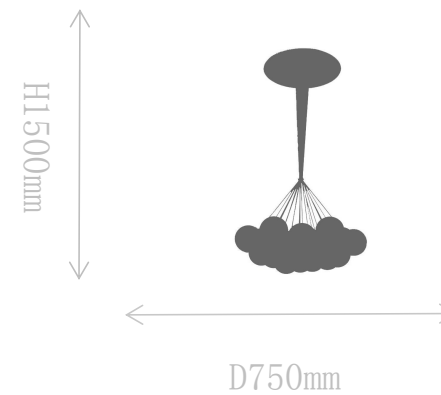

FD2102-19

Pendant Lamp

Material of lamp body: iron
Material of shade: glass
Bulb: G9*19 PCS