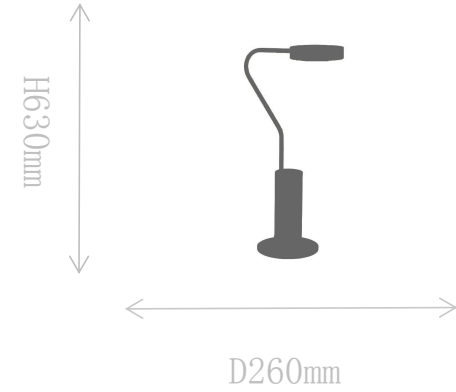

FT2120-1A

Table Lamp

Material of lamp body: aluminum+iron

Material of shade: aluminum

Bulb: LED*1 PCS