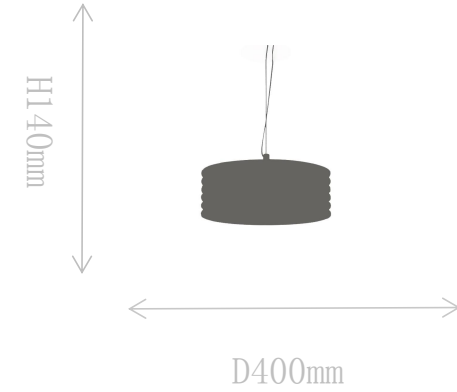

FD2038-1BS

Pendant Lamp