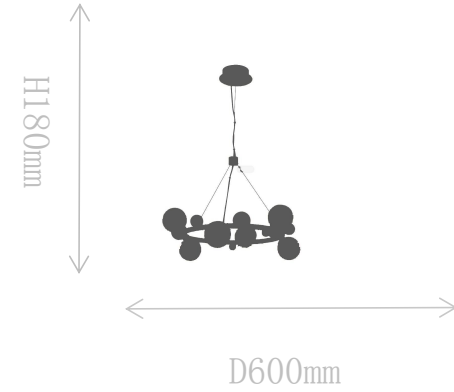

FD1901-600

Pendant Lamp

Material of lamp body: stainless steel+iron

Material of shade: glass

Bulb: G4*6 PCS