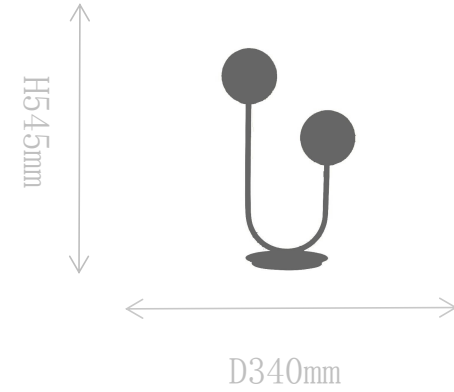

FT2122-2

Table Lamp

Material of lamp body: iron

Material of shade: glass

Bulb: G9*2 PCS