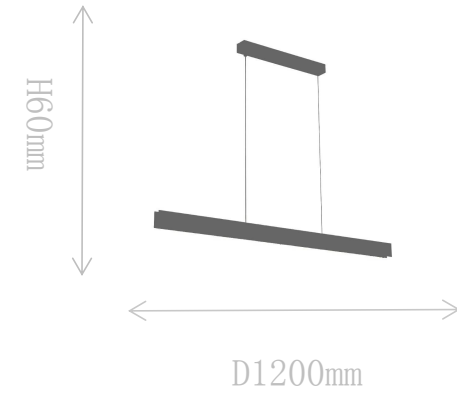

FD2193-1M

Pendant Lamp

Material of lamp body: aluminum

Material of shade: acrylic

Bulb: LED*1 PCS