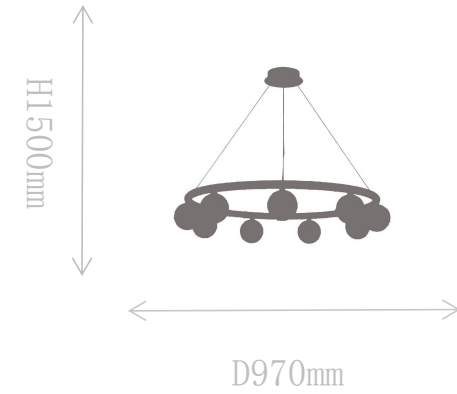

FD1928-9

Pendant Lamp

Material of lamp body: brass
Material of shade: alabaster
Bulb: G9*9 PCS