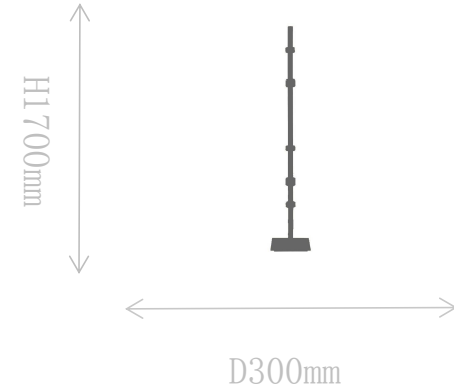

FL2152-5

Floor Lamp

Material of lamp body: aluminum

Material of shade: alabaster

Bulb: LED*5 PCS