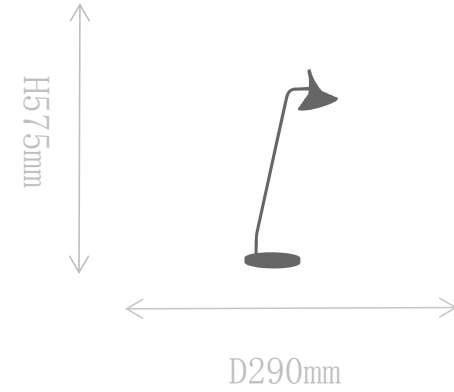

FT2105-1

Table Lamp

Material of lamp body: brass

Material of shade: brass

Bulb: COB*1 PCS