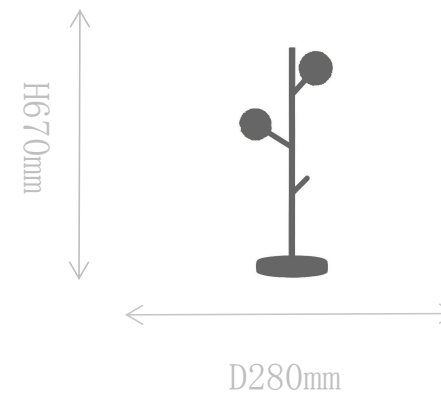

FT2126-2

Table Lamp

Material of lamp body: aluminum+marble

Material of shade: glass

Bulb: G4*2 PCS