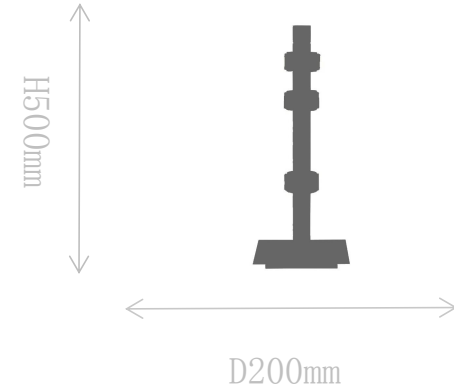

FT2152-3

Table Lamp

Material of lamp body: aluminum

Material of shade: alabaster

Bulb: LED*3 PCS