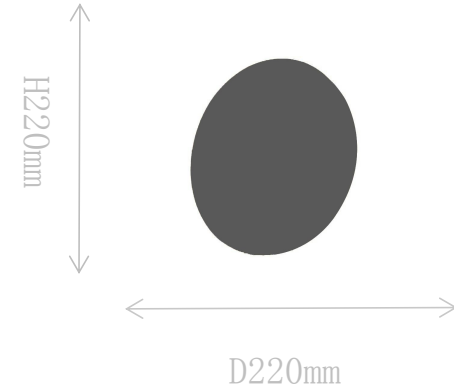

FB1910-1S

Wall Lamp

Material of lamp body: marble+iron

Material of shade:marble

Bulb: LED*1 PCS