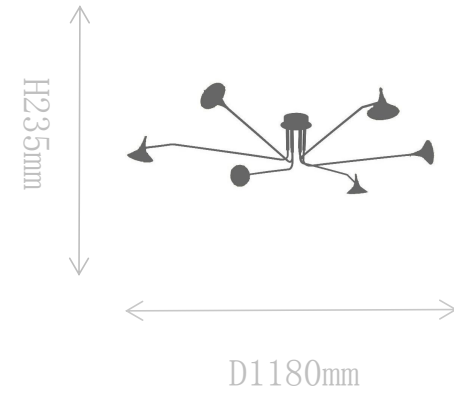

FX2105-6B

Ceiling Lamp

Material of lamp body: brass

Material of shade: brass

Bulb: COB*6 PCS