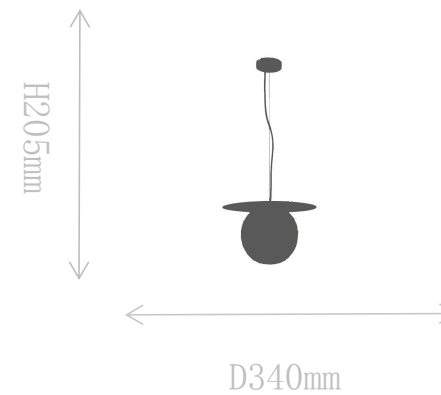

FD1875-1M

Pendant Lamp

Material of lamp body: stainless steel+alabaster

Material of shade: alabaster

Bulb: G9*1 PCS