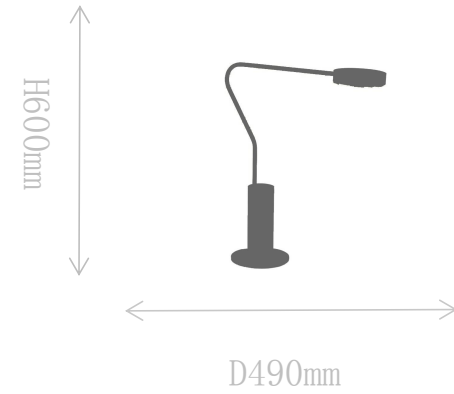

FT2120-1B

Table Lamp

Material of lamp body: aluminum+iron

Material of shade: aluminum

Bulb: LED*1 PCS