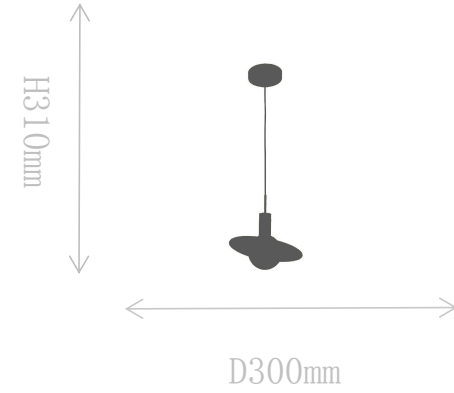

FD1807-1S

Pendant Lamp

Material of lamp body: brass

Material of shade: glass

Bulb: G9*1 PCS