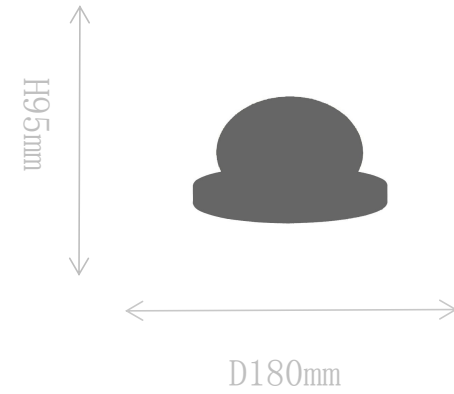

FT2199-1

Table Lamp

Material of lamp body: iron
Material of shade: glass
Bulb: LED* PCS