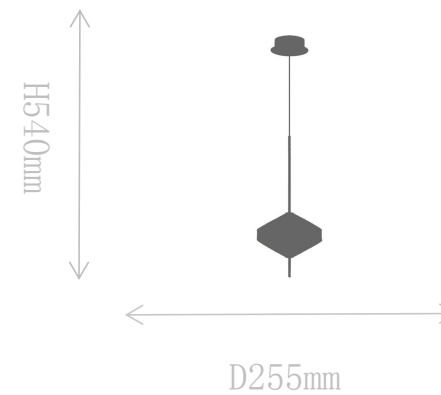

FD2136-1

Pendant Lamp

Material of lamp body: aluminum

Material of shade: glass

Bulb: LED*1 PCS