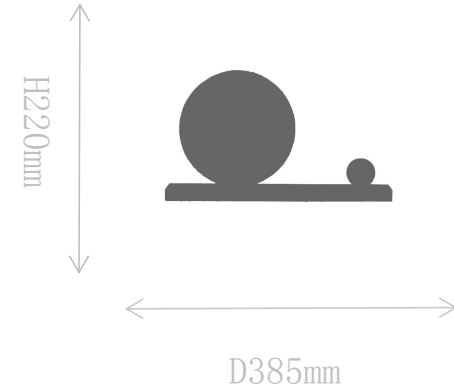

FT2108-1A

Table Lamp

Material of lamp body: marble

Material of shade: glass

Bulb: COB*1 PCS