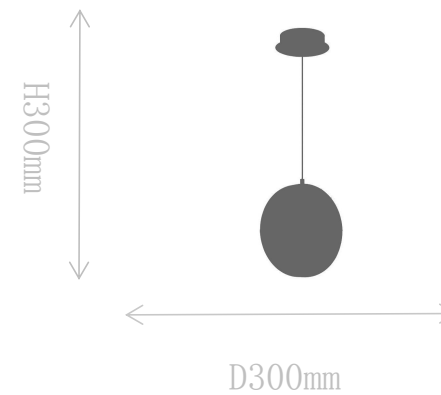

FD2140-1B

Pendant Lamp

Material of lamp body: iron+marble

Material of shade: marble

Bulb: LED*1 PCS