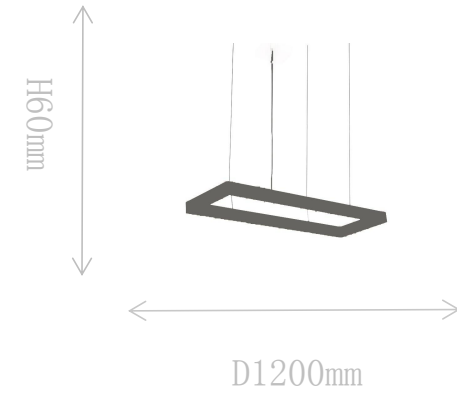

Material of shade: aluminum

Bulb: LED\*1 PCS

FD2016-1B

Pendant Lamp

Material of lamp body: aluminum

Material of shade: aluminum

Bulb: LED\*1 PCS