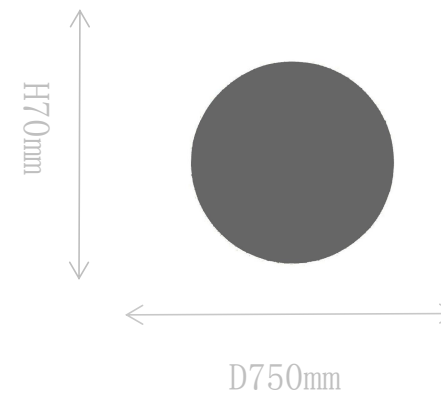

FB2160-1L

Wall/Ceiling Lamp

Material of lamp body: aluminum
Material of shade: aluminum
Bulb: LED*2 PCS