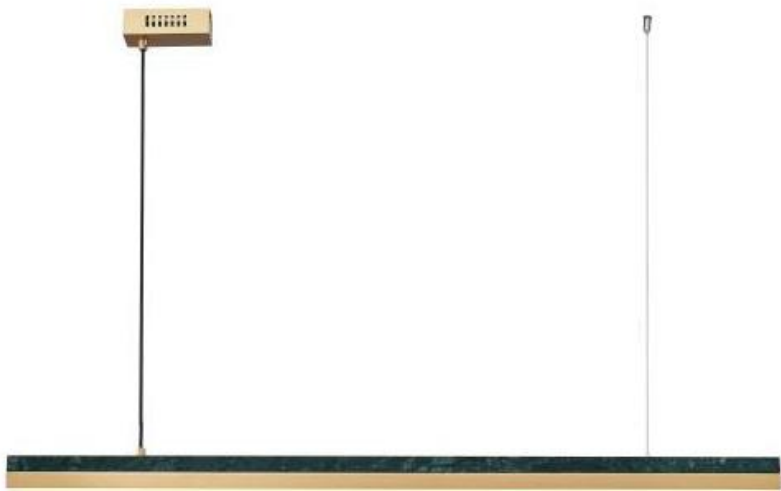

FD1927-1L

Pendant Lamp

Material of lamp body: brass+marble

Material of shade: acrylic

Bulb: LED*1 PCS