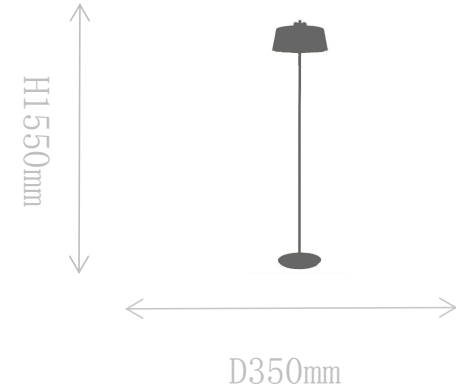

FL2130-3

Floor Lamp

Material of lamp body: aluminum

Material of shade: aluminum

Bulb: E14*3 PCS