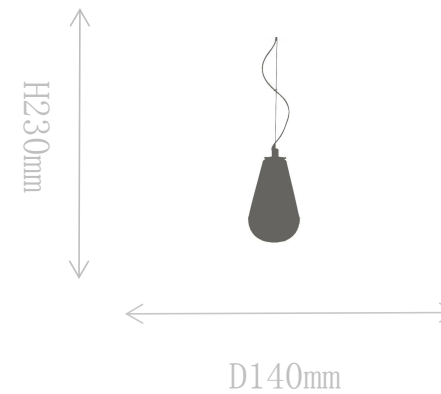

FD2038-1D

Pendant Lamp

Material of lamp body: aluminum
Material of shade: marble+glass
Bulb: LED*1 PCS