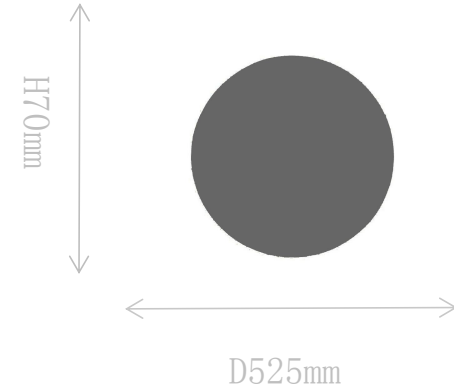

FB2160-1S

Wall/Ceiling Lamp

Material of lamp body: aluminum
Material of shade: aluminum
Bulb: LED*2 PCS