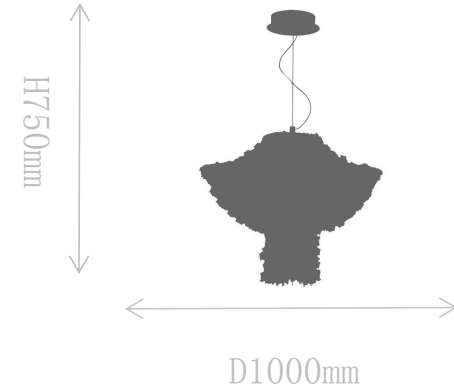

FD2183-13

Pendant Lamp