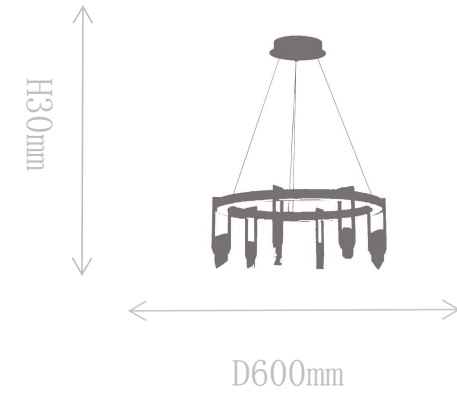

FD2035-600

Pendant Lamp

Material of lamp body: stainless steel +crystal
Material of shade: acrylic
Bulb: LED*1 PCS