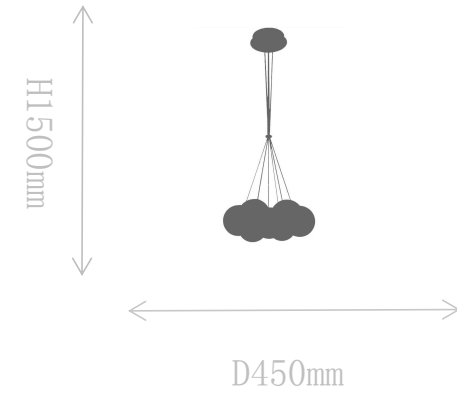

FD2102-7

Pendant Lamp

Material of lamp body: iron
Material of shade: glass
Bulb: G9*7 PCS