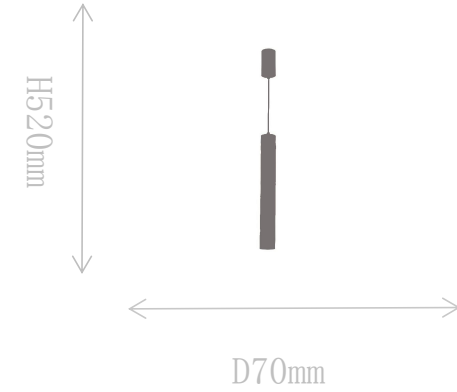

FD1928-1A

Pendant Lamp