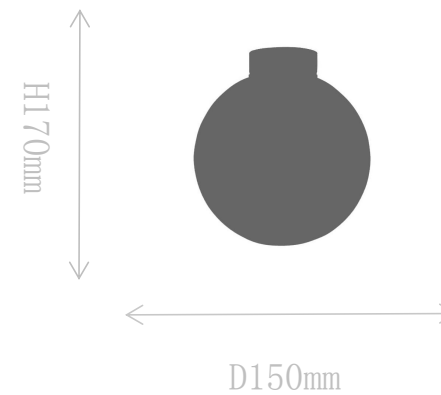

FX2102-1

Ceiling Lamp

Material of lamp body: iron
Material of shade: glass
Bulb: G9*1 PCS