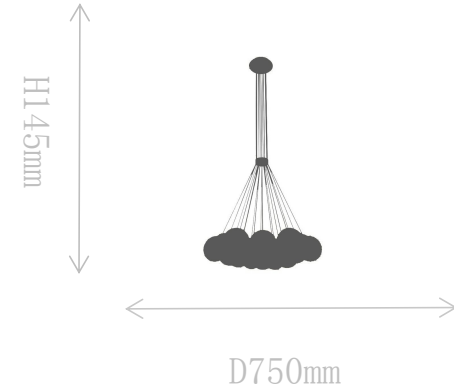

FD1879-19

Pendant Lamp

Material of lamp body: stainless steel+alabaster

Material of shade: alabaster

Bulb: G9*19 PCS