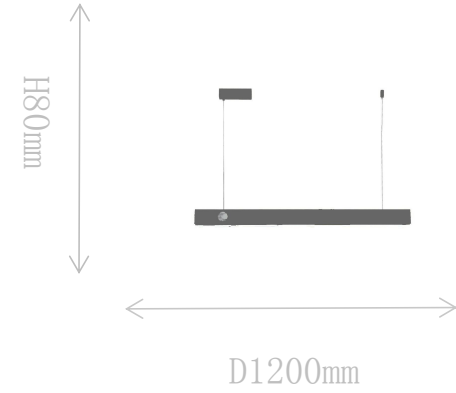

FD2195-1M

Pendant Lamp

Material of lamp body: brass

Material of shade: acrylic

Bulb: LED*1 PCS