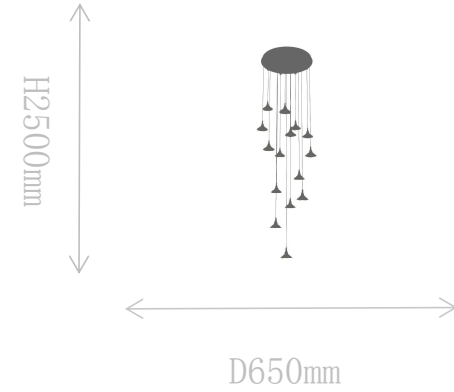

FD2105-15

Pendant Lamp

Material of lamp body: brass

Material of shade: brass

Bulb: COB*15 PCS