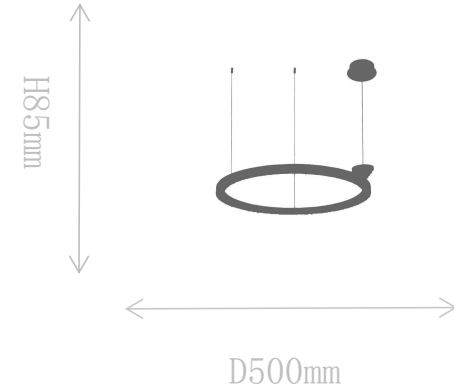

FD2192-500

Pendant Lamp

Material of lamp body: stainless steel

Material of shade: acrylic

Bulb: LED*1 PCS