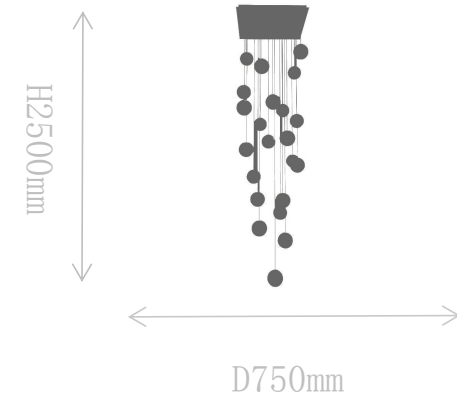

FD2102-22

Pendant Lamp

Material of lamp body: iron

Material of shade: glass

Bulb: G9*22 PCS