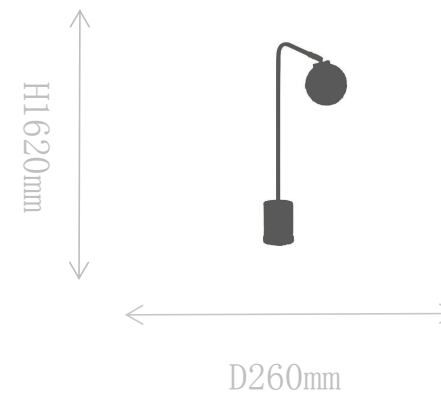

FT1649-1

Table Lamp

Material of lamp body: iron
Material of shade: glass
Bulb: G9*1 PCS