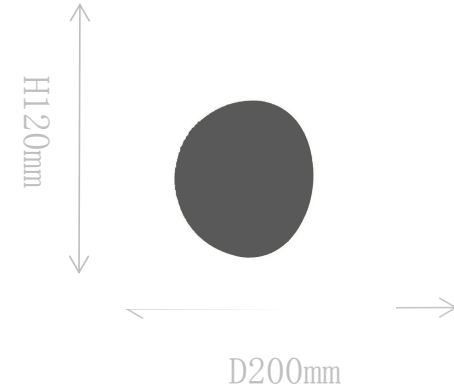

FB1875-1BS

Wall Lamp

Material of lamp body: aluminum+alabaster

Material of shade: alabaster

Bulb: G9*1 PCS