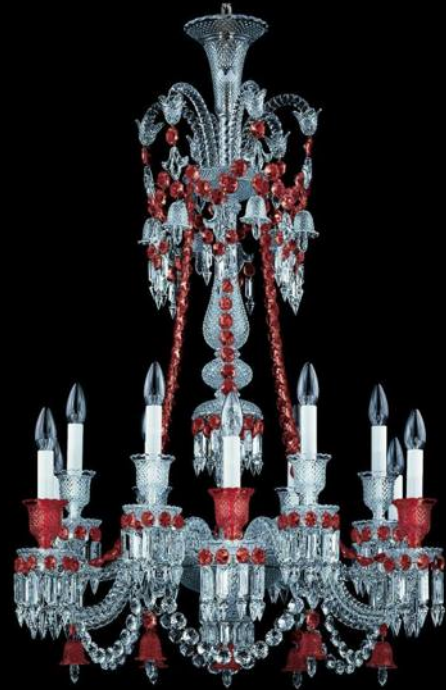

BZR-HL126+6 | _

12-light high chandelier
H1130 D810 mm
12×40W E14
Chrome+clear and red