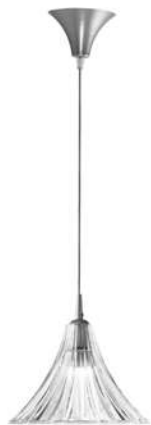

BKY-D150 | _

1-light pendant
H110 W150 mm
1×40W G9
Chrome+clear