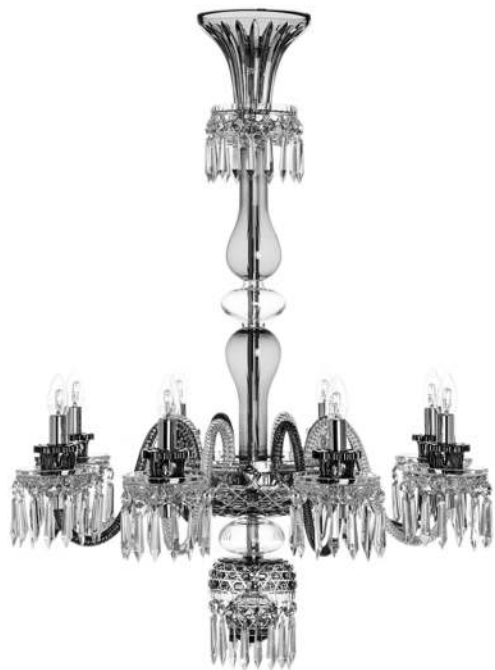

8-light chandelier
H820 D820 mm
8×40W E14
Chrome+clear and blue

LUC-HL128A | _

8-light high chandelier
H1100 D820 mm
8×40W E14
Chrome+clear

LUC-HL128B | _

8-light high chandelier
H1100 D820 mm
8×40W E14
Chrome+clear