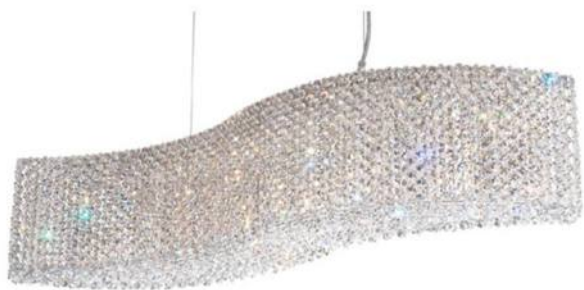

6686W-140×90×H330 | _

3-light wall lamp
W140 E90 H330 mm
3×40W G9
Chrome+clear

6686W-180×90×H430 | _

4-light wall lamp
W180 E90 H430 mm
4×40W G9
Chrome+clear

6686W-230x110xH640 | _

6-light wall lamp
W230 E110 H640 mm
6×40W G9
Chrome+clear