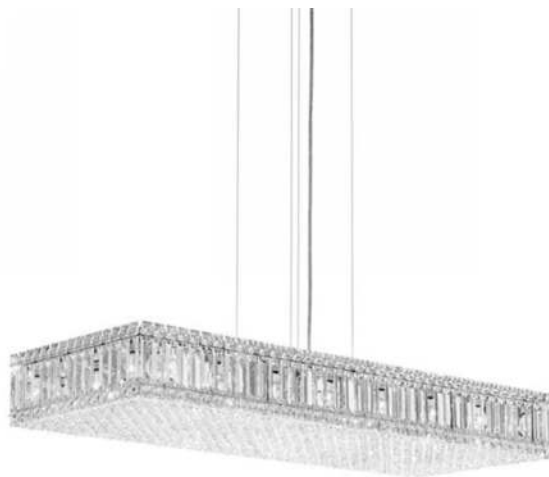

6686D-990x380xH130 | _

17-light pendant
L990 W380 H130 mm
17 x 40W G9
Chrome+clear