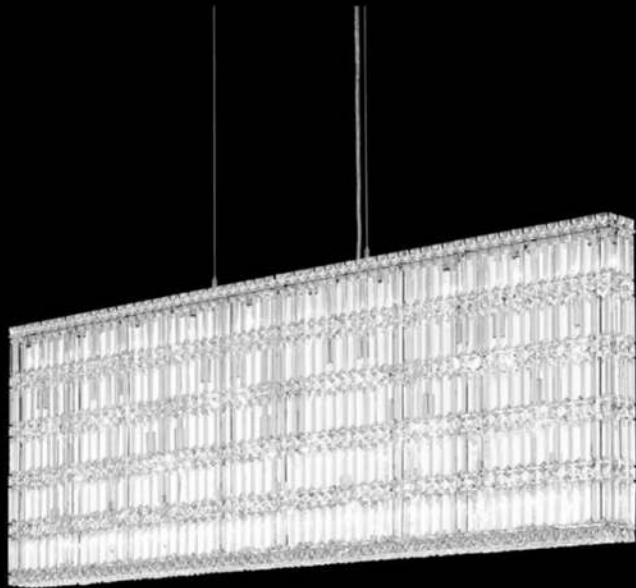

6686D-1490x90xH530 | _

37-light pendant
L1490 W90 H530 mm
37x40W G9
Chrome+clear