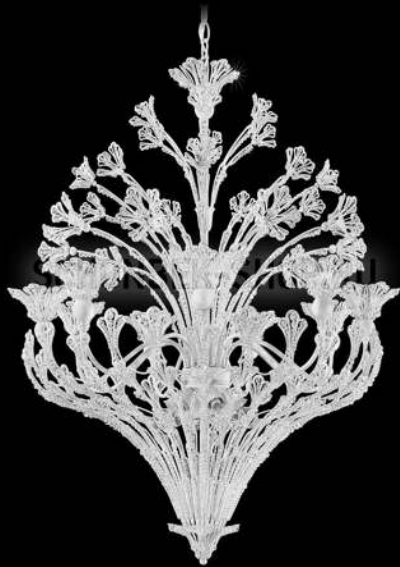

CK-L128 | _

8-light chandelier
H950 D780 mm
16×40W E14
Antique silver