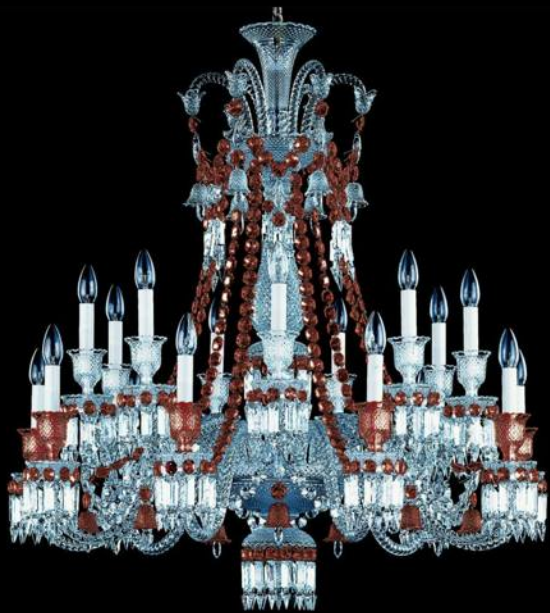

8-light high chandelier
H1130 D680 mm
8×40W E14
Chrome+clear and red

BZR-L126+6 | _

12-light chandelier
H840 D810 mm
12×40W E14
Chrome+clear and red

BZR-HL126+6 | _

12-light high chandelier
H1130 D810 mm
12×40W E14
Chrome+clear and red