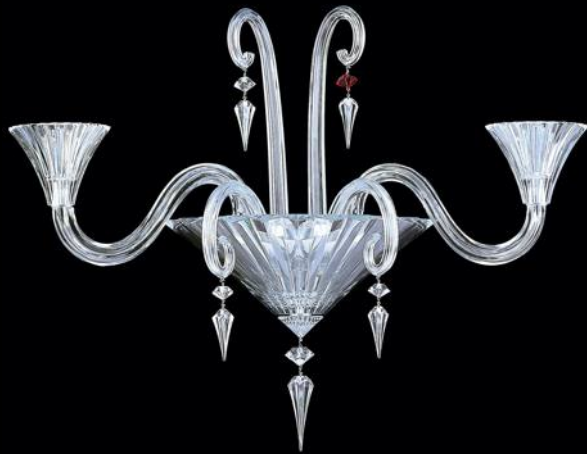

1-light pendant
H180 W251 mm
1×40W G9
Chrome+clear

BKY-W122 | _

2-light wall lamp
W840 E310 H640 mm
2×25W G9
Chrome

BKH-W122 | _

2-light wall lamp
W840 E310 H640 mm
2×25W G9
Chrome

BKY-W123 | _

3-light wall lamp
W840 E410 H640 mm
3×25W G9
Chrome