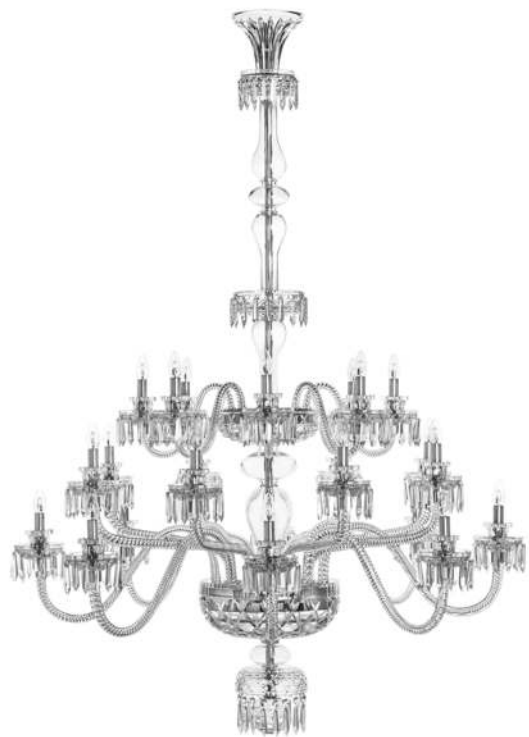

LUC-HL1224A | _

24-light high chandelier
H1950 D1350 mm
24×40W E14
Chrome+clear