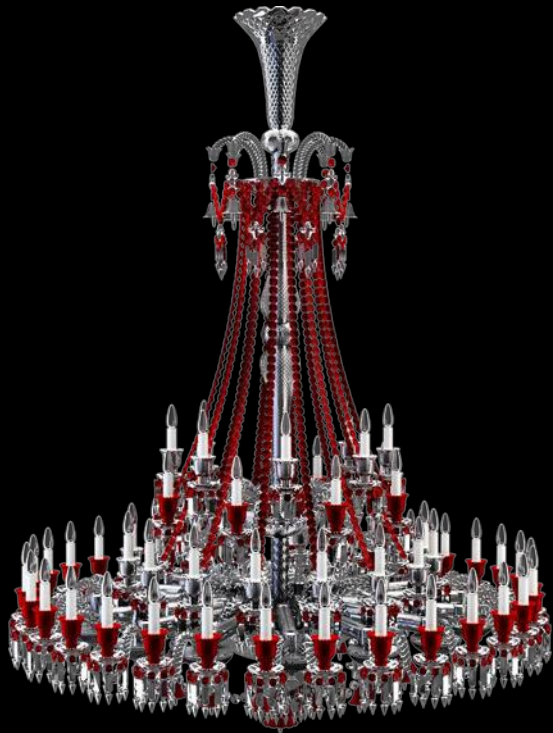

BZR-L1264 | _

64-light chandelier
H2400 D1800 mm
64 × 40W E14
Chrome+clear and red