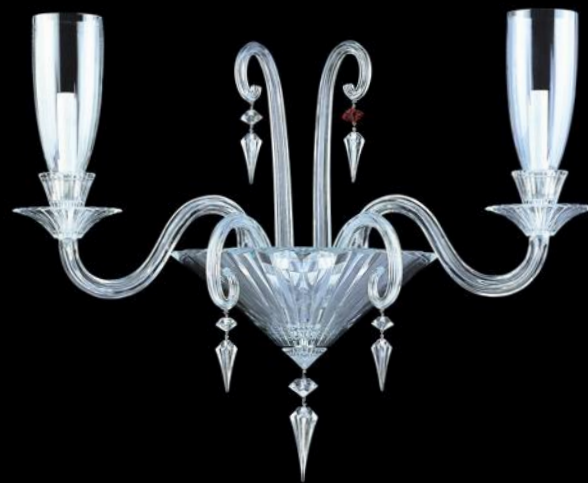

BKH-W122 | _

2-light wall lamp
W840 E310 H640 mm
2×25W G9
Chrome