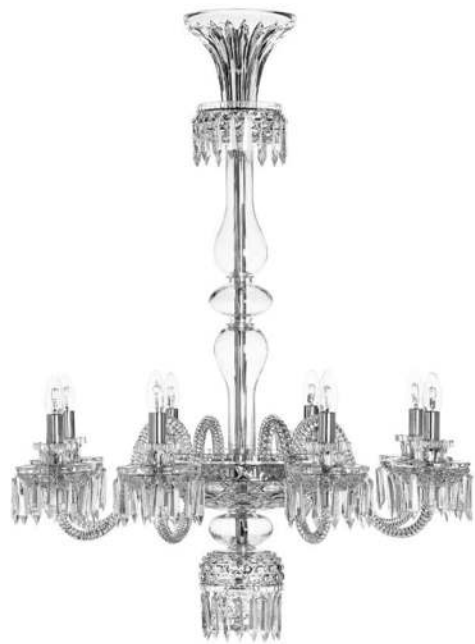

LUC-HL128A | _

8-light high chandelier
H1100 D820 mm
8×40W E14
Chrome+clear