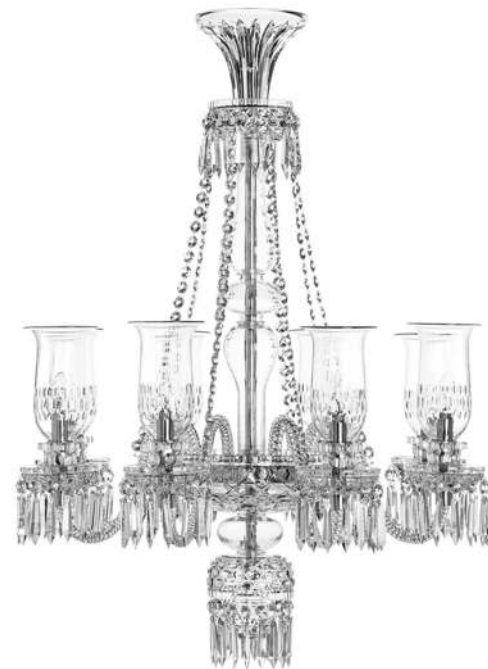

LUC-HL128B | _

8-light high chandelier
H1100 D820 mm
8×40W E14
Chrome+clear