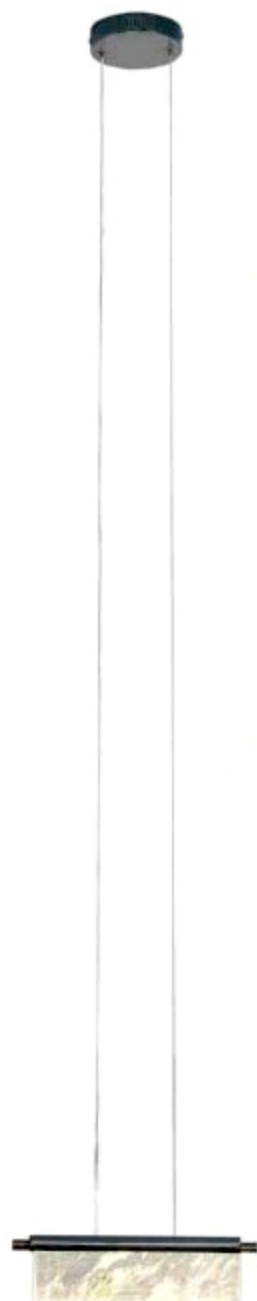

JH51378-19
Size: D650**H2200mm
Bulb: G9

JH51248-3
Size: L185*W165*H1600mm
Bulb: E14

JH51690-66
Size: L4600*W800*H1400mm
Bulb: LED

JH98073-16B
Size: D840*H2000mm
Bulb: LED

JH98073-1
Size: L290*E35*H1600mm
Bulb: LED