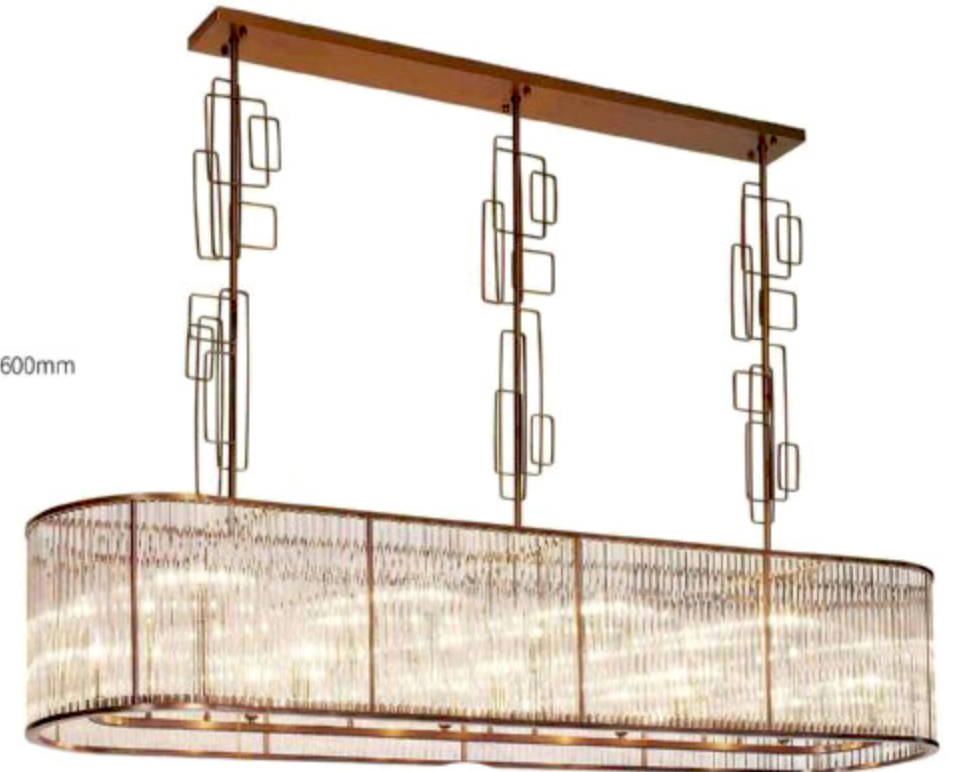

JH51455-18
Size: L2200*W500*H1600mm
Bulb: E14