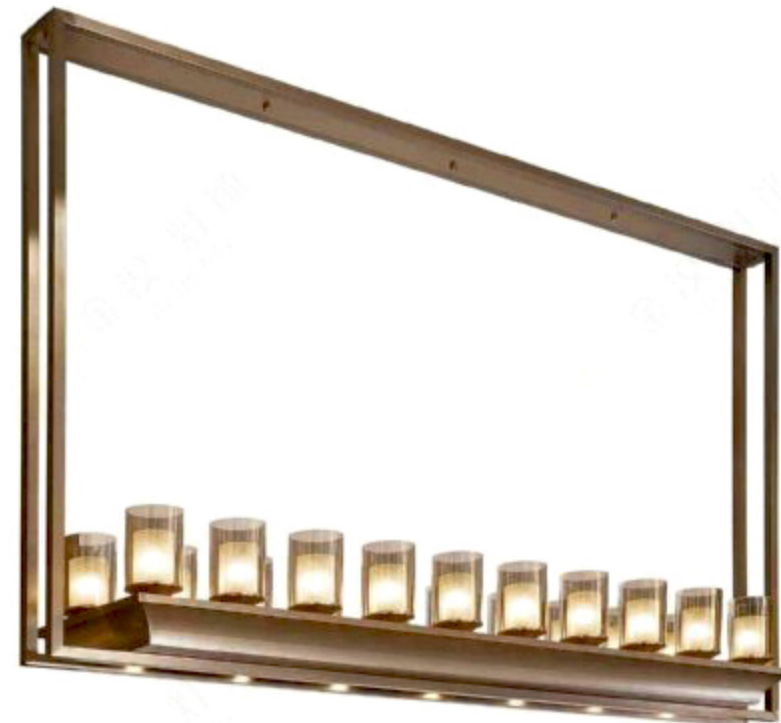

JH51503-32

Size: L5000*W1100*H1250mm
Bulb: G9

JH51473-8
Size: L2900*W170*H1600mm
Bulb: E27 LED 4W 2700K

JH51434
Size: D400*H1800mm
Bulb: E14

JH51504-1
Size: W150*H1500*E95mm
Bulb: LED 3000K

JH51319-20+7
Size: L2410*W480*H1600mm
Bulb: E27、GU10