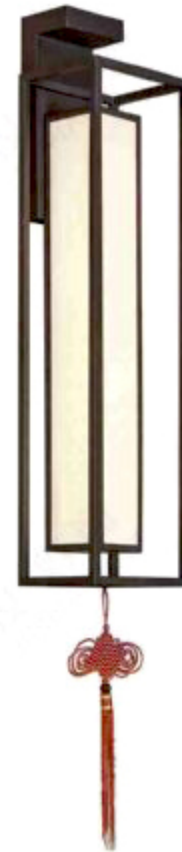

JHW51475-1

Size: W150*E125*H1080mm
Bulb: T5

JHW98076-1

Size: W210*E140*H490mm
Bulb: LED 24V 3000K

JH98076-1

Size: L210*W240*H1690mm
Bulb: LED 24V 3000K

JHW51543

Size: W150*E140*H800mm
Bulb: LED