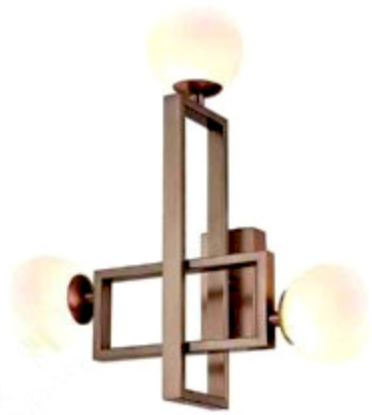

JH97027-D600
Size: D600*H530mm
Bulb: E14

JHW98055-3
Size: W405*E171*H407mm
Bulb: G4