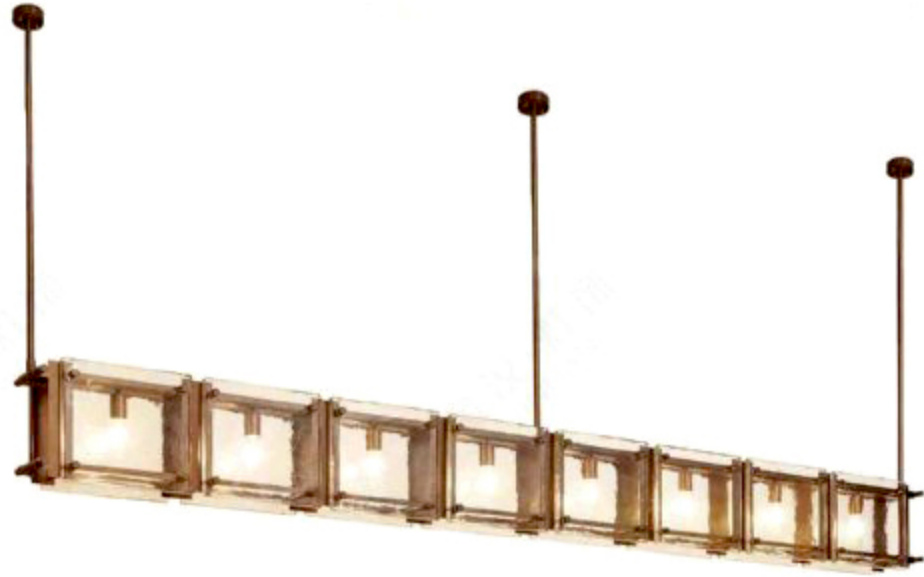

JH51473-8
Size: L2900*W170*H1600mm
Bulb: E27 LED 4W 2700K

JH51434
Size: D400*H1800mm
Bulb: E14