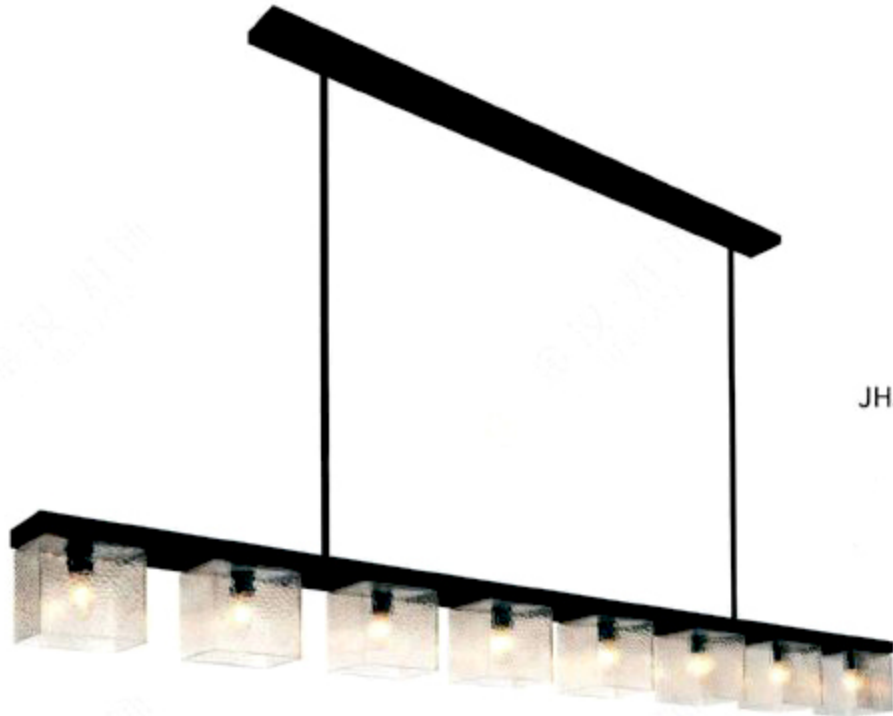

Bulb: E14 LED 4W 2700K

JH51680-6

Size: L1200*W660*H1600mm

Bulb: E14

JHW51686-1
Size: D180*W230*H1250mm
Bulb: E27

JH51488-8
Size: L2560*W150*H1600mm
Bulb: E27

JH51719-1
Size: L200*W200*H2000mm
Bulb: E27

JHW51361-3
Size: W160*E130*H800mm
Bulb: T5*L600 3000K