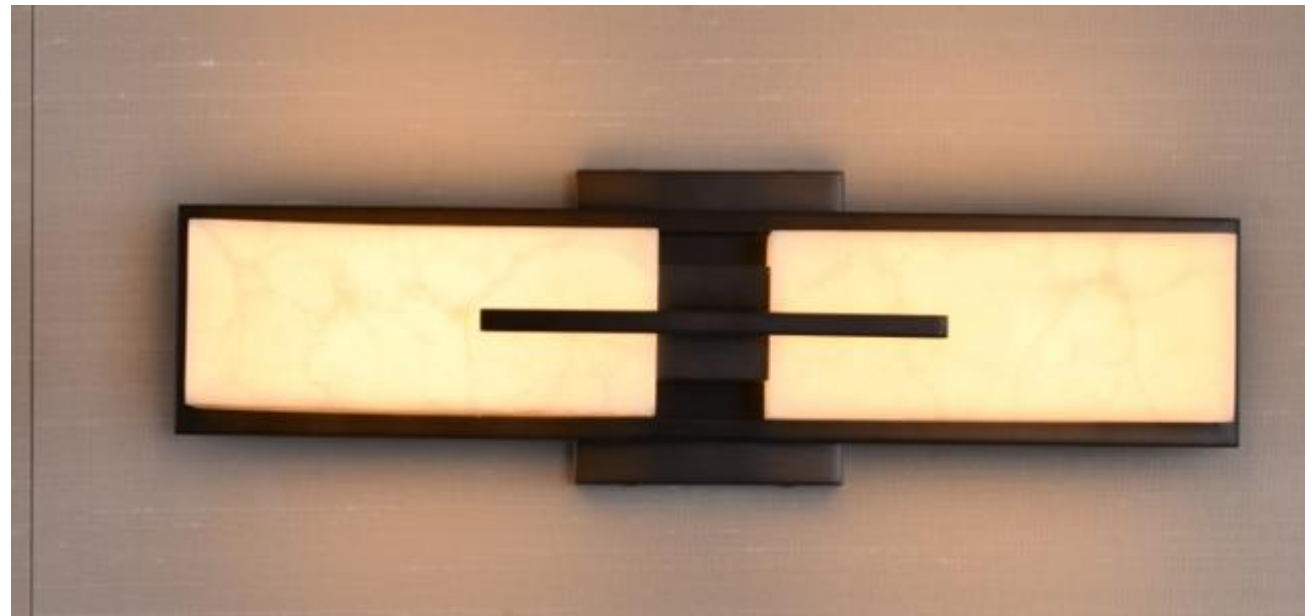

JHW51558-2

SIZE:W3400*H350*E250MM

FINISH:Stainless steel Brushed Black finish

JHW51962-1

SIZE:W350*E360*H1815MM

FINISH:Stainless steel Brushed brass finish

JHW51868-2

SIZE:L470*W125*E100