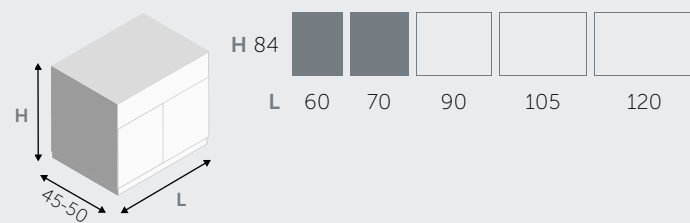

1 CASSETTO, 2 ANTE / 1 DRAWER, 2 DOORS