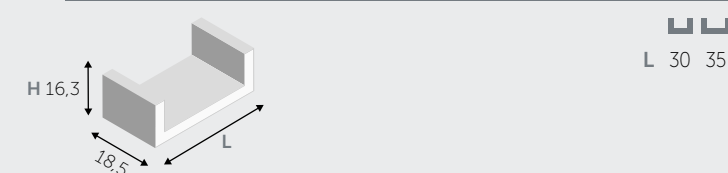

2 ANTE / 2 DOORS

MENSOLE / SHELVES

MENSOLE (spessore 1,8 cm) / SHELVES (thickness 1,8 cm)

MENSOLE A L / "L" SHAPED SHELVES

MENSOLE A U / "U" SHAPED SHELVES

PENSILI A RIBALTA / HANGING FLAP

PENSILI BASCULANTI / HANGING OVERHEAD