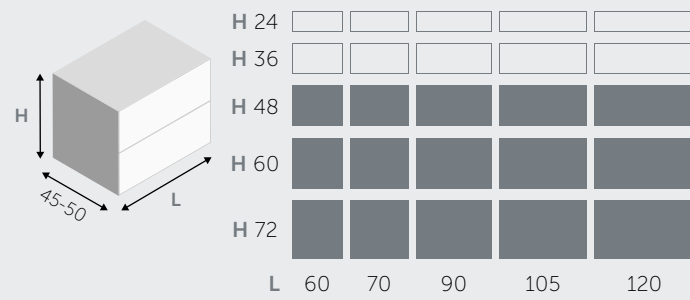

2 CASSETTI / 2 DRAWERS