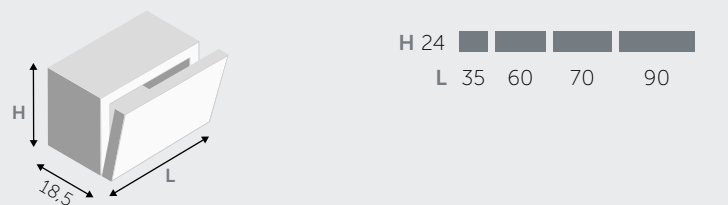

MENSOLE / SHELVES

MENSOLE (spessore 1,8 cm) / SHELVES (thickness 1,8 cm)

MENSOLE A L / "L" SHAPED SHELVES

MENSOLE A U / "U" SHAPED SHELVES

PENSILI A RIBALTA / HANGING FLAP

PENSILI BASCULANTI / HANGING OVERHEAD