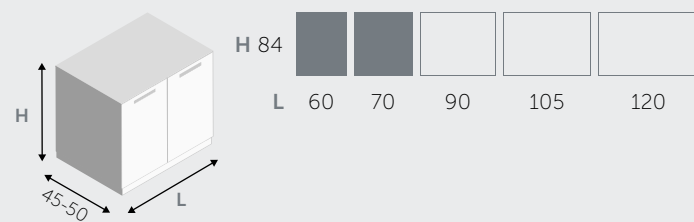

1 CASSETTO / 1 DRAWER

2 CASSETTI / 2 DRAWERS

1 ANTA / 1 DOOR

2 ANTE / 2 DOORS

BASI PORTALAVABO A TERRA / FLOOR BASE UNITS FOR TABLETOP WASHBASIN

2 CASSETTI / 2 DRAWERS

2 ANTE / 2 DOORS

BASI A TERRA / FLOOR BASE UNITS