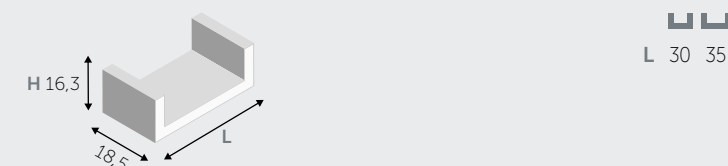

MENSOLE / SHELVES

MENSOLE (spessore 1,8 cm) / SHELVES (thickness 1,8 cm)

MENSOLE A L / "L" SHAPED SHELVES

MENSOLE A U / "U" SHAPED SHELVES

PENSILI A RIBALTA / HANGING FLAP

PENSILI BASCULANTI / HANGING OVERHEAD