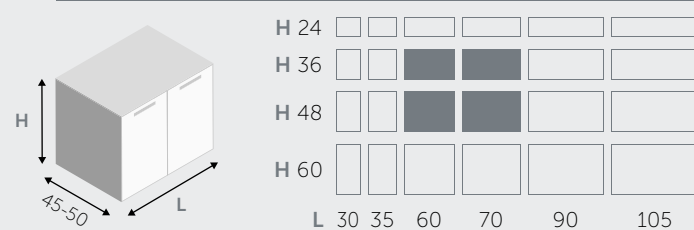

2 ANTE / 2 DOORS

■ DISPONIBILE AVAILABLE □ NON DISPONIBILE NOT AVAILABLE