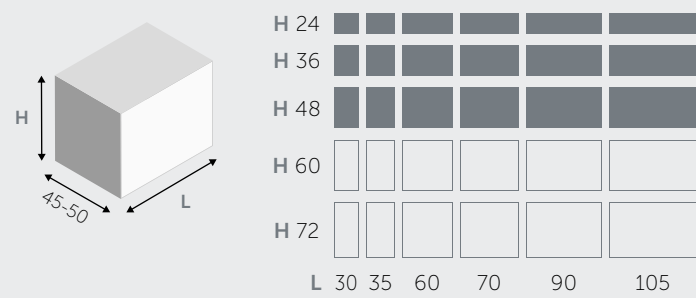

BASI PORTALAVABO SOSPESSE / SUSPENDED BASE UNITS FOR TABLETOP WASHBASIN

1 CASSETTO / 1 DRAWER

2 CASSETTI / 2 DRAWERS

2 ANTE / 2 DOORS

BASI SOSPESSE / SUSPENDED BASE UNITS

1 CASSETTO / 1 DRAWER

2 CASSETTI / 2 DRAWERS