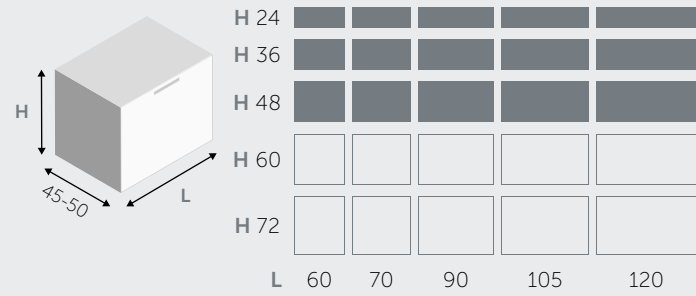

step | modularità / modularity

BASI PORTALAVABO SOSPESI / SUSPENDED BASE UNITS FOR TABLETOP WASHBASIN

1 CASSETTO / 1 DRAWER