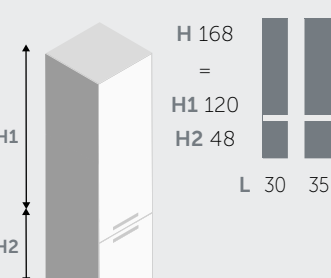

2 ANTE / 2 DOORS

MENSOLE / SHELVES

MENSOLE (spessore 1,8 cm) / SHELVES (thickness 1,8 cm)

MENSOLE A L / "L" SHAPED SHELVES

MENSOLE A U / "U" SHAPED SHELVES

PENSILI A RIBALTA / HANGING FLAP

PENSILI BASCULANTI / HANGING OVERHEAD