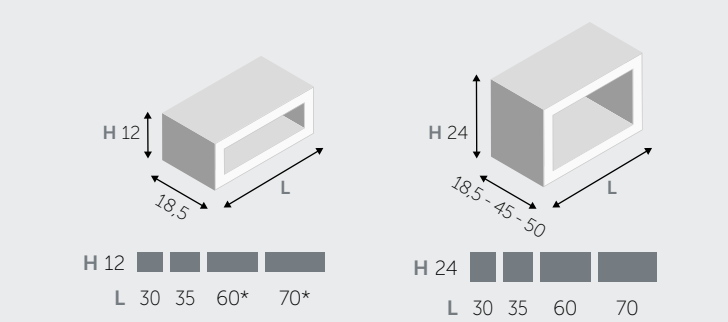

* possono essere montati anche in verticale
it can be vertically positioned

■ DISPONIBILE AVAILABLE □ NON DISPONIBILE NOT AVAILABLE