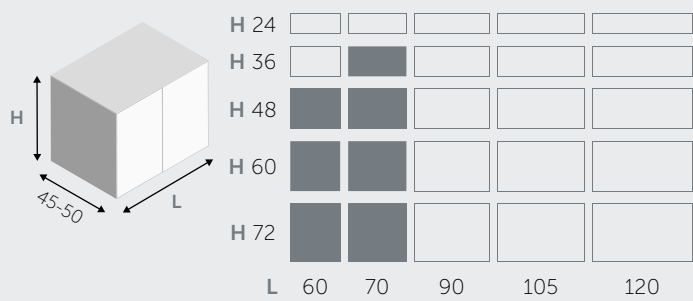

2 ANTE / 2 DOORS