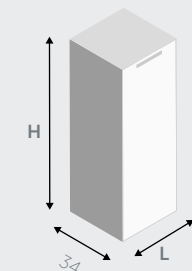

COLONNE / COLUMNS

1 ANTA / 1 DOOR

H 120	■	■
L	30	35