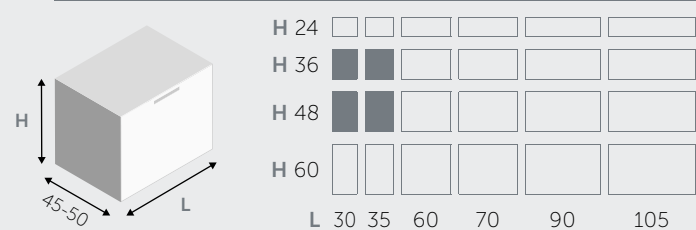

1 ANTA / 1 DOOR