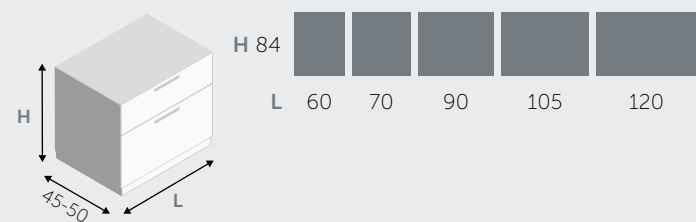

1 CASSETTO / 1 DRAWER

2 CASSETTI / 2 DRAWERS

1 ANTA / 1 DOOR

2 ANTE / 2 DOORS

BASI PORTALAVABO A TERRA / FLOOR BASE UNITS FOR TABLETOP WASHBASIN

2 CASSETTI / 2 DRAWERS

2 ANTE / 2 DOORS

BASI A TERRA / FLOOR BASE UNITS