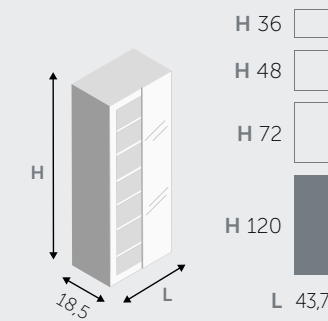

1 ANTA / 1 DOOR