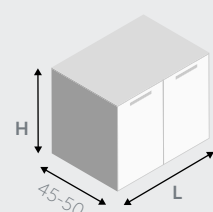

2 ANTE / 2 DOORS

H 24	□	□	■
H 36	□	□	■
H 48	□	□	■
H 60	□	□	■
L	30	35	60

■ DISPONIBILE AVAILABLE

□ NON DISPONIBILE NOT AVAILABLE