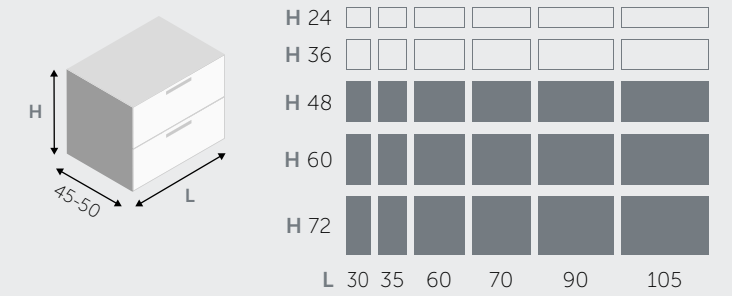

2 CASSETTI / 2 DRAWERS