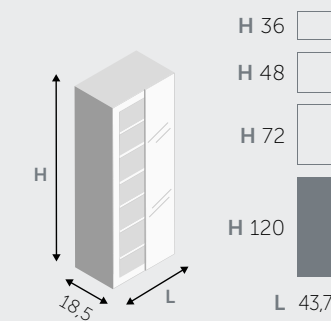

1 ANTA / 1 DOOR