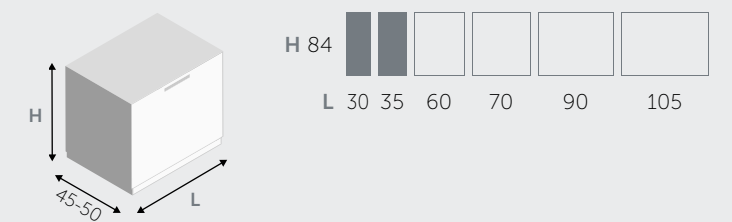

1 ANTA / 1 DOOR