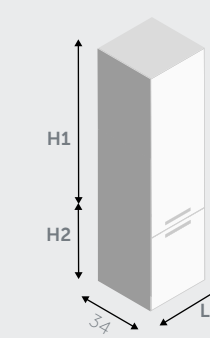

2 ANTE / 2 DOORS

H 168	■	■
=	■	■
H1 120	■	■
H2 48	■	■
L	30	35