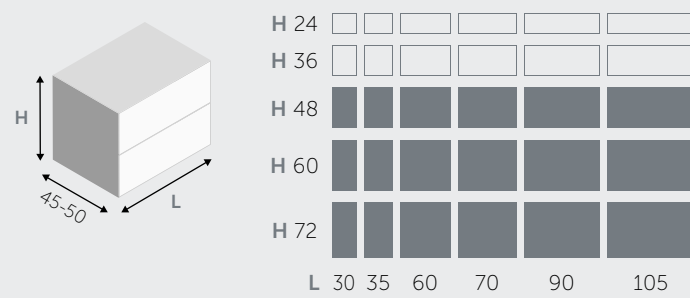

BASI PORTALAVABO SOSPESSE / SUSPENDED BASE UNITS FOR TABLETOP WASHBASIN

1 CASSETTO / 1 DRAWER

2 CASSETTI / 2 DRAWERS

2 ANTE / 2 DOORS

BASI SOSPESSE / SUSPENDED BASE UNITS

1 CASSETTO / 1 DRAWER

2 CASSETTI / 2 DRAWERS