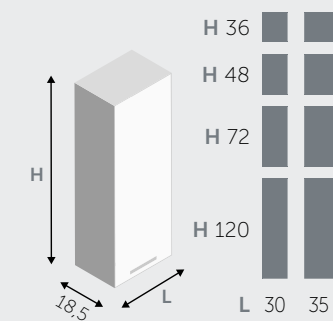

PENSILI / WALL UNITS

1 ANTA / 1 DOOR