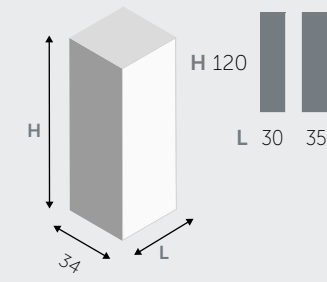

BASI PORTALAVABO SOSPESSE / SUSPENDED BASE UNITS FOR TABLETOP WASHBASIN

1 CASSETTO / 1 DRAWER

2 CASSETTI / 2 DRAWERS

2 ANTE / 2 DOORS

BASI SOSPESSE / SUSPENDED BASE UNITS

1 CASSETTO / 1 DRAWER

2 CASSETTI / 2 DRAWERS

1 ANTA / 1 DOOR

2 ANTE / 2 DOORS

■ DISPONIBILE AVAILABLE □ NON DISPONIBILE NOT AVAILABLE

PENSILI / WALL UNITS

1 ANTA / 1 DOOR

1 ANTA / 1 DOOR

BASE A TERRA A GIORNO / OPEN FLOOR BASE UNIT

1 ANTA / 1 DOOR

MENSOLE / SHELVES

MENSOLE (spessore 1,8 cm) / SHELVES (thickness 1,8 cm)

MENSOLE A L / "L" SHAPED SHELVES

MENSOLE A U / "U" SHAPED SHELVES

PENSILI A RIBALTA / HANGING FLAP

PENSILI BASCULANTI / HANGING OVERHEAD

COLONNE / COLUMNS

1 ANTA / 1 DOOR

2 ANTE / 2 DOORS

ELEMENTI A GIORNO / OPEN CABINET

* possono essere montati anche in verticale
it can be vertically positioned

■ DISPONIBILE AVAILABLE □ NON DISPONIBILE NOT AVAILABLE