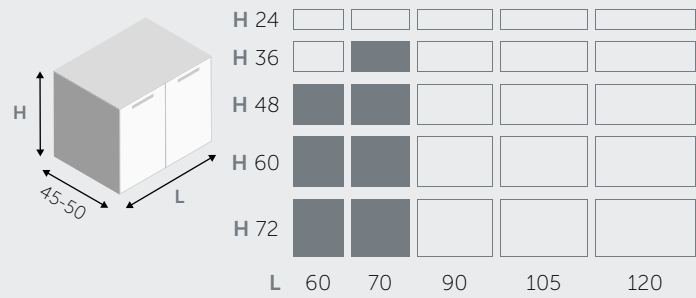

2 ANTE / 2 DOORS