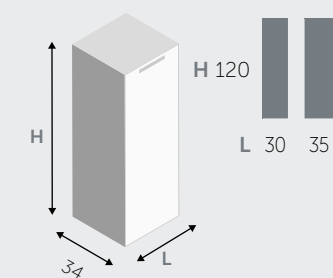

2 ANTE / 2 DOORS

MENSOLE / SHELVES

MENSOLE (spessore 1,8 cm) / SHELVES (thickness 1,8 cm)

MENSOLE A L / "L" SHAPED SHELVES

MENSOLE A U / "U" SHAPED SHELVES

PENSILI A RIBALTA / HANGING FLAP

PENSILI BASCULANTI / HANGING OVERHEAD