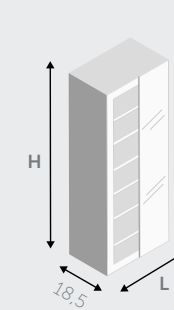

1 ANTA / 1 DOOR

H 36	□
H 48	□
H 72	□
H 120	■
L	437