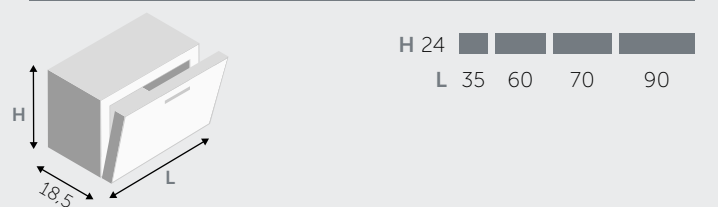

2 ANTE / 2 DOORS

MENSOLE / SHELVES

MENSOLE (spessore 1,8 cm) / SHELVES (thickness 1,8 cm)

MENSOLE A L / "L" SHAPED SHELVES

MENSOLE A U / "U" SHAPED SHELVES

PENSILI A RIBALTA / HANGING FLAP

PENSILI BASCULANTI / HANGING OVERHEAD