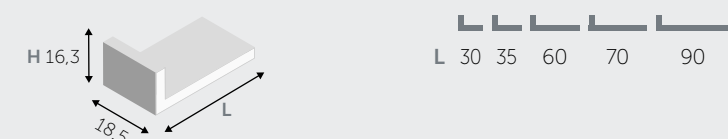

2 ANTE / 2 DOORS

MENSOLE / SHELVES

MENSOLE (spessore 1,8 cm) / SHELVES (thickness 1,8 cm)

MENSOLE A L / "L" SHAPED SHELVES

MENSOLE A U / "U" SHAPED SHELVES

PENSILI A RIBALTA / HANGING FLAP

PENSILI BASCULANTI / HANGING OVERHEAD