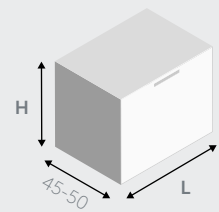

BASI SOSPENSE / SUSPENDED BASE UNITS

1 CASSETTO / 1 DRAWER

H 24	■	■	■
H 36	■	■	■
H 48	■	■	■
H 60	□	□	□
L	30	35	60