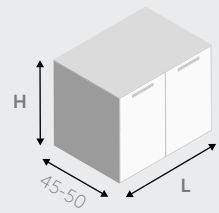

2 ANTE / 2 DOORS

H 24	□	□	□
H 36	□	□	□
H 48	■	■	□
H 60	■	■	□
L	60	70	90