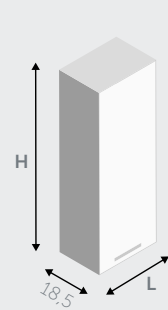

PENSILI / WALL UNITS

1 ANTA / 1 DOOR

H 36	■	■
H 48	■	■
H 72	■	■
H 120	■	■
L	30	35