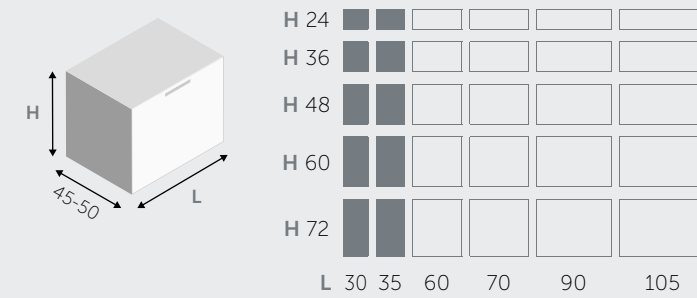

1 ANTA / 1 DOOR