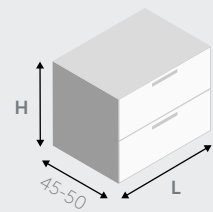

2 CASSETTI / 2 DRAWERS

H 24	□	□	□
H 36	□	□	□
H 48	■	■	■
H 60	■	■	■
L	30	35	60