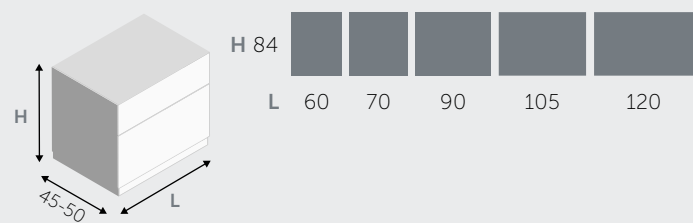

BASI PORTALAVABO A TERRA / FLOOR BASE UNITS FOR TABLETOP WASHBASIN

2 CASSETTI / 2 DRAWERS