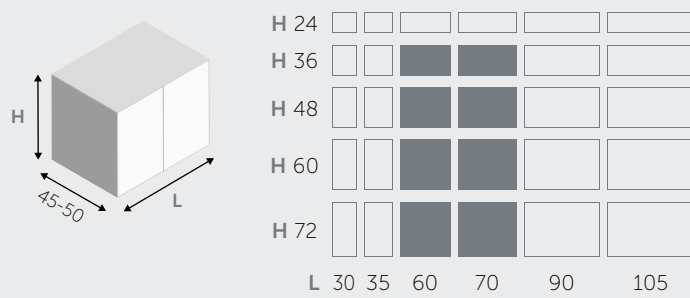

2 ANTE / 2 DOORS

■ DISPONIBILE AVAILABLE □ NON DISPONIBILE NOT AVAILABLE