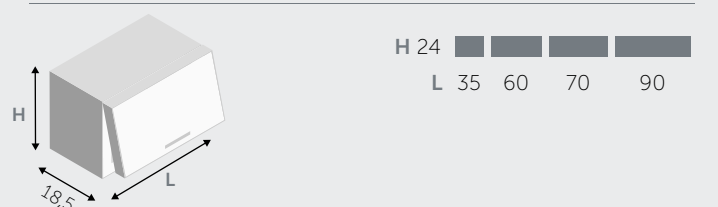

2 ANTE / 2 DOORS

MENSOLE / SHELVES

MENSOLE (spessore 1,8 cm) / SHELVES (thickness 1,8 cm)

MENSOLE A L / "L" SHAPED SHELVES

MENSOLE A U / "U" SHAPED SHELVES

PENSILI A RIBALTA / HANGING FLAP

PENSILI BASCULANTI / HANGING OVERHEAD