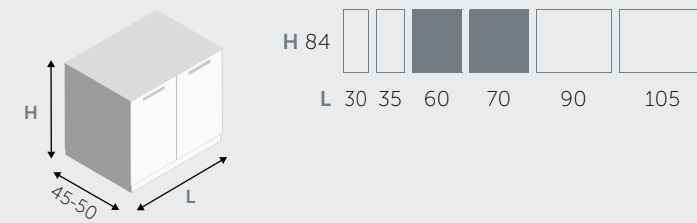

2 ANTE / 2 DOORS

■ DISPONIBILE AVAILABLE □ NON DISPONIBILE NOT AVAILABLE

■ DISPONIBILE AVAILABLE □ NON DISPONIBILE NOT AVAILABLE