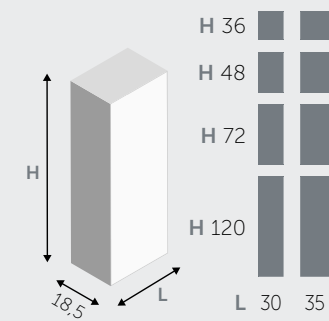

PENSILI / WALL UNITS

1 ANTA / 1 DOOR