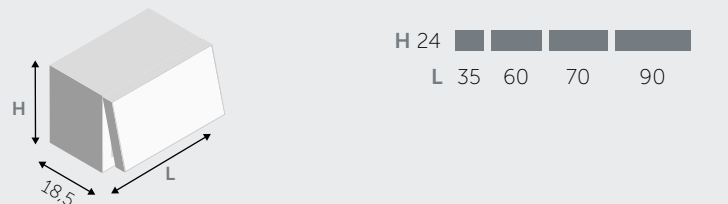

MENSOLE / SHELVES

MENSOLE (spessore 1,8 cm) / SHELVES (thickness 1,8 cm)

MENSOLE A L / "L" SHAPED SHELVES

MENSOLE A U / "U" SHAPED SHELVES

PENSILI A RIBALTA / HANGING FLAP

PENSILI BASCULANTI / HANGING OVERHEAD