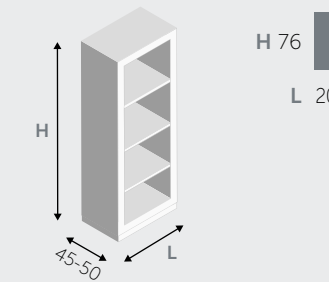

MENSOLE / SHELVES

MENSOLE (spessore 1,8 cm) / SHELVES (thickness 1,8 cm)

MENSOLE A L / "L" SHAPED SHELVES

MENSOLE A U / "U" SHAPED SHELVES

PENSILI A RIBALTA / HANGING FLAP

PENSILI BASCULANTI / HANGING OVERHEAD