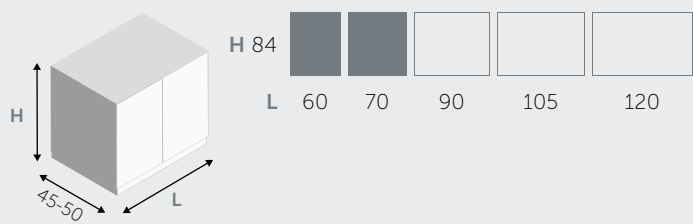

2 ANTE / 2 DOORS

DISPONIBILE AVAILABLE   NON DISPONIBILE NOT AVAILABLE