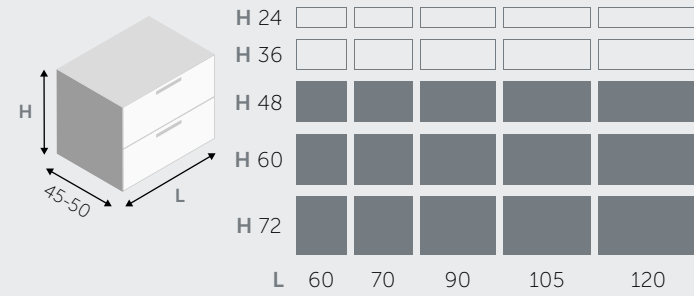

2 CASSETTI / 2 DRAWERS