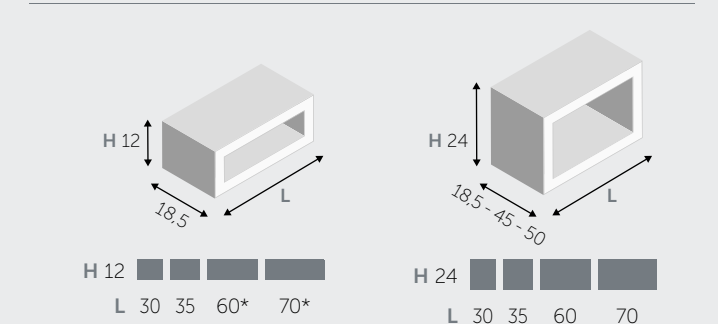

ELEMENTI A GIORNO / OPEN CABINET

* possono essere montati anche in verticale
it can be vertically positioned

■ DISPONIBILE AVAILABLE □ NON DISPONIBILE NOT AVAILABLE