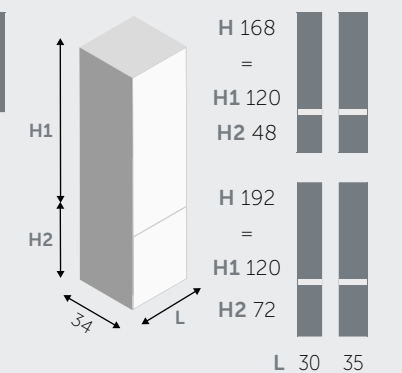

2 ANTE / 2 DOORS

ELEMENTI A GIORNO / OPEN CABINET