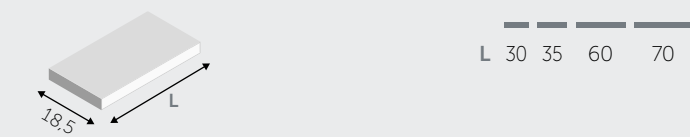

MENSOLE / SHELVES

MENSOLE (spessore 1,8 cm) / SHELVES (thickness 1,8 cm)

MENSOLE A L / "L" SHAPED SHELVES

MENSOLE A U / "U" SHAPED SHELVES

PENSILI A RIBALTA / HANGING FLAP

PENSILI BASCULANTI / HANGING OVERHEAD