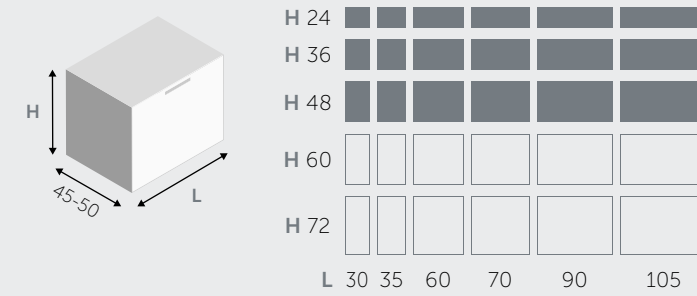

step | modularità / modularity

BASI SOSPESI / SUSPENDED BASE UNITS

1 CASSETTO / 1 DRAWER