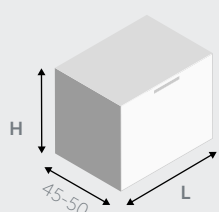

1 ANTA / 1 DOOR

H 24	■	■	□
H 36	■	■	□
H 48	■	■	□
H 60	■	■	□
L	30	35	60