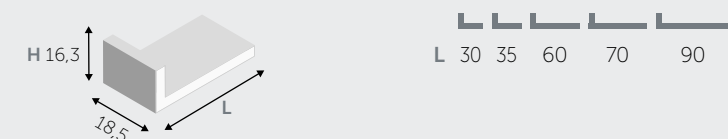

MENSOLE / SHELVES

MENSOLE (spessore 1,8 cm) / SHELVES (thickness 1,8 cm)

MENSOLE A L / "L" SHAPED SHELVES

MENSOLE A U / "U" SHAPED SHELVES

PENSILI A RIBALTA / HANGING FLAP

PENSILI BASCULANTI / HANGING OVERHEAD