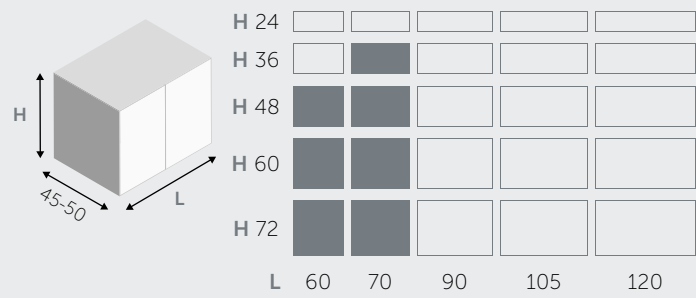

2 ANTE / 2 DOORS