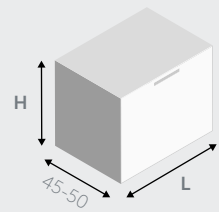

BASI PORTALAVABO SOSPENSE / SUSPENDED BASE UNITS FOR TABLETOP WASHBASIN

1 CASSETTO / 1 DRAWER

H 24	■	■	■
H 36	■	■	■
H 48	■	■	■
H 60	□	□	□
L	60	70	90