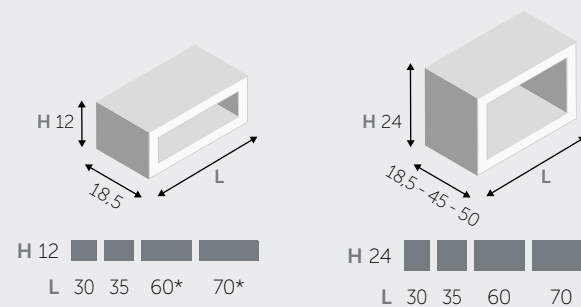

ELEMENTI A GIORNO / OPEN CABINET

* possono essere montati anche in verticale
it can be vertically positioned

■ DISPONIBILE AVAILABLE
□ NON DISPONIBILE NOT AVAILABLE