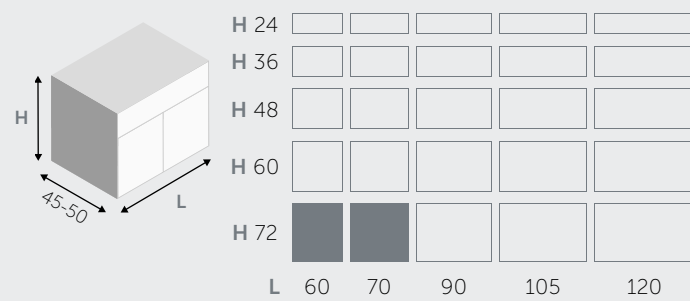

1 CASSETTO / 1 DRAWER

2 CASSETTI / 2 DRAWERS

2 ANTE / 2 DOORS

1 CASSETTO, 2 ANTE / 1 DRAWER, 2 DOORS

BASI PORTALAVABO A TERRA / FLOOR BASE UNITS FOR TABLETOP WASHBASIN

2 CASSETTI / 2 DRAWERS

1 CASSETTO, 2 ANTE / 1 DRAWER, 2 DOORS