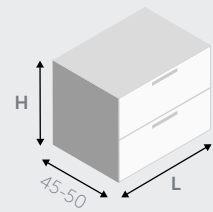

2 CASSETTI / 2 DRAWERS

H 24	□	□	□
H 36	□	□	□
H 48	■	■	■
H 60	■	■	■
L	60	70	90