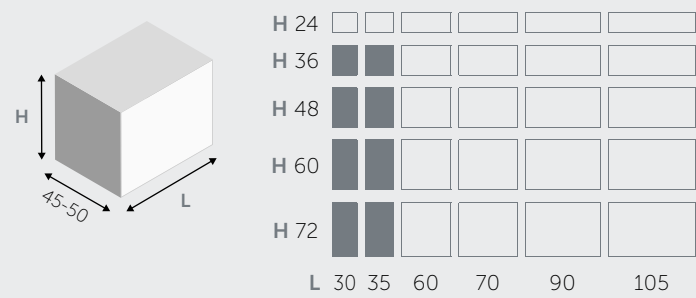

1 ANTA / 1 DOOR