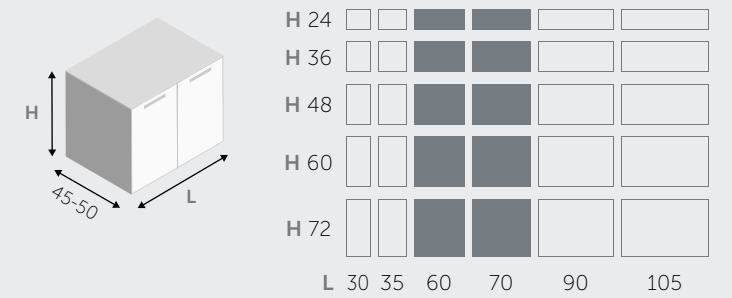

1 CASSETTO / 1 DRAWER

2 CASSETTI / 2 DRAWERS

1 ANTA / 1 DOOR

2 ANTE / 2 DOORS

BASI PORTALAVABO A TERRA / FLOOR BASE UNITS FOR TABLETOP WASHBASIN

2 CASSETTI / 2 DRAWERS

2 ANTE / 2 DOORS

BASI A TERRA / FLOOR BASE UNITS