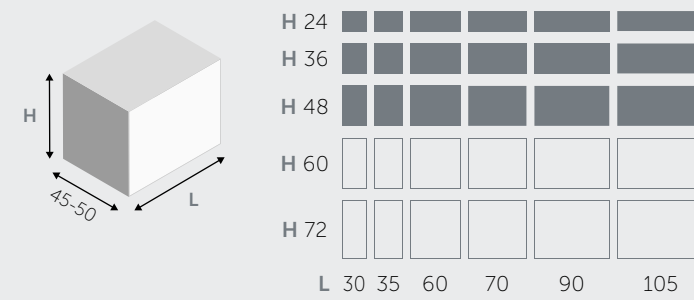

BASI SOSPESSE / SUSPENDED BASE UNITS

1 CASSETTO / 1 DRAWER