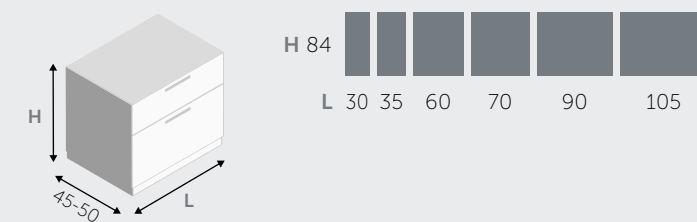

BASI A TERRA / FLOOR BASE UNITS

2 CASSETTI / 2 DRAWERS