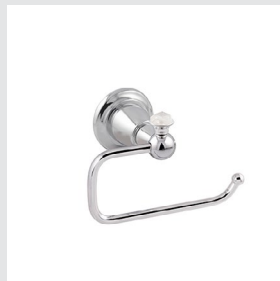

072075.000.**
Robe hook

072077.000.**
Toilet paper holder

072078.000.**
Soap holder

072080.000.**
Wall toothbrush holder

072086.000.**
Wall soap dispenser

072084.000.**
Toilet brush holder

072085.000.**
Spare toilet paper holder

072201.QZ0.**
072201.QZP.**

*Three holes basin set with
quartz stone*

072221.QZ0.**
072221.QZP.**

*Three holes bidet set with
quartz stone*

072216.QZ0.**
072216.QZP.**

*Five holes bath set with hand
shower and quartz stone*

072219.QZ0.**
072219.QZP.**

*Shower mixer with hand shower
and quartz stone*

072273.QZ0.**
072273.QZP.**

*Towel ring with
quartz stone*

072272.QZ0.**
072272.QZP.**

*Towel rail 600mm with
quartz stone*

072275.QZ0.**
072275.QZP.**

*Robe hook with
quartz stone*

072277.QZ0.**
072277.QZP.**

*Toilet paper holder with
quartz stone*

072278.QZ0.**
072278.QZP.**

*Soap holder with
quartz stone*

072280.QZ0.**
072280.QZP.**

*Wall toothbrush holder with
quartz stone*