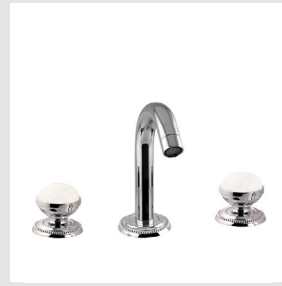

072001.000.**
Three holes basin set

072021.000.**
Three holes bidet set

072016.000.**
Five holes bath set with hand shower

072019.000.**
Shower mixer with knob

072073.000.**
Towel ring

072072.000.**
Towel rail 600mm

072286.QZ0.**
072286.QZP.**

*Wall soap dispenser with
quartz stone*

072284.QZ0.**
072284.QZP.**

*Toilet brush holder with
quartz stone*

072285.QZ0.**
072285.QZP.**

*Spare toilet paper holder with
quartz stone*

072201.QT0.**
072201.QTP.**

Three holes basin set with quartz stone

072221.QT0.**
072221.QTP.**

Three holes bidet set with quartz stone

072216.QT0.**
072216.QTP.**

Five holes bath set with hand shower and quartz stone