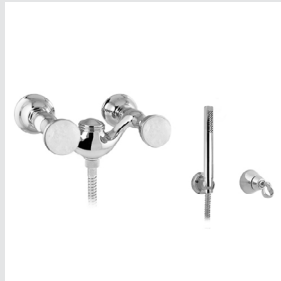

072001.000.**
Three holes basin set

072021.000.**
Three holes bidet set

072016.000.**
Five holes bath set with hand shower

072019.000.**
Shower mixer with knob

072073.000.**
Towel ring

072072.000.**
Towel rail 600mm

072286.QZ0.**
072286.QZP.**

*Wall soap dispenser with
quartz stone*

072284.QZ0.**
072284.QZP.**

*Toilet brush holder with
quartz stone*

072285.QZ0.**
072285.QZP.**

*Spare toilet paper holder with
quartz stone*

072201.QT0.**
072201.QTP.**

Three holes basin set with quartz stone

072221.QT0.**
072221.QTP.**

Three holes bidet set with quartz stone

072216.QT0.**
072216.QTP.**

Five holes bath set with hand shower and quartz stone

072219.QT0.**
072219.QTP.**

Shower mixer with knob and quartz stone

072273.QT0.**
072273.QTP.**

Towel ring with quartz stone

072272.QT0.**
072272.QTP.**

Towel rail 600mm with quartz stone

072275.QT0.**
072275.QTP.**