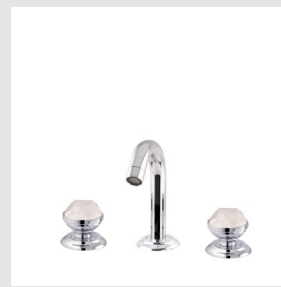

072001.000.**
Three holes basin set

072021.000.**
Three holes bidet set

072016.000.**
Five holes bath set with hand shower

072019.000.**
Shower mixer with knob

072073.000.**
Towel ring

072072.000.**
Towel rail 600mm

072075.000.**
Robe hook

072077.000.**
Toilet paper holder

072078.000.**
Soap holder

072080.000.**
Wall toothbrush holder

072086.000.**
Wall soap dispenser

072084.000.**
Toilet brush holder

072085.000.**
Spare toilet paper holder

072201.QZ0.**
072201.QZP.**

*Three holes basin set with
quartz stone*

072221.QZ0.**
072221.QZP.**

*Three holes bidet set with
quartz stone*

072216.QZ0.**
072216.QZP.**

*Five holes bath set with hand
shower and quartz stone*