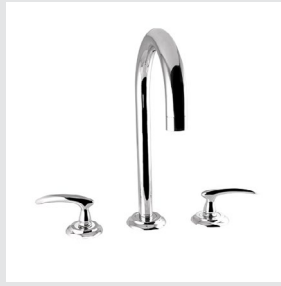

072001.000.**
Three holes basin set

072021.000.**
Three holes bidet set

072016.000.**
Five holes bath set with hand shower

072019.000.**
Shower mixer with knob

072073.000.**
Towel ring

072072.000.**
Towel rail 600mm