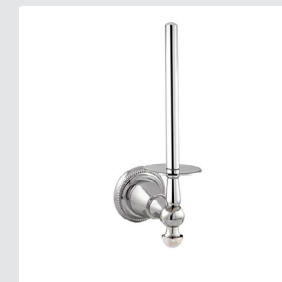

072201.QT0.**
072201.QTP.**

Three holes basin set with quartz stone

072221.QT0.**
072221.QTP.**

Three holes bidet set with quartz stone

072216.QT0.**
072216.QTP.**

Five holes bath set with hand shower and quartz stone

072219.QT0.**
072219.QTP.**

Shower mixer with knob and quartz stone

072273.QT0.**
072273.QTP.**

Towel ring with quartz stone

072272.QT0.**
072272.QTP.**

Towel rail 600mm with quartz stone

072275.QT0.**
072275.QTP.**

Robe hook with quartz stone

072277.QT0.**
072277.QTP.**

Toilet paper holder with quartz stone

072278.QT0.**
072278.QTP.**

Soap holder with quartz stone

072280.QT0.**
072280.QTP.**

Wall toothbrush holder with quartz stone

072286.QT0.**
072286.QTP.**

Wall soap dispenser with quartz stone

072284.QT0.**
072284.QTP.**

Toilet brush holder with quartz stone

072285.QT0.**
072285.QTP.**

Spare toilet paper holder with quartz stone

MATERIALS