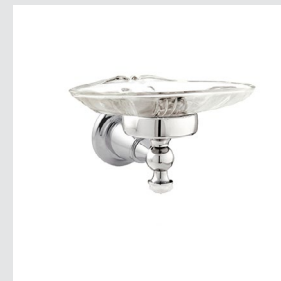

072075.000.**
Robe hook

072077.000.**
Toilet paper holder

072078.000.**
Soap holder

072080.000.**
Wall toothbrush holder

072086.000.**
Wall soap dispenser

072084.000.**
Toilet brush holder

072085.000.**
Spare toilet paper holder

072201.QZ0.**
072201.QZP.**

*Three holes basin set with
quartz stone*

072221.QZ0.**
072221.QZP.**

*Three holes bidet set with
quartz stone*

072216.QZ0.**
072216.QZP.**

*Five holes bath set with hand
shower and quartz stone*

072219.QZ0.**
072219.QZP.**

*Shower mixer with hand shower
and quartz stone*

072273.QZ0.**
072273.QZP.**

*Towel ring with
quartz stone*

072272.QZ0.**
072272.QZP.**

*Towel rail 600mm with
quartz stone*

072275.QZ0.**
072275.QZP.**

*Robe hook with
quartz stone*

072277.QZ0.**
072277.QZP.**

*Toilet paper holder with
quartz stone*

072278.QZ0.**
072278.QZP.**

*Soap holder with
quartz stone*

072280.QZ0.**
072280.QZP.**

*Wall toothbrush holder with
quartz stone*