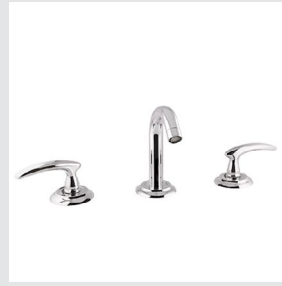

072001.000.**
Three holes basin set

072021.000.**
Three holes bidet set

072016.000.**
Five holes bath set with hand shower

072019.000.**
Shower mixer with knob

072073.000.**
Towel ring

072072.000.**
Towel rail 600mm