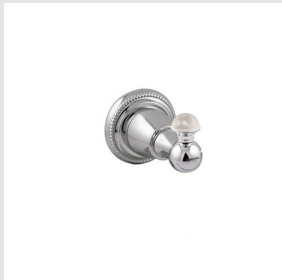

072001.000.**
Three holes basin set

072021.000.**
Three holes bidet set

072016.000.**
Five holes bath set with hand shower

072019.000.**
Shower mixer with knob

072073.000.**
Towel ring

072072.000.**
Towel rail 600mm

072201.QT0.**
072201.QTP.**

Three holes basin set with quartz stone

072221.QT0.**
072221.QTP.**

Three holes bidet set with quartz stone

072216.QT0.**
072216.QTP.**

Five holes bath set with hand shower and quartz stone

072219.QT0.**
072219.QTP.**

Shower mixer with knob and quartz stone

072273.QT0.**
072273.QTP.**

Towel ring with quartz stone

072272.QT0.**
072272.QTP.**

Towel rail 600mm with quartz stone

072275.QT0.**
072275.QTP.**

Robe hook with quartz stone

072277.QT0.**
072277.QTP.**

Toilet paper holder with quartz stone

072278.QT0.**
072278.QTP.**

Soap holder with quartz stone

072280.QT0.**
072280.QTP.**

Wall toothbrush holder with quartz stone