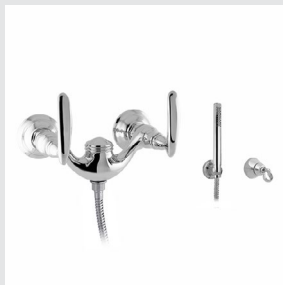

072001.000.**
Three holes basin set

072021.000.**
Three holes bidet set

072016.000.**
Five holes bath set with hand shower

072019.000.**
Shower mixer with knob

072073.000.**
Towel ring

072072.000.**
Towel rail 600mm

072075.000.**
Robe hook

072077.000.**
Toilet paper holder

072078.000.**
Soap holder

072080.000.**
Wall toothbrush holder

072086.000.**
Wall soap dispenser

072084.000.**
Toilet brush holder

072085.000.**
Spare toilet paper holder