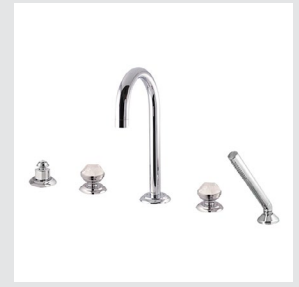

072001.000.**
Three holes basin set

072021.000.**
Three holes bidet set

072016.000.**
Five holes bath set with hand shower

072019.000.**
Shower mixer with knob

072073.000.**
Towel ring

072072.000.**
Towel rail 600mm

072075.000.**
Robe hook

072077.000.**
Toilet paper holder

072078.000.**
Soap holder

072080.000.**
Wall toothbrush holder

072086.000.**
Wall soap dispenser

072084.000.**
Toilet brush holder

072085.000.**
Spare toilet paper holder

072201.QZ0.**
072201.QZP.**

*Three holes basin set with
quartz stone*

072221.QZ0.**
072221.QZP.**

*Three holes bidet set with
quartz stone*

072216.QZ0.**
072216.QZP.**

*Five holes bath set with hand
shower and quartz stone*