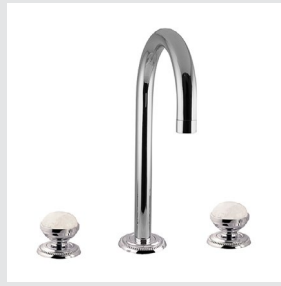

072001.000.**
Three holes basin set

072021.000.**
Three holes bidet set

072016.000.**
Five holes bath set with hand shower

072019.000.**
Shower mixer with knob

072073.000.**
Towel ring

072072.000.**
Towel rail 600mm

072286.QZ0.**
072286.QZP.**

*Wall soap dispenser with
quartz stone*

072284.QZ0.**
072284.QZP.**

*Toilet brush holder with
quartz stone*

072285.QZ0.**
072285.QZP.**

*Spare toilet paper holder with
quartz stone*

072201.QT0.**
072201.QTP.**

Three holes basin set with quartz stone

072221.QT0.**
072221.QTP.**

Three holes bidet set with quartz stone

072216.QT0.**
072216.QTP.**

Five holes bath set with hand shower and quartz stone