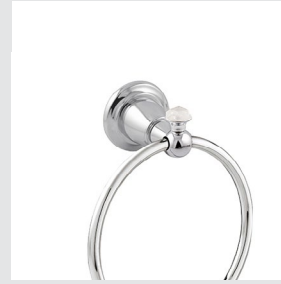

072075.000.**
Robe hook

072077.000.**
Toilet paper holder

072078.000.**
Soap holder

072080.000.**
Wall toothbrush holder

072086.000.**
Wall soap dispenser

072084.000.**
Toilet brush holder

072085.000.**
Spare toilet paper holder

072201.QZ0.**
072201.QZP.**

*Three holes basin set with
quartz stone*

072221.QZ0.**
072221.QZP.**

*Three holes bidet set with
quartz stone*

072216.QZ0.**
072216.QZP.**

*Five holes bath set with hand
shower and quartz stone*

072219.QZ0.**
072219.QZP.**

*Shower mixer with hand shower
and quartz stone*

072273.QZ0.**
072273.QZP.**

*Towel ring with
quartz stone*

072272.QZ0.**
072272.QZP.**

*Towel rail 600mm with
quartz stone*

072275.QZ0.**
072275.QZP.**