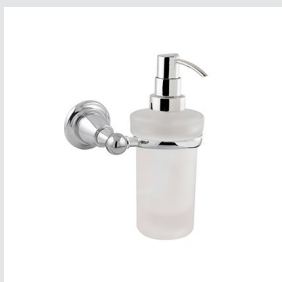

072001.000.**
Three holes basin set

072021.000.**
Three holes bidet set

072016.000.**
Five holes bath set with hand shower

072019.000.**
Shower mixer with knob

072073.000.**
Towel ring

072072.000.**
Towel rail 600mm

072075.000.**
Robe hook

072077.000.**
Toilet paper holder

072078.000.**
Soap holder

072080.000.**
Wall toothbrush holder

072086.000.**
Wall soap dispenser

072084.000.**
Toilet brush holder

072085.000.**
Spare toilet paper holder