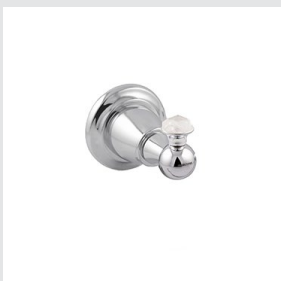

072001.000.**
Three holes basin set

072021.000.**
Three holes bidet set

072016.000.**
Five holes bath set with hand shower

072019.000.**
Shower mixer with knob

072073.000.**
Towel ring

072072.000.**
Towel rail 600mm

072201.QZ0.**
072201.QZP.**

*Three holes basin set with
quartz stone*

072221.QZ0.**
072221.QZP.**

*Three holes bidet set with
quartz stone*

072216.QZ0.**
072216.QZP.**

*Five holes bath set with hand
shower and quartz stone*

072219.QZ0.**
072219.QZP.**

*Shower mixer with hand shower
and quartz stone*

072273.QZ0.**
072273.QZP.**

*Towel ring with
quartz stone*

072272.QZ0.**
072272.QZP.**

*Towel rail 600mm with
quartz stone*

072275.QZ0.**
072275.QZP.**

*Robe hook with
quartz stone*

072277.QZ0.**
072277.QZP.**

*Toilet paper holder with
quartz stone*

072278.QZ0.**
072278.QZP.**

*Soap holder with
quartz stone*

072280.QZ0.**
072280.QZP.**

*Wall toothbrush holder with
quartz stone*