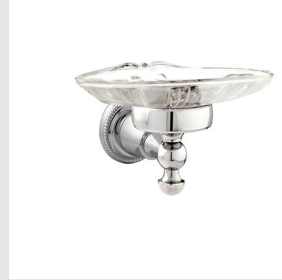

072201.QT0.**
072201.QTP.**

Three holes basin set with quartz stone

072221.QT0.**
072221.QTP.**

Three holes bidet set with quartz stone

072216.QT0.**
072216.QTP.**

Five holes bath set with hand shower and quartz stone

072219.QT0.**
072219.QTP.**

Shower mixer with knob and quartz stone

072273.QT0.**
072273.QTP.**

Towel ring with quartz stone

072272.QT0.**
072272.QTP.**

Towel rail 600mm with quartz stone

072275.QT0.**
072275.QTP.**

Robe hook with quartz stone

072277.QT0.**
072277.QTP.**

Toilet paper holder with quartz stone

072278.QT0.**
072278.QTP.**

Soap holder with quartz stone

072280.QT0.**
072280.QTP.**

Wall toothbrush holder with quartz stone