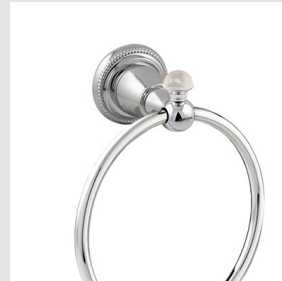

*Robe hook with
quartz stone*

072277.QZ0.**
072277.QZP.**

*Toilet paper holder with
quartz stone*

072278.QZ0.**
072278.QZP.**

*Soap holder with
quartz stone*

072280.QZ0.**
072280.QZP.**

*Wall toothbrush holder with
quartz stone*

072286.QZ0.**
072286.QZP.**

*Wall soap dispenser with
quartz stone*

072284.QZ0.**
072284.QZP.**

*Toilet brush holder with
quartz stone*

072285.QZ0.**
072285.QZP.**

*Spare toilet paper holder with
quartz stone*

072201.QT0.**
072201.QTP.**

Three holes basin set with quartz stone

072221.QT0.**
072221.QTP.**

Three holes bidet set with quartz stone

072216.QT0.**
072216.QTP.**

Five holes bath set with hand shower and quartz stone

072219.QT0.**
072219.QTP.**

Shower mixer with knob and quartz stone

072273.QT0.**
072273.QTP.**

Towel ring with quartz stone

072272.QT0.**
072272.QTP.**

Towel rail 600mm with quartz stone

072275.QT0.**
072275.QTP.**