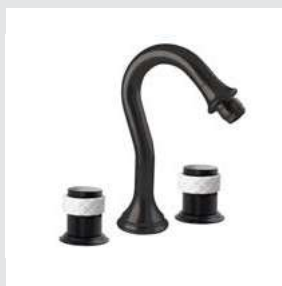

065521.000.84
065521.N00.84

Three hole bidet set
with porcelain