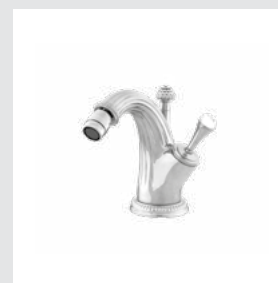

033223.000.**
033223.N00.**
Bidet mixer with joystick and Swarovski Crystals