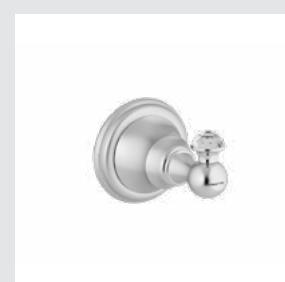

036275.000.**
036275.N00.**

Robe hook with Swarovski Crystals