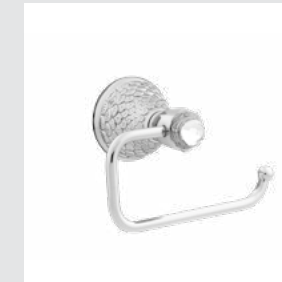

059277.000.**
Toilet paper holder with Swarovski Crystals