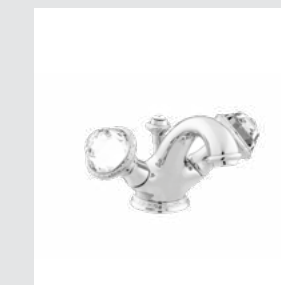

0Z5758.000.\*\*  
Cabinet knob diameter 38mm

041201.000.\*\*  
Three holes basin set with Swarovski Crystals

041203.000.\*\*  
Single lever basin mixer with Swarovski Crystals

041205.000.\*\*  
One hole basin mixer with Swarovski Crystals