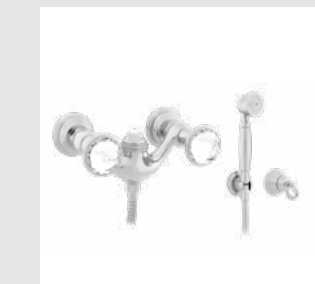

041219.S00.**
Shower mixer with hand shower
and Swarovski Crystals