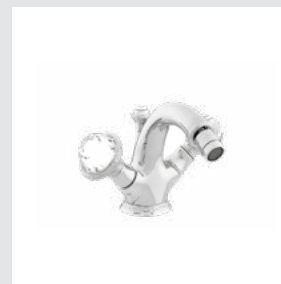

051225.E00.**
One hole bidet mixer with
Swarovski Crystals