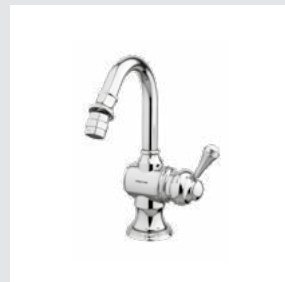

041223.000.**
Single lever bidet mixer with Swarovski Crystals