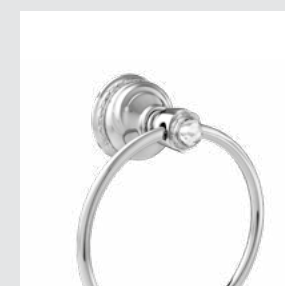

041072.S00.\*\*  
Towel bar 600 mm with Swarovski Crystals

041079.S00.\*\*  
Double towel bar 600 mm with Swarovski Crystals

041073.S00.\*\*  
Towel ring with Swarovski Crystals

041075.S00.\*\*  
Robe hook with Swarovski Crystals