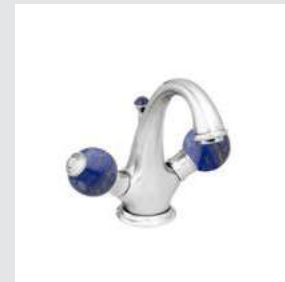

037105.LP0.50
One hole basin mixer with lapis lazuli stone