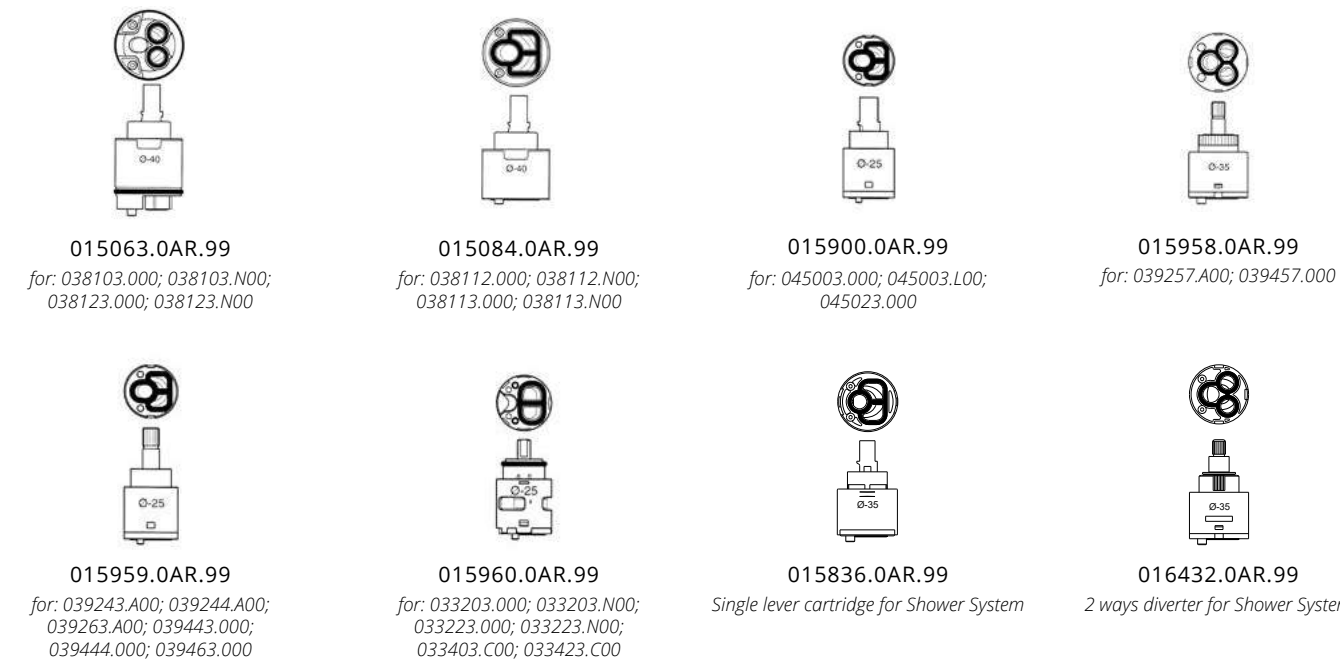

**VALVES** for three, four and five holes

suitable for products that code starts with 0

suitable for products that code starts with 2

089035.0AR.99  
2 ways diverter  
for 5 holes bath set

**CARTRIDGES**

015063.0AR.99  
for: 038103.000; 038103.N00;  
038123.000; 038123.N00