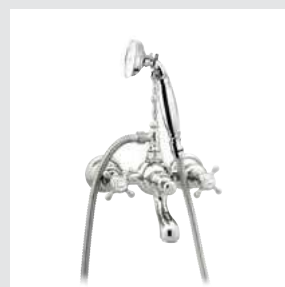

1. ☐ 035018.000.**
   - ☒ 035018.N00.**
2. Bath and shower mixer with hand shower and white porcelain