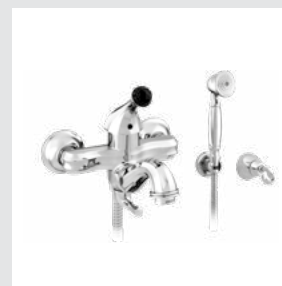

038112.N00.**
Bath and shower mixer with hand shower and black Swarovski Crystals