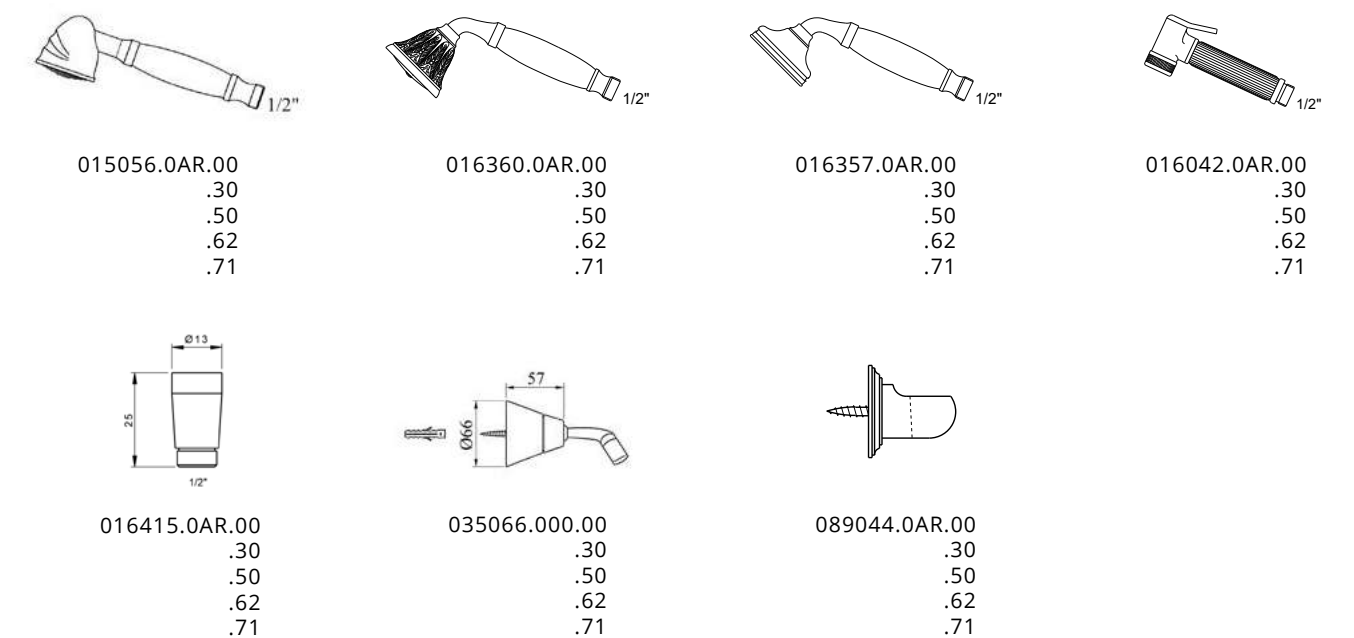

HAND SHOWERS

015056.0AR.00
.30
.50
.62
.71

016360.0AR.00
.30
.50
.62
.71

016357.0AR.00
.30
.50
.62
.71

016042.0AR.00
.30
.50
.62
.71

016415.0AR.00
.30
.50
.62
.71

035066.000.00
.30
.50
.62
.71

089044.0AR.00
.30
.50
.62
.71