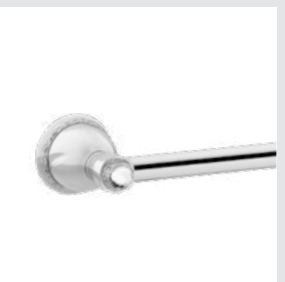

051272.000.**
Towel bar 600 mm with Swarovski Crystals