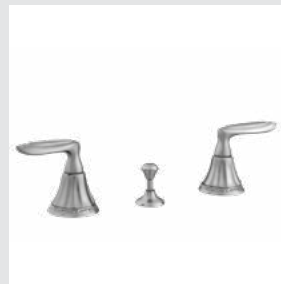

058022.000.**
Three hole bidet set