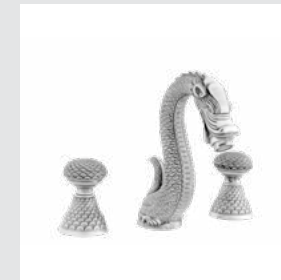

059277.000.01

059273.000.01

Dragon handle designs with Swarovski Crystals

Photo provided by Coleccion Alexandra

**Dragon knob**  
design #1

Page 128

059401.A00.\*\*  
Three hole basin set

059405.A00.\*\*  
One hole basin mixer