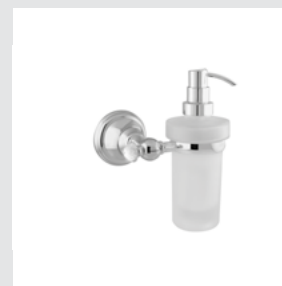

Robe hook with Swarovski Crystals

036286.000.**
036286.N00.**

Wall soap dispenser

MATERIALS

Brass Crystals from Swarovski Clear Black

** RECOMMENDED FINISHES

00/01 Gold 24K 50 Chrome 62 Satin Nickel