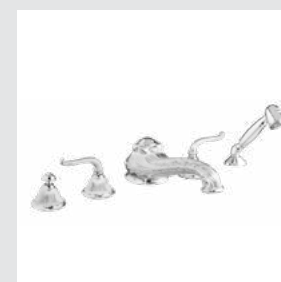

230016.A300.**
Five hole bath set with hand shower