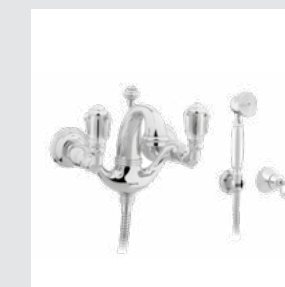

Austral accessories  
without Swarovski

041072.000.\*\*  
Towel bar 600 mm

041079.000.\*\*  
Double towel bar 600 mm

041073.000.\*\*  
Towel ring

041618.A00.\*\*  
Bath and shower mixer with hand shower and Swarovski Crystals