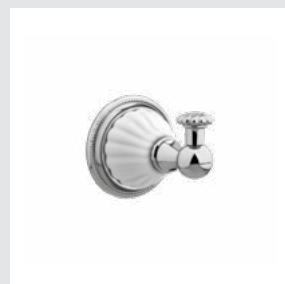

Bath and shower mixer with hand shower and porcelain

- ☐ 233575.0000.**
- ☒ 233575.N000.**