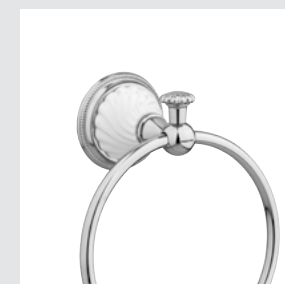

- 233572.0000.\*\*
- 233572.N000.\*\*

Towel bar 600 mm with porcelain

- 233573.0000.\*\*
- 233573.N000.\*\*

Towel ring with porcelain

- 233573.SL00.\*\*
- 233573.NSL0.\*\*

Towel ring with twisted porcelain