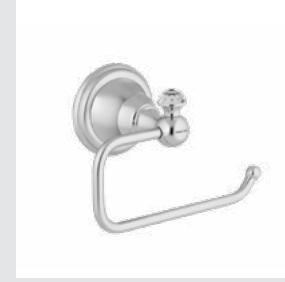

036277.000.**
036277.N00.**

Toilet paper holder with Swarovski Crystals