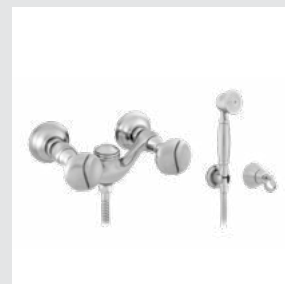

Oman Accessories
without Swarovski

051419.B00.**
Shower mixer with hand shower