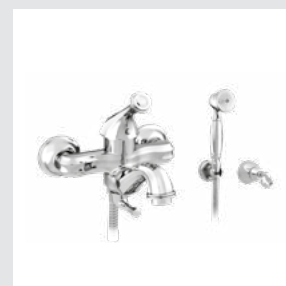

038012.000.**
Bath and shower mixer with hand shower