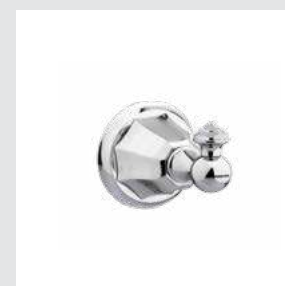

038616.D00.\*\*  
Five holes bath set with hand shower and Swarovski Crystals

035616.D00.\*\*  
Five holes bath set with hand shower and Swarovski Crystals

038072.000.\*\*  
Towel bar 600 mm

038073.000.\*\*  
Towel ring