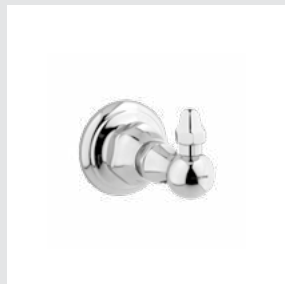

- 035019.C00.\*\*
  - 035019.CN0.\*\*
- Shower mixer with column and with porcelain

035072.000.\*\*  
Towel bar 600 mm

035073.000.\*\*  
Towel ring

035077.000.\*\*  
Toilet paper holder

035075.000.\*\*  
Robe hook