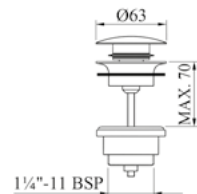

Click-clack water waste

035049.000.00
.50