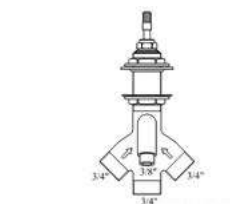

089035.0AR.99
2 ways diverter
for 5 holes bath set