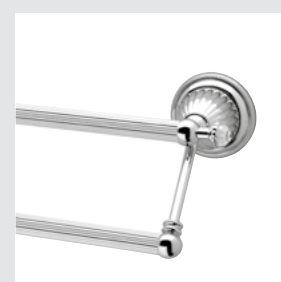

033279.000.**
033279.N00.**
Double towel bar 600 mm with Swarovski Crystals