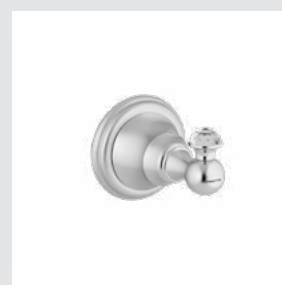

Shower mixer with hand shower and Swarovski Crystals

036275.000.**
036275.N00.**