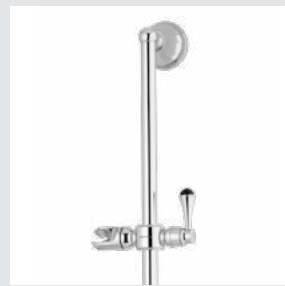

058075.000.\*\*  
 Robe hook

058086.000.\*\*  
 Wall soap dispenser

058080.000.\*\*  
 Wall toothbrush holder

● 058224.N00.\*\*  
 ✦ 058224.000.\*\*  
 Shower rail with sliding hook and Swarovski Crystal