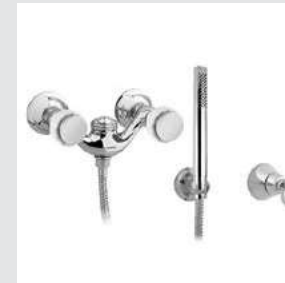

- 065519.000.**
- 065519.N00.**
- 065519.R00.**
- 065519.A00.**

Shower mixer with hand shower and porcelain