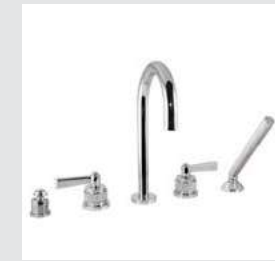

Page 178

- 271001.PH0.\*\*
- 271001.PHN.\*\*
- 271001.PHC.\*\*

Three hole basin mixer with handle & Swarovski crystals - 280mm height

- 271021.PH0.\*\*
- 271021.PHN.\*\*
- 271021.PHC.\*\*

Three hole bidet mixer with handle and Swarovski crystals - Mobile aerator