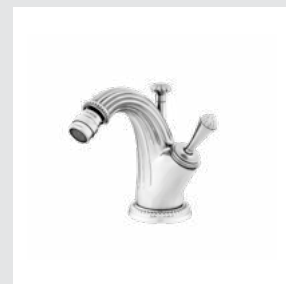

033423.C00.\*\*  
Bidet mixer with joystick

033416.C00.\*\*  
Five hole bath set with  
hand shower

033418.C00.\*\*  
Bath and shower mixer with  
hand shower

033021.000.\*\*  
Three hole bidet set

033016.000.\*\*  
Five hole bath set with  
hand shower