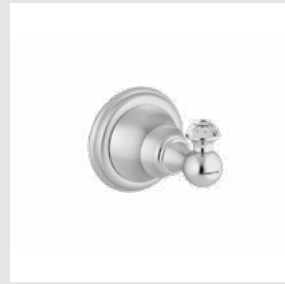

039659.D00.\*\*  
Shower mixer with hand shower and Swarovski Crystals

036272.000.\*\*  
Towel bar 600 mm with Swarovski Crystals

036273.000.\*\*  
Towel ring with Swarovski Crystals

036275.000.\*\*  
Robe hook with Swarovski Crystals