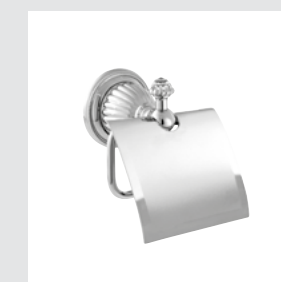

033277.000.**
033277.N00.**
Toilet paper holder with Swarovski Crystals