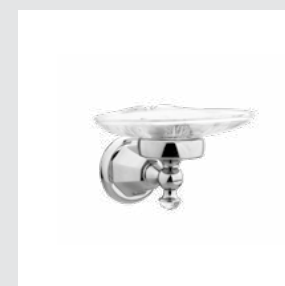

038078.000.**
Soap holder