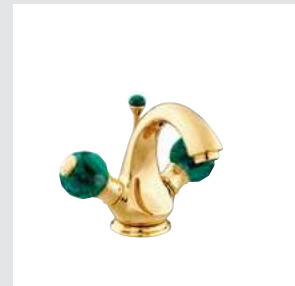

036105.ML0.00

One hole basin mixer with malachite stone