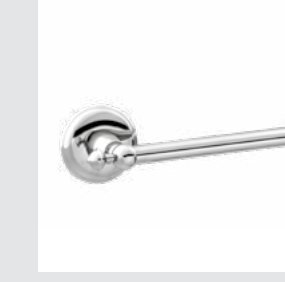

035084.000.\*\*  
Toilet brush holder

035085.000.\*\*  
Spare toilet paper holder

035039.000.\*\*  
Pipes for free standing bath  
Width from 145 to 200mm and  
height 800mm

042073.000.\*\*  
Towel ring

042072.000.\*\*  
Towel bar 600 mm