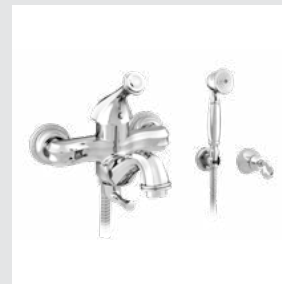

058084.000.\*\*  
Toilet brush holder

025758.000.\*\*  
Cabinet knob diameter 38mm

058022.000.\*\*  
Three hole bidet set

058023.L00.\*\*  
Single lever bidet mixer

058016.000.\*\*  
Five hole bath set with hand shower