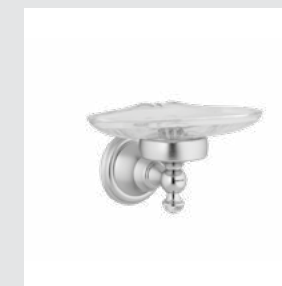

Towel bar 600 mm with Swarovski Crystals

036278.000.**
036278.N00.**

Soap holder with Swarovski Crystals