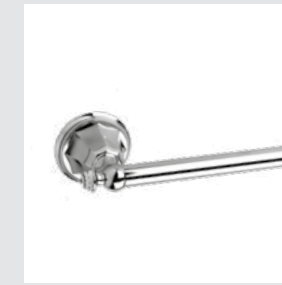

038272.000.**
038272.N00.**
Towel bar 600 mm with Swarovski Crystals