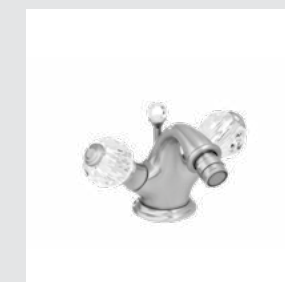

037125.000.**

One hole bidet mixer with Swarovski Crystals