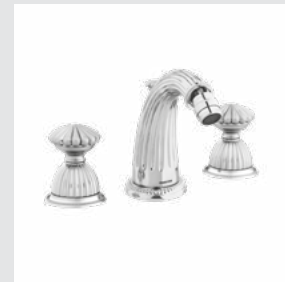

*Artica porcelain handle design with twisted porcelain*

Artica knob  
design #1

Page 80

033401.C00.\*\*  
Three hole basin set

033403.C00.\*\*  
Basin mixer with joystick

033421.C00.\*\*  
Three hole bidet set