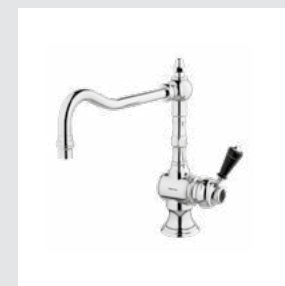

| KITCHEN

Page 164

○ 035030.000.**
Kitchen - Sink mixer with white porcelain

● 035030.N00.**
Kitchen - Sink mixer with black porcelain

Page 164

○ 035030.M00.**
Kitchen - Sink mixer with white porcelain handles

● 035030.MN0.**
Kitchen - Sink mixer with black porcelain handles

○ 035031.M00.**
Kitchen - Single lever mixer with white porcelain handle

● 035031.MN0.**
Kitchen - Single lever mixer with black porcelain handle

MATERIALS

Brass Spanish porcelain ○ White ● Black

** RECOMMENDED FINISHES

30
Antique Brass 50
Chrome