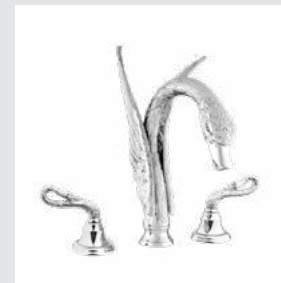

039156.000.00

039119.S00.00

Swan handle  
design #1

Page 107

039041.000.\*\*  
Three hole basin set

039042.000.\*\*  
Three hole basin set

039051.000.\*\*  
Tall three hole basin set with  
click-clack water waste