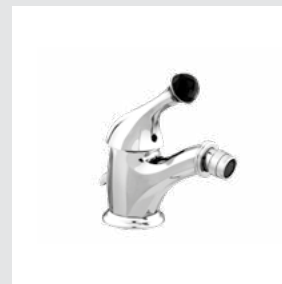

038123.N00.**
Single lever bidet mixer with joystick and black Swarovski Crystals