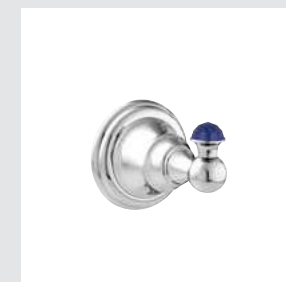

036875.LP0.50  
Robe hook with lapis lazuli stone

036877.LP0.50  
Toilet roll holder with lapis lazuli stone

036884.LP0.50  
Toilet brush holder with lapis lazuli stone

036885.LP0.50  
Spare toilet roll holder with lapis lazuli stone