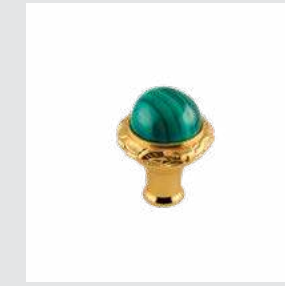

036125.ML0.00

One hole bidet with malachite stone

036885.ML0.01

Spare toilet paper holder with malachite stone

036884.ML0.01

Toilet brush holder with malachite stone

0Z5743.ML0.00

Cabinet knob diameter 27mm with malachite stone