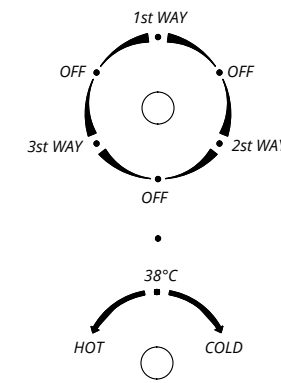

THERMOSTATIC WITH WITH 3 WAYS DIVERTER