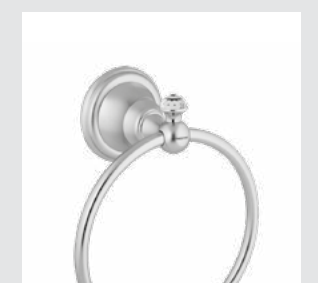

036273.000.**
036273.N00.**

Towel ring with Swarovski Crystals