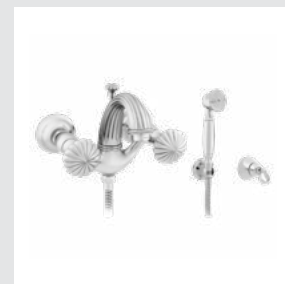

033423.C00.\*\*  
Bidet mixer with joystick

033416.C00.\*\*  
Five hole bath set with  
hand shower

033418.C00.\*\*  
Bath and shower mixer with  
hand shower

033021.000.\*\*  
Three hole bidet set

033016.000.\*\*  
Five hole bath set with  
hand shower