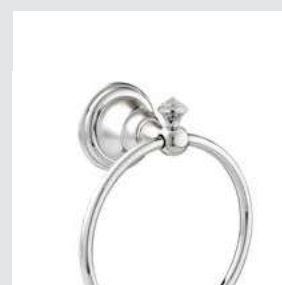

036073.000.**
Towel ring