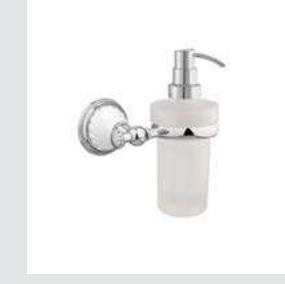

Towel bar 600 mm with twisted porcelain

- ☐ 233586.SL00.**
- ☒ 233586.NSL0.**

Toothbrush and tumbler holder with twisted porcelain