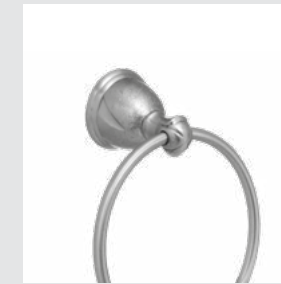

051622.A00.50

051616.A00.50

Oman handle  
design #1

Page 68

051001.000.\*\*  
Three hole basin set

051022.000.\*\*  
Three hole bidet set

051016.000.\*\*  
Five hole bath set with hand shower

051073.000.\*\*  
Towel ring