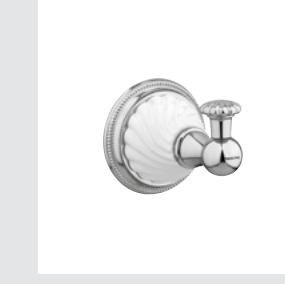

Towel ring with twisted porcelain

- ☐ 233575.SL00.**
- ☒ 233575.NSL0.**