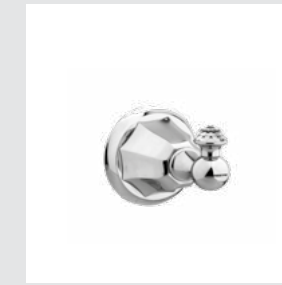

038275.000.**
038275.N00.**
Robe hook with Swarovski Crystals