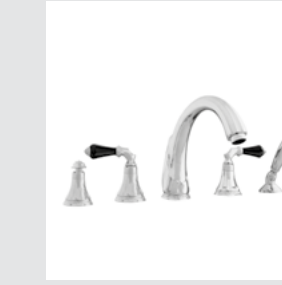

Adriatica Accessories  
without crystal

058072.000.\*\*  
Towel bar 600 mm

058622.FN0.\*\*  
058622.F00.\*\*  
Three hole bidet set with Swarovski Crystals

058223.FN0.\*\*  
058223.F00.\*\*  
Single lever bidet mixer with Swarovski Crystals