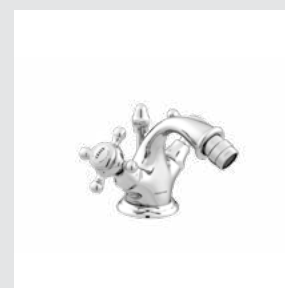

1. ☐ 035020.000.**
   - ☒ 035020.N00.**
2. One hole bidet mixer with porcelain