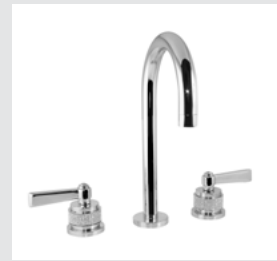

- 271001.PH0.**
- 271001.PHN.**
- 271001.PHC.**