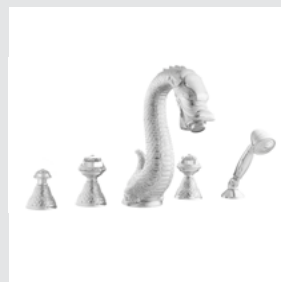

059216.E00.**
Five hole bath set with hand shower and Swarovski Crystals