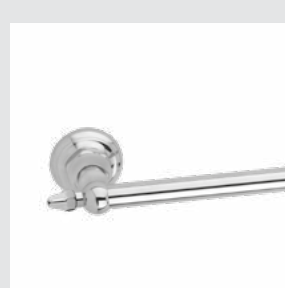

- 035019.C00.\*\*
  - 035019.CN0.\*\*
- Shower mixer with column and with porcelain

035072.000.\*\*  
Towel bar 600 mm

035073.000.\*\*  
Towel ring

035077.000.\*\*  
Toilet paper holder

035075.000.\*\*  
Robe hook