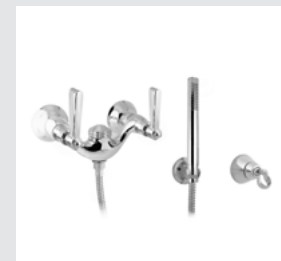

271019.P00.**
Shower mixer with handle