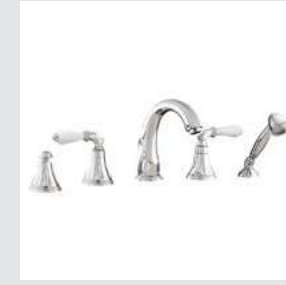

○ 058516.L00.**
● 058516.LN0.**
Bath mixer with hand shower and porcelain