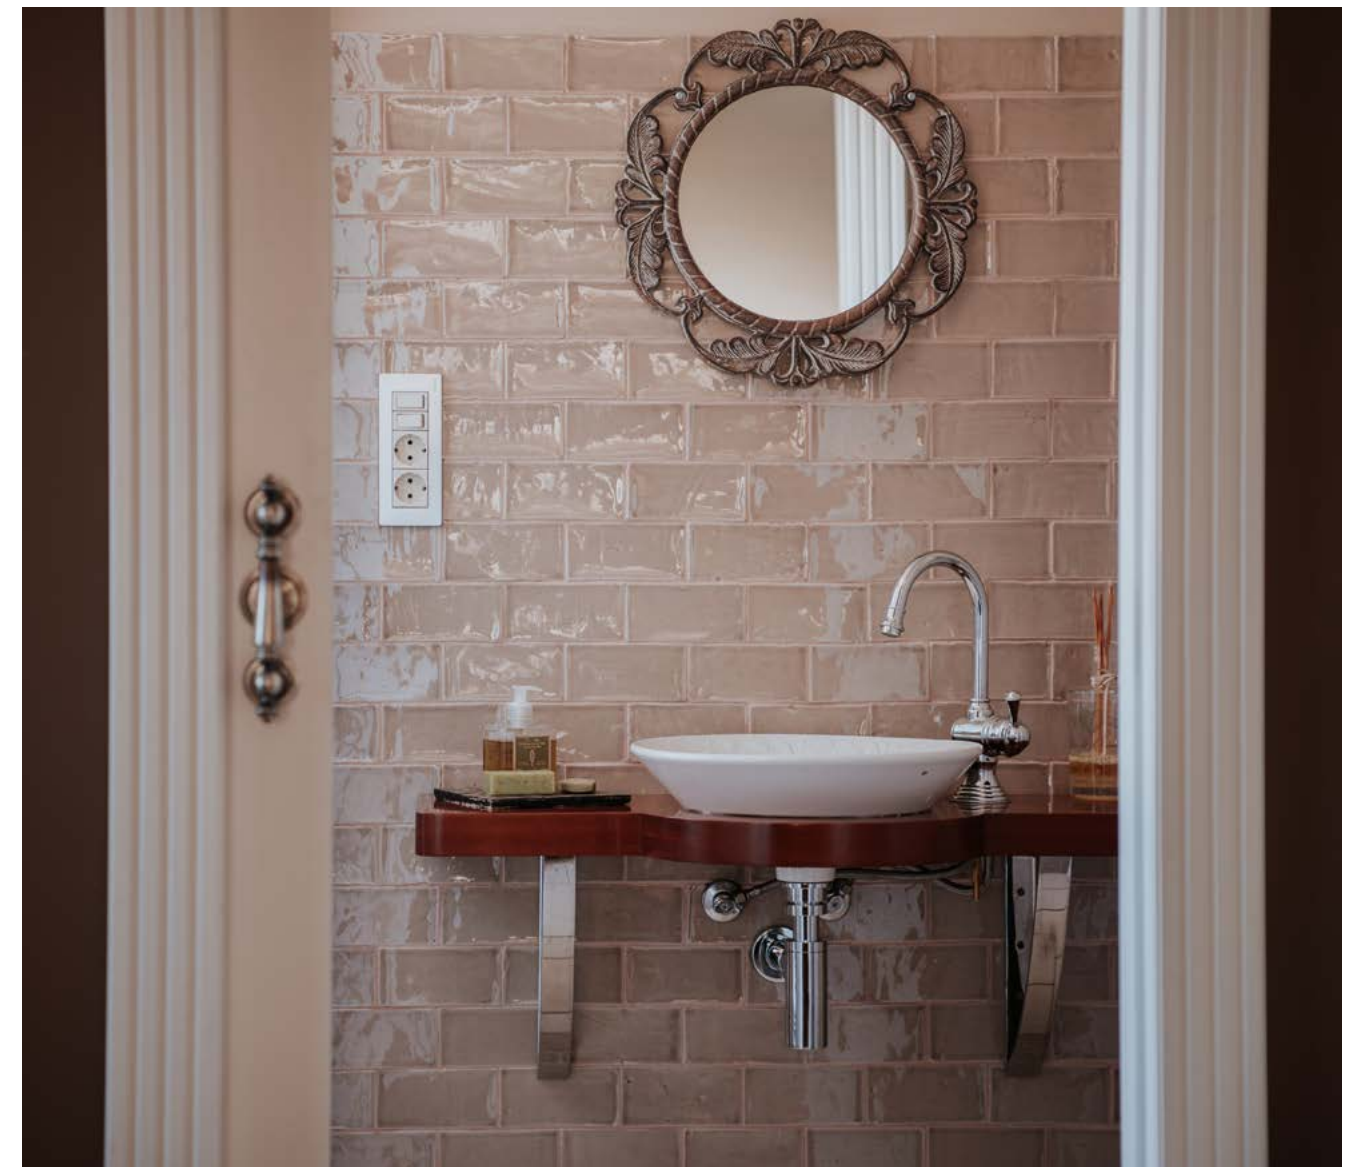

*Optional accessory: Extension faucet pipe 150mm.
Code: 016077.0AR.***