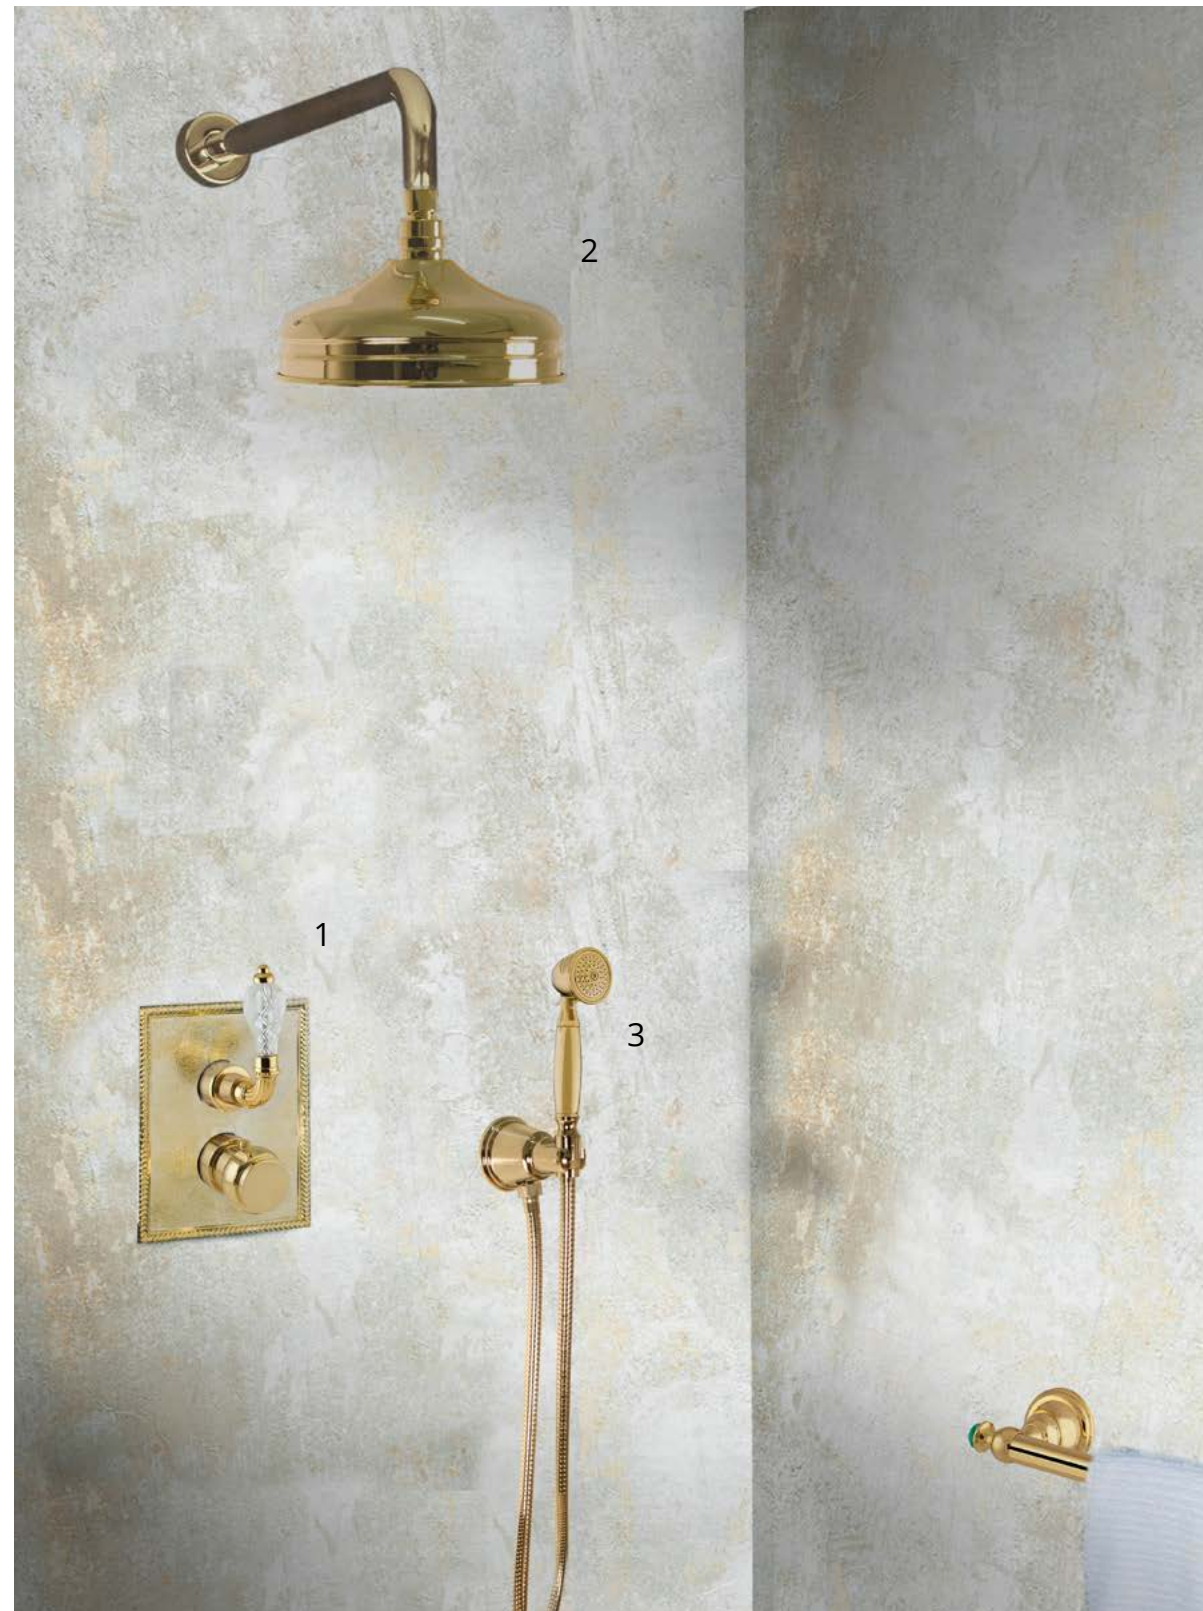

SHOWER SET & ACCESSORIES

Enjoy the perfect shower with Mestre. Our shower sets combine technology, high quality and exquisite design to create unique experiences.

Versatility is the added value of our shower set collection, allowing you to customize them creating your own and exclusive bathroom.

To create your own shower set is as simple as thinking about how many water outlets you desire and follow exploded diagram on pages 252-253.

1. Inwall thermostatic 2 ways diverter (017190.2AR.99) + Trim kit for 2 ways in wall diverter (046290.2W0.00) + Classical thermostatic knob (046046.000.00) + Regency handle (233345.FCC.00)
2. Head shower (015946.0AR.00) + Wall shower arm (015950.0AR.00)
3. Hand shower (015056.0AR.00) + Flexible hose 1750mm (015055.0AR.00) + Wall punch with water connection (046028.C00.00)