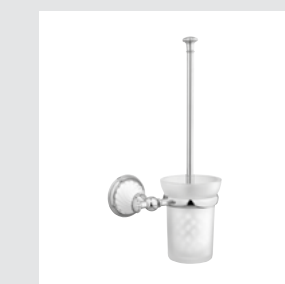

- 233584.0000.\*\*
- 233584.N000.\*\*

Toilet brush holder with porcelain

Artica twisted porcelain handle design #2

Page 86

- 233585.SL00.\*\*
- 233585.NSL0.\*\*

Spare toilet paper holder with twisted porcelain