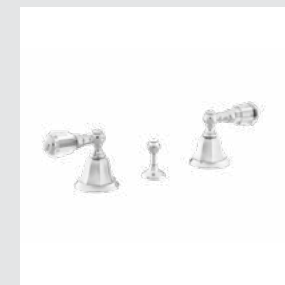

038622.D00.**
Three holes bidet set with Swarovski Crystals