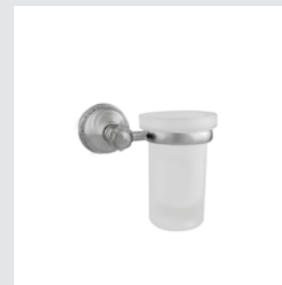

041080.000.**
Wall toothbrush holder