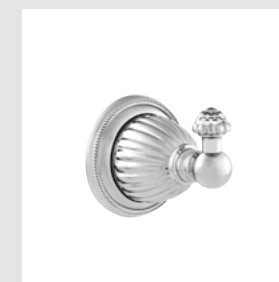

033275.000.**
033275.N00.**
Robe hook with Swarovski Crystals