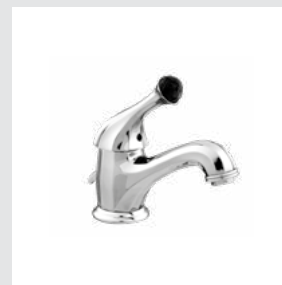

038219.AS0.\*\*  
Shower mixer with hand shower and Swarovski Crystals

Page 56

038101.000.\*\*  
Three holes basin set with Swarovski Crystals

038103.000.\*\*  
Single lever basin mixer with joystick and Swarovski Crystals