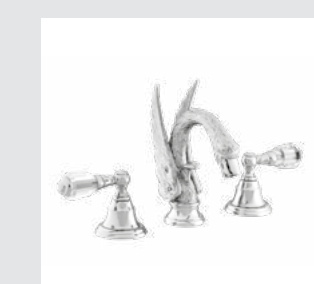

039642.D00.**
Three hole basin set with Swarovski Crystals