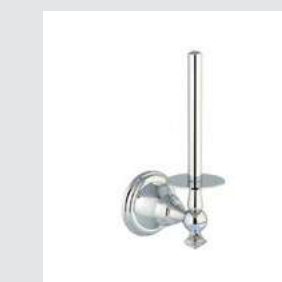

039454.000.\*\*  
Three hole bath set

036084.000.\*\*  
Toilet brush holder

036085.000.\*\*  
Spare toilet roll holder

036024.000.\*\*  
Shower rail with sliding hook

0Z5757.000.\*\*  
Cabinet knob diameter 34mm