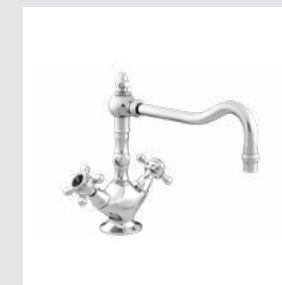

● 035030.N00.**
Kitchen - Sink mixer with black porcelain