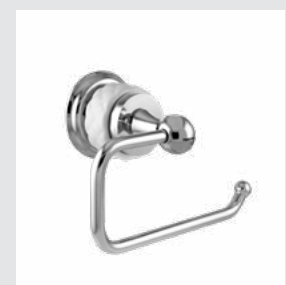

- 065577.000.**
- 065577.N00.**
- 065577.R00.**
- 065577.A00.**

Toilet paper holder with porcelain