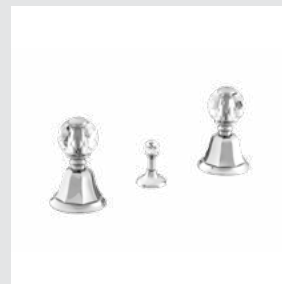

038122.000.**
Three holes bidet set with Swarovski Crystals