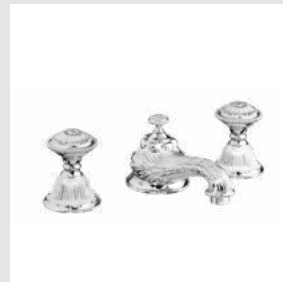

230401.A010.**
Three hole basin set with
click-clack water waste