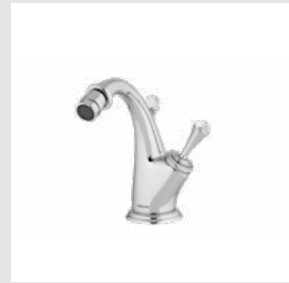

037223.000.**
037223.N00.**

One hole bidet mixer with joystick and Swarovski Crystals