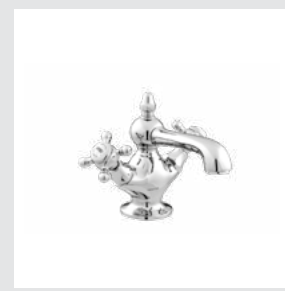

1. ☐ 035006.000.**
   - ☒ 035006.N00.**
2. One hole basin mixer with porcelain