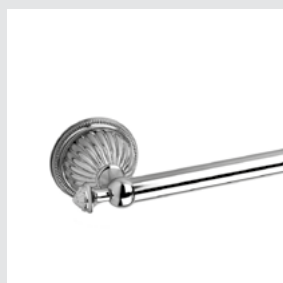

033085.APT.\*\*  
Spare toilet paper holder

Page 8

033301.FCC.\*\*  
Three holes basin set

033321.FCC.\*\*  
Three hole bidet set

033316.FCC.\*\*  
Five hole bath set with hand shower

033072.APT.\*\*  
Towel bar 600 mm