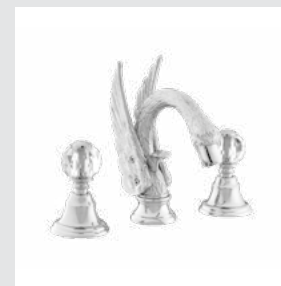

039142.000.**
Three hole basin set with Swarovski Crystals