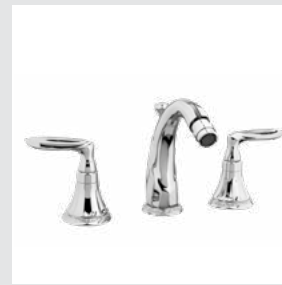

Adriatica handle

Page 16

058001.000.\*\*  
Three hole basin set

058003.L00.\*\*  
Single lever basin mixer

058021.000.\*\*  
Three hole bidet set

058080.000.\*\*  
Wall toothbrush holder

058086.000.\*\*  
Wall soap dispenser