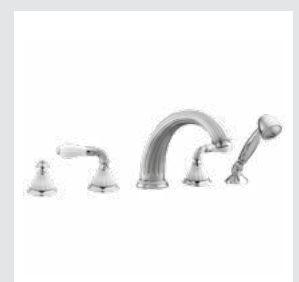

233516.0000.**
233516.N000.**
Five holes bath set with hand shower and porcelain