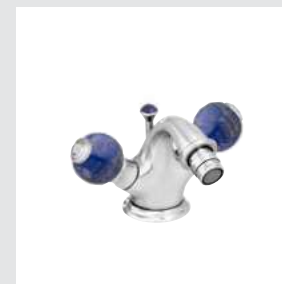

036875.LP0.50  
Robe hook with lapis lazuli stone

036877.LP0.50  
Toilet roll holder with lapis lazuli stone

036884.LP0.50  
Toilet brush holder with lapis lazuli stone

036885.LP0.50  
Spare toilet roll holder with lapis lazuli stone