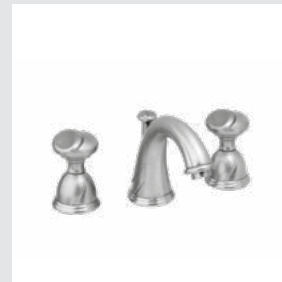

051075.000.\*\*  
Robe hook

051077.000.\*\*  
Toilet paper holder

051078.000.\*\*  
Soap holder

035016.J00.\*\*  
Bath and shower mixer with  
hand shower

Oman knob  
design #2

Page 69

051401.B00.\*\*  
Three hole basin set