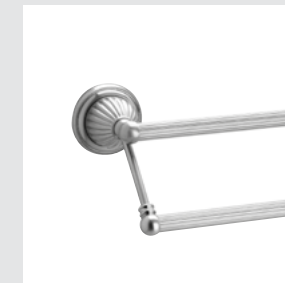

Artica handle  
design #2

Page 81

033001.A00.\*\*  
Three hole basin set

Artica Accessories  
without crystal

033072.000.\*\*  
Towel bar 600 mm

033079.000.\*\*  
Double towel bar 600 mm

033073.000.\*\*  
Towel ring