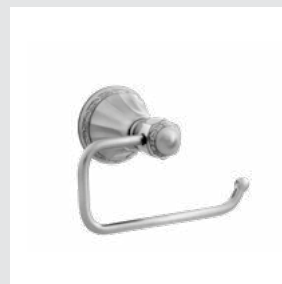

058077.000.**
Toilet paper holder