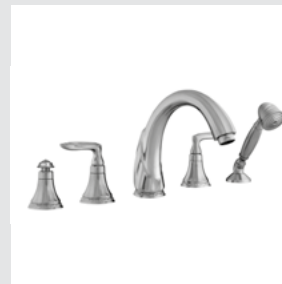

058084.000.\*\*  
Toilet brush holder

025758.000.\*\*  
Cabinet knob diameter 38mm

058022.000.\*\*  
Three hole bidet set

058023.L00.\*\*  
Single lever bidet mixer

058016.000.\*\*  
Five hole bath set with hand shower