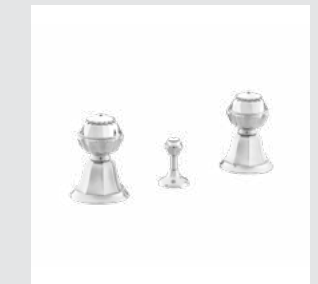

038075.000.\*\*  
Robe hook with

038078.000.\*\*  
Soap holder

Indica knob  
Swarovski Crystals #2

Page 60

038201.A00.\*\*  
Three holes basin set with Swarovski Crystals

038205.A00.\*\*  
One hole basin mixer with Swarovski Crystals