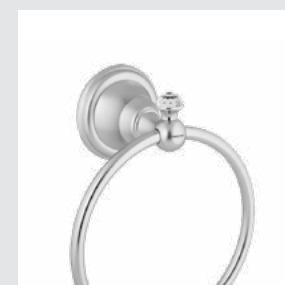

Bath and shower mixer with hand shower and Swarovski Crystals

036273.000.**
036273.N00.**