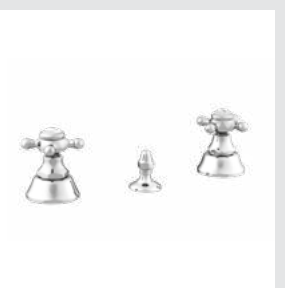

1. ☐ 035022.B00.**
   - ☒ 035022.BN0.**
2. Three hole bidet mixer with porcelain