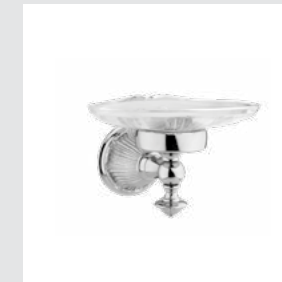

230078.A000.**
Soap holder