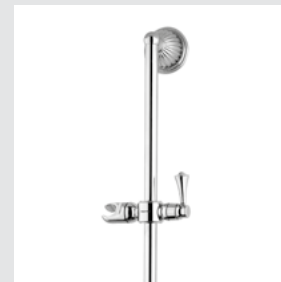

033077.000.\*\*  
Toilet paper holder

033078.000.\*\*  
Soap holder

033080.000.\*\*  
Wall toothbrush holder

033086.000.\*\*  
Wall soap dispenser

033085.000.\*\*  
Spare toilet paper holder

033084.000.\*\*  
Toilet brush holder