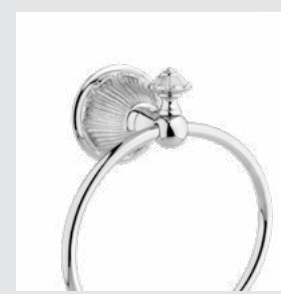

Page 140

230701.B040.\*\*  
Three hole basin set with  
click-clack water waste

230716.B040.\*\*  
Five hole bath set with  
hand shower

230072.A000.\*\*  
Towel bar 600 mm

230073.A000.\*\*  
Towel ring

230075.A000.\*\*  
Robe hook