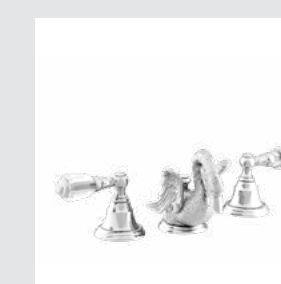

039641.D00.**
Three hole basin set with Swarovski Crystals