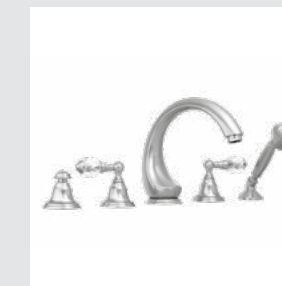

Three holes basin set with Swarovski Crystals

036616.000.**
036616.N00.**