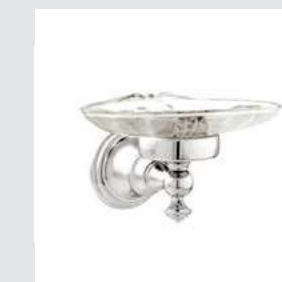

036078.000.**
Soap holder