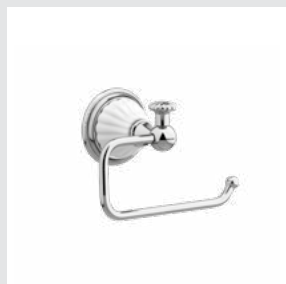

- 233572.SL00.\*\*
- 233572.NSL0.\*\*

Towel bar 600 mm with twisted porcelain

- 233577.SL00.\*\*
- 233577.NSL0.\*\*

Toilet paper holder with twisted porcelain

- 233575.0000.\*\*
- 233575.N000.\*\*

Robe hook with porcelain