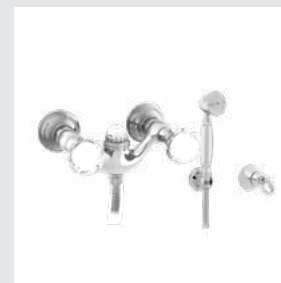

033219.S00.**
033219.NS0.**
Shower mixer with hand shower and Swarovski Crystals