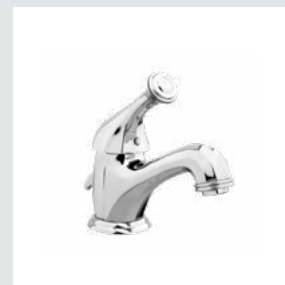

038205.A00.00

038103.N00.00

038218.A00.00

Indica handle

Page 58

038001.K00.\*\*  
Three holes basin set

038003.000.\*\*  
Single lever basin mixer with joystick

038023.000.\*\*  
Single lever bidet mixer with joystick