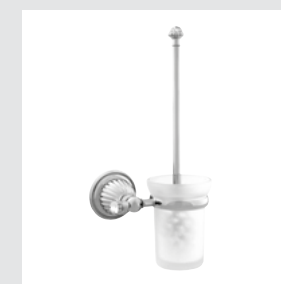

033284.000.**
033284.N00.**
Toilet brush holder with Swarovski Crystals