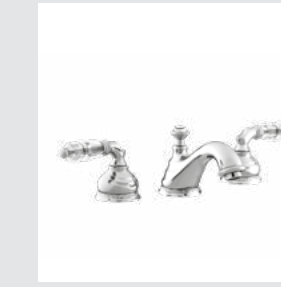

Austral handle
Swarovski Crystals #2

041601.B00.**
Three holes basin set with Swarovski Crystals