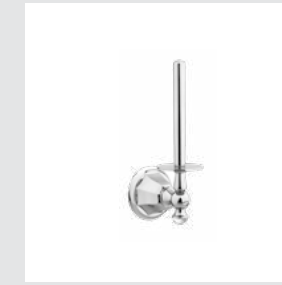

038285.000.**
038285.N00.**
Spare toilet paper holder with Swarovski Crystals