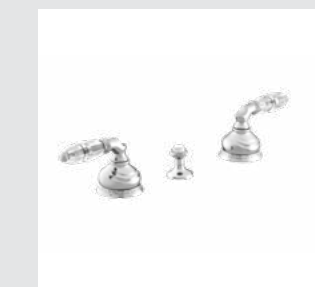

041622.B00.**
Three holes bidet set with Swarovski Crystals