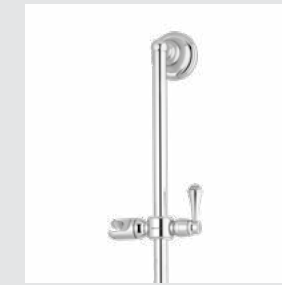

036224.000.**
036224.N00.**

Shower rail with sliding hook and Swarovski Crystals