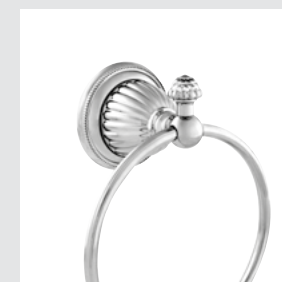

033273.000.**
033273.N00.**
Towel ring with Swarovski Crystals