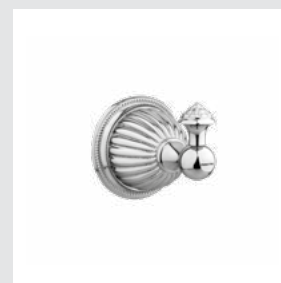

033073.APT.\*\*  
Towel ring

033075.APT.\*\*  
Robe hook

MATERIALS

Brass

Bohemia crystal style

\*\* RECOMMENDED FINISHES

00/01  
Gold 24K

16  
Gold 24K and  
black patine