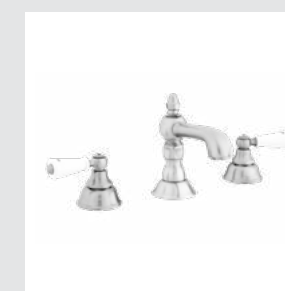

1. ☐ 035001.M00.**
   - ☒ 035001.MN0.**
2. Three hole basin set with porcelain handles