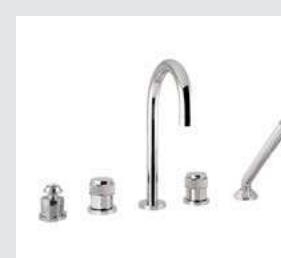

271019.P00.\*\*  
Shower mixer with handle

071073.P00.\*\*  
Towel ring 165mm

071072.P00.\*\*  
Towel rail 600mm

071421.H00.\*\*  
071421.HN0.\*\*  
071421.HC0.\*\*  
Three hole bidet mixer with  
knob and Swarovski crystals  
- Mobile aerator