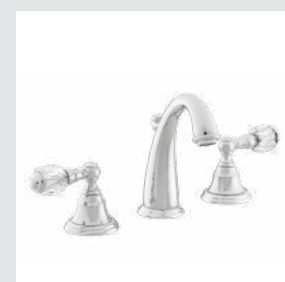

037601.000.**
037601.N00.**

Three hole basin set with Swarovski Crystals