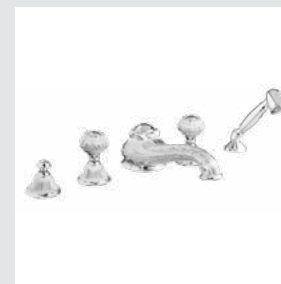

230416.A030.**
Five hole bath set with
hand shower