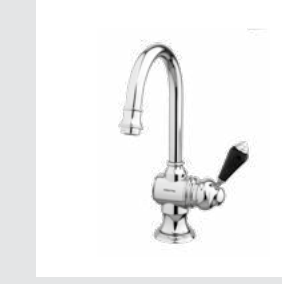

058203.FN0.**
058203.F00.**
Single lever basin mixer with Swarovski Crystals