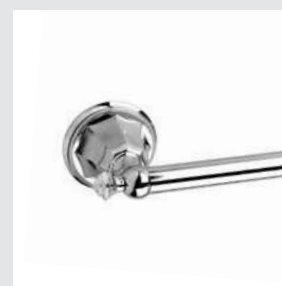

038072.000.**
Towel bar 600 mm