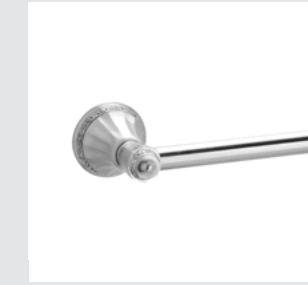

058072.000.**
Towel bar 600 mm