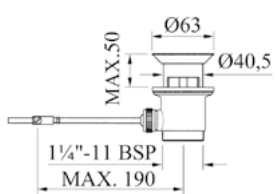

WATER WASTE

Automatic water waste

035050.000.00
.30
.50
.62
.71