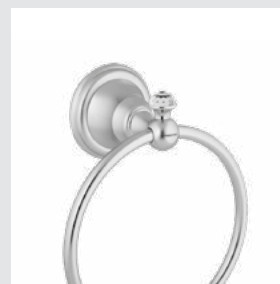

036273.000.**
Towel ring with Swarovski Crystals