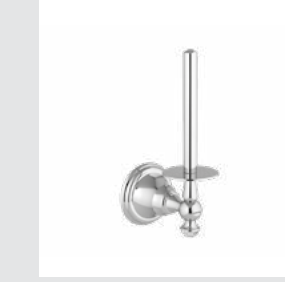

036285.000.**
036285.N00.**

Spare toilet paper holder with Swarovski Crystals