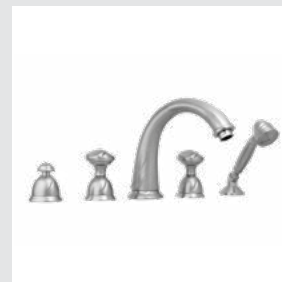

051416.B00.**
Five hole bath set with
hand shower