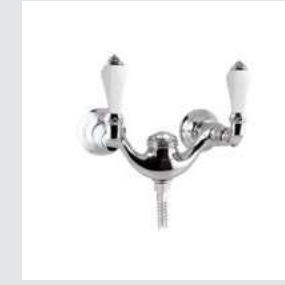

○ 033519.L00.**
● 033519.LN0.**
Shower mixer with hand shower