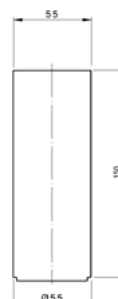

## MESTRE SHOWER SYSTEM FINISHES

00/01  
 Gold 24K

50  
 Chrome

62  
 Satin Nickel

71  
 Antique silver

NOTE: some accessories from "Boutique" are only available in 00 Gold and 50 Chrome.