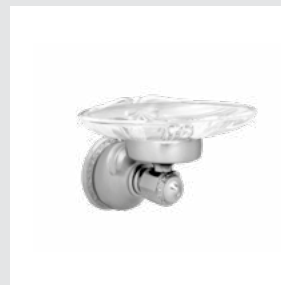

Austral handle  
Swarovski Crystals #2

Page 51

041601.B00.\*\*  
Three holes basin set with Swarovski Crystals

041622.B00.\*\*  
Three holes bidet set with Swarovski Crystals

041075.000.\*\*  
Robe hook

041077.000.\*\*  
Toilet paper holder