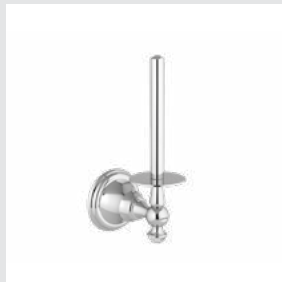

036284.000.\*\*  
Toilet brush holder with Swarovski Crystals

036285.000.\*\*  
Spare toilet paper holder with Swarovski Crystals

036224.000.\*\*  
Shower rail with sliding hook and Swarovski Crystals

025744.000.\*\*  
Cabinet knob diameter 37mm with Swarovski Crystal