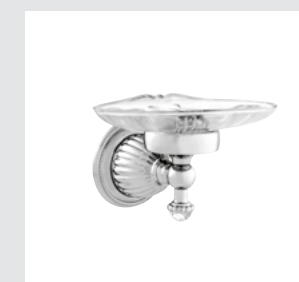

033024.000.\*\*  
Shower rail with sliding hook

033273.000.\*\*  
033273.N00.\*\*  
Towel ring with Swarovski Crystals

033275.000.\*\*  
033275.N00.\*\*  
Robe hook with Swarovski Crystals

033277.000.\*\*  
033277.N00.\*\*  
Toilet paper holder with Swarovski Crystals