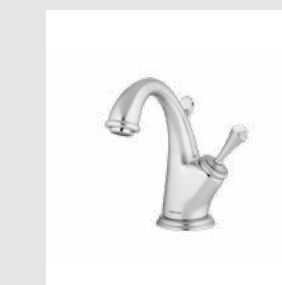

037203.000.**
037203.N00.**

One hole basin mixer with joystick
and Swarovski Crystals