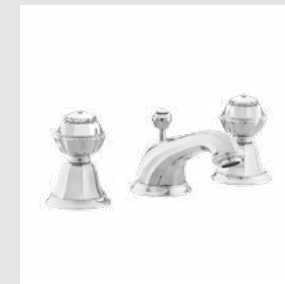

038075.000.\*\*  
Robe hook with

038078.000.\*\*  
Soap holder

Indica knob  
Swarovski Crystals #2

Page 60

038201.A00.\*\*  
Three holes basin set with Swarovski Crystals

038205.A00.\*\*  
One hole basin mixer with Swarovski Crystals