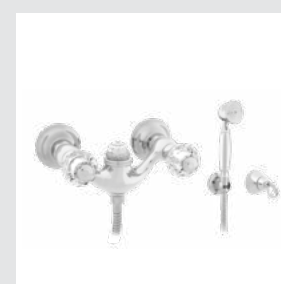

039119.S00.**
Shower mixer with hand shower and Swarovski Crystals