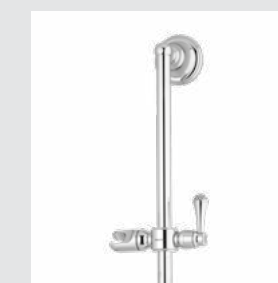

036224.000.\*\*  
Shower rail with sliding hook and Swarovski Crystals

0Z5757.000.\*\*  
Cabinet knob diameter 34mm

039601.A00.\*\*  
Three holes basin set with Swarovski Crystals

039622.A00.\*\*  
Three holes bidet set with Swarovski Crystals