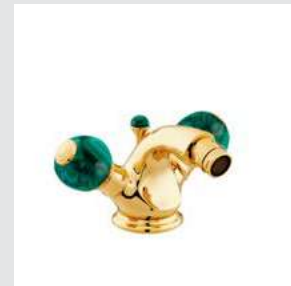

036125.ML0.00

One hole bidet with malachite stone