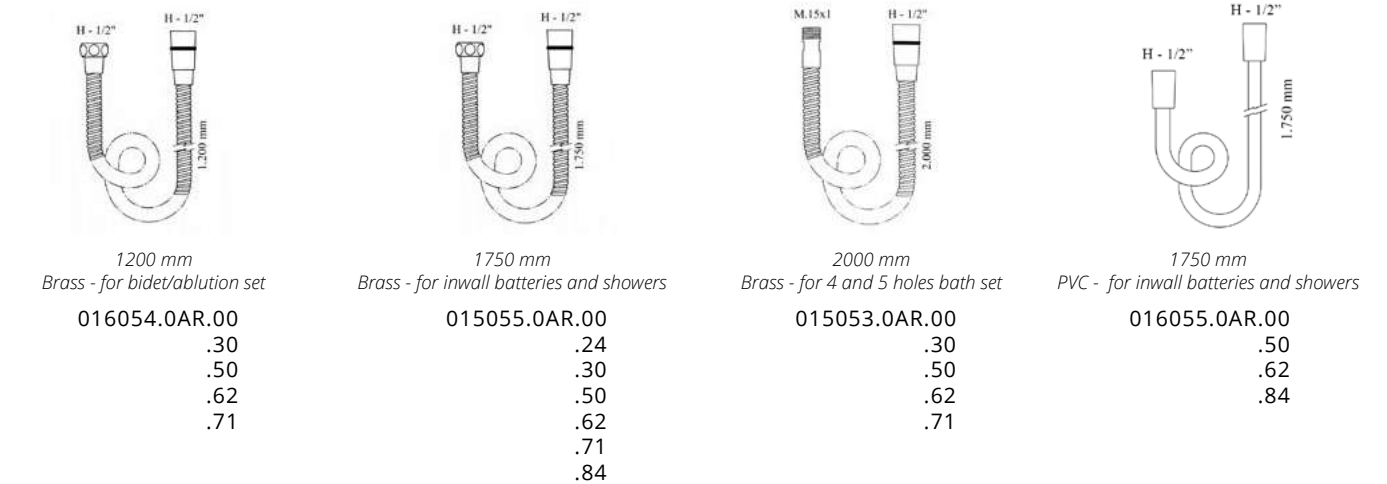

**FLEXIBLE HOSES**

1200 mm  
Brass - for bidet/ablution set

1750 mm  
Brass - for inwall batteries and showers

2000 mm  
Brass - for 4 and 5 holes bath set

1750 mm  
PVC - for inwall batteries and showers