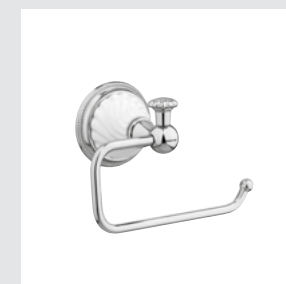

- ☐ 233577.SL00.**
- ☒ 233577.NSL0.**