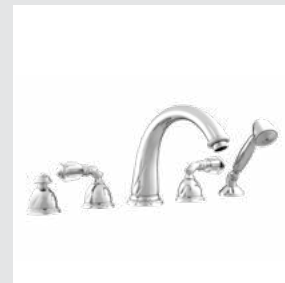

051616.A00.**
Five holes bath set with hand shower and Swarovski Crystals