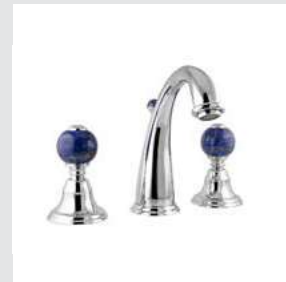

037101.LP0.50
Three hole basin mixer with lapis lazuli stone