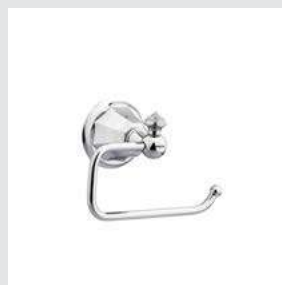

038077.000.**
Toilet paper holder