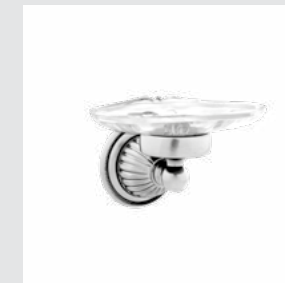

033078.000.**
Soap holder