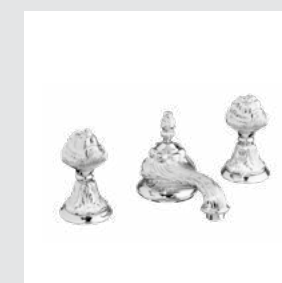

230401.B050.**
Three hole basin set with
click-clack water waste