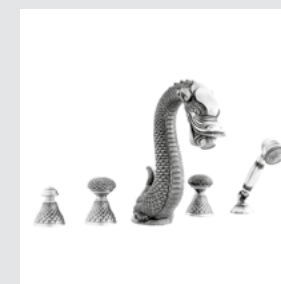

059416.A00.**
Five hole bath set with hand shower