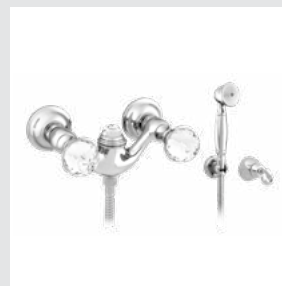

Three holes bidet set with Swarovski Crystals

036219.S00.**
036219.SN0.**