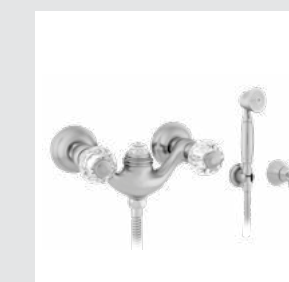

037119.S00.**

Shower mixer with hand shower and Swarovski Crystals