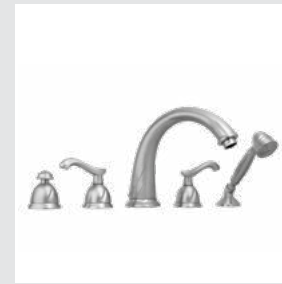

051622.A00.50

051616.A00.50

Oman handle  
design #1

Page 68

051001.000.\*\*  
Three hole basin set

051022.000.\*\*  
Three hole bidet set

051016.000.\*\*  
Five hole bath set with hand shower

051073.000.\*\*  
Towel ring