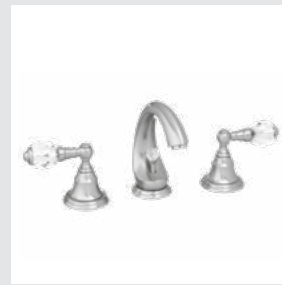

036601.000.**
036601.N00.**