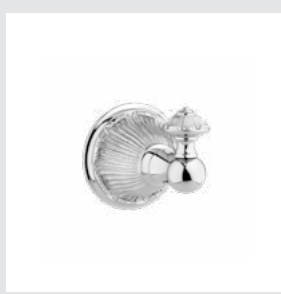

Page 140

230701.B040.\*\*  
Three hole basin set with  
click-clack water waste

230716.B040.\*\*  
Five hole bath set with  
hand shower

230072.A000.\*\*  
Towel bar 600 mm

230073.A000.\*\*  
Towel ring

230075.A000.\*\*  
Robe hook