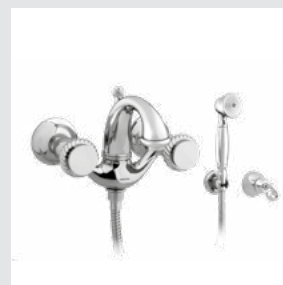

037418.000.**
Bath and shower mixer with
hand shower