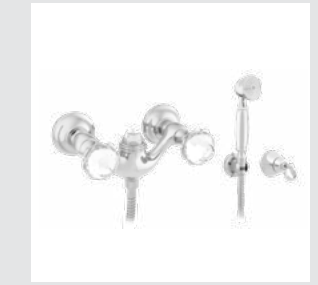

038219.AS0.**
Shower mixer with hand shower and Swarovski Crystals