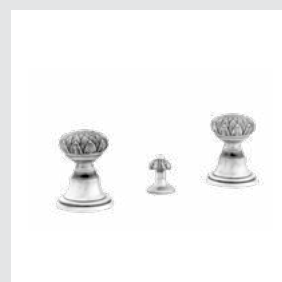

039462.000.**
Three hole bidet set