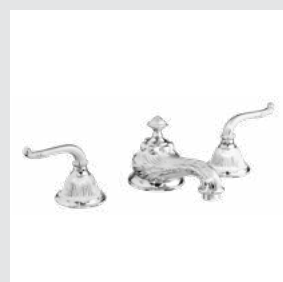

230001.A300.**
Three hole basin set with
click-clack water waste