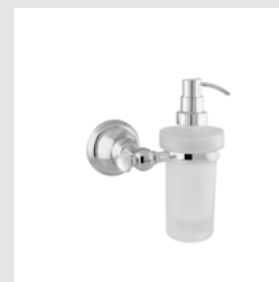

036275.000.\*\*  
Robe hook with Swarovski Crystals

036277.000.\*\*  
Toilet paper holder with Swarovski Crystals

036278.000.\*\*  
Soap holder with Swarovski Crystals

036280.000.\*\*  
Wall toothbrush holder with Swarovski Crystals