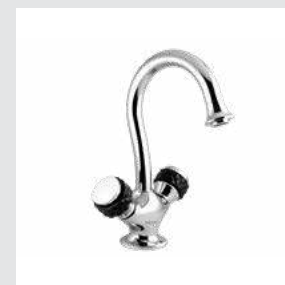

- 065505.000.**
- 065505.N00.**
- 065505.R00.**
- 065505.A00.**

Monoblock basin mixer with porcelain