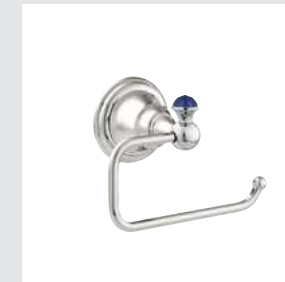

036875.LP0.50  
Robe hook with lapis lazuli stone

036877.LP0.50  
Toilet roll holder with lapis lazuli stone

036884.LP0.50  
Toilet brush holder with lapis lazuli stone

036885.LP0.50  
Spare toilet roll holder with lapis lazuli stone