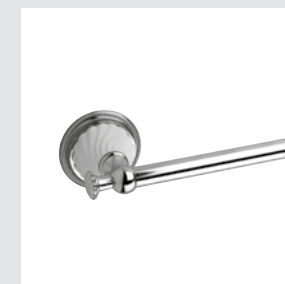

- 233572.0000.\*\*
- 233572.N000.\*\*

Towel bar 600 mm with porcelain

- 233573.0000.\*\*
- 233573.N000.\*\*

Towel ring with porcelain

- 233573.SL00.\*\*
- 233573.NSL0.\*\*

Towel ring with twisted porcelain