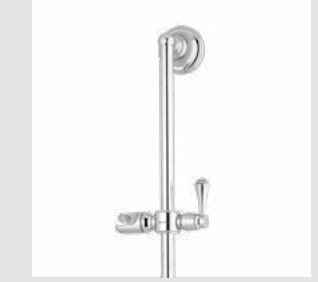

036224.000.**
036224.N00.**

Shower rail with sliding hook and Swarovski Crystals