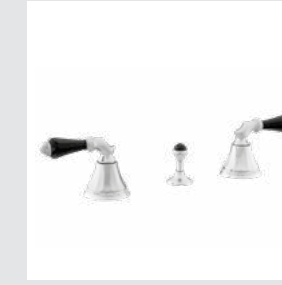

Adriatica Accessories  
without crystal

058072.000.\*\*  
Towel bar 600 mm

058622.FN0.\*\*  
058622.F00.\*\*  
Three hole bidet set with Swarovski Crystals

058223.FN0.\*\*  
058223.F00.\*\*  
Single lever bidet mixer with Swarovski Crystals