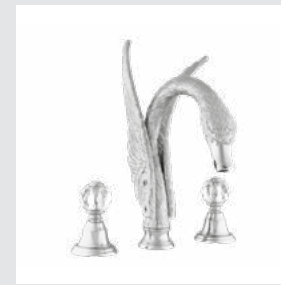

039151.000.**
Tall three hole basin set with click-clack water waste and Swarovski Crystals