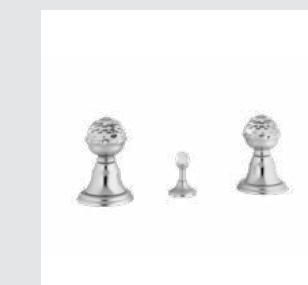

037222.C00.**
037222.CN0.**

Three holes bidet set with
Swarovski Crystals