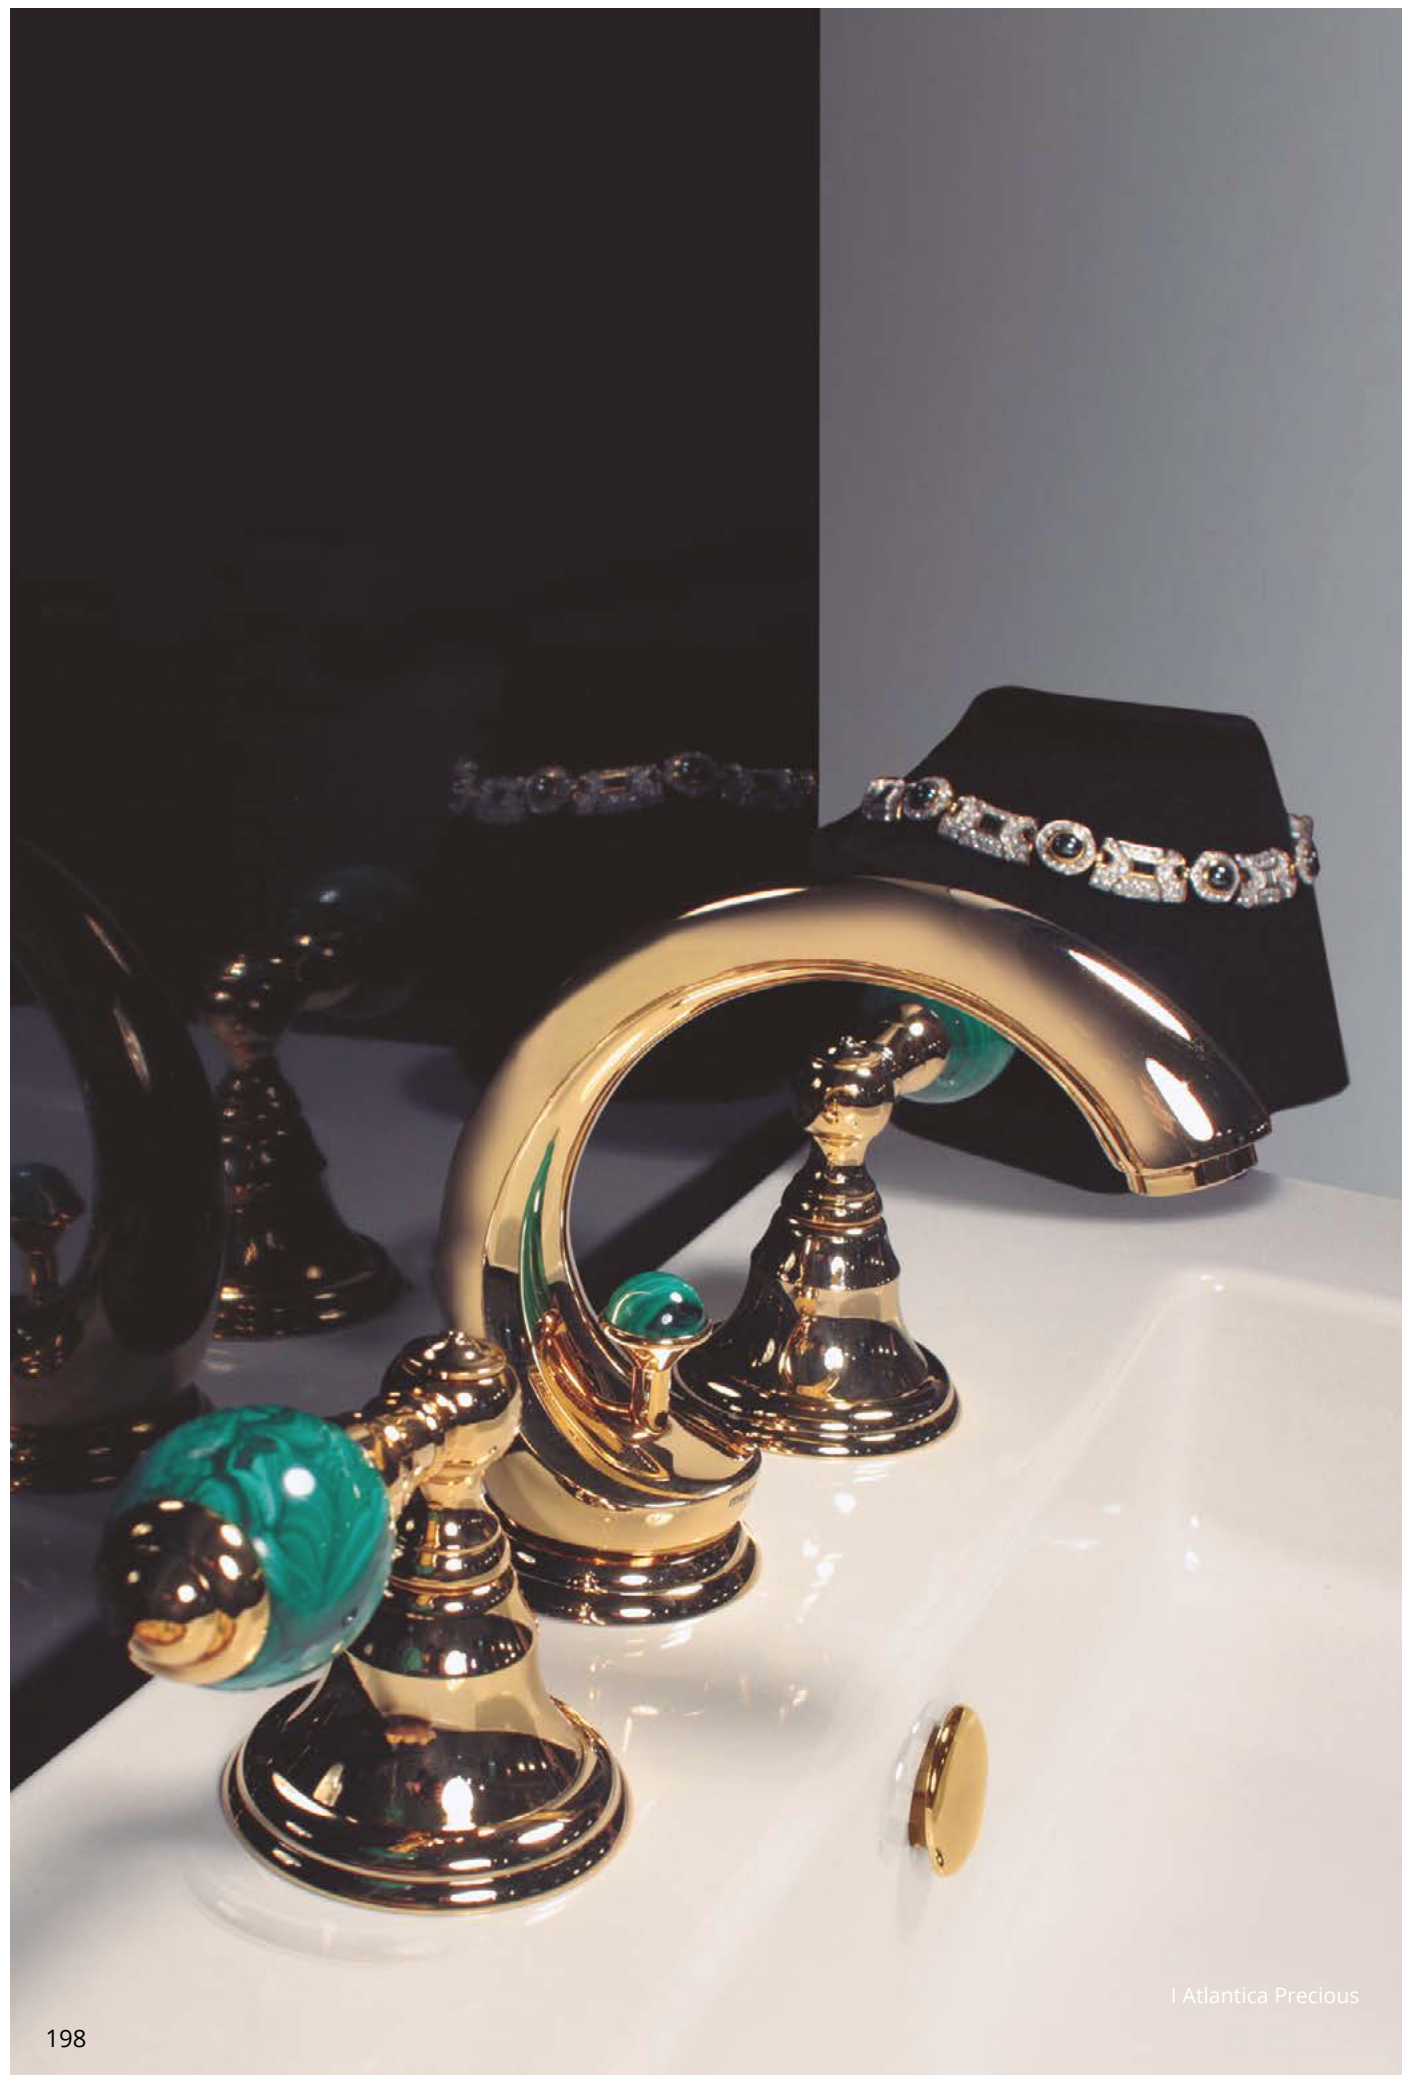

| Atlantica Precious

PRECIOUS

series

JEWELRY

Exclusive design-oriented bathroom fittings collection with precious stones.

All precious collections combine the creativity and know-how of MESTRE Spanish manufacturer with unique gems as malachite or lapis lazuli, to create fabulous jewelry for the bathroom.

Every detail in decoration shows your personality and good taste, discover these sophisticated collections for the most demanding people.

Perfect for suites and mansions.