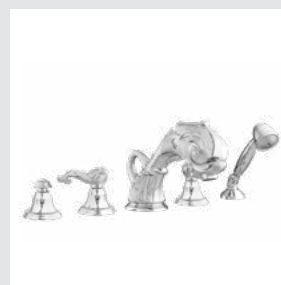

039016.000.**
Five holes bath set with hand shower