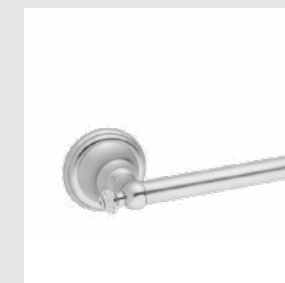

036272.000.**
036272.N00.**

Towel bar 600 mm with Swarovski Crystals