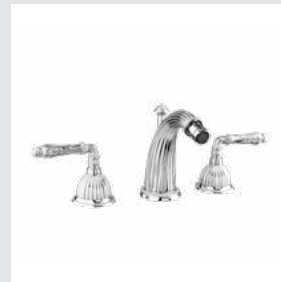

033021.APT.**
Three hole bidet mixer