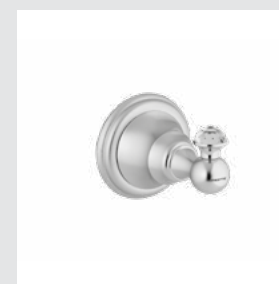

036275.000.**
Robe hook with Swarovski Crystals