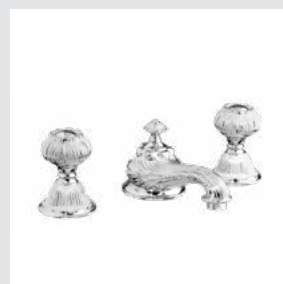

230401.A030.**
Three hole basin set with
click-clack water waste