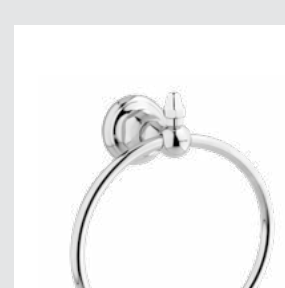

035073.000.**
Towel ring