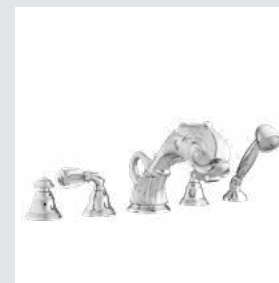

036224.000.\*\*  
Shower rail with sliding hook and Swarovski Crystals

0Z5757.000.\*\*  
Cabinet knob diameter 34mm

039601.A00.\*\*  
Three holes basin set with Swarovski Crystals

039622.A00.\*\*  
Three holes bidet set with Swarovski Crystals