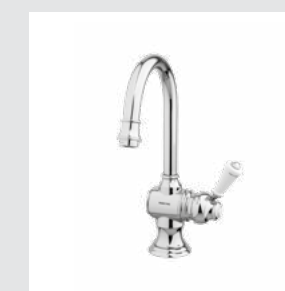

- 035022.B00.\*\*
  - 035022.BN0.\*\*
- Three hole bidet mixer with porcelain

- 035020.000.\*\*
  - 035020.N00.\*\*
- One hole bidet mixer with porcelain

Page 152

- 035001.M00.\*\*
  - 035001.MN0.\*\*
- Three hole basin set with porcelain handles