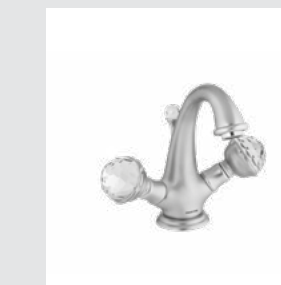

037205.C00.**
037205.CN0.**

One hole basin mixer with
Swarovski Crystals