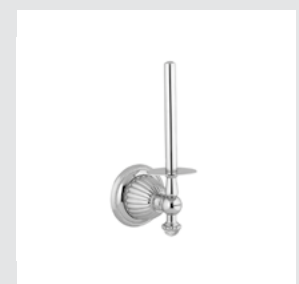

033285.000.**
033285.N00.**
Spare toilet paper holder with Swarovski Crystals