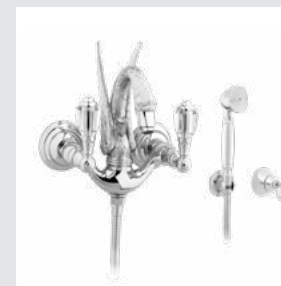

039658.D00.**
Bath and shower mixer with hand shower and Swarovski Crystals