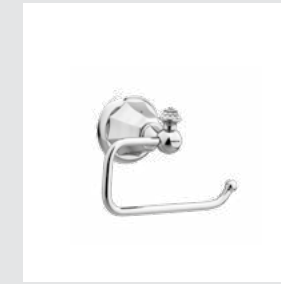

038277.000.**
038277.N00.**
Toilet paper holder with Swarovski Crystals