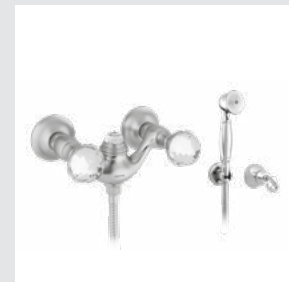

037219.CS0.**
037219.CSN.**

Shower mixer with hand shower and Swarovski Crystals