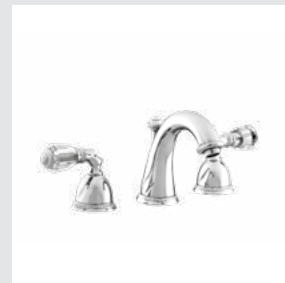

Oman handle
Swarovski Crystals #2

051601.A00.**
Three holes basin set with Swarovski Crystals