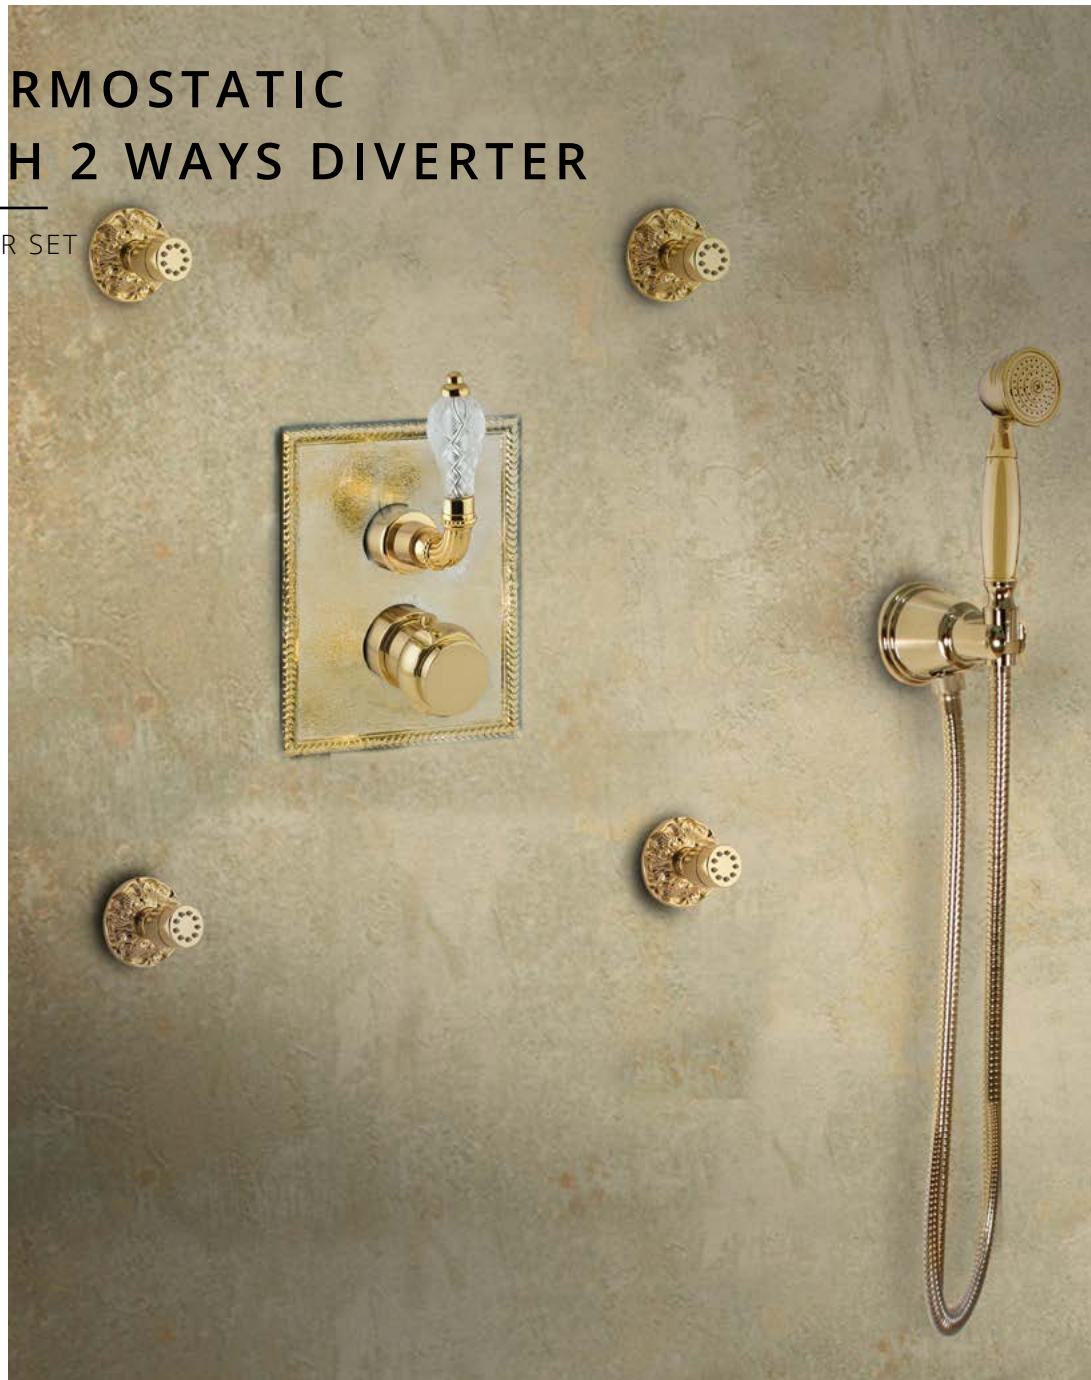

## THERMOSTATIC WITH WITH 2 WAYS DIVERTER

To regulate the temperature of water and to direct water flow with its interior 2 ways diverter. Exclusive for Shower Set with 2 water outlets.

Inwall component  
017190.2AR.99