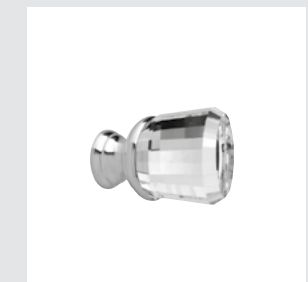

0Z5740.000.**
Cabinet knob diameter 20 mm with Swarovski Crystals