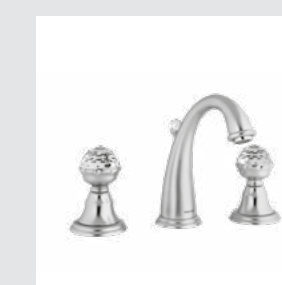

037201.C00.**
037201.CN0.**

Three holes basin set with
Swarovski Crystals