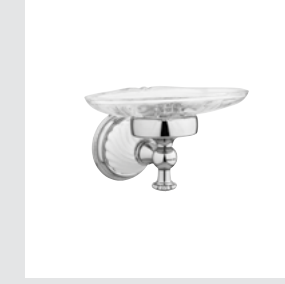

- ☐ 233578.SL00.**
- ☒ 233578.NSL0.**