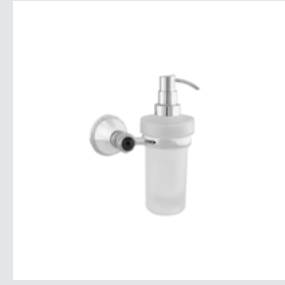

● 058286.N00.**
✦ 058286.000.**
Wall soap dispenser with Swarovski Crystal