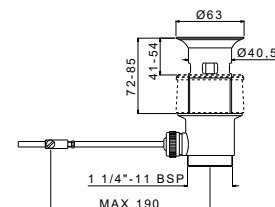

## WATER WASTE

Automatic water waste

035050.000.00  
 .30  
 .50  
 .62  
 .71

Click-clack water waste

035049.000.00  
 .50

Automatic water waste for special furniture

035050.LAR.00  
 .30  
 .50  
 .62  
 .71