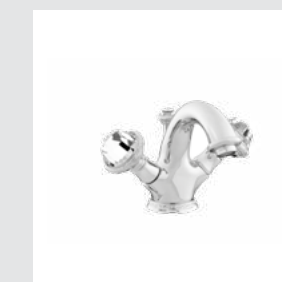

051205.E00.**
One hole basin mixer with
Swarovski Crystals