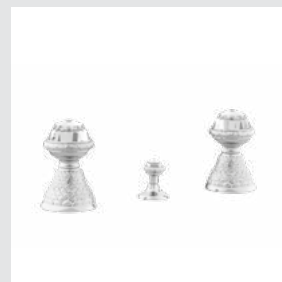

059222.E00.**
Three hole bidet set with Swarovski Crystals