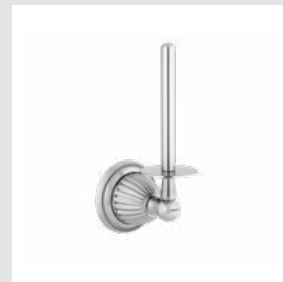

033085.000.**
Spare toilet paper holder