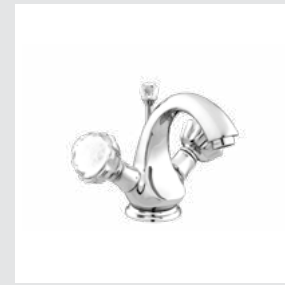

036205.000.**
036205.N00.**