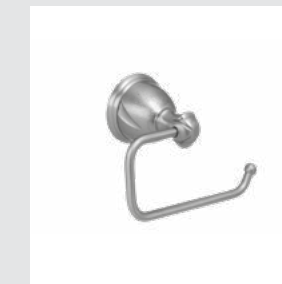

051077.000.**
Toilet paper holder