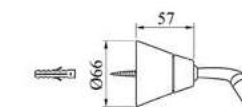

035066.000.00
.30
.50
.62
.71