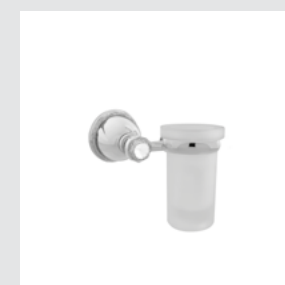

041080.S00.**
Wall toothbrush holder with Swarovski Crystals

MATERIALS

Brass Crystals from Swarovski Clear

** RECOMMENDED FINISHES

00/01 Gold 24K 50 Chrome 62 Satin Nickel