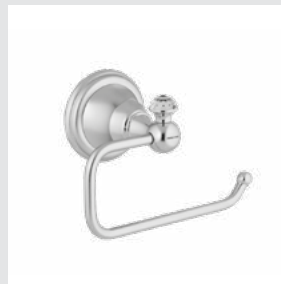

039659.D00.\*\*  
Shower mixer with hand shower and Swarovski Crystals

036272.000.\*\*  
Towel bar 600 mm with Swarovski Crystals

036273.000.\*\*  
Towel ring with Swarovski Crystals

036275.000.\*\*  
Robe hook with Swarovski Crystals