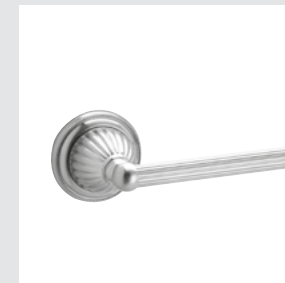

Artica handle  
design #2

Page 81

033001.A00.\*\*  
Three hole basin set

Artica Accessories  
without crystal

033072.000.\*\*  
Towel bar 600 mm

033079.000.\*\*  
Double towel bar 600 mm

033073.000.\*\*  
Towel ring