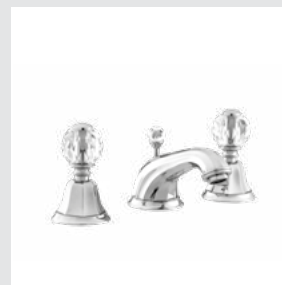

038101.000.**
Three holes basin set with Swarovski Crystals