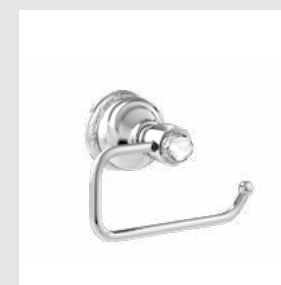

041072.S00.\*\*  
Towel bar 600 mm with Swarovski Crystals

041079.S00.\*\*  
Double towel bar 600 mm with Swarovski Crystals

041073.S00.\*\*  
Towel ring with Swarovski Crystals

041075.S00.\*\*  
Robe hook with Swarovski Crystals