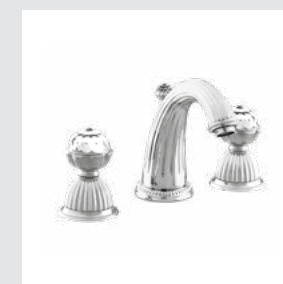

033201.000.**
033201.N00.**
Three holes basin set with Swarovski Crystals