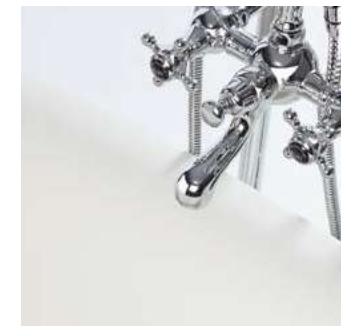

50  
Chrome

53  
Chrome and  
black patine

71  
Antique silver

 Aged finishes, like 30 or 71, may experience a colour deviation due to handcrafted work. The products of this catalogue are sand casted and chiselled one by one. Each small imperfection is the result of handcrafted processes and becomes part of the beauty and exclusivity of our pieces.