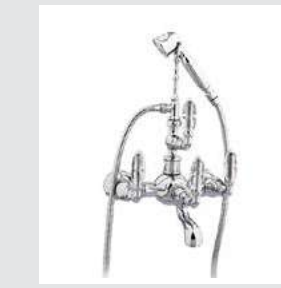

Austral knob
Swarovski Crystals #3

035616.B00.**
Bath shower mixer with hand shower and Swarovski Crystals