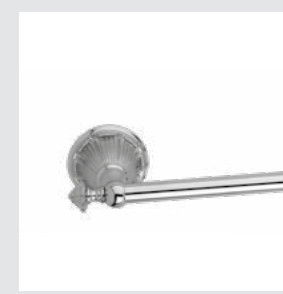

Page 140

230701.B040.\*\*  
Three hole basin set with  
click-clack water waste

230716.B040.\*\*  
Five hole bath set with  
hand shower

230072.A000.\*\*  
Towel bar 600 mm

230073.A000.\*\*  
Towel ring

230075.A000.\*\*  
Robe hook