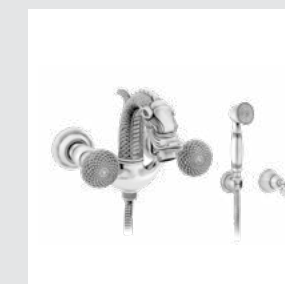

059418.A00.**
Bath and shower mixer with hand shower