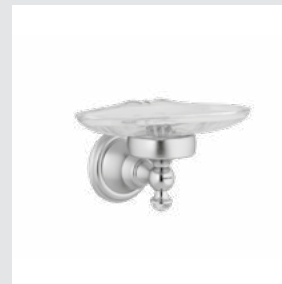

036278.000.**
Soap holder with Swarovski Crystals