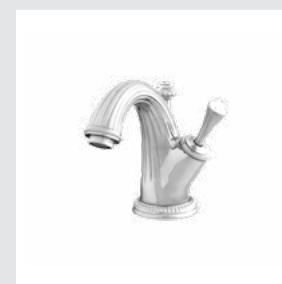

033203.000.**
033203.N00.**
Basin mixer with joystick and Swarovski Crystals