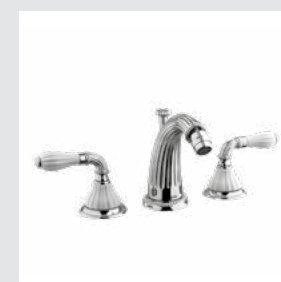

233521.0000.**
233521.N000.**
Three holes bidet set with porcelain