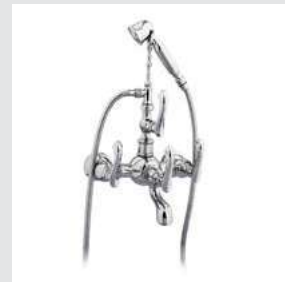

Oman knob
design #2

035016.J00.**
Bath and shower mixer with
hand shower