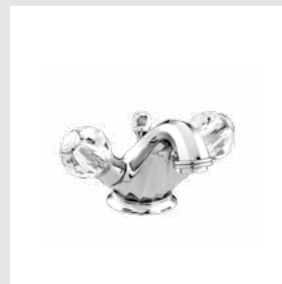

038105.000.**
One hole basin mixer with Swarovski Crystals