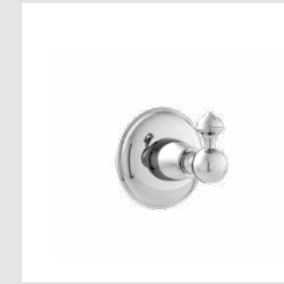

042075.000.**
Robe hook