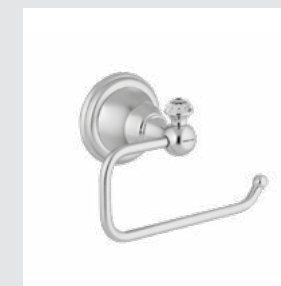

036277.000.**
036277.N00.**

Toilet paper holder with Swarovski Crystals