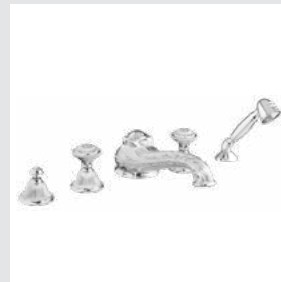

230416.A010.**
Five hole bath set with hand shower