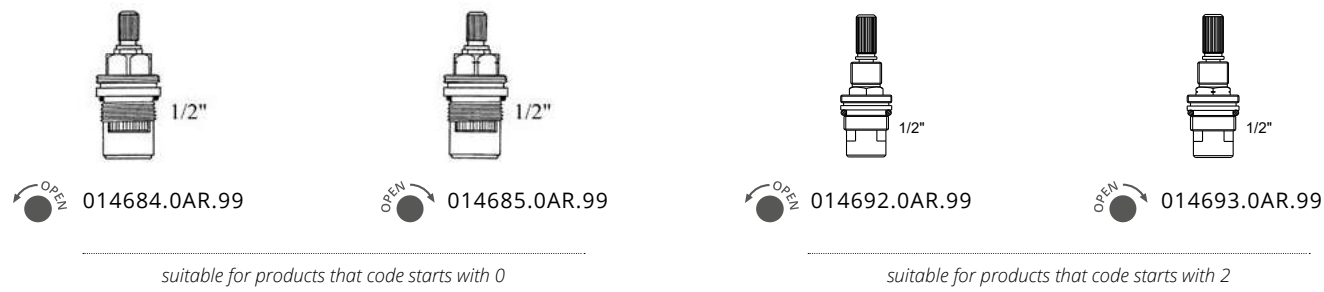

HEADWORKS for one hole, bath and shower mixer

suitable for products that code starts with 0

suitable for products that code starts with 2