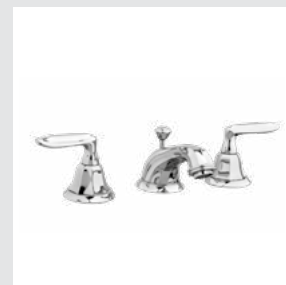

038205.A00.00

038103.N00.00

038218.A00.00

Indica handle

Page 58

038001.K00.\*\*  
Three holes basin set

038003.000.\*\*  
Single lever basin mixer with joystick

038023.000.\*\*  
Single lever bidet mixer with joystick