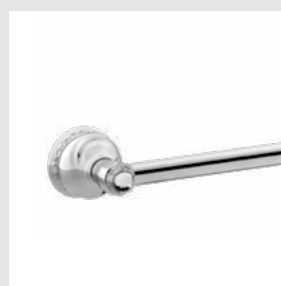

041072.S00.**
Towel bar 600 mm with Swarovski Crystals