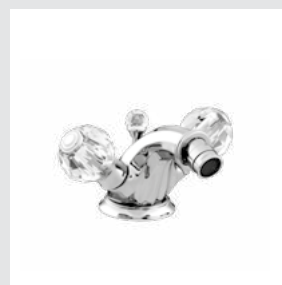

038125.000.**
One hole bidet mixer with Swarovski Crystals