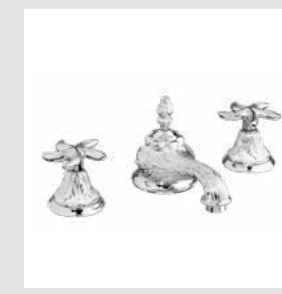

230701.B040.**
Three hole basin set with
click-clack water waste