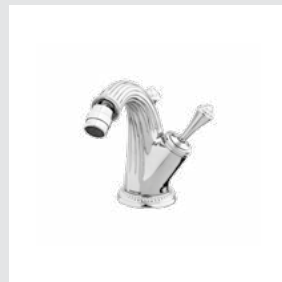

033023.APT.**
Bidet mixer with joystick