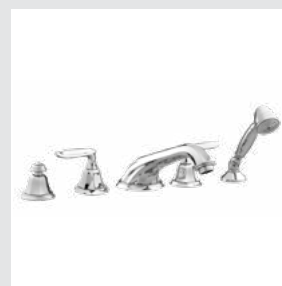

038016.K00.**
Five holes bath set with hand shower