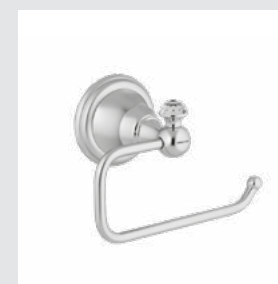

036277.000.**
Toilet paper holder with Swarovski Crystals