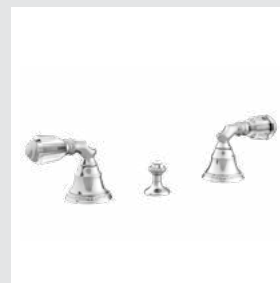

036224.000.\*\*  
Shower rail with sliding hook and Swarovski Crystals

0Z5757.000.\*\*  
Cabinet knob diameter 34mm

039601.A00.\*\*  
Three holes basin set with Swarovski Crystals

039622.A00.\*\*  
Three holes bidet set with Swarovski Crystals