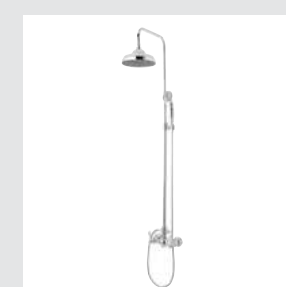

1. ☐ 035019.MC0.**
   - ☒ 035019.MCN.**
2. Shower mixer with column and porcelain handles