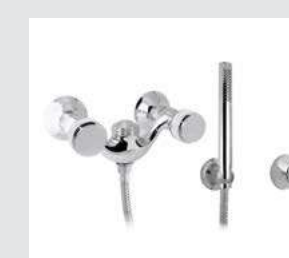

071408.LH0.**
071408.LHN.**
071408.LHC.**
Two hole basin mixer with knob
& Swarovski crystals
- 365mm height

071419.H00.**
071419.HN0.**
071419.HC0.**
Shower mixer with knob
and Swarovski crystals