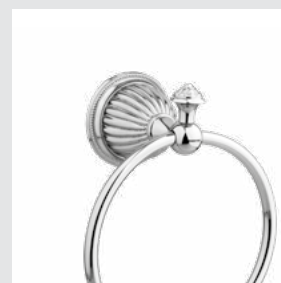

033073.APT.\*\*  
Towel ring

033075.APT.\*\*  
Robe hook

MATERIALS

Brass

Bohemia crystal style

\*\* RECOMMENDED FINISHES

00/01  
Gold 24K

16  
Gold 24K and  
black patine