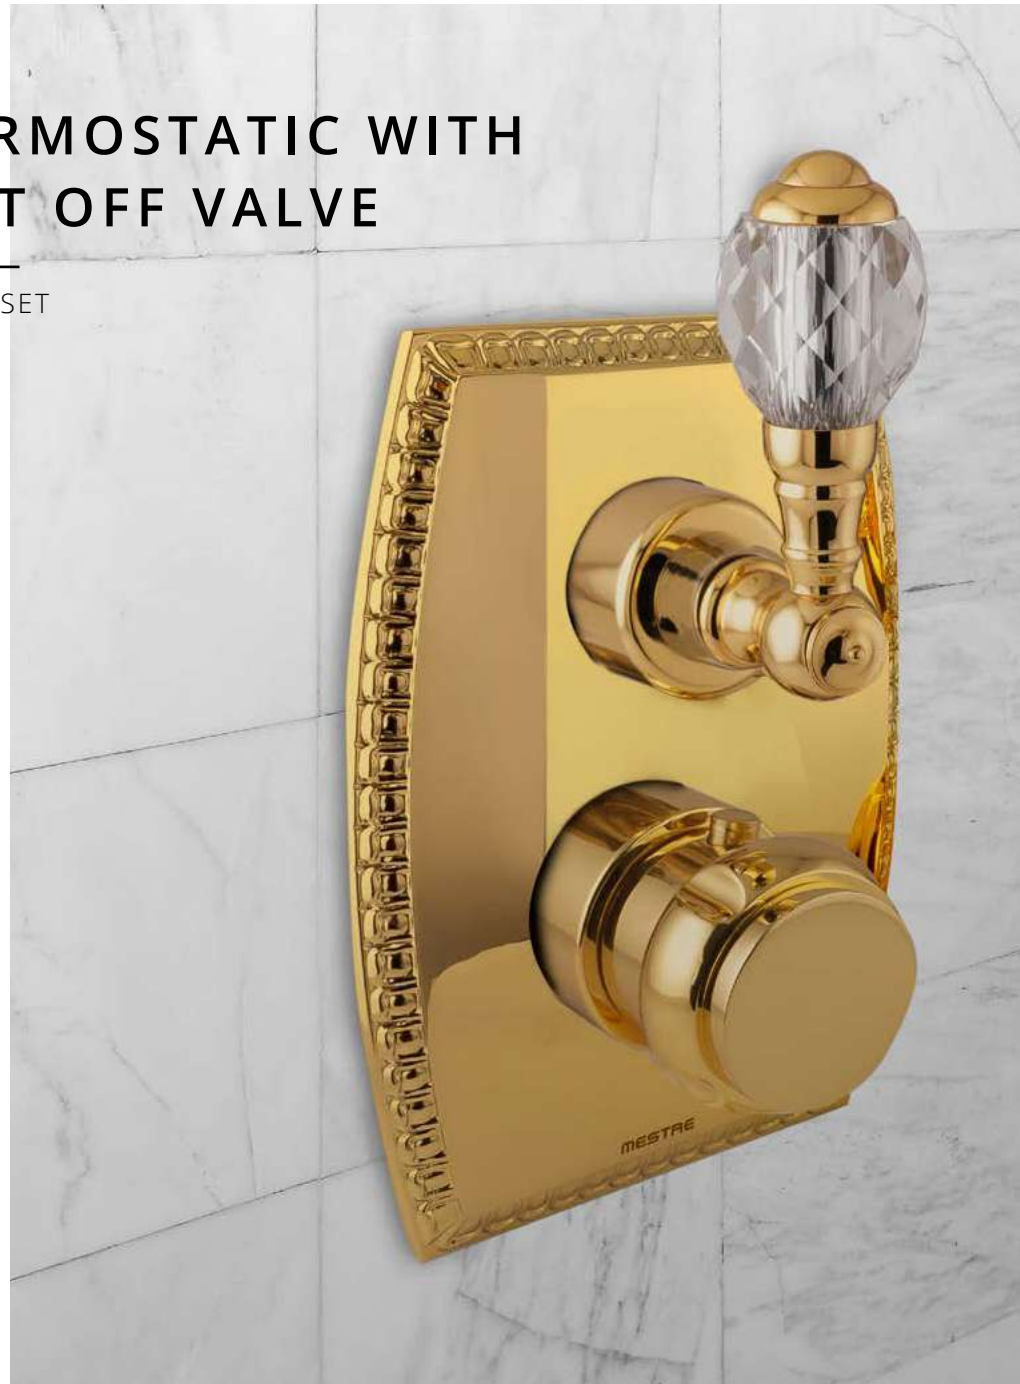

# THERMOSTATIC WITH SHUT OFF VALVE

SHOWER SET