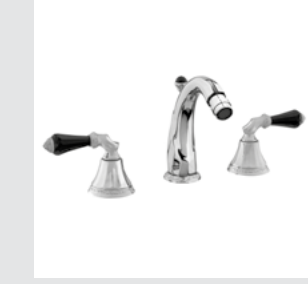

058621.FN0.**
058621.F00.**
Three hole bidet set with Swarovski Crystals