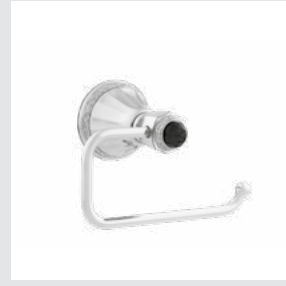

● 058277.N00.**
✦ 058277.000.**
Toilet paper holder with Swarovski Crystals