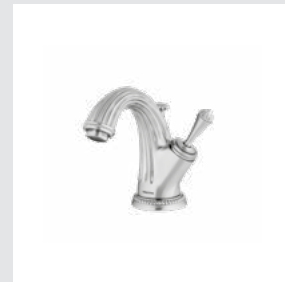

*Artica porcelain handle design with twisted porcelain*

Artica knob  
design #1

Page 80

033401.C00.\*\*  
Three hole basin set

033403.C00.\*\*  
Basin mixer with joystick

033421.C00.\*\*  
Three hole bidet set