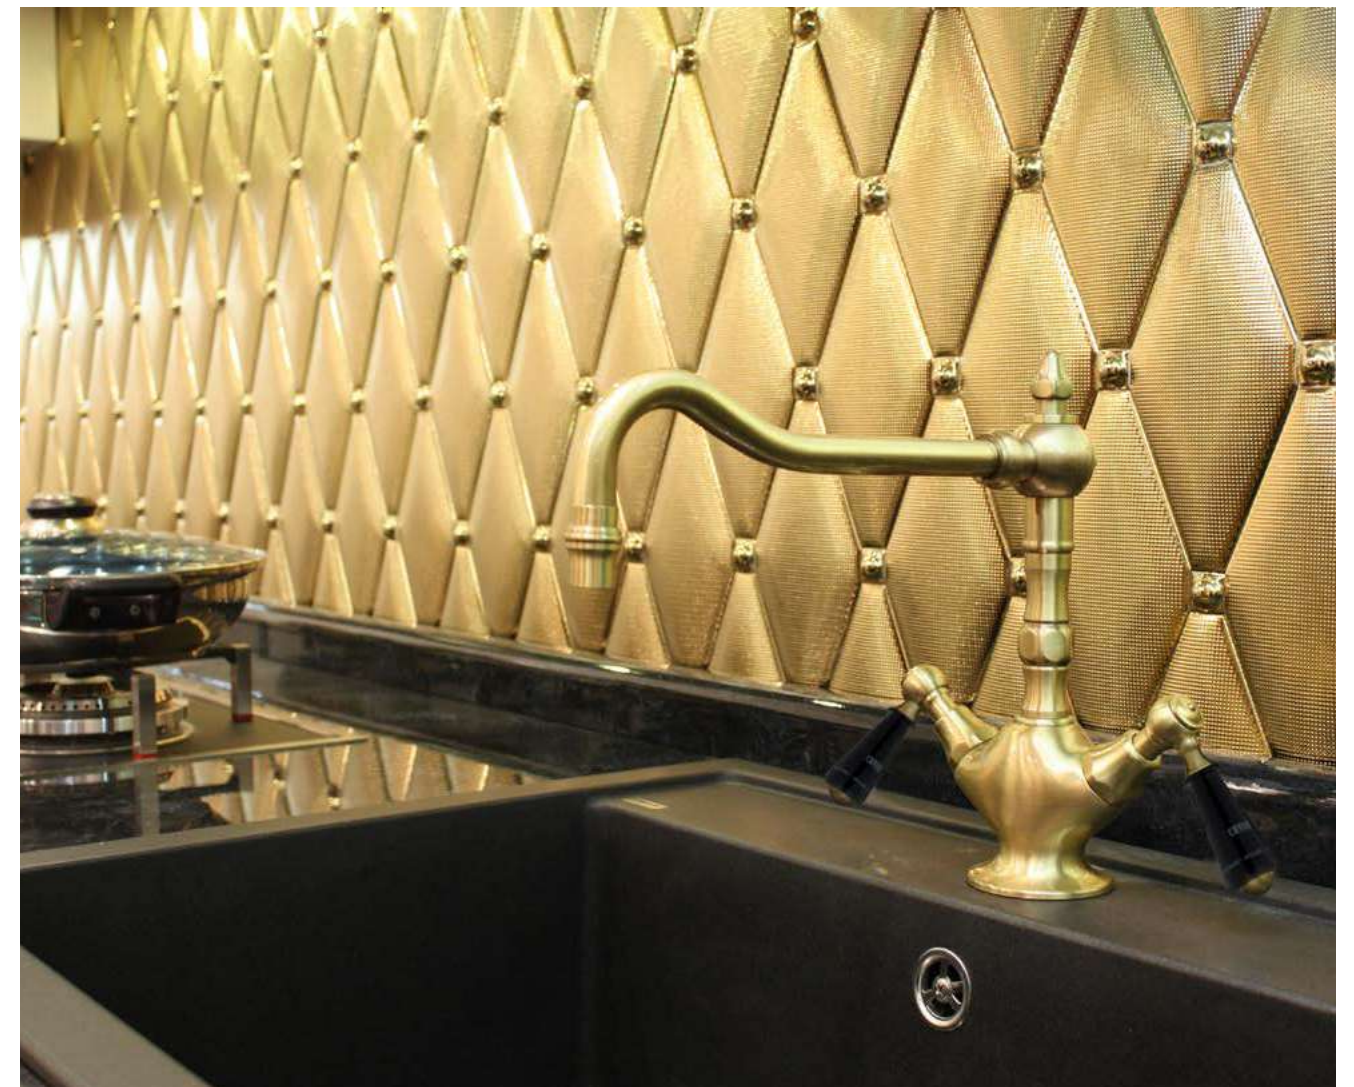

Black and white are a must in Art Deco designs. The porcelain handles in these colors perfectly match with the simplicity and elegance of this style.

035030.N00.50

035030.M00.30

035031.MN0.50

*Kitchen handle designs*