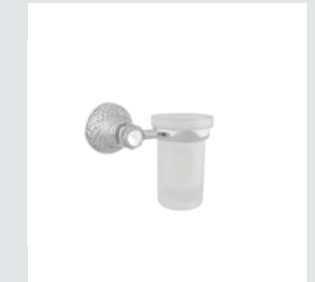

059280.000.**
Wall toothbrush holder with Swarovski Crystals