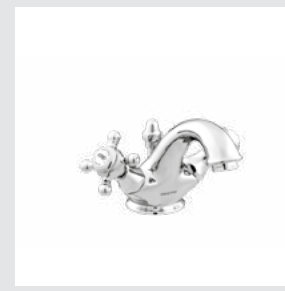

1. ☐ 035005.000.**
   - ☒ 035005.N00.**
2. One hole basin mixer with porcelain