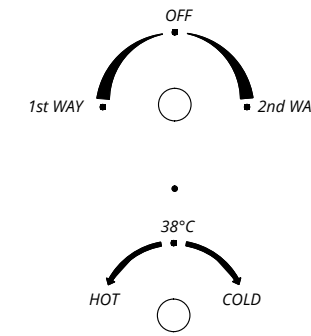

THERMOSTATIC WITH WITH 2 WAYS DIVERTER