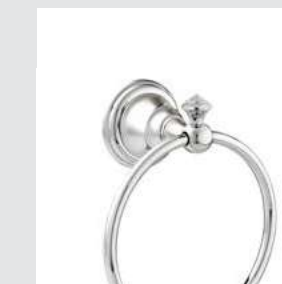

039058.000.\*\*  
Bath and shower mixer with  
hand shower

035016.S00.\*\*  
Bath and shower mixer with  
hand shower

Swan knob  
design #2

Page 106

Swan Accesories  
without crystals

036072.000.\*\*  
Towel bar 600 mm