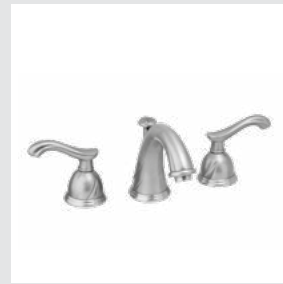

051622.A00.50

051616.A00.50

Oman handle  
design #1

Page 68

051001.000.\*\*  
Three hole basin set

051022.000.\*\*  
Three hole bidet set

051016.000.\*\*  
Five hole bath set with hand shower

051073.000.\*\*  
Towel ring