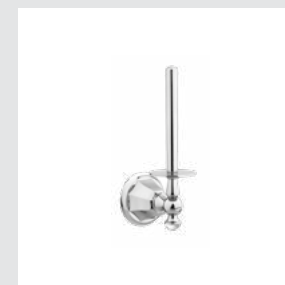

Indica handle
Swarovski Crystals #1

038085.000.**
Spare toilet paper holder