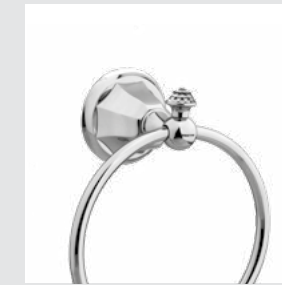

038273.000.**
038273.N00.**
Towel ring with Swarovski Crystals