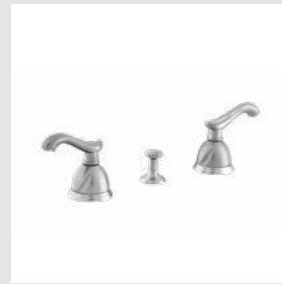

051622.A00.50

051616.A00.50

Oman handle  
design #1

Page 68

051001.000.\*\*  
Three hole basin set

051022.000.\*\*  
Three hole bidet set

051016.000.\*\*  
Five hole bath set with hand shower

051073.000.\*\*  
Towel ring