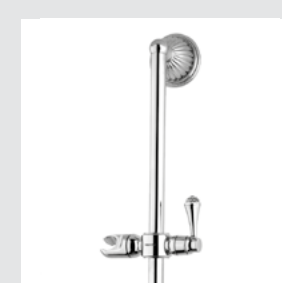

033224.000.\*\*  
033224.N00.\*\*  
Shower rail with sliding hook and Swarovski Crystals

0Z5741.B00.\*\*  
0Z5741.BN0.\*\*  
Cabinet knob diameter 34mm with Swarovski Crystal

035216.000.\*\*  
035216.N00.\*\*  
Bath and shower mixer with hand shower and Swarovski Crystals