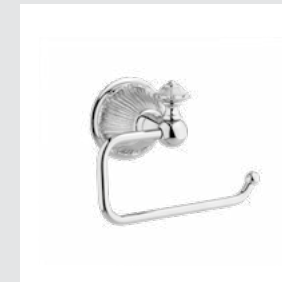

230077.A000.**
Toilet paper holder