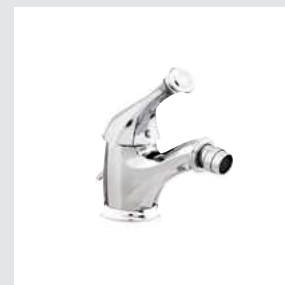

038205.A00.00

038103.N00.00

038218.A00.00

Indica handle

Page 58

038001.K00.\*\*  
Three holes basin set

038003.000.\*\*  
Single lever basin mixer with joystick

038023.000.\*\*  
Single lever bidet mixer with joystick