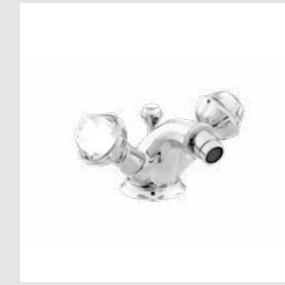

038225.A00.**
One hole bidet mixer with Swarovski Crystals