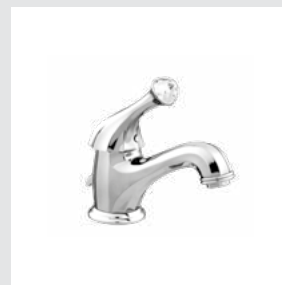

038103.000.**
Single lever basin mixer with joystick and Swarovski Crystals