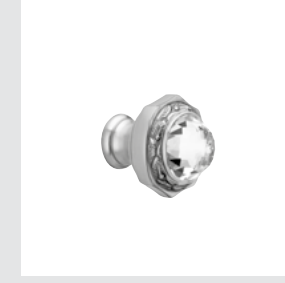

051284.000.\*\*  
Toilet brush holder with Swarovski Crystals

025746.000.\*\*  
Cabinet knob diameter 32mm with Swarovski Crystals

Oman handle  
Swarovski Crystals #3

Page 66

051601.B00.\*\*  
Three holes basin set with Swarovski Crystals