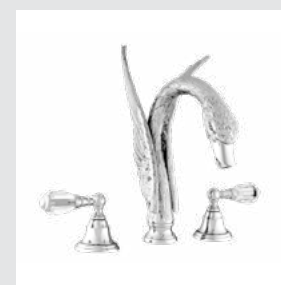

039651.D00.**
Tall three hole basin set with Swarovski Crystals