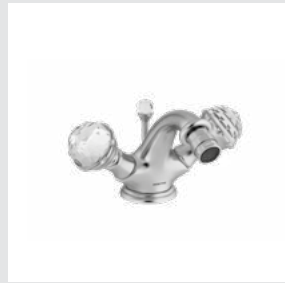

One hole basin mixer with  
Swarovski Crystals

037222.C00.\*\*  
037222.CN0.\*\*

Three holes bidet set with  
Swarovski Crystals

037223.000.\*\*  
037223.N00.\*\*

One hole bidet mixer with joystick and Swarovski Crystals