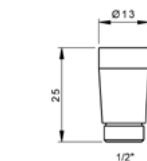

016415.0AR.00
.30
.50
.62
.71