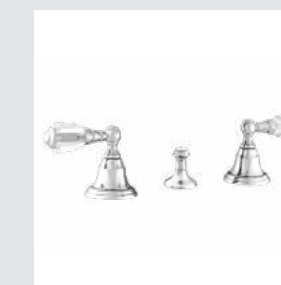

039662.D00.**
Three hole bidet set with Swarovski Crystals