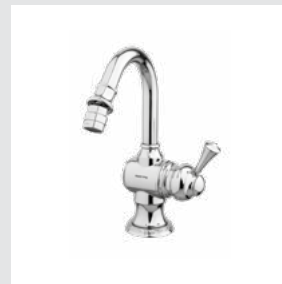

058023.L00.**
Single lever bidet mixer