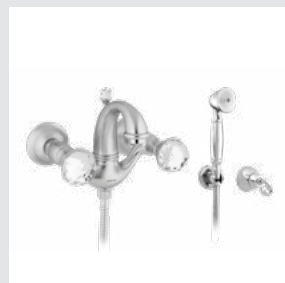

037218.C00.**
037218.CN0.**

Bath and shower mixer with hand shower and Swarovski Crystals