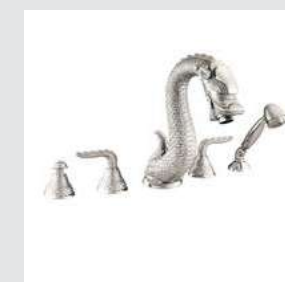

059016.000.**
Five hole bath set with hand shower