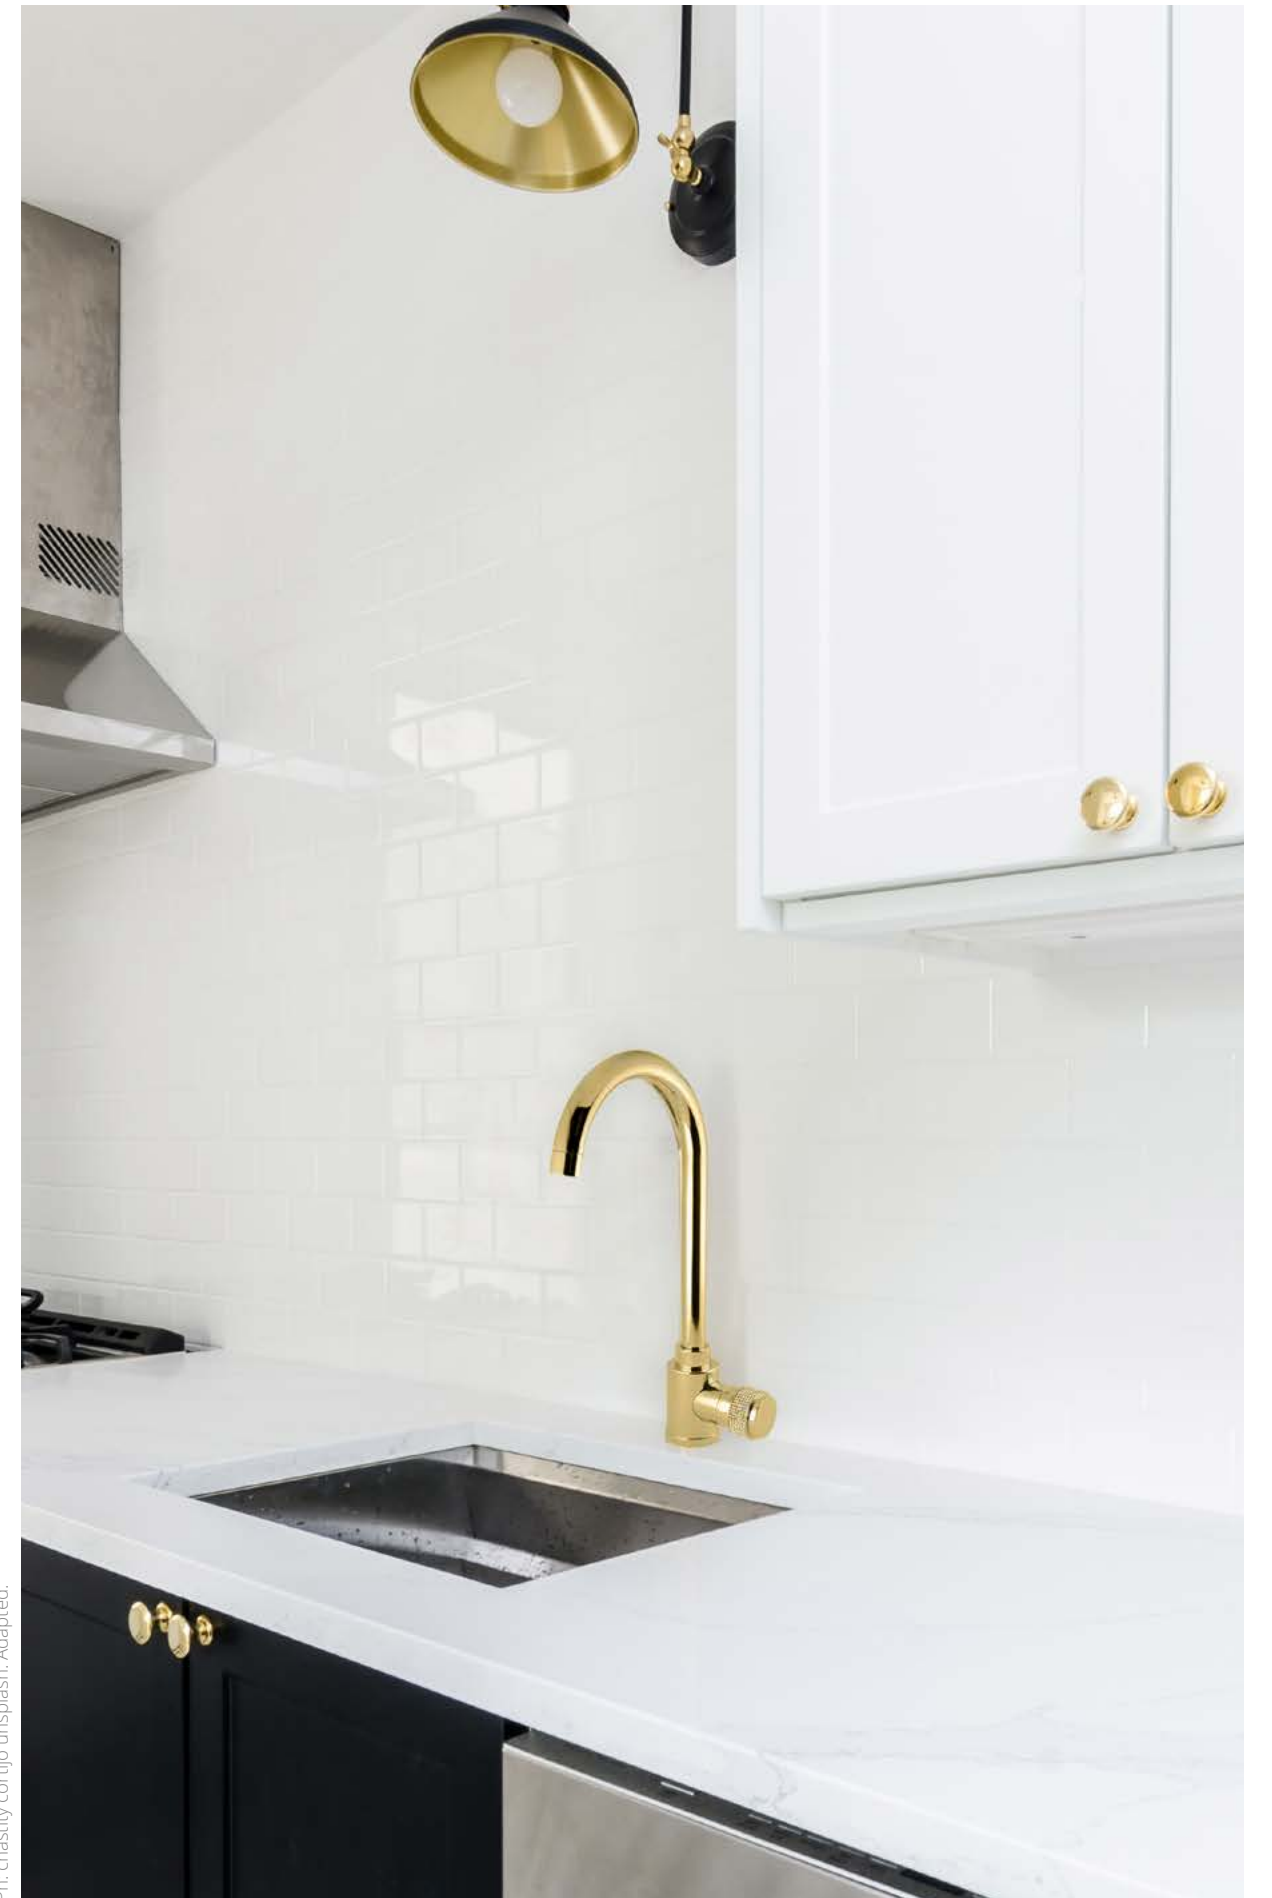

Decorated with hundreds of Swarovski crystals set with the Crystal Mesh technique, this contemporary collection of faucets and bath accessories shines brightly with crystals in black, white and champagne tones.