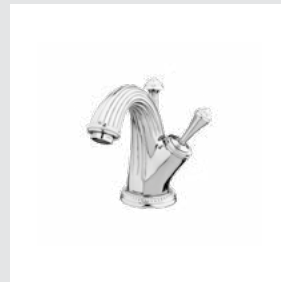

033003.APT.**
Basin mixer with joystick