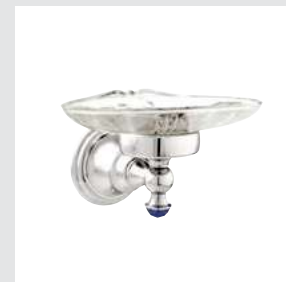

036878.LP0.50
Soap holder with lapis lazuli stone