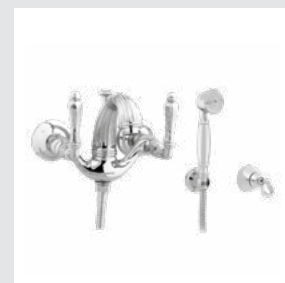

033018.A00.**
Bath and shower mixer with
hand shower