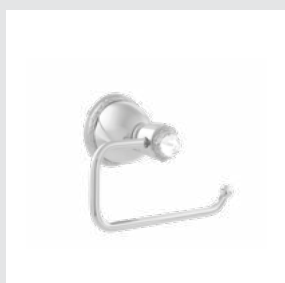

051277.000.**
Toilet paper holder with Swarovski Crystals