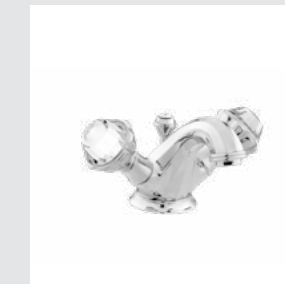

038075.000.\*\*  
Robe hook with

038078.000.\*\*  
Soap holder

Indica knob  
Swarovski Crystals #2

Page 60

038201.A00.\*\*  
Three holes basin set with Swarovski Crystals

038205.A00.\*\*  
One hole basin mixer with Swarovski Crystals