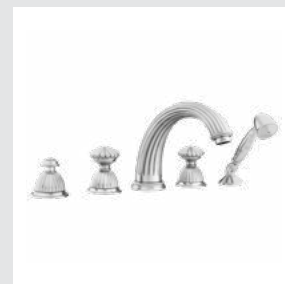

033416.C00.**
Five hole bath set with
hand shower