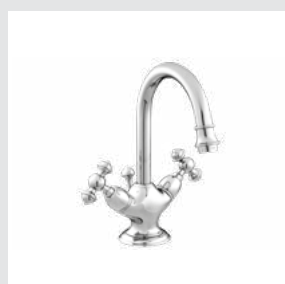

042005.000.**
One hole basin mixer