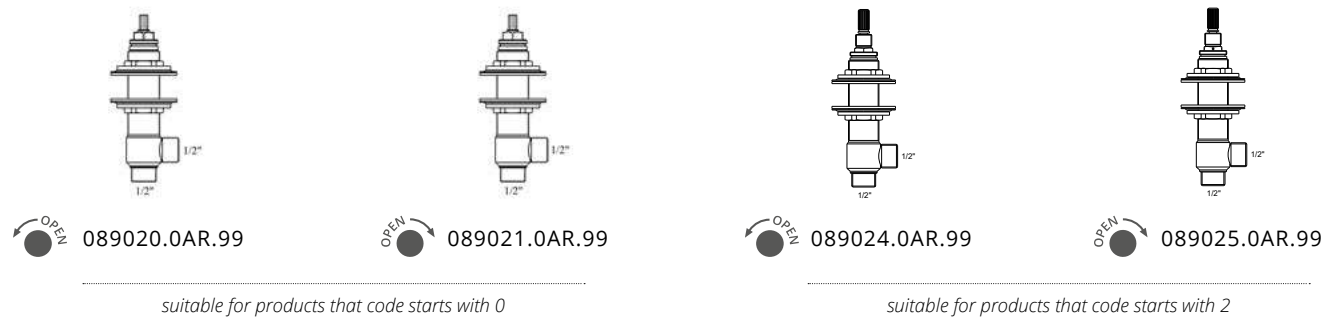

VALVES for three, four and five holes

suitable for products that code starts with 0

suitable for products that code starts with 2