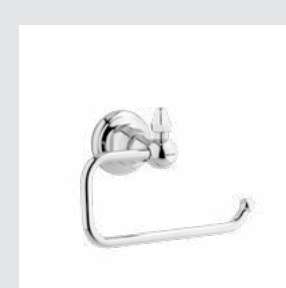

- 035019.C00.\*\*
  - 035019.CN0.\*\*
- Shower mixer with column and with porcelain

035072.000.\*\*  
Towel bar 600 mm

035073.000.\*\*  
Towel ring

035077.000.\*\*  
Toilet paper holder

035075.000.\*\*  
Robe hook