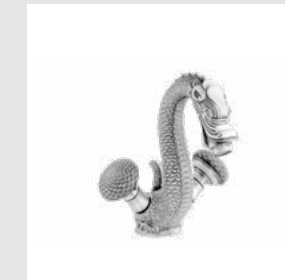

059277.000.01

059273.000.01

Dragon handle designs with Swarovski Crystals

Photo provided by Coleccion Alexandra

**Dragon knob**  
design #1

Page 128

059401.A00.\*\*  
Three hole basin set

059405.A00.\*\*  
One hole basin mixer