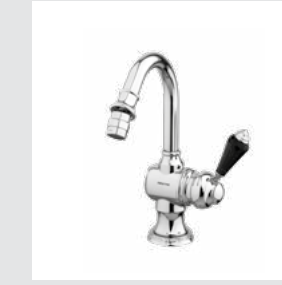

058223.FN0.**
058223.F00.**
Single lever bidet mixer with Swarovski Crystals