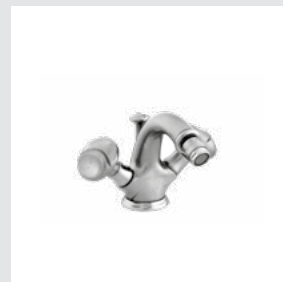

051405.B00.\*\*  
One hole basin mixer

051080.000.\*\*  
Wall toothbrush holder

051086.000.\*\*  
Wall soap dispenser

051084.000.\*\*  
Toilet brush holder

025758.000.\*\*  
Cabinet knob diameter 38mm

051422.B00.\*\*  
Three hole bidet set