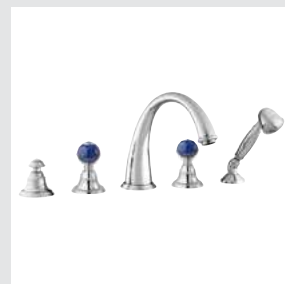

037116.LP0.50
Five hole bath set bath with hand shower and lapis lazuli stone