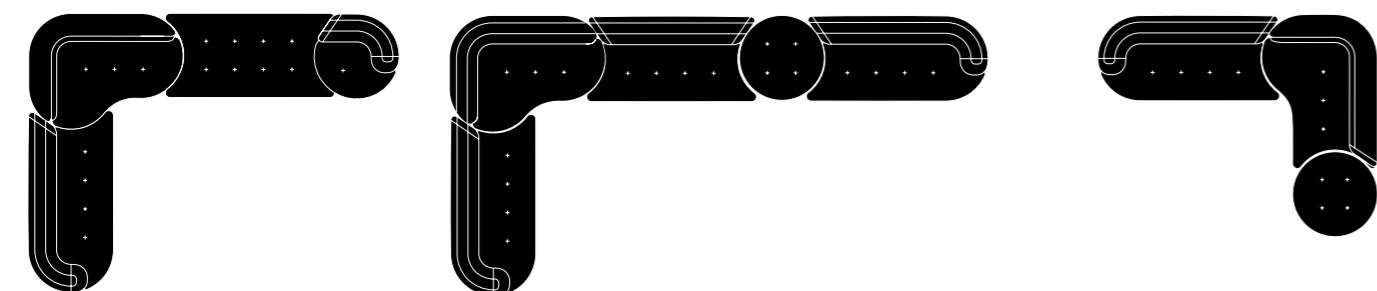

LW 195/232/269 H 72 P/D 100 cm
W 76,8/91,3/105,9" H 28,3" D 39,4"
H seduta - seat 41 cm/16,1"

art. PBO100
poltrona / armchair

Ø 100 H 72 cm
Ø 39,4" H 28,3"

art. PPO80
pouf / ottoman

Ø 80 H 41 cm
Ø 31,5" H 16,1"