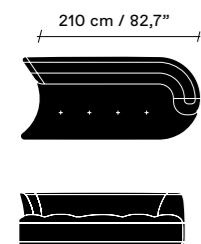

art. DBR395
divani/sofas

LW 395 H 72 P/D 110 cm
W 155,5" H 28,3" D 43,3"
H seduta - seat 41 cm/16,1"

art. DBR322 SX/DX
divani/sofas

LW 322 H 72 P/D 110 cm
W 126,8" H 28,3" D 43,3"
H seduta - seat 41 cm/16,1"

art. DBRD322 SX/DX
divani/sofas

LW 322 H 72 P/D 110 cm
W 126,8" H 28,3" D 43,3"
H seduta - seat 41 cm/16,1"

art. DBRC228
elemento centrale / central element

LW 228 H 72 P/D 110 cm
W 89,8" H 28,3" D 43,3"
H seduta - seat 41 cm/16,1"

art. DBRT240 SX/DX
elemento terminale / ending element

LW 240 H 72 P/D 110 cm
W 94,5" H 28,3" D 43,3"
H seduta - seat 41 cm/16,1"

art. DBRPC228
panca centrale / central bench

LW 228 H 41 P/D 110 cm
W 89,8" H 16,1" D 43,3"