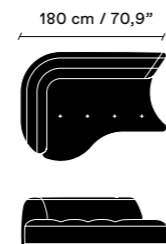

art. DBR395
divani/sofas

LW 395 H 72 P/D 110 cm
W 155,5" H 28,3" D 43,3"
H seduta - seat 41 cm/16,1"

art. DBR322 SX/DX
divani/sofas

LW 322 H 72 P/D 110 cm
W 126,8" H 28,3" D 43,3"
H seduta - seat 41 cm/16,1"

art. DBRD322 SX/DX
divani/sofas

LW 322 H 72 P/D 110 cm
W 126,8" H 28,3" D 43,3"
H seduta - seat 41 cm/16,1"

art. DBRC228
elemento centrale / central element

LW 228 H 72 P/D 110 cm
W 89,8" H 28,3" D 43,3"
H seduta - seat 41 cm/16,1"

art. DBRT240 SX/DX
elemento terminale / ending element

LW 240 H 72 P/D 110 cm
W 94,5" H 28,3" D 43,3"
H seduta - seat 41 cm/16,1"

art. DBRPC228
panca centrale / central bench

LW 228 H 41 P/D 110 cm
W 89,8" H 16,1" D 43,3"

art. DBRA200 SX/DX
elemento angolare / corner element

LW 200 H 72 P/D 150 cm
W 78,7" H 28,3" D 59,1"
H seduta - seat 41 cm/16,1"

art. DBRAG200 SX/DX
elemento angolare / corner element

LW 200 H 72 P/D 150 cm
W 78,7" H 28,3" D 59,1"
H seduta - seat 41 cm/16,1"