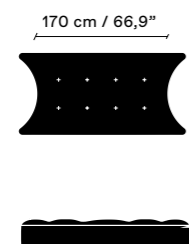

art. DBR395
divani/sofas

LW 395 H 72 P/D 110 cm
W 155,5" H 28,3" D 43,3"
H seduta - seat 41 cm/16,1"

art. DBR322 SX/DX
divani/sofas

LW 322 H 72 P/D 110 cm
W 126,8" H 28,3" D 43,3"
H seduta - seat 41 cm/16,1"

art. DBRD322 SX/DX
divani/sofas

LW 322 H 72 P/D 110 cm
W 126,8" H 28,3" D 43,3"
H seduta - seat 41 cm/16,1"

art. DBRC228
elemento centrale / central element

LW 228 H 72 P/D 110 cm
W 89,8" H 28,3" D 43,3"
H seduta - seat 41 cm/16,1"

art. DBRT240 SX/DX
elemento terminale / ending element

LW 240 H 72 P/D 110 cm
W 94,5" H 28,3" D 43,3"
H seduta - seat 41 cm/16,1"

art. DBRPC228
panca centrale / central bench

LW 228 H 41 P/D 110 cm
W 89,8" H 16,1" D 43,3"