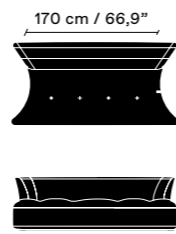

art. DBR395
divani/sofas

LW 395 H 72 P/D 110 cm
W 155,5" H 28,3" D 43,3"
H seduta - seat 41 cm/16,1"

art. DBR322 SX/DX
divani/sofas

LW 322 H 72 P/D 110 cm
W 126,8" H 28,3" D 43,3"
H seduta - seat 41 cm/16,1"

art. DBRD322 SX/DX
divani/sofas

LW 322 H 72 P/D 110 cm
W 126,8" H 28,3" D 43,3"
H seduta - seat 41 cm/16,1"

art. DBRC228
elemento centrale / central element

LW 228 H 72 P/D 110 cm
W 89,8" H 28,3" D 43,3"
H seduta - seat 41 cm/16,1"

art. DBRT240 SX/DX
elemento terminale / ending element

LW 240 H 72 P/D 110 cm
W 94,5" H 28,3" D 43,3"
H seduta - seat 41 cm/16,1"

art. DBRPC228
panca centrale / central bench

LW 228 H 41 P/D 110 cm
W 89,8" H 16,1" D 43,3"