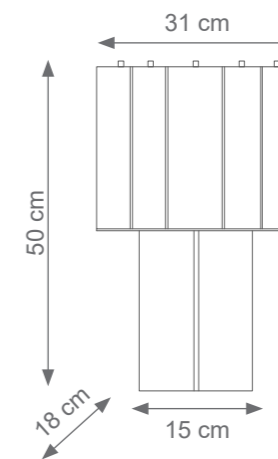

Drum Wall Light
Code: F807332
Type 2 lights electrification x Max 28W E14 CE
Size: cm. 50 h x 31 l x 18 w - 4,5 kg