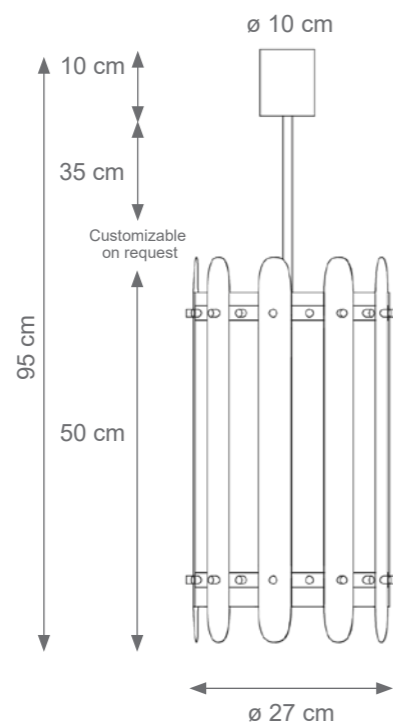

Roma Table Light
Code: F807909
Type 1 lights electrification x Max 53W E27 CE
Size: cm. 63 h x 35 l x 26 w - 5 kg

KATE

TECHNICAL DRAWINGS

Collection Materials: Brass Structure, Porcelain, Murano Glass
Height customizable on request

Lady V Small Table Lamp
Code: F808029
Type 1 lights electrification x Max 53W E27 CE
Size: cm. 52 h x 30 ø

Lady V Big Table Lamp
Code: F807907
Type 1 lights electrification x Max 53W E27 CE
Size: cm. 65 h x 38 ø

Large Vega Chandelier
Code: F807263
Type 30 lights electrification x Max 28W E14 CE
Size: cm. 100 h x 100 ø - 25 kg

BLUSH TECHNICAL DRAWINGS

Collection Materials: Brass Structure, Murano Glass

Height customizable on request

Small Blush Chandelier
Code: F807336
Type 4 lights electrification x Max 28W E14 CE
Size: cm. 40 h x 20 ø - 12 kg

Large Blush Chandelier
Code: F807335
Type 6 lights electrification x Max 28W E14 CE
Size: cm. 50 h x 27 ø - 15 kg