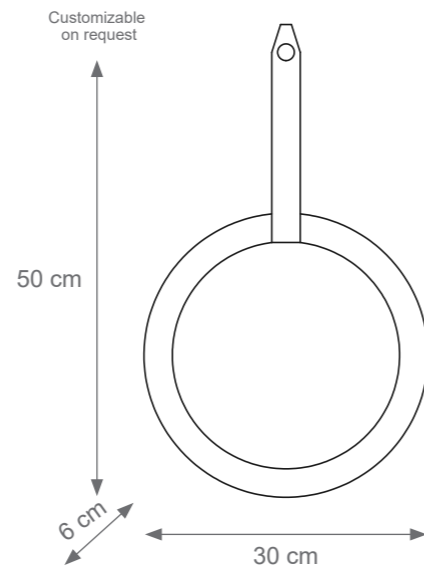

YURI

TECHNICAL DRAWINGS

Collection Materials: Porcelain, Leather

Height customizable on request

Small Yuri Pendant Light
Code: 0007499
Type 1 electrification Led Light
Size: cm. 45 h x 25 l x 5 w - 700 gr.

Diva Trolley
Code: 4807741
cm. 70 h x 90 l x 44 w

MIRROR

TECHNICAL DRAWINGS

Collection Materials: Brass Structure. Porcelain, Inox

Round Dandelion Mirror
Code 4007456
Size: cm. 59 h x 59 l x 5 w

Venusia Mirror
Code F807388
Size: cm. 55 h x 55 l x 5 w