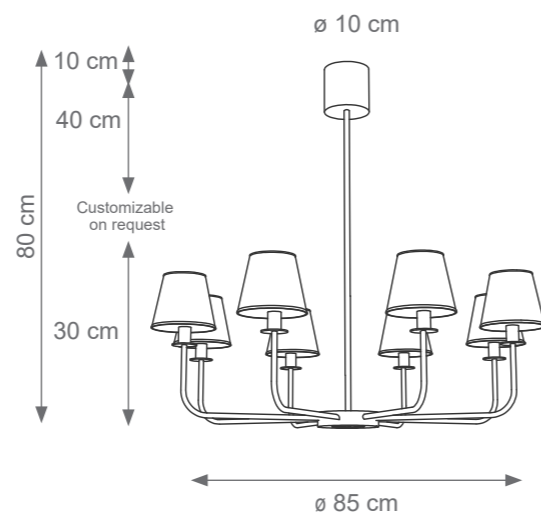

LONDON TECHNICAL DRAWINGS

Collection Materials: Brass Structure, Porcelain

Height customizable on request

Small London Chandelier
Code: L807295
Type 6 lights electrification x Max 28W E14 CE
Size: cm. 33 h x 70 ø - 4 kg

Large London Chandelier
Code: L807293
Type 18 lights electrification x Max 28W E14 CE
Size: cm. 60 h x 120 ø - 13 kg

REVE

TECHNICAL DRAWINGS

Collection Materials: Brass Structure and Porcelain

Small Reve Chandelier
Code: L807305
Type 6 lights electrification x Max 28W E14 CE
Size: cm. 30 h x 70 ø - 4 kg