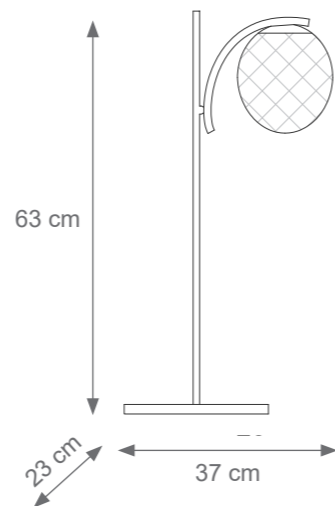

Miami Table Lamp
Code: F807268
Type 1 lights electrification x Max 28W E14 CE
Size: cm. 63 h x 37 l x 23 w - 1,5 kg