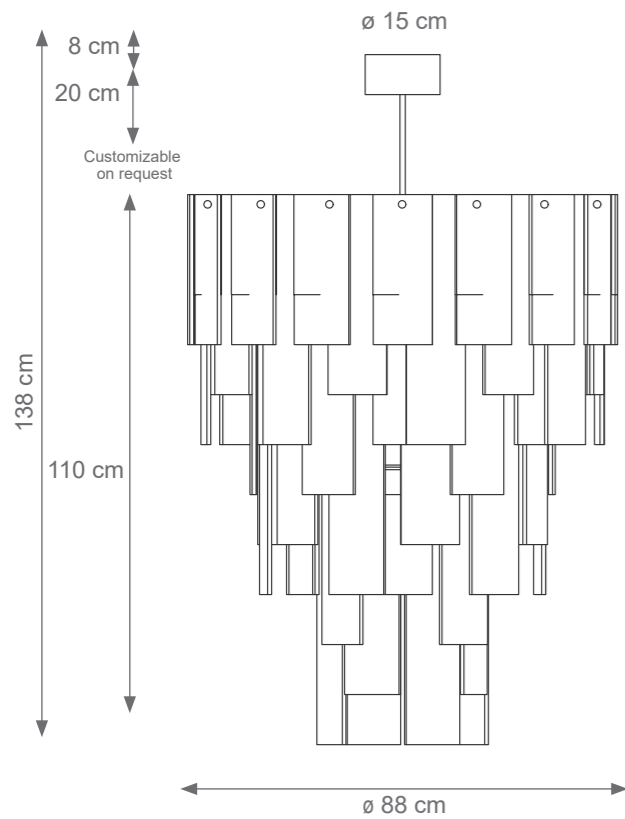

The Wall Medium Height Chandelier
Code F807479
Type 12 lights electrification x Max 28W E14 CE
Size: cm. 110 h x 88 ø - 76 kg