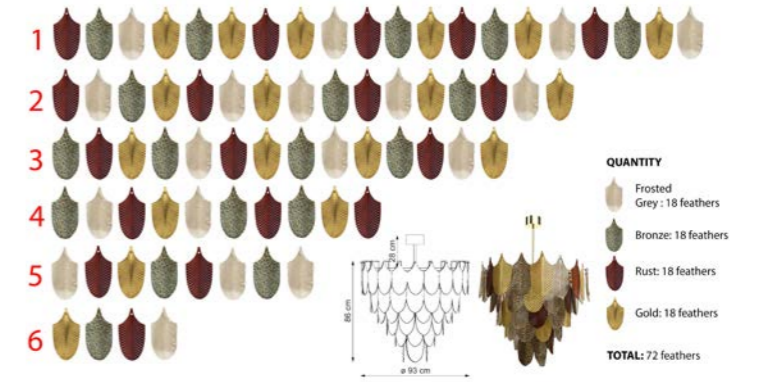

EXAMPLE COLORS PEACOCK CHANDELIER