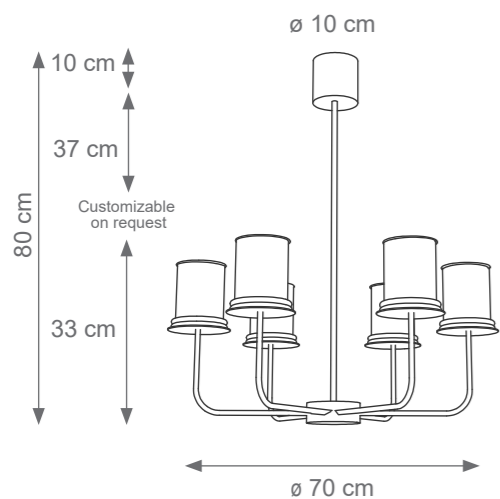

CHELSEA

TECHNICAL DRAWINGS

Collection Materials: Murano Glass, Brass Structure
Height customizable on request

Chelesea Chandelier
Code: F808026
Type 3 lights electrification x Max 28W E14 CE
Size: cm. 130 h x 50 l - 12 kg

LONDON TECHNICAL DRAWINGS

Collection Materials: Brass Structure, Porcelain

Height customizable on request

Small London Chandelier
Code: L807295
Type 6 lights electrification x Max 28W E14 CE
Size: cm. 33 h x 70 ø - 4 kg