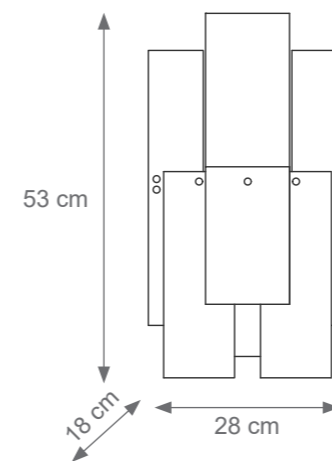

The Wall Wall Light
Code F807278
Type 2 lights electrification x Max 28W E14 CE
Size: cm. 53 h x 28 l x 18 w - 7 kg