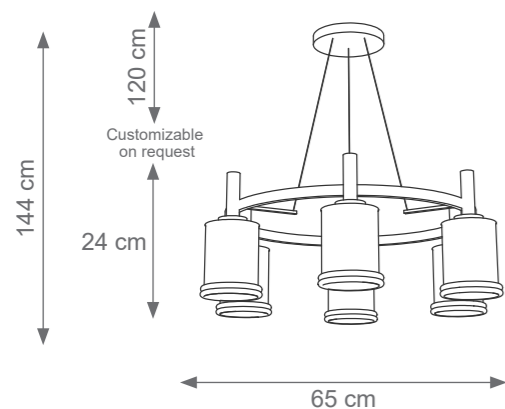

The Wall Wall Light
Code F807556
Type 2 lights electrification x Max 28W E14 CE
Size: cm. 50 h x 13 l x 6 w - 2.5 kg

The Wall Wall Light
Code F807550
Type 2 lights electrification x Max 28W E14 CE
Size: cm. 42 h x 13 l x 6 w - 2 kg

GILDA

TECHNICAL DRAWINGS

Collection Materials: Brass Structure and Porcelain

Height customizable on request

Gilda Small Chandelier
Code: I807674
Type 6 lights electrification x Max 28W E14 CE
Size: cm. 24 h x 65 ø - 6 kg