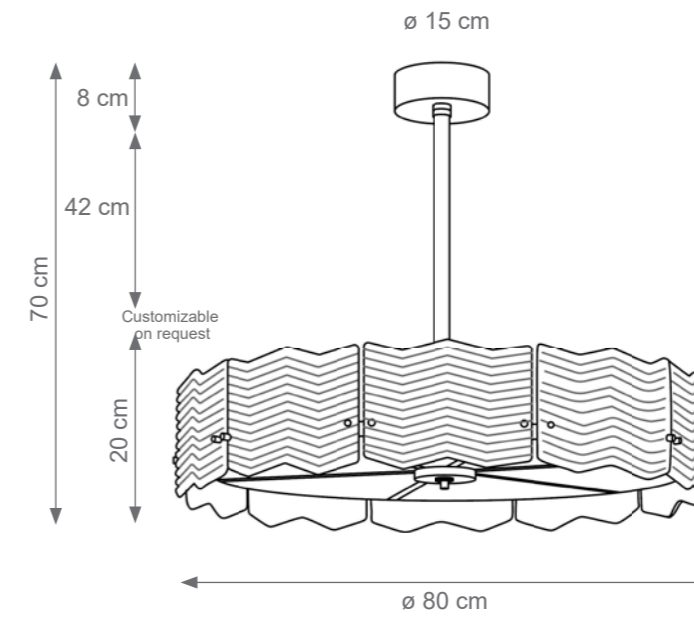

Kate Chandelier
Code: F807904
Type 6 lights electrification x Max 28W E14 CE
Size: cm. 20 h x 80 ø - 16 kg

ROMBO

TECHNICAL DRAWINGS

Collection Materials: Brass Structure, Porcelain, Murano Glass
Height customizable on request