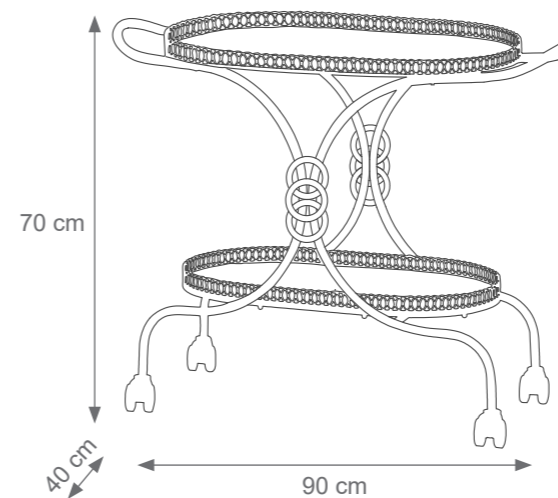

TROLLEY

TECHNICAL DRAWINGS

Collection Materials: Brass Structure, Glass Top

Drink Trolley
Code: I807329
Size: cm. 73 h x 72 l x 42 w

Disco Trolley
Code: I807328
Size: cm. 70 h x 68 l x 60 w

New York Trolley
Code: 4806876
cm. 70 h x 90 l x 40 w

Diva Trolley
Code: 4807741
cm. 70 h x 90 l x 44 w

MIRROR

TECHNICAL DRAWINGS

Collection Materials: Brass Structure. Porcelain, Inox

Round Dandelion Mirror
Code 4007456
Size: cm. 59 h x 59 l x 5 w

Venusia Mirror
Code F807388
Size: cm. 55 h x 55 l x 5 w