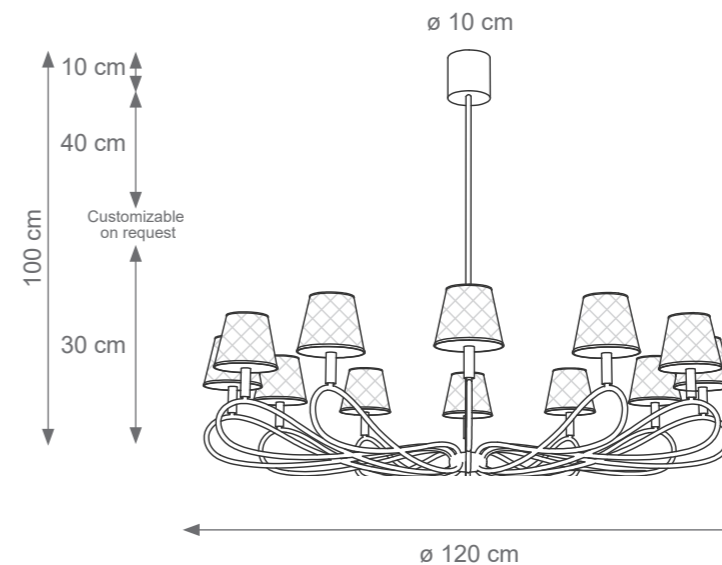

Medium Infinity Chandelier
Code: L807299
Type 12 lights electrification x Max 28W E14 CE
Size: cm. 30 h x 120 ø - 10 kg