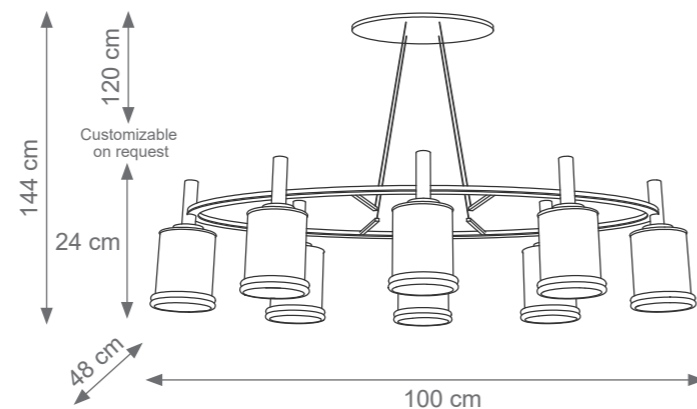

GILDA

TECHNICAL DRAWINGS

Collection Materials: Brass Structure and Porcelain

Height customizable on request

Gilda Small Chandelier
Code: I807674
Type 6 lights electrification x Max 28W E14 CE
Size: cm. 24 h x 65 ø - 6 kg