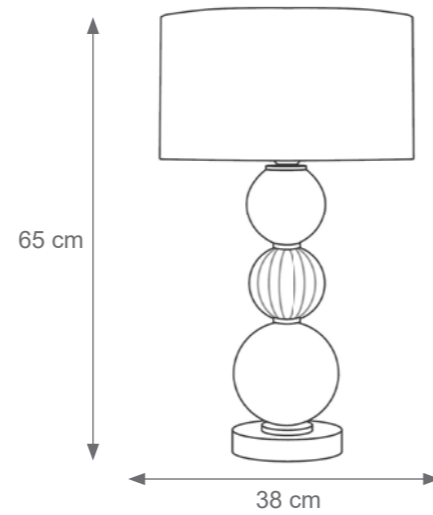

Lady V Big Table Lamp
Code: F807907
Type 1 lights electrification x Max 53W E27 CE
Size: cm. 65 h x 38 ø