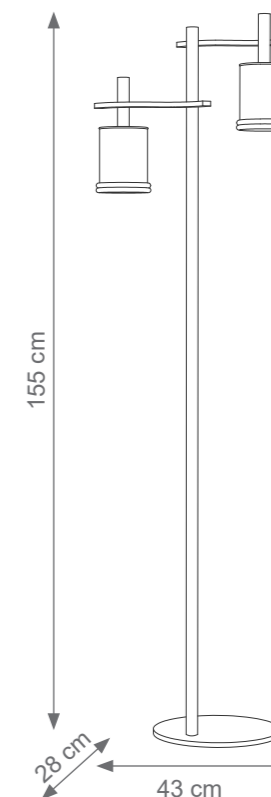

GILDA

TECHNICAL DRAWINGS

Collection Materials: Brass Structure and Porcelain

Height customizable on request

Gilda Small Chandelier
Code: I807674
Type 6 lights electrification x Max 28W E14 CE
Size: cm. 24 h x 65 ø - 6 kg

Gilda Oval Chandelier
Code: I807675
Type 8 lights electrification x Max 28W E14 CE
Size: cm. 24 h x 100 l x 48 w - 8 kg

Gilda Chandelier
Code: F807502
Type 19 lights electrification x Max 28W E14 CE
Size: cm. 100 h x 87 ø - 20 kg

Gilda Applique
Code: I807673
Type 1 lights electrification x Max 28W E14 CE
Size: cm. 24 h x 18 l x 11 w - 1 kg

Gilda Table Lamp
Code: I807671
Type 1 lights electrification x Max 28W E14 CE
Size: cm. 48 h x 26 l x 19 w - 1,5 kg