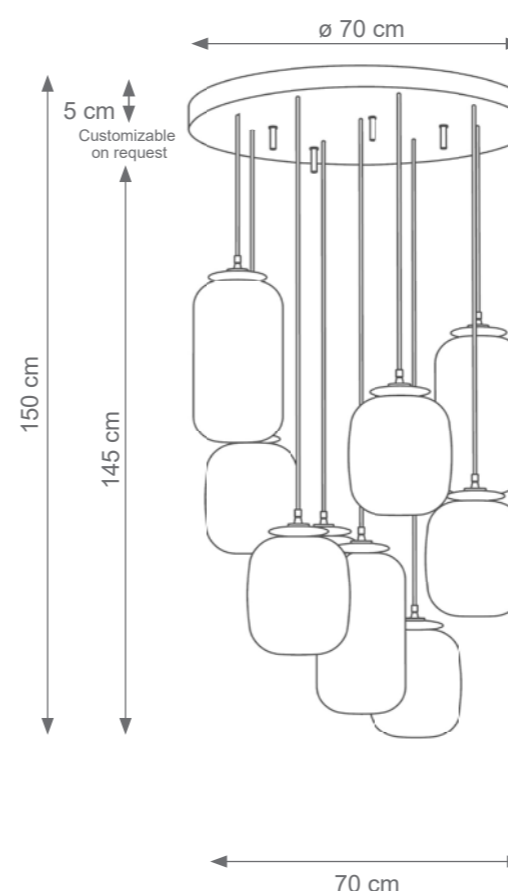

LONG ISLAND

TECHNICAL DRAWINGS

Collection Materials: Murano Glass, Brass Structure
Height customizable on request

Long Island Chandelier
Code: F807827
Type 9 lights electrification x Max 28W E14 CE
Size: cm. 150 h x 70 l - 32 kg