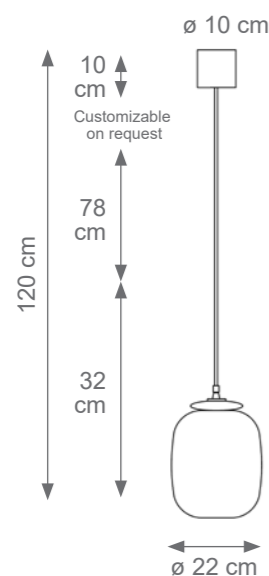

SOHO

TECHNICAL DRAWINGS

Collection Materials: Murano Glass, Brass Structure
Height customizable on request

Soho Pendant Light
Code: F808031
Type 1 lights electrification x Max 28W E14 CE
Size: cm. 32 h x 22 ø - 3 kg