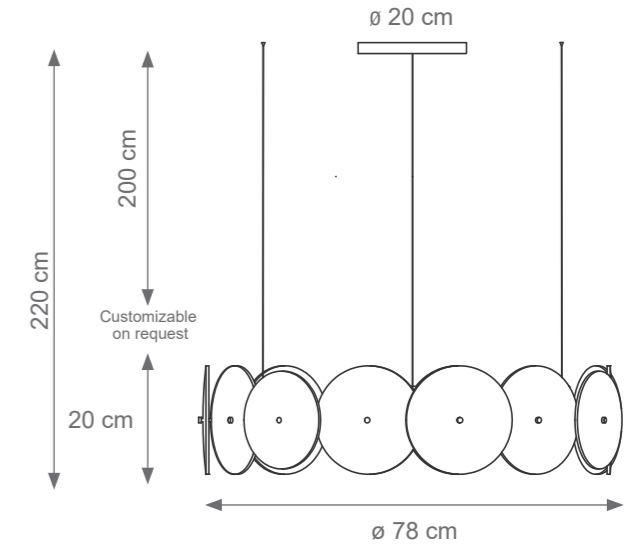

Dandelion Chandelier
Code: I807677
LED light
Size: cm. 20 h x 78 ø - 20 kg