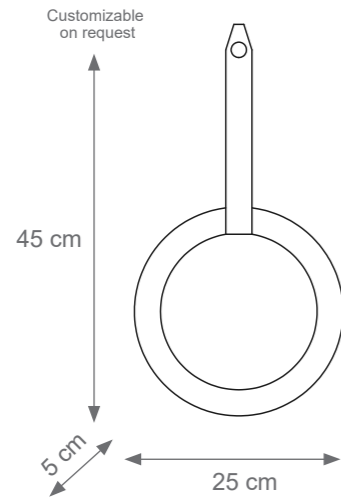

YURI

TECHNICAL DRAWINGS

Collection Materials: Porcelain, Leather

Height customizable on request

Small Yuri Pendant Light
Code: 0007499
Type 1 electrification Led Light
Size: cm. 45 h x 25 l x 5 w - 700 gr.