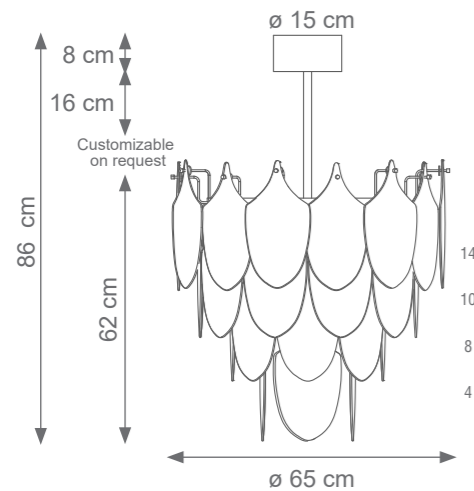

Mignon Peacock Chandelier (4 levels, 36 feathers)
Code: F807912
Type 9 lights electrification x Max 28W E14 CE
Size: cm. 62 h x 65 ø - 21 kg