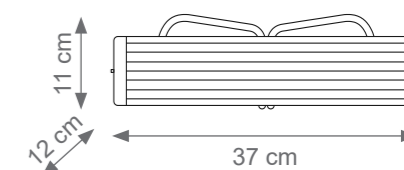

Drum Frame Wall Light
Code: F807667
Type 2 lights electrification x Max 28W E14 CE
Size: cm. 11 h x 37 l x 12 w - 2,5 kg