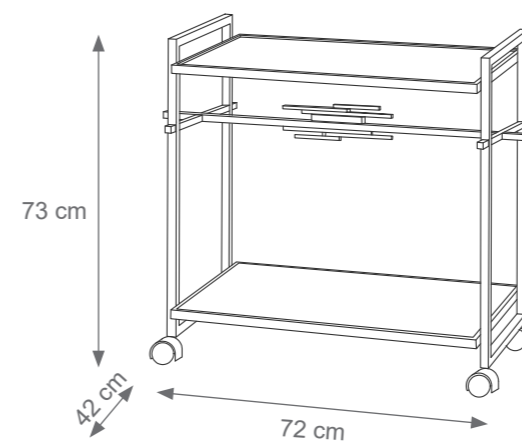

TROLLEY

TECHNICAL DRAWINGS

Collection Materials: Brass Structure, Glass Top

Drink Trolley
Code: I807329
Size: cm. 73 h x 72 l x 42 w

Disco Trolley
Code: I807328
Size: cm. 70 h x 68 l x 60 w

New York Trolley
Code: 4806876
cm. 70 h x 90 l x 40 w