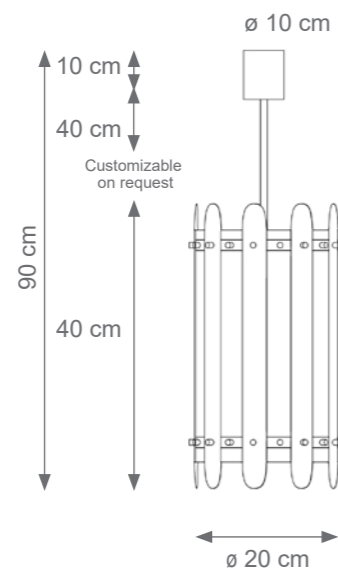

BLUSH TECHNICAL DRAWINGS

Collection Materials: Brass Structure, Murano Glass

Height customizable on request

Small Blush Chandelier
Code: F807336
Type 4 lights electrification x Max 28W E14 CE
Size: cm. 40 h x 20 ø - 12 kg