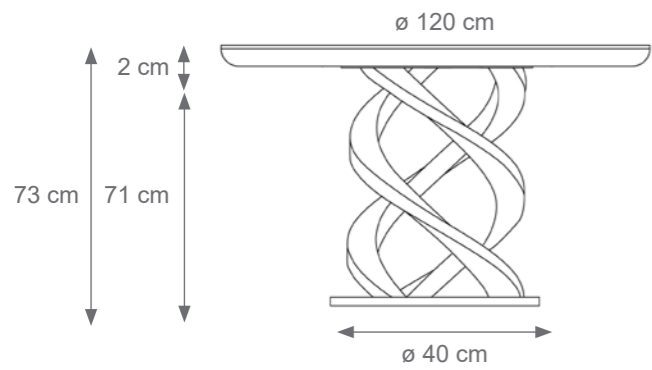

Cerberus Dining Table
Code: M807473
Size: cm. 73 h x 120 ø
Only Base Code: M807464