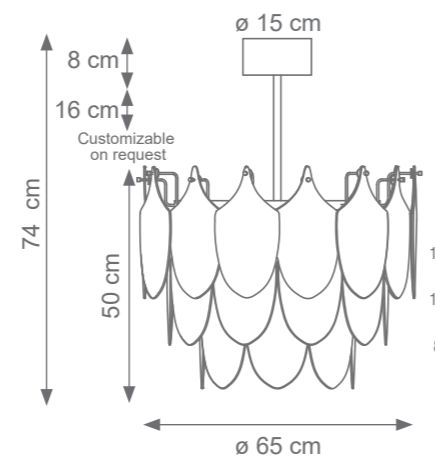

Peacock Chandelier (3 levels, 32 feathers)
Code: F807821
Type 9 lights electrification x Max 28W E14 CE
Size: cm. 50 h x 65 ø - 19 kg