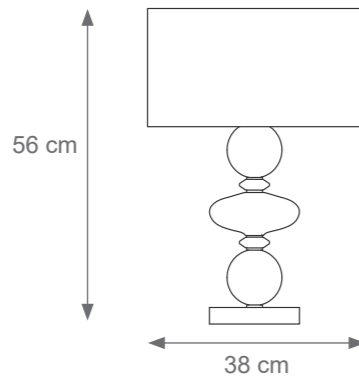

Diva Table Lamp Ava
Code: 4807678
Type 1 lights electrification x Max 53W E27 CE
Size: cm. 65 h x 38 ø - 3 kg

Diva Table Lamp Greta
Code: 4807679
Type 1 lights electrification x Max 53W E27 CE
Size: cm. 56 h x 38 ø w - 3 kg