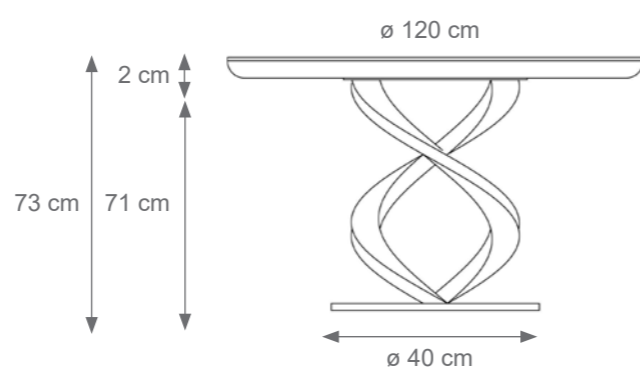

Woman Dining Table
Code: M807469
Size: cm. 73 h x 120 ø
Only Base Code: M807462

TOP SHAPES AND SIZES

Top Available in: Marble Tempered Glass Lacquered Wood