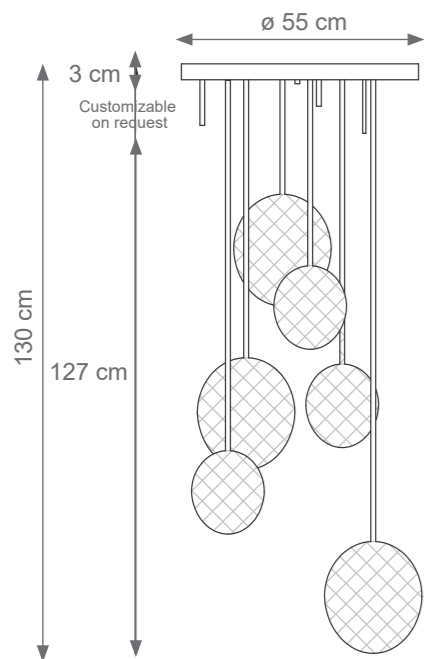

LONDON TECHNICAL DRAWINGS

Collection Materials: Brass Structure, Porcelain

Height customizable on request

Small London Chandelier
Code: L807295
Type 6 lights electrification x Max 28W E14 CE
Size: cm. 33 h x 70 ø - 4 kg

Infinity Applique
Code: L807554
Type 1 lights electrification x Max 28W E14 CE
Size: cm. 35 h x 18 l x 13 w - 1 kg

Large Infinity Chandelier
Code: L807298
Type 18 lights electrification x Max 28W E14 CE
Size: cm. 60 h x 120 ø - 13 kg

MIAMI

TECHNICAL DRAWINGS

Collection Materials: Brass Structure, Porcelain

Height customizable on request

Miami Round Chandelier
Code: F807265
Type 6 lights electrification x Max 28W E14 CE
Size: cm. 130 h x 55 ø - 6 kg