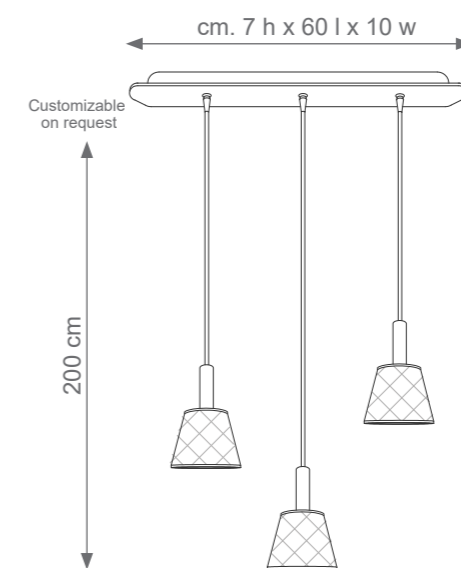

Miami Wall Light
Code: F807267
Type 1 lights electrification x Max 28W E14 CE
Size: cm. 20 h x 25 l x 15 wV - 1 kg

Miami Table Lamp
Code: F807268
Type 1 lights electrification x Max 28W E14 CE
Size: cm. 63 h x 37 l x 23 w - 1,5 kg

BLACK TIE

TECHNICAL DRAWINGS

Collection Materials: Porcelain, Brass Structure

Height customizable on request

Black Tie Pendant Light
Code: 0007533
Type 1 electrification Led Light
Size: cm. 20 h x 14 ø - 1 kg