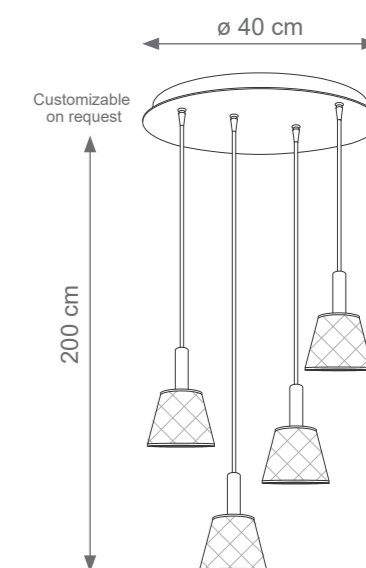

MIAMI

TECHNICAL DRAWINGS

Collection Materials: Brass Structure, Porcelain

Height customizable on request

BLACK TIE

TECHNICAL DRAWINGS

Collection Materials: Porcelain, Brass Structure

Height customizable on request

Black Tie Pendant Light
Code: 0007535
Type 61 electrification Led Light
Size: cm. max 200 h x 40 ø - 9 kg