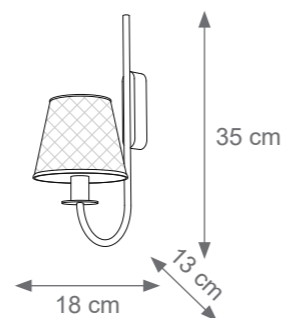

Infinity Applique
Code: L807554
Type 1 lights electrification x Max 28W E14 CE
Size: cm. 35 h x 18 l x 13 w - 1 kg