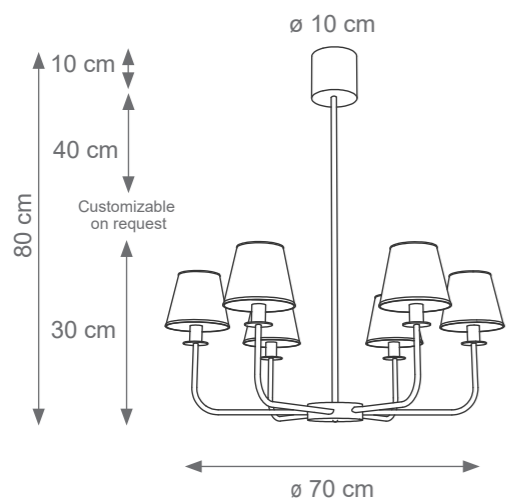

REVE

TECHNICAL DRAWINGS

Collection Materials: Brass Structure and Porcelain

Small Reve Chandelier
Code: L807305
Type 6 lights electrification x Max 28W E14 CE
Size: cm. 30 h x 70 ø - 4 kg