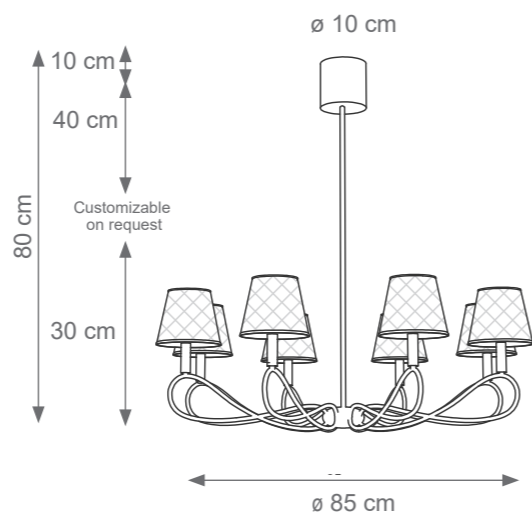

Infinity Chandelier
Code: L807540
Type 8 lights electrification x Max 28W E14 CE
Size: cm. 30 h x 85 ø - 6 kg