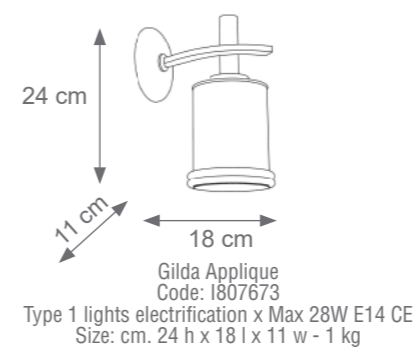

GILDA

TECHNICAL DRAWINGS

Collection Materials: Brass Structure and Porcelain

Height customizable on request

MIKADO

TECHNICAL DRAWINGS

Collection Materials: Brass Structure, Porcelain, Murano Glass

Height customizable on request