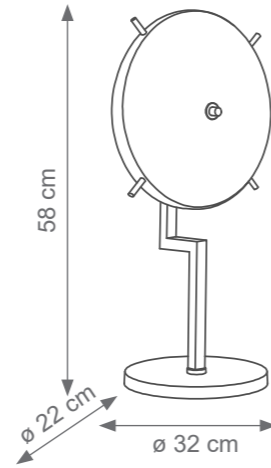

DANDELION TECHNICAL DRAWINGS

Collection Materials: Brass Structure, Porcelain, Murano Glass

Height customizable on request

Small Venusia Wall / Ceiling Light
Code: F807565
Type 1 lights electrification x Max 28W E14 CE
Size: cm. 32 h x 32 l x 12 w - 2 kg

Medium Venusia Wall / Ceiling Light
Code: F807282
Type 2 lights electrification x Max 28W E14 CE
Size: cm. 43 h x 43 l x 14 w - 3 kg

Large Venusia Wall / Ceiling Light
Code: F807285
Type 2 lights electrification x Max 28W E14 CE
Size: cm. 51 h x 51 l x 15 w - 4 kg