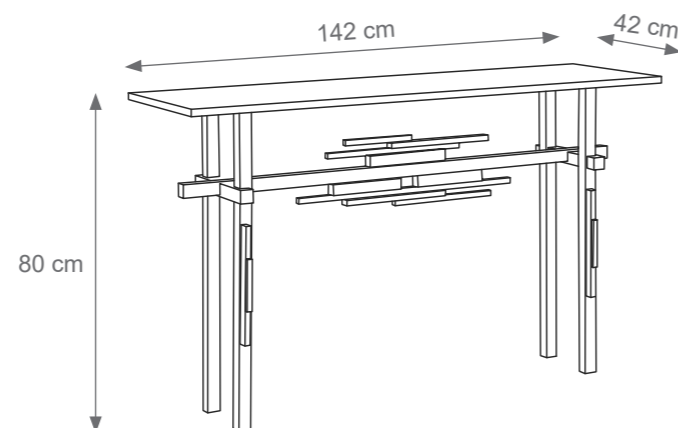

London Large Console
Code: I806002
Size: cm. 80 h x 142 l x 42 w