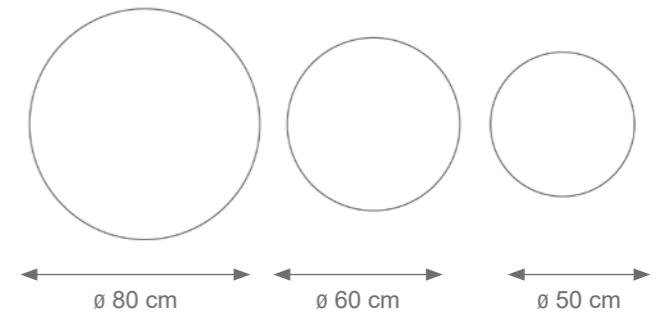

Code: 9005333
Size: cm. ø 80

Code: 9005332
Size: cm. ø 60

Code: 9005331
Size: cm. ø 50