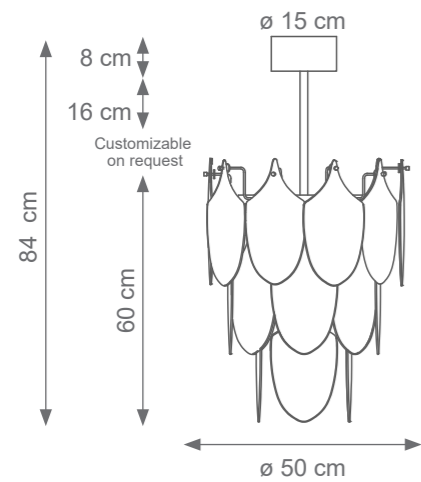

PEACOCK TECHNICAL DRAWINGS

Collection Materials: Brass Structure, Porcelain, Murano Glass

Height customizable on request

Mini Mignon Peacock Chandelier (3 levels, 22 feathers)
Code: F807731
Type 6 lights electrification x Max 28W E14 CE
Size: cm. 60 h x 50 ø - 15 kg