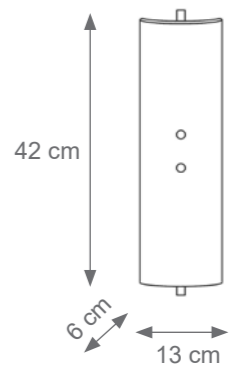

The Wall Wall Light
Code F807550
Type 2 lights electrification x Max 28W E14 CE
Size: cm. 42 h x 13 l x 6 w - 2 kg