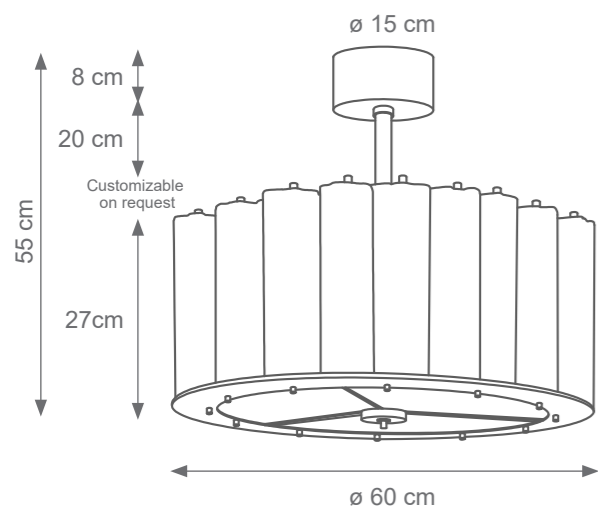

DRUM

TECHNICAL DRAWINGS

Collection Materials: Brass Structure, Murano Glass

Height customizable on request

Small Drum Chandelier
Code: F807292
Type 6 lights electrification x Max 28W E14 CE
Size: cm. 27 h x 60 ø - 23 kg