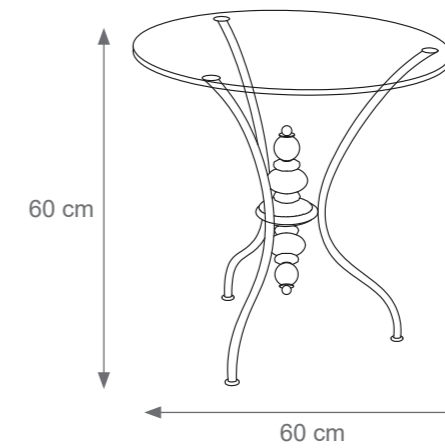

TROLLEY

TECHNICAL DRAWINGS

Collection Materials: Brass Structure, Glass Top

Drink Trolley
Code: I807329
Size: cm. 73 h x 72 l x 42 w

Disco Trolley
Code: I807328
Size: cm. 70 h x 68 l x 60 w

New York Trolley
Code: 4806876
cm. 70 h x 90 l x 40 w

Diva Trolley
Code: 4807741
cm. 70 h x 90 l x 44 w

MIRROR

TECHNICAL DRAWINGS

Collection Materials: Brass Structure. Porcelain, Inox

Round Dandelion Mirror
Code 4007456
Size: cm. 59 h x 59 l x 5 w

Venusia Mirror
Code F807388
Size: cm. 55 h x 55 l x 5 w

Large Round Dandelion Mirror
Code 4007457
Size: cm. 80 h x 80 l x 5 w

Portofino Mirror
Code 7004329
Size: cm. 100 h x 80 l x 5 w

Oval Dandelion Mirror
Code 4007532
Size: cm. 115 h x 59 l x 5 w

Brad Mirror
Code 4002516
Size: cm. 120 h x 70 l x 2 w

TABLE

TECHNICAL DRAWINGS

Collection Materials: Brass Structure. Marble or Glass Top

Peacock Coffee Table (32 feathers)
Code: 1807327
Size: cm. 57 h x 82 ø - 68 kg
white marble top

Diva Side Table
Code: 4807742
cm. 60 h x 60 ø