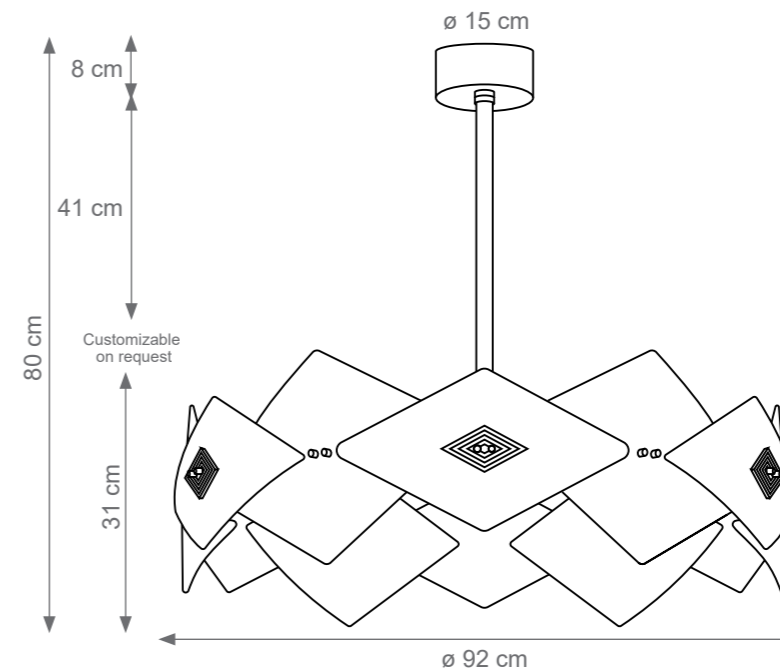

Rombo Chandelier
Code: F807702
Type 6 lights electrification x Max 28W E14 CE
Size: cm. 31 h x 92 ø - 16 kg