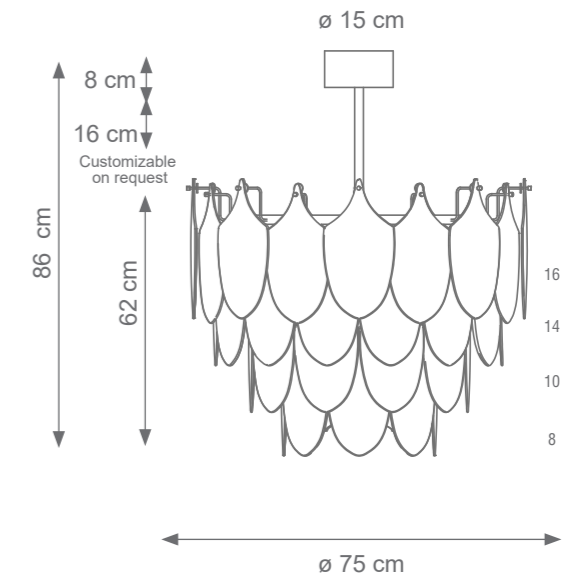

Peacock Chandelier (4 levels, 48 feathers)
Code: F807561
Type 9 lights electrification x Max 28W E14 CE
Size: cm. 62 h x 75 ø - 38 kg