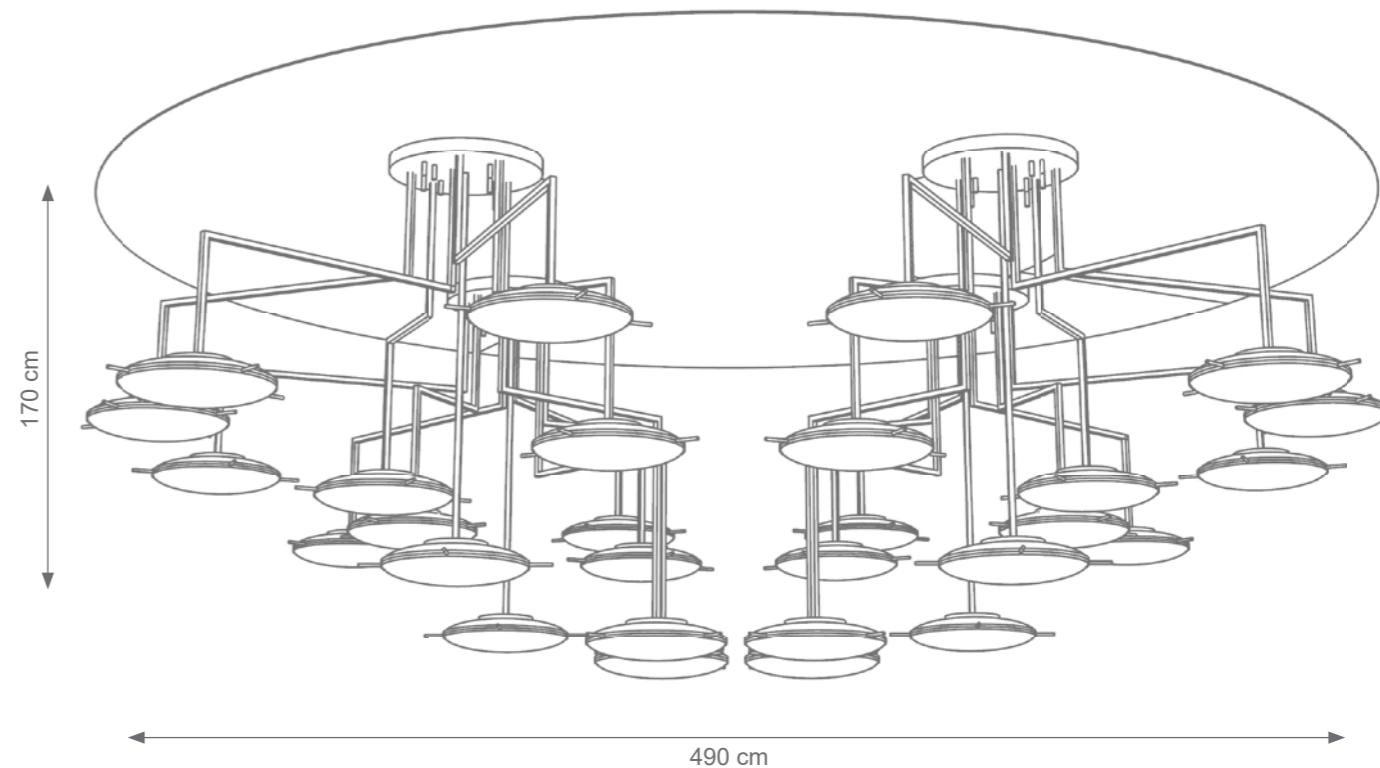

VENUSIA

TECHNICAL DRAWINGS

Collection Materials: Brass Structure, Murano Glass

Height customizable on request

King Venusia Chandelier
bottom view