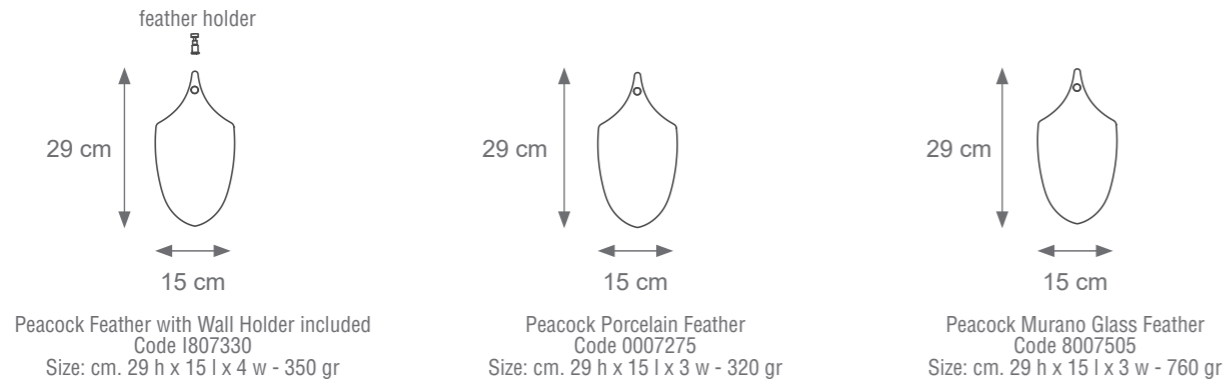

BALI
F807277.347

CHAMPAGNE
F807277.348

LONDON
F807277.349

CINDERELLA
F807277.520

PEACOCK

TECHNICAL DRAWINGS

Collection Materials: Brass Structure, Porcelain, Murano Glass

PEACOCK TECHNICAL DRAWINGS