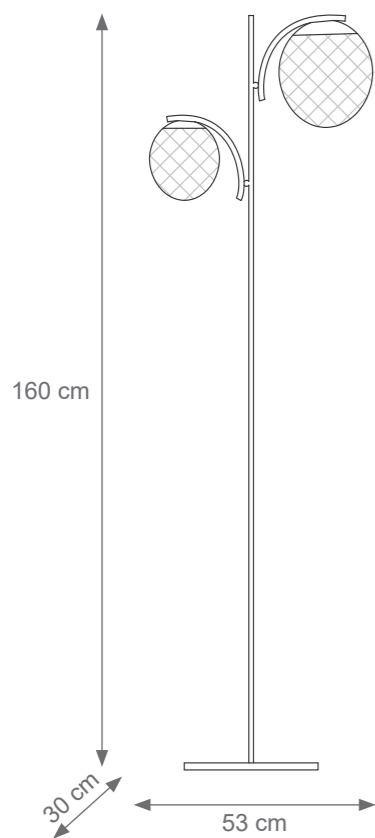

LONDON TECHNICAL DRAWINGS

Collection Materials: Brass Structure, Porcelain

Height customizable on request

Small London Chandelier
Code: L807295
Type 6 lights electrification x Max 28W E14 CE
Size: cm. 33 h x 70 ø - 4 kg

MIAMI

TECHNICAL DRAWINGS

Collection Materials: Brass Structure, Porcelain

Height customizable on request

Miami Round Chandelier
Code: F807265
Type 6 lights electrification x Max 28W E14 CE
Size: cm. 130 h x 55 ø - 6 kg

Miami Long Chandelier
Code: F807266
Type 6 lights electrification x Max 28W E14 CE
Size: cm. 130 h x 126 l x 30 w - 6 kg

Miami Floor Lamp
Code: F807269
Type 2 lights electrification x Max 28W E14 CE
Size: cm. 160 h x 53 l x 30 w - 3 kg