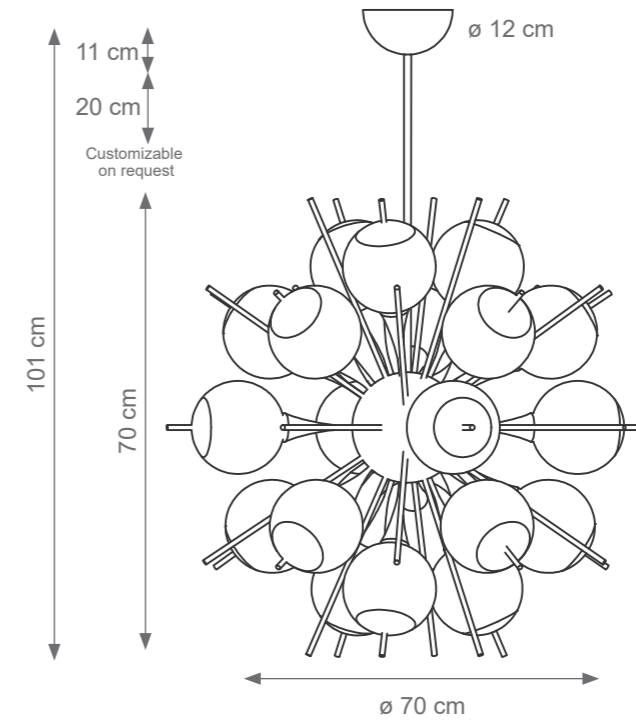

VEGA TECHNICAL DRAWINGS

Collection Materials: Brass Structure, Murano Glass
Height customizable on request

Small Vega Chandelier
Code: F807264
Type 20 lights electrification x Max 28W E14 CE
Size: cm. 70 h x 70 ø - 15 kg