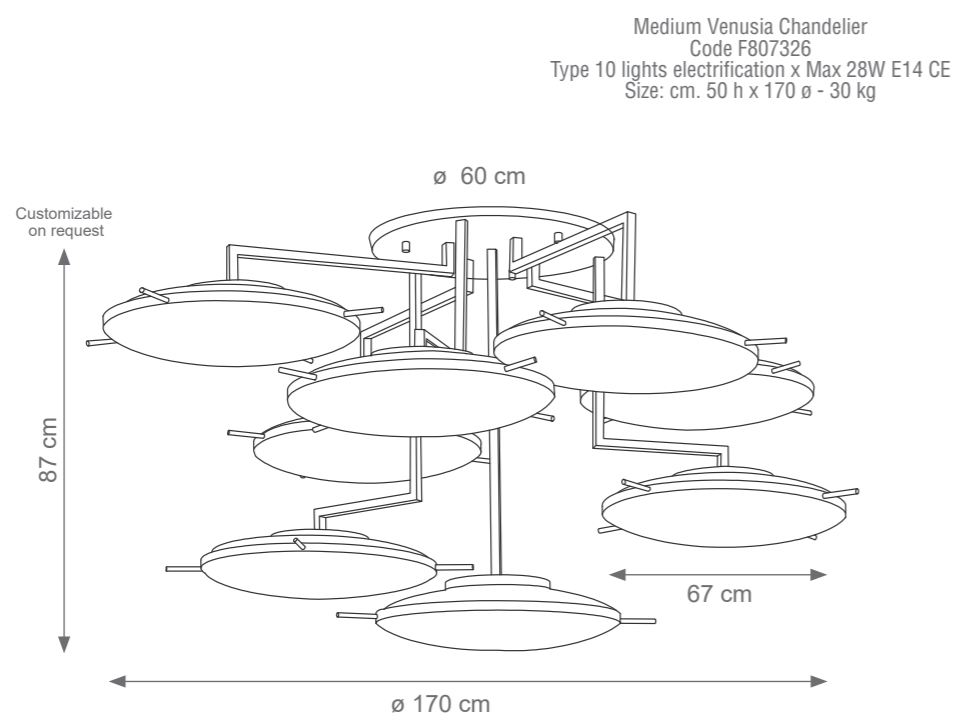

VENUSIA

TECHNICAL DRAWINGS

Collection Materials: Brass Structure, Murano Glass

Height customizable on request

King Venusia Chandelier
bottom view