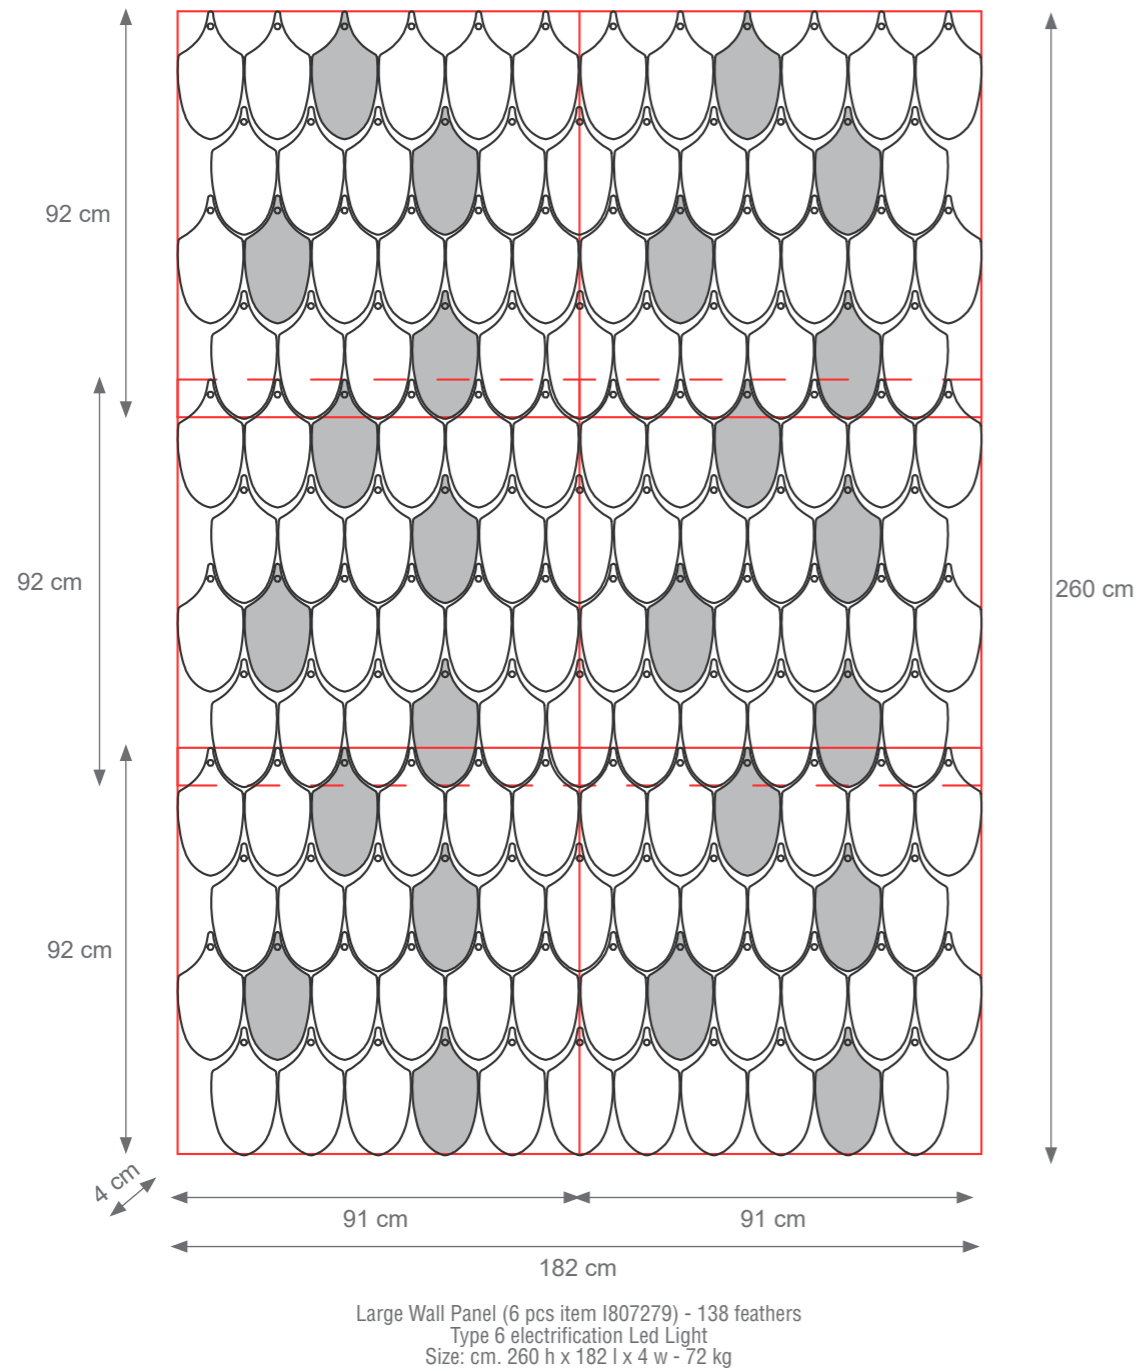

BALI
F807277.347

CHAMPAGNE
F807277.348

LONDON
F807277.349

CINDERELLA
F807277.520

PEACOCK

TECHNICAL DRAWINGS

Collection Materials: Brass Structure, Porcelain, Murano Glass

PEACOCK TECHNICAL DRAWINGS