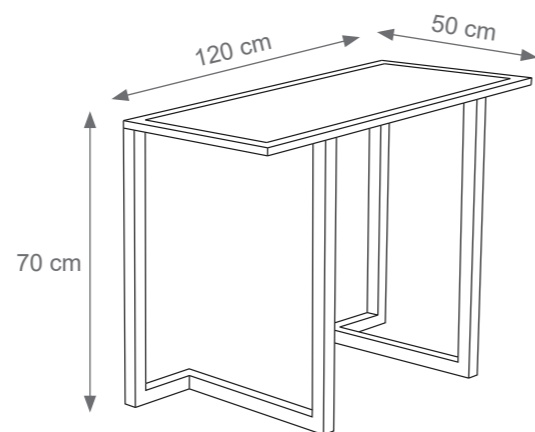

Small Deco Console
Code: A806003
Size: cm. 70 h x 120 l x 50 w