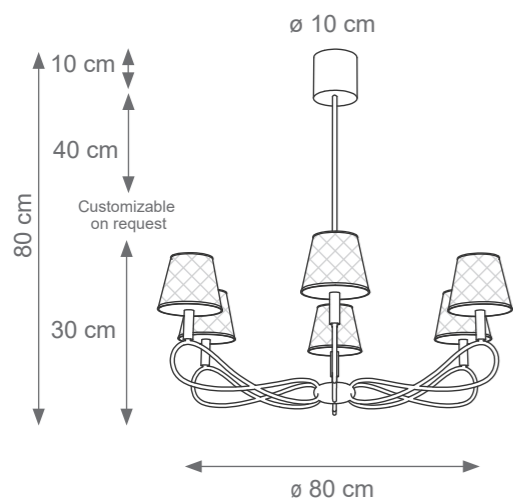

INFINITY TECHNICAL DRAWINGS

Collection Materials: Brass Structure, Porcelain

Height customizable on request

Small Infinity Chandelier
Code: L807300
Type 6 lights electrification x Max 28W E14 CE
Size: cm. 30 h x 80 ø - 4 kg