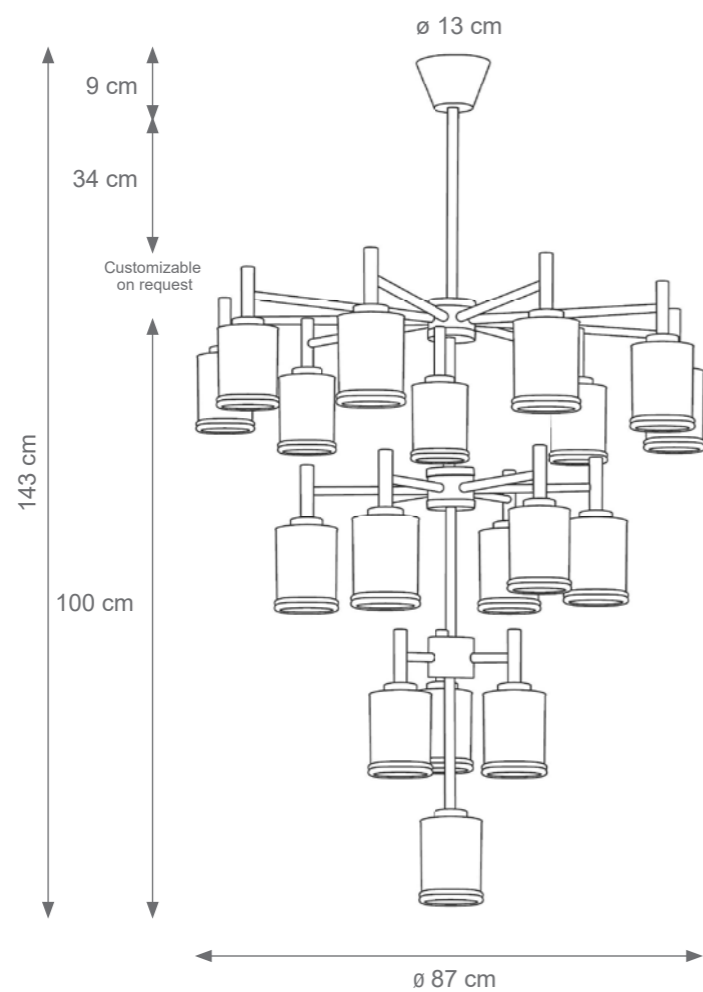

Gilda Chandelier
Code: F807502
Type 19 lights electrification x Max 28W E14 CE
Size: cm. 100 h x 87 ø - 20 kg