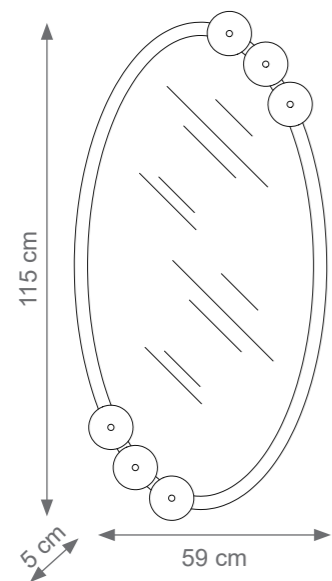

TROLLEY

TECHNICAL DRAWINGS

Collection Materials: Brass Structure, Glass Top

Drink Trolley
Code: I807329
Size: cm. 73 h x 72 l x 42 w

Disco Trolley
Code: I807328
Size: cm. 70 h x 68 l x 60 w

New York Trolley
Code: 4806876
cm. 70 h x 90 l x 40 w

Diva Trolley
Code: 4807741
cm. 70 h x 90 l x 44 w

MIRROR

TECHNICAL DRAWINGS

Collection Materials: Brass Structure. Porcelain, Inox

Round Dandelion Mirror
Code 4007456
Size: cm. 59 h x 59 l x 5 w

Venusia Mirror
Code F807388
Size: cm. 55 h x 55 l x 5 w

Large Round Dandelion Mirror
Code 4007457
Size: cm. 80 h x 80 l x 5 w

Portofino Mirror
Code 7004329
Size: cm. 100 h x 80 l x 5 w

Oval Dandelion Mirror
Code 4007532
Size: cm. 115 h x 59 l x 5 w

Brad Mirror
Code 4002516
Size: cm. 120 h x 70 l x 2 w