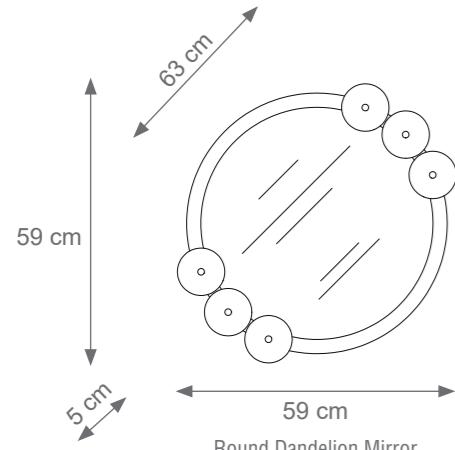

TROLLEY

TECHNICAL DRAWINGS

Collection Materials: Brass Structure, Glass Top

Drink Trolley
Code: I807329
Size: cm. 73 h x 72 l x 42 w

Disco Trolley
Code: I807328
Size: cm. 70 h x 68 l x 60 w

New York Trolley
Code: 4806876
cm. 70 h x 90 l x 40 w

Diva Trolley
Code: 4807741
cm. 70 h x 90 l x 44 w

MIRROR

TECHNICAL DRAWINGS

Collection Materials: Brass Structure. Porcelain, Inox

Round Dandelion Mirror
Code 4007456
Size: cm. 59 h x 59 l x 5 w

Venusia Mirror
Code F807388
Size: cm. 55 h x 55 l x 5 w