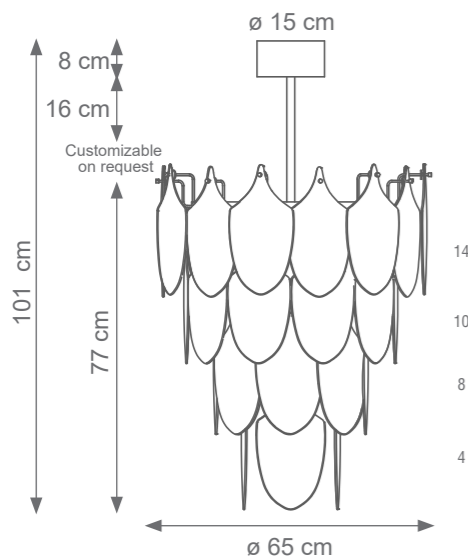

Mignon Peacock Chandelier (4 levels, 36 feathers)
Code: F807651
Type 9 lights electrification x Max 28W E14 CE
Size: cm. 77 h x 65 ø - 29 kg