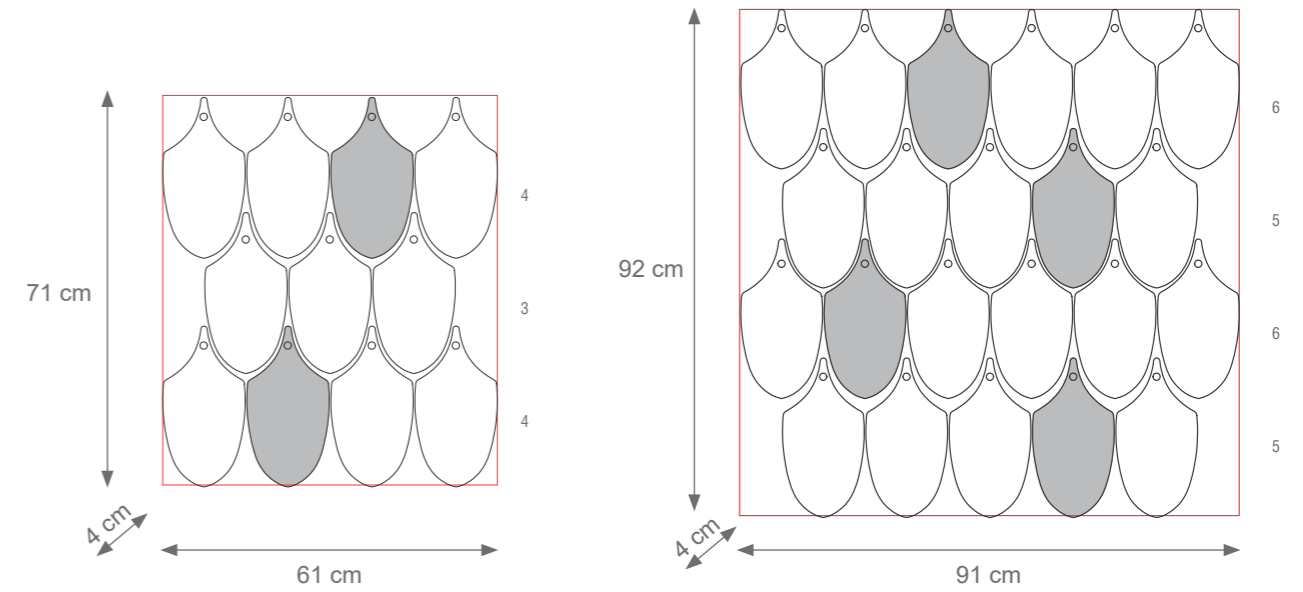

BALI
F807277.347

CHAMPAGNE
F807277.348

LONDON
F807277.349

CINDERELLA
F807277.520

PEACOCK

TECHNICAL DRAWINGS

Collection Materials: Brass Structure, Porcelain, Murano Glass

PEACOCK TECHNICAL DRAWINGS