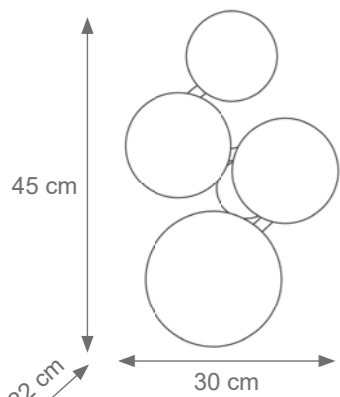

Lady V Wall Light
Code: F807906
Type 4 lights electrification x Max 53W E27 CE
Size: cm. 45 h x 30 l x 22 w - 3 Kg