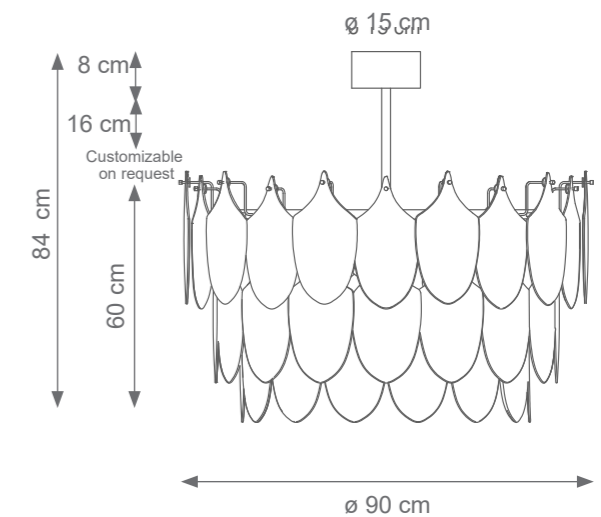

PEACOCK TECHNICAL DRAWINGS

Collection Materials: Brass Structure, Porcelain, Murano Glass

Height customizable on request