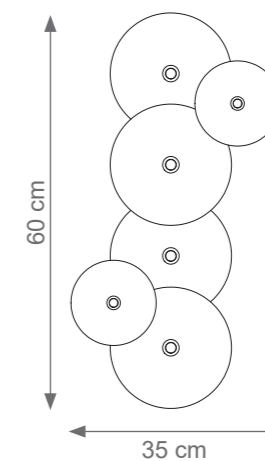

Medium Dandelion Applique
Code: F807768
Type 3 lights electrification x Max 28W E14 CE
Size: cm. 60 h x 35 l - 5 kg