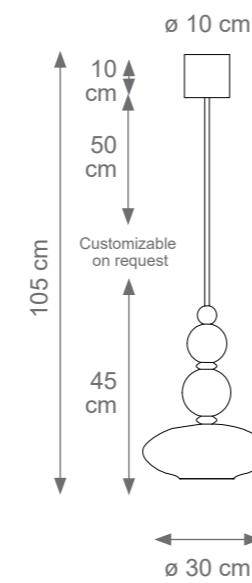

Rita Pendant Light
Code F807345
Type 1 lights electrification x Max 28W E14 CE
Size: cm. 45 h x 30 ø - 3 kg