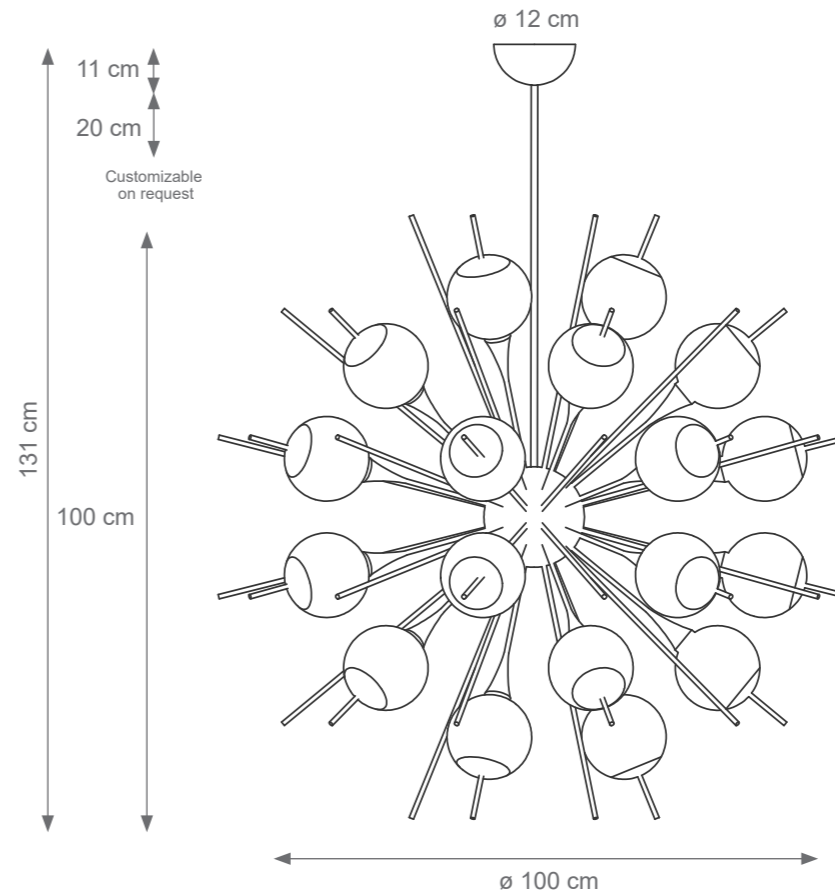

Large Vega Chandelier
Code: F807263
Type 30 lights electrification x Max 28W E14 CE
Size: cm. 100 h x 100 ø - 25 kg