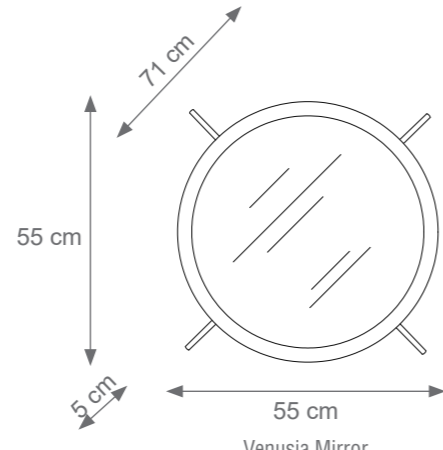

TROLLEY

TECHNICAL DRAWINGS

Collection Materials: Brass Structure, Glass Top

Drink Trolley
Code: I807329
Size: cm. 73 h x 72 l x 42 w

Disco Trolley
Code: I807328
Size: cm. 70 h x 68 l x 60 w

New York Trolley
Code: 4806876
cm. 70 h x 90 l x 40 w

Diva Trolley
Code: 4807741
cm. 70 h x 90 l x 44 w

MIRROR

TECHNICAL DRAWINGS

Collection Materials: Brass Structure. Porcelain, Inox

Round Dandelion Mirror
Code 4007456
Size: cm. 59 h x 59 l x 5 w

Venusia Mirror
Code F807388
Size: cm. 55 h x 55 l x 5 w

Large Round Dandelion Mirror
Code 4007457
Size: cm. 80 h x 80 l x 5 w

Portofino Mirror
Code 7004329
Size: cm. 100 h x 80 l x 5 w

Oval Dandelion Mirror
Code 4007532
Size: cm. 115 h x 59 l x 5 w

Brad Mirror
Code 4002516
Size: cm. 120 h x 70 l x 2 w