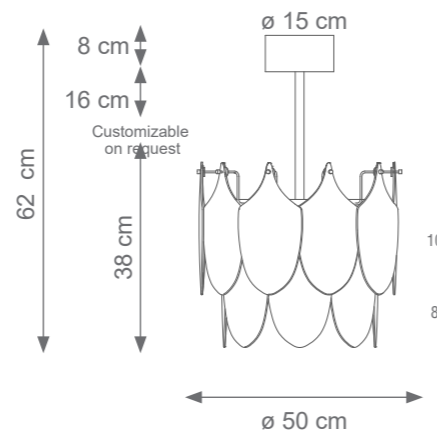

Micro Peacock Chandelier (2 levels, 18 feathers)
Code: F807911
Type 6 lights electrification x Max 28W E14 CE
Size: cm. 38 h x 50 ø - 10 kg