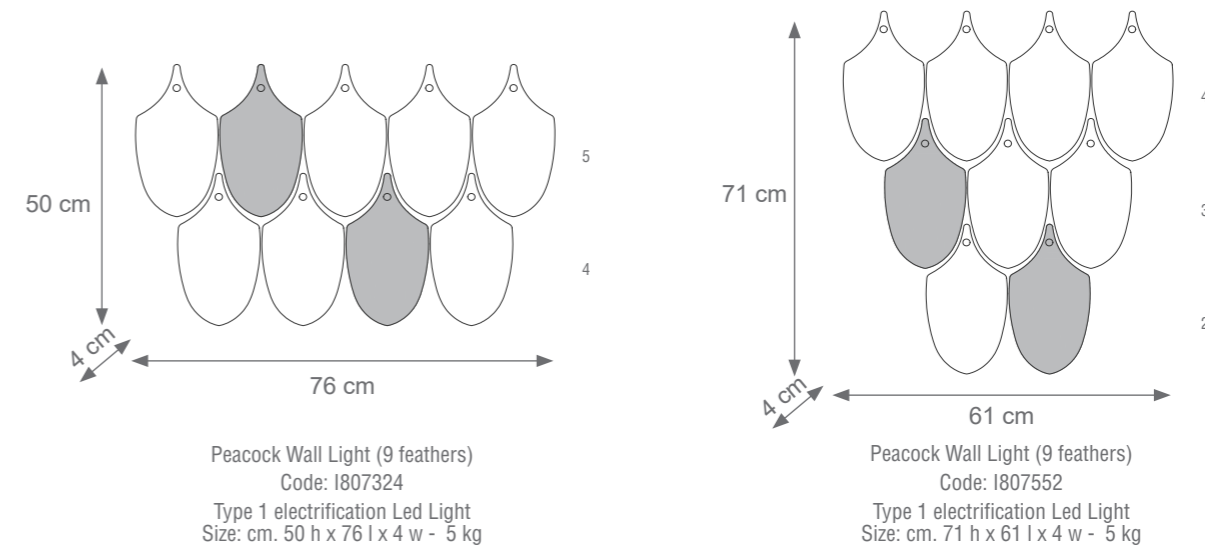

BALI
F807277.347

CHAMPAGNE
F807277.348

LONDON
F807277.349

CINDERELLA
F807277.520

PEACOCK

TECHNICAL DRAWINGS

Collection Materials: Brass Structure, Porcelain, Murano Glass

PEACOCK TECHNICAL DRAWINGS