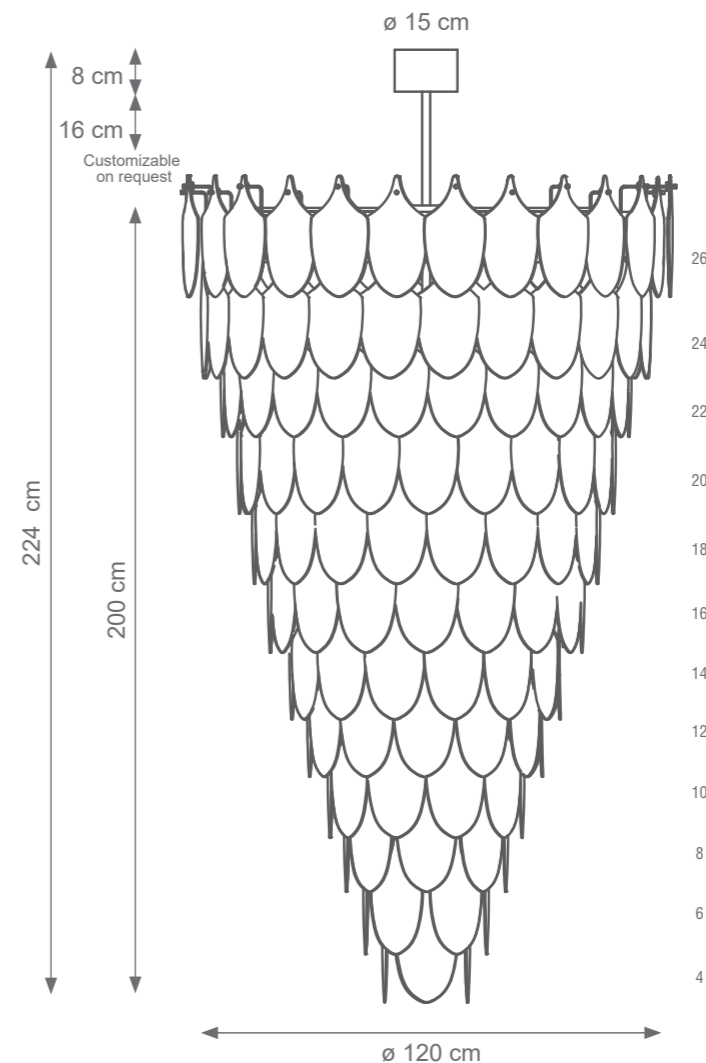

Small Peacock Chandelier (3 levels, 50 feathers)
Code: F807914
Type 9 lights electrification x Max 28W E14 CE
Size: cm. 60 h x 90 ø - 40 kg

King Peacock Chandelier (12 levels, 180 feathers)
Code F807558
Type 24 lights electrification x Max 28W E14 CE
Size: cm. 200 h x 120 ø - 150 kg