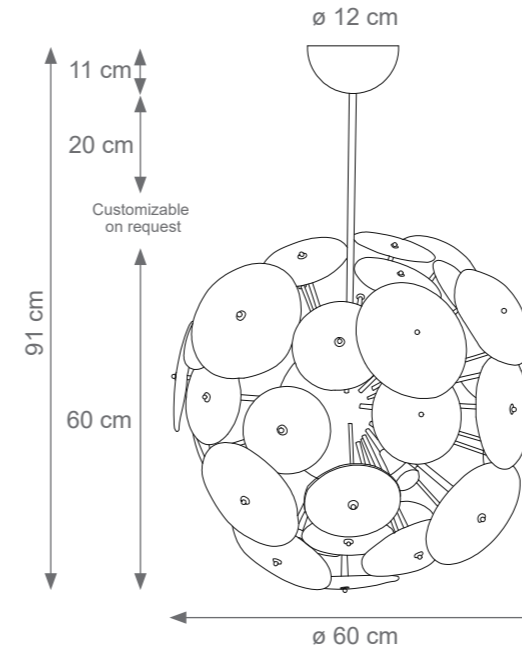

Small Dandelion Chandelier
Code: F807503
Type 8 lights electrification x Max 28W E14 CE
Size: cm. 60 h x 60 ø - 16 kg