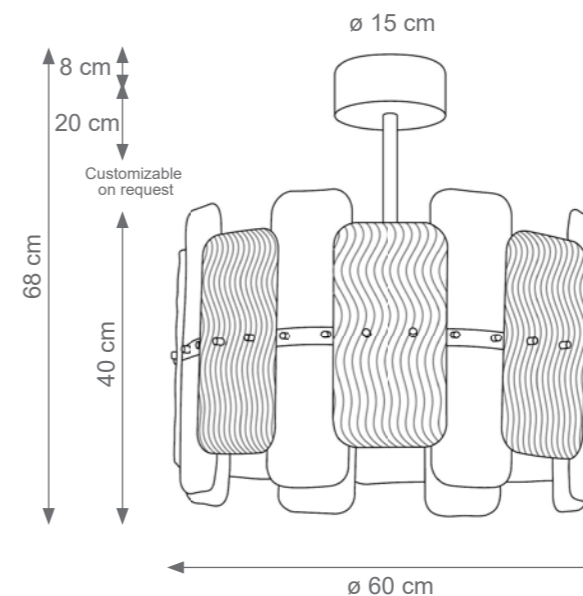

Mikado Chandelier
Code: F807902
Type 6 lights electrification x Max 28W E14 CE
Size: cm. 40 h x 60 ø - 18 kg