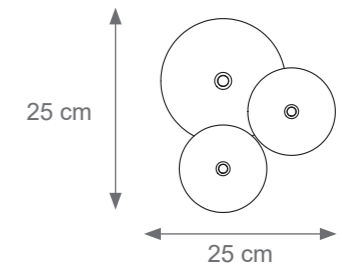

Small Dandelion Applique
Code: F807901
Type 1 lights electrification x Max 28W E14 CE
Size: cm. 25 h x 25 l - 3 kg