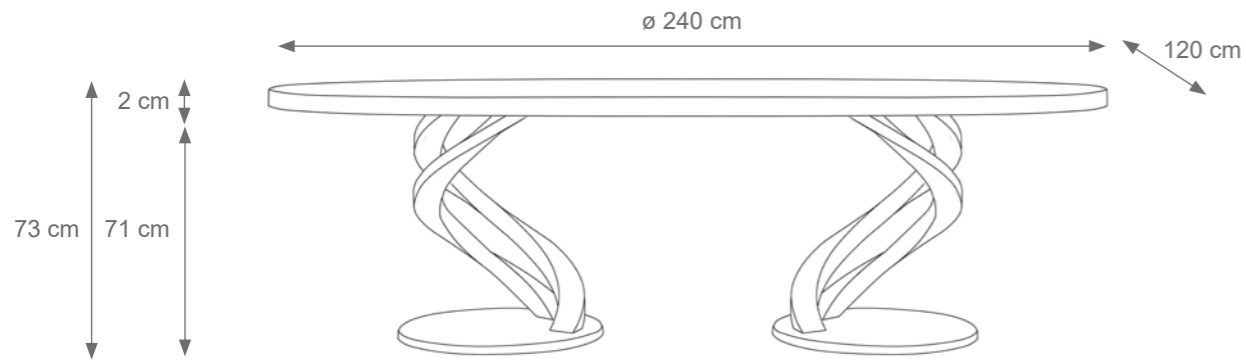

ECLYPSE

TECHNICAL DRAWINGS

Collection Materials: Inox Steel 304 Structure

Eclipse Oval Dining Table
Code: M804872
Size: cm. 73 h x 240 l x 120 w
Only Base Code: M807460