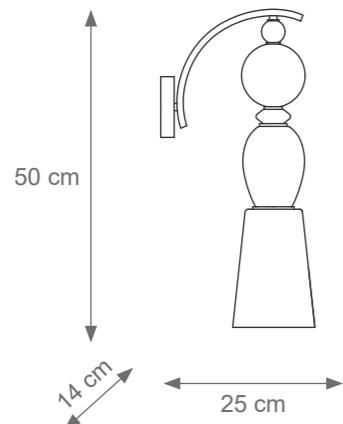

Diva Applique Ava
Code: F807544
Type 1 lights electrification x Max 28W E14 CE
Size: cm. 50 h x 25 l x 14 w - 3 kg