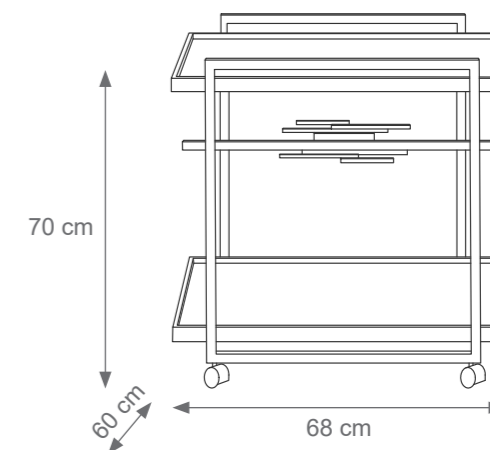

DYNASTY

TECHNICAL DRAWINGS

Collection Materials: Brass Structure, Lacquered Wood Top

Dynasty Bookcase
Code: F807389
Size: cm. 250 h x 135 l x 35 w

CONSOLE

TECHNICAL DRAWINGS

Collection Materials: Brass Structure, Marble top

Large Deco Console
Code: A807391
Size: cm. 80 h x 150 l x 50 w

Small Deco Console
Code: A806003
Size: cm. 70 h x 120 l x 50 w

Venusia Console
Code: F807501
Size: cm. 86 h x 120 l x 46 w

London Large Console
Code: I806002
Size: cm. 80 h x 142 l x 42 w

TROLLEY

TECHNICAL DRAWINGS

Collection Materials: Brass Structure, Glass Top

Drink Trolley
Code: I807329
Size: cm. 73 h x 72 l x 42 w

Disco Trolley
Code: I807328
Size: cm. 70 h x 68 l x 60 w

New York Trolley
Code: 4806876
cm. 70 h x 90 l x 40 w