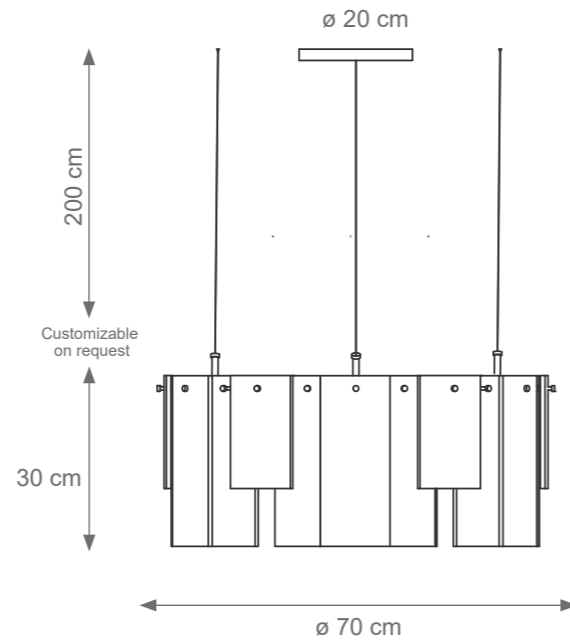

The Wall Short Chandelier
Code F807676
Type 1 Led Light
Size: cm. 30 h x 70 ø - 24 kg