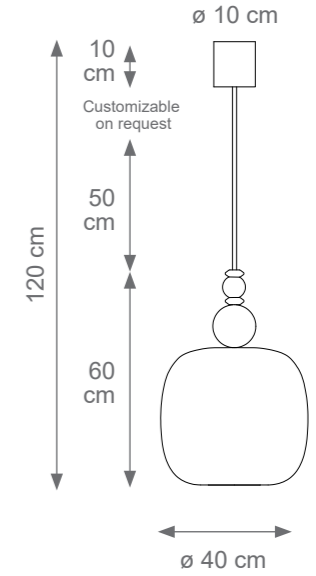

Jane Large Pendant Light
Code: F807352
Type 1 lights electrification x Max 28W E14 CE
Size: cm. 60 h x 40 ø - 6 kg