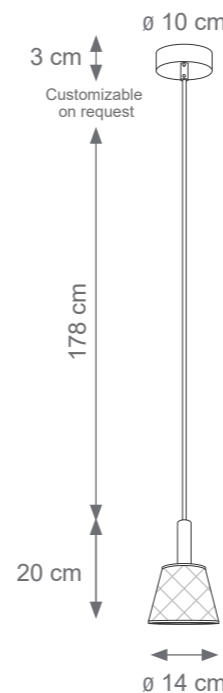

BLACK TIE

TECHNICAL DRAWINGS

Collection Materials: Porcelain, Brass Structure

Height customizable on request

Black Tie Pendant Light
Code: 0007533
Type 1 electrification Led Light
Size: cm. 20 h x 14 ø - 1 kg