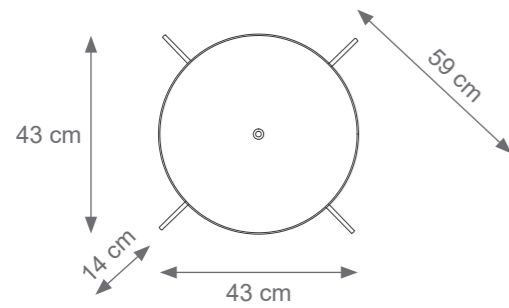

DANDELION TECHNICAL DRAWINGS

Collection Materials: Brass Structure, Porcelain, Murano Glass

Height customizable on request

Small Venusia Wall / Ceiling Light
Code: F807565
Type 1 lights electrification x Max 28W E14 CE
Size: cm. 32 h x 32 l x 12 w - 2 kg