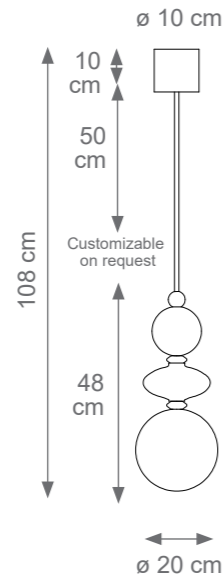

Rombo Chandelier
Code: F807702
Type 6 lights electrification x Max 28W E14 CE
Size: cm. 31 h x 92 ø - 16 kg

LADY V TECHNICAL DRAWINGS

Collection Materials: Brass Structure, Porcelain, Murano Glass
Height customizable on request

ACAPULCO TECHNICAL DRAWINGS

Collection Materials: Brass Structure, Porcelain

Height customizable on request

Acapulco Wall Light
Code: F807289
Type 1 lights electrification x Max 28W E14 CE
Size: cm. 67 h x 35 l x 12 w - 3 kg

Large Acapulco Chandelier
Code: F807287
Type 12 lights electrification x Max 28W E14 CE
Size: cm. 67 h x 110 ø - 36 kg

DIVAS

TECHNICAL DRAWINGS

Collection Materials: Porcelain, Murano Glass, Brass Structure

Height customizable on request

Ava Pendant Light
Code F807343
Type 1 lights electrification x Max 28W E14 CE
Size: cm. 50 h x 14 ø - 3 kg

Audrey Pendant Light
Code F707344
Type 1 lights electrification x Max 28W E14 CE
Size: cm. 48 h x 20 ø - 3 kg