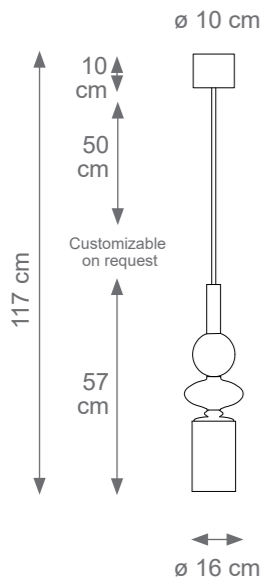

Greta Pendant Light
Code F807342
Type 1 lights electrification x Max 28W E14 CE
Size: cm. 57 h x 16 ø - 3 kg