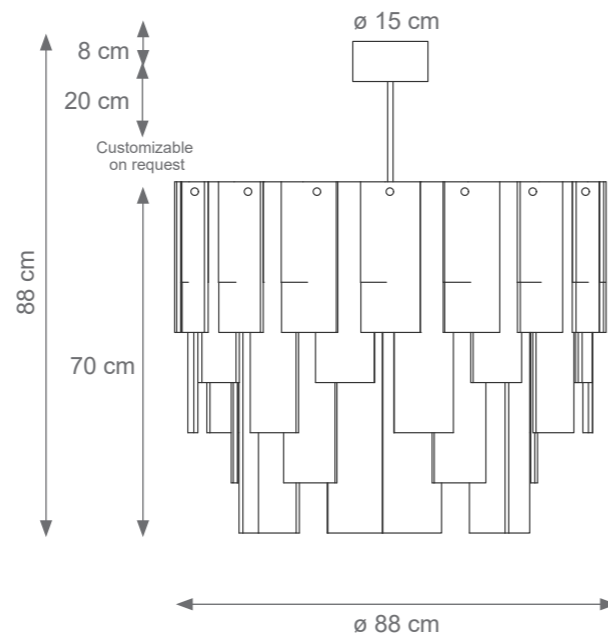

The Wall Medium Short Chandelier
Code: F807480
Type 9 lights electrification x Max 28W E14 CE
Size: cm. 70 h x 88 ø - 62 kg