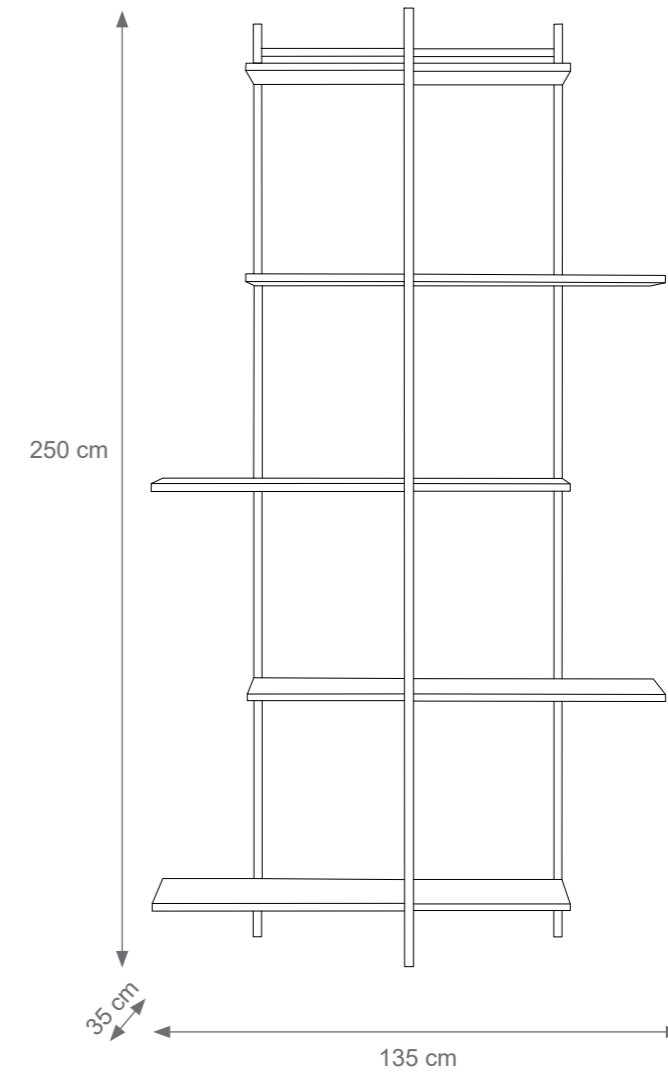

DYNASTY

TECHNICAL DRAWINGS

Collection Materials: Brass Structure, Lacquered Wood Top

Dynasty Bookcase
Code: F807389
Size: cm. 250 h x 135 l x 35 w

CONSOLE

TECHNICAL DRAWINGS

Collection Materials: Brass Structure, Marble top

TROLLEY

TECHNICAL DRAWINGS

Collection Materials: Brass Structure, Glass Top

Drink Trolley
Code: I807329
Size: cm. 73 h x 72 l x 42 w

Disco Trolley
Code: I807328
Size: cm. 70 h x 68 l x 60 w

New York Trolley
Code: 4806876
cm. 70 h x 90 l x 40 w