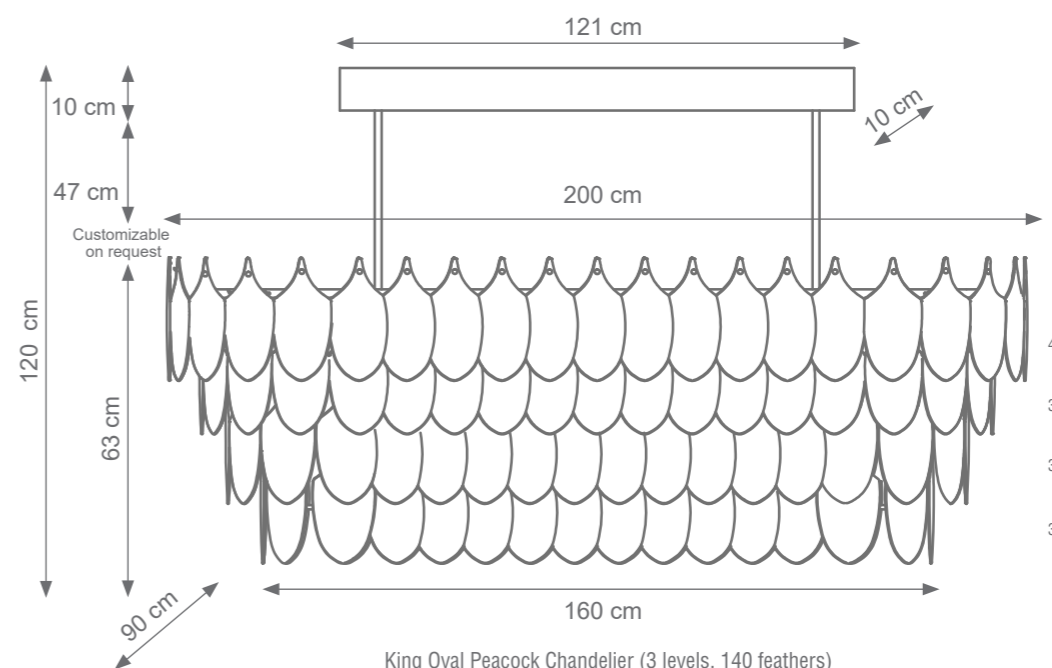

King Oval Peacock Chandelier (3 levels, 140 feathers)
Code: F807562
Type 24 lights electrification x Max 28W E14 CE
Size: cm. 63 h x 200 l x 90 w - 98 kg