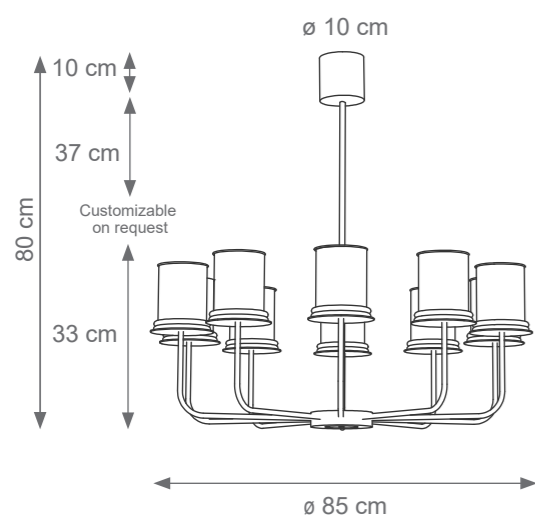

London Chandelier
Code: L807769
Type 10 lights electrification x Max 28W E14 CE
Size: cm. 33 h x 85 ø - 8 kg

London Applique
Code: L807296
Type 1 lights electrification x Max 28W E14 CE
Size: cm. 35 h x 20 l x 13 w - 1 kg