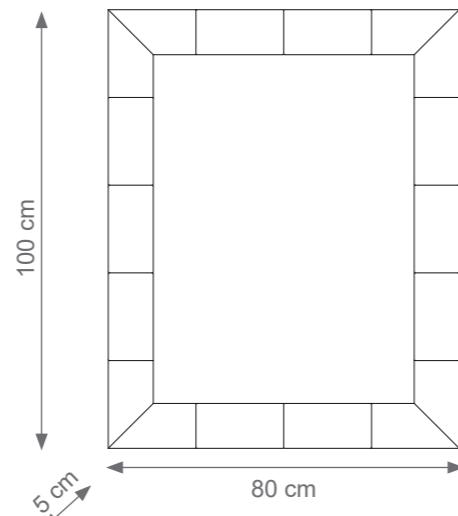

Portofino Mirror
Code 7004329
Size: cm. 100 h x 80 l x 5 w