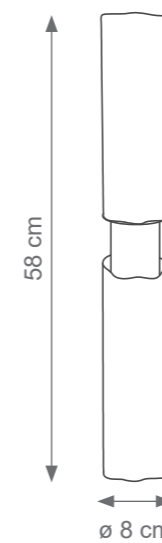

Drum Small Wall Light
Code: F807557
Type 1 electrification Led Light
Size: cm. 58 h x 8 ø - 1,2 kg