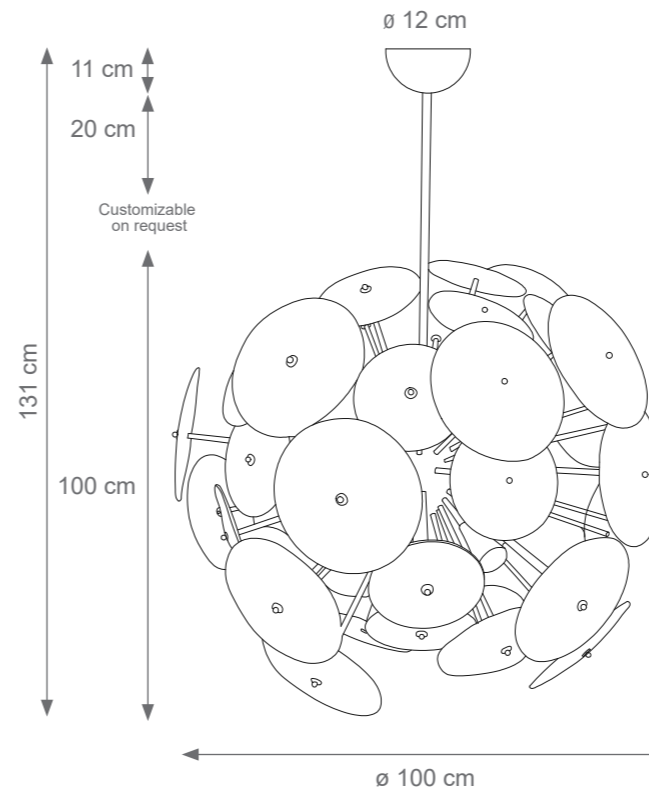

Large Dandelion Chandelier
Code: F807346
Type 16 lights electrification x Max 28W E14 CE
Size: cm. 100 h x 100 ø - 48 kg