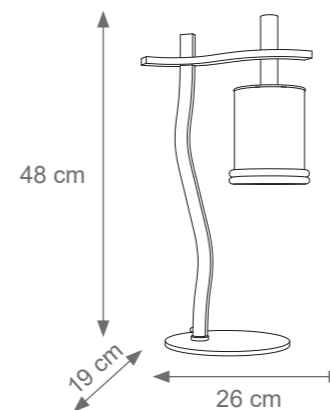

Gilda Applique
Code: I807673
Type 1 lights electrification x Max 28W E14 CE
Size: cm. 24 h x 18 l x 11 w - 1 kg

Gilda Table Lamp
Code: I807671
Type 1 lights electrification x Max 28W E14 CE
Size: cm. 48 h x 26 l x 19 w - 1,5 kg