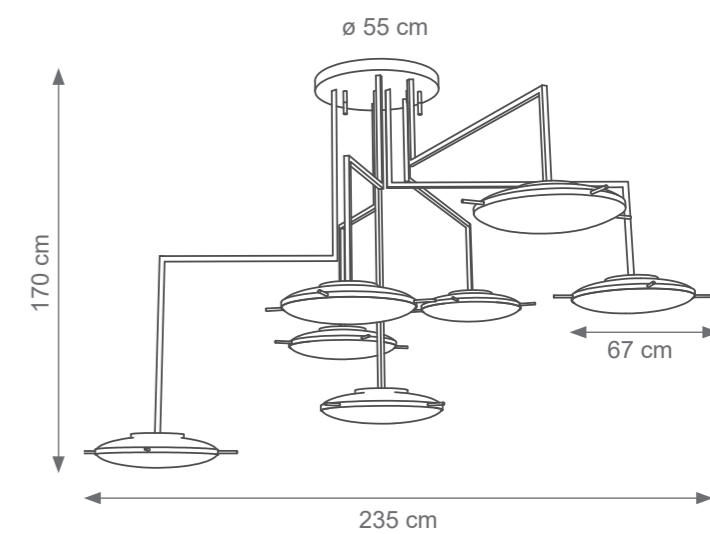

VENUSIA

TECHNICAL DRAWINGS

Collection Materials: Brass Structure, Murano Glass

Height customizable on request

King Venusia Chandelier
bottom view

VENUSIA TECHNICAL DRAWINGS

Collection Materials: Brass Structure, Murano Glass