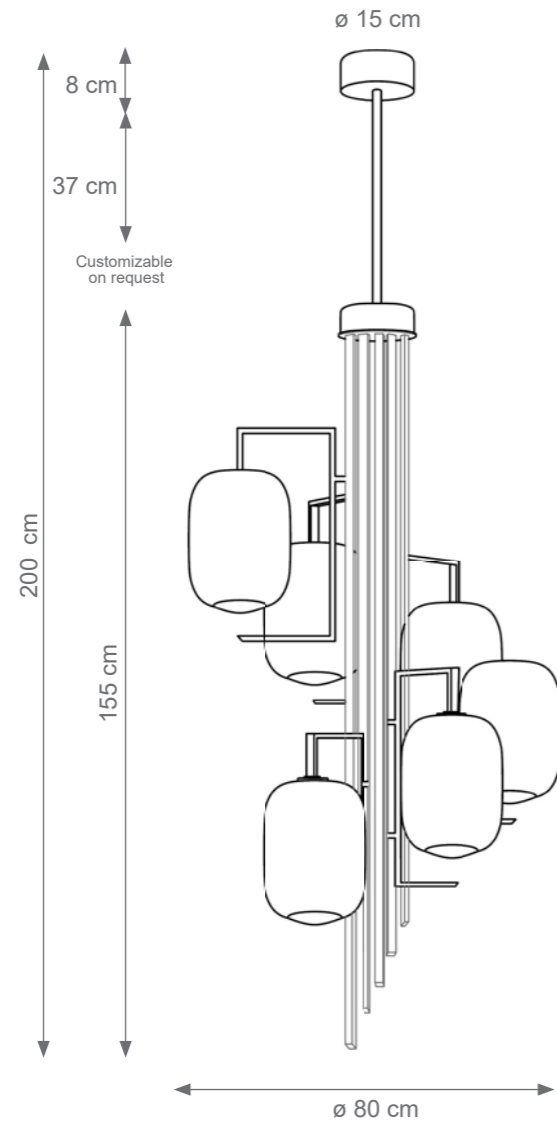

Gilda Floor Lamp
Code: I807672
Type 2 lights electrification x Max 28W E14 CE
Size: cm. 155 h x 43 l x 28 w - 4 kg

MIKADO

TECHNICAL DRAWINGS

Collection Materials: Brass Structure, Porcelain, Murano Glass

Height customizable on request

Mikado Chandelier
Code: F807902
Type 6 lights electrification x Max 28W E14 CE
Size: cm. 40 h x 60 ø - 18 kg

ROMA

TECHNICAL DRAWINGS

Collection Materials: Brass Structure, Murano Glass
Height customizable on request

Roma Chandelier
Code: F807903
Type 6 lights electrification x Max 28W E14 CE
Size: cm. 155 h x 80 l x 80 w - 18 kg

Roma Wall Light
Code: F807908
Type 1 lights electrification x Max 53W E27 CE
Size: cm. 45 h x 40 l x 22 w - 4 kg

Roma Table Light
Code: F807909
Type 1 lights electrification x Max 53W E27 CE
Size: cm. 63 h x 35 l x 26 w - 5 kg

KATE

TECHNICAL DRAWINGS

Collection Materials: Brass Structure, Porcelain, Murano Glass
Height customizable on request