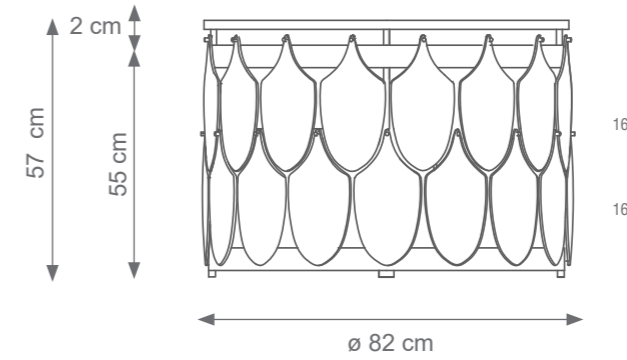

TROLLEY

TECHNICAL DRAWINGS

Collection Materials: Brass Structure, Glass Top

Drink Trolley
Code: I807329
Size: cm. 73 h x 72 l x 42 w

Disco Trolley
Code: I807328
Size: cm. 70 h x 68 l x 60 w

New York Trolley
Code: 4806876
cm. 70 h x 90 l x 40 w

Diva Trolley
Code: 4807741
cm. 70 h x 90 l x 44 w

MIRROR

TECHNICAL DRAWINGS

Collection Materials: Brass Structure. Porcelain, Inox

Round Dandelion Mirror
Code 4007456
Size: cm. 59 h x 59 l x 5 w

Venusia Mirror
Code F807388
Size: cm. 55 h x 55 l x 5 w

Large Round Dandelion Mirror
Code 4007457
Size: cm. 80 h x 80 l x 5 w

Portofino Mirror
Code 7004329
Size: cm. 100 h x 80 l x 5 w

Oval Dandelion Mirror
Code 4007532
Size: cm. 115 h x 59 l x 5 w

Brad Mirror
Code 4002516
Size: cm. 120 h x 70 l x 2 w

TABLE

TECHNICAL DRAWINGS

Collection Materials: Brass Structure. Marble or Glass Top

Peacock Coffee Table (32 feathers)
Code: 1807327
Size: cm. 57 h x 82 ø - 68 kg
white marble top

Diva Side Table
Code: 4807742
cm. 60 h x 60 ø