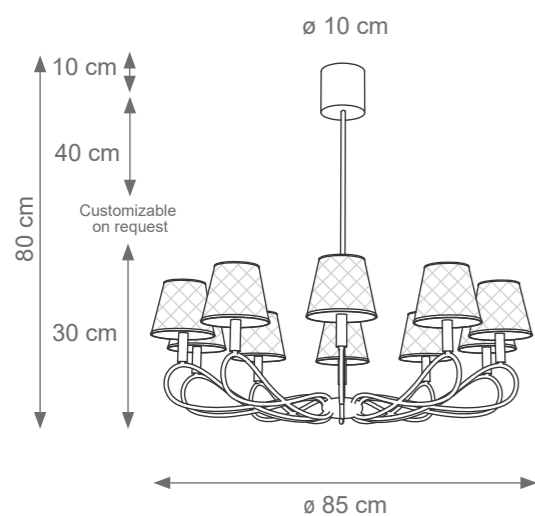

Infinity Chandelier
Code: L807917
Type 10 lights electrification x Max 28W E14 CE
Size: cm. 30 h x 85 ø - 4 kg

Infinity Applique
Code: L807554
Type 1 lights electrification x Max 28W E14 CE
Size: cm. 35 h x 18 l x 13 w - 1 kg