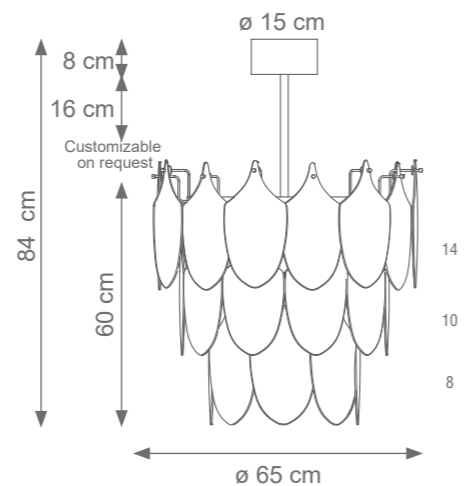

Mignon Peacock Chandelier (3 levels, 32 feathers)
Code: F807913
Type 9 lights electrification x Max 28W E14 CE
Size: cm. 60 h x 65 ø - 19 kg