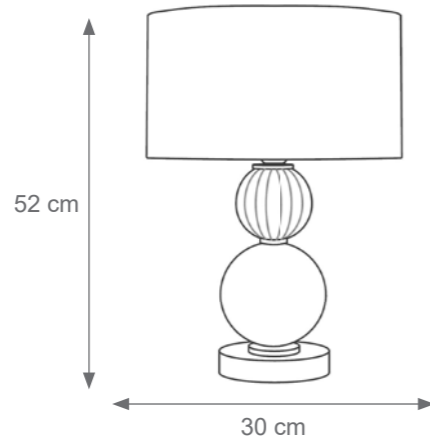

Lady V Small Table Lamp
Code: F808029
Type 1 lights electrification x Max 53W E27 CE
Size: cm. 52 h x 30 ø