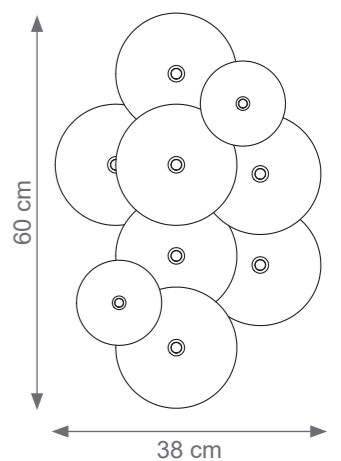

Dandelion Applique
Code: F807546
Type 3 lights electrification x Max 28W E14 CE
Size: cm. 60 h x 38 l - 9 kg