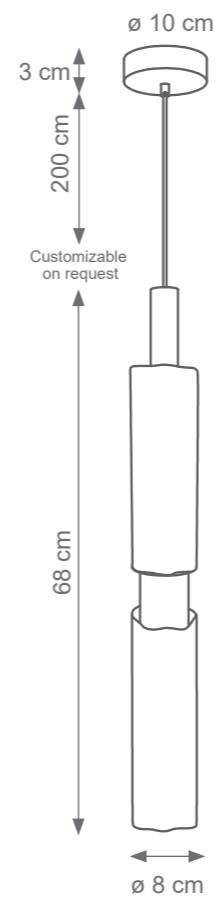

VENUSIA

TECHNICAL DRAWINGS

Collection Materials: Brass Structure, Murano Glass

Height customizable on request

King Venusia Chandelier
bottom view

VENUSIA TECHNICAL DRAWINGS

Collection Materials: Brass Structure, Murano Glass

Venusia Table Lamp
Code: F807283
Type 1 lights electrification x Max 28W E14 CE
Size: cm. 58 h x 32 l x 22 w - 4 kg

Venusia Floor Lamp
Code: F807284
Type 2 lights electrification x Max 28W E14 CE
Size: cm. 173 h x 41 l x 35 w - 17 kg

Small Drum Chandelier
Code: F807292
Type 6 lights electrification x Max 28W E14 CE
Size: cm. 27 h x 60 ø - 23 kg

Large Drum Chandelier
Code: F807291
Type 6 lights electrification x Max 28W E14 CE
Size: cm. 27 h x 95 ø - 38 kg

Drum Pendant Light
Code: F807333
Type 1 electrification Led Light
Size: cm. 68 h x 8 ø - 1,6 kg

Drum Small Wall Light
Code: F807557
Type 1 electrification Led Light
Size: cm. 58 h x 8 ø - 1,2 kg

Drum Wall Light
Code: F807332
Type 2 lights electrification x Max 28W E14 CE
Size: cm. 50 h x 31 l x 18 w - 4,5 kg