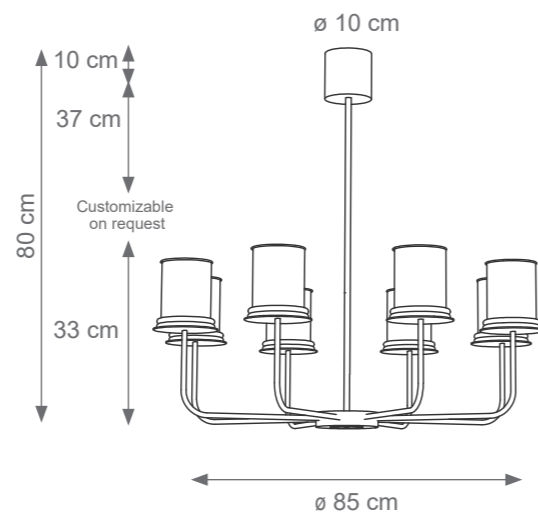

CHELSEA

TECHNICAL DRAWINGS

Collection Materials: Murano Glass, Brass Structure
Height customizable on request

Chelesea Chandelier
Code: F808026
Type 3 lights electrification x Max 28W E14 CE
Size: cm. 130 h x 50 l - 12 kg

LONDON TECHNICAL DRAWINGS

Collection Materials: Brass Structure, Porcelain

Height customizable on request

Small London Chandelier
Code: L807295
Type 6 lights electrification x Max 28W E14 CE
Size: cm. 33 h x 70 ø - 4 kg