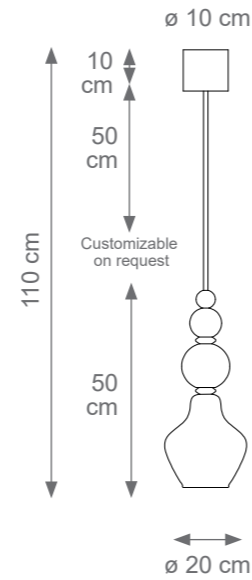

Grace Pendant Light
Code F807341
Type 1 lights electrification x Max 28W E14 CE
Size: cm. 50 h x 20 ø - 3 kg