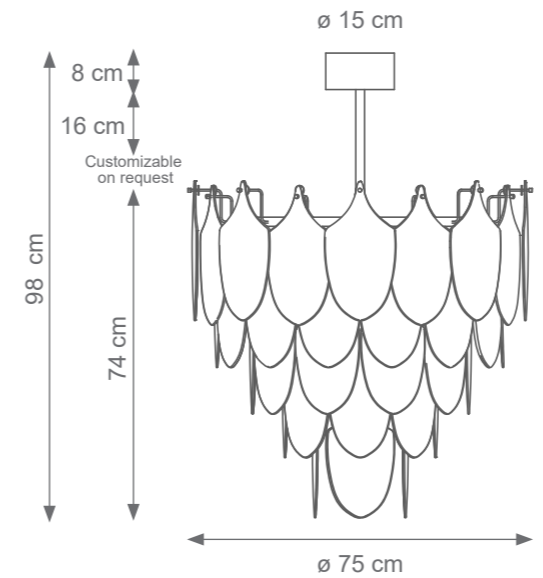

Small Peacock Chandelier (5 levels, 52 feathers)
Code: F807819
Type 9 lights electrification x Max 28W E14 CE
Size: cm. 74 h x 75 ø - 40 kg