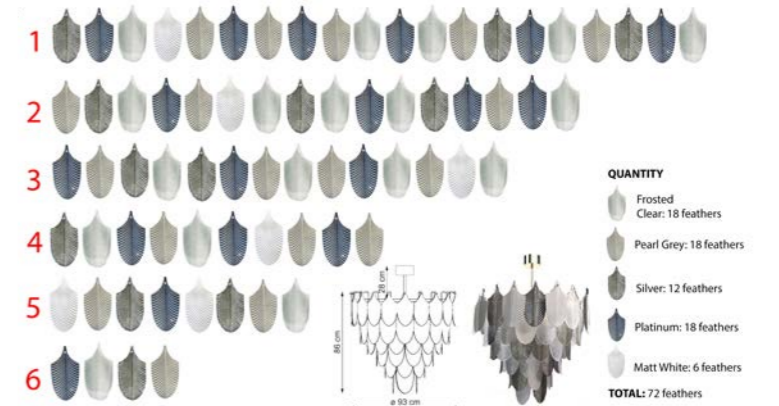

PEACOCK FEATHER COLORS

PORCELAIN

MURANO GLASS

EXAMPLE COLORS PEACOCK CHANDELIER