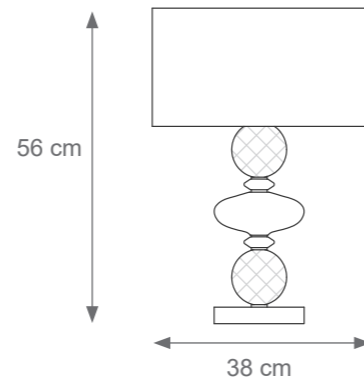

Diva Table Lamp Audrey
Code: 4807680
Type 1 lights electrification x Max 53W E27 CE
Size: cm. 56 h x 38 ø - 3 kg