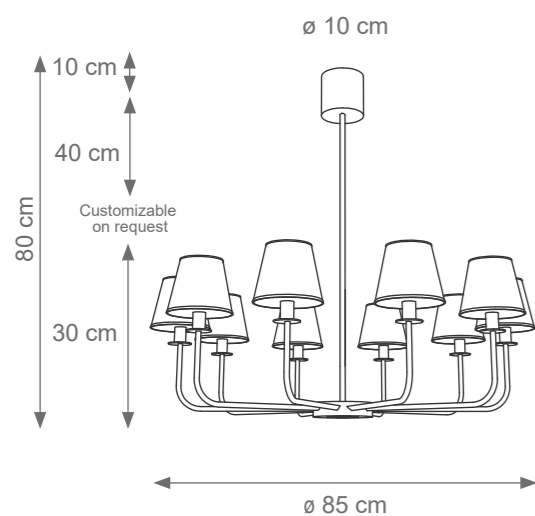

Reve Chandelier
Code: L807915
Type 10 lights electrification x Max 28W E14 CE
Size: cm. 30 h x 85 ø - 4 kg

Reve Applique
Code: L807306
Type 1 lights electrification x Max 28W E14 CE
Size: cm. 35 h x 18 l x 13 w - 1 kg