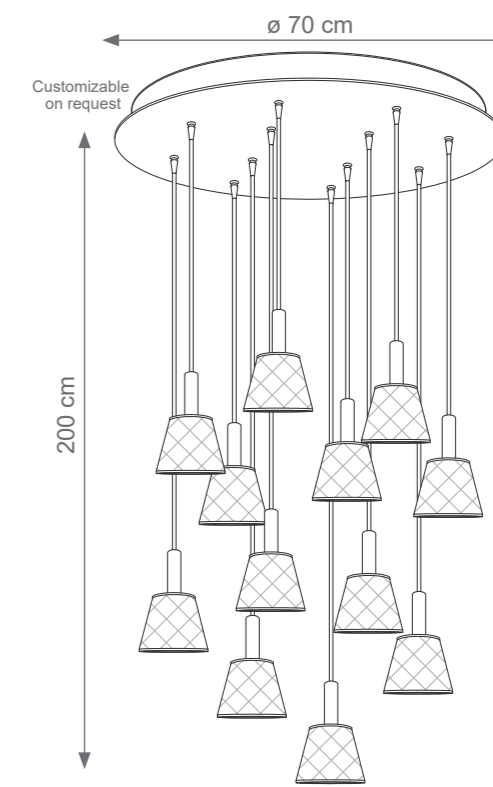

Black Tie Pendant Light
Code: 0007537
Type 3 electrification Led Light
Size: cm. 200 h x 60 l x 14 w - 4 kg

Black Tie Pendant Light
Code: 0007536
Type 4 electrification Led Light
Size: cm. 200 h x 40 ø - 5 kg

Black Tie Large Pendant Light
Code: 0007534
Type 12 electrification Led Light
Size: cm. max 200 h x 70 ø - 14 kg