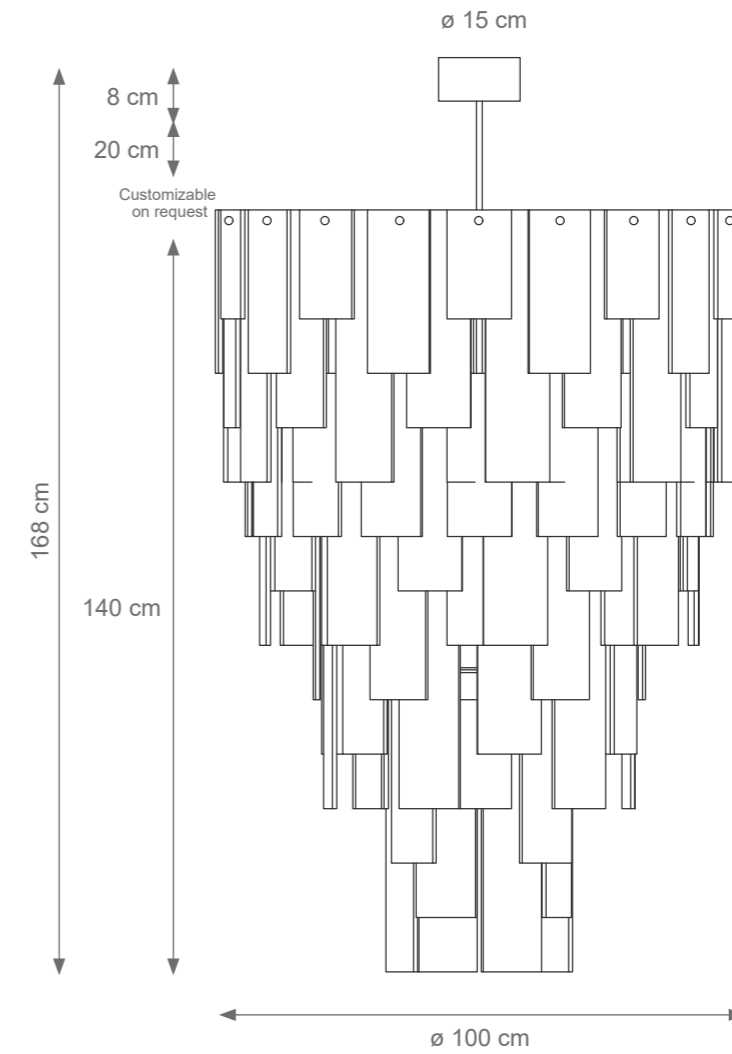

The Wall Large Chandelier
Code: F807273
Type 18 lights electrification x Max 28W E14 CE
Size: cm. 140 h x 100 ø - 120 kg