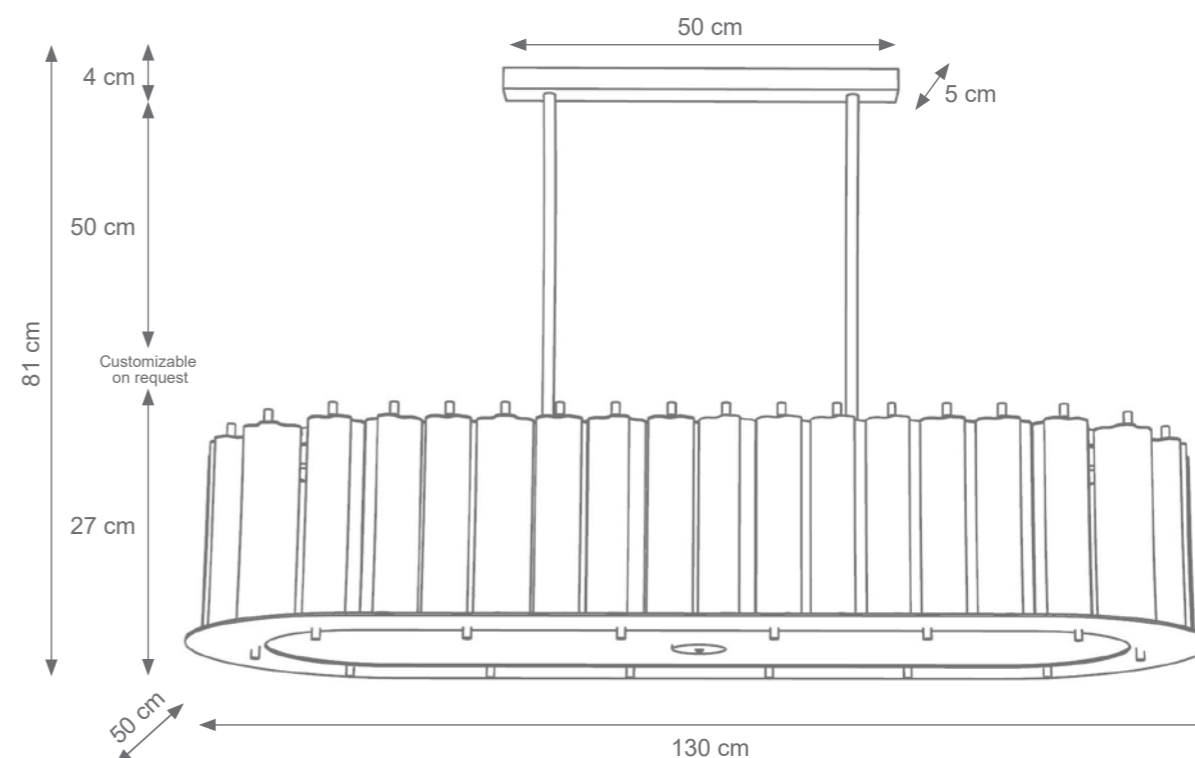

Oval Drum Chandelier
Code: F807331
Type 9 lights electrification x Max 28W E14 CE
Size: cm. 27 h x 130 l x 50 w - 42 kg