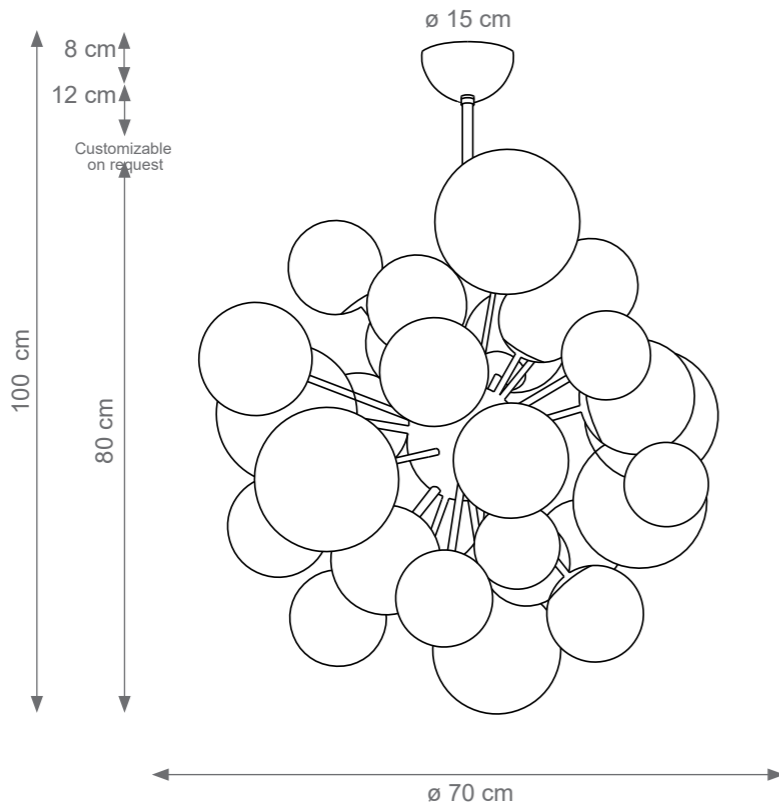

LADY V TECHNICAL DRAWINGS

Collection Materials: Brass Structure, Porcelain, Murano Glass
Height customizable on request

Lady V Chandelier
Code: F807905
Type 32 lights electrification x Max 28W E14 CE
Size: cm. 80 h x 80 ø - 26 Kg