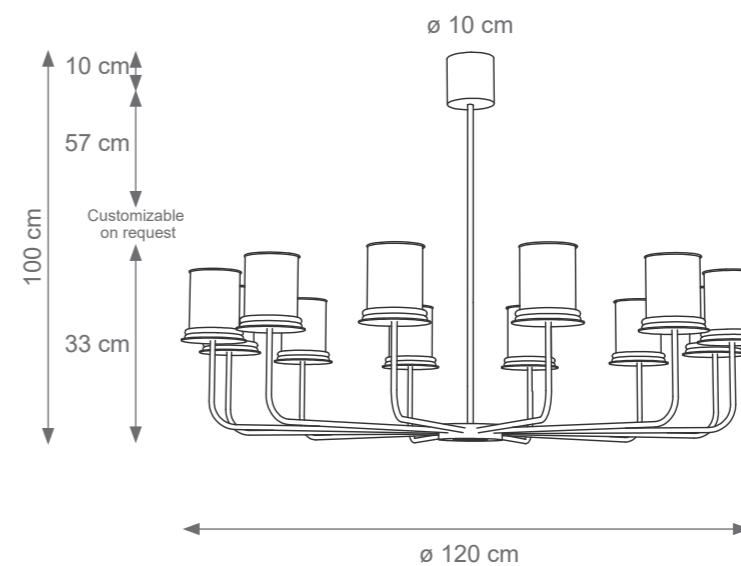

Medium London Chandelier
Code: L807294
Type 12 lights electrification x Max 28W E14 CE
Size: cm. 33 h x 120 ø - 10 kg