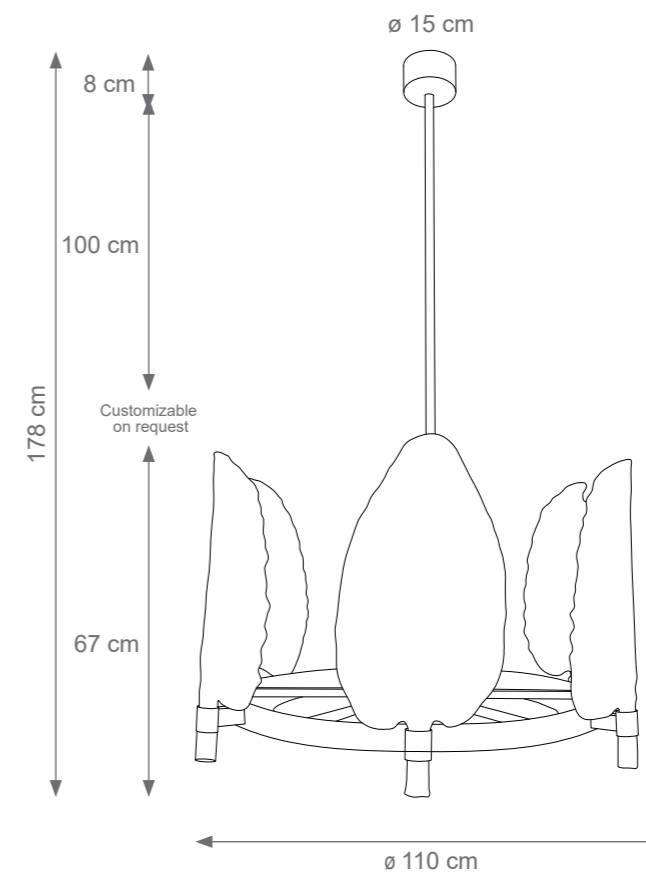

Large Vega Chandelier
Code: F807263
Type 30 lights electrification x Max 28W E14 CE
Size: cm. 100 h x 100 ø - 25 kg

BLUSH TECHNICAL DRAWINGS

Collection Materials: Brass Structure, Murano Glass

Height customizable on request

Small Blush Chandelier
Code: F807336
Type 4 lights electrification x Max 28W E14 CE
Size: cm. 40 h x 20 ø - 12 kg

Large Blush Chandelier
Code: F807335
Type 6 lights electrification x Max 28W E14 CE
Size: cm. 50 h x 27 ø - 15 kg

ACAPULCO TECHNICAL DRAWINGS

Collection Materials: Brass Structure, Porcelain

Height customizable on request

Acapulco Wall Light
Code: F807289
Type 1 lights electrification x Max 28W E14 CE
Size: cm. 67 h x 35 l x 12 w - 3 kg

Large Acapulco Chandelier
Code: F807287
Type 12 lights electrification x Max 28W E14 CE
Size: cm. 67 h x 110 ø - 36 kg

DIVAS

TECHNICAL DRAWINGS

Collection Materials: Porcelain, Murano Glass, Brass Structure