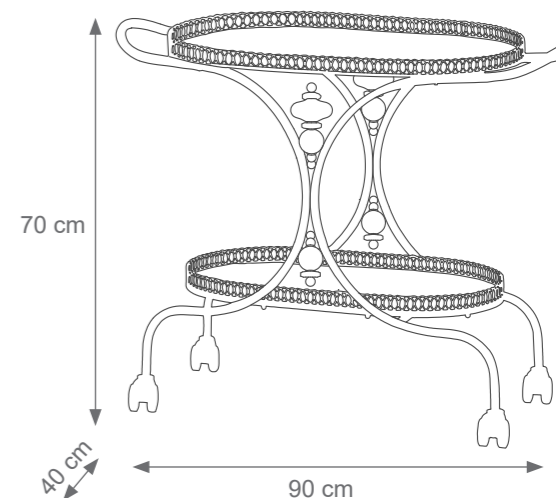

TROLLEY

TECHNICAL DRAWINGS

Collection Materials: Brass Structure, Glass Top

Drink Trolley
Code: I807329
Size: cm. 73 h x 72 l x 42 w

Disco Trolley
Code: I807328
Size: cm. 70 h x 68 l x 60 w

New York Trolley
Code: 4806876
cm. 70 h x 90 l x 40 w

Diva Trolley
Code: 4807741
cm. 70 h x 90 l x 44 w

MIRROR

TECHNICAL DRAWINGS

Collection Materials: Brass Structure. Porcelain, Inox

Round Dandelion Mirror
Code 4007456
Size: cm. 59 h x 59 l x 5 w

Venusia Mirror
Code F807388
Size: cm. 55 h x 55 l x 5 w