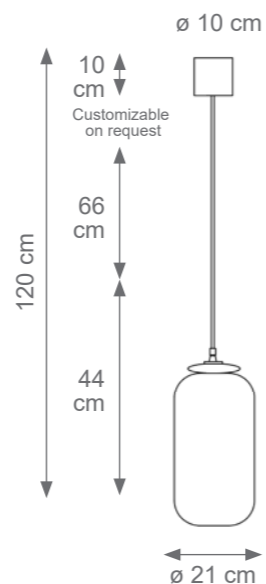

Icons 80's Chandelier
Code: F807918
Type 2 lights electrification x Max 28W E14 CE
Size: cm. 130 h x 60 l - 12 kg

Icons 80's Chandelier
Code: F807919
Type 3 lights electrification x Max 28W E14 CE
Size: cm. 130 h x 80 l - 18 kg

SOHO

TECHNICAL DRAWINGS

Collection Materials: Murano Glass, Brass Structure
Height customizable on request

Soho Pendant Light
Code: F808031
Type 1 lights electrification x Max 28W E14 CE
Size: cm. 32 h x 22 ø - 3 kg

MANHATTAN

TECHNICAL DRAWINGS

Collection Materials: Murano Glass, Brass Structure
Height customizable on request

Manhattan Pendant Light
Code: F808030
Type 1 lights electrification x Max 28W E14 CE
Size: cm. 44 h x 21 ø - 3,5 kg

LONDON TECHNICAL DRAWINGS

Collection Materials: Brass Structure, Porcelain

Height customizable on request

Small London Chandelier
Code: L807295
Type 6 lights electrification x Max 28W E14 CE
Size: cm. 33 h x 70 ø - 4 kg