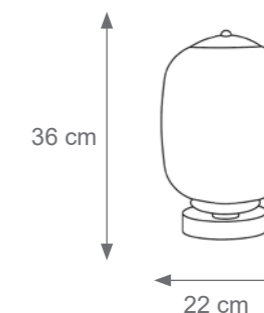

Soho Table Lamp Audrey
Code: F807067
Type 1 lights electrification x Max 53W E27 CE
Size: cm. 36 h x 22 ø - 3 kg