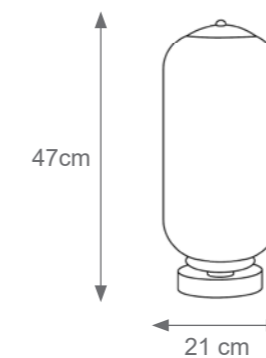

Manhattan Table Lamp Greta
Code: F807066
Type 1 lights electrification x Max 53W E27 CE
Size: cm. 47 h x 21 ø w - 3,5 kg