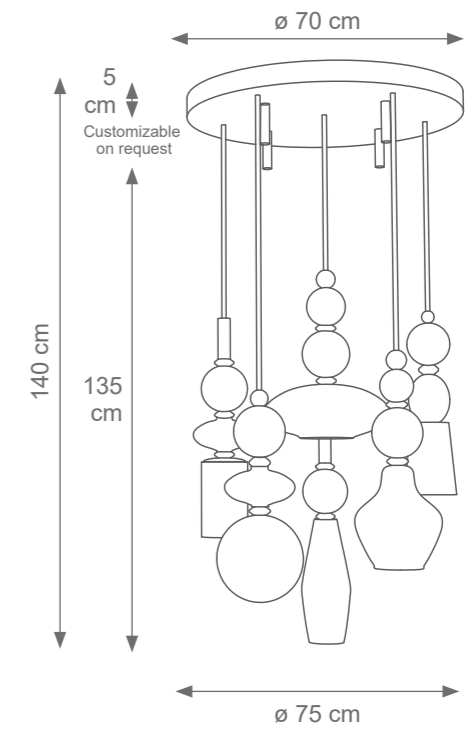

Rombo Chandelier
Code: F807702
Type 6 lights electrification x Max 28W E14 CE
Size: cm. 31 h x 92 ø - 16 kg

LADY V TECHNICAL DRAWINGS

Collection Materials: Brass Structure, Porcelain, Murano Glass
Height customizable on request

Large Acapulco Chandelier
Code: F807287
Type 12 lights electrification x Max 28W E14 CE
Size: cm. 67 h x 110 ø - 36 kg

DIVAS

TECHNICAL DRAWINGS

Collection Materials: Porcelain, Murano Glass, Brass Structure

Divas Chandelier
Code F807766
Type 2 lights electrification x Max 28W E14 CE
Size: cm. 115 h x 50 ø - 9 kg

To be customized

Divas Chandelier
Code F807767
Type 3 lights electrification x Max 28W E14 CE
Size: cm. 115 h x 45 ø - 13 kg

Divas Chandelier
Code F807595
Type 5 lights electrification x Max 28W E14 CE
Size: cm. 140 h x 75 ø - 20 kg

Divas Chandelier
Code F807664
Type 6 lights electrification x Max 28W E14 CE
Size: cm. 140 h x 75 ø - 23 kg