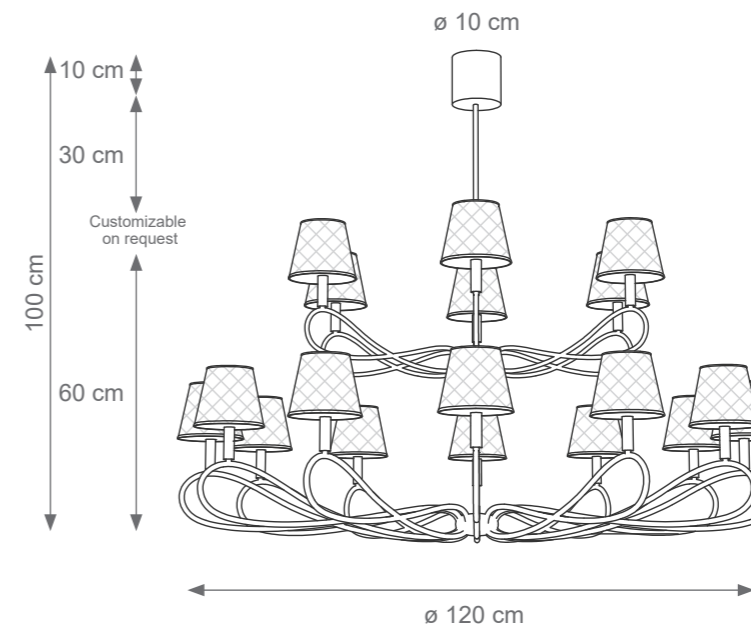

Large Infinity Chandelier
Code: L807298
Type 18 lights electrification x Max 28W E14 CE
Size: cm. 60 h x 120 ø - 13 kg