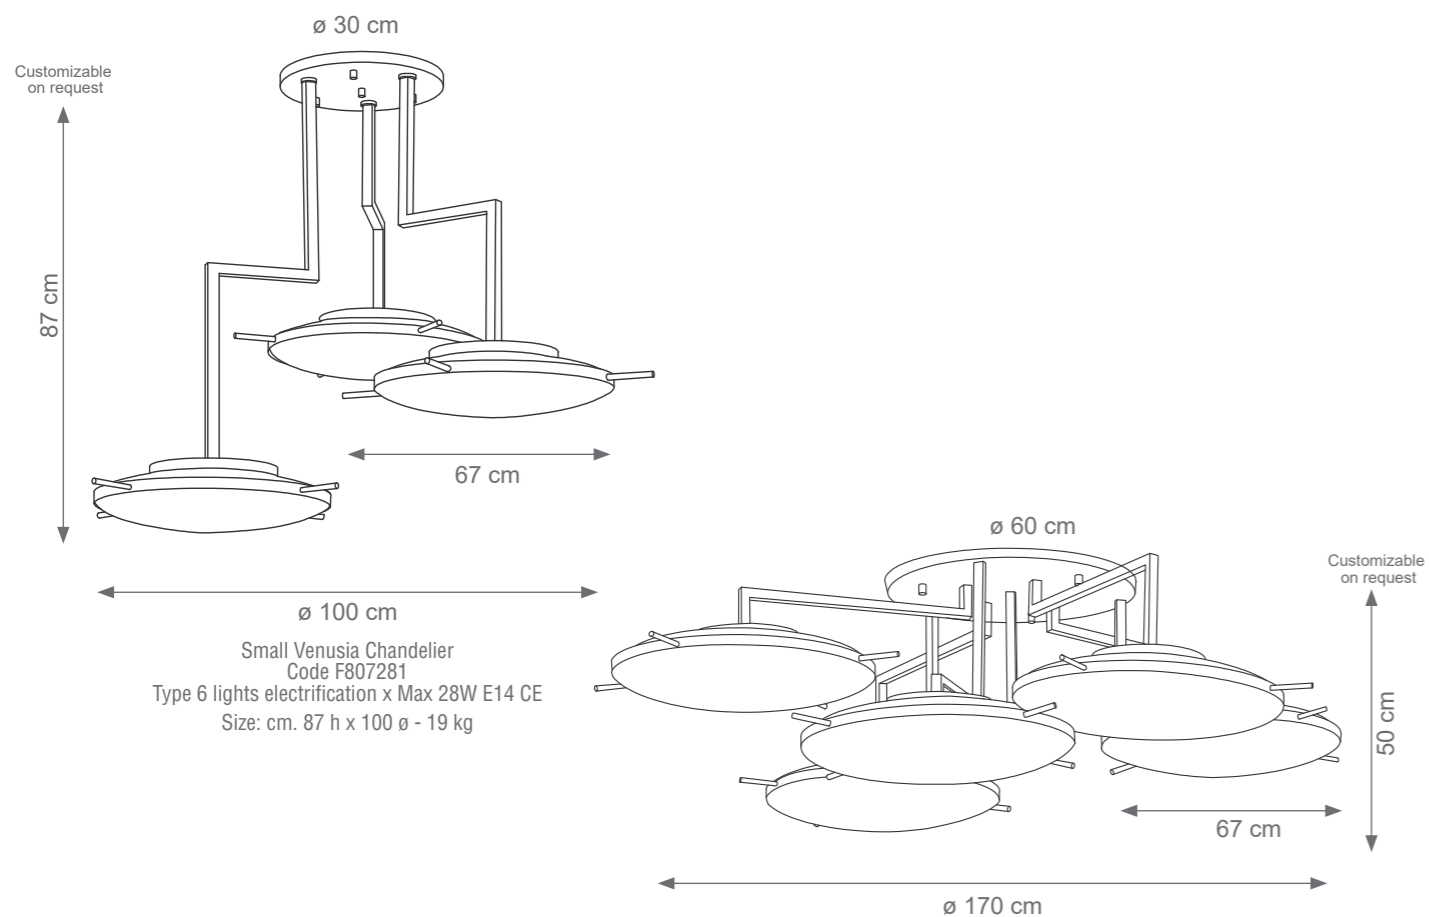

VENUSIA

TECHNICAL DRAWINGS

Collection Materials: Brass Structure, Murano Glass

Height customizable on request

King Venusia Chandelier
bottom view