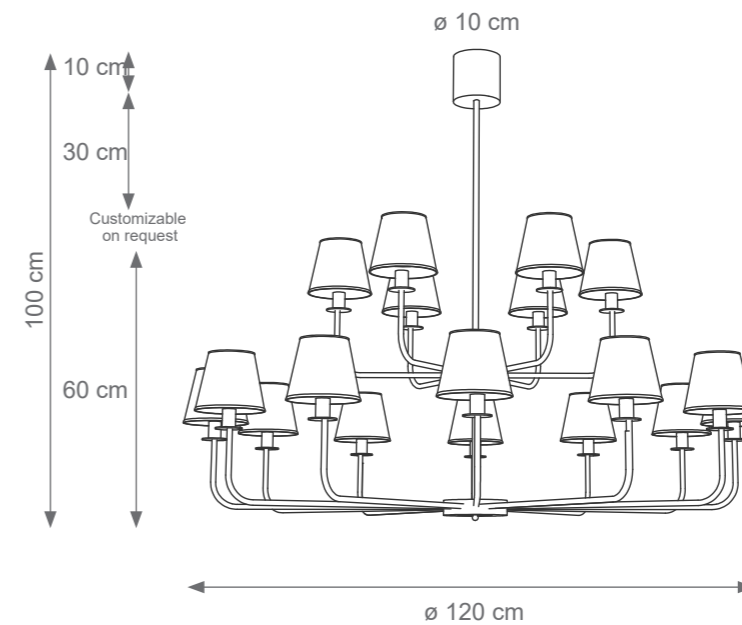

Large Reve Chandelier
Code: L807303
Type 18 lights electrification x Max 28W E14 CE
Size: cm. 60 h x 120 ø - 13 kg