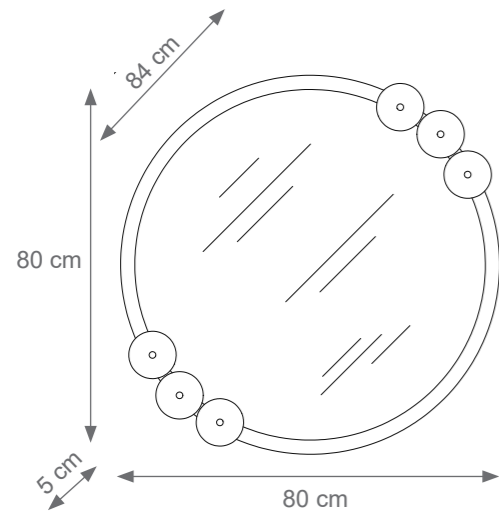

TROLLEY

TECHNICAL DRAWINGS

Collection Materials: Brass Structure, Glass Top

Drink Trolley
Code: I807329
Size: cm. 73 h x 72 l x 42 w

Disco Trolley
Code: I807328
Size: cm. 70 h x 68 l x 60 w

New York Trolley
Code: 4806876
cm. 70 h x 90 l x 40 w

Diva Trolley
Code: 4807741
cm. 70 h x 90 l x 44 w

MIRROR

TECHNICAL DRAWINGS

Collection Materials: Brass Structure. Porcelain, Inox

Round Dandelion Mirror
Code 4007456
Size: cm. 59 h x 59 l x 5 w

Venusia Mirror
Code F807388
Size: cm. 55 h x 55 l x 5 w