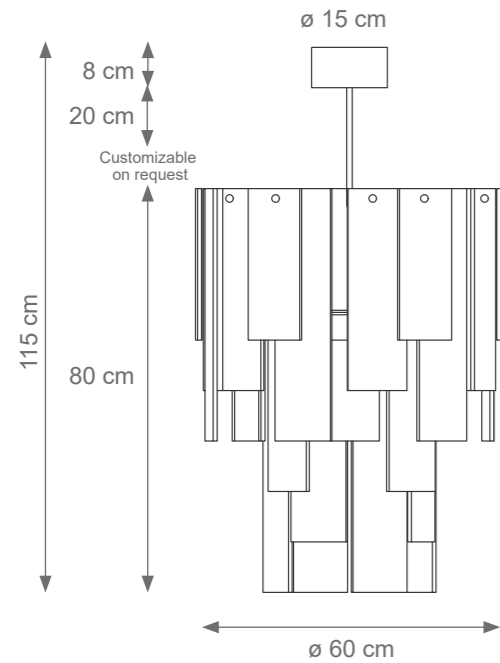

THE WALL TECHNICAL DRAWINGS

Collection Materials: Brass Structure, Porcelain, Murano Glass

Height customizable on request

The Wall Small Chandelier
Code F807274
Type 6 lights electrification x Max 28W E14 CE
Size: cm. 80 h x 60 ø - 48 kg