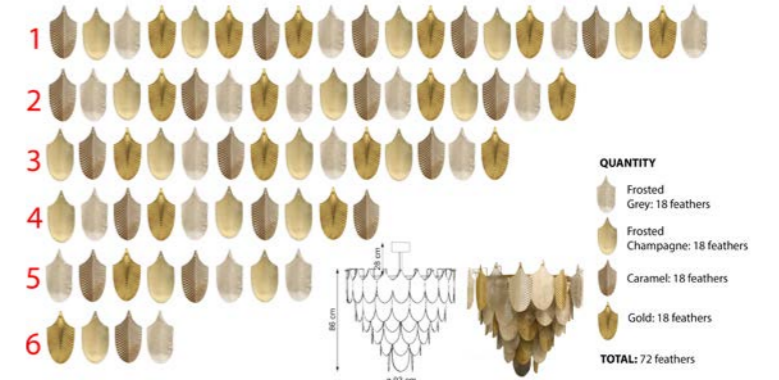

PEACOCK FEATHER COLORS

PORCELAIN

MURANO GLASS

EXAMPLE COLORS PEACOCK CHANDELIER