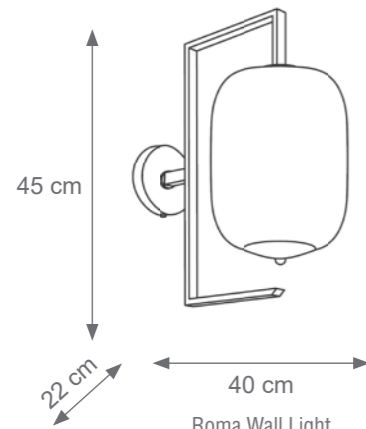

Roma Wall Light
Code: F807908
Type 1 lights electrification x Max 53W E27 CE
Size: cm. 45 h x 40 l x 22 w - 4 kg