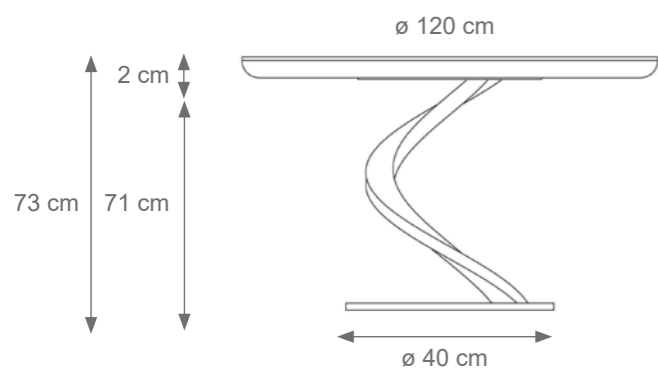

Wave Dining Table
Code: M807521
Size: cm. 73 h x 120 ø
Only Base Code: M807523