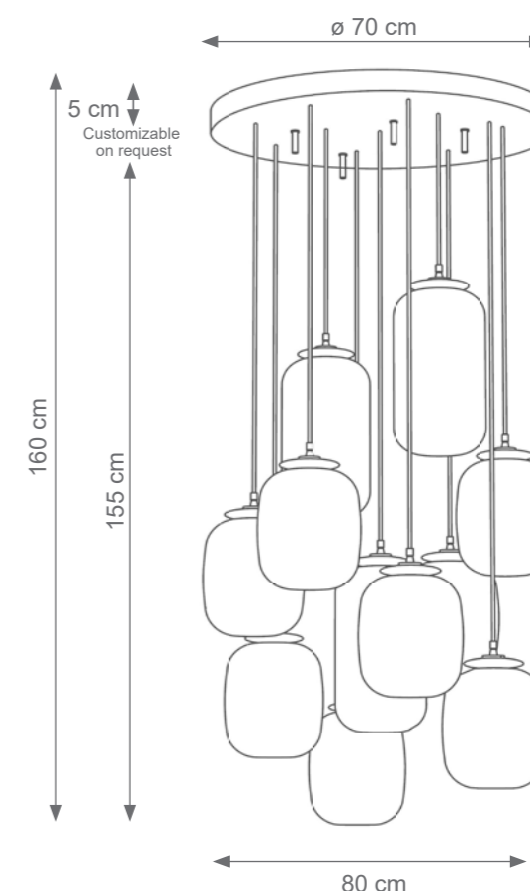

MANHATTAN

TECHNICAL DRAWINGS

Collection Materials: Murano Glass, Brass Structure
Height customizable on request

Manhattan Pendant Light
Code: F808030
Type 1 lights electrification x Max 28W E14 CE
Size: cm. 44 h x 21 ø - 3,5 kg

LONG ISLAND

TECHNICAL DRAWINGS

Collection Materials: Murano Glass, Brass Structure
Height customizable on request

Long Island Chandelier
Code: F807827
Type 9 lights electrification x Max 28W E14 CE
Size: cm. 150 h x 70 l - 32 kg

BROADWAY

TECHNICAL DRAWINGS

Collection Materials: Murano Glass, Brass Structure
Height customizable on request

Broadway Chandelier
Code: F808028
Type 11 lights electrification x Max 28W E14 CE
Size: cm. 160 h x 80 l - 40 kg

CHELSEA

TECHNICAL DRAWINGS

Collection Materials: Murano Glass, Brass Structure
Height customizable on request

Chelesea Chandelier
Code: F808026
Type 3 lights electrification x Max 28W E14 CE
Size: cm. 130 h x 50 l - 12 kg