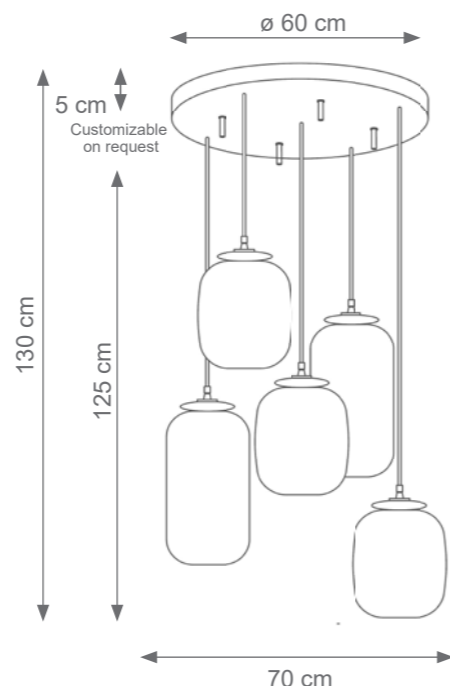

BROADWAY

TECHNICAL DRAWINGS

Collection Materials: Murano Glass, Brass Structure
Height customizable on request

Broadway Chandelier
Code: F808028
Type 11 lights electrification x Max 28W E14 CE
Size: cm. 160 h x 80 l - 40 kg

CHELSEA

TECHNICAL DRAWINGS

Collection Materials: Murano Glass, Brass Structure
Height customizable on request

Chelesea Chandelier
Code: F808026
Type 3 lights electrification x Max 28W E14 CE
Size: cm. 130 h x 50 l - 12 kg

TRIBECCA

TECHNICAL DRAWINGS

Collection Materials: Murano Glass, Brass Structure
Height customizable on request

Tribeca Chandelier
Code: F808027
Type 5 lights electrification x Max 28W E14 CE
Size: cm. 130 h x 70 l - 20 kg

LONDON TECHNICAL DRAWINGS

Collection Materials: Brass Structure, Porcelain

Height customizable on request

Small London Chandelier
Code: L807295
Type 6 lights electrification x Max 28W E14 CE
Size: cm. 33 h x 70 ø - 4 kg