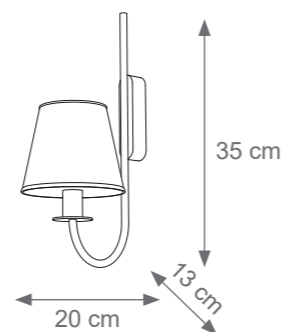

Reve Applique
Code: L807306
Type 1 lights electrification x Max 28W E14 CE
Size: cm. 35 h x 18 l x 13 w - 1 kg