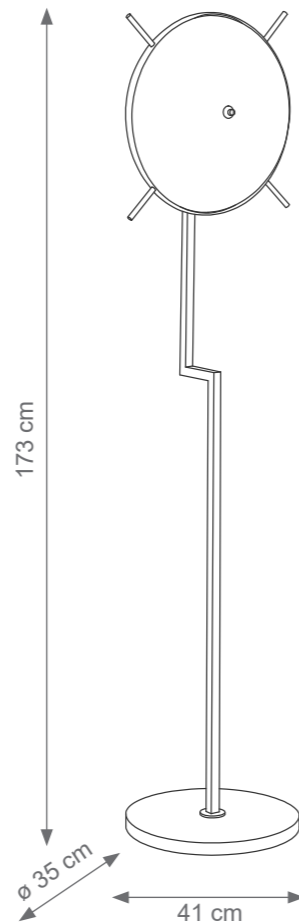

Venusia Floor Lamp
Code: F807284
Type 2 lights electrification x Max 28W E14 CE
Size: cm. 173 h x 41 l x 35 w - 17 kg