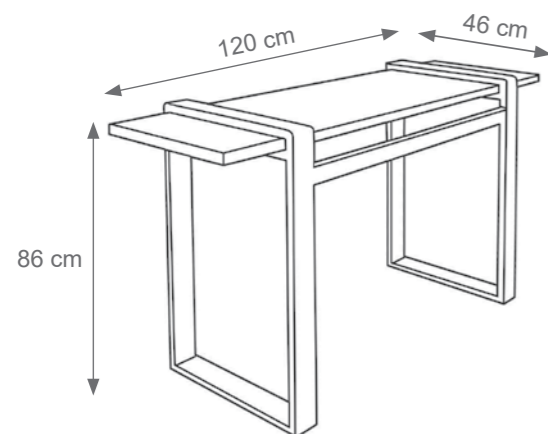

Venusia Console
Code: F807501
Size: cm. 86 h x 120 l x 46 w