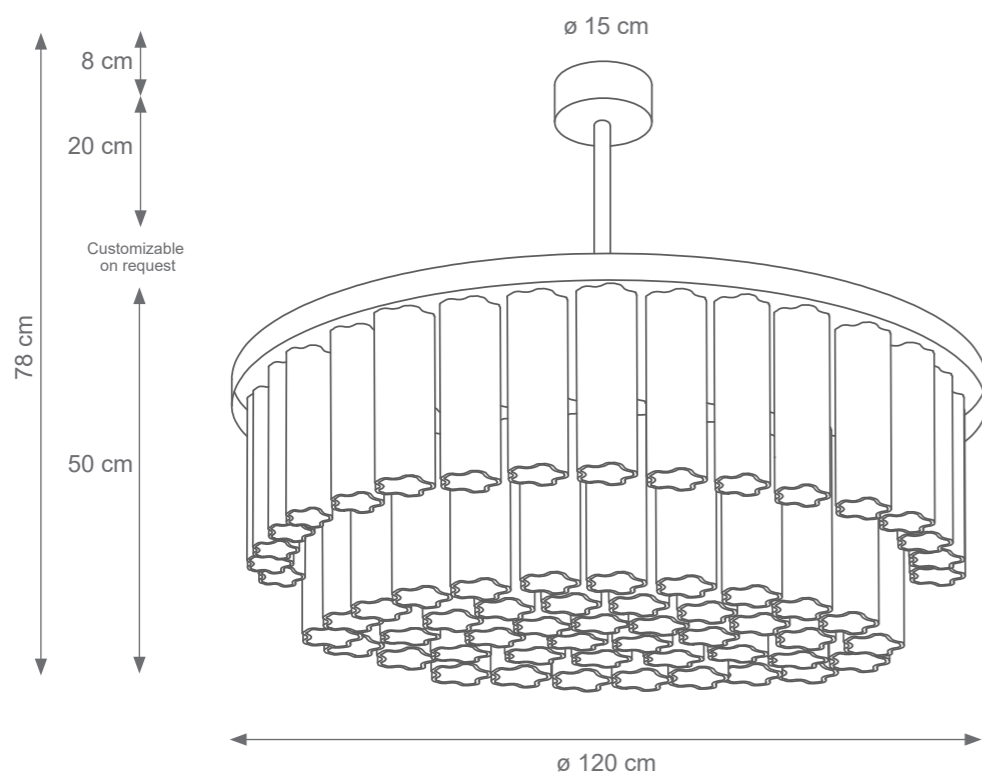

King Drum Chandelier
Code: F807549
Type 12 lights electrification x Max 28W E14 CE
Size: cm. 50 h x 120 ø - 90 kg