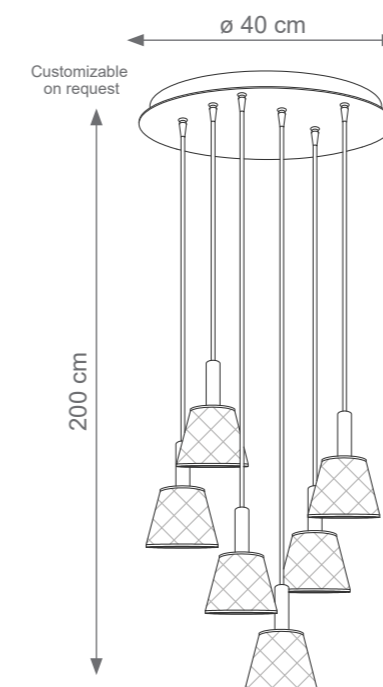

Black Tie Pendant Light
Code: 0007535
Type 61 electrification Led Light
Size: cm. max 200 h x 40 ø - 9 kg