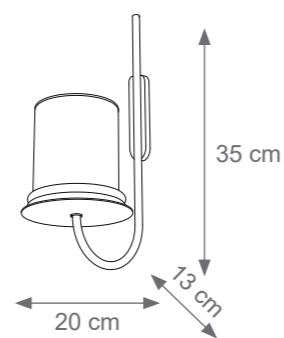

London Applique
Code: L807296
Type 1 lights electrification x Max 28W E14 CE
Size: cm. 35 h x 20 l x 13 w - 1 kg