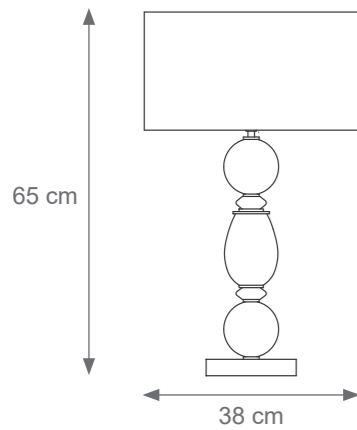

Diva Table Lamp Ava
Code: 4807678
Type 1 lights electrification x Max 53W E27 CE
Size: cm. 65 h x 38 ø - 3 kg