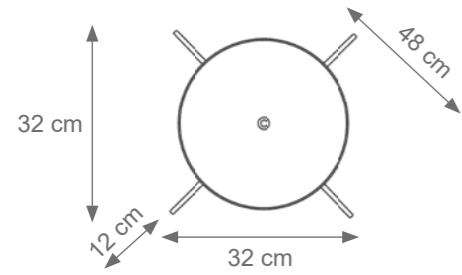

VENUSIA TECHNICAL DRAWINGS

Collection Materials: Brass Structure, Murano Glass

DANDELION TECHNICAL DRAWINGS

Collection Materials: Brass Structure, Porcelain, Murano Glass

Height customizable on request

Small Venusia Wall / Ceiling Light
Code: F807565
Type 1 lights electrification x Max 28W E14 CE
Size: cm. 32 h x 32 l x 12 w - 2 kg