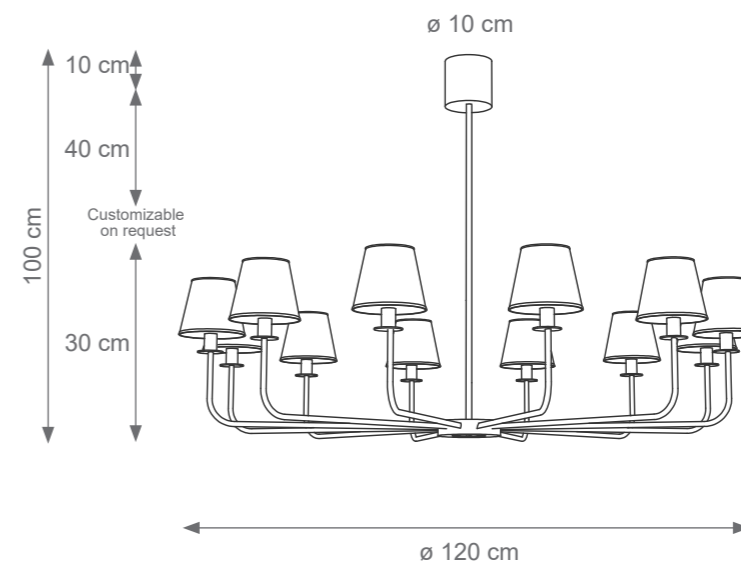

Medium Reve Chandelier
Code: L807304
Type 12 lights electrification x Max 28W E14 CE
Size: cm. 30 h x 120 ø - 10 kg