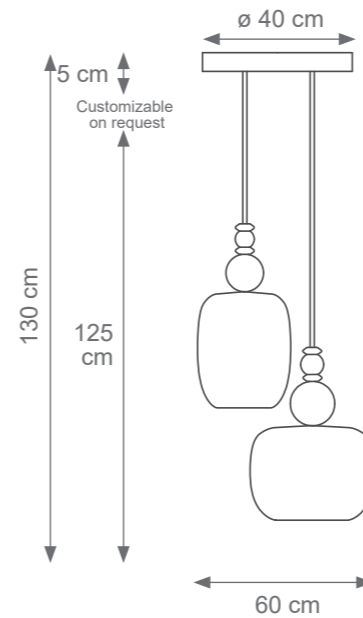

Icons 80's Chandelier
Code: F807918
Type 2 lights electrification x Max 28W E14 CE
Size: cm. 130 h x 60 l - 12 kg