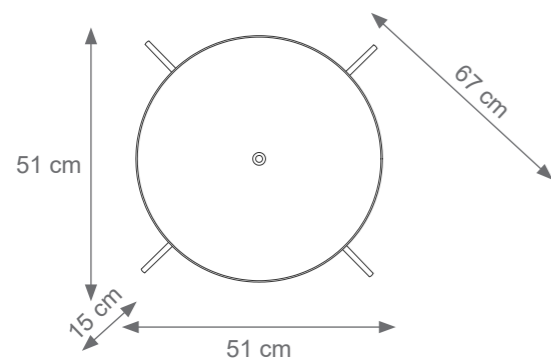

Large Venusia Wall / Ceiling Light
Code: F807285
Type 2 lights electrification x Max 28W E14 CE
Size: cm. 51 h x 51 l x 15 w - 4 kg