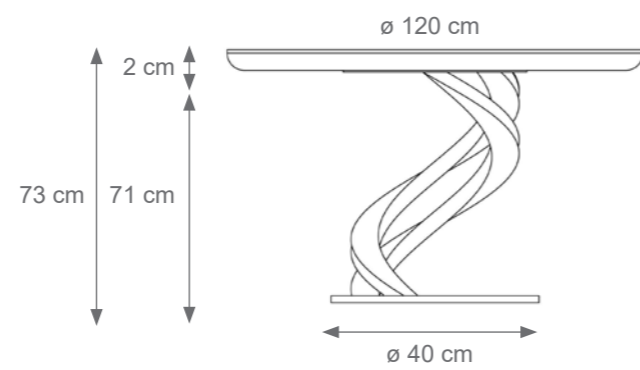

TABLE

TECHNICAL DRAWINGS

Collection Materials: Brass Structure. Marble or Glass Top

Peacock Coffee Table (32 feathers)
Code: 1807327
Size: cm. 57 h x 82 ø - 68 kg
white marble top

Diva Side Table
Code: 4807742
cm. 60 h x 60 ø

ECLYPSE

TECHNICAL DRAWINGS

Collection Materials: Inox Steel 304 Structure

Eclipse Oval Dining Table
Code: M804872
Size: cm. 73 h x 240 l x 120 w
Only Base Code: M807460

Cerberus Dining Table
Code: M807473
Size: cm. 73 h x 120 ø
Only Base Code: M807464