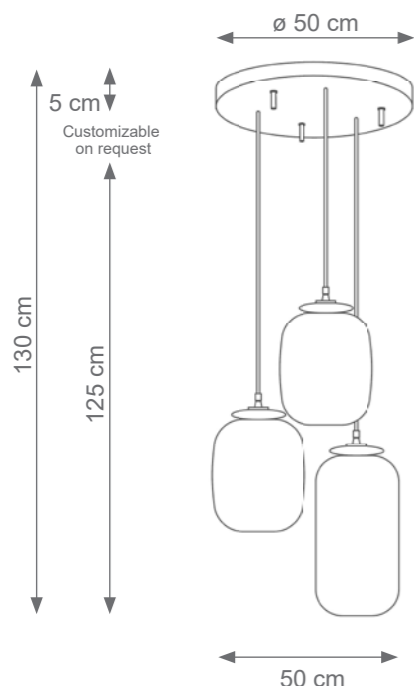

MANHATTAN

TECHNICAL DRAWINGS

Collection Materials: Murano Glass, Brass Structure
Height customizable on request

Manhattan Pendant Light
Code: F808030
Type 1 lights electrification x Max 28W E14 CE
Size: cm. 44 h x 21 ø - 3,5 kg

BROADWAY

TECHNICAL DRAWINGS

Collection Materials: Murano Glass, Brass Structure
Height customizable on request

Broadway Chandelier
Code: F808028
Type 11 lights electrification x Max 28W E14 CE
Size: cm. 160 h x 80 l - 40 kg

CHELSEA

TECHNICAL DRAWINGS

Collection Materials: Murano Glass, Brass Structure
Height customizable on request

Chelesea Chandelier
Code: F808026
Type 3 lights electrification x Max 28W E14 CE
Size: cm. 130 h x 50 l - 12 kg

LONDON TECHNICAL DRAWINGS

Collection Materials: Brass Structure, Porcelain

Height customizable on request

Small London Chandelier
Code: L807295
Type 6 lights electrification x Max 28W E14 CE
Size: cm. 33 h x 70 ø - 4 kg