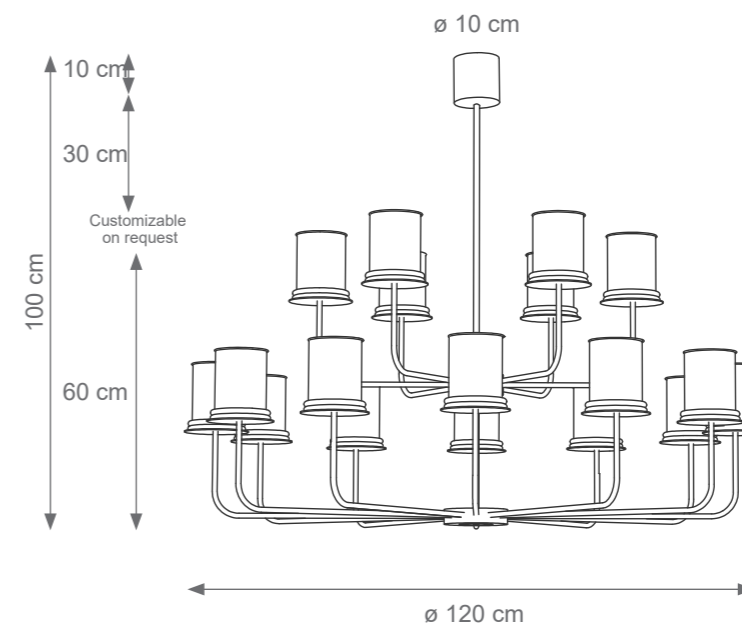

Large London Chandelier
Code: L807293
Type 18 lights electrification x Max 28W E14 CE
Size: cm. 60 h x 120 ø - 13 kg