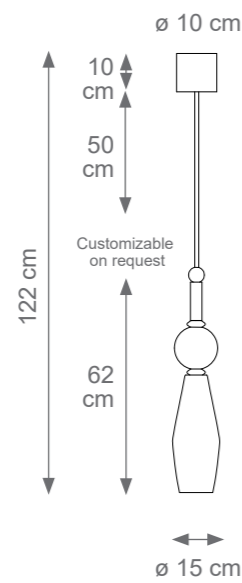

Lola Pendant Light
Code F707340
Type 1 lights electrification x Max 28W E14 CE
Size: cm. 62 h x 15 ø - 3 kg