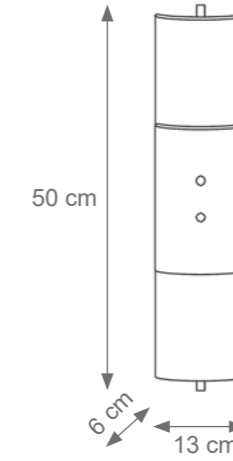

Drum Frame Wall Light
Code: F807667
Type 2 lights electrification x Max 28W E14 CE
Size: cm. 11 h x 37 l x 12 w - 2,5 kg

THE WALL TECHNICAL DRAWINGS

Collection Materials: Brass Structure, Porcelain, Murano Glass

Height customizable on request

The Wall Small Chandelier
Code F807274
Type 6 lights electrification x Max 28W E14 CE
Size: cm. 80 h x 60 ø - 48 kg

The Wall Short Chandelier
Code F807676
Type 1 Led Light
Size: cm. 30 h x 70 ø - 24 kg

The Wall Large Chandelier
Code: F807273
Type 18 lights electrification x Max 28W E14 CE
Size: cm. 140 h x 100 ø - 120 kg

The Wall Medium Height Chandelier
Code F807479
Type 12 lights electrification x Max 28W E14 CE
Size: cm. 110 h x 88 ø - 76 kg

The Wall Wall Light
Code F807556
Type 2 lights electrification x Max 28W E14 CE
Size: cm. 50 h x 13 l x 6 w - 2.5 kg

The Wall Wall Light
Code F807550
Type 2 lights electrification x Max 28W E14 CE
Size: cm. 42 h x 13 l x 6 w - 2 kg