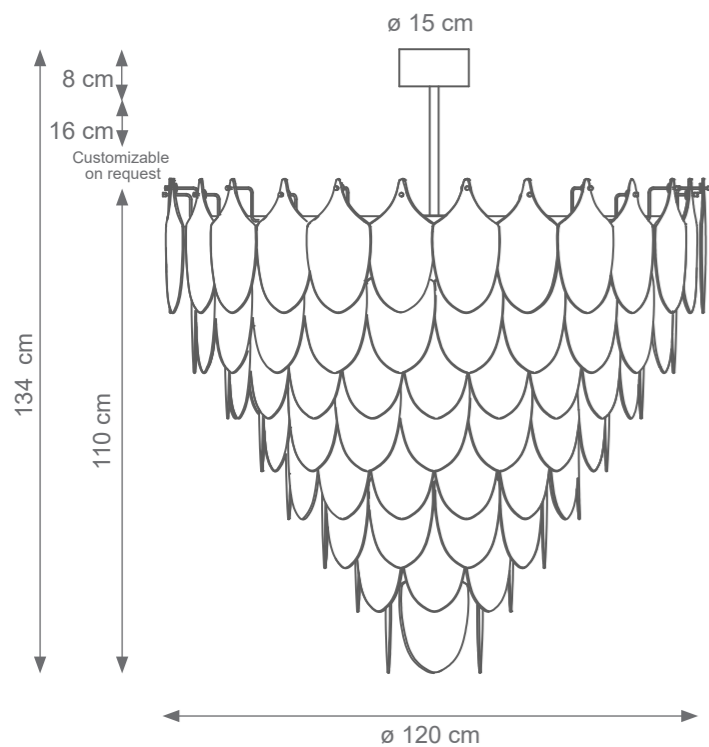

Large Peacock Chandelier (8 levels, 120 feathers)
Code F807276
Type 18 lights electrification x Max 28W E14 CE
Size: cm. 110 h x 120 ø - 92 kg