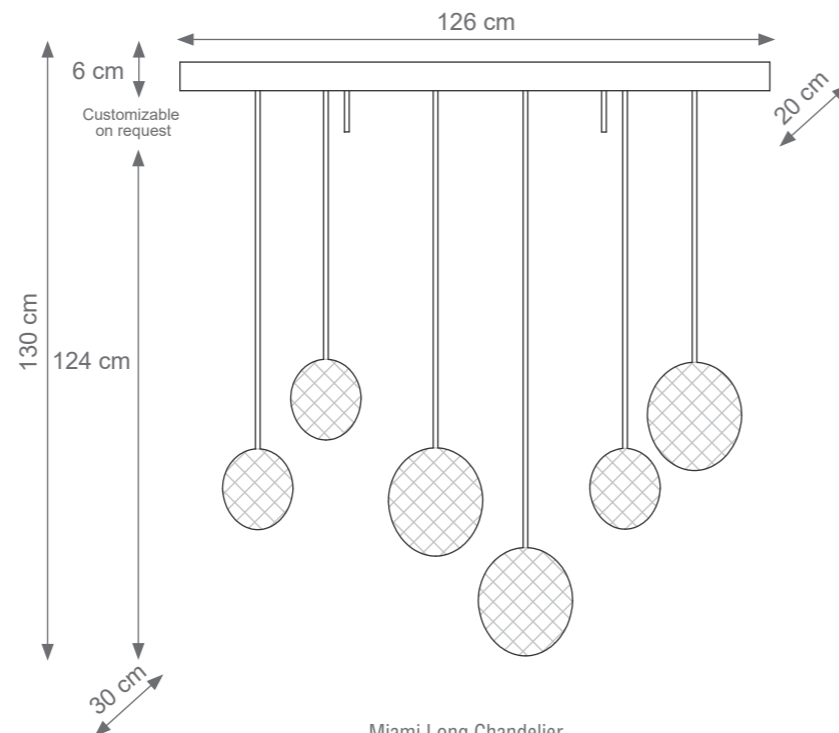

MIAMI

TECHNICAL DRAWINGS

Collection Materials: Brass Structure, Porcelain

Height customizable on request

Miami Round Chandelier
Code: F807265
Type 6 lights electrification x Max 28W E14 CE
Size: cm. 130 h x 55 ø - 6 kg