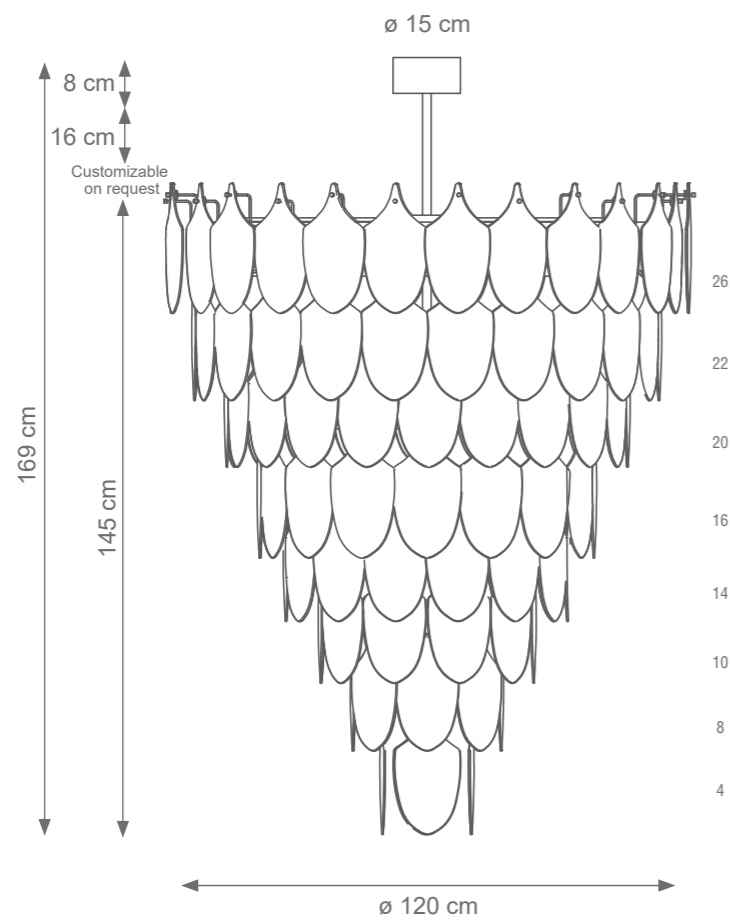

Peacock Chandelier (4 levels, 72 feathers)
Code: F807822
Type 12 lights electrification x Max 28W E14 CE
Size: cm. 62 h x 105 ø - 45 kg

king Peacock Chandelier (8 levels, 120 feathers)
Code F807553
Type 18 lights electrification x Max 28W E14 CE
Size: cm. 145 h x 120 ø - 99 kg