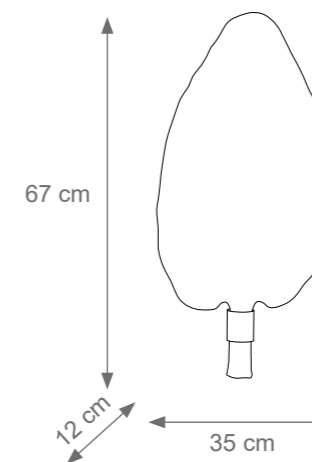

Small Blush Chandelier
Code: F807336
Type 4 lights electrification x Max 28W E14 CE
Size: cm. 40 h x 20 ø - 12 kg

Large Blush Chandelier
Code: F807335
Type 6 lights electrification x Max 28W E14 CE
Size: cm. 50 h x 27 ø - 15 kg

ACAPULCO TECHNICAL DRAWINGS

Collection Materials: Brass Structure, Porcelain

Height customizable on request

Acapulco Wall Light
Code: F807289
Type 1 lights electrification x Max 28W E14 CE
Size: cm. 67 h x 35 l x 12 w - 3 kg