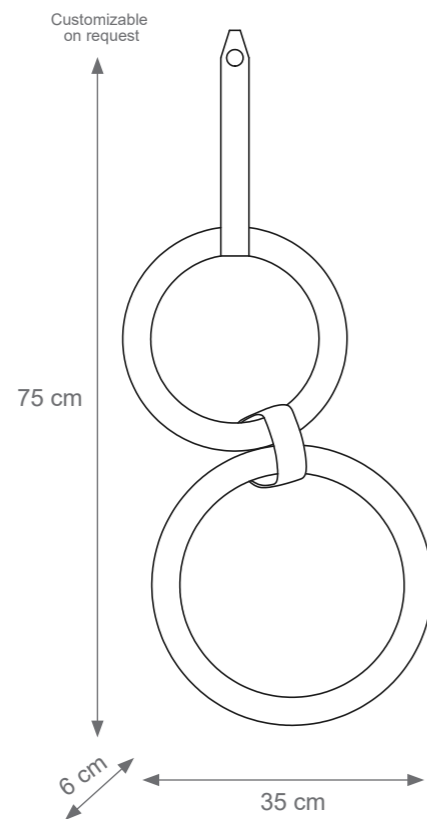

Double Yuri Pendant Light
Code: 0007548
Type 2 electrification Led Light
Size: cm. 75 h x 35 l x 6 w - 1,5 Kg.