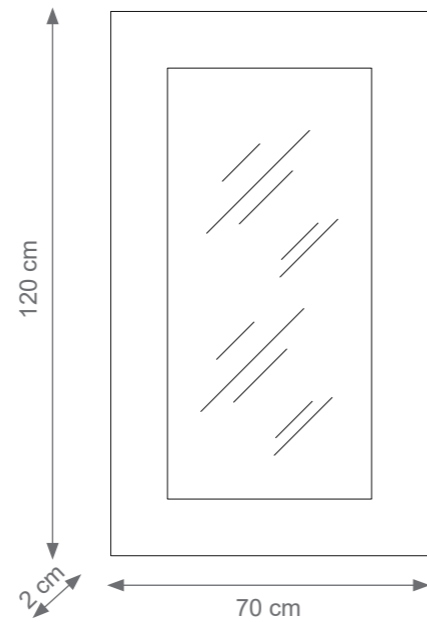

Brad Mirror
Code 4002516
Size: cm. 120 h x 70 l x 2 w