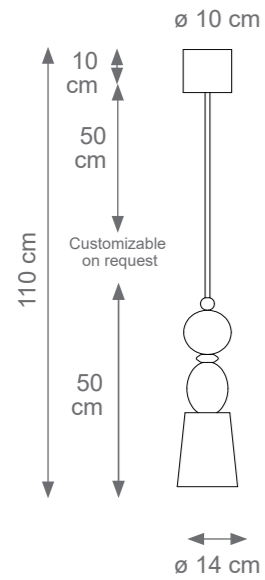

DIVAS

TECHNICAL DRAWINGS

Collection Materials: Porcelain, Murano Glass, Brass Structure

Height customizable on request

Ava Pendant Light
Code F807343
Type 1 lights electrification x Max 28W E14 CE
Size: cm. 50 h x 14 ø - 3 kg