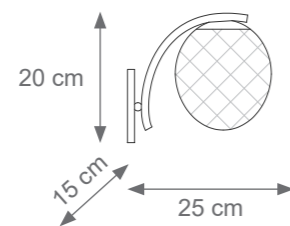

Miami Wall Light
Code: F807267
Type 1 lights electrification x Max 28W E14 CE
Size: cm. 20 h x 25 l x 15 wV - 1 kg