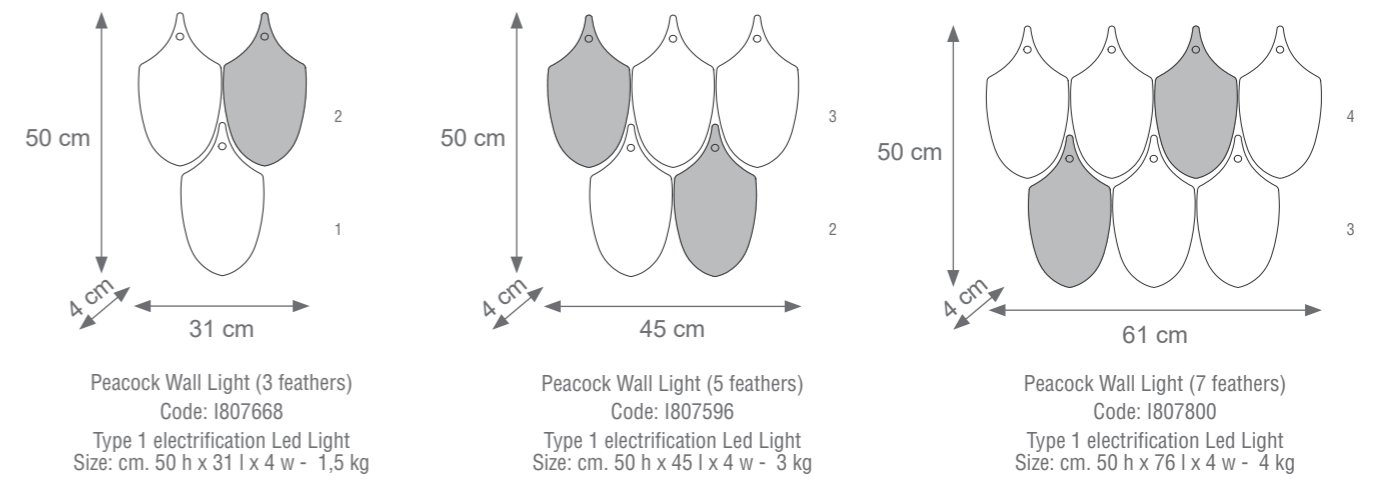

BALI
F807277.347

CHAMPAGNE
F807277.348

LONDON
F807277.349

CINDERELLA
F807277.520

PEACOCK

TECHNICAL DRAWINGS

Collection Materials: Brass Structure, Porcelain, Murano Glass

PEACOCK TECHNICAL DRAWINGS