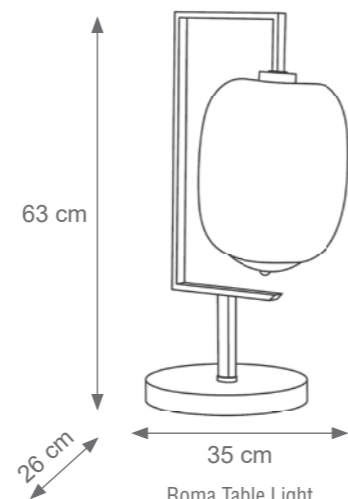

Gilda Floor Lamp
Code: I807672
Type 2 lights electrification x Max 28W E14 CE
Size: cm. 155 h x 43 l x 28 w - 4 kg

MIKADO

TECHNICAL DRAWINGS

Collection Materials: Brass Structure, Porcelain, Murano Glass

Height customizable on request

Mikado Chandelier
Code: F807902
Type 6 lights electrification x Max 28W E14 CE
Size: cm. 40 h x 60 ø - 18 kg

ROMA

TECHNICAL DRAWINGS

Collection Materials: Brass Structure, Murano Glass
Height customizable on request

Roma Chandelier
Code: F807903
Type 6 lights electrification x Max 28W E14 CE
Size: cm. 155 h x 80 l x 80 w - 18 kg

Roma Wall Light
Code: F807908
Type 1 lights electrification x Max 53W E27 CE
Size: cm. 45 h x 40 l x 22 w - 4 kg