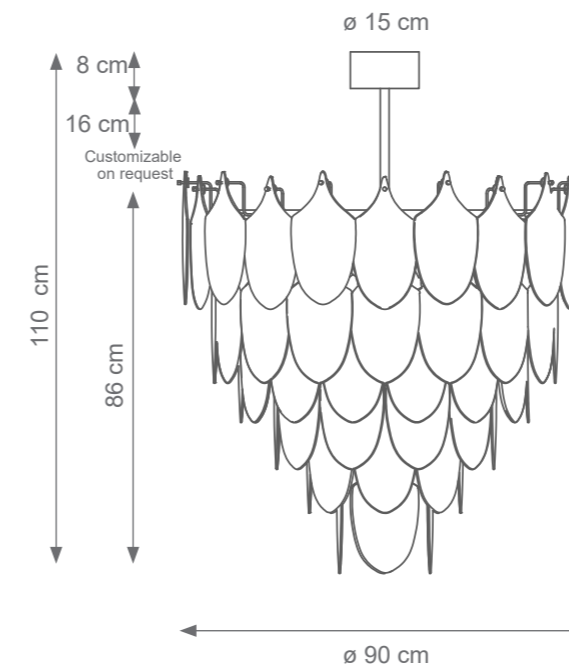

Small Peacock Chandelier (6 levels, 72 feathers)
Code: F807277
Type 12 lights electrification x Max 28W E14 CE
Size: cm. 86 h x 90 ø - 54 kg