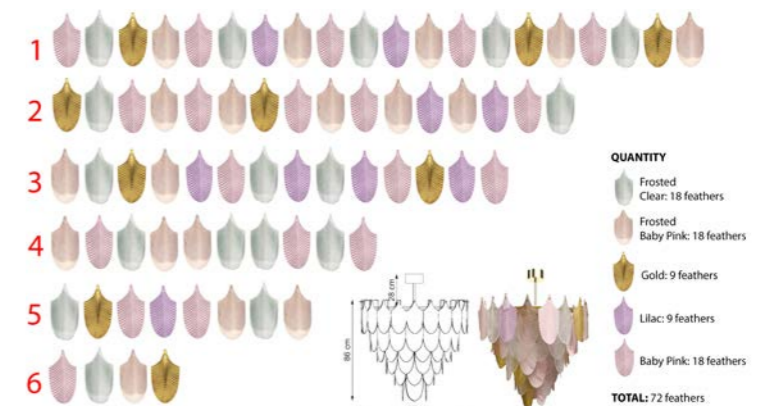

BALI
F807277.347

CHAMPAGNE
F807277.348

LONDON
F807277.349

CINDERELLA
F807277.520

PEACOCK

TECHNICAL DRAWINGS

Collection Materials: Brass Structure, Porcelain, Murano Glass

PEACOCK TECHNICAL DRAWINGS