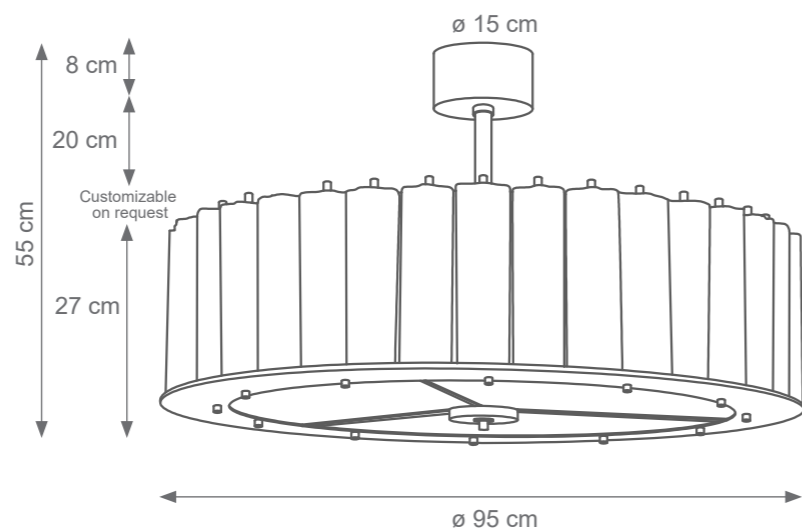

Dandelion Applique
Code: F807546
Type 3 lights electrification x Max 28W E14 CE
Size: cm. 60 h x 38 l - 9 kg

DRUM

TECHNICAL DRAWINGS

Collection Materials: Brass Structure, Murano Glass

Height customizable on request

Small Drum Chandelier
Code: F807292
Type 6 lights electrification x Max 28W E14 CE
Size: cm. 27 h x 60 ø - 23 kg

Large Drum Chandelier
Code: F807291
Type 6 lights electrification x Max 28W E14 CE
Size: cm. 27 h x 95 ø - 38 kg