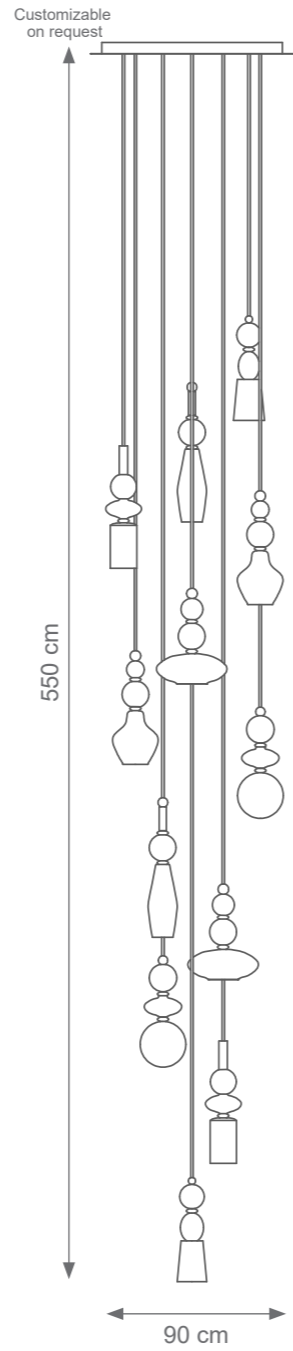

Divas Chandelier
Code: F807804
Type 12 lights electrification x Max 28W E14 CE
Size: cm. 550 h x 90 ø - 40 kg

ICONS 80'S TECHNICAL DRAWINGS

Collection Materials: Porcelain, Murano Glass, Brass Structure

Height customizable on request