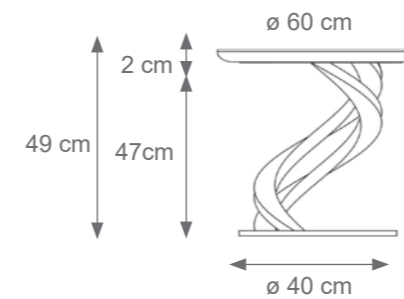

Wave Eclipse Coffee Table
Code: M807467
Size: cm. 49 h x 60 ø
Only Base Code: M807461