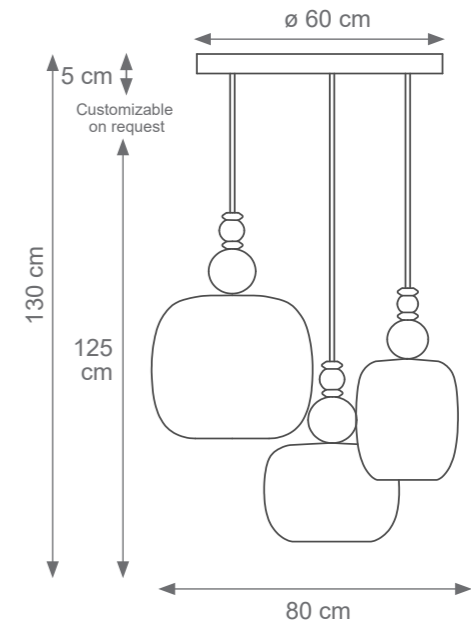

Icons 80's Chandelier
Code: F807919
Type 3 lights electrification x Max 28W E14 CE
Size: cm. 130 h x 80 l - 18 kg