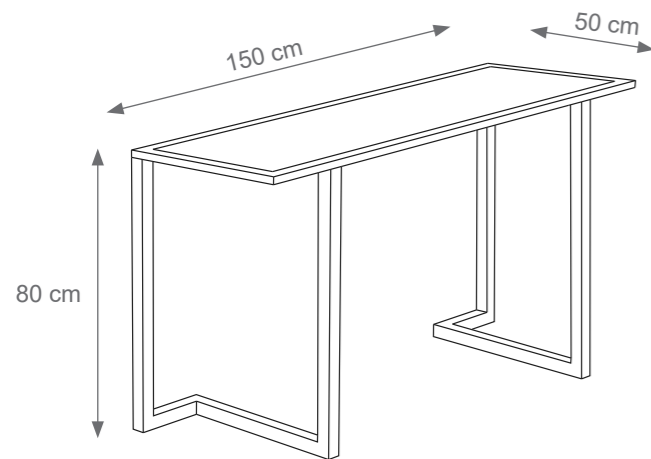

DYNASTY

TECHNICAL DRAWINGS

Collection Materials: Brass Structure, Lacquered Wood Top

Dynasty Bookcase
Code: F807389
Size: cm. 250 h x 135 l x 35 w

CONSOLE

TECHNICAL DRAWINGS

Collection Materials: Brass Structure, Marble top