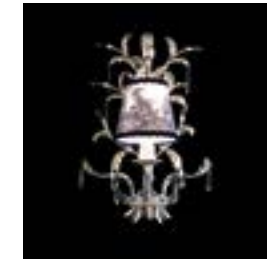

BRENDA WB-01 W

Brass wall bracket of Swarovski Strass and Bohemian crystal
30 x 25 x h 45 cm
01 light
White