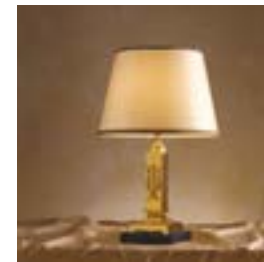

EMILIE CH-05 G

Casted bronze and brass chandelier
ø 50 x h 60 cm
05 lights
Gold 18 kt

EMILIE TL-02 G

Casted bronze and brass table lamp
ø 45 x h 70 cm
02 lights
Gold 18 kt

EMILIE WB-02 G

Casted bronze and brass wall bracket
45 x 15 x h 45 cm
02 lights
Gold 18 kt