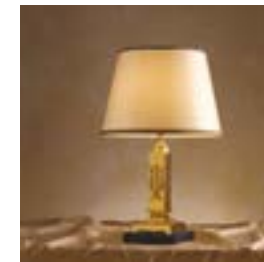

EMILIE CH-05 G

Casted bronze and brass chandelier
ø 50 x h 60 cm
05 lights
Gold 18 kt

EMILIE TL-02 G

Casted bronze and brass table lamp
ø 45 x h 70 cm
02 lights
Gold 18 kt

EMILIE WB-02 G

Casted bronze and brass wall bracket
45 x 15 x h 45 cm
02 lights
Gold 18 kt