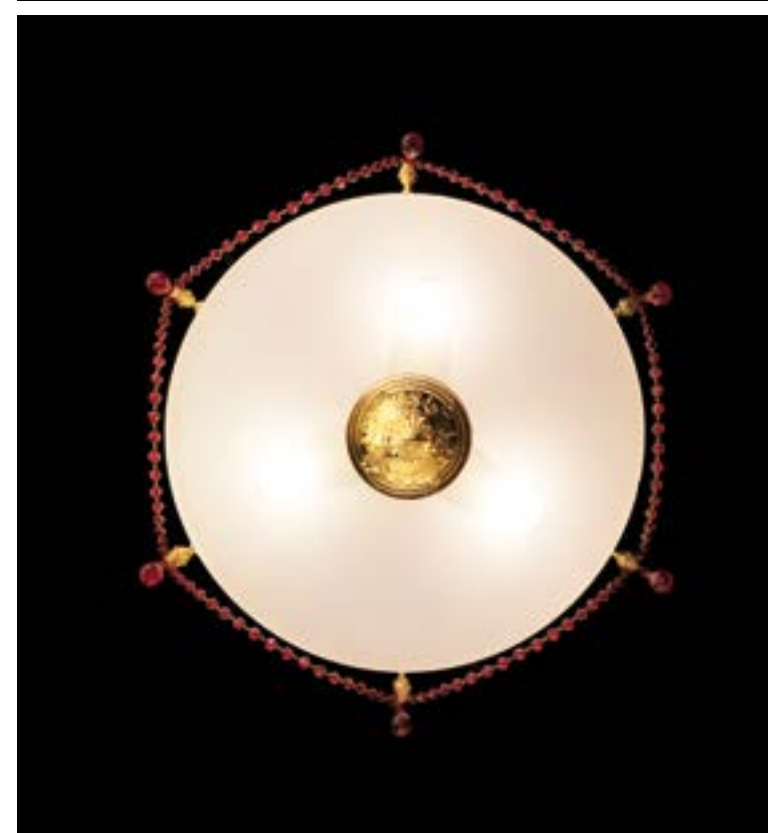

ROMA

ROMA CL-03 G

Brass ceiling lamp
of Swarovski Strass

ø 50 x h 35 cm

03 lights

Gold 18 kt