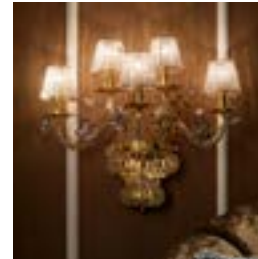

LUCY WB-05 G

Brass wall bracket of Swarovski beads and flowers
60 x 40 x h 65 cm
03 + 02 lights
Gold 18 kt