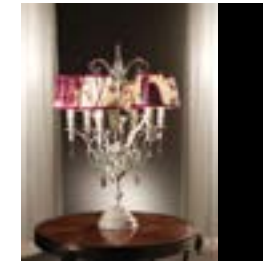

03 lights

Patined Ivory

MATHILDE TL-05 PI

Brass table lamp of Murano coloured grapes

ø 55 x h 40 cm

05 lights

Patined Ivory

SYLVIE TL-06 W