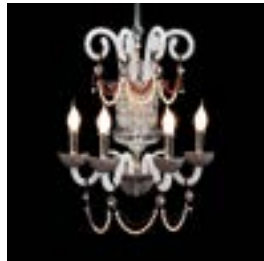

ø 95 x h 100 cm

08 lights

Gold 18 kt

GIULIA CH-05 N

Chandelier of Swarovski pearls and trimmings

ø 80 x h 100 cm

05 lights

Nickel