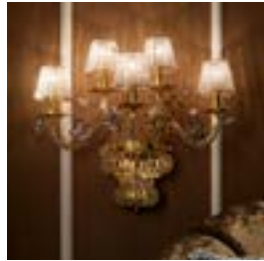

LUCY WB-05 G

Brass wall bracket of Swarovski beads and flowers
60 x 40 x h 65 cm
03 + 02 lights
Gold 18 kt