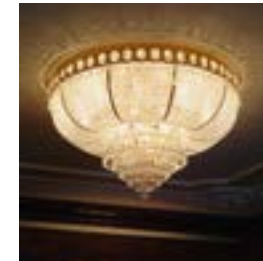

PADOVA CL-06 G