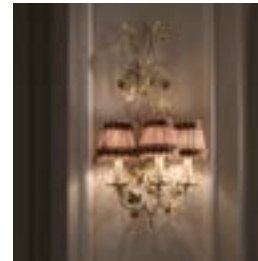

MATHILDE WB-03 PI

Brass wall bracket of Murano coloured grapes

35 x 25 x h 70 cm

03 lights

Patined Ivory