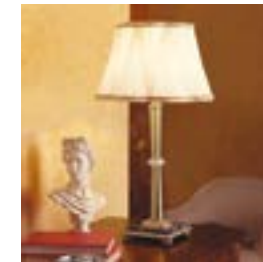

CHRISTINE TL-01 PG

Casted bronze and brass table lamp of Swarovski Strass, Laguna marble
ø 45 x h 80 cm
01 light
Patined gold 18 kt