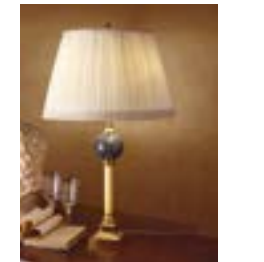

CAPUONE TL-01 G

Casted bronze and brass table lamp, green marble
ø 40 x h 65 cm
01 light
Gold 18 kt