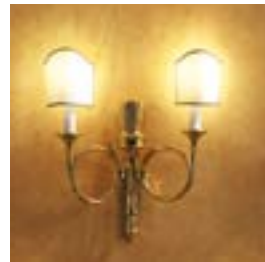

EMILIE CH-05 G

Casted bronze and brass chandelier
ø 50 x h 60 cm
05 lights
Gold 18 kt

EMILIE TL-02 G

Casted bronze and brass table lamp
ø 45 x h 70 cm
02 lights
Gold 18 kt

EMILIE WB-02 G

Casted bronze and brass wall bracket
45 x 15 x h 45 cm
02 lights
Gold 18 kt