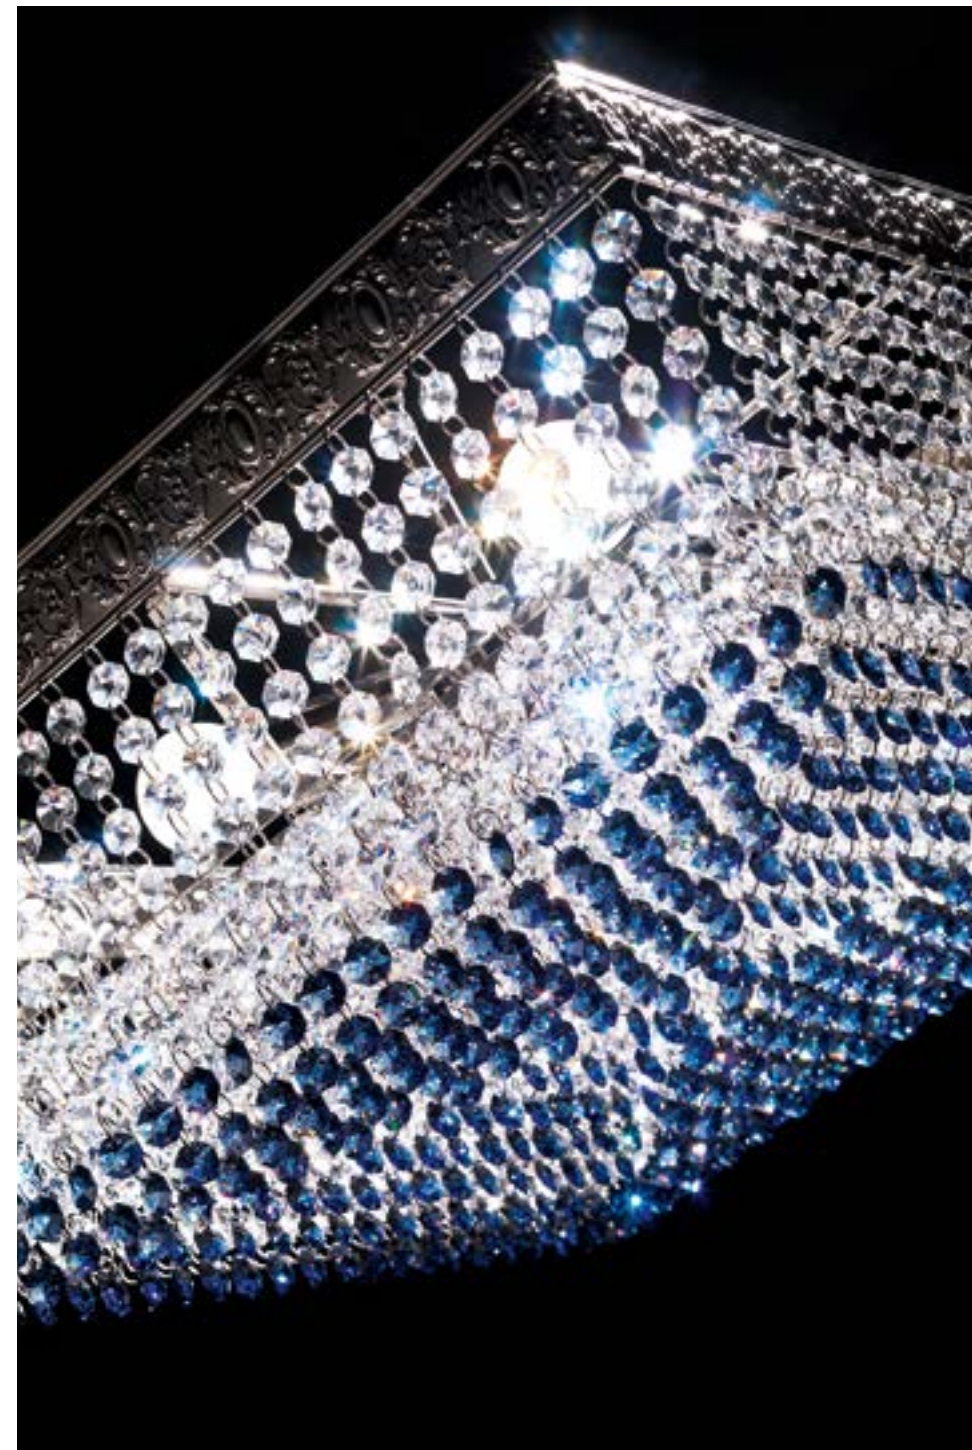

BRERA CL-04 N

Brass ceiling lamp
of Swarovski Strass and Spectra

40 x 40 x h 20 cm

04 lights

Nickel