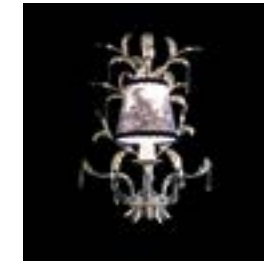

BRENDA WB-01 W

Brass wall bracket of Swarovski Strass and Bohemian crystal
30 x 25 x h 45 cm
01 light
White