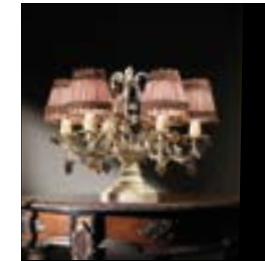

MATHILDE TL-05 PI

Brass table lamp of Murano coloured grapes
ø 55 x h 40 cm
05 lights
Patined ivory