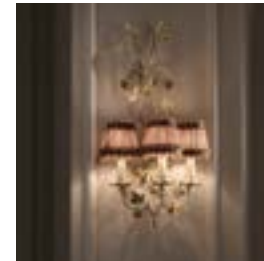

MATHILDE WB-03 PI

Brass wall bracket of Murano coloured grapes
35 x 25 x h 70 cm
03 lights
Patined ivory