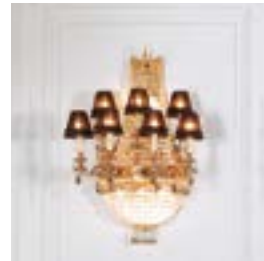

ISABEL WB-07 G