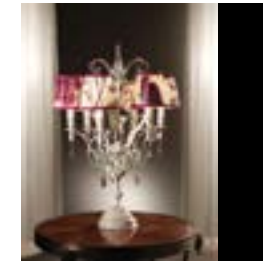

SYLVIE TL-06 W