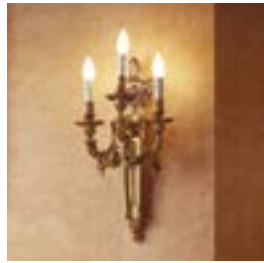

# LISE

LISE TL-01 LG

Brass table lamp

ø 45 x h 80 cm

01 light

Leaves gold

VINTAGE family

JEAN PIERRE WB-03 PG