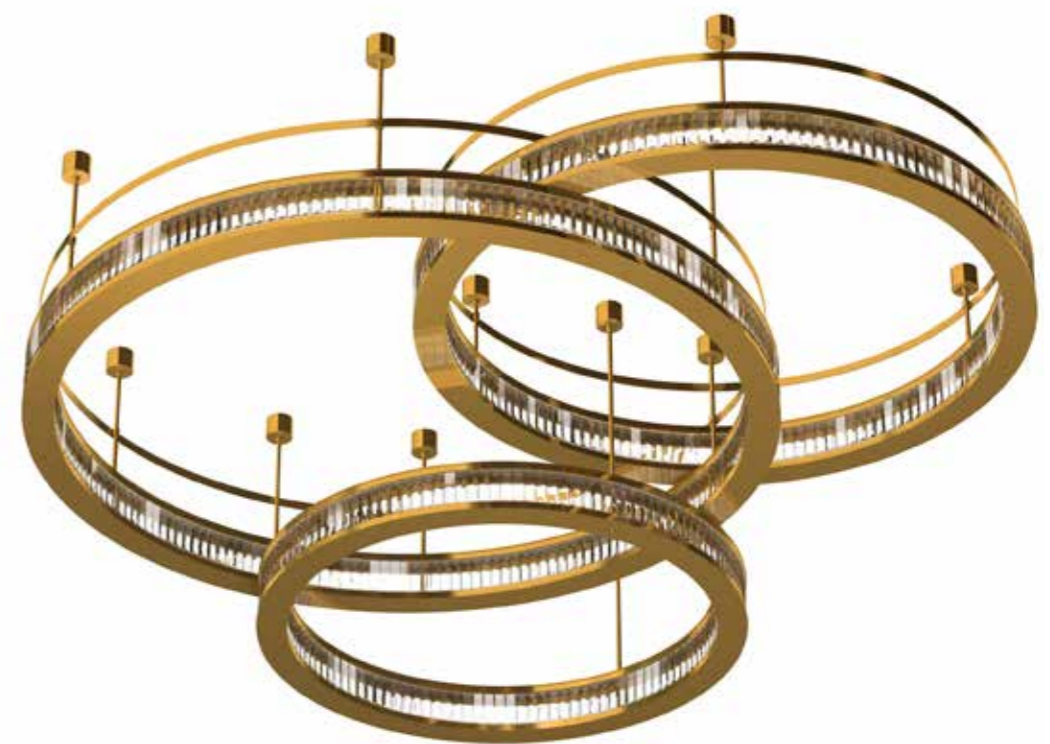

Other sizes on request

A3962.7-150
24K Gold

79130.7-20
24K Gold
See on page 68

A7908(1)-160
24K Gold

A7908(1)-160
24K Gold

On picture you see:

A7908(1)-110	Ø 110	↓ 27	LED Strips
A7908(1)-130	Ø 130	↓ 27	LED Strips
A7908(1)-160	Ø 160	↓ 27	LED Strips

Complete shown on picture:

↗ 200 ↔ 220 ↓ 57 LED Strips, driver extern

Other sizes on request

A7954(3).7-160
24K Gold
Ø 160 ↑ 300 9 GU10
Other sizes on request

A7954(1).7-160
24K Gold

CON TEMPO RARY

CLASSICS