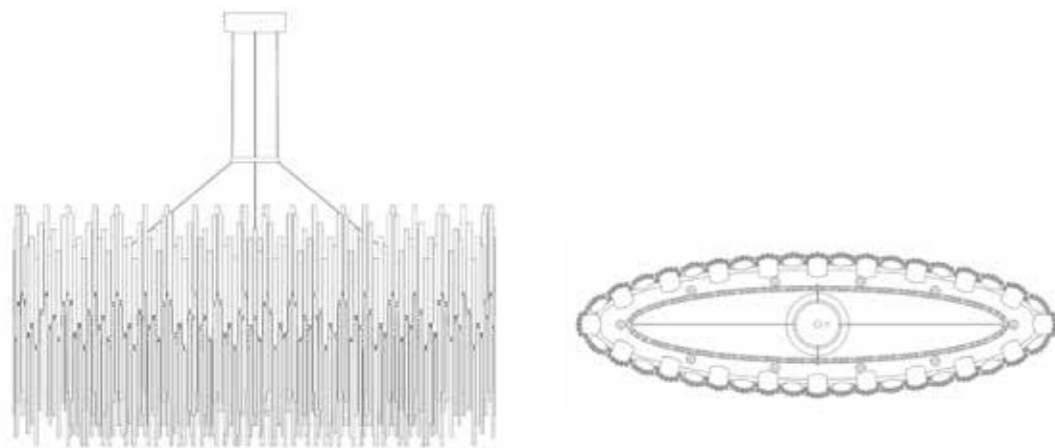

46420-115
 24K Gold

74120-75
 Ø 75 ↕ 124 12 E14
 Other sizes on request

74120-75
 24K Gold

52

48750-80
Copper

48750-80
Ø 80 ↕ 30 ↓ 45 6 GU10 + LED Strip
Other sizes on request

49122-100
24K Gold

49122-100
24K Gold