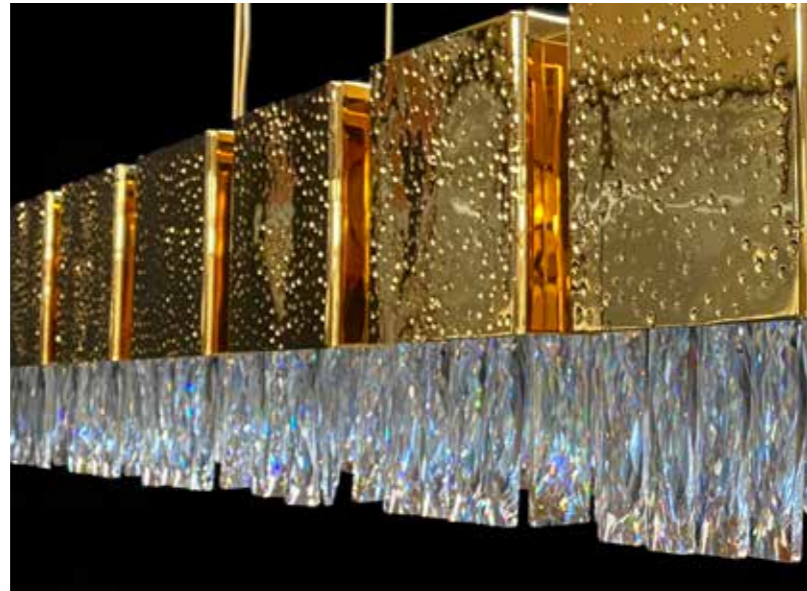

29023-140

29023-84	↗ 84	↔ 24	↕ 25	7 GU10
29023-104	↗ 104	↔ 24	↕ 25	9 GU10
29023-124	↗ 124	↔ 24	↕ 25	11 GU10
29023-144	↗ 144	↔ 24	↕ 25	13 GU10

24K Gold Organic Rocked