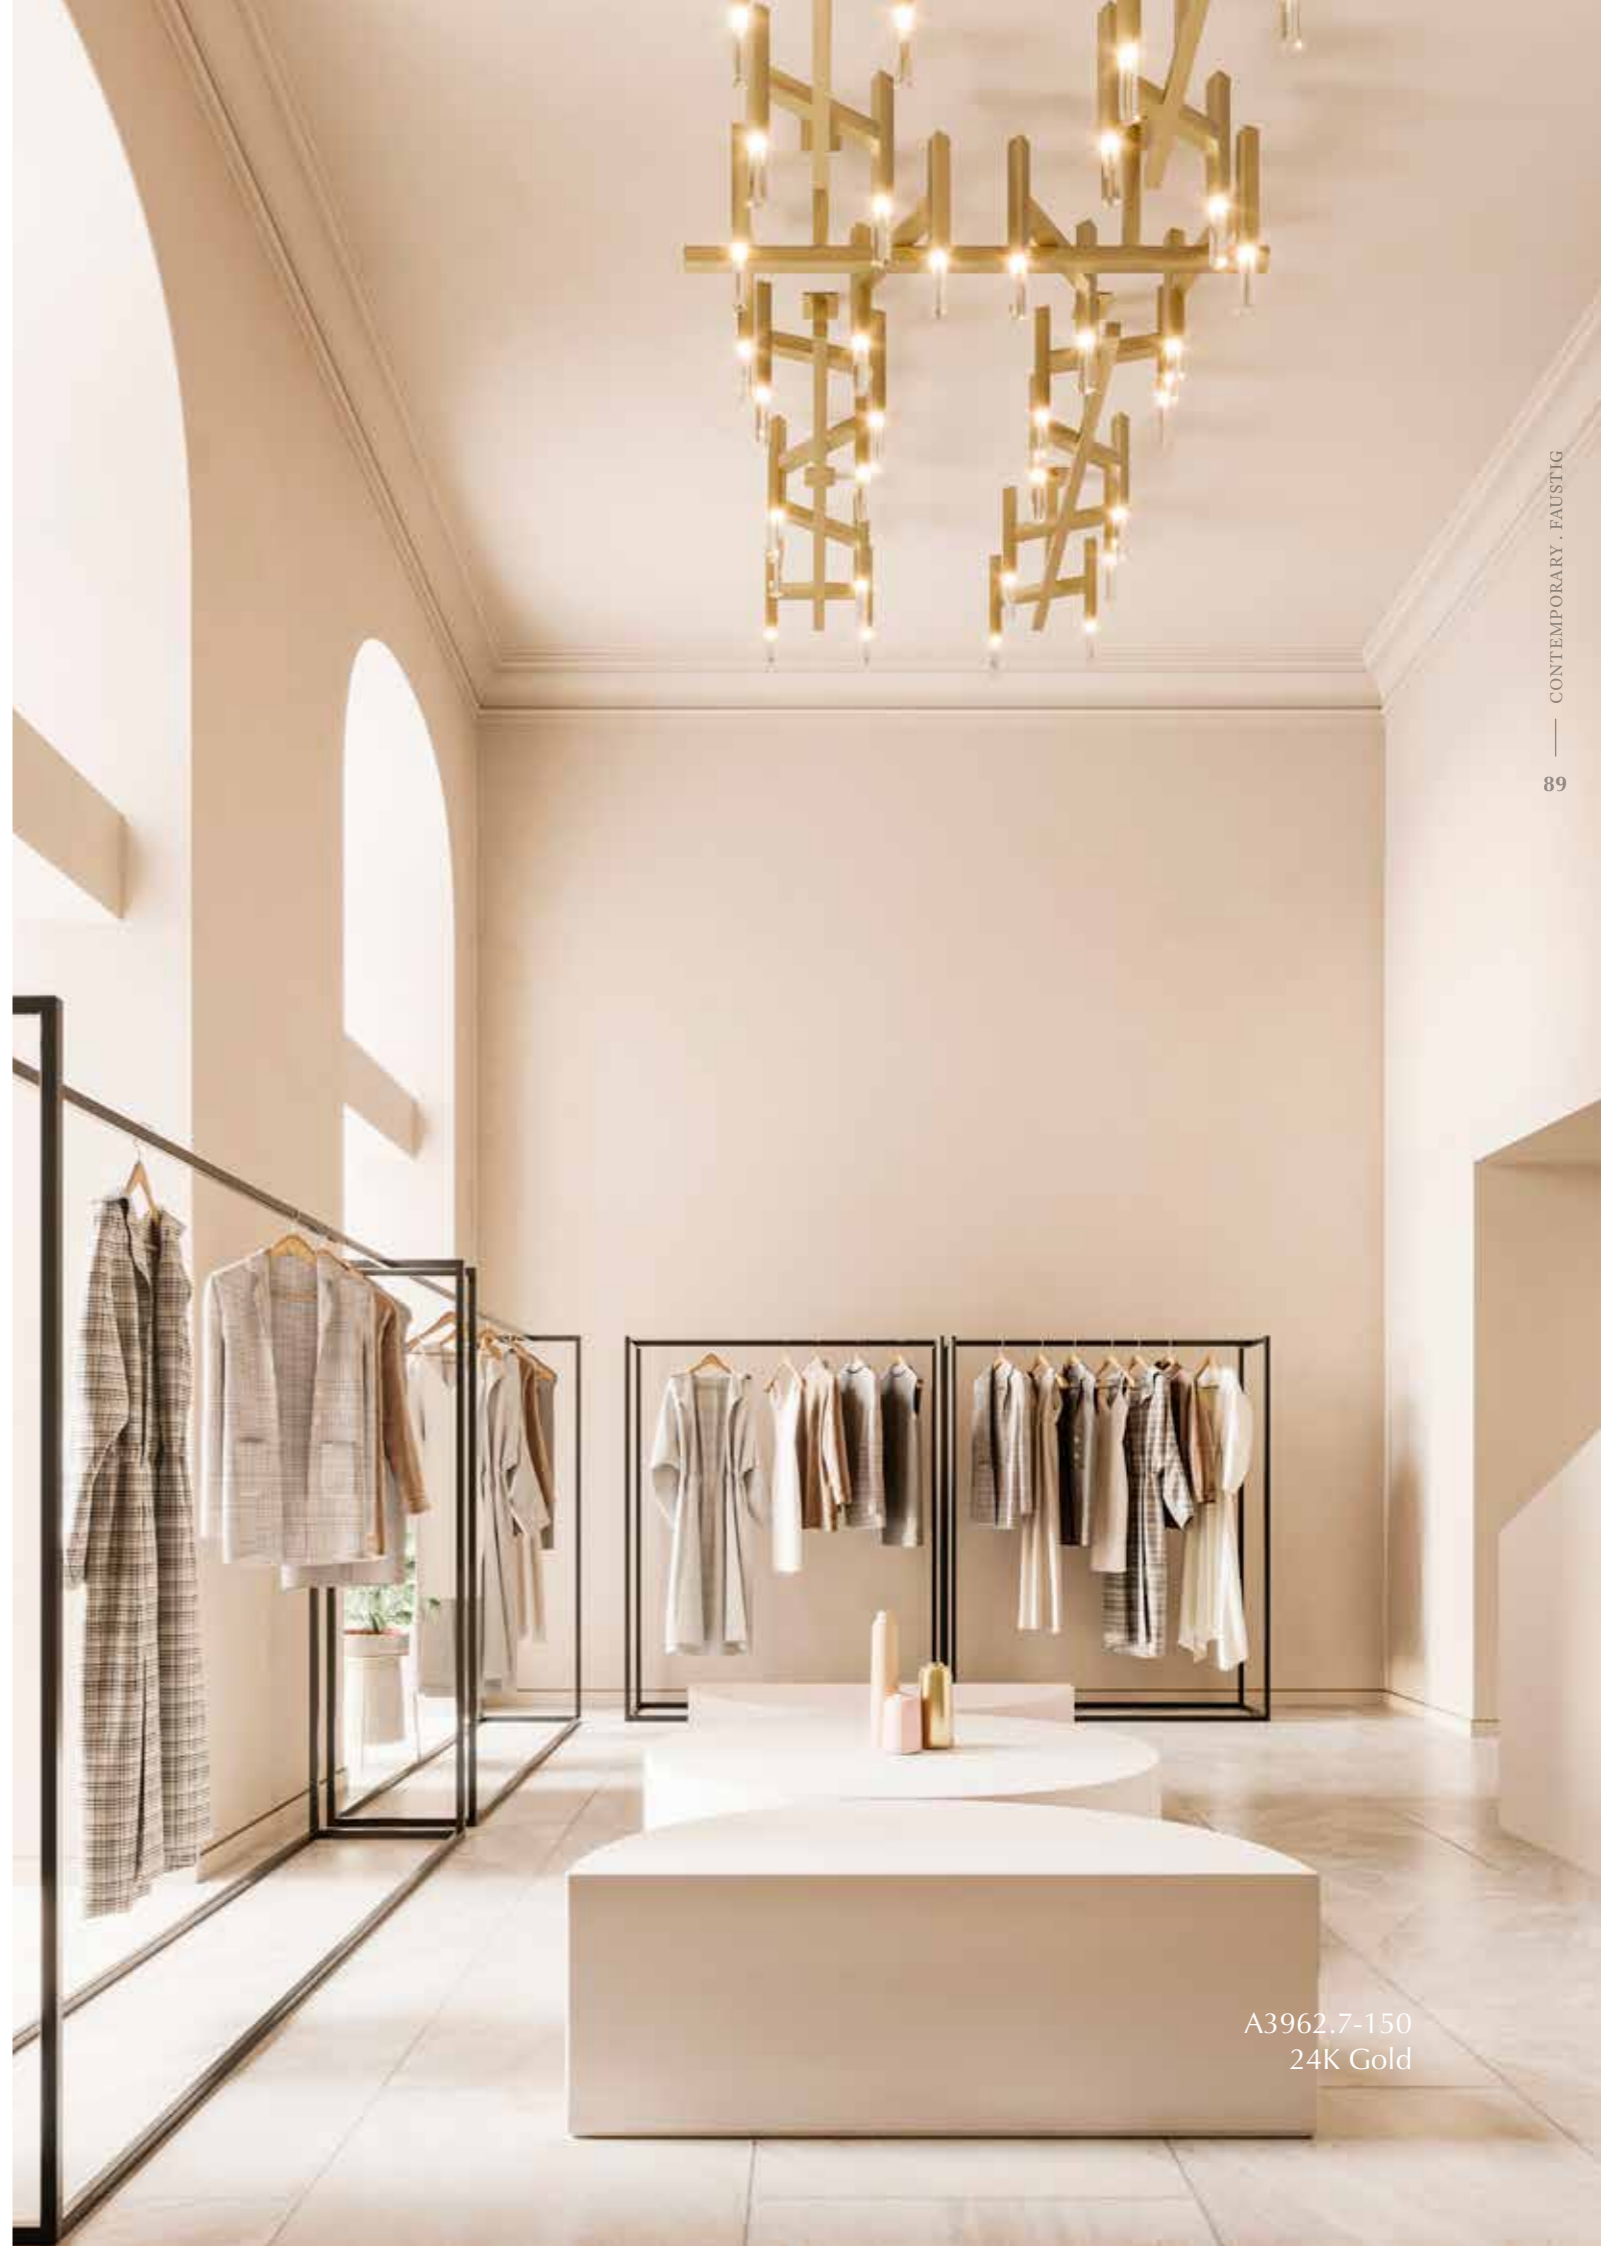

Other sizes on request

A3962.7-150
24K Gold

79130.7-20
24K Gold
See on page 68

A7908(1)-160
24K Gold

A7908(1)-160
24K Gold

On picture you see:

A7908(1)-110	Ø 110	↓ 27	LED Strips
A7908(1)-130	Ø 130	↓ 27	LED Strips
A7908(1)-160	Ø 160	↓ 27	LED Strips