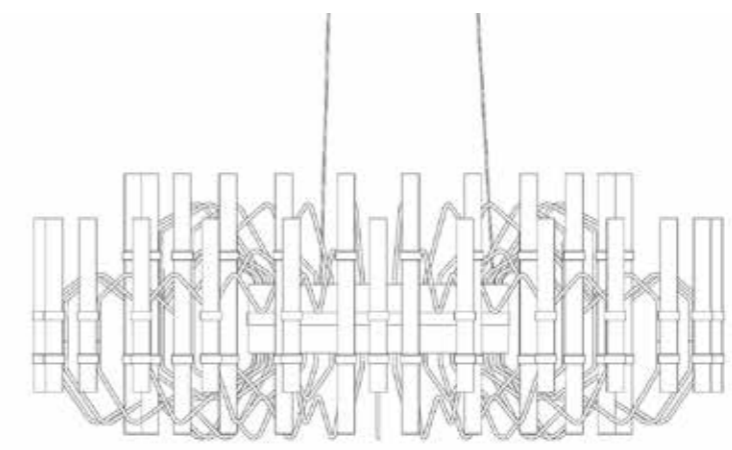

46420-115
 24K Gold

74120-75
 Ø 75 ↕ 124 12 E14
 Other sizes on request

74120-75
 24K Gold

52

48750-80
Copper

48750-80
Ø 80 ↕ 30 ↓ 45 6 GU10 + LED Strip
Other sizes on request

49122-100
24K Gold

49122-100
24K Gold