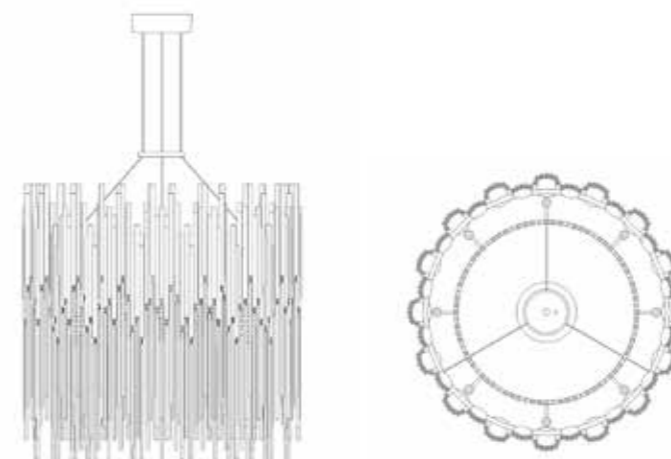

49120-60
24K Gold

49120-25	Ø 25	↕ 60	↓ 70	6 G9
49120-60	Ø 60	↕ 60	↓ 70	8 G9
49120-80	Ø 80	↕ 60	↓ 75	12 G9
49120-100	Ø 100	↕ 60	↓ 80	16 G9