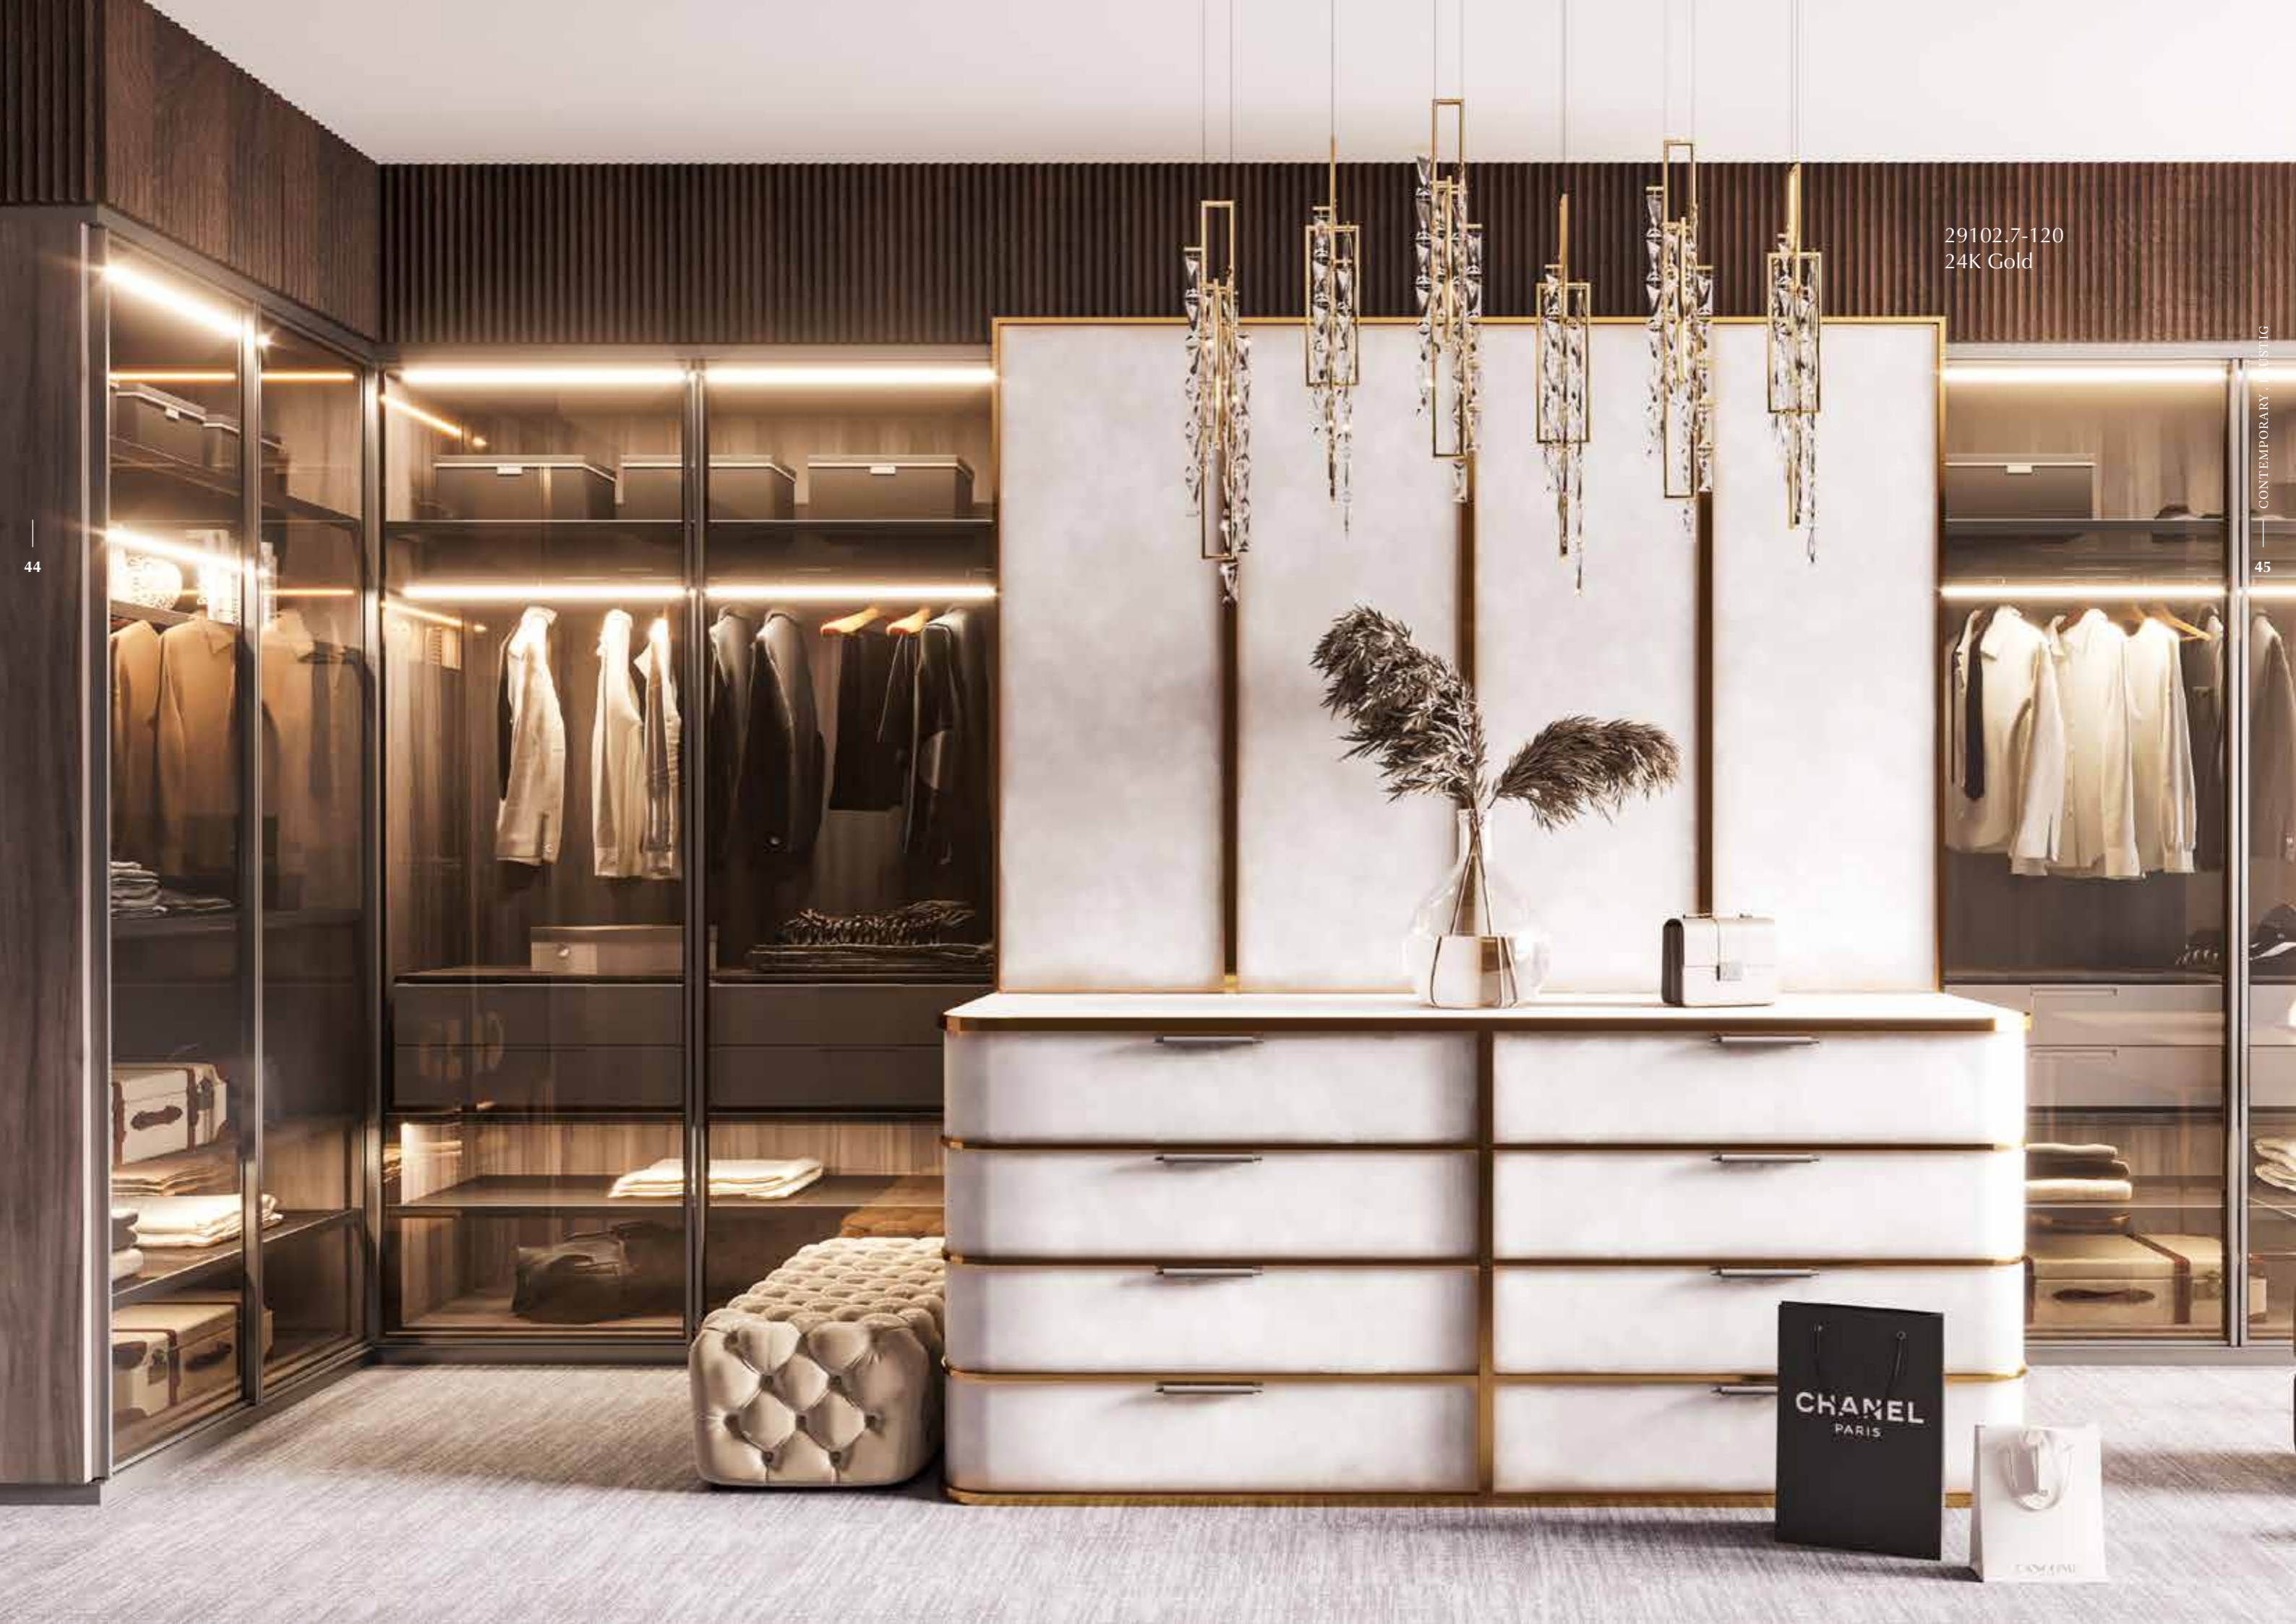

29102.7-120
24K Gold

29101.7-120
24K Gold

29101.7-60
24K Gold
Ø 60 ↓ 110 5 GU10

29102.7-120
24K Gold

29102.7-50	↗ 50	↔ 15	↓ 76	2 GU10
29102.7-100	↗ 100	↔ 15	↓ 76	4 GU10
29102.7-120	↗ 120	↔ 15	↓ 76	5 GU10

46420-115
 24K Gold
 Ø 115 ↓ 55 16 E14
 Other sizes on request