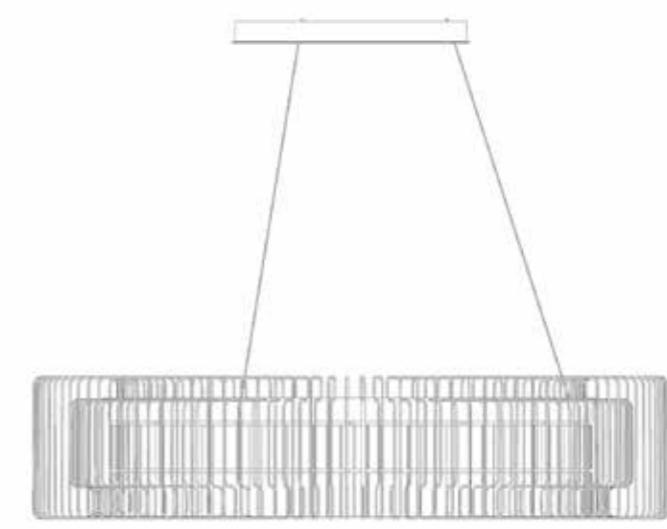

55294-110
Ø 110 ↕ 25 ↓ 40 12 LED
Other sizes on request

55294-60
24K Gold

Ø 60 ↕ 25 ↓ 30 6 LED

55294-60
24K Gold

55292-70
24K Gold

55292-70
24K Gold

55292-70	Ø 70	↕ 40	↘ 45	6 LED
55292-100	Ø 100	↕ 40	↘ 55	12 LED