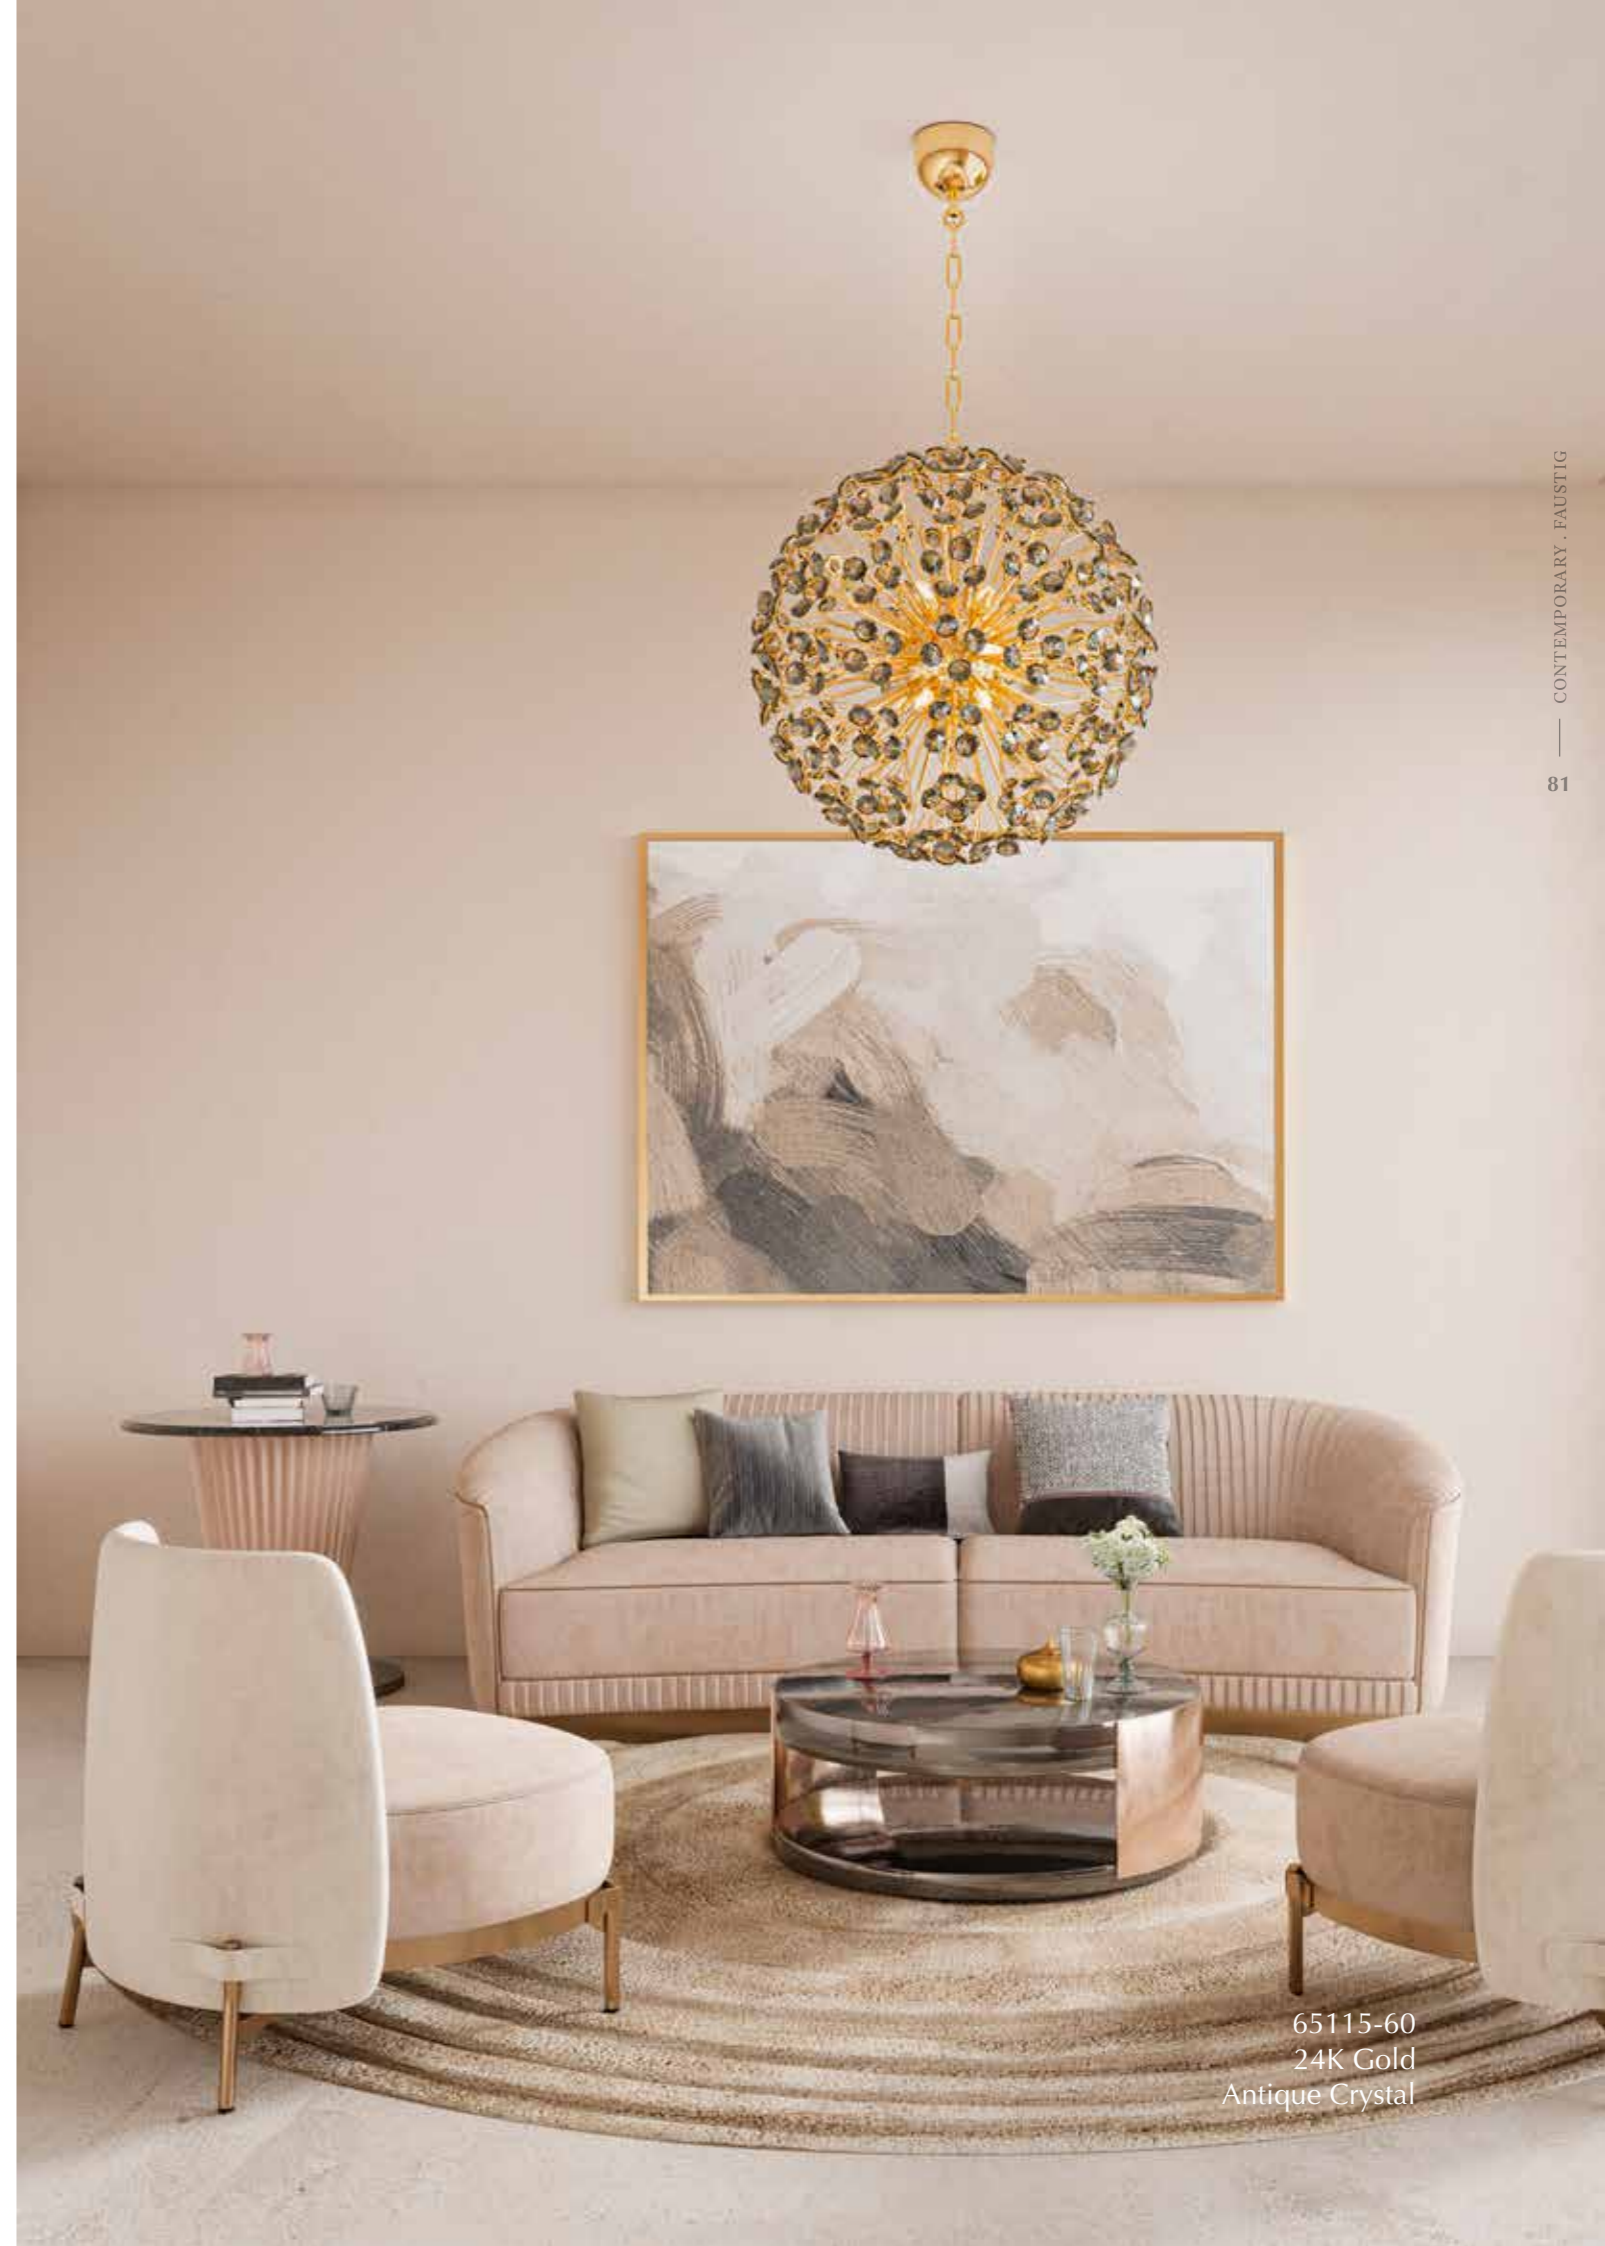

65115-60
24K Gold
Antique Crystal