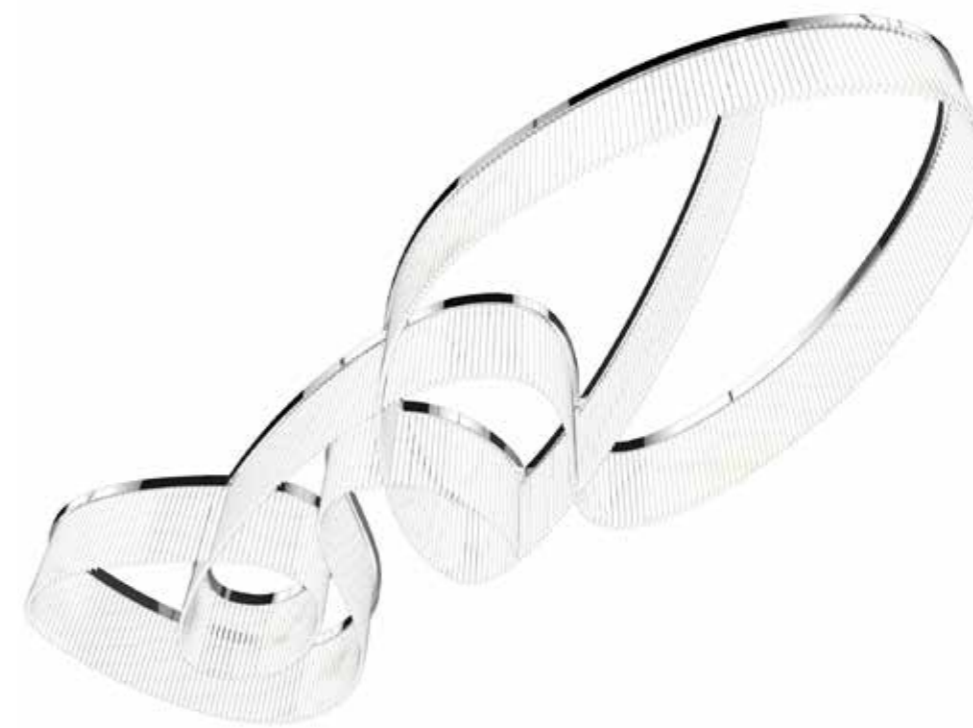

A3940(1).7-520
Nickel
↗ 520 ↔ 160 ↕ 55 LED
Other sizes on request