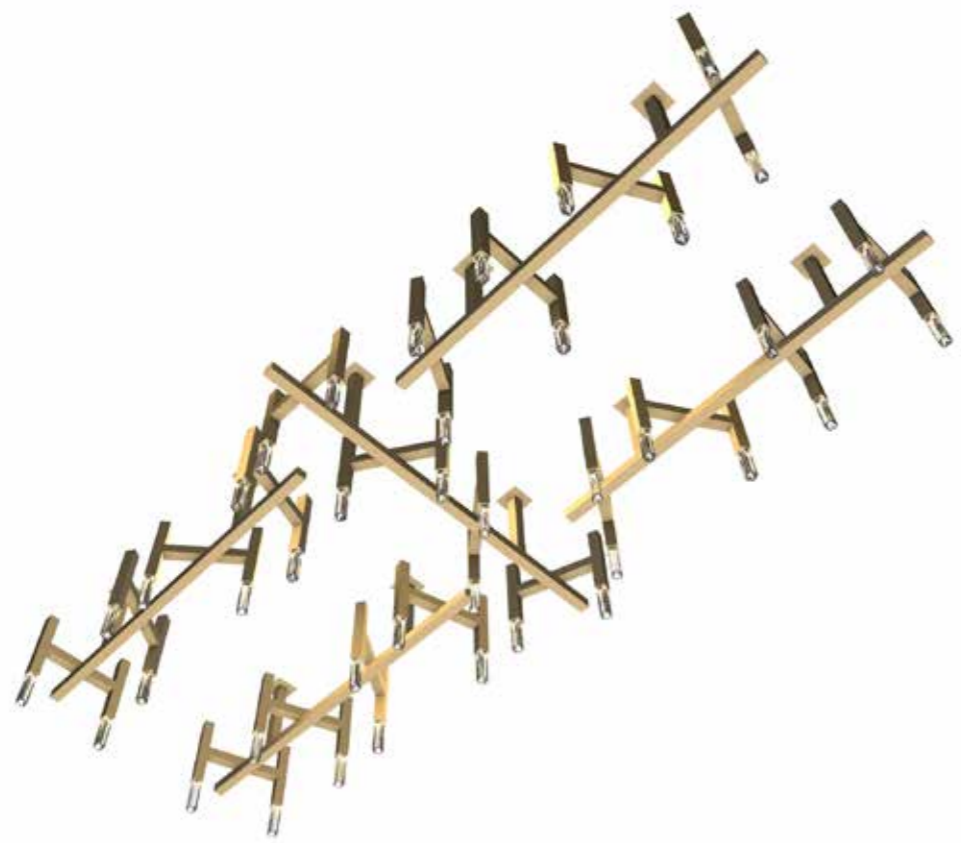

A3962.7-150
24K Gold

On picture 5 pcs. A3962.7-150
↗ 150 ↔ 38 ↕ 57 8 LED

Other sizes on request