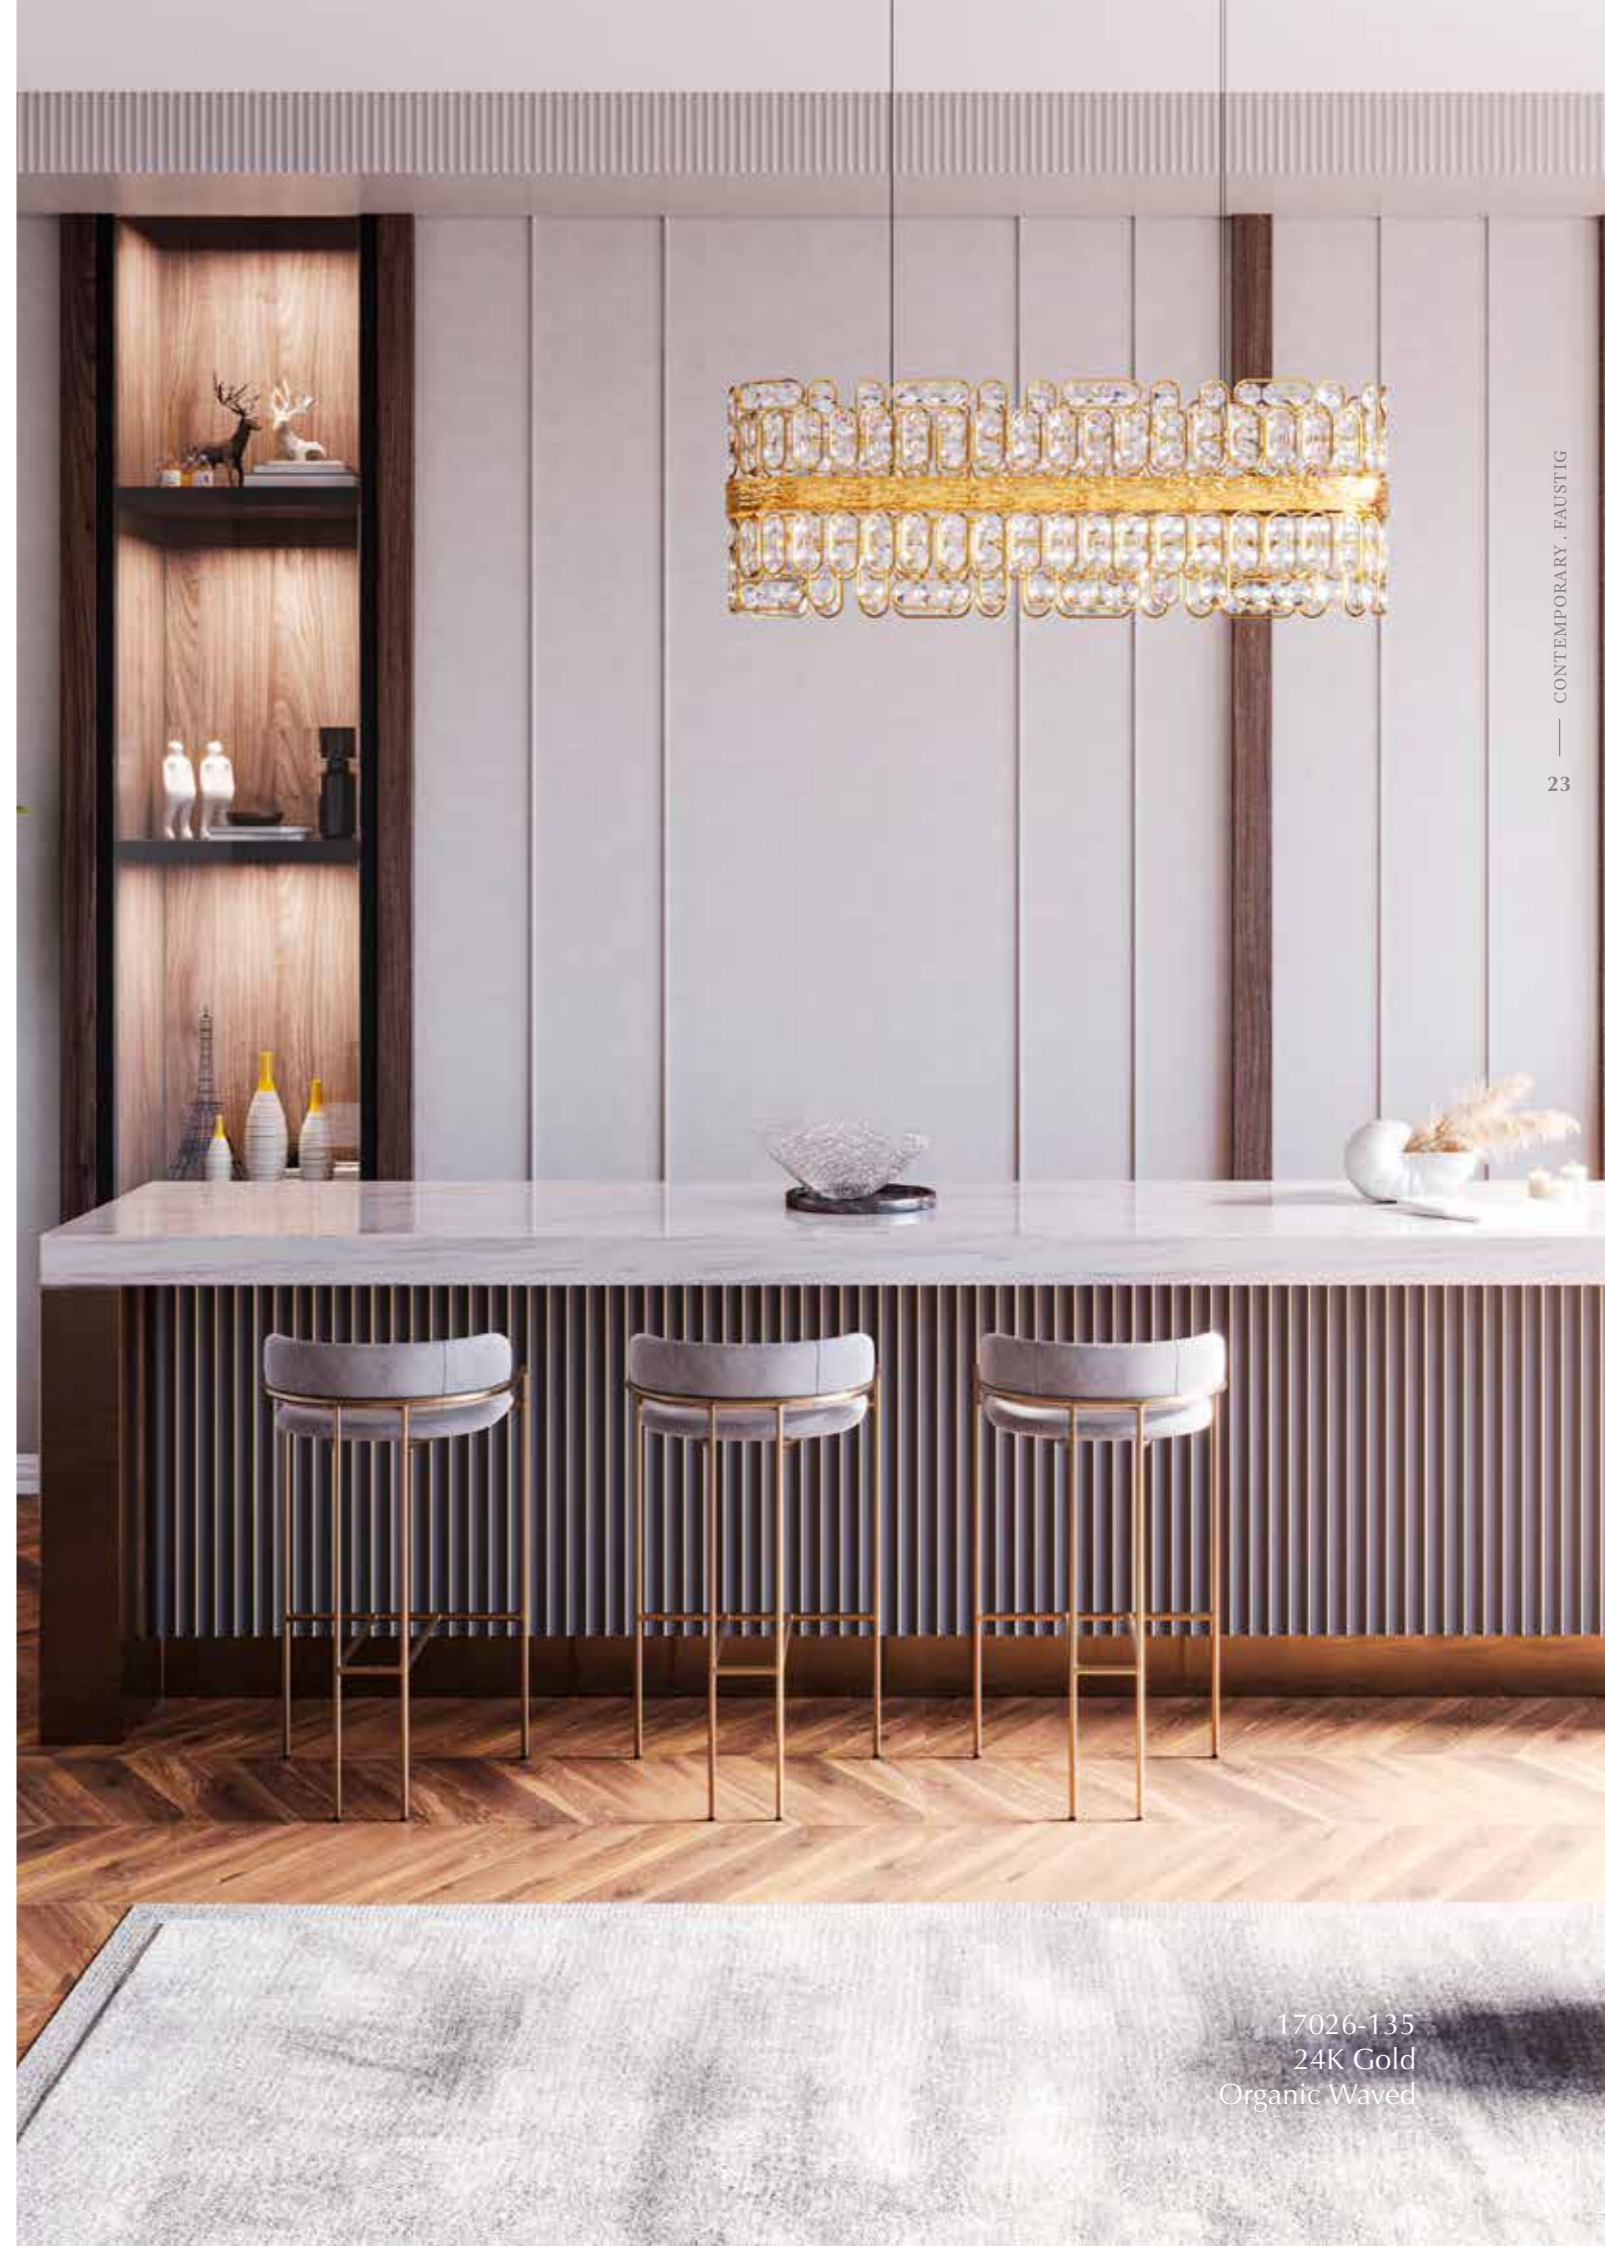

17026-135
24K Gold
Organic Waved