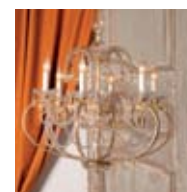

E1423
E1414
E1413

ITALIAN LIGHTING

Effe Bi
FERRO BATTUTO ARTISTICO

Effe.Bi
FERRO BATTUTO ARTISTICO

“Effe.Bi Ferro Battuto Artistico” is a company specialized in the creations of Lighting products and Home Decor in wrought iron.