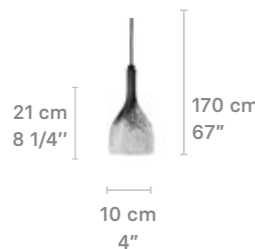

Naturopantastic Wall Light white-gold
1024006 CE/UK
1024007 US
1024008 JP

HANGING LAMPS

Naturopantastic

Weight:
0.6 Kg / 1.32 lb

* Max. Power: 1 x 9W
* Recommended bulbs:
CE: Edison E14 LED 4W
US: Edison E12 LED 4W
Bulbs not included.