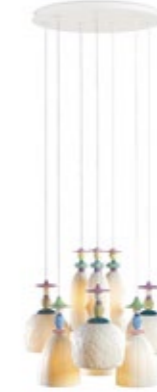

Weight:
2.00 Kg / 4.41 lb

CHANDELIERS

Chandelier MD 24 lights
Strolling through blossoms

01023548 CE/UK
01023549 US
01023550 JP

Chandelier MD 18 lights
Dancing on the sand

01023545 CE/UK
01023546 US
01023547 JP