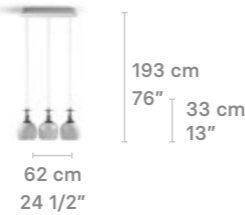

Hanging Lamp 4 lights
Walking on the beach

Weight:
7.4 Kg / 16.32 lb

* Max. Power: 4 x 9W

Hanging Lamp 6 lights
Gathering in the law (BC)

Weight:
8.9 Kg / 19.62 lb

* Max. Power: 6 x 9W

Hanging Lamp 3 lights
Gazing at the ocean (A)