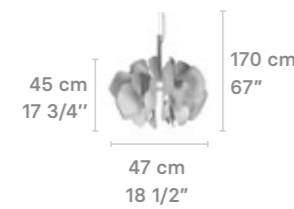

HANGING LAMPS

Nightbloom

Nightbloom

Nightbloom
hanging lamps canopy

Weight:
22 Kg / 48.53 lb

Weight:
7.66 Kg / 16.88 lb

* Max. Power: 45W-24V
* Dimmable LED
* Integrated LED:
CE-UK: 2 x 48-LED module
US-JP: 2 x 48-LED module