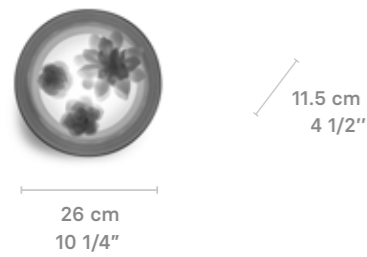

WALL LIGHTS

Bouquet Wall Light

Weight:
1 Kg / 2.2 lb

* Max. Power: 1 x 8.5W
* Recommended bulbs:
LED Module
Bulbs not included.