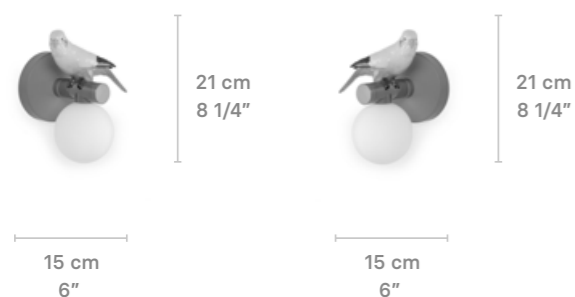

Weight:
1 Kg / 2.2 lb

* Max. Power: 1 x 9W
* Recommended bulbs:
G9 LED 3W
* Touch dimmer system on the nose
Bulbs not included.