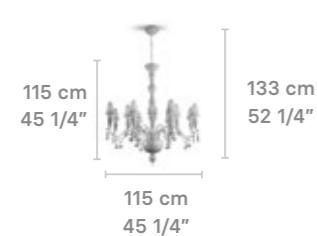

HANGING LAMPS

Chandelier 16 lights (PL)

Weight:
19 Kg / 41.90 lb

* Max. Power: 16 x 9W
* Recommended bulbs:
CE: Edison E14 LED 4W
US: Edison E12 LED 4W
Bulbs not included.

Chandelier 16 lights (PM)

Weight:
16 Kg / 35.28 lb