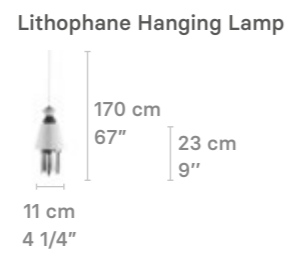

Weight:
0.82 Kg / 1.81 lb

* Max. Power: 1 x 9W
* Recommended bulbs:
G9 LED 3W
Bulbs not included.