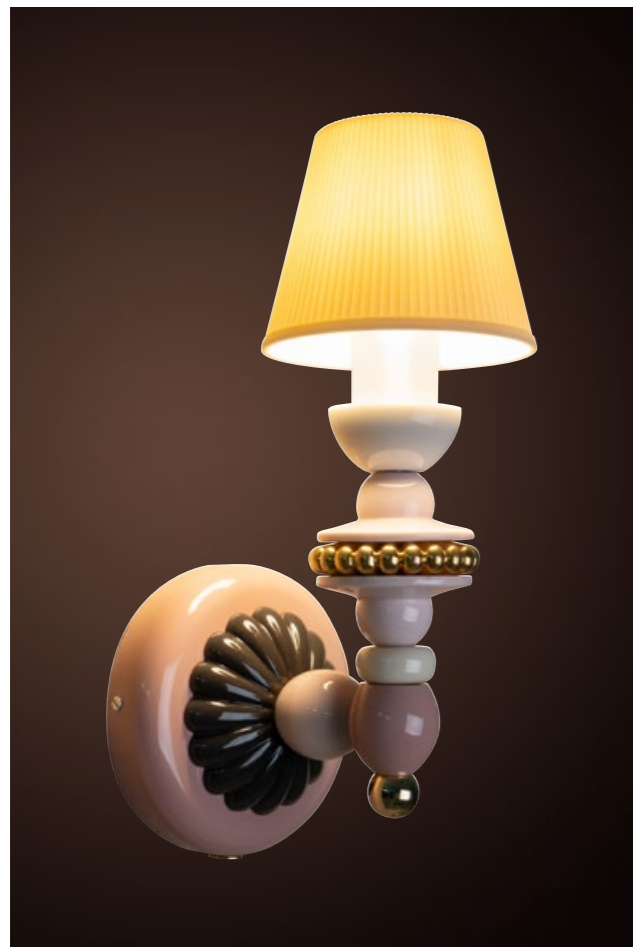

Firefly Table Lamp

Firefly Hanging Lamp

Firefly Hanging Lamp.

Firefly Floor Lamp.

Firefly Table Lamp.

Firefly Floor Lamp.

The Magic of Nature

A cornucopia of organic elements combine to create a collection of table lamps inspired by nature and the magical qualities of a firefly skipping across the night. In that moment color and light illuminate our surroundings, just as the Firefly collection does in homes, hotels and restaurants all around the world.

The cordless lamps are fitted with chargeable batteries and independent LED lights so as to maximize these little fireflies' freedom to roam.

FIREFLY

Firefly Wall Light.

Palm Black & White - Palm White.

Blossom Floor Lamp, Pink & Gold · Blossom Hanging Lamp, Pink & Gold.