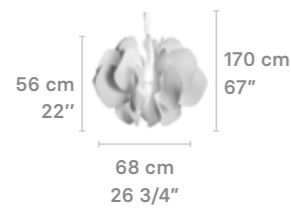

HANGING LAMPS

Nightbloom

Nightbloom

Nightbloom
hanging lamps canopy

Weight:
22 Kg / 48.53 lb

Weight:
7.66 Kg / 16.88 lb

* Max. Power: 45W-24V
* Dimmable LED
* Integrated LED:
CE-UK: 2 x 48-LED module
US-JP: 2 x 48-LED module