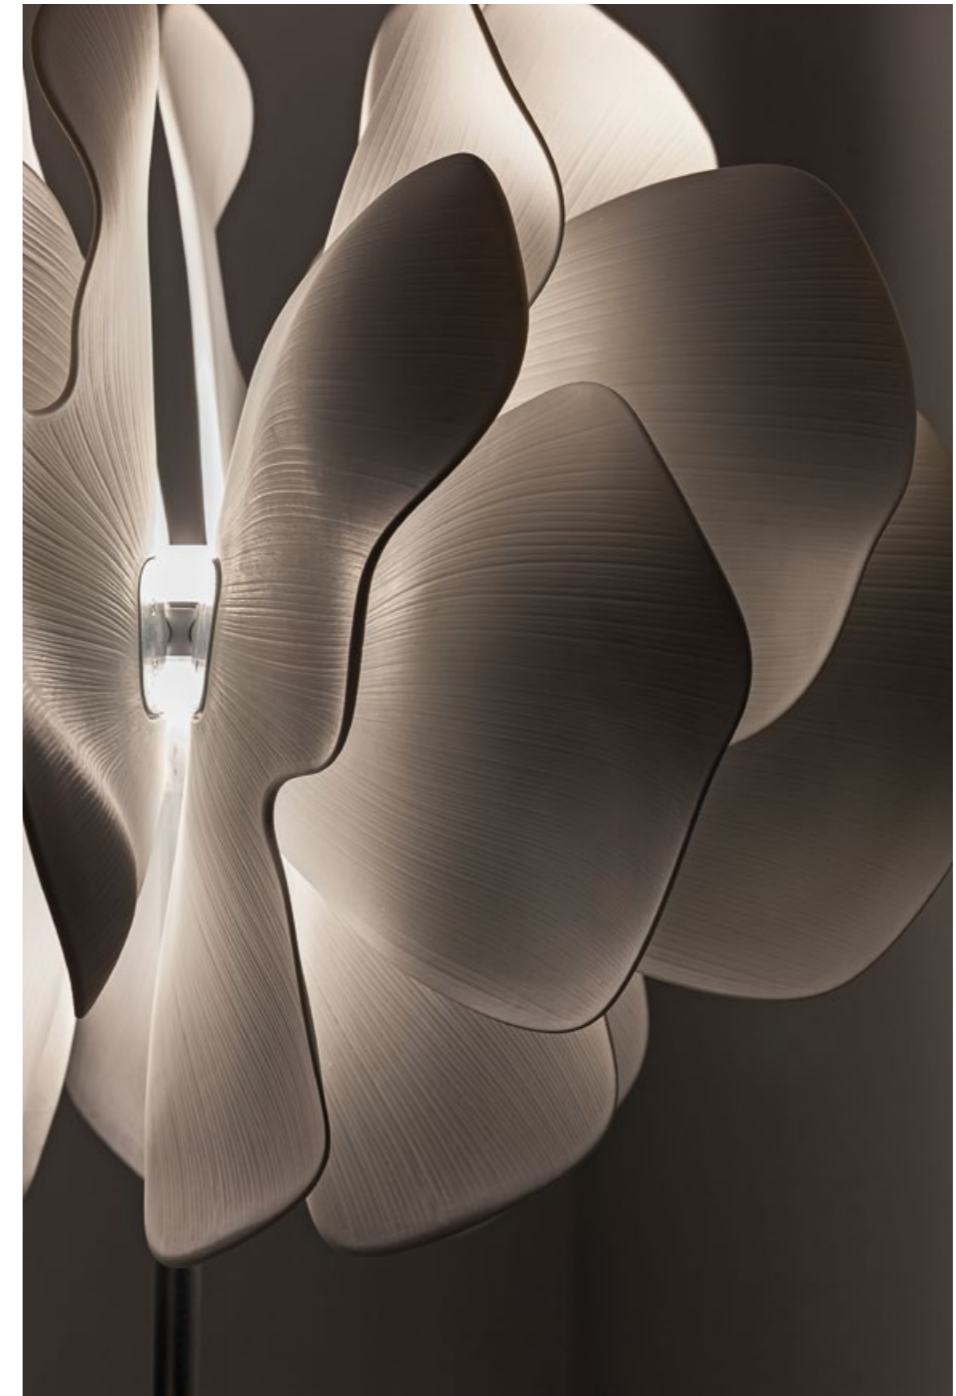

NIGHTBLOOM COLLECTION by Marcel Wanders

Nightbloom Floor Lamp_White.

NIGHTBLOOM COLLECTION by Marcel Wanders

Nightbloom Hanging Lamp, White

Petals at Nightfall

The Nightbloom collection unites the poetry, romance and fantasy of the world of Marcel Wanders with Lladró's expert craftsmanship to create a timeless, contemporary and unforgettable collection.

Nightbloom Table Lamp White & Gold

sostituire in alta

Golden dewdrops

The result of the collaboration with the renowned Marcel Wanders is also available in white and gold version. The petals of this version of Nightbloom are covered with subtle touches of golden luster almost as if they were dewdrops. A weft of organic geometry, applied by hand by artisans experienced in porcelain decoration, makes each lamp a unique piece.