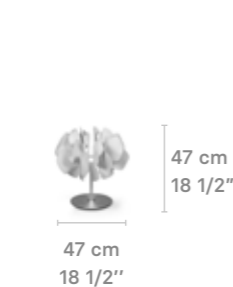

HANGING LAMPS

Nightbloom

Nightbloom

Nightbloom
hanging lamps canopy

Weight:
22 Kg / 48.53 lb

Weight:
7.66 Kg / 16.88 lb

* Max. Power: 45W-24V
* Dimmable LED
* Integrated LED:
CE-UK: 2 x 48-LED module
US-JP: 2 x 48-LED module

* Max. Power: 45W-24V
* Dimmable LED
* Integrated LED:
CE-UK: 2 x 48-LED module
US-JP: 2 x 48-LED module

FLOOR LAMPS

Nightbloom

Nightbloom

Weight:
36.5 Kg / 80.47 lb

Weight:
14 Kg / 31 lb

* Max. Power: 36W-24V
* Dimmable LED
* Integrated LED:
CE-UK: 2 x 48-LED module
US-JP: 2 x 48-LED module

* Max. Power: 36W-24V
* Dimmable LED
* Integrated LED:
CE-UK: 2 x 48-LED module
US-JP: 2 x 48-LED module

TABLE LAMPS

Nightbloom

Weight:
9.1 Kg / 20 lb

* Max. Power: 18W-24V
* Dimmable LED
* Integrated LED:
CE-UK: 2 x 48-LED module
US-JP: 2 x 48-LED module