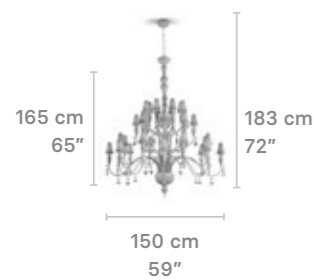

CHANDELIERS

Chandelier 32 lights (L)

Weight:
36.7 Kg / 77.18 lb

* Max. Power: 32 x 9W
* Recommended bulbs:
CE: Edison E14 LED 4W
US: Edison E12 LED 4W
Bulbs not included.