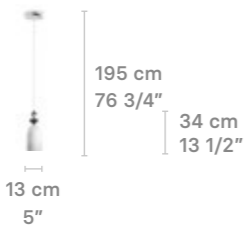

Weight:
7.1 Kg / 15.66 lb

* Max. Power: 3 x 9W

HANGING LAMPS

MD Annette hanging lamp

Weight:
2.8 Kg / 6.17 lb

* Max. Power: 1 x 9W

MD Béatrice hanging lamp

Weight:
1.76 Kg / 3.88 lb

* Max. Power: 1 x 9W

MD Célia hanging lamp

Weight:
1.5 Kg / 3.31 lb

* Max. Power: 1 x 9W

MD Daniela hanging lamp

Weight:
1.8 Kg / 3.97 lb

* Max. Power: 1 x 9W

* Recommended bulbs: CE: Edison E27 LED 6W / US: Edison E26 LED 6W. Bulbs not included.