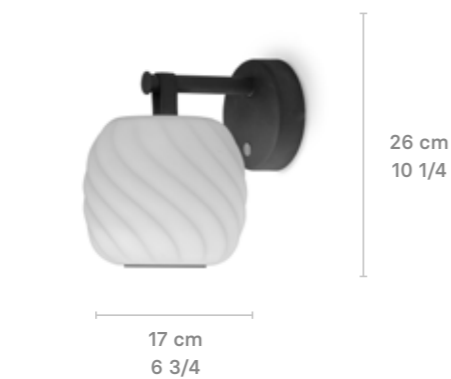

Weight:
2.5 Kg / 5.51 lb

* Max. Power: 1 x 9W
* Recommended bulbs:
CE: 1 x Edison E14 LED 4W
US: 1 x Edison E12 LED 4W
Bulbs not included.

The Lladró logo button on the base is the dimmer switch to turn the light on and off and to adjust the light.