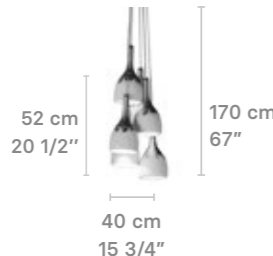

Naturopantastic 6 lights

Weight:
3.5 Kg / 7.72 lb

* Max. Power: 6 x 9W
* Recommended bulbs:
CE: Edison E14 LED 4W
US: Edison E12 LED 4W
Bulbs not included.