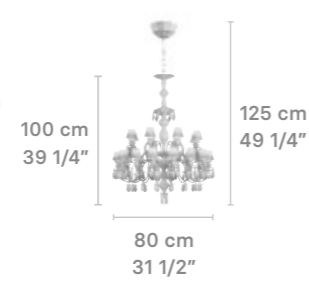

Chandelier 24 lights

Weight:
21.16 Kg / 46.65 lb

* Max. Power: 24 x 9W
* Recommended bulbs:
CE: Edison LED E14 4W
US: Edison LED E12 4W
Bulbs not included.