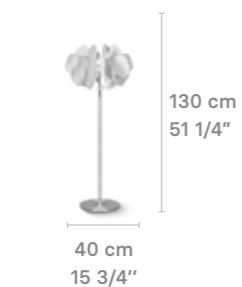

HANGING LAMPS

Nightbloom

Nightbloom

Nightbloom
hanging lamps canopy

Weight:
22 Kg / 48.53 lb

Weight:
7.66 Kg / 16.88 lb

* Max. Power: 45W-24V
* Dimmable LED
* Integrated LED:
CE-UK: 2 x 48-LED module
US-JP: 2 x 48-LED module

* Max. Power: 45W-24V
* Dimmable LED
* Integrated LED:
CE-UK: 2 x 48-LED module
US-JP: 2 x 48-LED module

FLOOR LAMPS

Nightbloom

Nightbloom

Weight:
36.5 Kg / 80.47 lb

Weight:
14 Kg / 31 lb

* Max. Power: 36W-24V
* Dimmable LED
* Integrated LED:
CE-UK: 2 x 48-LED module
US-JP: 2 x 48-LED module