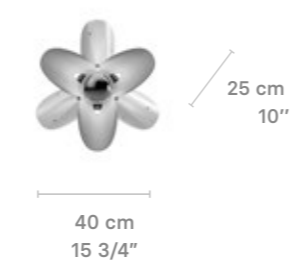

HANGING LAMPS

Blossom Hanging Lamp

Weight:
3.15 Kg / 6.94 lb

* Max. Power: 1 x 9W
 * Recommended bulbs:
 CE: Edison E14 LED 4W
 US: Edison E12 LED 4W
 Bulbs not included.

WALL LIGHTS

Blossom Wall Light

Weight:
2.1 Kg / 4.63 lb