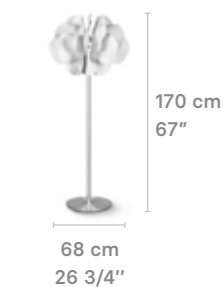

HANGING LAMPS

Nightbloom

Nightbloom

Nightbloom
hanging lamps canopy

Weight:
22 Kg / 48.53 lb

Weight:
7.66 Kg / 16.88 lb

* Max. Power: 45W-24V
* Dimmable LED
* Integrated LED:
CE-UK: 2 x 48-LED module
US-JP: 2 x 48-LED module

* Max. Power: 45W-24V
* Dimmable LED
* Integrated LED:
CE-UK: 2 x 48-LED module
US-JP: 2 x 48-LED module

FLOOR LAMPS

Nightbloom

Nightbloom

Weight:
36.5 Kg / 80.47 lb

Weight:
14 Kg / 31 lb

* Max. Power: 36W-24V
* Dimmable LED
* Integrated LED:
CE-UK: 2 x 48-LED module
US-JP: 2 x 48-LED module