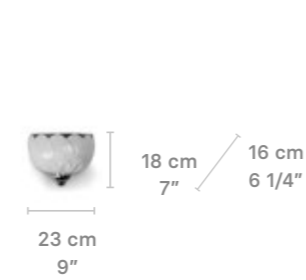

WALL LIGHTS

Weight:
1.45 Kg / 3.2 lb

* Max. Power: 1 x 6W
* Recommended bulbs:
CE: 1 x Edison E27 LED 6W
US: 1 x Edison E27 LED 6W
Bulbs not included.

HANGING LAMPS