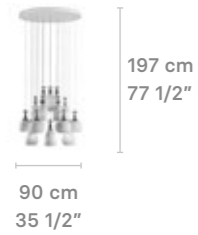

V-43

V-24

Standard colors available.
For other possibilities check
the customization guide.

MADEMOISELLE COLLECTION

CHANDELIERS

Chandelier 24 lights
Strolling through blossoms

Weight:
52 Kg / 114 lb

* Max. Power: 24 x 9W