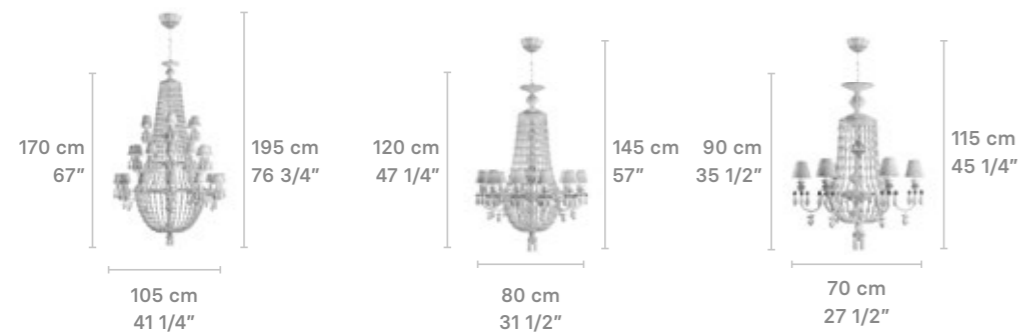

CHANDELIERS

CHANDELIERS

Chandelier 30 lights

Chandelier 12 lights

Chandelier 6 lights

Weight:
58 Kg / 127.89 lb

* Max. Power: 30 x 9W
* Recommended bulbs:
E4 LED 4W
Bulbs not included.

Weight:
19.9 Kg / 43.88 lb

* Max. Power: 12 x 9W
* Recommended bulbs:
E4 LED 4W
Bulbs not included.

Weight:
13.7 Kg / 30.21lb

* Max. Power: 6 x 3W
* Recommended bulbs:
E4 LED 4W
Bulbs not included.

Also available in: WHITE, GOLD AND MULTICOLOR.

A chain and a white canopy are included for all our chandeliers

01023469