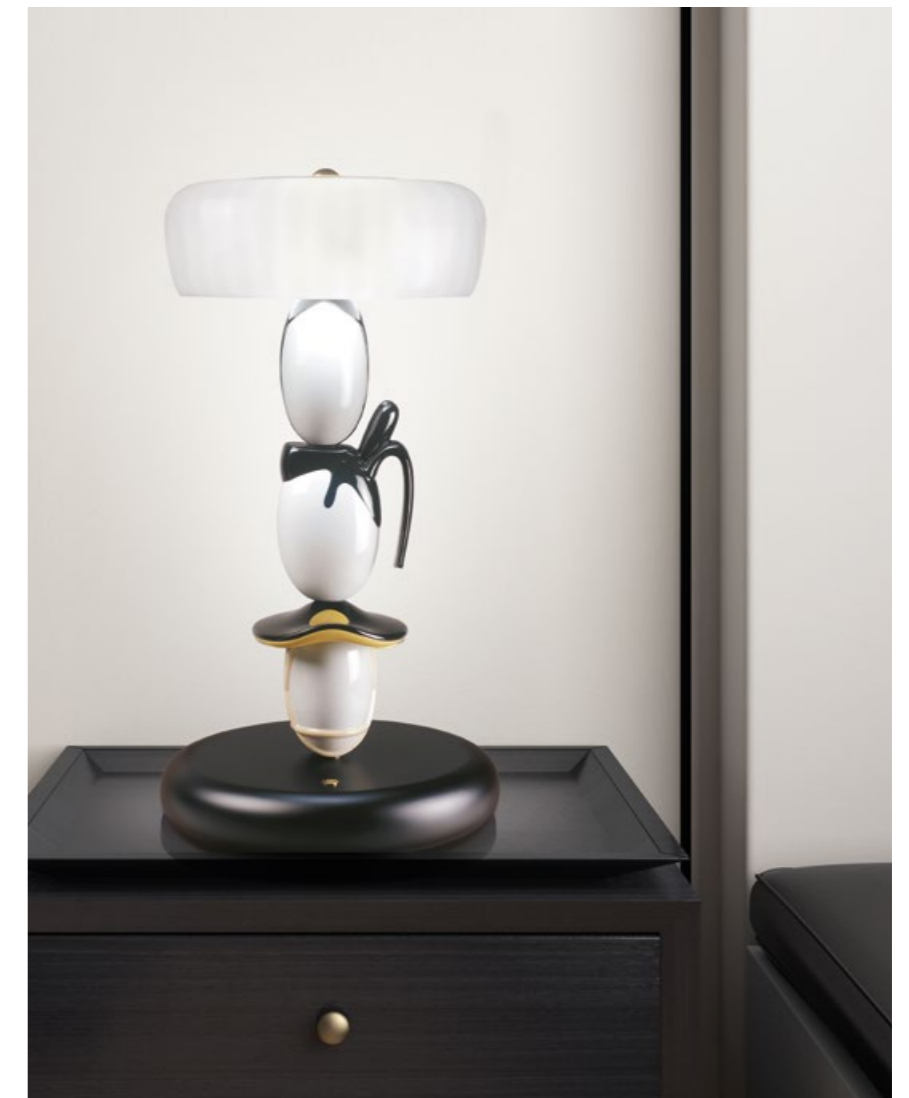

Hairstyle

by Shimizu

16

A Journey Through History

In Medieval Japan, the sandogasa, a large sun hat fashioned from straw, accompanied travelers on their long journeys across the country. It was these hats, and the traditional hairstyles that hid behind them, that inspired Japanese designer Hisakazu Shimizu to create this original collection of lamps.

Starting with their black satin wood bases and ending with shades made with layers of hand-blown Murano crystal, the sheer luster of these creations are sure to make an impression.

Technical data
Page 233

Hairstyle Lamp (H/M).