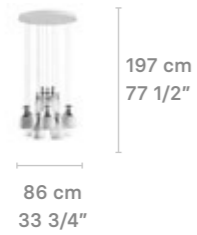

Chandelier 18 lights
Dancing on the sand

Weight:
52 Kg / 114.66 lb

* Max. Power: 18 x 9W