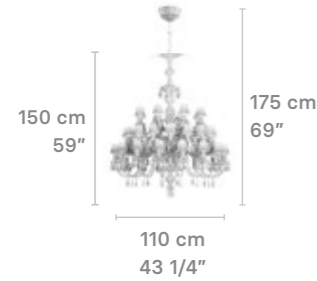

BELLE DE NUIT COLLECTION

White

/ 193

CHANDELIERS

Chandelier 56 lights

Weight:
48.7 Kg / 107.38lb

* Max. Power: 56 x 9W
* Recommended bulbs:
CE: Edison LED E14 4W
US: Edison LED E12 4W
Bulbs not included.