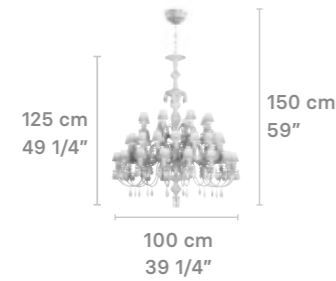

Chandelier 40 lights

Weight:
27.36 Kg / 60.33lb

* Max. Power: 40 x 9W
* Recommended bulbs:
CE: Edison LED E14 4W
US: Edison LED E12 4W
Bulbs not included.