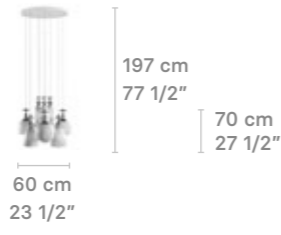

Chandelier 9 lights
Seaside dreams

Weight:
24 Kg / 52.92 lb

* Max. Power: 9 x 9W

*Chandeliers do not carry flowers in the headdresses.