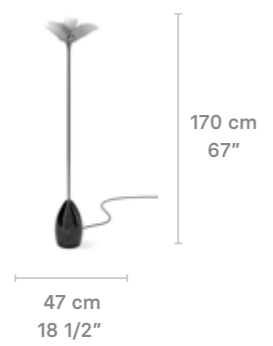

Blossom Hanging Lamp (Pink-Gold)
 01024115 CE/UK
 01024116 US
 01024117 JP

FLOOR LAMPS

Blossom Floor Lamp

Weight:
28 Kg / 61.72 lb

* Max. Power: 1 x 9W
 * Recommended bulbs:
 CE: Edison E14 LED 4W
 US: Edison E12 LED 4W
 Bulbs not included.