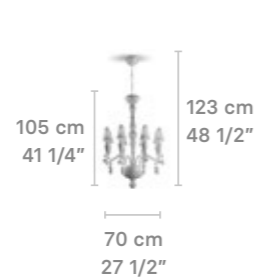

Chandelier 8 lights (S)

Weight:
12.70 Kg / 28 lb

* Max. Power: 8 x 9W
* Recommended bulbs:
CE: Edison E14 LED 4W
US: Edison E12 LED 4W
Bulbs not included.