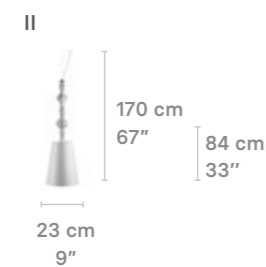

A chain and a canopy are included for all our chandeliers.

01023469

HANGING LAMPS

Weight:
1.2 Kg / 2.65 lb

* Max. Power: 1 x 9W
* Recommended bulbs:
CE: Edison LED E27 6W
US: Edison LED E26 6W
Bulbs not included.