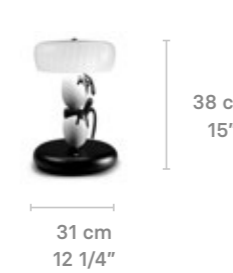

Hairstyle lamp (H/M)
01017250 CE
01017251 UK
01017252 US
01017253 JP

Hairstyle lamp (I/U)
01017254 CE
01017255 UK
01017256 US
01017257 JP

TABLE LAMPS

Hairstyle lamp (H/I/M)

Weight:
4.50 Kg / 9.92 lb

* Max. Power: 2 x 9W
* Recommended bulbs: CE/US: G9 LED 3W.
Bulbs not included

Hairstyle lamp (H/M)

Weight:
4 Kg / 8.82 lb

Hairstyle lamp (I/U)

Weight:
4 Kg / 8.82 lb

SCULPTURE LAMPS COLLECTION

TABLE LAMPS

Peacock lamp
01009014 CE 25 cm | 41 cm
01009015 UK 9 3/4" | 16 1/4"
01009016 US
01009017 JP