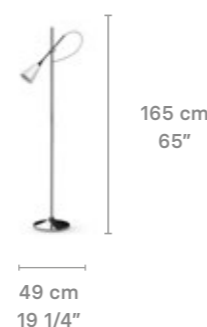

FLOOR LAMPS

Jamz Floor Lamp

Weight:
8.5 Kg / 18.74lb

* Max. Power: 7 x 6W
* Recommended bulb:
CE: Edison E14 LED 4W
US: Edison E12 LED 4W
Bulbs not included.

Jamz Floor Reading Lamp

Weight:
7.1 Kg / 15.65lb