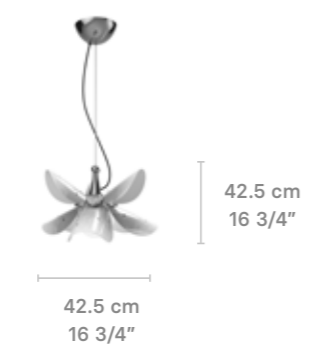

Blossom Hanging Lamp (Pink-Gold)
 01024115 CE/UK
 01024116 US
 01024117 JP

FLOOR LAMPS

Blossom Floor Lamp

Weight:
28 Kg / 61.72 lb

* Max. Power: 1 x 9W
 * Recommended bulbs:
 CE: Edison E14 LED 4W
 US: Edison E12 LED 4W
 Bulbs not included.

HANGING LAMPS

Blossom Hanging Lamp

Weight:
3.15 Kg / 6.94 lb

* Max. Power: 1 x 9W
 * Recommended bulbs:
 CE: Edison E14 LED 4W
 US: Edison E12 LED 4W
 Bulbs not included.

WALL LIGHTS

Blossom Wall Light

Weight:
2.1 Kg / 4.63 lb