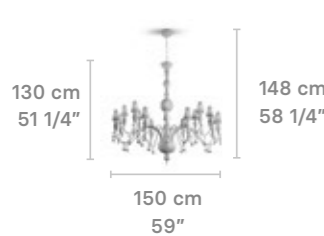

Chandelier 16 lights (PL)

Weight:
19 Kg / 41.90 lb

* Max. Power: 16 x 9W
* Recommended bulbs:
CE: Edison E14 LED 4W
US: Edison E12 LED 4W
Bulbs not included.