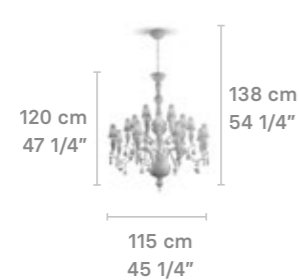

Chandelier 20 lights (M)

Weight:
21.5 Kg / 47.41 lb

* Max. Power: 20 x 9W
* Recommended bulbs:
CE: Edison E14 LED 4W
US: Edison E12 LED 4W
Bulbs not included.