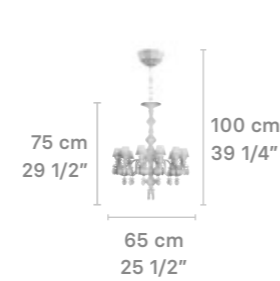

Chandelier 12 lights

Weight:
8.35 Kg / 18.4 lb

* Max. Power: 12 x 9W
* Recommended bulbs:
CE: Edison LED E14 4W
US: Edison LED E12 4W
Bulbs not included.