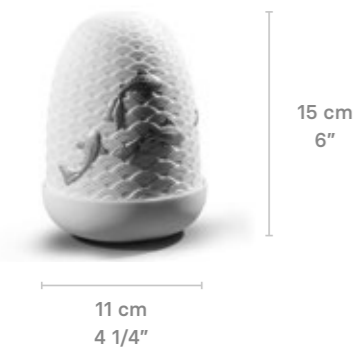

Wicker Dome lamp
01023889

Lace Dome lamp
01023890

Cherry Blossoms Dome lamp
01023989

Paisley Dome lamp
01023919

CORDLESS LAMPS

Dome

Weight:
0.45 Kg / 0.99 lb

- * Module: 3 Non-replaceable LEDs 3000K 1.3 W and 120 Lumens. Dimmable.
- * Battery: 3.9V 2200 mAh lithium polymer.
- * Autonomy: a maximum of 7 hours (at full intensity).
- * Charging time: 4 hours approx.
- * Recommended USB charger (not included): AC IN: 100-240V (50/60 Hz). DC OUT: 5V 1A.