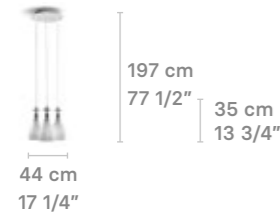

Hanging Lamp 3 lights
Sharing secrets (D)

Weight:
6.3 Kg / 13.89 lb

* Max. Power: 3 x 9W

* Recommended bulbs: CE: Edison E27 LED 6W / US: Edison E26 LED 6W. Bulbs not included.