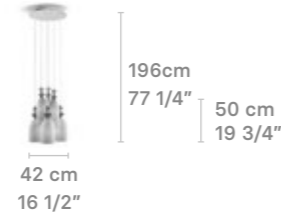

Hanging Lamp 6 lights
Gathering in the law (BC)

Weight:
8.9 Kg / 19.62 lb

* Max. Power: 6 x 9W