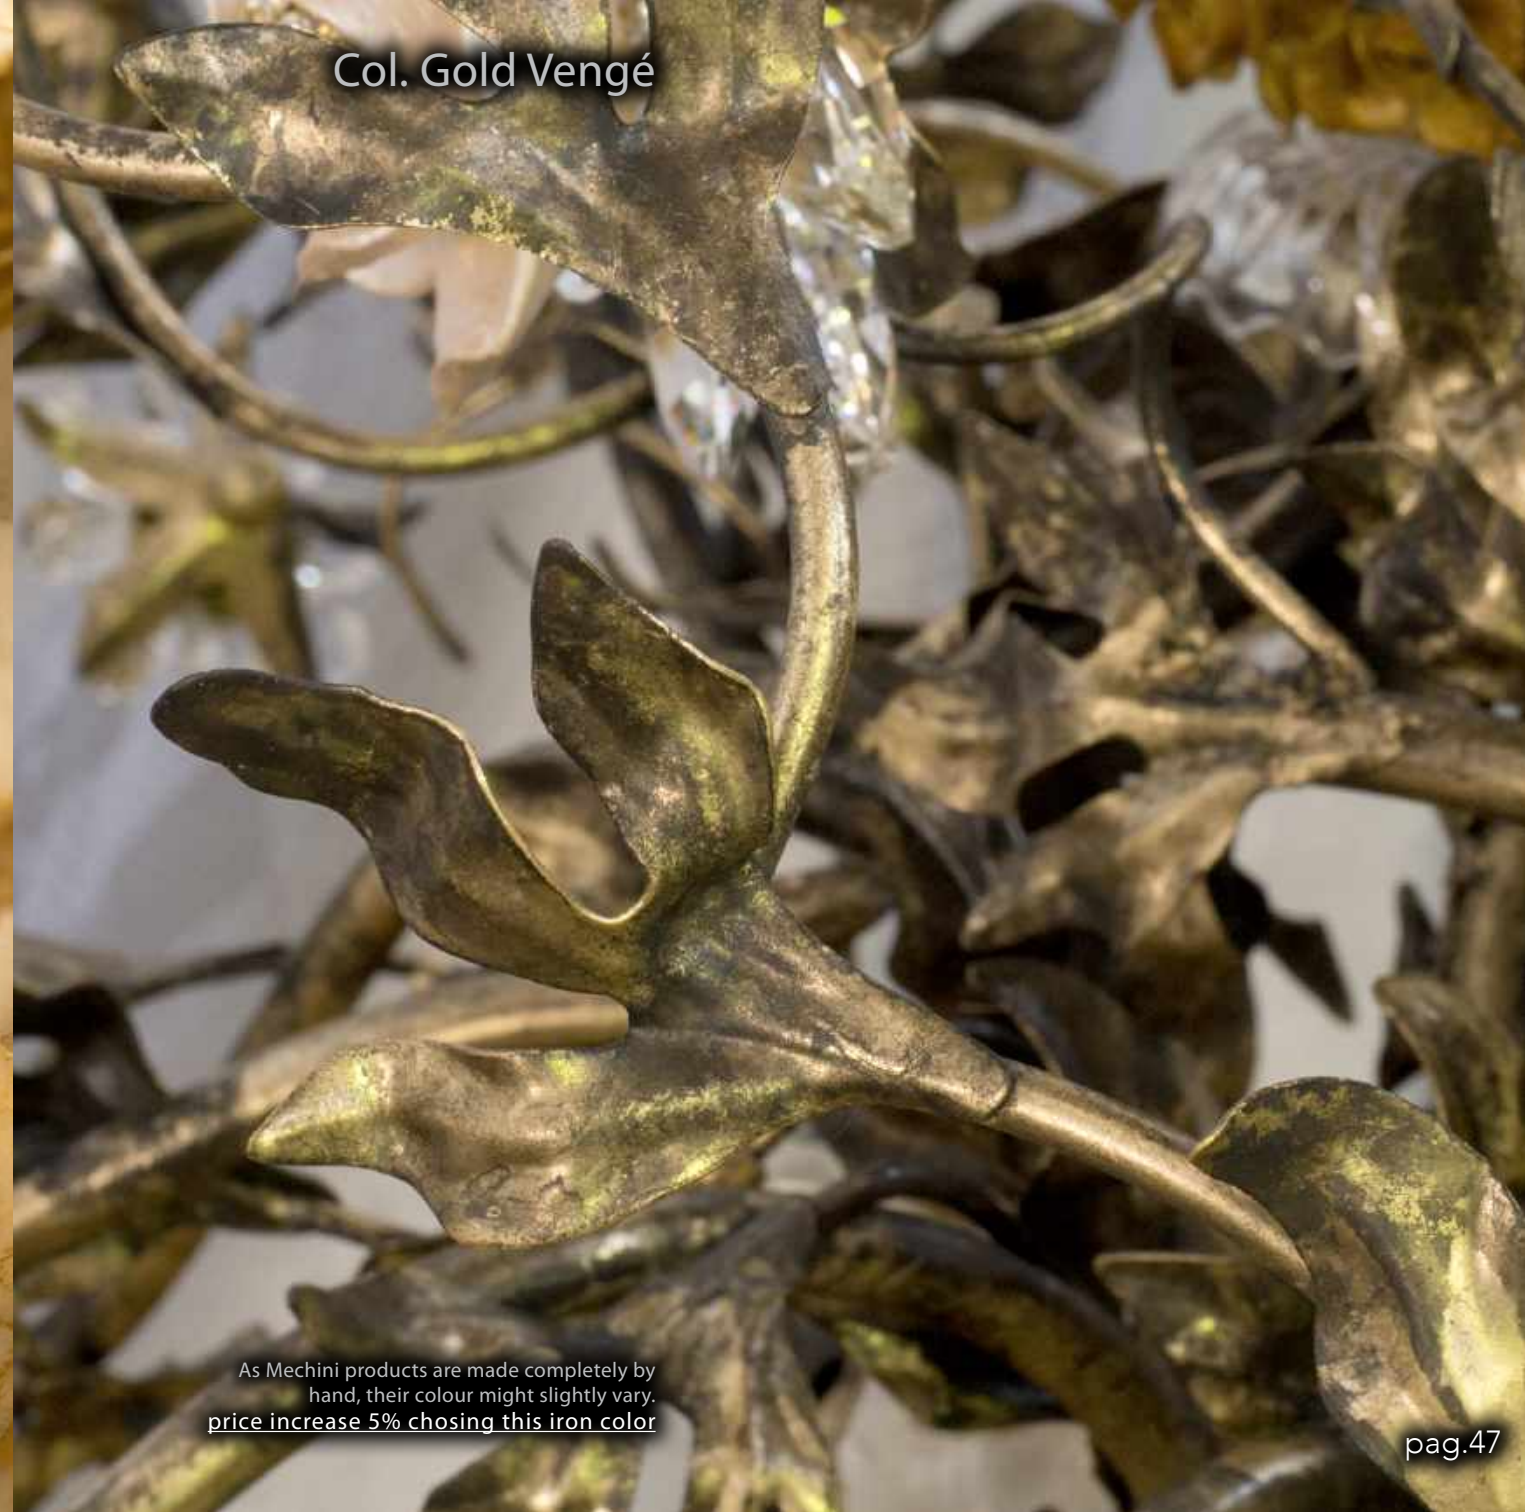

Col. Gold Vengé

As Mechini products are made completely by hand,
their colour might slightly vary.
price increase 5% chosing this iron color