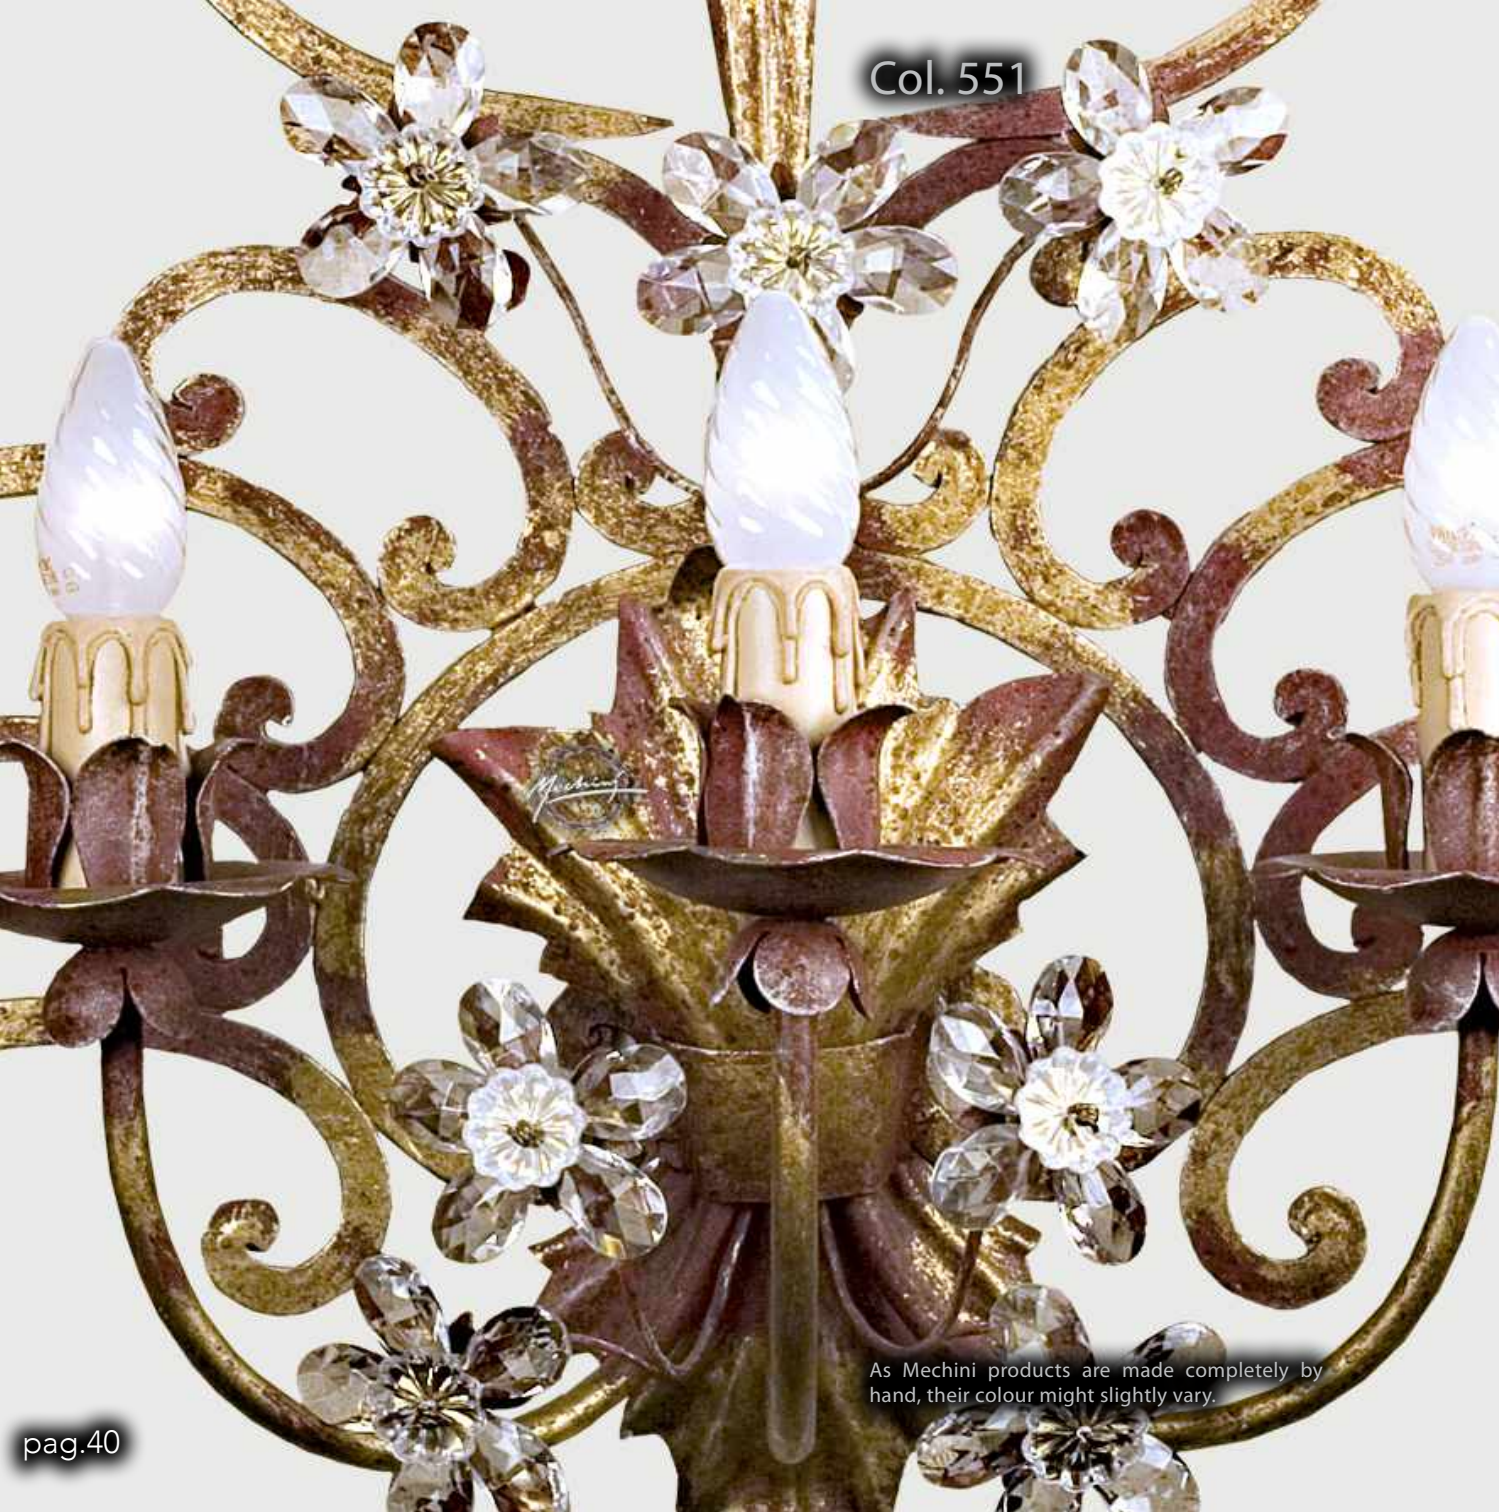

Col. 551

As Mechini products are made completely by hand, their colour might slightly vary.