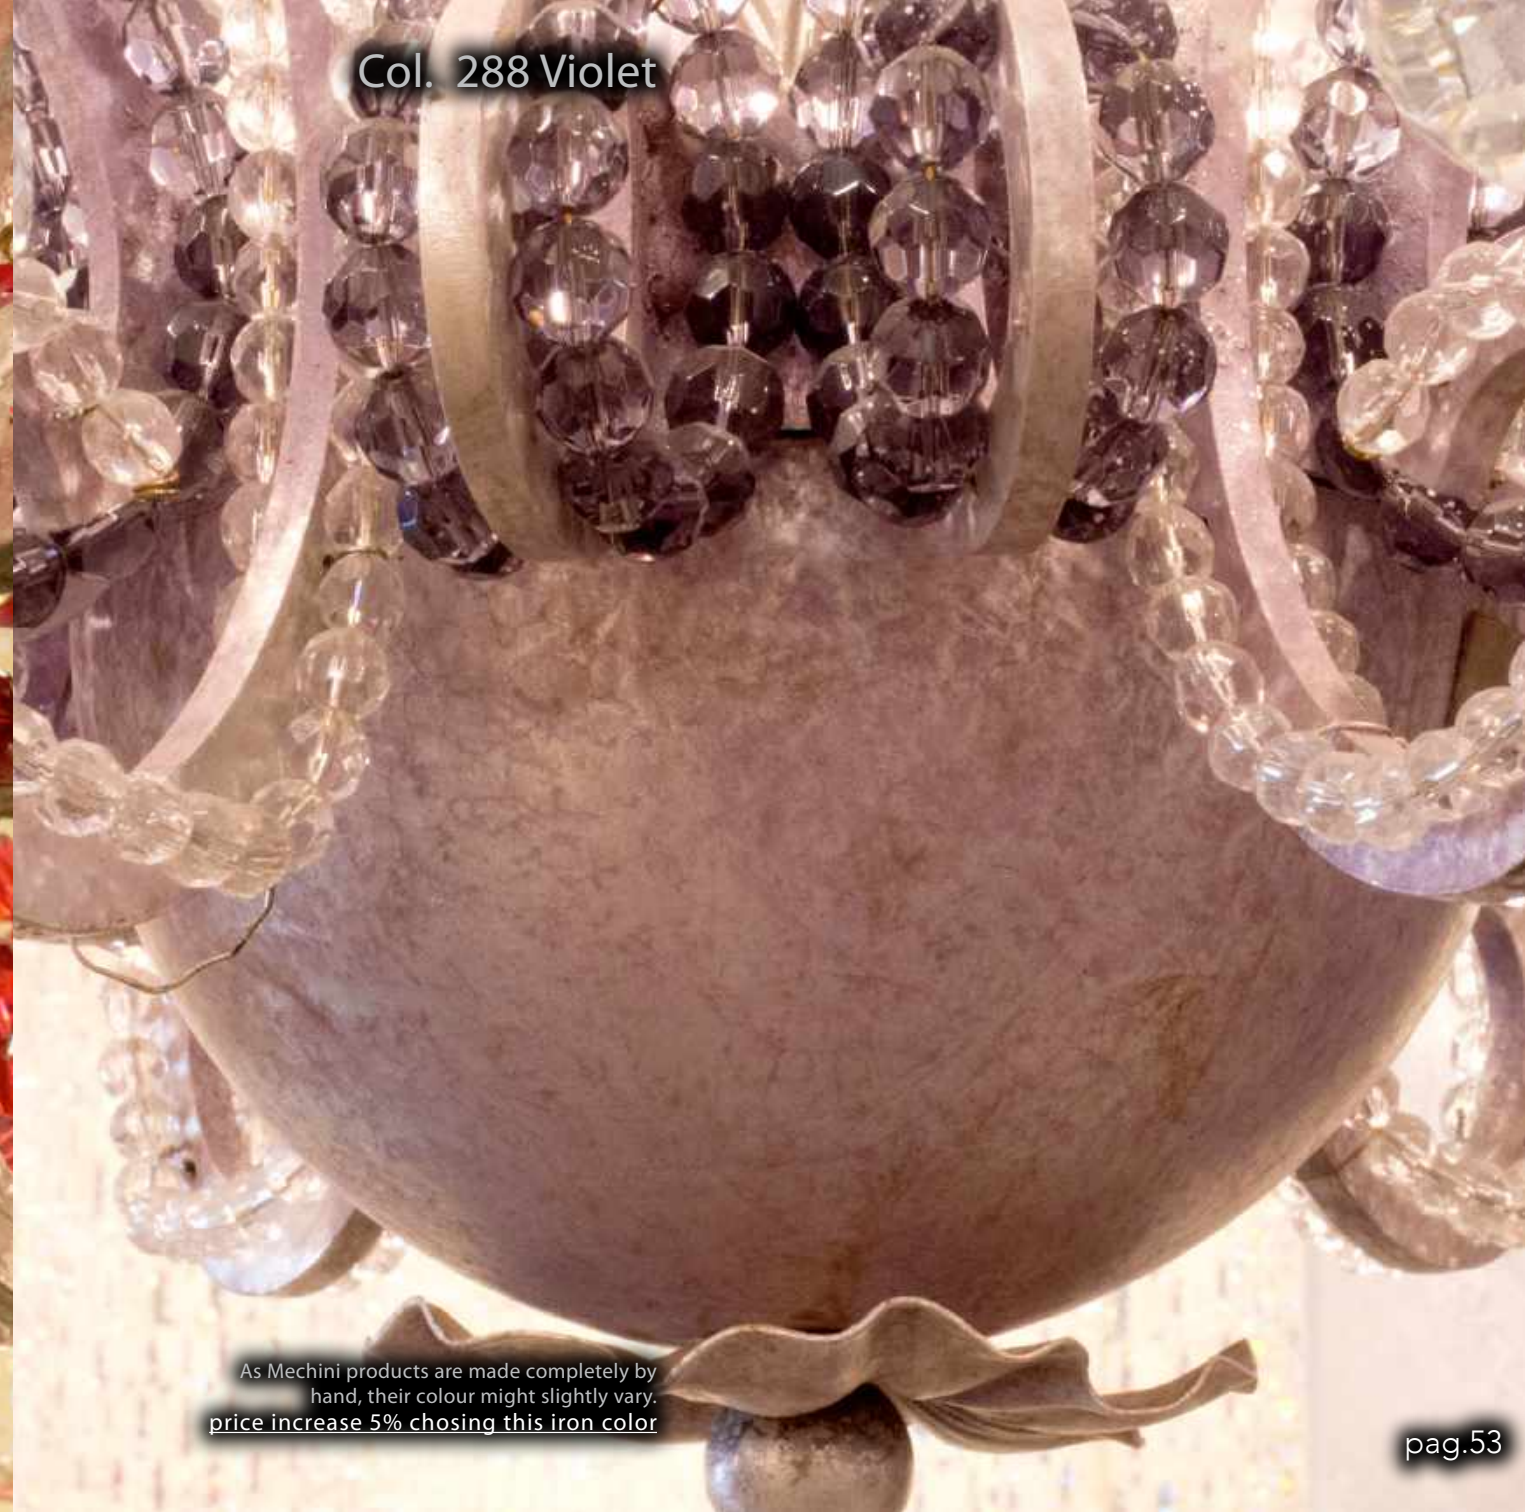

Col. 288 Violet

As Mechini products are made completely by hand,
their colour might slightly vary.
price increase 5% chosing this iron color