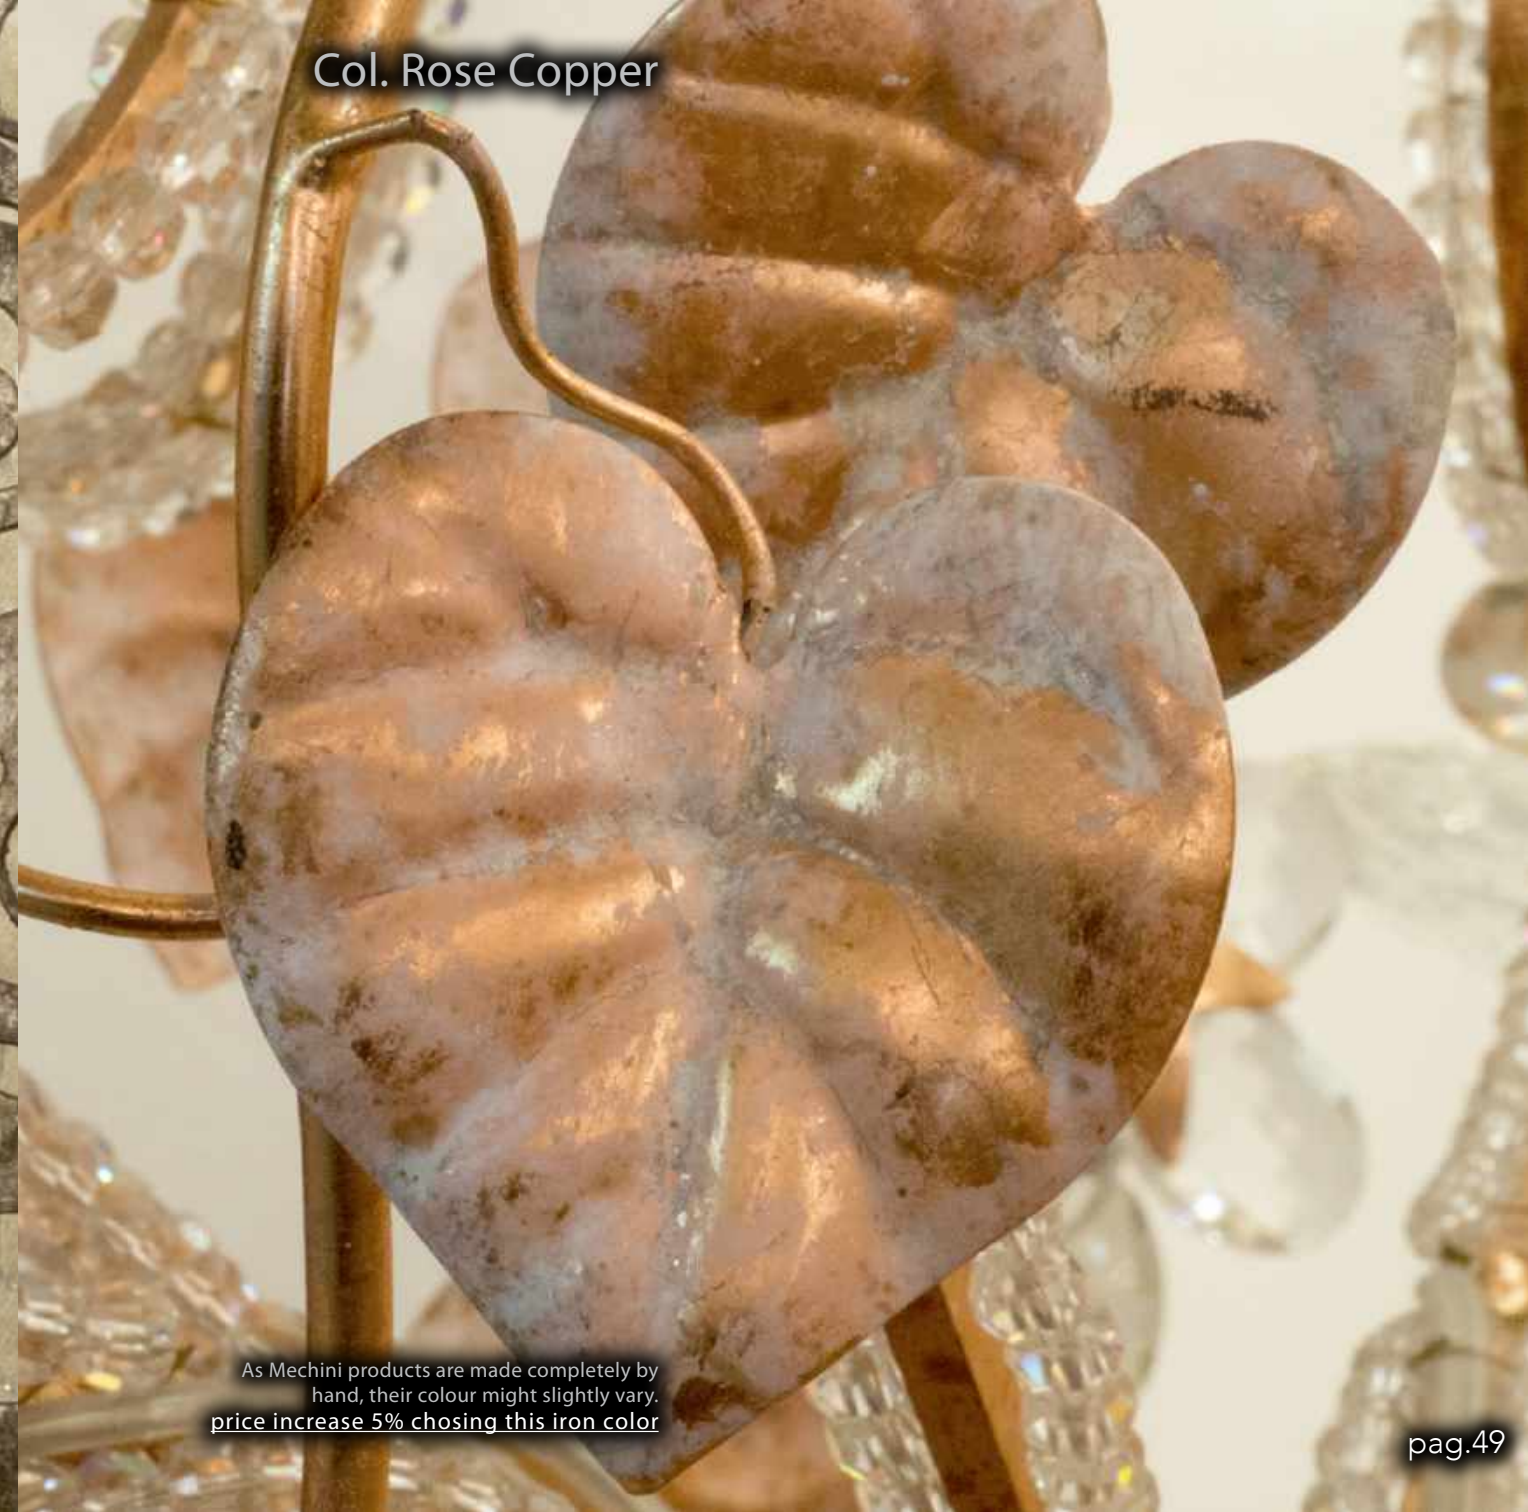

Col. Gold Vengé

As Mechini products are made completely by hand,
their colour might slightly vary.
price increase 5% chosing this iron color

Col. Oxidized Silver

As Mechini products are made completely by hand, their colour might slightly vary.
price increase 5% chosing this iron color