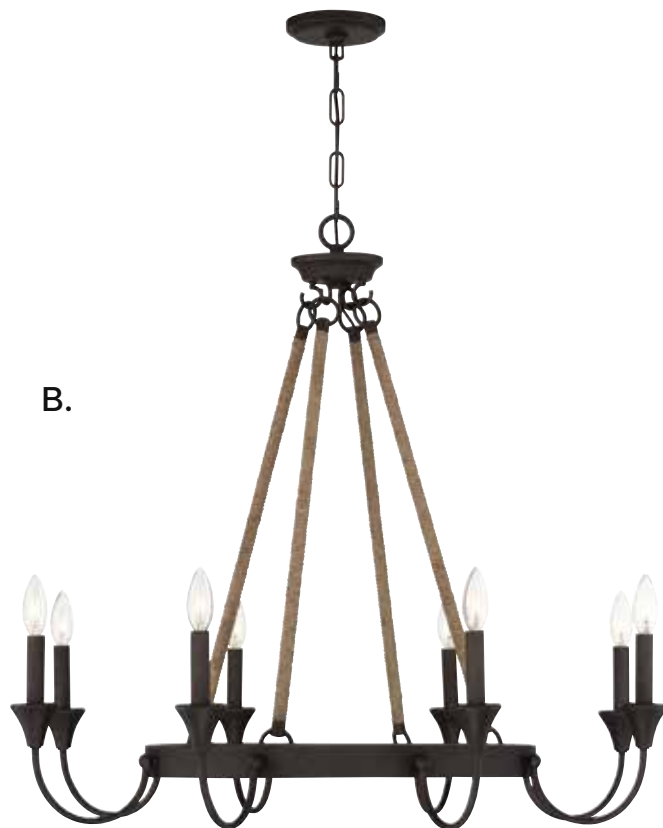

SIENNA

B.

A.

A. **1-8601-20-32**
20-Light Chandelier
Artisan Rust Finish
48"W x 42-1/2"H
20C 40W
Metal Candle Covers

B. **1-8600-8-32**
8-Light Chandelier
Artisan Rust Finish
34"W x 30-1/2"H
8C 60W
Metal Candle Covers