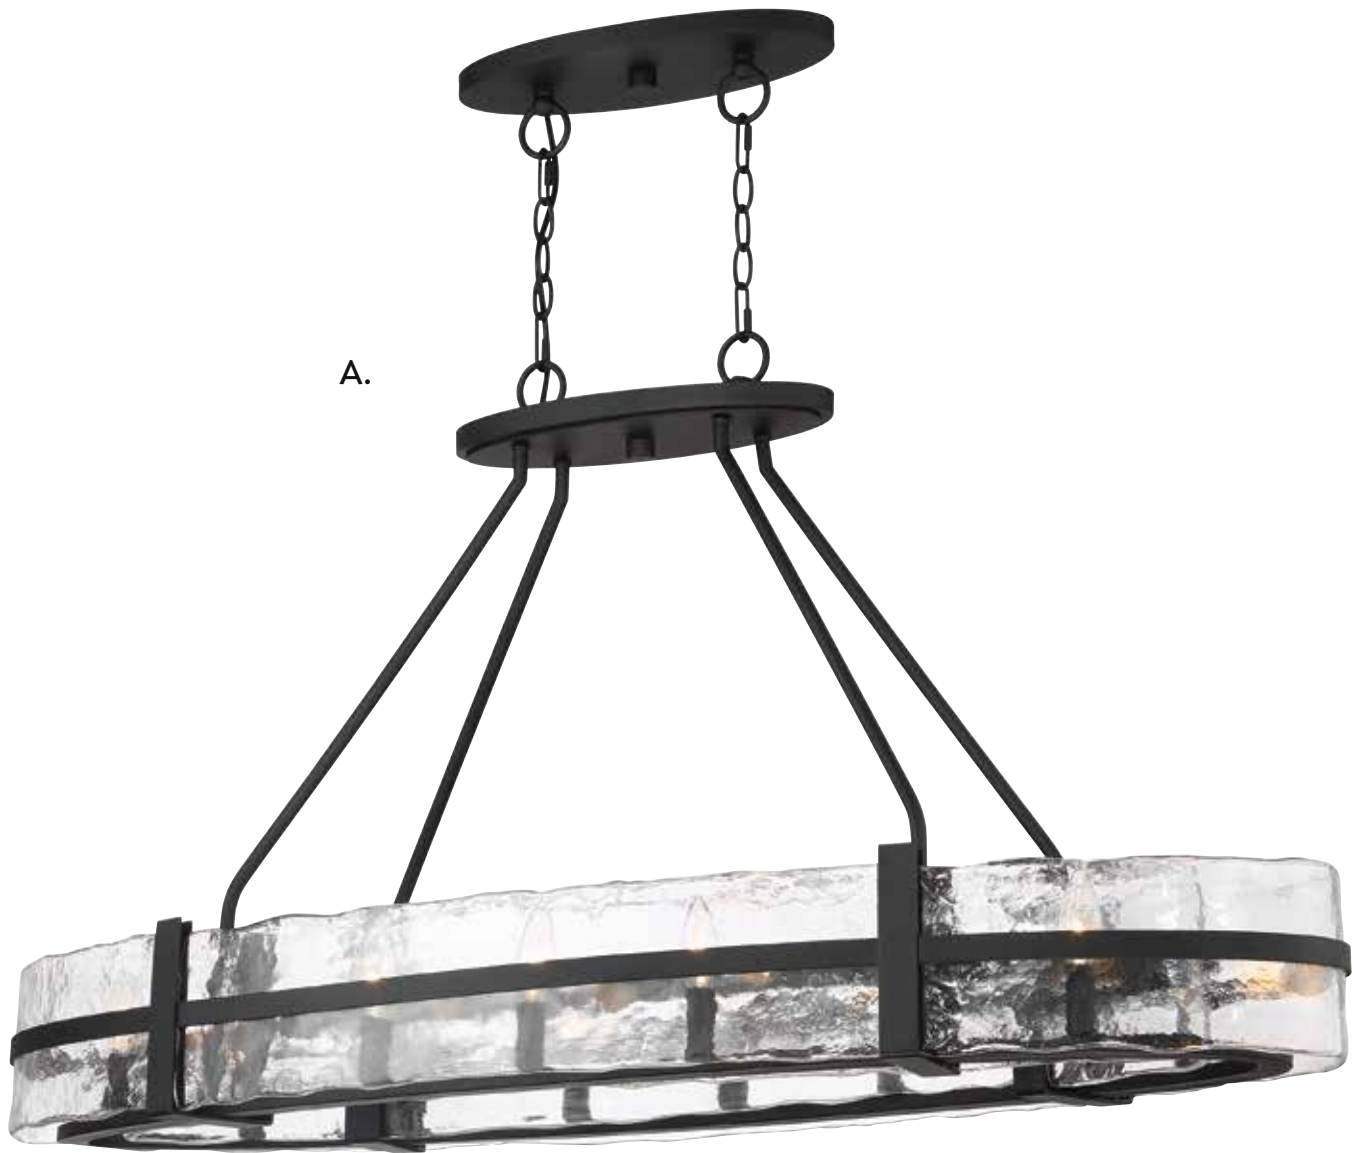

# HUDSON

---

BRIAN THOMAS  
COLLECTION

A. 1-1852-10-89  
10-Light Oval Chandelier  
Matte Black Finish  
48"L x 16"W x 24-1/2"H  
10C 60W  
Clear Water Piastra Glass  
Metal Candle Covers