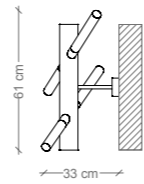

IPM114A4

applique a 4 luci
4-lights wall lamp