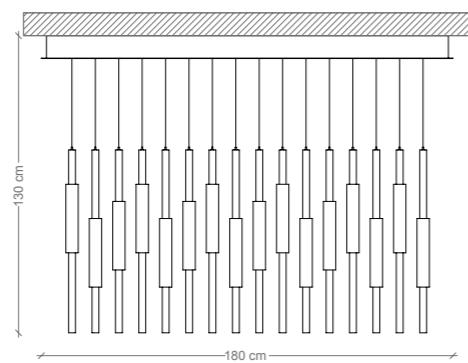

IPM103CH10

lampadario a 10 luci
10-lights chandelier