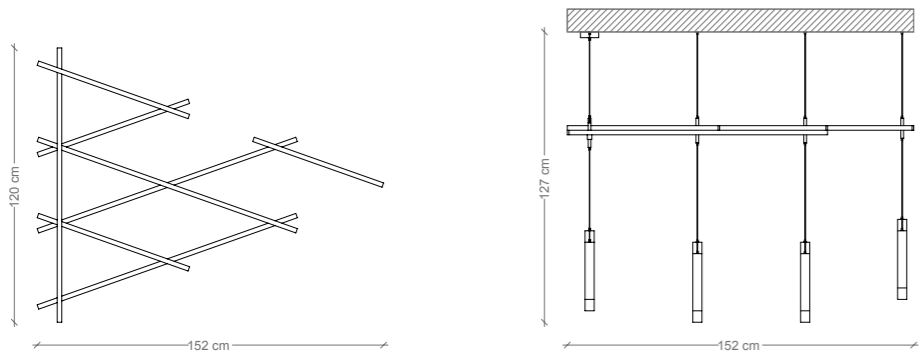

IPM110CH10

lampadario a 10 luci
10-lights chandelier