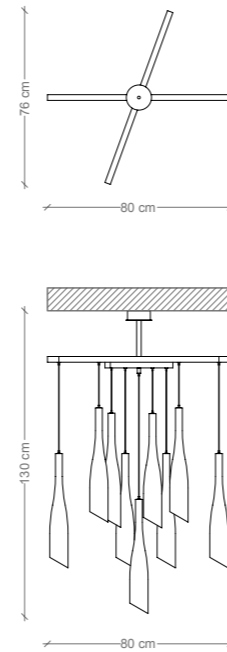

IPM111CH9

lampadario a 9 luci
9-lights chandelier