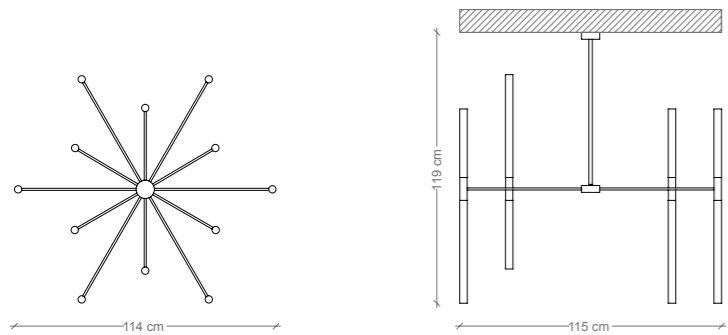

IPM116CH24

lampadario a 12 luci
12-lights chandelier