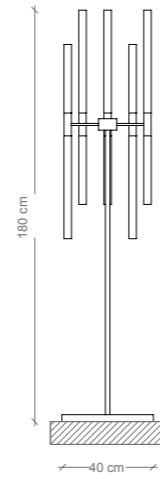

IPM116FL12

piantana a 6 luci
6-lights floor lamp