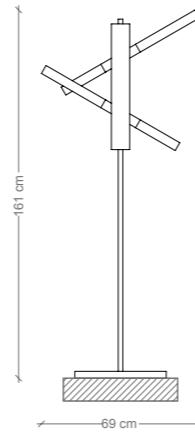

IPM114FL4

piantana a 4 luci
4-lights floor lamp