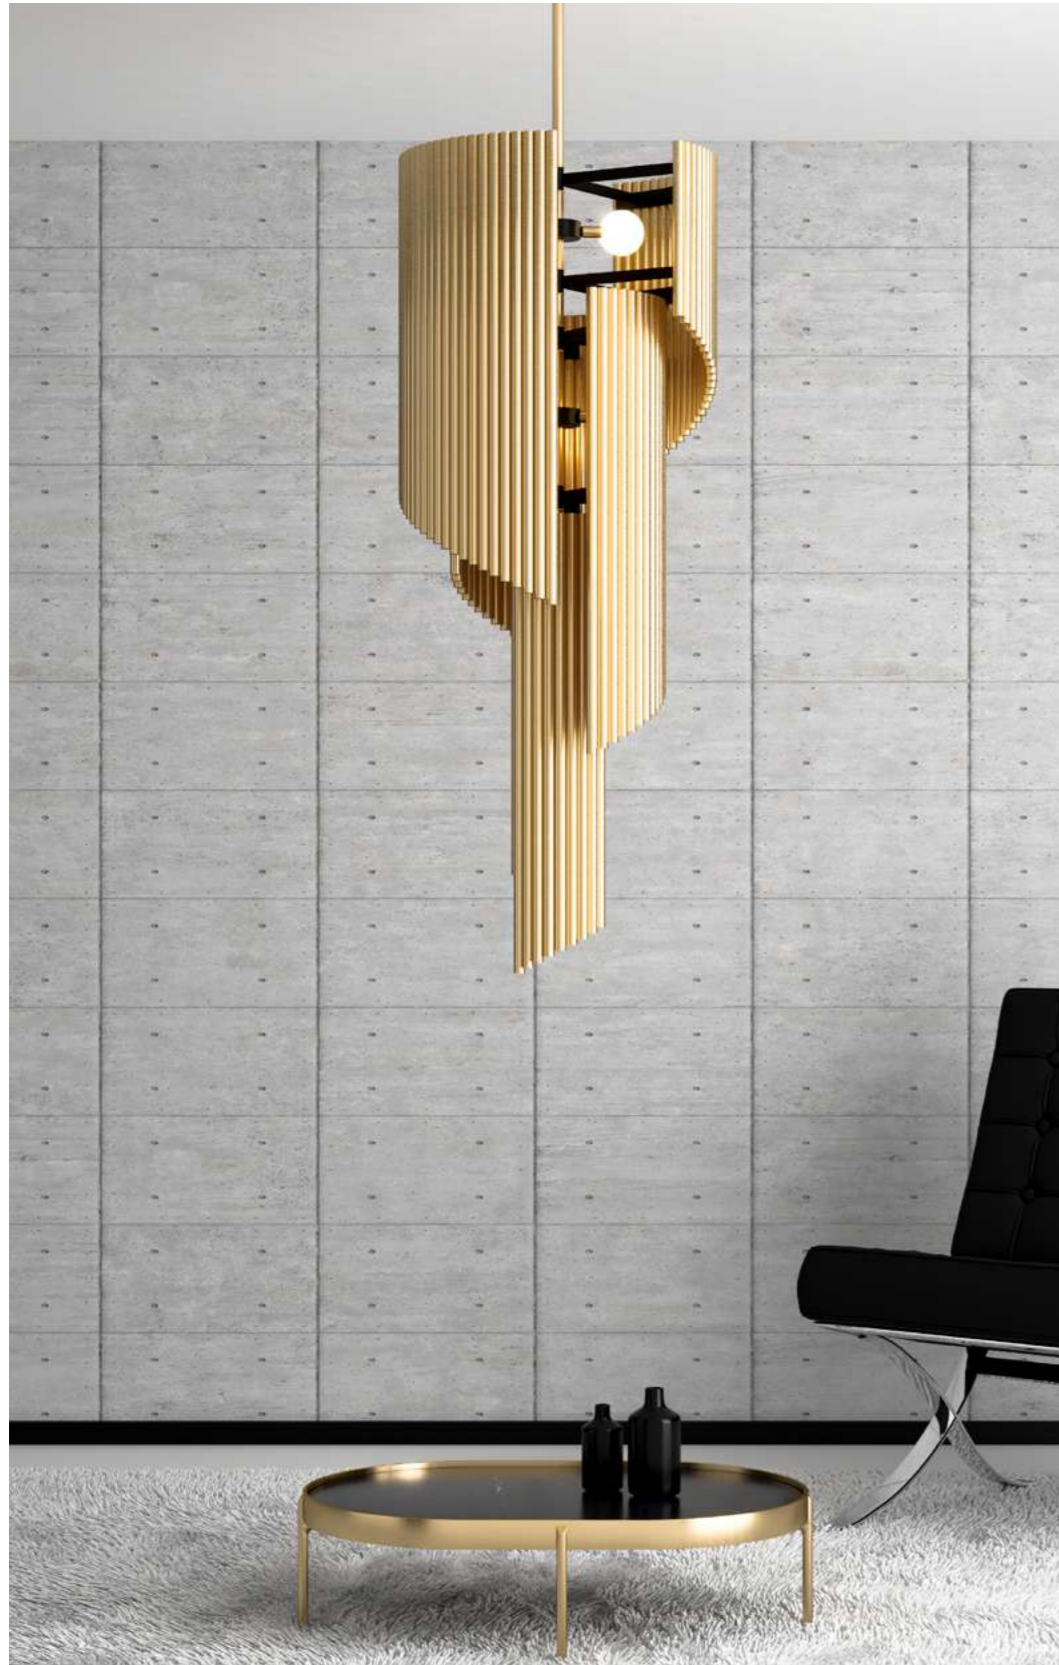

IPM107CH4

lampadario a 4 luci
4-lights chandelier