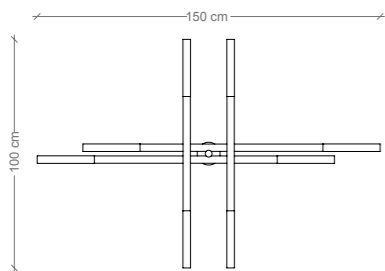

IPM106CH9

lampadario a 9 luci
9-lights chandelier