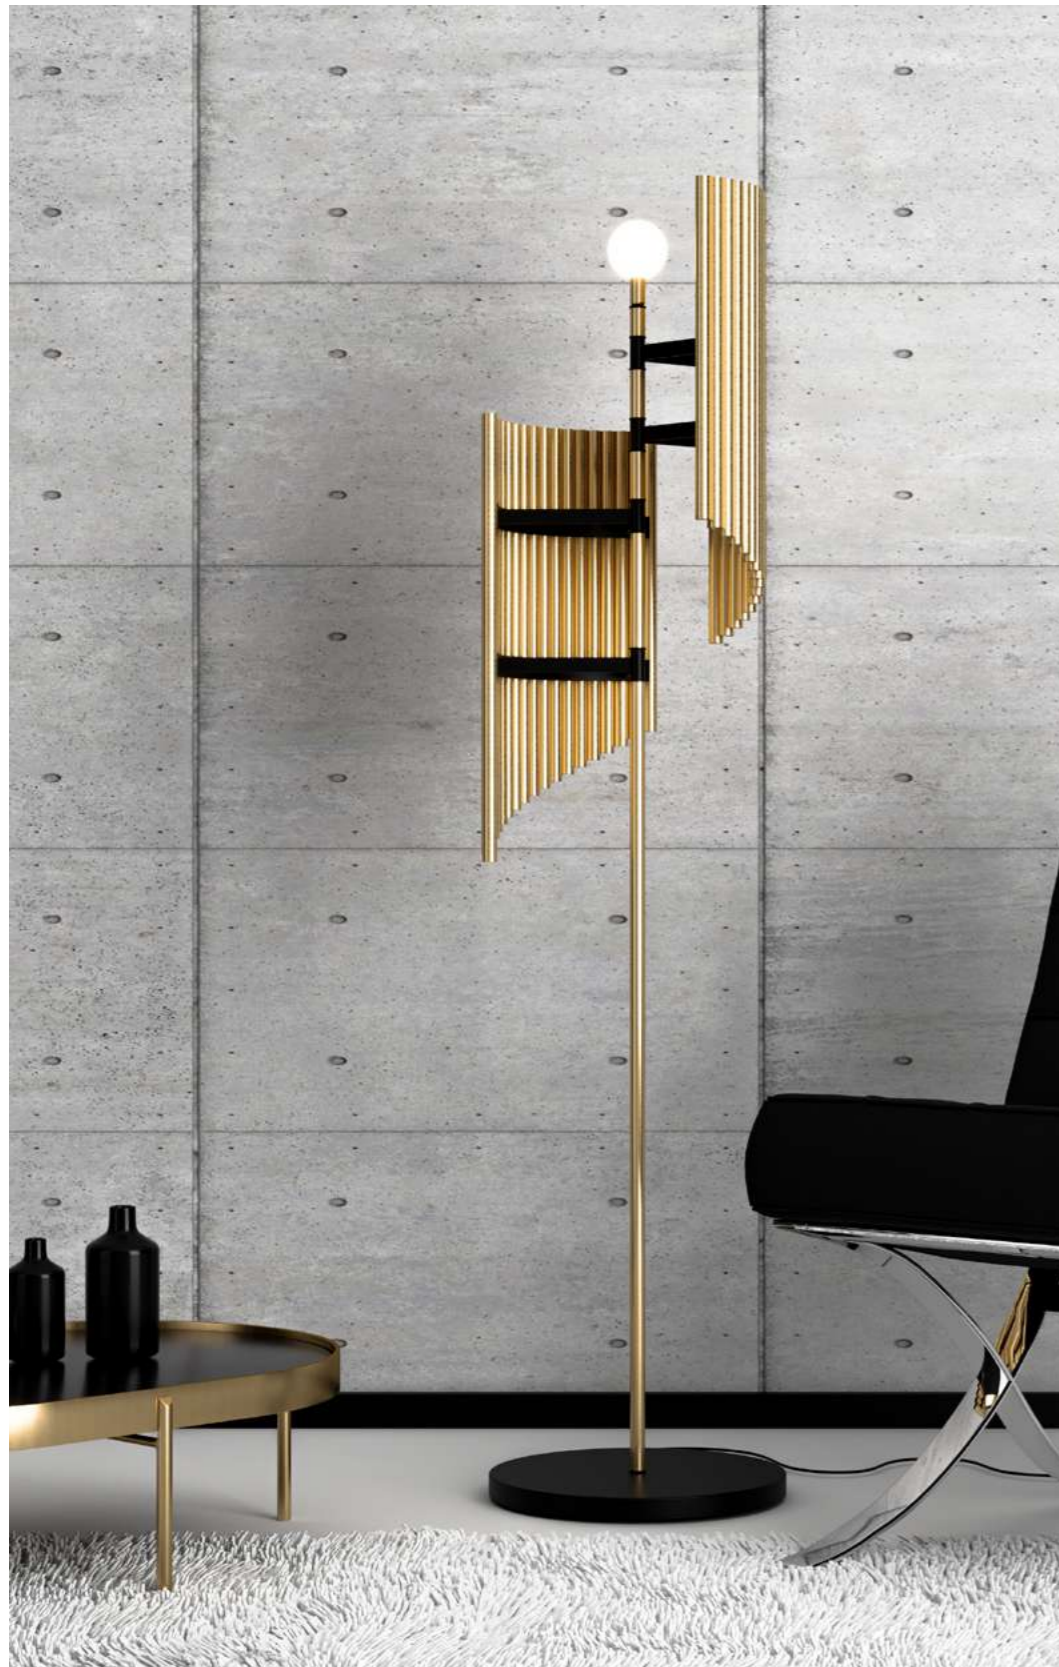

IPM107FL1

piantana a 1 luce
1-light floor lamp