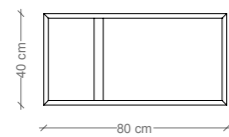

IPM113A1

applique a 2 luci
2-lights wall lamp