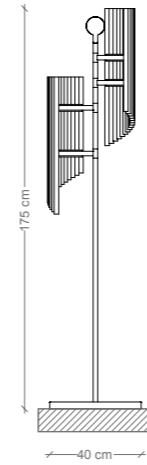

IPM107FL1

piantana a 1 luce
1-light floor lamp