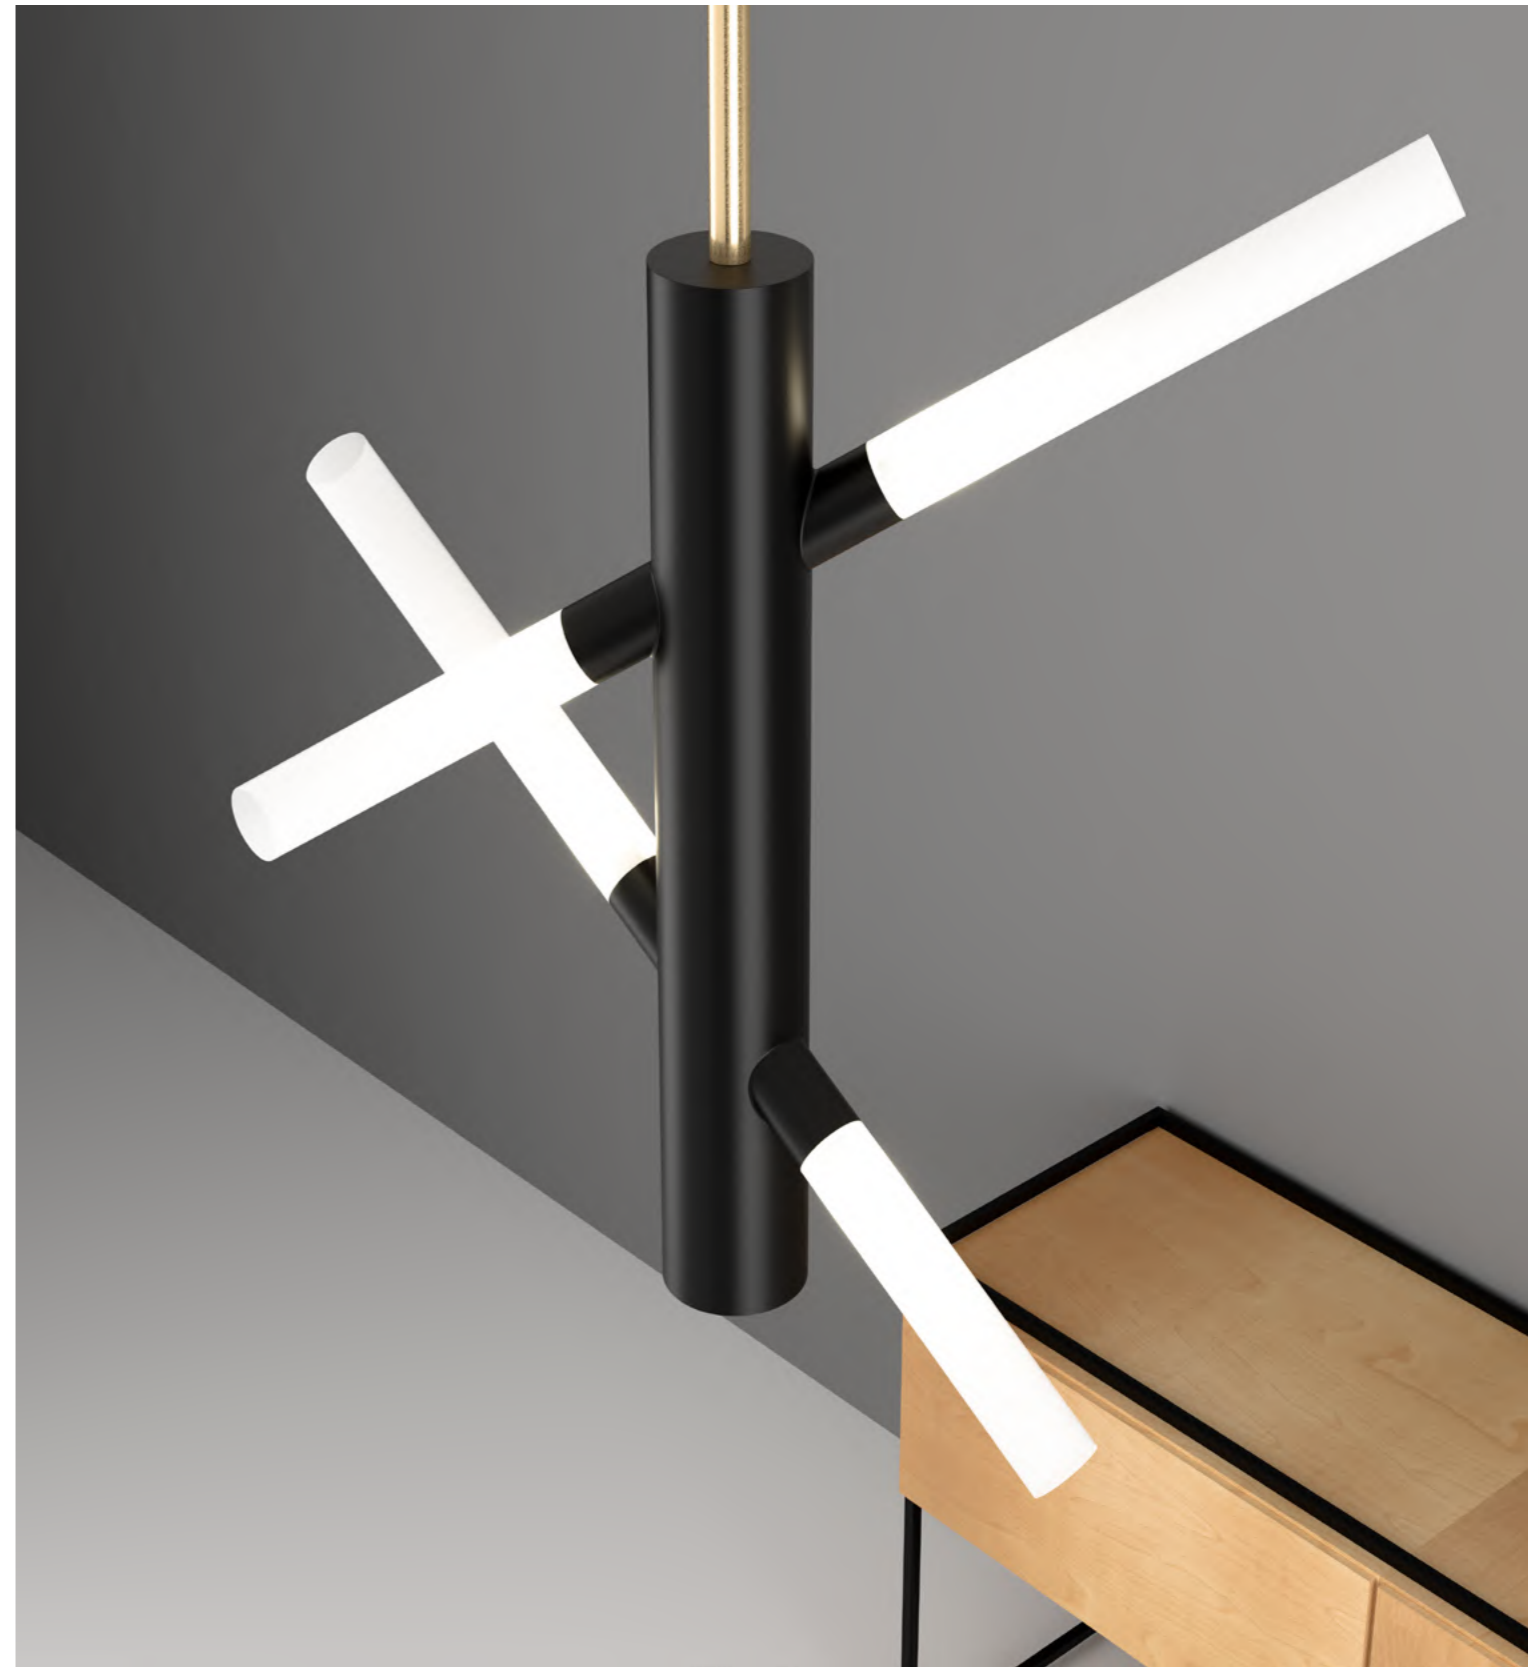

IPM114CH5

lampadario a 5 luci
5-lights chandelier