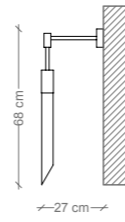

IPM104A1

applique a 1 luce
1-light wall lamp