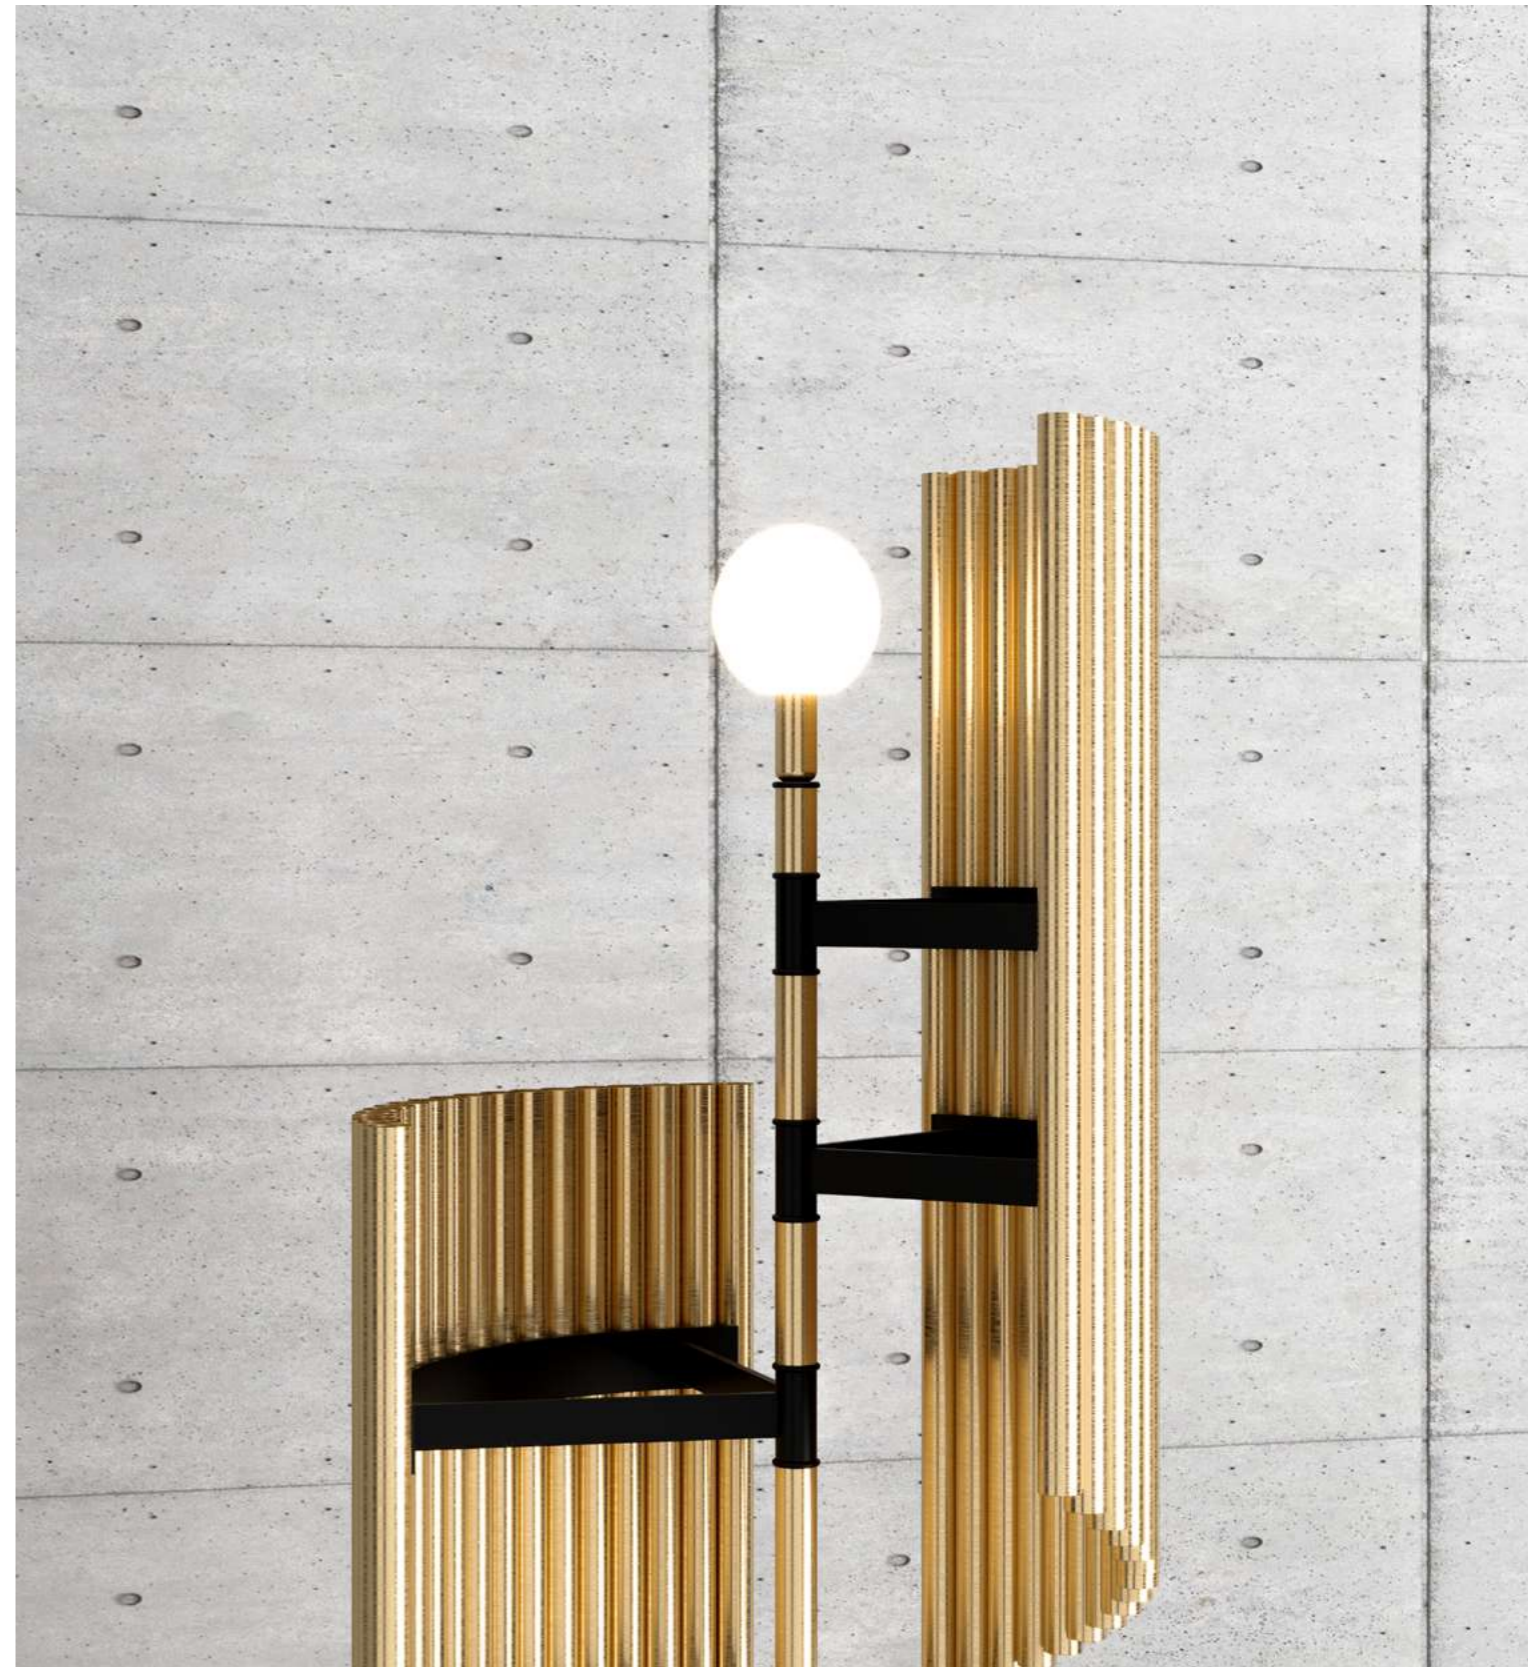

IPM107FL1

piantana a 1 luce
1-light floor lamp