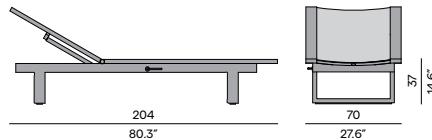

Lounger - Textiles