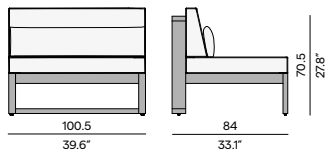

Large middle seat