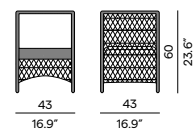

Dining arm chair

Coffee table - 114x114

1-seater

Medium footstool/sidetable - 61x61

2,5-seater

Sidetable - 43x43

Patio chair

San Diego[•] designed by Stephane De Winter