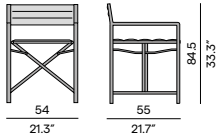

Lounger - Textiles

Dining arm chair - Teak

Lounger - Teak

Sidetable - 45x45

Towel rack

Cross Teak

designed by Mads Odgård

Dining arm chair - Textiles