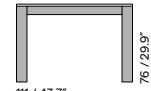

Discover all our table top materials for Livorno

Milano

designed by Stephane De Winter

Dining table (extendible 240-360cm)

240 / 94.5"

closed dimensions

111 / 43.7"

76 / 29.9"