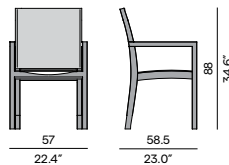

textiles

T003
bronze

T004
black

Features

- Stackable chair
- Lounger with wheels
- Adjustable back with pump system for loungers

Discover Siena

Discover our suggested colour combinations

Dining arm chair - Textiles