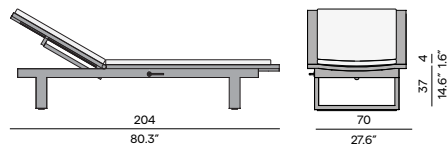

Lounger - Teak