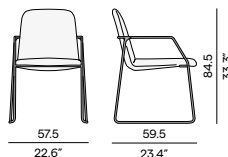

C033
white

Features

- Stackable chair

Discover Loop

Dining side chair

Dining arm chair

Moon Island[®] designed by Gerd Couckhuys

Materials & colours