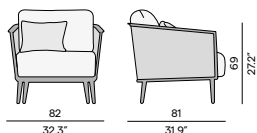

Cascade[•] designed by Stephane De Winter

Materials & colours

Frame - finishing
PCA - rope

AF08
white

3R02
silver
45mm

AF10
lava

3R03
anthracite
45mm

Discover Cascade

Discover our suggested colour combinations

1-seater

3-seater

Daybed