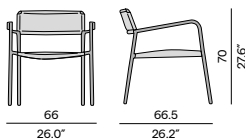

Echo[•]

designed by Stephane De Winter

Materials & colours

Frame - finishing

PCA - rope

AF08
white

2R02
silver
1mm

AF10
lava

2R01
bronze
1mm

AF10
lava

2R03
anthracite
1mm

Features

- Stackable chair

Discover Echo

Dining arm chair

1-seater