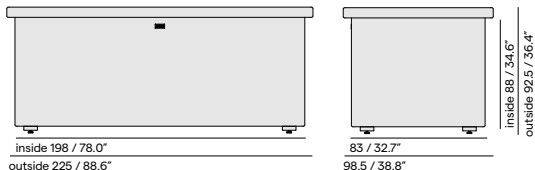

80 / 31.5"
101 / 39.8"

inside 80 / 31.5"
outside 90 / 35.4"

Cushion box Fuse

designed by Stephane De Winter

Fuse cushion box large

Materials & colours

Finishing
PCA

AF08
white