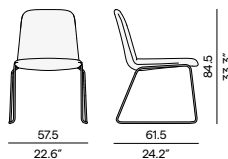

C033
white

Features

- Stackable chair

Discover Loop

Dining side chair

Dining arm chair

Moon Island[®] designed by Gerd Couckhuys

Materials & colours