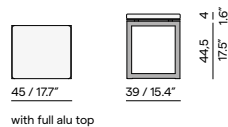

Materials & colours

Frame - finishing
PCA

AF08
white

AF10
lava

Table top

- Ceramic 6mm (6K)
- Ceramic 12mm (5K)
- Acid etched glass 10mm (1G - 2G)
- Teak insert 22mm (1H)
- Trespa® 13mm (1T - 2T)

Discover Fuse

Discover all our table top materials for Fuse

Dining table

Bench