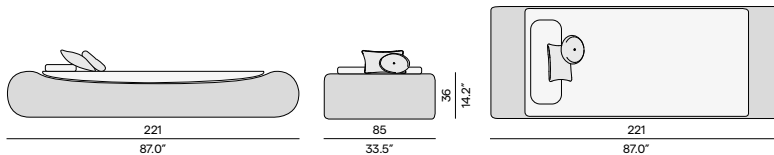

Sunbed - small