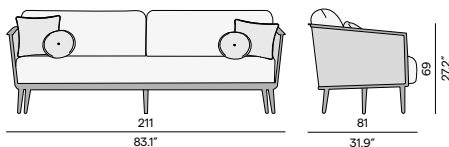

Cascade[•] designed by Stephane De Winter

Materials & colours

Frame - finishing
PCA - rope

AF08
white

3R02
silver
45mm

AF10
lava

3R03
anthracite
45mm

Discover Cascade

Discover our suggested colour combinations

1-seater

3-seater

Daybed