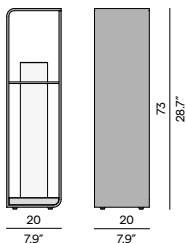

Outdoor lighting Lumo - large