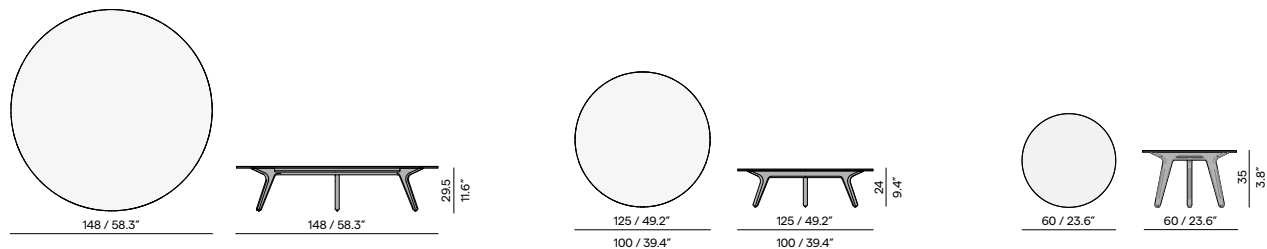

91
36.0"

118
46.5"

100 / 39.4"
80 / 31.5"

91
36.0"

100 / 39.4"
80 / 31.5"

Dining table

Coffee table

Materials & colours