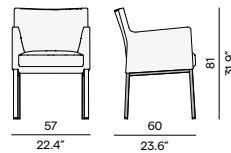

Dining arm chair