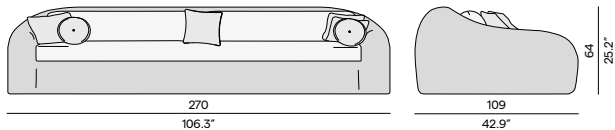

Kobo® designed by Stephane De Winter

Materials & colours

Finishing
Rope

4R03
anthracite

4R04
pepper

Discover Kobo

Discover our suggested colour combinations

1-seater

3-seater

Lounger