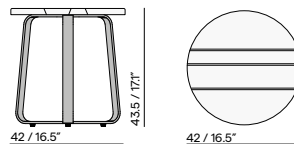

Outdoor side tables

Materials & colours

Frame + table top
PCA

teak

Table top
iroko

Discover outdoor side tables

Closed 36

Open 32

Round 48

Vitral - set of 2 or 3

Round 42

Tsuki Ø35 or Ø40