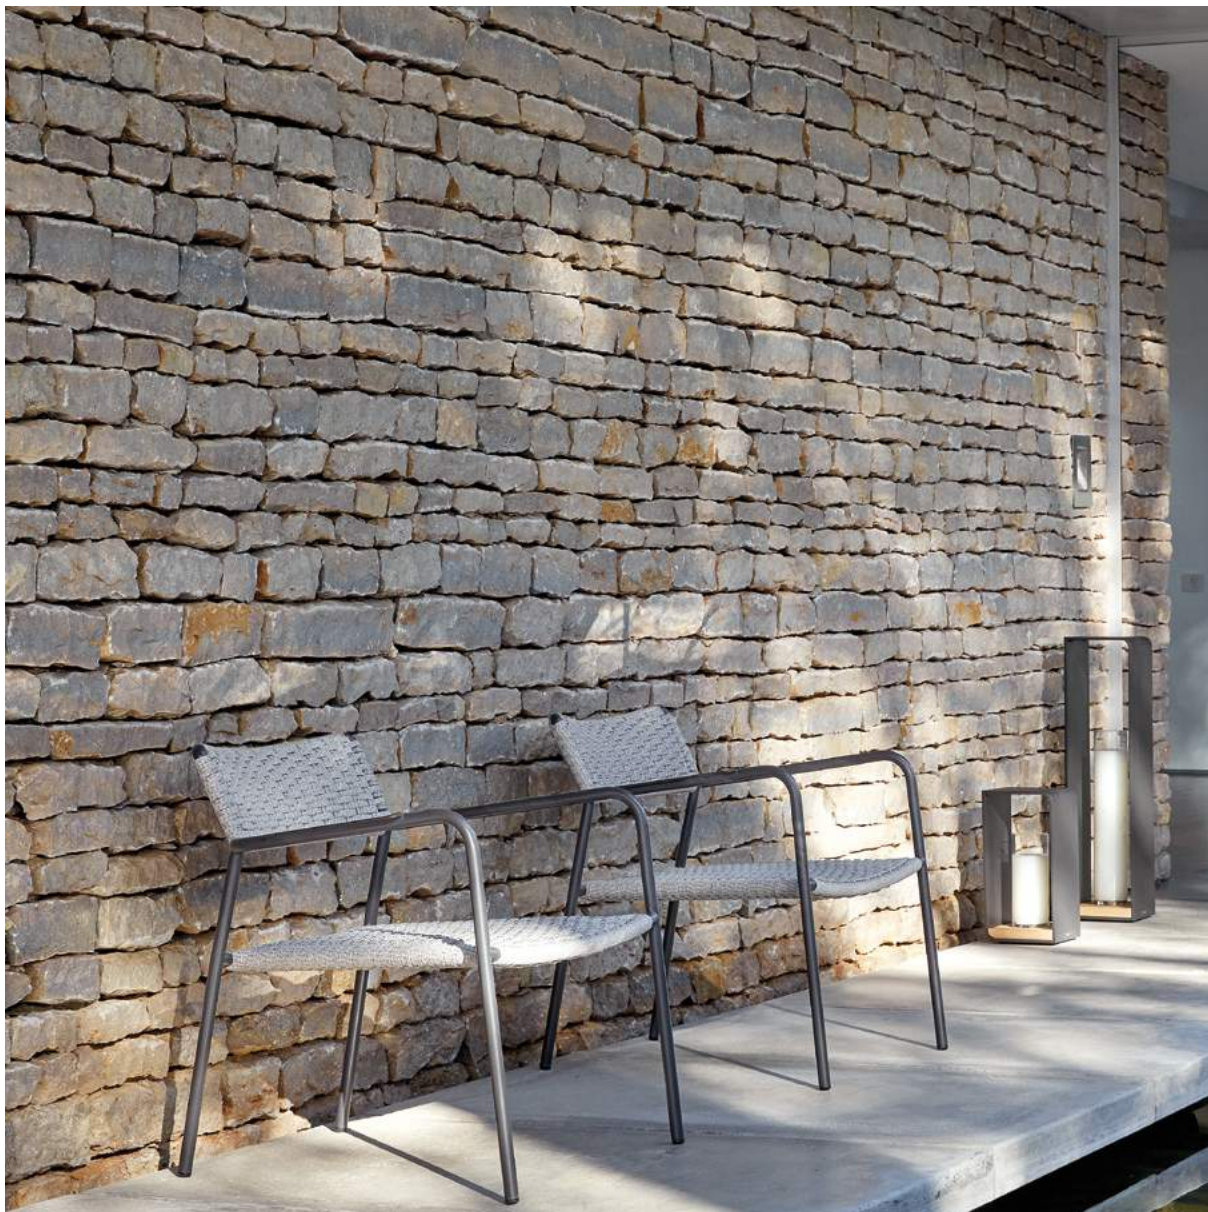

Echo | 1-seater