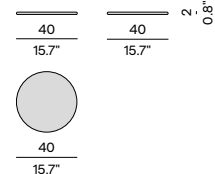

Marble - Round 40