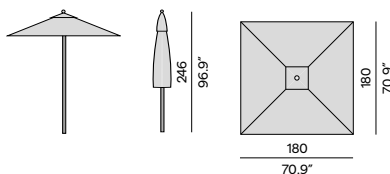

- Mechanism in anodised aluminium
- Protective cover included

Discover umbrellas

Small central pole umbrella 180×180

Small central pole umbrella base 21kg

Step into our world of outdoor luxury at any moment