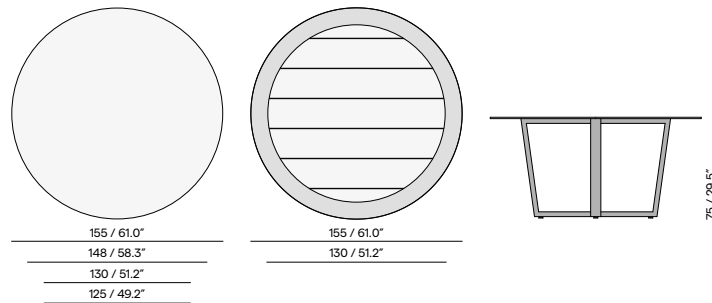

AF10
lava

Table top

- Ceramic 6mm (6K)
- Ceramic 12mm (5K)
- Acid etched glass 10mm (1G - 2G)
- Teak insert 22mm (1H)
- Trespa® 13mm (1T - 2T)

Discover Fuse

Discover all our table top materials for Fuse

Dining table