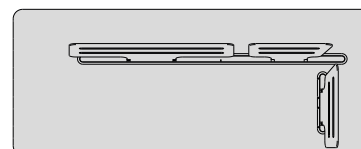

Right end seat

264

103.9"