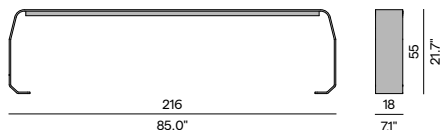

Discover our suggested colour combinations and concepts

Seat - 214x107

Seat - 107x107

Backrest - 216x55H

Pouf 50x50

Backrest - 109x55H

Armrest - 109x57H

Echo[•]