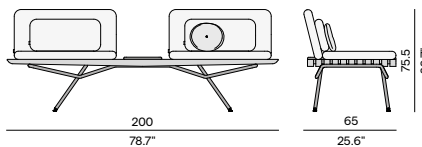

Discover our suggested colour combinations
and concepts

Bench 200x65

Concept 1

Concept 2

Concept 3

Marble - Round 40

Marble - Rectangular 65

Materials & colours