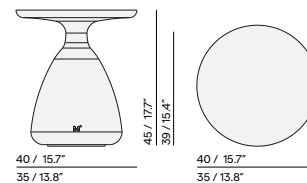

Tsuki Ø35 or Ø40