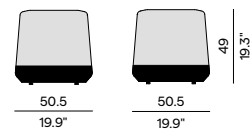

Discover our suggested colour combinations and concepts

Seat - 214x107

Seat - 107x107

Backrest - 216x55H

Pouf 50x50

Backrest - 109x55H

Armrest - 109x57H

Echo[•]