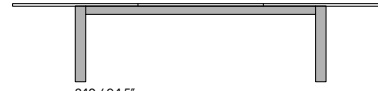

Discover all our table top materials for Livorno

Milano

designed by Stephane De Winter

Dining table (extendible 240-360cm)

240 / 94.5"

closed dimensions

111 / 43.7"

76 / 29.9"