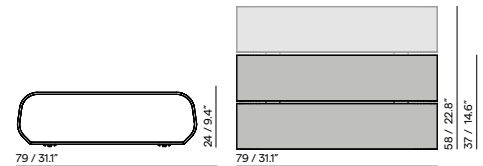

Vitral - set of 2 or 3