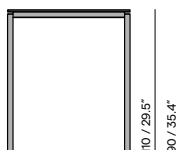

90 / 35.4"

75 / 29.5"

110 / 29.5"
90 / 35.4"