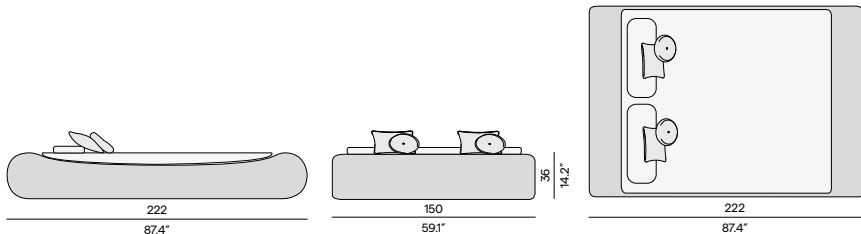

Sunbed - large