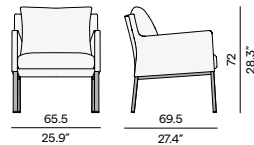

Discover Liner

Discover our suggested colour combinations

Dining arm chair

1-seater

Lounger - Textiles

Materials & colours

Frame - finishing

PCSTS - outdoor fabric