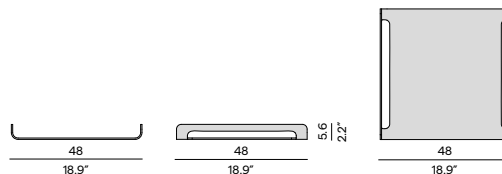

Towel rack

Materials & colours

Frame
teak

HFTK
teak

Discover towel rack

Trays

Materials & colours

Base + frame
PCA

AF08
white

AF10
lava

Discover trays