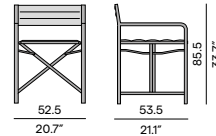

Dining arm chair - Textiles