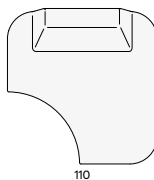

Left corner seat

110
43.3"