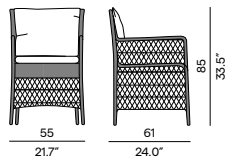

Dining arm chair