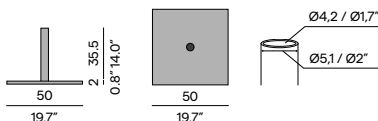

- Mechanism in anodised aluminium
- Protective cover included

Discover umbrellas

Small central pole umbrella 180×180

Small central pole umbrella base 21kg

Step into our world of outdoor luxury at any moment