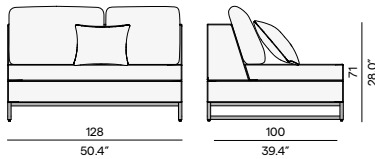

Large middle seat