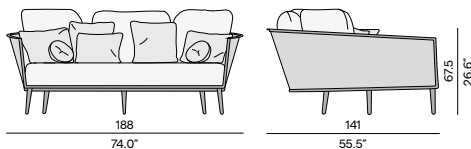

Cascade[•] designed by Stephane De Winter

Materials & colours

Frame - finishing
PCA - rope

AF08
white

3R02
silver
45mm

AF10
lava

3R03
anthracite
45mm

Discover Cascade

Discover our suggested colour combinations

1-seater

3-seater

Daybed