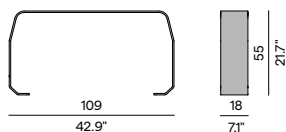

Discover our suggested colour combinations and concepts

Seat - 214x107

Seat - 107x107

Backrest - 216x55H

Pouf 50x50

Backrest - 109x55H

Armrest - 109x57H

Echo[•]