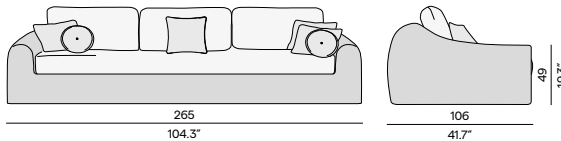

Materials & colours

Finishing
wicker 6mm

3W84
old grey
cord

Features

- Lounger with weels

Discover River

Discover our suggested colour combinations

Dining arm chair - round

1-seater

3-seater

Sunbed - small

Sunbed - large