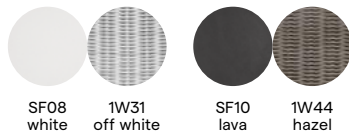

Bench 300x39

Bench 45x39

Materials & colours

Finishing
wicker 2mm

SF08
white

1W31
off white

SF10
lava

1W44
hazel