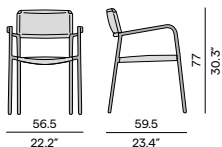

AF10
lava

2R03
anthracite
1mm

Features

- Stackable chair

Discover Echo

Dining arm chair

1-seater

Duo^o