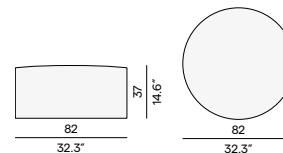

Moon Island small footstool/sidetable - Ø63

Touch

Materials & colours

Finishing
all fabrics

Touch pouf 112×65

Touch pouf Ø82

Touch pouf Ø52

Rugs