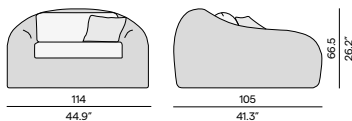

Kobo® designed by Stephane De Winter

Materials & colours

Finishing
Rope

4R03
anthracite

4R04
pepper

Discover Kobo

Discover our suggested colour combinations

1-seater

3-seater

Lounger