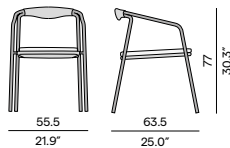

Dining arm chair