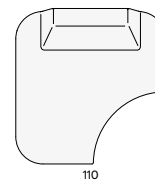

Left corner seat

110
43.3"

110
43.3"

114.5
45.1"

65
24.8"

Right corner seat

110
43.3"

Lounge table - Ø104