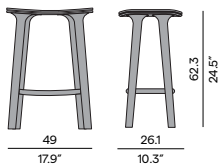

- Stackable chair
- Removable back & seat cushion

Discover Solid

Discover our suggested colour combinations

Dining arm chair

Stool - 47

Counter stool - 61

Barstool - 61

Kobo[®] designed by Stephane De Winter