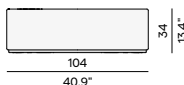

Left corner seat

110
43.3"

110
43.3"

114.5
45.1"

65
24.8"

Right corner seat

110
43.3"

Lounge table - Ø104