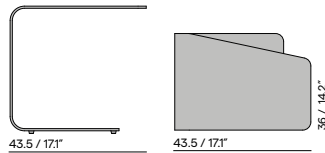

Discover outdoor side tables

Closed 36