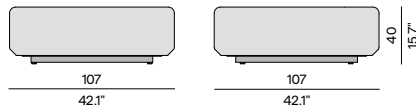

Discover our suggested colour combinations and concepts

Seat - 214x107

Seat - 107x107

Backrest - 216x55H

Pouf 50x50

Backrest - 109x55H

Armrest - 109x57H

Echo[•]