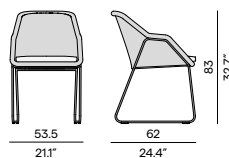

Dining arm chair