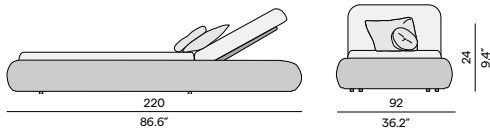

Kobo® designed by Stephane De Winter

Materials & colours

Finishing
Rope

4R03
anthracite

4R04
pepper

Discover Kobo

Discover our suggested colour combinations

1-seater

3-seater

Lounger