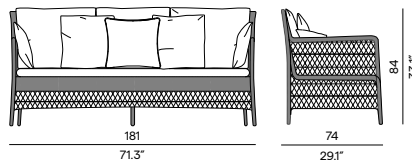

Dining arm chair

Coffee table - 114x114

1-seater

Medium footstool/sidetable - 61x61

2,5-seater

Sidetable - 43x43

Patio chair

San Diego[•] designed by Stephane De Winter