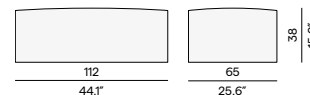

Moon Island small footstool/sidetable - Ø63

Touch

Materials & colours

Finishing
all fabrics

Touch pouf 112×65

Touch pouf Ø82

Touch pouf Ø52

Rugs