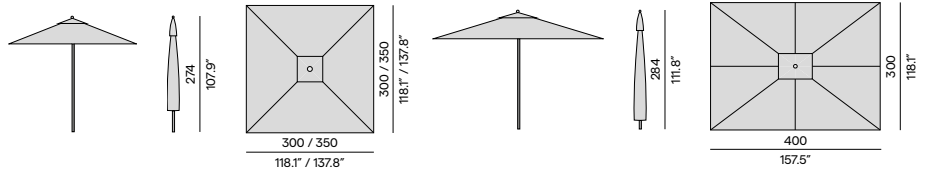

C109
canvas

C181
taupe

C110
black

Discover umbrellas

Central pole umbrella 300×300 / 350×350 / 300×400

Central pole umbrella Ø300 / Ø350

Central pole umbrella base 55kg

Central pole umbrella base 80kg