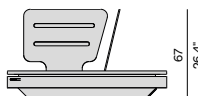

Corner seat left/right - Quarryl®

140

55.1"

140

55.1"

117

46.1"

67