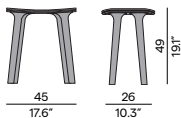

Materials & colours

Frame
Teak

HFTK
teak

HFTN
brushed
teak nero

Features

- Stackable chair
- Removable back & seat cushion

Discover Solid

Discover our suggested colour combinations

Dining arm chair

Stool - 47

Counter stool - 61

Barstool - 61