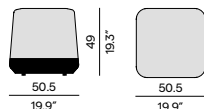

Kumo pouf 50×50