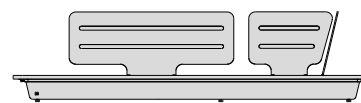

Materials & colours

Frame - finishing
PCSTS - alu

SF10
lava

AF10
lava

PCSTS - iroko

SF10
lava

HFIR
iroko

SF08
white

HFIR
iroko

Features

- Modular system
- Reclining back 30°

Discover Air

Discover our suggested colour combinations and concepts

Pictured back- and armrest combinations are indicative. Multiple combinations possible.

Left end seat

264

103.9"

264

103.9"

107

42.1"

66

26.0"

Right end seat

264

103.9"

264

103.9"

107

42.1"

66

26.0"

Trolley

82

32.3"

67

26.4"

137

53.9"