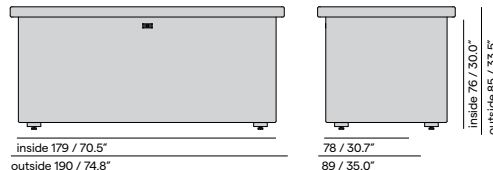

AF10
lava

Features

- Can be locked

Discover cushion boxes

Cushion box Siena

designed by Stephane De Winter

Sienna cushion box large

Materials & colours