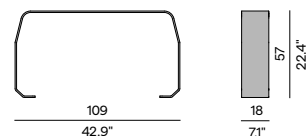

Discover our suggested colour combinations and concepts

Seat - 214x107

Seat - 107x107

Backrest - 216x55H

Pouf 50x50

Backrest - 109x55H

Armrest - 109x57H

Echo[•]