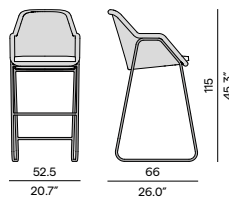

Discover Mood

Discover our suggested colour combinations

Dining arm chair

1-seater

Barstool - 80

Barstool - 60

Materials & colours

Frame
PCSTS