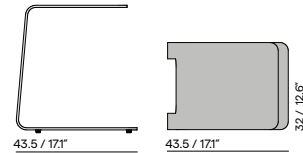

Outdoor side tables

Materials & colours

Frame + table top
PCA

teak

Table top
iroko

Discover outdoor side tables

Closed 36

Open 32

Round 48

Vitral - set of 2 or 3

Round 42

Tsuki Ø35 or Ø40