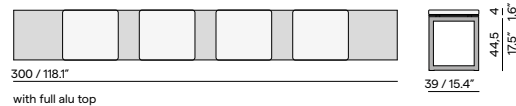

Materials & colours

Frame - finishing
PCA

AF08
white

AF10
lava

Table top

- Ceramic 6mm (6K)
- Ceramic 12mm (5K)
- Acid etched glass 10mm (1G - 2G)
- Teak insert 22mm (1H)
- Trespa® 13mm (1T - 2T)

Discover Fuse

Discover all our table top materials for Fuse

Dining table

Bench