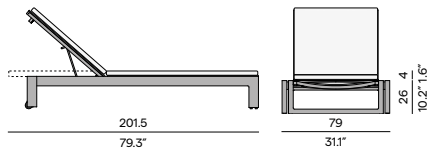

Right seat

Corner seat

Large middle seat

Small middle seat

Large footstool/sidetable

Medium footstool/sidetable

Lounger - Textiles

Sidetable - 46x46