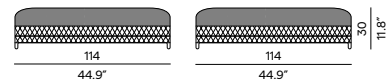

Coffee table - 114x114