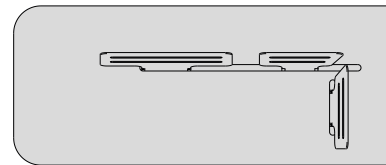

Discover our suggested colour combinations and concepts

Left end seat - Quarryl®

280
110.2"

280
110.2"

117
46.1"

67
26.4"

Right end seat - Quarryl®

280
110.2"