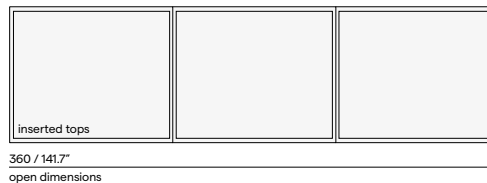

Discover Luna

Dining table (extendible 240-360cm)