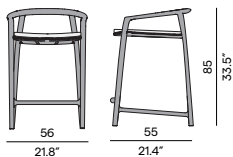

- Stackable chair
- Removable back & seat cushion

Discover Solid

Discover our suggested colour combinations

Dining arm chair

Stool - 47

Counter stool - 61

Barstool - 61

Kobo[®] designed by Stephane De Winter