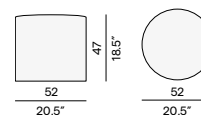

Moon Island small footstool/sidetable - Ø63

Touch

Materials & colours

Finishing
all fabrics

Touch pouf 112×65

Touch pouf Ø82

Touch pouf Ø52

Rugs