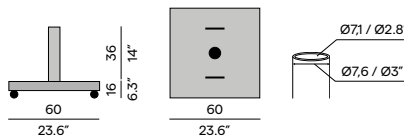

C109
canvas

C181
taupe

C110
black

Discover umbrellas

Central pole umbrella 300×300 / 350×350 / 300×400

Central pole umbrella Ø300 / Ø350

Central pole umbrella base 55kg

Central pole umbrella base 80kg