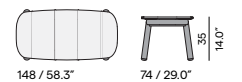

Features

- Table top in 1 piece with 5 parts simulation
- Armchair protection on table base

Discover Minus

Counter table

Dining table

Coffee table

Materials & colours

Frame
PCA