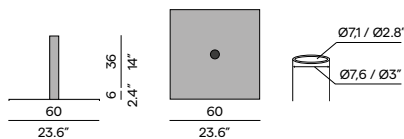

C109
canvas

C181
taupe

C110
black

Discover umbrellas

Central pole umbrella 300×300 / 350×350 / 300×400

Central pole umbrella Ø300 / Ø350

Central pole umbrella base 55kg

Central pole umbrella base 80kg