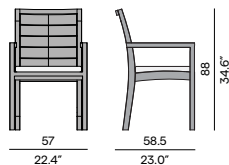

Dining arm chair - Teak