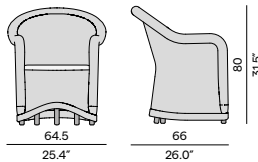

Finishing
wicker 6mm

3W84
old grey
cord

Features

- Lounger with weels

Discover River

Discover our suggested colour combinations

Dining arm chair - round

1-seater