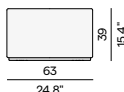

104
40.9"

104
40.9"

Small footstool/sidetable - Ø52

52
20.5"

52
20.5"

Small footstool/sidetable - Ø63

63
24.8"

63
24.8"