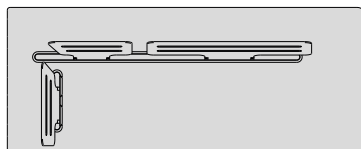

Discover Air

Discover our suggested colour combinations and concepts

Pictured back- and armrest combinations are indicative. Multiple combinations possible.

Left end seat

264

103.9"

264

103.9"