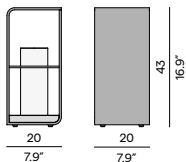

Outdoor lighting Lumo - medium