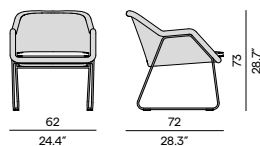

Discover Mood

Discover our suggested colour combinations

Dining arm chair

1-seater

Barstool - 80

Barstool - 60

Materials & colours

Frame
PCSTS