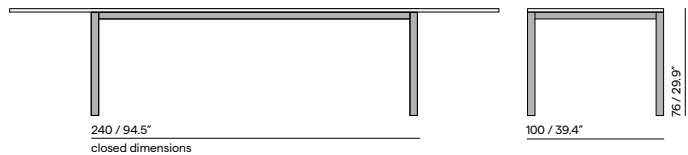

Dining table (extendible 240-360cm)

Prato[°]

designed by Stephane De Winter

Materials & colours

Frame
PWI

WF08
white

WF10
lava

WF13
flint