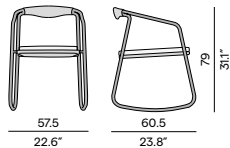

Rocking chair