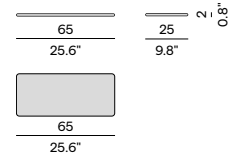

Marble - Rectangular 65