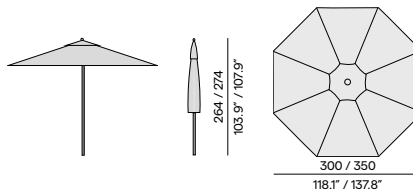

C109
canvas

C181
taupe

C110
black

Discover umbrellas

Central pole umbrella 300×300 / 350×350 / 300×400

Central pole umbrella Ø300 / Ø350

Central pole umbrella base 55kg

Central pole umbrella base 80kg