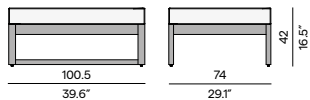

Right seat

Corner seat

Large middle seat

Small middle seat

Large footstool/sidetable

Medium footstool/sidetable

Lounger - Textiles

Sidetable - 46x46