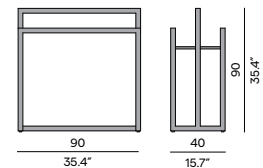

Lounger - Textiles

Dining arm chair - Teak

Lounger - Teak

Sidetable - 45x45

Towel rack

Cross Teak

designed by Mads Odgård

Dining arm chair - Textiles