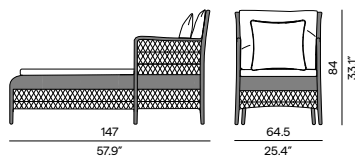

Dining arm chair

Coffee table - 114x114

1-seater

Medium footstool/sidetable - 61x61

2,5-seater

Sidetable - 43x43

Patio chair

San Diego[•] designed by Stephane De Winter