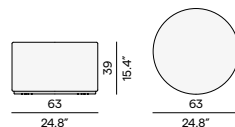

Moon Island small footstool/sidetable - Ø63