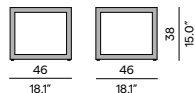

Right seat

Corner seat

Large middle seat

Small middle seat

Large footstool/sidetable

Medium footstool/sidetable

Lounger - Textiles

Sidetable - 46x46