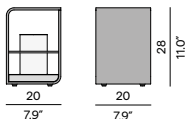

Outdoor lighting Lumo - small