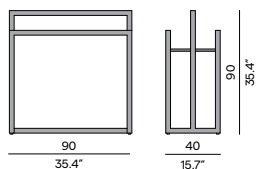

Towel rack

Materials & colours

Frame
teak

HFTK
teak

Discover towel rack

Trays

Materials & colours

Base + frame
PCA

AF08
white

AF10
lava

Discover trays