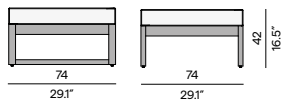

Right seat

Corner seat

Large middle seat

Small middle seat

Large footstool/sidetable

Medium footstool/sidetable

Lounger - Textiles

Sidetable - 46x46