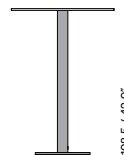

Materials & colours

Frame
PCA

AF08
white

AF10
lava

AF11
shingle

Table top

- Teak 26mm (1H)
- Ceramic 6mm with border (1K)
- Acid etched glass 10mm with border (1G)
- Trespa® 13mm (2T)

Discover Napoli

Discover all our table top materials for Napoli

High bar table

90 / 35.4"
75 / 29.5"
60 / 23.6"

75 / 29.5"
60 / 23.6"

80 / 31.5"

108.5 / 42.9"

Bar table

90 / 35.4"
75 / 29.5"
60 / 23.6"

75 / 29.5"
60 / 23.6"

80 / 31.5"

74.5 / 29.3"