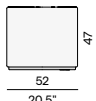

Small footstool/sidetable - Ø52

52
20.5"