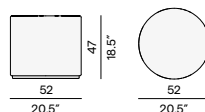

Materials & colours

Finishing
all fabrics

Kumo pouf 50×50

Discover poufs

Moon Island

Materials & colours

Finishing
all fabrics

Moon Island medium footstool/sidetable - Ø52