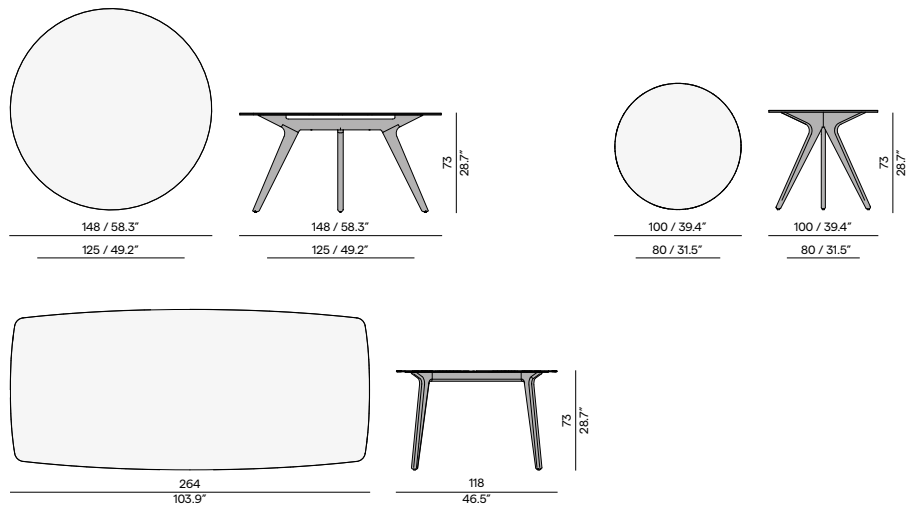

Features

- Oval shaped ceramic table top with rounded corners
- Armchair protection on table base

Discover Torsa

Counter table

148 / 58.3"

91
36.0"

148 / 58.3"

264
103.9"

91
36.0"

118
46.5"

100 / 39.4"
80 / 31.5"

91
36.0"

100 / 39.4"
80 / 31.5"

Dining table

Coffee table

Materials & colours