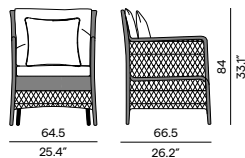

Dining arm chair

Coffee table - 114x114

1-seater

Medium footstool/sidetable - 61x61

2,5-seater

Sidetable - 43x43

Patio chair

San Diego[•] designed by Stephane De Winter