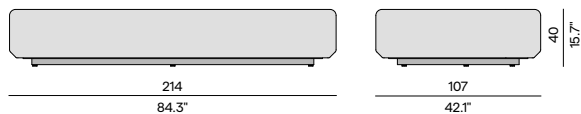

Discover Kumo

Discover our suggested colour combinations and concepts

Seat - 214x107