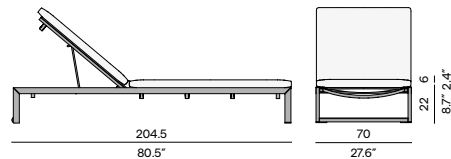

Discover Liner

Discover our suggested colour combinations

Dining arm chair

1-seater

Lounger - Textiles

Materials & colours

Frame - finishing

PCSTS - outdoor fabric