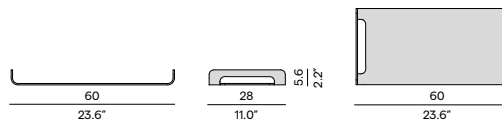

Discover towel rack

Trays

Tray 48×48

Tray 60×28

Materials & colours

Base + frame
PCA

AF08
white

AF10
lava