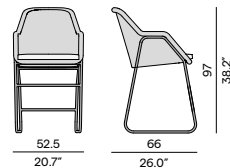

Discover Mood

Discover our suggested colour combinations

Dining arm chair

1-seater

Barstool - 80

Barstool - 60

Materials & colours

Frame
PCSTS