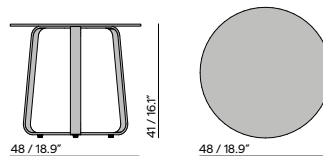

Outdoor side tables

Materials & colours

Frame + table top
PCA

teak

Table top
iroko

Discover outdoor side tables

Closed 36

Open 32

Round 48

Vitral - set of 2 or 3

Round 42

Tsuki Ø35 or Ø40