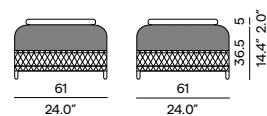

Dining arm chair

Coffee table - 114x114

1-seater

Medium footstool/sidetable - 61x61

2,5-seater

Sidetable - 43x43

Patio chair

San Diego[•] designed by Stephane De Winter