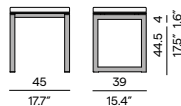

Bench 45x39