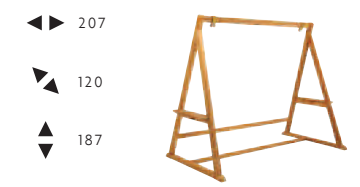

204
BRISTOL 178CM
ROUND TABLE

PLANTATION

580
RECLINING
LOUNGE CHAIR

582
RECLINING
RIGHT END UNIT

584
RECLINING
LEFT END UNIT

589
OTTOMAN

HAVANA

2610
CURVED DINING BENCH

2611
ROUND OTTOMAN

PACIFIC

3512
HIGH BACK
LOUNGE CHAIR

3513
HIGH BACK SWIVEL
ROCKER LOUNGE CHAIR

3511
OTTOMAN

3515
3-SEATER SOFA

3551
COFFEE TABLE

3531
CONVERSATION TABLE

592
COFFEE TABLE

593
LAMP TABLE

CUSHIONS
627 · C48 (PEBBLE COLOUR ONLY)

RECLINING POSITIONS
580, 582, 584 · 3 BACK POSITIONS

627
SWING SEAT

216
SWING STAND

217
SWING STAND CANOPY