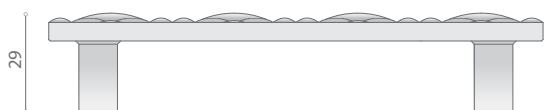

BR0540PO

41x41

BR0540

128 (164x41)

256 (287x41)

320 (369x41)

164 - INT. 128

287 - INT. 256

369 - INT. 320