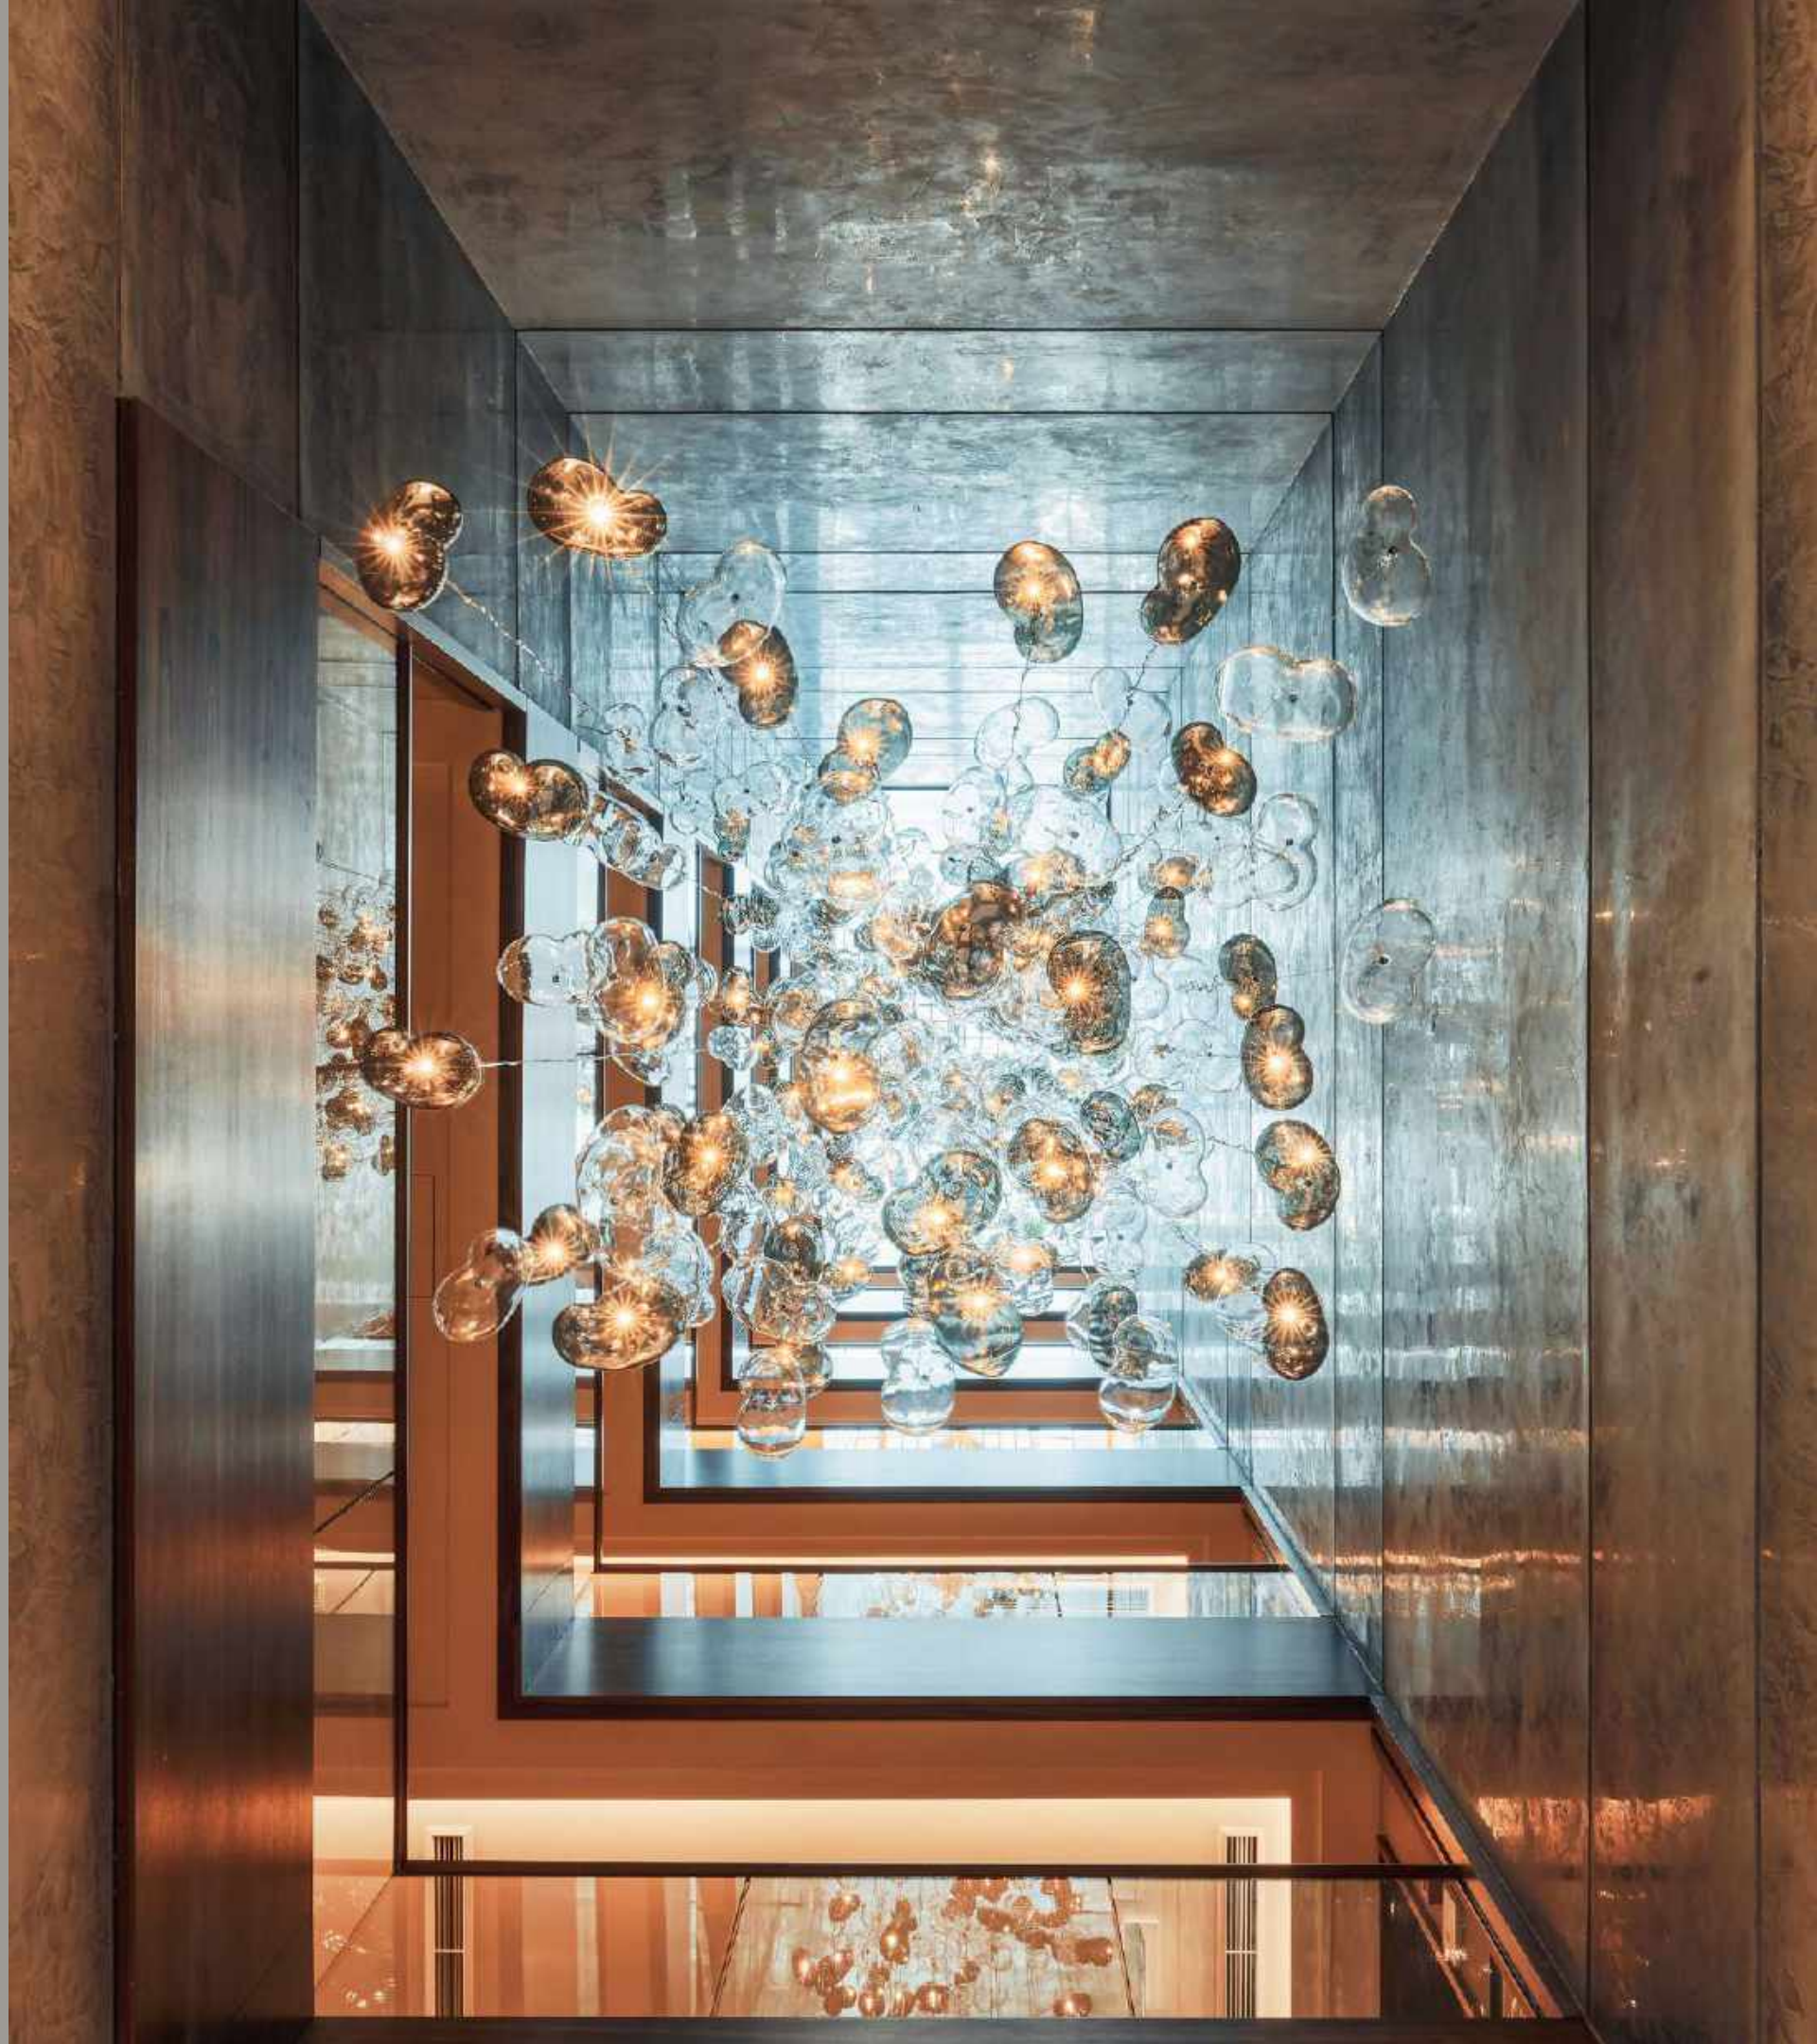

# PALAZZO ELENA

PORTO MONTENEGRO

talamp lights up Palazzo Elena.  
We are in Porto Montenegro, a high level  
touristic destination for yachts and villas lovers.

If you have the opportunity to visit it, you will  
find yourself in front of two marvelous 19-meter  
waterfalls illuminated by blown glass elements,  
the result of a high engineering concept as well  
as Design.