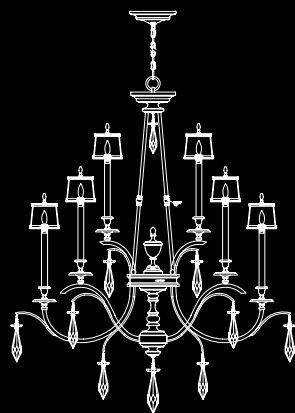

MONTE CARLO

The Monte Carlo collection is dedicated to the halcyon days of an American princess. Grace of Monaco possessed poise, sophistication, and a taste for elegant design. Brilliant faceted crystals of massive scale adorn gracefully intersecting arms in a gently worn gold leaf finish. Hand-blown swirled crystallized glass shades are framed in gilded metal.