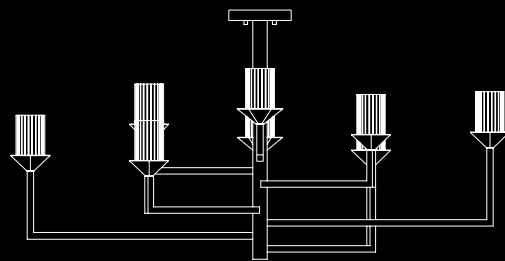

NEULLY

An excursion into the realm of asymmetry. No two arms are alike. And upon viewing from different angles, the overlapping linear interplay of steel suspended in space is endlessly seductive. Cylindrical crystal shades are meticulously scalloped on the interior to create a prismatic lighting effect. Shades are seated on hexagonal solid crystal bobeches. Available in platinized silver leaf, soft gold leaf and patinated bronze.