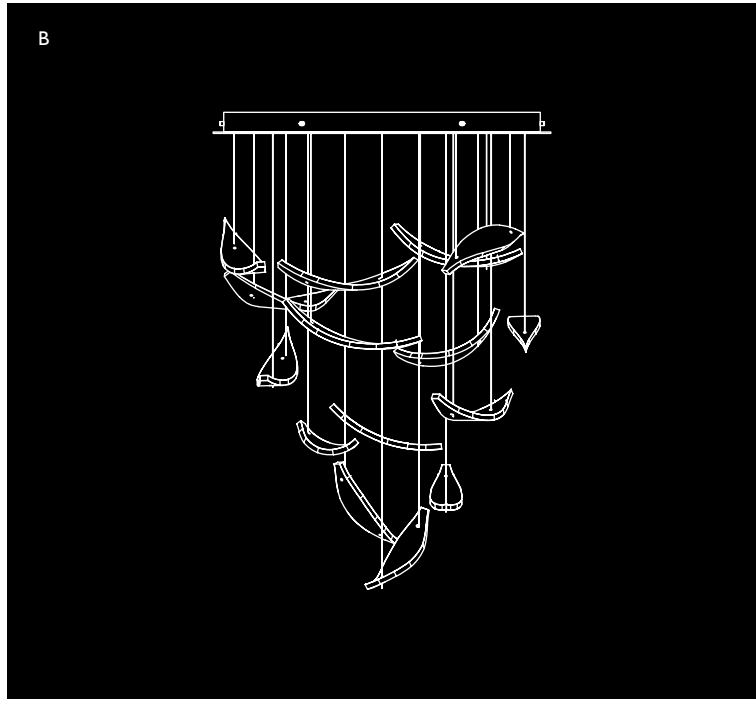

Canopy Dimensions
W 54" x D 17"
W 137 cm x D 43 cm

Electrical
US/INTL: LED (Qty. 8)

*Glass design varies, quantity shown: 32

**54" RECTANGULAR
PENDANT**

Model #
Silver Leaf 894840-121
Available Gold Leaf 894840-111

Canopy Dimensions
W 54" x D 17"
W 137 cm x D 43 cm

Electrical
US/INTL: LED (Qty. 8)

*Glass design varies, quantity shown: 15

Silver Leaf (-111)

Soft Gold Leaf (-211)

Also available in our 5 Standard
Finish Options. See page 459.

**48" RECTANGULAR
PENDANT**

A. Model #
COMING SOON APRIL 2020

Canopy Dimensions
W 48" x D 11"
W 122 cm x D 28 cm

Electrical
US/INTL: LED (Qty. 6)

*Glass design varies, quantity shown: 12

**32" ROUND
PENDANT**