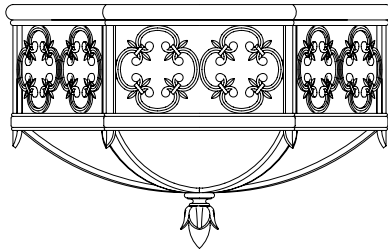

COSTA DEL SOL

Invoking the soothing salty breezes of the Mediterranean and the rich design traditions of these historic coasts, the Costa Del Sol collection of outdoor lighting is an example of classical elegance, featuring stylized quatrefoil designs in Marbella wrought iron finish. Subtle iridescent textured glass adds another element of beauty to these pieces.