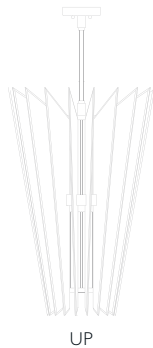

UP

Features downlight

**20.5" ROUND
PENDANT**

Model #
Shown Gold Leaf 917340-2
Available Silver Leaf 917340-1

Dimensions
H 36" x W 20.5"
Min Height 40" Max Height 104"
H 91 cm x W 52 cm
Min Height 101.26 cm Max Height 264.16 cm

Electrical
US/INTL Bulb: Integrated LED, 16w, 3200K
(Qty. 2)

*Not suitable for vaulted ceilings.
*Features downlight.

Features downlight

Also available in our 5 Standard
Finish Options. See page 459.