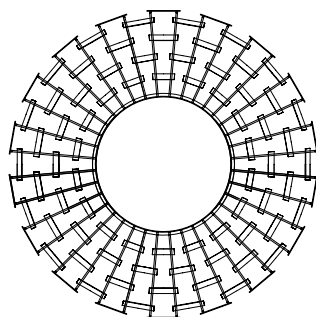

Bottom View

Also available in our 5 Standard
Finish Options. See page 459.