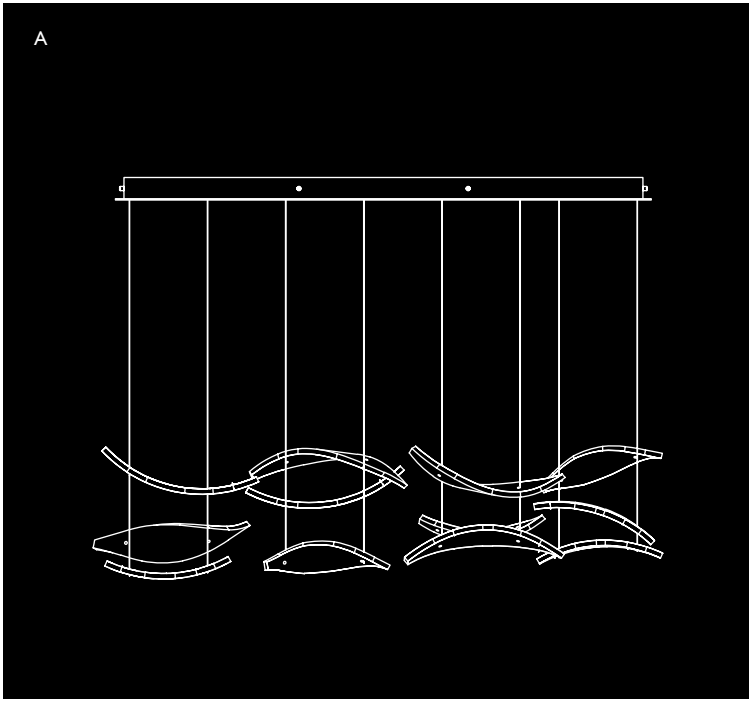

Canopy Dimensions
W 54" x D 17"
W 137 cm x D 43 cm

Electrical
US/INTL: LED (Qty. 8)

*Glass design varies, quantity shown: 32

**54" RECTANGULAR
PENDANT**

Model #
Silver Leaf 894840-121
Available Gold Leaf 894840-111

Canopy Dimensions
W 54" x D 17"
W 137 cm x D 43 cm

Electrical
US/INTL: LED (Qty. 8)

*Glass design varies, quantity shown: 15

Silver Leaf (-111)

Soft Gold Leaf (-211)

Also available in our 5 Standard
Finish Options. See page 459.

**48" RECTANGULAR
PENDANT**

A. Model #
COMING SOON APRIL 2020

Canopy Dimensions
W 48" x D 11"
W 122 cm x D 28 cm

Electrical
US/INTL: LED (Qty. 6)

*Glass design varies, quantity shown: 12

**32" ROUND
PENDANT**