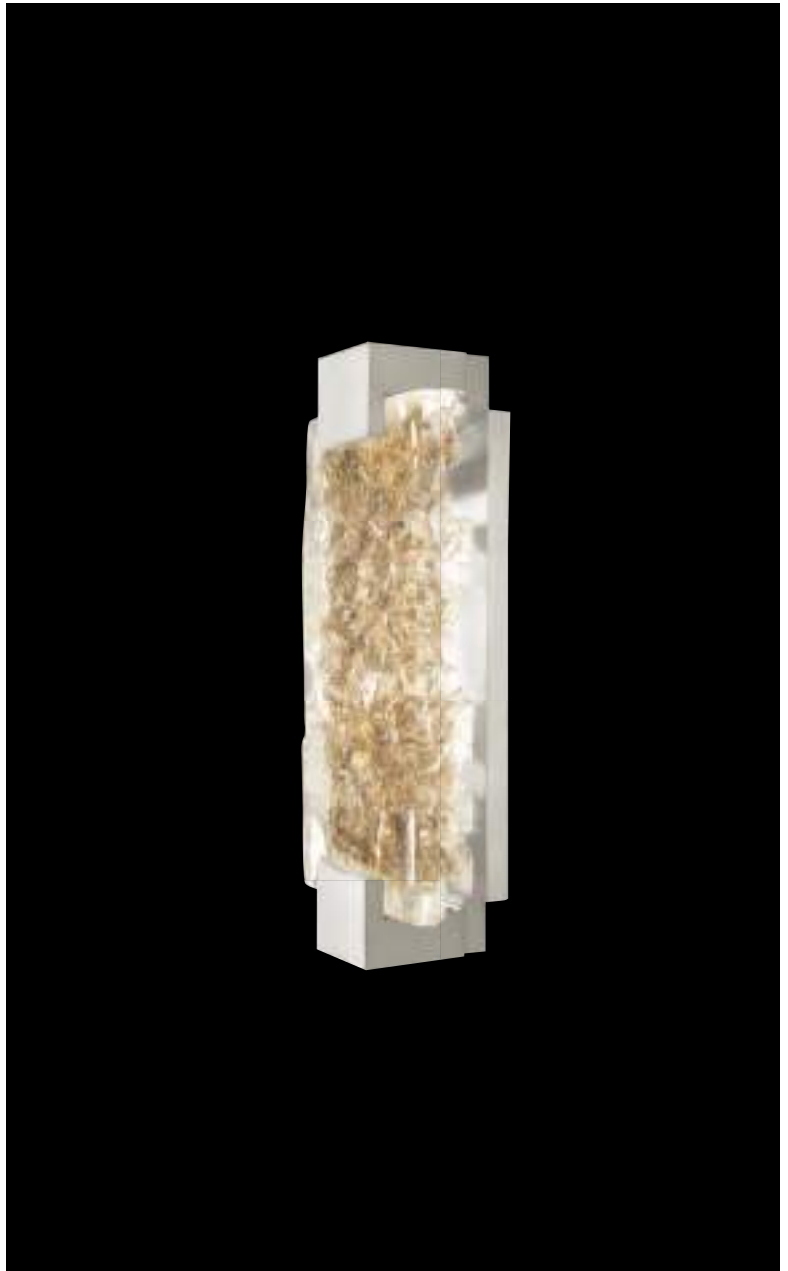

Gold Leaf with Clear glass 896750-31

Dimensions

H 21.75" x W 6.25" x D 3.5"

H 55 cm x W 16 cm x D 9 cm

ADA Compliant

Electrical

US/INTL Bulb: Integrated LED, 9.5w, 3000K
(Qty. 2)

Versatile design feature can be used on ceilings or wall, horizontally or vertically.