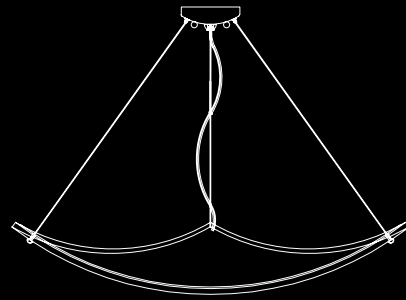

CONSTRUCTIVISM

Constructivism as an architectural philosophy originated in Moscow in 1919 as an expression of Russian futurism. Our Master Glass Artist Frank Englesby has created a technique of crystal cobblestones in the spirit of Constructivism. Individually cast pillow-shaped glass pieces are fused at high temperature in a hand-laid cobblestone pattern of individual lenses creating a fascinating light diffuser and sculptural form. Exposed metal in hand-applied silver leaf finish.

OUR STUDIO GLASS IS INDIVIDUALLY HANDMADE.

Slight variations in shape, size and markings are the characteristics that distinguish art glass from mass produced glass.