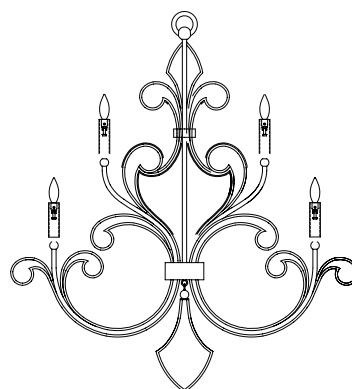

Also available in our 5 Standard
Finish Options. See page 459.