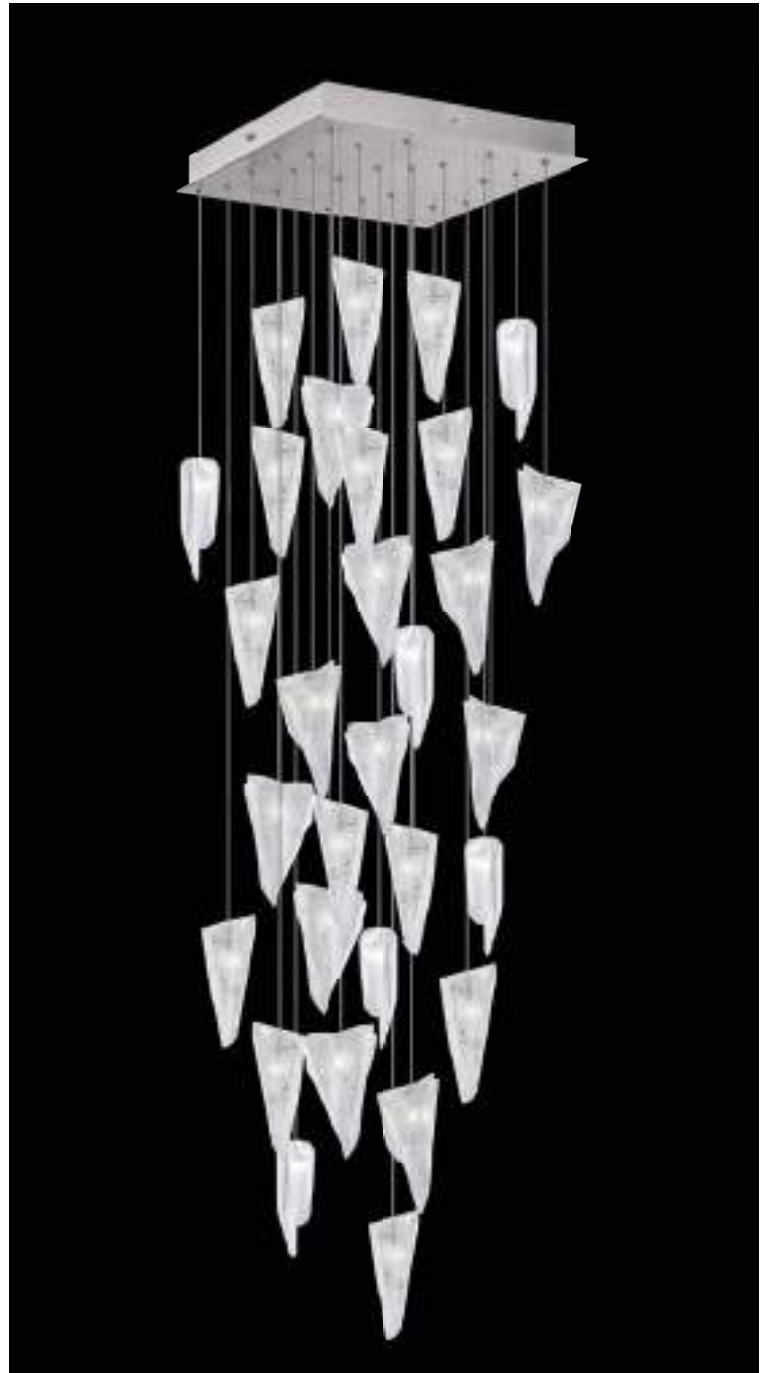

30" SQUARE PENDANT

Model #
Shown Silver Leaf Canopy with Glacial Fragments Studio Glass
853540-108LD

Dimensions
W 30" x D 30"
Min Height: 14" Max Height: 129"
W 76 cm x D 76 cm
Min Height: 36 cm Max Height: 328 cm

Electrical
US Bulb: LED, 4w
INTL Bulb: Halogen, 10w
G4 (Qty. 30)

*US/INTL bulbs are included.
*Not suitable for vaulted ceilings

For all glass and canopy configurations see pages 89-91.

Also available in our 5 Standard Finish Options. See page 459.