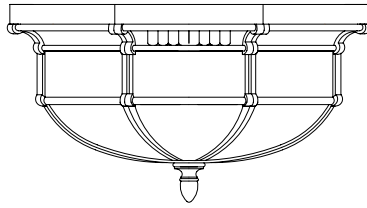

HOLLAND PARK

With beautiful homes and a graceful park, Holland Park, one of the finest neighborhoods of London, lends its name to this collection of outdoor lighting. Classical Greek inspired hexagonal forms in a warm antique bronze finish with hand cast seedy glass and romantic candles.