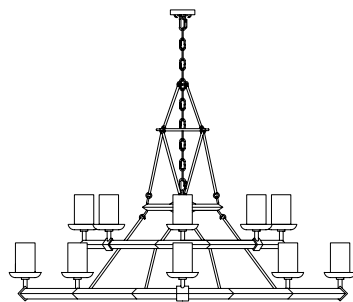

Electrical

US Bulb: B10
INTL Bulb: B35 E14
Candelabra, 60w (Qty. 16)

Removable links specifically for lower ceilings.

Also available in our 5 Standard Finish Options. See page 459.

*US/INTL bulbs are not included.