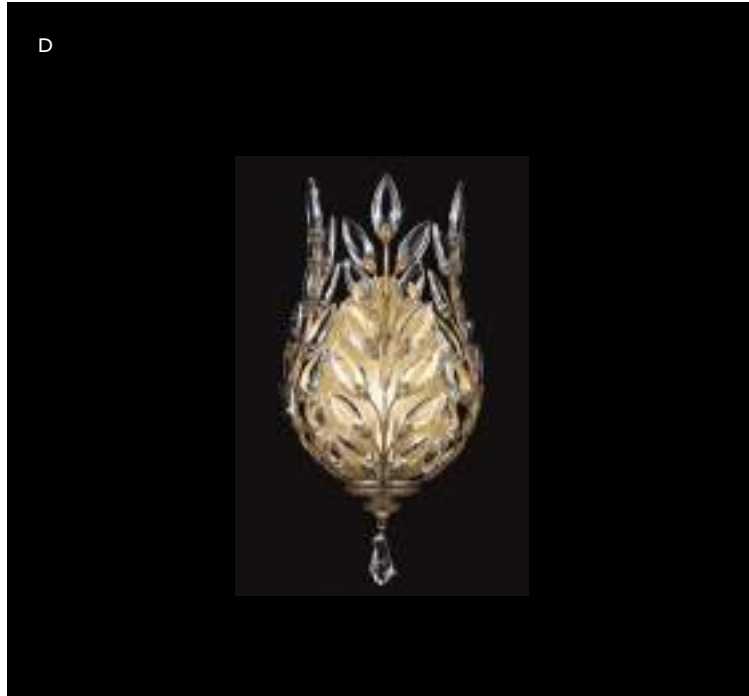

28"
SCONCE

A. Model #
Shown Gold Leaf 773150
Available Silver Leaf 759750

Dimensions
H 28" x W 20" x D 10"
H 71 cm x W 51 cm x D 25.4 cm

Electrical
US Bulb: B10
INTL Bulb: B35 E14
Candelabra, 60w (Qty. 2)

*US/INTL bulbs are not included.

23"
SCONCE

B. Model #
Shown Gold Leaf 775250
Available Silver Leaf 752350

Dimensions
H 23" x W 17" x D 7"
H 58 cm x W 43 cm x D 17.78 cm

Electrical
US Bulb: B10
INTL Bulb: B35 E14
Candelabra, 60w (Qty. 2)

*US/INTL bulbs are not included.

21"
SCONCE

C. Model #
Shown Gold Leaf 773950
Available Silver Leaf 759650

Dimensions
H 21" x W 9" x D 6"
H 53 cm x W 23 cm x D 15.24 cm

Electrical
US Bulb: B10
INTL Bulb: B35 E14
Candelabra, 60w (Qty. 1)

*US/INTL bulbs are not included.

17"
SCONCE

D. Model #
Shown Gold Leaf 773850
Available Silver Leaf 759550

Dimensions
H 17" x W 8" x D 5"
H 43 cm x W 20 cm x D 12.7 cm

Electrical
US Bulb: B10
INTL Bulb: B35 E14
Candelabra, 60w (Qty. 1)

*US/INTL bulbs are not included.