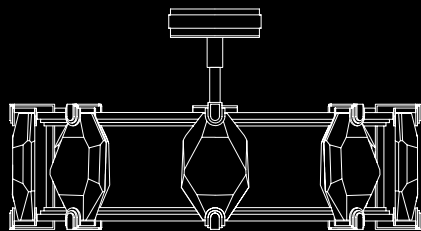

ALLISON PALADINO

Designed by ALLISON PALADINO

A state-of-the-art dimmable LED collection of lighting fixtures and sconces conceived by Allison Paladino incorporates our exclusive studio process of dichroic rough-cut sculpted glass, conceived by Fine Art master glass artist Frank Englesby. Each rough-cut glass gem is lit by (small and high efficacy) hidden LEDs, highlighting a dual-colored reflective brilliance. Dichroic glass was developed by NASA for use in space shuttles. Making dichroic glass requires complex processing technique in high-temperature vacuum chambers using vaporizing metallic oxides such as magnesium and titanium. The process requires 15 to 45 individual layers totaling a width less than a single human hair.