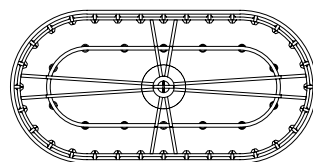

Electrical

US Bulb: B10
INTL Bulb: B35 E14
Candelabra, 60w (Qty. 14)

Bottom View

*US/INTL bulbs are included.

Also available in our 5 Standard
Finish Options. See page 459.