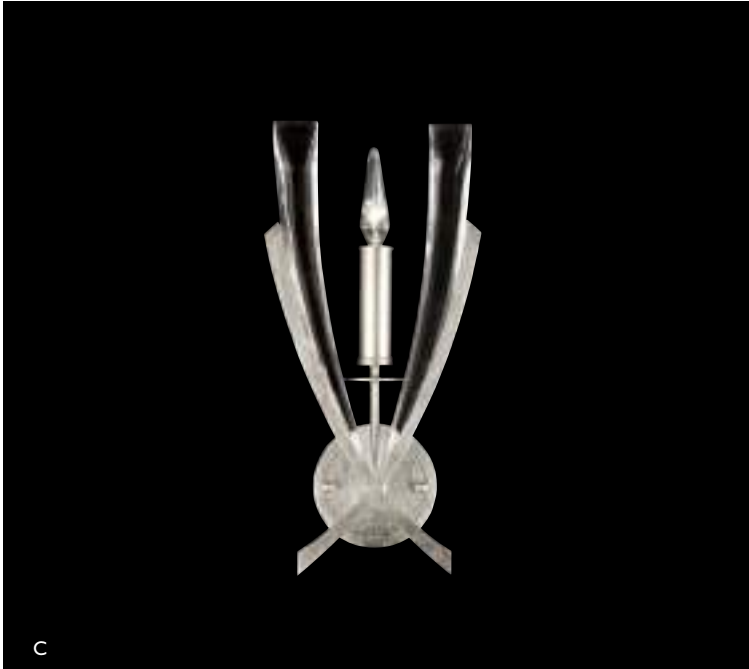

A

B

C

D

**23"
SCONCE**

A. Model #
Shown Silver Leaf 799650

Dimensions
H 23" x W 15" X D 8"
H 58.42 cm x W 38.10 cm x D 20.32 cm

Electrical
US Bulb: B10
INTL Bulb: B35 E14
Candelabra, 60w (Qty. 1)

*US/INTL bulbs are not included.

**22"
SCONCE**

B. Model #
Shown Silver Leaf 798250

Dimensions
H 22" x W 14" X D 4"
H 55.88 cm x W 35.56 cm x D 10.16 cm
ADA Compliant

Electrical
US Bulb: B10
INTL Bulb: B35 E14
Candelabra, 60w (Qty. 2)

*US/INTL bulbs are included.

**17"
SCONCE**

C. Model #
Shown Silver Leaf 789750

Dimensions
H 17" x W 8" X D 4"
H 43.18 cm x W 20.32 cm x D 10.16 cm
ADA Compliant

Electrical
US Bulb: B10
INTL Bulb: B35 E14
Candelabra, 60w (Qty. 1)

*US/INTL bulbs are included.

**16"
SCONCE**

D. Model #
Shown Silver Leaf 799550

Dimensions
H 16" x W 10" X D 6"
H 40.64 cm x W 25.40 cm x D 15.24 cm

Electrical
US Bulb: B10
INTL Bulb: B35 E14
Candelabra, 60w (Qty. 1)

*US/INTL bulbs are not included.