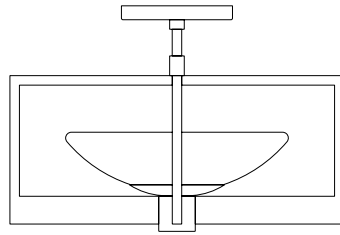

DELPHI OUTDOOR

Inspired by the myths and legends of the ancient Oracle of Delphi, each piece has a mystical quality, glowing from a primitively classical basin silhouette. Our Delphi collection has been interpreted into a unique outdoor line featuring hand rubbed black iron and cast glass illuminated with waterproof LED lights. Delphi will be a stunning enhancement to any architecture.