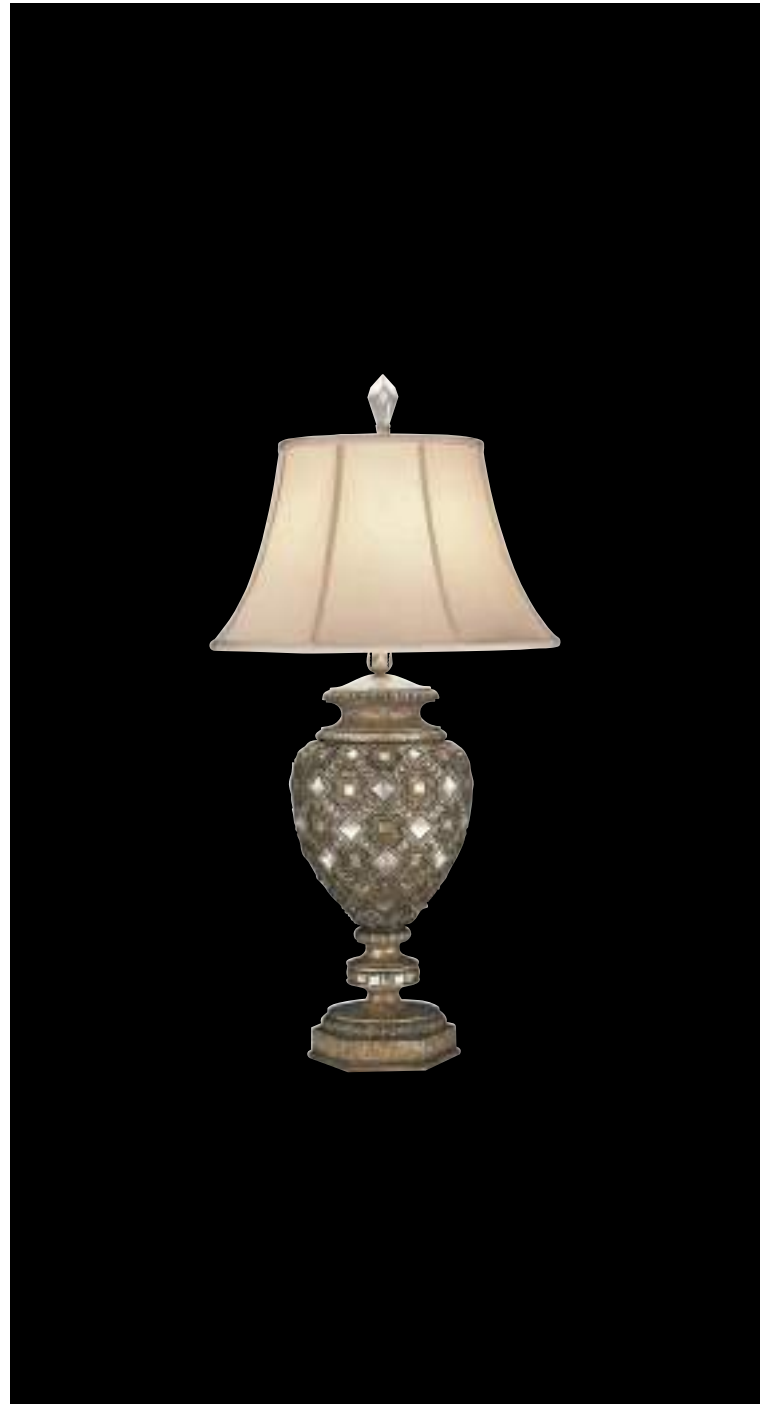

37" TABLE LAMP

Model #
Shown 174110

Dimensions
H 37"
H 94 cm

Electrical
US Bulb: A21, 50-100-150w
INTL Bulb: A60 E27, 60w
Medium (Qty. 1)

*US/INTL bulbs are not included.

Also available in our 5 Standard
Finish Options. See page 459.