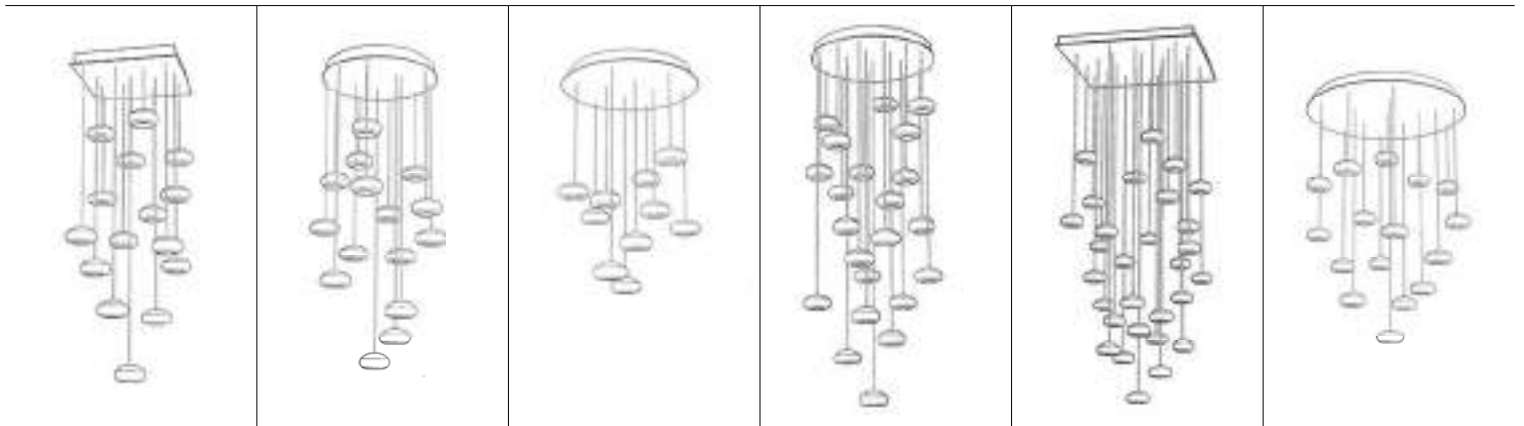

Model #
NO. 853040-XX
Dimensions
W 19" (48 cm)
D 19" (48 cm)
Electrical
Bulb Qty: 15

Model #
NO. 853140-XX
Dimensions
W 21" (53 cm)
Electrical
Bulb Qty: 15

Model #
NO. 863540-XX
Dimensions
W 22" (56 cm)
Electrical
Bulb Qty: 10

Model #
NO. 853240-XX
Dimensions
W 24" (61 cm)
Electrical
Bulb Qty: 22

Model #
NO. 853540-XX
Dimensions
W 30" (76 cm)
D 30" (76 cm)
Electrical
Bulb Qty: 30

Model #
NO. 862840-XX
Dimensions
W 32" (81 cm)
Electrical
Bulb Qty: 16