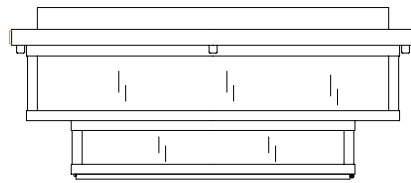

WILTSHIRE

A transitional outdoor collection in a weathered grey finish with distressed gold highlights and antique gold accents. Features hand cast seedy glass and romantic candles.