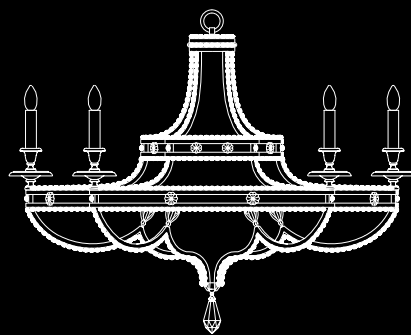

PRUSSIAN NEOCLASSIC

The Prussian designer Karl Friedrich Schinkel in the early 19th century championed the neoclassical Greek Revival style that inspires this collection of lighting. Bold lines traced delicately by fine cut crystal beads. Available in weathered Prussian silver gray finish with hand-sewn driftwood linen shades or Brandenburg gold leaf finish with hand-sewn cream toned silk shantung shades.