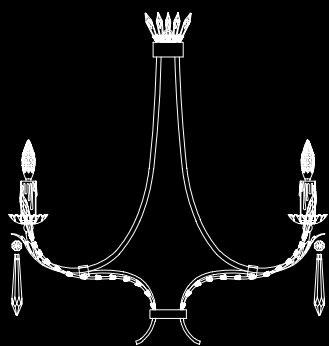

WINTER PALACE

The Winter Palace in St. Petersburg was the Romanov seat of power. In its glass-enclosed winter garden, crystal chandeliers and sconces illuminate the plants that create an illusion of summer in the midst of glacial winters. The Winter Palace collection highlights brilliant icicle crystals clustered in palmette forms, or emerald cut borders, mounted with iron in a warm silver leaf finish.