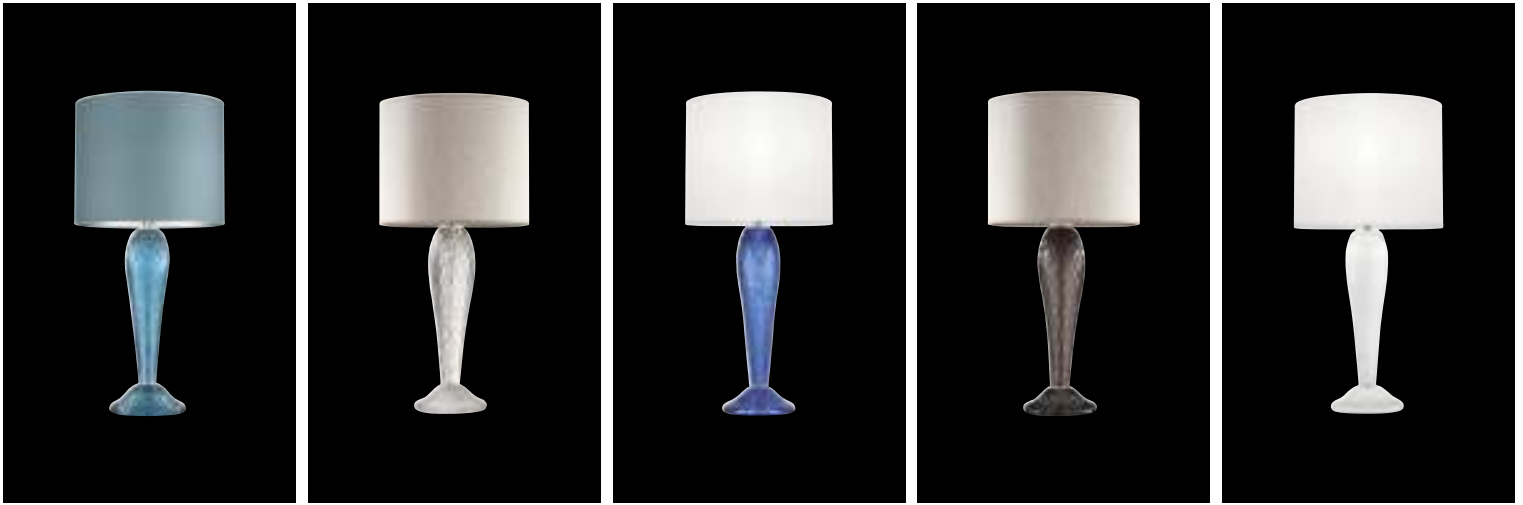

*US Bulb included. INTL Bulb not included.

DIAMOND LATTICE ORDERING OPTIONS

The Diamond Lattice lamp is a combination of a classic mid-century bottle form with a diamond pattern as seen in 18th century French pattern glass. Features silver leaf or gold leaf accents. Available in Amber, Aqua, Black, Clear, Cobalt Platinum and White studio glass bodies with coordinating fabric shades. Contact your Sales/Customer Service Representative for custom shade options not shown.