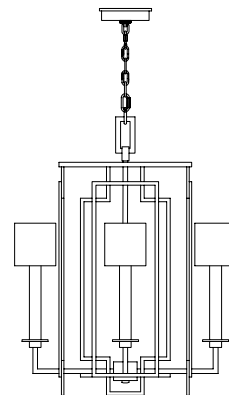

*US/INTL bulbs are not included.

With Shades

39.5" ROUND PENDANT

With Shades

Model #

Shown Soft Gold 887640-31
Available
Antique Bronze 887640-11
Weathered Grey Patina 887640-21

Dimensions

H 29.5" x W 39.5"
Min Height: 35" Max Height: 108"
H 75 cm x W 100 cm
Min Height: 89 cm Max Height: 274 cm