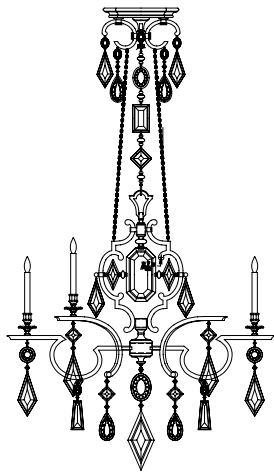

*US/INTL bulbs are not included.

31" TABLE LAMP

Model #
Shown Bronze 606010
Available Silver Leaf 606010-2

Dimensions
H 31"
H 79 cm

Electrical
US Bulb: B10
INTL Bulb: B35 E14
Candelabra, 60w, (Qty. 2)

*US/INTL bulbs are not included.