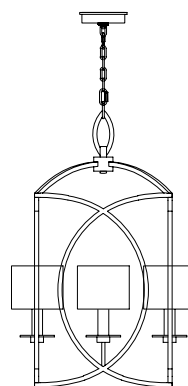

Electrical

US Bulb: B10
INTL Bulb: B35 E14
Candelabra, 60w (Qty. 4)

*US/INTL bulbs are not included.

With Shades

Also available in our 5 Standard Finish Options. See page 459.