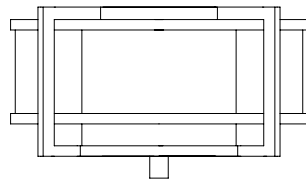

SINGAPORE MODERNE OUTDOOR

Singapore in the 1930s was a vibrant crossroads of Eastern and Western cultures. This was reflected in striking contemporary design, a look evoked by Fine Art today. This outdoor collection is available in dark bronze patina finish with off-white interior glass surrounded by a clear, textured outer glass.