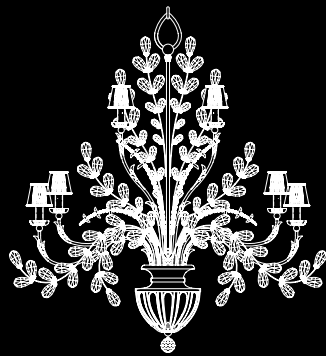

A MIDNIGHT SUMMER NIGHTS DREAM

Since the beginning of time, human beings have longed to live in the world of their dreams—a place of serene beauty. As we create our homes, all of us aspire to bring our dreams to life. Fine Art offers you the chance to bring into your home the eternal magic of summer moonlight in a romantic garden pavilion. Each creation has an elusive, dream-like quality, from the faceted crystal drops and cut crystal beads enriched with moon dust, to the delicate lines traced in iron in a moonlit patina. Behold a designer's reverie, rendered into reality to adorn a fantasy home with magical illumination.