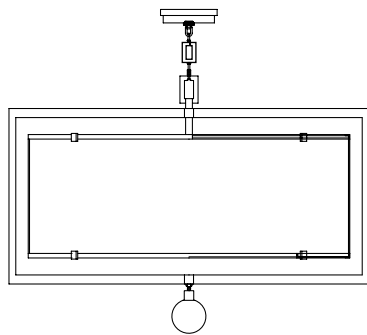

SINGAPORE MODERNE

Singapore in the 1930s was a vibrant crossroads of Eastern and Western cultures. This was reflected in striking contemporary design, a look evoked by Fine Art today. Almond mica, hand-blown glass panels, orbs and pendants, combined with a warm, muted silver leaf finish create the strong design statement and dramatic subtle lighting effects of Singapore Moderne. Also available in brown patinated bronze.