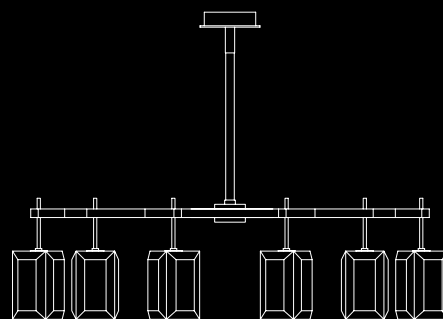

Dimensions
H 7" x W 38" x D 7"
H 18 cm x W 97 cm x D 17.78 cm

Electrical
US Bulb: B10
INTL Bulb: B35 E14
Candelabra, 60w (Qty. 6)

*US/INTL bulbs are not included.

Silver Leaf (no suffix)

Gold Leaf (-2)

Also available in our 5 Standard Finish Options. See page 459.