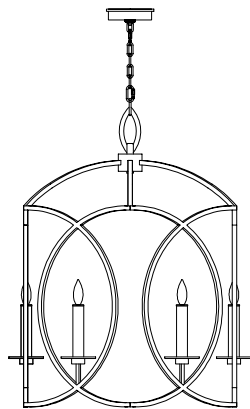

*US/INTL bulbs are not included.

14" SCONCE

H. Model #
Shown 846450

Dimensions
H 14" x W 11" x D 5"
H 36 cm x W 28 cm x D 13 cm

Electrical
US Bulb: B10
INTL Bulb: B35 E14
Candelabra, 60w (Qty. 2)

*US/INTL bulbs are not included.