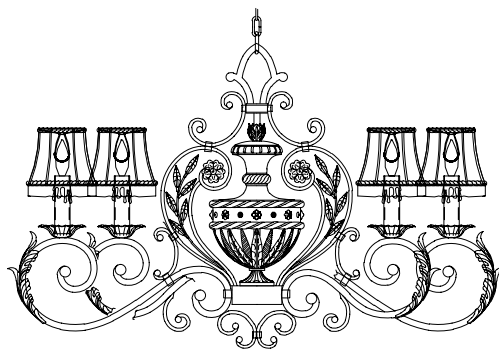

CASTILE

The mention of Castile conjures images of cool and graceful courtyards, of the gentle interplay of light and shadow over Moorish tiles, passing through filigreed ironwork and across the deep recesses of finely carved giltwood ornaments. Castilian decorative style in the 16th century inspires a collection of lighting which captures the beauty and romance of Castile through richly-wrought iron with worn gold leaf highlights, gold-dusted blown glass, beige silk handsewn shades with antiqued trimmings, and warm-toned mica panels.