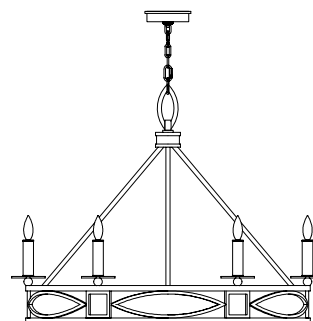

Electrical

US Bulb: B10
INTL Bulb: B35 E14
Candelabra, 60w (Qty. 6)

*US/INTL bulbs are not included.
*Shades cannot be added to this item.

Without Shades