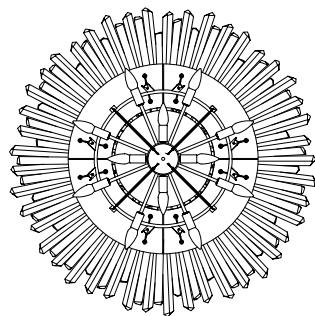

42" ROUND PENDANT

Model #
Shown Silver Leaf 870240

Dimensions
H 9" x W 42"
Min Height: 20" Max Height: 100"
H 23 cm x W 107 cm
Min Height: 50.8 cm Max Height: 254 cm

Electrical
US Bulb: B10
INTL Bulb: B35 E14
Candelabra, 40w (Qty. 12)

*US/INTL bulbs are not included.
*Not suitable for vaulted ceilings.

Top View