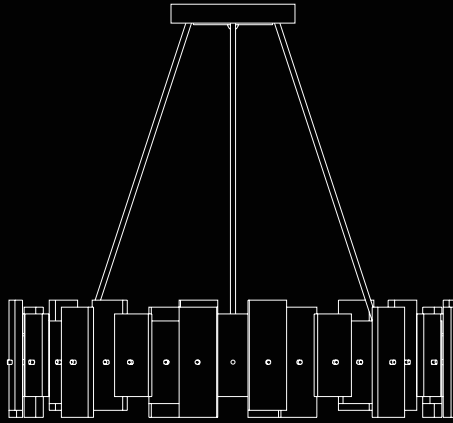

Electrical
US/INTL: LED (Qty. 8)

*Glass design varies, quantity shown: 15

**18" ROUND
PENDANT**

D. Model #
COMING SOON APRIL 2020

Canopy Dimensions
W 18"
W 46 cm

Electrical
US/INTL: LED (Qty. 3)

*Glass design varies, quantity shown: 7