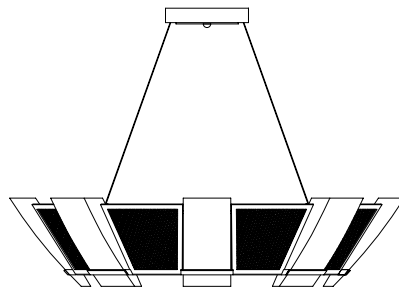

CROWNSTONE

As a celebration of Roman ingenuity and design, a transformative element of classical architecture has been interpreted with the brilliance of glass. As the primary element of these elegant transitional fixtures, the Crownstone is captured in cast glass by the highly skilled artists in our Miami studio. Strength and elegance are the hallmarks of this bold new series, giving testimony to our commitment to innovative designs and American craftsmanship.

OUR STUDIO GLASS IS INDIVIDUALLY HANDMADE.

Slight variations in shape, size, and markings are the characteristics that distinguish art glass from mass produced glass.