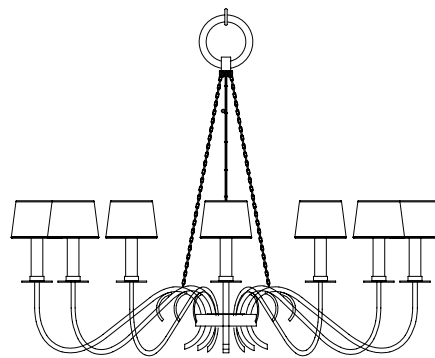

**21"
TABLE LAMP**

D. Model #
Shown Silver Leaf 785710
Available Gold Leaf 785710-2

Dimensions
H 21"
H 53 cm

Electrical
US Bulb: G16.5
INTL Bulb: G45 E14
Candelabra, 60w, (Qty. 2)

*US/INTL bulbs are not included.