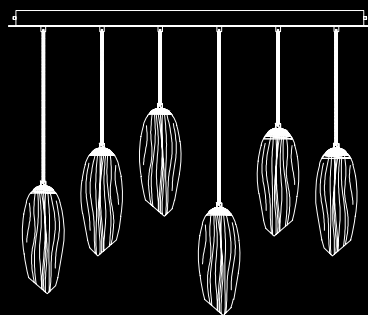

LAS OLAS

The unique hand-sculpted surface creates waves of texture that refract and reflect the illumination from within. Drop lights feature an organic form, finished with a hand-polished edge creating a dramatic contemporary feel. The organic body and base have a distinctive style as a truly sculpted glass table lamp. Each piece is handmade in our Miami Glass Studio and one of a kind. Available in silver leaf or gold leaf.

OUR STUDIO GLASS IS INDIVIDUALLY HANDMADE.

Slight variations in shape, size and markings are the characteristics that distinguish art glass from mass produced glass.