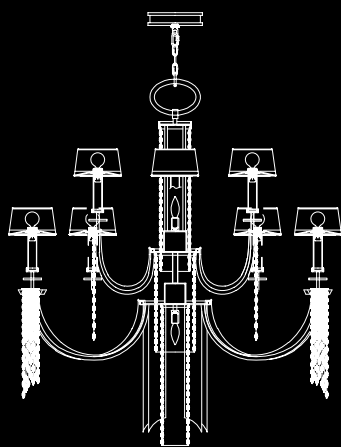

CASCADES

Inspired by the magnificent water displays of 18th century fountains, Cascades is a collection of unique lighting fixtures of exquisite grace. Metal frames of warm silver leaf support dramatically bold cascades of hand-cut crystals delicately woven together and trailing away like water droplets. Light playing on the crystals recalls the effect of sunlight or moonlight animating cascading water. The extraordinary visual effect is that of falling water captured in mid-air.