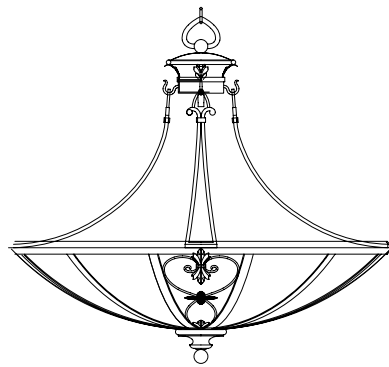

VILLA 1919

In 1919, the architect Julia Morgan began work on San Simeon for W. R. Hearst, while Addison Mizner that year broke ground in Palm Beach for El Mirasol, his first major villa commission. Each architect designed custom lighting using finely wrought iron with shades of decorated mica, a mineral rare until the 19th century when reserves were found and mined in Africa. The lighting designs of Villa 1919, exquisitely hand-wrought of patinated iron, have delicately painted mica shades that cast a warm and welcoming glow and evoke the enduring style of turn-of-the century American villas.