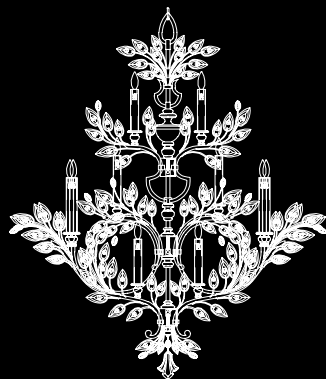

D. Model #
Shown Gold Leaf 737910
Available Silver Leaf 769110

Dimensions
H 34"
H 86 cm

Electrical
US Bulb: A19
INTL Bulb: A60 E27
Medium, 60w (Qty. 1)

*US/INTL bulbs are not included.

CRYSTAL LAUREL

To ancient Mediterranean peoples, laurel stood for victory, distinction, and merit. The Greeks and Romans wove them into crowns and gave them as honors to heroes, athletes, and great poets. The laurel wreath became one of the most enduring design motifs of all time, and it has inspired our Crystal Laurel collection of decorative lighting. Stylized crystal leaves with boldly cut facets reflect light in delicate patterns. The hand-wrought metal forms are finished in antique taupe with silver leafed accents or gold leaf.