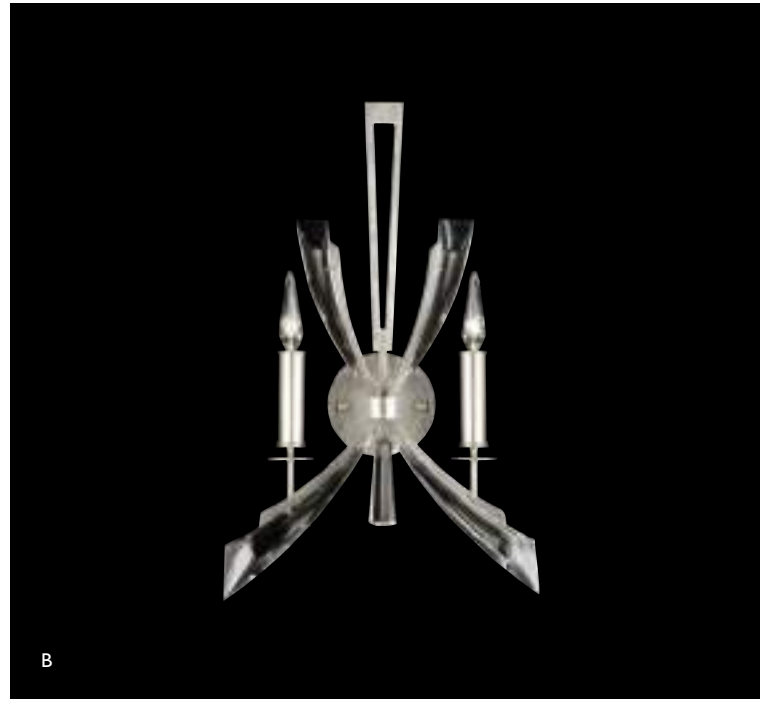

A

B

C

D

**23"
SCONCE**

A. Model #
Shown Silver Leaf 799650

Dimensions
H 23" x W 15" X D 8"
H 58.42 cm x W 38.10 cm x D 20.32 cm

Electrical
US Bulb: B10
INTL Bulb: B35 E14
Candelabra, 60w (Qty. 1)

*US/INTL bulbs are not included.

**22"
SCONCE**

B. Model #
Shown Silver Leaf 798250

Dimensions
H 22" x W 14" X D 4"
H 55.88 cm x W 35.56 cm x D 10.16 cm
ADA Compliant

Electrical
US Bulb: B10
INTL Bulb: B35 E14
Candelabra, 60w (Qty. 2)

*US/INTL bulbs are included.

**17"
SCONCE**

C. Model #
Shown Silver Leaf 789750

Dimensions
H 17" x W 8" X D 4"
H 43.18 cm x W 20.32 cm x D 10.16 cm
ADA Compliant

Electrical
US Bulb: B10
INTL Bulb: B35 E14
Candelabra, 60w (Qty. 1)

*US/INTL bulbs are included.

**16"
SCONCE**

D. Model #
Shown Silver Leaf 799550

Dimensions
H 16" x W 10" X D 6"
H 40.64 cm x W 25.40 cm x D 15.24 cm

Electrical
US Bulb: B10
INTL Bulb: B35 E14
Candelabra, 60w (Qty. 1)

*US/INTL bulbs are not included.