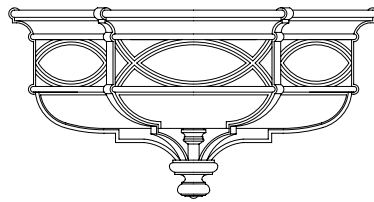

WARWICKSHIRE

The country where Shakespeare was born lends its name to a unique collection of individually beveled, leaded glass outdoor lighting fixtures in a dark wrought iron patina.