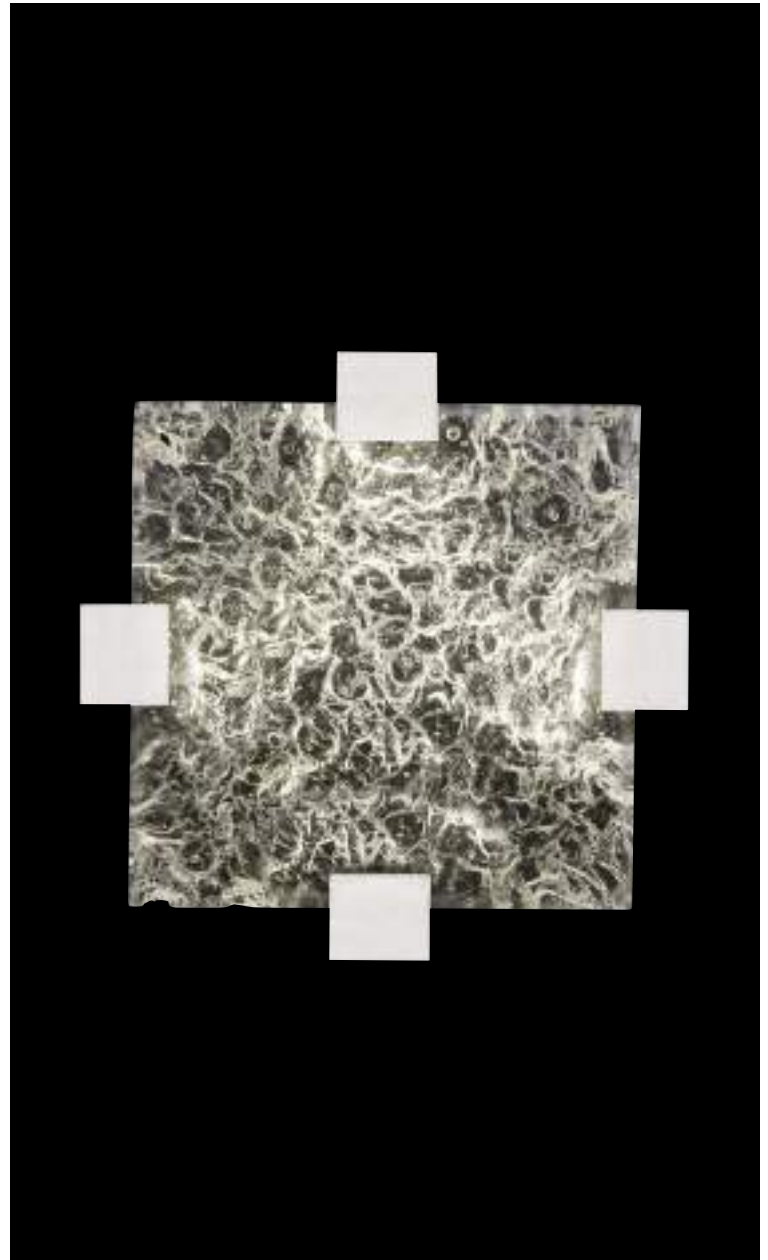

16.75" SQUARE FLUSH MOUNT/SCONCE

Model

Shown Silver Leaf with Clear glass 895440-21

Also available

Black Iron with Clear glass 895440-11

Black Iron with Gold glass 895440-12

Silver Leaf with Gold glass 895440-22

Gold Leaf with Clear glass 895440-31

Gold Leaf with Gold glass 895440-32

Dimensions

H 3.75" x W 16.75" x D 16.75"

H 9.53 cm x W 42.545 cm x D 42.545 cm

ADA Compliant

Electrical

US/INTL Bulb: Integrated LED, 9.5w, 3000K

(Qty. 4)

Versatile design feature can be used on ceilings or wall.

Also available in our 5 Standard Finish Options. See page 459.