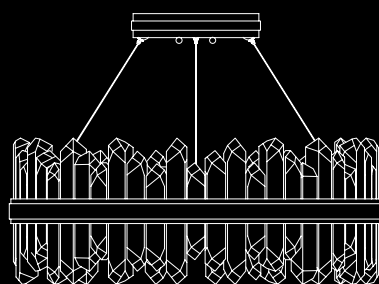

LIOR

Designed by ALEX WOOGMASTER

Asked about the interpretation for "Lior," designer Alex Woogmaster responded: "Lior in Hebrew can mean my light, and light to me, both of which seemed appropriate for my first design collaboration with Fine Art. The fixtures are influenced by the ephemeral appearance of illuminated rock crystal, which has here been interpreted into handmade glassworks with the collaboration of the Fine Art studio glass master craftsmen. Lior is meant to evoke a primal sense of craftsmanship: formed of glass spires that mimic natural crystal formations as much as they do rays of sunlight, and clean metal lines in unadorned but precious finishes—all inspired by the raw sense of wonder Adam might have had upon first seeing light on Earth. Available in silver leaf, gold leaf, or patinated bronze.