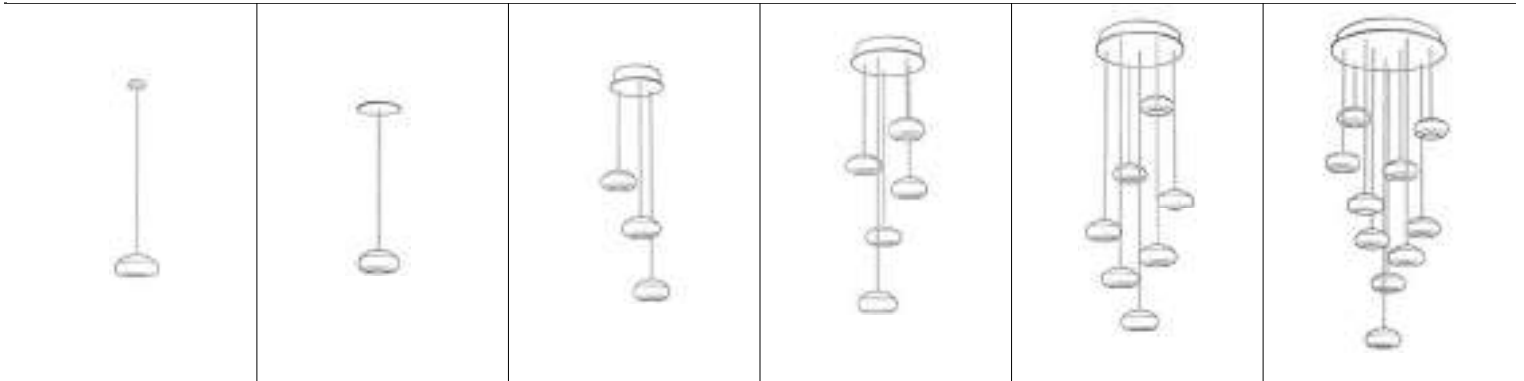

CANOPY CONFIGURATIONS

Not suitable for vaulted ceilings.

Model #
NO. 851840-XX
Dimensions
Width varies per glass
Electrical
Bulb Qty: 1

Model #
NO. 852240-XX
Dimensions
Width varies per glass
Electrical
Bulb Qty: 1

Model #
NO. 852340-XX
Dimensions
W 9" (23 cm)
Electrical
Bulb Qty: 3

Model #
NO. 852440-XX
Dimensions
W 12" (30 cm)
Electrical
Bulb Qty: 5

Model #
NO. 852640-XX
Dimensions
W 14" (36 cm)
Electrical
Bulb Qty: 7

Model #
NO. 852840-XX
Dimensions
W 17" (43 cm)
Electrical
Bulb Qty: 10