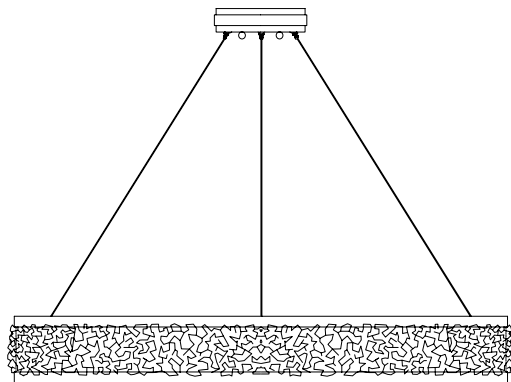

Electrical

US/INTL Bulb: Integrated LED, 3w, 2700K
 (Qty. 2)

*Can be mounted horizontally or vertically.

9.5" SCIONCE

D. Model

Shown Gold/Small Glass 872650-2
 Also available
 Silver/Small Glass 872650-1
 Bronze/Small Glass 872650-3

Dimensions

H 9.5" x W 4.5" x D 4"
 H 24.13 cm x W 11.43 cm x D 10.16 cm
 ADA Compliant

Electrical

US/INTL Bulb: Integrated LED, 3w, 2700K
 (Qty. 2)

*Can be mounted horizontally or vertically.

ARCTIC HALO

Fine Art Master Glass Artist Frank Englesby has been inspired by memories of childhood dreams: the heavenly light show that dances around the midnight moon hovering over the Arctic circle. We have conceived lighting fixtures that capture this effect perfectly, in the form of shallow bowls, drums, rings, waisted bodices, and cylinder sconces. Using thousands of handmade "rough-cut" crystal gems made in our glass studio, Arctic Halo celebrates the refracted light of ice crystals carried by cirrus clouds and forming a lunar halo in the night sky. Drums and rings with tightly woven white fabric diffusers.