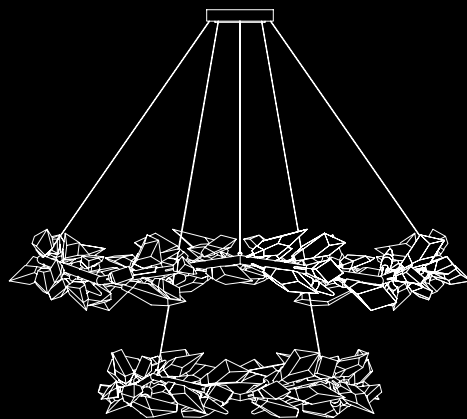

FORÊT

A collection inspired by nature and its majestic forests, Forêt features modern branches adorned with bold, hand-cut faceted crystal leaves. Merging the space between modern to traditional, Forêt will be the dramatic centerpiece in any interior design. Offered in your choice of silver leaf or gold leaf.