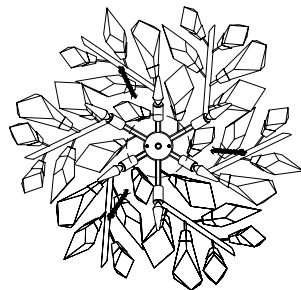

Electrical

US Bulb: B10
INTL Bulb: B35 E14
Candelabra, 60w (Qty. 6)

Top View

*US/INTL bulbs are included.
*Not suitable for vaulted ceilings.