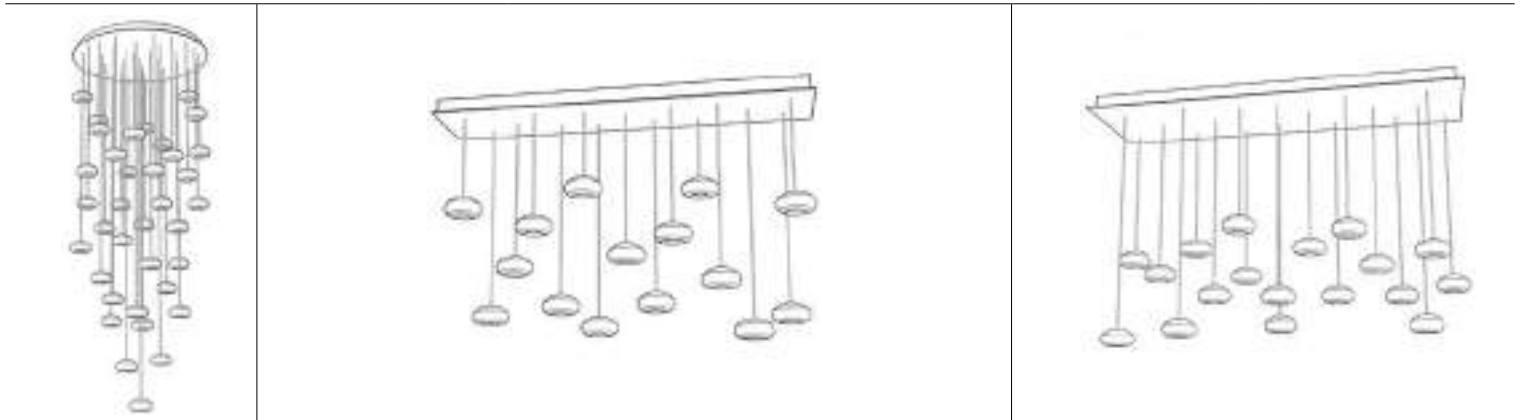

Model #
NO. 853440-XX
Dimensions
W 34" (86 cm)
Electrical
Bulb Qty: 36

Model #
NO. 863240-XX
Dimensions
W 48" (122 cm)
D 11" (28 cm)
Electrical
Bulb Qty: 10

Model #
NO. 853740-XX
Dimensions
W 48" (122 cm)
D 11" (28 cm)
Electrical
Bulb Qty: 15

Model #
NO. 853640-XX
Dimensions
W 54" (137 cm)
D 17" (43 cm)
Electrical
Bulb Qty: 28

Model #
NO. 863040-XX
Dimensions
W 54" (137 cm)
D 17" (43 cm)
Electrical
Bulb Qty: 18