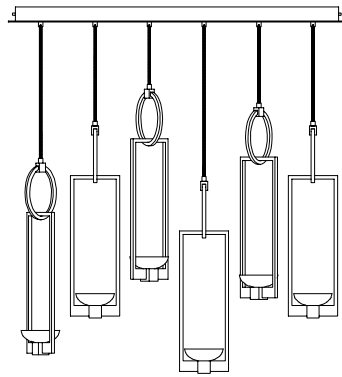

DELPHI

Designed by ALEX WOOGMASTER

When Alex Woogmaster began working on designing the Delphi collection, he wanted to arrive at a design that felt clean, timeless and true. The collection is inspired by the myths and legends of the ancient Oracle of Delphi, and each piece needed to have an almost mystical quality, glowing from an almost primitively classical basin silhouette—made of hand formed or blown glass— set within a silhouette whose form above all, emphasizes purity. There is something deeply peaceful and reassuring to Alex about the concept of knowledge, and while these fixtures don't necessarily reveal truths, we hope that the light they shed can, metaphorically speaking, help bring the light of truth into our lives. At the very least, these fixtures are meant to bring a contemplative serenity and clarity to our world.