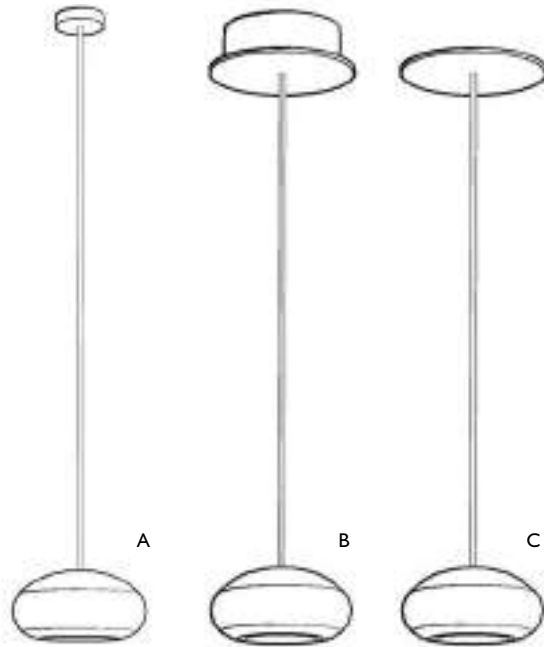

ORDER SINGLE GLASS PENDANTS

Select finish/glass suffix option from below and add to item base number.

**A. Mini Button Canopy
NO. 851840-XX**

H. .5" x W. 1.4" (1 cm x 4 cm)

Does not include transformer.
Remote transformers to be provided by installer. This item is a "UL Recognized" component to be used in a custom application.

**B. Dual Mount Canopy
NO. 852240-XX**

H. 1.5" x W. 5.5" (4 cm x 14 cm)

Includes transformer and dual mount canopy with removable side wall ring. Dual mount canopy shown with side wall ring removed for flush mount application with included transformer recessed into junction box.

TO VIEW THIS COLLECTION IN ITS ENTIRETY, VISIT WWW.FINEARTHL.COM

Glass	Evening Cloud				Clear "Quartz"				Natural "Quartz"				Random Clusters	Hailstones*		Nebula	Clearwater	Glacial Fragments
	High	Medium	Low	Round	High	Medium	Low	Round	Small	Large								
Platinized Silver Leaf Finish	-11	-13	-14	-15	-16	-17	-18	-19	-10	-102	-103	-104	-106	-107	-108			
Gold-Toned Silver Leaf Finish	-21	-23	-24	-25	-26	-27	-28	-29	-20	-202	-203	-204	-206	-207	-208			

OUR CABLING SYSTEM

Glass pendants are individually adjustable after installation for optimum composition. This is a major advantage compared to other drop pendant cabling systems that require cutting. Cables are hand adjustable by simply pushing up to shorten the length. To increase cable length, push plunger up and pull cable out.