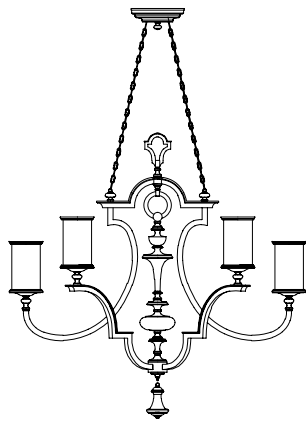

VILLA VISTA

Hand-painted driftwood finish on metal with silver-leafed accents. Hand-blown seedy glass.