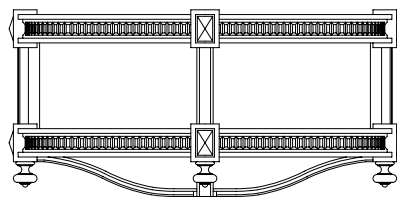

BEEKMAN PLACE

Beekman Place is one of New York City's most sought-after residential addresses. A gracious ambiance that is elegant but not too formal, impressive but not ostentatious. Georgian-style architecture dictates the façade, with handsome detail and a rich history. This unequivocally elegant collection features outdoor designs in weathered woodland brown with gold highlights and solid brass accents.