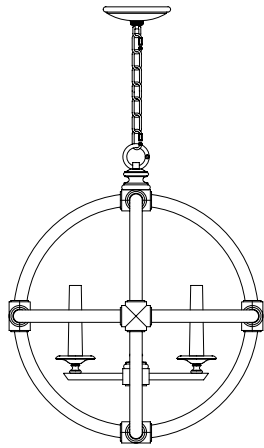

GROSVENOR SQUARE

The iconic square in the heart of London, a dynamic city known for smart style and design, inspires this Fine Art collection. Grosvenor Square uses tradition solid brass shapes and moderizes it in polished nickel to create a clean impactful design.