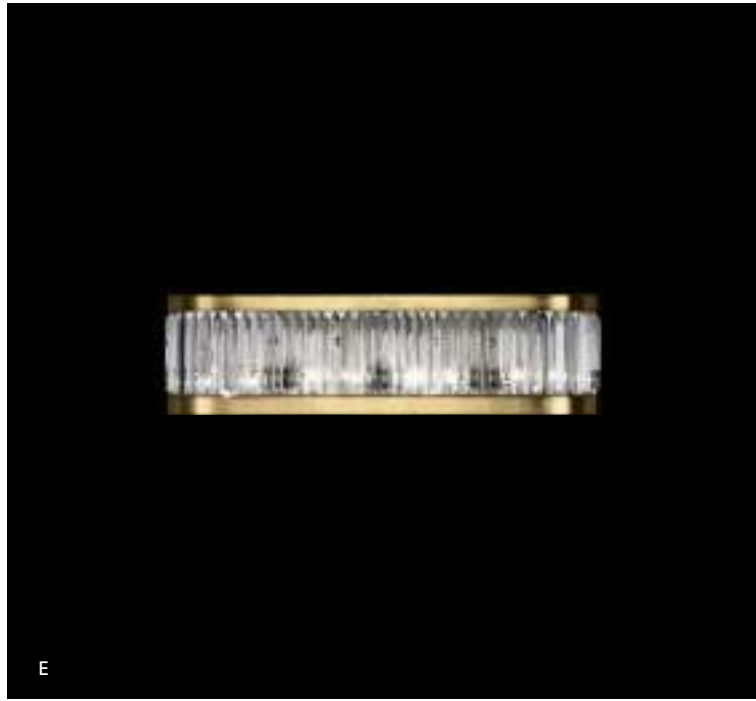

23"
SCONCE

D. Model #
Shown Gold Leaf 811250-2
Available Silver Leaf 811250

Dimensions
H 23" x W 6" x D 4"
H 58 cm x W 15 cm x D 10.16 cm
ADA Compliant

Electrical
US Bulb: B10
INTL Bulb: B35 E14
Candelabra, 60w (Qty. 2)

*US/INTL bulbs are not included.
*Features a mirrored backplate.

7"
SCONCE

E. Model #
Shown Gold Leaf 706550-2
Available Silver Leaf 706550

Dimensions
H 7" x W 26" x D 7"
H 18 cm x W 66 cm x D 17.78 cm

Electrical
US Bulb: B10
INTL Bulb: B35 E14
Candelabra, 60w (Qty. 4)

*US/INTL bulbs are not included.

7"
SCONCE

F Model #
Shown Gold Leaf 706650-2
Available Silver Leaf 706650

Dimensions
H 7" x W 38" x D 7"
H 18 cm x W 97 cm x D 17.78 cm

Electrical
US Bulb: B10
INTL Bulb: B35 E14
Candelabra, 60w (Qty. 6)

*US/INTL bulbs are not included.

Also available in our 5 Standard Finish Options. See page 459.