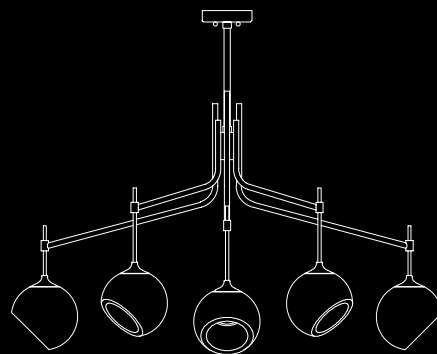

NEST

Employing the craftsmanship and artistry of hand-blown glass, Nest is created to be a carrier of light, a translucent interpretation of sacred celestial forms. For thousands of years, the spherical shapes of the sun or crescents of the moon have captured the wonderment and inspiration of mankind. Nest interprets the fascination of many cultures as fixtures of sculptural luminosity created by two hand-blown glass forms nesting in brilliant light. The outer sphere is blown in thick clear crystal with a high-polished cut edge conveying the optic quality of our handmade studio glass. Nesting inside like a gem is the inner ball that surrounds the light source, illuminating in one of eight available jewel tones available in silver leaf or gold leaf with polished nickel and brushed brass accents.

Designed by Fine Art Master Glass artist Frank Englesby.