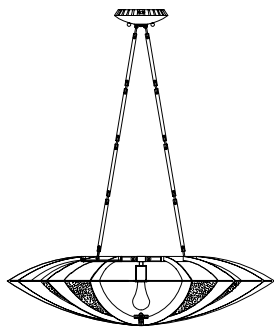

STACCATO

Like a conductor directing his orchestra through a staccato movement, wielding his baton in swift vertical motions, our designer composed a collection of lighting characterized by vertical central lines in the form of metal flanges, whose repeated profiles form graceful silhouettes. Staccato is offered in a choice of toned gold or silver leaf with cream crosshatched textured linen shades with hand-sewn fabric lining interior, most with matching silver or gold leaf vertically ribbed openwork metal trim.

OUR STUDIO GLASS IS INDIVIDUALLY HANDMADE.

SlighHeight: variations in shape, size and markings are the characteristics that distinguish art glass from mass produced glass.