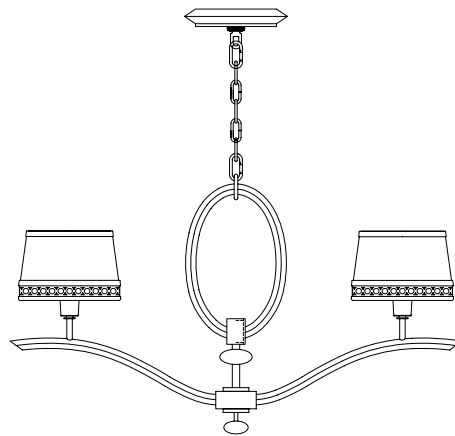

ALEGRETTO

Allegretto, a musical tempo that is briskly bold yet relaxed, gives its name to a lighting collection created to the sound of music. Like a conductor directing his orchestra with artful movements of his baton, the Fine Art designers made confidently bold, swift strokes in drawing Allegretto. The lines for each piece in the collection make distinct, graceful gestures that timelessly span yesterday, today, and tomorrow, as the curves change direction gracefully with elegant simplicity. Available silver leaf finish or burnished gold leaf with subtle brown highlights and white textured linen shades.