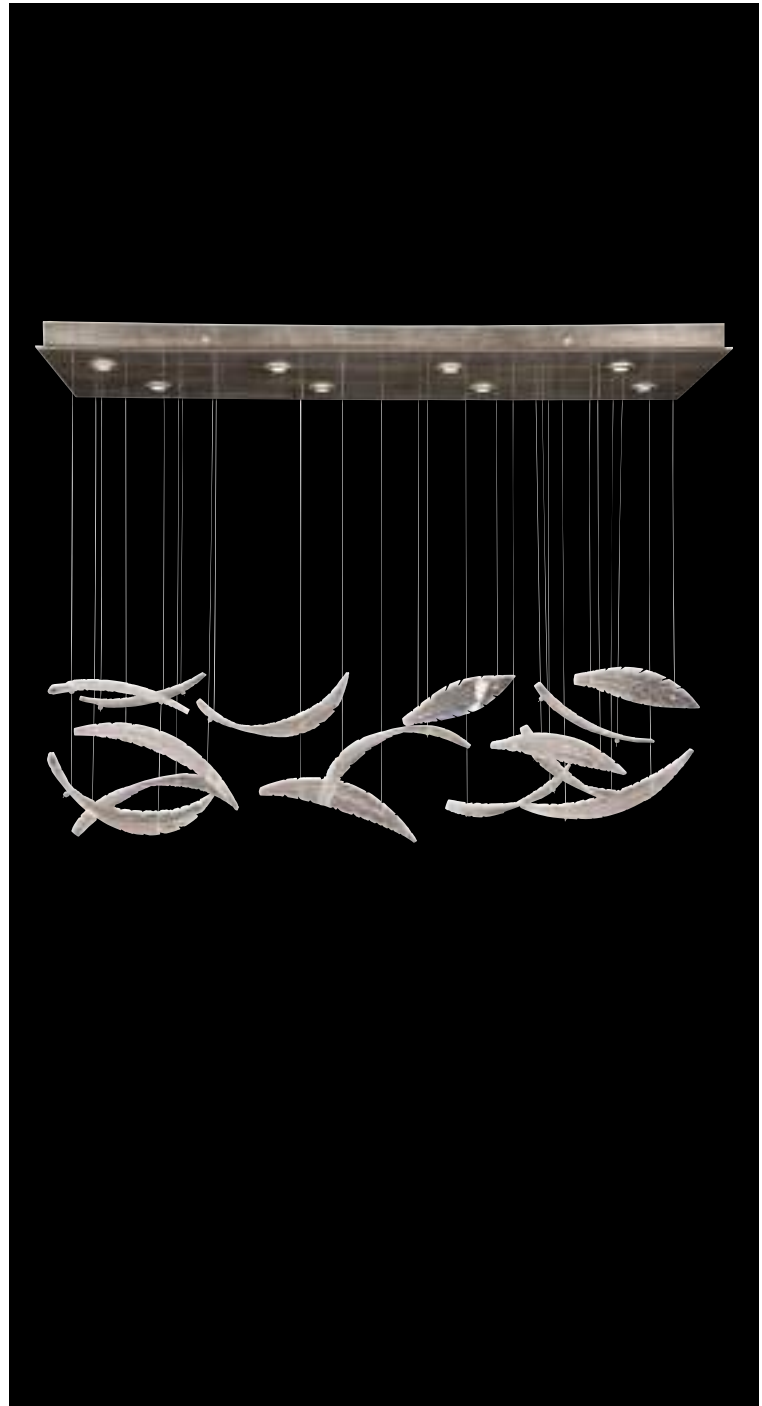

OUR STUDIO GLASS IS INDIVIDUALLY HANDMADE.

Slight variations in shape, size, and markings are the characteristics that distinguish art glass from mass produced glass.

**54" RECTANGULAR
PENDANT**

Model #
Shown Gold Leaf 894840-211
Available Silver Leaf 894840-111