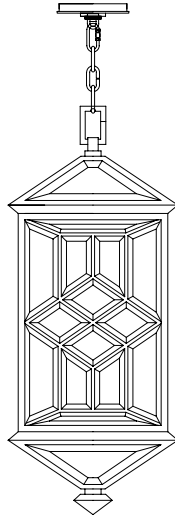

OXFORDSHIRE

One of the most beautiful counties in the English countryside is where Oxford University was founded over 900 years ago. The finely preserved architecture of Oxford inspired Fine Art's collection of individually beveled leaded glass outdoor lighting fixtures in a dark bronze patina.