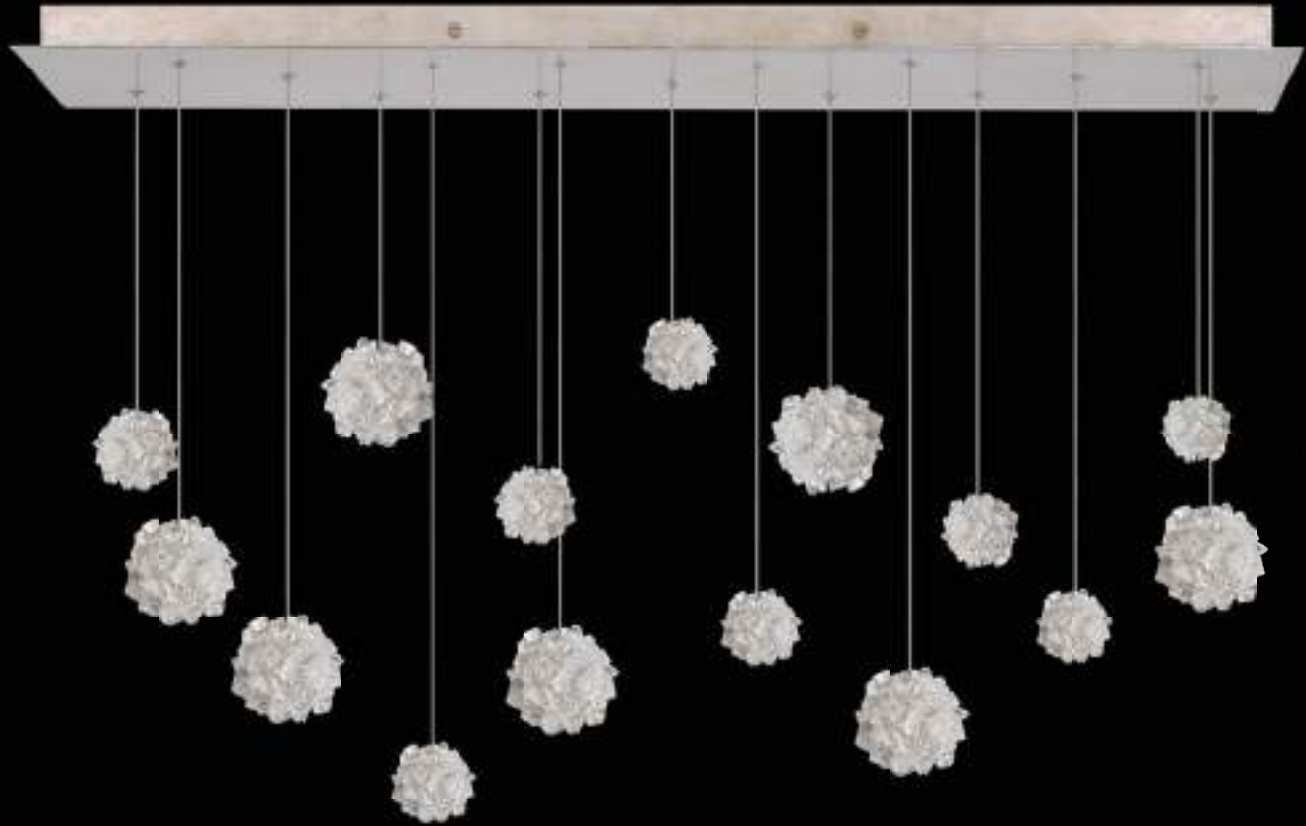

RANDOM QUARTZ

HAILSTONES

NEBULA

CLEARWATER

GLACIAL FRAGMENTS

TO VIEW THIS COLLECTION IN ITS ENTIRETY, VISIT WWW.FINEARTHL.COM

48" RECTANGULAR PENDANT

Model

Shown Gold-toned Silver Leaf Canopy
with Hailstones Studio Glass
853740-205LD

Dimensions

W 48" x D 11"
Min Height: 14" Max Height: 129"
W 121.92 cm x D 27.94 cm
Min Height: 36 cm Max Height: 328 cm

Electrical