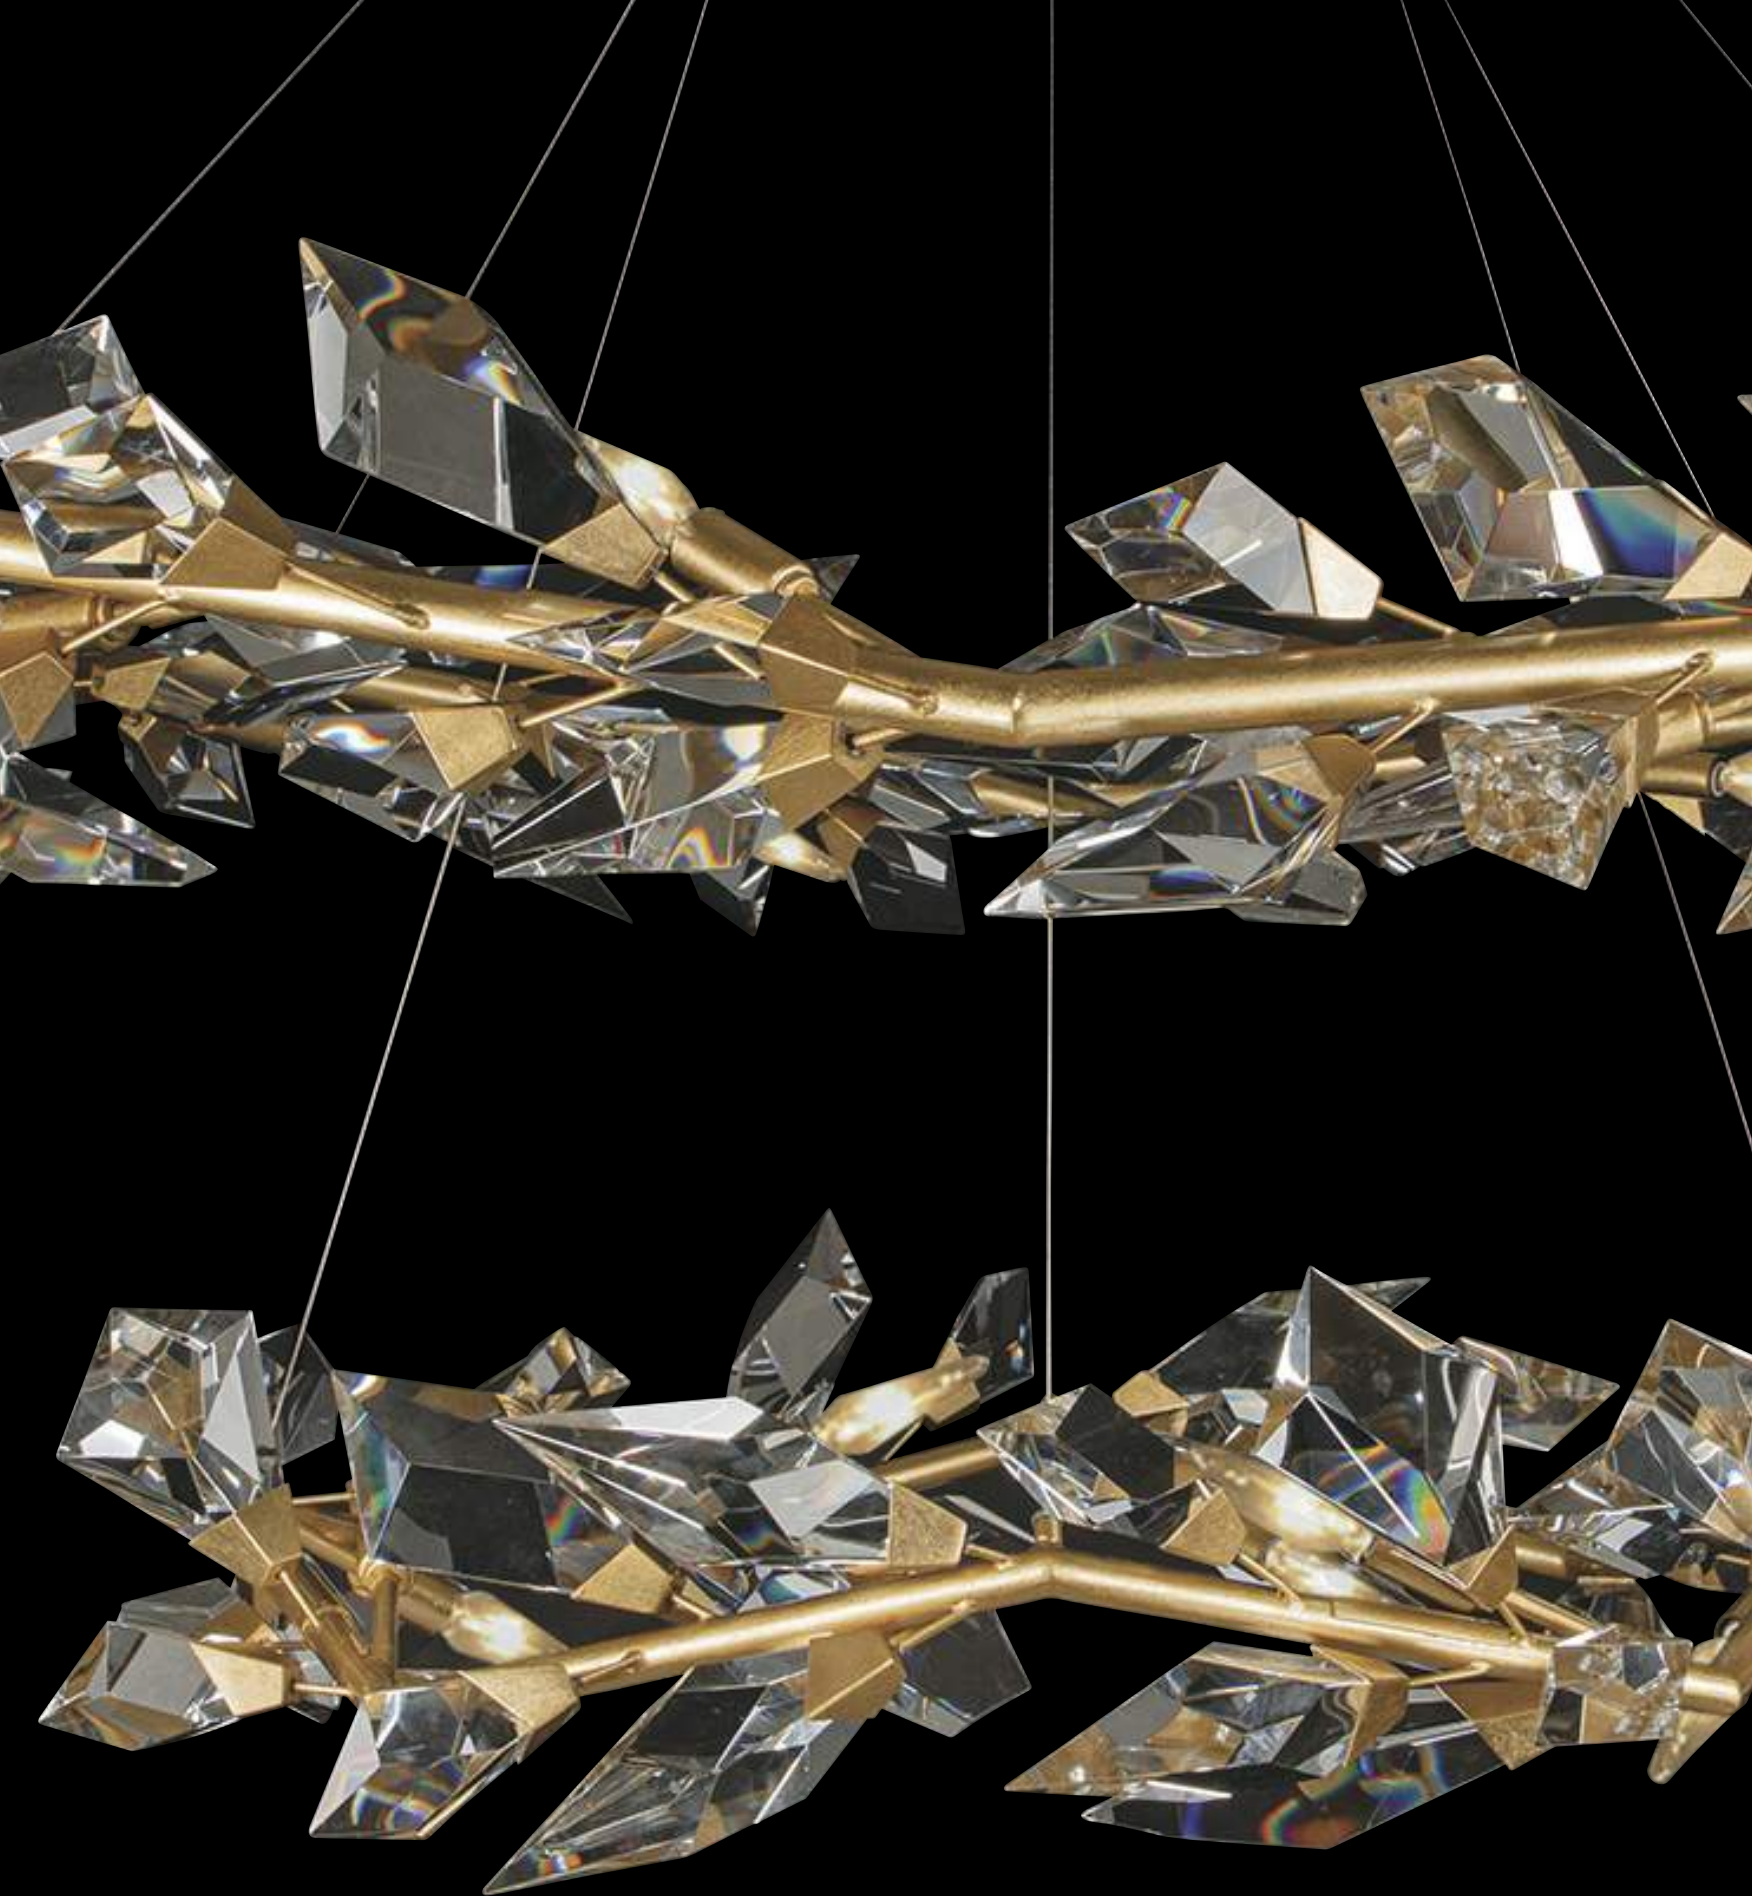

Beige Shade (-42)

Cobalt Shade/Gold Lining (-44)

D. Amber Glass Shade Options

Beige Shade (-72)

Black Shade/Gold Lining (-73)

FORÊT

A collection inspired by nature and its majestic forests, Forêt features modern branches adorned with bold, hand-cut faceted crystal leaves. Merging the space between modern to traditional, Forêt will be the dramatic centerpiece in any interior design. Offered in your choice of silver leaf or gold leaf.