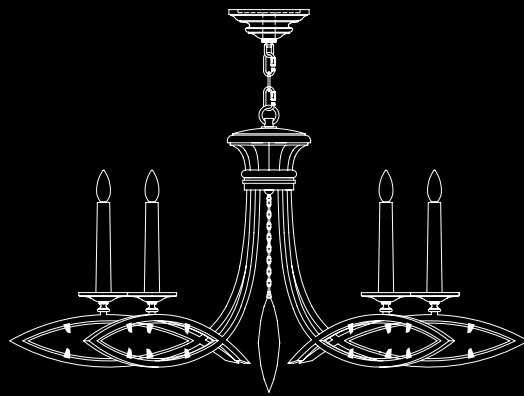

*US/INTL bulbs are included.

Silver Leaf (no suffix)

Gold Leaf (-1)

Also available in our 5 Standard Finish Options. See page 459.

MARQUISE

Perhaps the most elegant and graceful shape for a diamond is the marquise, formed by two curves intersecting. Available in Florentine brushed gold leaf with antiqued candlesticks, or platinized silver leaf with warm gray candlesticks. All with hand-cut faceted crystals. Table lamp features marquise-shaped, laminated cream or white fabric shade with streamlined, rolled-over edges.