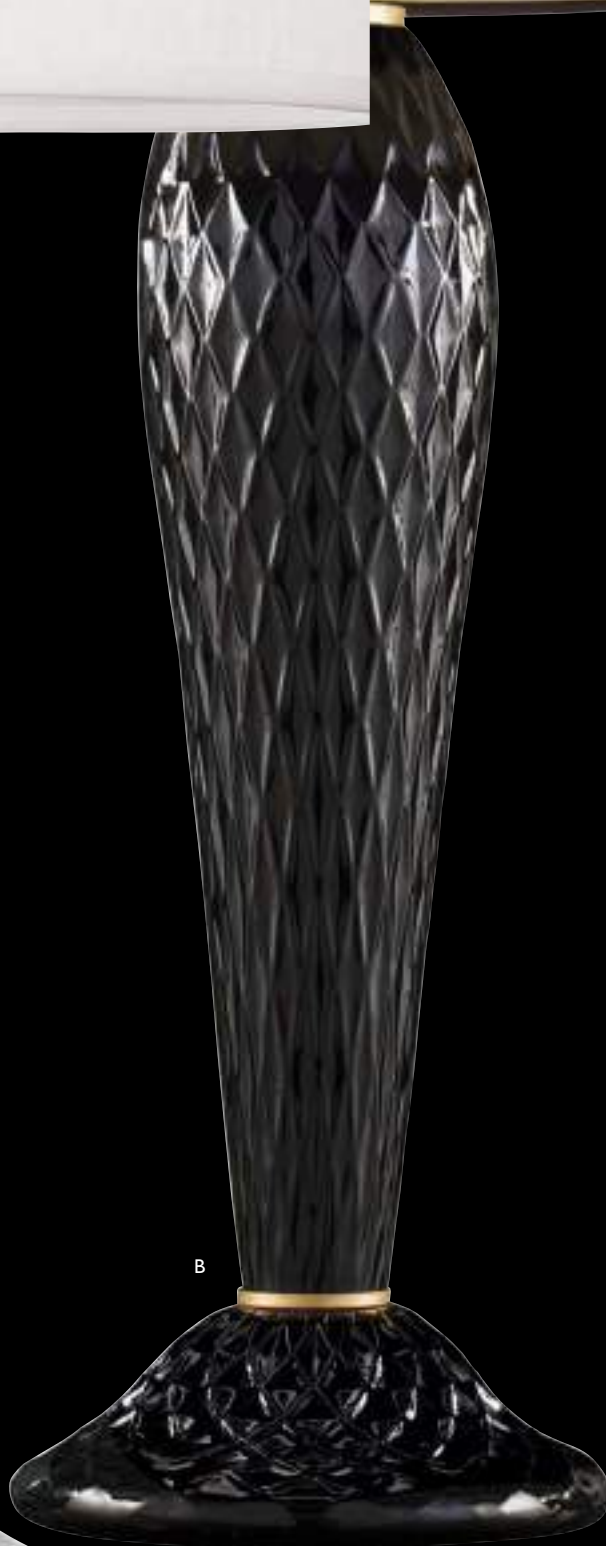

OUR STUDIO GLASS IS INDIVIDUALLY HANDMADE.

Slight variations in shape, size, and markings are the characteristics that distinguish art glass from mass produced glass.

A

B

32" TABLE LAMP

Model #

A. Shown White Glass with
White Shade 900210-166