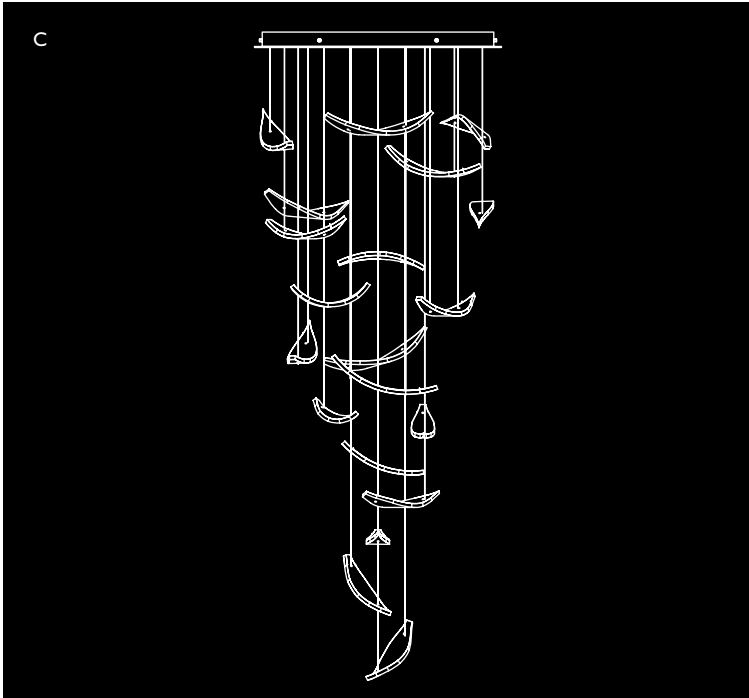

Canopy Dimensions
W 54" x D 17"
W 137 cm x D 43 cm

Electrical
US/INTL: LED (Qty. 8)

*Glass design varies, quantity shown: 32

**54" RECTANGULAR
PENDANT**

Model #
Silver Leaf 894840-121
Available Gold Leaf 894840-111

Canopy Dimensions
W 54" x D 17"
W 137 cm x D 43 cm

Electrical
US/INTL: LED (Qty. 8)

*Glass design varies, quantity shown: 15

Silver Leaf (-111)

Soft Gold Leaf (-211)

Also available in our 5 Standard
Finish Options. See page 459.

**48" RECTANGULAR
PENDANT**

A. Model #
COMING SOON APRIL 2020

Canopy Dimensions
W 48" x D 11"
W 122 cm x D 28 cm

Electrical
US/INTL: LED (Qty. 6)

*Glass design varies, quantity shown: 12

**32" ROUND
PENDANT**