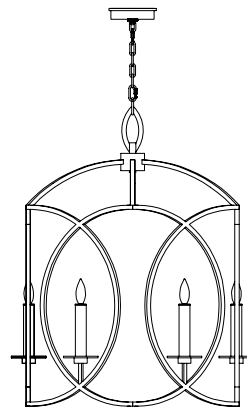

28.5" ROUND CHANDELIER
Without Shades

Model #
Available
Antique Bronze 889840-1
Weathered Greige Patina 889840-2
Soft Gold 889840-3

Dimensions
H 36" x W 28.5"
Min Height: 41" Max Height: 114"
H 91 cm x W 72 cm
Min Height: 104 cm Max Height: 290 cm

Electrical
US Bulb: B10
INTL Bulb: B35 E14
Candelabra, 60w (Qty. 6)

*US/INTL bulbs are not included.
*Shades cannot be added to this item.

Without Shades