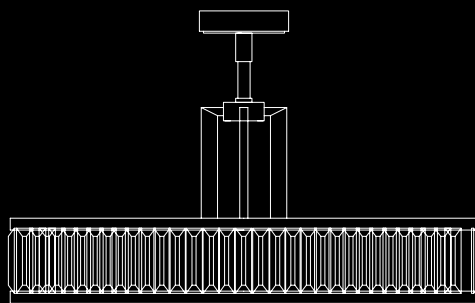

CRYSTAL ENCHANTMENT

Multi-faceted crystal panels set in silver-leafed or gold-leafed metal frames refract light and create an enchanting aura, highlighting appointments and transforming a space with extraordinary effect.