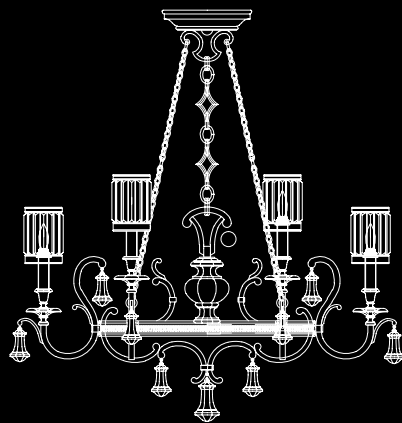

Dimensions with Shades

H 22" x W 9" x D 4.25"
H 56 cm x W 23 cm x D 10.8 cm

Electrical

US Bulb: B10
INTL Bulb: B35 E14
Candelabra, 60w (Qty. 2)

*US/INTL bulbs are not included.

EATON PLACE

Drawing inspiration from the London of the 1820s, Fine Art has created Eaton Place, a highly original collection of lighting with strong traditional roots, fashioned of solid brass and steel in a rich dark brown patina with garnet undertones. Unprecedented in scale and magnificence are the massive, fully faceted solid crystal bell-shaped pendants, urns, and bobeches of optic quality. The shades are composed of faceted solid crystals mounted in metal frames, which create a stunning effect of refracted light. Also available in a silver leaf finish.