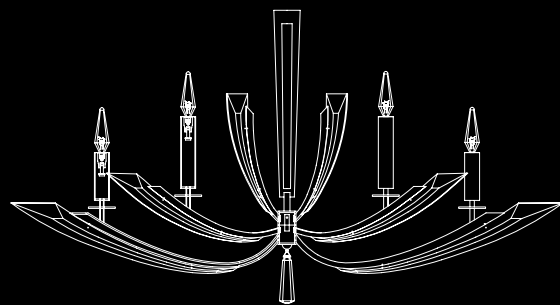

Electrical

US Bulb: G16.5
INTL Bulb: G45 E14
Candelabra, 60w (Qty. 6)

*US/INTL bulbs are not included.

Silver Leaf

Also available in our 5 Standard Finish Options. See page 459.

VOL DE CRISTAL

The Vol de Cristal collection presents innovative lighting designs evocative of wings in flight. Graceful sweeps of tapered beveled crystals are precisely set in metal wings and feature an airy platinized silver leaf finish for a refined visual effect to uplift any traditional or contemporary setting.