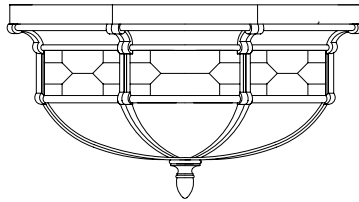

DEVONSHIRE

The great patchwork-quilt area of Southeast England, part of the West Country, abounds in rolling hills, foreboding moors and picturesque villages that provide some of the finest scenery in England. Inspired by its history, each piece features forged bronze finish with antiqued gold accents and textured seedy glass.