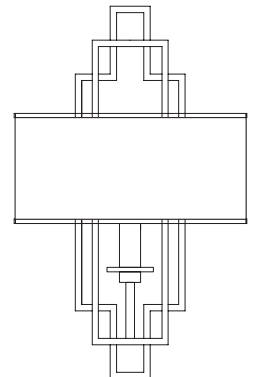

22"
SCONCE
Without Shades

Model #
Shown Soft Gold 889350-3
Available
Antique Bronze 889350-1
Weathered Greige Patina 889350-2

Dimensions
H 22" x W 6.75" x D 4.75"
H 56 cm x W 17 cm x D 12 cm

Electrical
US Bulb: B10
INTL Bulb: B35 E14
Candelabra, 60w (Qty. 1)

*US/INTL bulbs are not included.
*Shades cannot be added to this item.

22"
SCONCE
With Shades

Model #
Available
Antique Bronze 889350-11
Weathered Grey Patina 889350-21
Shown Soft Gold 889350-31

Dimensions
H 22" x W 13.75" x D 7"
H 56 cm x W 35 cm x D 18 cm

Electrical
US Bulb: B10
INTL Bulb: B35 E14
Candelabra, 60w (Qty. 1)

*US/INTL bulbs are not included.