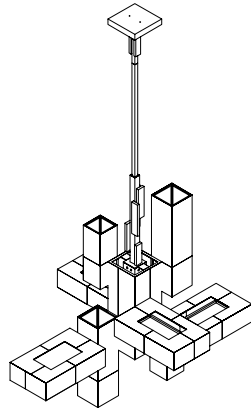

PERSPECTIVES

Perspectives is inspired by the geometric interplay of angular forms, whose beauty is the phenomenon of perspective. In the spirit of the modernist movement in architecture, the rectilinear forms seem to float. As one moves around the pieces, the ever-changing spatial relationships fascinate the eye. Sculptural and structural, the lighting forms are a strong visual focal point. A patinated golden bronze finish with shades of multi-tonal gold organza add a subtly varied and uniquely layered pattern of light in a room. Also available in warm muted silver leaf finish with shades of multi-tonal white crepe.