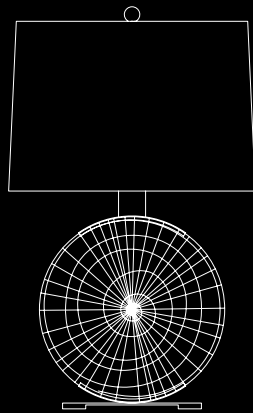

CRYSTAL LAMPS

Designed by THOMAS FUCHS

Crystal is magic. One day it is sand pigment, and the next day ashen. It's a beautiful object and has inspired this line of hand-cut crystal portables designed by Thomas Fuchs for Fine Art. Clear optic crystal bodies featuring plated brass and satin nickel accents.