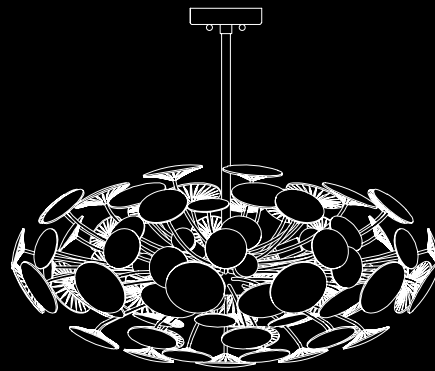

CHRYSANTHEMUMS

The chrysanthemum blossom is one of the great floral motifs in the history of design, in diverse cultures such as ancient Egypt, imperial Japan, and early Rome. Fine Art has fashioned mum blossoms of unique custom crystals in three sizes, all with the top side smoothly domed and the flared bottom cut with chrysanthemum petals.

The crystals are arranged in naturalistic random floral clusters, illuminated from within by incandescent round vanity bulbs. The lit effect is stunningly dramatic and casts very subtle patterns.