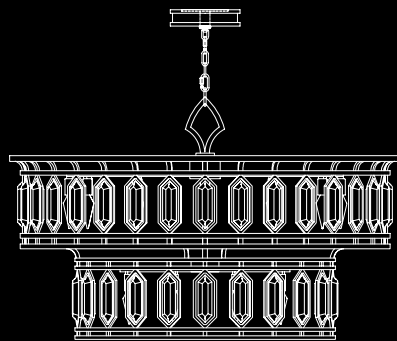

WESTMINSTER

Westminster is thoughtfully designed to be both boldly dramatic and quietly subtle. Double-faced beveled crystals exquisitely float openly in individual metal frames that conform to the crystal shapes but without touching them. The lanterns, chandeliers, pendants and sconces are offered in a choice of warmly washed pale antique gold or softly weathered English brown iron patina with vestiges of Brown Iron Patina. Both aged finishes lend a casual elegance to today's interior styles.