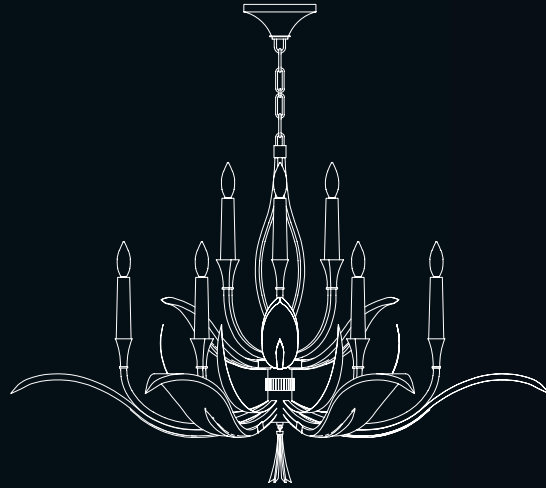

PLUME

Plume sets classical lines soaring into modern designs. A labor of love in our Miami glass studio, this elegant collection interweaves elements of our signature handblown studio glass with handmade metal fabrication. The resulting forms exhibit the finest craftsmanship and cast ribbons of light in the richest hues.