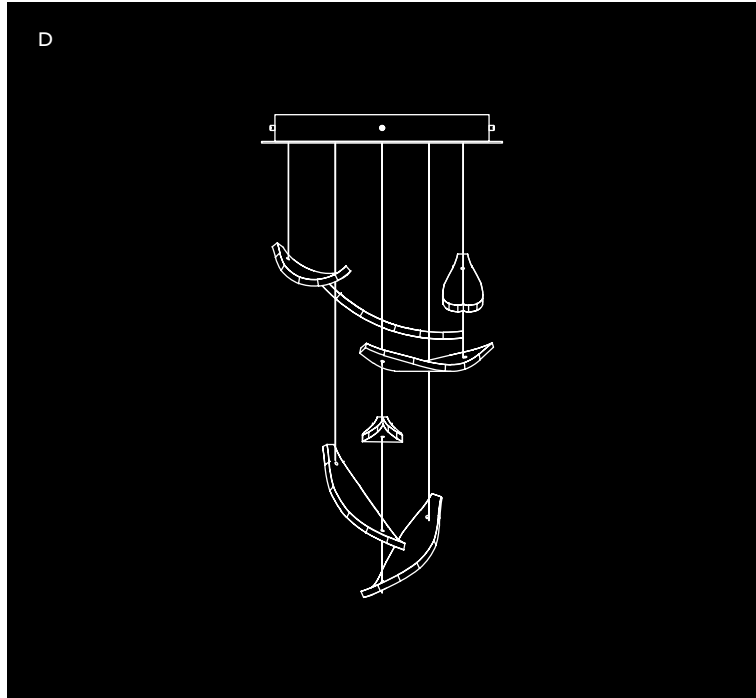

Canopy Dimensions
W 54" x D 17"
W 137 cm x D 43 cm

Electrical
US/INTL: LED (Qty. 8)

*Glass design varies, quantity shown: 32

**54" RECTANGULAR
PENDANT**

Model #
Silver Leaf 894840-121
Available Gold Leaf 894840-111

Canopy Dimensions
W 54" x D 17"
W 137 cm x D 43 cm

Electrical
US/INTL: LED (Qty. 8)

*Glass design varies, quantity shown: 15

Silver Leaf (-111)

Soft Gold Leaf (-211)

Also available in our 5 Standard
Finish Options. See page 459.

**48" RECTANGULAR
PENDANT**

A. Model #
COMING SOON APRIL 2020

Canopy Dimensions
W 48" x D 11"
W 122 cm x D 28 cm

Electrical
US/INTL: LED (Qty. 6)

*Glass design varies, quantity shown: 12

**32" ROUND
PENDANT**