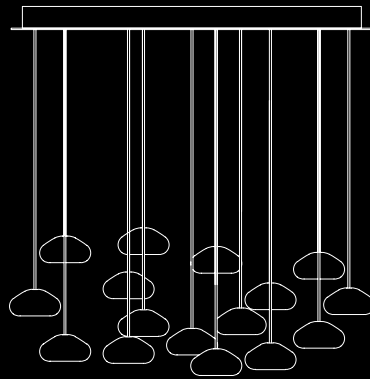

NATURAL INSPIRATIONS

Born from the core elements of Earth, inspired by the beauty of nature and created by the sculpting hands of master glass artists. A collection of precious drop lights as wondrous and unique as nature itself. Available in platinized silver leaf or gold-toned silver leaf finish, and your choice of eight hand blown glass options. Custom finishes and custom sizes available on all canopies.

OUR STUDIO GLASS IS INDIVIDUALLY HANDMADE.

Slight variations in shape, size, and markings are the characteristics that distinguish art glass from mass produced glass.