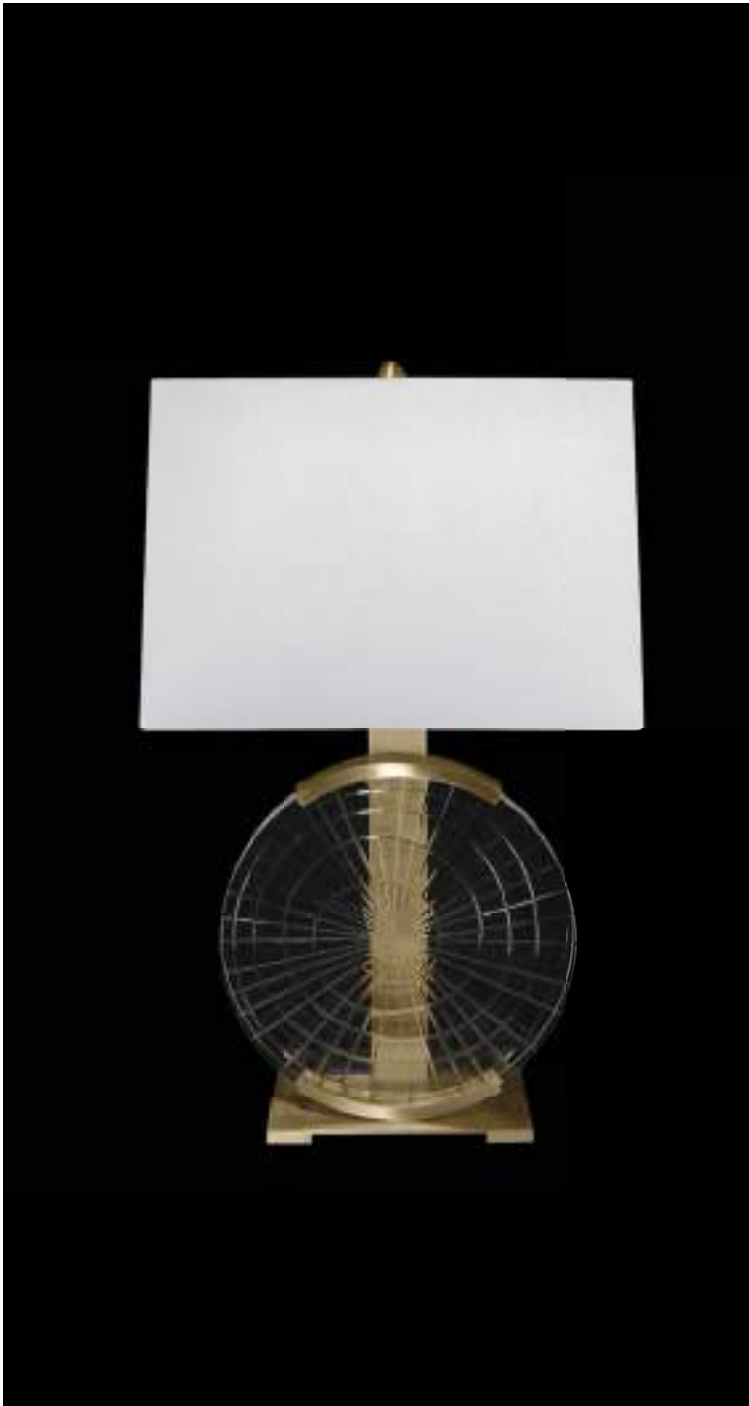

25.8"
TABLE LAMP

Model #
Shown Brass Finish 906010

Dimensions
H 25.8"
H 65.53 cm

Electrical
US Bulb: A21, 150w
INTL Bulb: A60 E27, 60w
Medium (Qty. 1)

*US/INTL bulbs are not included.