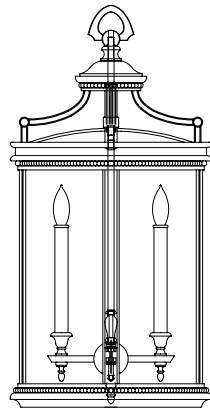

LOUVRE

Built as a royal palace, the Louvre stands at the heart of Paris, housing the world's greatest museum. In the days of Louis XIV, within the palace walls lived hundreds of artists and craftsmen, supplying the decorative needs of the court. The arcades of the Louvre, then as now were lit by lanterns designed and made on site. Fine Art's Louvre collection of outdoor lighting designs is inspired by the simple yet elegant lines of the lanterns that have adorned the arcades of the Louvre for centuries. In a fine bronze finish with clear blown glass, Louvre is a strong addition to many architectural styles.