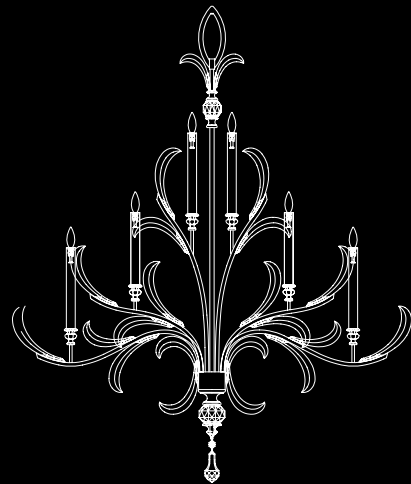

Electrical
US Bulb: B10
INTL Bulb: B35 E14
Candelabra, 60w (Qty. 3)

*US/INTL bulbs are included.

Brown Iron Patina (-1)

Washed Pale Gold (-2)

Also available in our 5 Standard Finish Options. See page 459.