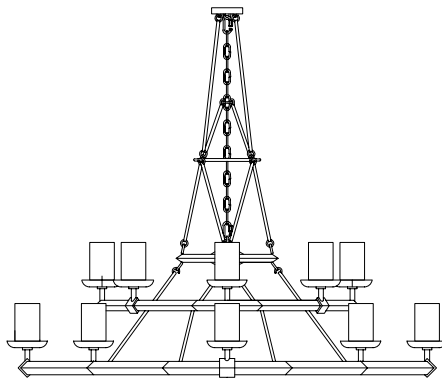

LIAISON

In creating the nucleus of a new collection, Fine Art envisaged distinctly individual designs that communicate with each other in intimate harmony—the essence of a liaison. Each piece is unique in time and space, executed in hand-crafted metal with extensive component details and articulation, finished in a choice of antique hand-rubbed bronze or platinized silver leaf. The glass shades are hand-blown with random glass overlay hand-worked by Fine Art glass artisans in clear glass with a partial, graduated satin frosting.