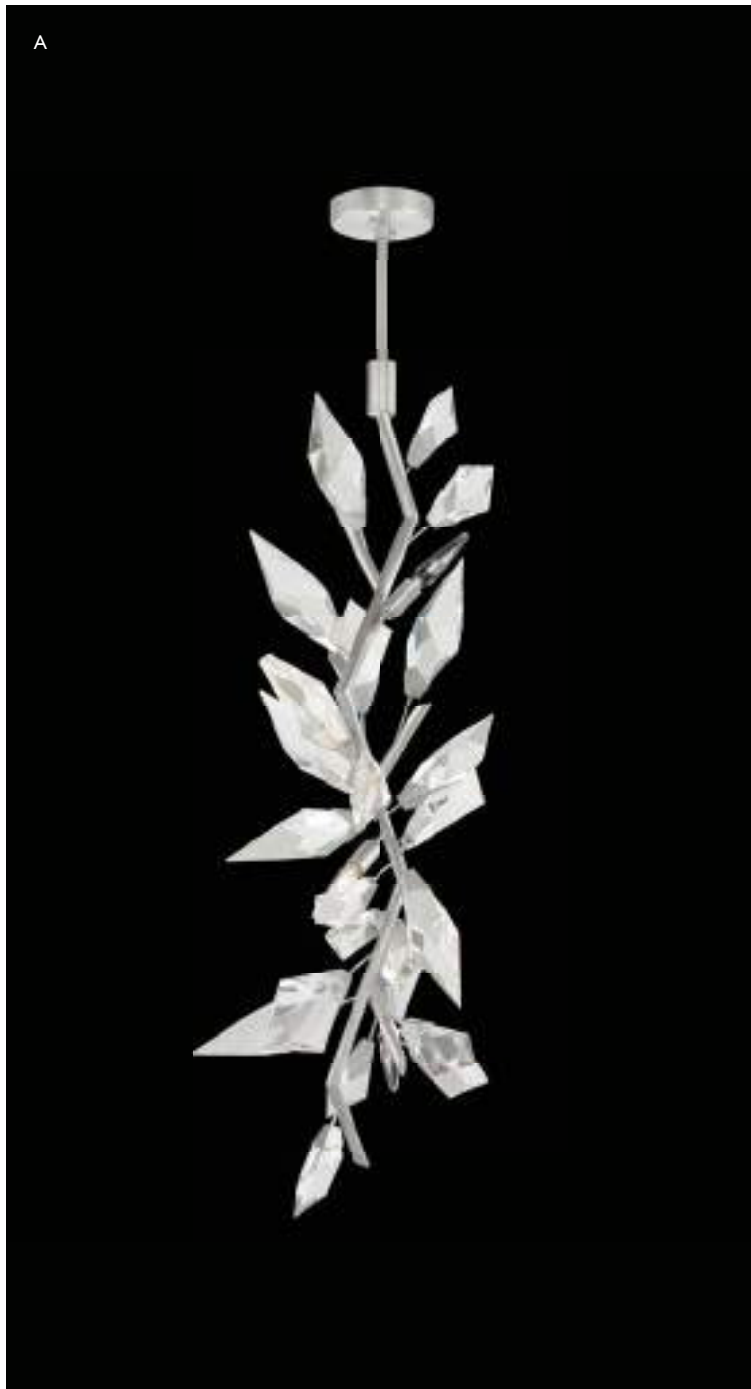

Electrical

US Bulb: B10
INTL Bulb: B35 E14
Candelabra, 60w (Qty. 6)

*US/INTL bulbs are included.

Silver Leaf (-1)

Gold Leaf (-2)

Also available in our 5 Standard Finish Options. See page 459.

**19" LINEAR
PENDANT**