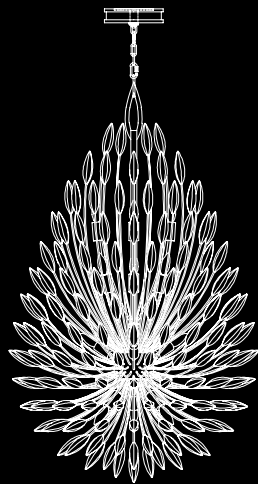

LILY BUDS

State of graceful bouquets of crystal lily buds form perfectly lovely compositions for chandeliers, pendants and sconces in a silver leaf or gold leaf hand applied finish. The lighting effect is naturally elegant, subtly brightening a space with the poetic promise of new blooms inherent in buds.