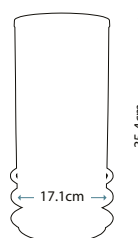

Max. Wattage: 1 x 9W LED GX53 (included)

ARNO

QN-ARNO-SMOKE-PN

Blown glass obelisk table lamp with a prismatic texture and Smoked tint. The light source is cleverly hidden in the base with fine metal detailing in Polished Nickel.