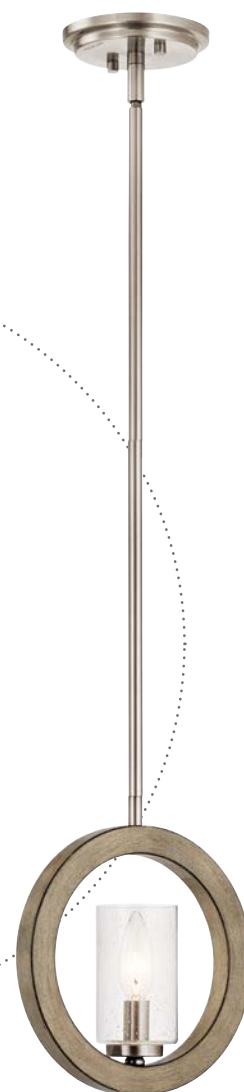

QN-GRAND-BANK-SF

QN-GRAND-BANK1
shown as semi-flush

QN-GRAND-BANK1
shown as wall light

3 IN 1
This versatile fitting
can be installed as
a pendant, semi-
flush or wall light

QN-GRAND-BANK1

Code	Description	Height	Width	Min. Drop	Max. Drop	Projection/Depth	Finish	Max. Wattage
QN-GRAND-BANK-SF	2lt Semi-Flush Mount	197mm	305mm	-	-	-	Distressed Antique Grey	2 x 60W E27
QN-GRAND-BANK1	Wall Light/ Mini-Pendant/ Semi-Flush	232mm	228mm	Pendant: 516mm	Pendant: 1278mm*	Wall: 175mm Pendant: 130mm	Distressed Antique Grey	1 x 60W E14