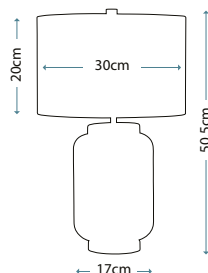

SOLA

QN-SOLA-TL-S

Small elegant diamond patterned mouth-blown glass base. Complete with a Titanium silver faux silk shade. N.B. Only the shade is lit on this compact model.

Max. Wattage: 1 x 60W E27