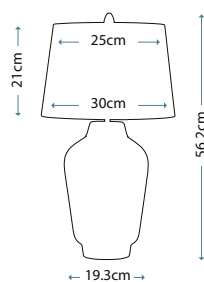

QN-BEXLEY-TL-BKPN

BEXLEY

QN-BEXLEY-TL-BKBB

Compact Satin Black ceramic base with Brushed Brass metalwork. Complete with Black faux silk tapered shade with gold laminate inner.

Max. Wattage: 1 x 60W E27

BEXLEY