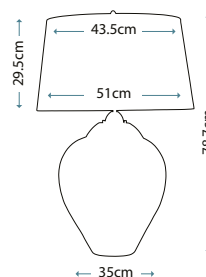

SAMARA LARGE

QN-SAMARA-TL-LRG-CLR

Large wavy texture blown clear glass table lamp and Polished Nickel metalwork. Fitted with a 4-way switch to light both the shade and base. Complete with a Chateau duck egg faux silk shade.

Max. Wattage: 1 x 60W E27 & 1 X 7W LED GU10 (GU10 Supplied)