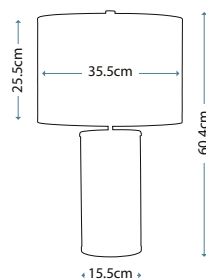

RENO

QN-RENO-GREEN-PN

Blown glass table lamp with a prismatic texture and Green tint. Completed with crisp Polished Nickel details and an Origami cream faux silk shade with silver metallic inner.

Max. Wattage: 1 x 60W E27