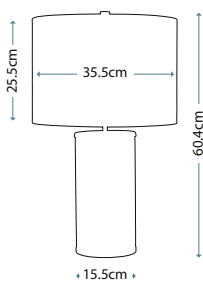

RENO

QN-RENO-GREEN-AB

Blown glass table lamp with a prismatic texture and Green tint. Completed with Aged Brass details and an Origami cream faux silk shade with gold metallic inner.

Max. Wattage: 1 x 60W E27