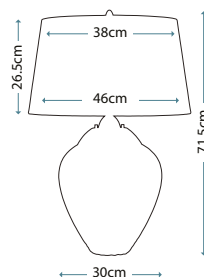

SAMARA

QN-SAMARA-TL-PLM

Small wavy texture blown glass table lamp with a Plum tint and Polished Nickel metalwork. Fitted with a 4-way switch to light both the shade and base. Complete with a Titanium silver faux silk shade.

Max. Wattage: 1 x 60W E27 + 1 x 7W LED GU10 (GU10 supplied)