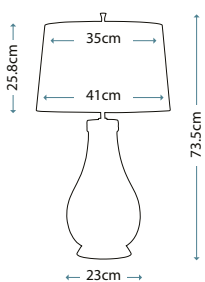

HAVERING

QN-HAVERING-TL

Azure-turquoise ceramic base with crackle gold glaze top and Aged Brass plinth. Complete with a Shale Green faux silk tapered shade with gold laminate inner.

Max. Wattage: 1 x 60W E27