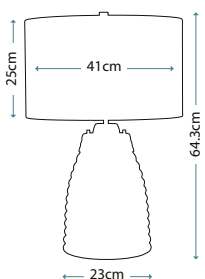

MILNE

QN-MILNE-TL-AUB

Undulating blown clear glass table lamp fitted with Polished Nickel metalwork. Features a 4-way switch to light both the shade and base. Complete with an Aubergine textured satin shade hand-crafted in the UK.

Max. Wattage: 1 x 60W E27 + 1 x 7W LED GU10 (GU10 supplied)