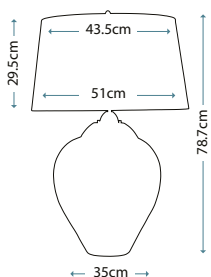

SAMARA LARGE

QN-SAMARA-TL-LRG-PLM

Large wavy texture blown glass table lamp with a Plum tint and Polished Nickel metalwork. Fitted with a 4-way switch to light both the shade and base. Complete with a Titanium silver faux silk shade.

Max. Wattage: 1 x 60W E27 & 1 X 7W LED GU10 (GU10 Supplied)