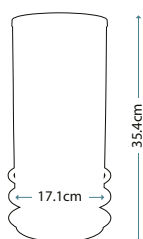

ARNO

QN-ARNO-GREEN-PN

Blown glass obelisk table lamp with a prismatic texture and Green tint. The light source is cleverly hidden in the base with fine metal detailing in Polished Nickel.

Max. Wattage: 1 x 9W LED GX53 (included)