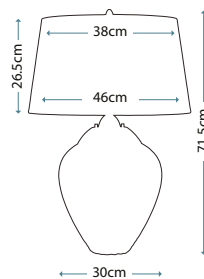

SAMARA

QN-SAMARA-TL-SLM

Small wavy texture blown glass table lamp with a Salmon tint and Polished Nickel metalwork. Fitted with a 4-way switch to light both the shade and base. Complete with a Scallop taupe faux silk shade.

Max. Wattage: 1 x 60W E27 + 1 x 7W LED GU10 (GU10 supplied)