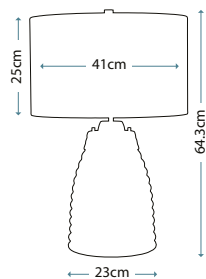

MILNE

QN-MILNE-TL-GREY

Undulating blown clear glass table lamp fitted with Polished Nickel metalwork. Features a 4-way switch to light both the shade and base. Complete with a Fog grey textured satin shade hand-crafted in the UK.

Max. Wattage: 1 x 60W E27 + 1 x 7W LED GU10 (GU10 supplied)