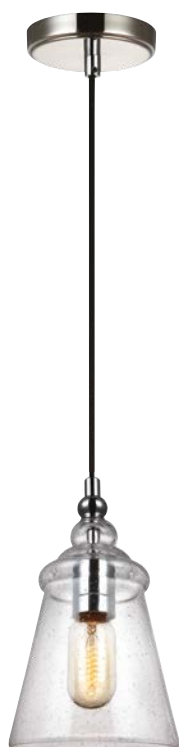

Contemporary take on historic industrial designs |
Clear seeded glass shades | Black fabric cords |
Polished Chrome finish

QN-LORAS-1MP