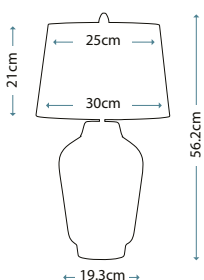

BEXLEY

QN-BEXLEY-TL-WPN

Compact Satin White ceramic base with Polished Nickel metalwork. Complete with Light Ivory faux silk tapered shade with silver laminate inner.

Max. Wattage: 1 x 60W E27