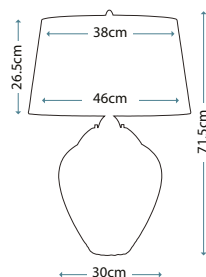

SAMARA

QN-SAMARA-TL-BLU

Small wavy texture blown glass table lamp with a Light Blue tint and Polished Nickel metalwork. Fitted with a 4-way switch to light both the shade and base. Complete with a Scallop taupe faux silk shade.

Max. Wattage: 1 x 60W E27 + 1 x 7W LED GU10 (GU10 supplied)