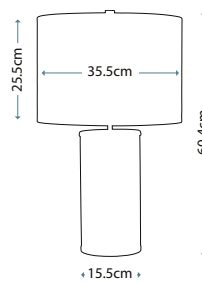

RENO

QN-RENO-SMOKE-AB

Blown glass table lamp with a prismatic texture and Smoked tint. Completed with Aged Brass details and a Whale grey faux silk shade with gold metallic inner.

Max. Wattage: 1 x 60W E27