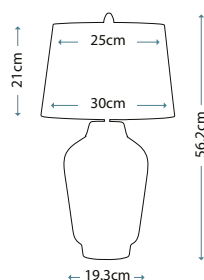

QN-BEXLEY-TL-WBB

BEXLEY

QN-BEXLEY-TL-WPN

Compact Satin White ceramic base with Polished Nickel metalwork. Complete with Light Ivory faux silk tapered shade with silver laminate inner.

Max. Wattage: 1 x 60W E27