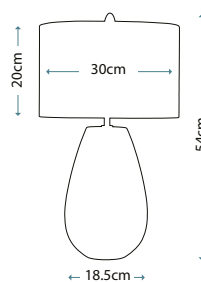

HARROW

QN-HARROW-TL

Fine texture combines with smooth finish on this unique silver base. Complete with a Hepplewhite light grey faux silk shade.

Max. Wattage: 1 x 60W E27