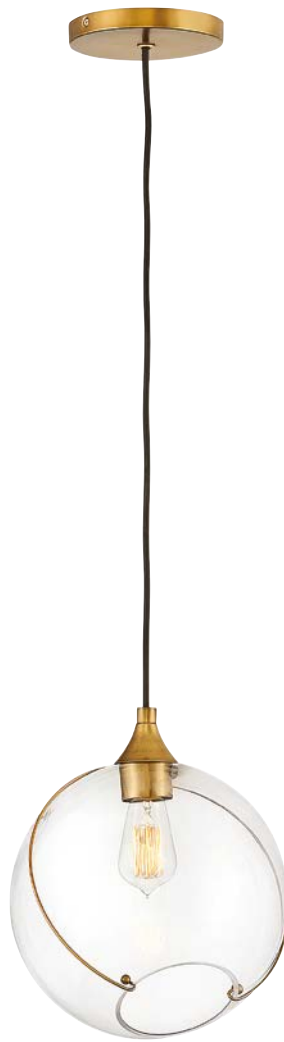

SKYE

HINKLEY
LIGHTING

lisa mcdennon
COLLECTION

Asymmetrical mid-century modern design | Glass globes with off centre openings | Heritage Brass details | Adjustments possible with cinching ring on the multi-cluster pendant

QN-SKYE-1P

Code	Description	Height	Width	Min. Drop	Max. Drop	Finish	Max. Wattage
QN-SKYE-1P	1lt Pendant	328mm	274mm	370mm	3298mm*	Heritage Brass	1 x 60W E27

* Supplied with 3048mm cable.