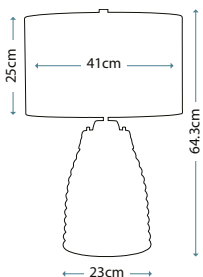

Max. Wattage: 1 x 60W E27 + 1 x 7W LED GU10 (GU10 supplied)

These table lamps have independent light sources for the shades and bases

Milne base detail shot

QN-MILNE-TL-TEAL

MILNE

QN-MILNE-TL-TEAL

Undulating blown clear glass table lamp fitted with Polished Nickel metalwork. Features a 4-way switch to light both the shade and base. Complete with a Teal textured satin shade hand-crafted in the UK.