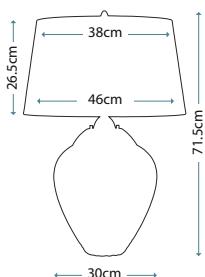

SAMARA

QN-SAMARA-TL-SMK

Small wavy texture blown glass table lamp with a Smoked tint and Polished Nickel metalwork. Fitted with a 4-way switch to light both the shade and base. Complete with a Hepplewhite light grey faux silk shade.

Max. Wattage: 1 x 60W E27 + 1 x 7W LED GU10 (GU10 supplied)