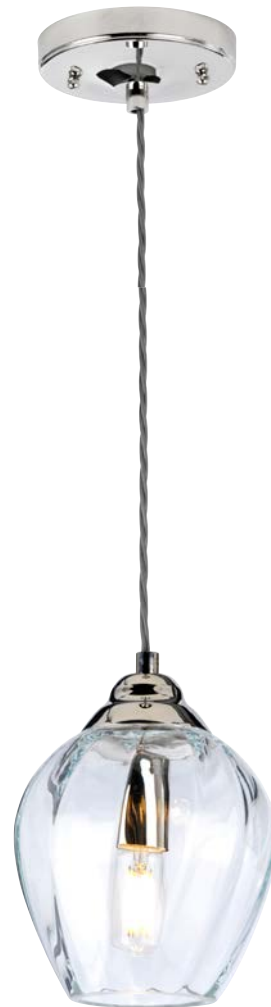

QN-TIBER-P-CLEAR

Code	Description	Height	Width	Min. Drop	Max. Drop	Projection	Finish	Max. Wattage
QN-TIBER-P-AMBER	1lt Pendant	237mm	175mm	337mm	2192mm*	175mm	Brushed Brass	1 x 60W E27
QN-TIBER-P-CLEAR	1lt Pendant	237mm	175mm	337mm	2192mm*	175mm	Polished Nickel	1 x 60W E27

* Supplied with 2192mm cord.