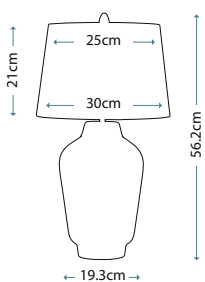

BEXLEY

QN-BEXLEY-TL-BKBB

Compact Satin Black ceramic base with Brushed Brass metalwork. Complete with Black faux silk tapered shade with gold laminate inner.

Max. Wattage: 1 x 60W E27