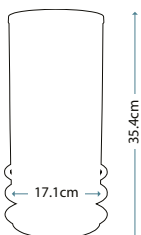

QN-BEXLEY-TL-BKPN

Compact Satin Black ceramic base with Polished Nickel metalwork. Complete with Black faux silk tapered shade with silver laminate inner.

Max. Wattage: 1 x 60W E27

QN-ARNO-SMOKE-AB

QN-ARNO-GREEN-AB