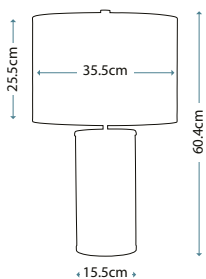

RENO

QN-RENO-SMOKE-PN

Blown glass table lamp with a prismatic texture and Smoked tint. Completed with crisp Polished Nickel details and a Whale grey faux silk shade with silver metallic inner.

Max. Wattage: 1 x 60W E27