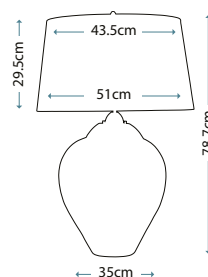

SAMARA LARGE

QN-SAMARA-TL-LRG-SMK

Large wavy texture blown glass table lamp with a Smoked tint and Polished Nickel metalwork. Fitted with a 4-way switch to light both the shade and base. Complete with a Hepplewhite light grey faux silk shade.

Max. Wattage: 1 x 60W E27 & 1 X 7W LED GU10 (GU10 Supplied)