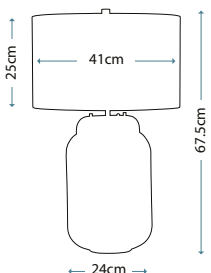

Max. Wattage: 1 x 60W E27 + 1 x 7W LED GU10 (GU10 supplied)

QN-SOLA-TL-L

QN-SOLA-TL-L has independent light sources for the shade and base

QN-SOLA-TL-S

SOLA

QN-SOLA-TL-L

Large elegant diamond patterned mouth-blown glass base. Fitted with a 4-way switch to light both the shade and base separately. Complete with a Titanium silver faux silk shade.