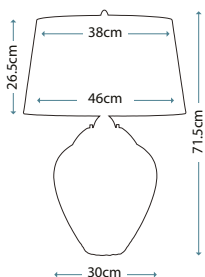

Max. Wattage: 1 x 60W E27 + 1 x 7W LED GU10 (GU10 supplied)

These table lamps have independent light sources for the shades and bases

QN-SAMARA-TL-LRG-CLR

QN-SAMARA-TL-CLR

SAMARA

QN-SAMARA-TL-CLR

Small wavy texture blown clear glass table lamp and Polished Nickel metalwork. Fitted with a 4-way switch to light both the shade and base. Complete with a Chateau duck egg faux silk shade.