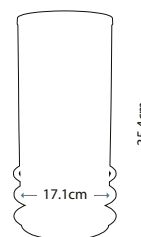

ARNO

QN-ARNO-GREEN-AB

Blown glass obelisk table lamp with a prismatic texture and Green tint. The light source is cleverly hidden in the base with fine metal detailing in Aged Brass.

Max. Wattage: 1 x 9W LED GX53 (included)