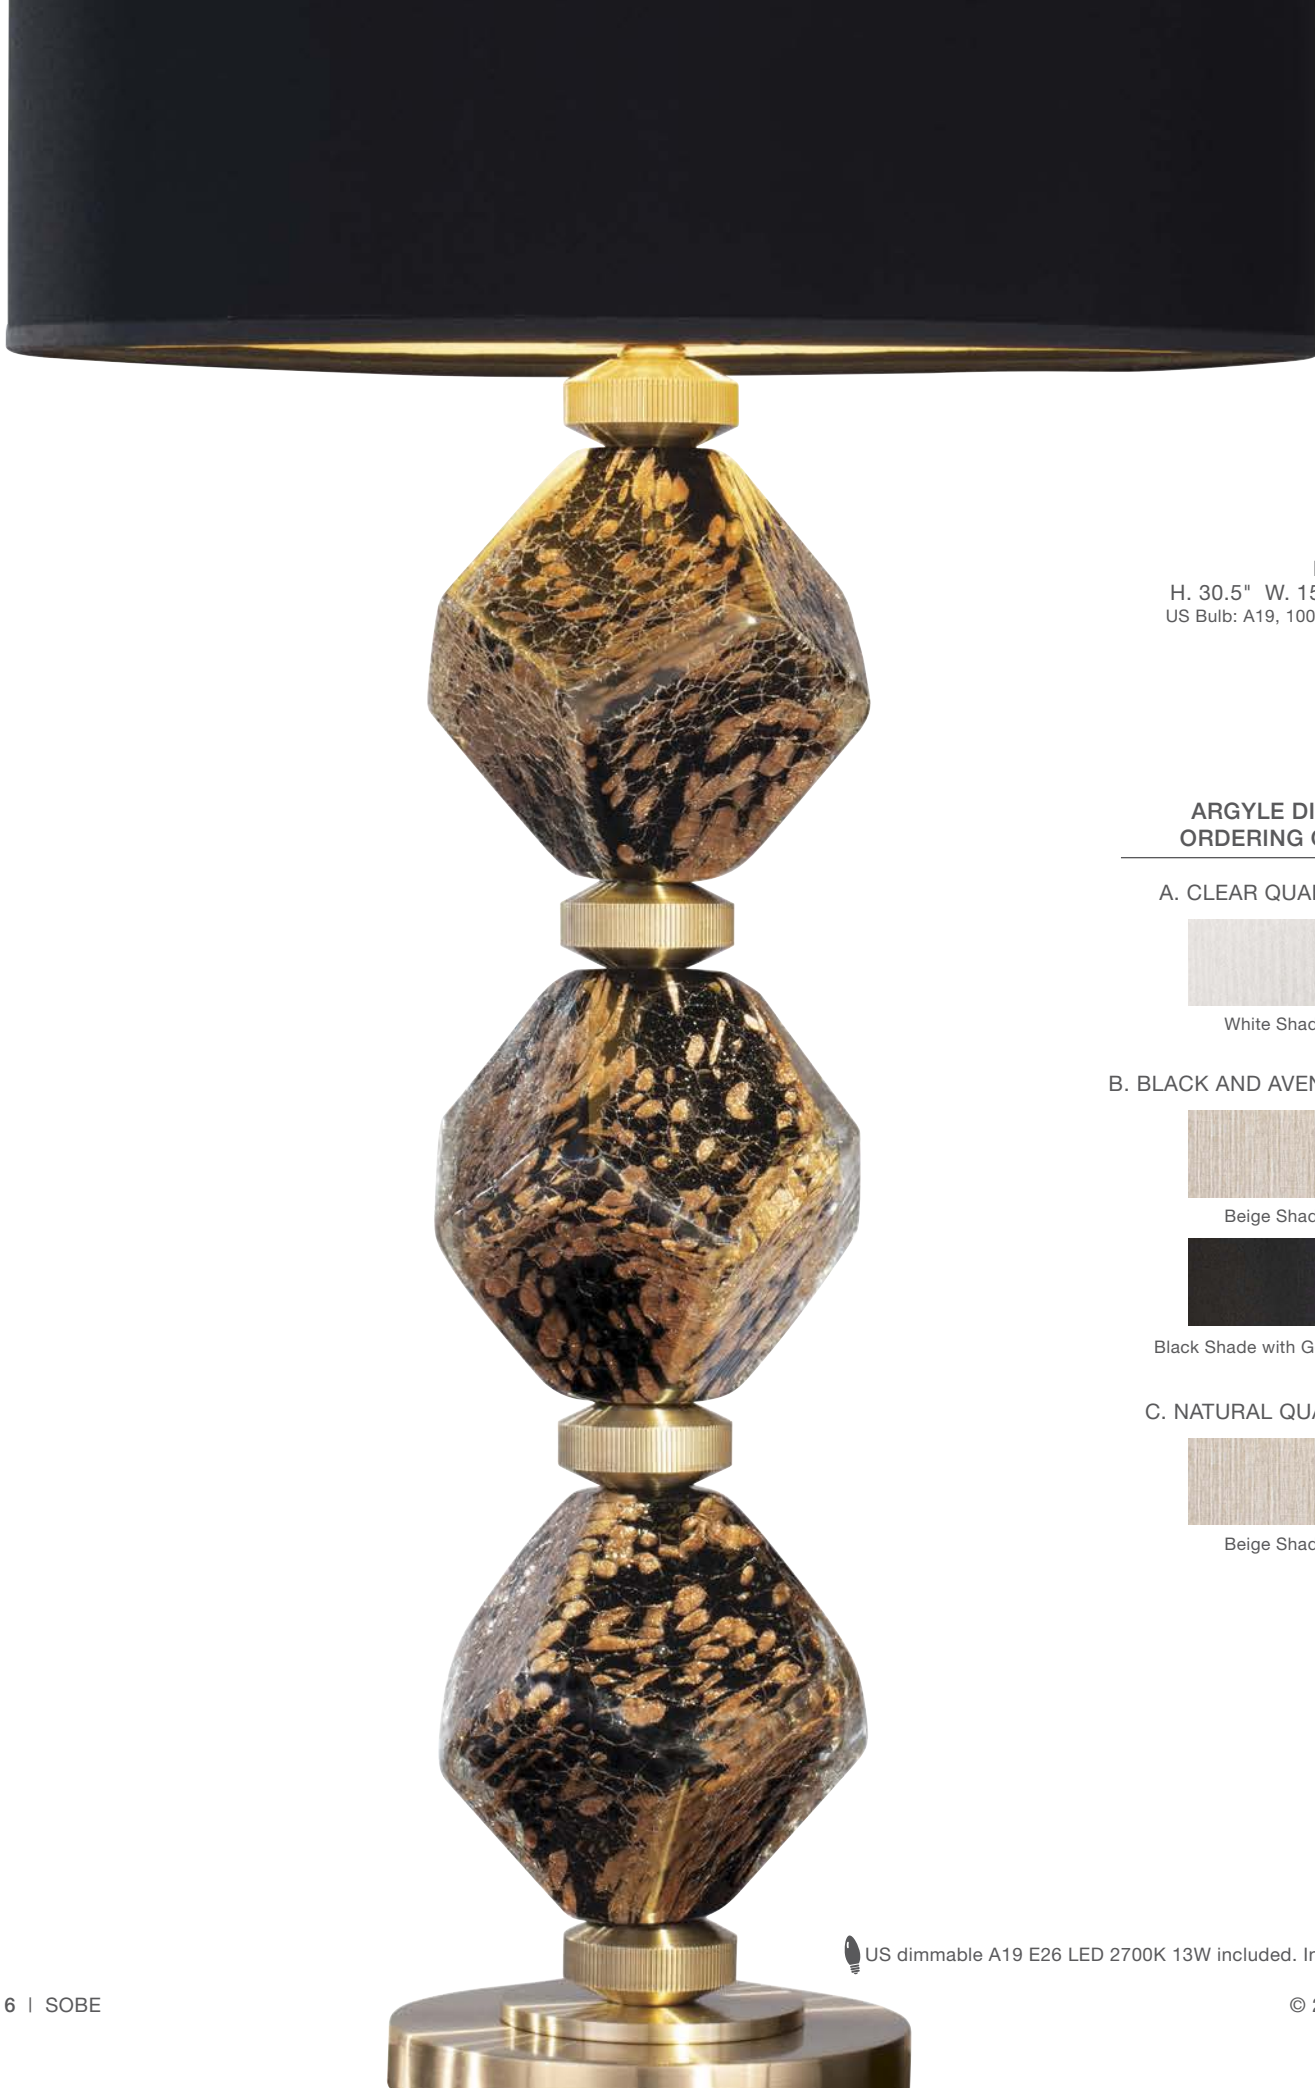

NO. 900010-XX
H. 30.5" W. 15" (77 cm x 38 cm)
US Bulb: A19, 100W Intl Bulb: E27, 60W
Medium (QTY 1)

**ARGYLE DIAMOND
ORDERING OPTIONS**

A. CLEAR QUARTZ GLASS

White Shade (-86)

B. BLACK AND AVENTURINE GLASS

Beige Shade (-32)

Black Shade with Gold Lining (-33)

C. NATURAL QUARTZ GLASS

Beige Shade (-22)

US dimmable A19 E26 LED 2700K 13W included. Intl bulbs not included.