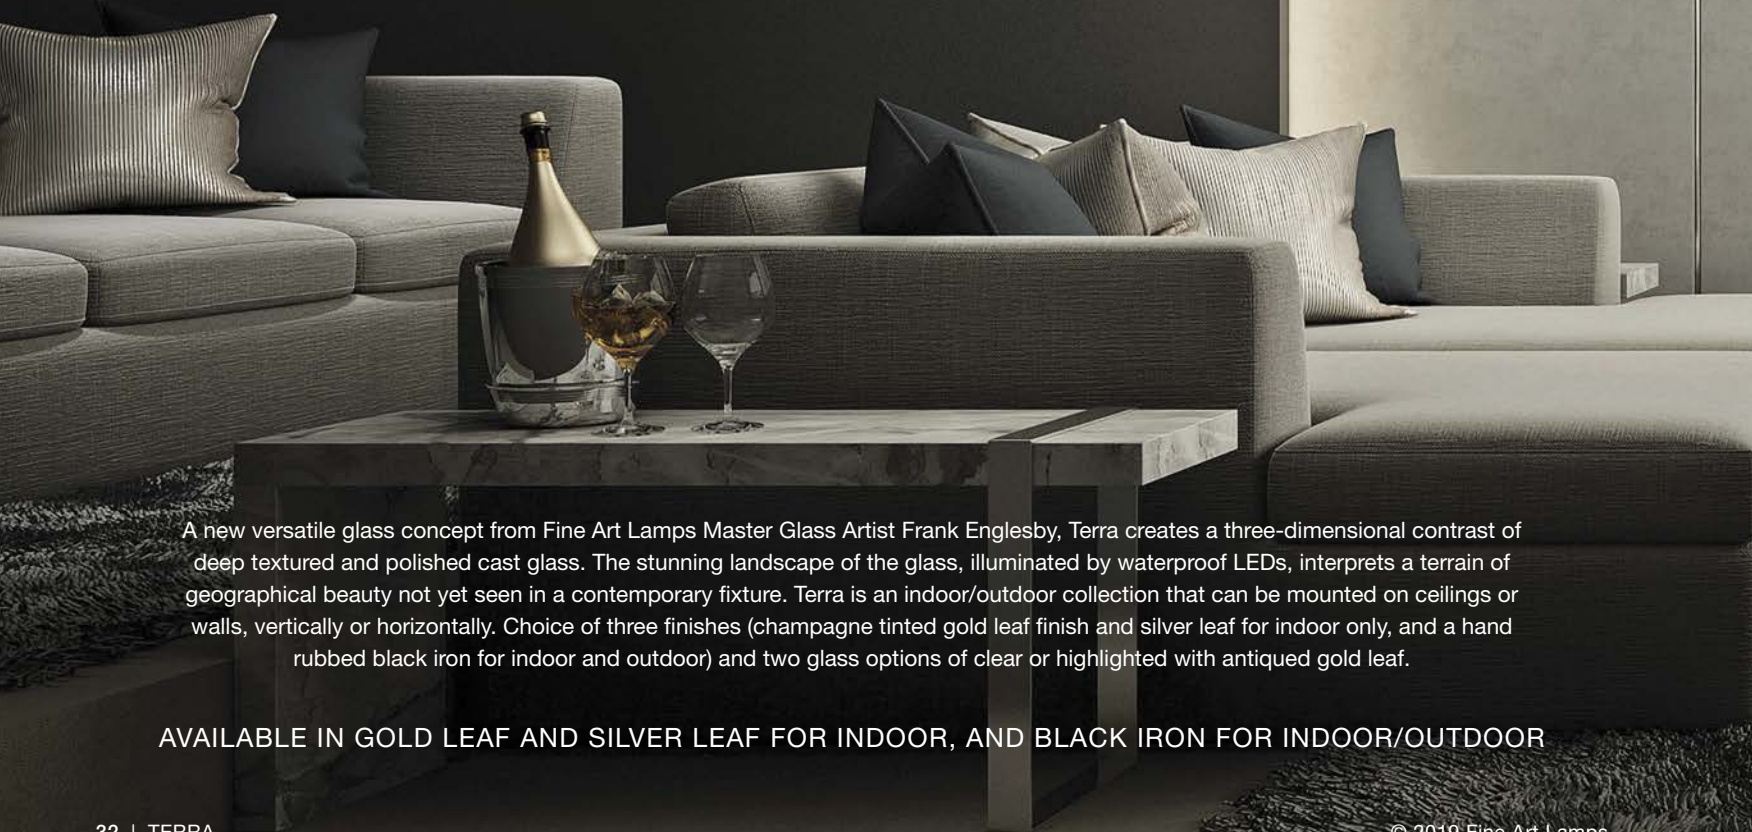

Our Studio Glass is handmade individually.
Slight variations in shape, size and markings are the characteristics
that distinguish art glass from mass produced glass.

A new versatile glass concept from Fine Art Lamps Master Glass Artist Frank Englesby, Terra creates a three-dimensional contrast of deep textured and polished cast glass. The stunning landscape of the glass, illuminated by waterproof LEDs, interprets a terrain of geographical beauty not yet seen in a contemporary fixture. Terra is an indoor/outdoor collection that can be mounted on ceilings or walls, vertically or horizontally. Choice of three finishes (champagne tinted gold leaf finish and silver leaf for indoor only, and a hand rubbed black iron for indoor and outdoor) and two glass options of clear or highlighted with antiqued gold leaf.

AVAILABLE IN GOLD LEAF AND SILVER LEAF FOR INDOOR, AND BLACK IRON FOR INDOOR/OUTDOOR