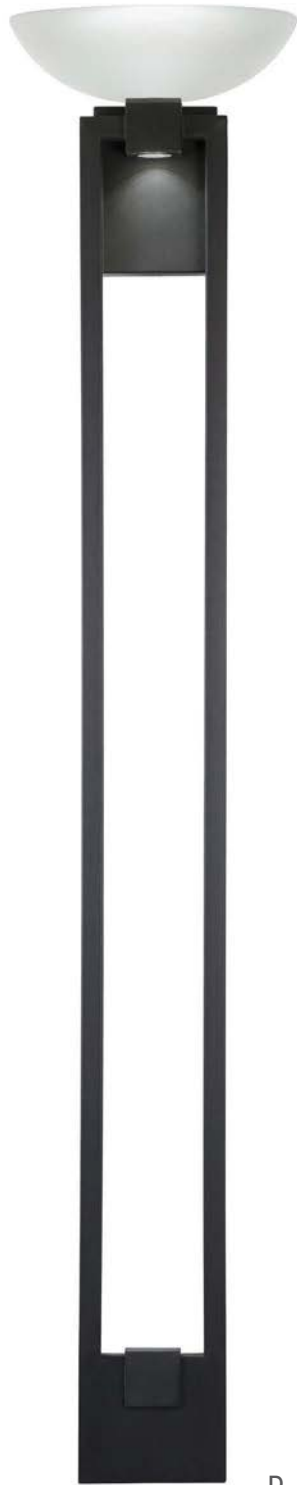

D

E

G

H

F

Adjustable Pier/Post mount application:
Pier mount (shown above) with removable
adapter for 3" post mount application.

All items include down light
except Pier/Post Mount.

Not available in 220V

A. NO. 898482

FLUSH MOUNT

H. 11" W. 18" (28 cm x 46 cm)
US Bulb: LED ZEGA, 7.5W (QTY 1)

B. NO. 898282

LANTERN

H. 33" W. 18" (83 cm x 45 cm)
Min Ht. 37" (94 cm) Max Ht. 105" (267 cm)
US/Intl Bulb: LED ZEGA, 7.5W (QTY 2)

C. NO. 898182

LANTERN

H. 33" W. 16" (83 cm x 41 cm)
Min Ht. 37" (94 cm) Max Ht. 105" (267 cm)
US/Intl Bulb: LED ZEGA, 7.5W (QTY 2)

D. NO. 899081

SCONCE

H. 52" W. 10.5" D. 4.75" (132 cm x 27 cm x 12 cm)
US/Intl Bulb: LED ZEGA, 7.5W (QTY 2)

E. NO. 898781

SCONCE

H. 16.5" W. 10.5" D. 4.75" (42 cm x 27 cm x 12 cm)
US/Intl Bulb: LED ZEGA, 7.5W (QTY 2)

F. NO. 898380

PIER/POST MOUNT

H. 28.5" W. 9.5" (72 cm x 24 cm)
US/Intl Bulb: LED ZEGA, 7.5W (QTY 1)

G. NO. 898681

SCONCE

H. 26.5" W. 9.5" D. 7.5" (67 cm x 24 cm x 19 cm)
US/Intl Bulb: LED ZEGA, 7.5W (QTY 2)

H. NO. 898581

SCONCE

H. 15.75" W. 9.5" D. 7.5" (40 cm x 24 cm x 19 cm)
US Bulb: LED ZEGA, 7.5W (QTY 2)

US LED SPECIFICATIONS

Lamping:	LED Zega 120 VAC
Wattage:	7.5W
CRI:	90
Color Temp:	3000K
Dimmable:	Phase
Approx. Equiv. Incandescent Brightness:	60W
Title 24 Compliant:	Yes