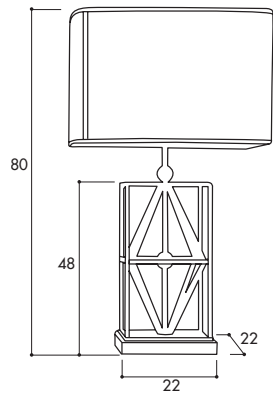

Also available:
Floor lamp

Lume MOMA big

MB0611D

Finish: nickel - black nickel - gold 24K

H: 80 cm

Shade: code U4 - 45x45 cm

E27 -1x100 W

Also available:
Floor lamp