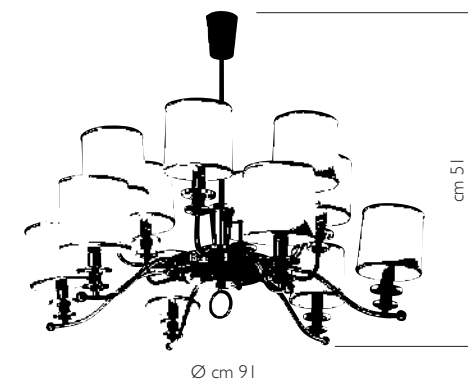

Finish: palladium

Enamelled inserts: ruby red - royal blue - emerald green - black - gold palladium

H: 51 cm - Ø 91 cm

Shade: code LI - Ø 15 cm - H 14 cm

E14 - 12x40 W

Also available:

- Table lamp
- Floor lamp
- Wall lamp