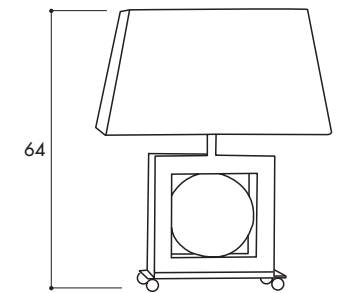

Lume Perla

MBVI342DN

Crystal: black

Finish: nickel - black nickel - gold 24K

H: 64 cm

Shade: code T6 - 50x30 cm

E27 - 1x100 W