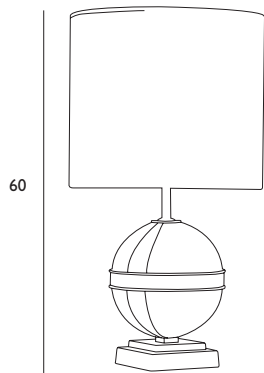

Lume Sole

Lume Sole big MBVI635D

Crystal: clear

Finish: nickel - black nickel - gold 24K

H: 60 cm

Shade: code U9 - Ø 35 cm

E27 - 1x100 W