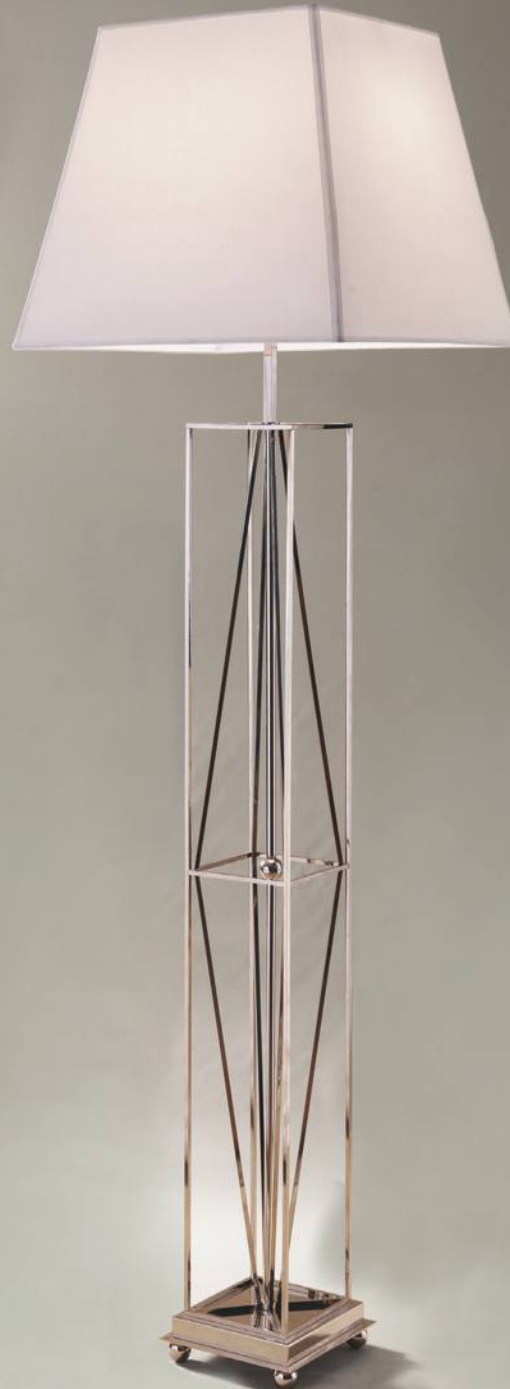

CONTEMPORARY
LEO MIRAI
COLLECTION