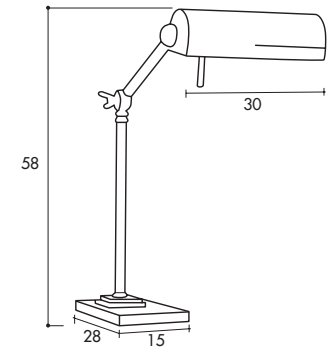

Lume Gonzales Lume Perez

Lume Gonzales MB0636D

Finish: nickel - black nickel - gold 24K
H: 58 cm
Shade: nickel - W. 30 cm
E27 - 1x60 W