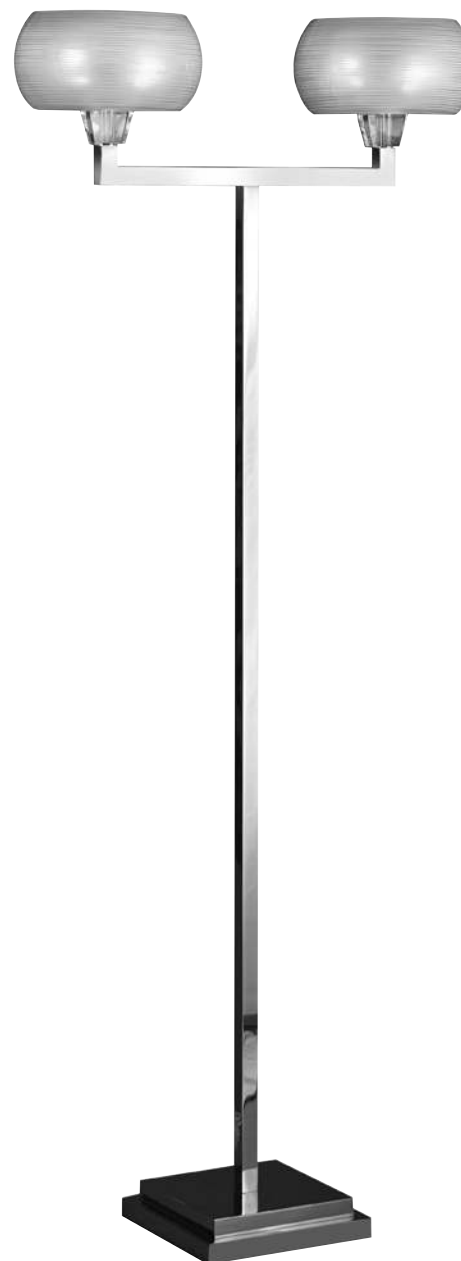

Stelo Auckland MBP810D

Crystal inserts: clear - black

Finish: nickel - black nickel
gold 24K

H: 180 cm

Shade: code T9 - 45x45 cm
H 40 cm

E27 - 2x100 W

Also available:
Table lamp

Stelo Auckland