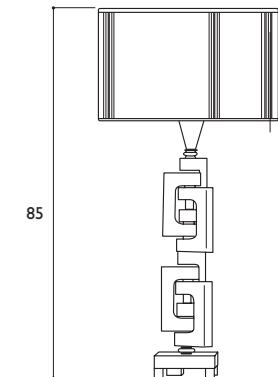

CONTEMPORARY
LEO MIRAI
COLLECTION

Lume Lego

MB0672D

Finish: nickel - black nickel - gold 24K

H: 85 cm

Shade: code U3 - 40x40 cm - H 25 cm

E27 - 1x100 W

Lume Washington small