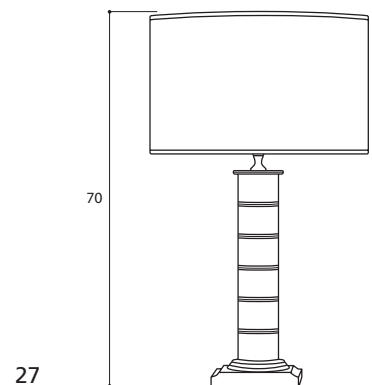

CONTEMPORARY
LEO MIRAL
COLLECTION

TABLE LAMPS