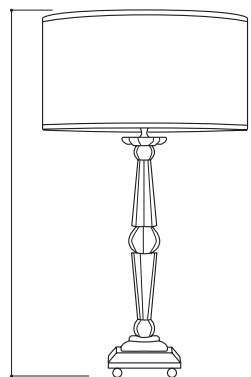

Lume Prisma big

MBVI430D Clear
MBVI430DC Cognac

Crystal: clear - cognac

Finish: nickel - black nickel - gold 24K

H: 75 cm

Shade: code VI - Ø 40 cm

E27 - 1x100 W

75

47