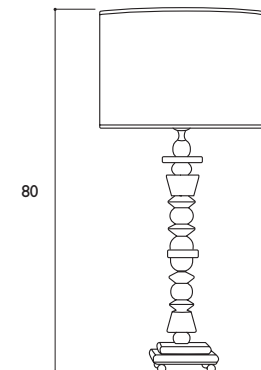

Lume Pyramid MBVI419D

Crystal: clear

Finish: nickel - black nickel - gold 24K

H: 80 cm

Shade: code VI - Ø 40 cm

E27 - 1x100 W