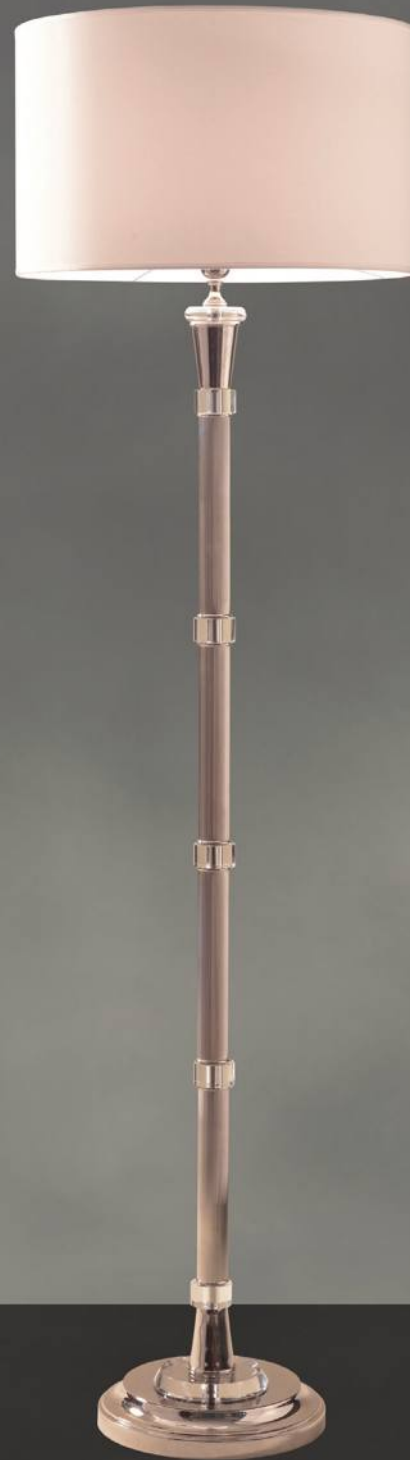

Stelo Hansel

MBP830D

Finish: nickel - black nickel - gold 24K

Crystal insert: clear

H: 180 cm

Shade: code Q3 - Ø 50 cm - H 36 cm

E27 - 1x100 W

Also available:
Table lamp

CONTEMPORARY
LEO MIRAI
COLLECTION