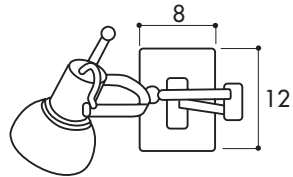

Shade: code S9 - Ø 18 cm

E14 - 2x60 W

MBA701D

Finish: nickel - black nickel - gold 24K

H: 12 cm - **W:** 8 cm - **D:** max 40 cm

E14 - 1x60 W

MBA728D

Finish: nickel - black nickel - gold 24K