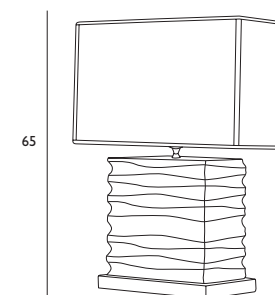

H: 65 cm

Shade: code T6 - 50x50 cm - H 30 cm

E27 - 1x100 W

Lume Diamante

Lume Diamante big MLMI14DN

Ceramic: white - black - brown
Finish: nickel - black nickel - gold 24K
H: 74 cm
Shade: code T6 - 50x30 cm - H 30 cm
E27 - 1x100 W