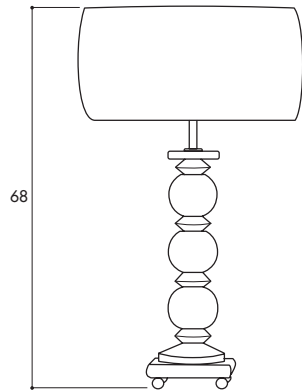

Lume Fortuny

Lume Fortuny big MBVI403DC

Crystal: cognac - clear

Finish: nickel - black nickel - gold 24K

H: 68 cm

Shade: code U9 - Ø 35 cm

E27 - 1x100 W