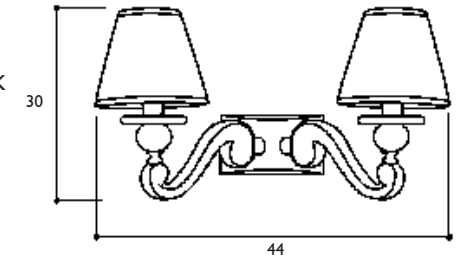

Applique Riccioli double

MBA472D

Crystal inserts: clear - black

Finish: nickel - black nickel - gold 24K

H: 30 cm - **W:** 44 cm - **D:** 28 cm

Shade: code S9 - Ø 18 cm

E14 - 2x60 W