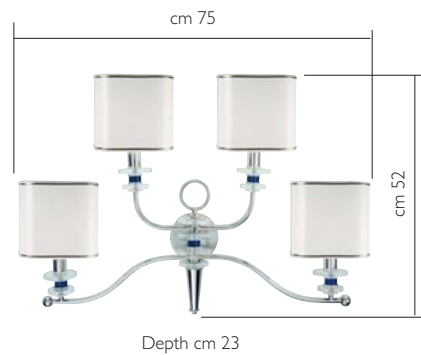

Applique Virgo

4 brackets

Finish: gold 24K - ancient gold - palladium

Enamelled inserts: ruby red - royal blue - emerald green - black - gold - palladium

H: 52 cm - **W:** 75 cm - **D:** 23 cm

Shade: code LI - 16x16 cm - H 16 cm

E14 - 4x60 W

Also available:

- Table lamp
- Floor lamp
- Chandelier