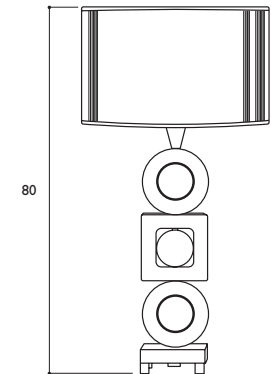

CONTEMPORARY
LEO MIRAI
COLLECTION

Lume Aldebaran

MB0673D

Marble inserts: opaque Statuary white

Finish: nickel - black nickel - gold 24K

H: 80 cm

Shade: code U3 - 40x40 cm - H 25 cm

E27 - 1x100 W