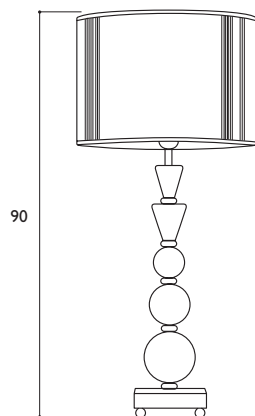

Lume Alba Lume Clessidra

CONTEMPORARY
LEO MIRAI
COLLECTION

Lume Alba MBM404D

Marble inserts: opaque Statuary white

Finish: nickel - black nickel - gold 24K

H: 90 cm

Shade: code U9 - Ø 35 cm

E27 - 1x100 W