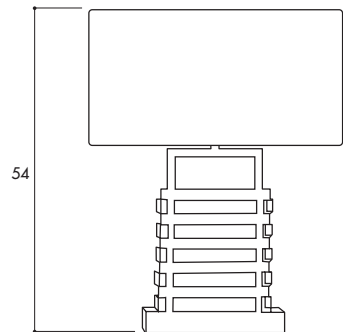

Lume Dune

MBVI423Z

Crystal: clear - black

Finish: nickel - black nickel - gold 24K

H: 54 cm

Shade: code T5 - 45x24 cm

E27 - 1x100 W

Also available:
Floor lamp