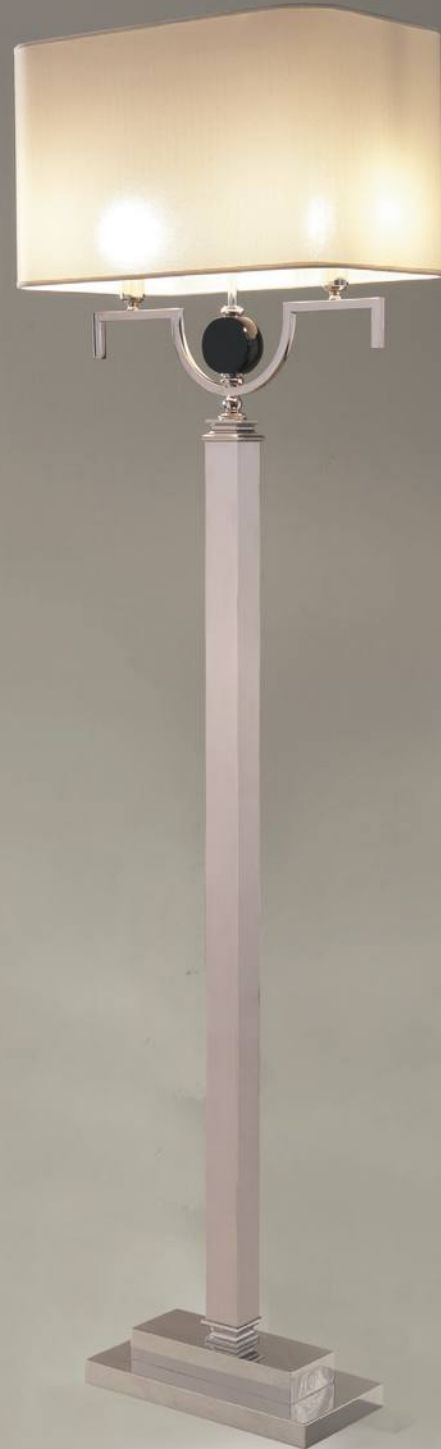

Finish: nickel - black nickel - gold 24K

H: 175 cm

Shade: code T7 - 50x30 cm - H 30 cm

E27 - 2x100 W

Also available:

- Table lamp
- Wall lamp

CONTEMPORARY
LEO MIRAI
COLLECTION

CONTEMPORARY
LEO MIRAI
COLLECTION