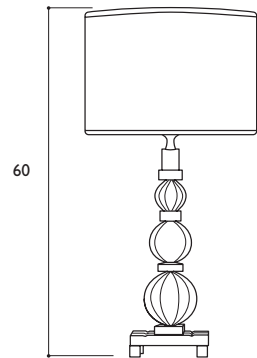

Lume Moulin Blanc

Lume Moulin Blanc big MBV1413D

Crystal: clear - red

Finish: nickel - black nickel - gold 24K

H: 60 cm

Shade: code U9 - Ø 35 cm

E27 - 1x100 W