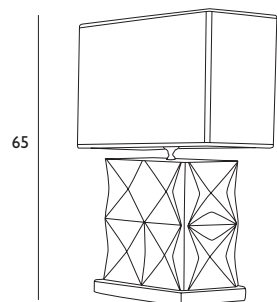

Lume Diamante medium MLMI18DN

Ceramic: white - black - brown
Finish: nickel - black nickel - gold 24K
H: 65 cm
Shade: code T6 - 50x30 cm - H 30 cm
E27 - 1x100 W