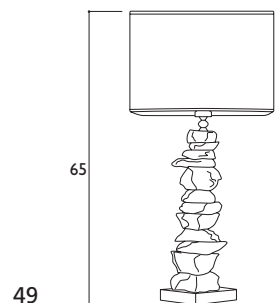

Lume Ghiaccio small MBVI480D

Crystal: clear - amber

Finish: nickel - black nickel - gold 24K

H: 65 cm

Shade: **code U8** - Ø 30 cm

E27 - 1x100 W