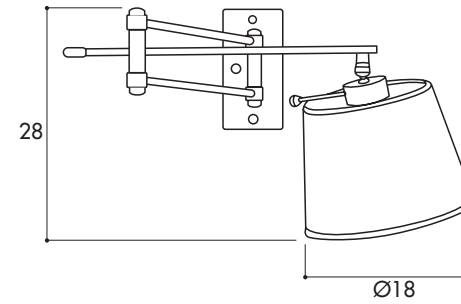

CONTEMPORARY
LEO MIRAI
COLLECTION

Applique Scrivania

MBA470D

Finish: nickel - black nickel - gold 24K

H: 28 cm - **D:** max 70 cm

Shade: code **W1** - Ø 18 cm

E14 - 1x60 W