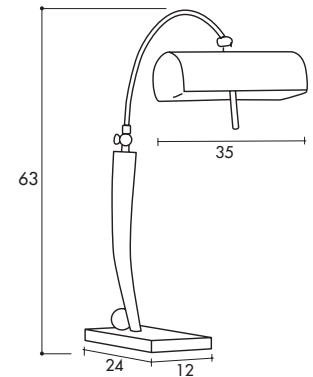

Lume Perez MB0637D

Finish: nickel - black nickel - gold 24K
H: 63 cm
Shade: nickel - W. 35 cm
E14 - 2x60 W