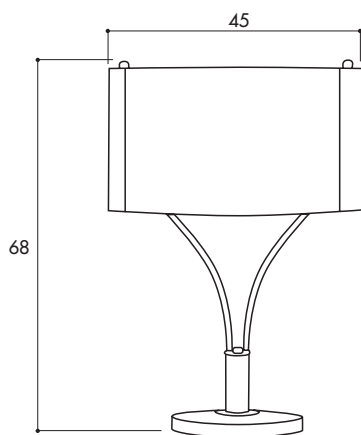

Lume New York

Lume Finestra

Lume New York

MB04 I3D

Finish: nickel

H: 68 cm

Shade: laser engraved steel - W 45 cm

E27 - 2x100 W

Also available:

- Wall lamp
- Floor lamp

Lume Finestra

MB04 I5D

Finish: nickel

H: 68 cm

Shade: laser engraved steel - Ø 14 cm

E27 - 1x100 W

Also available:

- Wall lamp
- Floor lamp