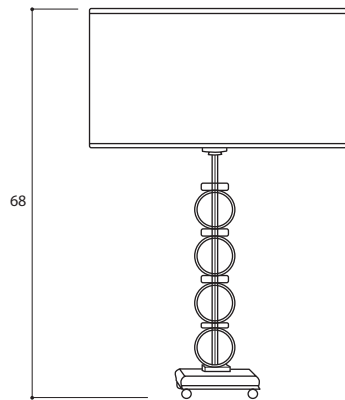

Lume Acquamarina

MBVI272DN

Crystal: clear - black

Finish: nickel - black nickel - gold 24K

H: 68 cm

Shade: code U3 - 40x40 cm - H 25 cm

E27 - 1x100 W

23