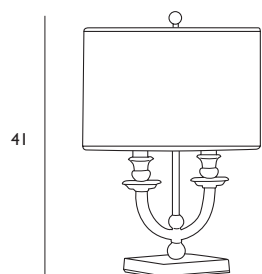

MB0665D

Finish: nickel - black nickel - gold 24K

H: 41 cm

Shade: code V4 - 30x15 cm - H 20 cm

E14 - 2x60 W

Also available:

- Wall lamp
- Floor lamp

CONTEMPORARY
LEO MIRAI
COLLECTION