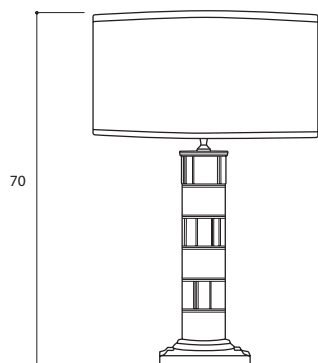

Lume Segesta Lume Selinunte

Lume Segesta MBVI418D

Crystal: clear - black

Finish: nickel - black nickel - gold 24K

H: 70 cm

Shade: code T5 - 42x42 cm H 25 cm

E27 - 1x100 W

Lume Selinunte MBVI417D

Crystal: clear

Finish: nickel - black nickel - gold 24K

H: 70 cm

Shade: code VI - Ø 40 cm

E27 - 1x100 W