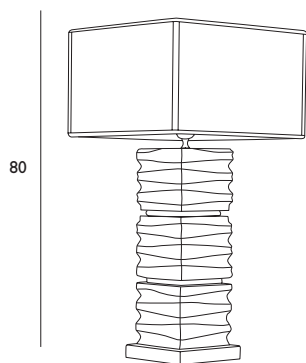

Finish: nickel - black nickel - gold 24K

H: 80 cm

Shade: code U4 - 45x45 cm

E27 - 1x100 W

Lume Onda square Lume Diamante square

Lume Onda square MLM122DN

Ceramic: white - black - brown
Finish: nickel - black nickel - gold 24K
H: 80 cm
Shade: code U4 - 45x45 cm
E27 1x100 W