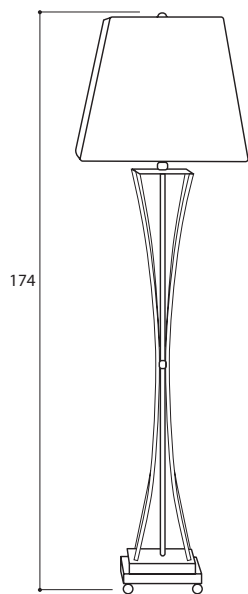

Stelo Jo-Jo

MBP753D

Finish: nickel - black nickel - gold 24K

H: 174 cm

Shade: code T9 - 45x45 cm

E27 - 2x100 W