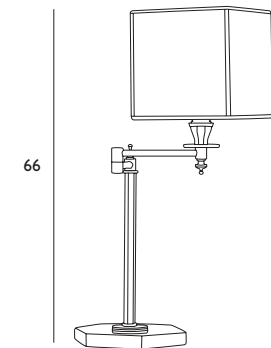

Also available:
- Floor lamp
- Wall lamp

Lume Chicago

MB0666D

Finish: nickel - black nickel - gold 24K

H: 55 cm

Shade: nickel - Ø 25 cm

E27 - 1x100 W

Also available:
Floor lamp