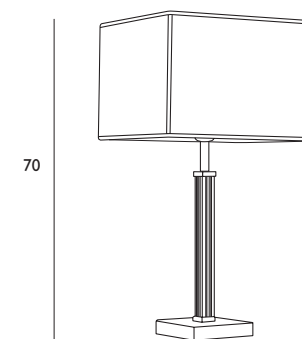

CONTEMPORARY

LEO MIRAI
COLLECTION

Lume Miami

MB0660D

Finish: nickel - black nickel - gold 24K

H: 70 cm

Shade: code U2 - 35x35 cm - H 25 cm

E27 - 1x100 W