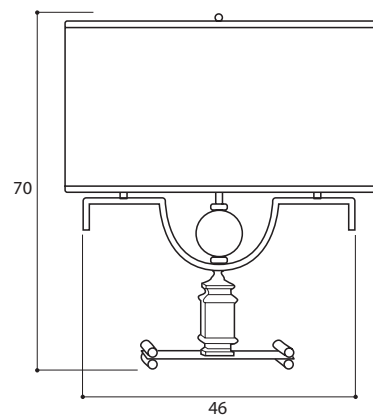

Lume Smirne

MBVI453DN

Crystal: clear - black

Finish: nickel - black nickel - gold 24K

H: 70 cm

Shade: code T7 - 50x30 cm

E14 - 2x60 W

Also available:
Floor lamp

CONTEMPORARY
LEO MIRAI
COLLECTION