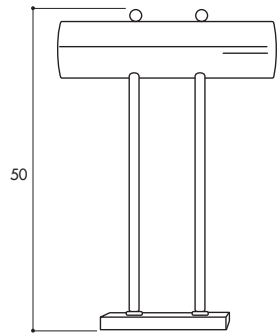

Lume Tokio Lume Osaka

Lume Tokio MB0631D

Finish: nickel - black nickel - gold 24K
H: 50 cm
Shade: nickel - W. 30 cm
E14 - 2x60 W

Lume Tokyo