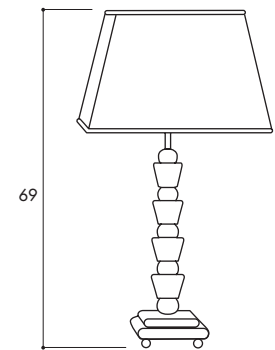

Also available:
Floor lamp

Lume Zirconia MBVI273D

Crystal: clear - cognac

Finish: nickel - black nickel - gold 24K

H: 69 cm

Shade: code S7

E27 - 1x100 W

Also available:
Floor lamp