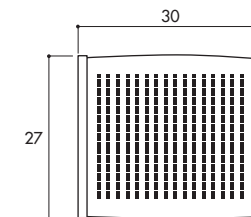

Applique Vasarely

MBA471D

Finish: nickel

H: 27 cm - **W:** 30 cm - **D:** 15 cm

Shade: laser engraved steel

E27 - 1x100 W

Also available:

- Table lamp
- Floor lamp