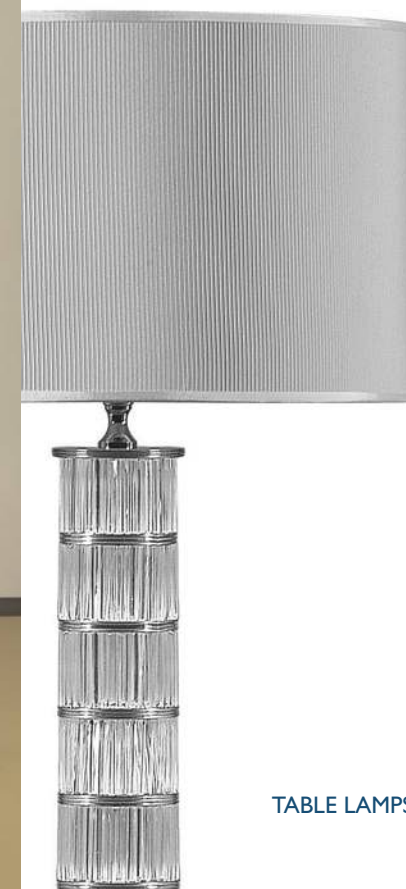

CONTEMPORARY
LEO MIRAL
COLLECTION

TABLE LAMPS