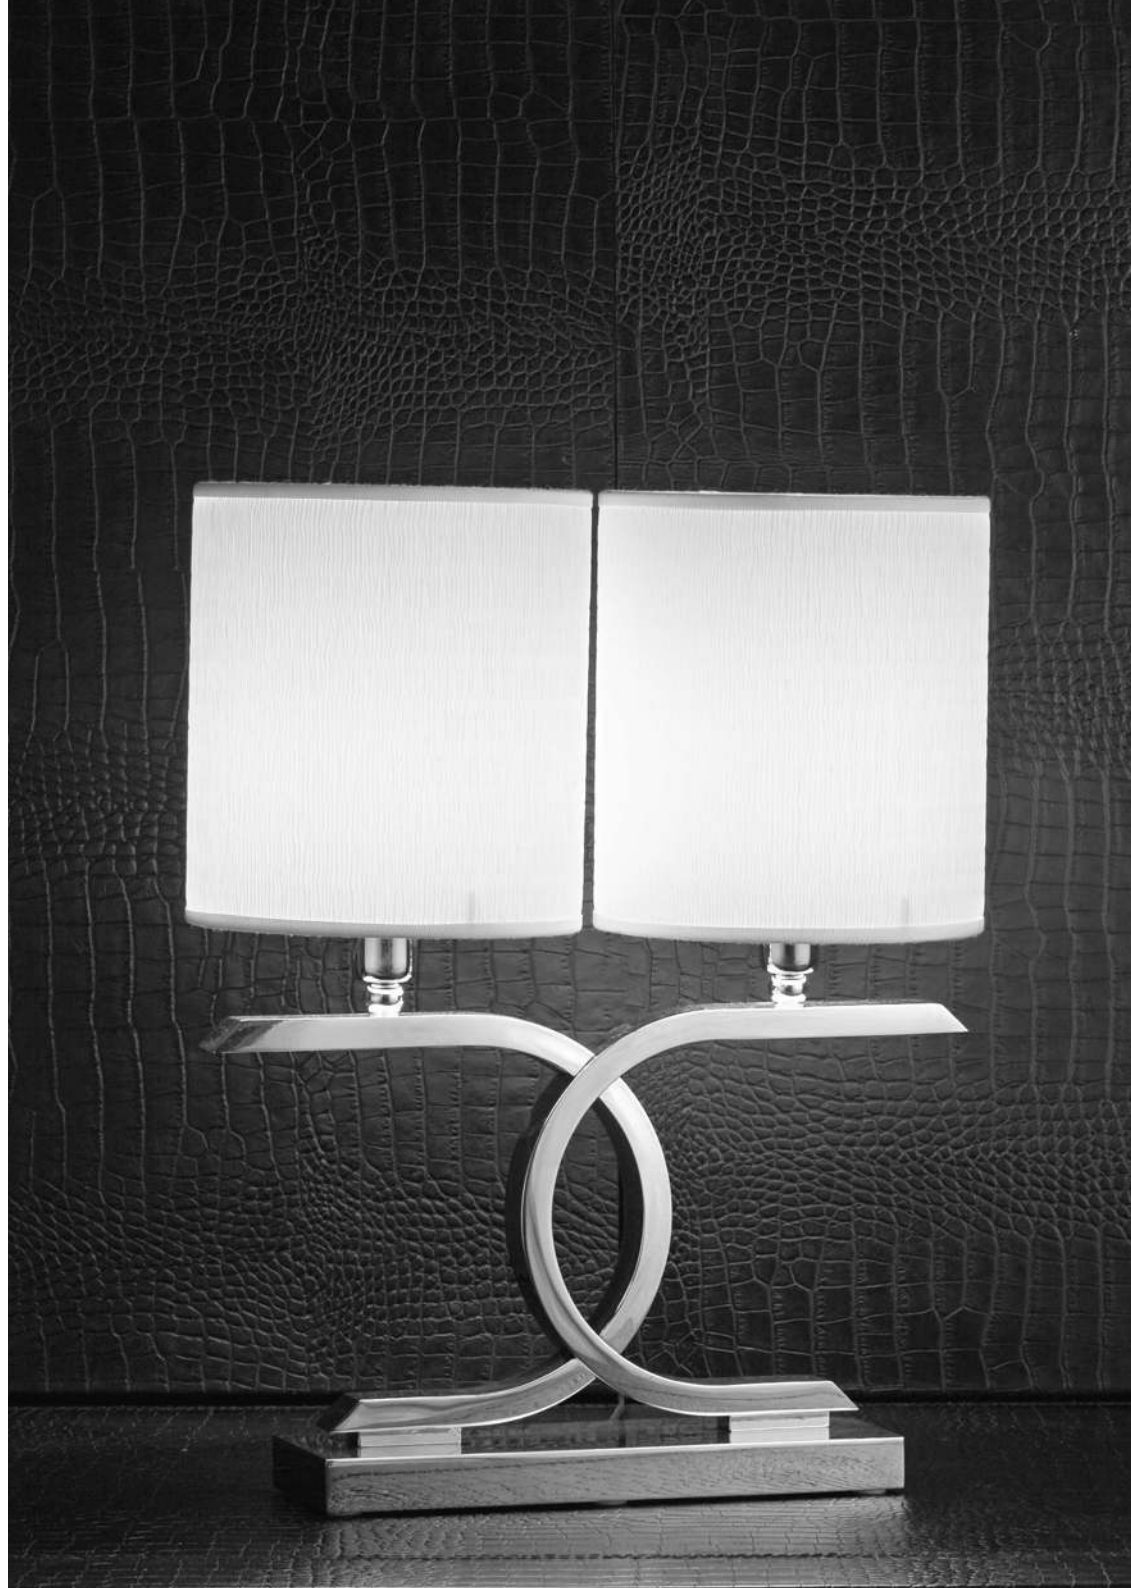

Also available:
Floor lamp

Lume Coco

MB0669D

Finish: nickel - black nickel - gold 24K

H: 45 cm - **W:** 40 cm

Shade: code V2 - Ø 15 cm

E14 - 2x60 W

Also available:
Wall lamp