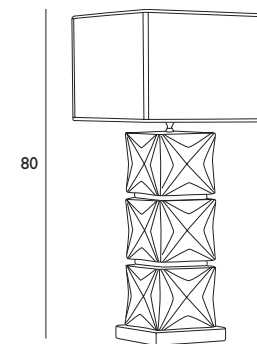

Lume Diamante torre MLMI21DU

Ceramic: white - black - brown

Finish: nickel - black nickel - gold 24K

H: 80 cm

Shade: code U4 - 45x45 cm

E27 - 1x100 W