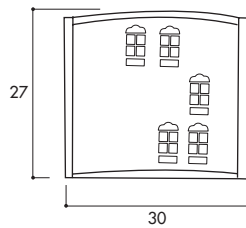

Applique Casa

MBA461D

Finish: nickel

H: 27 cm - **W:** 30 cm - **D:** 15 cm

Shade: laser engraved steel

E27 - 1x100 W

Also available:

- Table lamp
- Floor lamp