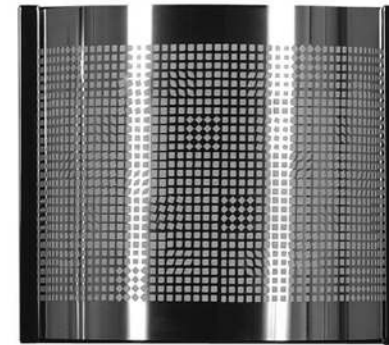

Applique Vasarely

MBA471D

Finish: nickel

H: 27 cm - **W:** 30 cm - **D:** 15 cm

Shade: laser engraved steel

E27 - 1x100 W

Also available:

- Table lamp
- Floor lamp