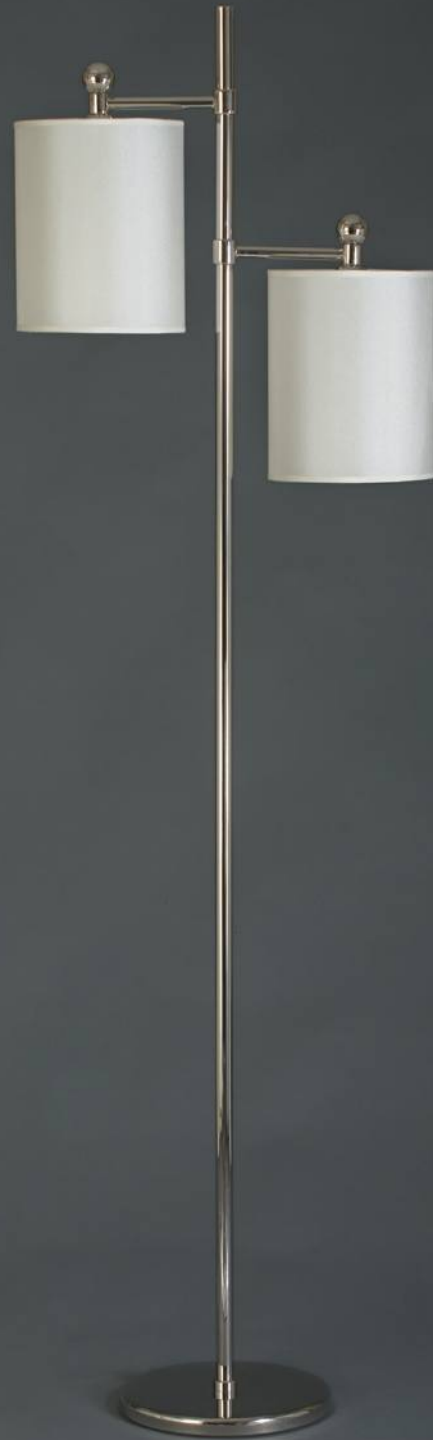

Finish: nickel - black nickel - gold 24K

H: 170 cm

Shade: code U2 - 35x35 - H 25 cm

E27 - 1x100 W

Also available:
- Table lamp

CONTEMPORARY
LEO MIRAI
COLLECTION

CONTEMPORARY
LEO MIRAI
COLLECTION

Stelo Double