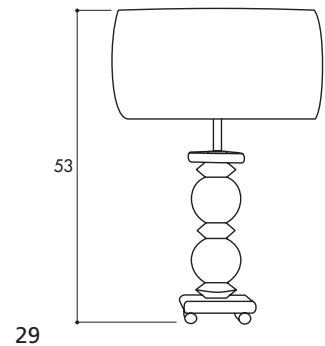

Lume Fortuny medium MBVI404DC

Crystal: cognac - clear

Finish: nickel - black nickel - gold 24K

H: 53 cm

Shade: code U8 - Ø 30 cm

E27 - 1x100 W