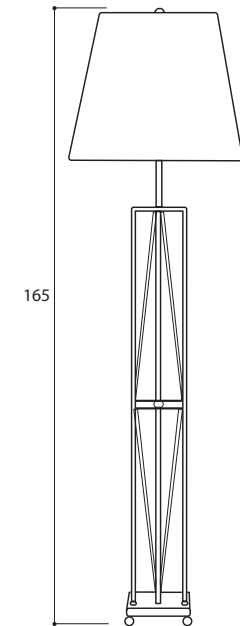

H: 165 cm

Shade: code T9 - 45x45 cm

E27 - 2x100 W

Also available:
- Table lamp

Stelo Maxxi

MBP804D

Finish: nickel - black nickel - gold 24K

H: 185 cm