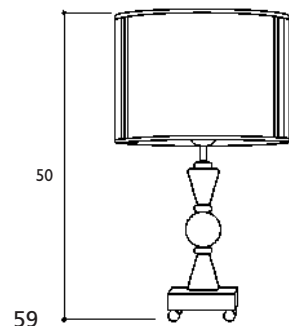

Lume Alba

Lume Clessidra MBM409D

Marble inserts: opaque Statuary white

Finish: nickel - black nickel - gold 24K

H: 50 cm

Shade: code Q6 - Ø 25 cm

E27 - 1x100 W

Lume Clessidra