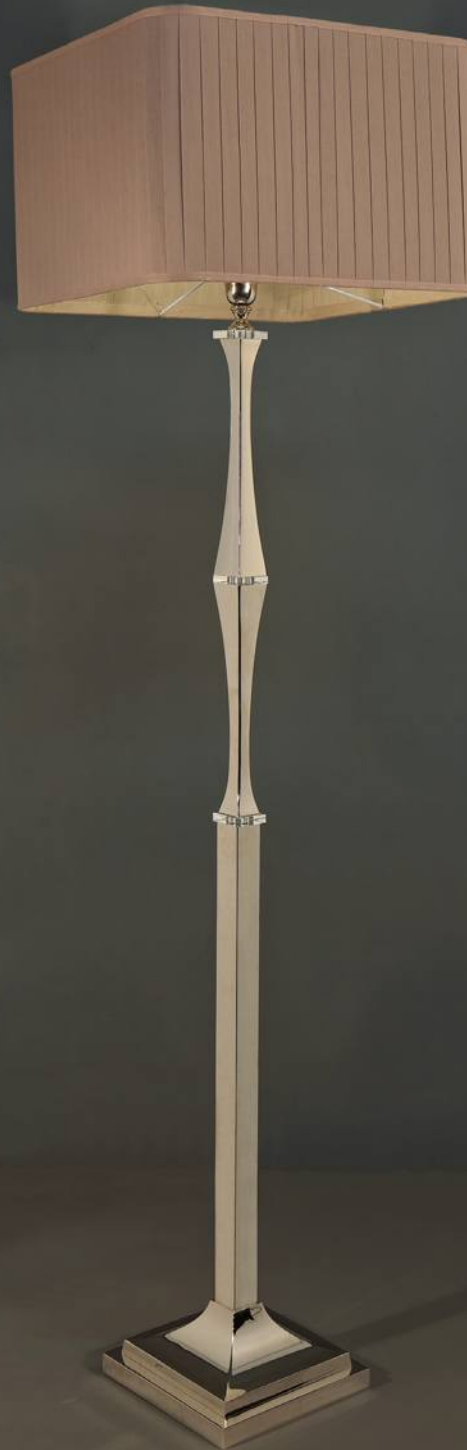

Stelo Dallas

MBP833D

Crystal insert: clear

Finish: nickel - black nickel - gold 24K

H: 175 cm

Shade: code U4 - 45x45 cm - H 30 cm

E27 - 1x100 W

Also available:
Table lamp

CONTEMPORARY
LEO MIRAI
COLLECTION