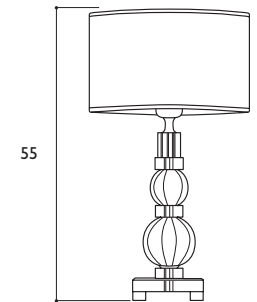

Lume Moulin Blanc small MBV1426D

Crystal: clear - red

Finish: nickel - black nickel - gold 24K

H: 55 cm

Shade: code U8 - Ø 30 cm

E27 - 1x100 W

45

CONTEMPORARY
LEO MIRAI
COLLECTION