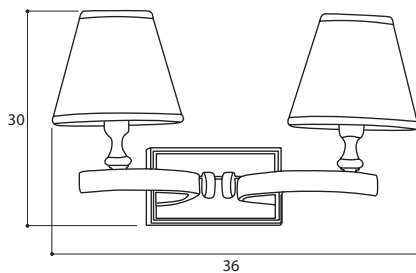

CONTEMPORARY
LEO MIRAI
COLLECTION

Applique Onda

MBA419D

Finish: nickel - black nickel
gold 24K

H: 30 cm - **W:** 36 cm - **D:** 24 cm

Shade: code 50-4 - Ø 15 cm

E14 - 2x60 W