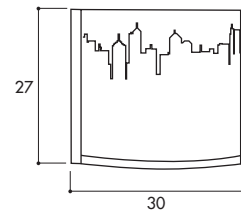

Applique New York

MBA469D

Finish: nickel

H: 27 cm - **W:** 30 cm - **D:** 15 cm

Shade: laser engraved steel

E27 - 1x100 W

Also available:

- Table lamp
- Floor lamp