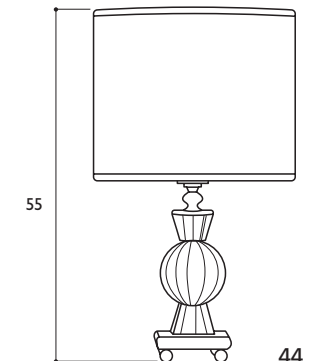

Lume Armenia small MBVI474D

Crystal: clear

Finish: nickel - black nickel - gold 24K

H: 55 cm

Shade: code U8 - Ø 30 cm

E27 - 1x100 W