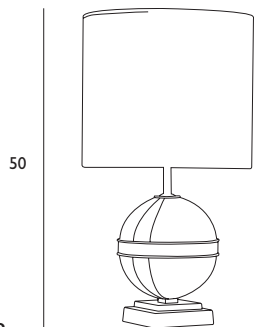

Lume Sole small MBVI636D

Crystal: clear

Finish: nickel - black nickel - gold 24K

H: 50 cm

Shade: code U9 - Ø 35 cm

E27 - 1x100 W

43