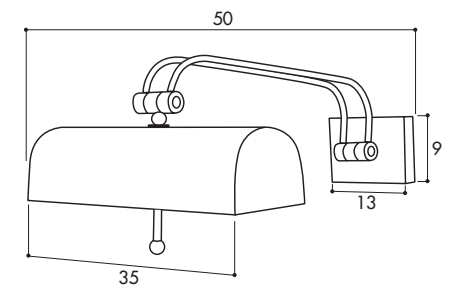

Finish: nickel - black nickel - gold 24K

W: 35 cm - **D:** 50 cm

E27 - 2x60 W

Applique Quadro led

MBA738D

Finish: nickel - black nickel - gold 24K

W: 35 cm - **D:** 28 cm

LED 5 W (trasformer included)