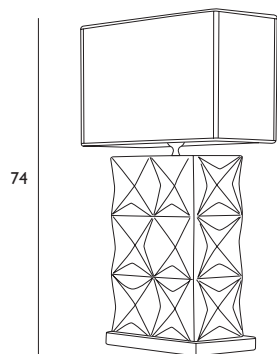

H: 65 cm

Shade: code T6 - 50x50 cm - H 30 cm

E27 - 1x100 W

Lume Diamante

Lume Diamante big MLMI14DN

Ceramic: white - black - brown
Finish: nickel - black nickel - gold 24K
H: 74 cm
Shade: code T6 - 50x30 cm - H 30 cm
E27 - 1x100 W