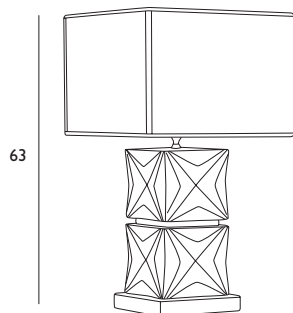

Lume Diamante square MLM124DW

Ceramic: white - black - brown
Finish: nickel - black nickel - gold 24K
H: 63 cm
Shade: code U3 - 40x40 cm H 25 cm
E27 - 1x100 W