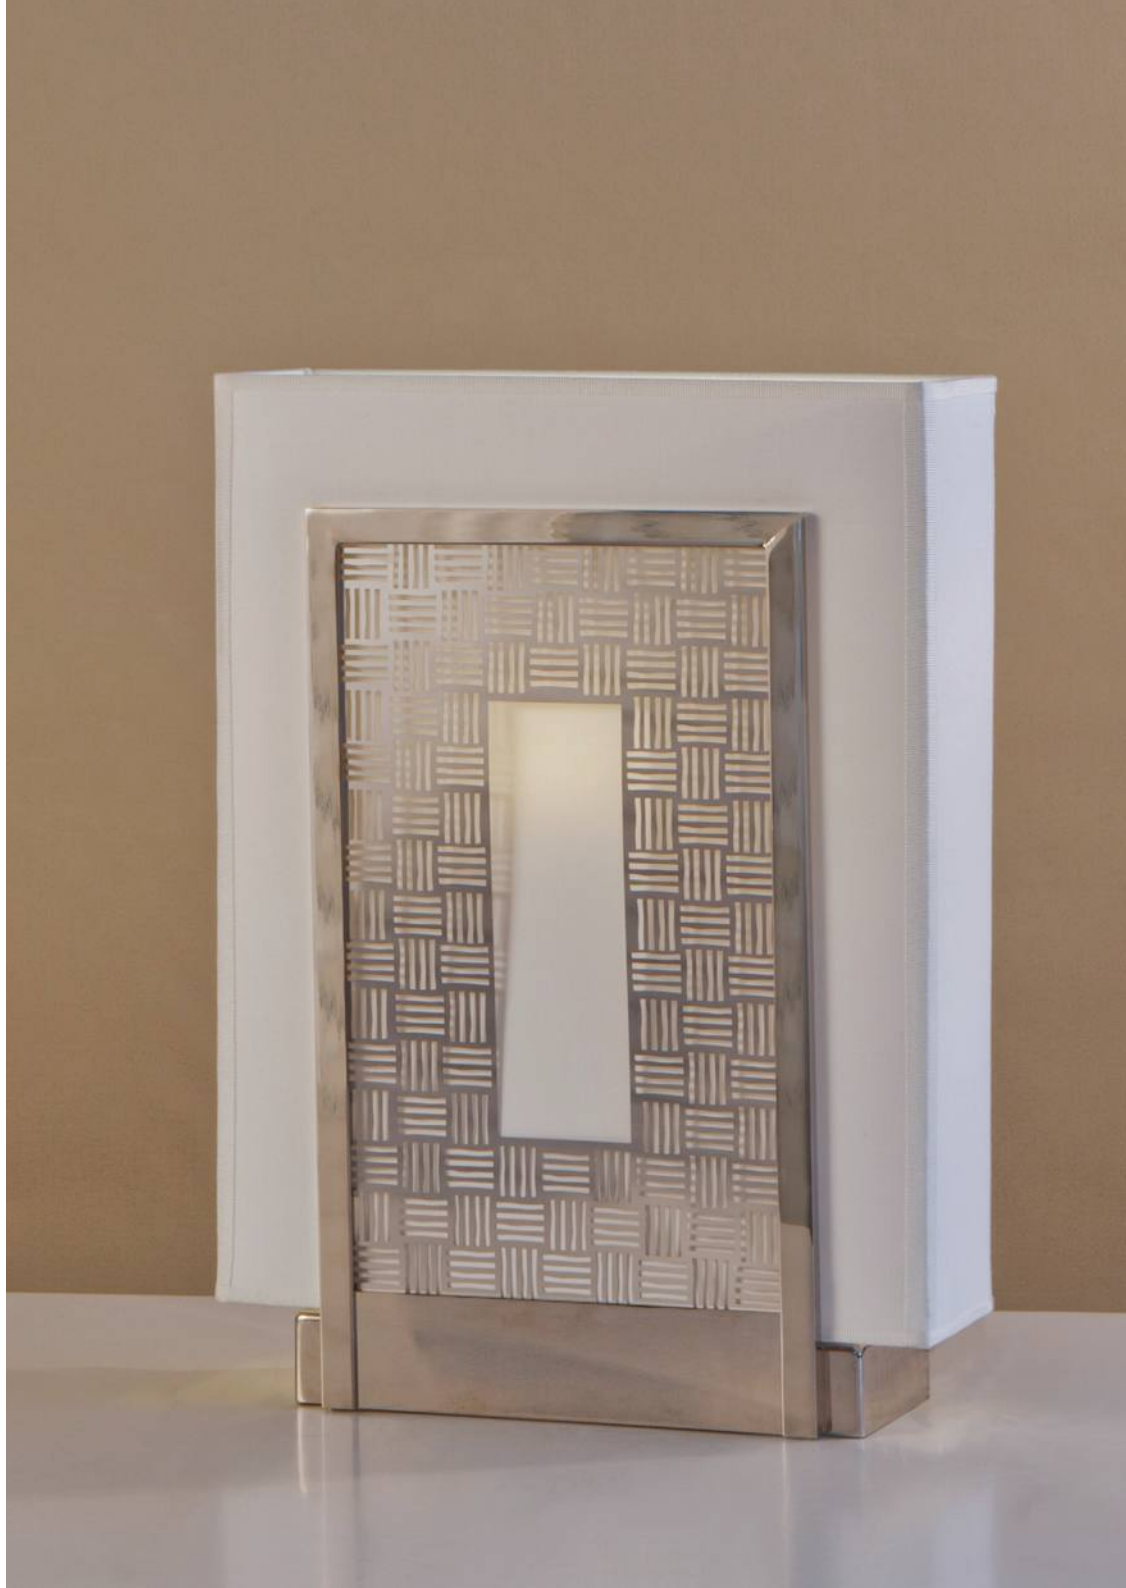

CONTEMPORARY
LEO MIRAI
COLLECTION

Lume Okaido

MB065 ID

Finish (laser engraved part): nickel - black
nickel - gold 24K

H: 47 cm - **W:** 38 cm

Shade: included

E14 - 2x60 W