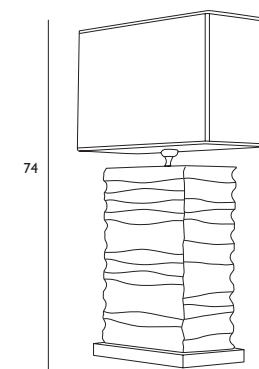

Lume Onda

Lume Onda big MLMI15DW

Ceramic: white - black - brown

Finish: nickel - black nickel - gold 24K

H: 74 cm

Shade: code T6 - 50x30 cm - H 30 cm

E27 - 1x100 W