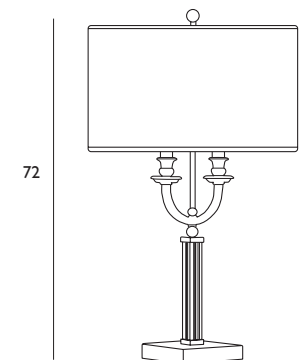

CONTEMPORARY
LEO MIRAI
COLLECTION

Lume Washington

MB0664D

Finish: nickel - black nickel - gold 24K

H: 72 cm

Shade: code V5 - 40x25 cm - H 25 cm

E14 - 2x60 W

Also available:
- Floor lamp
- Wall lamp