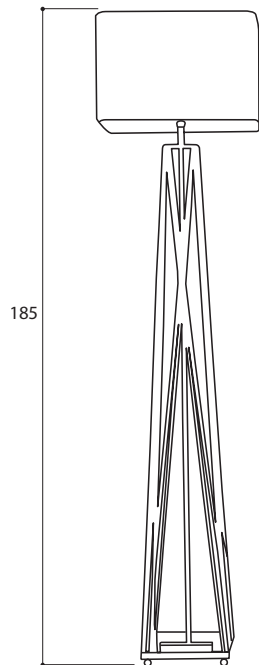

Stelo Maxxi

MBP804D

Finish: nickel - black nickel - gold 24K

H: 185 cm

Shade: code U4 - 45x45cm - H 30 cm

E27 - 1x100 W

Also available:
Table lamp