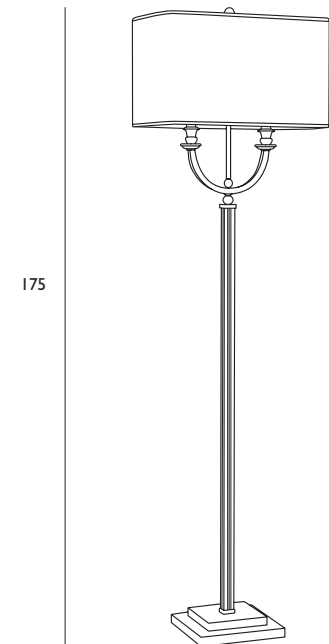

MBP820D

Finish: nickel - black nickel - gold 24K

H: 175 cm

Shade: code T7 - 50x30 cm - H 30 cm

E14 - 2x100 W

Also available:
- Table lamp
- Wall lamp

Stelo Los Angeles

MBP825D