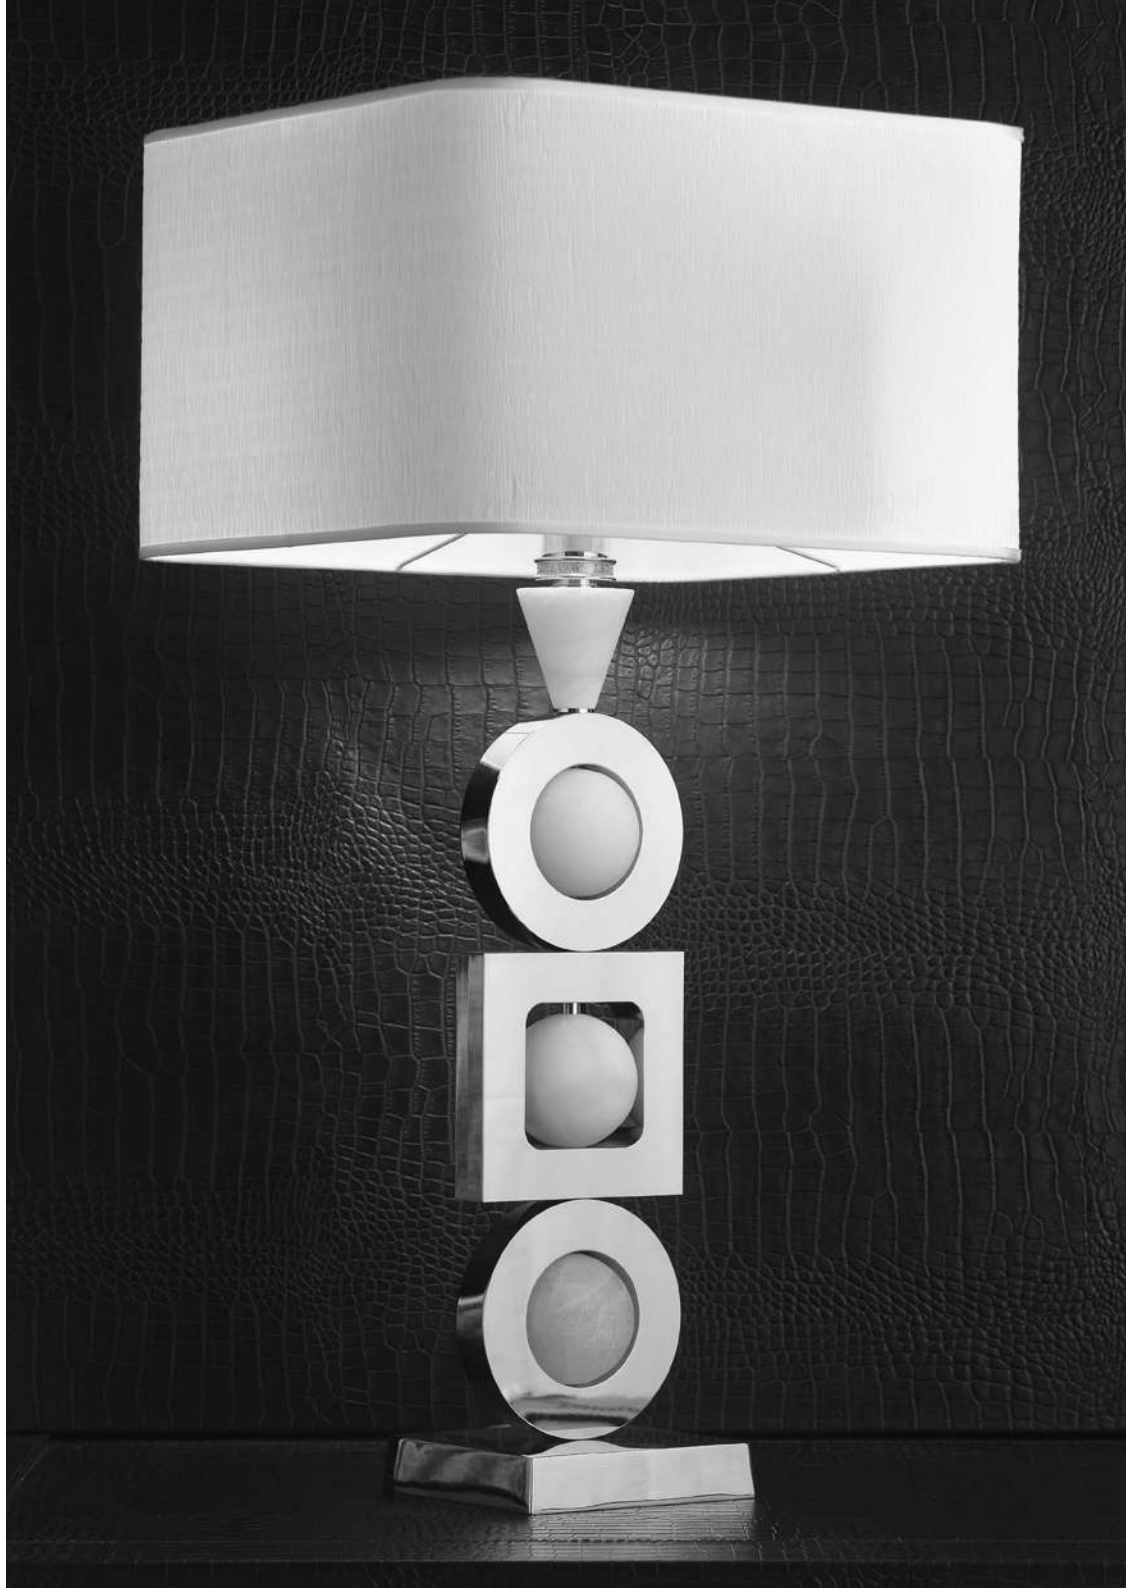

CONTEMPORARY
LEO MIRAI
COLLECTION

Lume Aldebaran

MB0673D

Marble inserts: opaque Statuary white

Finish: nickel - black nickel - gold 24K

H: 80 cm

Shade: code U3 - 40x40 cm - H 25 cm

E27 - 1x100 W