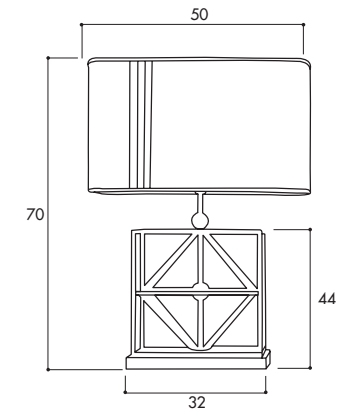

CONTEMPORARY
LEO MIRAI
COLLECTION

Lume MOMA small

MB06 I 2D

Finish: nickel - black nickel - gold 24K

H: 70 cm

Shade: code T6 - 50x50 cm

E27 - 1x100 W

Also available:
Floor lamp