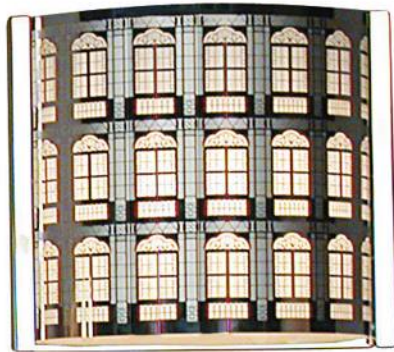

Applique Casa

MBA461D

Finish: nickel

H: 27 cm - **W:** 30 cm - **D:** 15 cm

Shade: laser engraved steel

E27 - 1x100 W

Also available:

- Table lamp
- Floor lamp