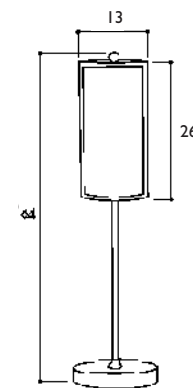

Lume Finestra