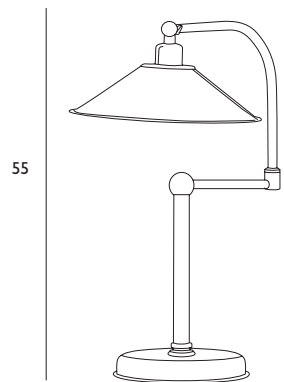

Also available:
- Floor lamp
- Wall lamp

Lume Chicago

MB0666D

Finish: nickel - black nickel - gold 24K

H: 55 cm

Shade: nickel - Ø 25 cm

E27 - 1x100 W

Also available:
Floor lamp