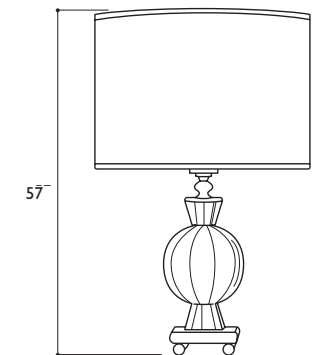

Lume Armenia

Lume Armenia big MBVI330D

Crystal: clear

Finish: nickel - black nickel - gold 24K

H: 57 cm

Shade: code U9 - Ø 35 cm

E27 - 1x100 W