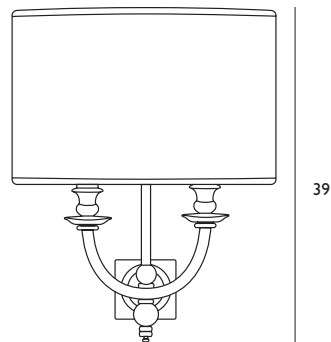

Applique Washington

MBA727D

Finish: nickel - black nickel - gold 24K

H: 39 cm - **W:** 30 cm - **D:** 25 cm

Shade: code V4 - 30x15 cm - H 20 cm

E14 - 2x60 W

Also available:
- Table lamp
- Floor lamp