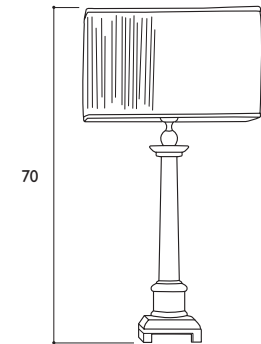

Lume Exedra MBVI536D

Crystal: clear

Finish: nickel - black nickel - gold 24K

H: 70 cm

Shade: code U3 - 40x40 cm - H 25 cm

E27 - 1x100 W

Lume Pyramid MBVI419D

Crystal: clear